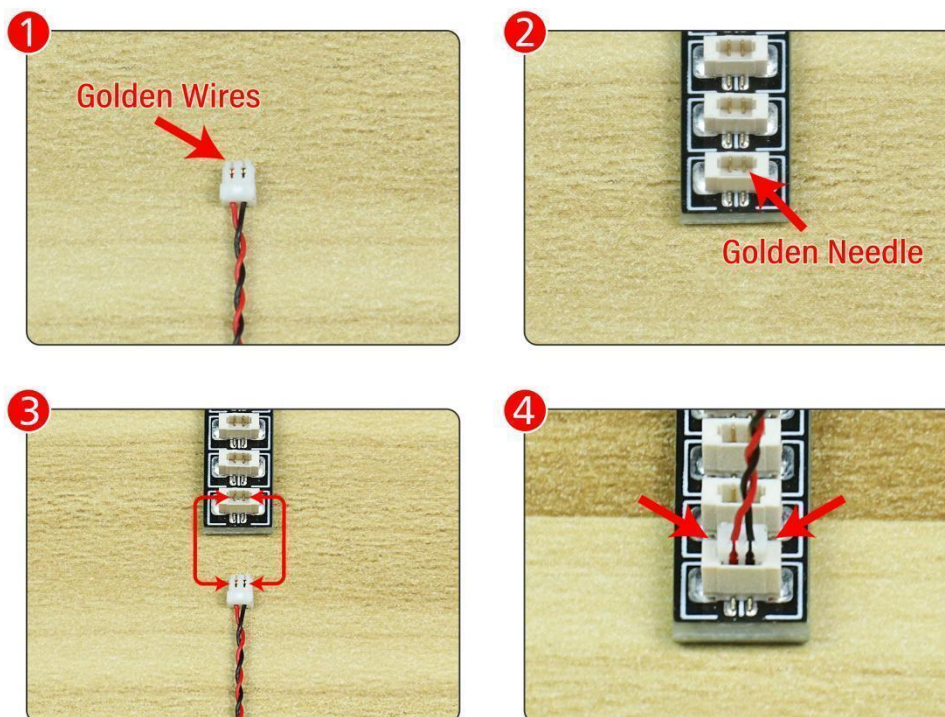

Section A: Check the type and quantity of components.

There are 18 bags in this set. The name and quantities of specific components are as shown , please check carefully.

Label	Content	Quantity
A01024 High-Brightness light 15CM-Warm White	High-Brightness light 15CM-Warm White	3
A01103 LED Strip Blue	LED Strip Blue	8
A01104 LED Strip White	LED Strip White	8
A01105 LED Strip Warm White	LED Strip Warm White	1
A012 Expansion Board	4 Socket Expansion Board	2
	6 Socket Expansion Board	1
	2 Socket Expansion Board	8
	4 Socket Expansion Board-flat	4
A01408 USB Power Cable	USB Power Cable	2
A01501 Connecting Cable 5CM	Connecting Cable 5CM	8
A01503 Connecting Cable 30CM	Connecting Cable 30CM	5
A01504 Connecting Cable 50CM	Connecting Cable 50CM	9
A01505 Connecting Cable 10CM	Connecting Cable 10CM	7
A01506 Connecting Cable 20CM	Connecting Cable 20CM	3
A02103 Flash Light-15CM Red	Flash Light-15CM Red	1
A02203 Lamppost-Black	Lamppost-Black	1
A02551 Light Strip-Warm White-COB	Light Strip-Warm White-COB	7
A03802 Remote Control	Remote Control	1
A03803 Remote Control	Remote Control	2
FL00133	FL00133	1
Components		

Please contact us immediately if there have any missing components.

Section B: Test that each components is working properly.

We need a structure to test all lights, so take out the bag with label “USB Power Cord”and “Expansion Boards”as follows.

It is worth reminding that our products are all customized. They have a unique way of connecting. The white plug on wire and the socket of the expansion board need to be connected together to transmit power.

Note that on one side of the white plug you can see two very small golden wires that should be connected to the two golden needles in socket of the expansion board.shown as blow.

All our connections between plug and socket are all the same as shown above. So for any such structure with plug and socket, please pay attention to the golden wire of the plug and the golden needle of the socket, they must be touched together.