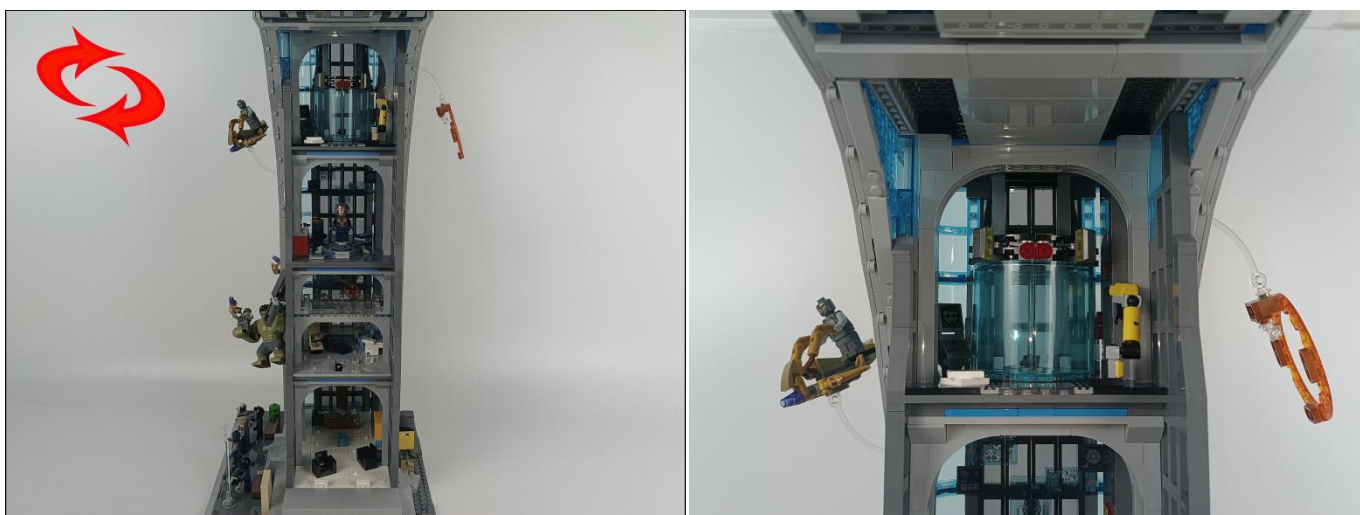

Section C: laying out components following the instruction.

1

2

3