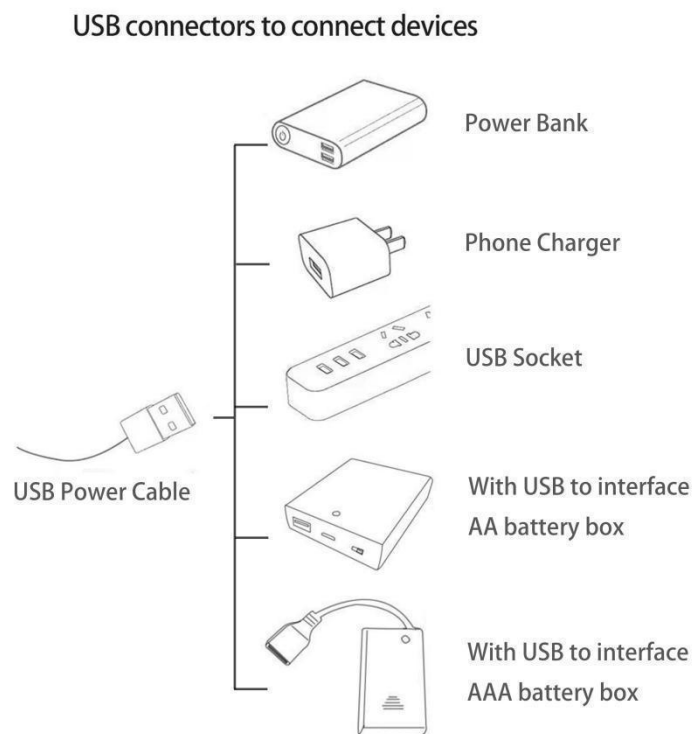

It is worth reminding that our products are all customized. They have a unique way of connecting. The white plug on wire and the socket of the expansion board need to be connected together to transmit power.

Note that on one side of the white plug you can see two very small golden wires that should be connected to the two golden needles in socket of the expansion board.shown as blow.

All our connections between plug and socket are all the same as shown above. So for any such structure with plug and socket, please pay attention to the golden wire of the plug and the golden needle of the socket, they must be touched together.

The connection method between the USB Power Cord and Expansion Boards is as follows:

The USB Power Cord can be powered by phone chargers, power banks, etc.

This instruction will use the power bank as power supply . The test structure is shown as follow. All lamp in this set will be tested by this structure.