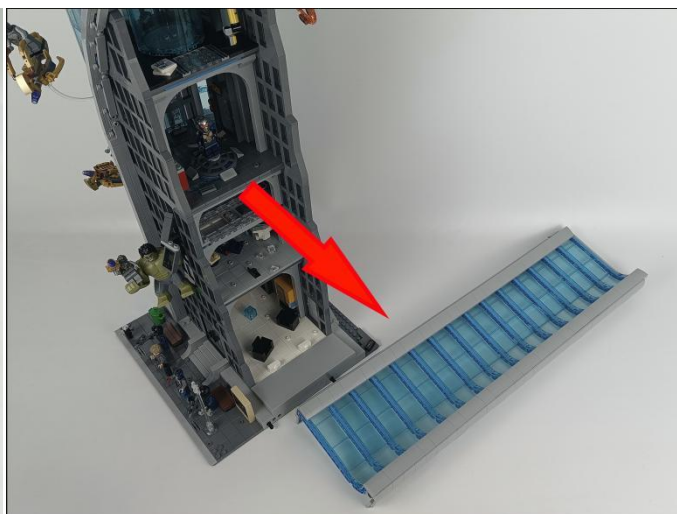

Section C: laying out components following the instruction.

1