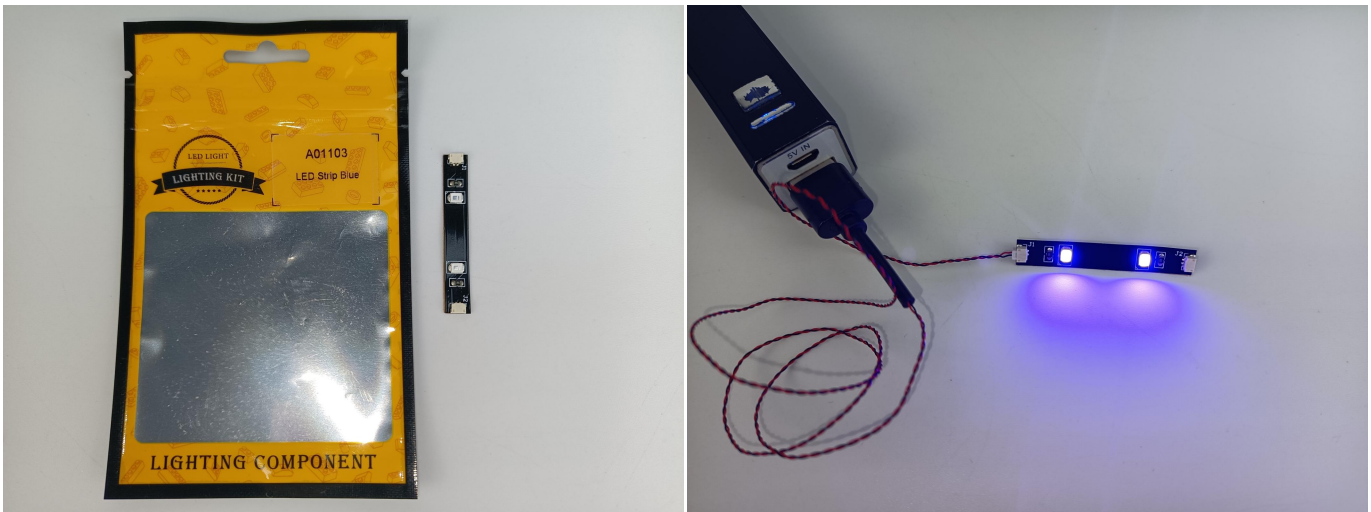

The USB Power Cord can be powered by phone chargers, power banks, etc.

USB connectors to connect devices

This instruction will use the power bank as power supply . The test structure is shown as follow. All lamp in this set will be tested by this structure.

LED strip test:

Take out the bag labeled "A01103 LED Strip Blue". Take out the LED light bar, connect the USB power cable, turn on the mobile power supply, the light will be on normally, as shown in the figure below.