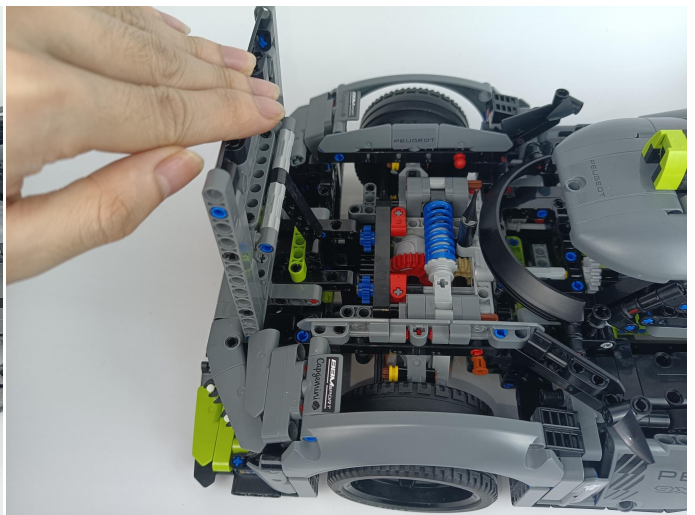

Section C: laying out components following the instruction.

1

2

3