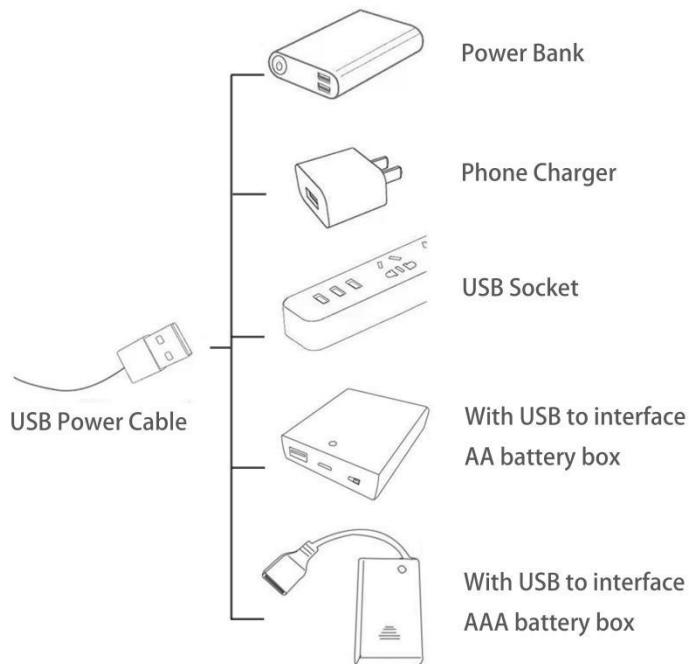

Please contact us immediately if there have any missing components.

Section B: Test that each components is working properly.

We need a structure to test all lights, so take out the bag with label “USB Power Cord”.

The USB Power Cord can be powered by phone chargers, power banks, etc.

USB connectors to connect devices

This instruction will use the power bank as power supply . The test structure is shown as follow. All lamp in this set will be tested by this structure.

LED strip test:

Take out the bag labeled "A01103 LED Strip Blue". Take out the LED light bar, connect the USB power cable, turn on the mobile power supply, the light will be on normally, as shown in the figure below.