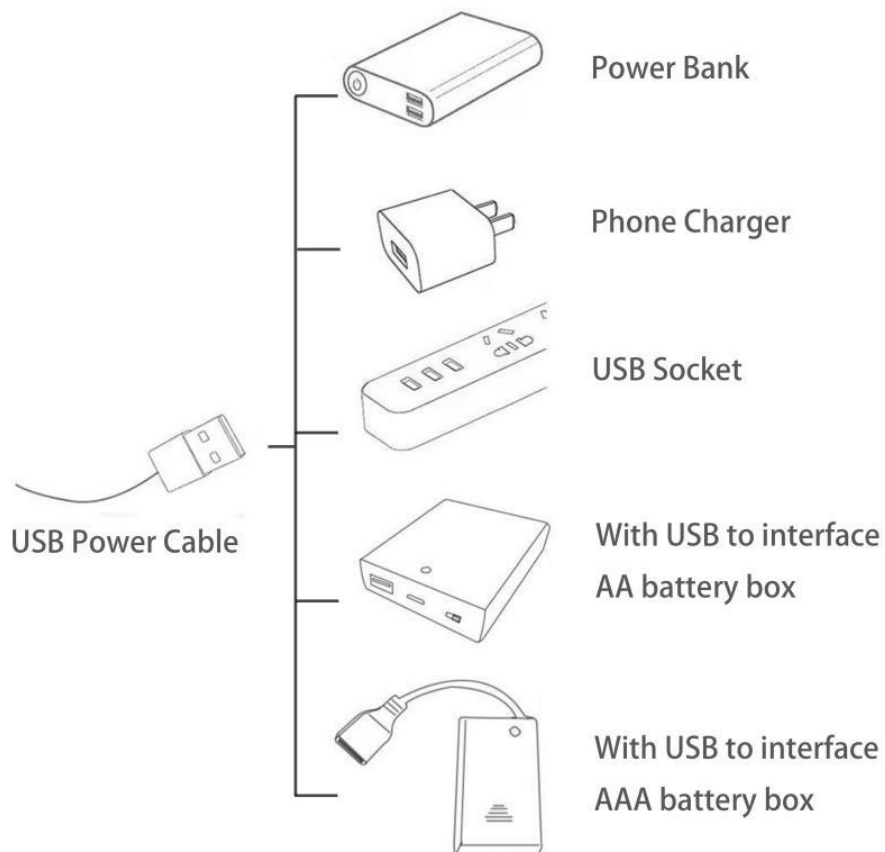

It is worth reminding that our products are all customized. They have a unique way of connecting. The white plug on wire and the socket of the expansion board need to be connected together to transmit power.

Note that on one side of the white plug you can see two very small golden wires that should be connected to the two golden needles in socket of the expansion board. shown as blow.

All our connections between plug and socket are all the same as shown above. So for any such structure with plug and socket, please pay attention to the golden wire of the plug and the golden needle of the socket, they must be touched together.

The connection method between the USB Power Cord and Expansion Boards is as follows:

The USB Power Cord can be powered by phone chargers, power banks, etc.

USB connectors to connect devices

This instruction will use the power bank as power supply . The test structure is shown as follow. All lamp in this set will be tested by this structure.