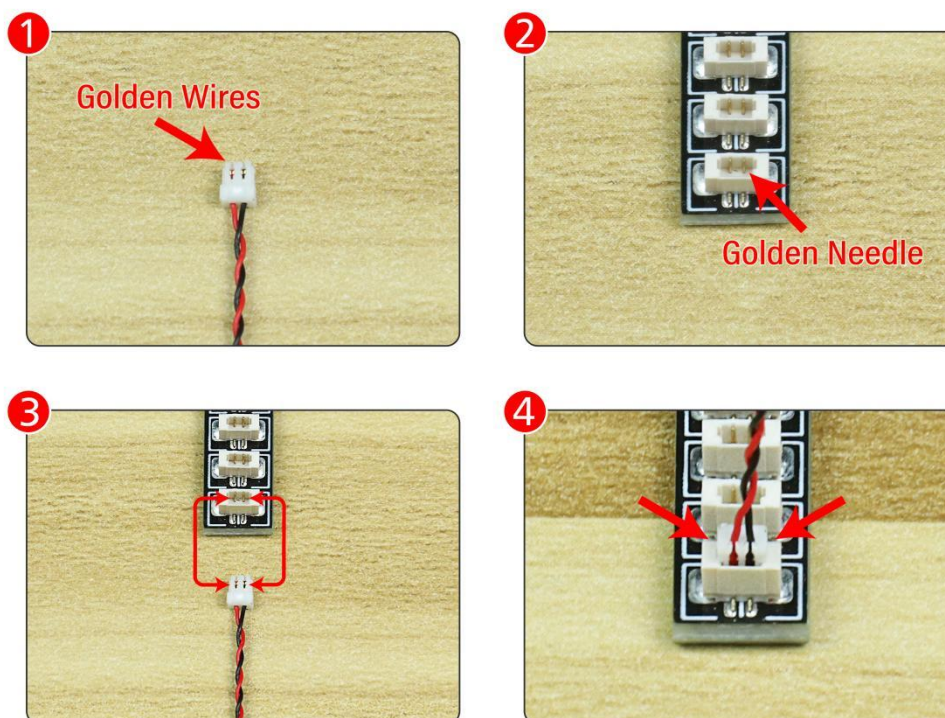

Section A: Check the type and quantity of components.

There are 12 bags in this set. The name and quantities of specific components are as shown , please check carefully.

Label	Content	Quantity
High-Brightness Light 30CM-Warm White	High-Brightness Light 30CM-Warm White	9
High-Brightness light 15CM-Warm White	High-Brightness light 15CM-Warm White	12
LED Strip Warm White	LED Strip Warm White	2
Expansion Board	6 Socket Expansion Board	5
	8 Socket Expansion Board	6
	2 Socket Expansion Board	5
	4 Socket Expansion Board	4
USB Power Cable	USB Power Cable-50CM	1
Connecting Cable 30CM	Connecting Cable 30CM	10
Connecting Cable 50CM	Connecting Cable 50CM	6
Connecting Cable 10CM	Connecting Cable 10CM	3
Connecting Cable 20CM	Connecting Cable 20CM	2
Flash Light-30CM Red	Flash Light-30CM Red	1
Light Strip-Warm White	Light Strip-Warm White	32
Components		

Please contact us immediately if there have any missing components.

Section B: Test that each components is working properly.

We need a structure to test all lights, so take out the bag with label “USB Power Cord”and “Expansion Boards”as follows.

It is worth reminding that our products are all customized. They have a unique way of connecting. The white plug on wire and the socket of the expansion board need to be connected together to transmit power.

Note that on one side of the white plug you can see two very small golden wires that should be connected to the two golden needles in socket of the expansion board. shown as blow.

All our connections between plug and socket are all the same as shown above. So for any such structure with plug and socket, please pay attention to the golden wire of the plug and the golden needle of the socket, they must be touched together.