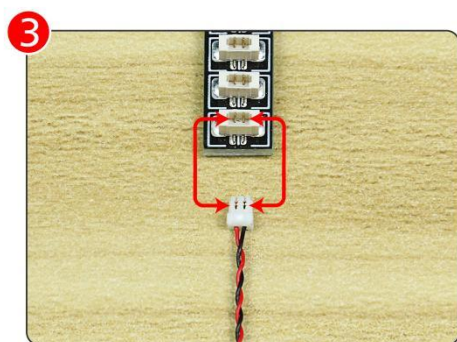

Please contact us immediately if there have any missing components.

Section B: Test that each components is working properly.

We need a structure to test all lights, so take out the bag with label “USB Power Cord”and “Expansion Boards”as follows.

It is worth reminding that our products are all customized. They have a unique way of connecting. The white plug on wire and the socket of the expansion board need to be connected together to transmit power.

Note that on one side of the white plug you can see two very small golden wires that should be connected to the two golden needles in socket of the expansion board. shown as blow.

All our connections between plug and socket are all the same as shown above. So for any such structure with plug and socket, please pay attention to the golden wire of the plug and the golden needle of the socket, they must be touched together.