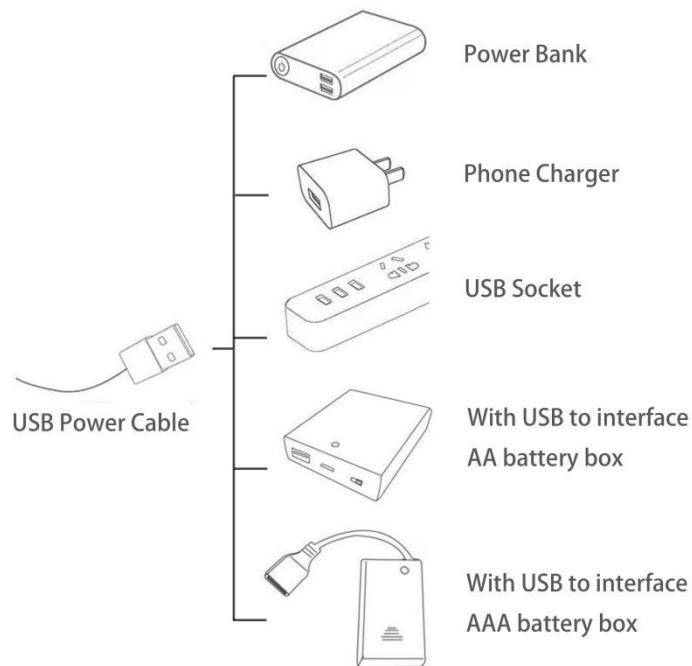

It is worth reminding that our products are all customized. They have a unique way of connecting. The white plug on wire and the socket of the expansion board need to be connected together to transmit power.

Note that on one side of the white plug you can see two very small golden wires that should be connected to the two golden needles in socket of the expansion board. shown as blow.

All our connections between plug and socket are all the same as shown above. So for any such structure with plug and socket, please pay attention to the golden wire of the plug and the golden needle of the socket, they must be touched together.

The connection method between the USB Power Cord and Expansion Boards is as follows:

The USB Power Cord can be powered by phone chargers, power banks, etc.

USB connectors to connect devices

This instruction will use the power bank as power supply . The test structure is shown as follow. All lamp in this set will be tested by this structure.