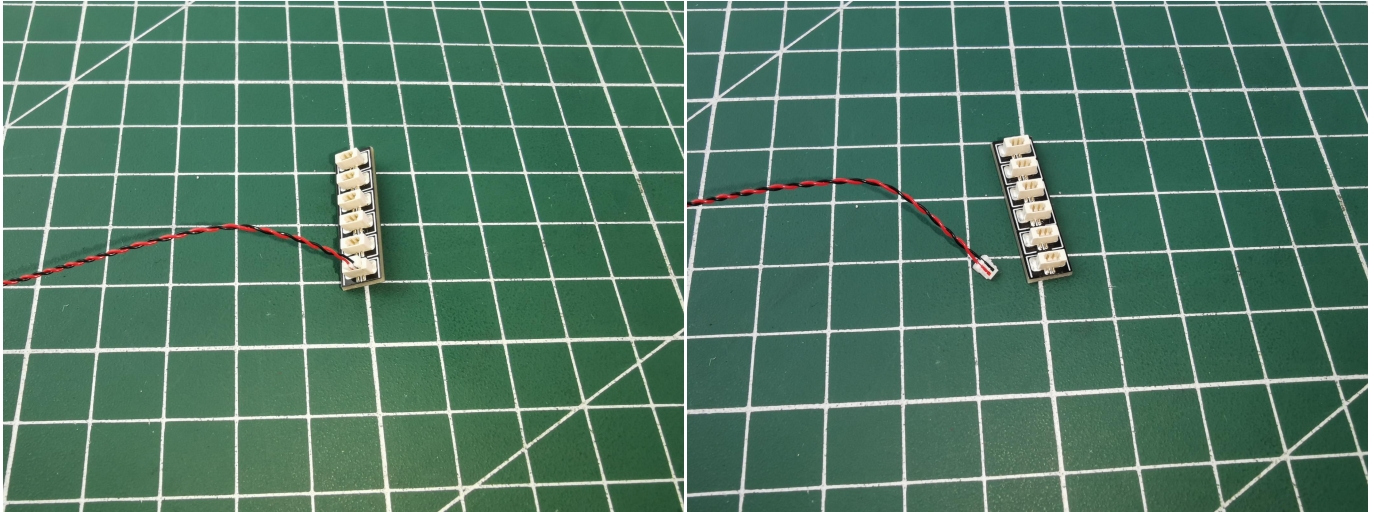

All our connections between plug and socket are all the same as shown above. So for any such structure with plug and socket, please pay attention to the golden wire of the plug and the golden needle of the socket, they must be touched together.

The connection method between the USB Power Cord and Expansion Boards is as follows: