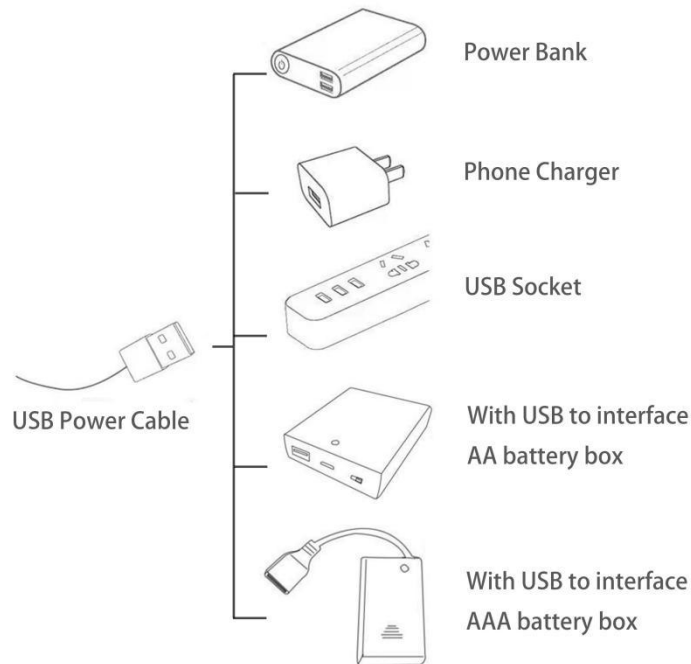

It is worth reminding that our products are all customized. They have a unique way of connecting. The white plug on wire and the socket of the expansion board need to be connected together to transmit power.

Note that on one side of the white plug you can see two very small golden wires that should be connected to the two golden needles in socket of the expansion board.shown as blow.

All our connections between plug and socket are all the same as shown above. So for any such structure with plug and socket, please pay attention to the golden wire of the plug and the golden needle of the socket, they must be touched together.

The connection method between the USB Power Cord and Expansion Boards is as follows:

The USB Power Cord can be powered by phone chargers, power banks, etc.

USB connectors to connect devices

This instruction will use the power bank as power supply . The test structure is shown as follow. All lamp in this set will be tested by this structure.