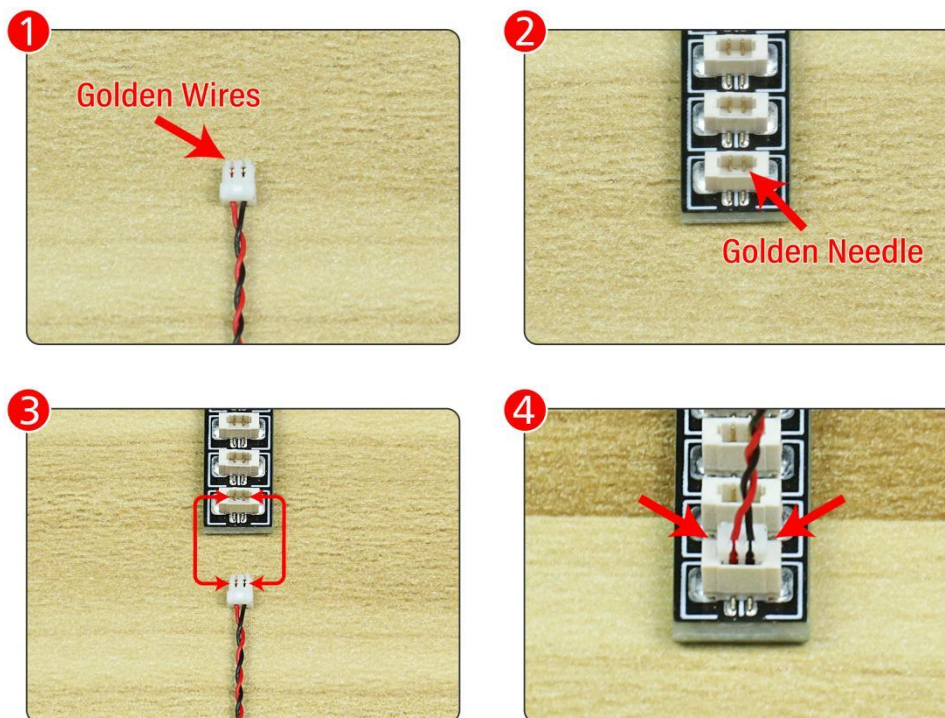

Section C: laying out components following the instruction.

Our material is very small but not fragile, just be reminded that don't to pull the wires too hard. For different people, there may be some installation steps that you can't understand. Please look at the previous and later installation step

Please contact us immediately if there have any missing components.

Section B: Test that each components is working properly.

We need a structure to test all lights, so take out the bag with label “USB Power Cord”and “Expansion Boards”as follows.

It is worth reminding that our products are all customized. They have a unique way of connecting. The white plug on wire and the socket of the expansion board need to be connected together to transmit power.

Note that on one side of the white plug you can see two very small golden wires that should be connected to the two golden needles in socket of the expansion board.shown as blow.

All our connections between plug and socket are all the same as shown above. So for any such structure with plug and socket, please pay attention to the golden wire of the plug and the golden needle of the socket, they must be touched together.