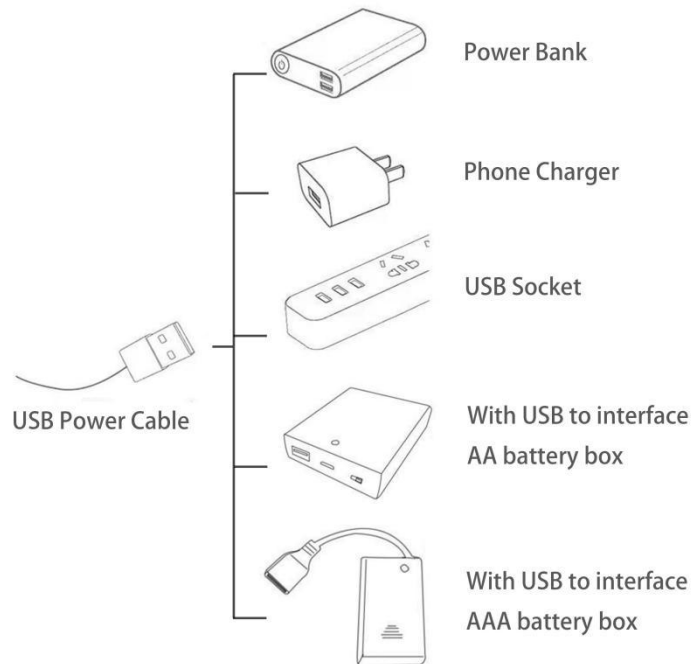

## Section B: Test that each components is working properly.

We need a structure to test all lights, so take out the bag with label “USB Power Cord”and “Expansion Boards”as follows.

It is worth reminding that our products are all customized. They have a unique way of connecting. The white plug on wire and the socket of the expansion board need to be connected together to transmit power.

Note that on one side of the white plug you can see two very small golden wires that should be connected to the two golden needles in socket of the expansion board.shown as blow.

All our connections between plug and socket are all the same as shown above. So for any such structure with plug and socket, please pay attention to the golden wire of the plug and the golden needle of the socket, they must be touched together.

The connection method between the USB Power Cord and Expansion Boards is as follows:

The USB Power Cord can be powered by phone chargers, power banks, etc.

USB connectors to connect devices

**This instruction will use the power bank as power supply . The test structure is shown as follow. All lamp in this set will be tested by this structure.**