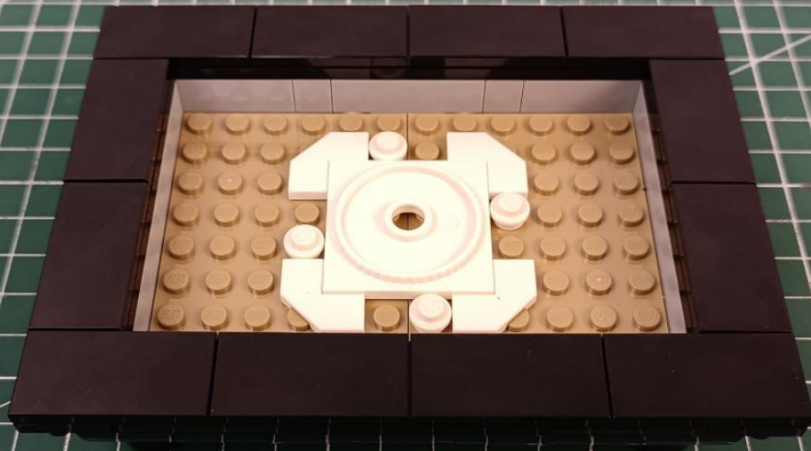

## Package contents:

- 4 x 30cm Green light particles
- 7 x 30cm Red light particles
- 2 x 15cm White light strip
- 2 x 15cm Warm white light strip
- 1 x USB Power Cable
- 1 x AAA Battery Pack
- 1 x 6 sockets
- 1 x 12 sockets
- 1 x 10cm Connection line
- Parts Package

First step:

Test every lamp pellet

Second step:

Instructions for installing this kit:

The above are ideas and instructions provided by our designers. Please move on:

1: Do you have any suggestions about the material and quality of our products?