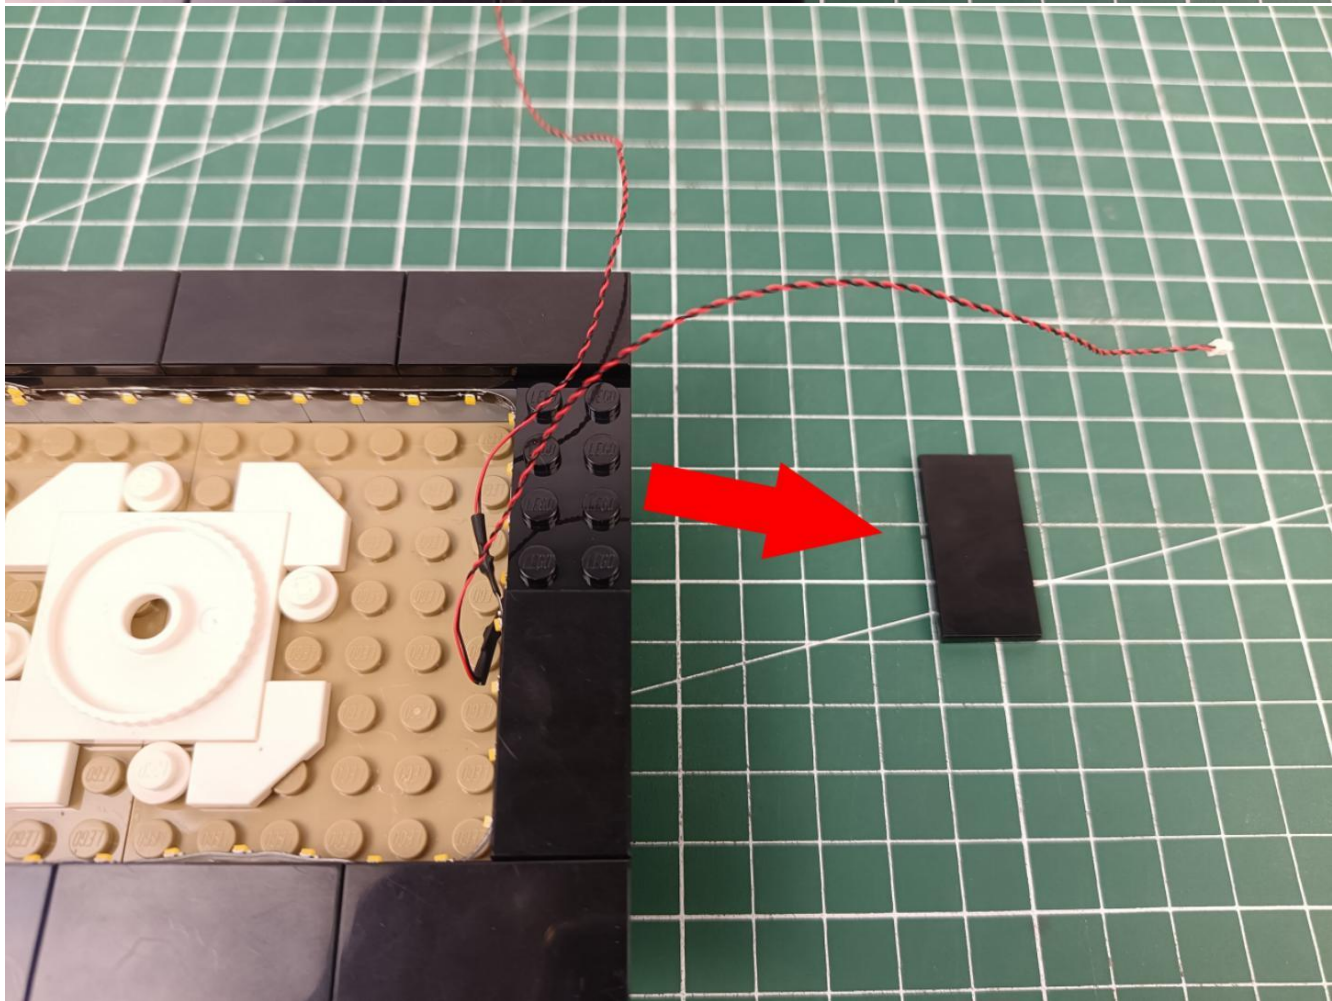

## Package contents:

- 4 x 30cm Green light particles
- 7 x 30cm Red light particles
- 2 x 15cm White light strip
- 2 x 15cm Warm white light strip
- 1 x USB Power Cable
- 1 x AAA Battery Pack
- 1 x 6 sockets
- 1 x 12 sockets
- 1 x 10cm Connection line
- Parts Package

First step:

Test every lamp pellet

Second step:

Instructions for installing this kit:

The above are ideas and instructions provided by our designers. Please move on:

1: Do you have any suggestions about the material and quality of our products?