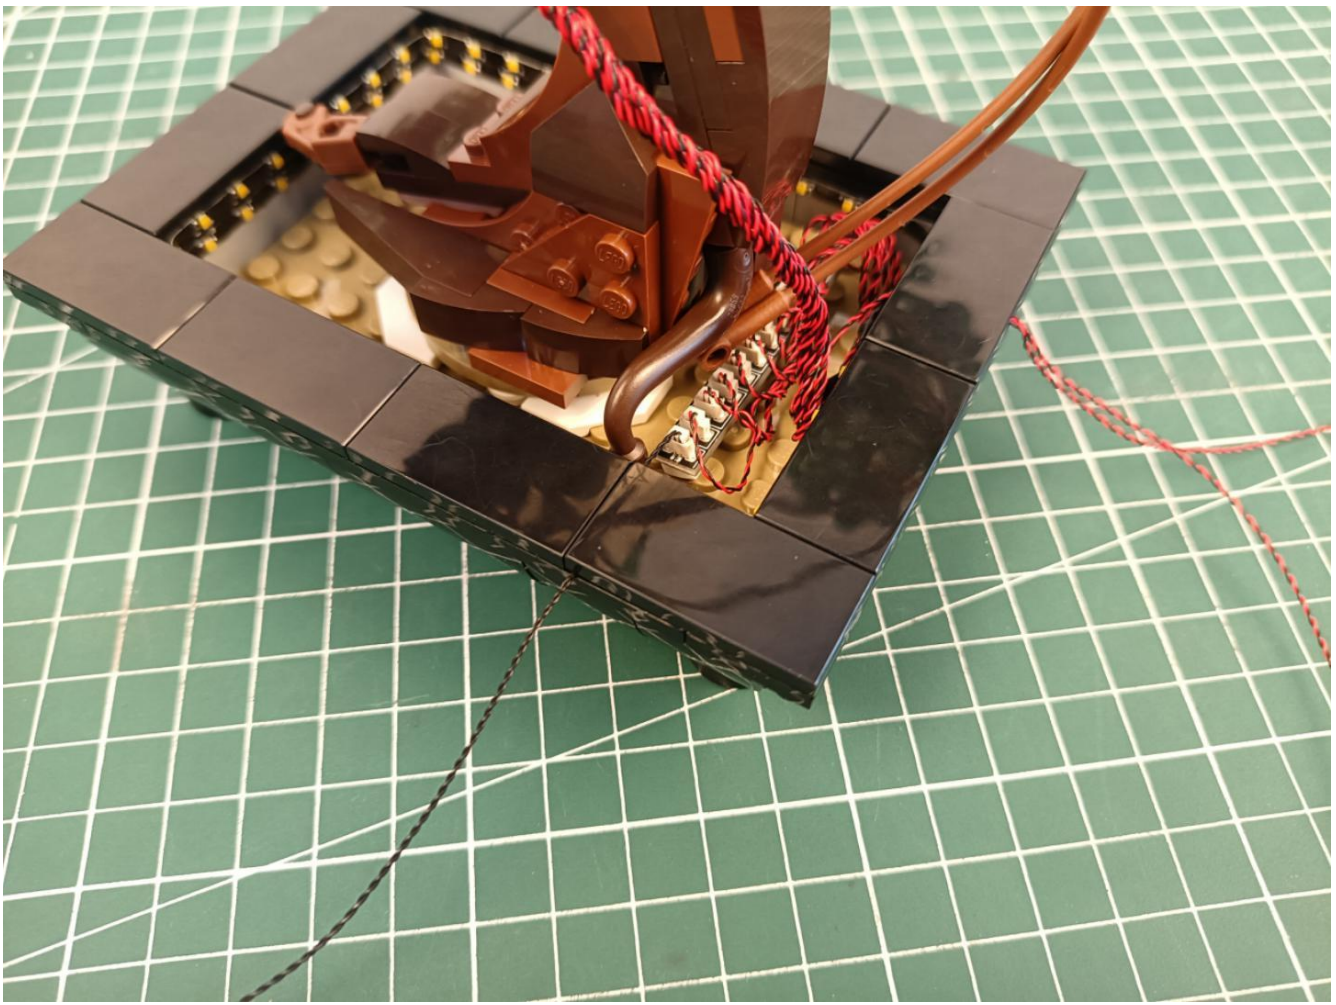

## Package contents:

- 4 x 30cm Green light particles
- 7 x 30cm Red light particles
- 2 x 15cm White light strip
- 2 x 15cm Warm white light strip
- 1 x USB Power Cable
- 1 x AAA Battery Pack
- 1 x 6 sockets
- 1 x 12 sockets
- 1 x 10cm Connection line
- Parts Package

First step:

Test every lamp pellet

Second step:

Instructions for installing this kit:

The above are ideas and instructions provided by our designers. Please move on:

1: Do you have any suggestions about the material and quality of our products?