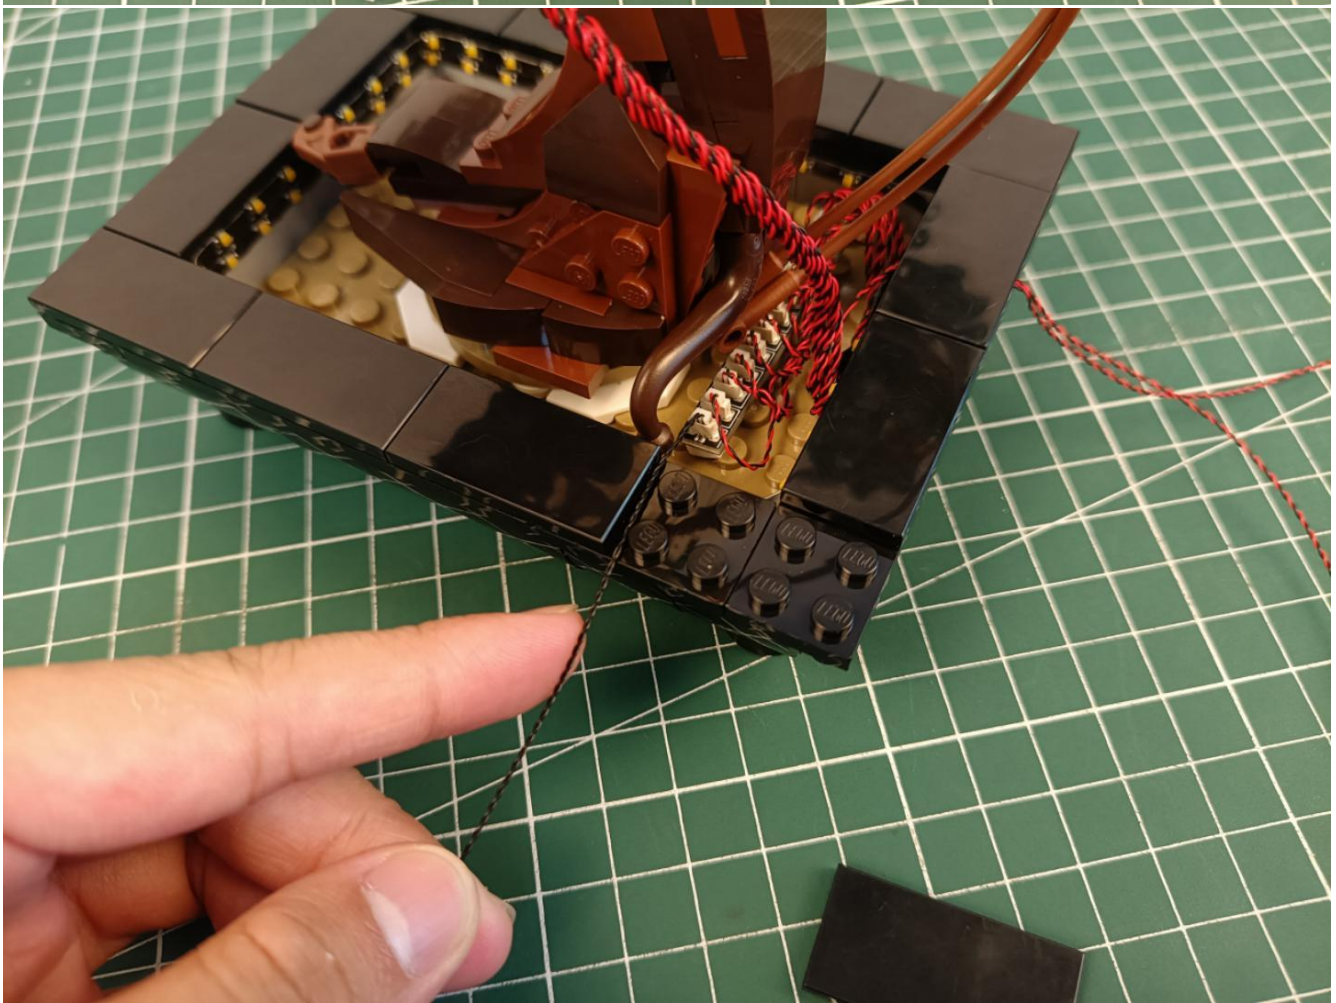

## Package contents:

- 4 x 30cm Green light particles
- 7 x 30cm Red light particles
- 2 x 15cm White light strip
- 2 x 15cm Warm white light strip
- 1 x USB Power Cable
- 1 x AAA Battery Pack
- 1 x 6 sockets
- 1 x 12 sockets
- 1 x 10cm Connection line
- Parts Package

First step:

Test every lamp pellet

Second step:

Instructions for installing this kit:

The above are ideas and instructions provided by our designers. Please move on:

1: Do you have any suggestions about the material and quality of our products?