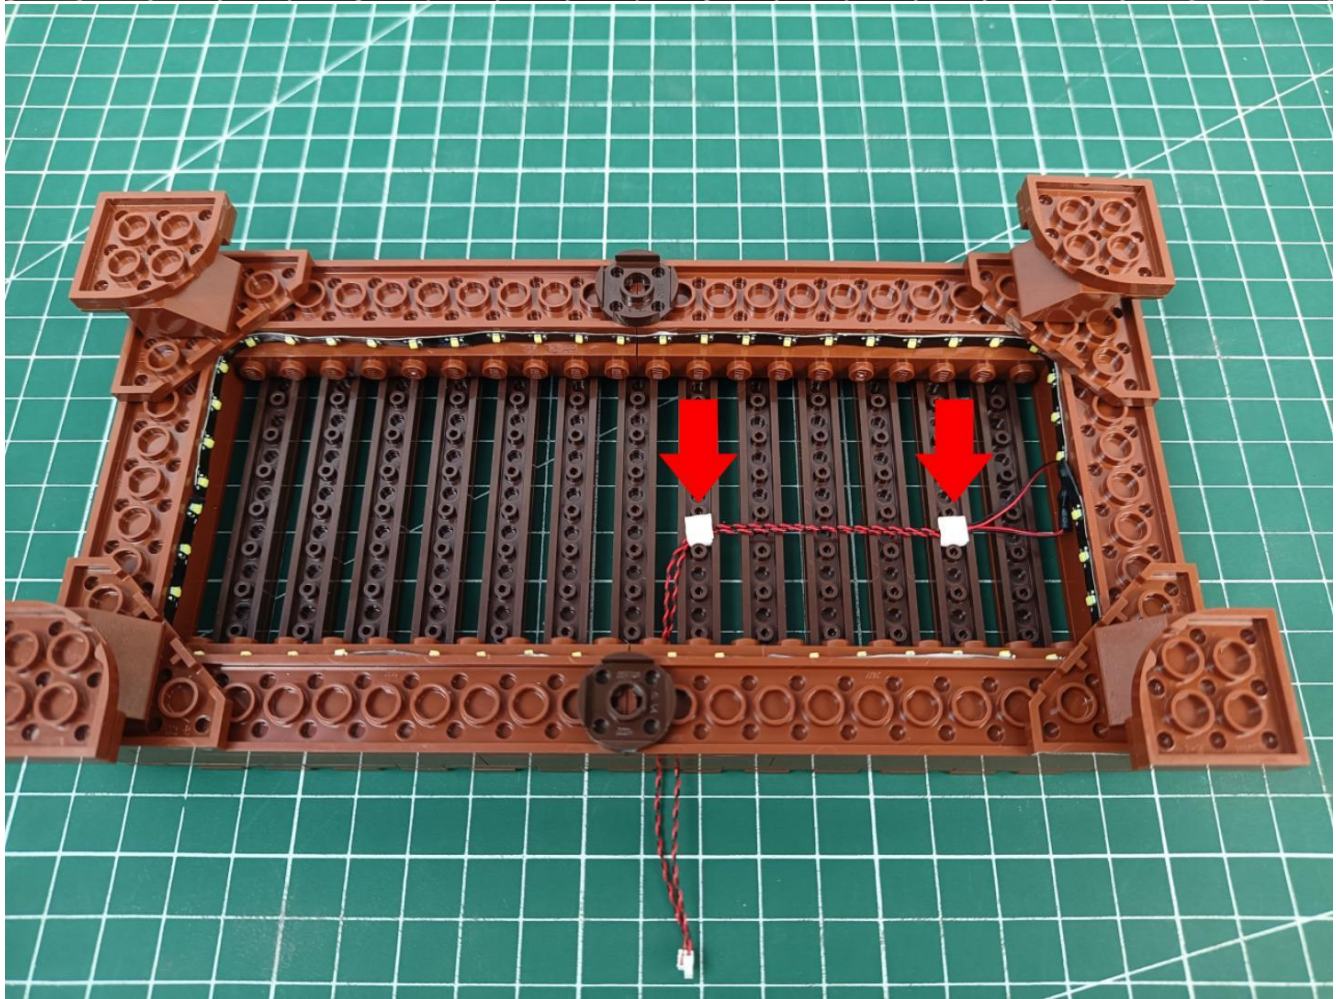

## Package contents:

- 4 x 30cm Green light particles
- 7 x 30cm Red light particles
- 2 x 15cm White light strip
- 2 x 15cm Warm white light strip
- 1 x USB Power Cable
- 1 x AAA Battery Pack
- 1 x 6 sockets
- 1 x 12 sockets
- 1 x 10cm Connection line
- Parts Package

First step:

Test every lamp pellet

Second step:

Instructions for installing this kit:

The above are ideas and instructions provided by our designers. Please move on:

1: Do you have any suggestions about the material and quality of our products?