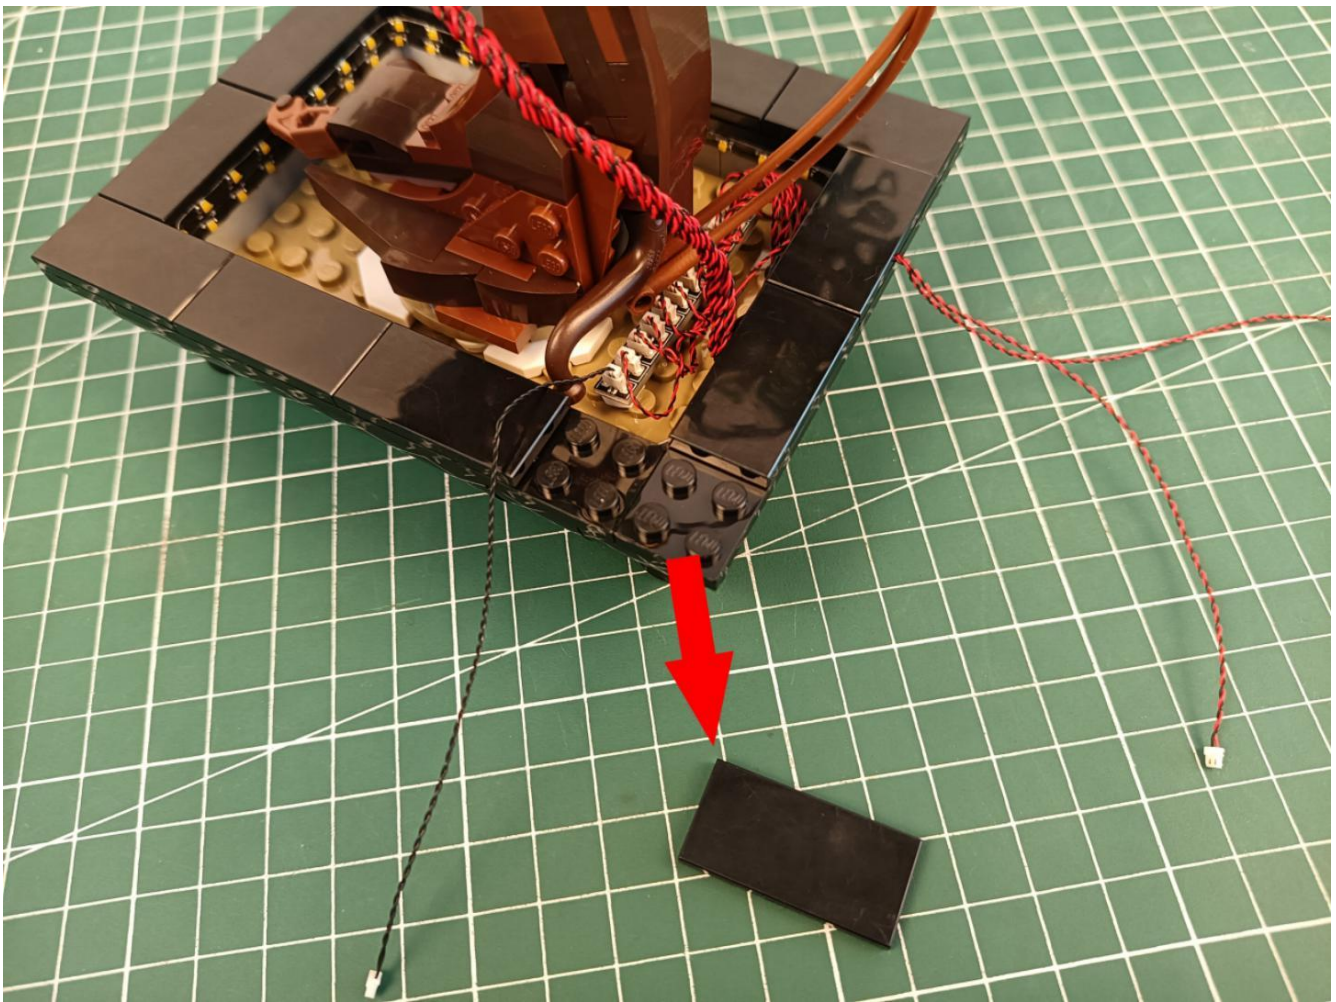

## Package contents:

- 4 x 30cm Green light particles
- 7 x 30cm Red light particles
- 2 x 15cm White light strip
- 2 x 15cm Warm white light strip
- 1 x USB Power Cable
- 1 x AAA Battery Pack
- 1 x 6 sockets
- 1 x 12 sockets
- 1 x 10cm Connection line
- Parts Package

First step:

Test every lamp pellet

Second step:

Instructions for installing this kit:

The above are ideas and instructions provided by our designers. Please move on:

1: Do you have any suggestions about the material and quality of our products?