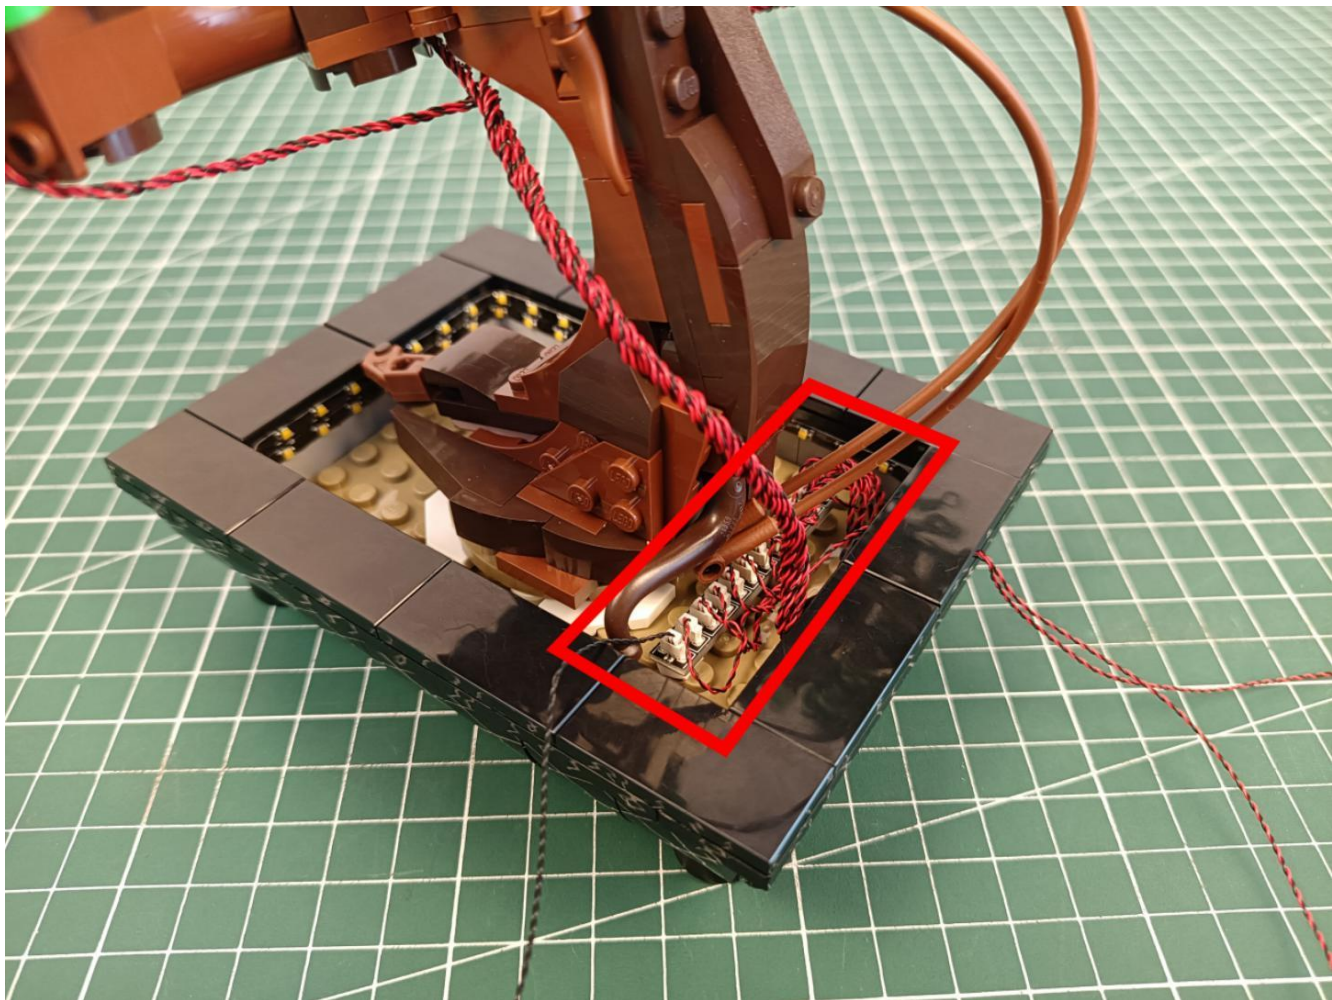

## Package contents:

- 4 x 30cm Green light particles
- 7 x 30cm Red light particles
- 2 x 15cm White light strip
- 2 x 15cm Warm white light strip
- 1 x USB Power Cable
- 1 x AAA Battery Pack
- 1 x 6 sockets
- 1 x 12 sockets
- 1 x 10cm Connection line
- Parts Package

First step:

Test every lamp pellet

Second step:

Instructions for installing this kit:

The above are ideas and instructions provided by our designers. Please move on:

1: Do you have any suggestions about the material and quality of our products?