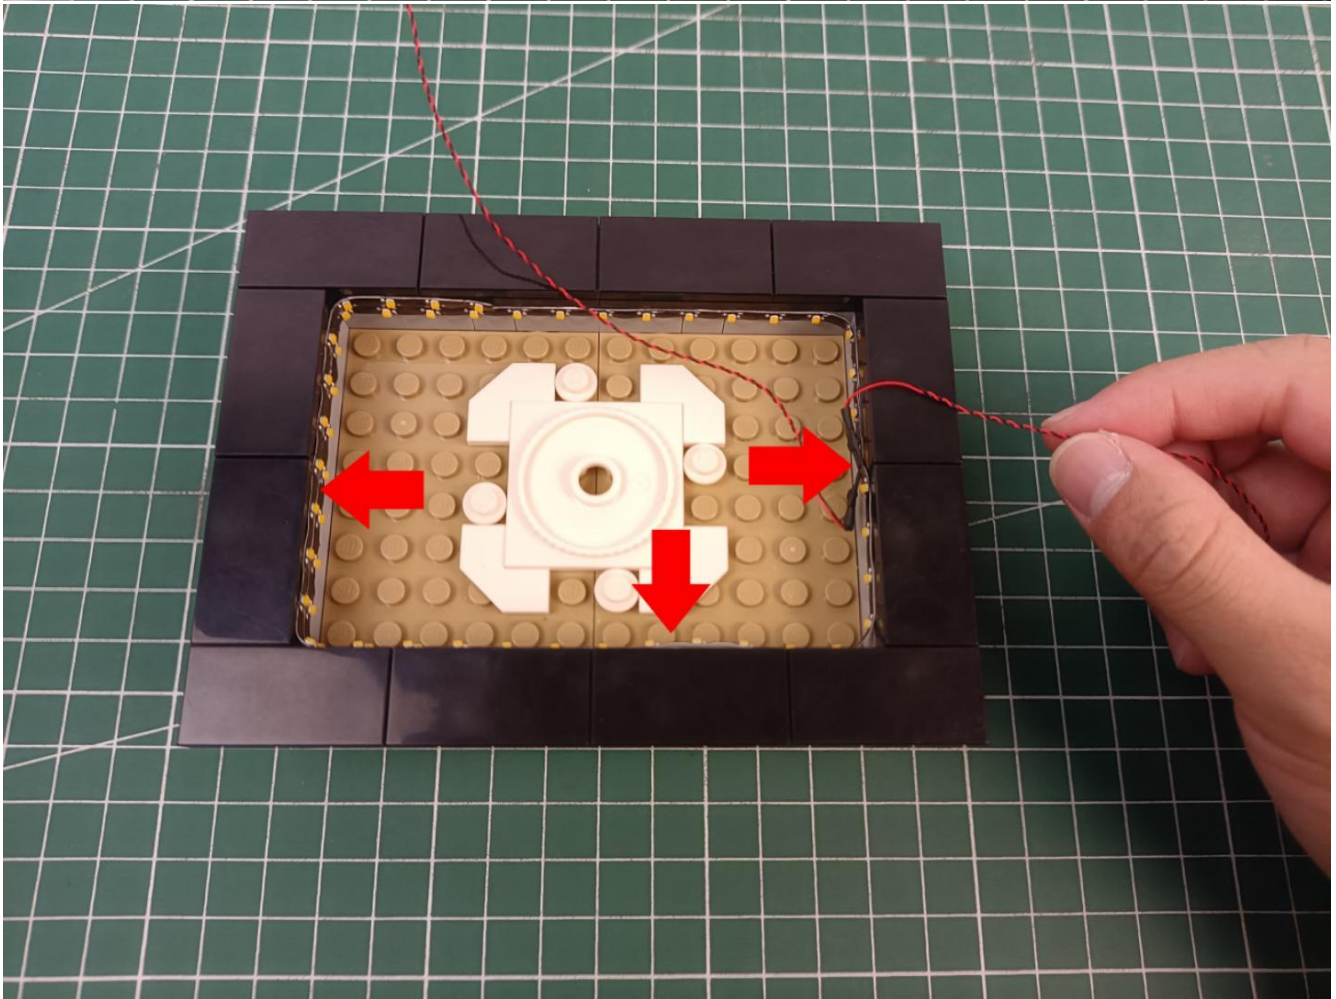

## Package contents:

- 4 x 30cm Green light particles
- 7 x 30cm Red light particles
- 2 x 15cm White light strip
- 2 x 15cm Warm white light strip
- 1 x USB Power Cable
- 1 x AAA Battery Pack
- 1 x 6 sockets
- 1 x 12 sockets
- 1 x 10cm Connection line
- Parts Package

First step:

Test every lamp pellet

Second step:

Instructions for installing this kit:

The above are ideas and instructions provided by our designers. Please move on:

1: Do you have any suggestions about the material and quality of our products?