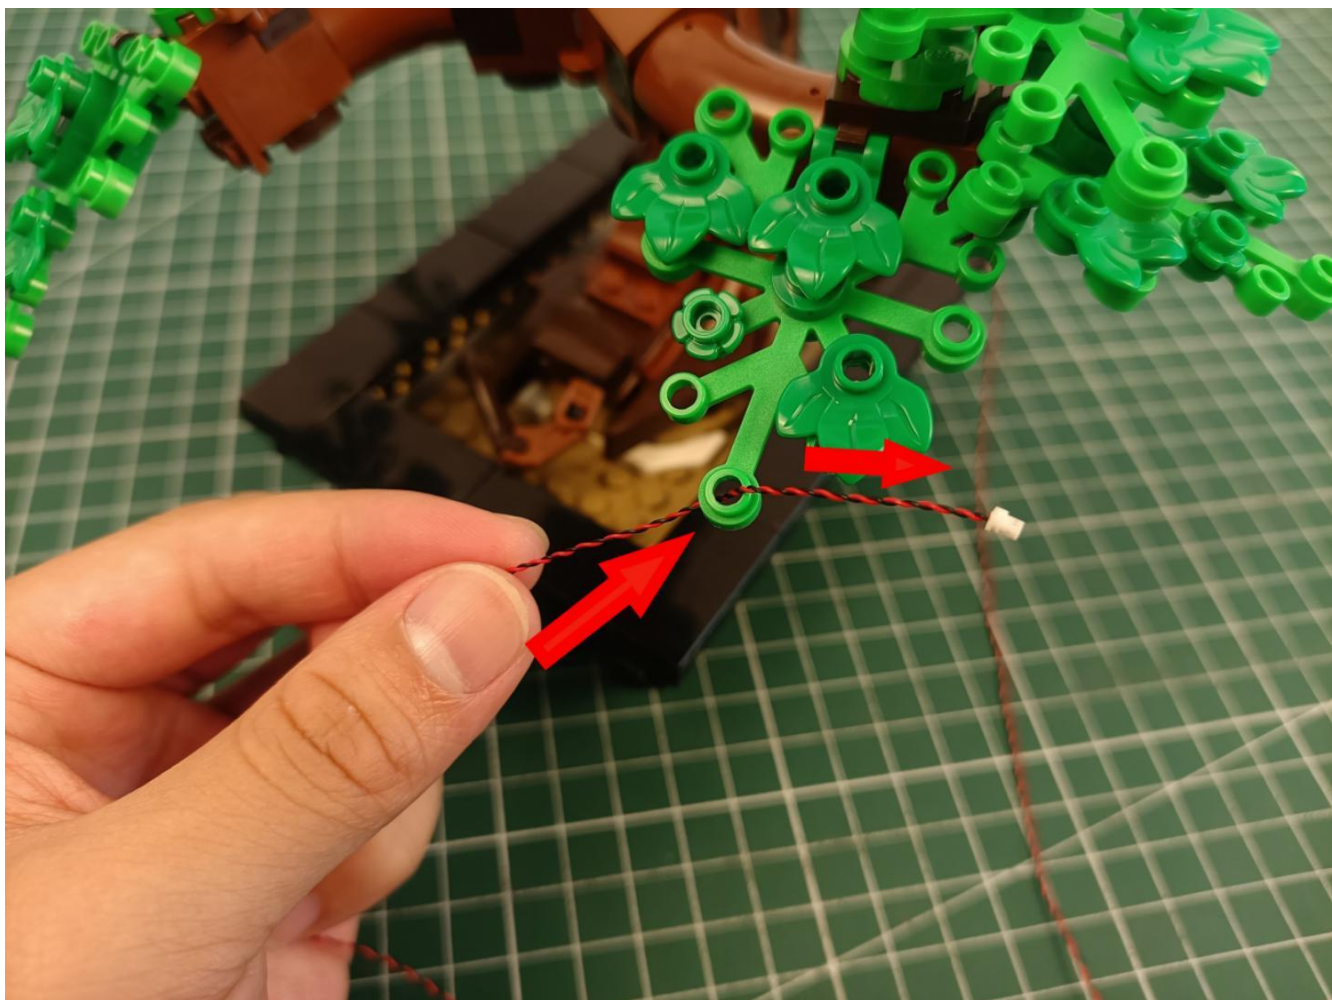

## Package contents:

- 4 x 30cm Green light particles
- 7 x 30cm Red light particles
- 2 x 15cm White light strip
- 2 x 15cm Warm white light strip
- 1 x USB Power Cable
- 1 x AAA Battery Pack
- 1 x 6 sockets
- 1 x 12 sockets
- 1 x 10cm Connection line
- Parts Package

First step:

Test every lamp pellet

Second step:

Instructions for installing this kit:

The above are ideas and instructions provided by our designers. Please move on:

1: Do you have any suggestions about the material and quality of our products?