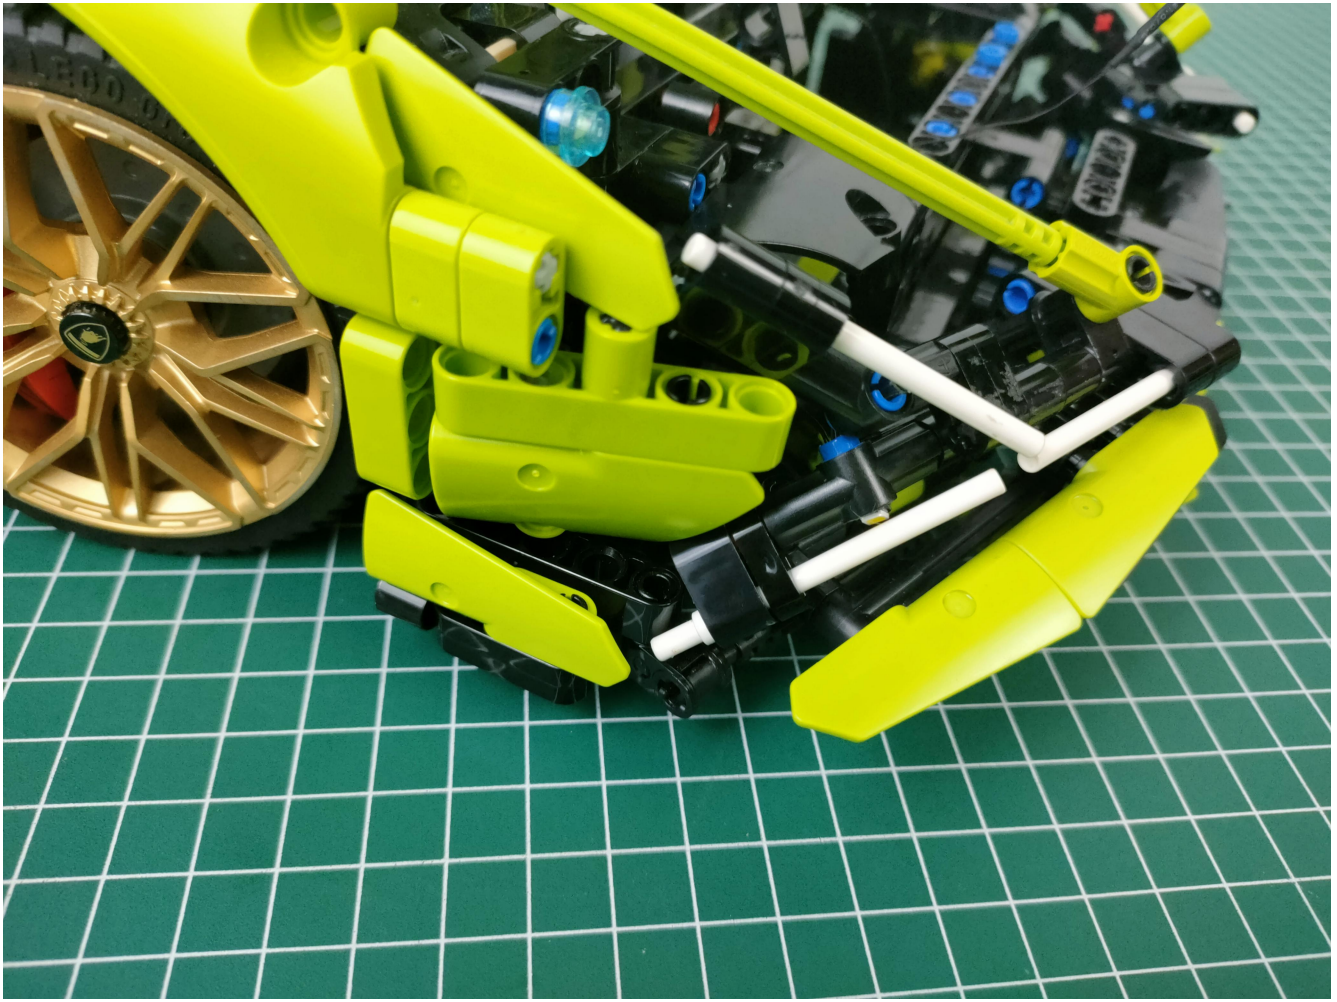

Take out the AA battery box.

Install 3 AA batteries (note the positive and negative poles).

The lighting shines normally (if the lighting does not work properly, please contact us in time).

Return to the front position of the building block assembly.