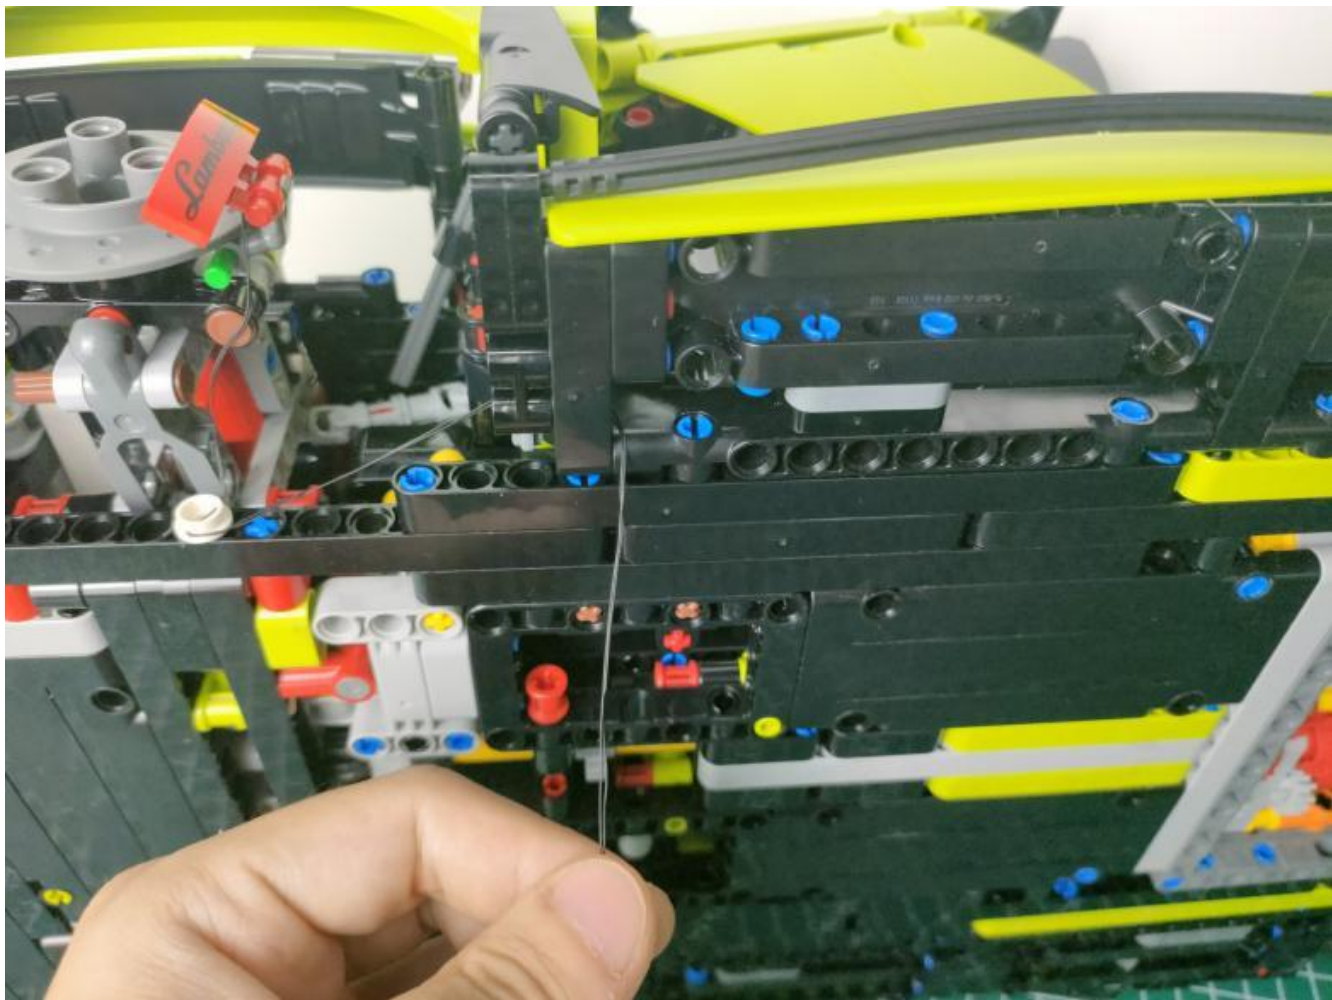

Take out the AA battery box.

Install 3 AA batteries (note the positive and negative poles).

The lighting shines normally (if the lighting does not work properly, please contact us in time).

Return to the front position of the building block assembly.