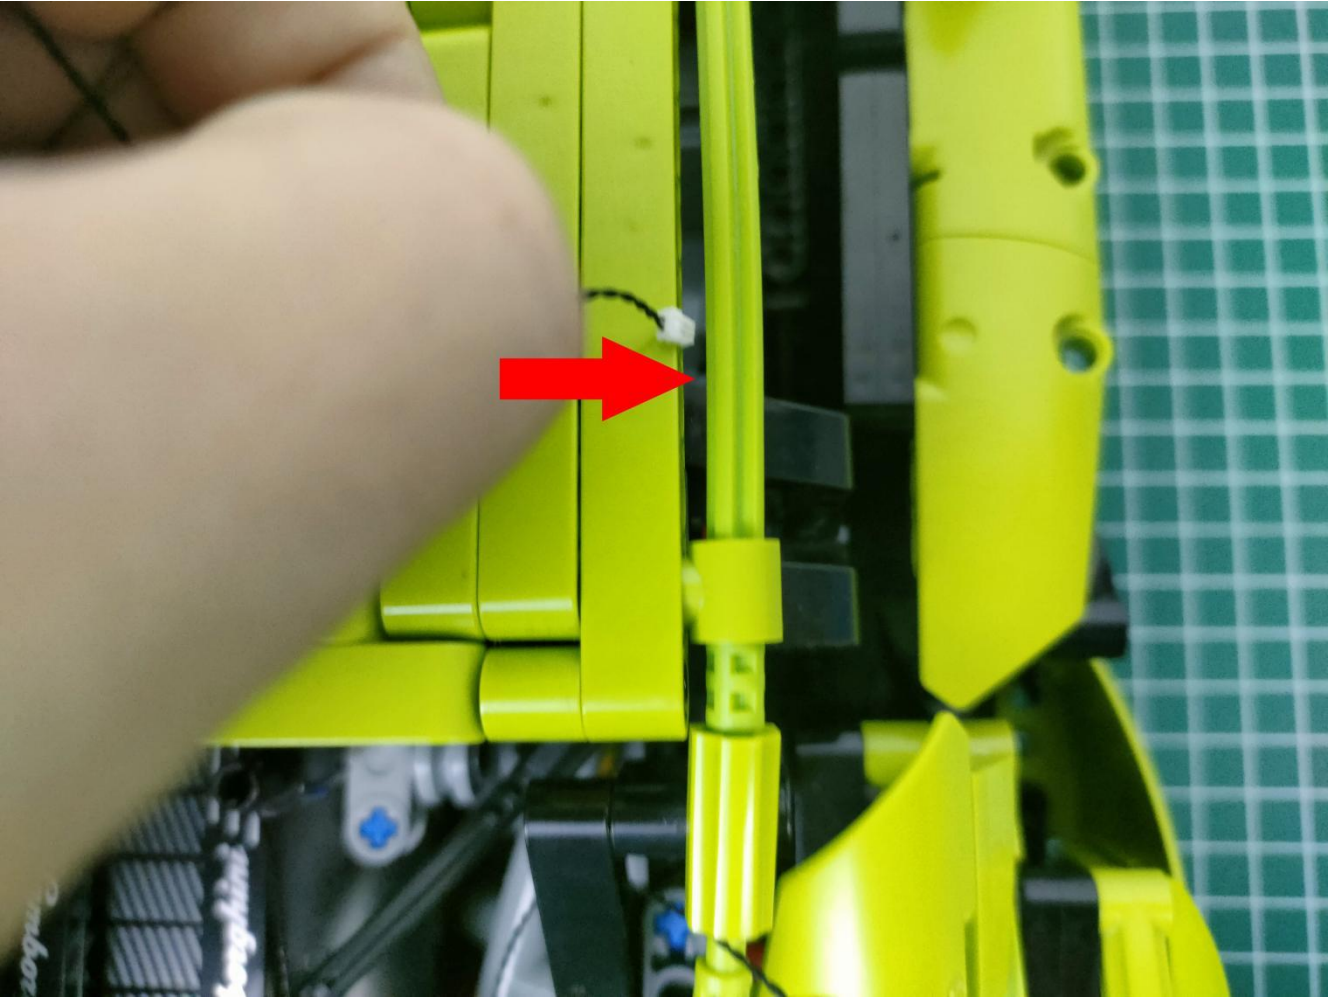

Take out the AA battery box.

Install 3 AA batteries (note the positive and negative poles).

The lighting shines normally (if the lighting does not work properly, please contact us in time).

Return to the front position of the building block assembly.