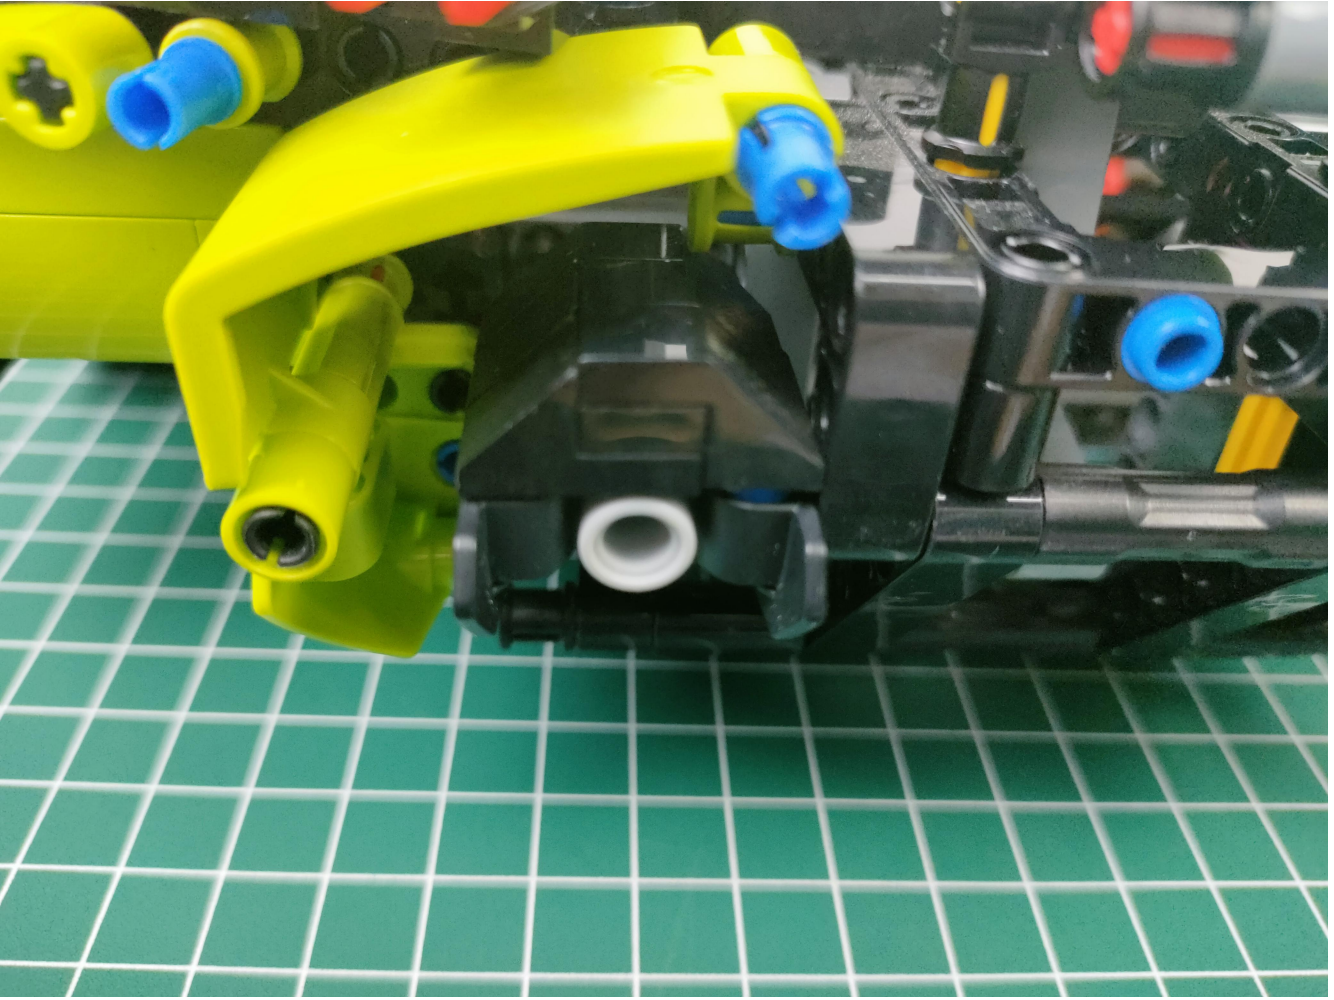

Take out the AA battery box.

Install 3 AA batteries (note the positive and negative poles).

The lighting shines normally (if the lighting does not work properly, please contact us in time).

Return to the front position of the building block assembly.