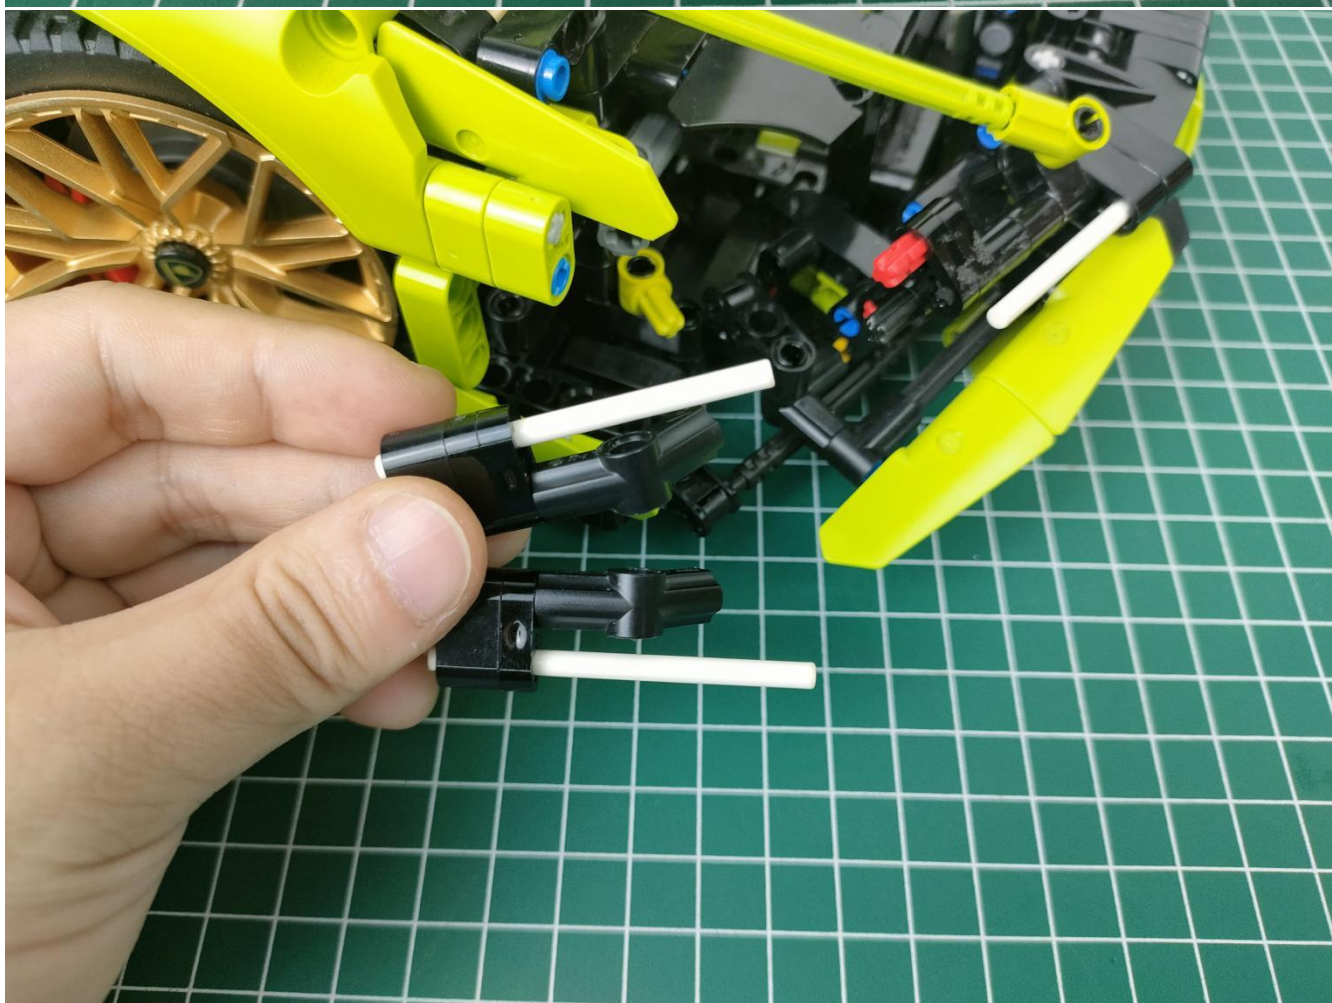

Take out the AA battery box.

Install 3 AA batteries (note the positive and negative poles).

The lighting shines normally (if the lighting does not work properly, please contact us in time).

Return to the front position of the building block assembly.