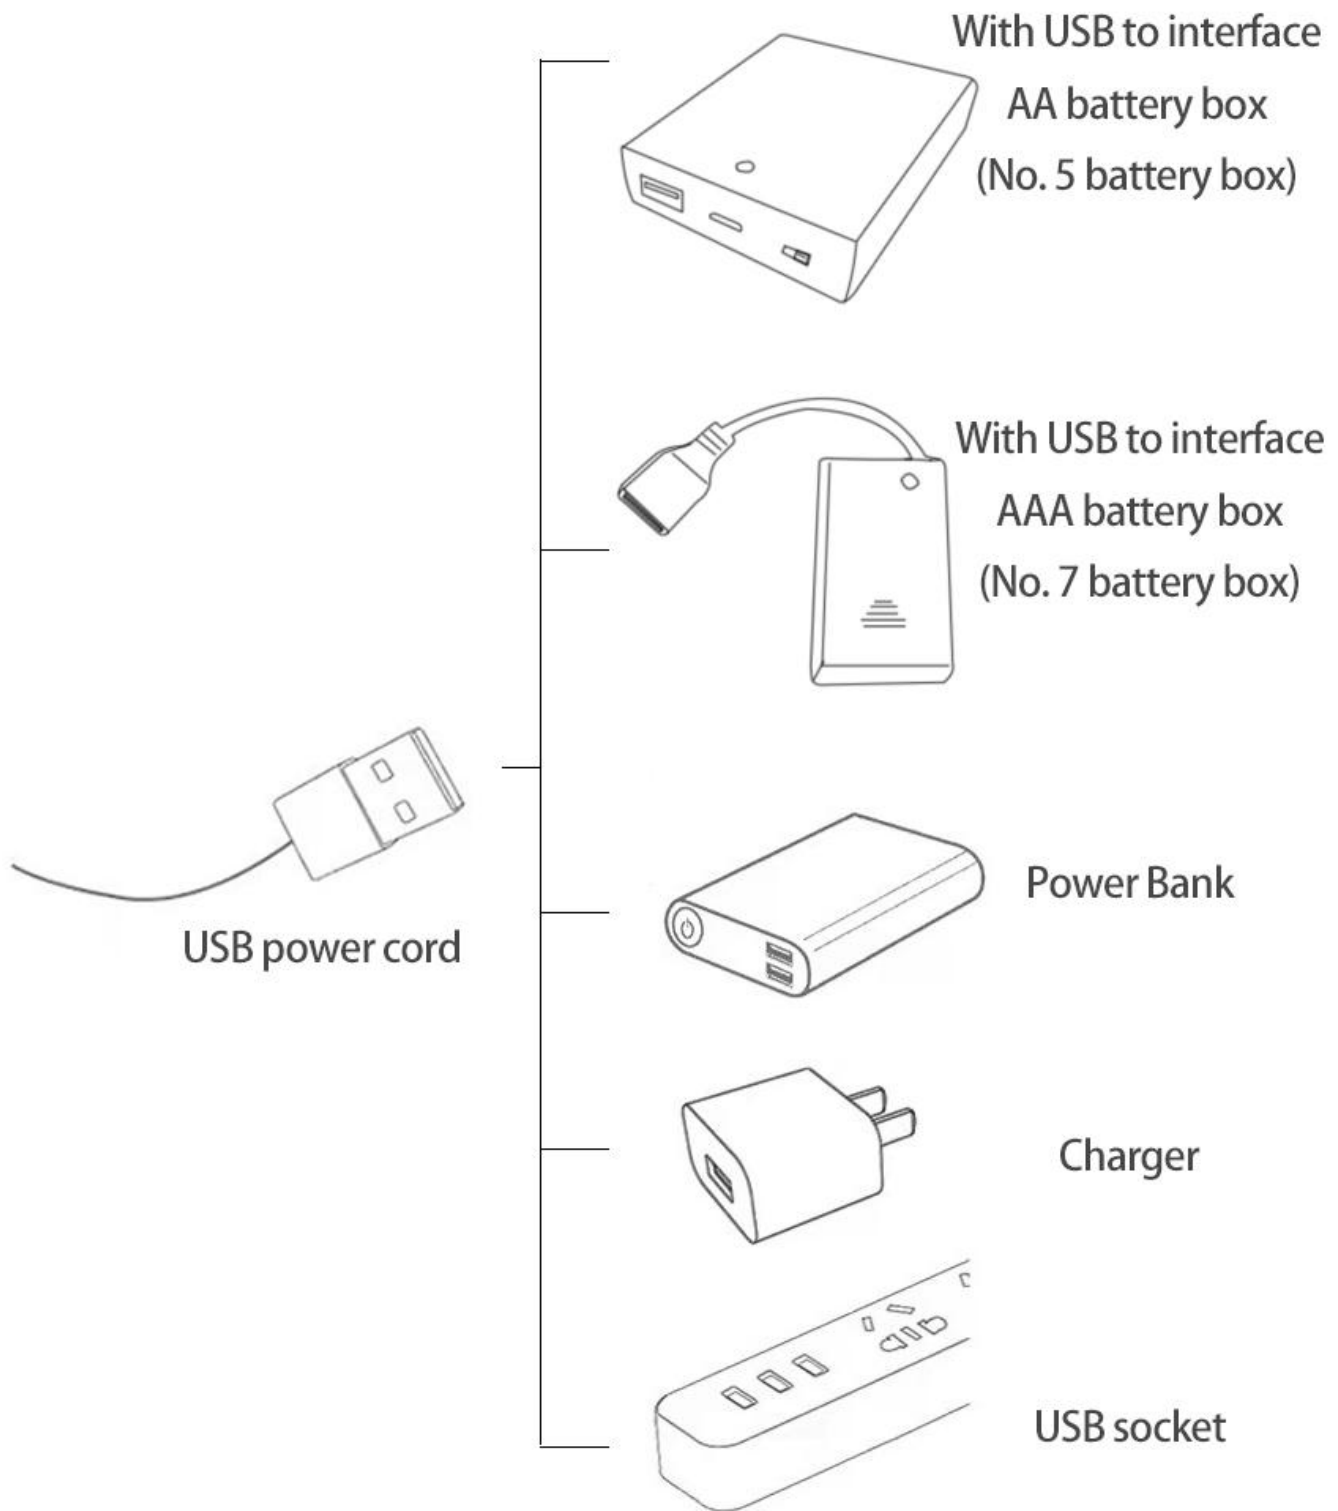

## Instructions for installing this kit:

**Power supply mode:** USB power cord (please bring your own power supply).

It can be energized through a USB battery box (please pay attention to the positive and negative poles of the battery), power bank, mobile phone charger or USB socket. The normal voltage is 3-5V.

# USB connectors to connect devices

**The lighting in this demonstration is a sample, please take the actual product as the main product.**

There are 5 bags of this product, and the AA battery box is a gift. (Without battery)

Take out the accessories inside (accessories include: AA battery box, 50cm USB power cord). The following power supply methods use mobile power, equipped with a USB power cord, and the battery box (battery self-supplied) can be used by yourself.

Take out the AA battery box.

Install 3 AA batteries (note the positive and negative poles).

The lighting shines normally (if the lighting does not work properly, please contact us in time).

Return to the front position of the building block assembly.