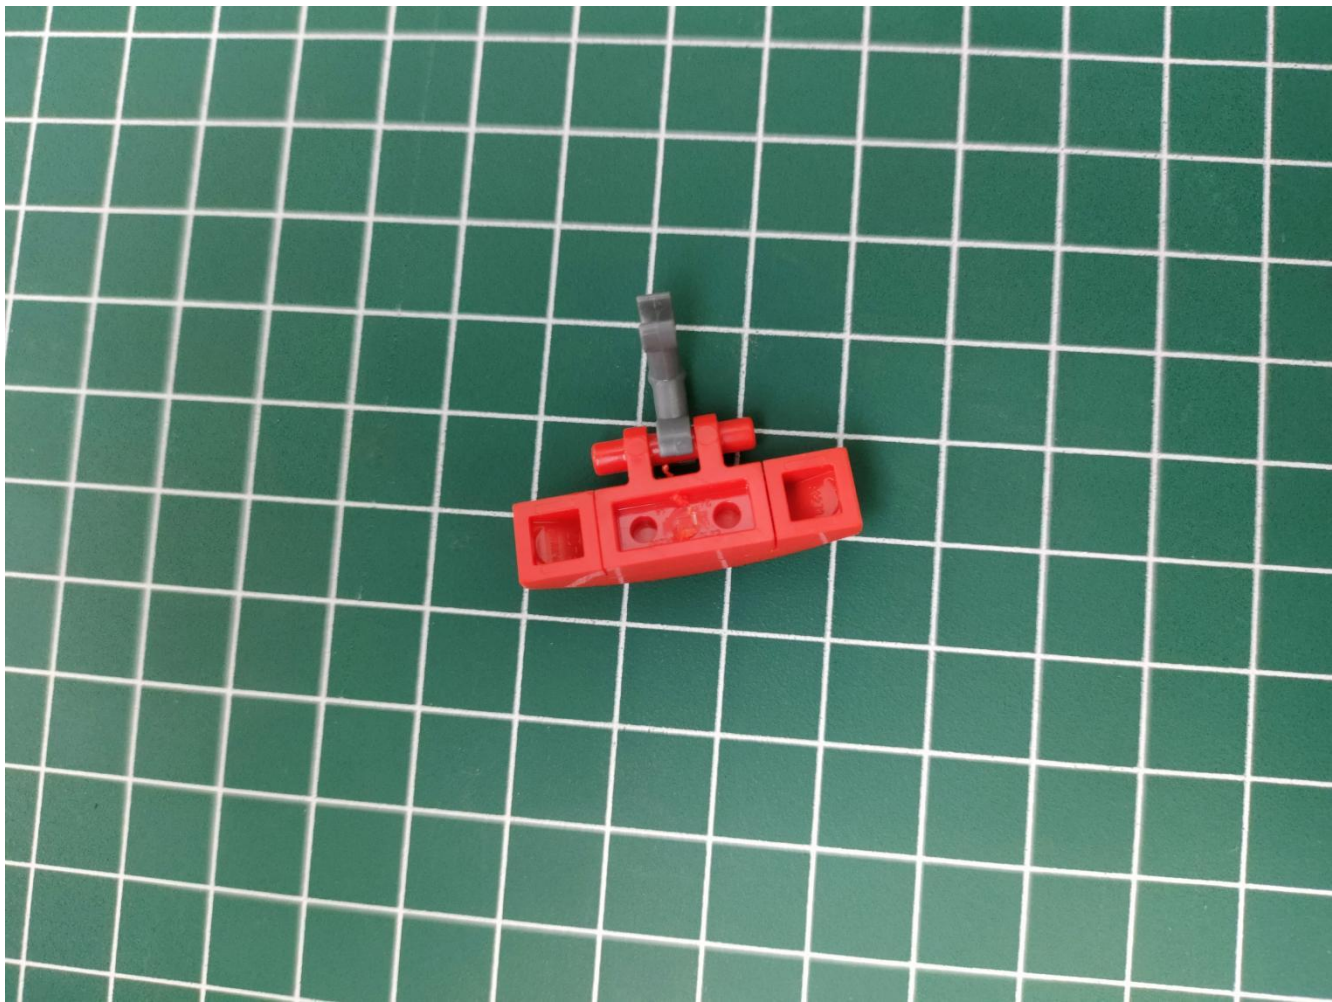

Take out the AA battery box.

Install 3 AA batteries (note the positive and negative poles).

The lighting shines normally (if the lighting does not work properly, please contact us in time).

Return to the front position of the building block assembly.