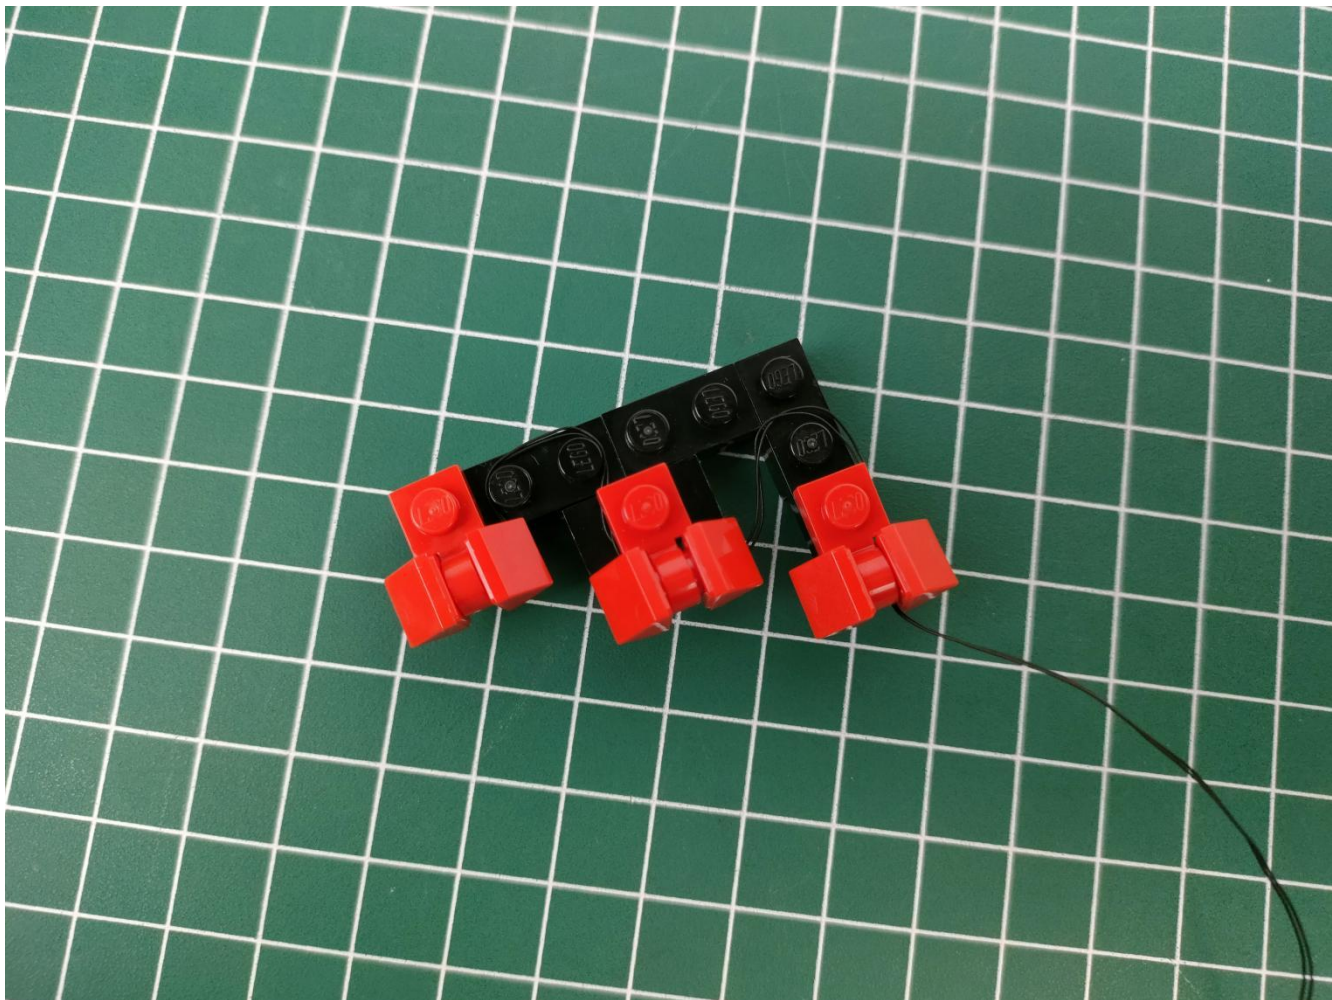

Take out the AA battery box.

Install 3 AA batteries (note the positive and negative poles).

The lighting shines normally (if the lighting does not work properly, please contact us in time).

Return to the front position of the building block assembly.