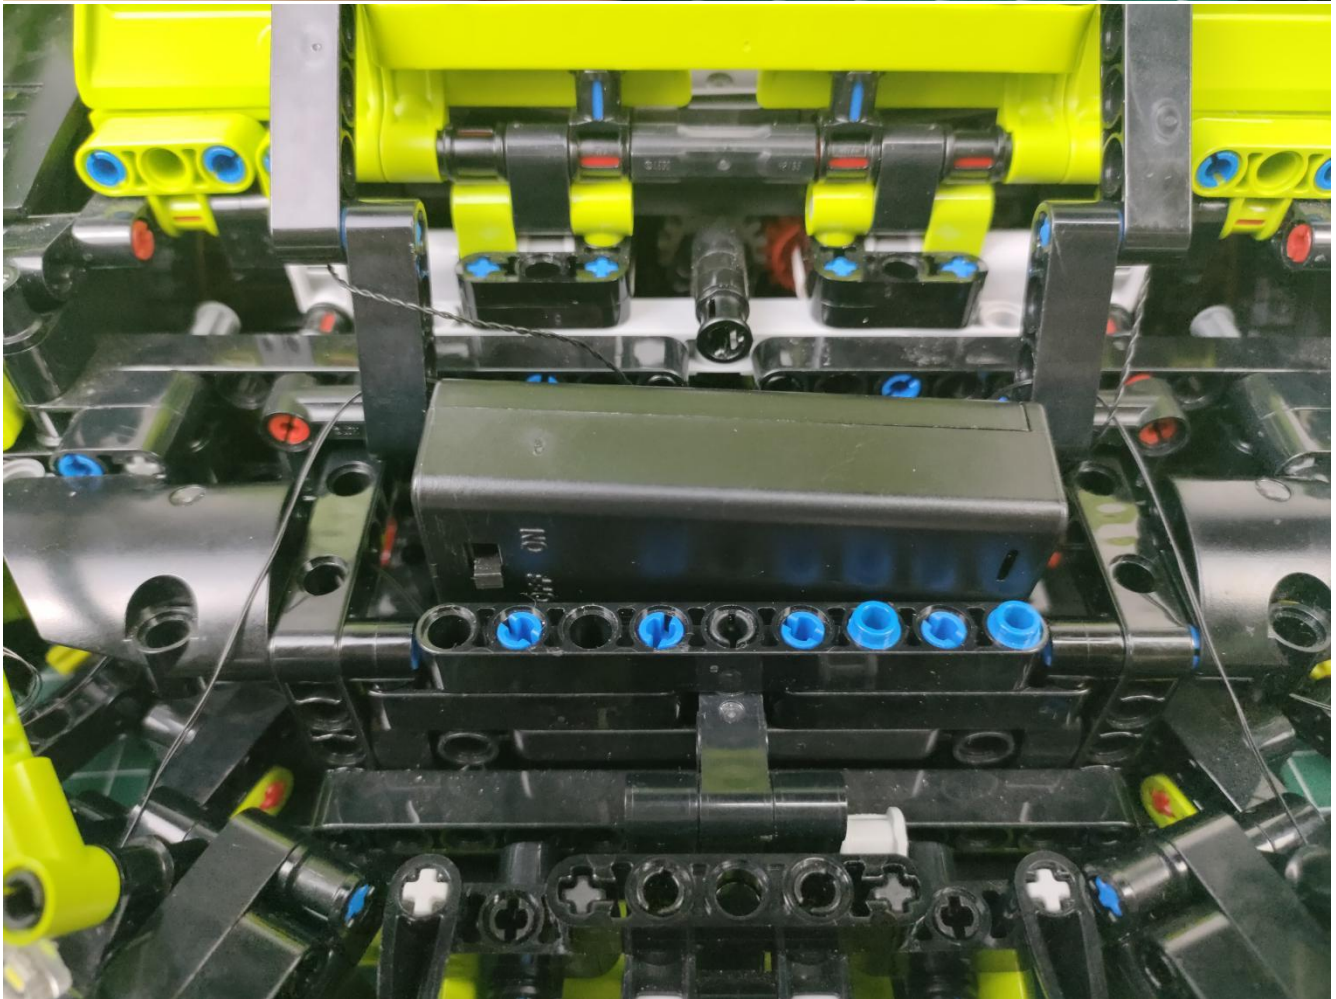

Take out the AA battery box.

Install 3 AA batteries (note the positive and negative poles).

The lighting shines normally (if the lighting does not work properly, please contact us in time).

Return to the front position of the building block assembly.