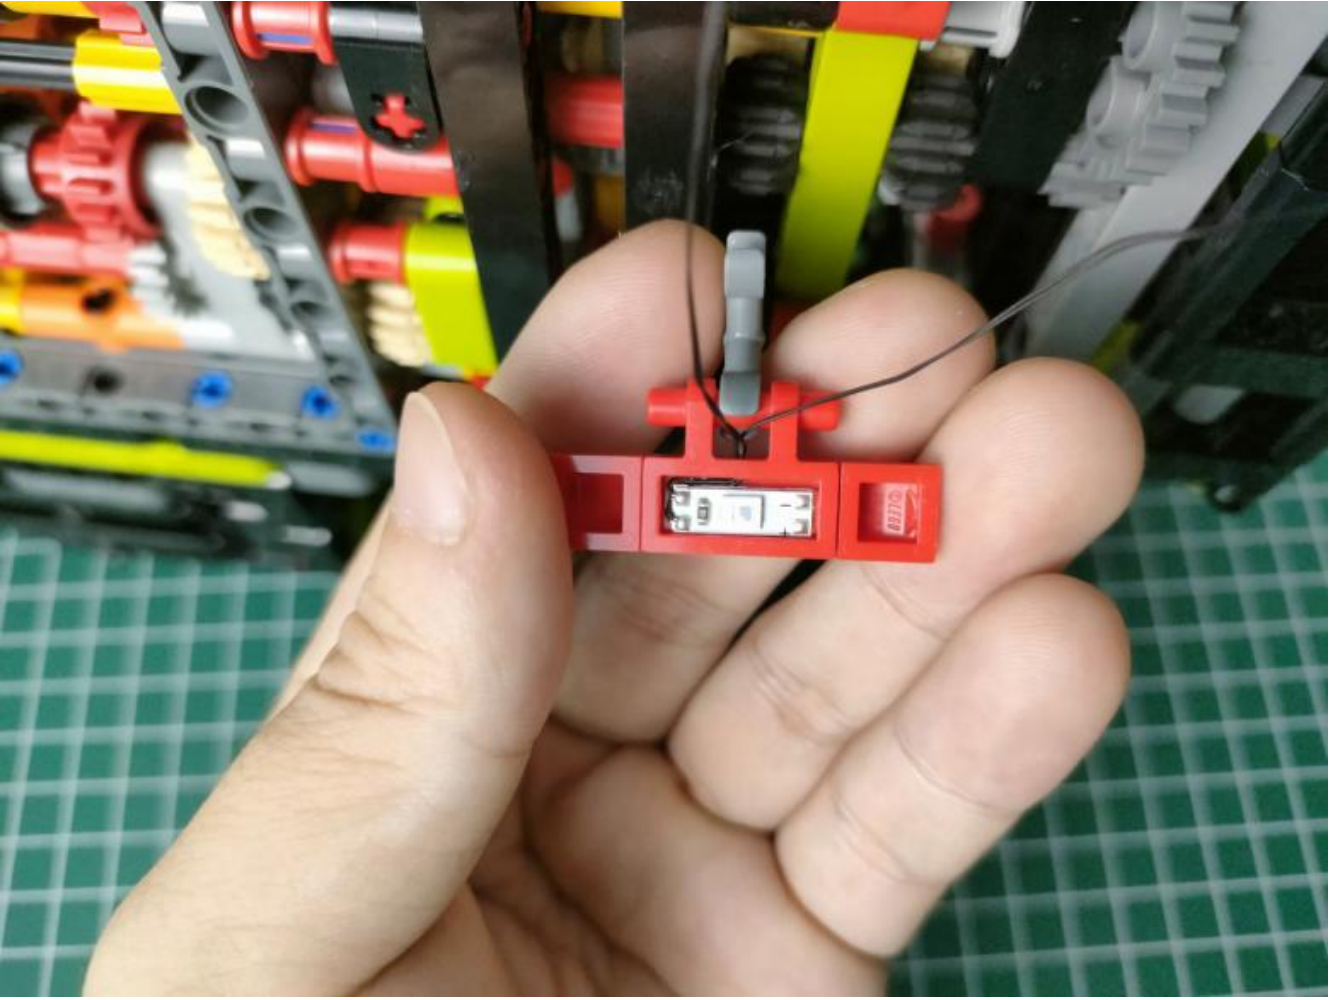

Take out the AA battery box.

Install 3 AA batteries (note the positive and negative poles).

The lighting shines normally (if the lighting does not work properly, please contact us in time).

Return to the front position of the building block assembly.