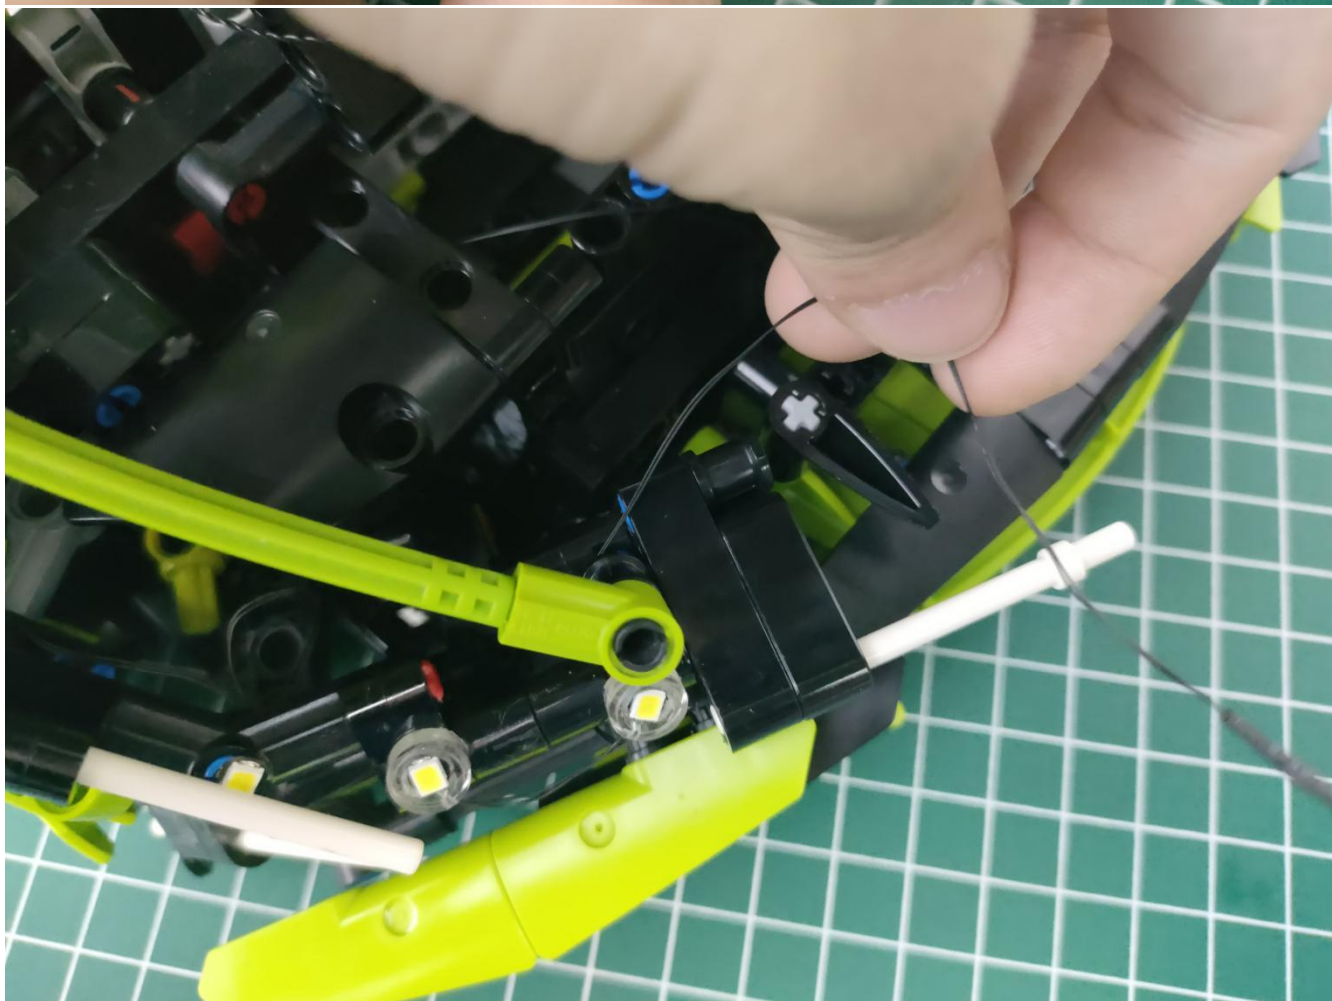

Take out the AA battery box.

Install 3 AA batteries (note the positive and negative poles).

The lighting shines normally (if the lighting does not work properly, please contact us in time).

Return to the front position of the building block assembly.