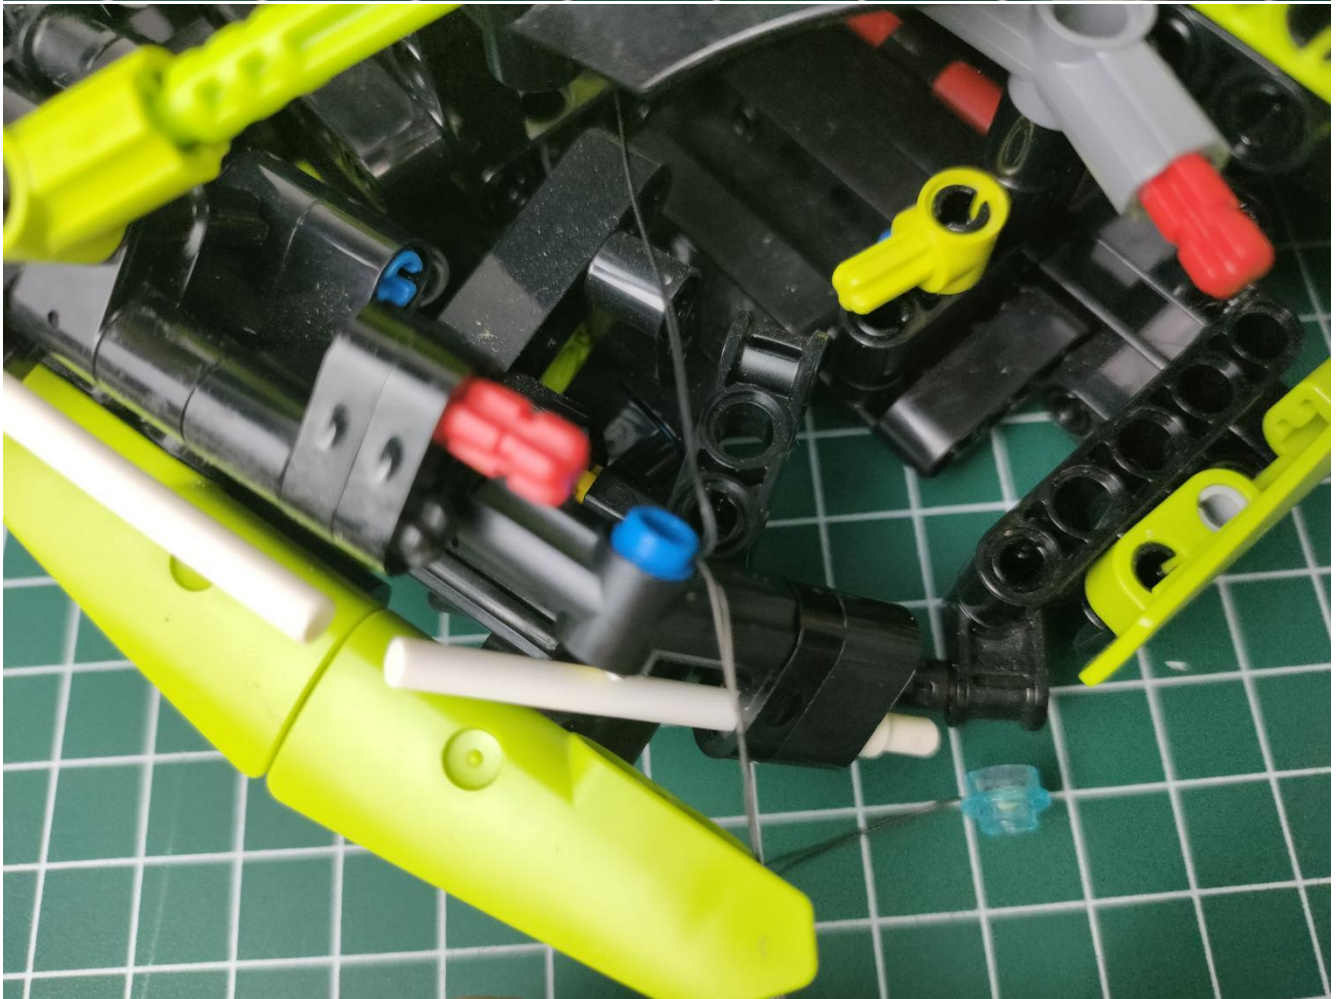

Take out the AA battery box.

Install 3 AA batteries (note the positive and negative poles).

The lighting shines normally (if the lighting does not work properly, please contact us in time).

Return to the front position of the building block assembly.