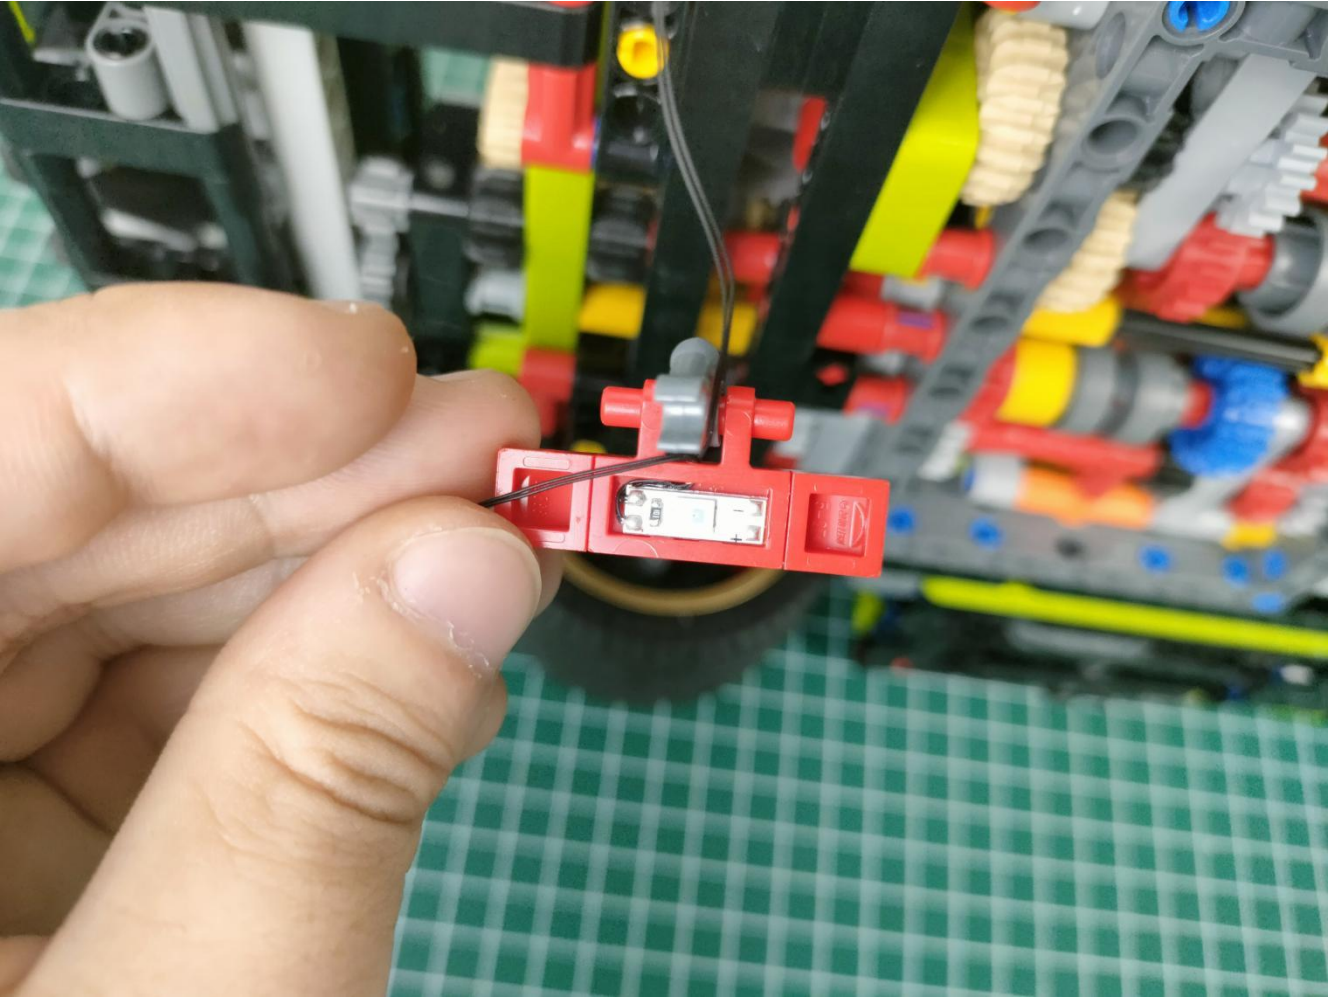

Take out the AA battery box.

Install 3 AA batteries (note the positive and negative poles).

The lighting shines normally (if the lighting does not work properly, please contact us in time).

Return to the front position of the building block assembly.