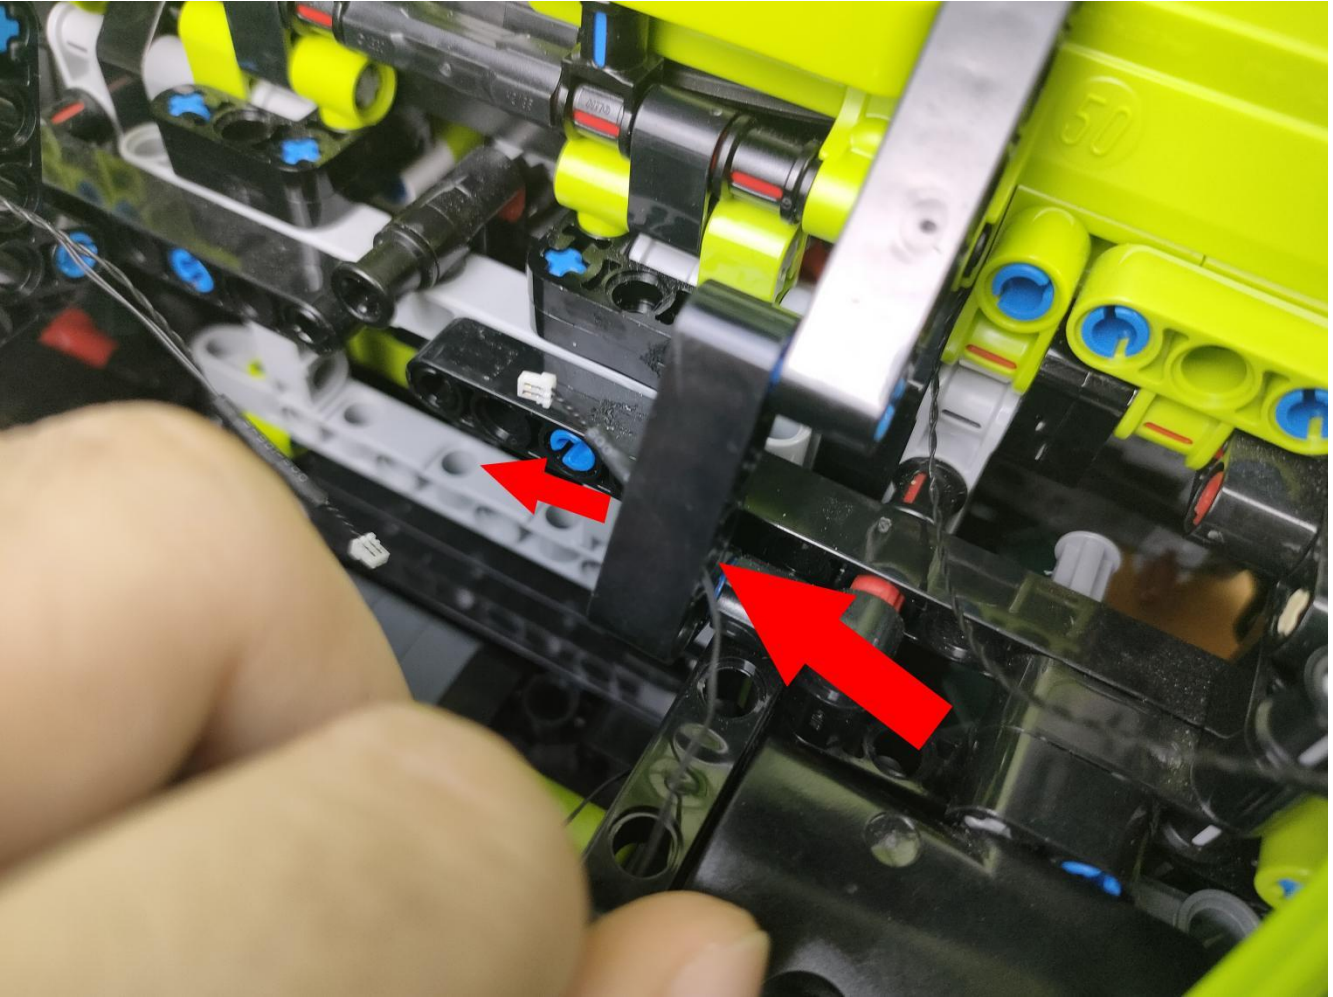

Take out the accessories inside (accessories include: AA battery box, 50cm USB power cord). The following power supply methods use mobile power, equipped with a USB power cord, and the battery box (battery self-supplied) can be used by yourself.

Take out the AA battery box.

Install 3 AA batteries (note the positive and negative poles).

The lighting shines normally (if the lighting does not work properly, please contact us in time).

Return to the front position of the building block assembly.