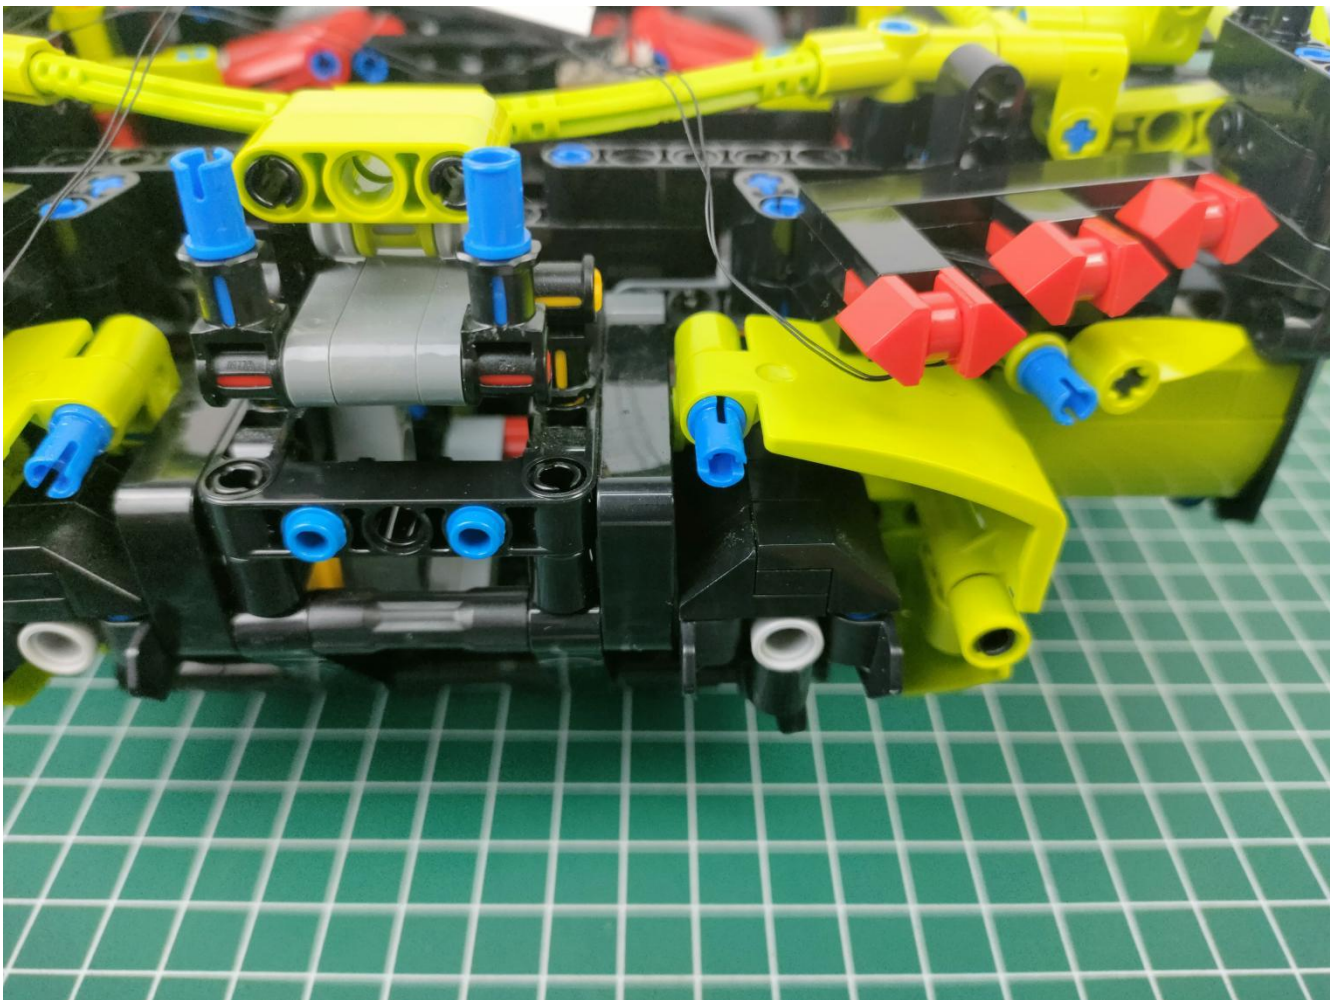

Take out the AA battery box.

Install 3 AA batteries (note the positive and negative poles).

The lighting shines normally (if the lighting does not work properly, please contact us in time).

Return to the front position of the building block assembly.