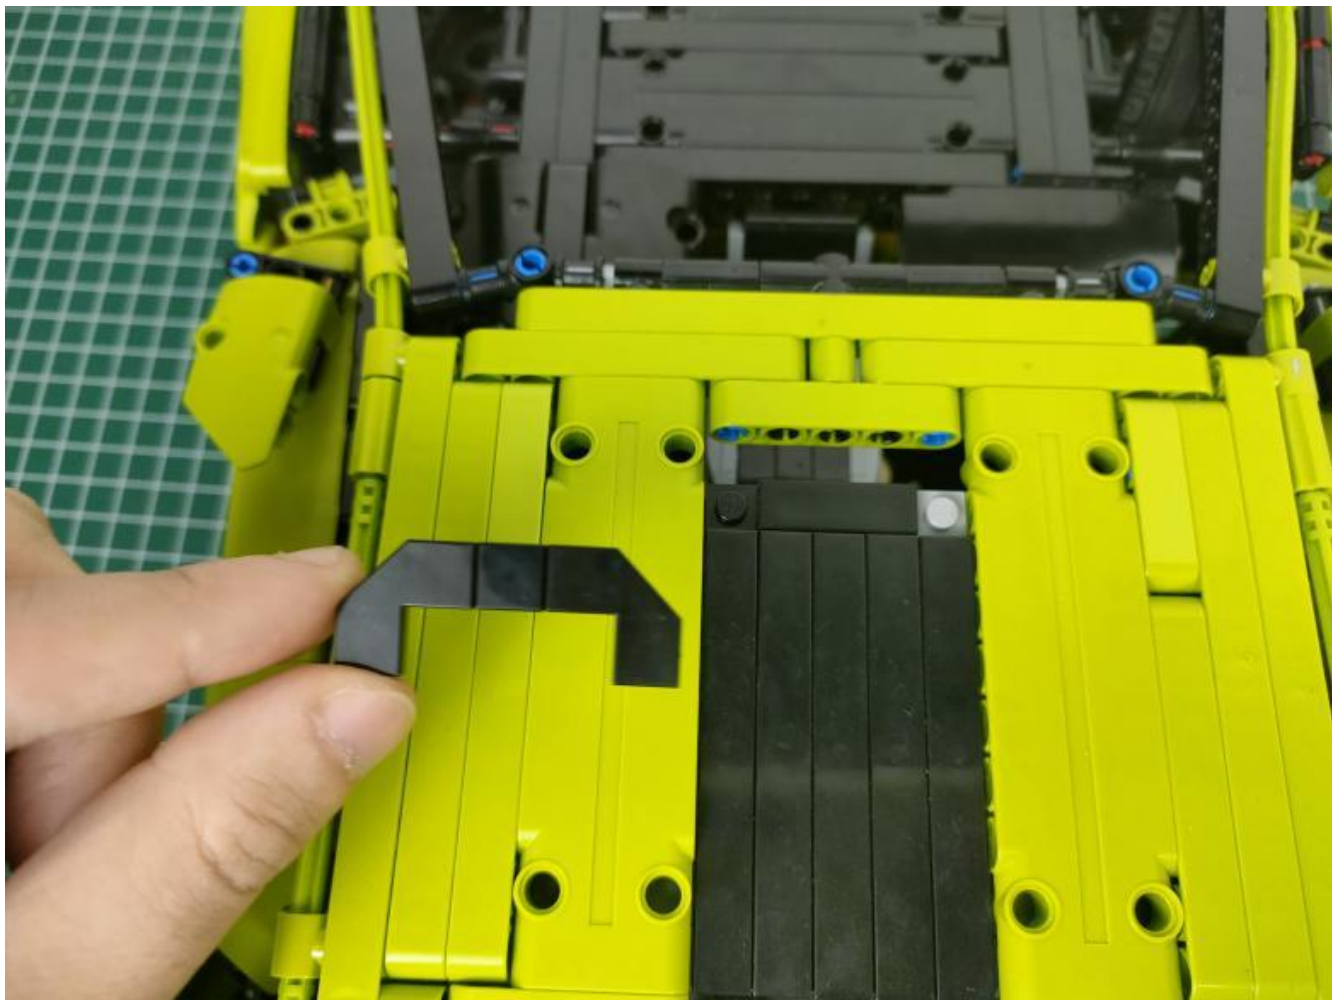

Take out the AA battery box.

Install 3 AA batteries (note the positive and negative poles).

The lighting shines normally (if the lighting does not work properly, please contact us in time).

Return to the front position of the building block assembly.