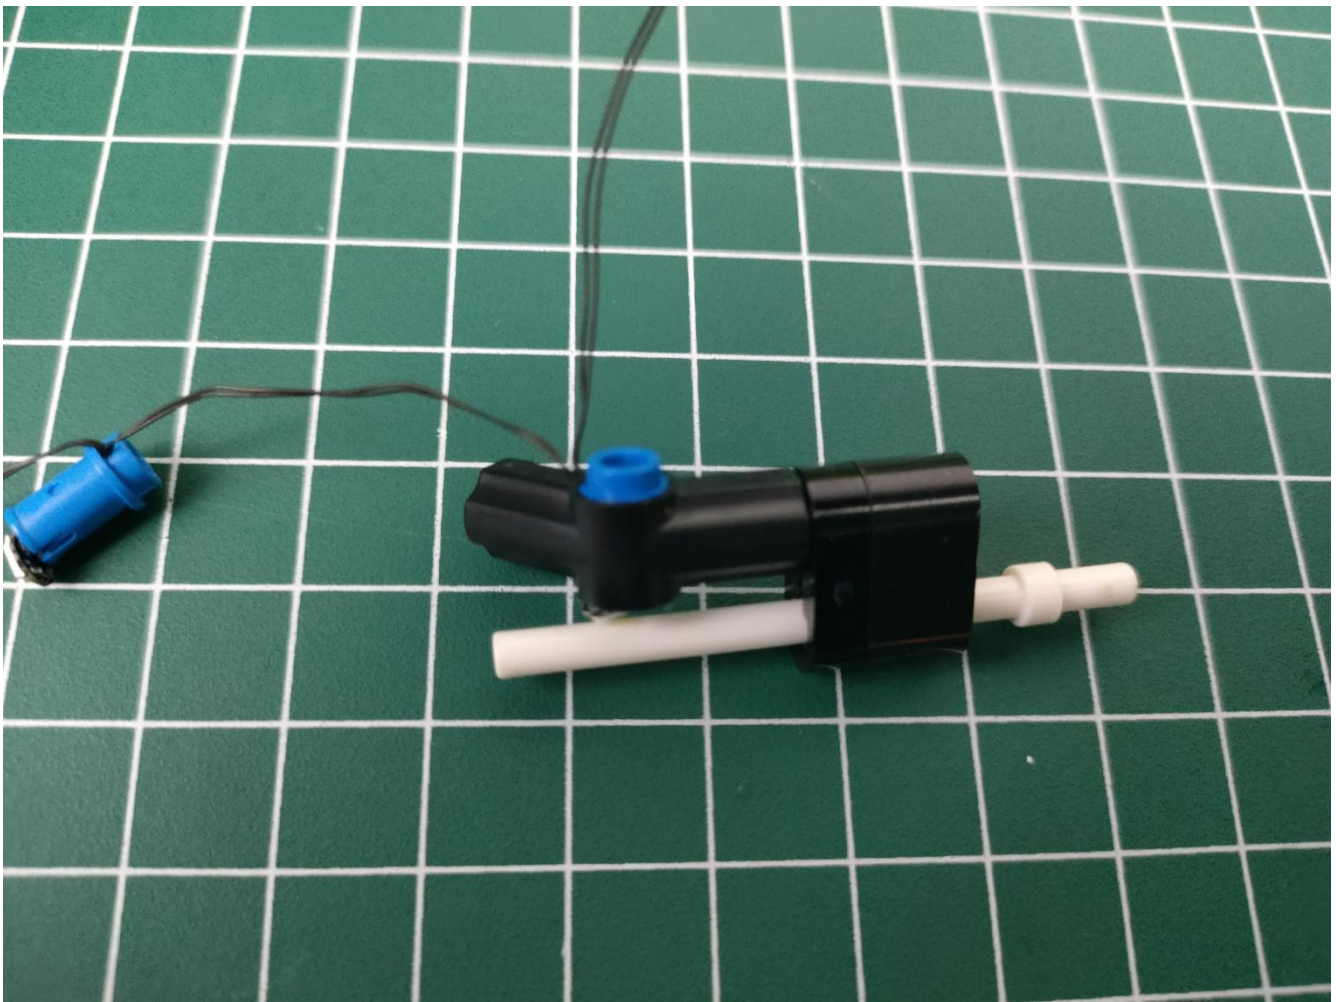

Take out the accessories inside (accessories include: AA battery box, 50cm USB power cord). The following power supply methods use mobile power, equipped with a USB power cord, and the battery box (battery self-supplied) can be used by yourself.

Take out the AA battery box.

Install 3 AA batteries (note the positive and negative poles).

The lighting shines normally (if the lighting does not work properly, please contact us in time).

Return to the front position of the building block assembly.