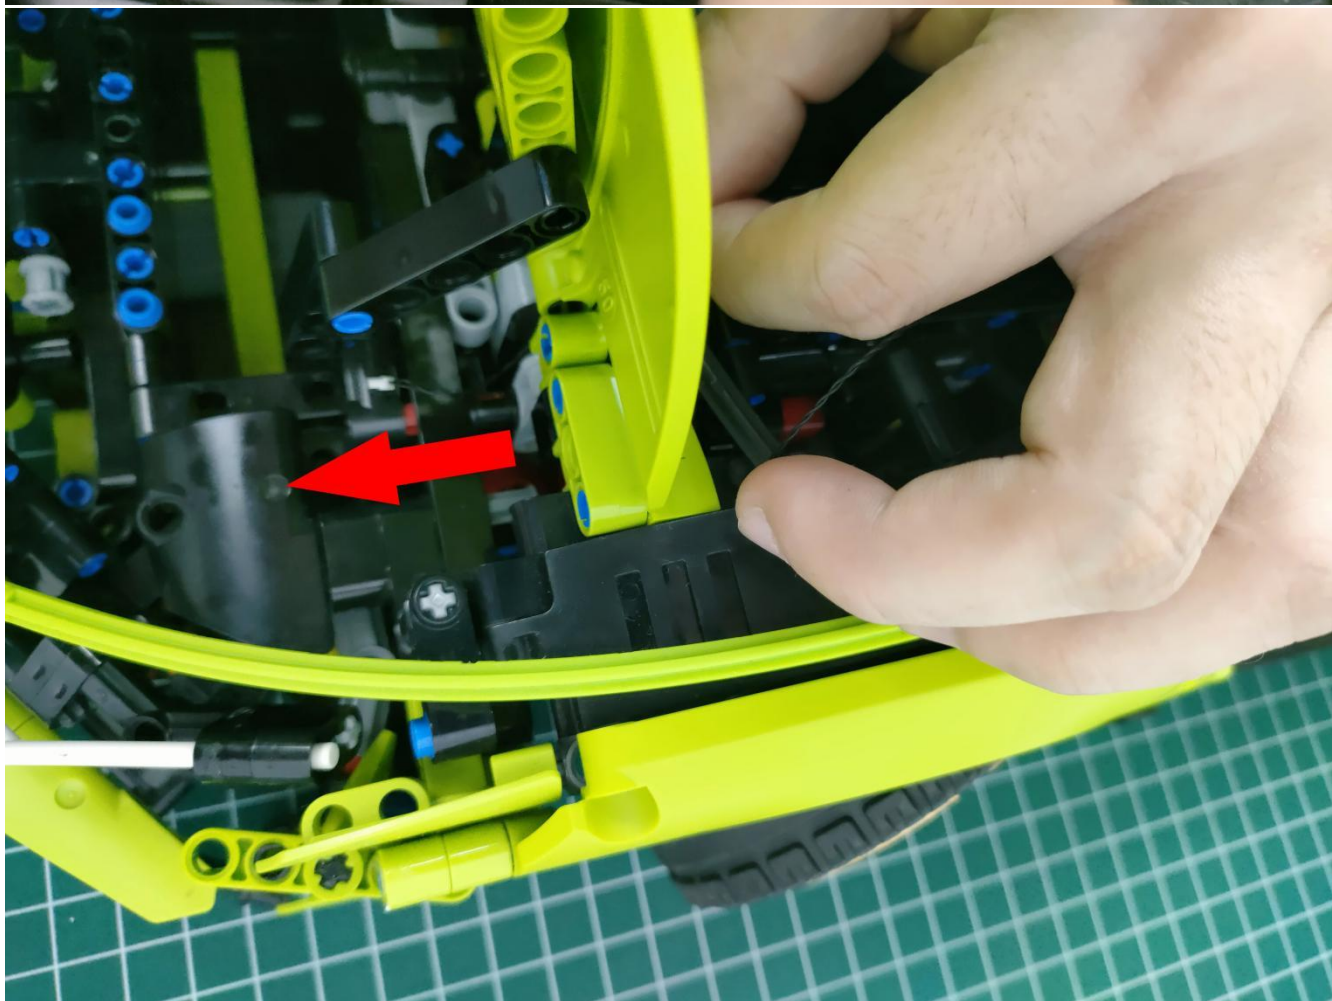

Take out the AA battery box.

Install 3 AA batteries (note the positive and negative poles).

The lighting shines normally (if the lighting does not work properly, please contact us in time).

Return to the front position of the building block assembly.