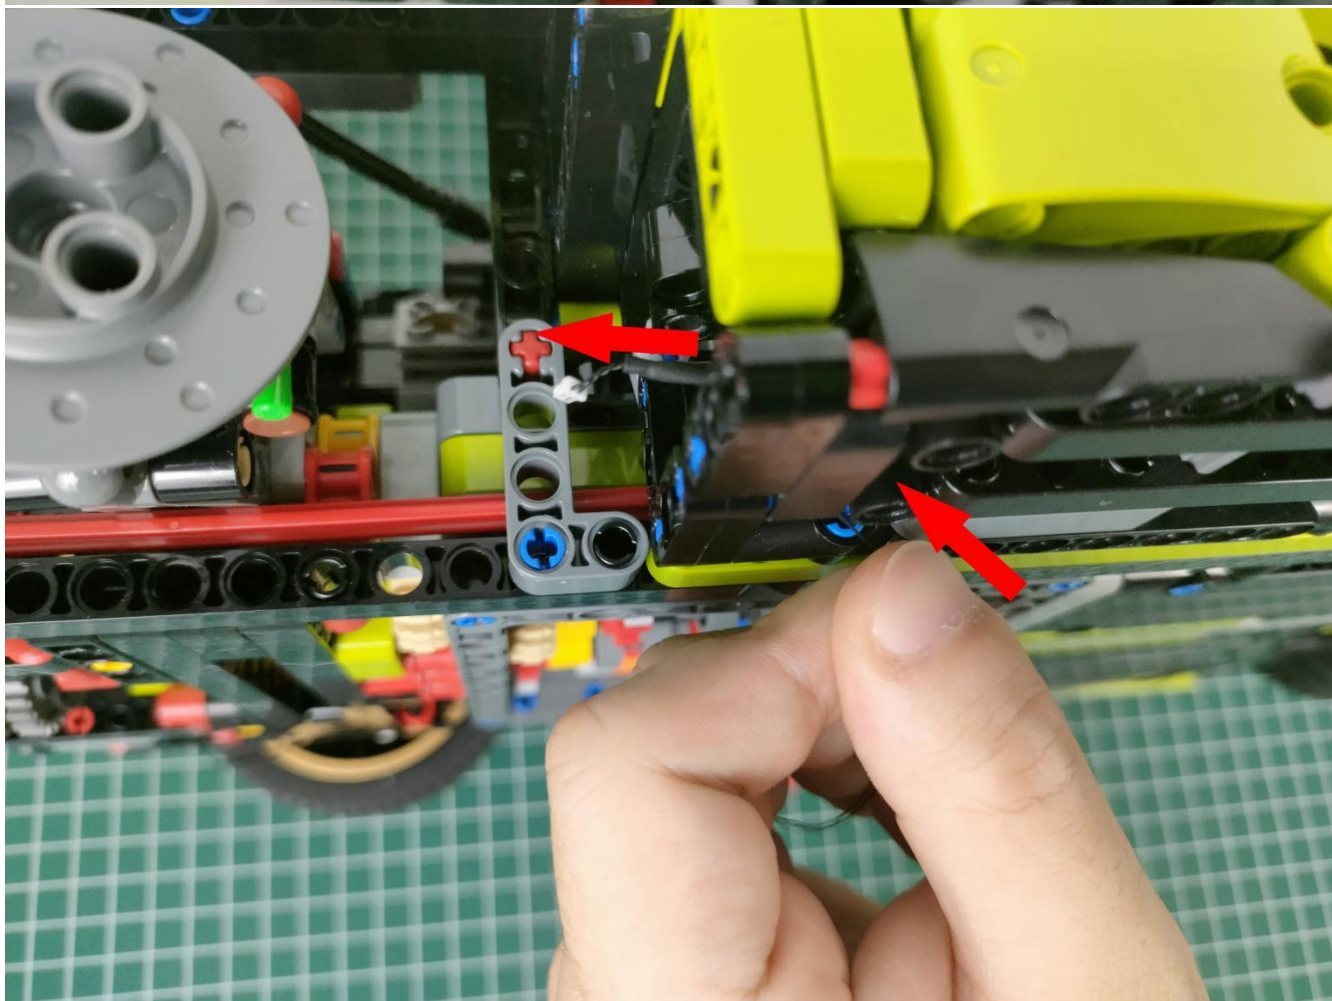

Take out the AA battery box.

Install 3 AA batteries (note the positive and negative poles).

The lighting shines normally (if the lighting does not work properly, please contact us in time).

Return to the front position of the building block assembly.