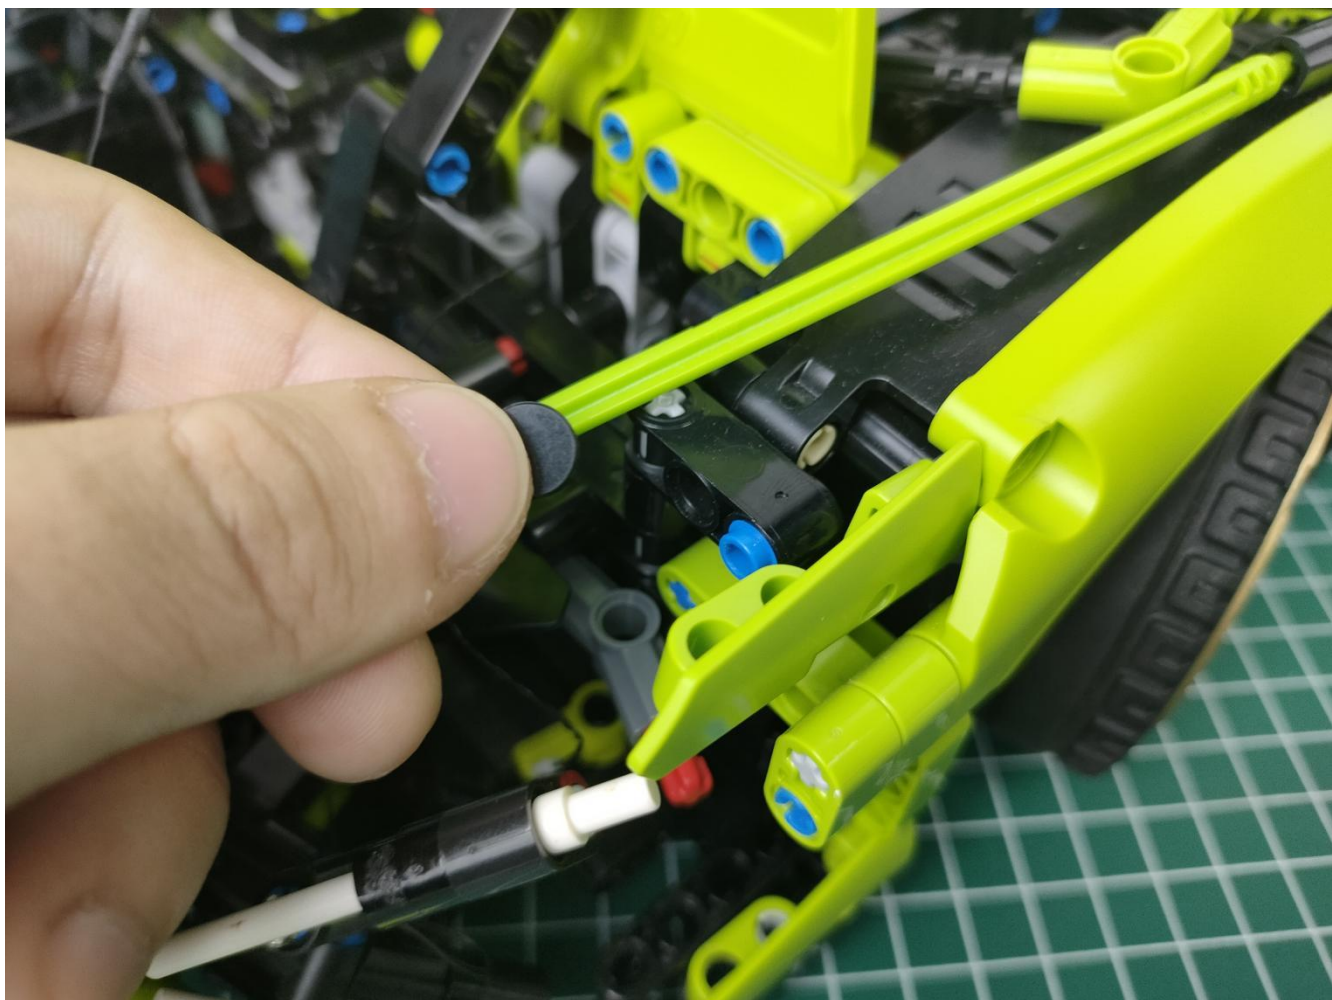

Take out the AA battery box.

Install 3 AA batteries (note the positive and negative poles).

The lighting shines normally (if the lighting does not work properly, please contact us in time).

Return to the front position of the building block assembly.