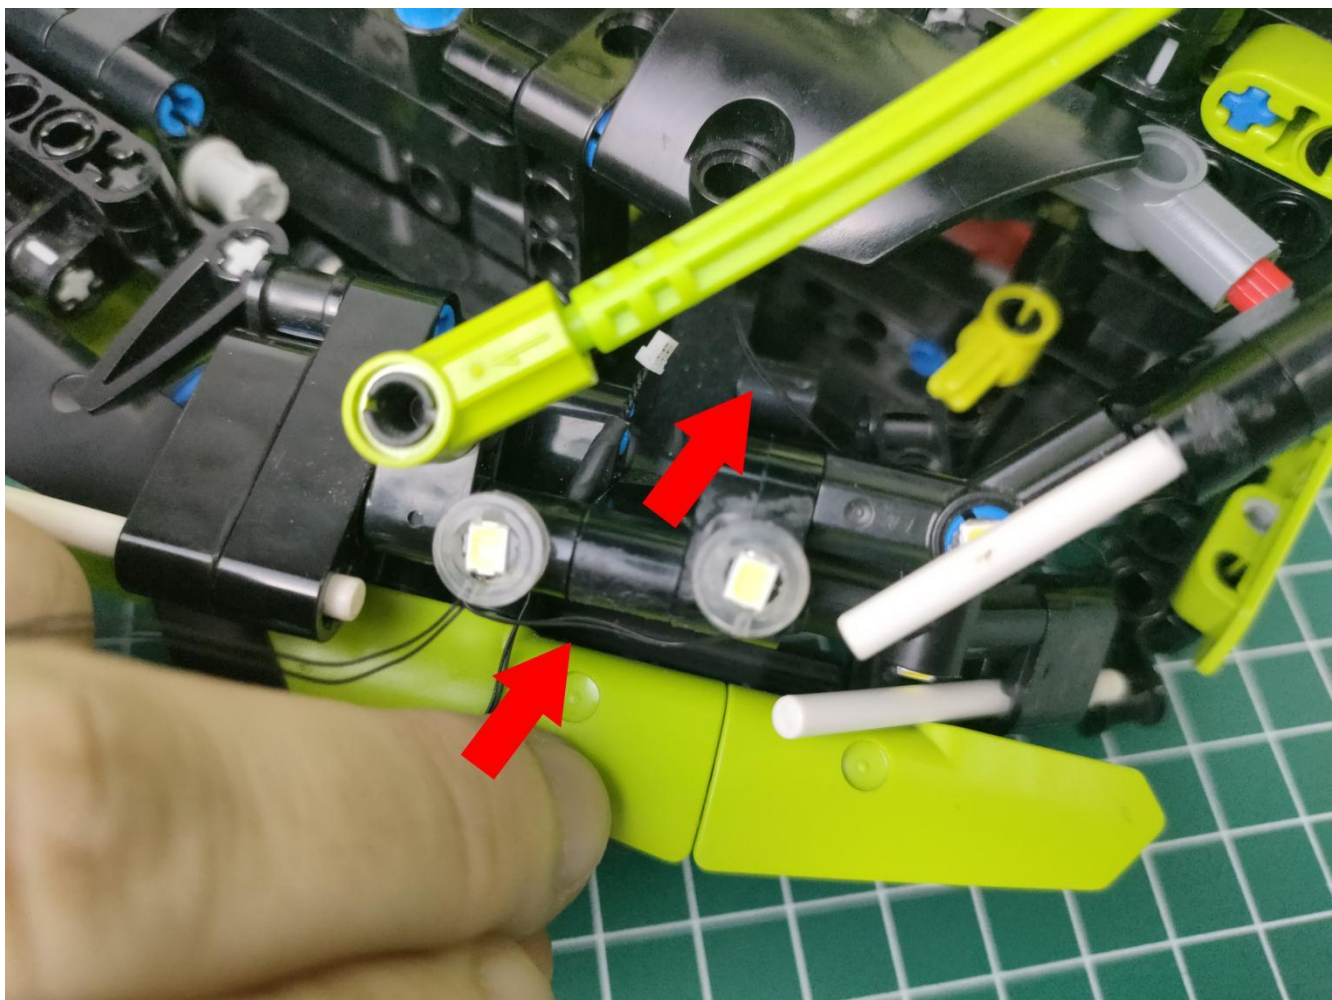

Take out the accessories inside (accessories include: AA battery box, 50cm USB power cord). The following power supply methods use mobile power, equipped with a USB power cord, and the battery box (battery self-supplied) can be used by yourself.

Take out the AA battery box.

Install 3 AA batteries (note the positive and negative poles).

The lighting shines normally (if the lighting does not work properly, please contact us in time).

Return to the front position of the building block assembly.