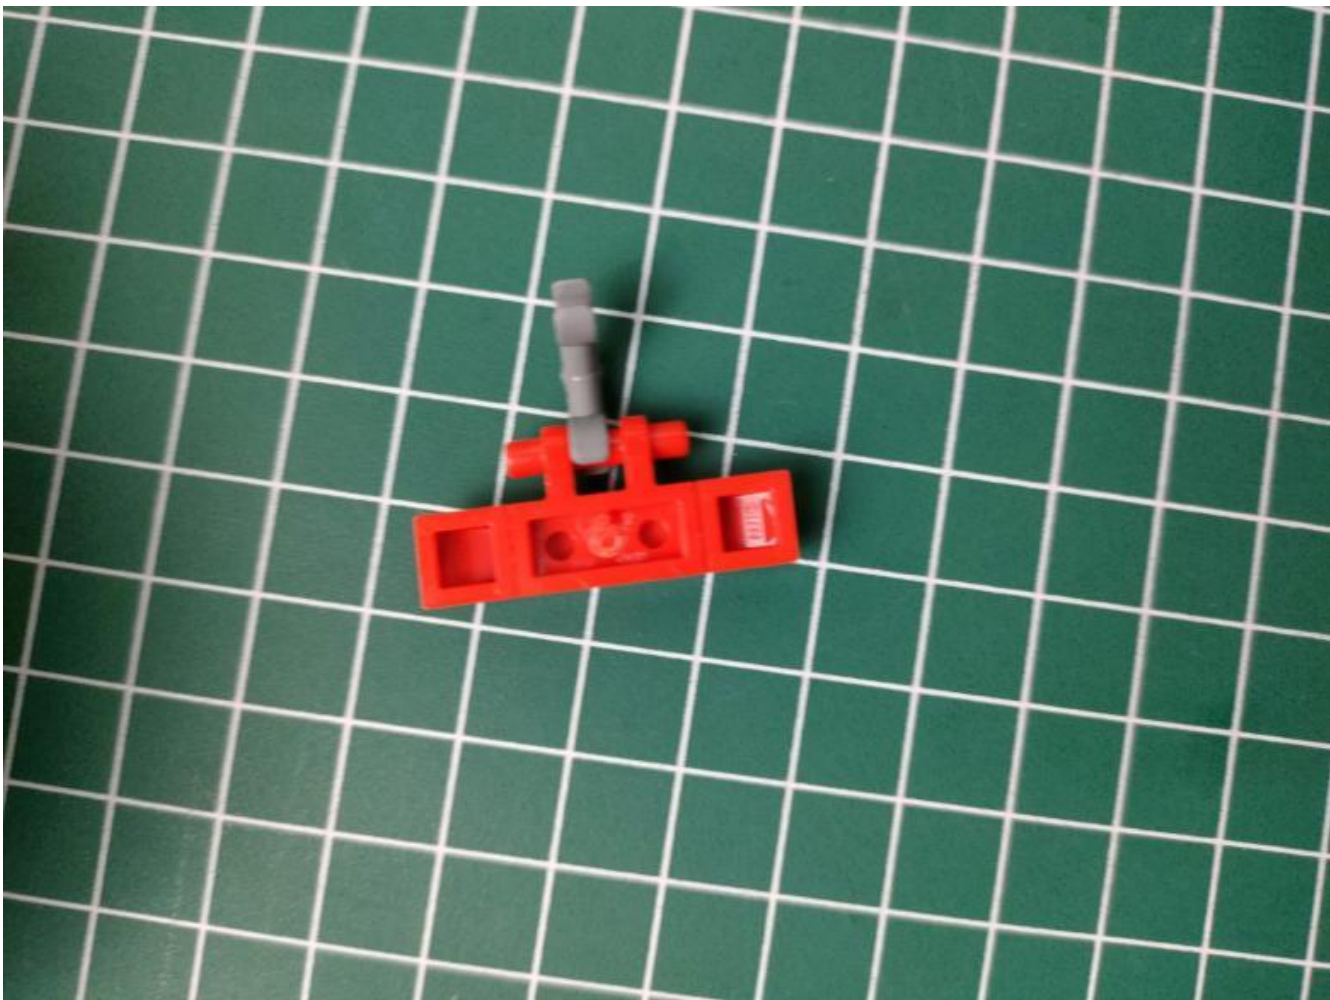

Take out the AA battery box.

Install 3 AA batteries (note the positive and negative poles).

The lighting shines normally (if the lighting does not work properly, please contact us in time).

Return to the front position of the building block assembly.