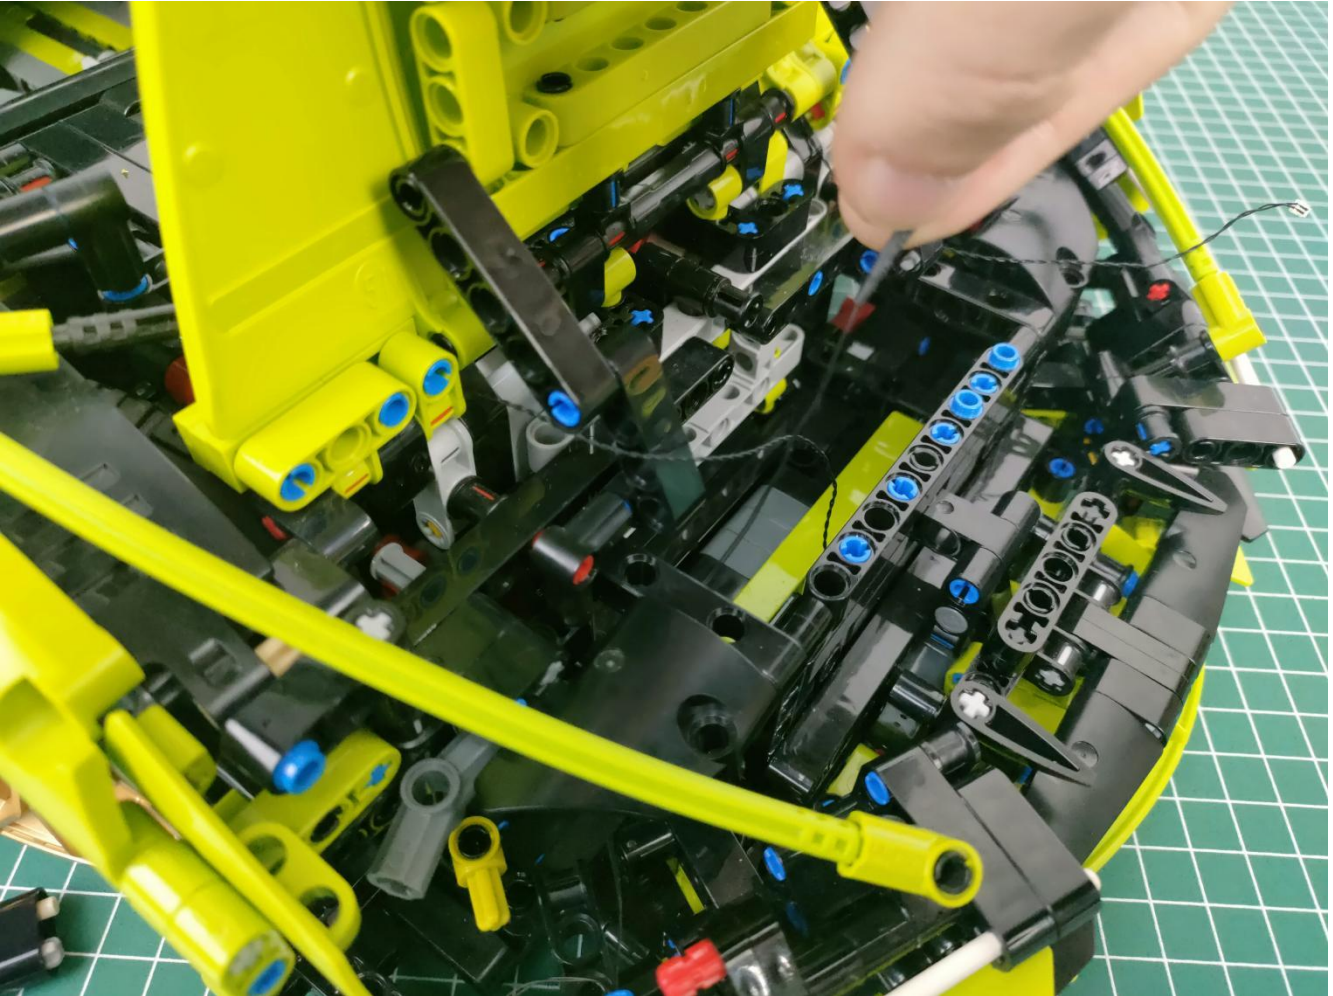

Take out the AA battery box.

Install 3 AA batteries (note the positive and negative poles).

The lighting shines normally (if the lighting does not work properly, please contact us in time).

Return to the front position of the building block assembly.