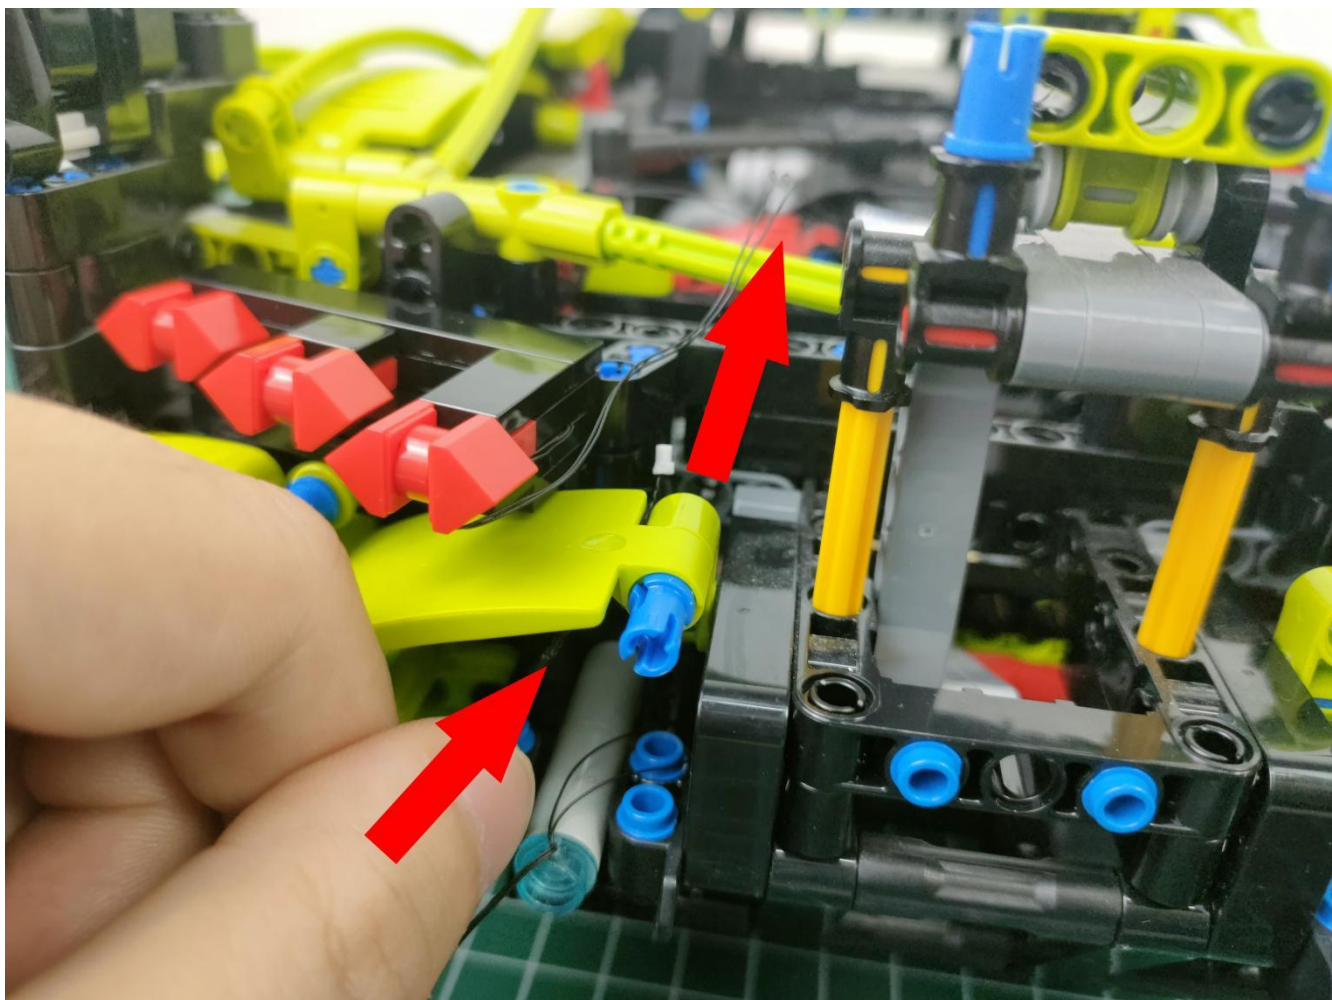

Take out the AA battery box.

Install 3 AA batteries (note the positive and negative poles).

The lighting shines normally (if the lighting does not work properly, please contact us in time).

Return to the front position of the building block assembly.