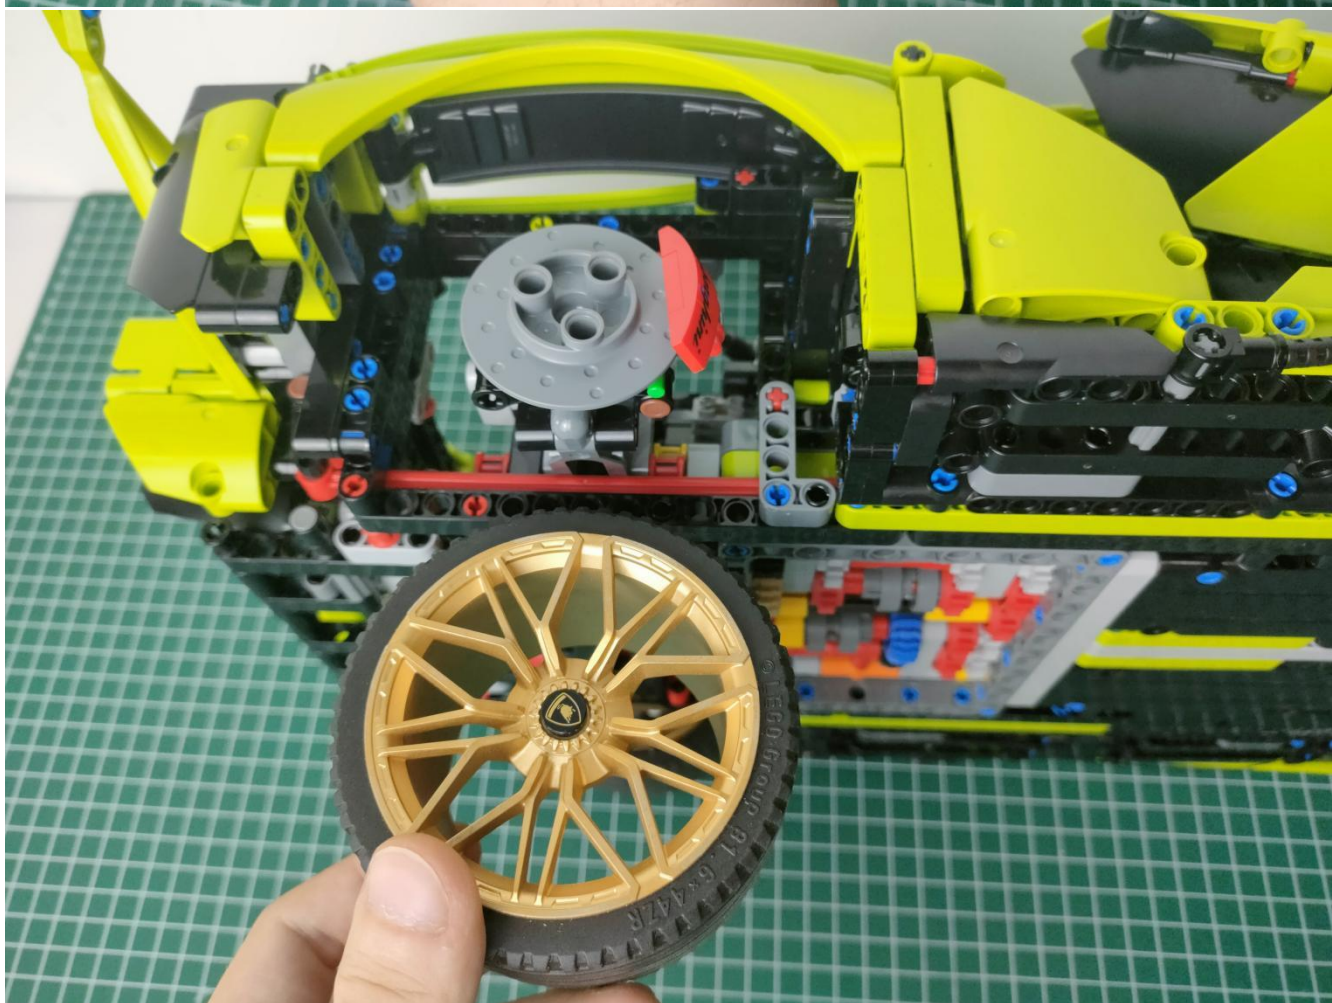

Take out the AA battery box.

Install 3 AA batteries (note the positive and negative poles).

The lighting shines normally (if the lighting does not work properly, please contact us in time).

Return to the front position of the building block assembly.