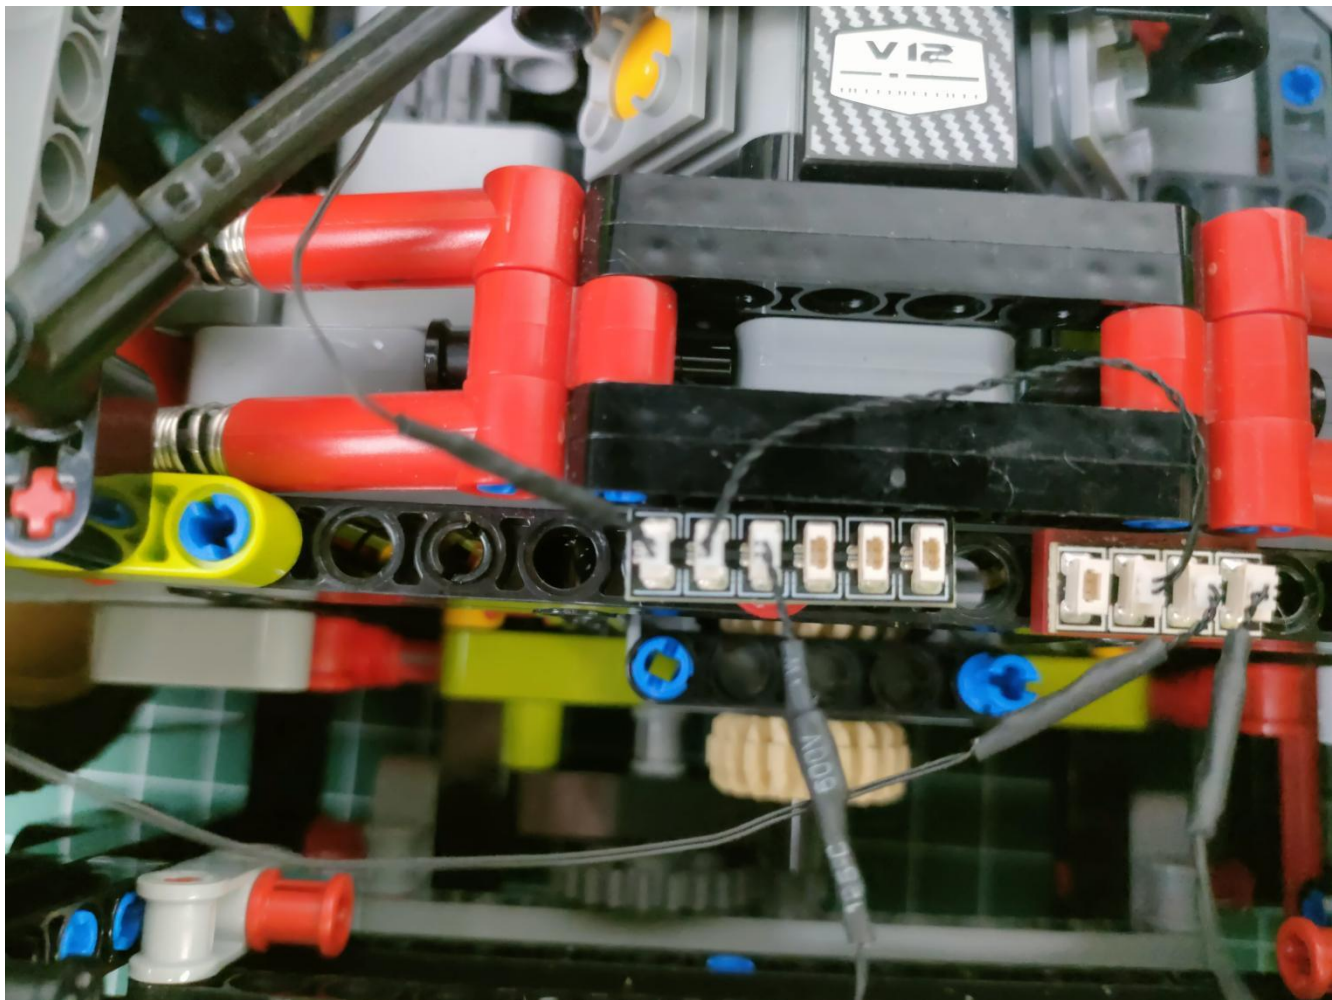

Take out the accessories inside (accessories include: AA battery box, 50cm USB power cord). The following power supply methods use mobile power, equipped with a USB power cord, and the battery box (battery self-supplied) can be used by yourself.

Take out the AA battery box.

Install 3 AA batteries (note the positive and negative poles).

The lighting shines normally (if the lighting does not work properly, please contact us in time).

Return to the front position of the building block assembly.