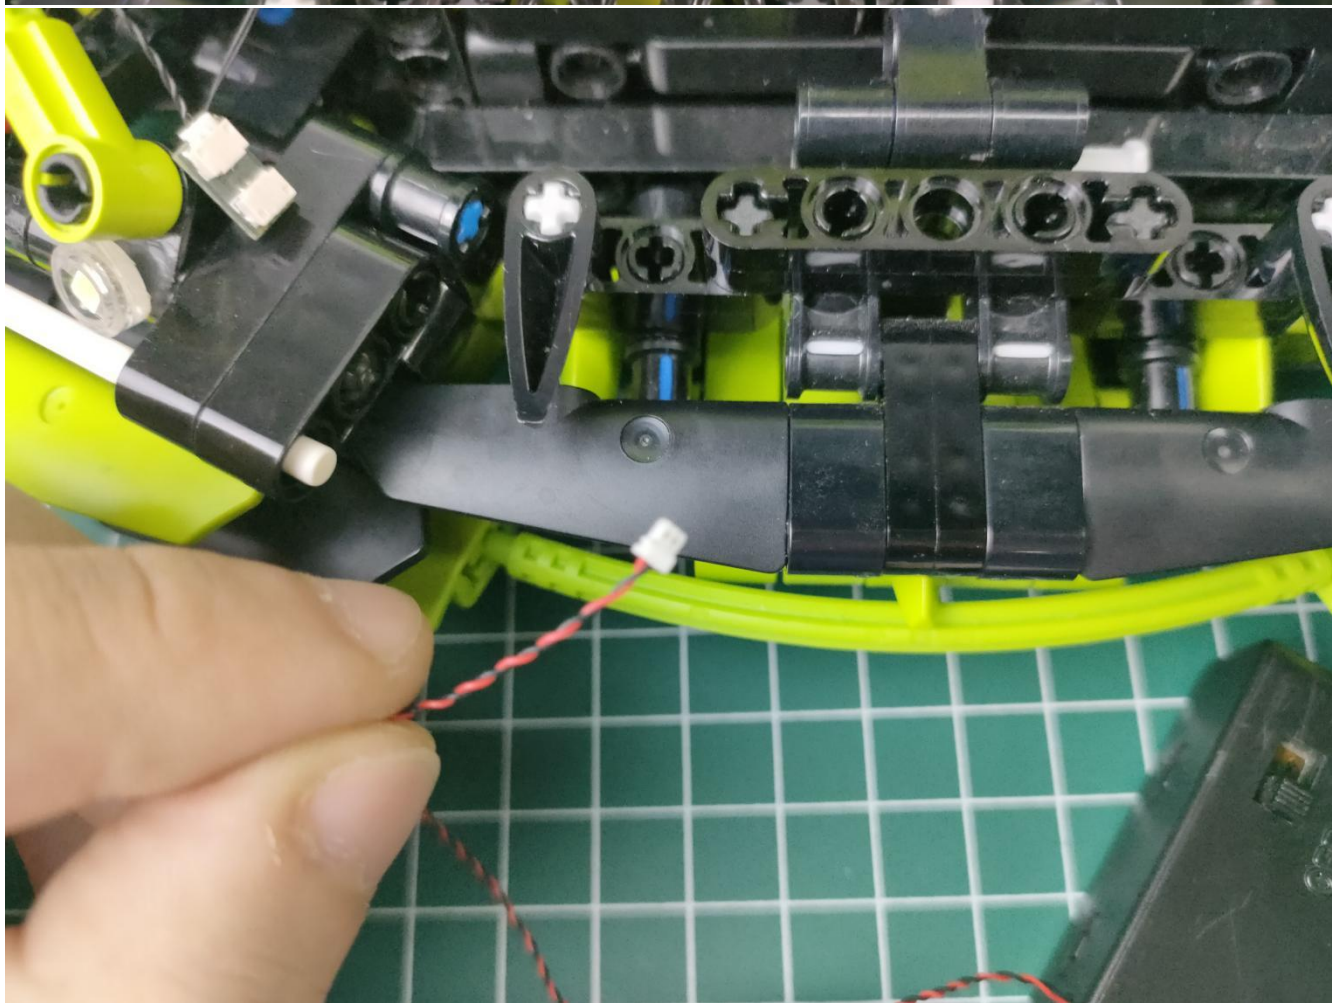

Take out the AA battery box.

Install 3 AA batteries (note the positive and negative poles).

The lighting shines normally (if the lighting does not work properly, please contact us in time).

Return to the front position of the building block assembly.