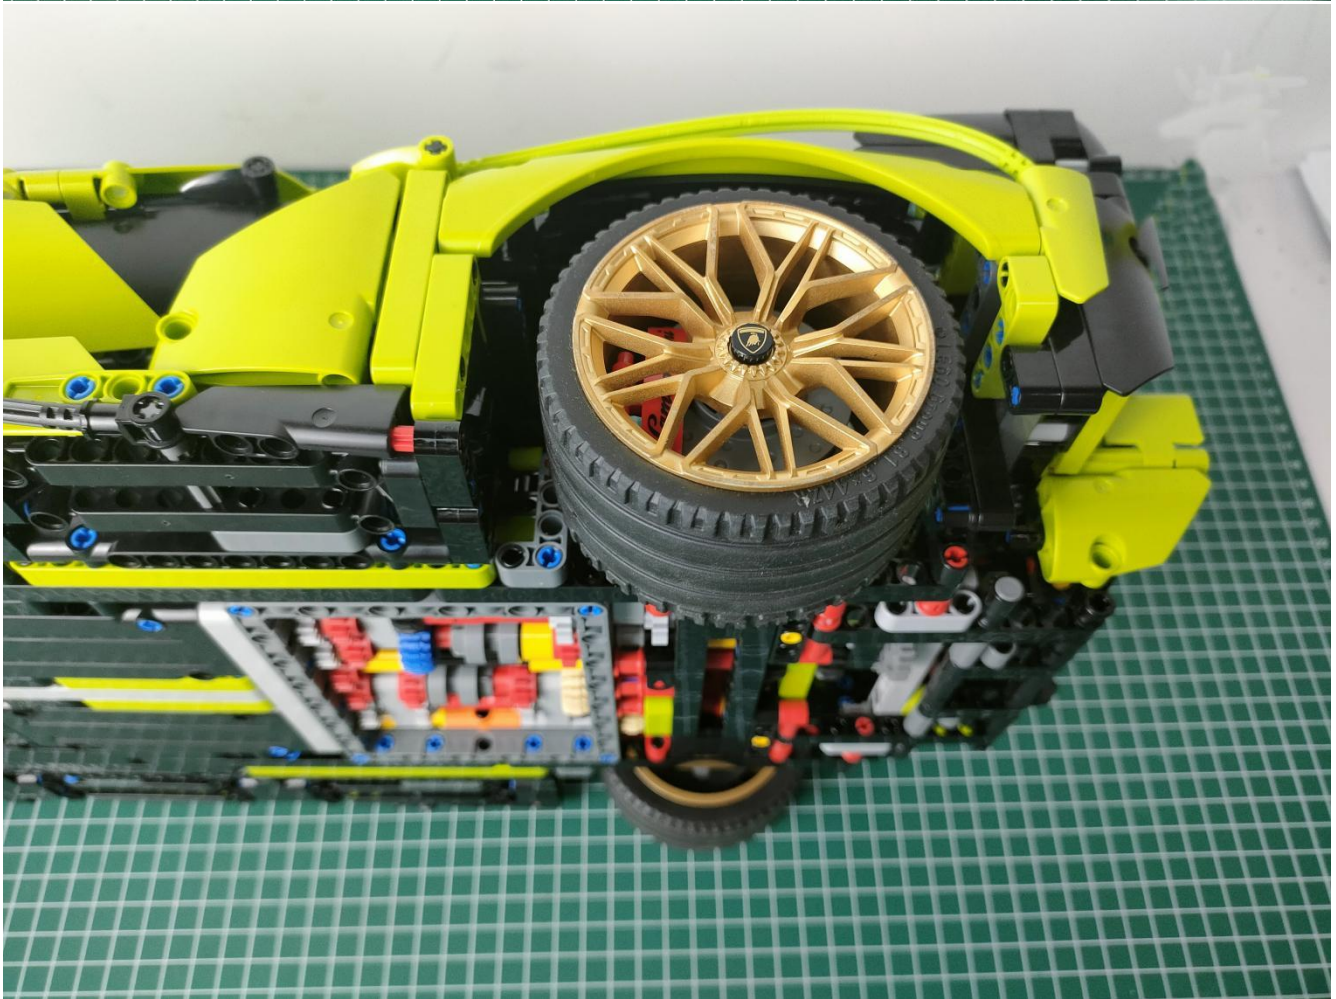

Take out the AA battery box.

Install 3 AA batteries (note the positive and negative poles).

The lighting shines normally (if the lighting does not work properly, please contact us in time).

Return to the front position of the building block assembly.