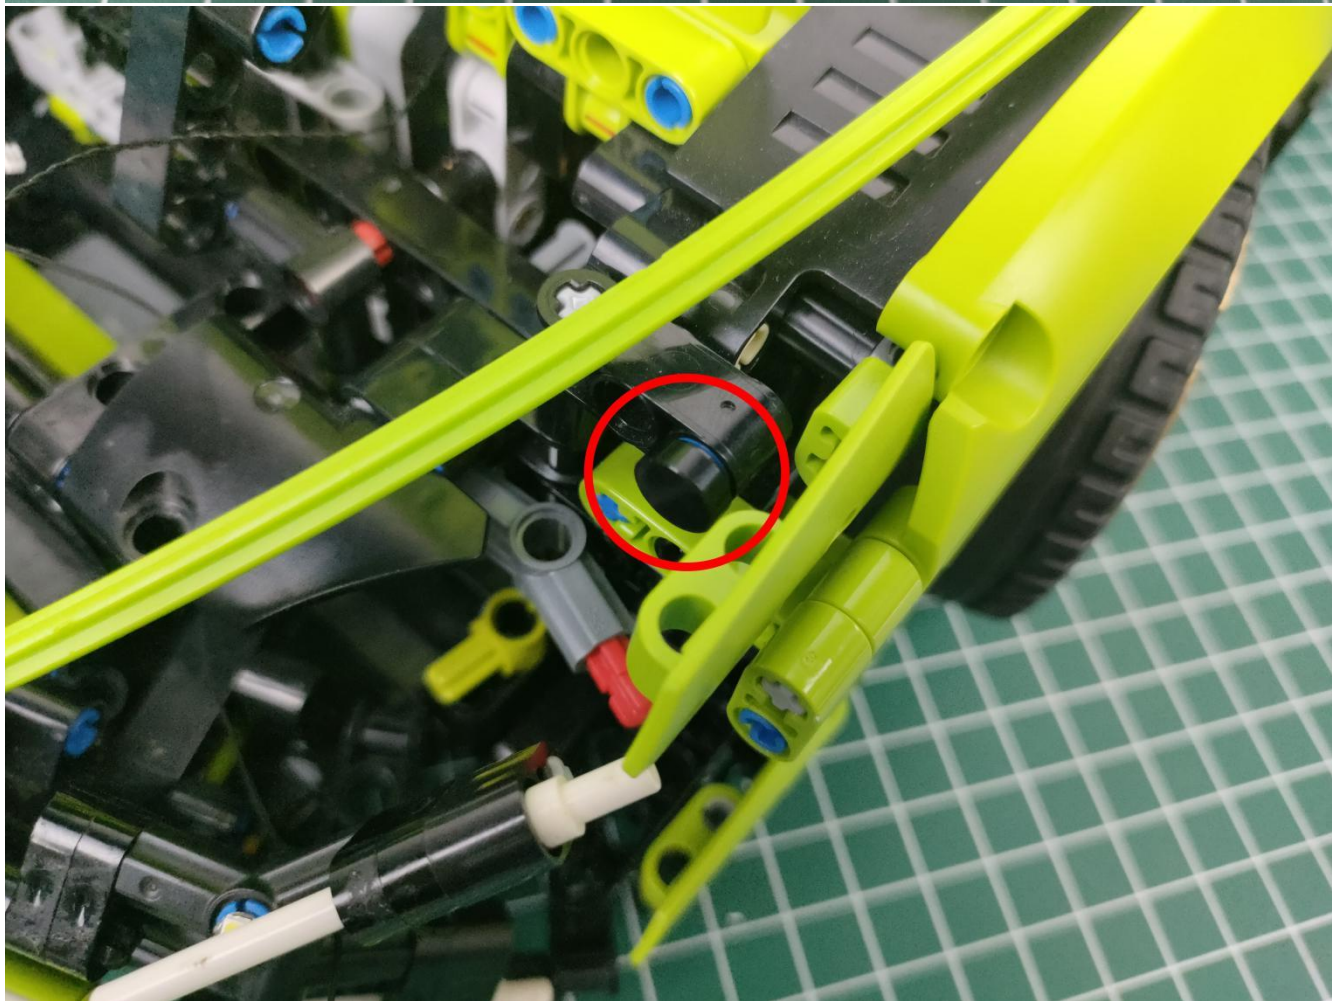

Take out the accessories inside (accessories include: AA battery box, 50cm USB power cord). The following power supply methods use mobile power, equipped with a USB power cord, and the battery box (battery self-supplied) can be used by yourself.

Take out the AA battery box.

Install 3 AA batteries (note the positive and negative poles).

The lighting shines normally (if the lighting does not work properly, please contact us in time).

Return to the front position of the building block assembly.