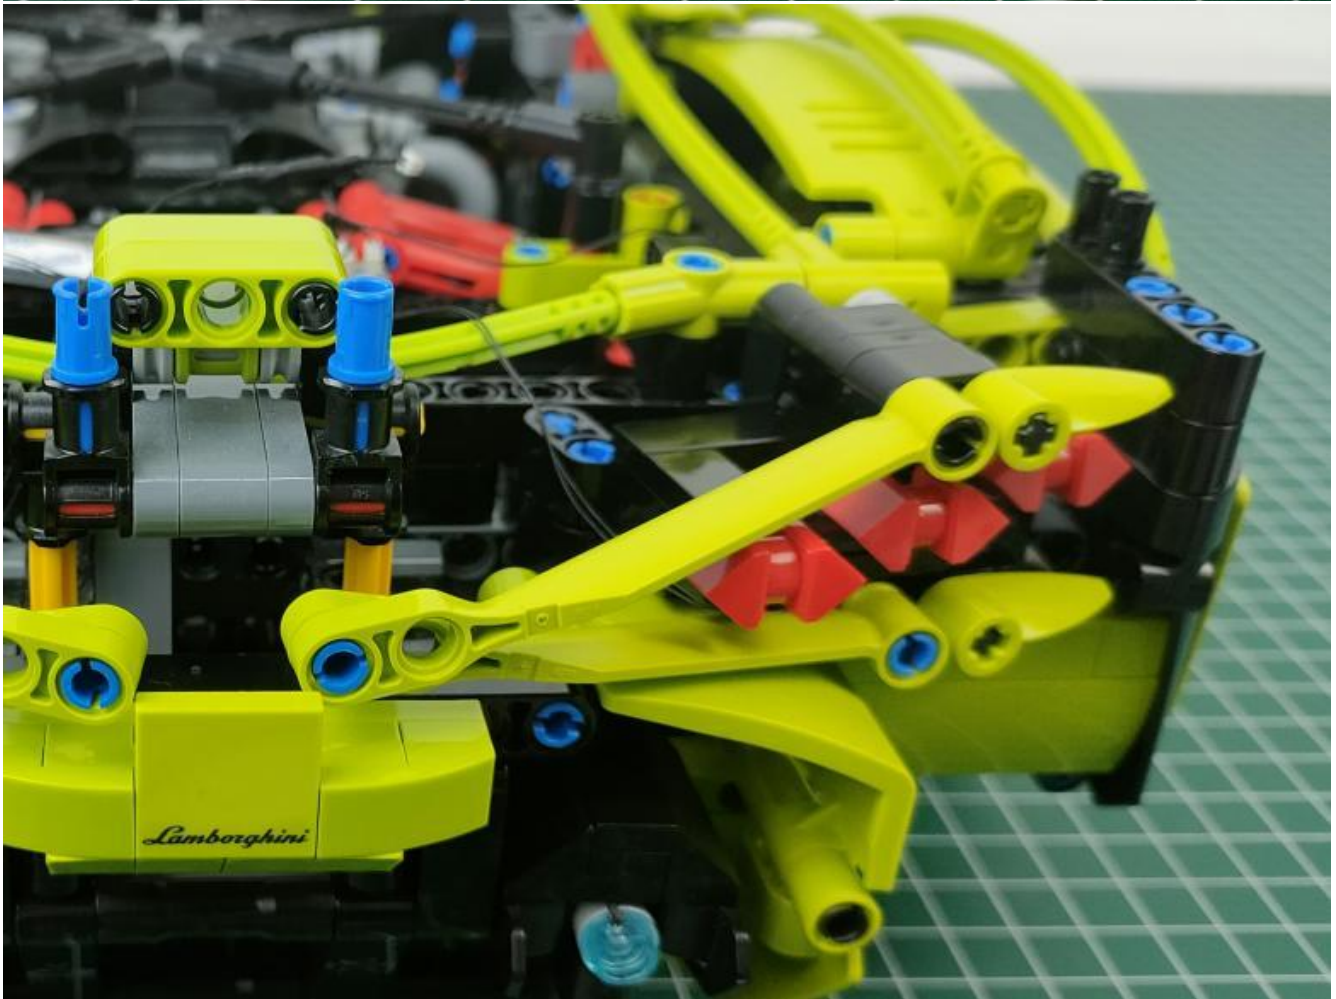

Take out the AA battery box.

Install 3 AA batteries (note the positive and negative poles).

The lighting shines normally (if the lighting does not work properly, please contact us in time).

Return to the front position of the building block assembly.