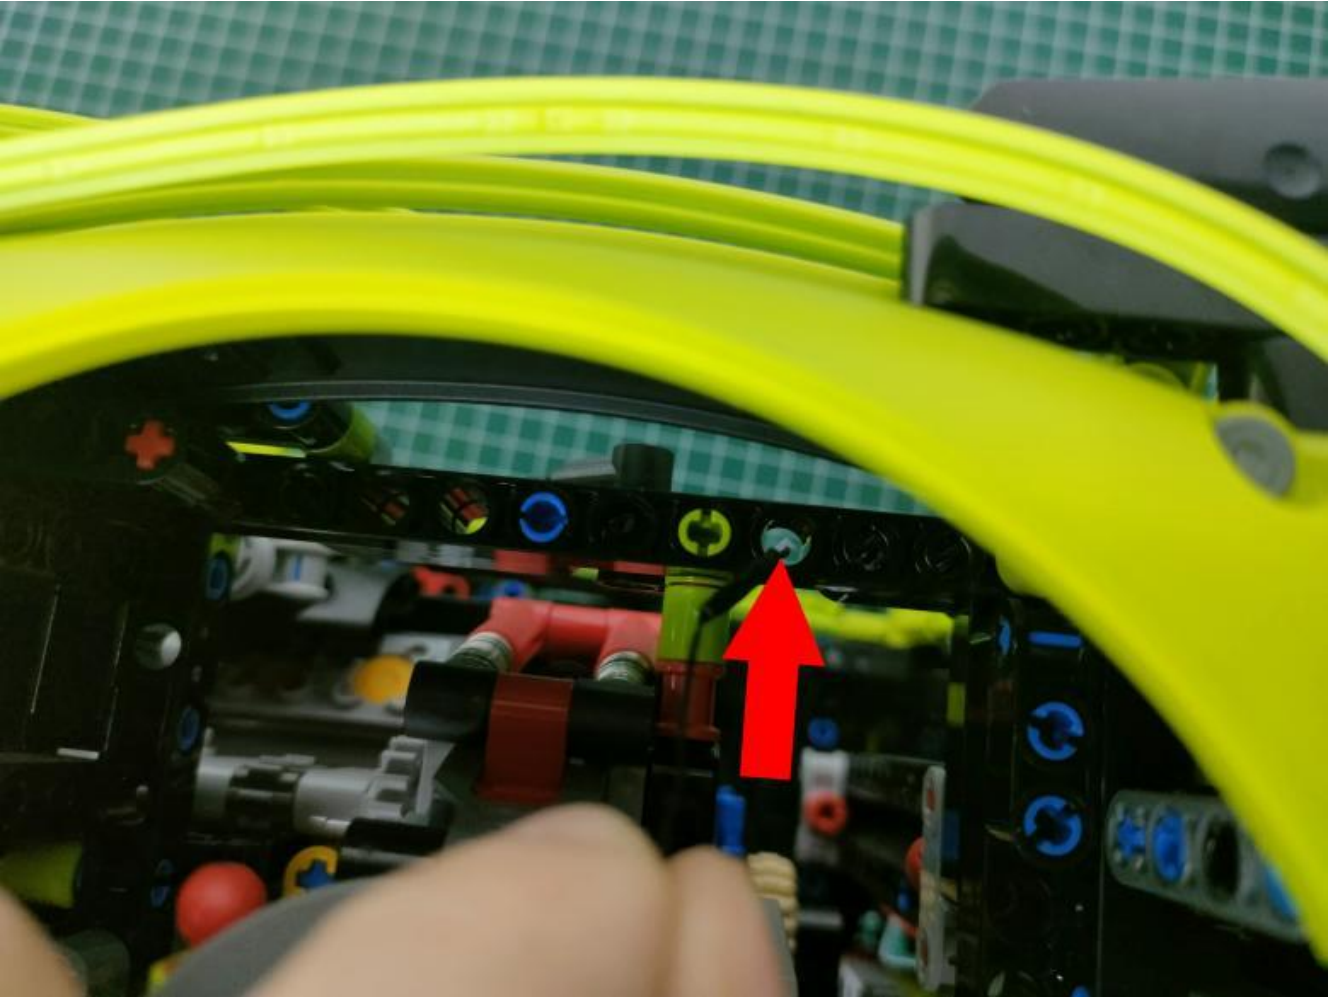

Take out the accessories inside (accessories include: AA battery box, 50cm USB power cord). The following power supply methods use mobile power, equipped with a USB power cord, and the battery box (battery self-supplied) can be used by yourself.

Take out the AA battery box.

Install 3 AA batteries (note the positive and negative poles).

The lighting shines normally (if the lighting does not work properly, please contact us in time).

Return to the front position of the building block assembly.