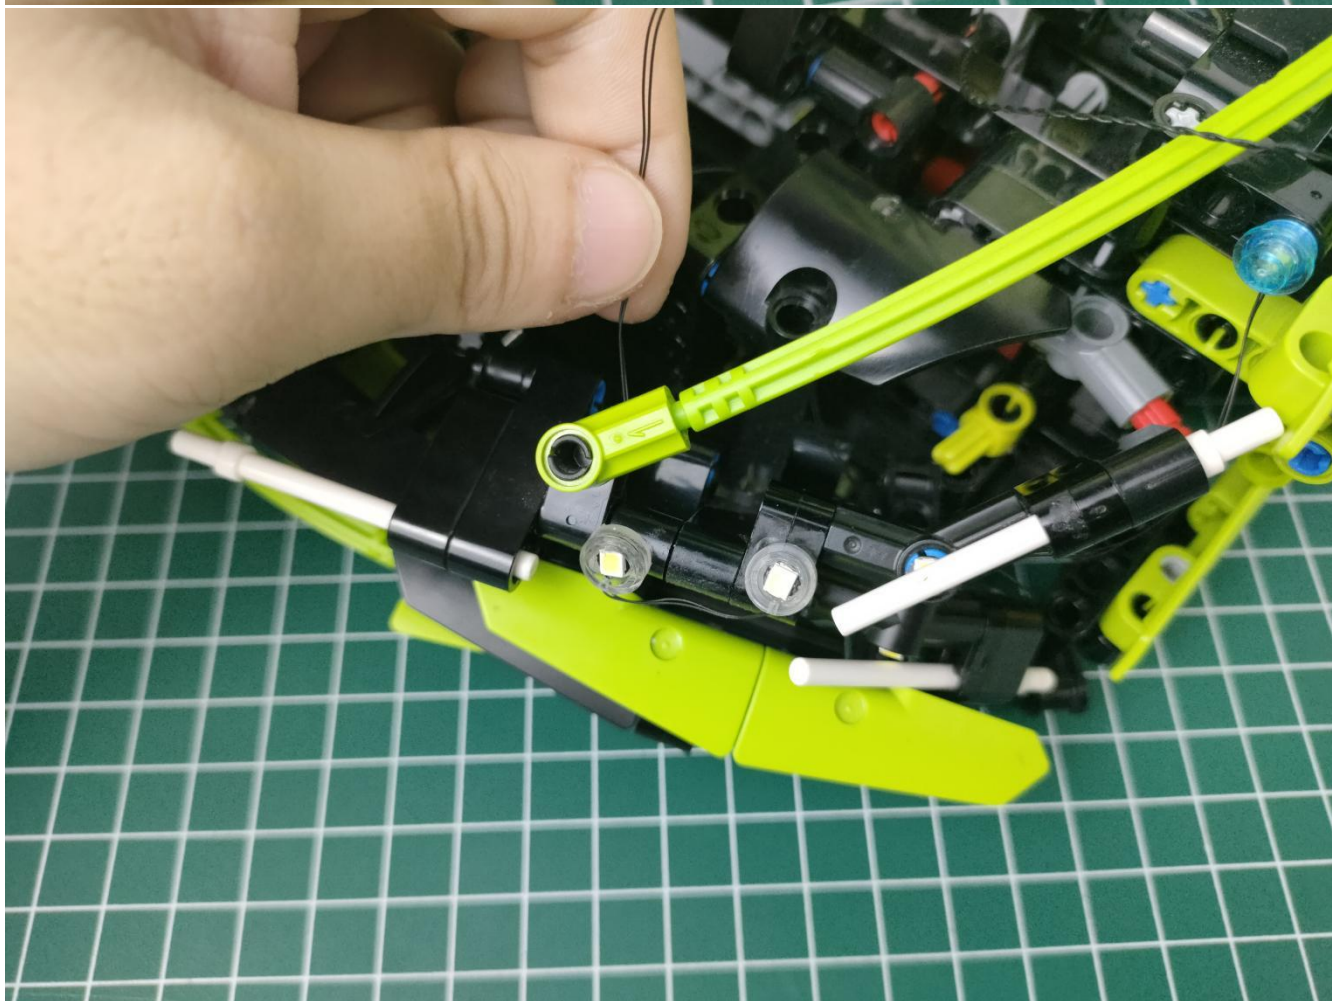

Take out the AA battery box.

Install 3 AA batteries (note the positive and negative poles).

The lighting shines normally (if the lighting does not work properly, please contact us in time).

Return to the front position of the building block assembly.