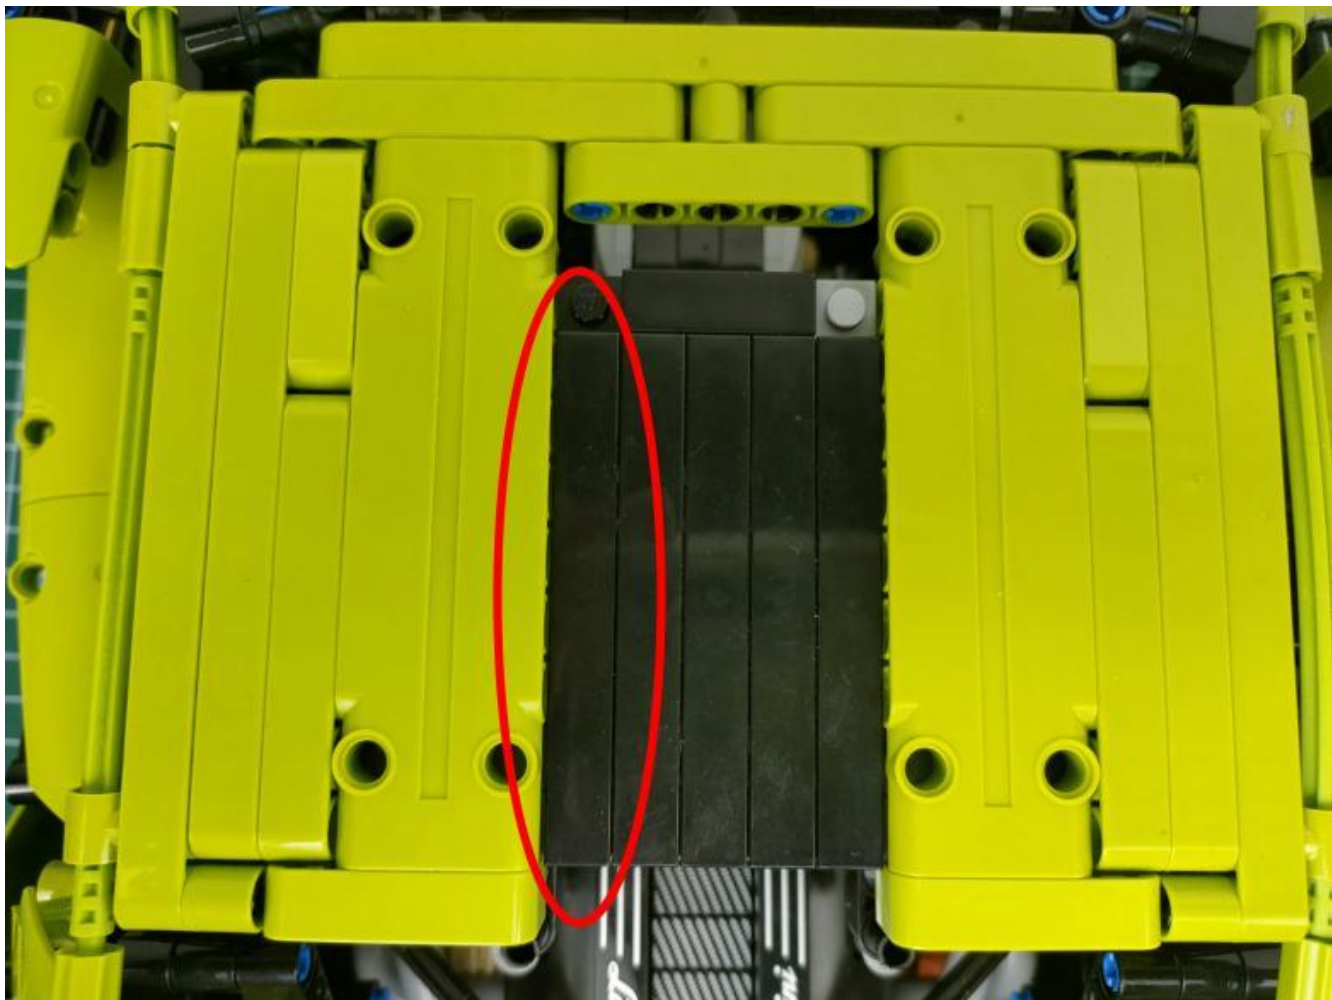

Take out the accessories inside (accessories include: AA battery box, 50cm USB power cord). The following power supply methods use mobile power, equipped with a USB power cord, and the battery box (battery self-supplied) can be used by yourself.

Take out the AA battery box.

Install 3 AA batteries (note the positive and negative poles).

The lighting shines normally (if the lighting does not work properly, please contact us in time).

Return to the front position of the building block assembly.