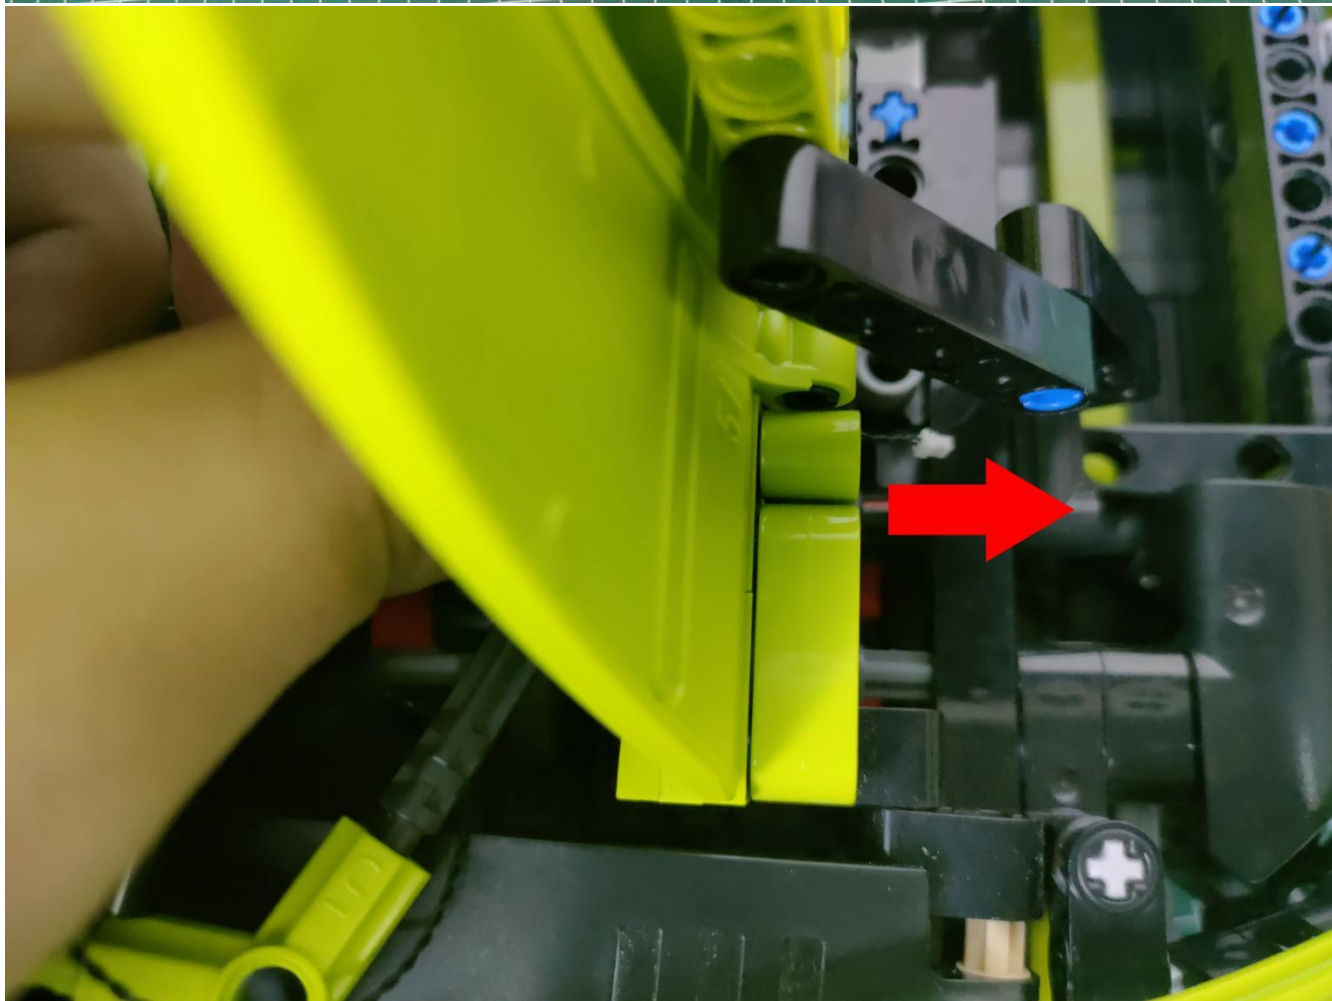

Take out the accessories inside (accessories include: AA battery box, 50cm USB power cord). The following power supply methods use mobile power, equipped with a USB power cord, and the battery box (battery self-supplied) can be used by yourself.

Take out the AA battery box.

Install 3 AA batteries (note the positive and negative poles).

The lighting shines normally (if the lighting does not work properly, please contact us in time).

Return to the front position of the building block assembly.