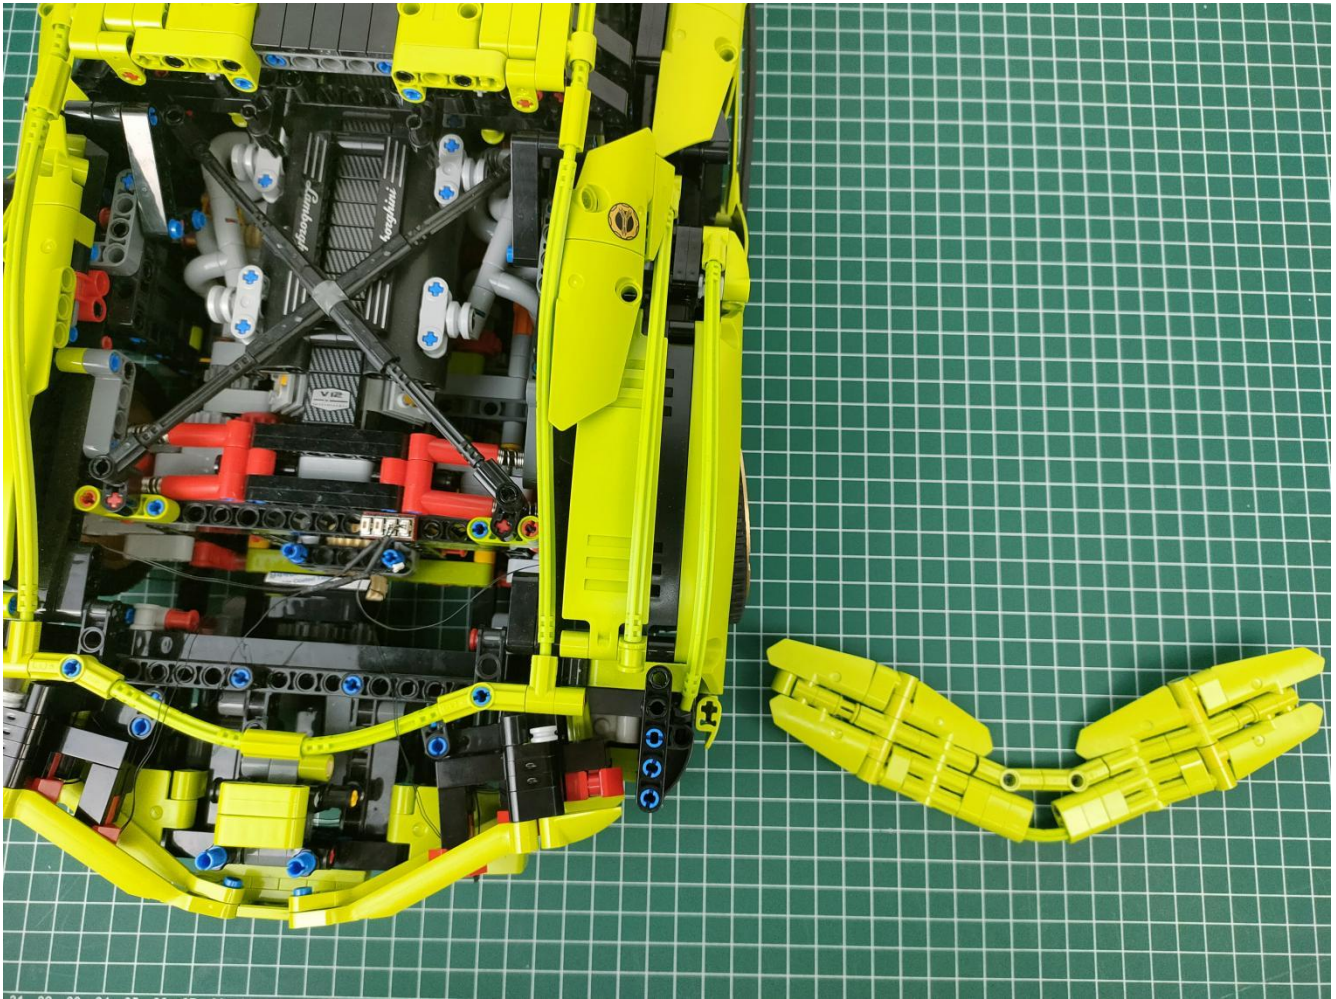

Take out the AA battery box.

Install 3 AA batteries (note the positive and negative poles).

The lighting shines normally (if the lighting does not work properly, please contact us in time).

Return to the front position of the building block assembly.