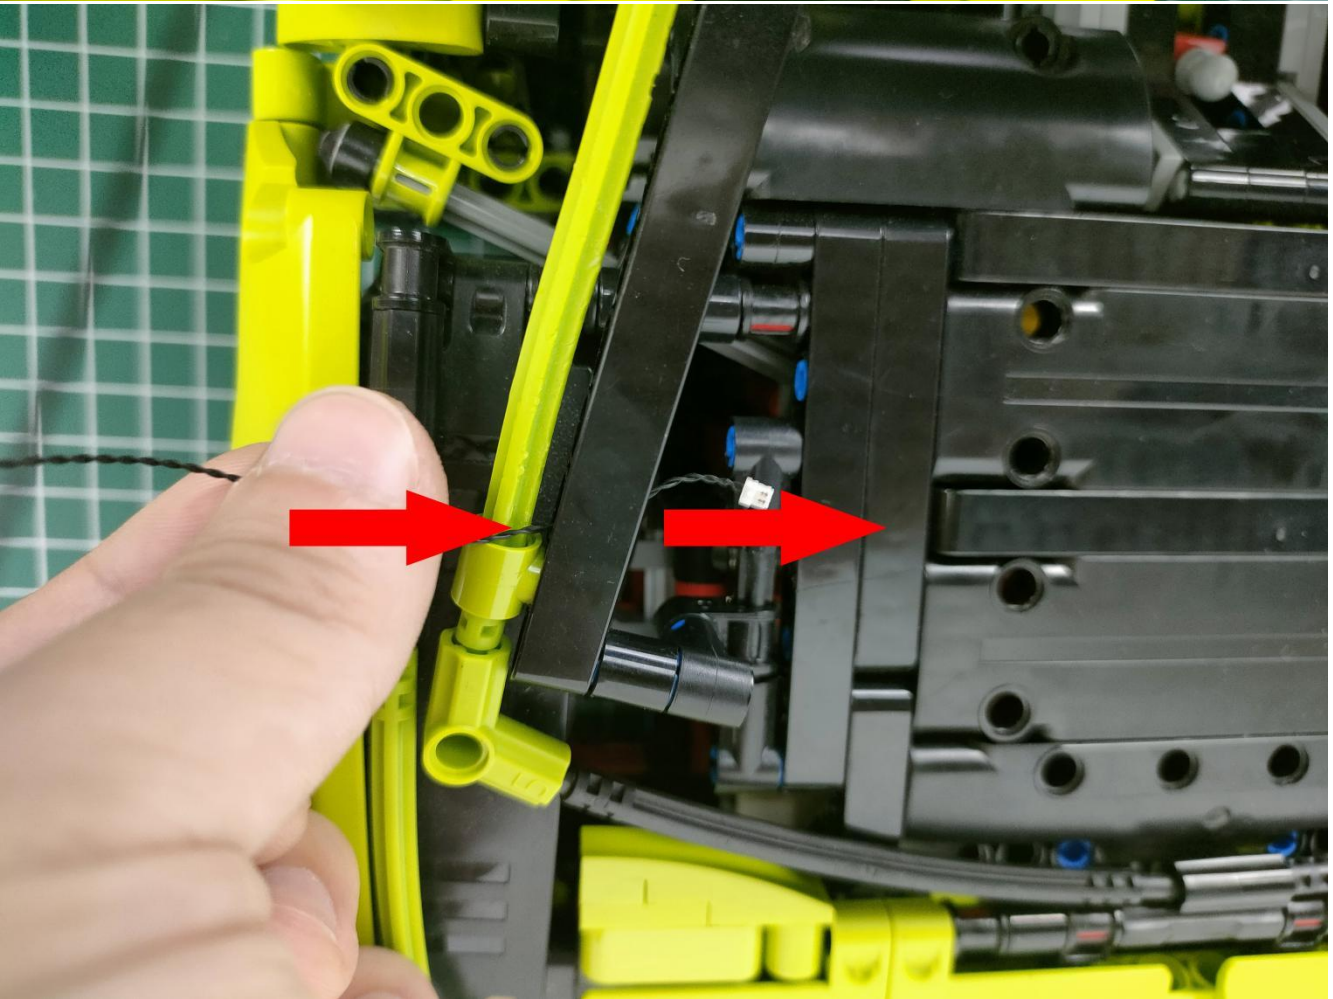

Take out the accessories inside (accessories include: AA battery box, 50cm USB power cord). The following power supply methods use mobile power, equipped with a USB power cord, and the battery box (battery self-supplied) can be used by yourself.

Take out the AA battery box.

Install 3 AA batteries (note the positive and negative poles).

The lighting shines normally (if the lighting does not work properly, please contact us in time).

Return to the front position of the building block assembly.