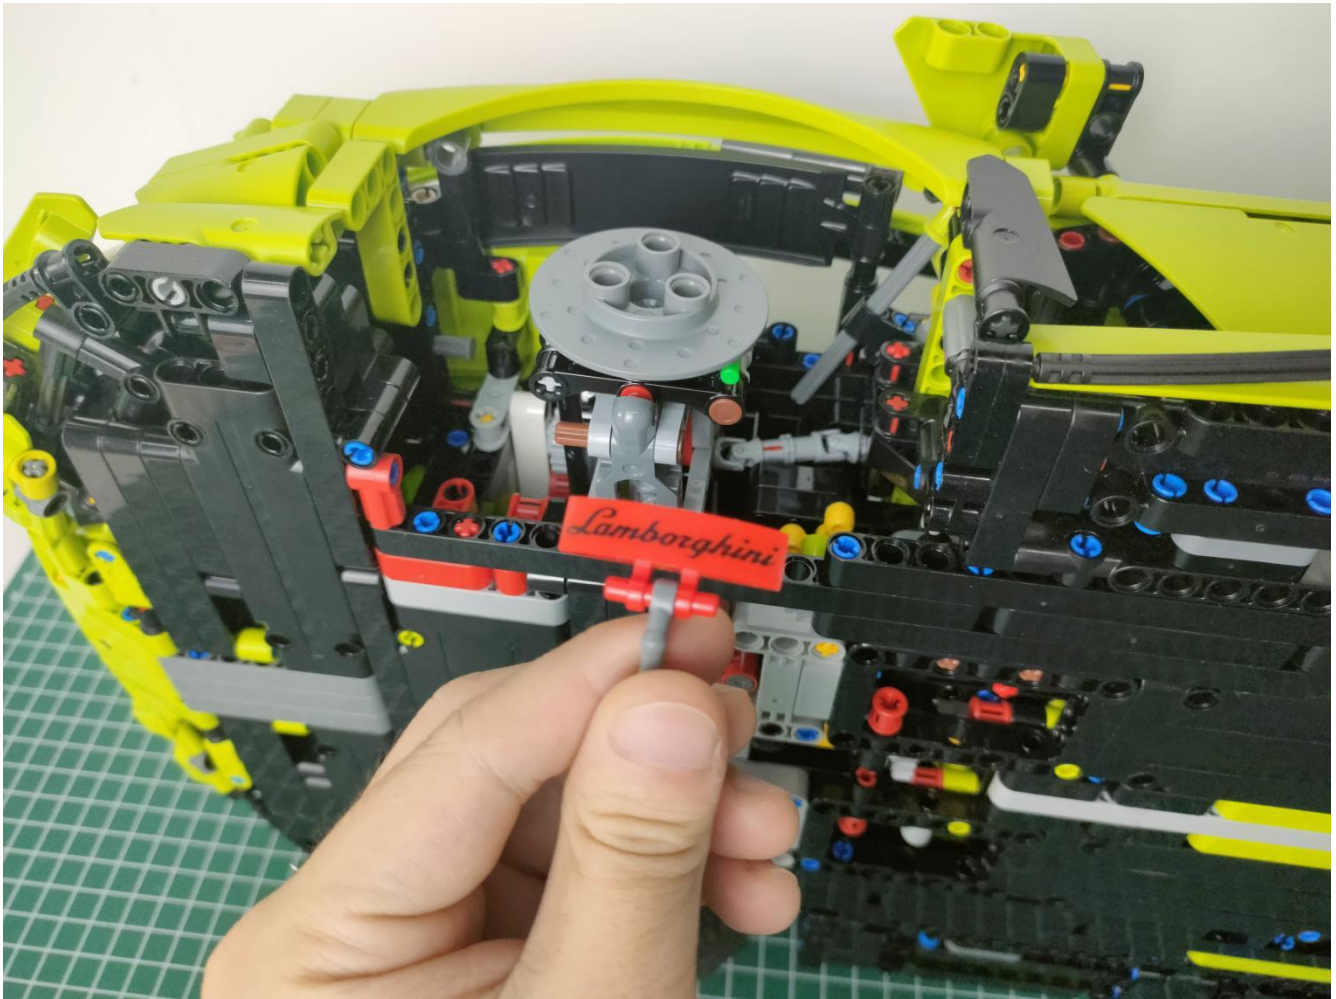

Take out the AA battery box.

Install 3 AA batteries (note the positive and negative poles).

The lighting shines normally (if the lighting does not work properly, please contact us in time).

Return to the front position of the building block assembly.