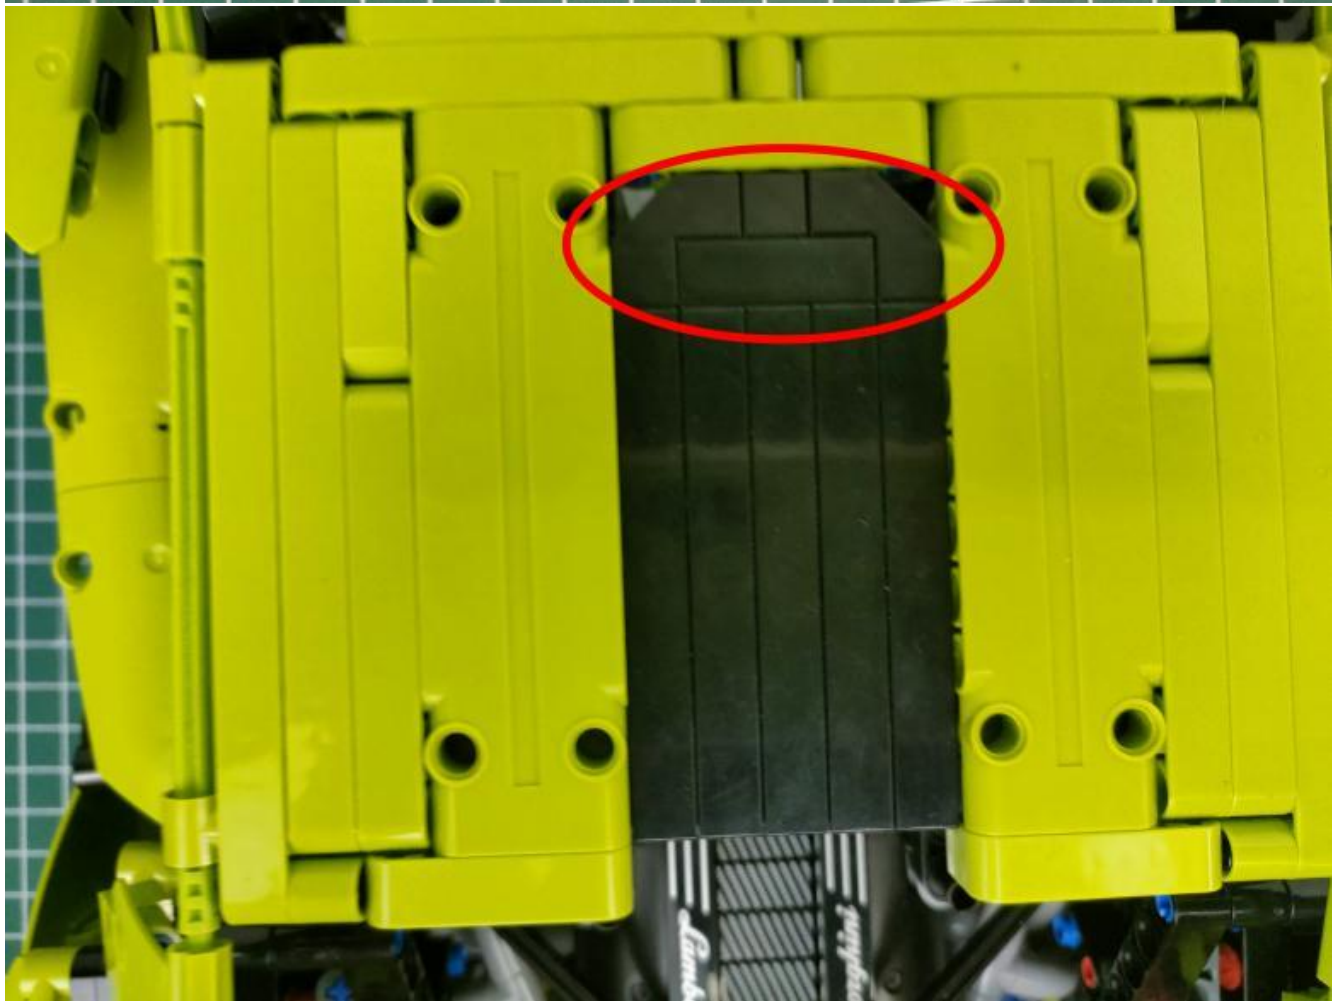

Take out the accessories inside (accessories include: AA battery box, 50cm USB power cord). The following power supply methods use mobile power, equipped with a USB power cord, and the battery box (battery self-supplied) can be used by yourself.

Take out the AA battery box.

Install 3 AA batteries (note the positive and negative poles).

The lighting shines normally (if the lighting does not work properly, please contact us in time).

Return to the front position of the building block assembly.