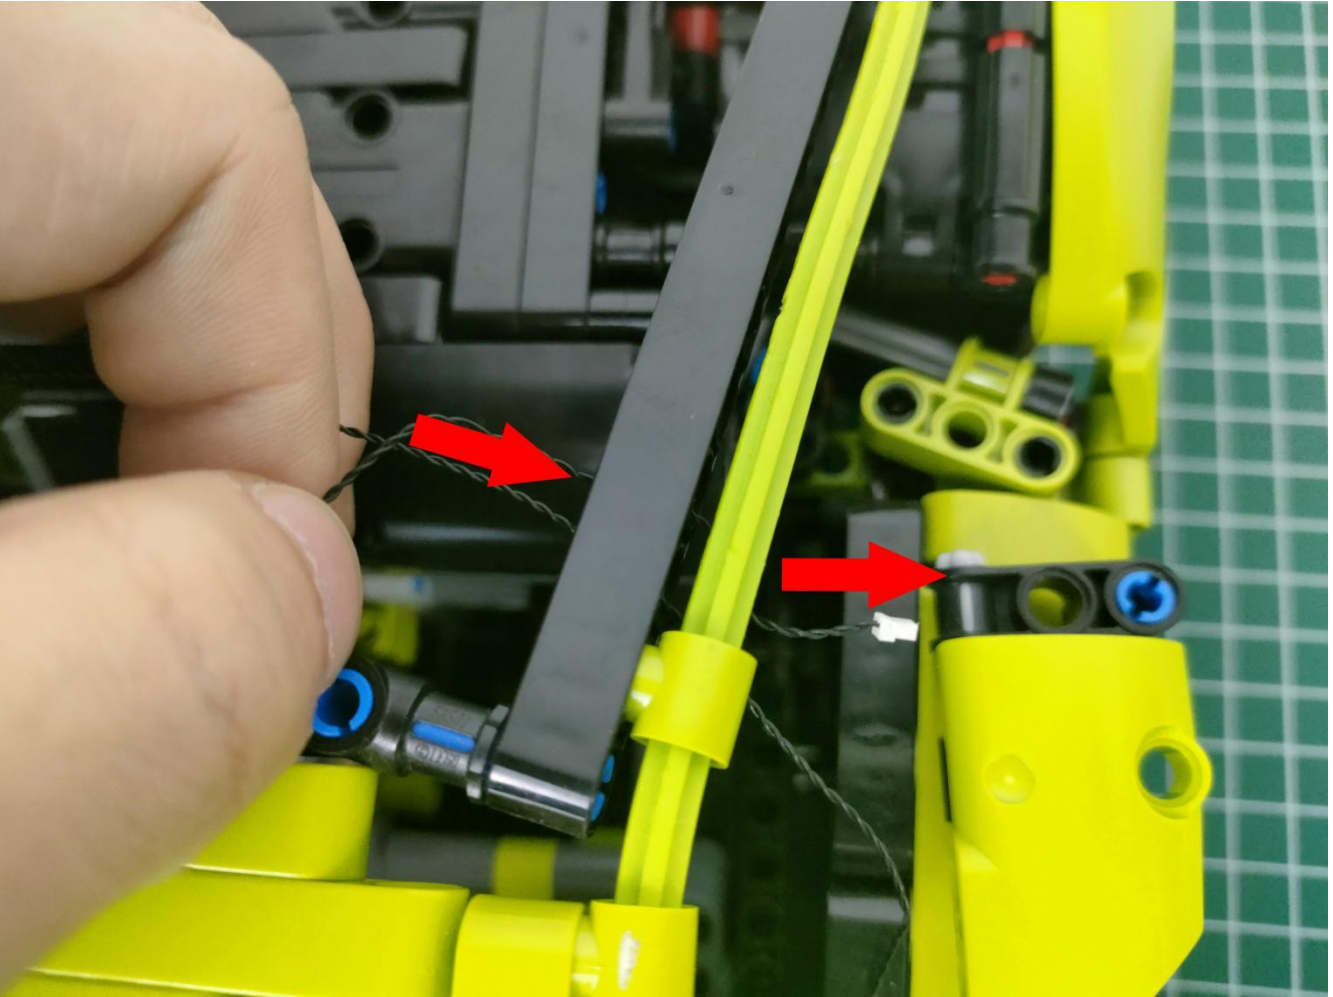

Take out the AA battery box.

Install 3 AA batteries (note the positive and negative poles).

The lighting shines normally (if the lighting does not work properly, please contact us in time).

Return to the front position of the building block assembly.