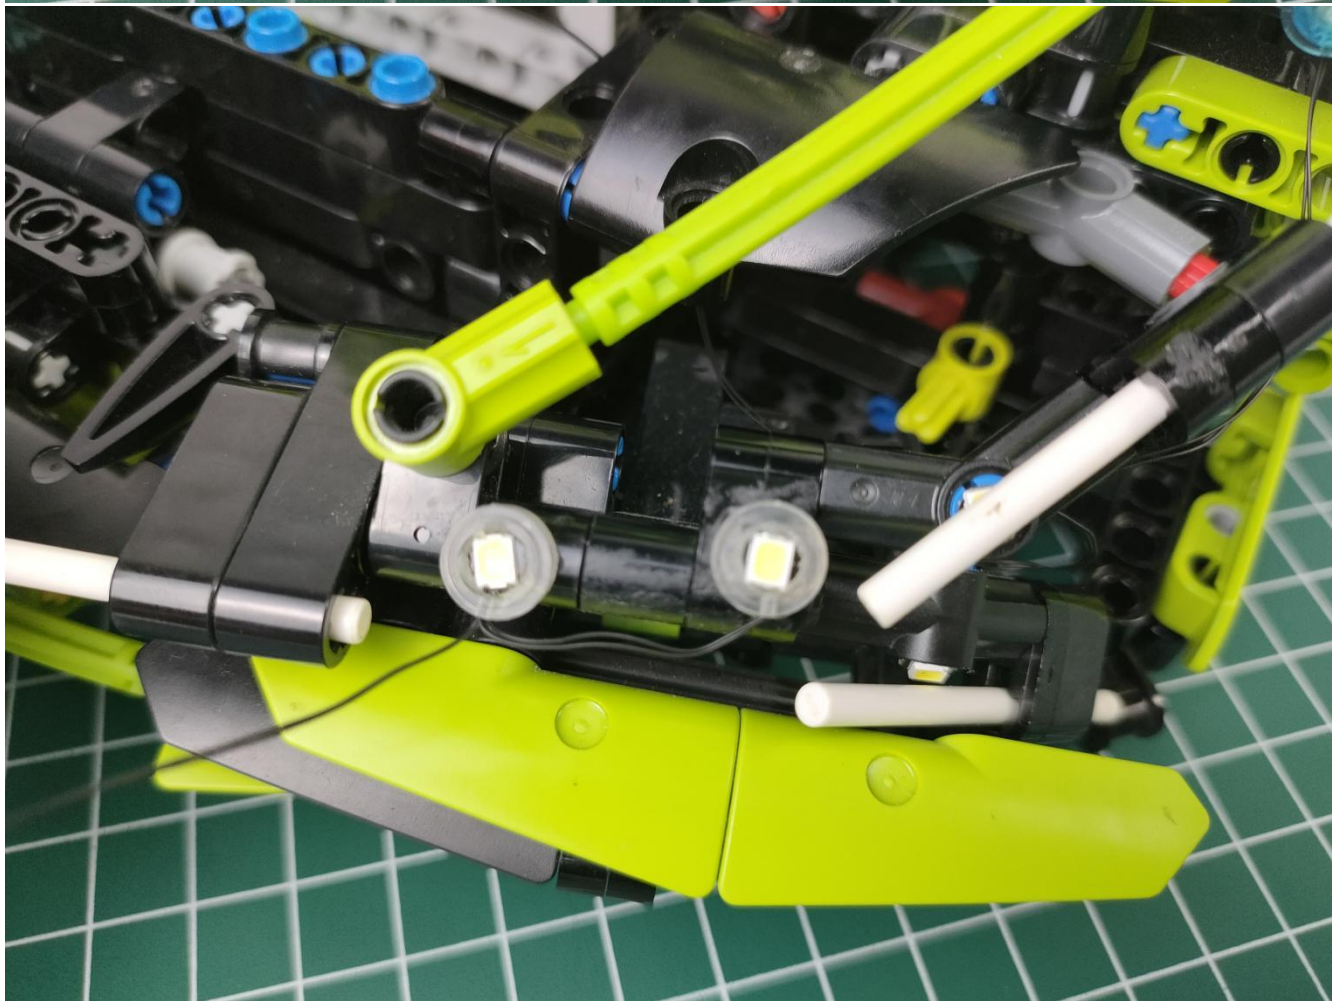

Take out the AA battery box.

Install 3 AA batteries (note the positive and negative poles).

The lighting shines normally (if the lighting does not work properly, please contact us in time).

Return to the front position of the building block assembly.