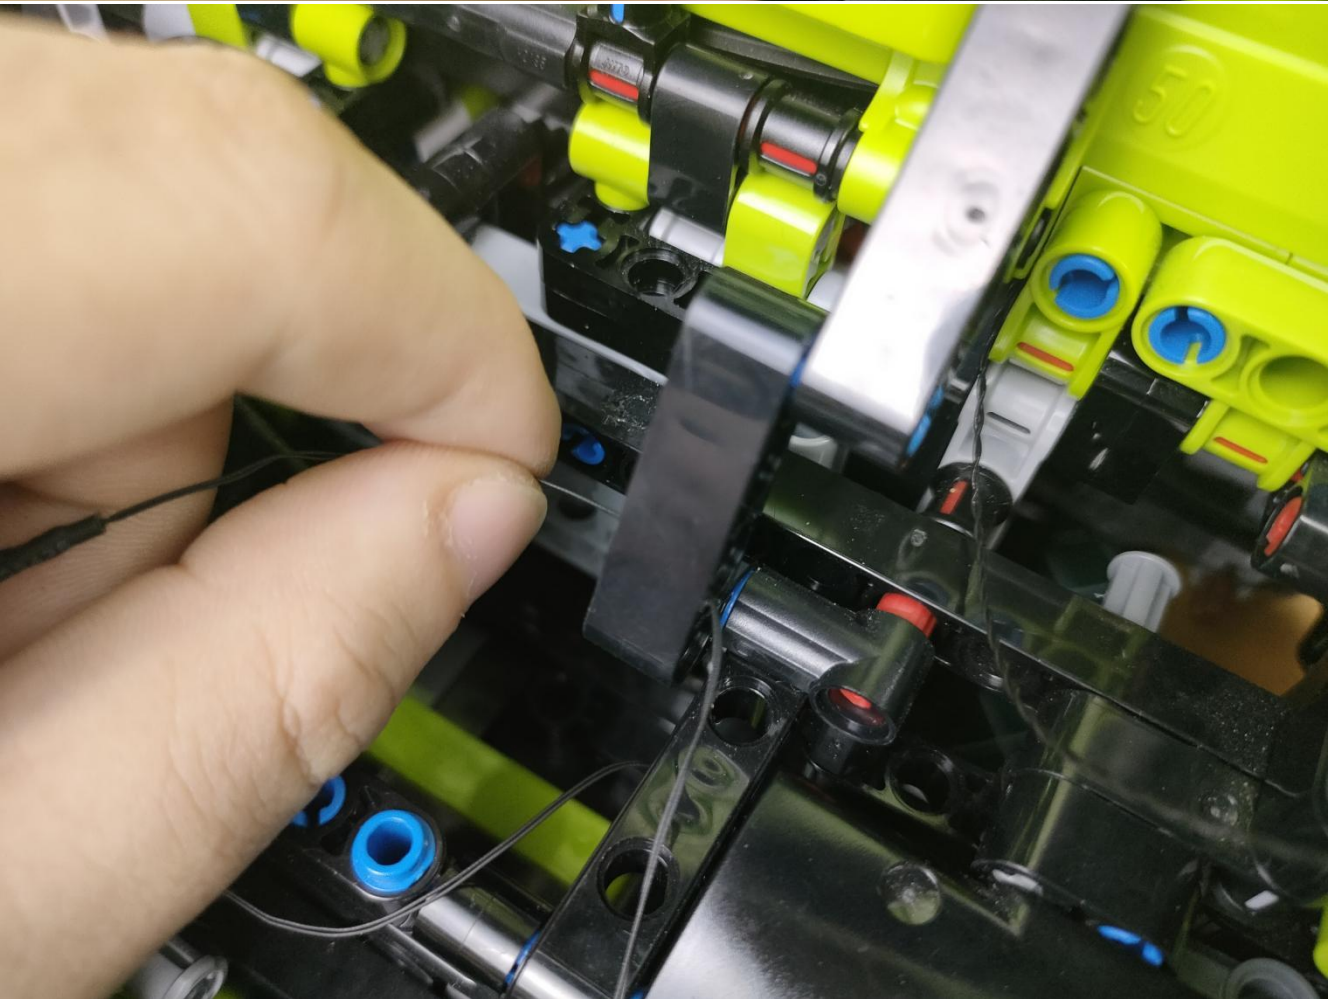

Take out the AA battery box.

Install 3 AA batteries (note the positive and negative poles).

The lighting shines normally (if the lighting does not work properly, please contact us in time).

Return to the front position of the building block assembly.