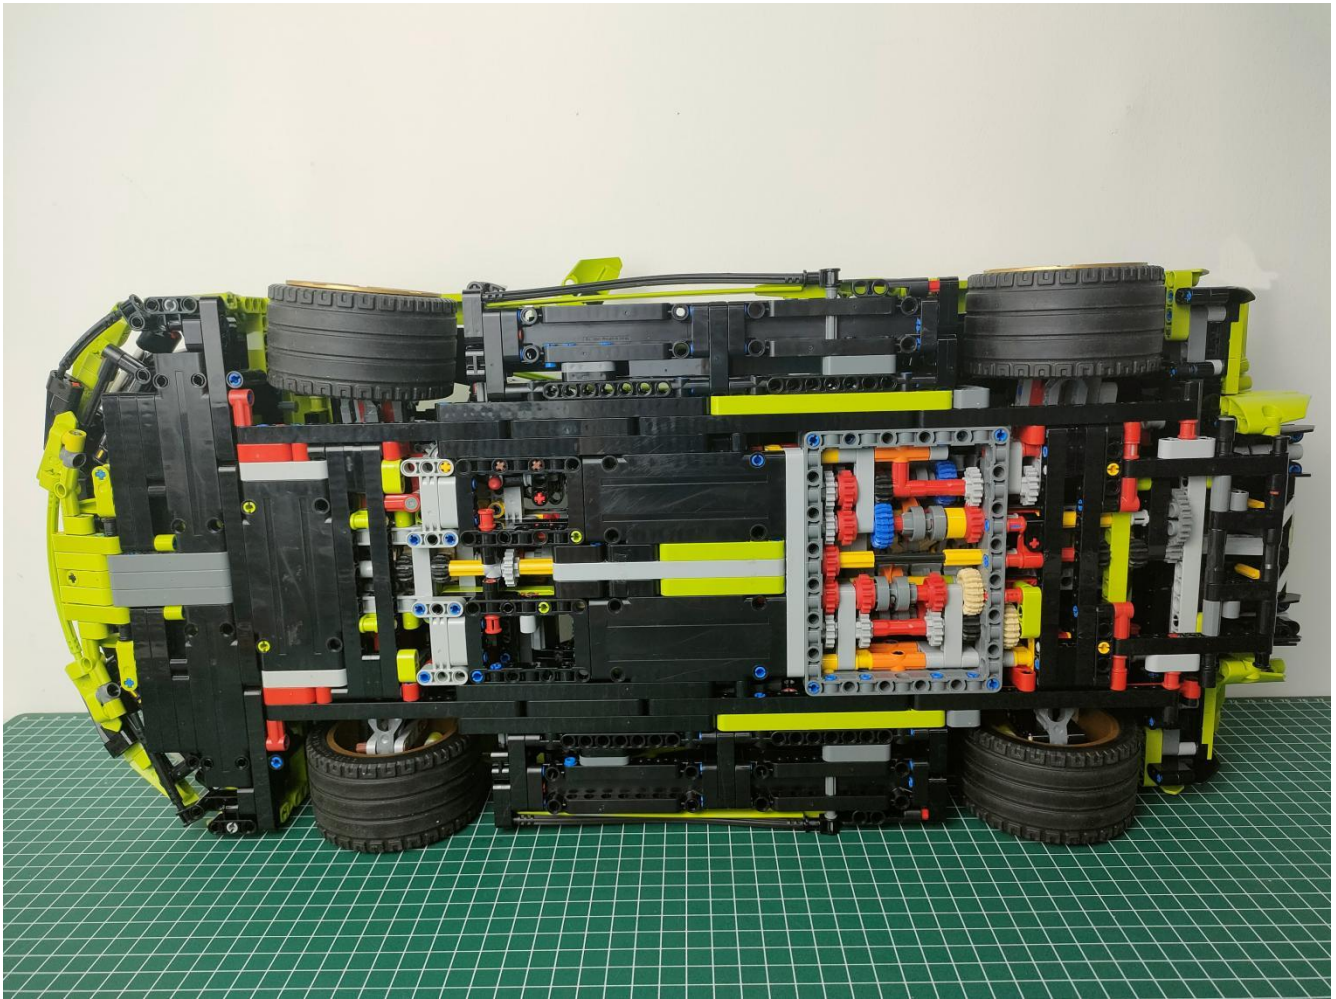

Take out the AA battery box.

Install 3 AA batteries (note the positive and negative poles).

The lighting shines normally (if the lighting does not work properly, please contact us in time).

Return to the front position of the building block assembly.