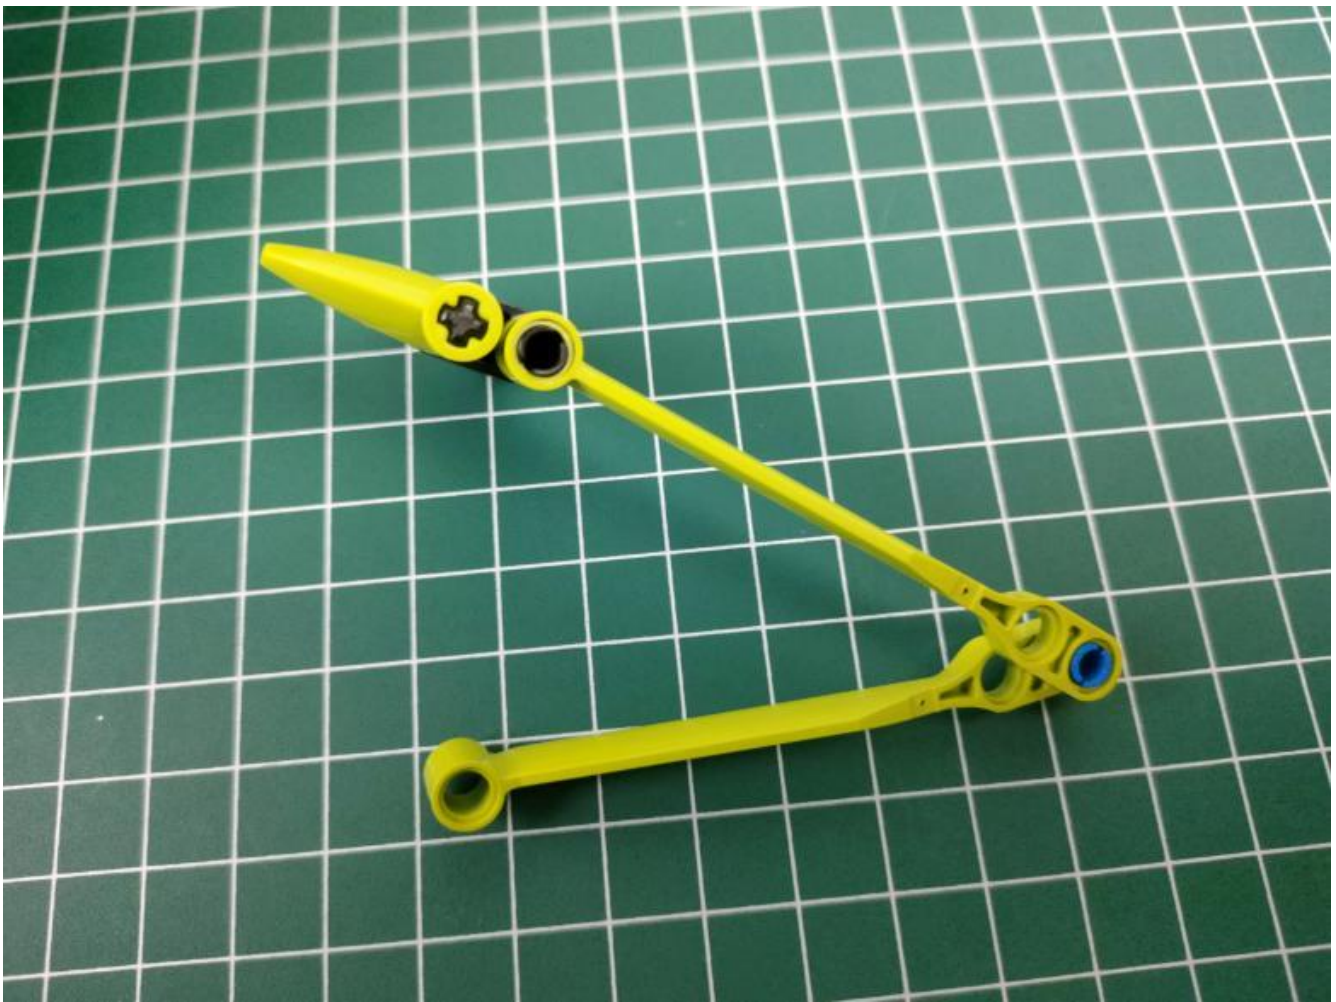

Take out the AA battery box.

Install 3 AA batteries (note the positive and negative poles).

The lighting shines normally (if the lighting does not work properly, please contact us in time).

Return to the front position of the building block assembly.