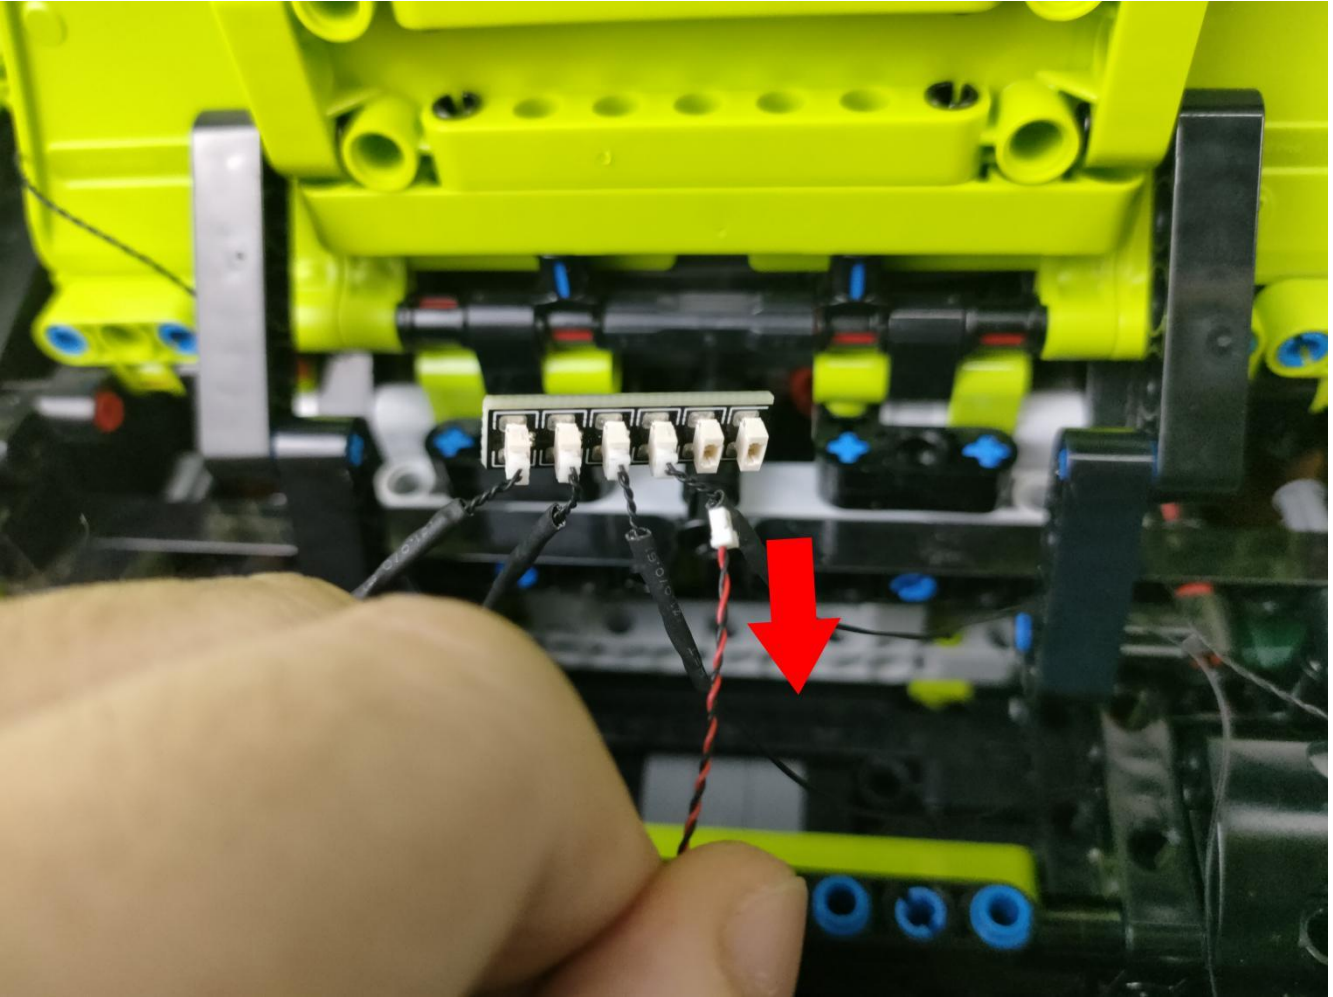

Take out the accessories inside (accessories include: AA battery box, 50cm USB power cord). The following power supply methods use mobile power, equipped with a USB power cord, and the battery box (battery self-supplied) can be used by yourself.

Take out the AA battery box.

Install 3 AA batteries (note the positive and negative poles).

The lighting shines normally (if the lighting does not work properly, please contact us in time).

Return to the front position of the building block assembly.