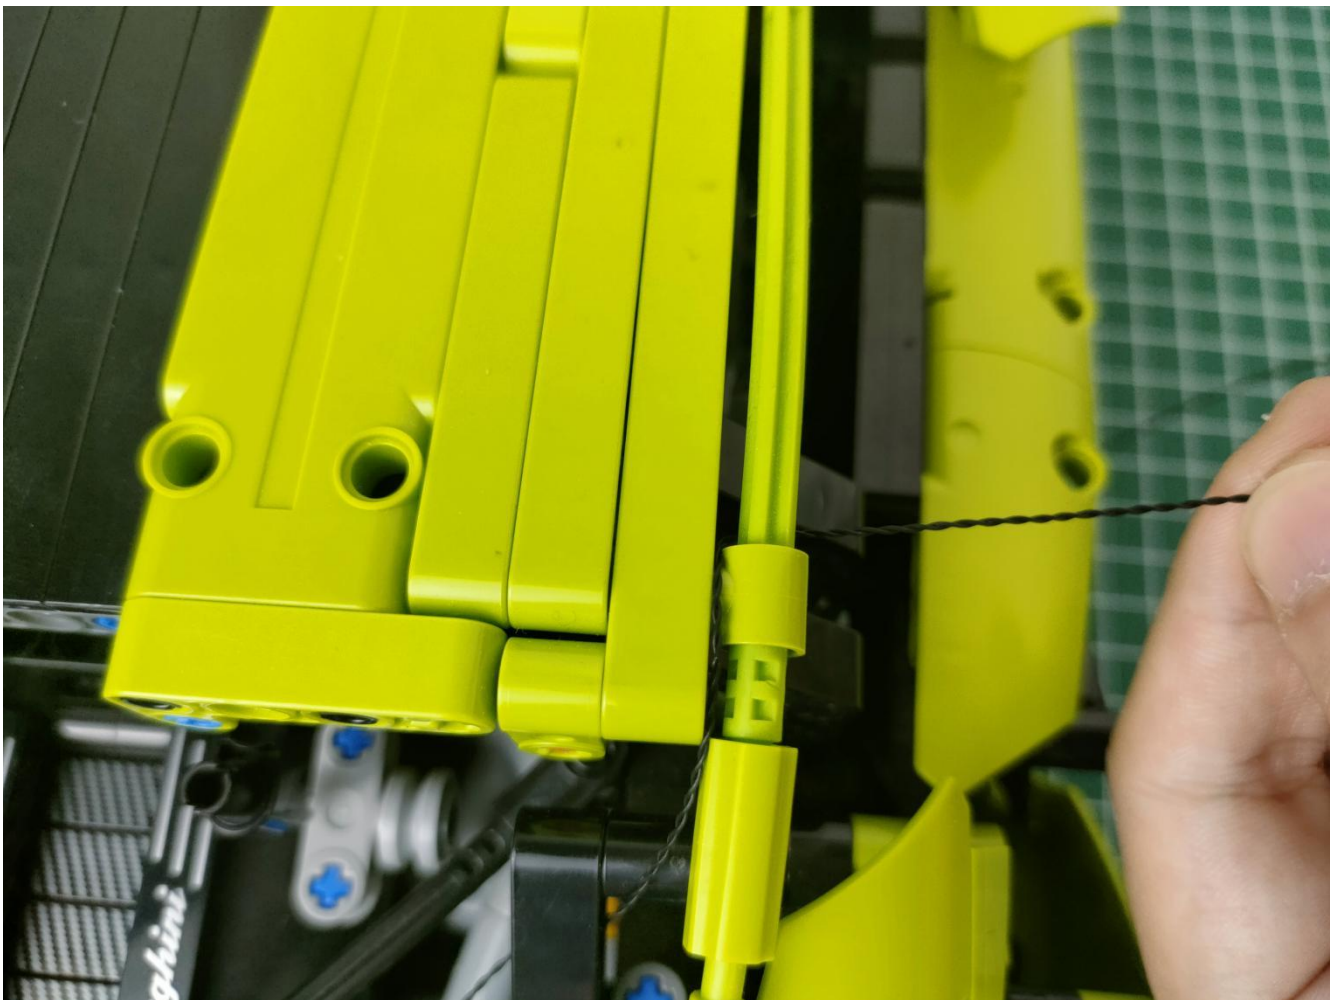

Take out the AA battery box.

Install 3 AA batteries (note the positive and negative poles).

The lighting shines normally (if the lighting does not work properly, please contact us in time).

Return to the front position of the building block assembly.