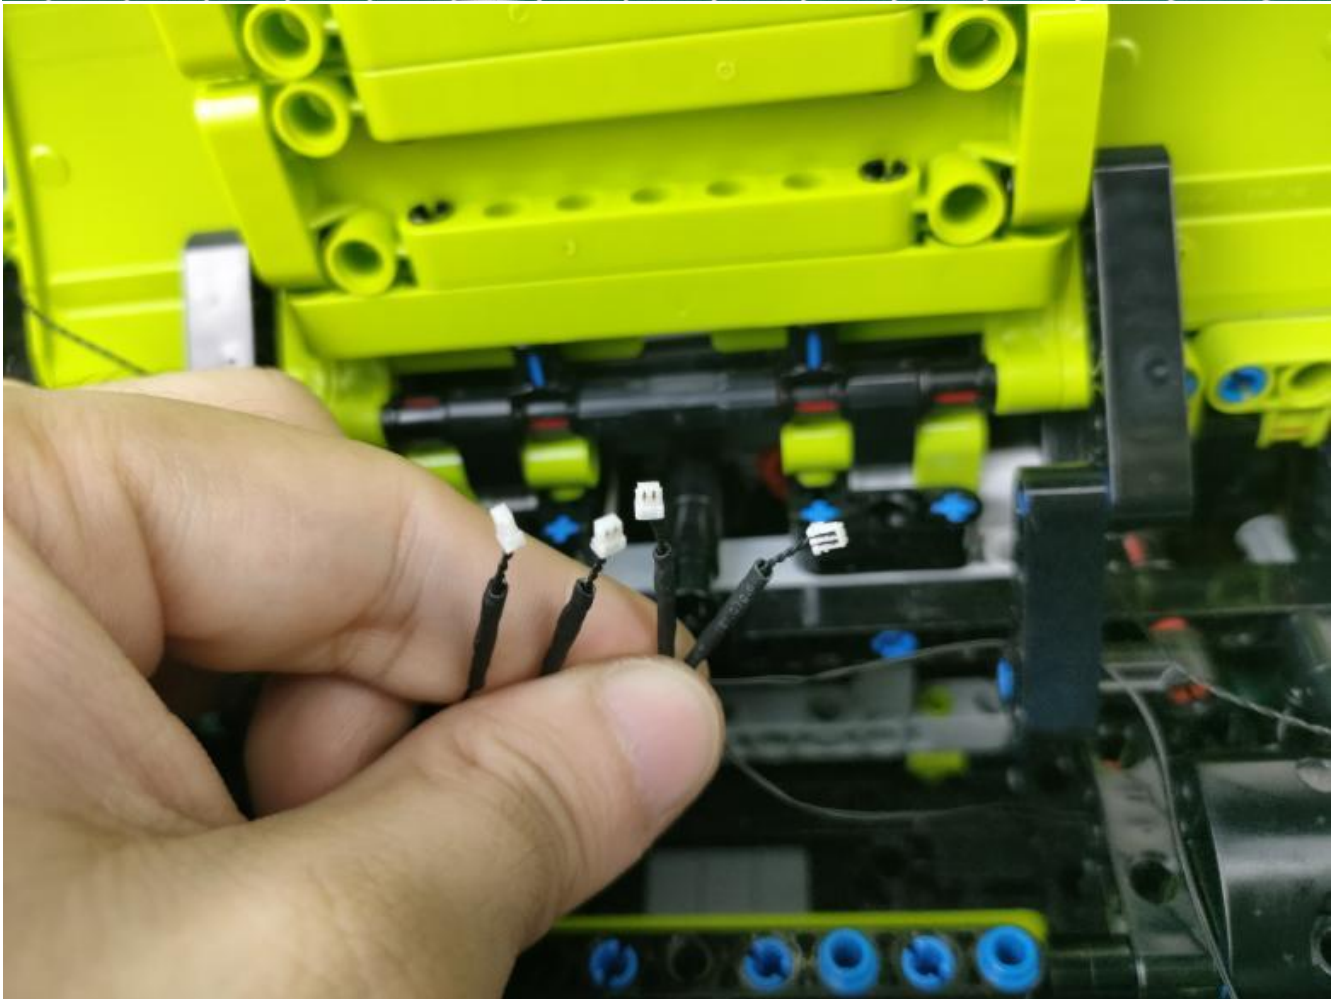

Take out the AA battery box.

Install 3 AA batteries (note the positive and negative poles).

The lighting shines normally (if the lighting does not work properly, please contact us in time).

Return to the front position of the building block assembly.