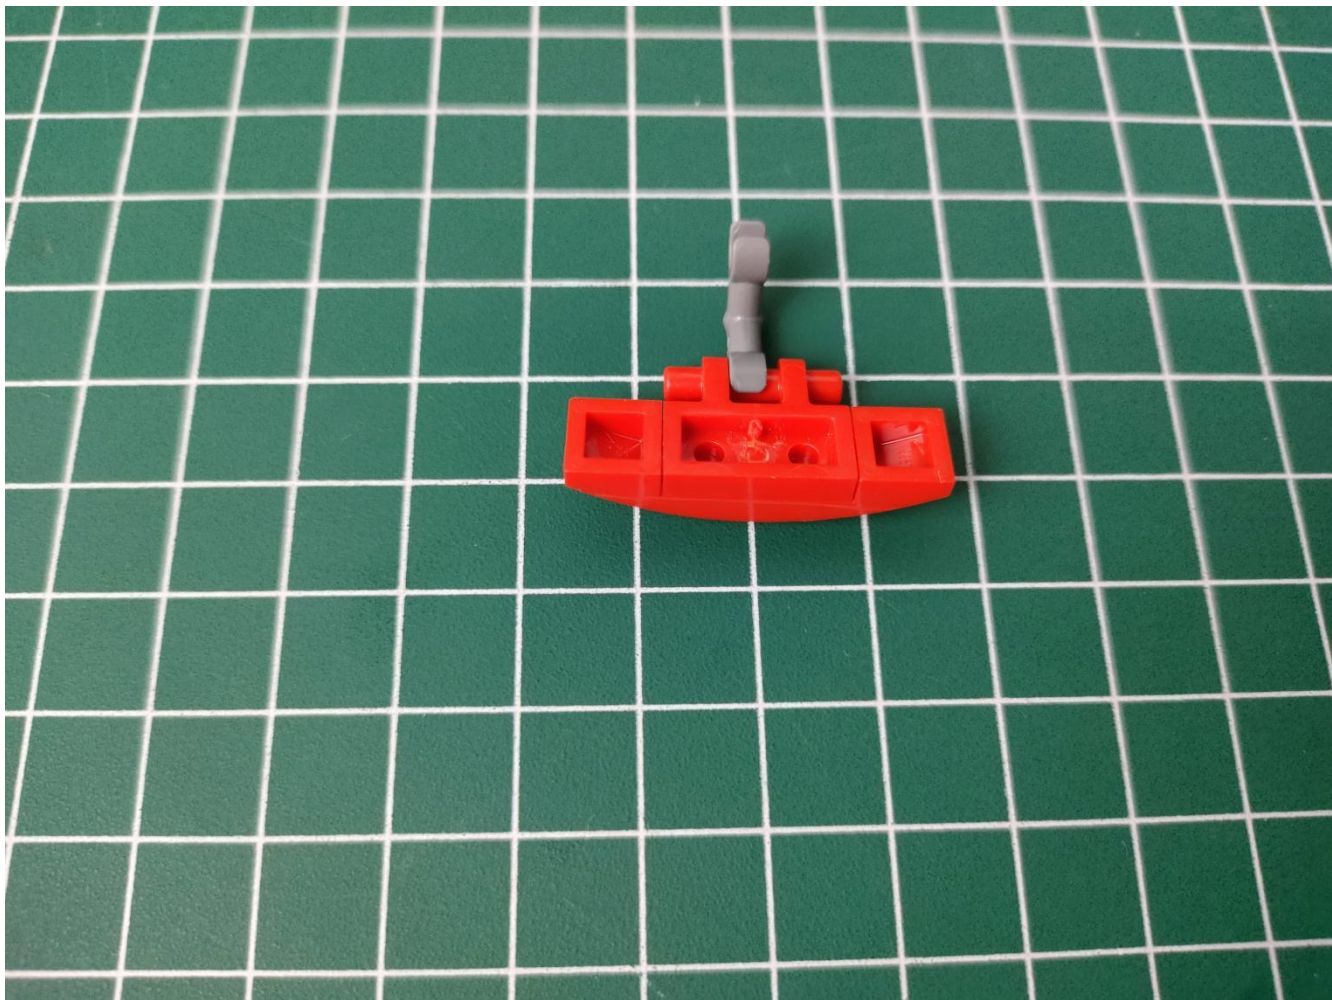

Take out the AA battery box.

Install 3 AA batteries (note the positive and negative poles).

The lighting shines normally (if the lighting does not work properly, please contact us in time).

Return to the front position of the building block assembly.