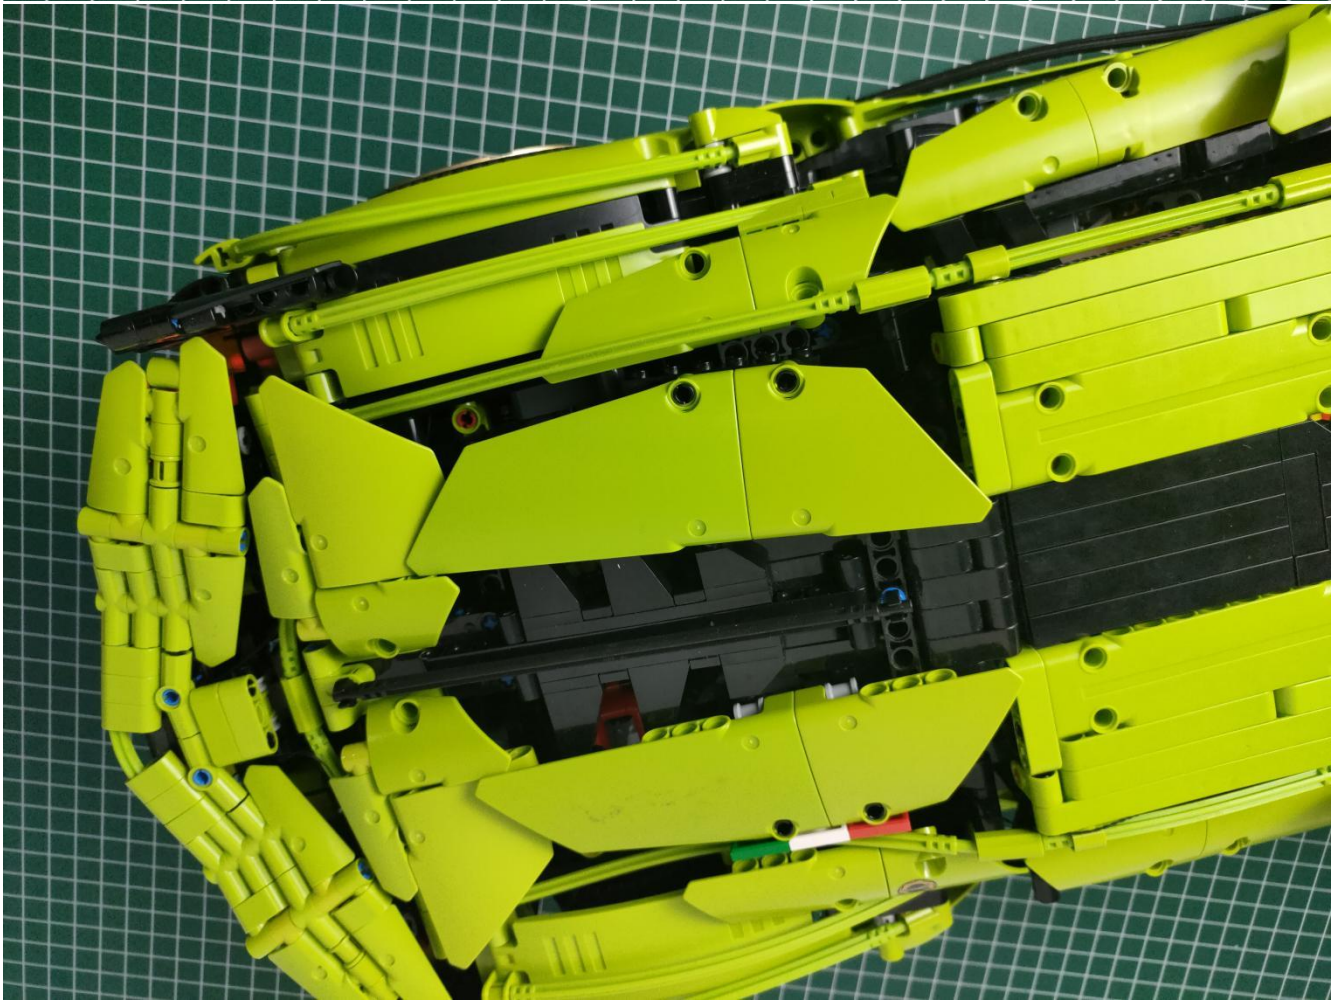

Take out the AA battery box.

Install 3 AA batteries (note the positive and negative poles).

The lighting shines normally (if the lighting does not work properly, please contact us in time).

Return to the front position of the building block assembly.