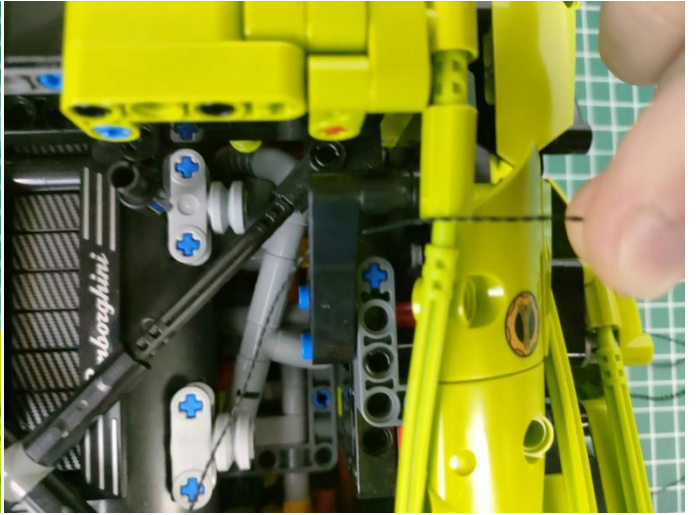

Take out the accessories inside (accessories include: AA battery box, 50cm USB power cord). The following power supply methods use mobile power, equipped with a USB power cord, and the battery box (battery self-supplied) can be used by yourself.

Take out the AA battery box.

Install 3 AA batteries (note the positive and negative poles).

The lighting shines normally (if the lighting does not work properly, please contact us in time).

Return to the front position of the building block assembly.