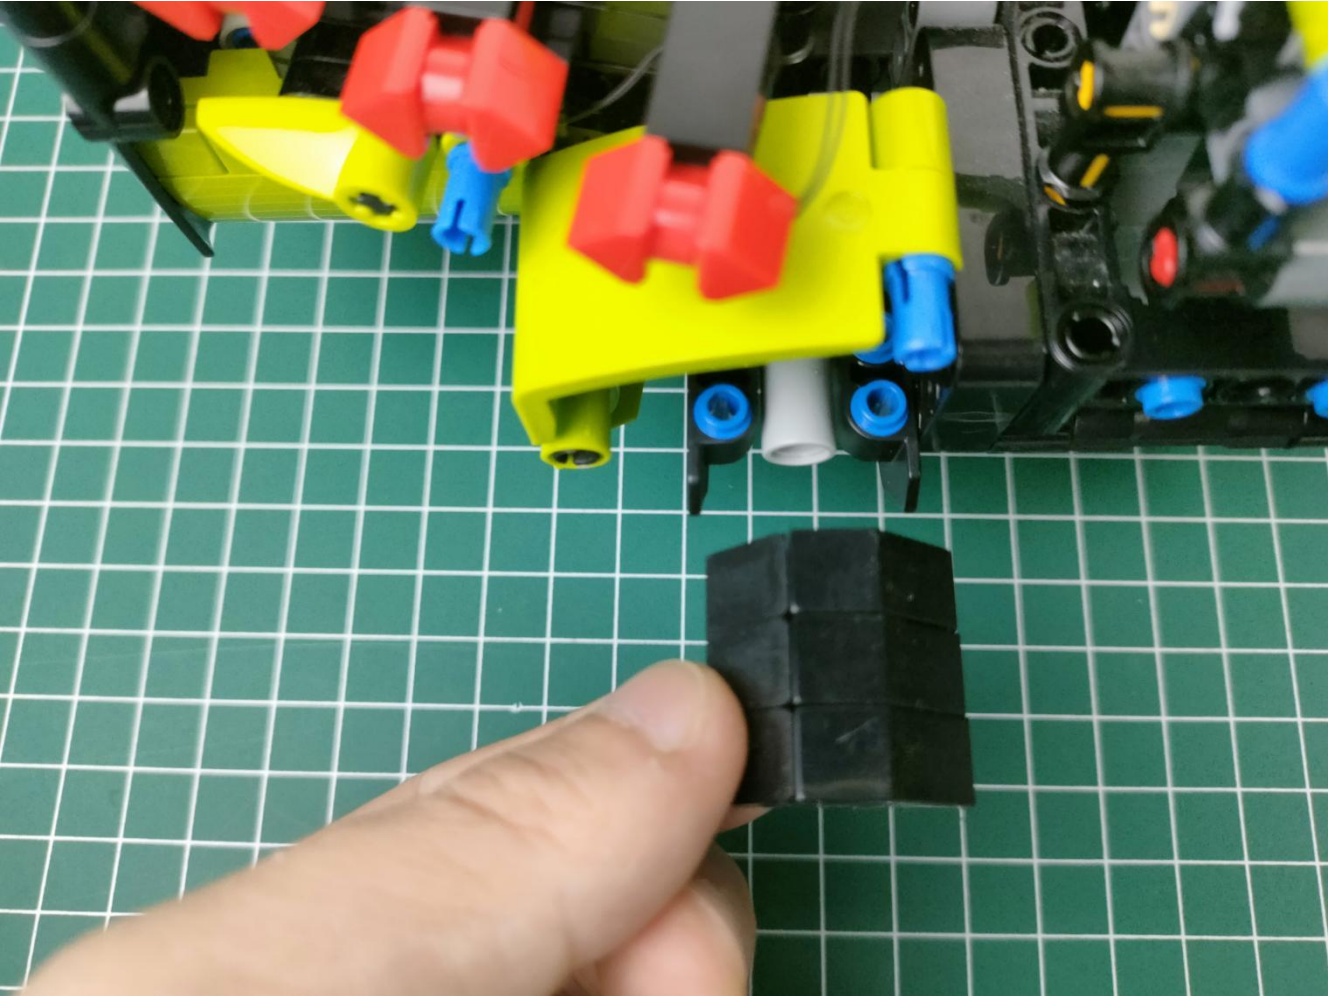

Take out the AA battery box.

Install 3 AA batteries (note the positive and negative poles).

The lighting shines normally (if the lighting does not work properly, please contact us in time).

Return to the front position of the building block assembly.