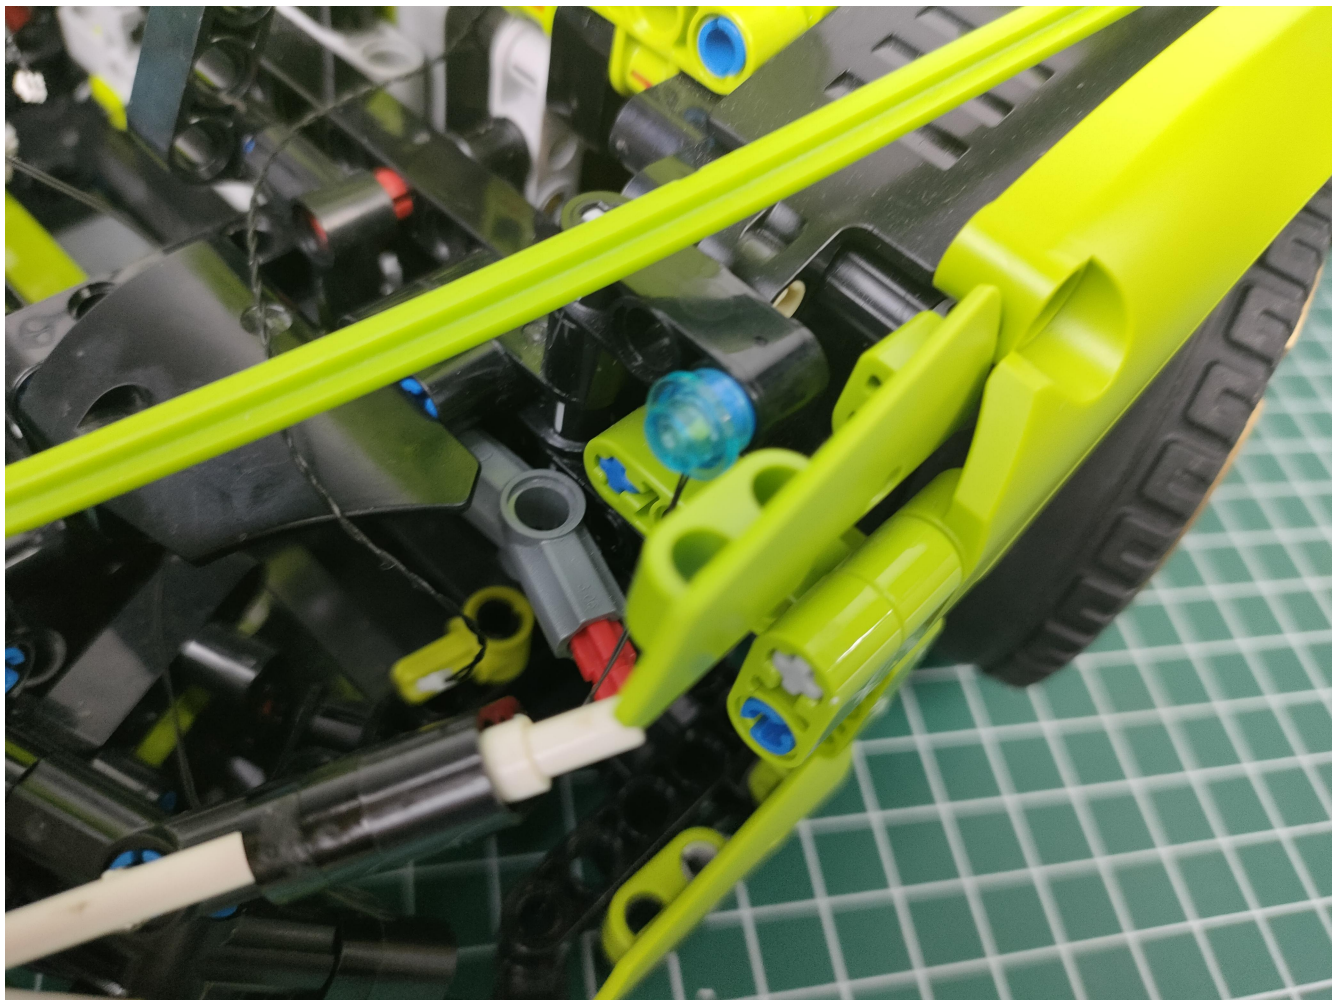

Take out the AA battery box.

Install 3 AA batteries (note the positive and negative poles).

The lighting shines normally (if the lighting does not work properly, please contact us in time).

Return to the front position of the building block assembly.