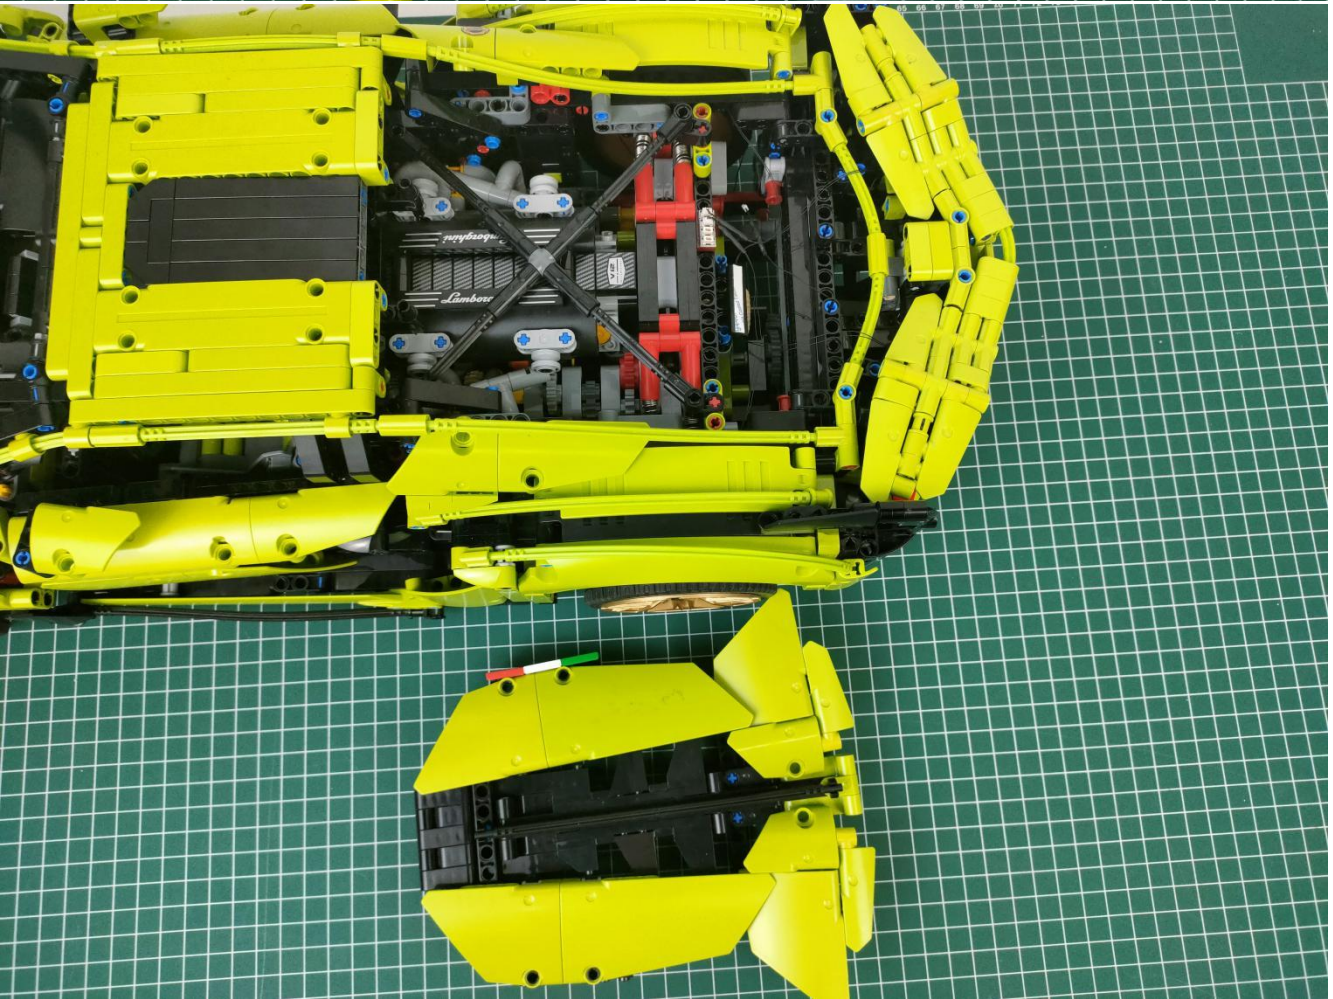

Take out the AA battery box.

Install 3 AA batteries (note the positive and negative poles).

The lighting shines normally (if the lighting does not work properly, please contact us in time).

Return to the front position of the building block assembly.