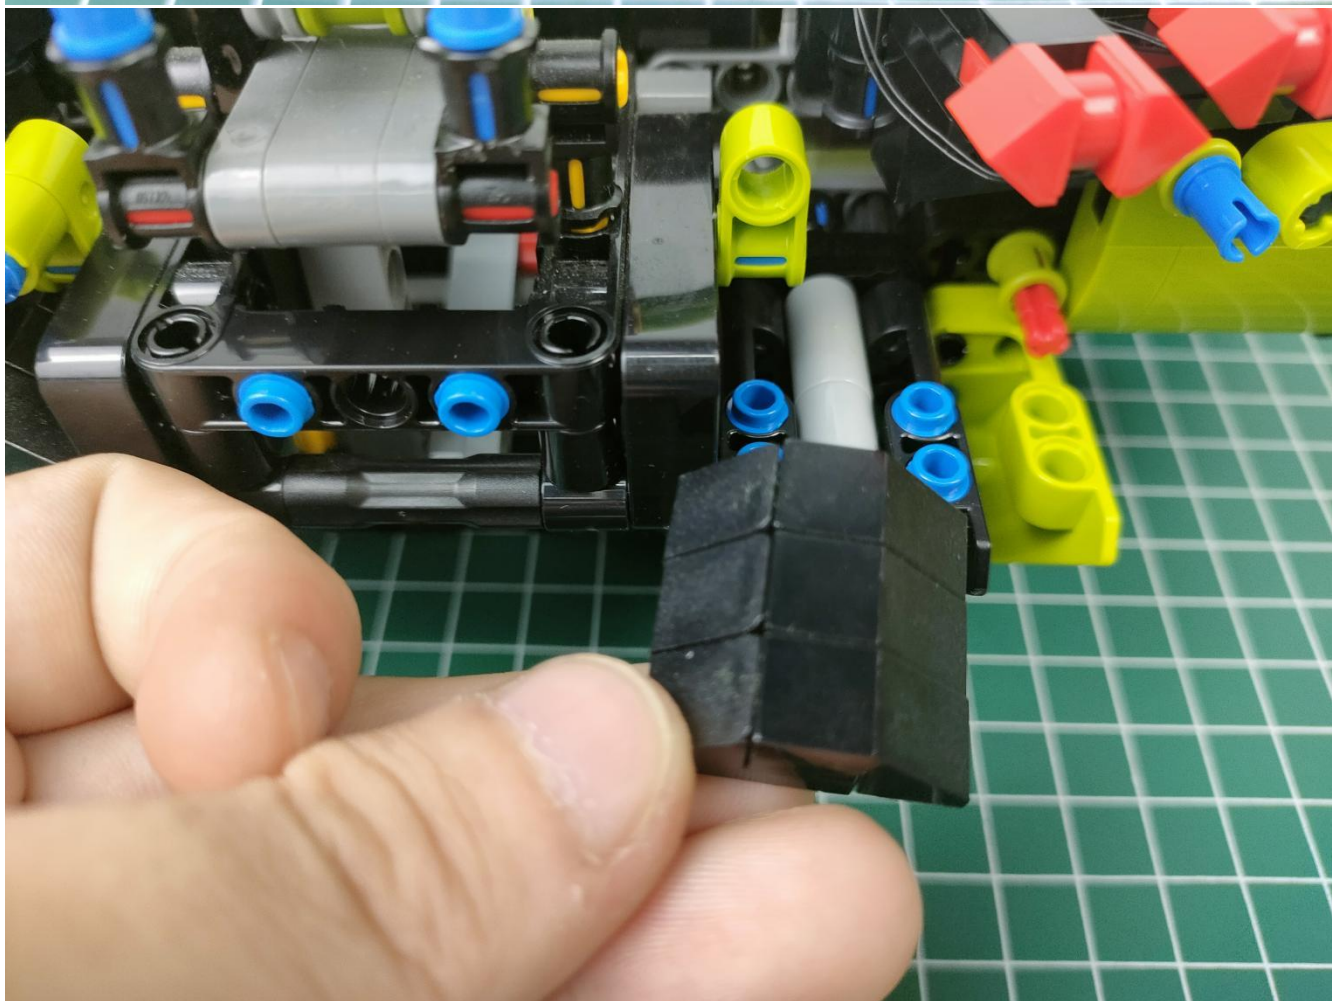

Take out the AA battery box.

Install 3 AA batteries (note the positive and negative poles).

The lighting shines normally (if the lighting does not work properly, please contact us in time).

Return to the front position of the building block assembly.