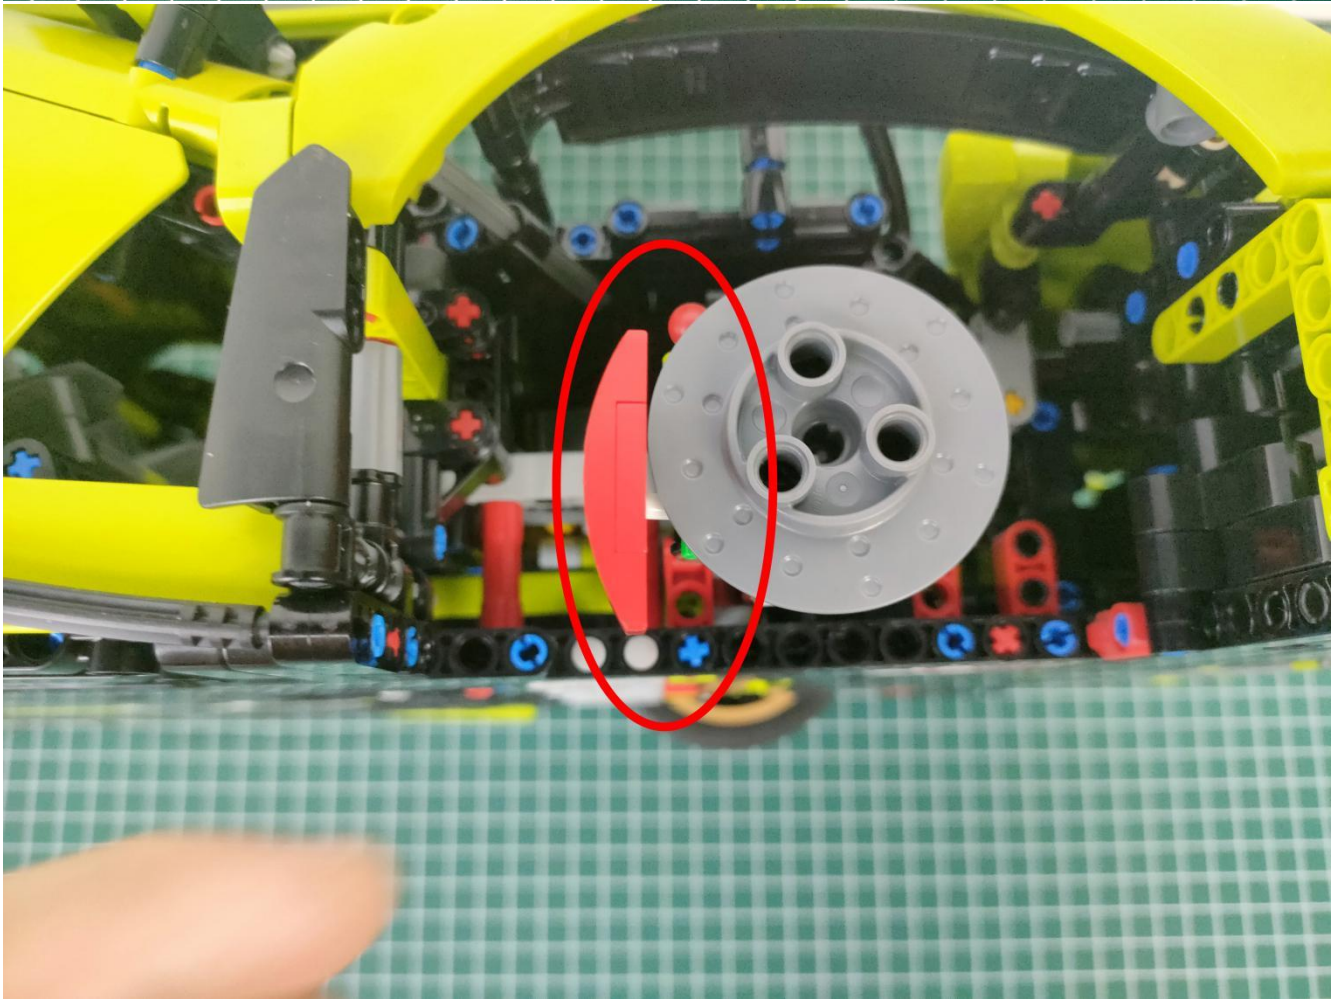

Take out the accessories inside (accessories include: AA battery box, 50cm USB power cord). The following power supply methods use mobile power, equipped with a USB power cord, and the battery box (battery self-supplied) can be used by yourself.

Take out the AA battery box.

Install 3 AA batteries (note the positive and negative poles).

The lighting shines normally (if the lighting does not work properly, please contact us in time).

Return to the front position of the building block assembly.