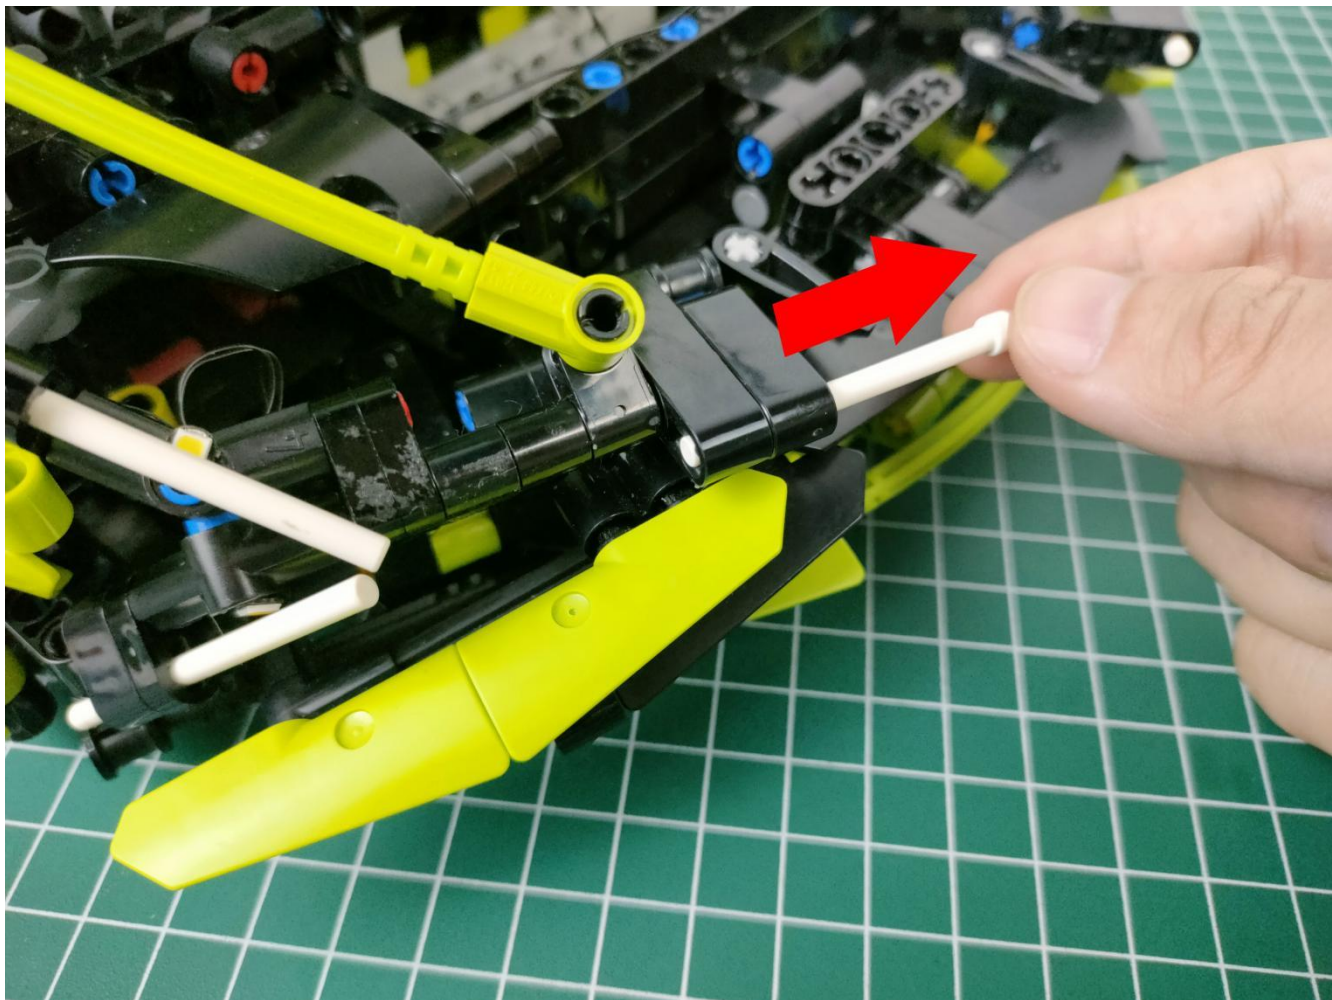

Take out the AA battery box.

Install 3 AA batteries (note the positive and negative poles).

The lighting shines normally (if the lighting does not work properly, please contact us in time).

Return to the front position of the building block assembly.