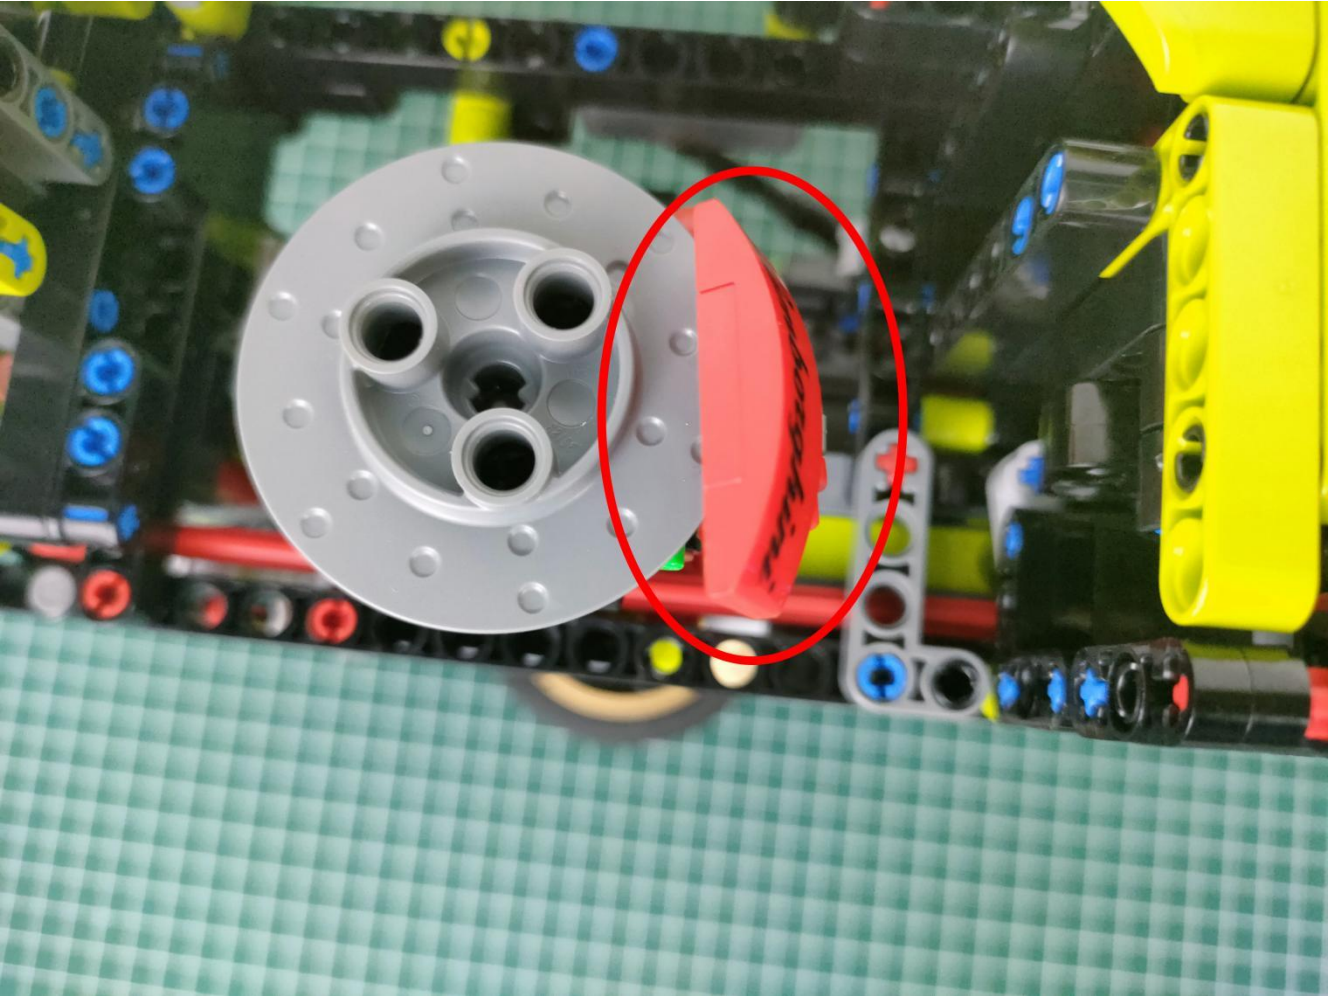

Take out the accessories inside (accessories include: AA battery box, 50cm USB power cord). The following power supply methods use mobile power, equipped with a USB power cord, and the battery box (battery self-supplied) can be used by yourself.

Take out the AA battery box.

Install 3 AA batteries (note the positive and negative poles).

The lighting shines normally (if the lighting does not work properly, please contact us in time).

Return to the front position of the building block assembly.