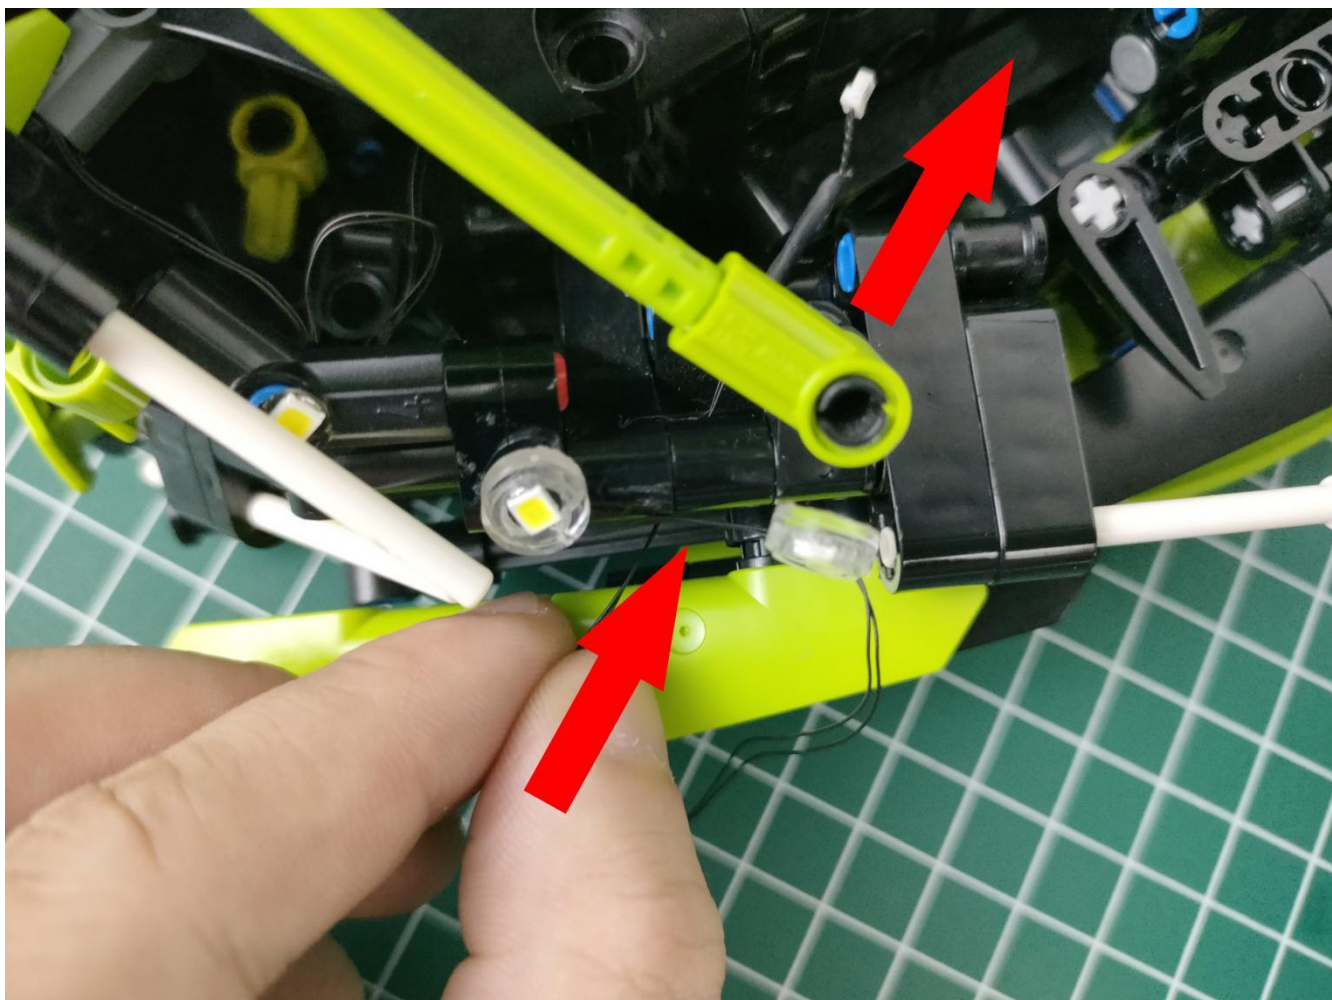

Take out the AA battery box.

Install 3 AA batteries (note the positive and negative poles).

The lighting shines normally (if the lighting does not work properly, please contact us in time).

Return to the front position of the building block assembly.