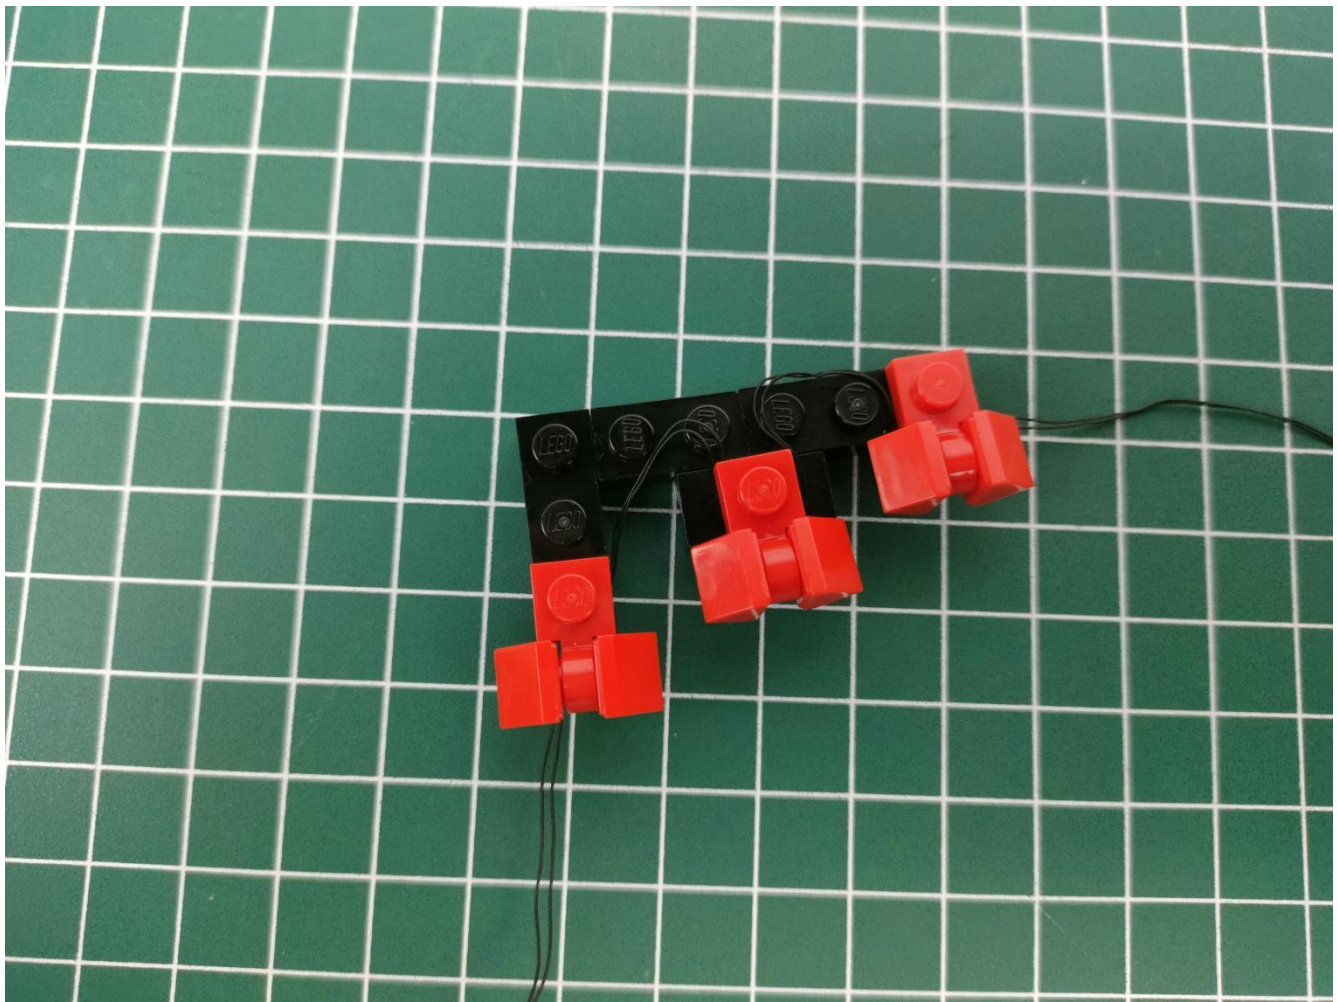

Take out the AA battery box.

Install 3 AA batteries (note the positive and negative poles).

The lighting shines normally (if the lighting does not work properly, please contact us in time).

Return to the front position of the building block assembly.