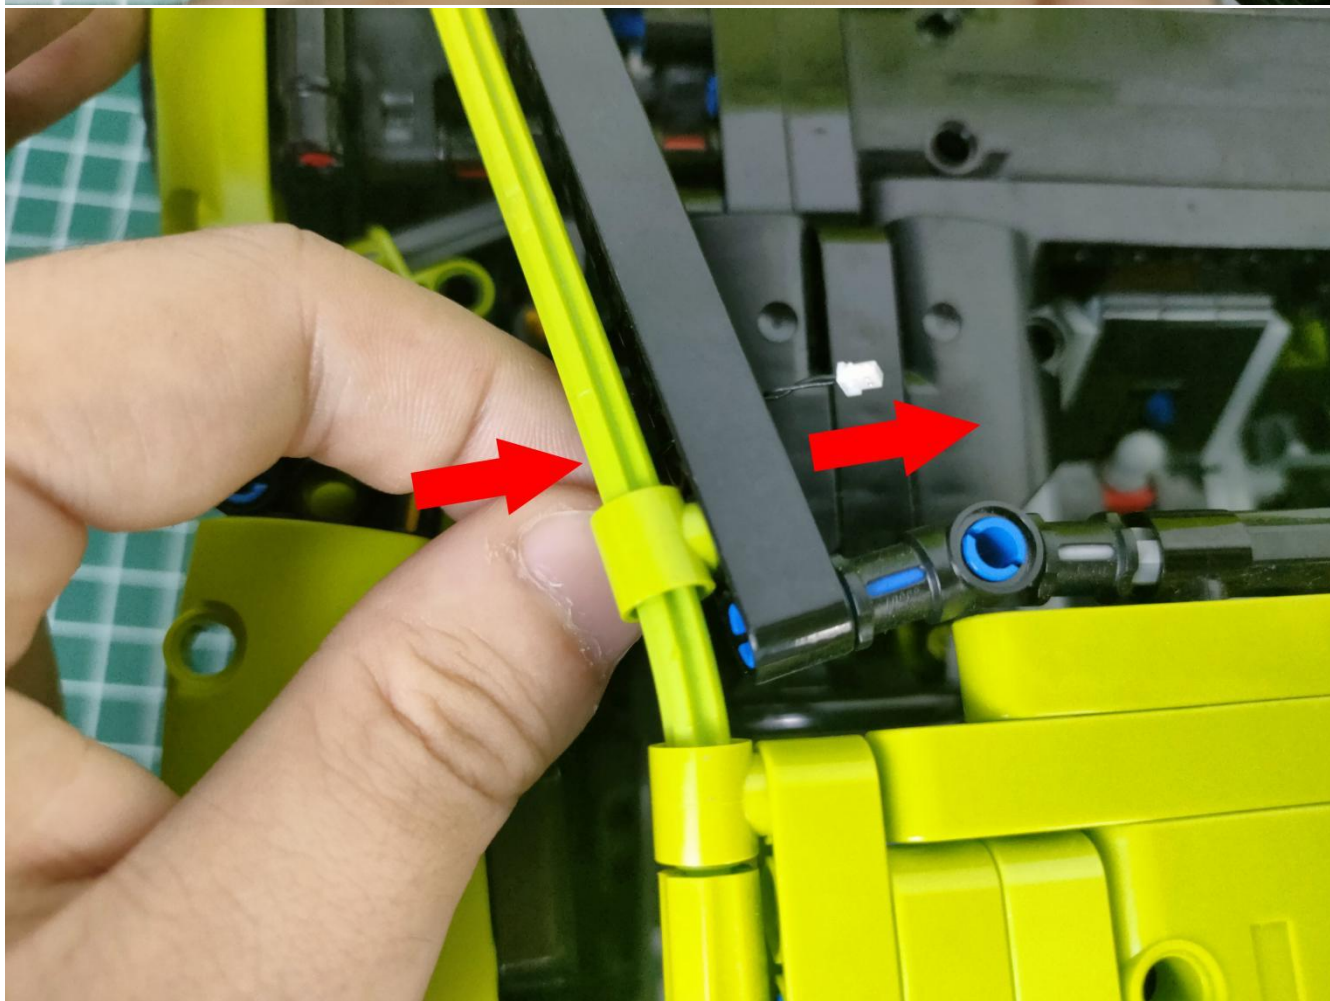

Take out the accessories inside (accessories include: AA battery box, 50cm USB power cord). The following power supply methods use mobile power, equipped with a USB power cord, and the battery box (battery self-supplied) can be used by yourself.

Take out the AA battery box.

Install 3 AA batteries (note the positive and negative poles).

The lighting shines normally (if the lighting does not work properly, please contact us in time).

Return to the front position of the building block assembly.