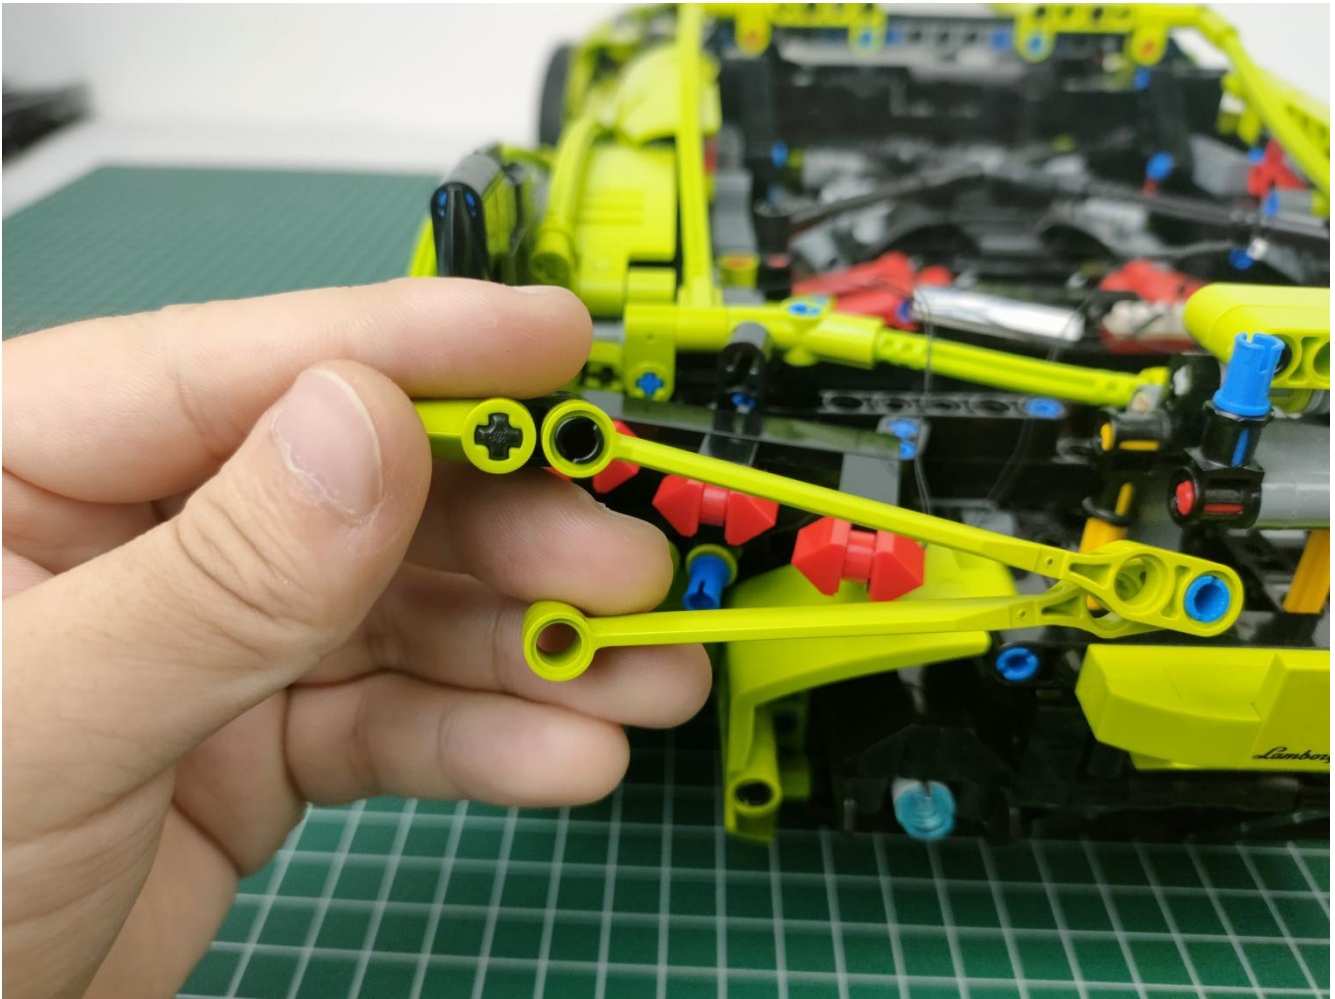

Take out the AA battery box.

Install 3 AA batteries (note the positive and negative poles).

The lighting shines normally (if the lighting does not work properly, please contact us in time).

Return to the front position of the building block assembly.