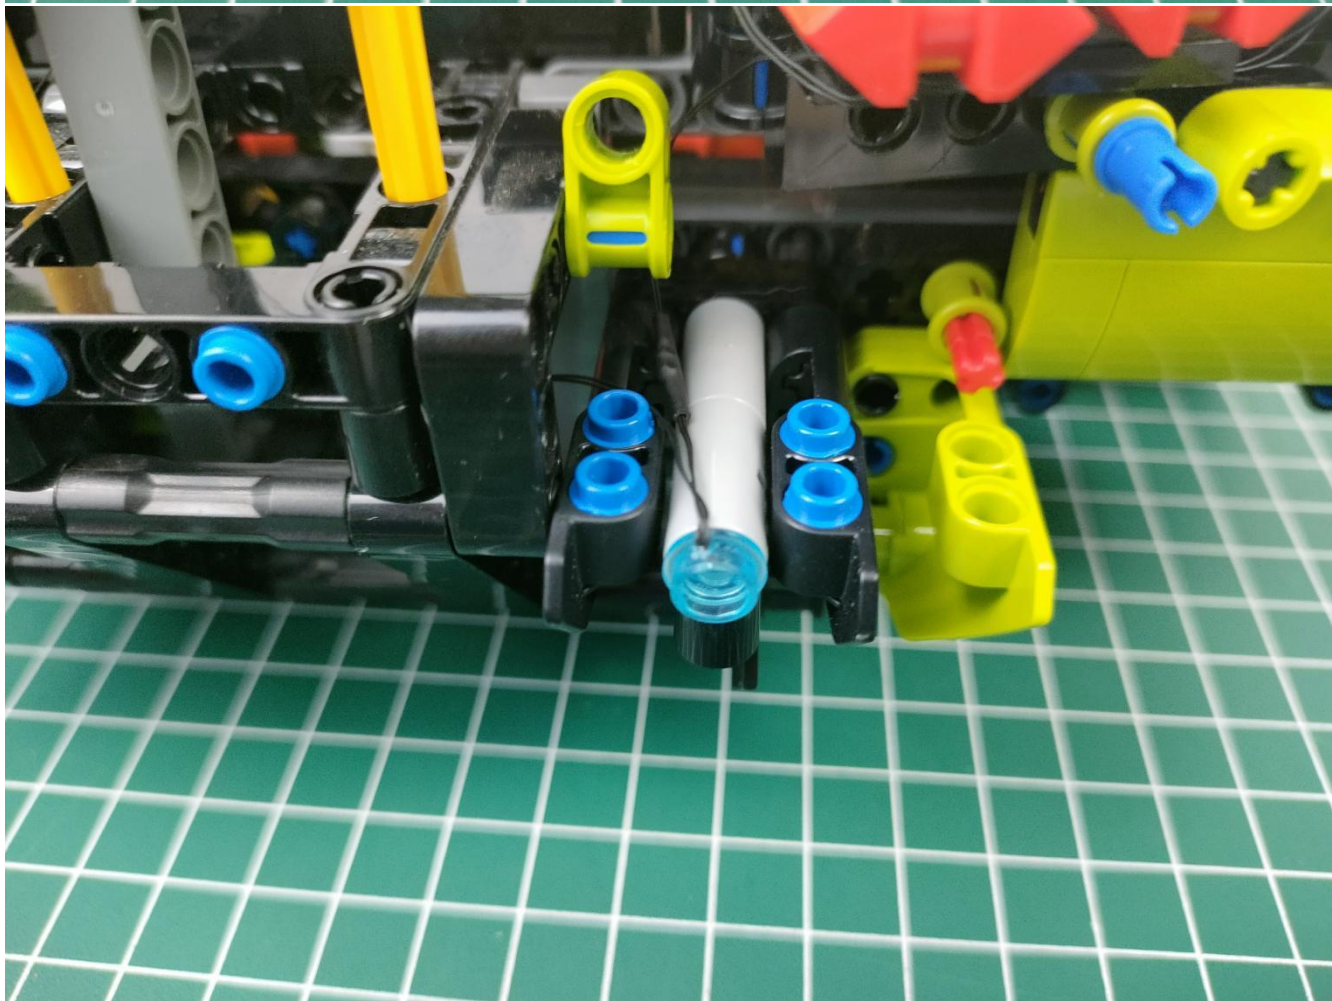

Take out the AA battery box.

Install 3 AA batteries (note the positive and negative poles).

The lighting shines normally (if the lighting does not work properly, please contact us in time).

Return to the front position of the building block assembly.