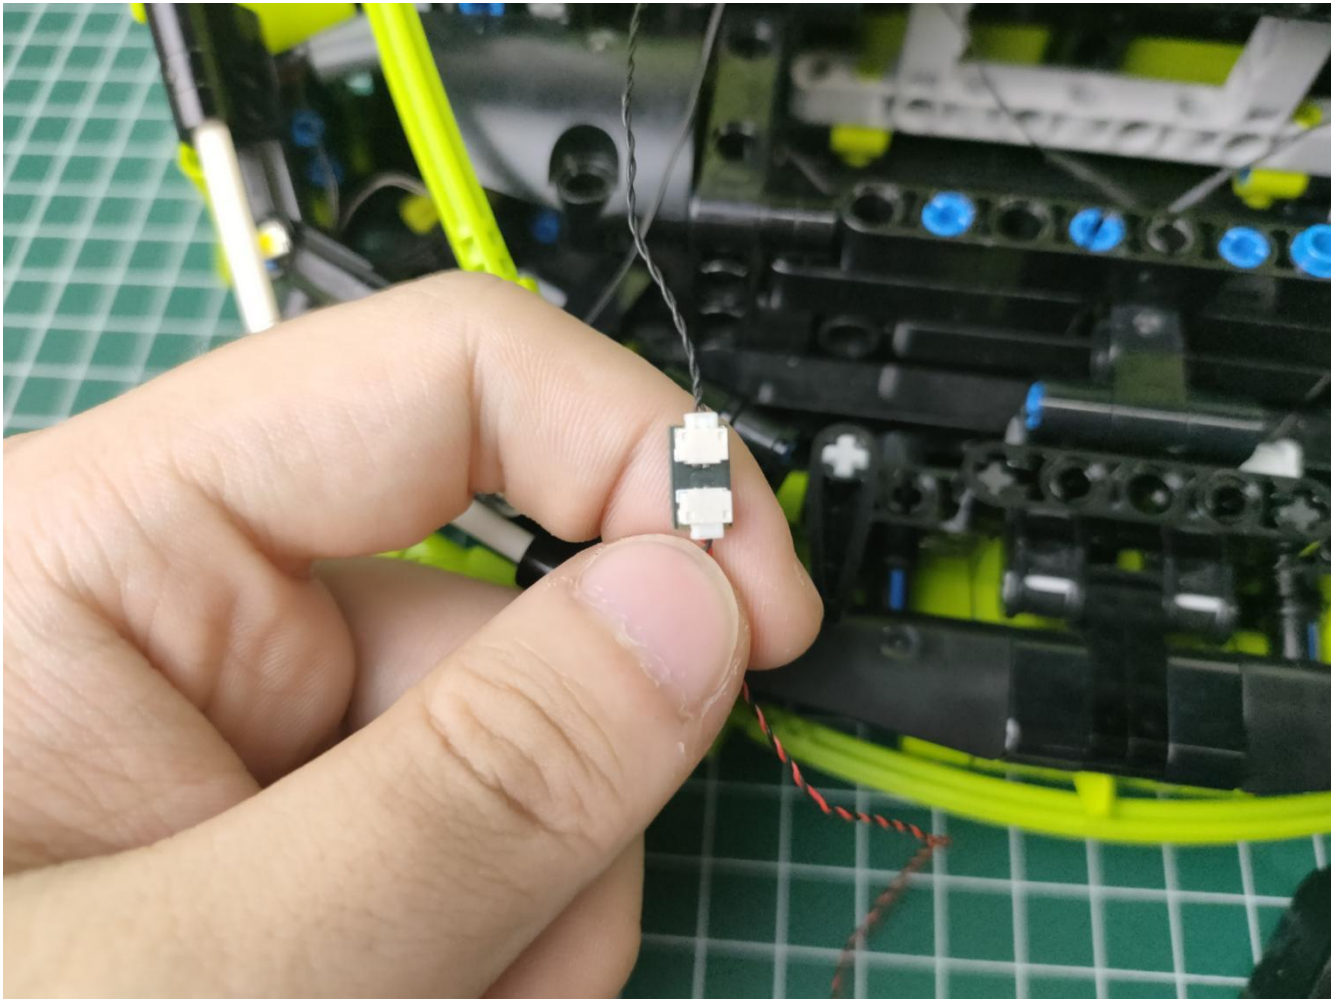

Take out the AA battery box.

Install 3 AA batteries (note the positive and negative poles).

The lighting shines normally (if the lighting does not work properly, please contact us in time).

Return to the front position of the building block assembly.