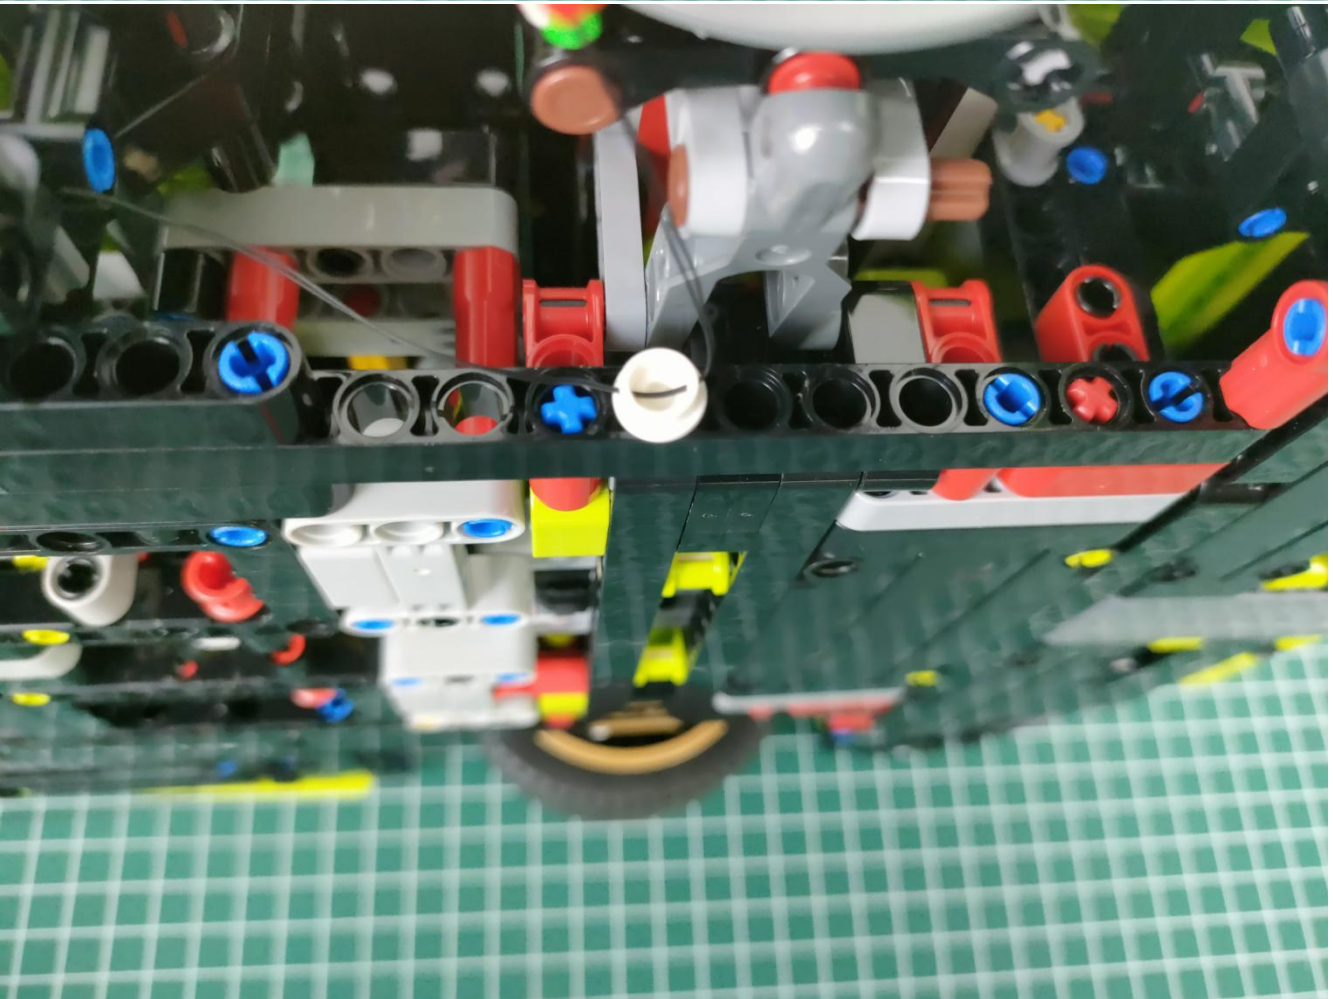

Take out the AA battery box.

Install 3 AA batteries (note the positive and negative poles).

The lighting shines normally (if the lighting does not work properly, please contact us in time).

Return to the front position of the building block assembly.