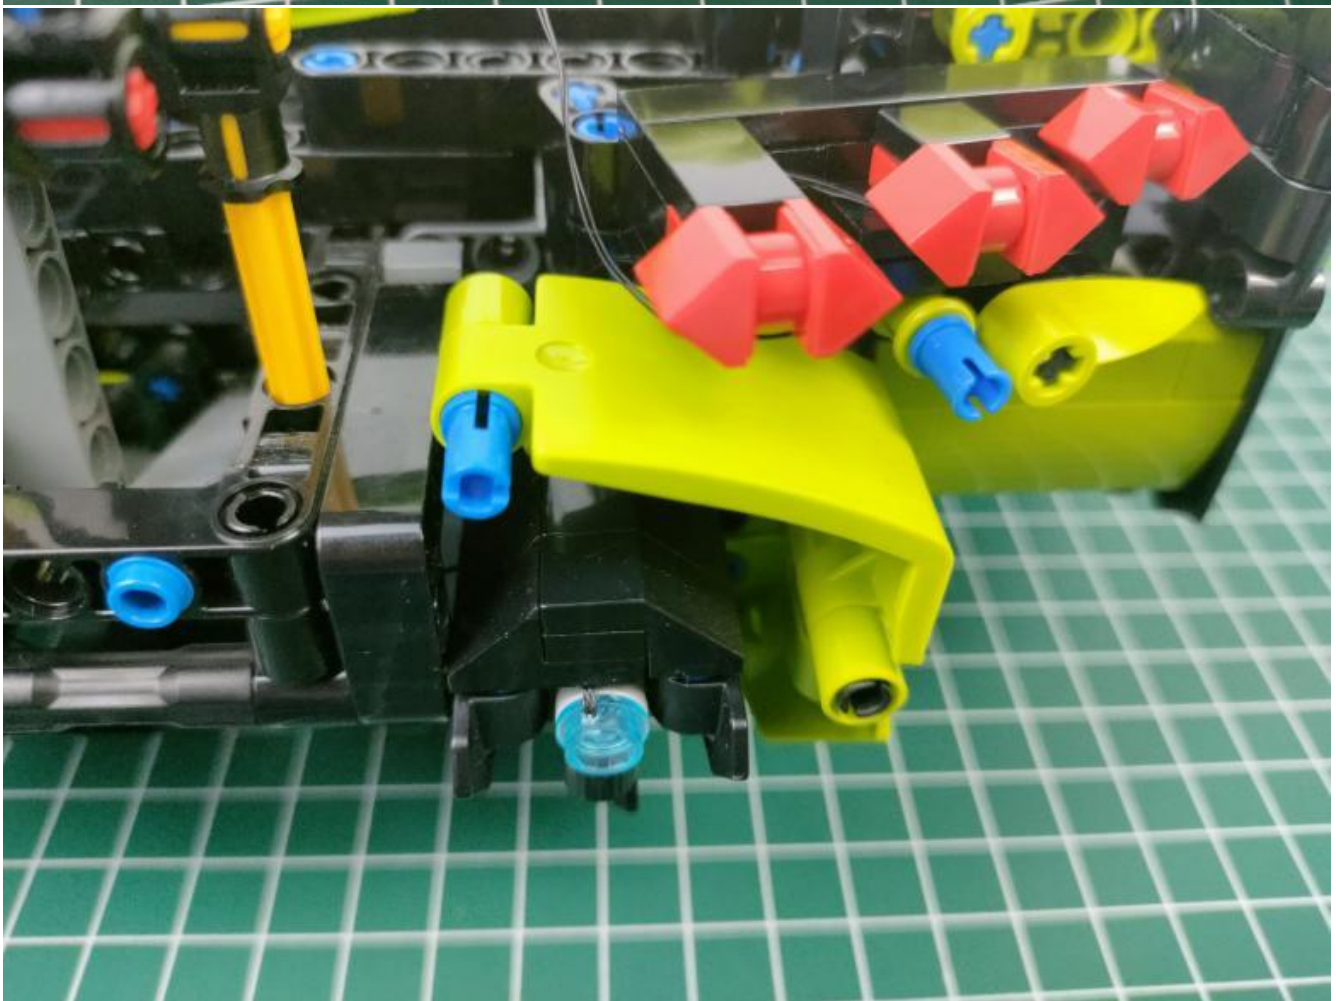

Take out the AA battery box.

Install 3 AA batteries (note the positive and negative poles).

The lighting shines normally (if the lighting does not work properly, please contact us in time).

Return to the front position of the building block assembly.