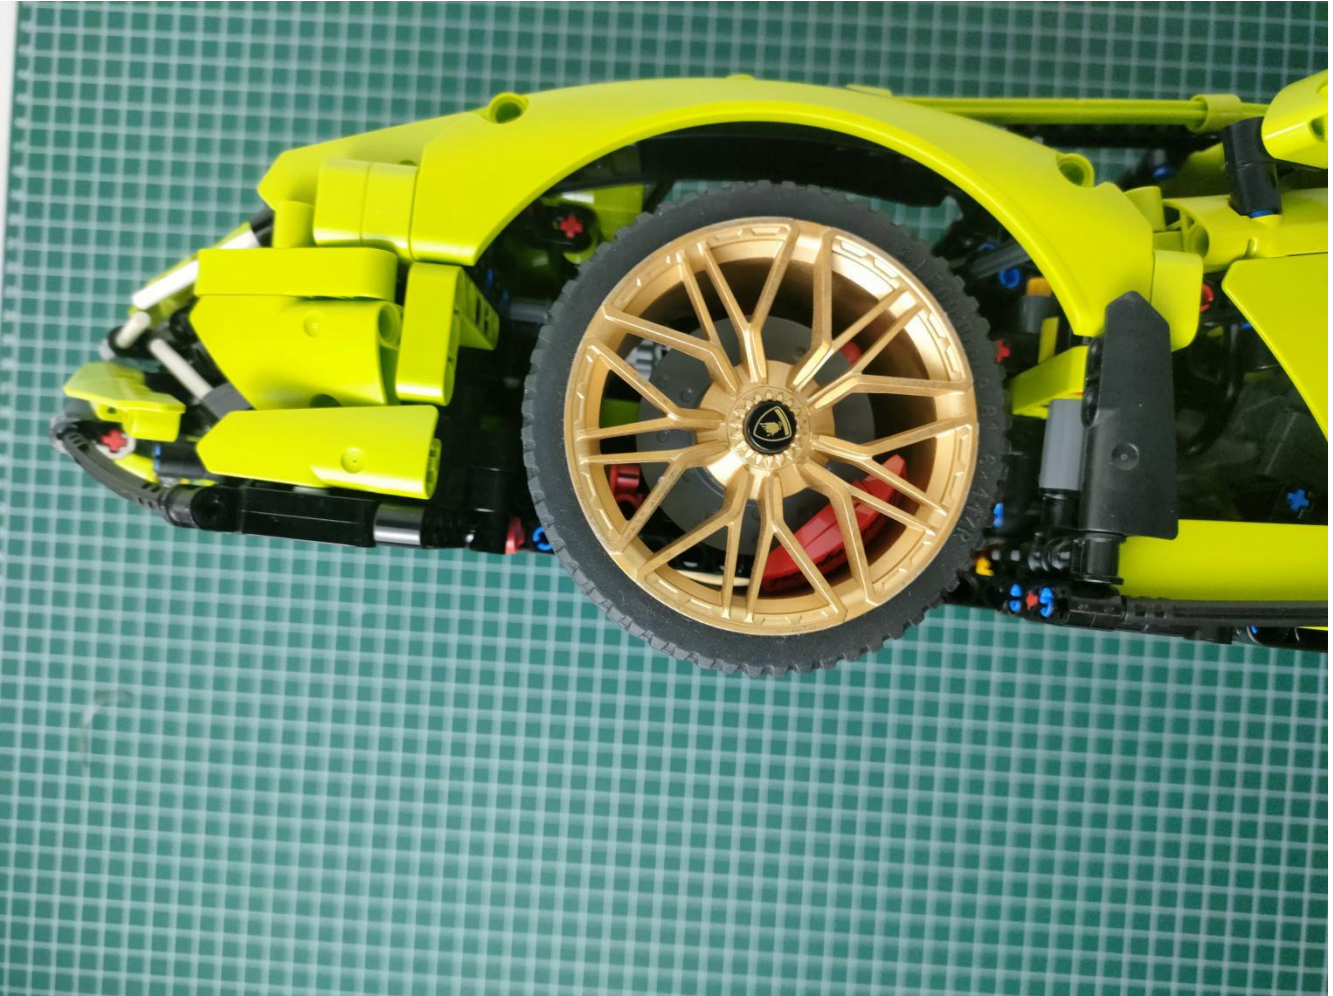

Take out the AA battery box.

Install 3 AA batteries (note the positive and negative poles).

The lighting shines normally (if the lighting does not work properly, please contact us in time).

Return to the front position of the building block assembly.