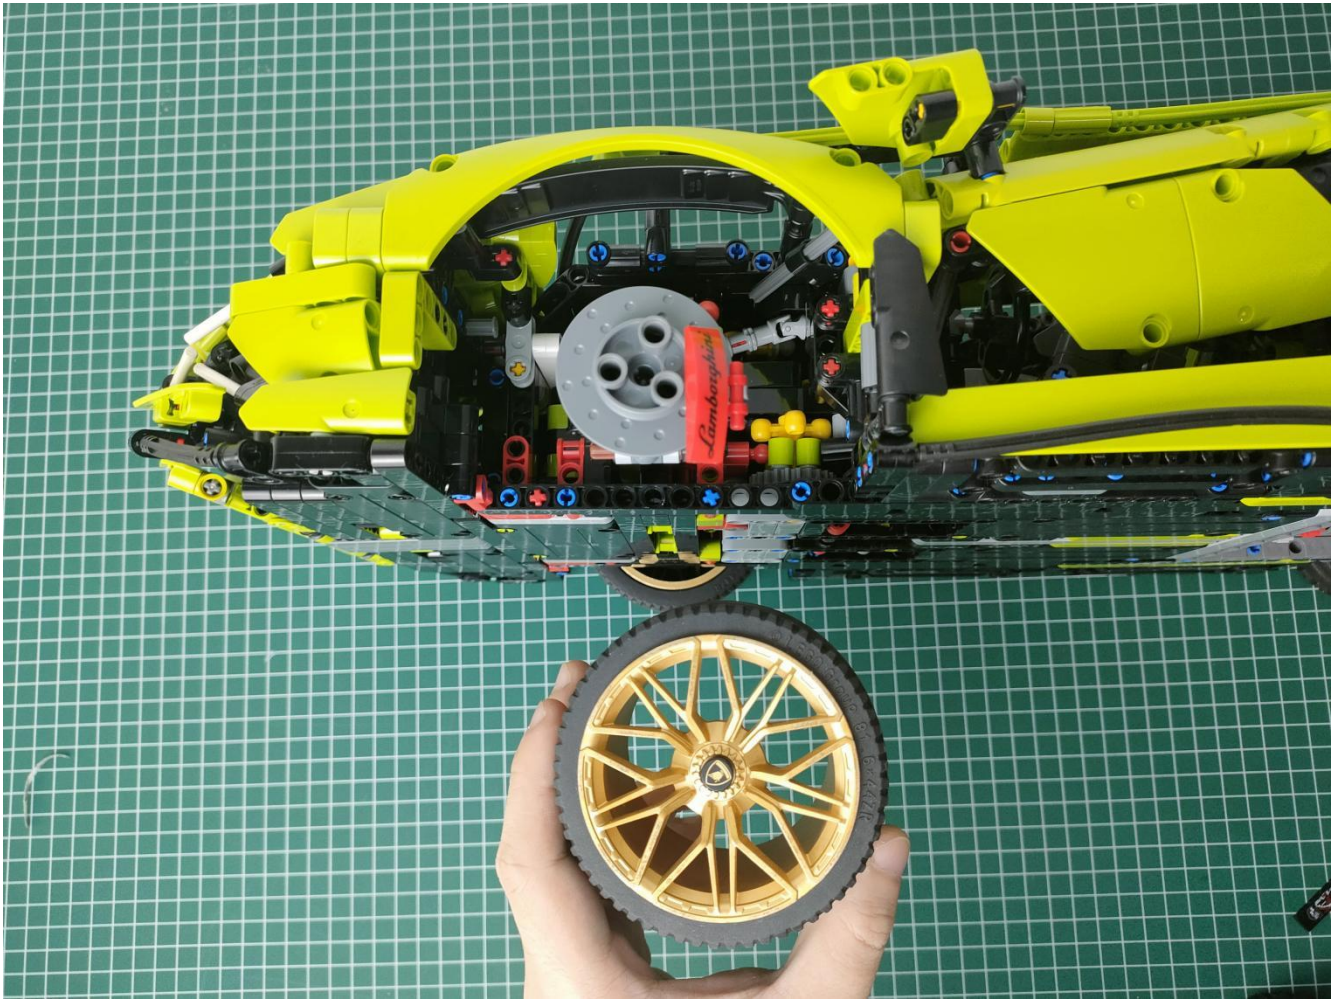

Take out the AA battery box.

Install 3 AA batteries (note the positive and negative poles).

The lighting shines normally (if the lighting does not work properly, please contact us in time).

Return to the front position of the building block assembly.