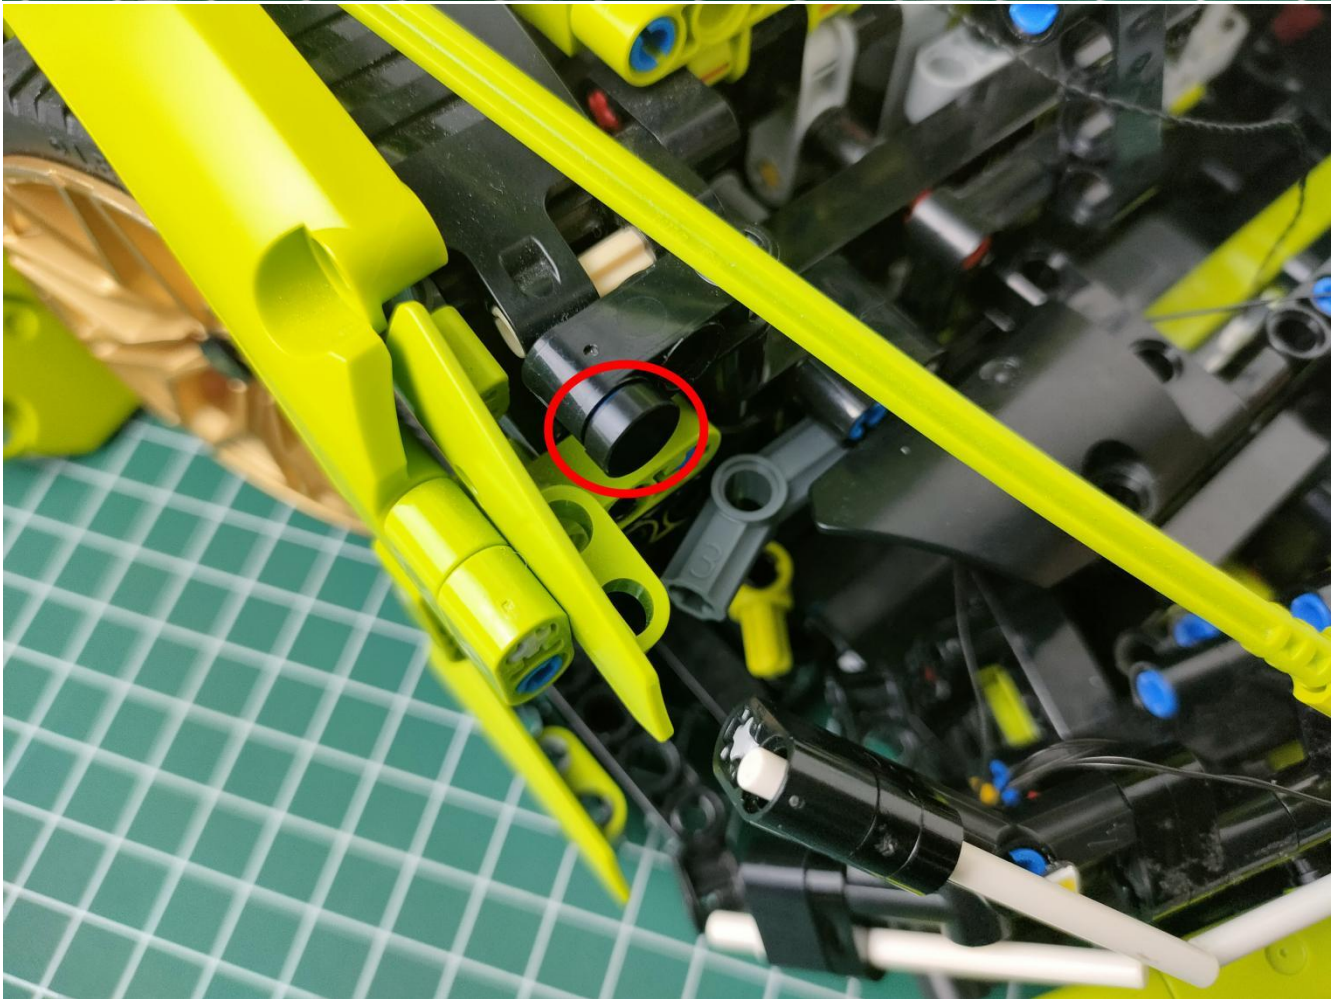

Take out the AA battery box.

Install 3 AA batteries (note the positive and negative poles).

The lighting shines normally (if the lighting does not work properly, please contact us in time).

Return to the front position of the building block assembly.