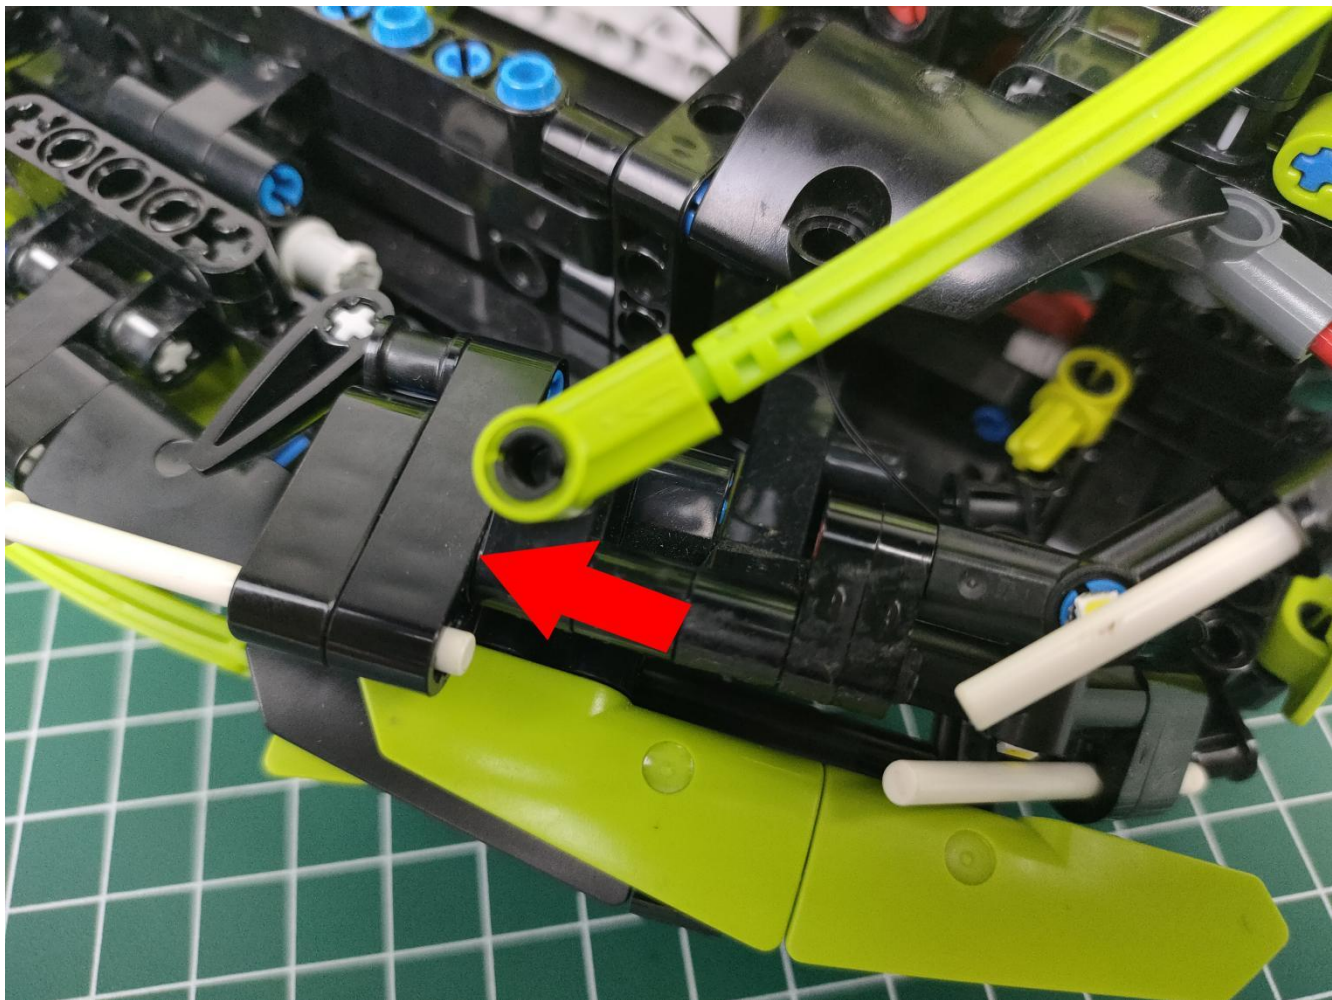

Take out the AA battery box.

Install 3 AA batteries (note the positive and negative poles).

The lighting shines normally (if the lighting does not work properly, please contact us in time).

Return to the front position of the building block assembly.