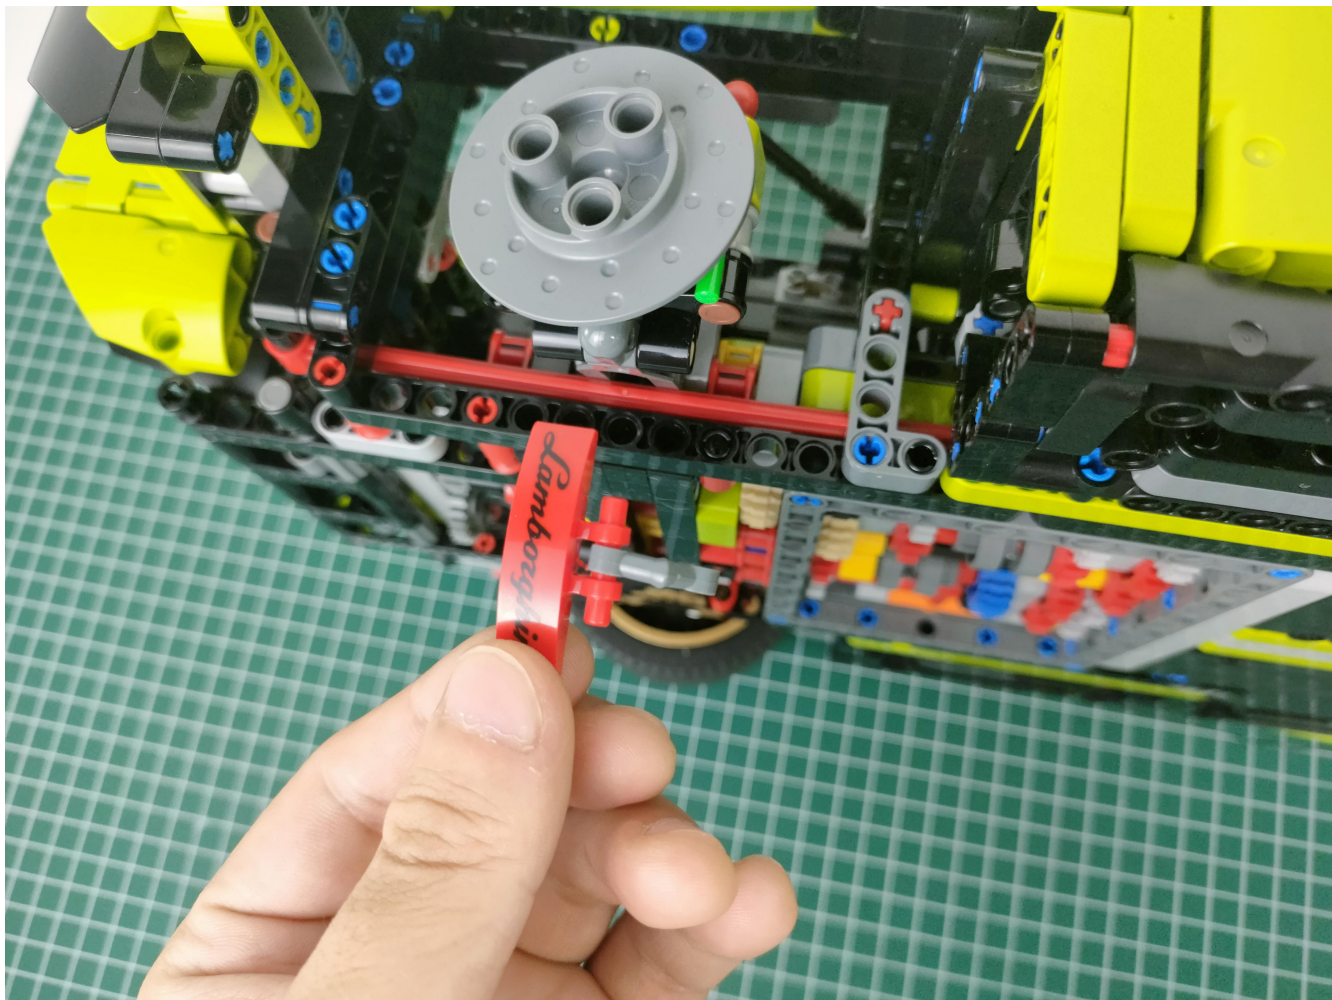

Take out the AA battery box.

Install 3 AA batteries (note the positive and negative poles).

The lighting shines normally (if the lighting does not work properly, please contact us in time).

Return to the front position of the building block assembly.