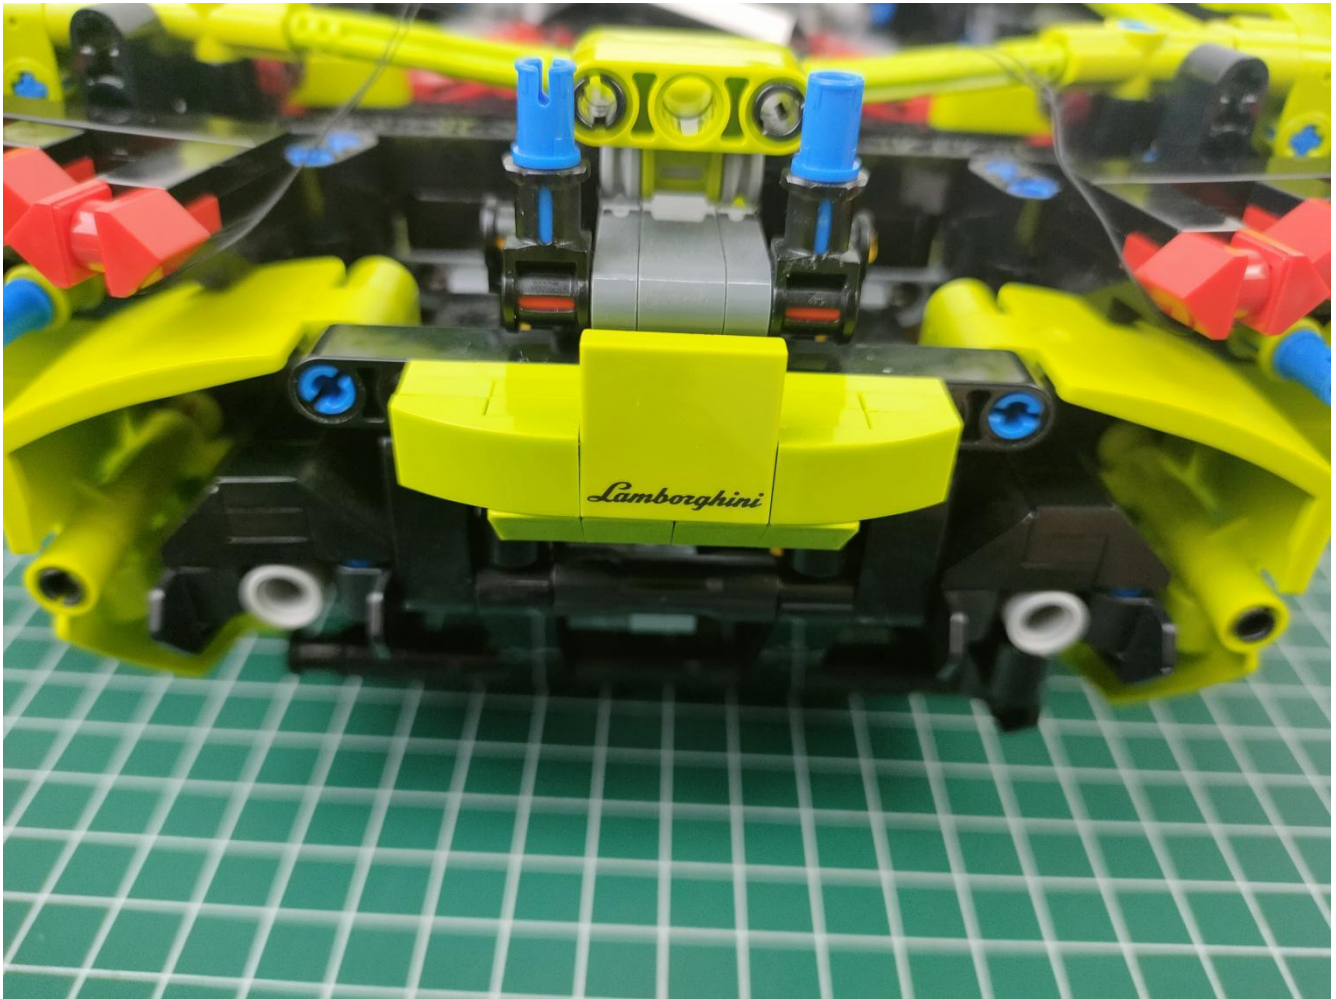

Take out the AA battery box.

Install 3 AA batteries (note the positive and negative poles).

The lighting shines normally (if the lighting does not work properly, please contact us in time).

Return to the front position of the building block assembly.