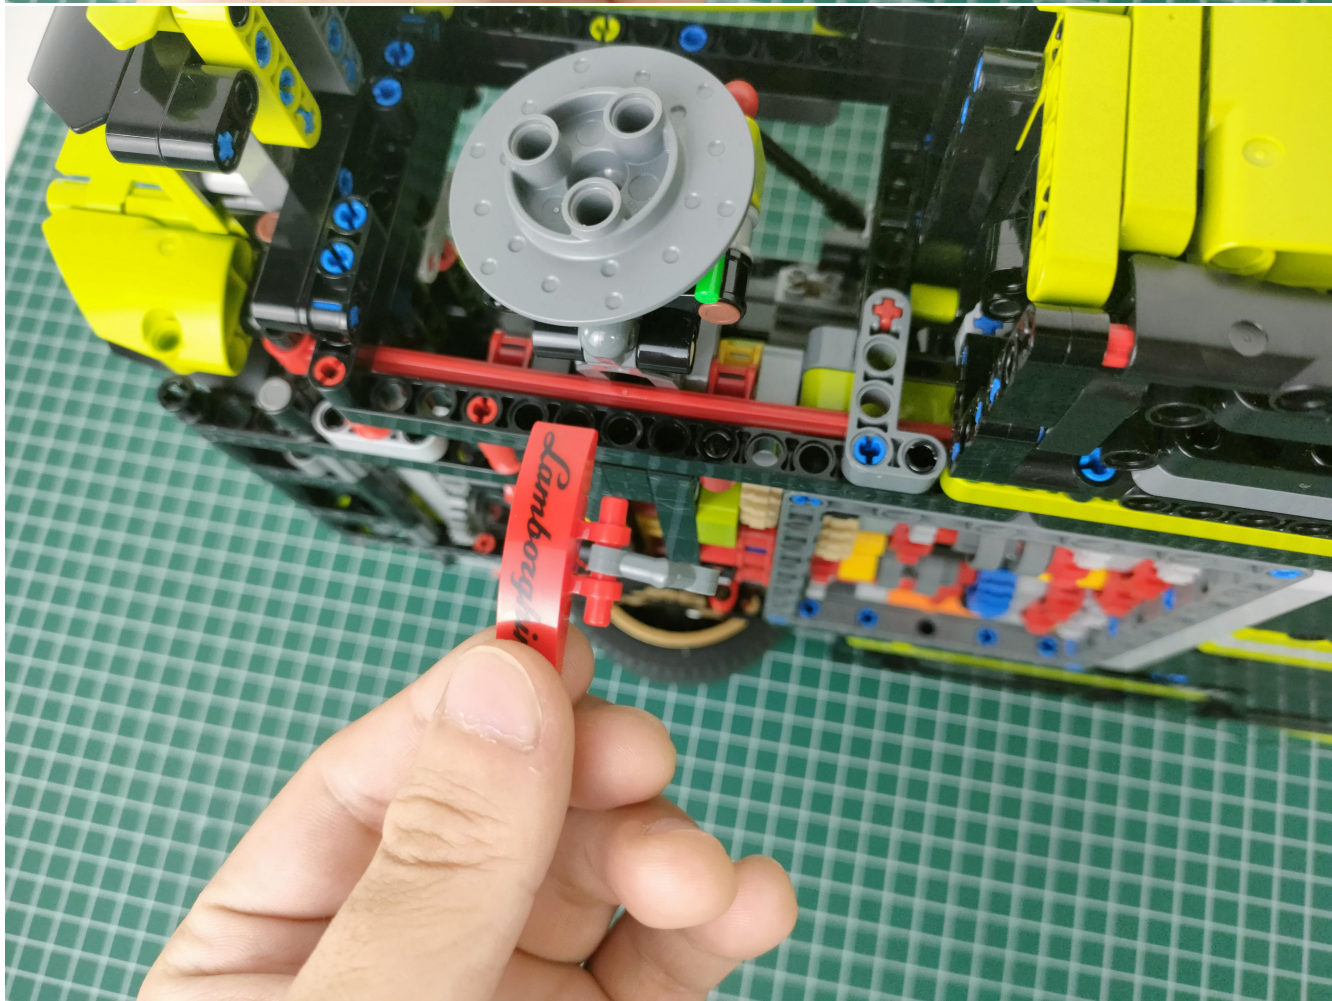

Take out the AA battery box.

Install 3 AA batteries (note the positive and negative poles).

The lighting shines normally (if the lighting does not work properly, please contact us in time).

Return to the front position of the building block assembly.