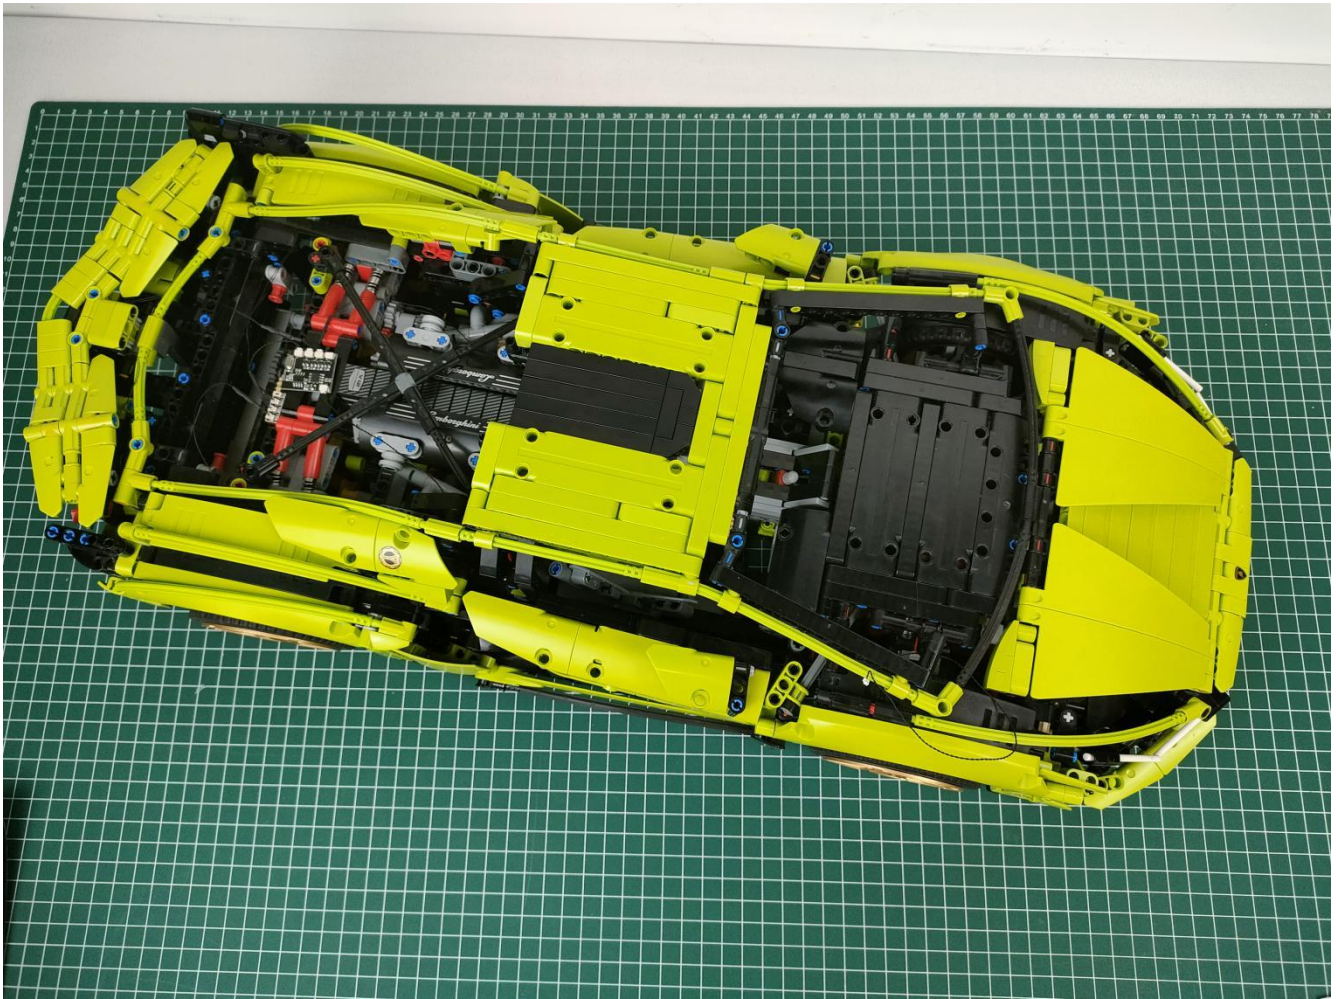

Take out the AA battery box.

Install 3 AA batteries (note the positive and negative poles).

The lighting shines normally (if the lighting does not work properly, please contact us in time).

Return to the front position of the building block assembly.