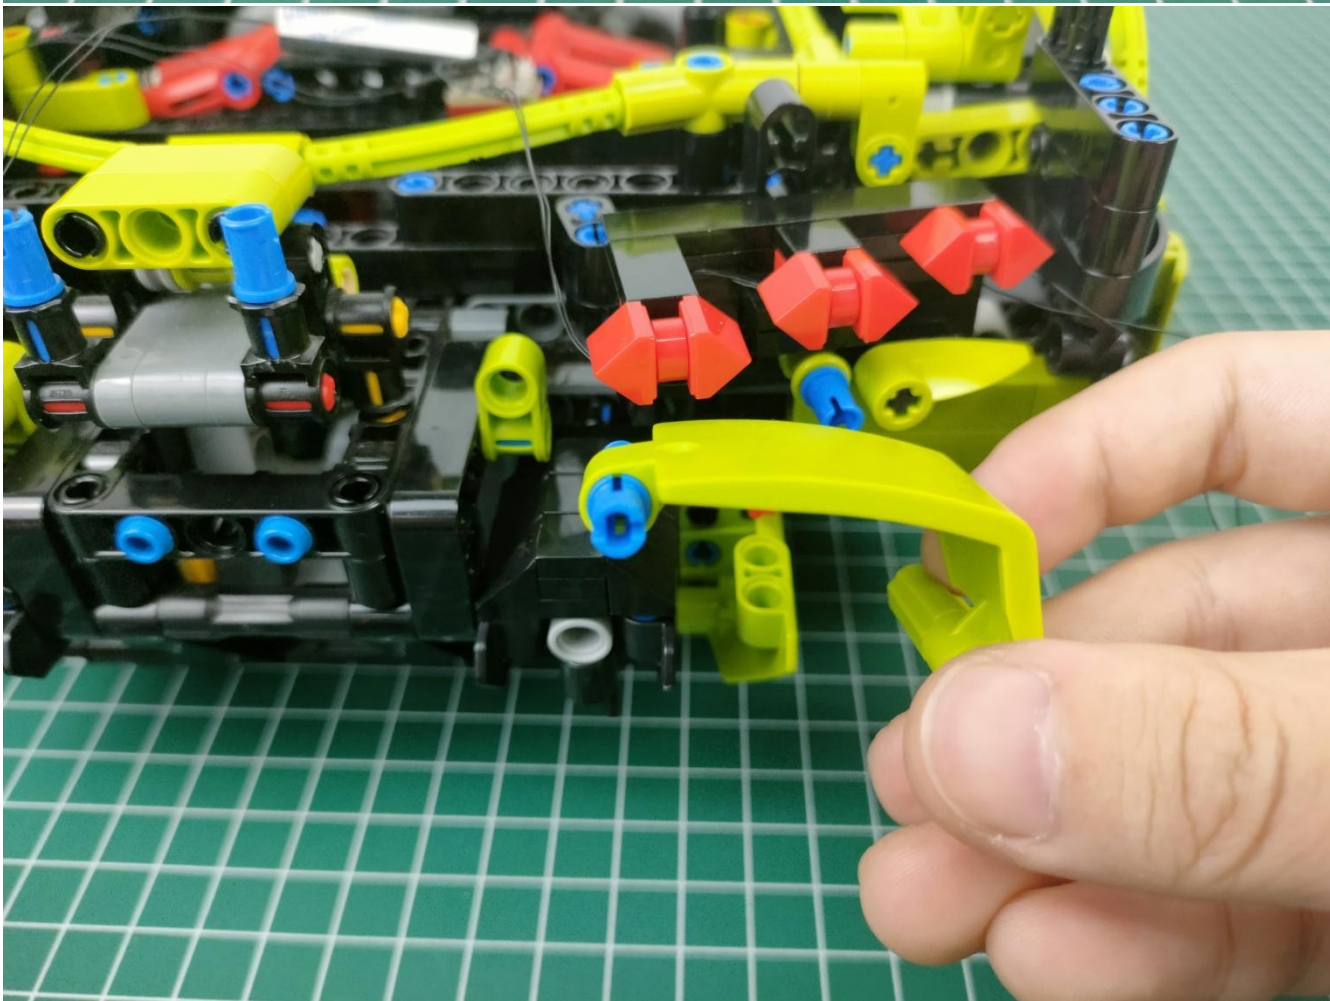

Take out the AA battery box.

Install 3 AA batteries (note the positive and negative poles).

The lighting shines normally (if the lighting does not work properly, please contact us in time).

Return to the front position of the building block assembly.