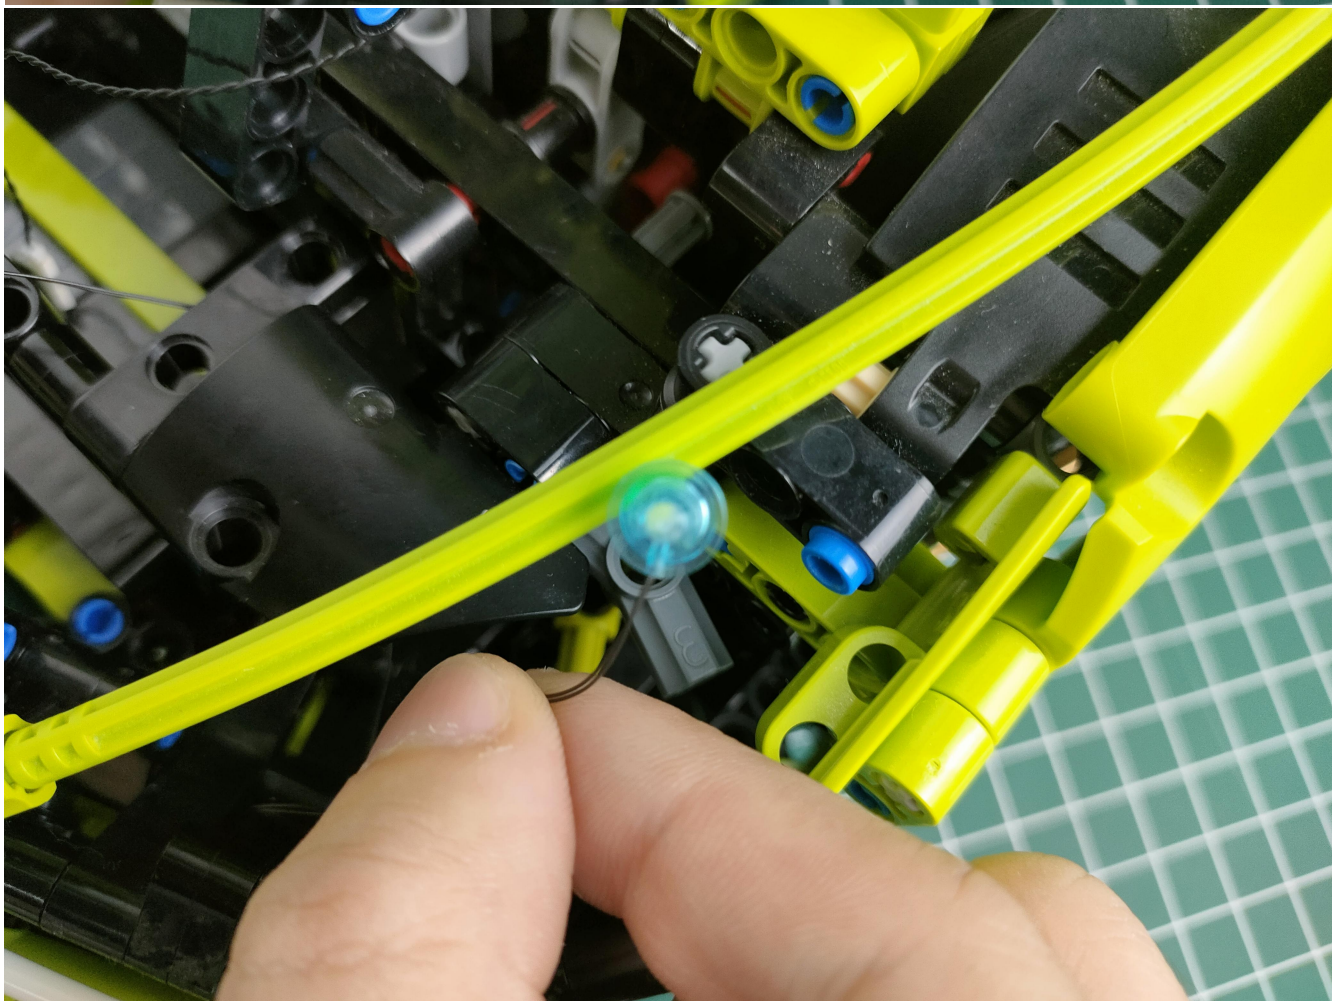

Take out the AA battery box.

Install 3 AA batteries (note the positive and negative poles).

The lighting shines normally (if the lighting does not work properly, please contact us in time).

Return to the front position of the building block assembly.