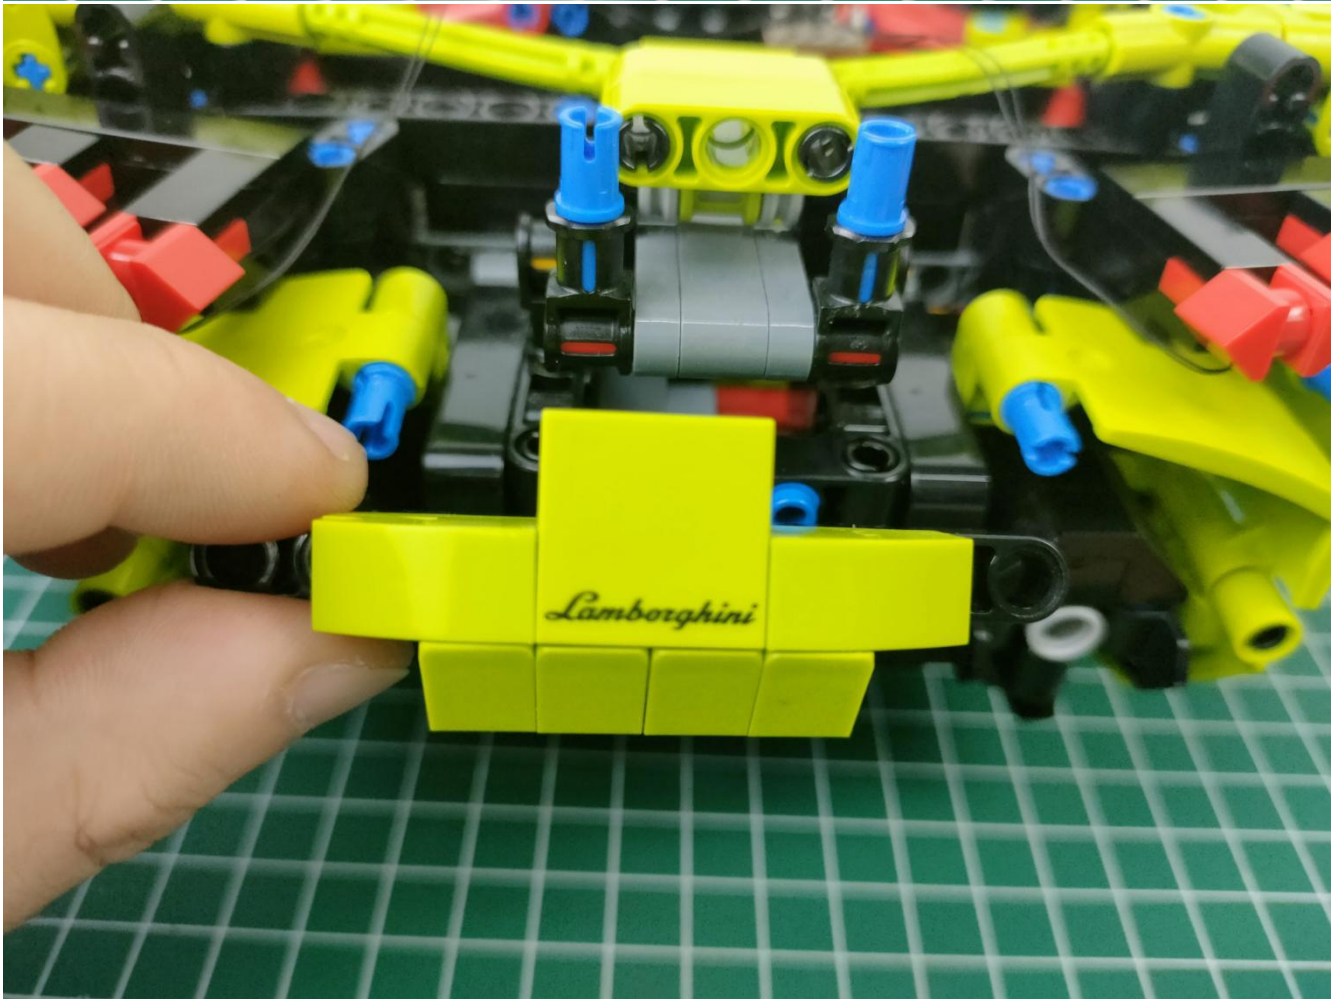

Take out the AA battery box.

Install 3 AA batteries (note the positive and negative poles).

The lighting shines normally (if the lighting does not work properly, please contact us in time).

Return to the front position of the building block assembly.