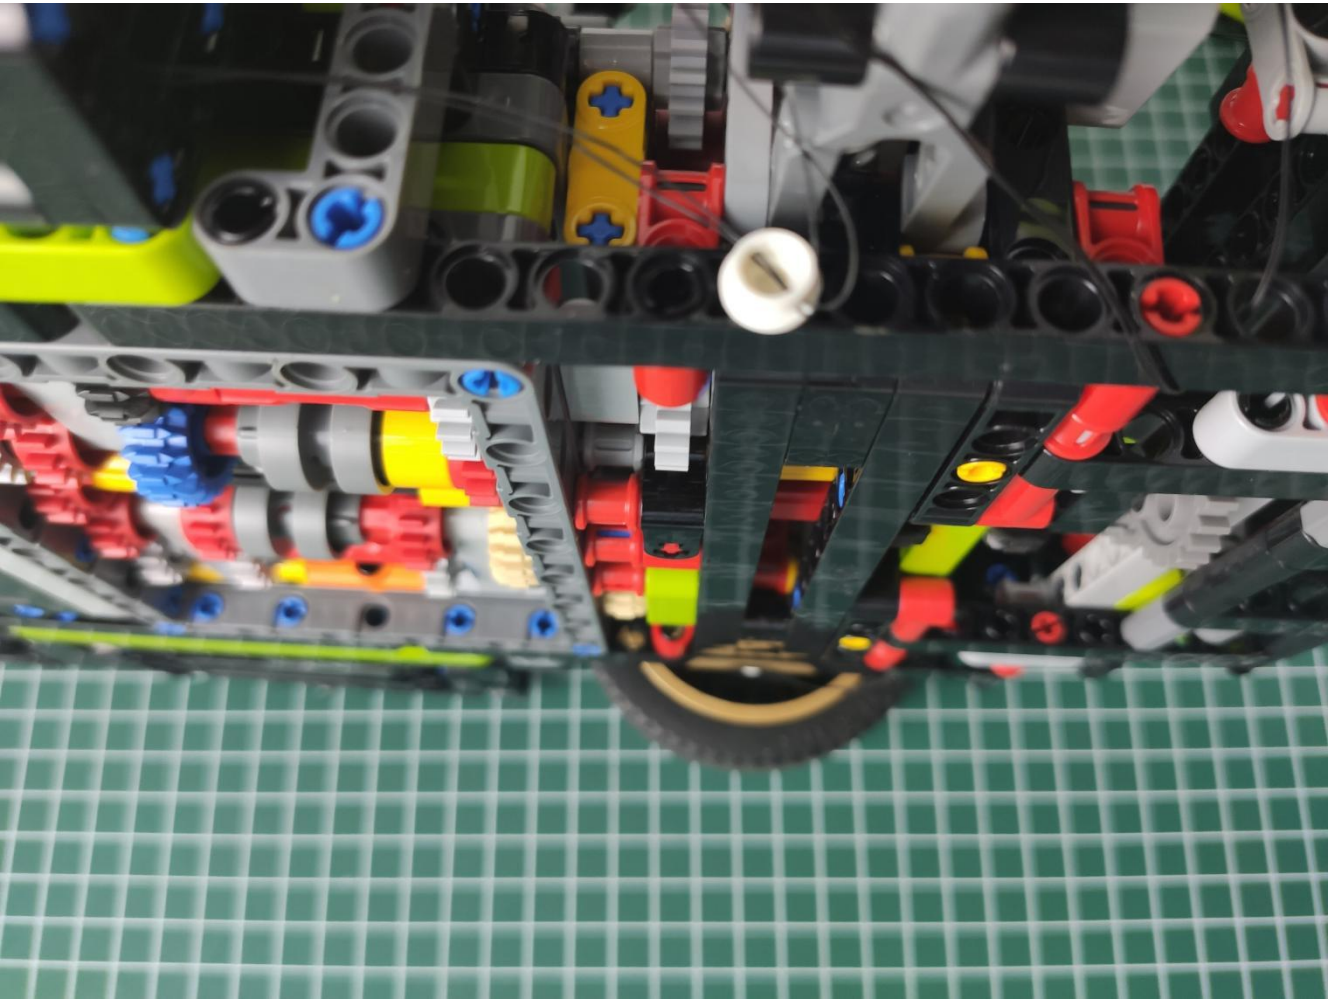

Take out the AA battery box.

Install 3 AA batteries (note the positive and negative poles).

The lighting shines normally (if the lighting does not work properly, please contact us in time).

Return to the front position of the building block assembly.