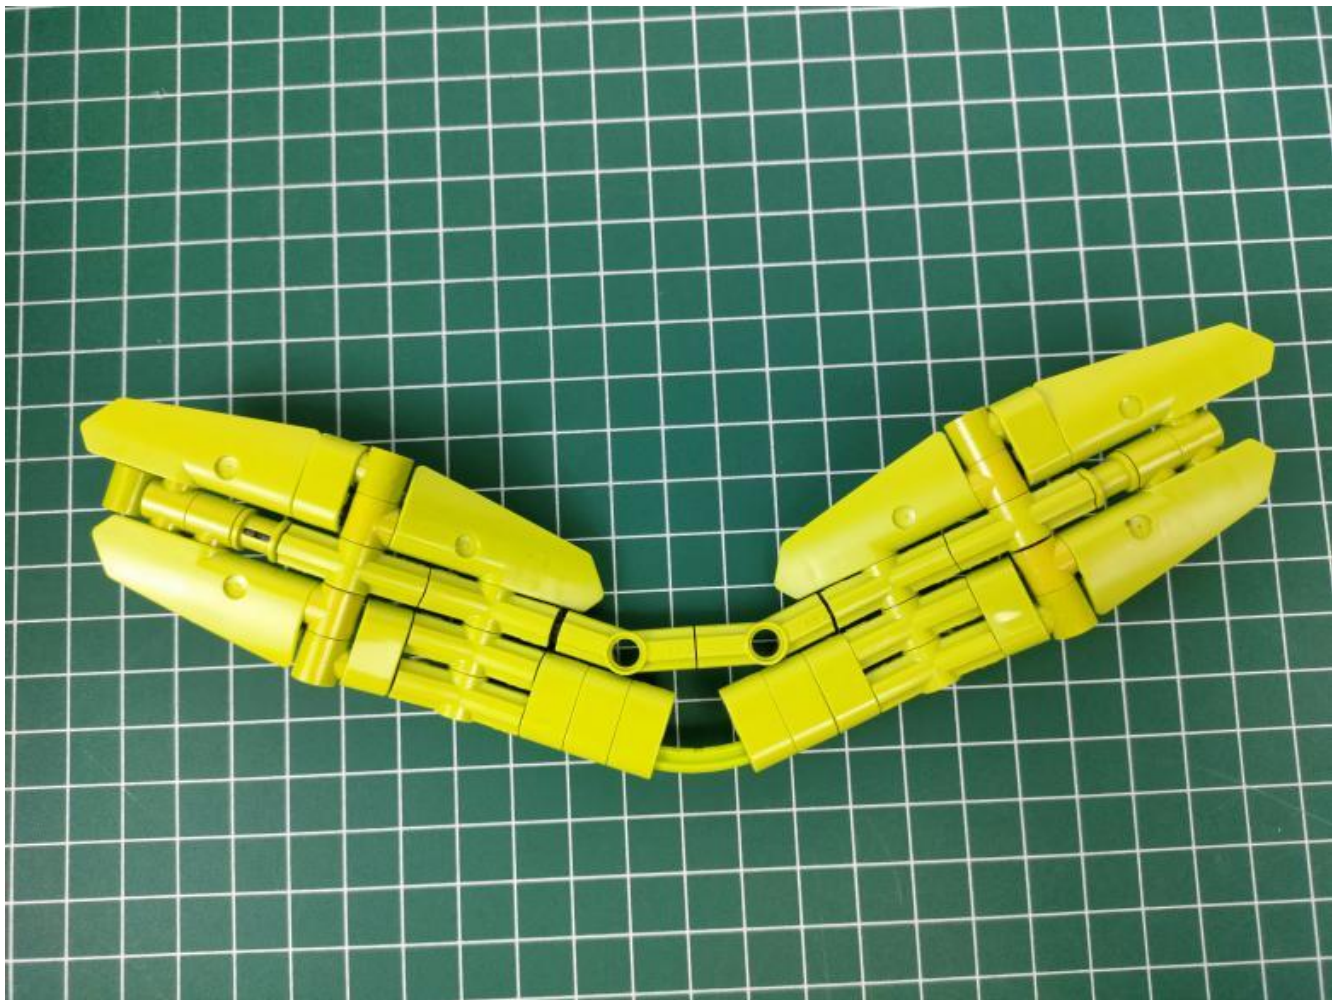

Take out the AA battery box.

Install 3 AA batteries (note the positive and negative poles).

The lighting shines normally (if the lighting does not work properly, please contact us in time).

Return to the front position of the building block assembly.