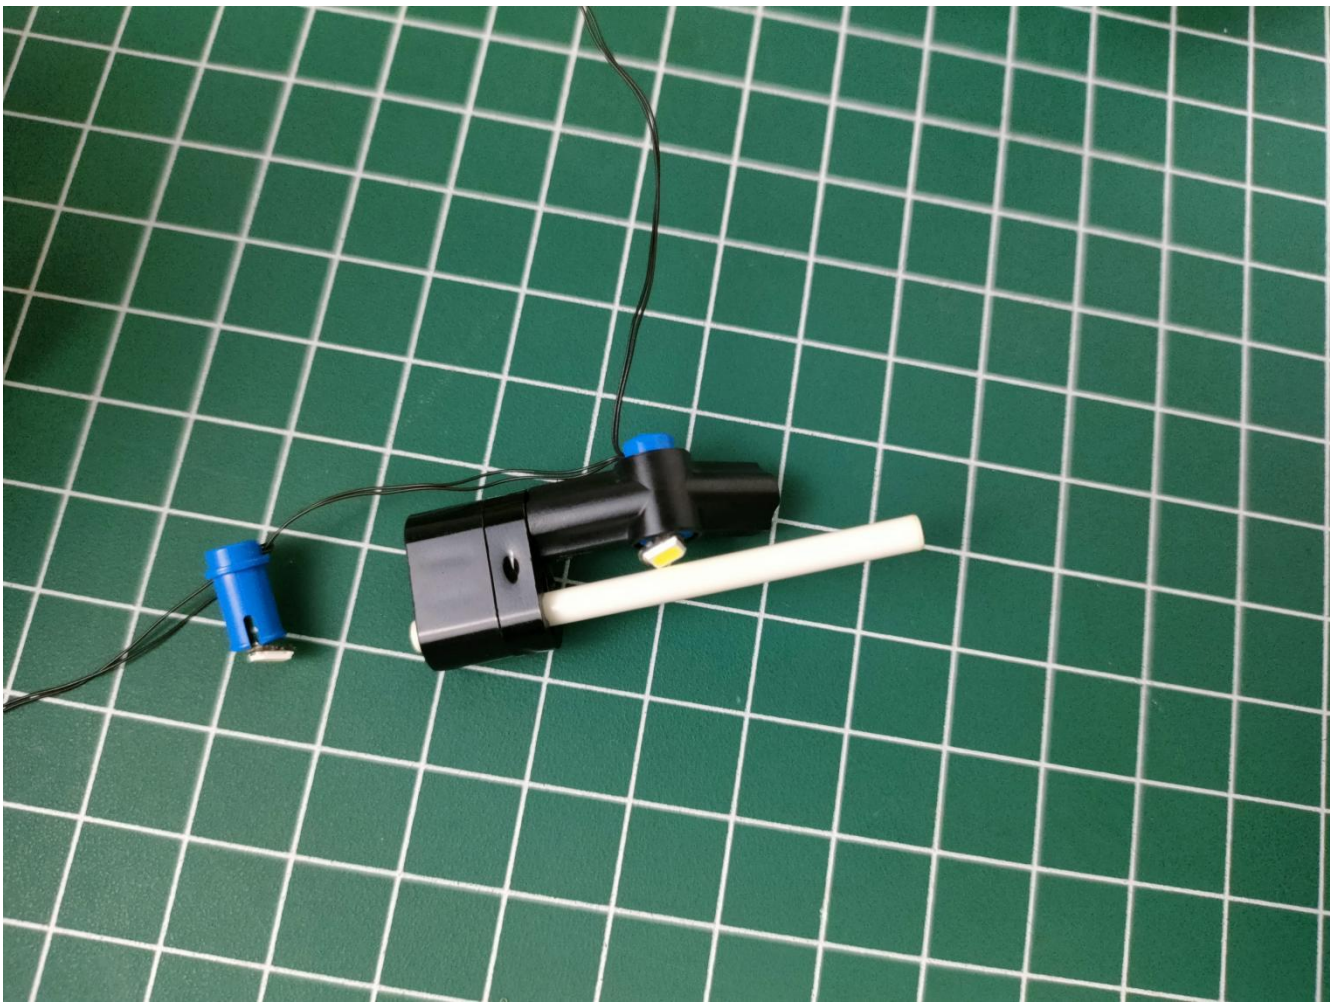

Take out the AA battery box.

Install 3 AA batteries (note the positive and negative poles).

The lighting shines normally (if the lighting does not work properly, please contact us in time).

Return to the front position of the building block assembly.