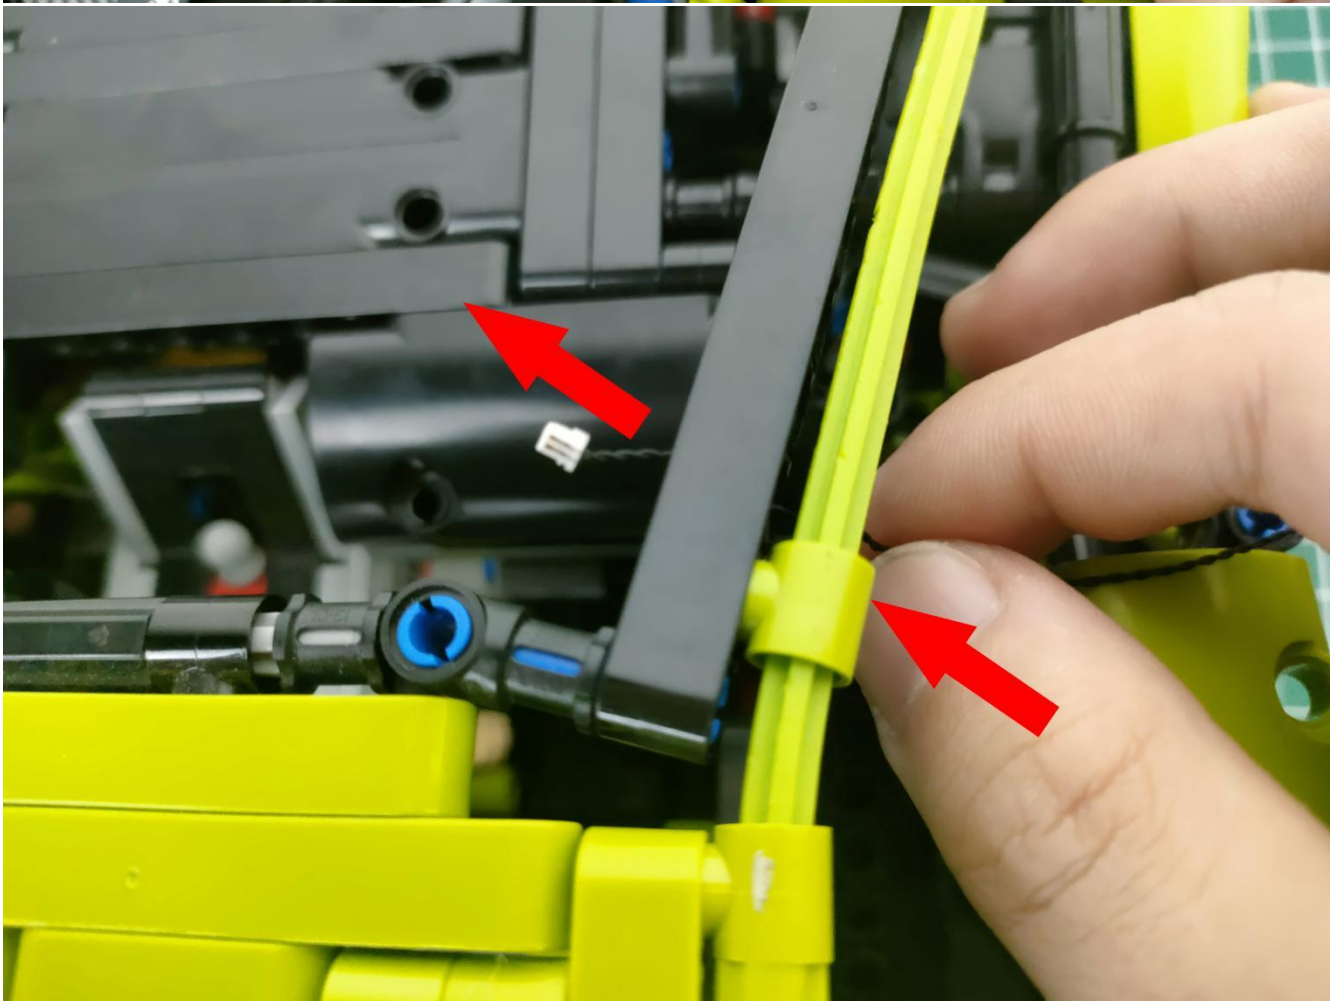

Take out the accessories inside (accessories include: AA battery box, 50cm USB power cord). The following power supply methods use mobile power, equipped with a USB power cord, and the battery box (battery self-supplied) can be used by yourself.

Take out the AA battery box.

Install 3 AA batteries (note the positive and negative poles).

The lighting shines normally (if the lighting does not work properly, please contact us in time).

Return to the front position of the building block assembly.