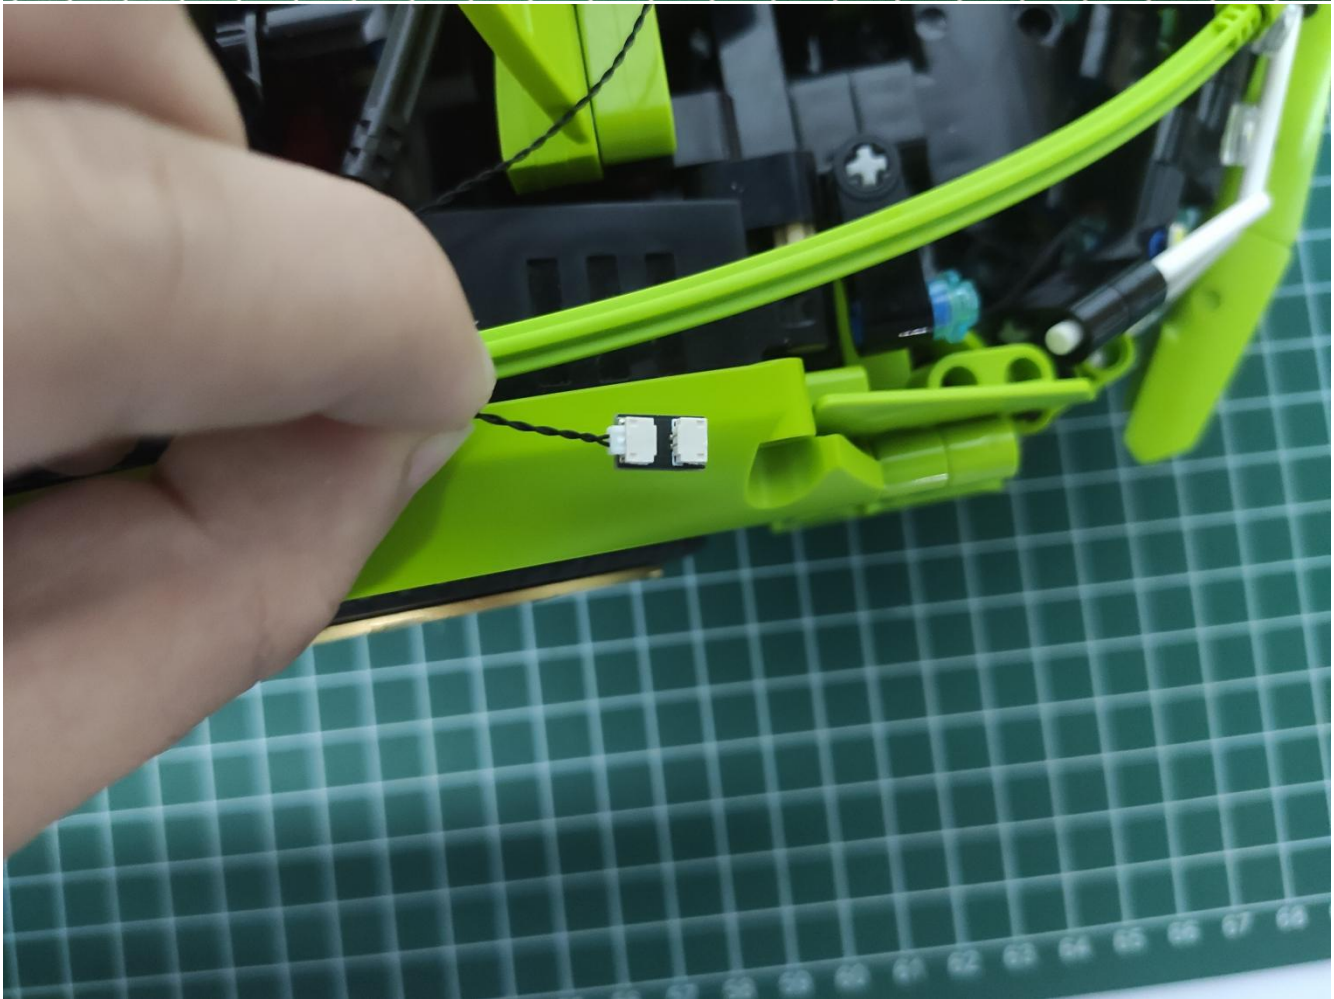

Take out the AA battery box.

Install 3 AA batteries (note the positive and negative poles).

The lighting shines normally (if the lighting does not work properly, please contact us in time).

Return to the front position of the building block assembly.