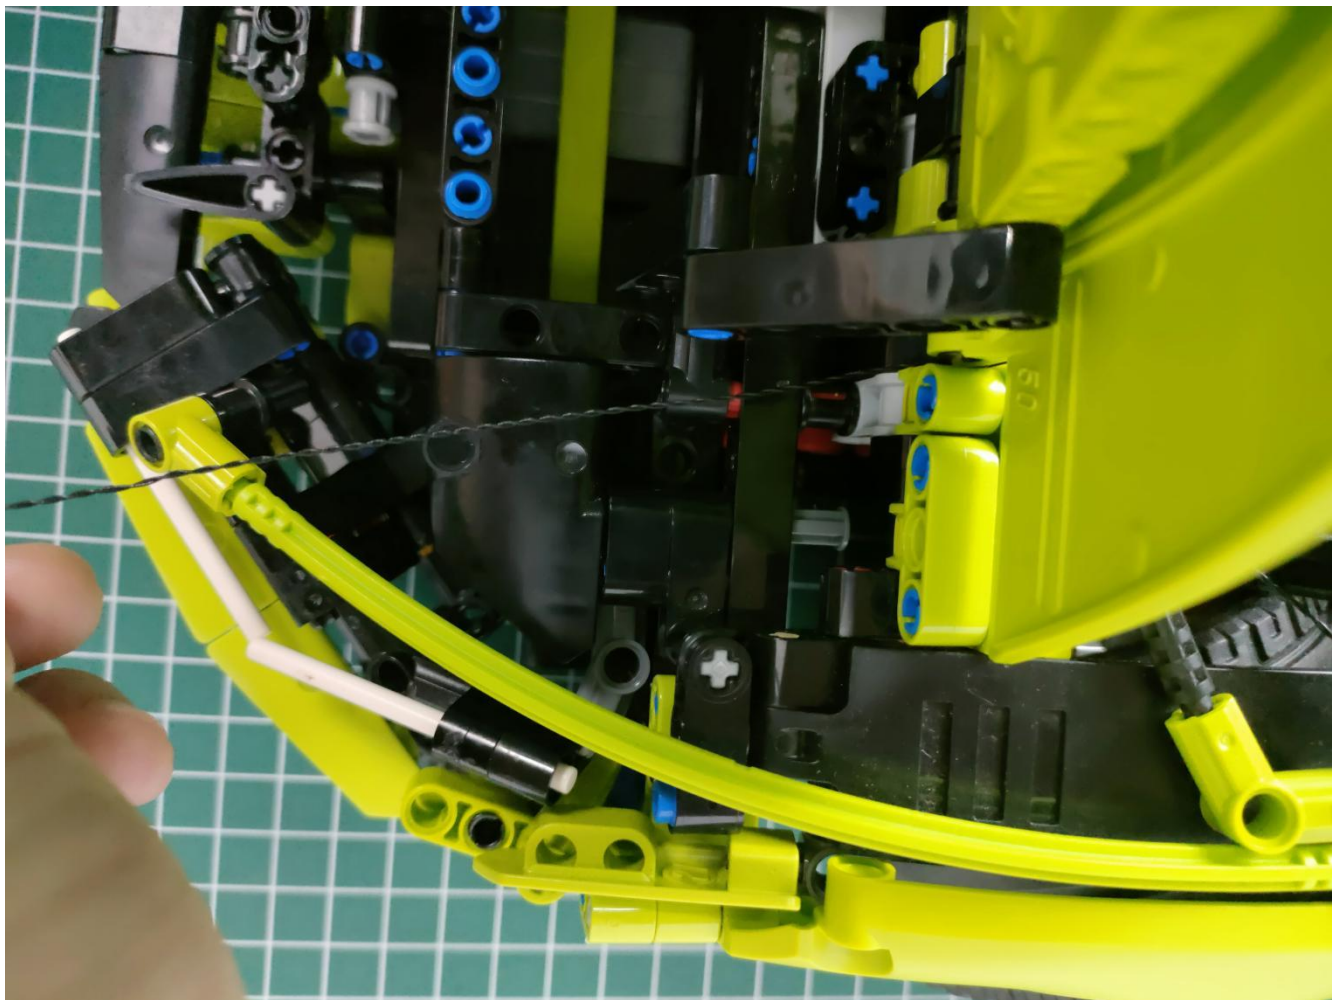

Take out the AA battery box.

Install 3 AA batteries (note the positive and negative poles).

The lighting shines normally (if the lighting does not work properly, please contact us in time).

Return to the front position of the building block assembly.