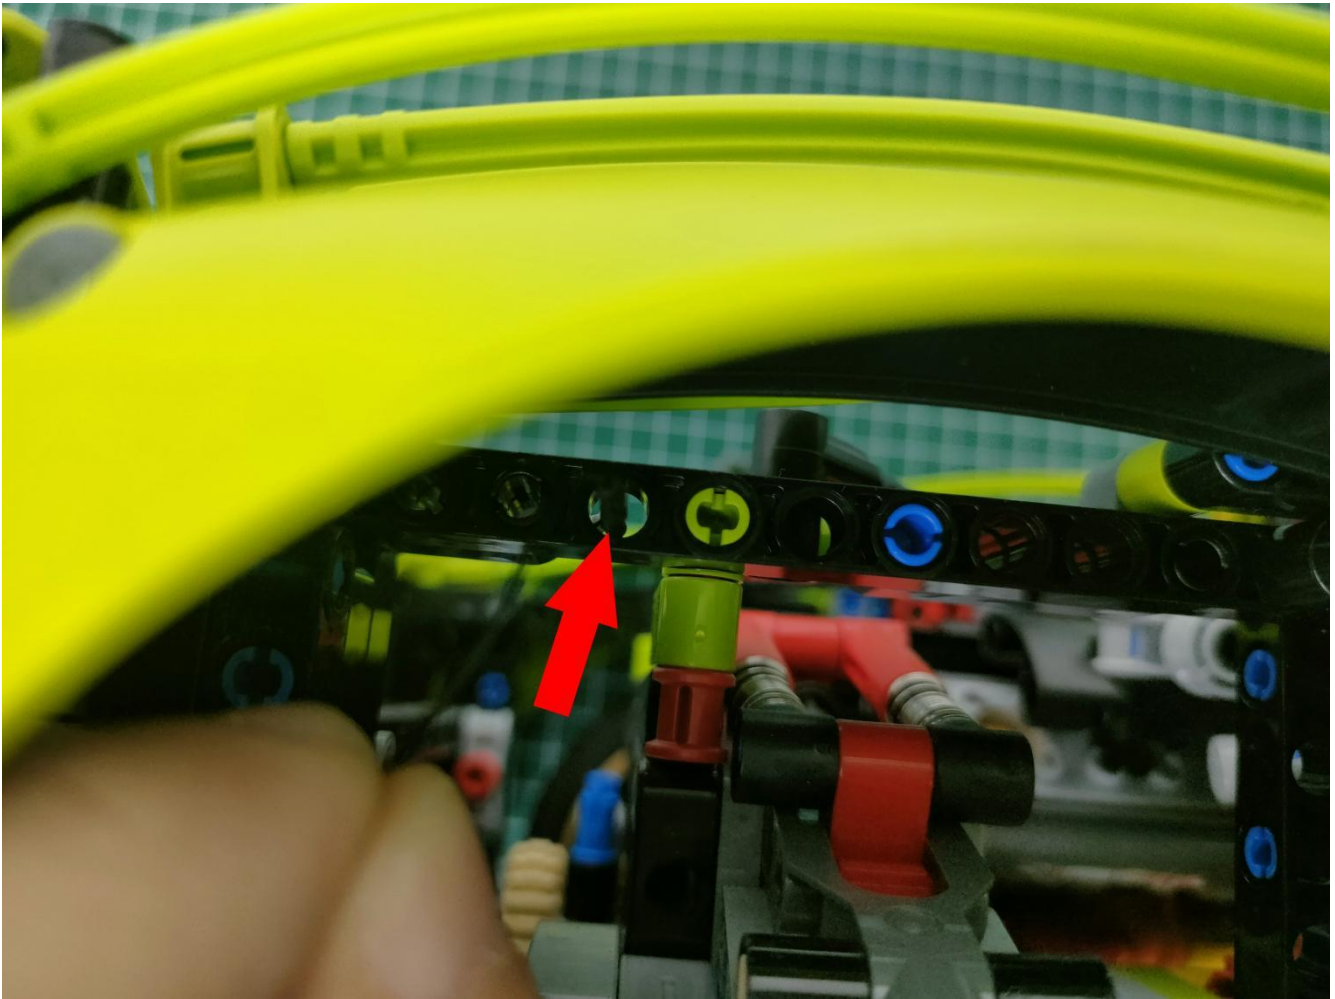

Take out the accessories inside (accessories include: AA battery box, 50cm USB power cord). The following power supply methods use mobile power, equipped with a USB power cord, and the battery box (battery self-supplied) can be used by yourself.

Take out the AA battery box.

Install 3 AA batteries (note the positive and negative poles).

The lighting shines normally (if the lighting does not work properly, please contact us in time).

Return to the front position of the building block assembly.