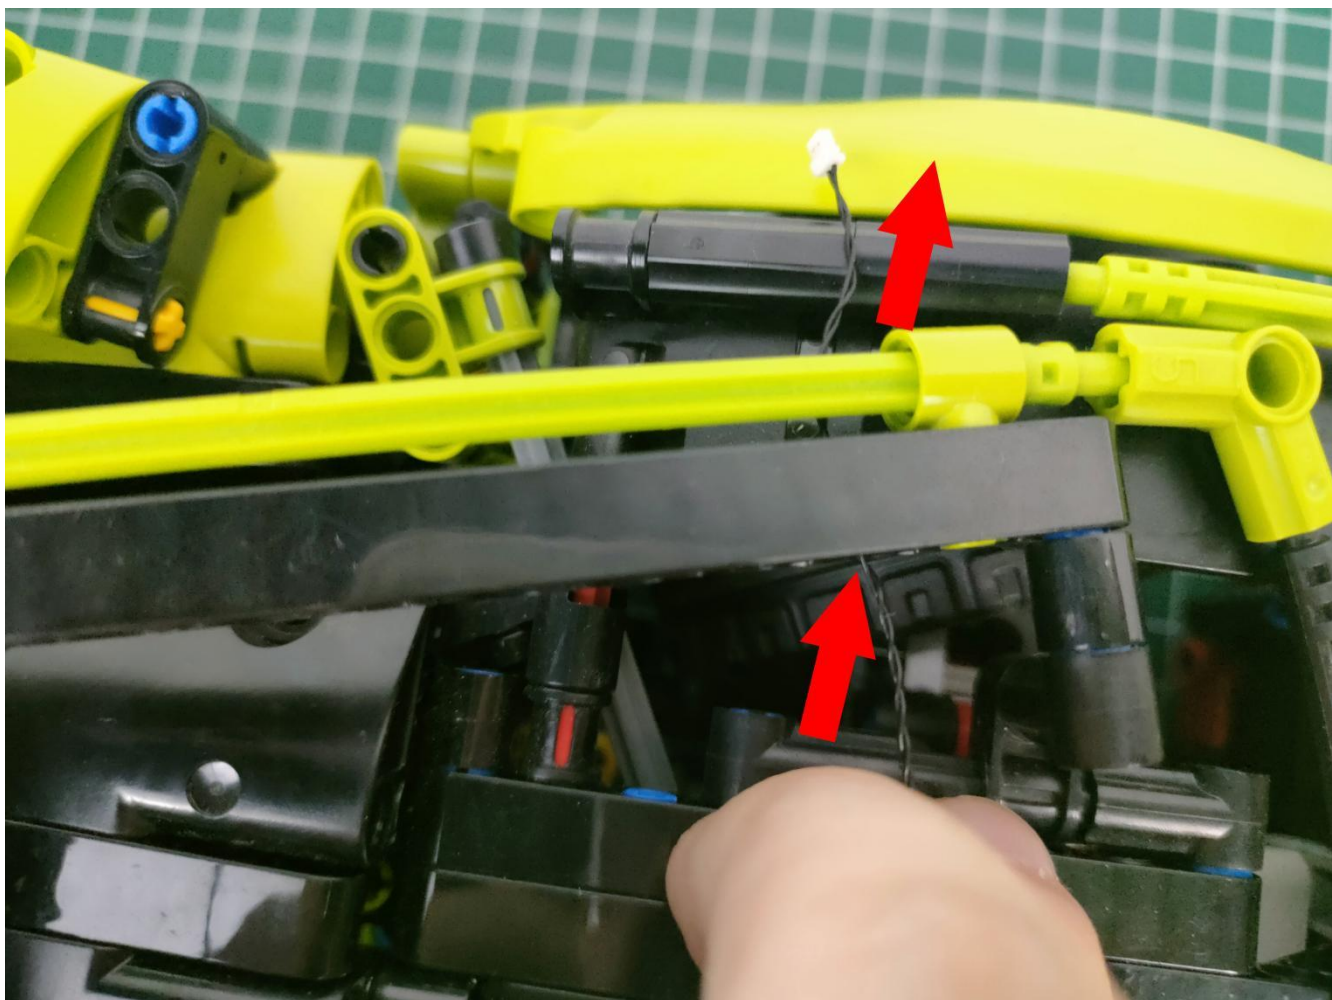

Take out the accessories inside (accessories include: AA battery box, 50cm USB power cord). The following power supply methods use mobile power, equipped with a USB power cord, and the battery box (battery self-supplied) can be used by yourself.

Take out the AA battery box.

Install 3 AA batteries (note the positive and negative poles).

The lighting shines normally (if the lighting does not work properly, please contact us in time).

Return to the front position of the building block assembly.