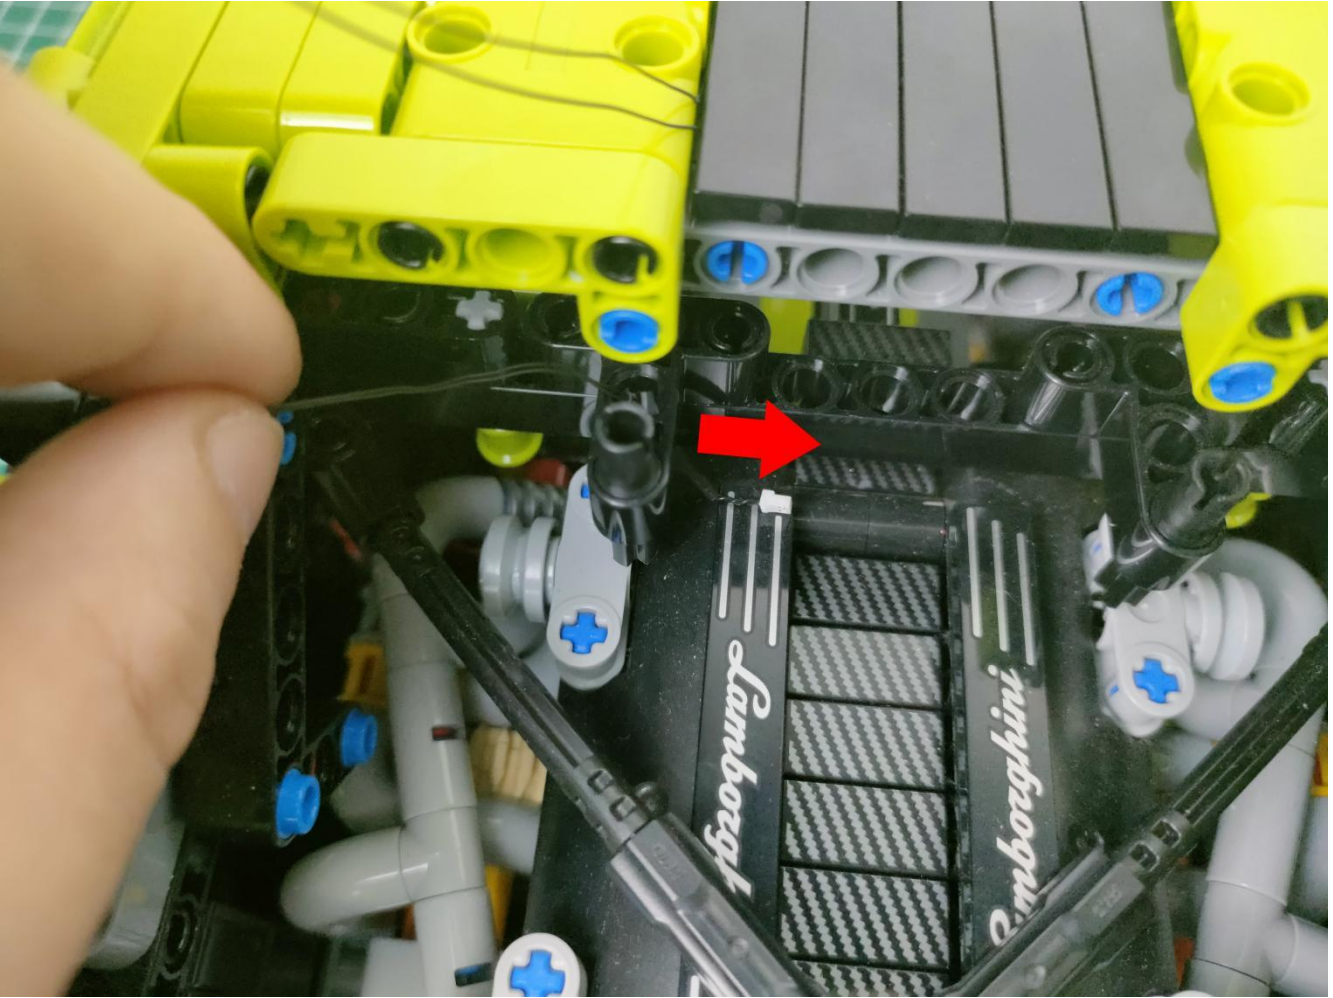

Take out the accessories inside (accessories include: AA battery box, 50cm USB power cord). The following power supply methods use mobile power, equipped with a USB power cord, and the battery box (battery self-supplied) can be used by yourself.

Take out the AA battery box.

Install 3 AA batteries (note the positive and negative poles).

The lighting shines normally (if the lighting does not work properly, please contact us in time).

Return to the front position of the building block assembly.