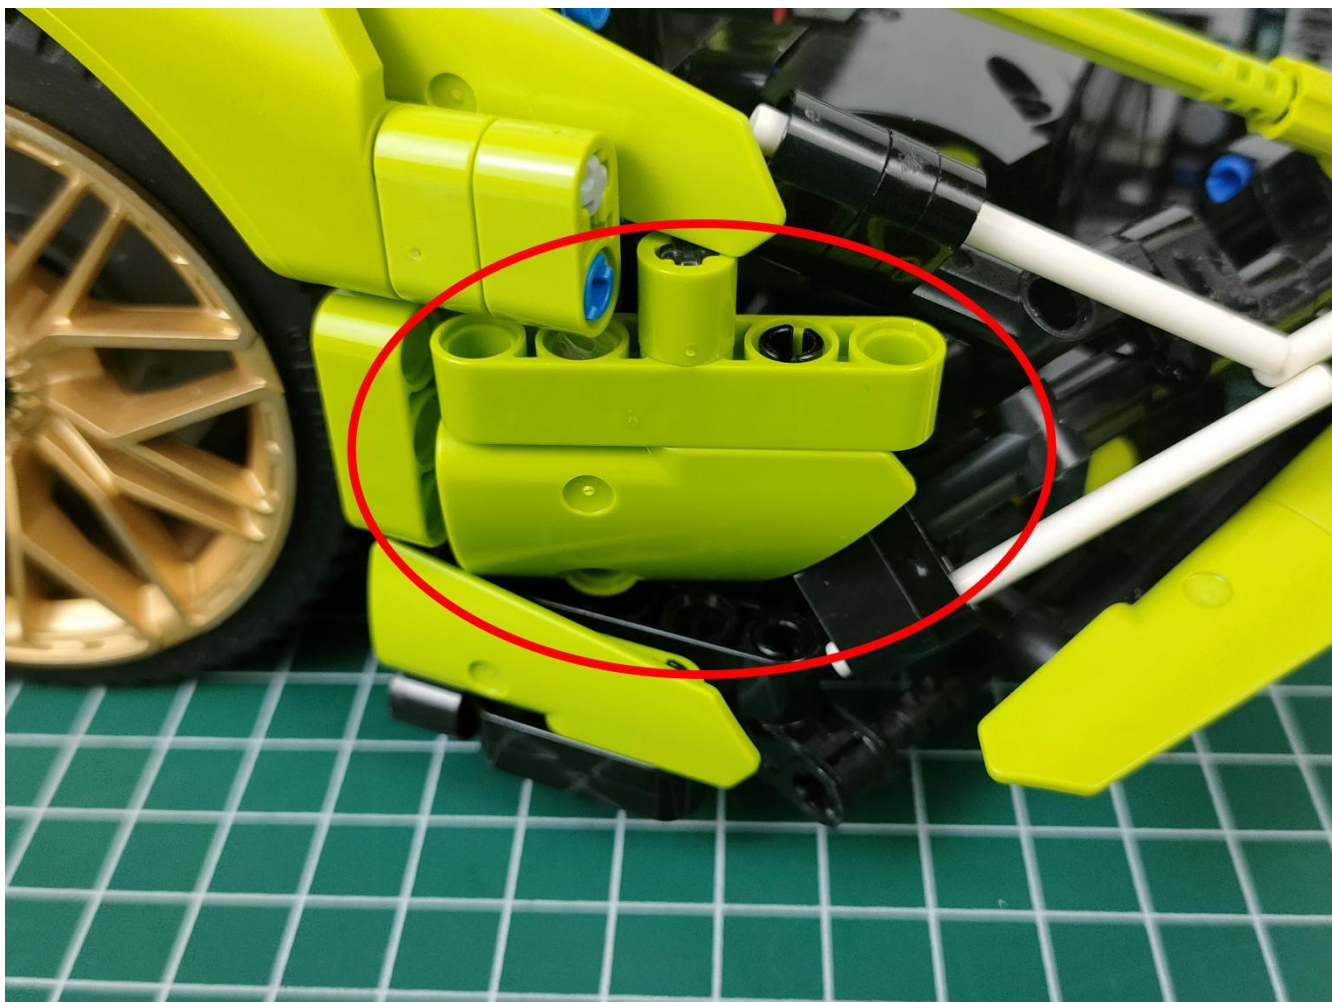

Take out the accessories inside (accessories include: AA battery box, 50cm USB power cord). The following power supply methods use mobile power, equipped with a USB power cord, and the battery box (battery self-supplied) can be used by yourself.

Take out the AA battery box.

Install 3 AA batteries (note the positive and negative poles).

The lighting shines normally (if the lighting does not work properly, please contact us in time).

Return to the front position of the building block assembly.