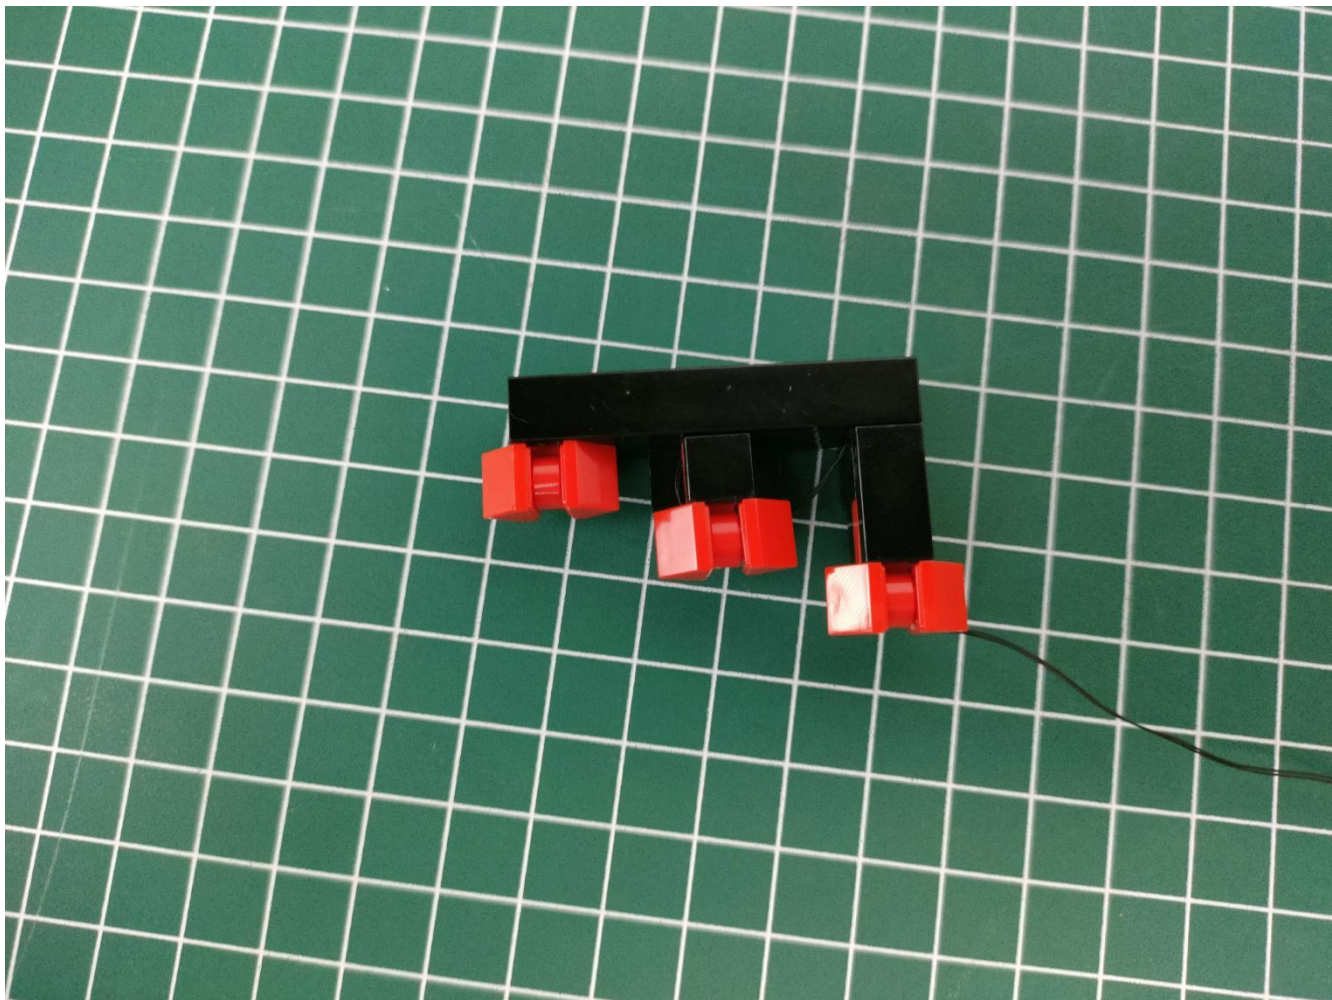

Take out the AA battery box.

Install 3 AA batteries (note the positive and negative poles).

The lighting shines normally (if the lighting does not work properly, please contact us in time).

Return to the front position of the building block assembly.