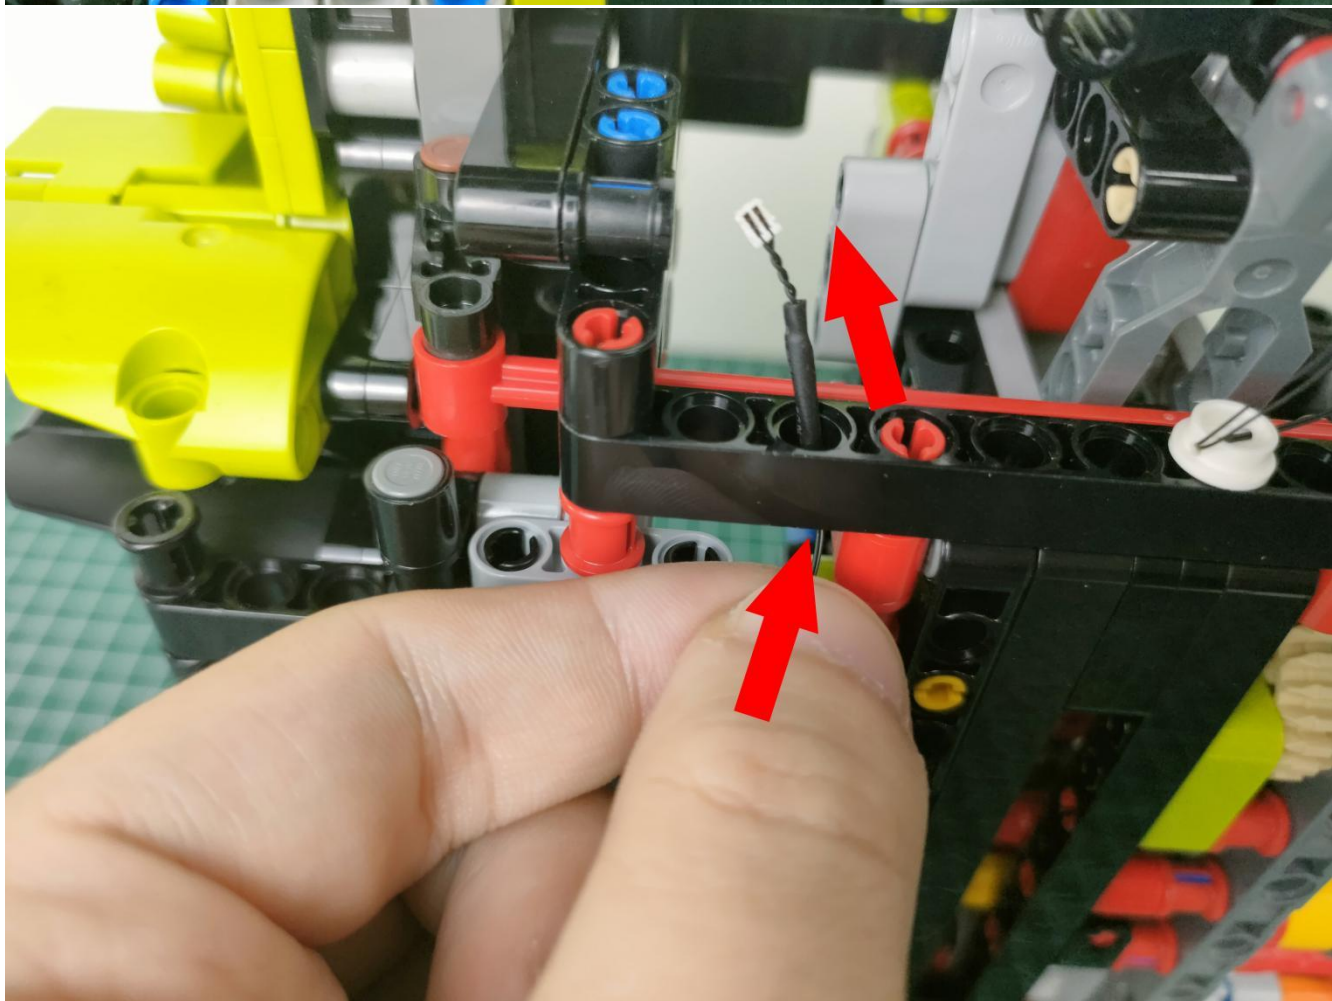

Take out the AA battery box.

Install 3 AA batteries (note the positive and negative poles).

The lighting shines normally (if the lighting does not work properly, please contact us in time).

Return to the front position of the building block assembly.