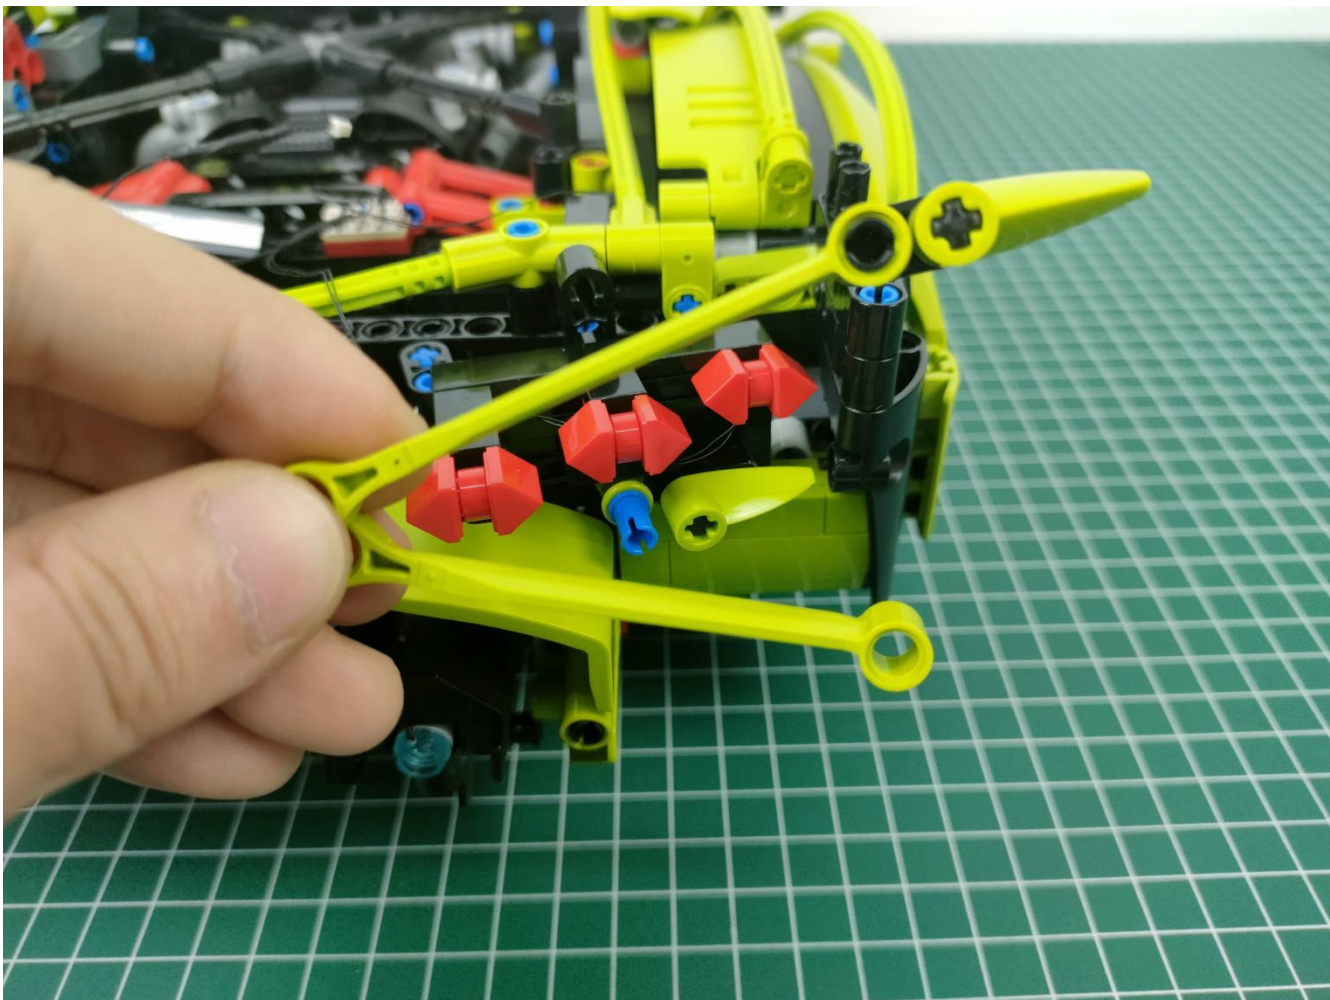

Take out the AA battery box.

Install 3 AA batteries (note the positive and negative poles).

The lighting shines normally (if the lighting does not work properly, please contact us in time).

Return to the front position of the building block assembly.