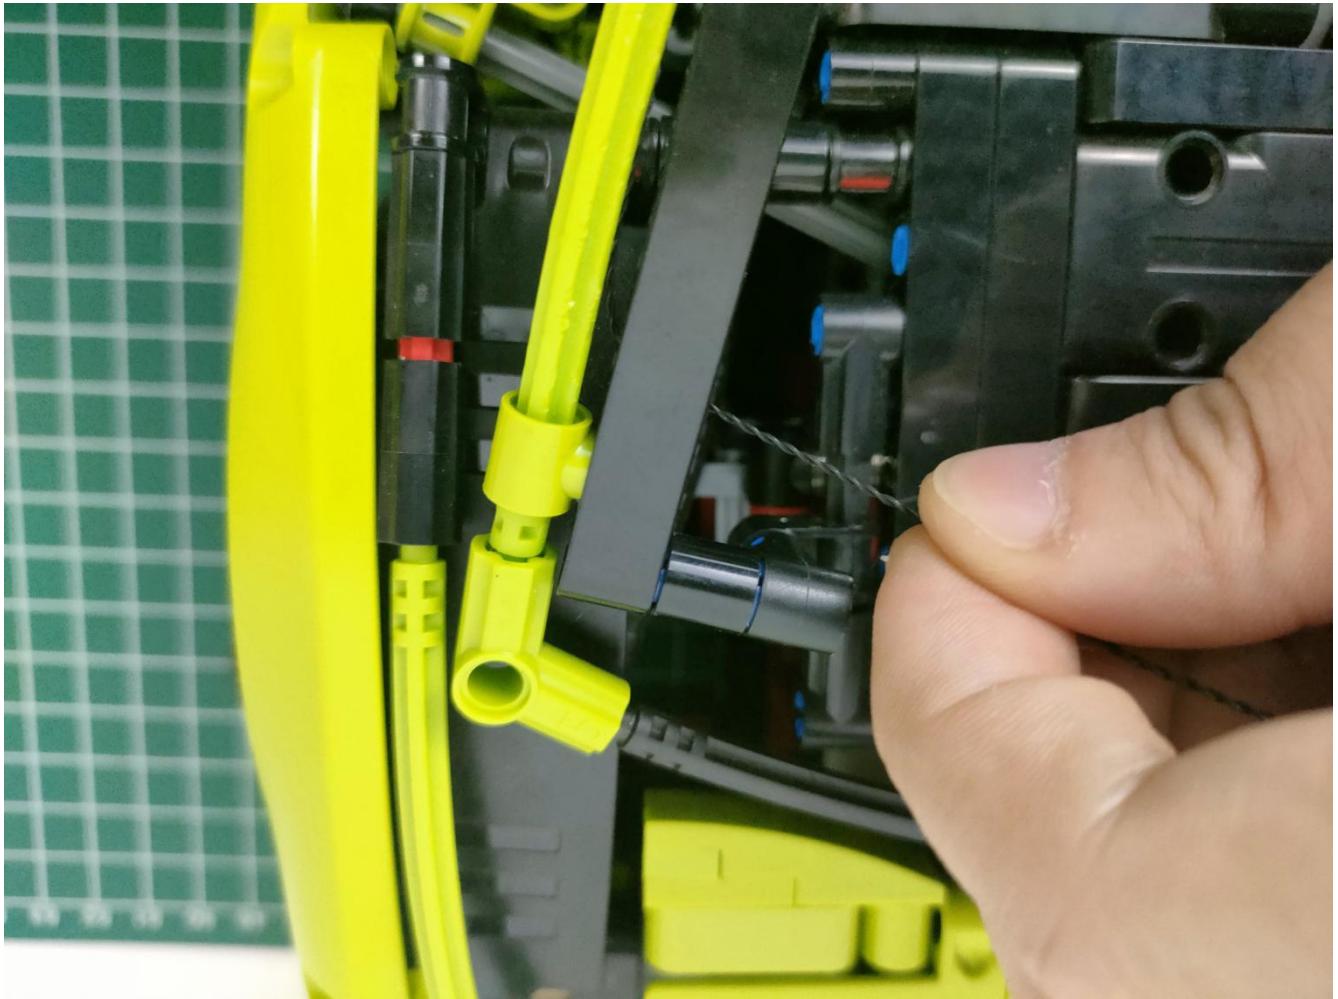

Take out the AA battery box.

Install 3 AA batteries (note the positive and negative poles).

The lighting shines normally (if the lighting does not work properly, please contact us in time).

Return to the front position of the building block assembly.