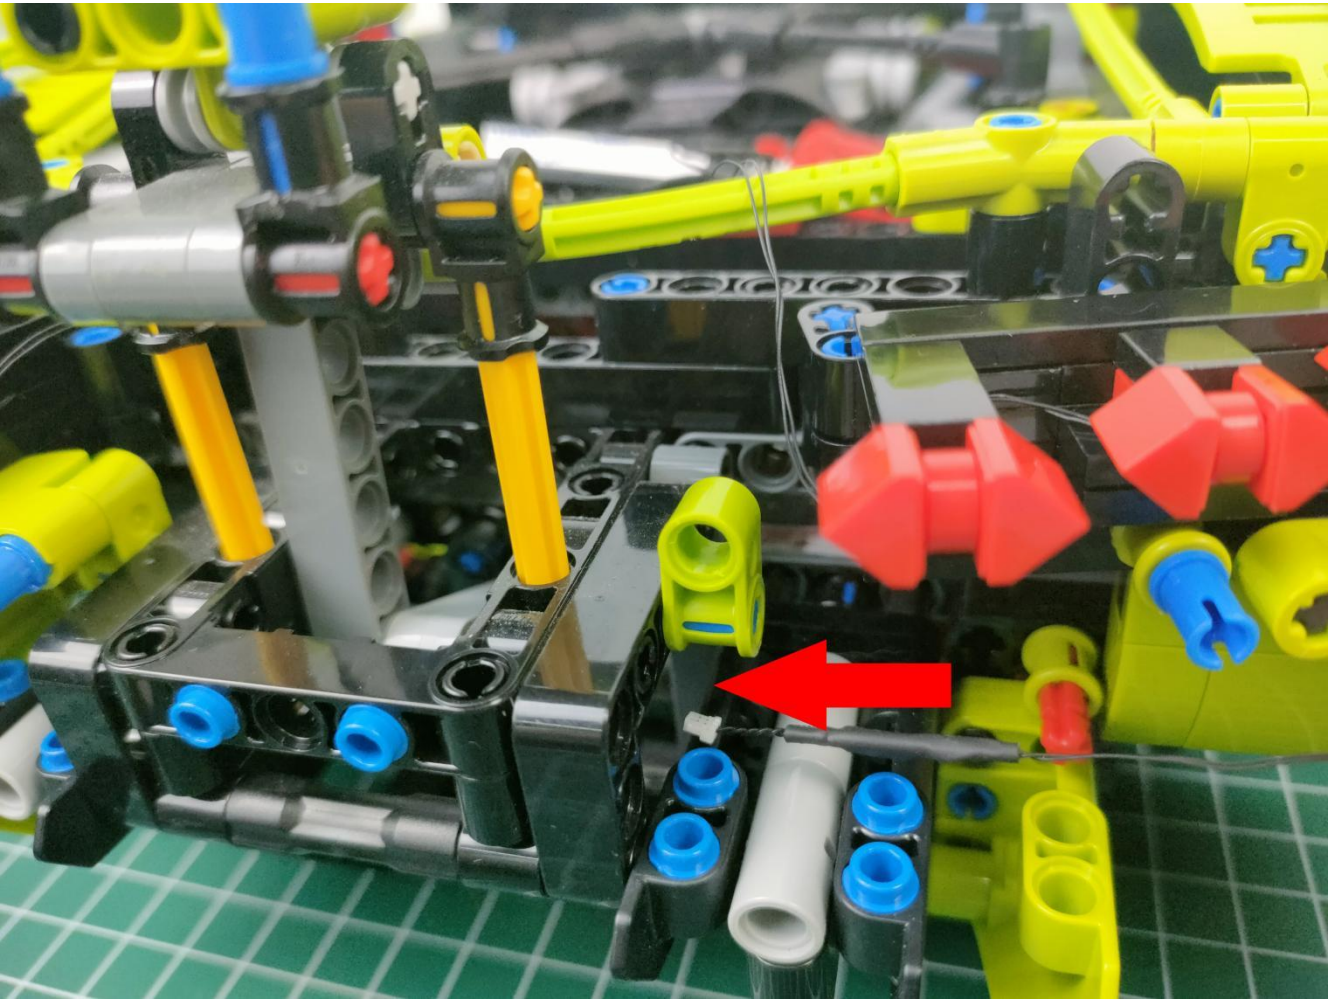

Take out the AA battery box.

Install 3 AA batteries (note the positive and negative poles).

The lighting shines normally (if the lighting does not work properly, please contact us in time).

Return to the front position of the building block assembly.