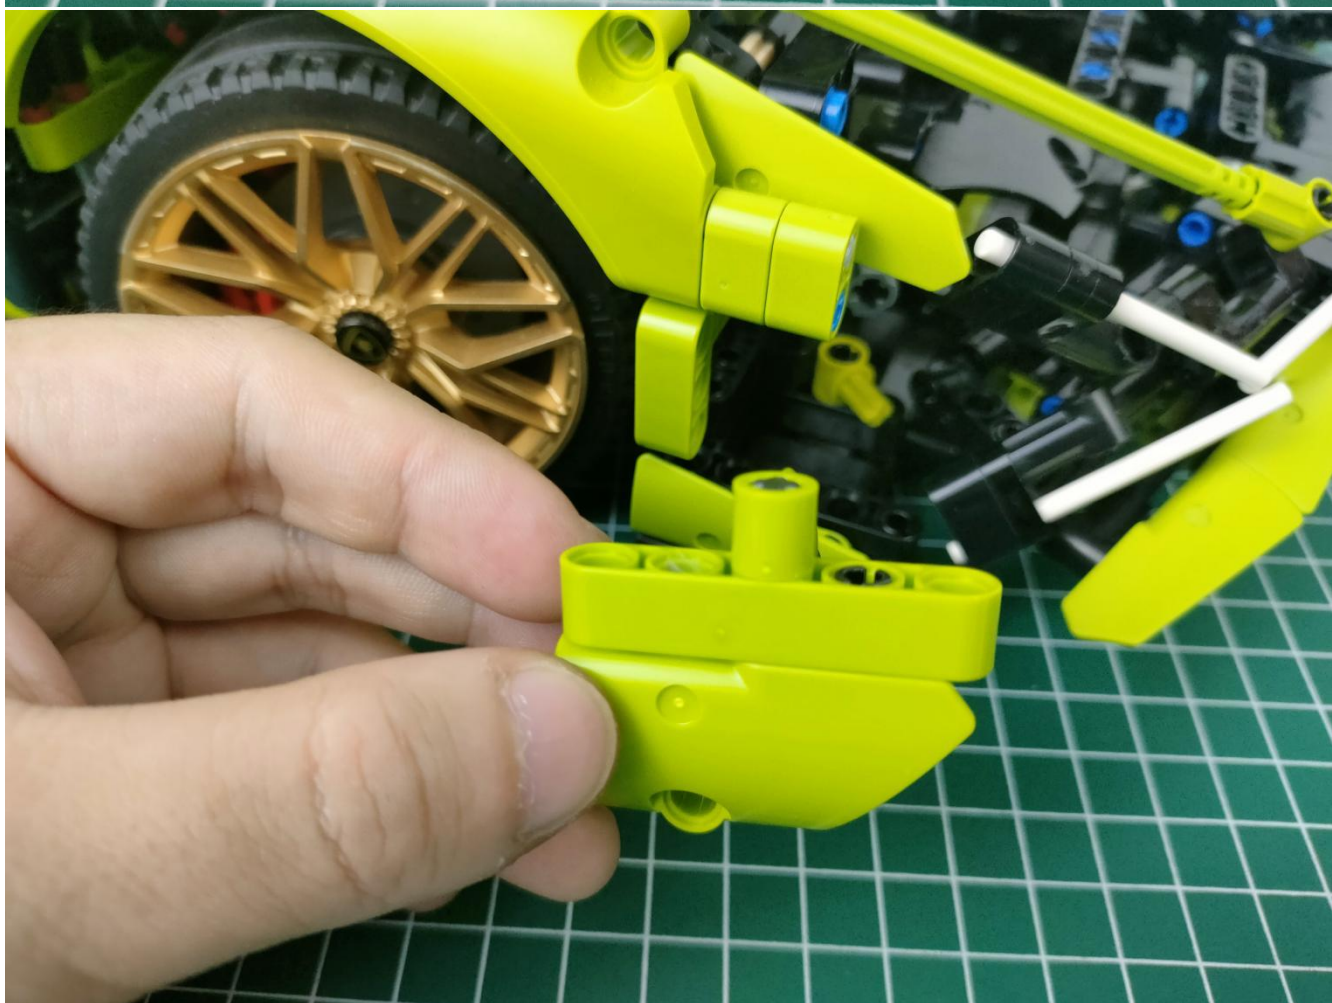

Take out the AA battery box.

Install 3 AA batteries (note the positive and negative poles).

The lighting shines normally (if the lighting does not work properly, please contact us in time).

Return to the front position of the building block assembly.