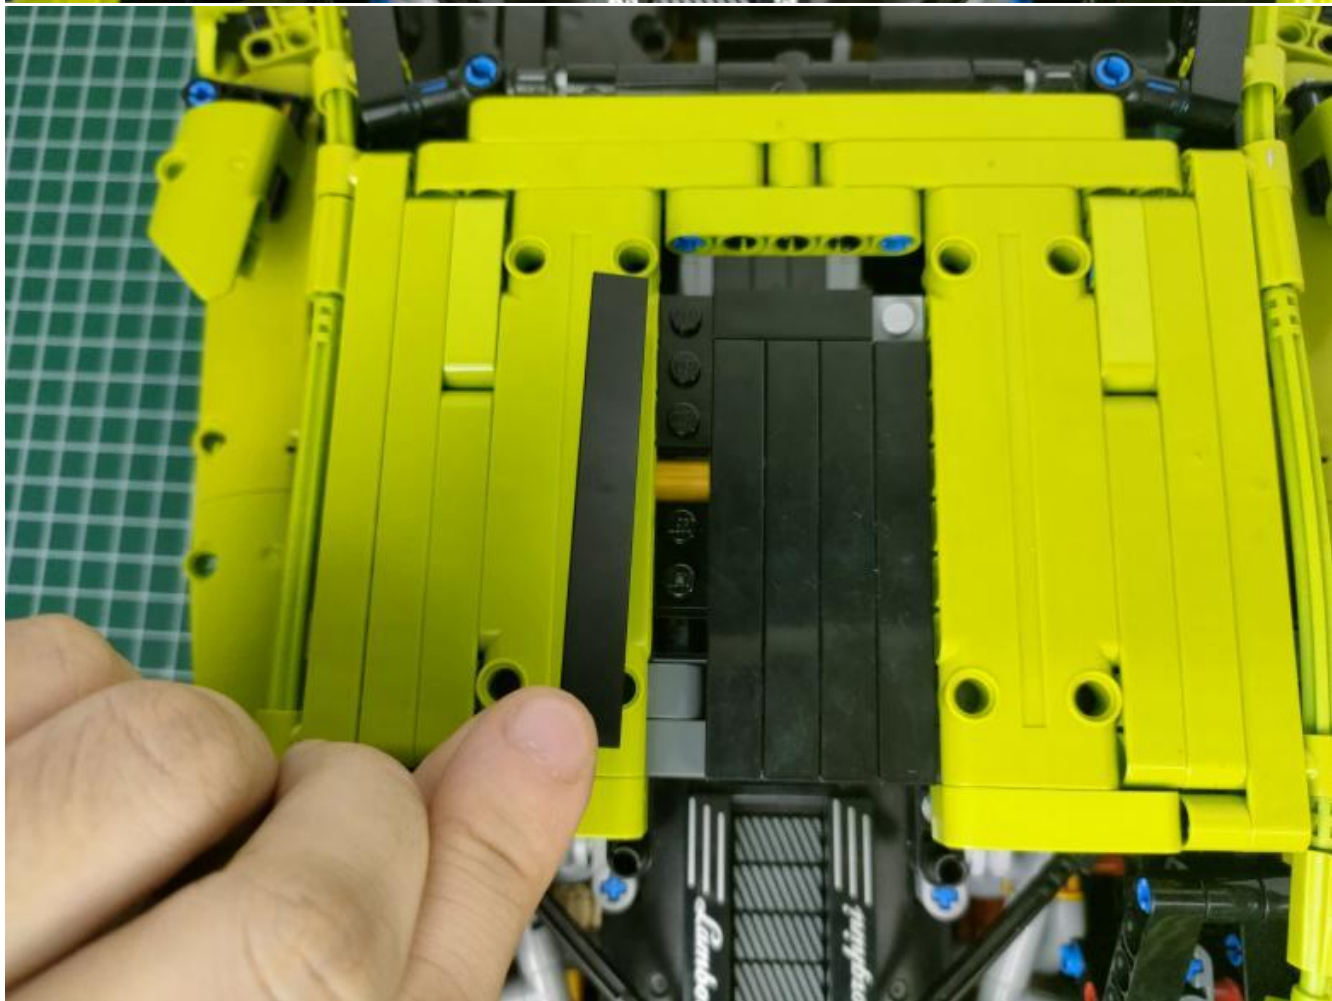

Take out the AA battery box.

Install 3 AA batteries (note the positive and negative poles).

The lighting shines normally (if the lighting does not work properly, please contact us in time).

Return to the front position of the building block assembly.