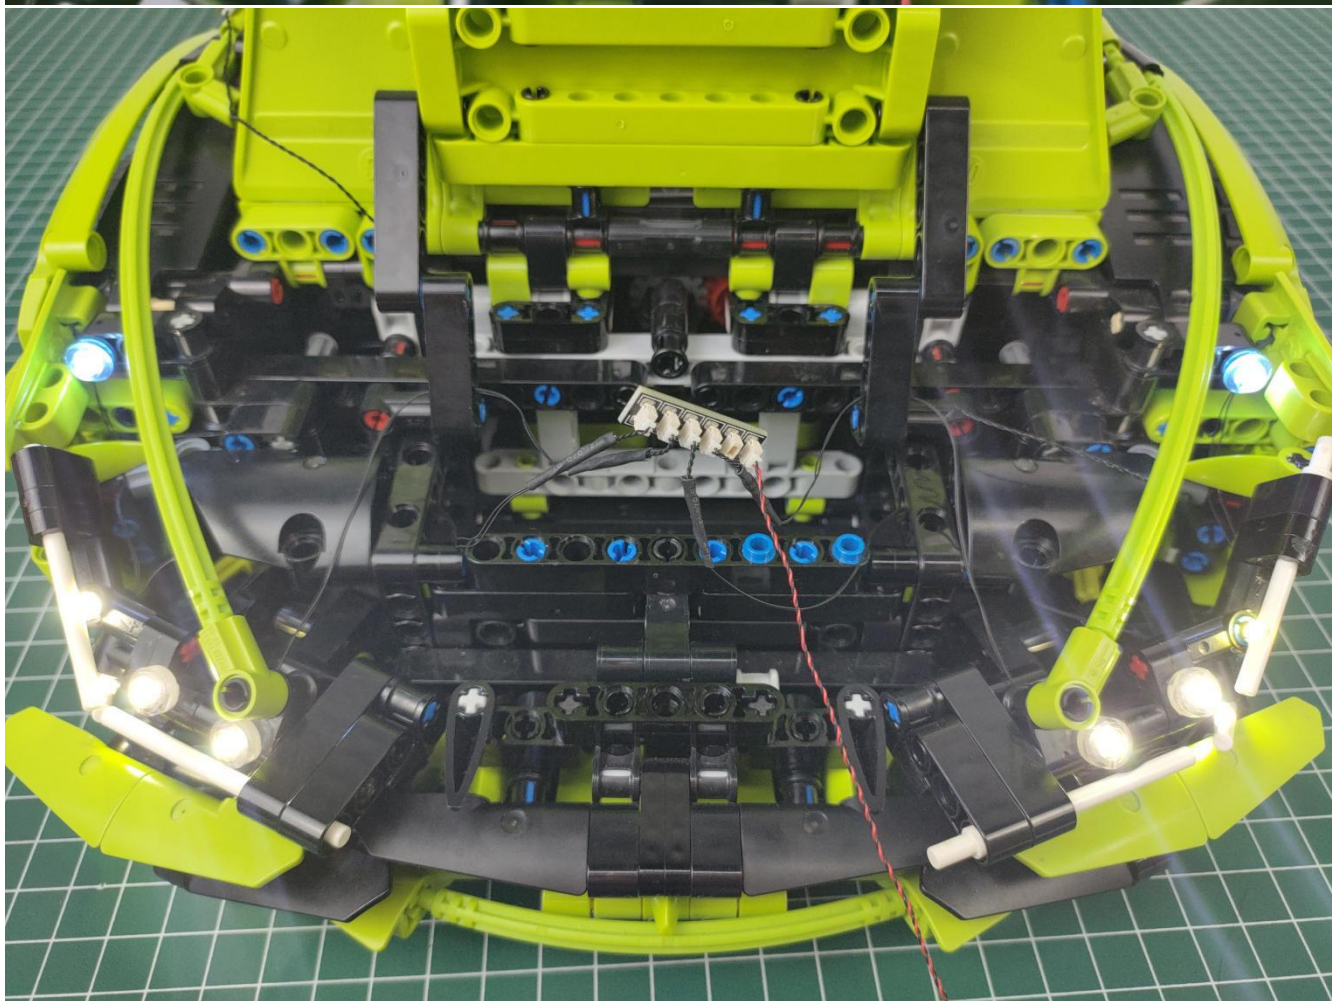

Take out the AA battery box.

Install 3 AA batteries (note the positive and negative poles).

The lighting shines normally (if the lighting does not work properly, please contact us in time).

Return to the front position of the building block assembly.