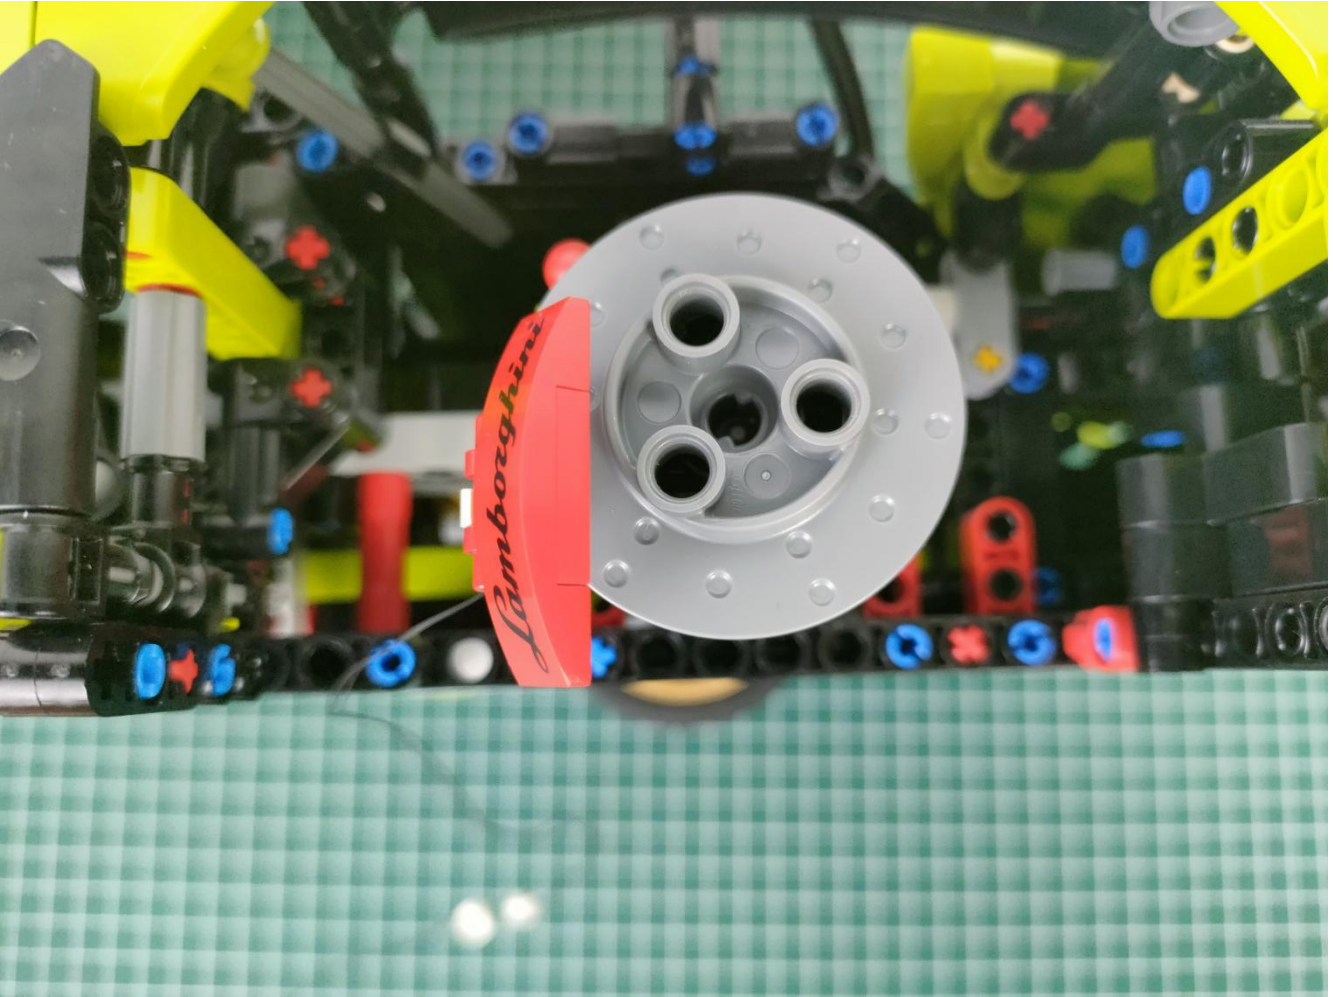

Take out the AA battery box.

Install 3 AA batteries (note the positive and negative poles).

The lighting shines normally (if the lighting does not work properly, please contact us in time).

Return to the front position of the building block assembly.