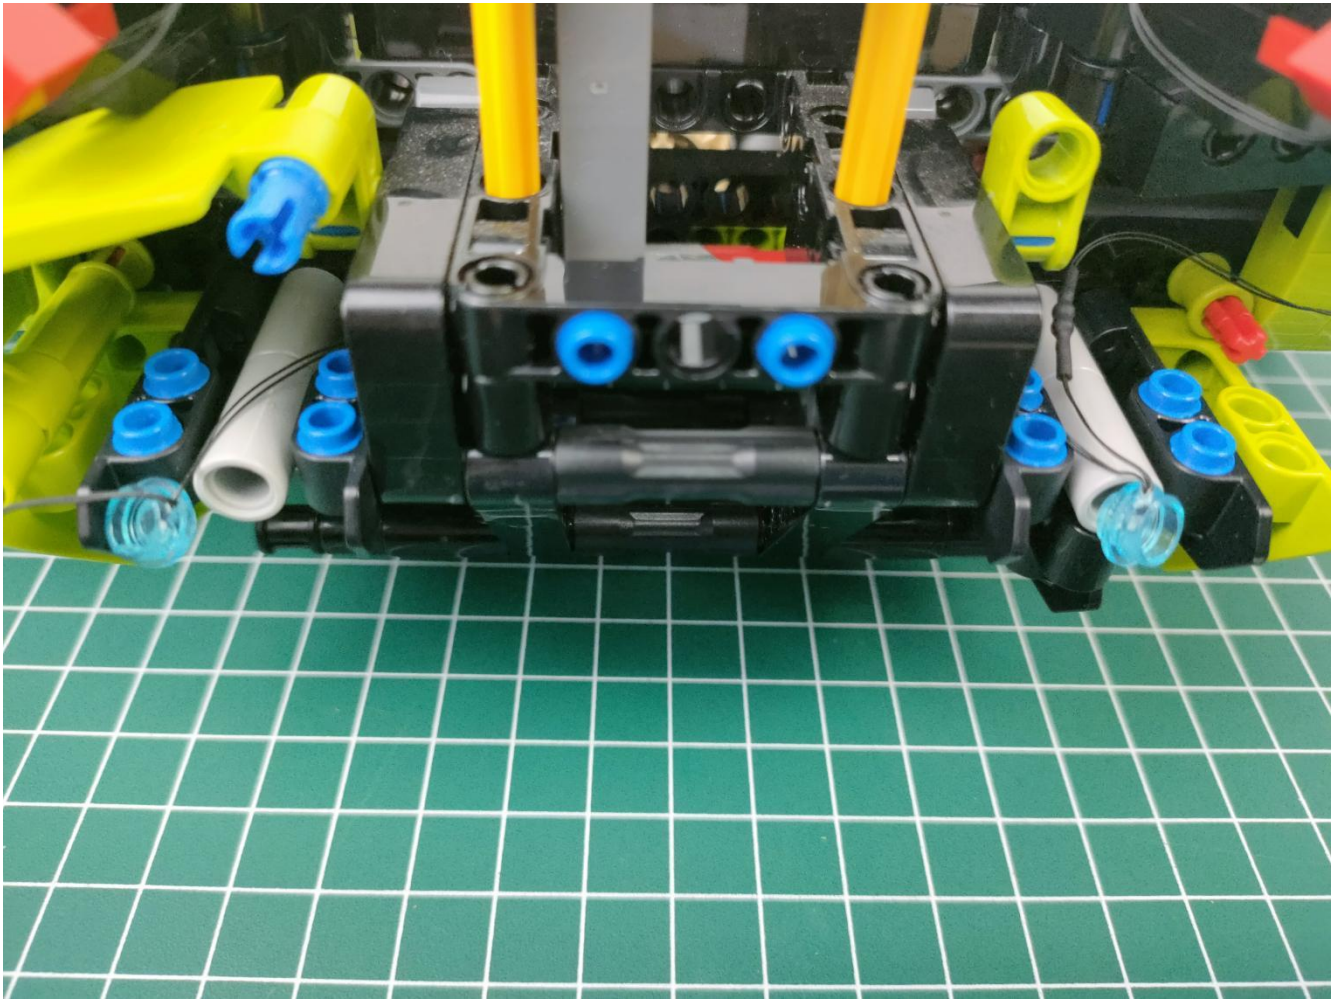

Take out the AA battery box.

Install 3 AA batteries (note the positive and negative poles).

The lighting shines normally (if the lighting does not work properly, please contact us in time).

Return to the front position of the building block assembly.