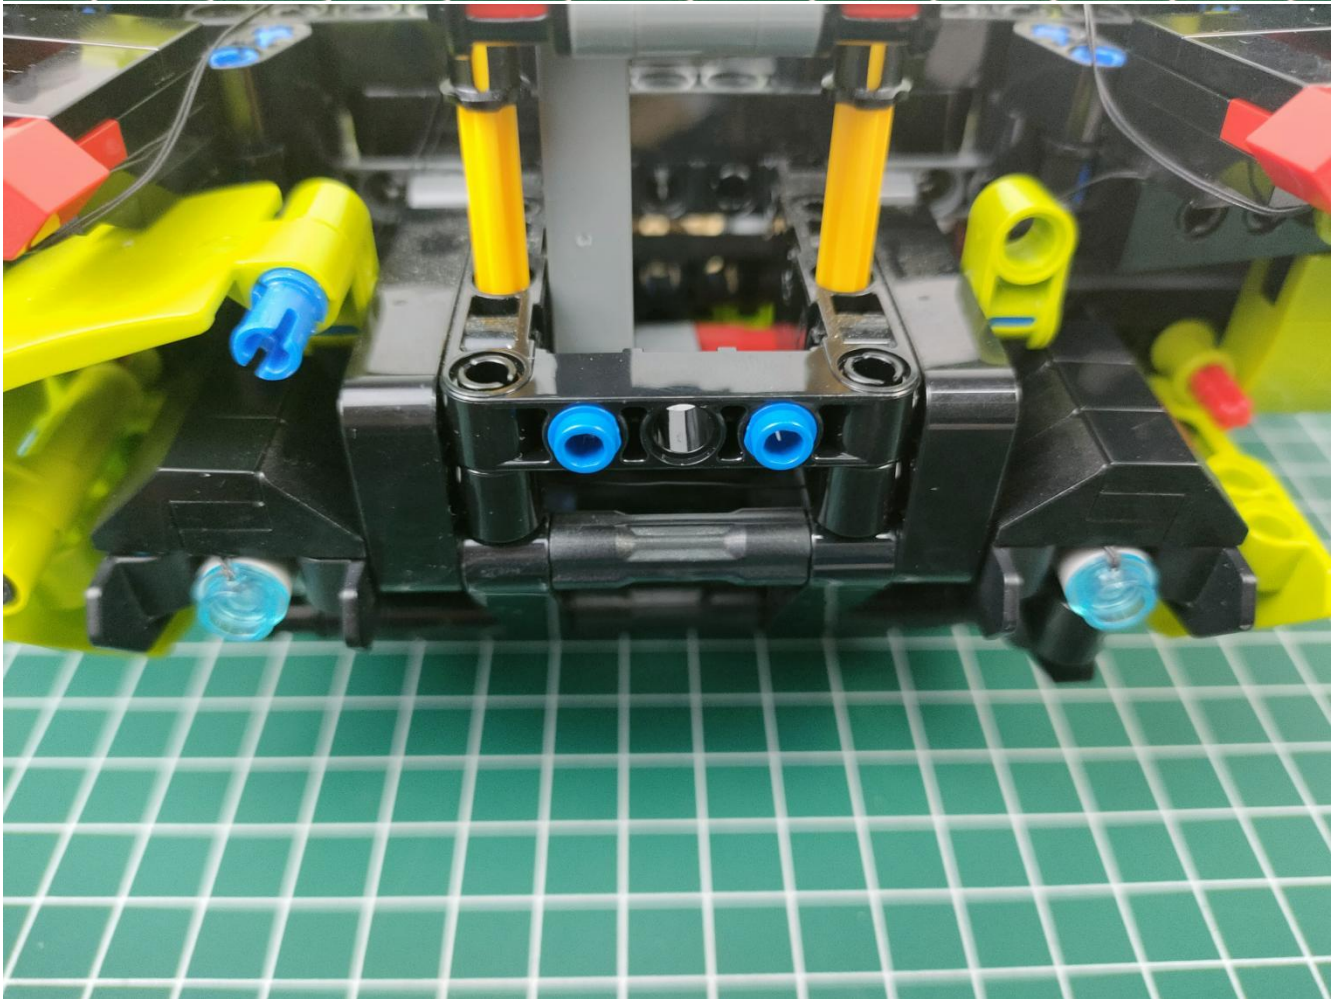

Take out the AA battery box.

Install 3 AA batteries (note the positive and negative poles).

The lighting shines normally (if the lighting does not work properly, please contact us in time).

Return to the front position of the building block assembly.