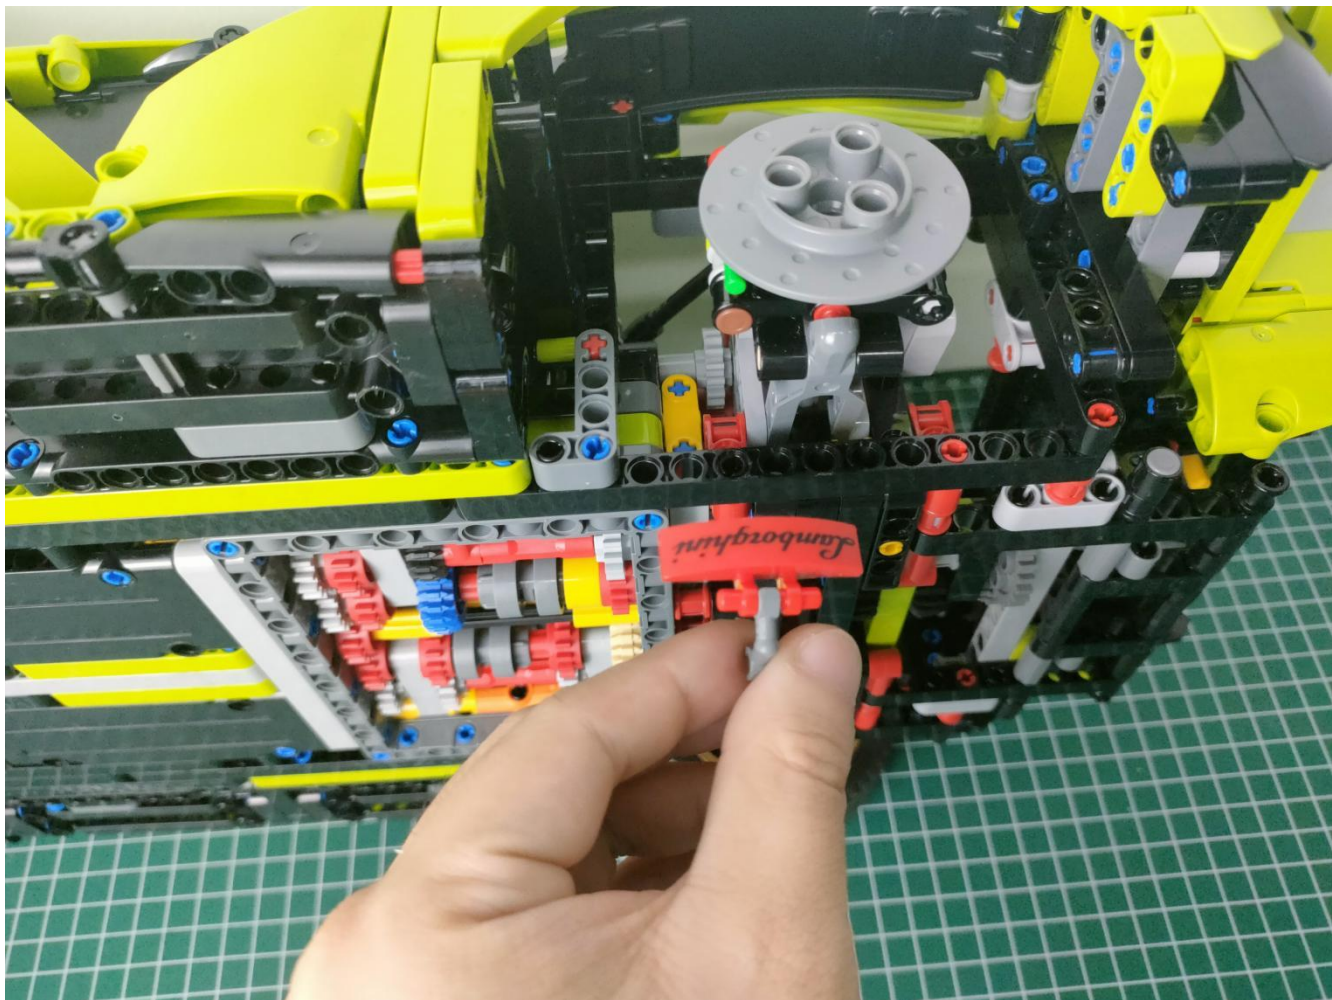

Take out the AA battery box.

Install 3 AA batteries (note the positive and negative poles).

The lighting shines normally (if the lighting does not work properly, please contact us in time).

Return to the front position of the building block assembly.