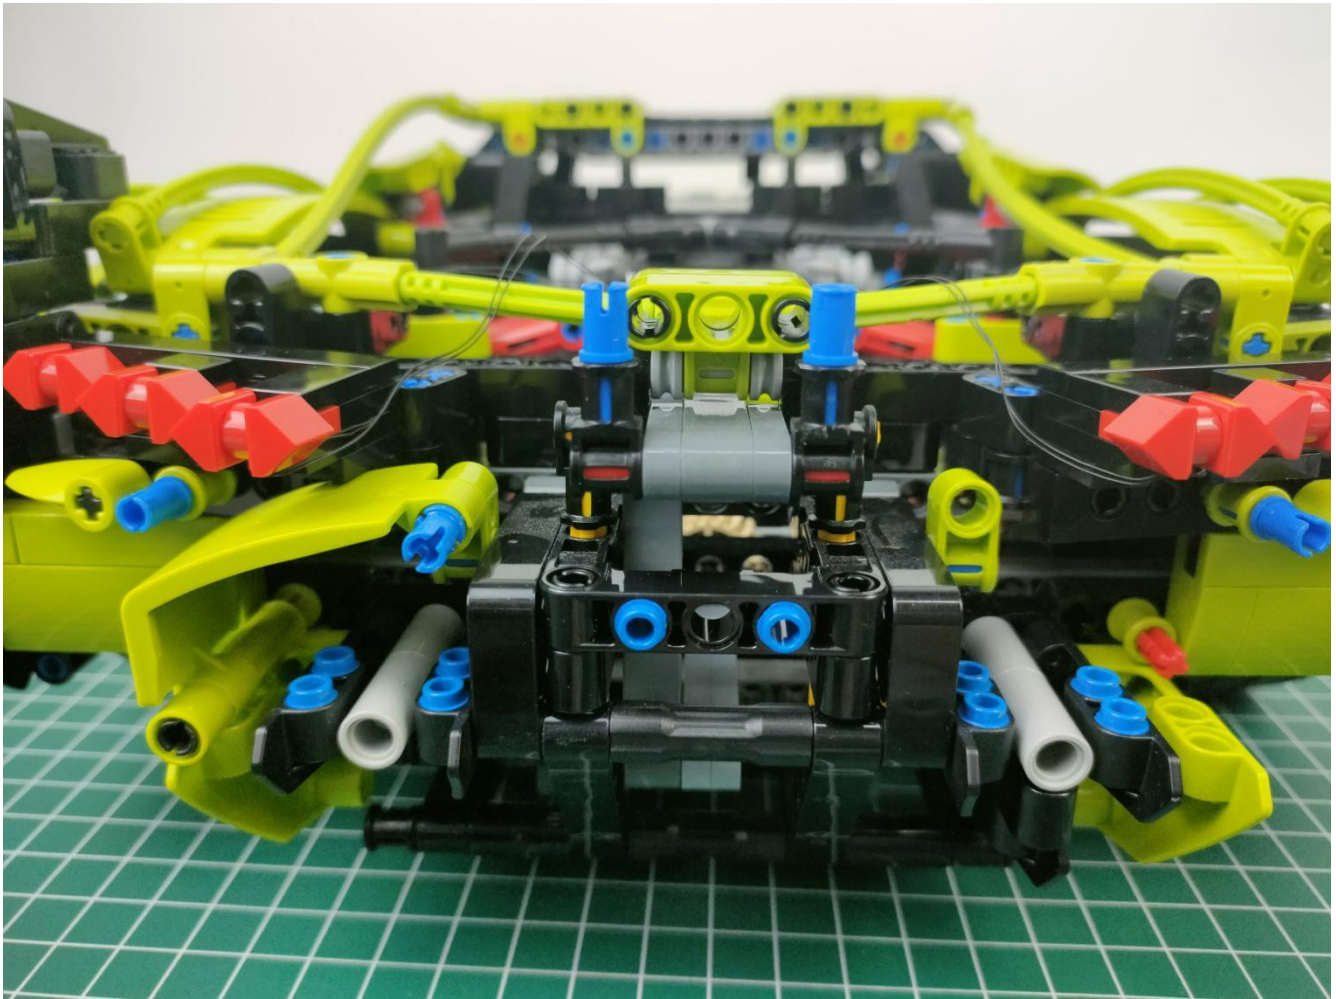

Take out the AA battery box.

Install 3 AA batteries (note the positive and negative poles).

The lighting shines normally (if the lighting does not work properly, please contact us in time).

Return to the front position of the building block assembly.