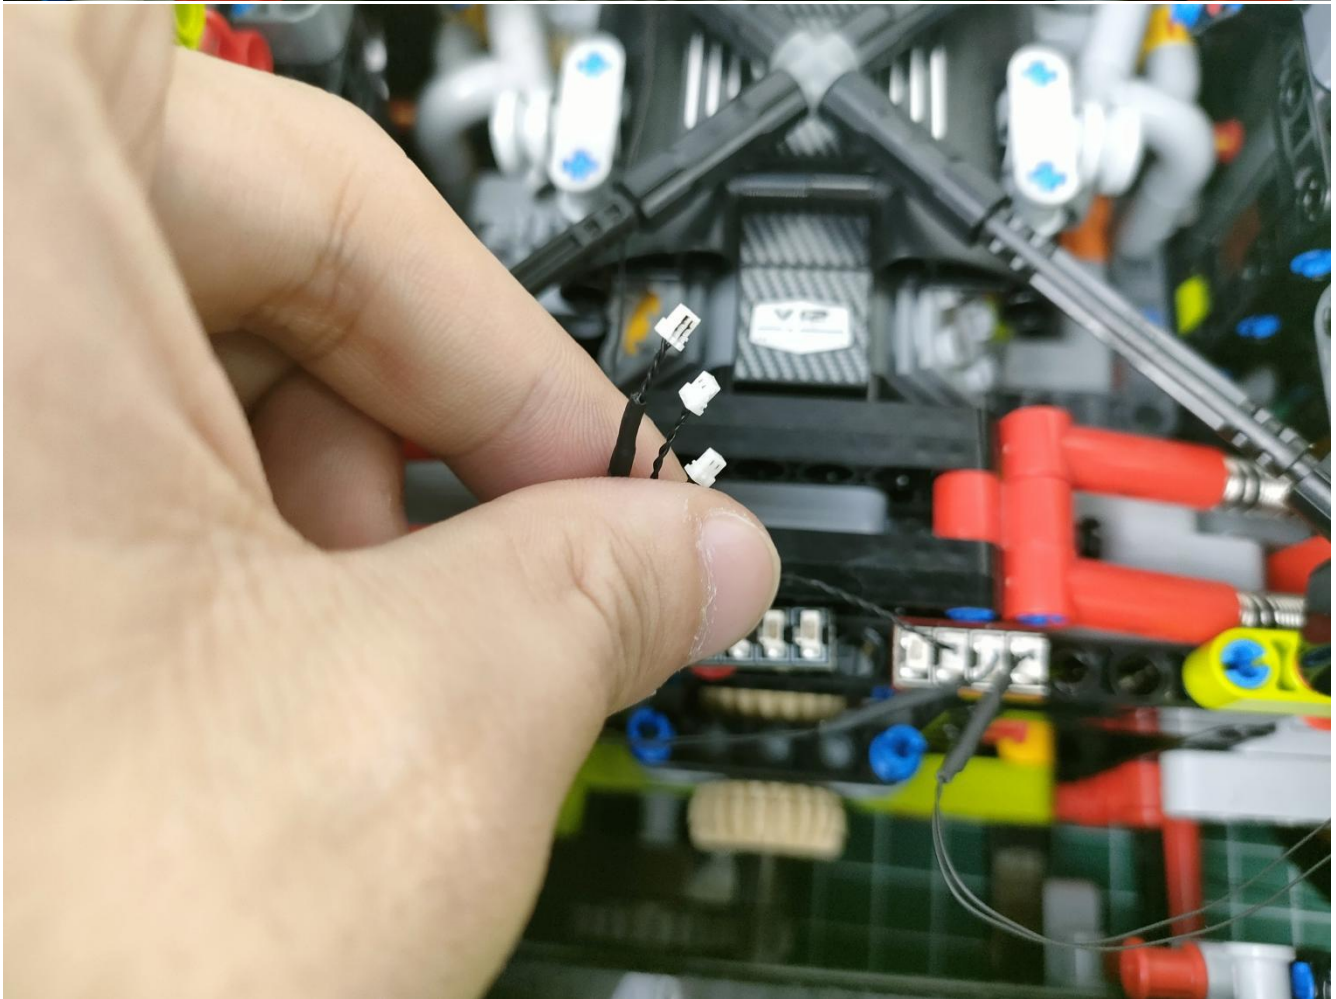

Take out the AA battery box.

Install 3 AA batteries (note the positive and negative poles).

The lighting shines normally (if the lighting does not work properly, please contact us in time).

Return to the front position of the building block assembly.