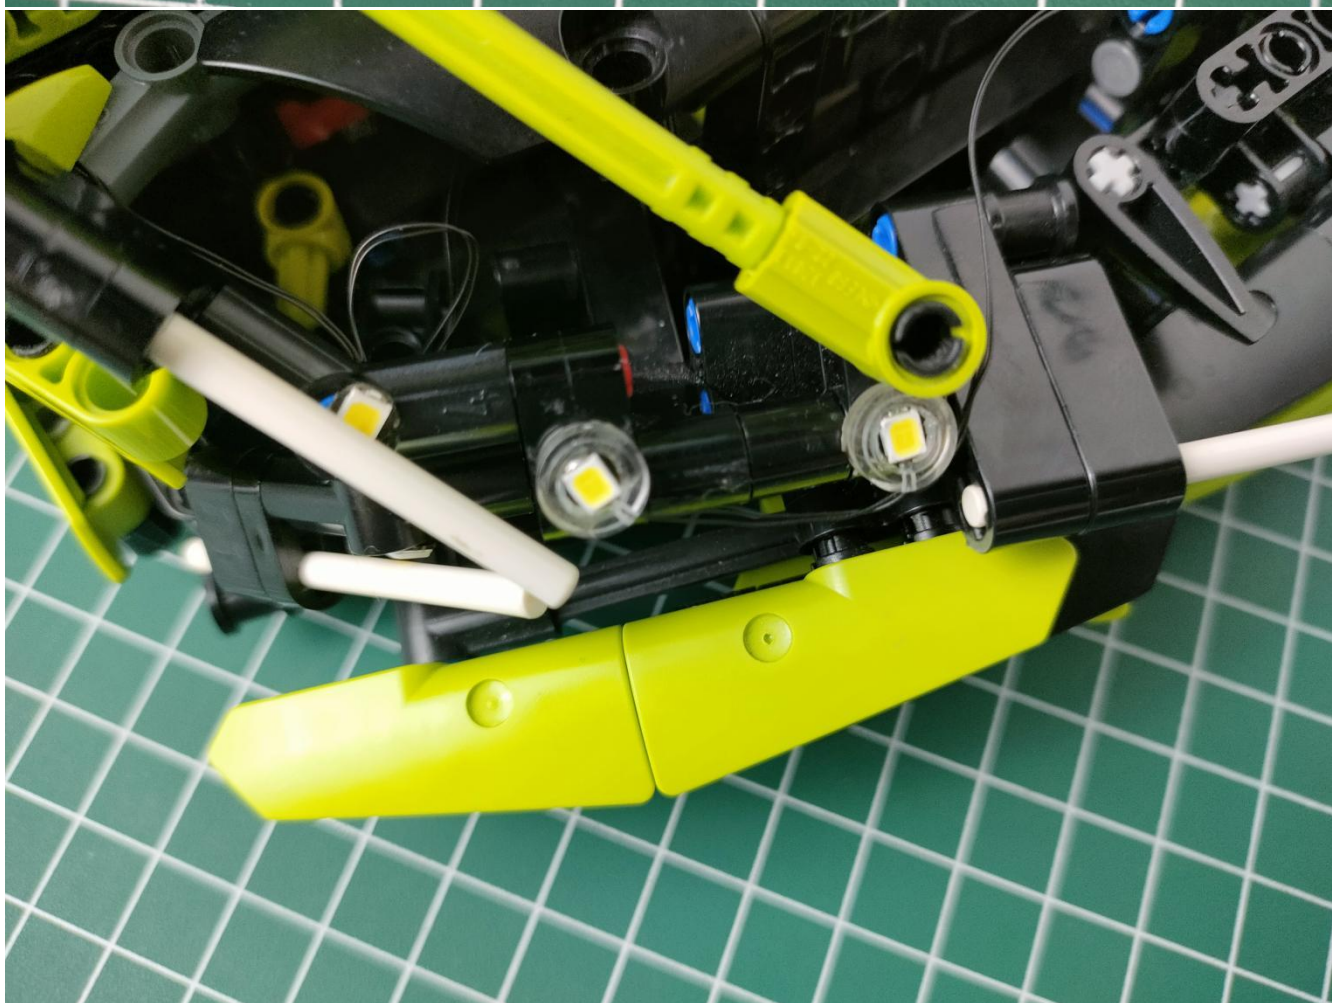

Take out the AA battery box.

Install 3 AA batteries (note the positive and negative poles).

The lighting shines normally (if the lighting does not work properly, please contact us in time).

Return to the front position of the building block assembly.