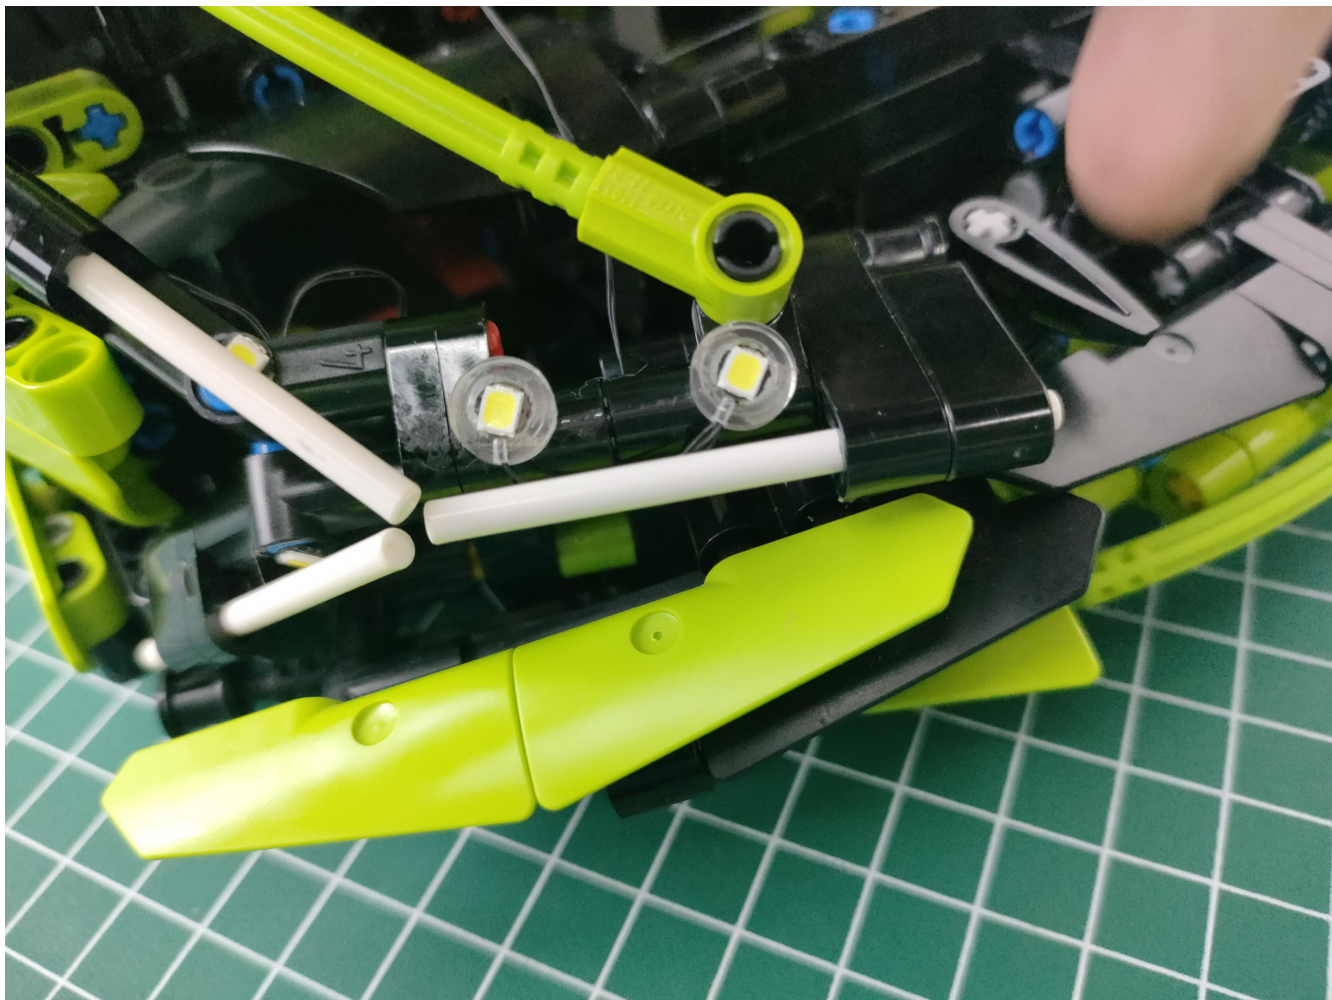

Take out the AA battery box.

Install 3 AA batteries (note the positive and negative poles).

The lighting shines normally (if the lighting does not work properly, please contact us in time).

Return to the front position of the building block assembly.