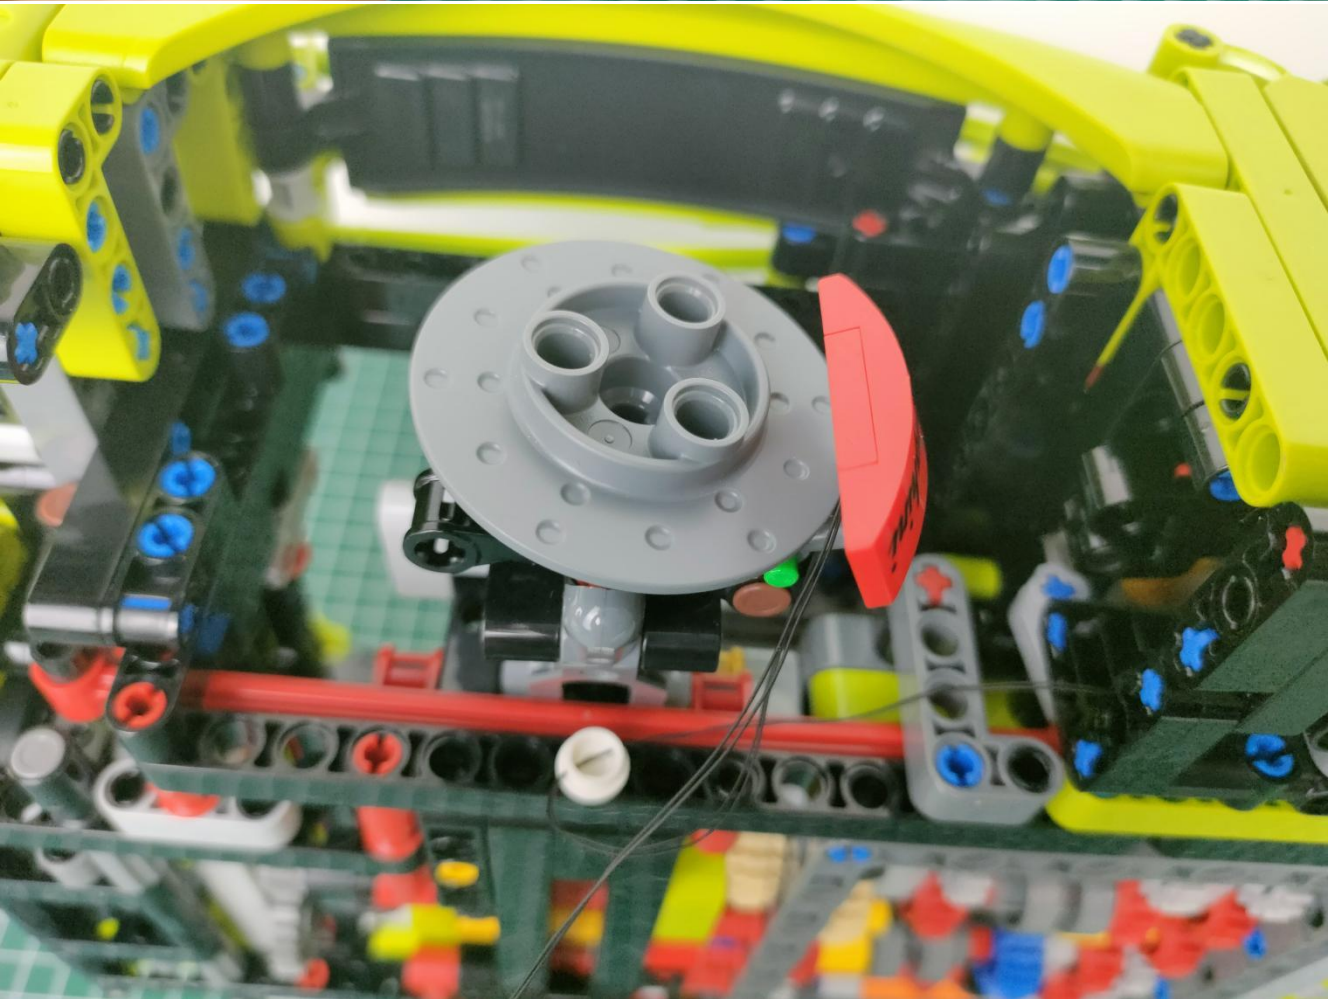

Take out the AA battery box.

Install 3 AA batteries (note the positive and negative poles).

The lighting shines normally (if the lighting does not work properly, please contact us in time).

Return to the front position of the building block assembly.