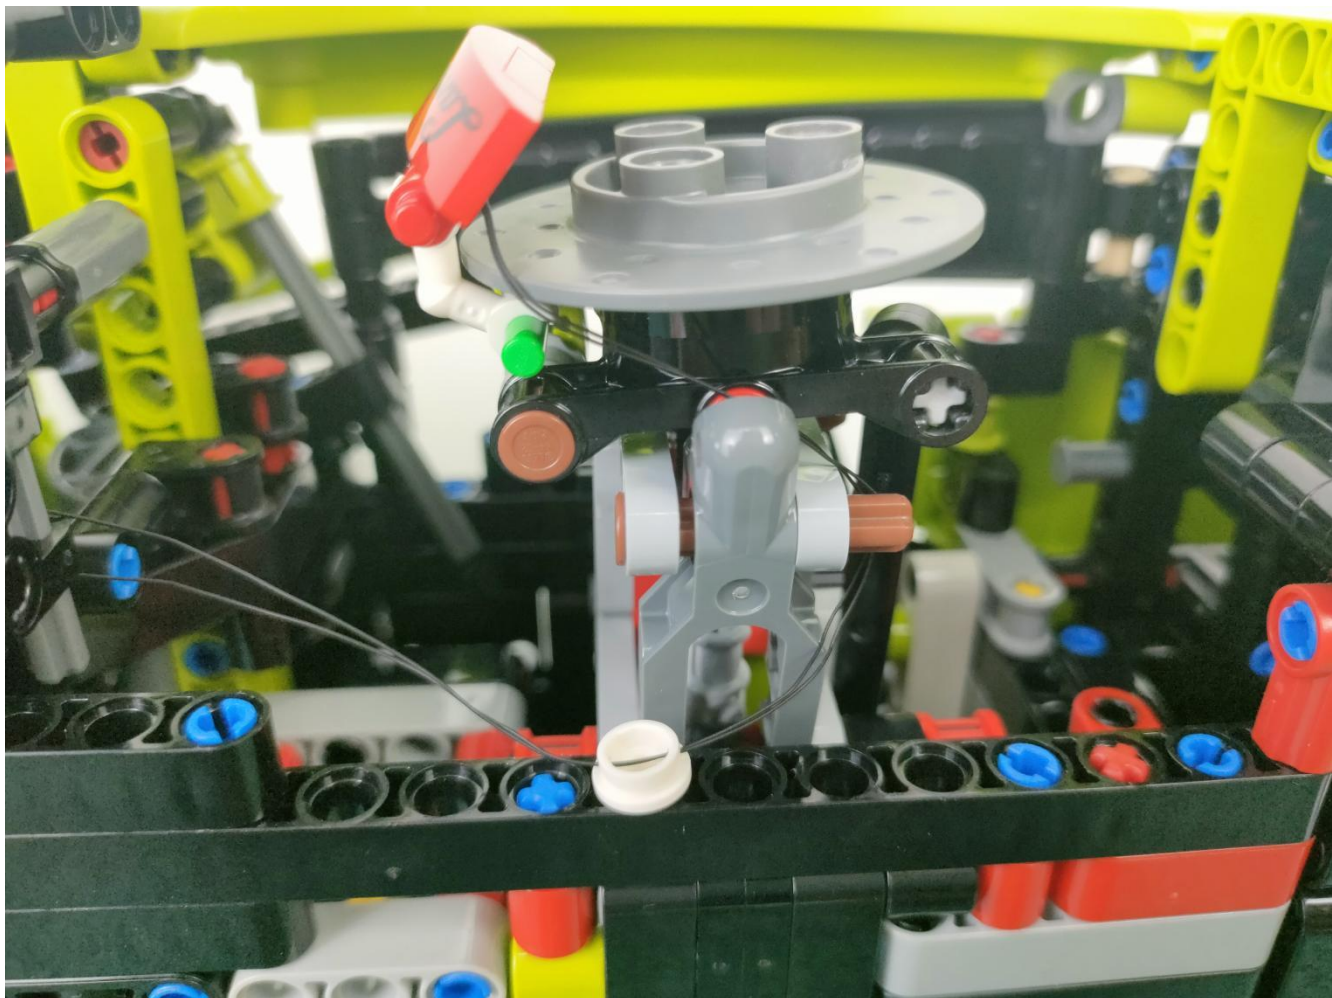

Take out the AA battery box.

Install 3 AA batteries (note the positive and negative poles).

The lighting shines normally (if the lighting does not work properly, please contact us in time).

Return to the front position of the building block assembly.