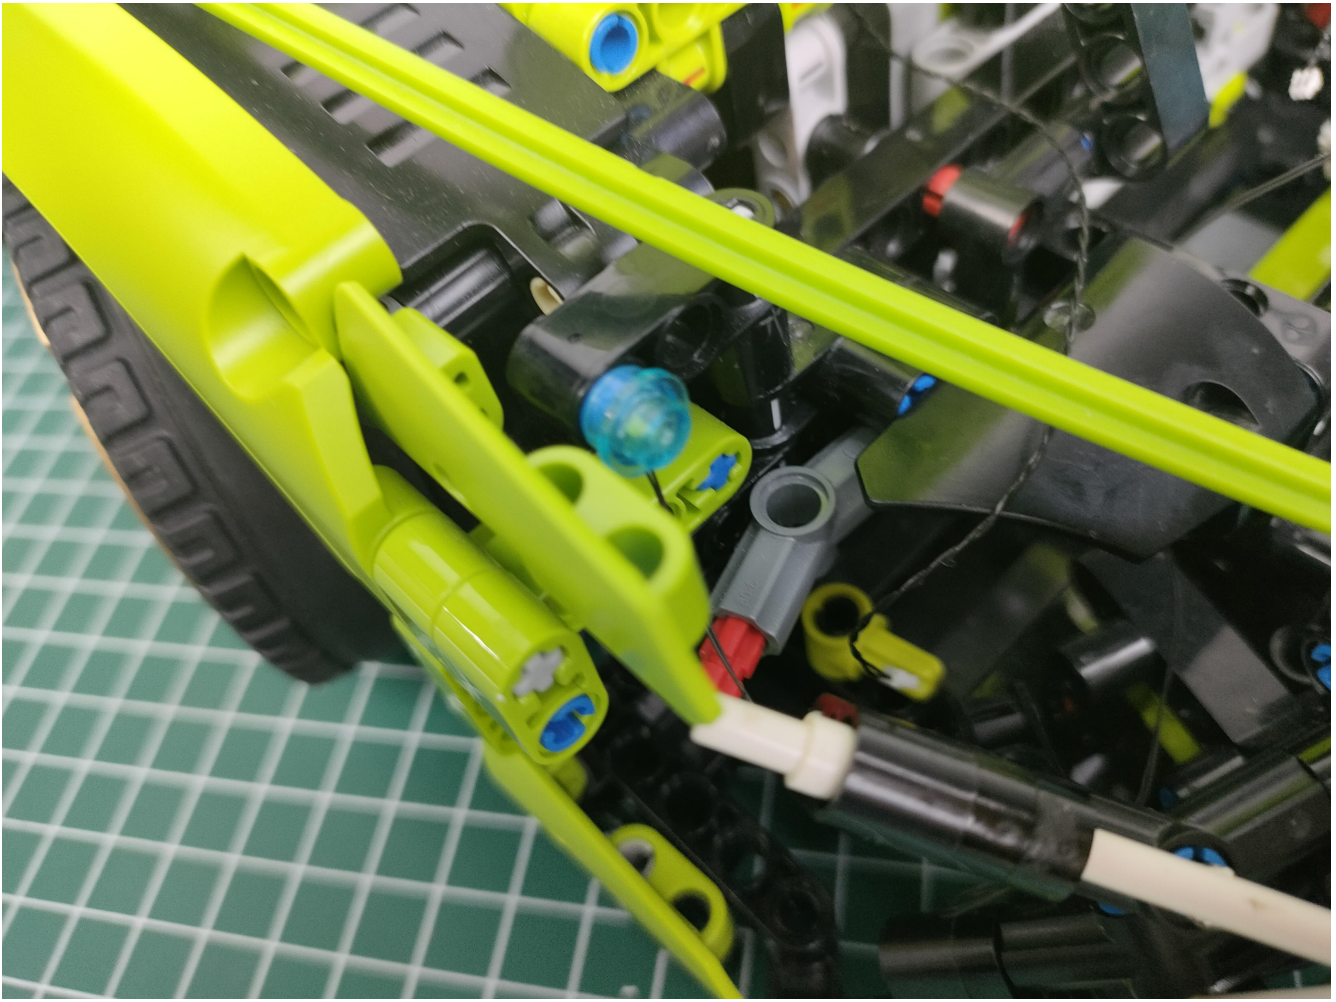

Take out the AA battery box.

Install 3 AA batteries (note the positive and negative poles).

The lighting shines normally (if the lighting does not work properly, please contact us in time).

Return to the front position of the building block assembly.