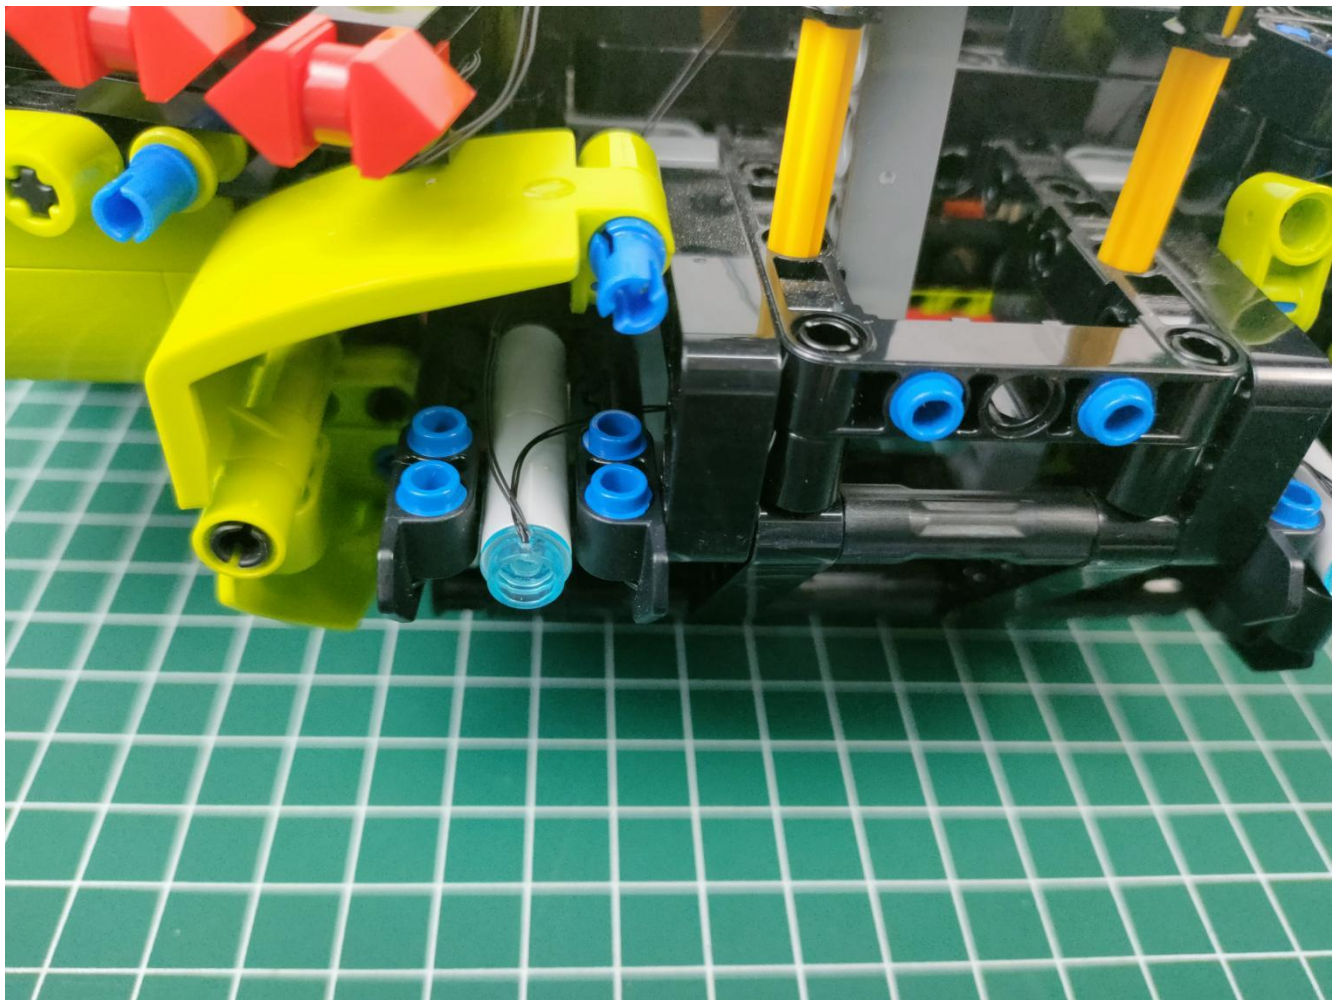

Take out the AA battery box.

Install 3 AA batteries (note the positive and negative poles).

The lighting shines normally (if the lighting does not work properly, please contact us in time).

Return to the front position of the building block assembly.