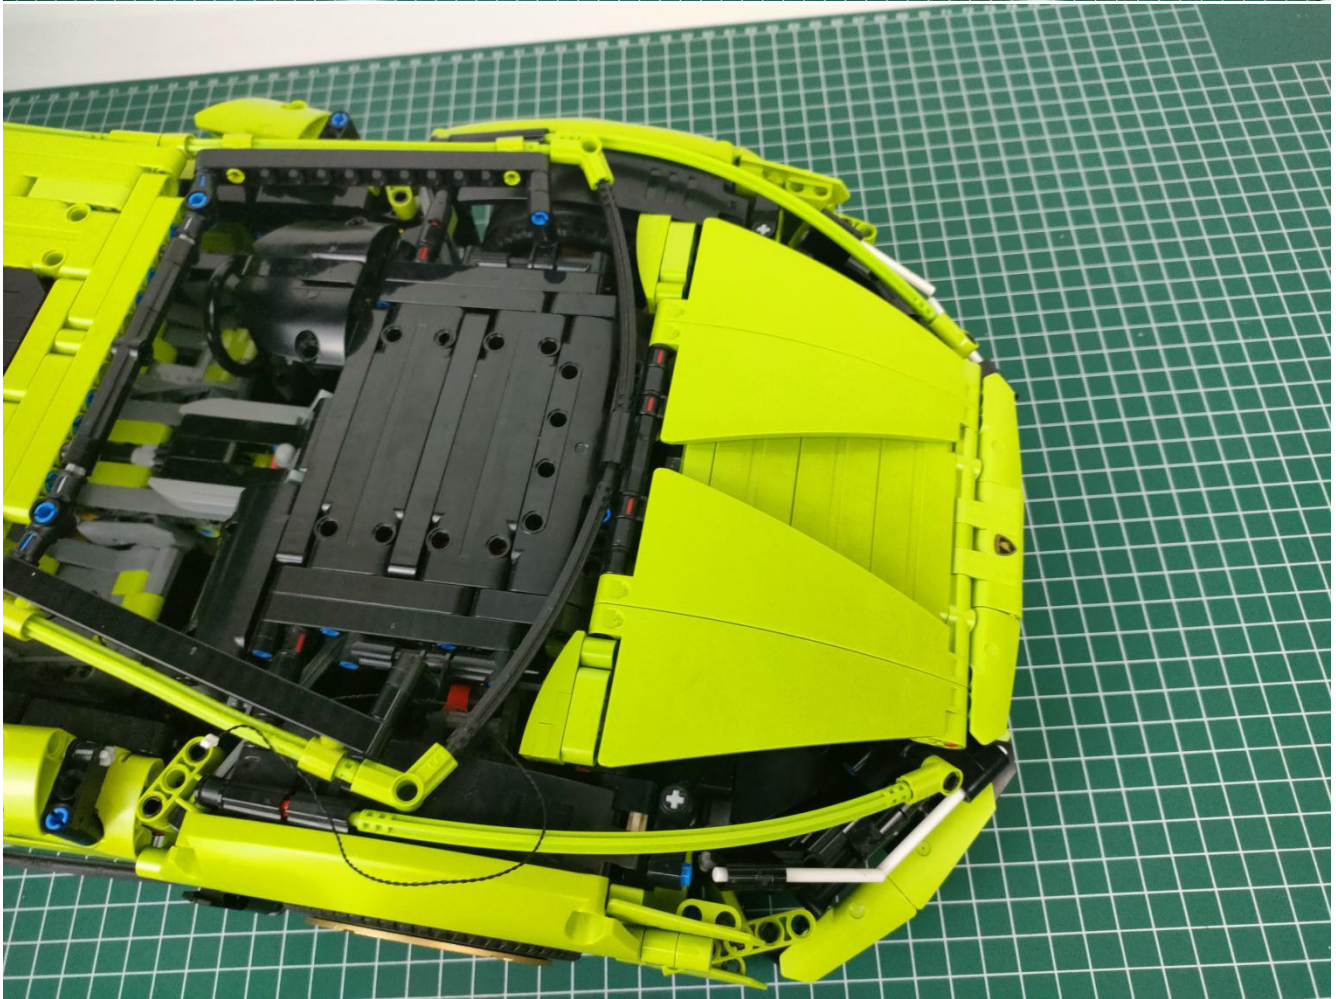

Take out the AA battery box.

Install 3 AA batteries (note the positive and negative poles).

The lighting shines normally (if the lighting does not work properly, please contact us in time).

Return to the front position of the building block assembly.