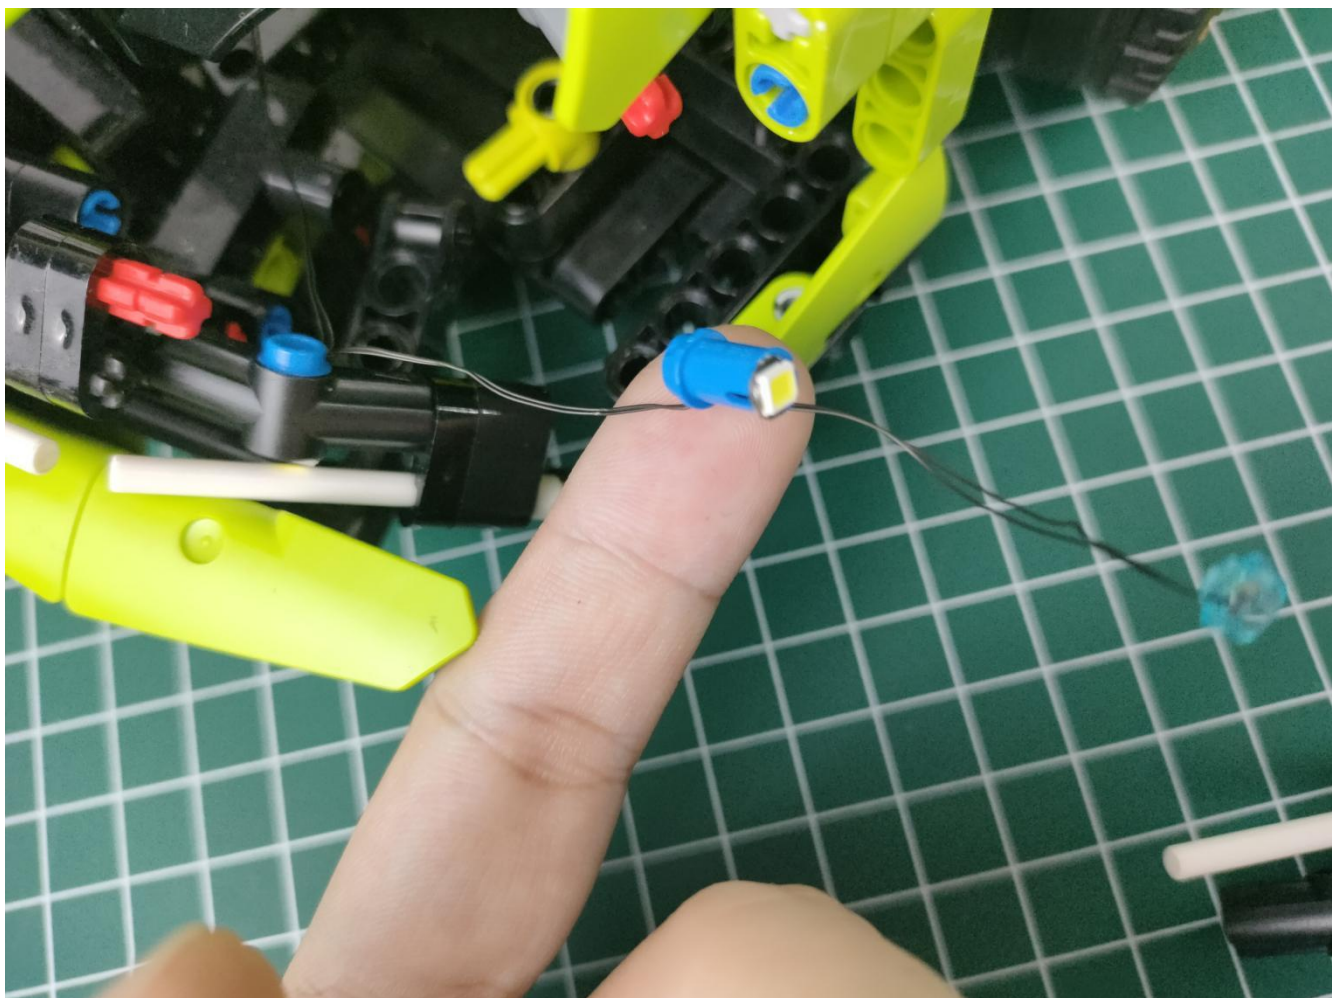

Take out the AA battery box.

Install 3 AA batteries (note the positive and negative poles).

The lighting shines normally (if the lighting does not work properly, please contact us in time).

Return to the front position of the building block assembly.