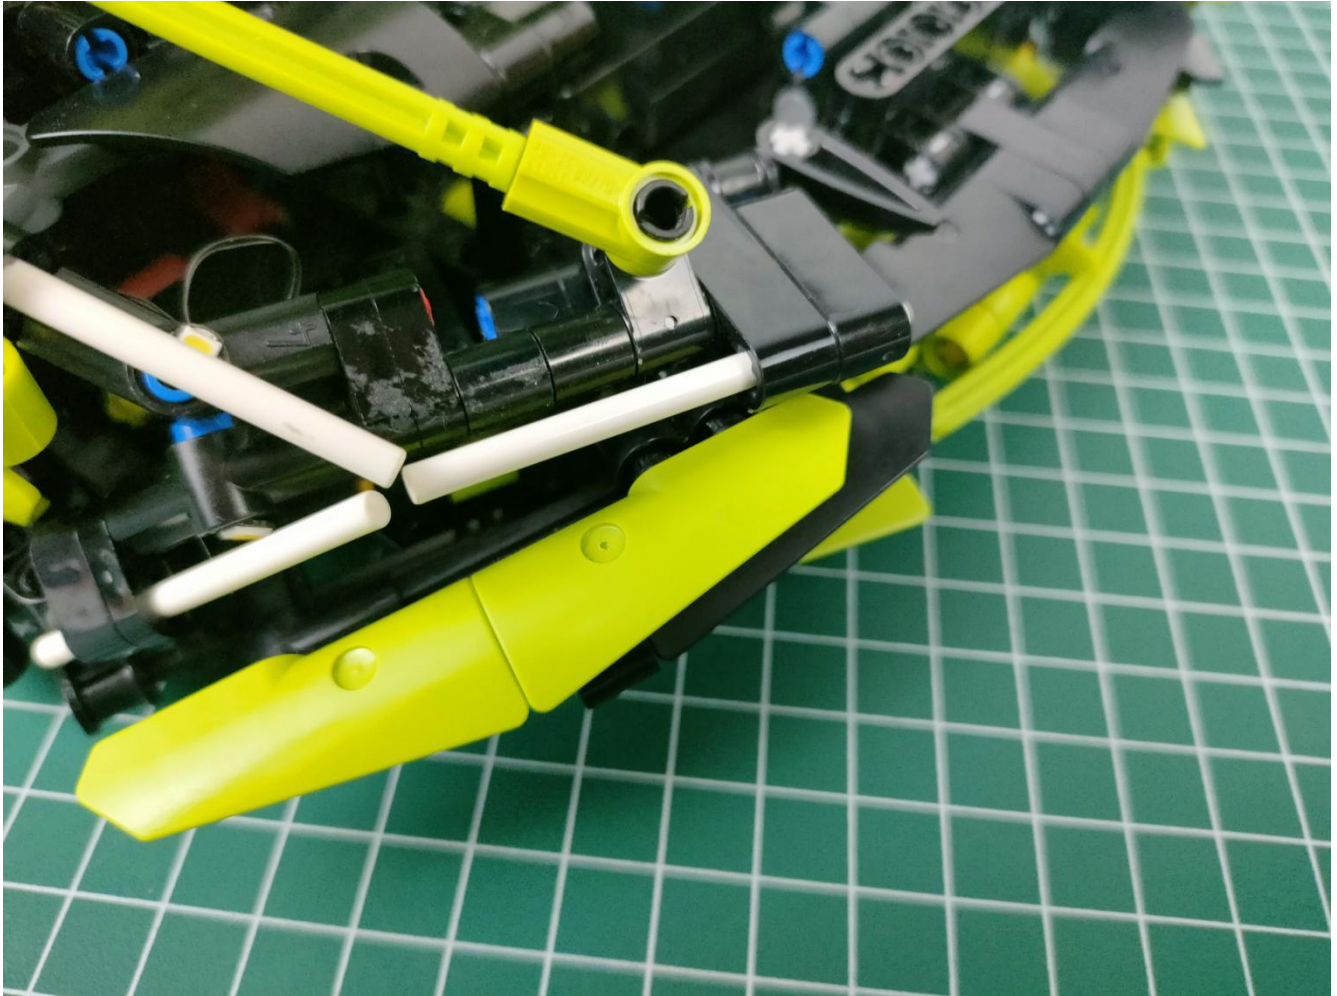

Take out the AA battery box.

Install 3 AA batteries (note the positive and negative poles).

The lighting shines normally (if the lighting does not work properly, please contact us in time).

Return to the front position of the building block assembly.