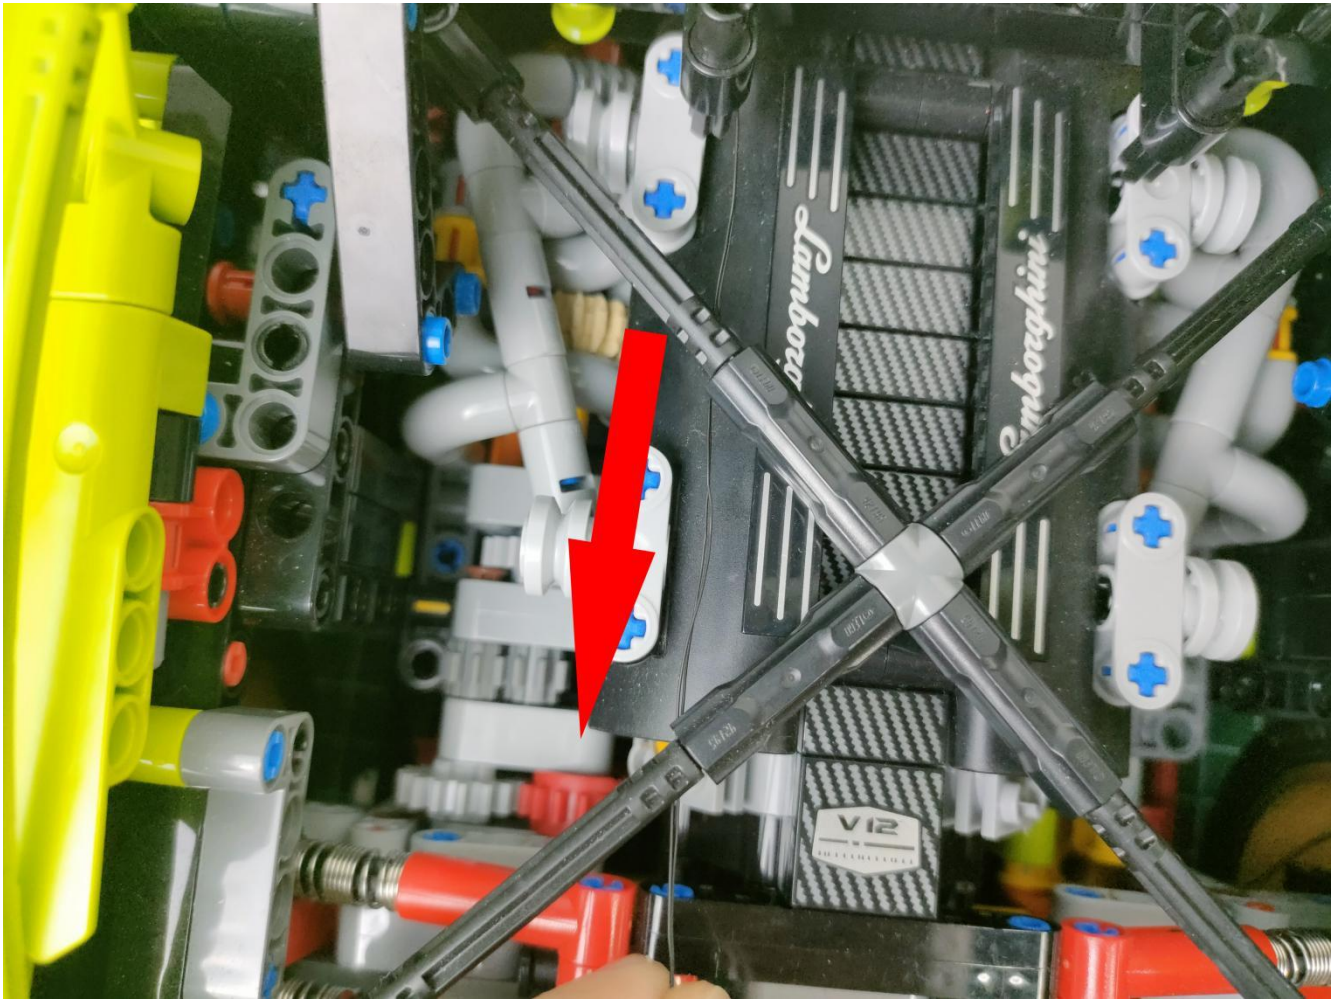

Take out the accessories inside (accessories include: AA battery box, 50cm USB power cord). The following power supply methods use mobile power, equipped with a USB power cord, and the battery box (battery self-supplied) can be used by yourself.

Take out the AA battery box.

Install 3 AA batteries (note the positive and negative poles).

The lighting shines normally (if the lighting does not work properly, please contact us in time).

Return to the front position of the building block assembly.