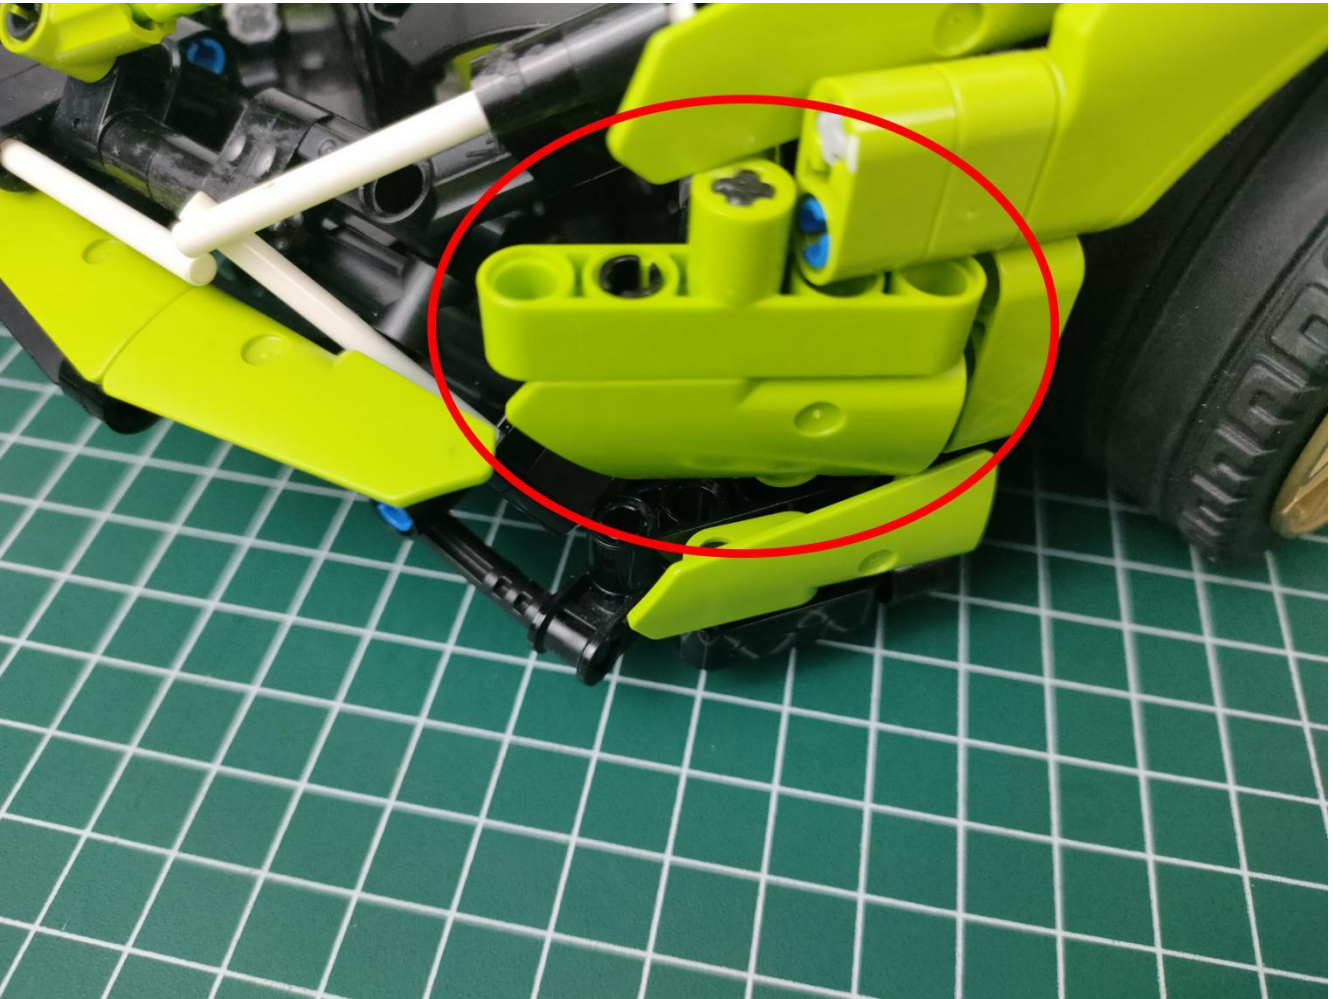

Take out the accessories inside (accessories include: AA battery box, 50cm USB power cord). The following power supply methods use mobile power, equipped with a USB power cord, and the battery box (battery self-supplied) can be used by yourself.

Take out the AA battery box.

Install 3 AA batteries (note the positive and negative poles).

The lighting shines normally (if the lighting does not work properly, please contact us in time).

Return to the front position of the building block assembly.