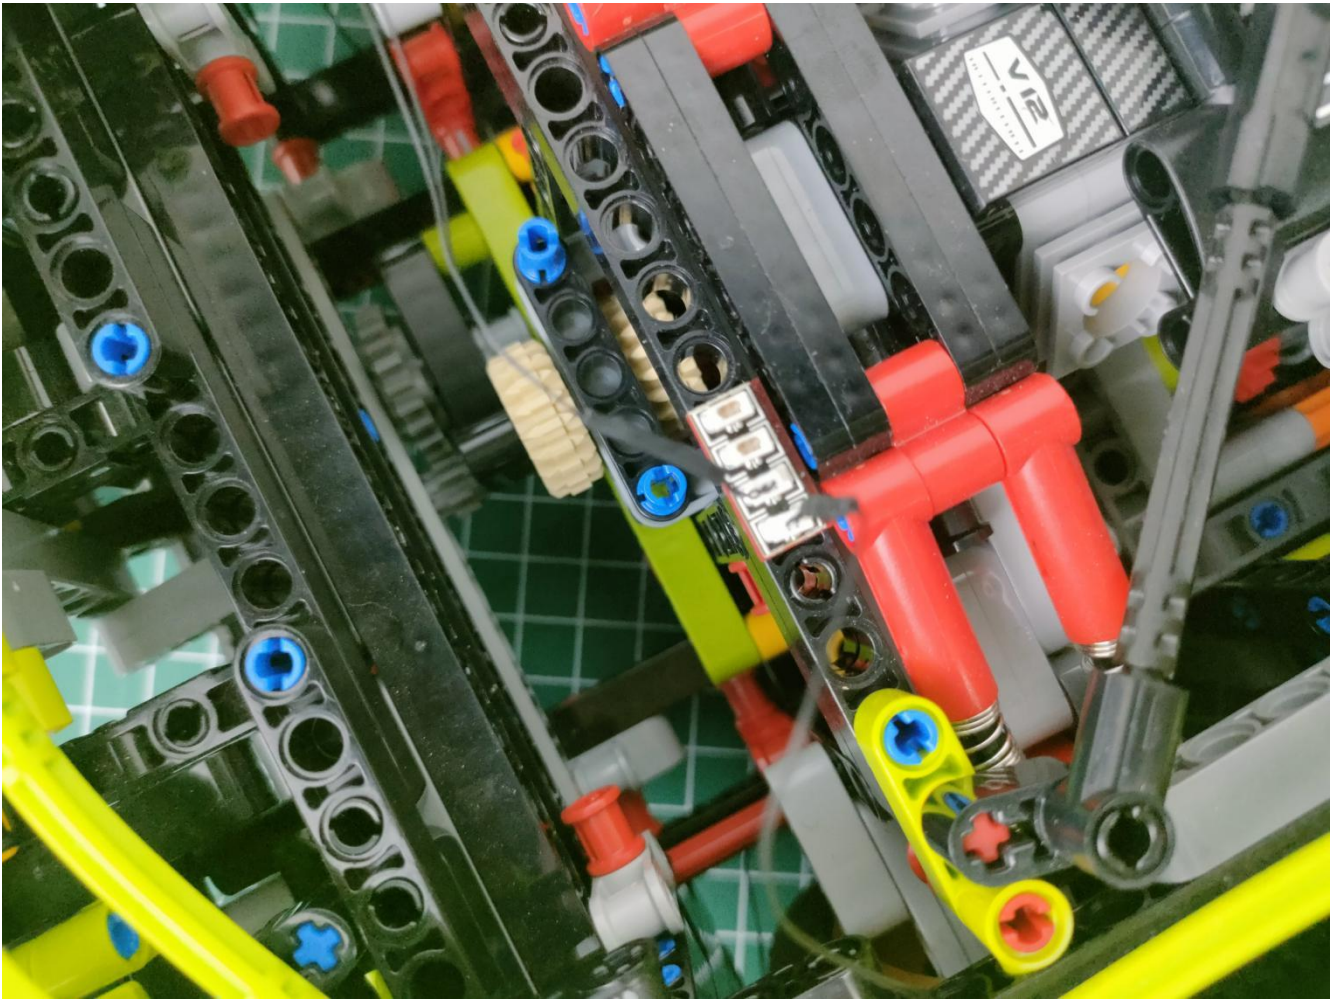

Take out the AA battery box.

Install 3 AA batteries (note the positive and negative poles).

The lighting shines normally (if the lighting does not work properly, please contact us in time).

Return to the front position of the building block assembly.