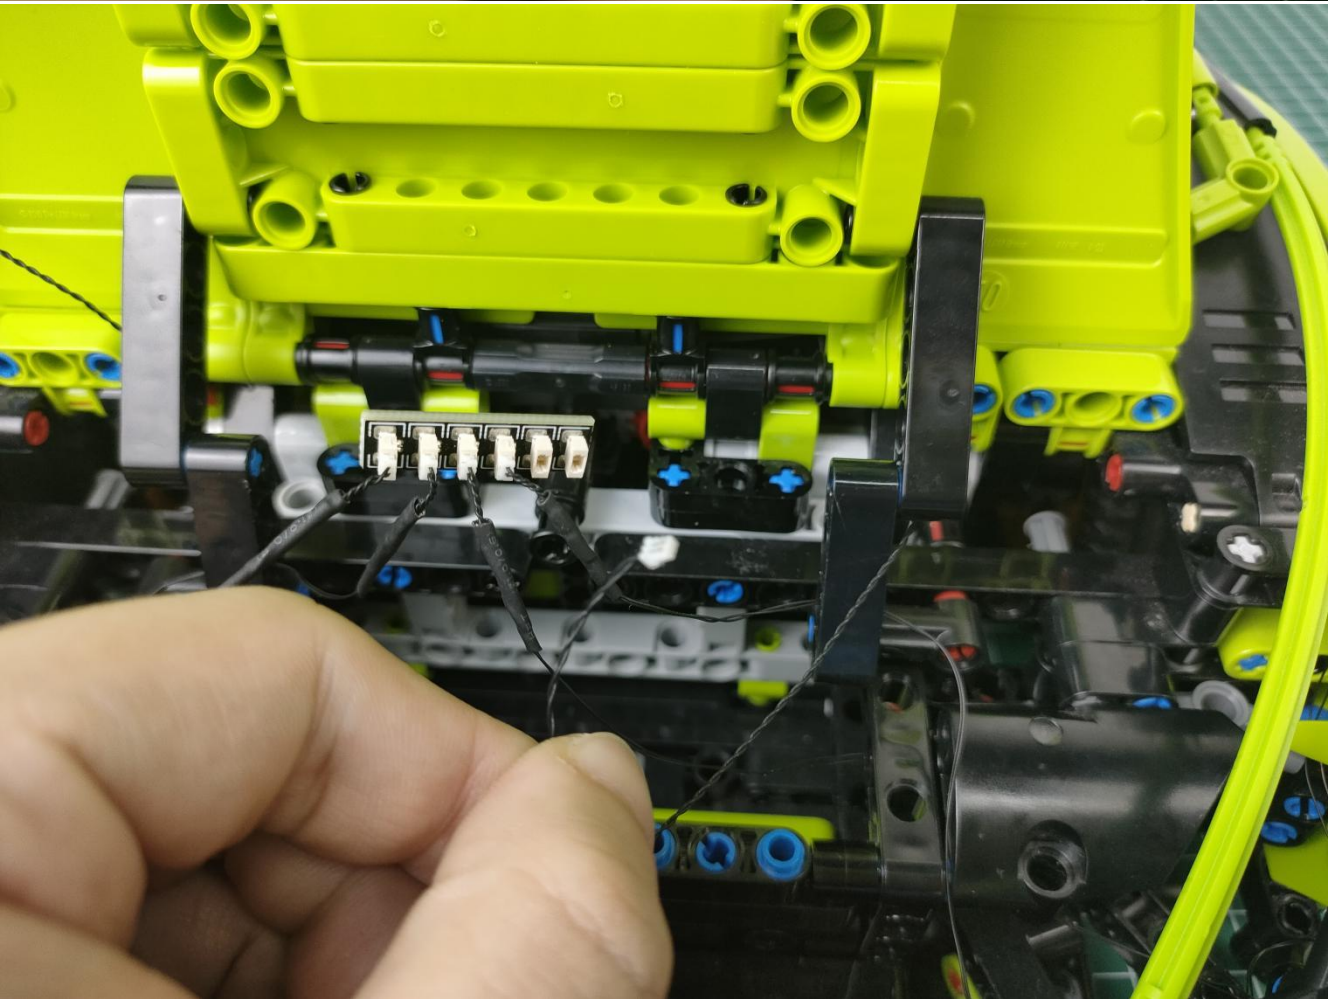

Take out the accessories inside (accessories include: AA battery box, 50cm USB power cord). The following power supply methods use mobile power, equipped with a USB power cord, and the battery box (battery self-supplied) can be used by yourself.

Take out the AA battery box.

Install 3 AA batteries (note the positive and negative poles).

The lighting shines normally (if the lighting does not work properly, please contact us in time).

Return to the front position of the building block assembly.