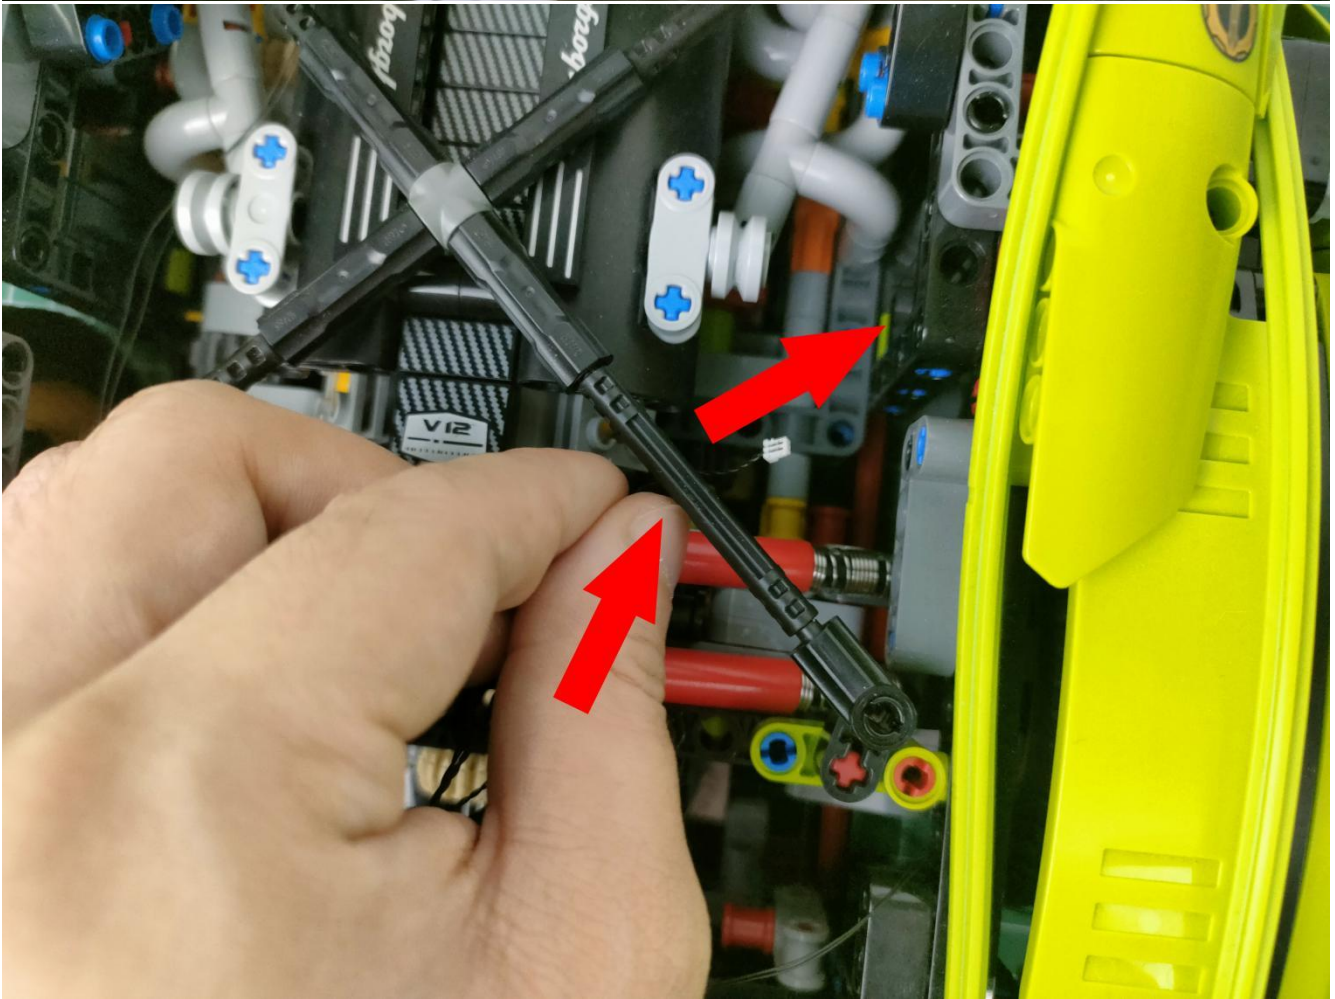

Take out the accessories inside (accessories include: AA battery box, 50cm USB power cord). The following power supply methods use mobile power, equipped with a USB power cord, and the battery box (battery self-supplied) can be used by yourself.

Take out the AA battery box.

Install 3 AA batteries (note the positive and negative poles).

The lighting shines normally (if the lighting does not work properly, please contact us in time).

Return to the front position of the building block assembly.