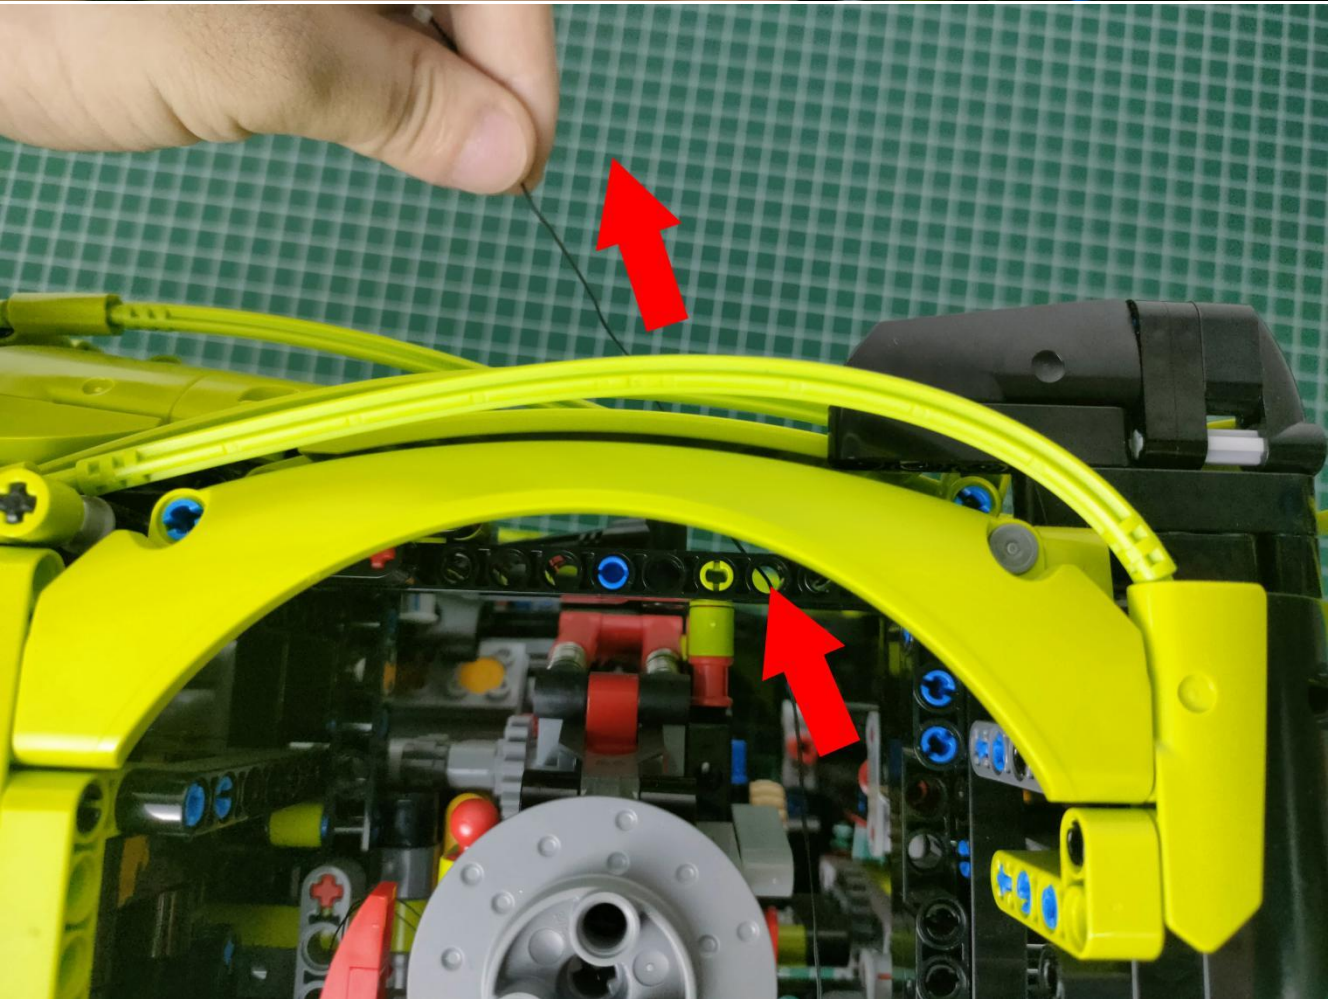

Take out the accessories inside (accessories include: AA battery box, 50cm USB power cord). The following power supply methods use mobile power, equipped with a USB power cord, and the battery box (battery self-supplied) can be used by yourself.

Take out the AA battery box.

Install 3 AA batteries (note the positive and negative poles).

The lighting shines normally (if the lighting does not work properly, please contact us in time).

Return to the front position of the building block assembly.