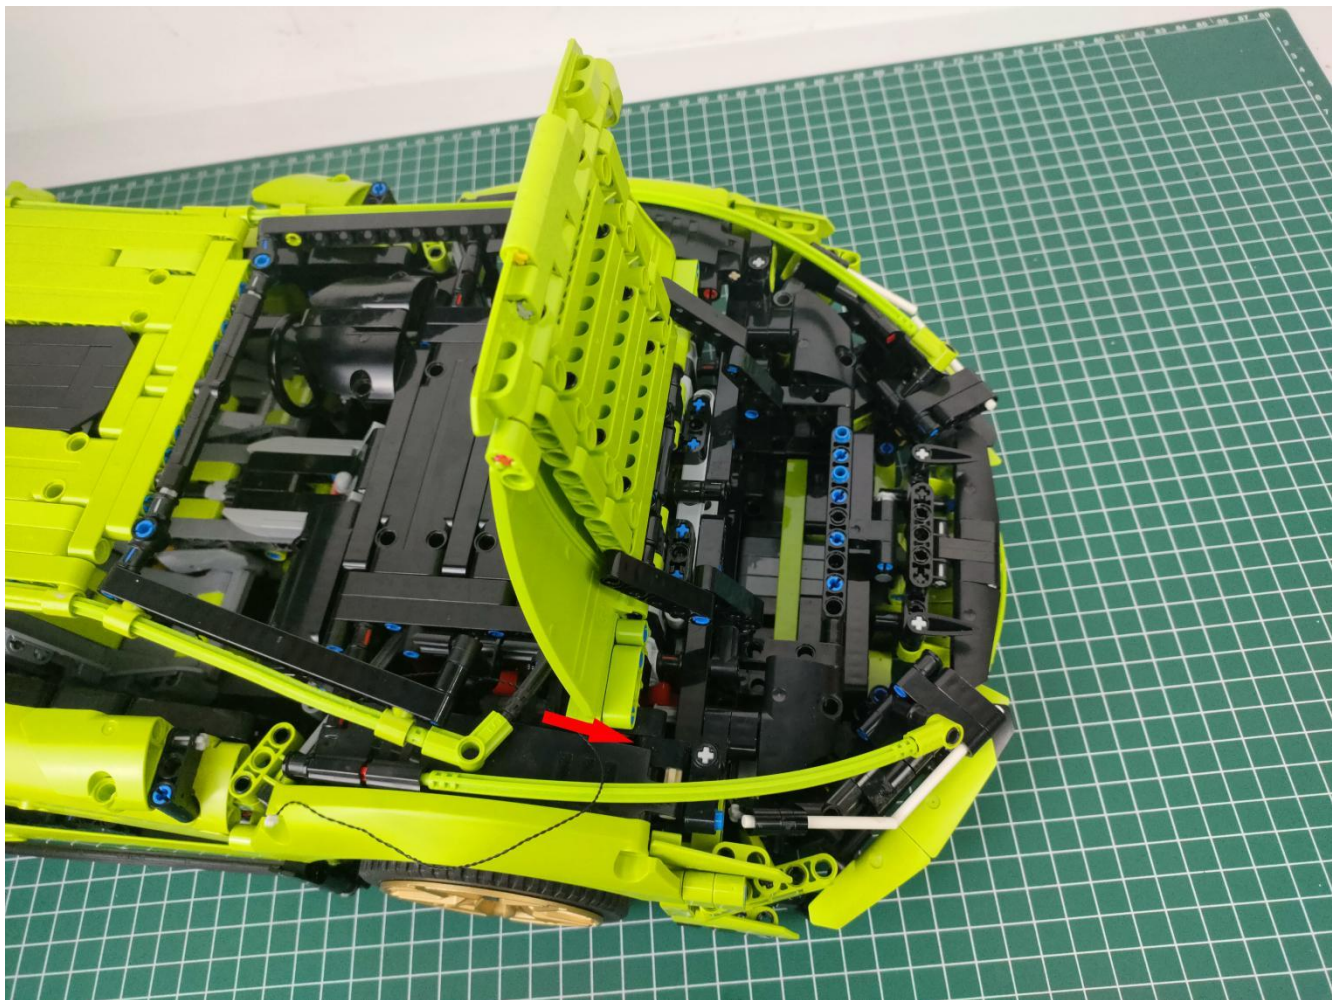

Take out the AA battery box.

Install 3 AA batteries (note the positive and negative poles).

The lighting shines normally (if the lighting does not work properly, please contact us in time).

Return to the front position of the building block assembly.