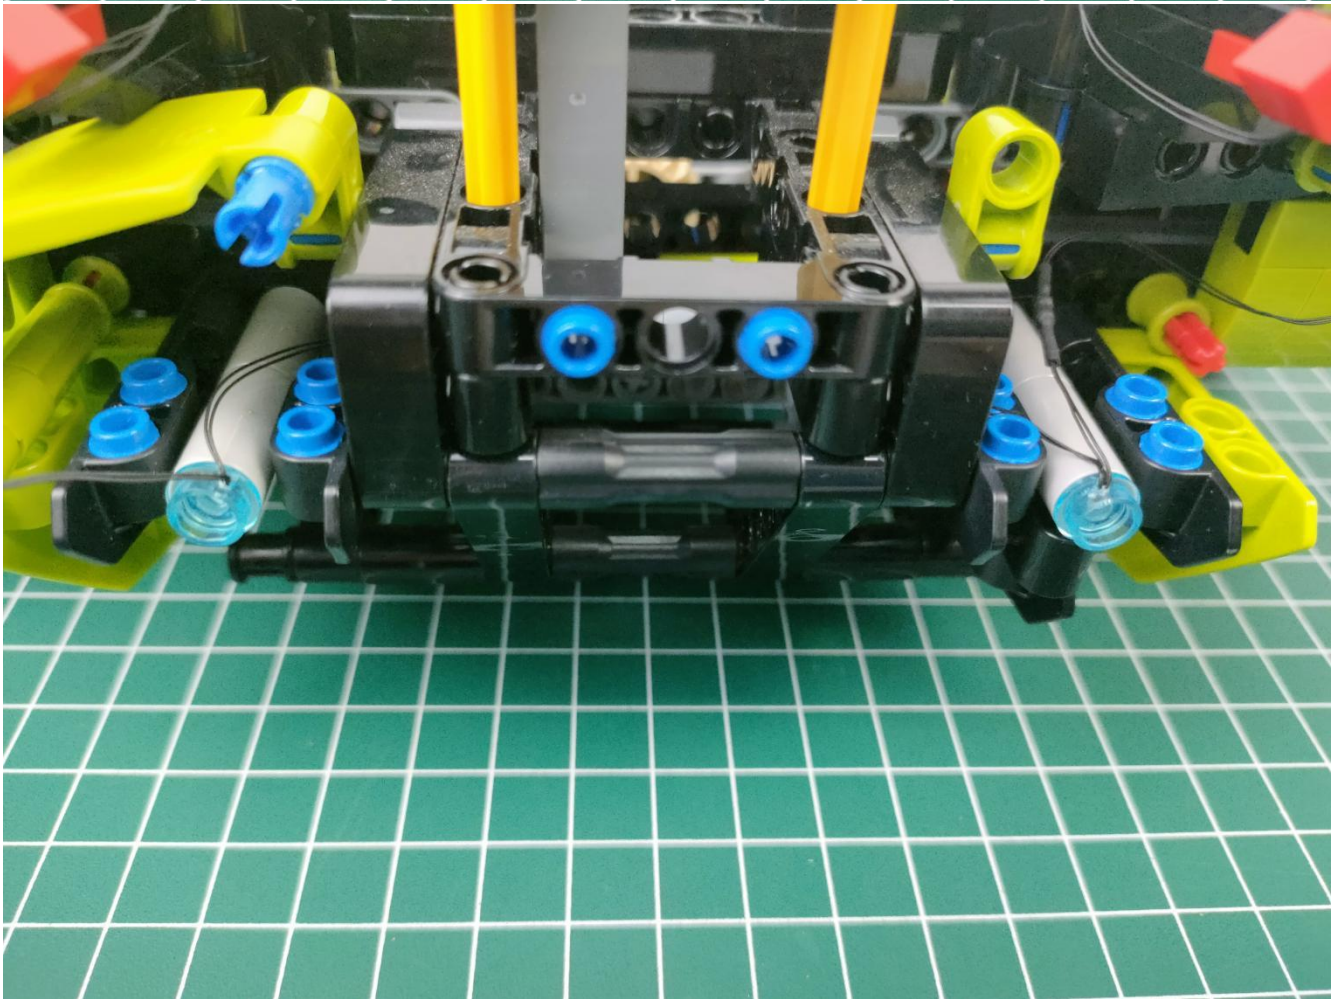

Take out the AA battery box.

Install 3 AA batteries (note the positive and negative poles).

The lighting shines normally (if the lighting does not work properly, please contact us in time).

Return to the front position of the building block assembly.