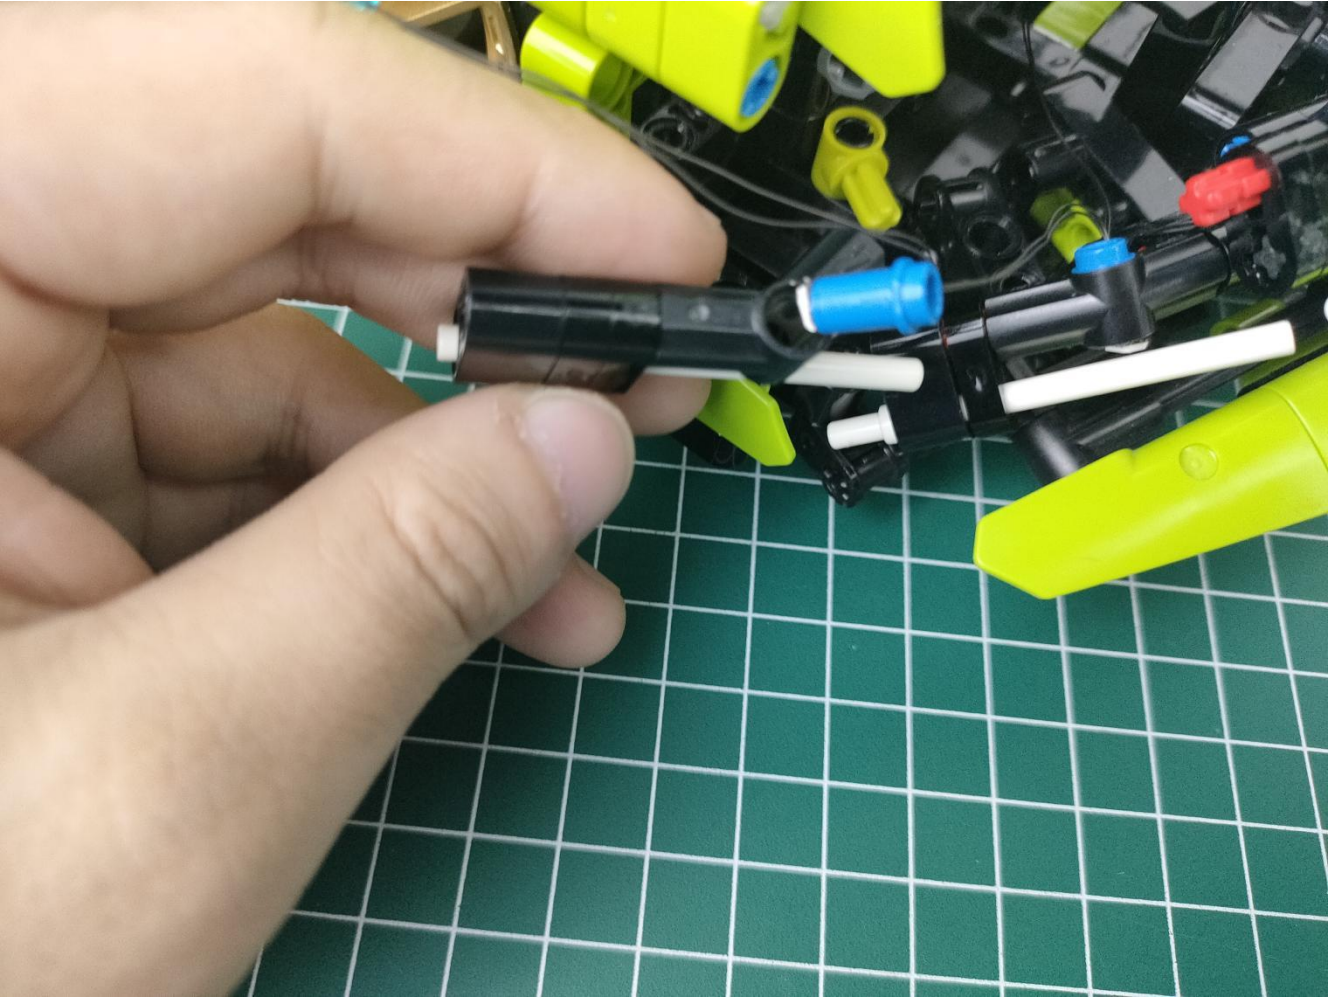

Take out the AA battery box.

Install 3 AA batteries (note the positive and negative poles).

The lighting shines normally (if the lighting does not work properly, please contact us in time).

Return to the front position of the building block assembly.