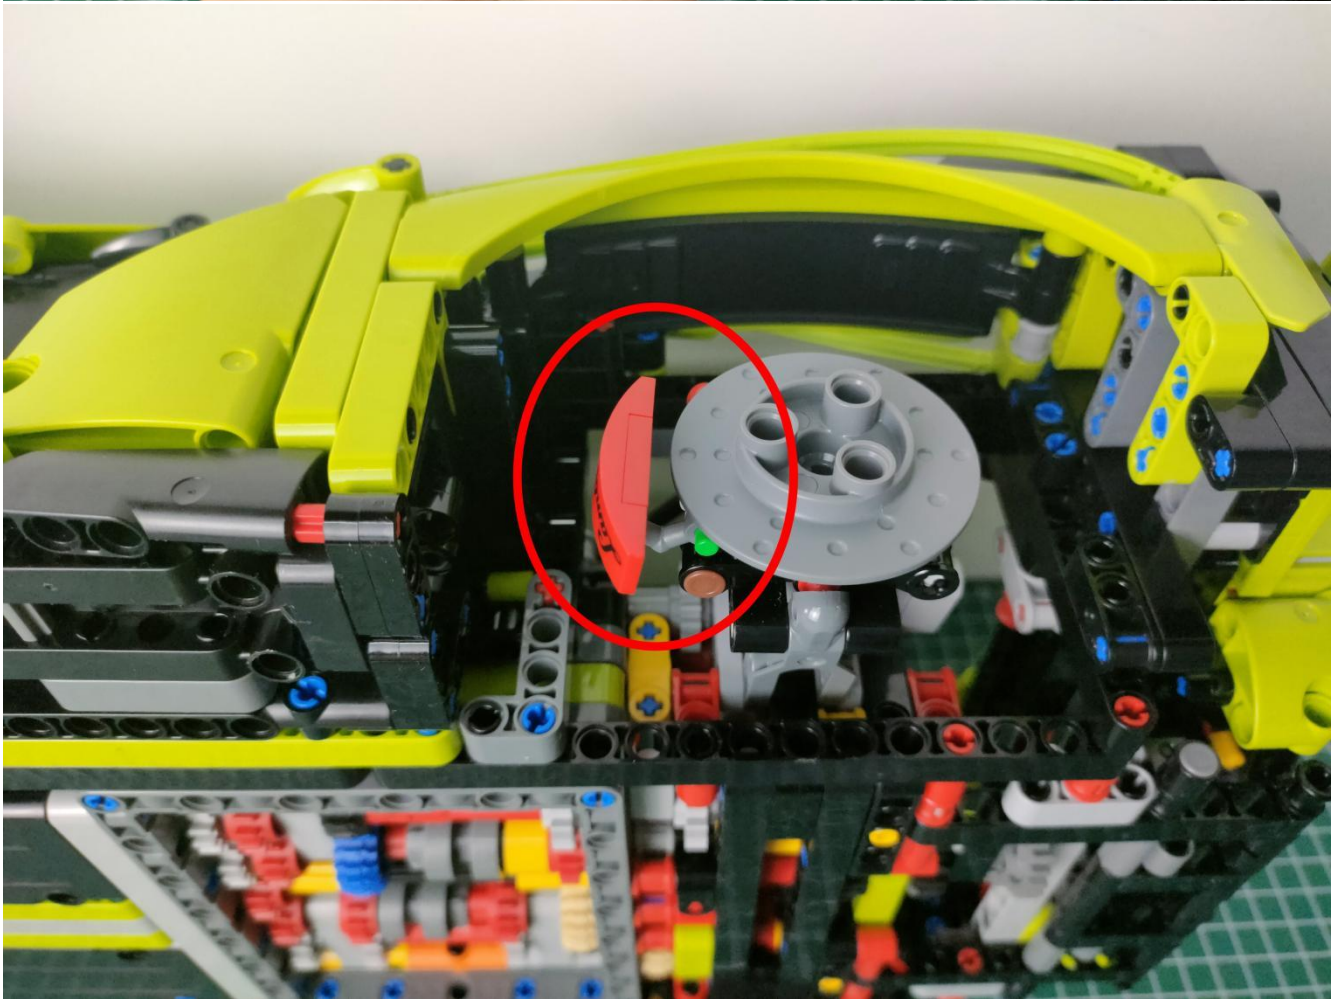

Take out the accessories inside (accessories include: AA battery box, 50cm USB power cord). The following power supply methods use mobile power, equipped with a USB power cord, and the battery box (battery self-supplied) can be used by yourself.

Take out the AA battery box.

Install 3 AA batteries (note the positive and negative poles).

The lighting shines normally (if the lighting does not work properly, please contact us in time).

Return to the front position of the building block assembly.