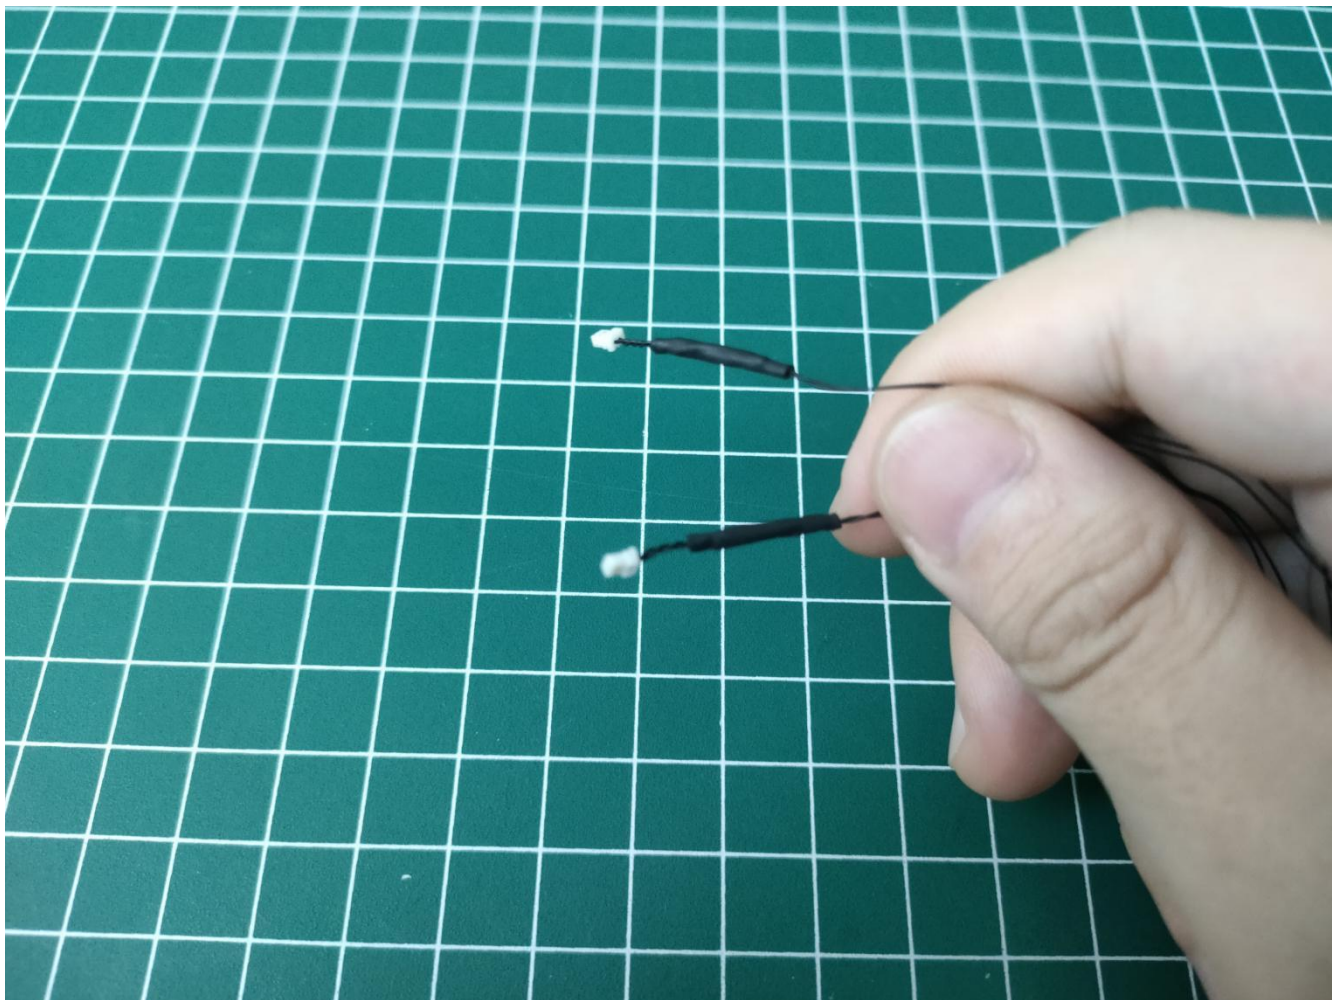

Take out the AA battery box.

Install 3 AA batteries (note the positive and negative poles).

The lighting shines normally (if the lighting does not work properly, please contact us in time).

Return to the front position of the building block assembly.