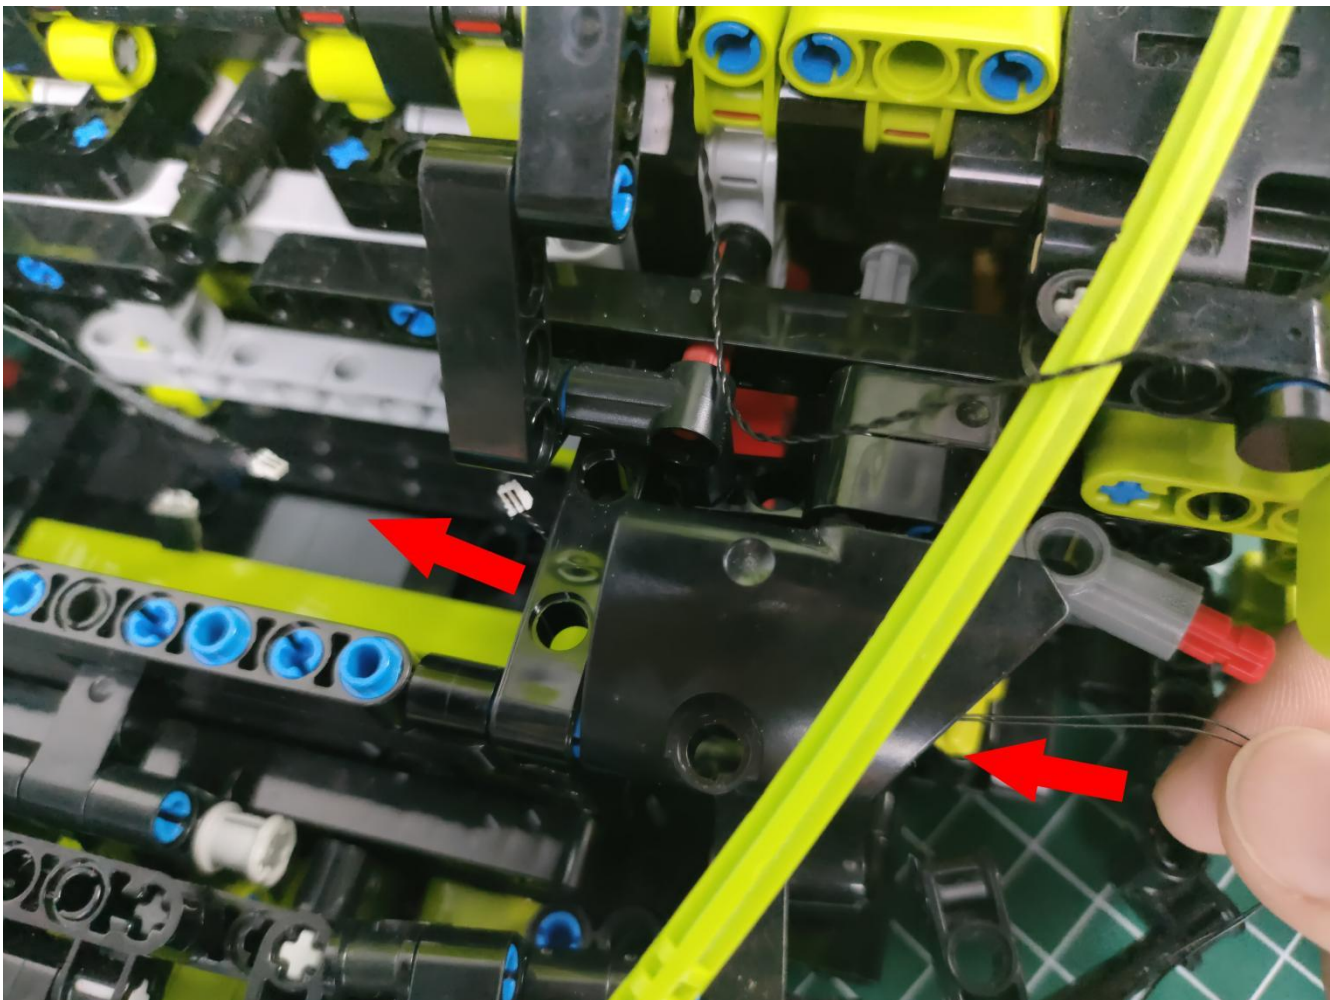

Take out the AA battery box.

Install 3 AA batteries (note the positive and negative poles).

The lighting shines normally (if the lighting does not work properly, please contact us in time).

Return to the front position of the building block assembly.