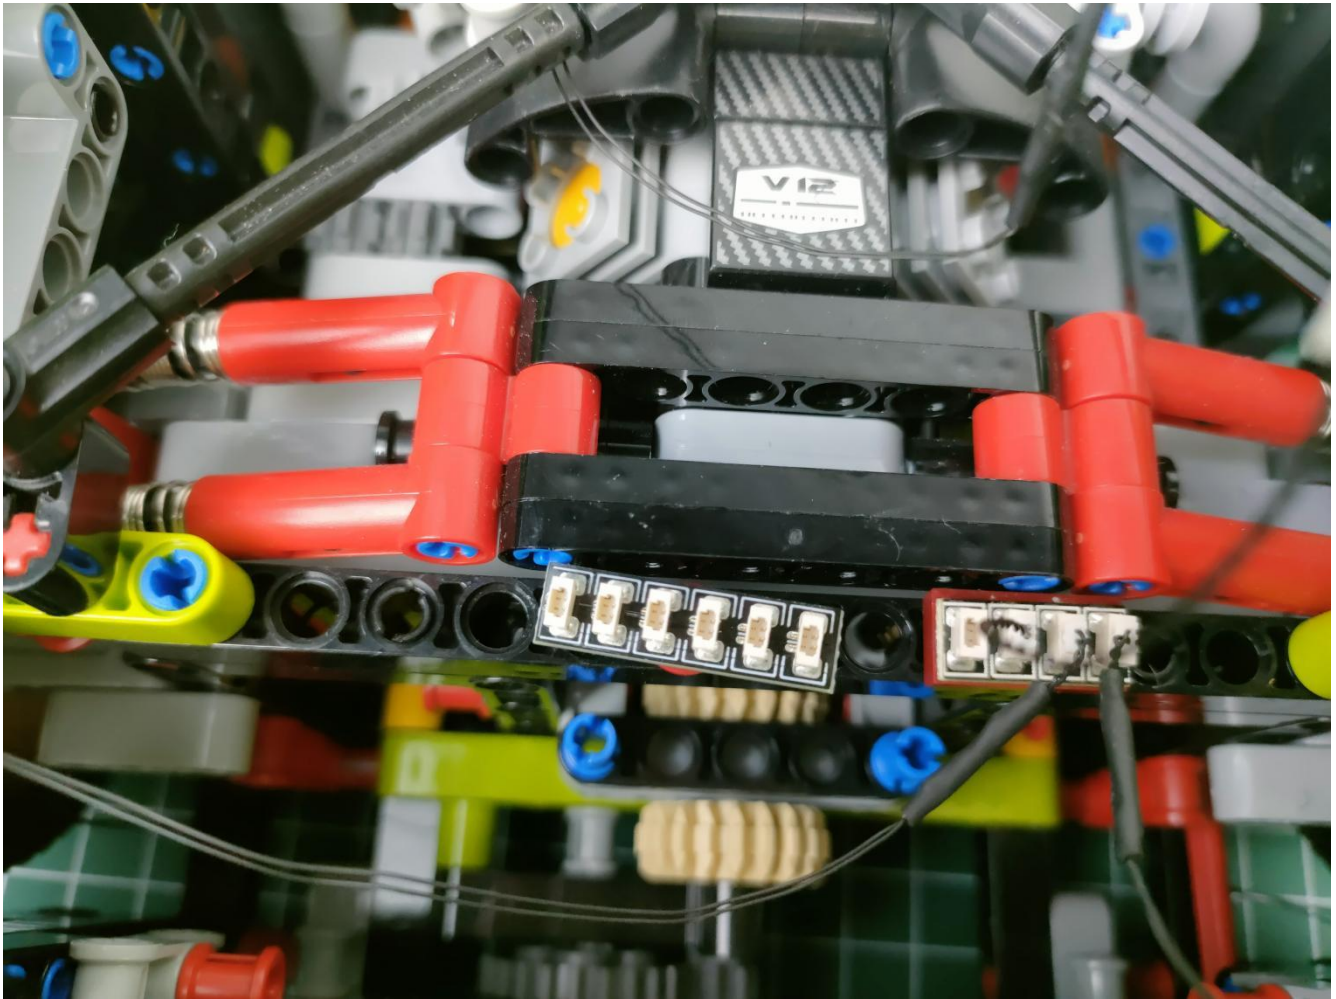

Take out the AA battery box.

Install 3 AA batteries (note the positive and negative poles).

The lighting shines normally (if the lighting does not work properly, please contact us in time).

Return to the front position of the building block assembly.