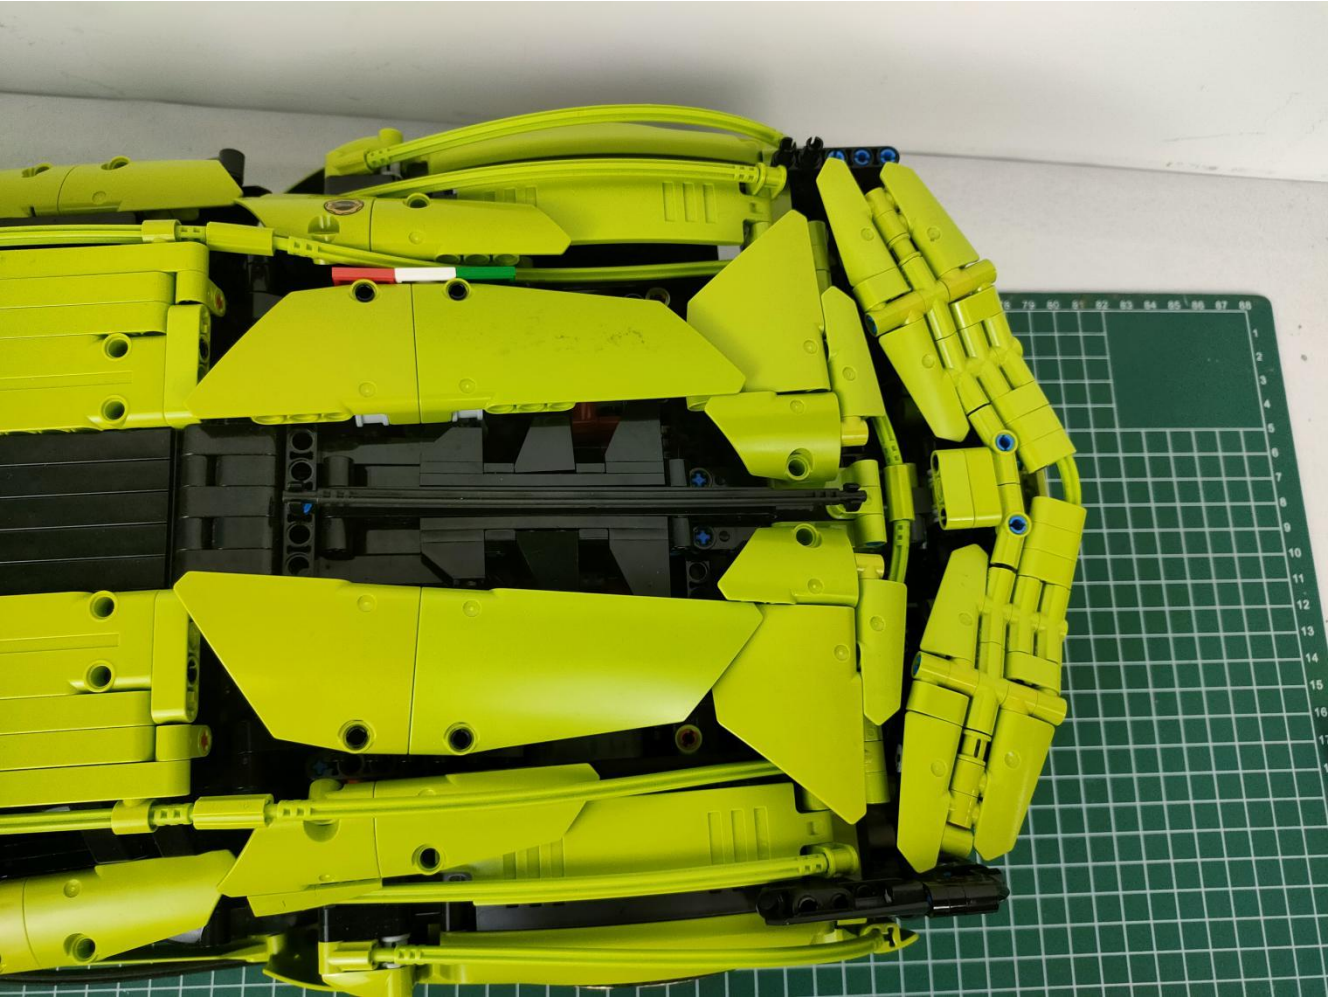

Take out the AA battery box.

Install 3 AA batteries (note the positive and negative poles).

The lighting shines normally (if the lighting does not work properly, please contact us in time).

Return to the front position of the building block assembly.