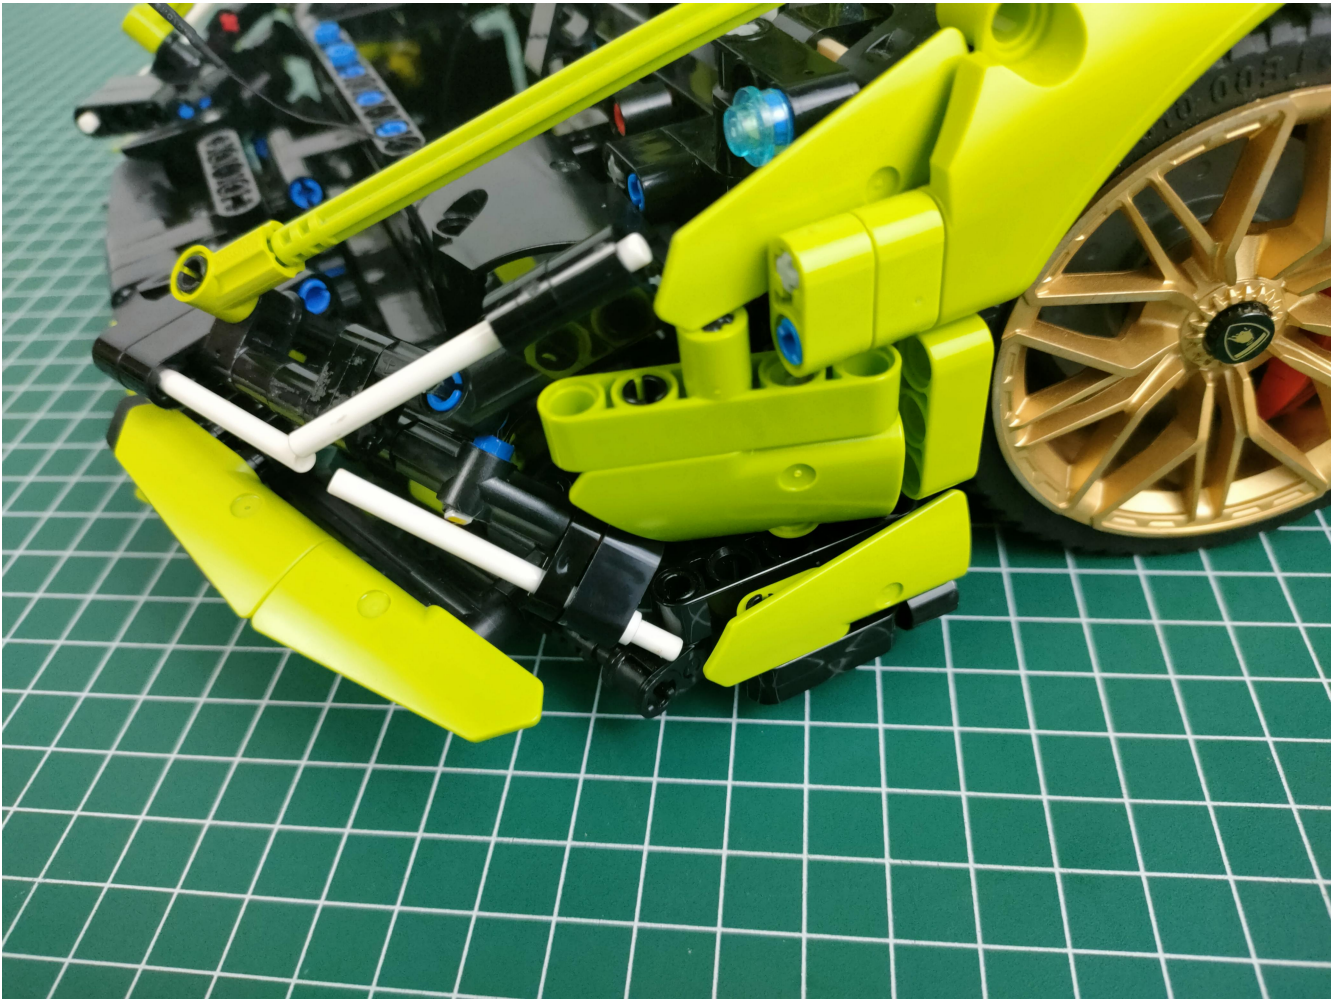

Take out the AA battery box.

Install 3 AA batteries (note the positive and negative poles).

The lighting shines normally (if the lighting does not work properly, please contact us in time).

Return to the front position of the building block assembly.