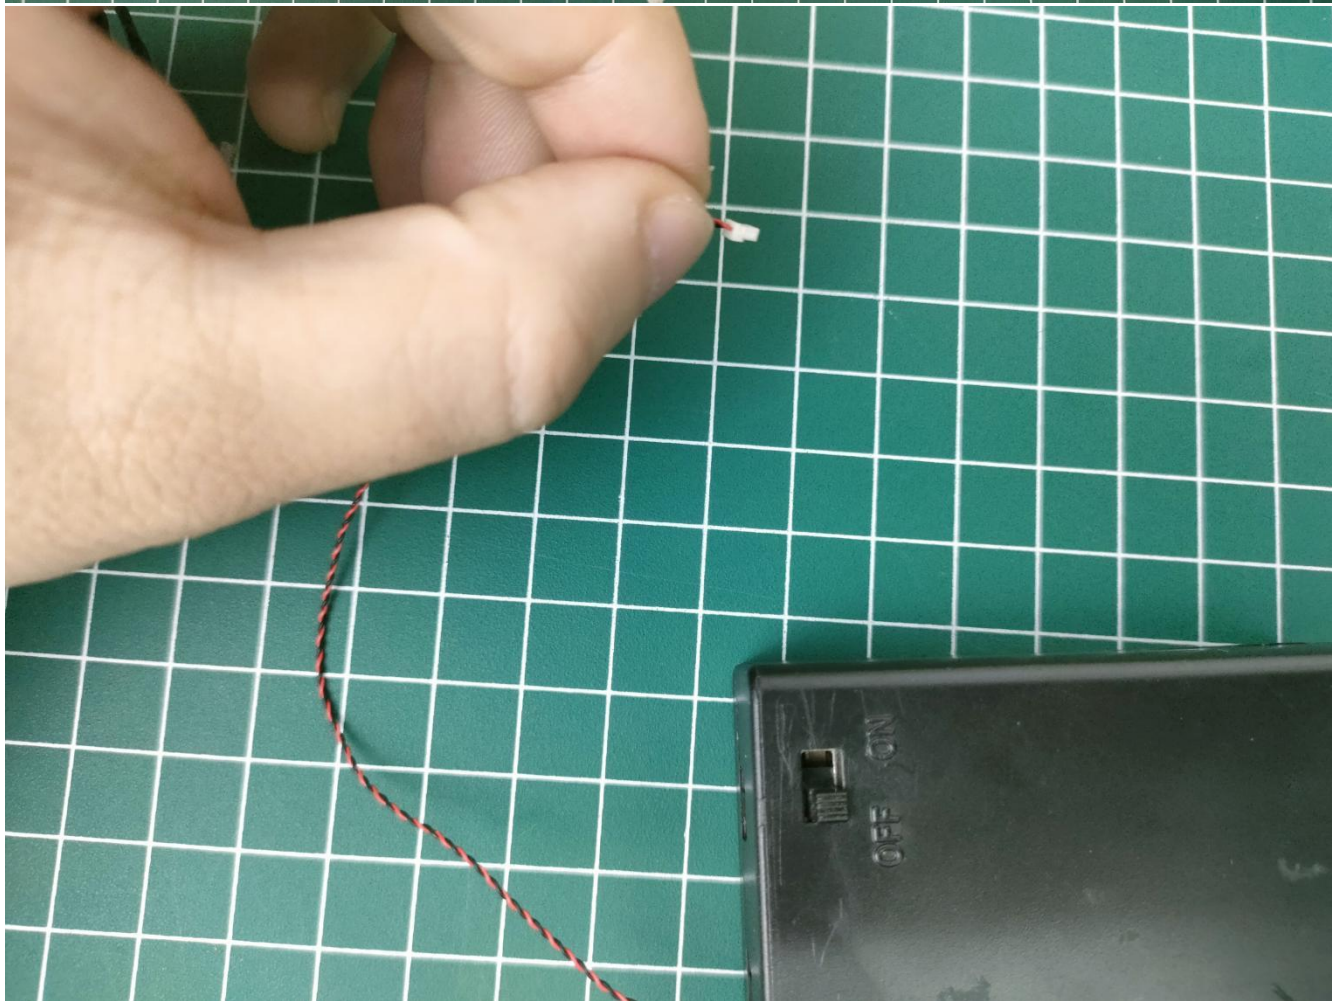

Take out the AA battery box.

Install 3 AA batteries (note the positive and negative poles).

The lighting shines normally (if the lighting does not work properly, please contact us in time).

Return to the front position of the building block assembly.