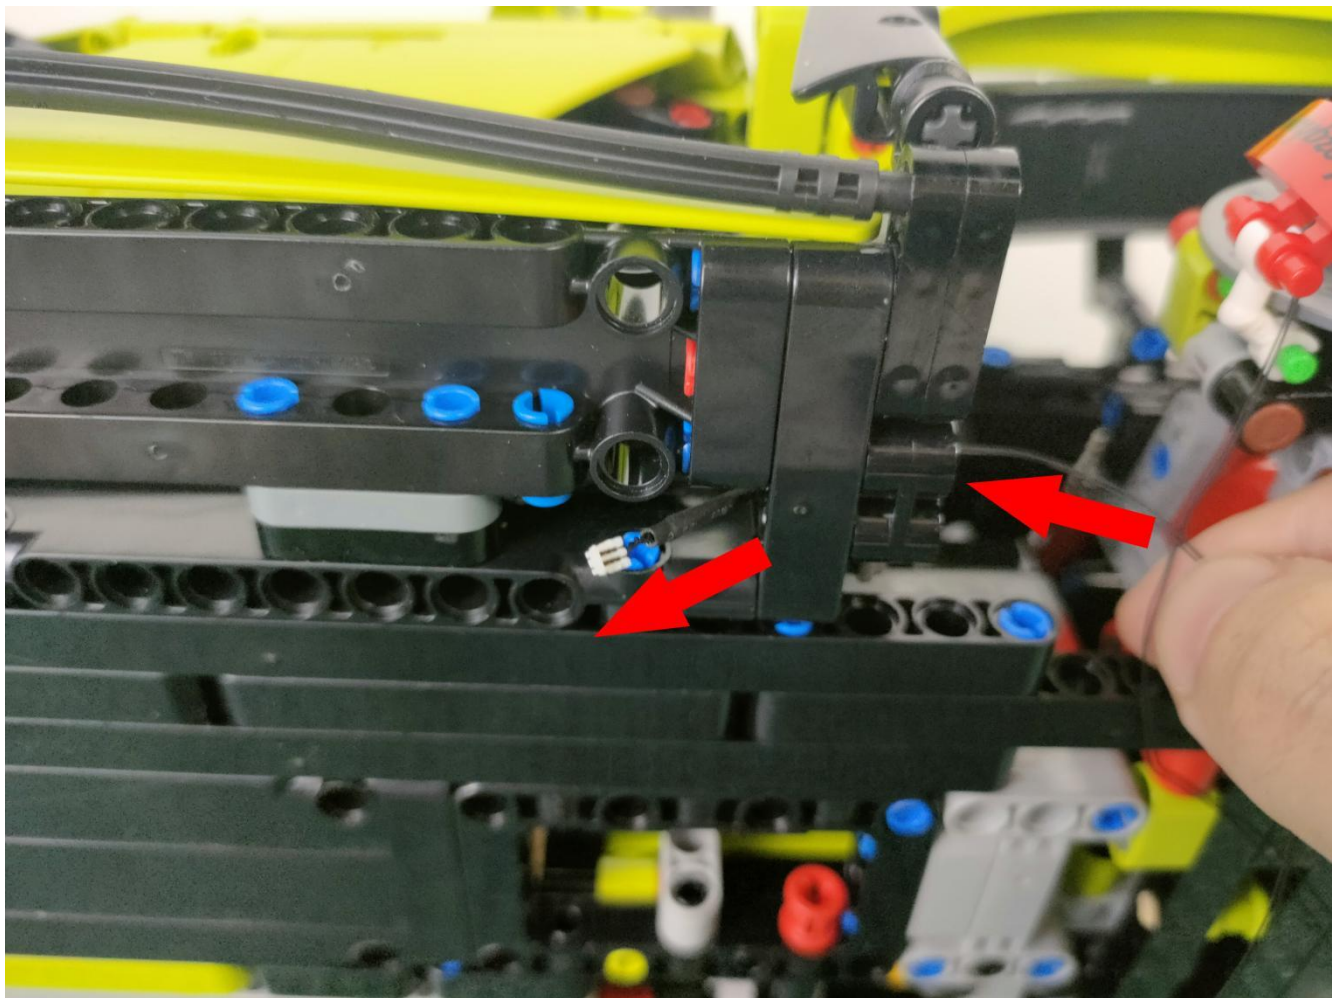

Take out the AA battery box.

Install 3 AA batteries (note the positive and negative poles).

The lighting shines normally (if the lighting does not work properly, please contact us in time).

Return to the front position of the building block assembly.