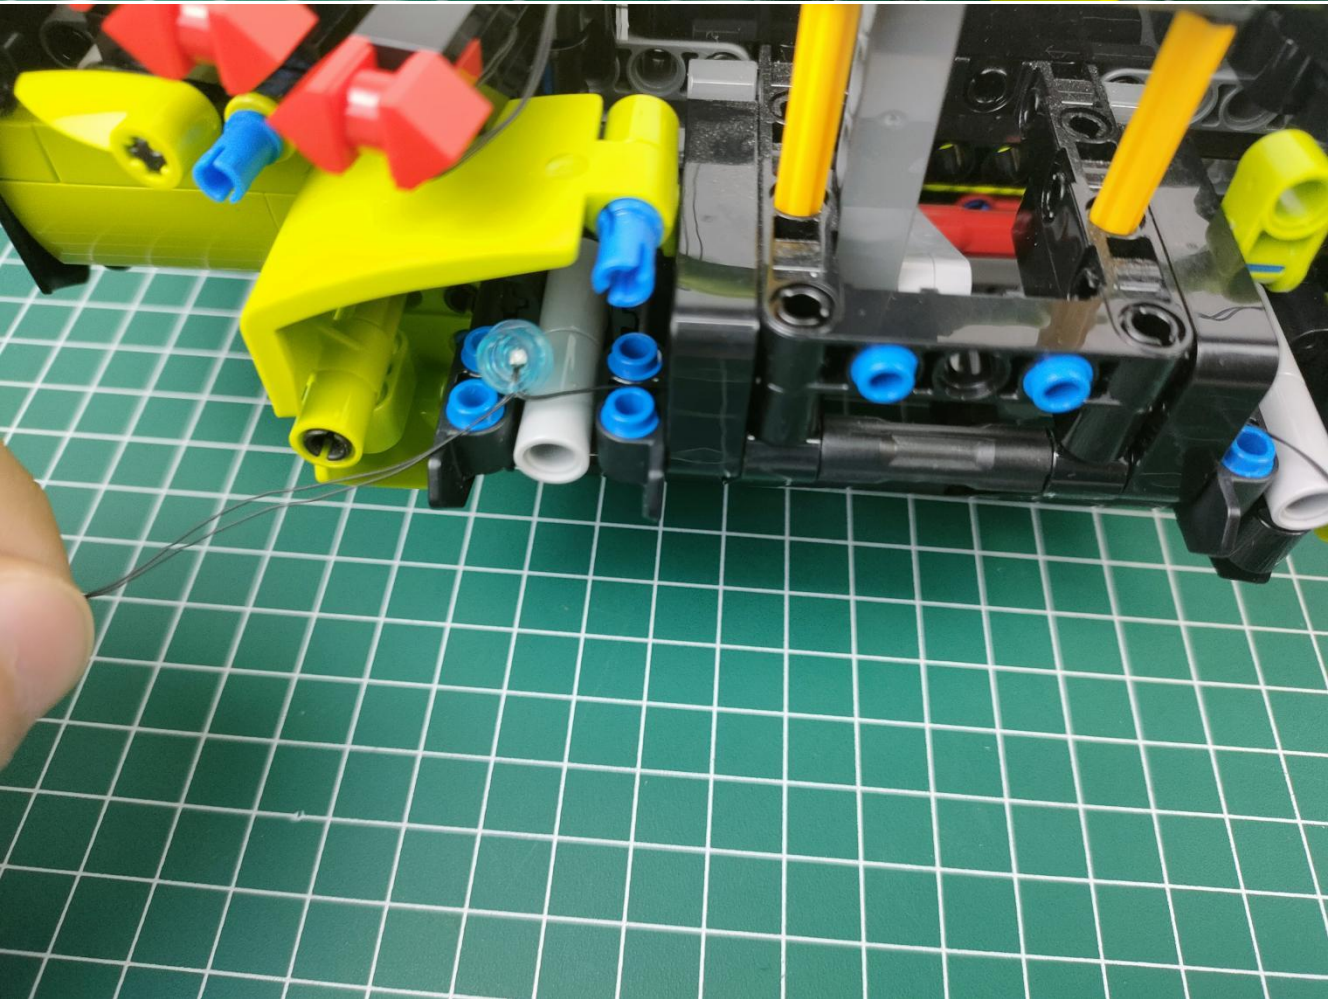

Take out the AA battery box.

Install 3 AA batteries (note the positive and negative poles).

The lighting shines normally (if the lighting does not work properly, please contact us in time).

Return to the front position of the building block assembly.