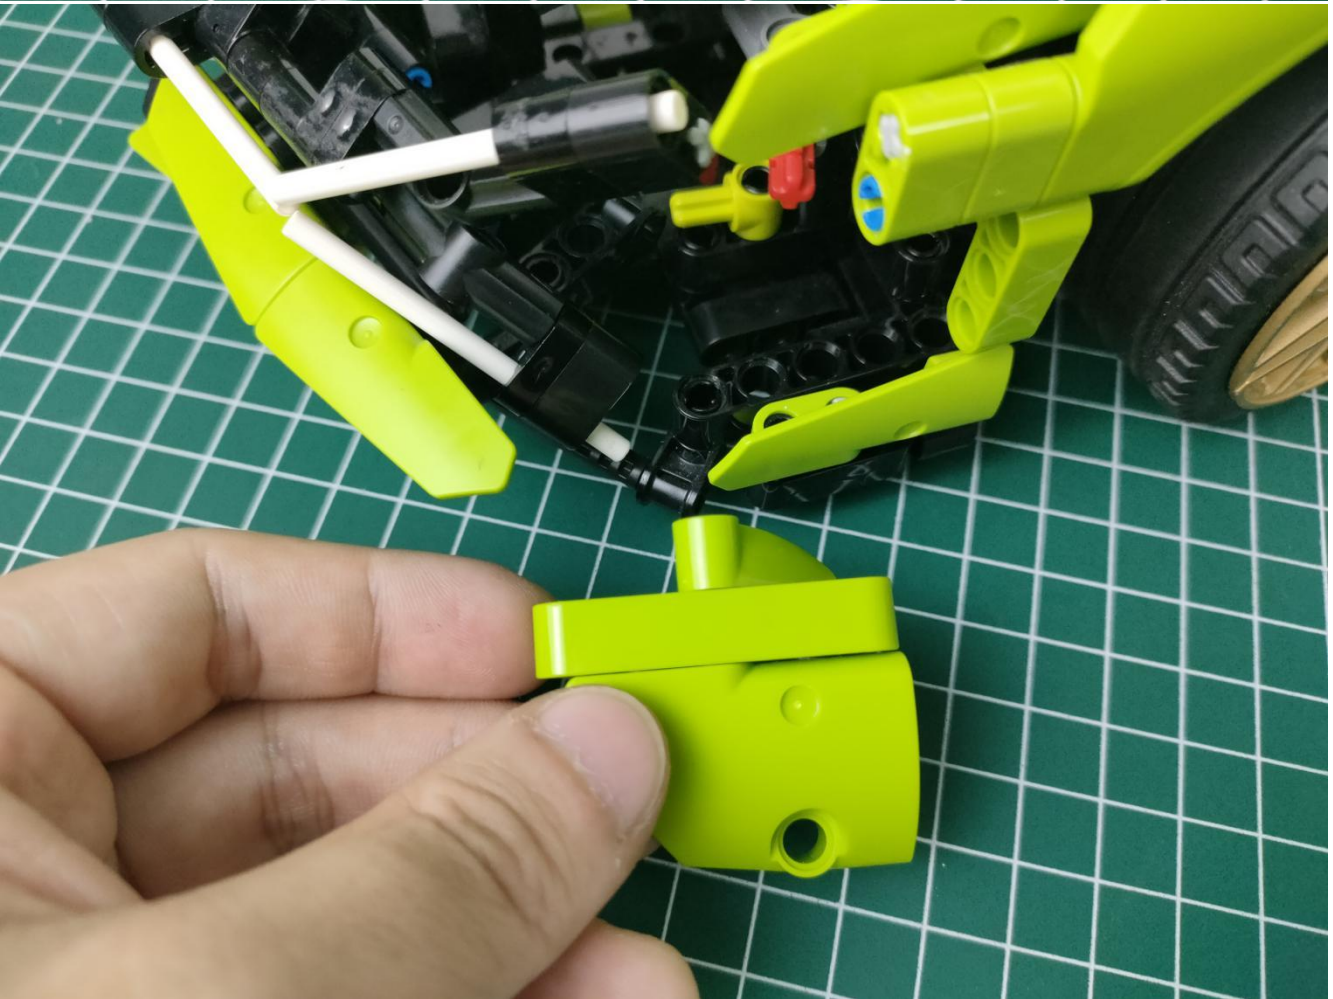

Take out the AA battery box.

Install 3 AA batteries (note the positive and negative poles).

The lighting shines normally (if the lighting does not work properly, please contact us in time).

Return to the front position of the building block assembly.