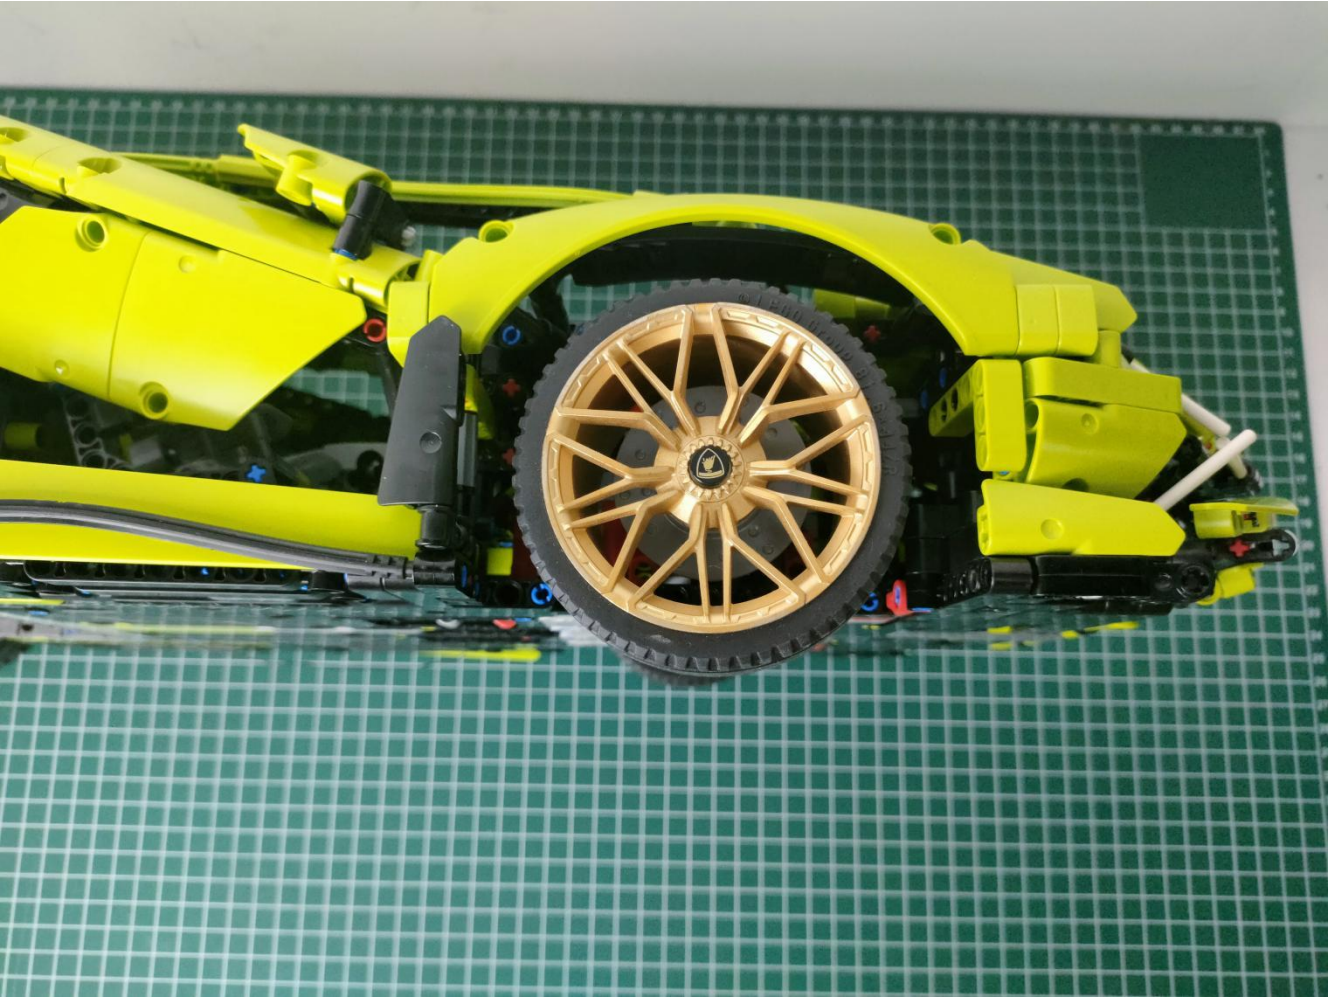

Take out the AA battery box.

Install 3 AA batteries (note the positive and negative poles).

The lighting shines normally (if the lighting does not work properly, please contact us in time).

Return to the front position of the building block assembly.