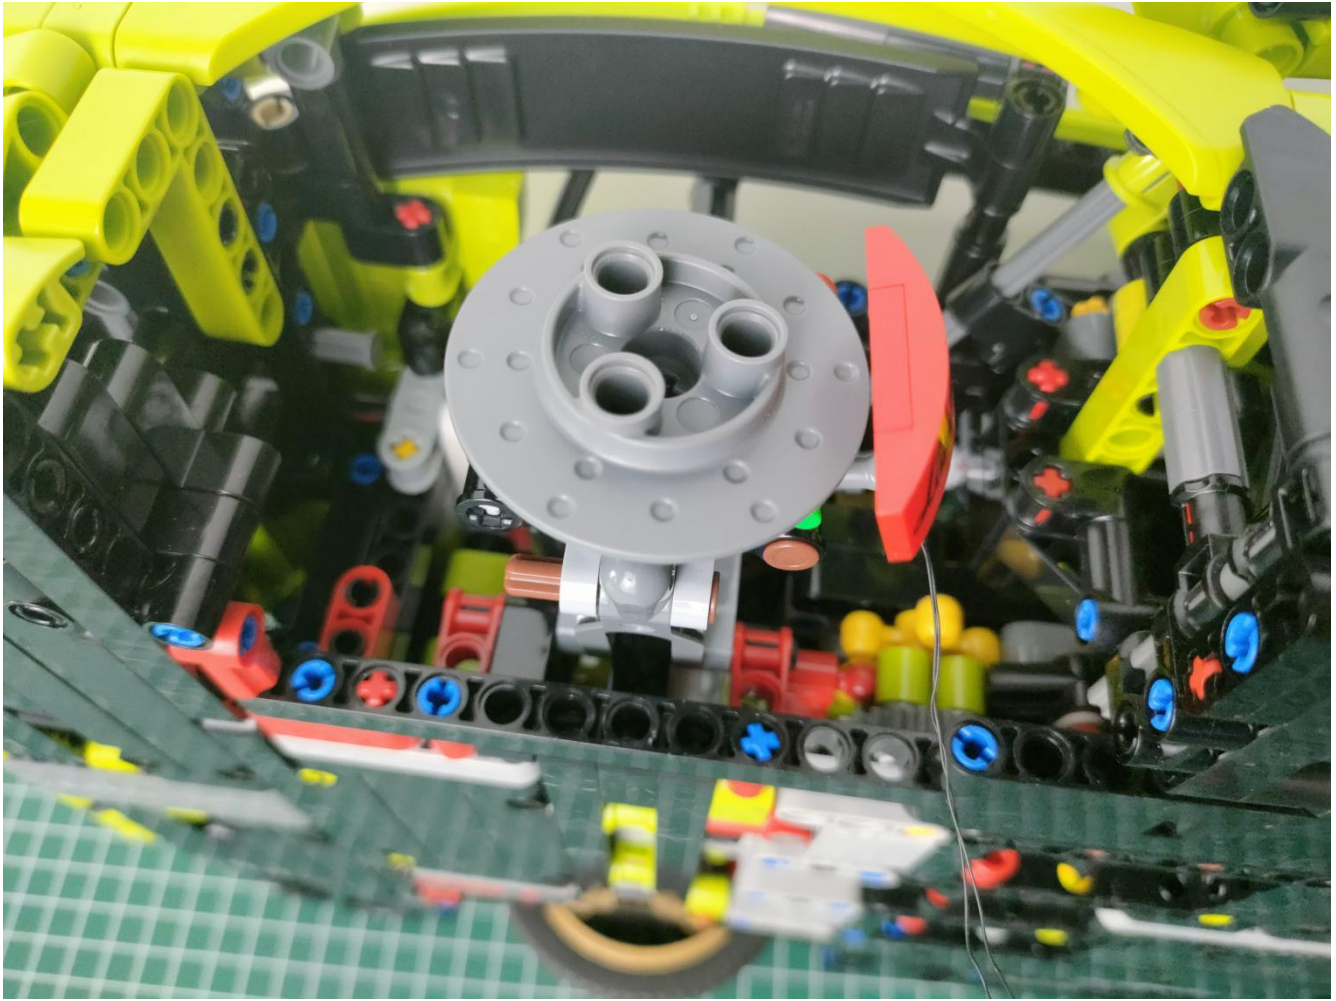

Take out the AA battery box.

Install 3 AA batteries (note the positive and negative poles).

The lighting shines normally (if the lighting does not work properly, please contact us in time).

Return to the front position of the building block assembly.