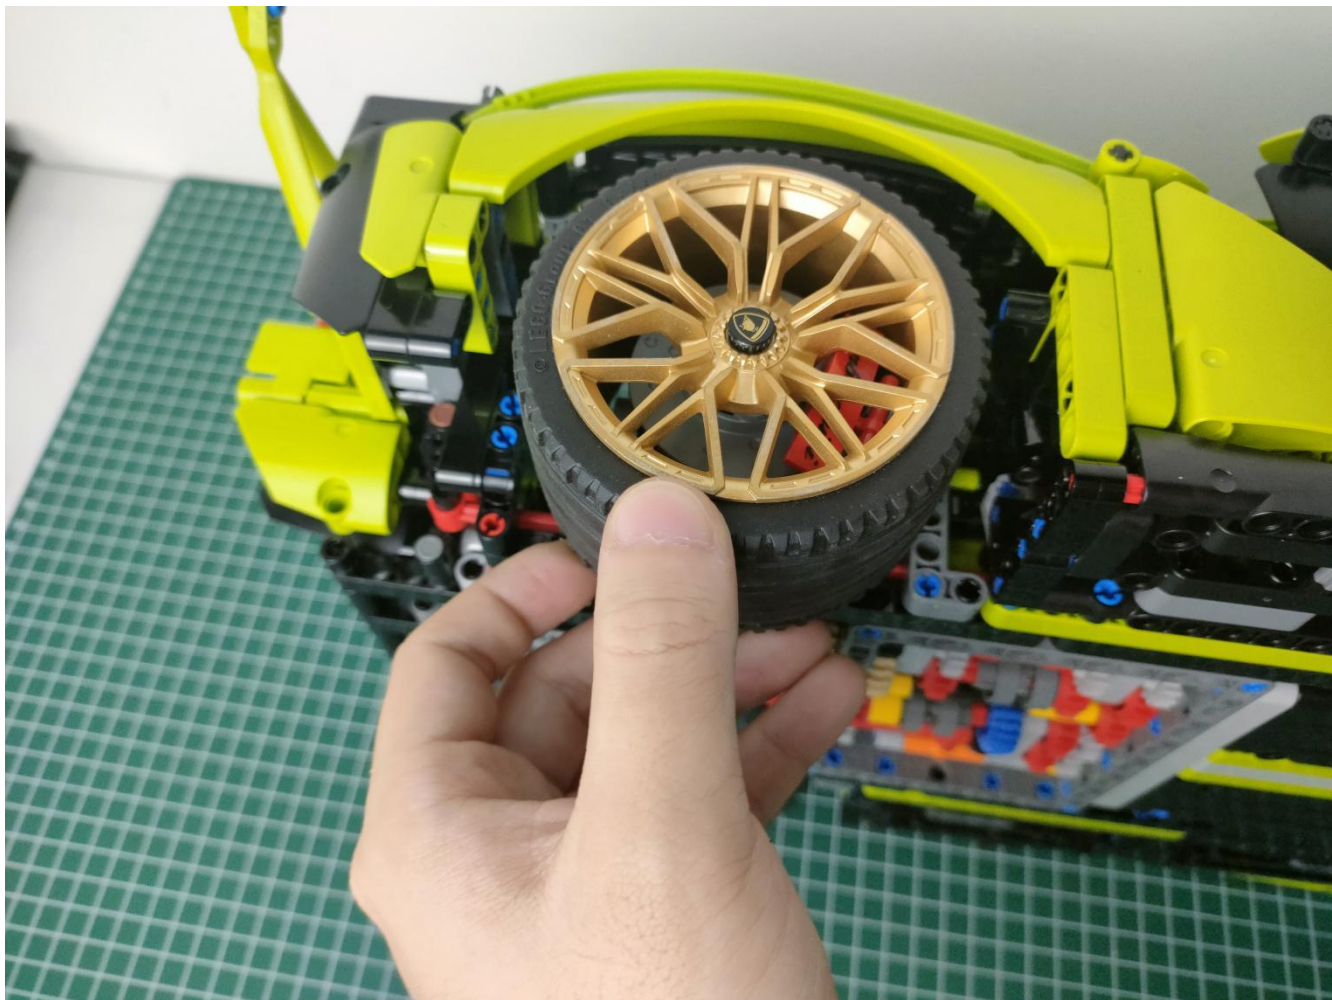

Take out the AA battery box.

Install 3 AA batteries (note the positive and negative poles).

The lighting shines normally (if the lighting does not work properly, please contact us in time).

Return to the front position of the building block assembly.