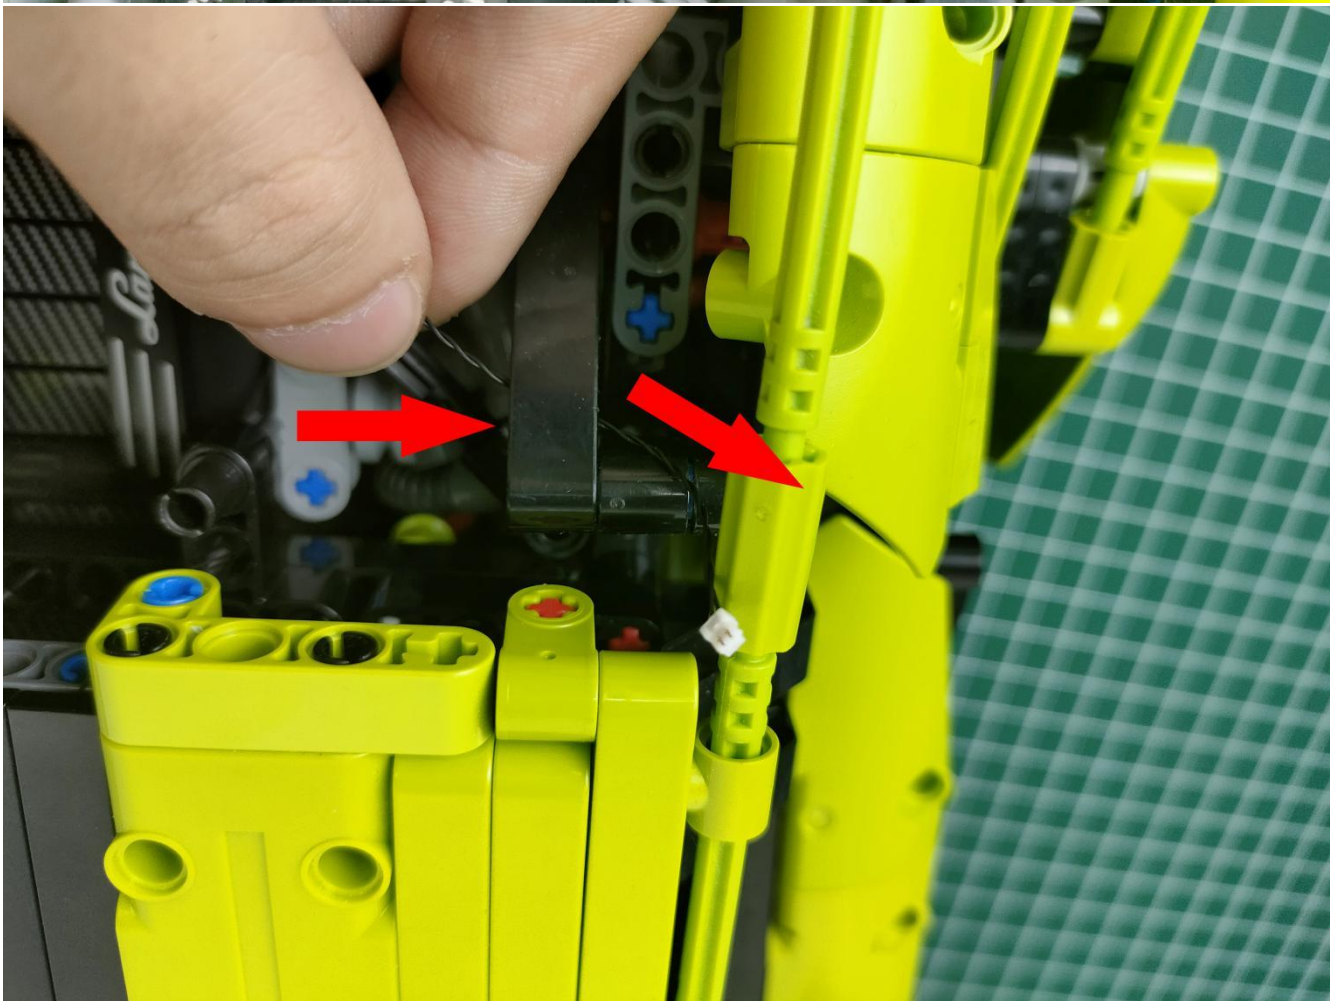

Take out the accessories inside (accessories include: AA battery box, 50cm USB power cord). The following power supply methods use mobile power, equipped with a USB power cord, and the battery box (battery self-supplied) can be used by yourself.

Take out the AA battery box.

Install 3 AA batteries (note the positive and negative poles).

The lighting shines normally (if the lighting does not work properly, please contact us in time).

Return to the front position of the building block assembly.