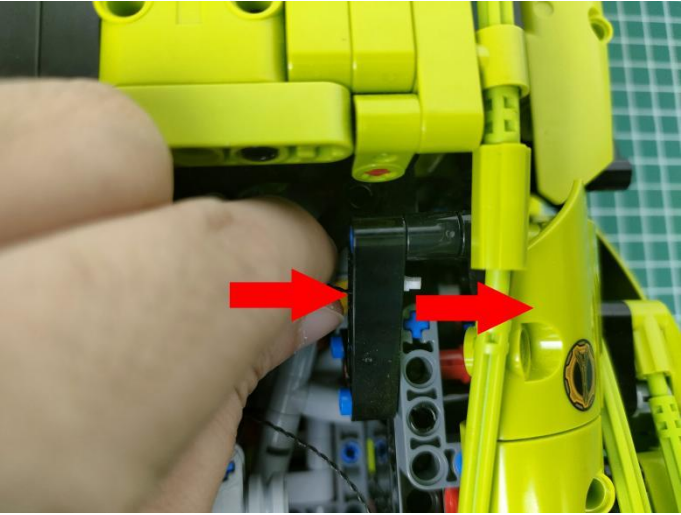

Take out the accessories inside (accessories include: AA battery box, 50cm USB power cord). The following power supply methods use mobile power, equipped with a USB power cord, and the battery box (battery self-supplied) can be used by yourself.

Take out the AA battery box.

Install 3 AA batteries (note the positive and negative poles).

The lighting shines normally (if the lighting does not work properly, please contact us in time).

Return to the front position of the building block assembly.