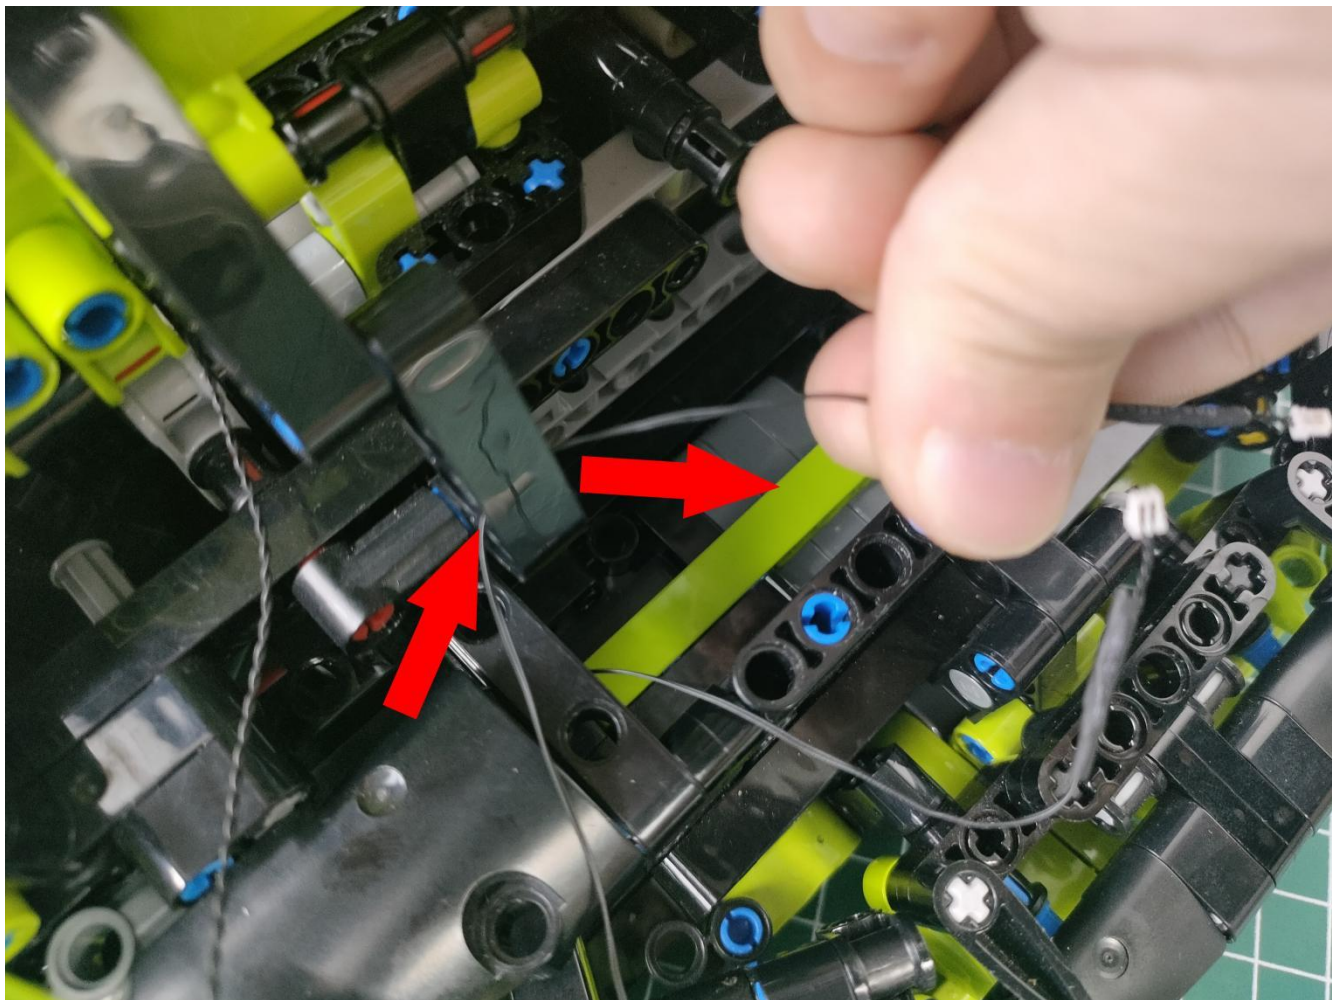

Take out the accessories inside (accessories include: AA battery box, 50cm USB power cord). The following power supply methods use mobile power, equipped with a USB power cord, and the battery box (battery self-supplied) can be used by yourself.

Take out the AA battery box.

Install 3 AA batteries (note the positive and negative poles).

The lighting shines normally (if the lighting does not work properly, please contact us in time).

Return to the front position of the building block assembly.