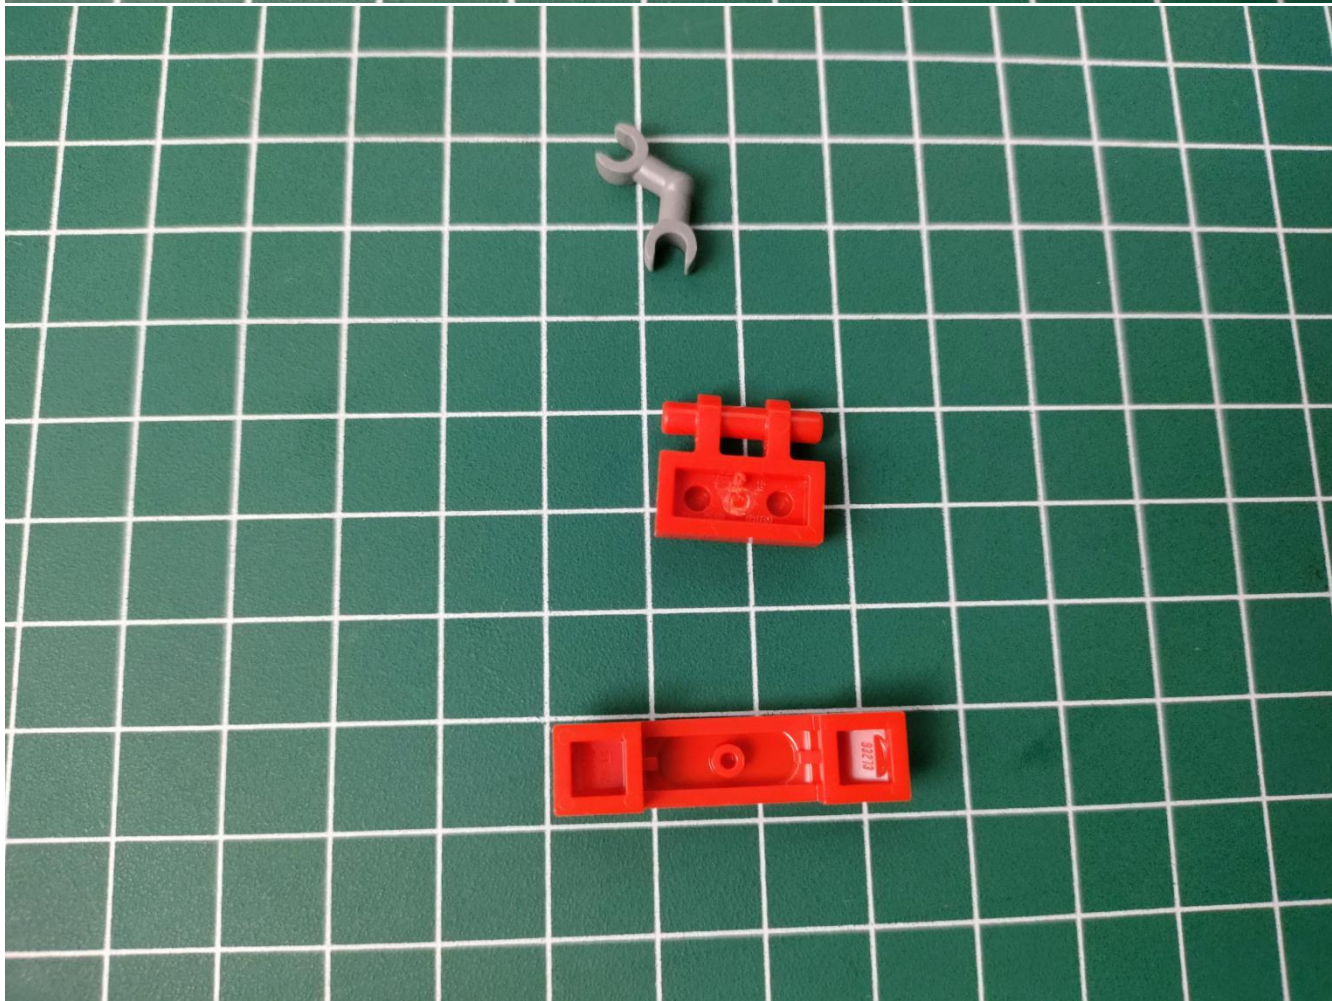

Take out the AA battery box.

Install 3 AA batteries (note the positive and negative poles).

The lighting shines normally (if the lighting does not work properly, please contact us in time).

Return to the front position of the building block assembly.