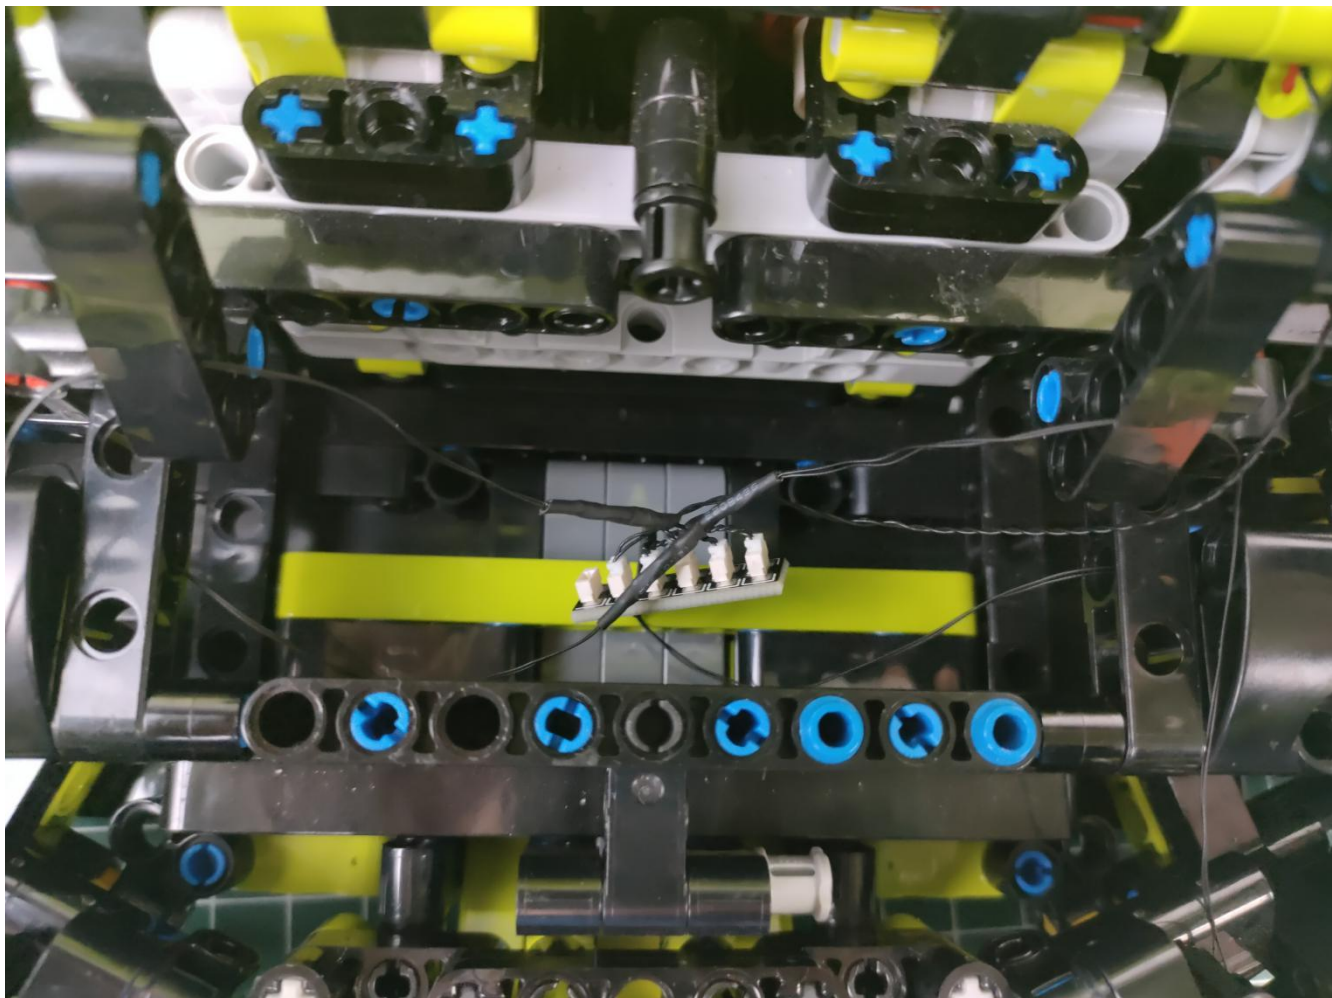

Take out the AA battery box.

Install 3 AA batteries (note the positive and negative poles).

The lighting shines normally (if the lighting does not work properly, please contact us in time).

Return to the front position of the building block assembly.