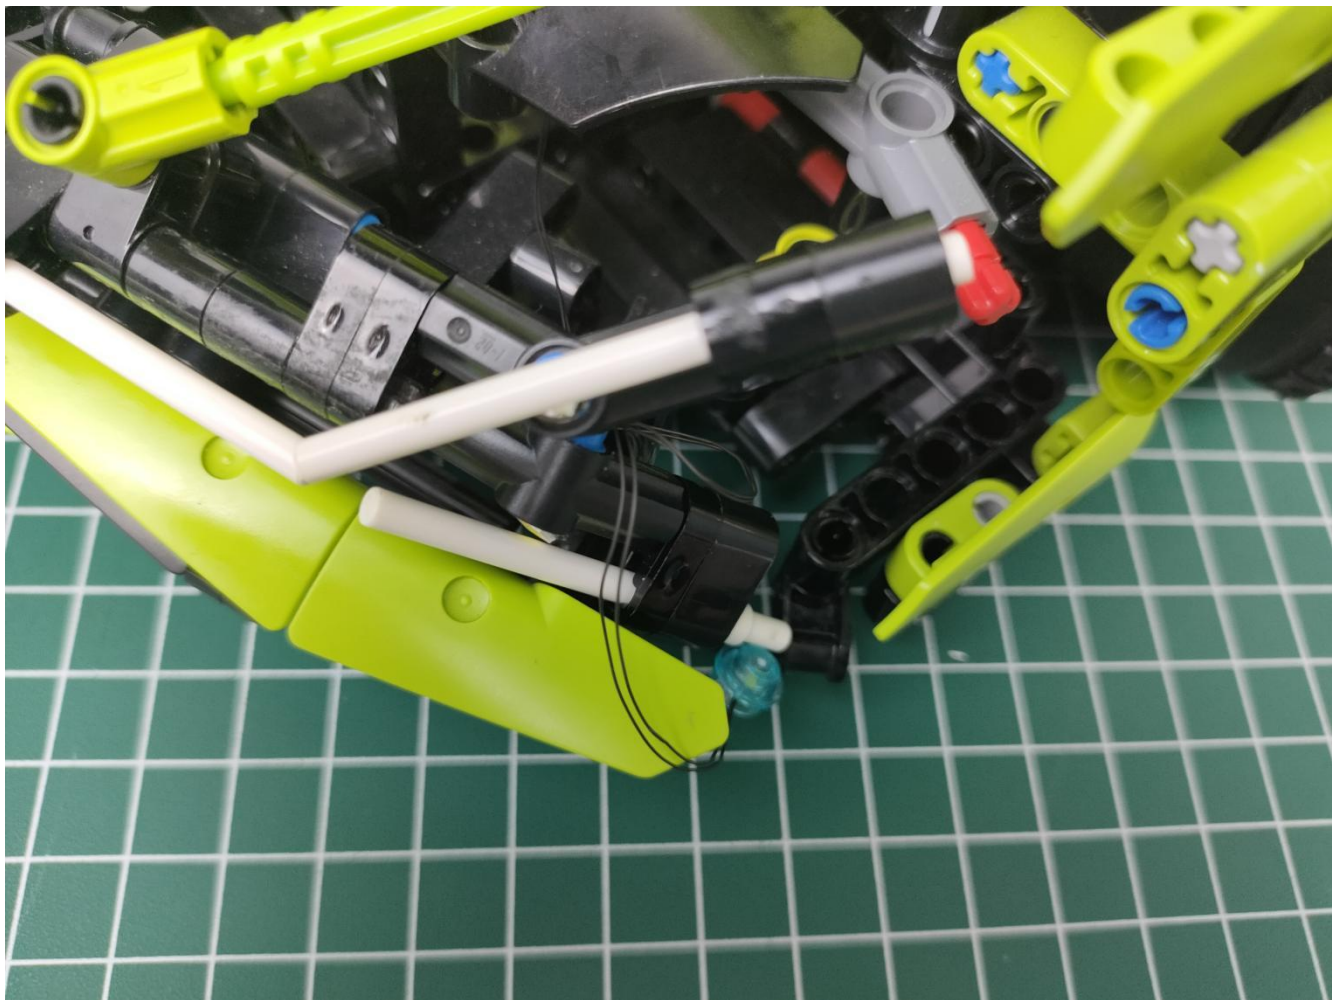

Take out the AA battery box.

Install 3 AA batteries (note the positive and negative poles).

The lighting shines normally (if the lighting does not work properly, please contact us in time).

Return to the front position of the building block assembly.