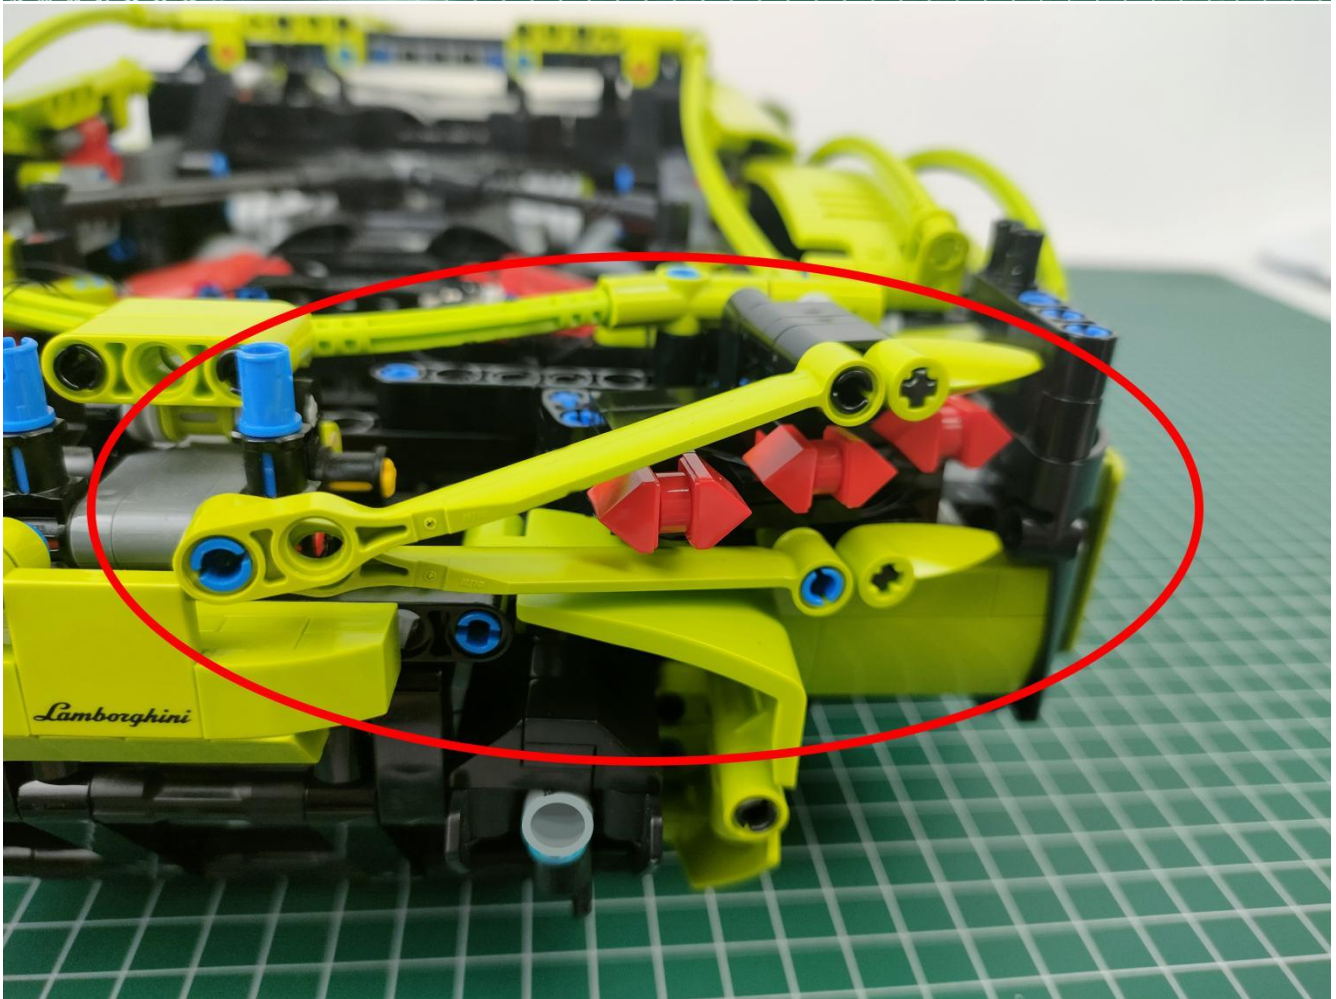

Take out the AA battery box.

Install 3 AA batteries (note the positive and negative poles).

The lighting shines normally (if the lighting does not work properly, please contact us in time).

Return to the front position of the building block assembly.