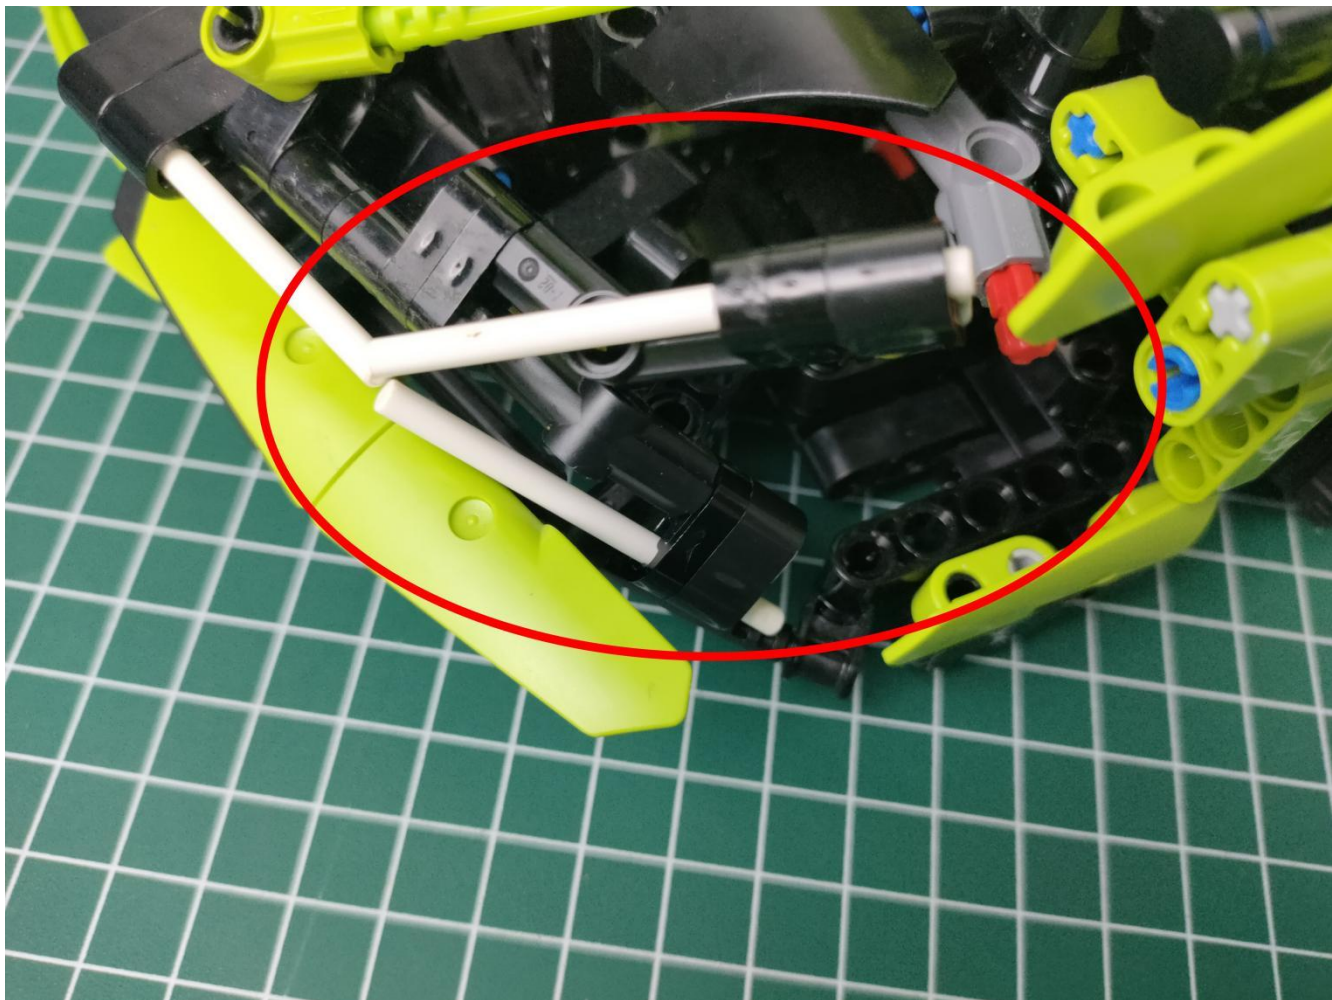

Take out the accessories inside (accessories include: AA battery box, 50cm USB power cord). The following power supply methods use mobile power, equipped with a USB power cord, and the battery box (battery self-supplied) can be used by yourself.

Take out the AA battery box.

Install 3 AA batteries (note the positive and negative poles).

The lighting shines normally (if the lighting does not work properly, please contact us in time).

Return to the front position of the building block assembly.