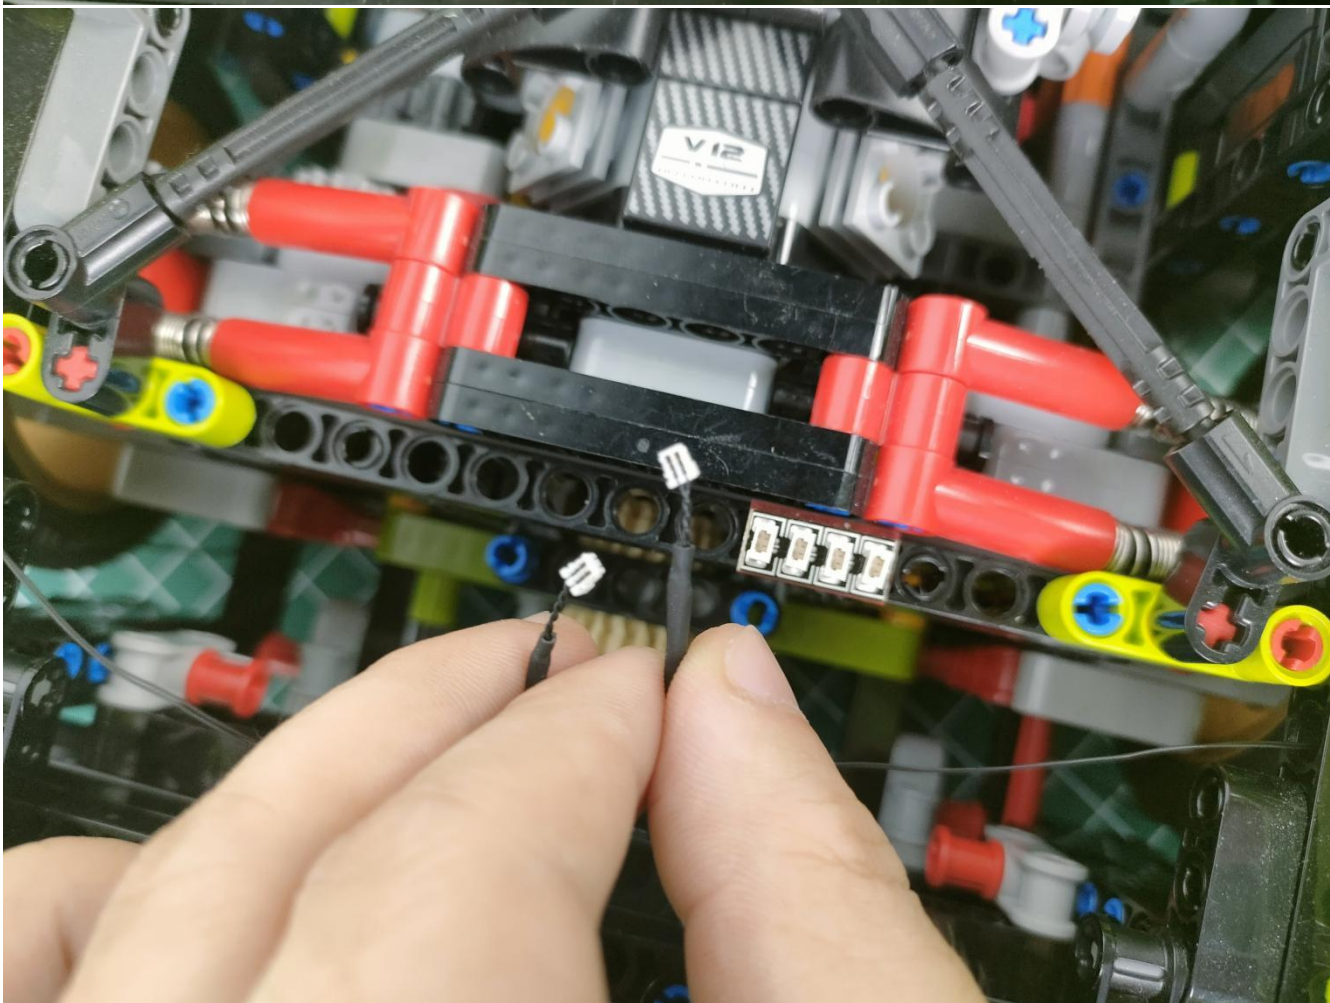

Take out the AA battery box.

Install 3 AA batteries (note the positive and negative poles).

The lighting shines normally (if the lighting does not work properly, please contact us in time).

Return to the front position of the building block assembly.