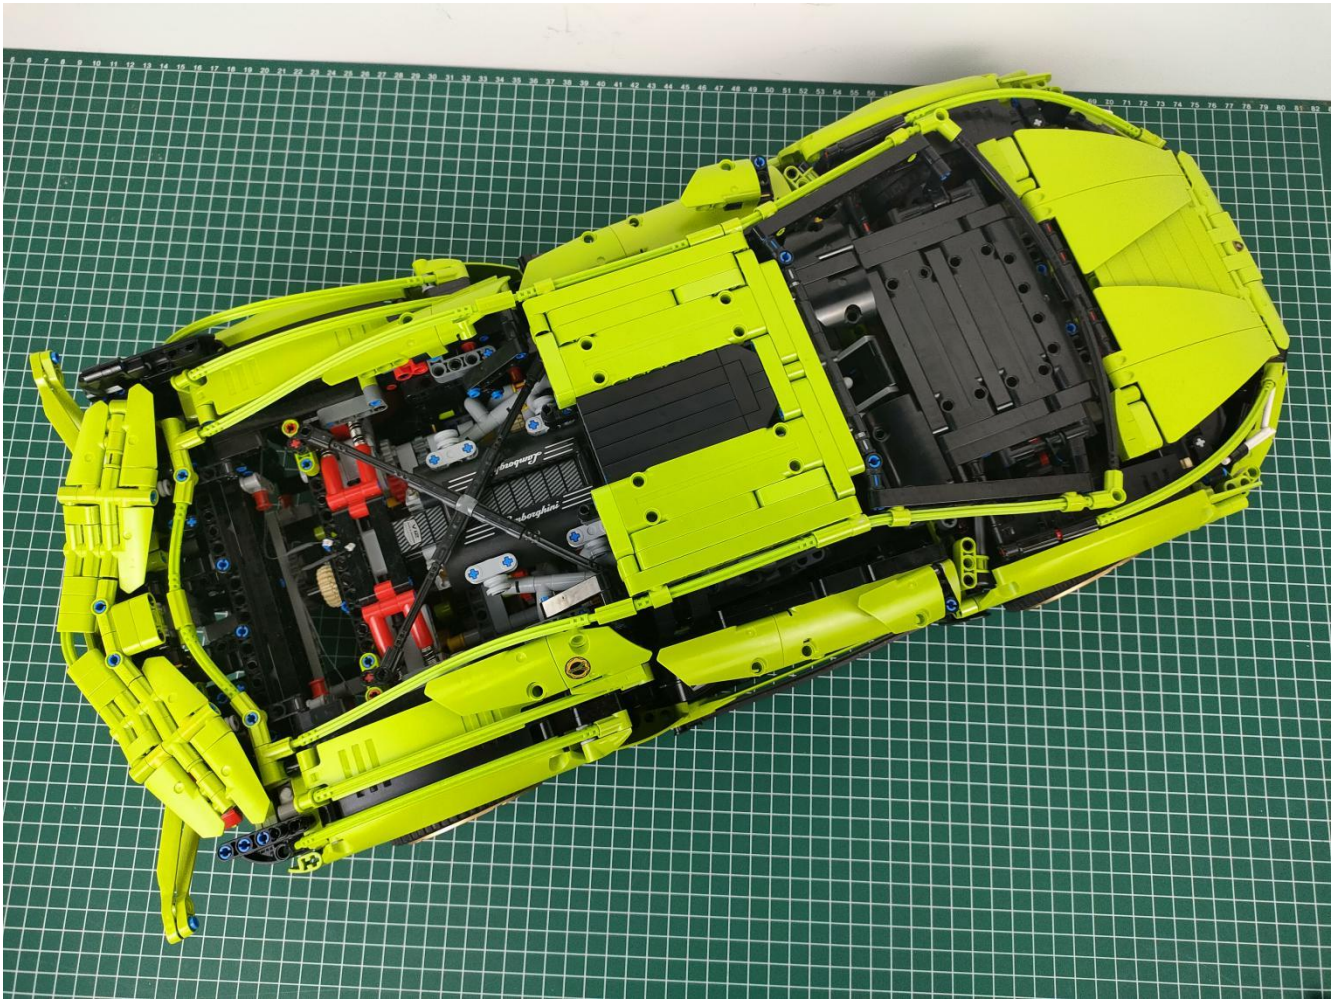

Take out the AA battery box.

Install 3 AA batteries (note the positive and negative poles).

The lighting shines normally (if the lighting does not work properly, please contact us in time).

Return to the front position of the building block assembly.