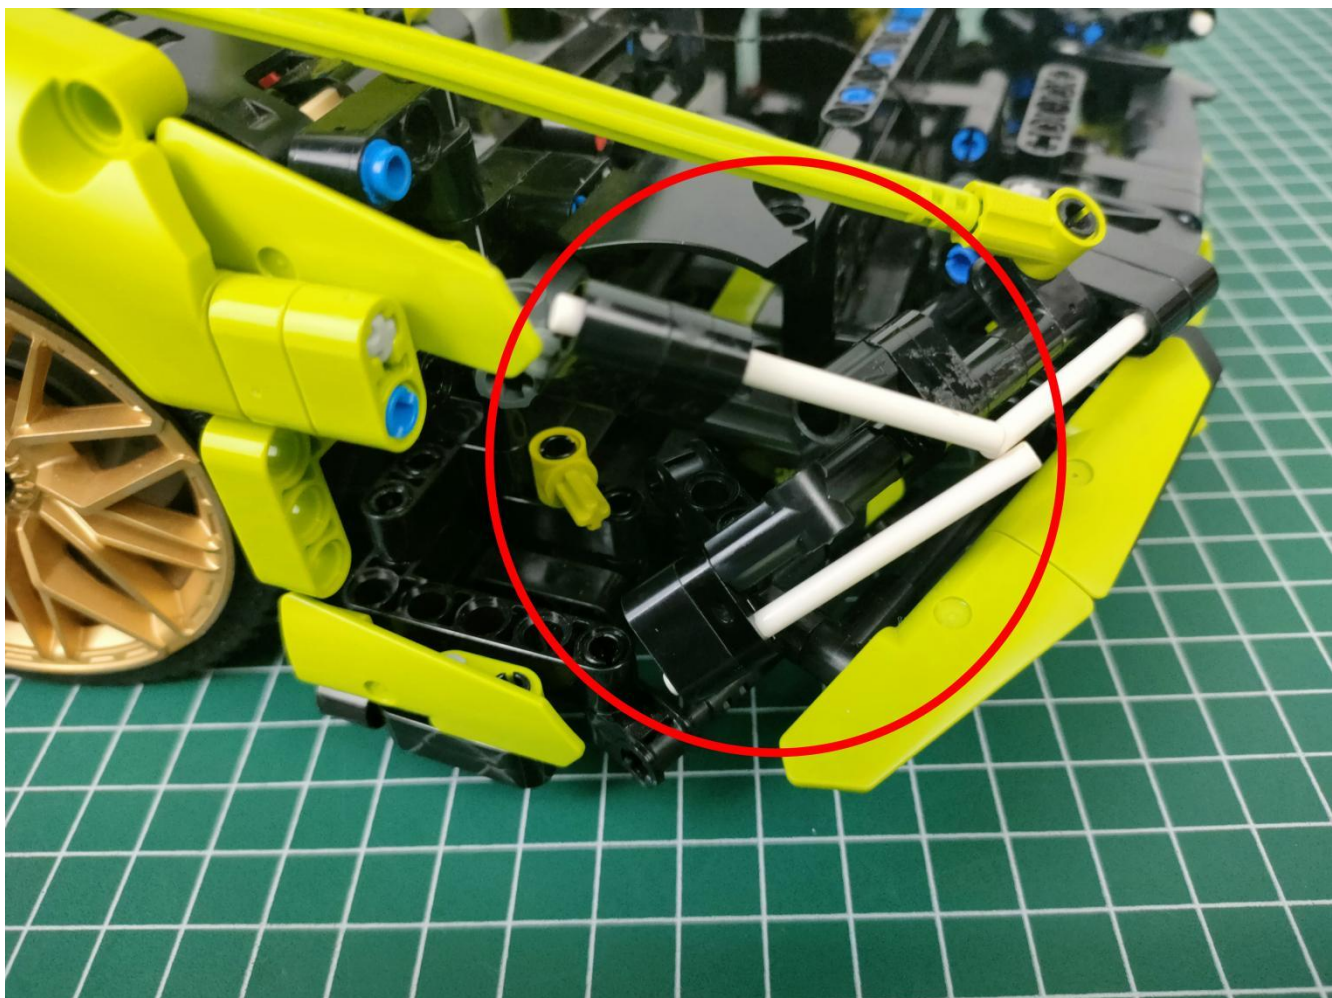

Take out the accessories inside (accessories include: AA battery box, 50cm USB power cord). The following power supply methods use mobile power, equipped with a USB power cord, and the battery box (battery self-supplied) can be used by yourself.

Take out the AA battery box.

Install 3 AA batteries (note the positive and negative poles).

The lighting shines normally (if the lighting does not work properly, please contact us in time).

Return to the front position of the building block assembly.