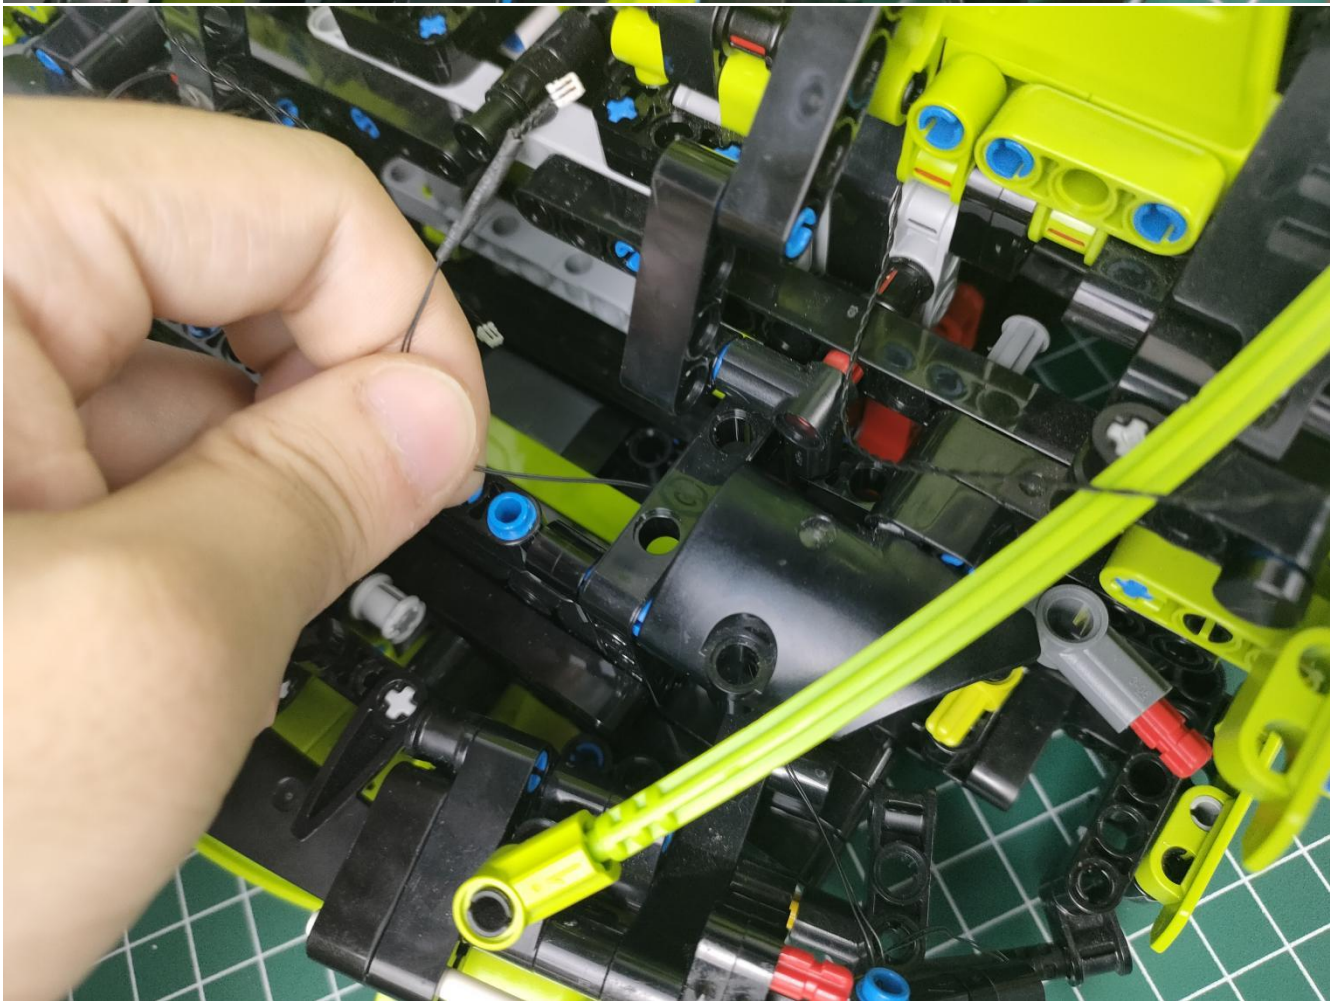

Take out the AA battery box.

Install 3 AA batteries (note the positive and negative poles).

The lighting shines normally (if the lighting does not work properly, please contact us in time).

Return to the front position of the building block assembly.