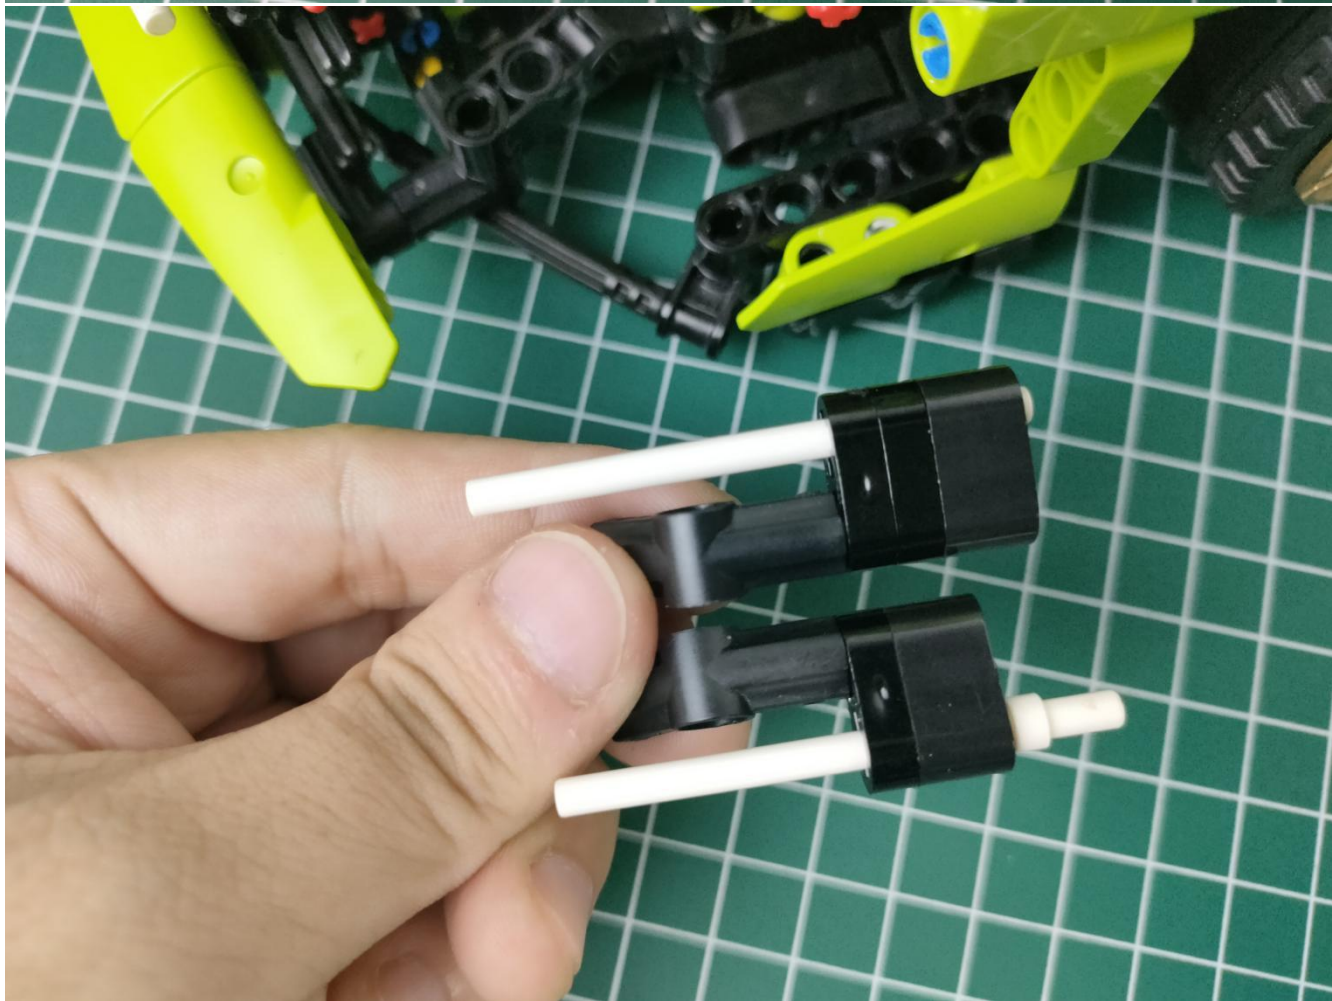

Take out the AA battery box.

Install 3 AA batteries (note the positive and negative poles).

The lighting shines normally (if the lighting does not work properly, please contact us in time).

Return to the front position of the building block assembly.