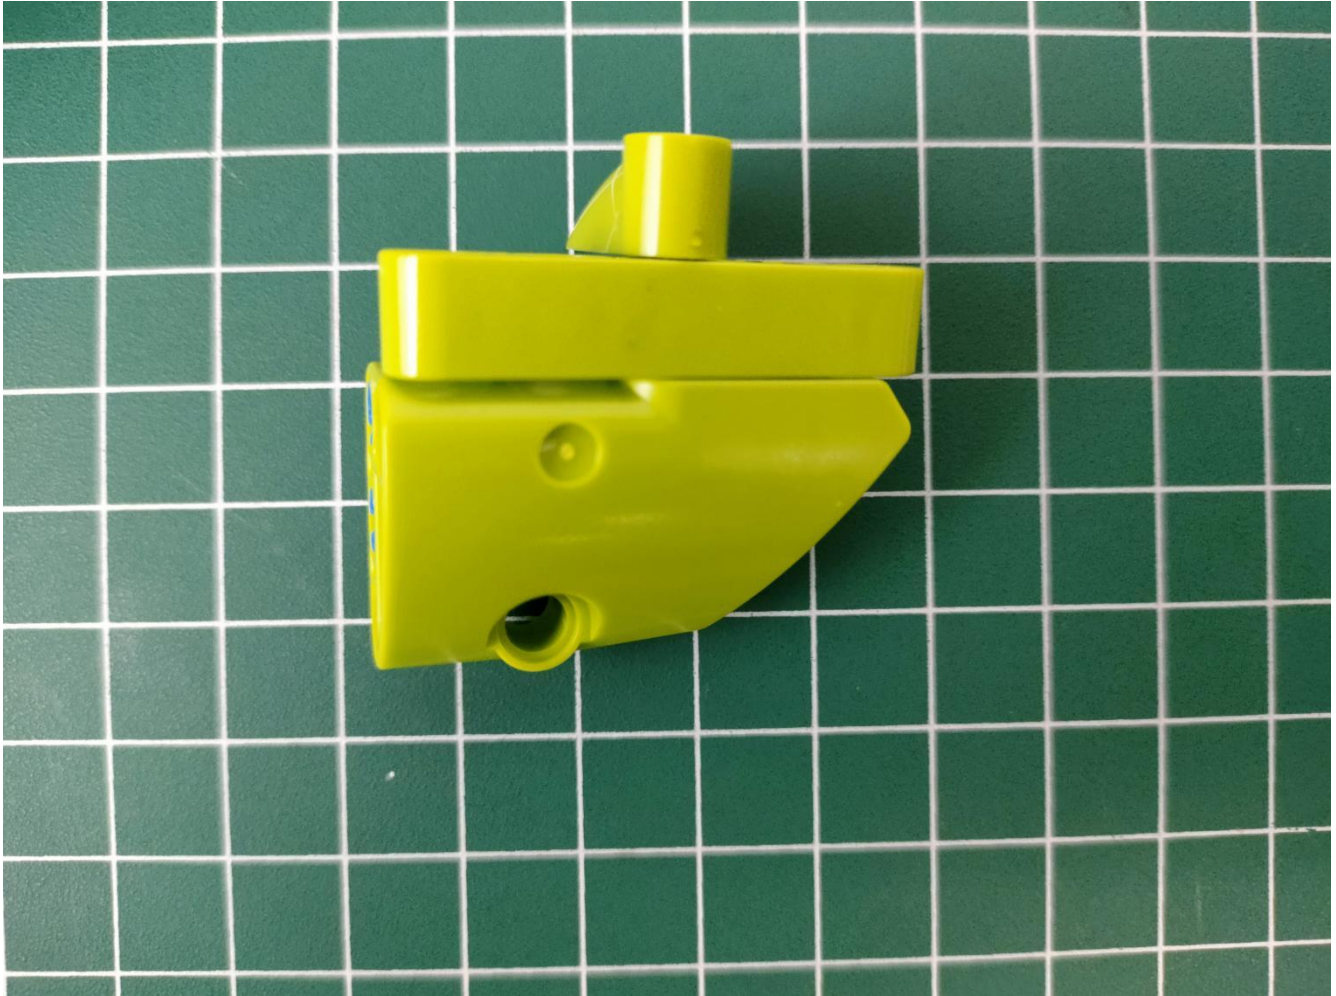

Take out the AA battery box.

Install 3 AA batteries (note the positive and negative poles).

The lighting shines normally (if the lighting does not work properly, please contact us in time).

Return to the front position of the building block assembly.