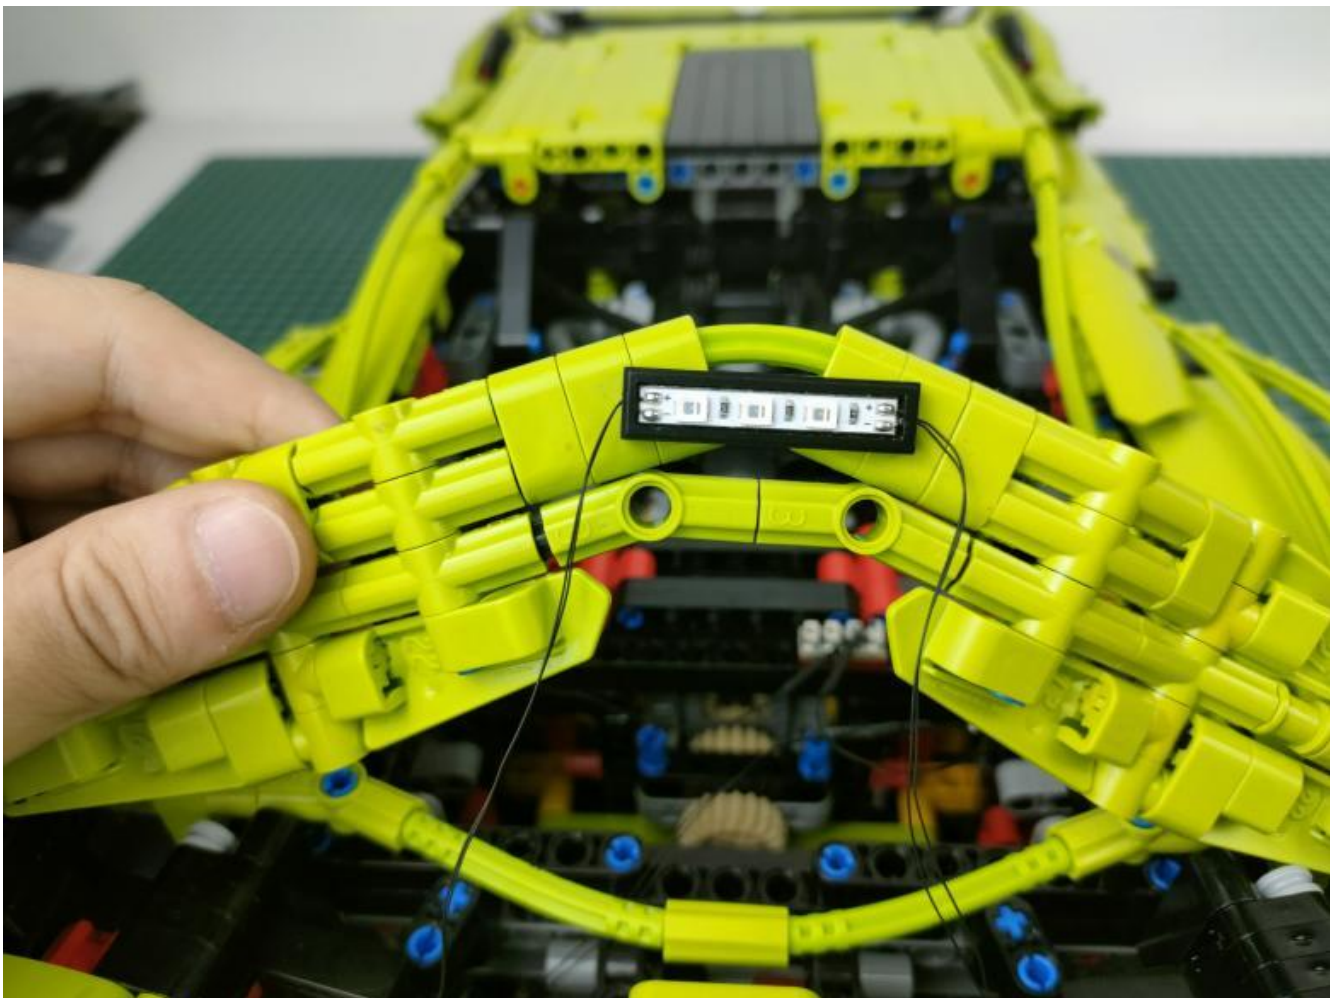

Take out the AA battery box.

Install 3 AA batteries (note the positive and negative poles).

The lighting shines normally (if the lighting does not work properly, please contact us in time).

Return to the front position of the building block assembly.