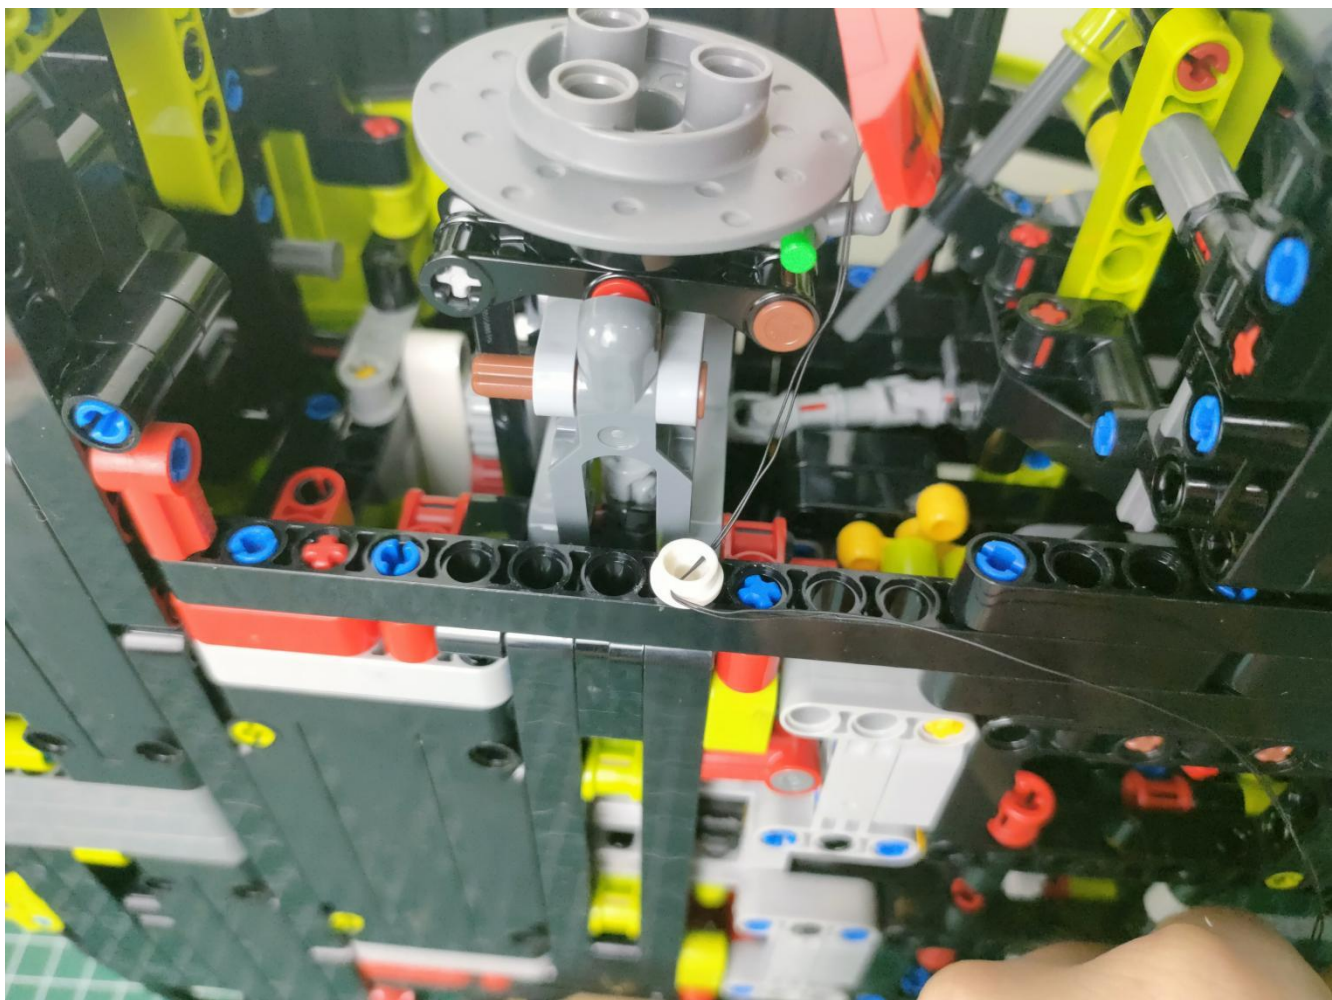

Take out the AA battery box.

Install 3 AA batteries (note the positive and negative poles).

The lighting shines normally (if the lighting does not work properly, please contact us in time).

Return to the front position of the building block assembly.