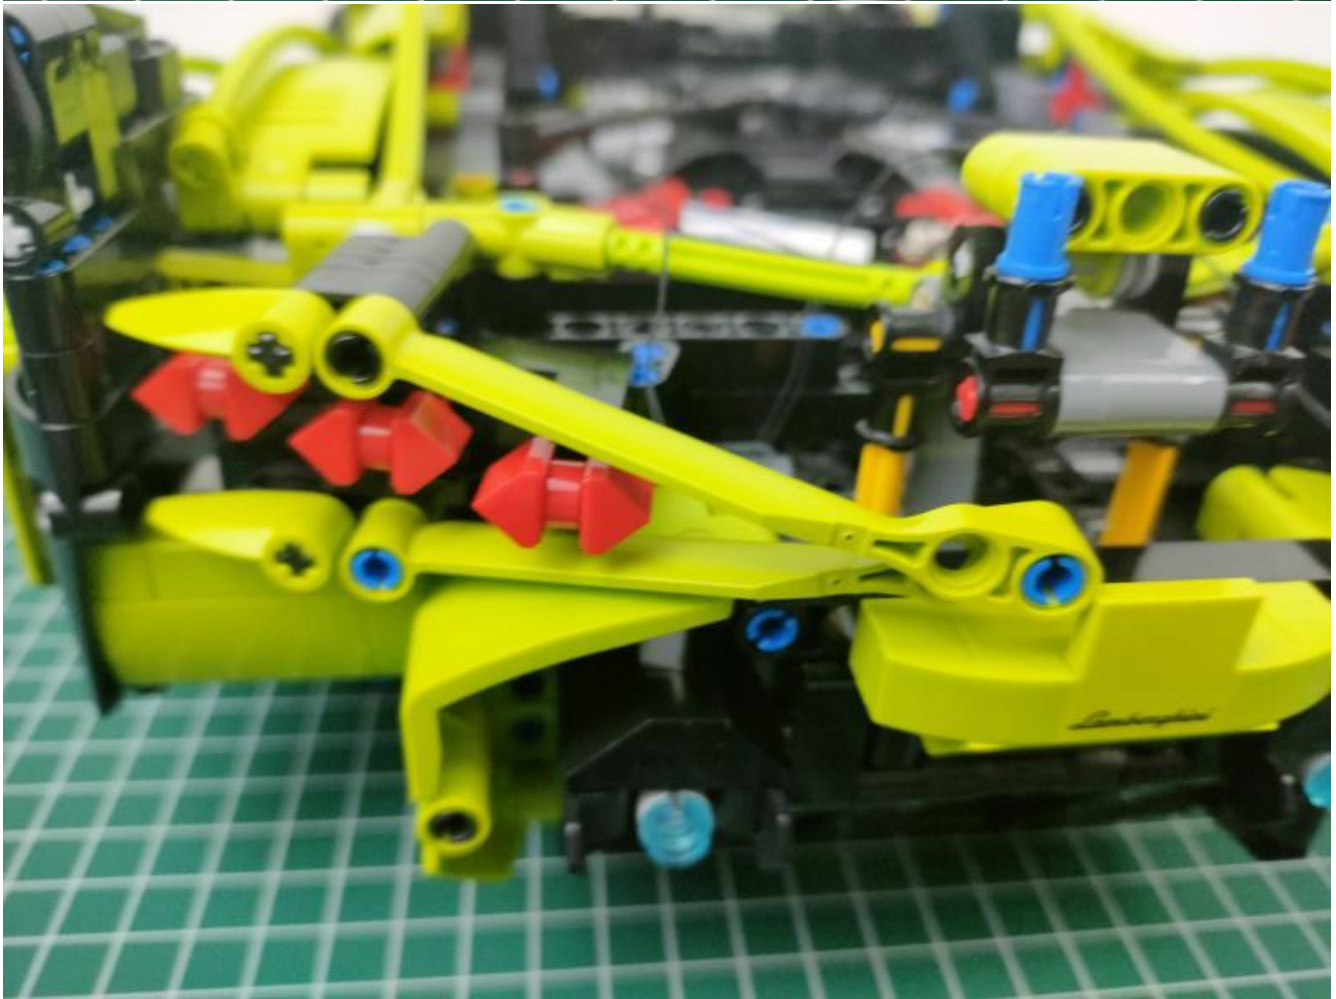

Take out the AA battery box.

Install 3 AA batteries (note the positive and negative poles).

The lighting shines normally (if the lighting does not work properly, please contact us in time).

Return to the front position of the building block assembly.