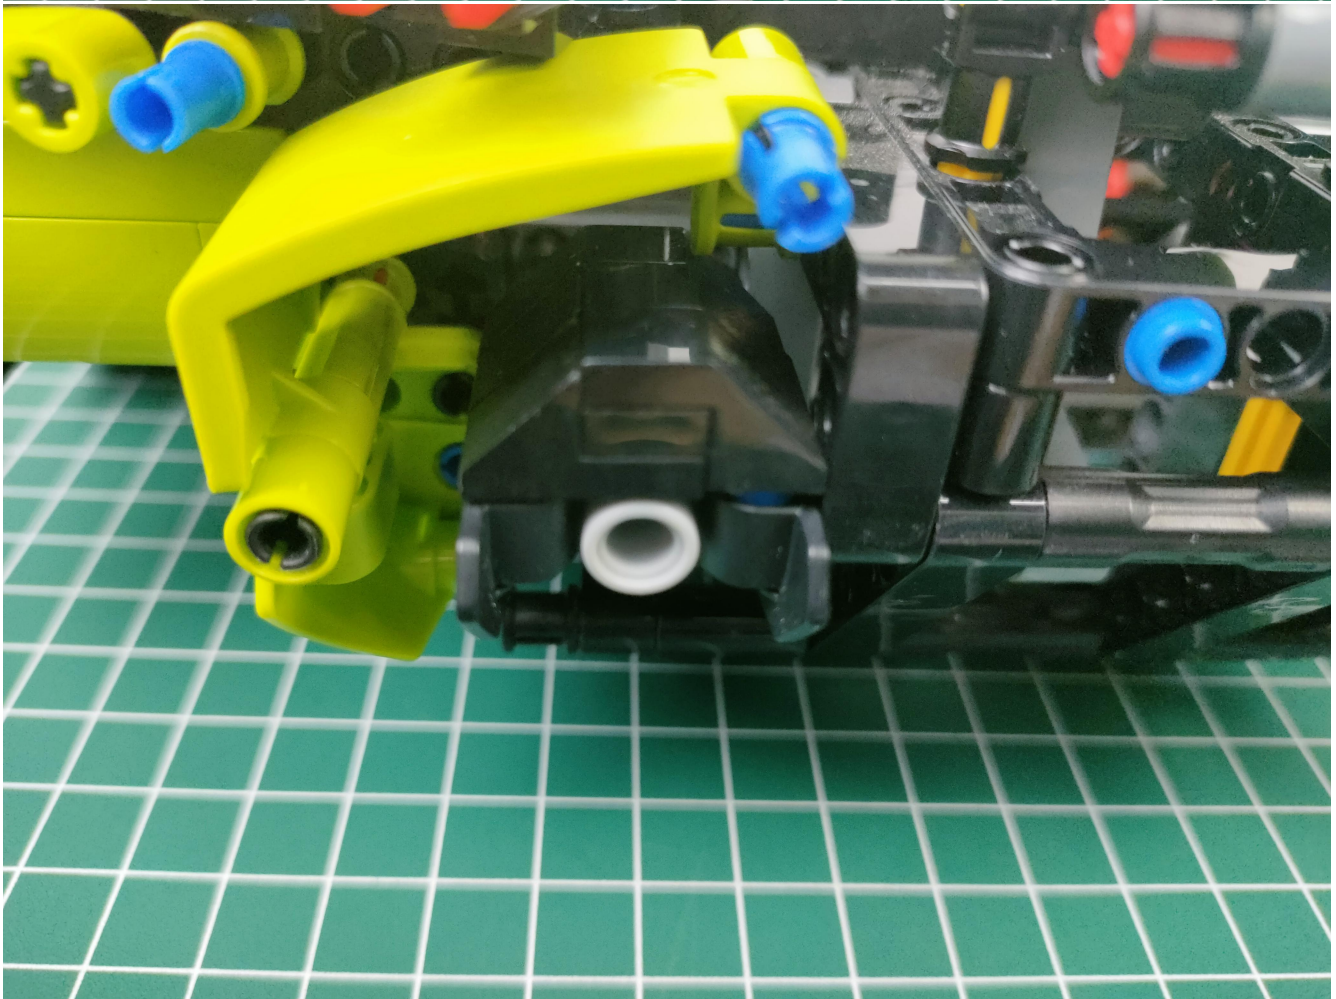

Take out the AA battery box.

Install 3 AA batteries (note the positive and negative poles).

The lighting shines normally (if the lighting does not work properly, please contact us in time).

Return to the front position of the building block assembly.