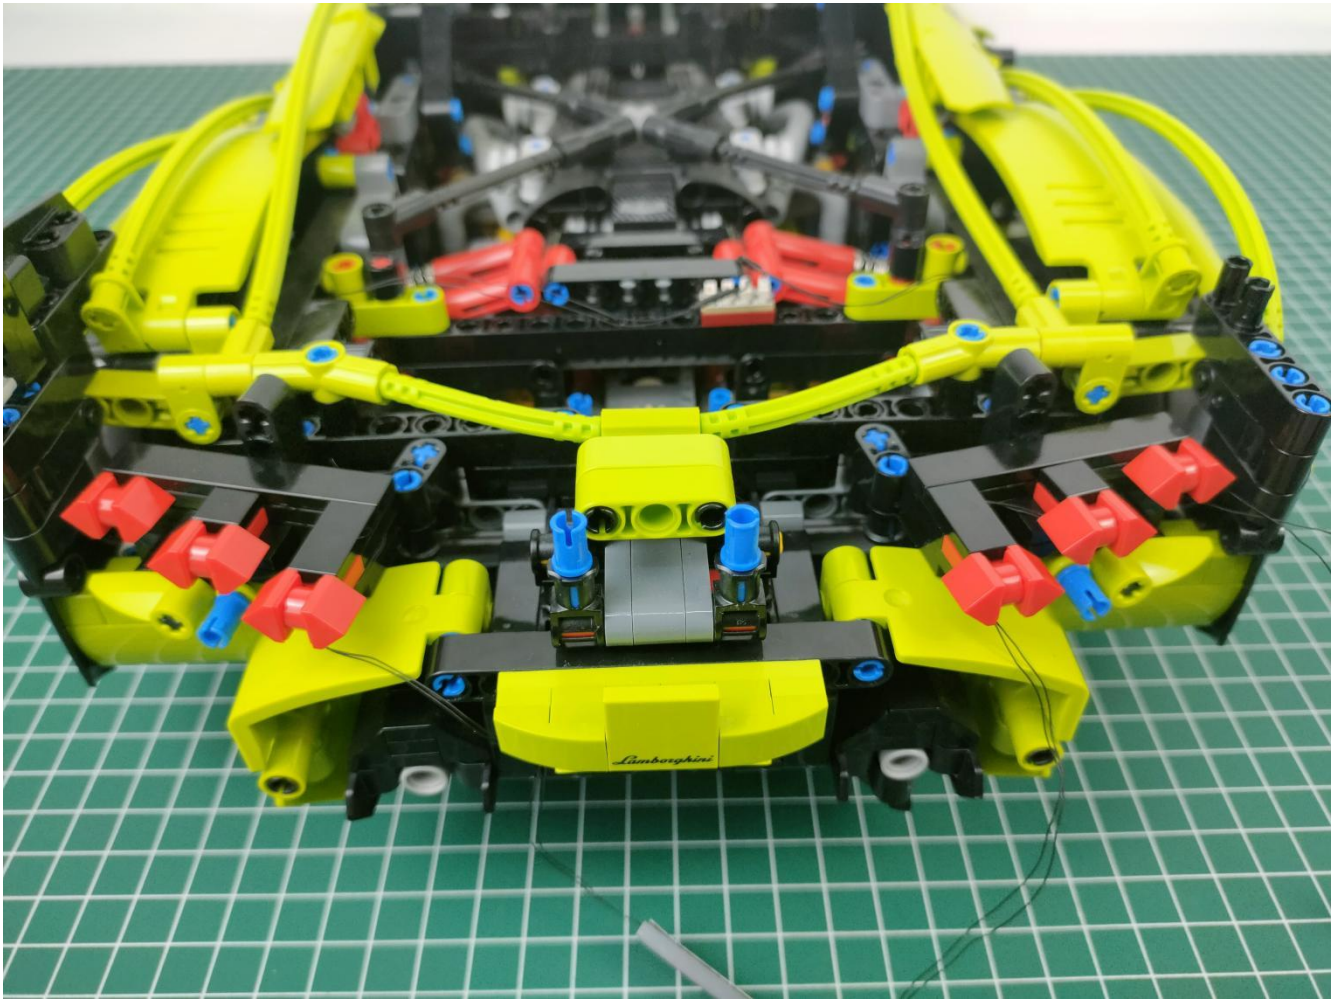

Take out the AA battery box.

Install 3 AA batteries (note the positive and negative poles).

The lighting shines normally (if the lighting does not work properly, please contact us in time).

Return to the front position of the building block assembly.