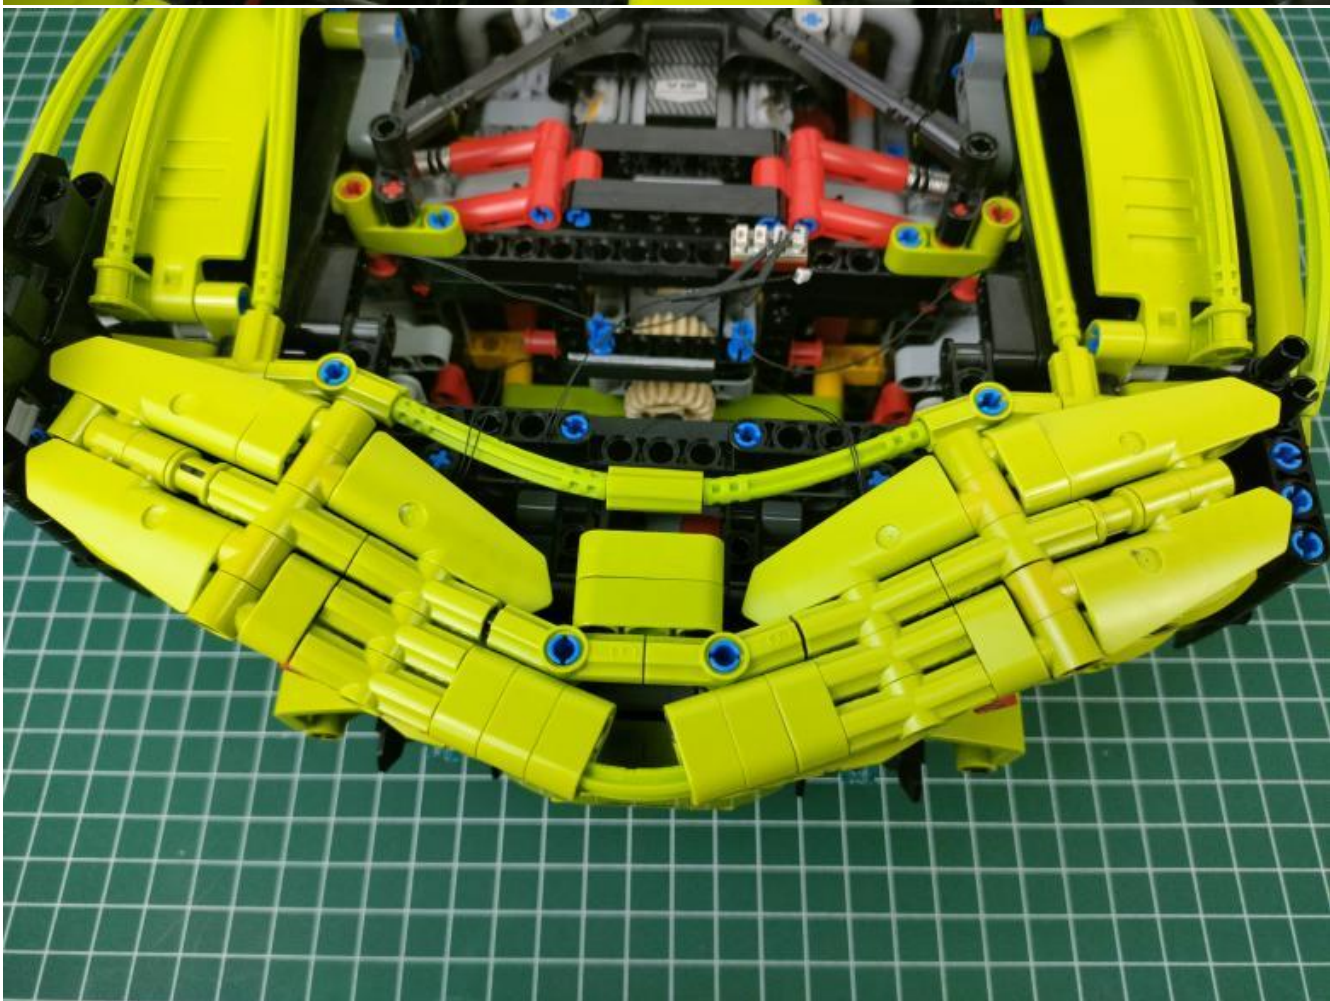

Take out the AA battery box.

Install 3 AA batteries (note the positive and negative poles).

The lighting shines normally (if the lighting does not work properly, please contact us in time).

Return to the front position of the building block assembly.