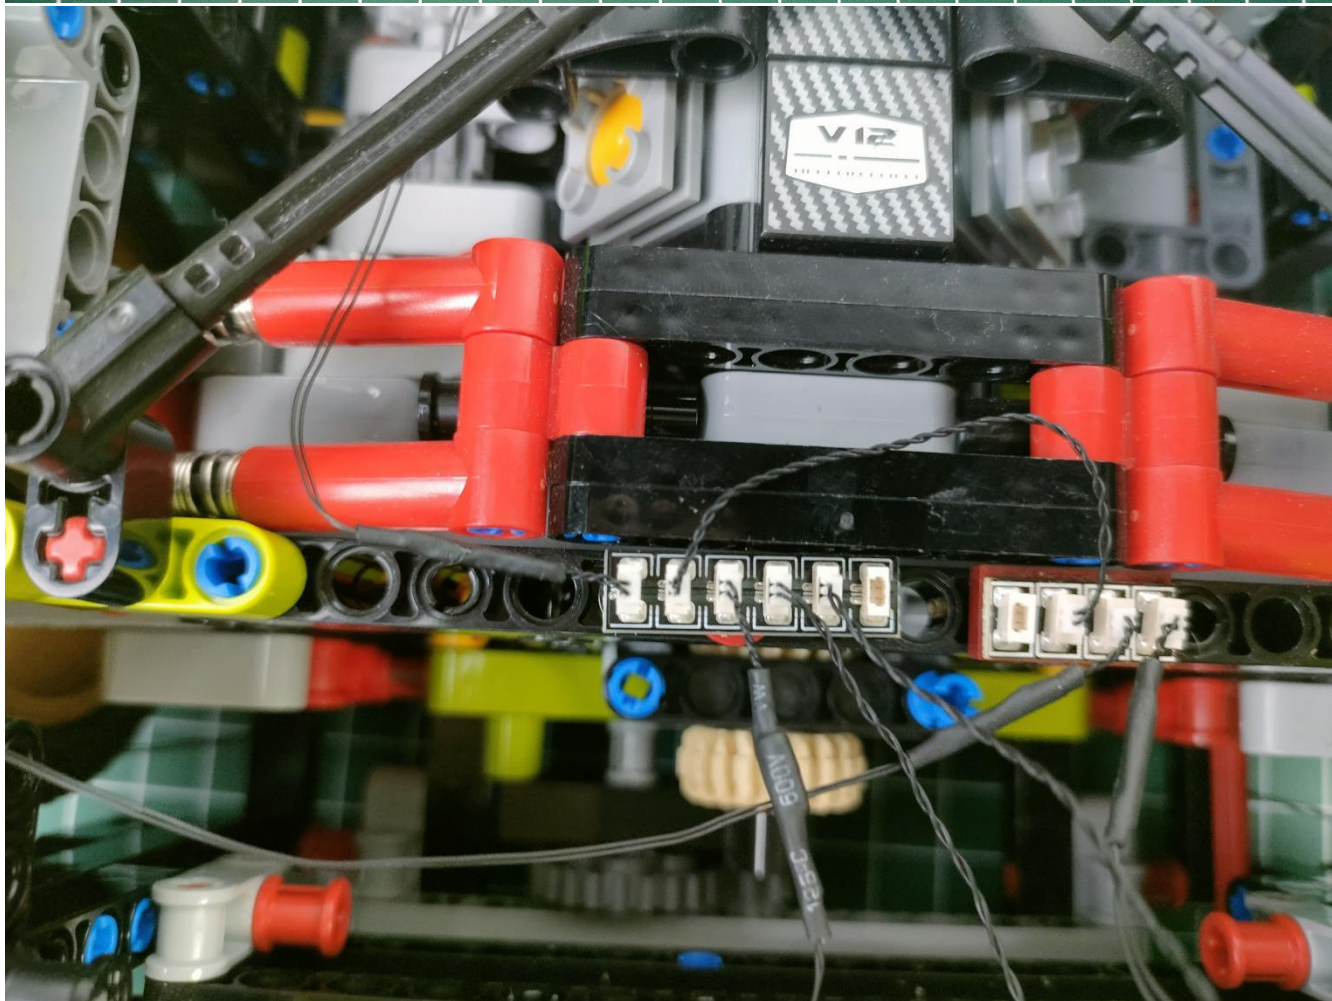

Take out the accessories inside (accessories include: AA battery box, 50cm USB power cord). The following power supply methods use mobile power, equipped with a USB power cord, and the battery box (battery self-supplied) can be used by yourself.

Take out the AA battery box.

Install 3 AA batteries (note the positive and negative poles).

The lighting shines normally (if the lighting does not work properly, please contact us in time).

Return to the front position of the building block assembly.