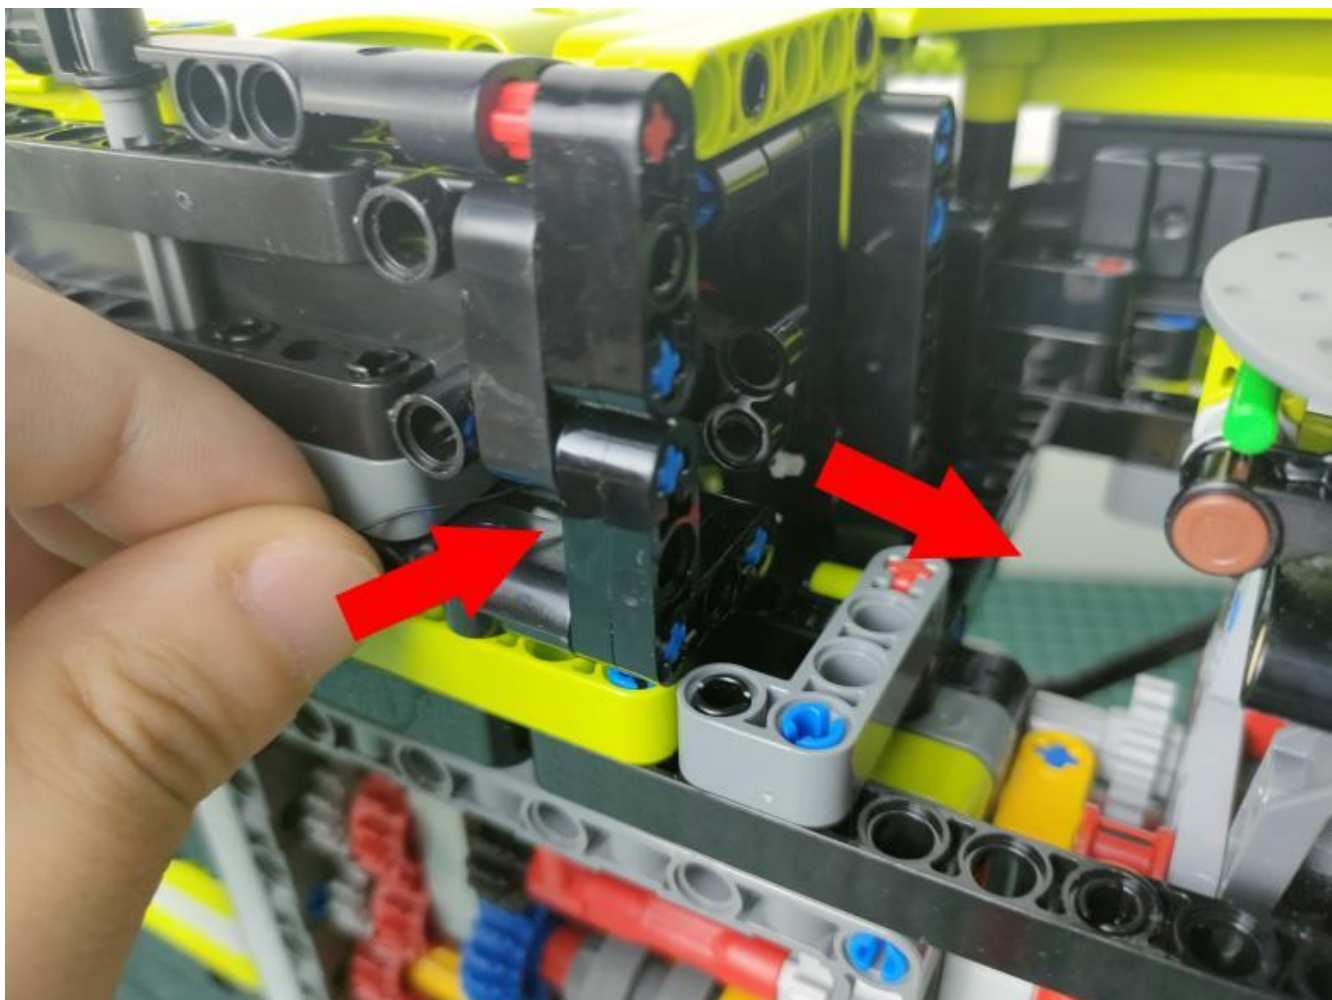

Take out the accessories inside (accessories include: AA battery box, 50cm USB power cord). The following power supply methods use mobile power, equipped with a USB power cord, and the battery box (battery self-supplied) can be used by yourself.

Take out the AA battery box.

Install 3 AA batteries (note the positive and negative poles).

The lighting shines normally (if the lighting does not work properly, please contact us in time).

Return to the front position of the building block assembly.