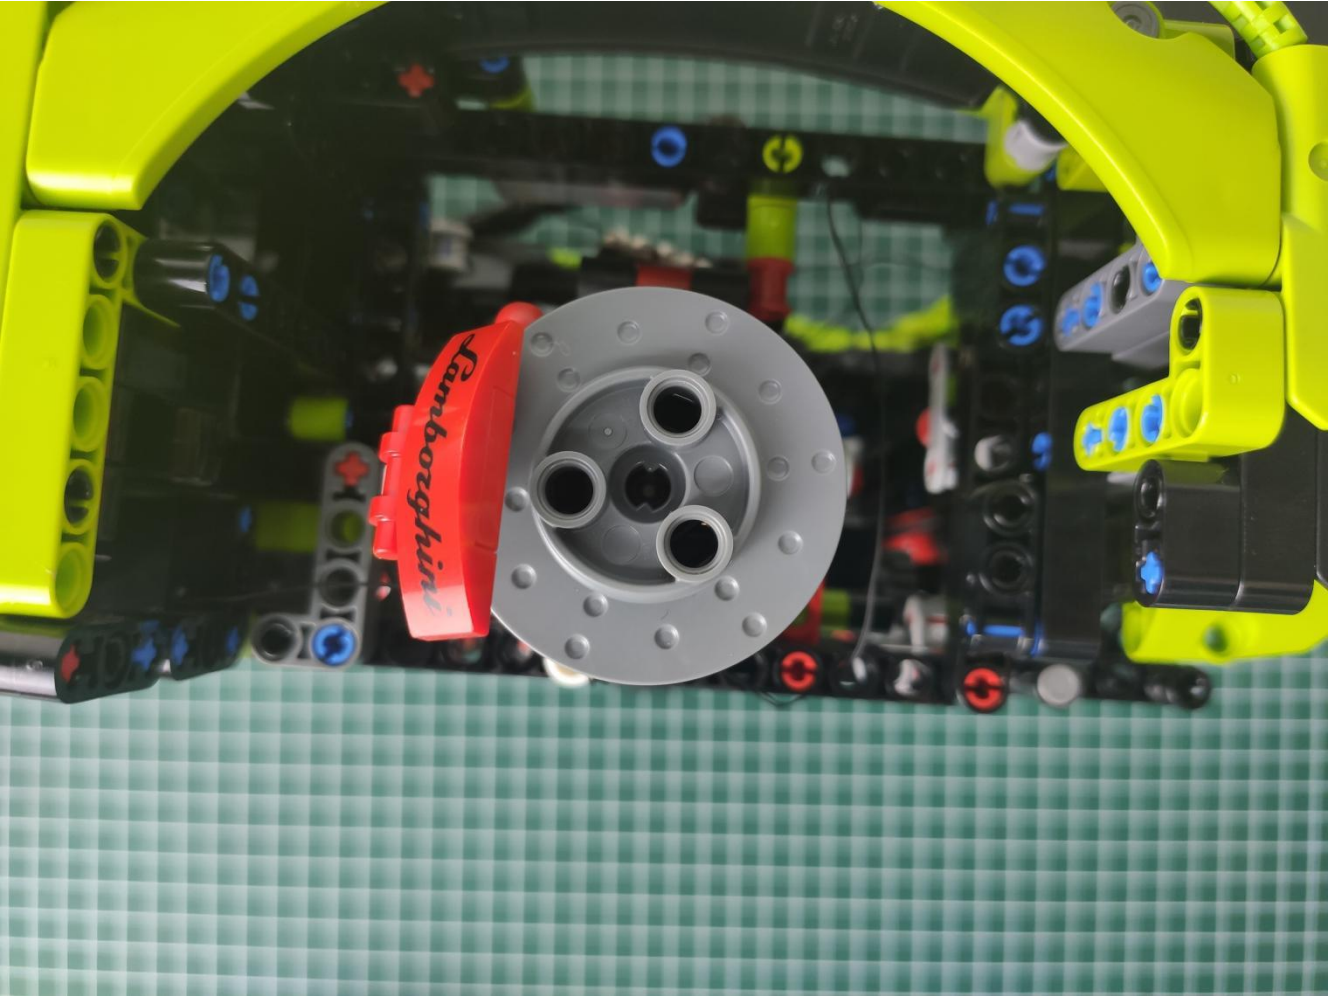

Take out the AA battery box.

Install 3 AA batteries (note the positive and negative poles).

The lighting shines normally (if the lighting does not work properly, please contact us in time).

Return to the front position of the building block assembly.