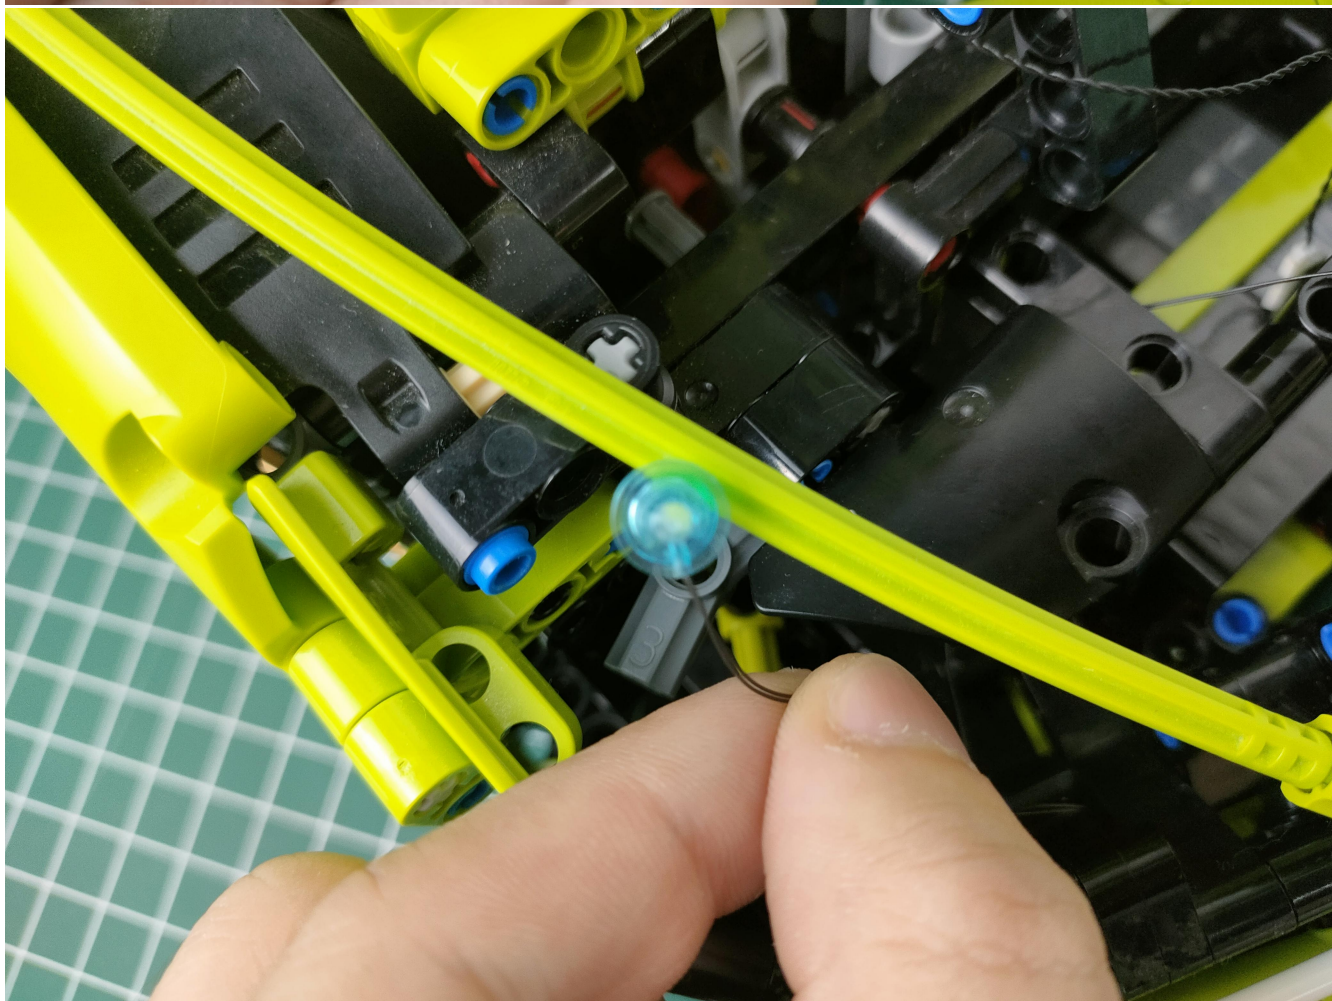

Take out the AA battery box.

Install 3 AA batteries (note the positive and negative poles).

The lighting shines normally (if the lighting does not work properly, please contact us in time).

Return to the front position of the building block assembly.