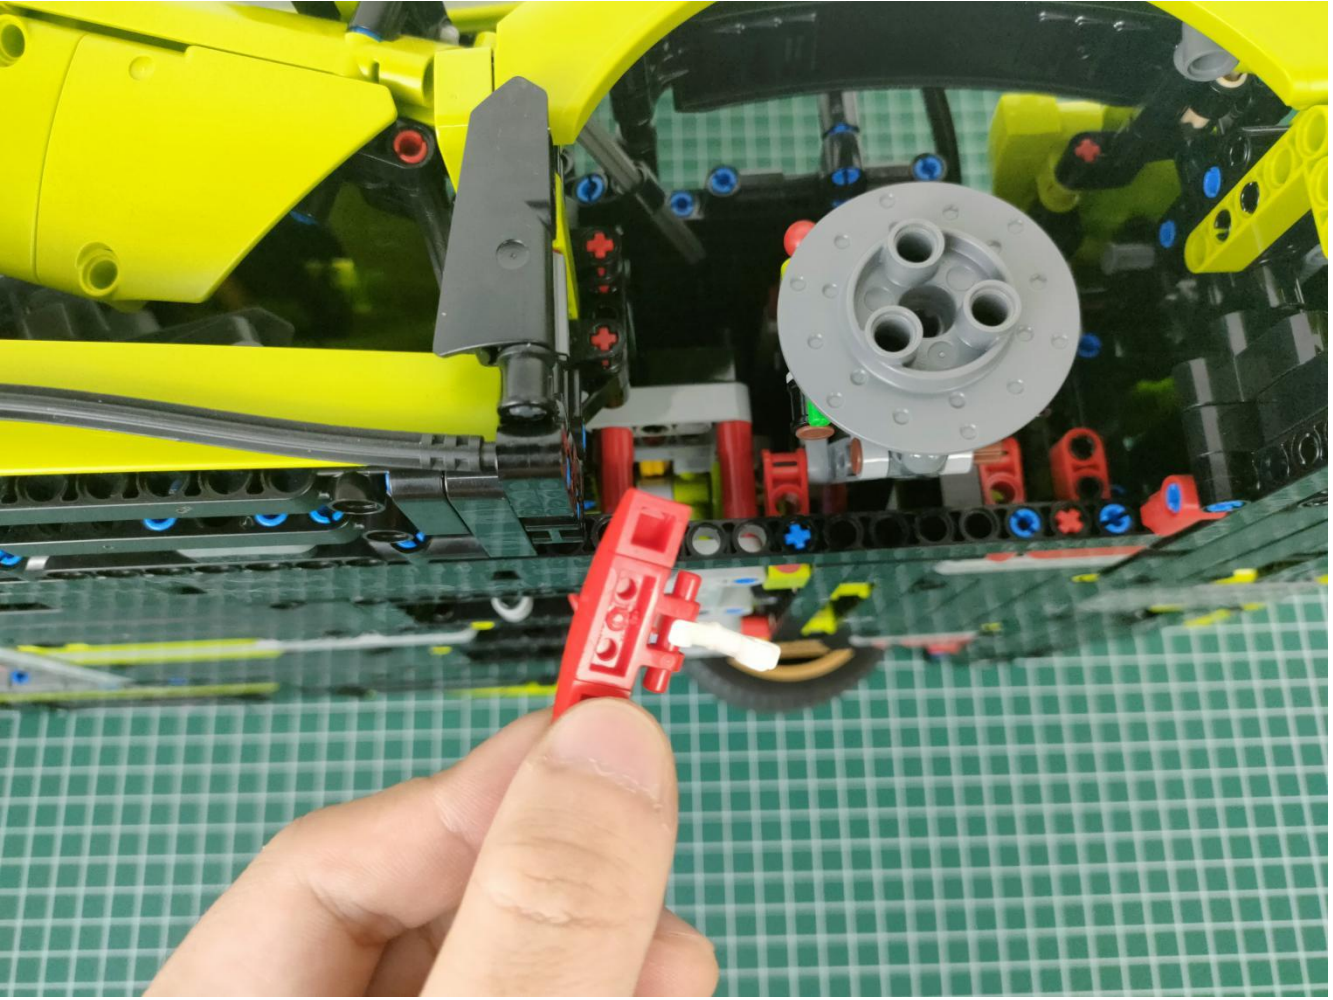

Take out the AA battery box.

Install 3 AA batteries (note the positive and negative poles).

The lighting shines normally (if the lighting does not work properly, please contact us in time).

Return to the front position of the building block assembly.