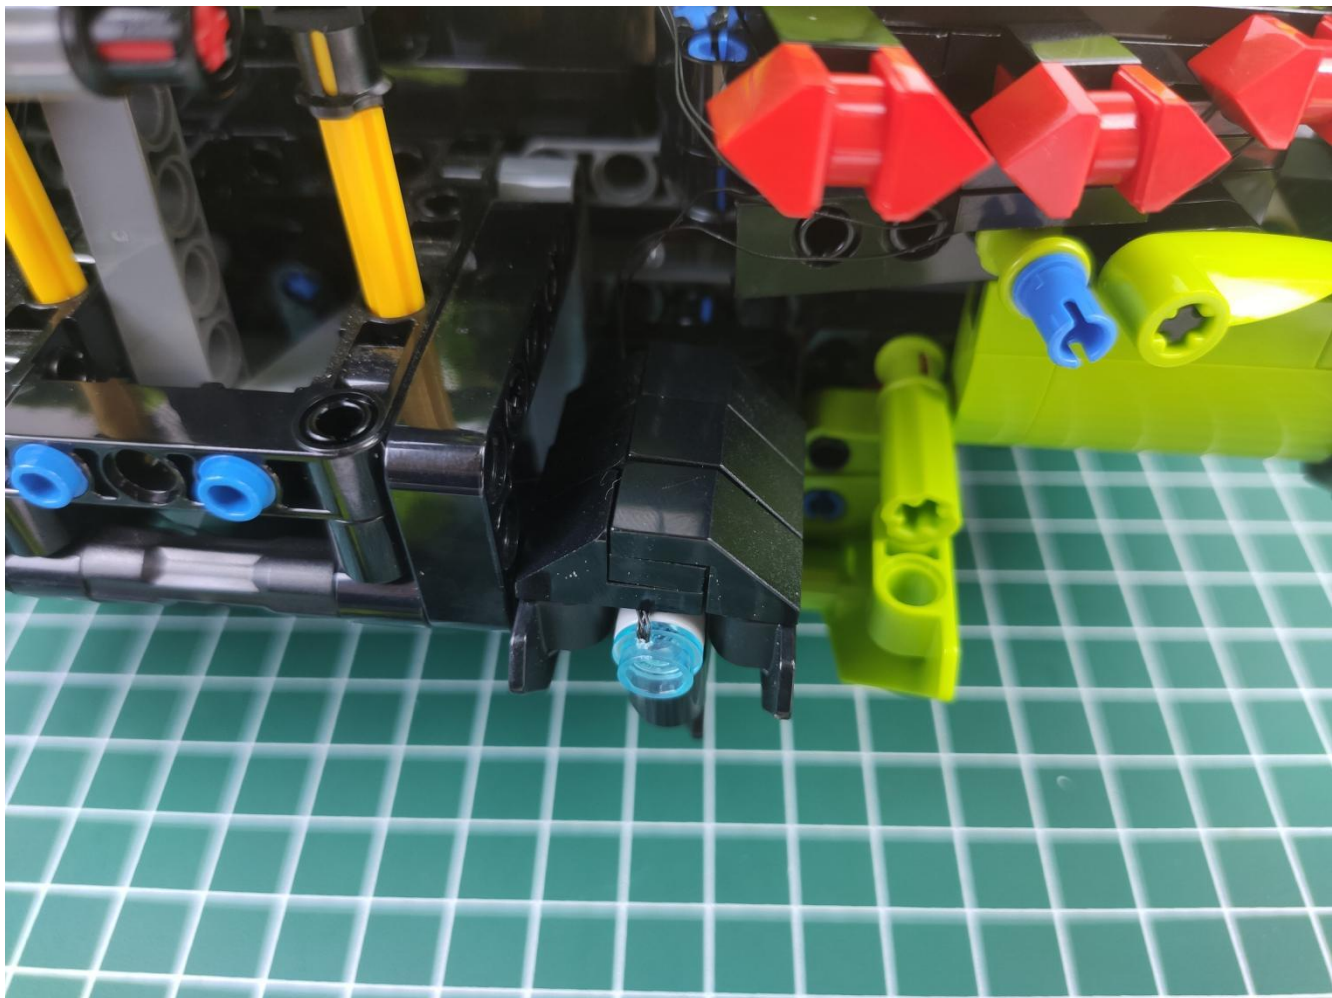

Take out the AA battery box.

Install 3 AA batteries (note the positive and negative poles).

The lighting shines normally (if the lighting does not work properly, please contact us in time).

Return to the front position of the building block assembly.