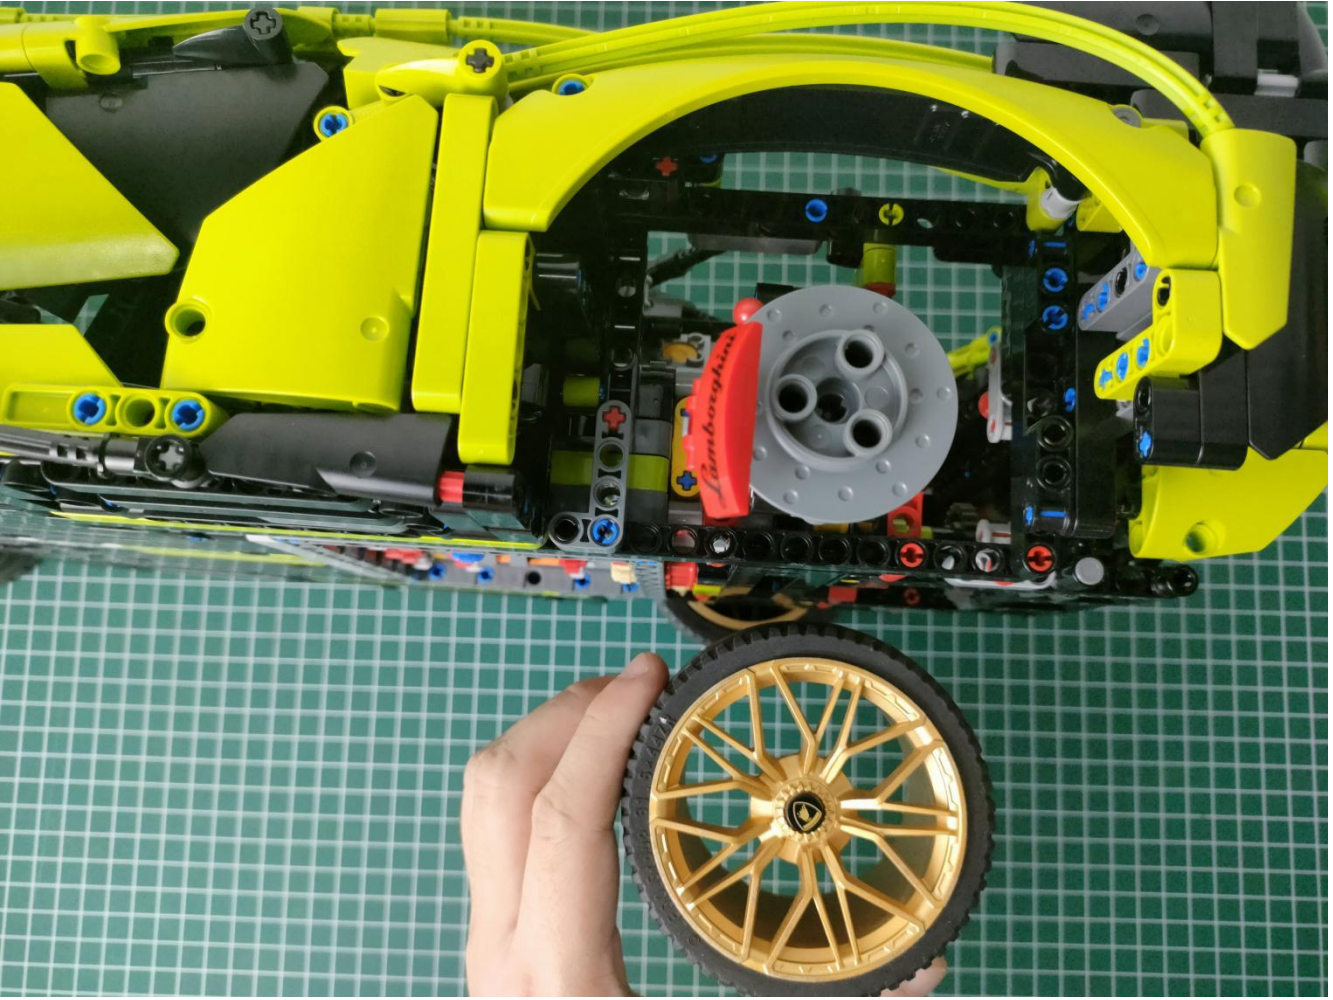

Take out the AA battery box.

Install 3 AA batteries (note the positive and negative poles).

The lighting shines normally (if the lighting does not work properly, please contact us in time).

Return to the front position of the building block assembly.