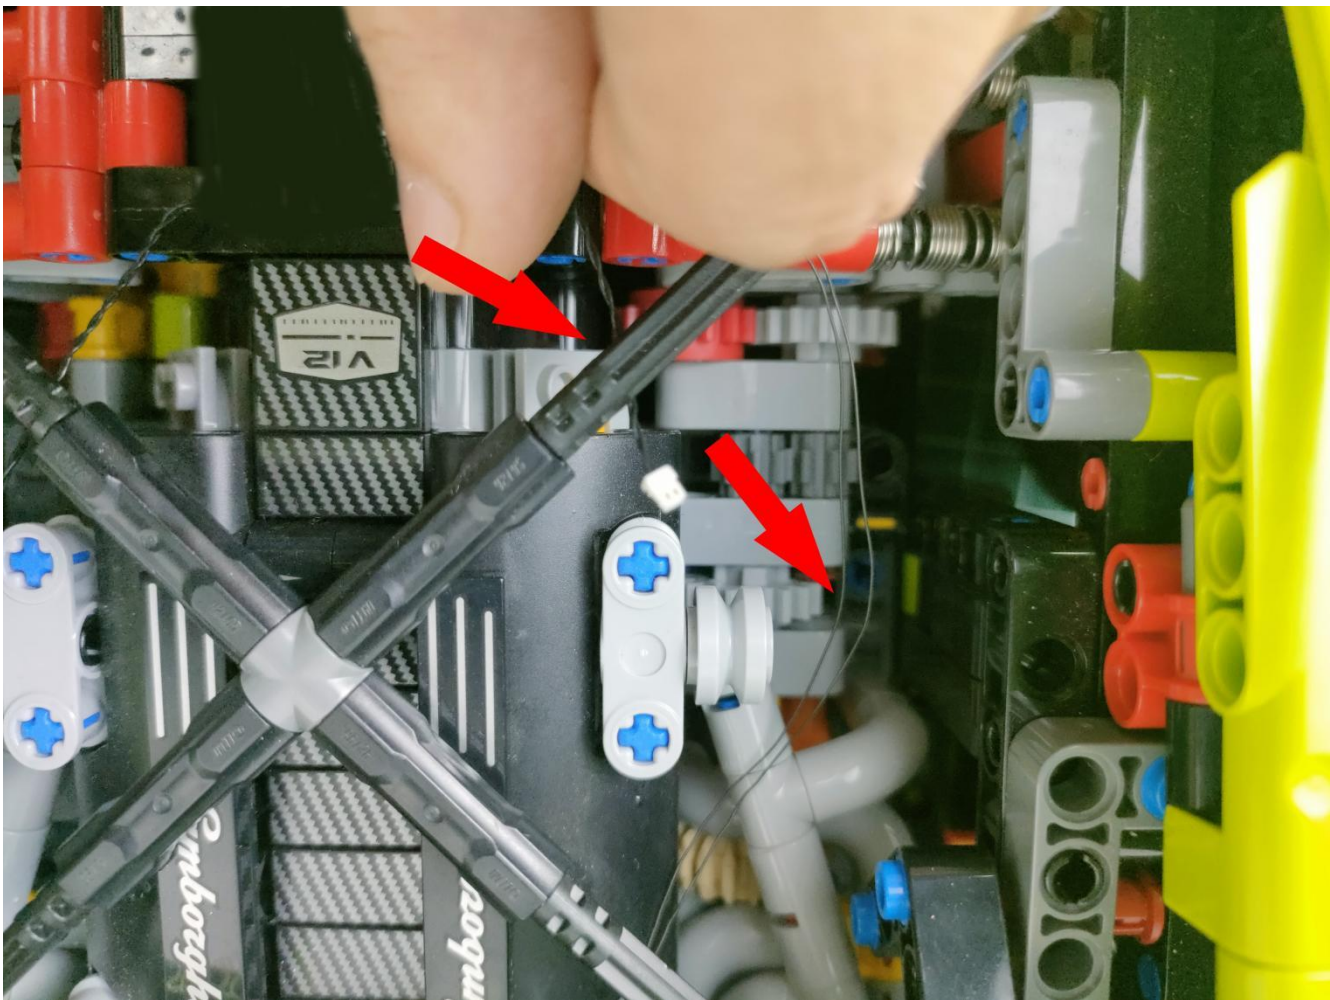

Take out the accessories inside (accessories include: AA battery box, 50cm USB power cord). The following power supply methods use mobile power, equipped with a USB power cord, and the battery box (battery self-supplied) can be used by yourself.

Take out the AA battery box.

Install 3 AA batteries (note the positive and negative poles).

The lighting shines normally (if the lighting does not work properly, please contact us in time).

Return to the front position of the building block assembly.