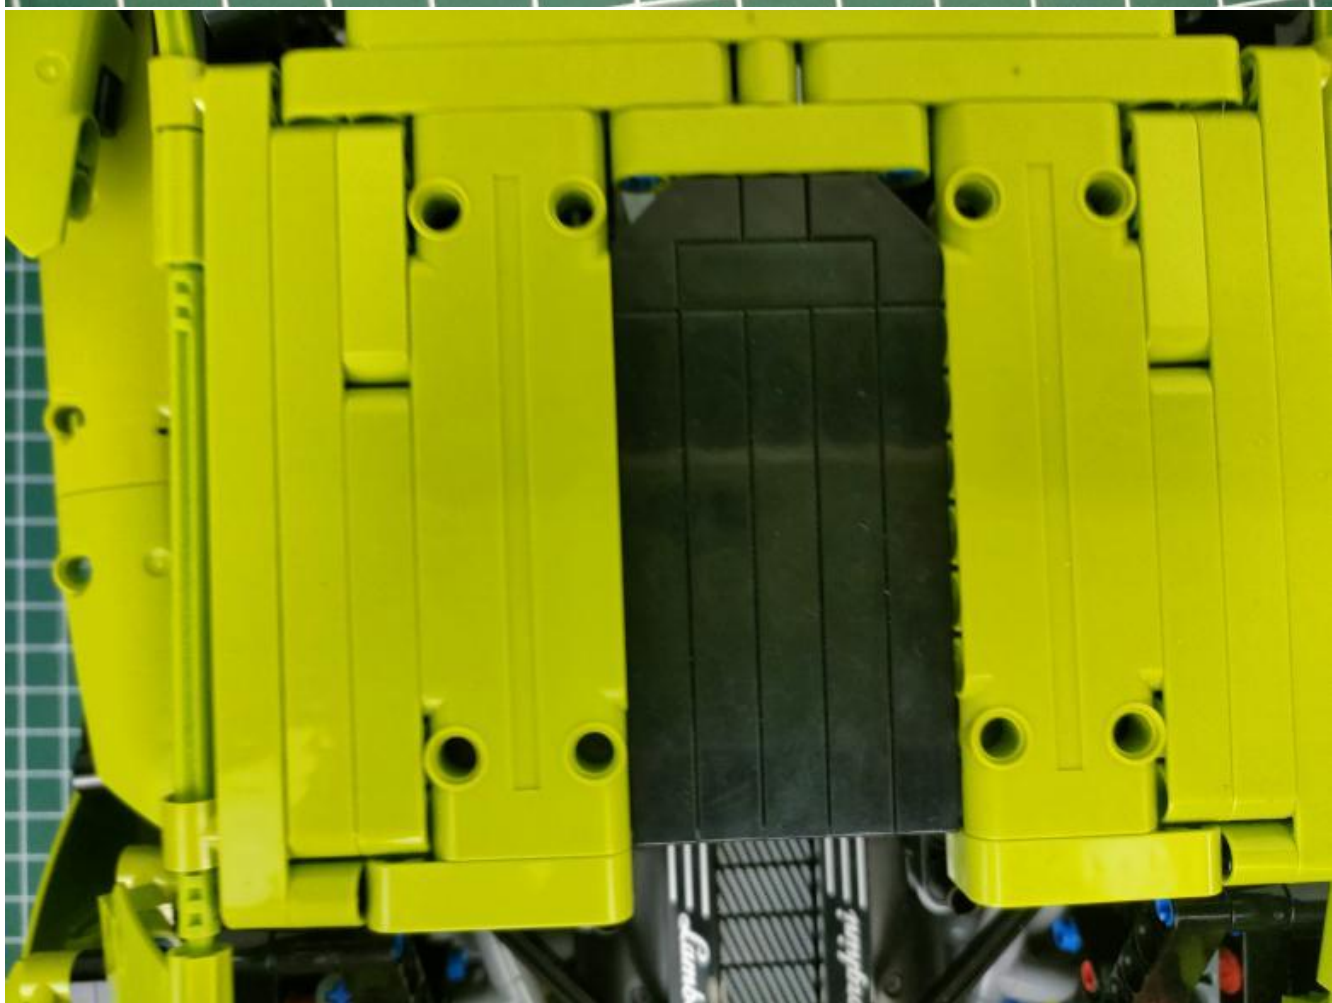

Take out the AA battery box.

Install 3 AA batteries (note the positive and negative poles).

The lighting shines normally (if the lighting does not work properly, please contact us in time).

Return to the front position of the building block assembly.