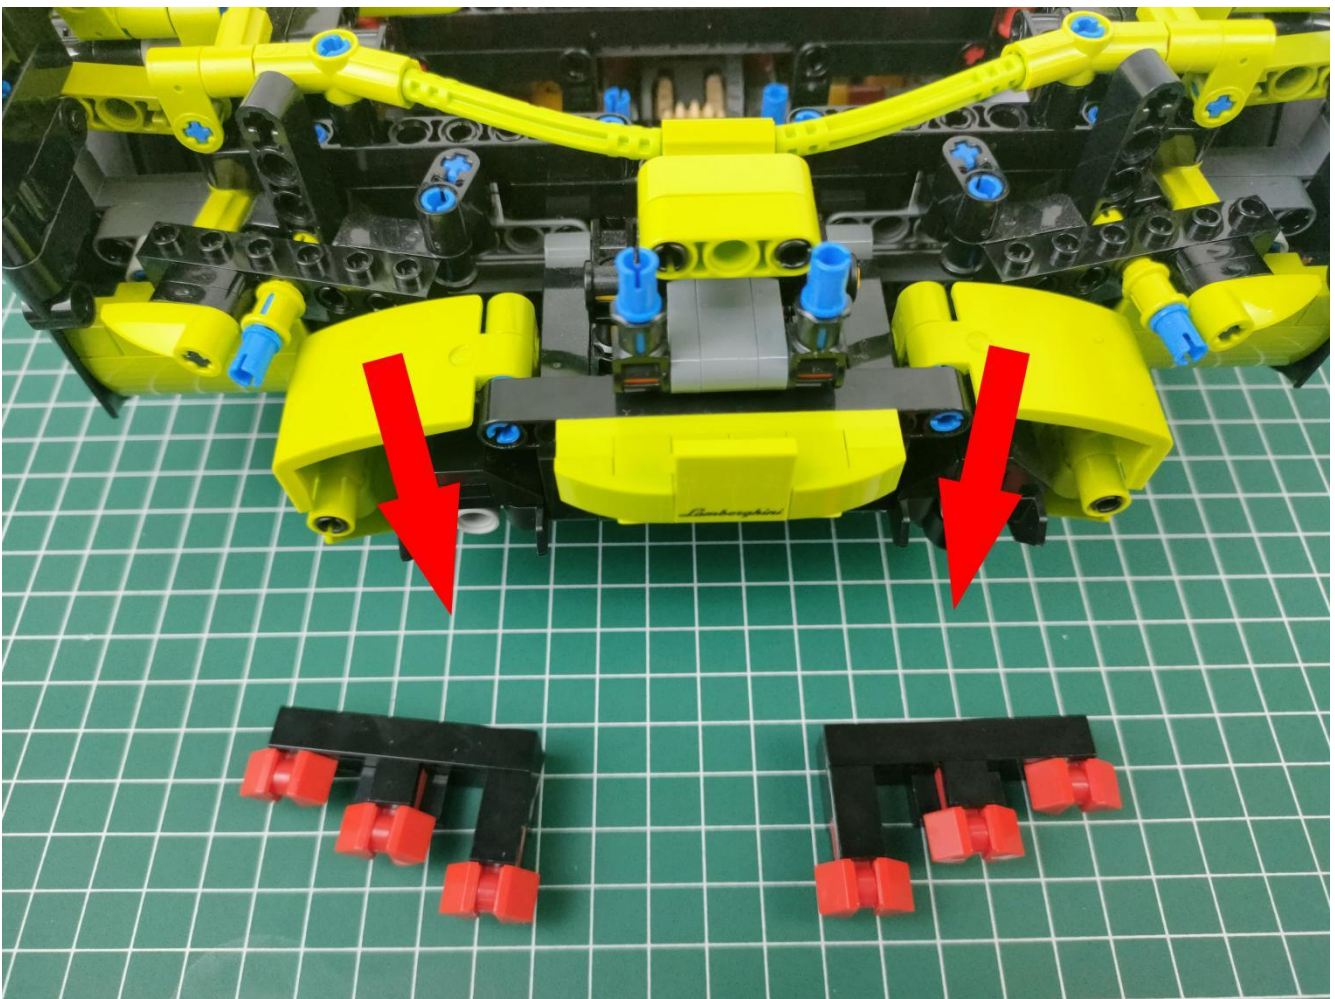

Take out the AA battery box.

Install 3 AA batteries (note the positive and negative poles).

The lighting shines normally (if the lighting does not work properly, please contact us in time).

Return to the front position of the building block assembly.