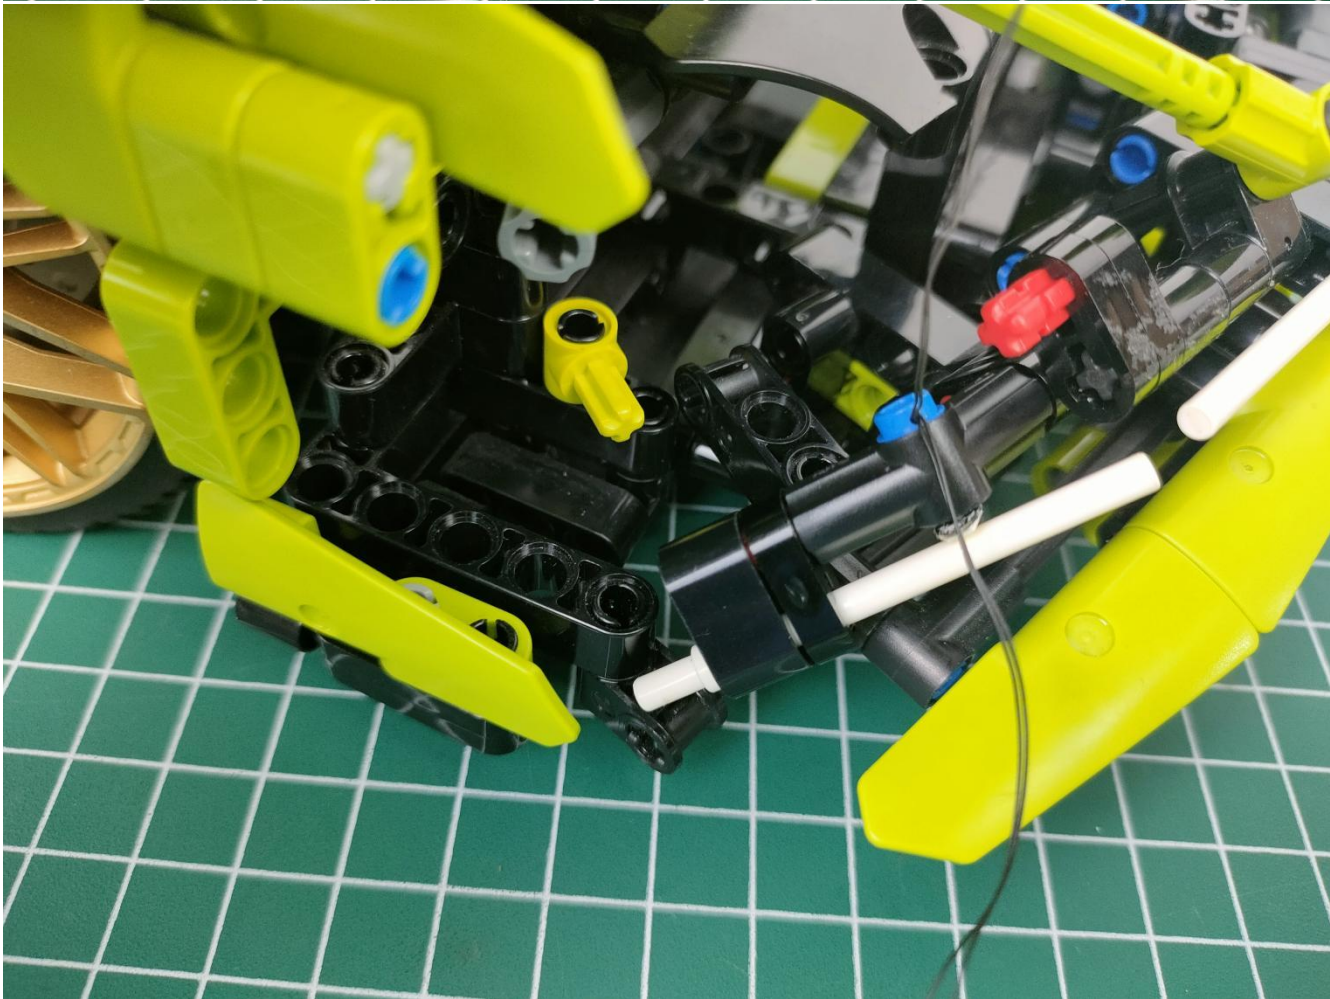

Take out the AA battery box.

Install 3 AA batteries (note the positive and negative poles).

The lighting shines normally (if the lighting does not work properly, please contact us in time).

Return to the front position of the building block assembly.