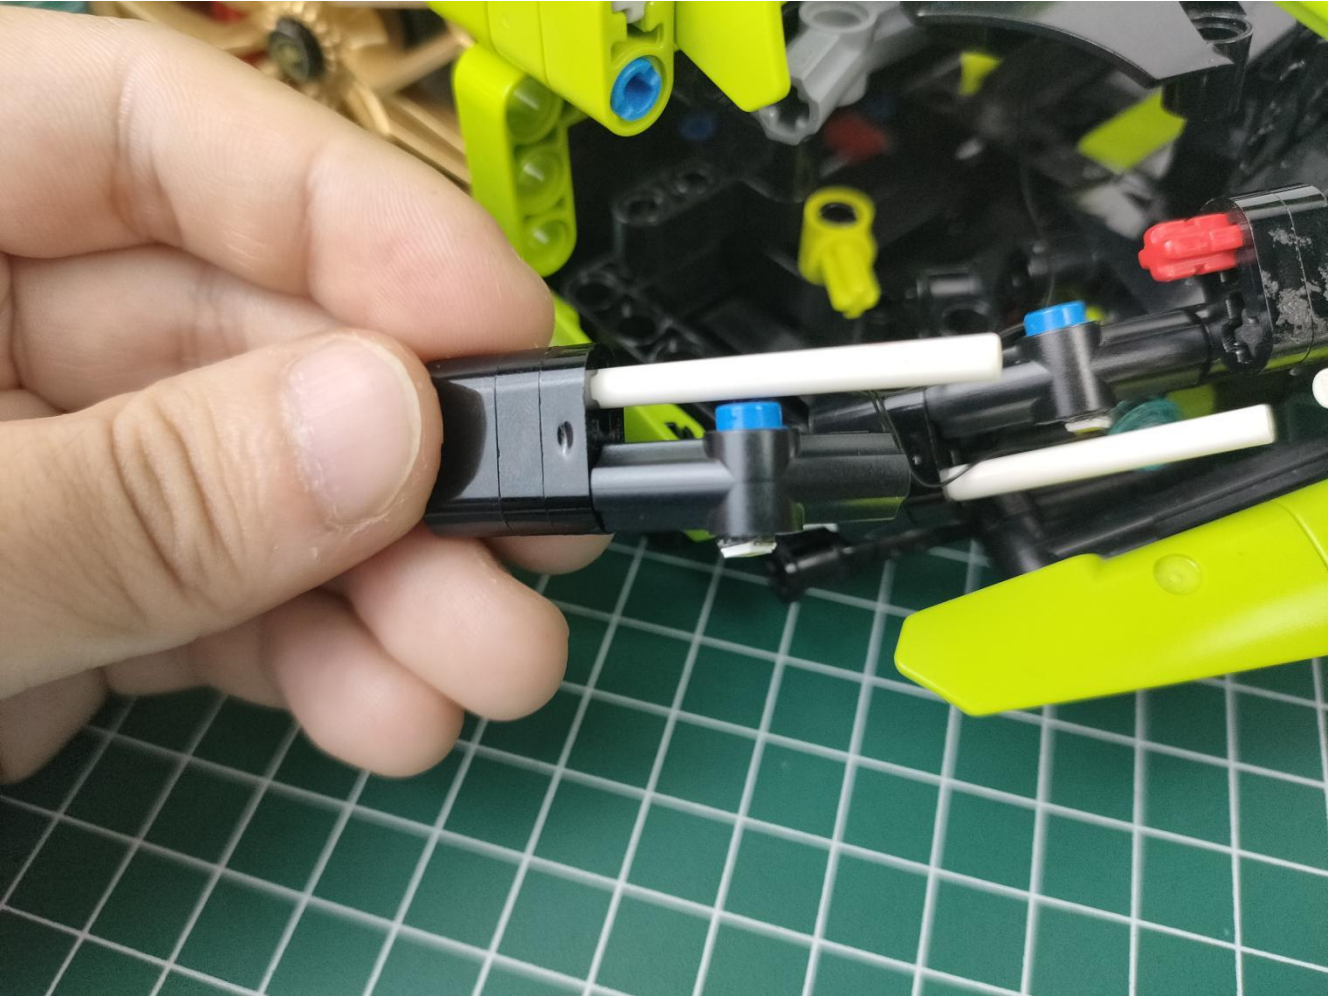

Take out the AA battery box.

Install 3 AA batteries (note the positive and negative poles).

The lighting shines normally (if the lighting does not work properly, please contact us in time).

Return to the front position of the building block assembly.