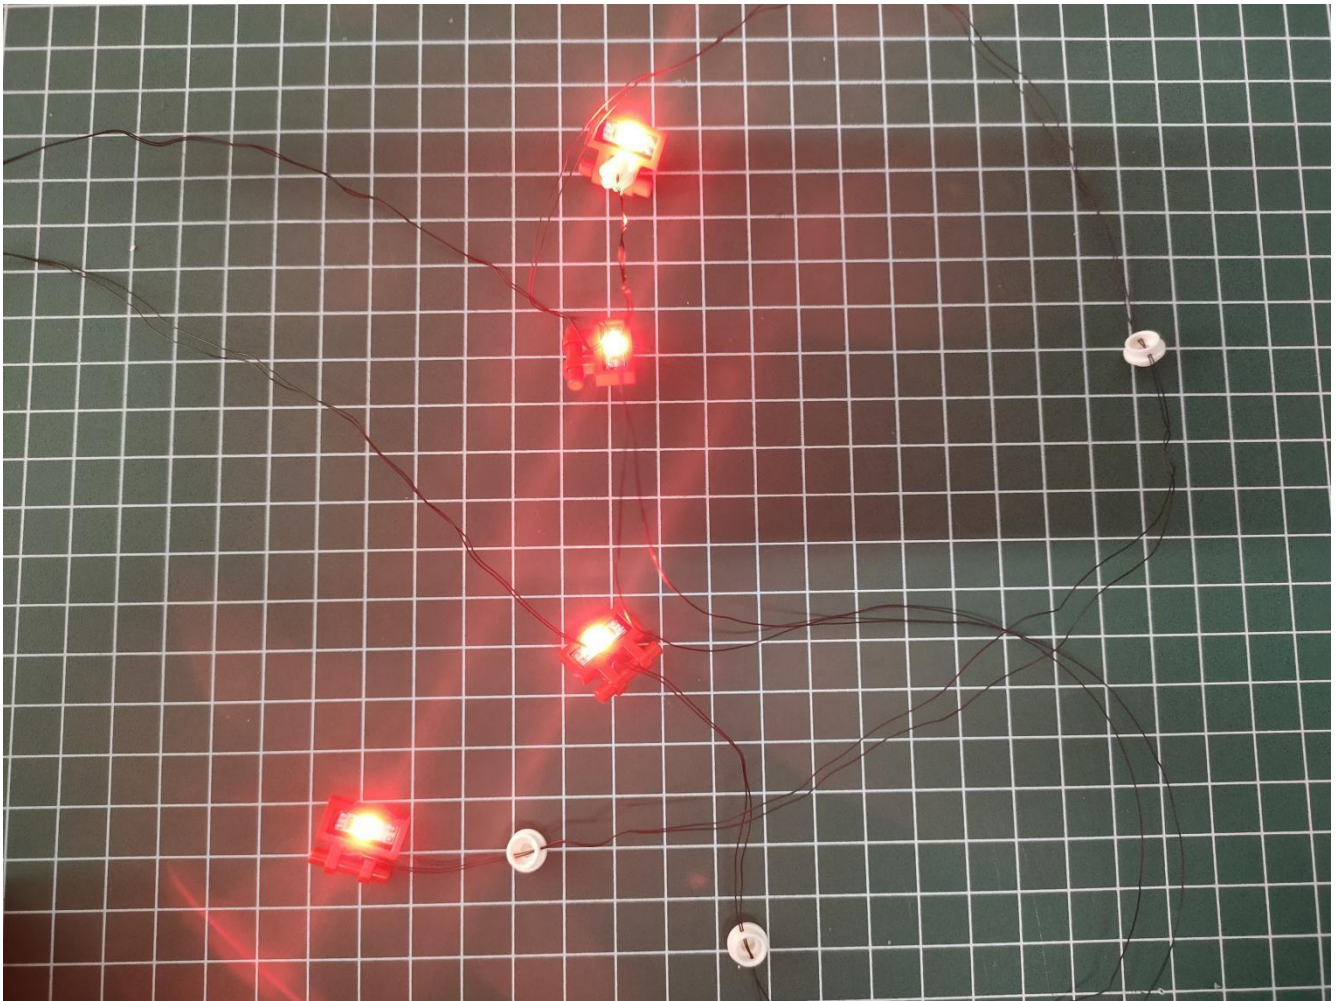

Take out the AA battery box.

Install 3 AA batteries (note the positive and negative poles).

The lighting shines normally (if the lighting does not work properly, please contact us in time).

Return to the front position of the building block assembly.