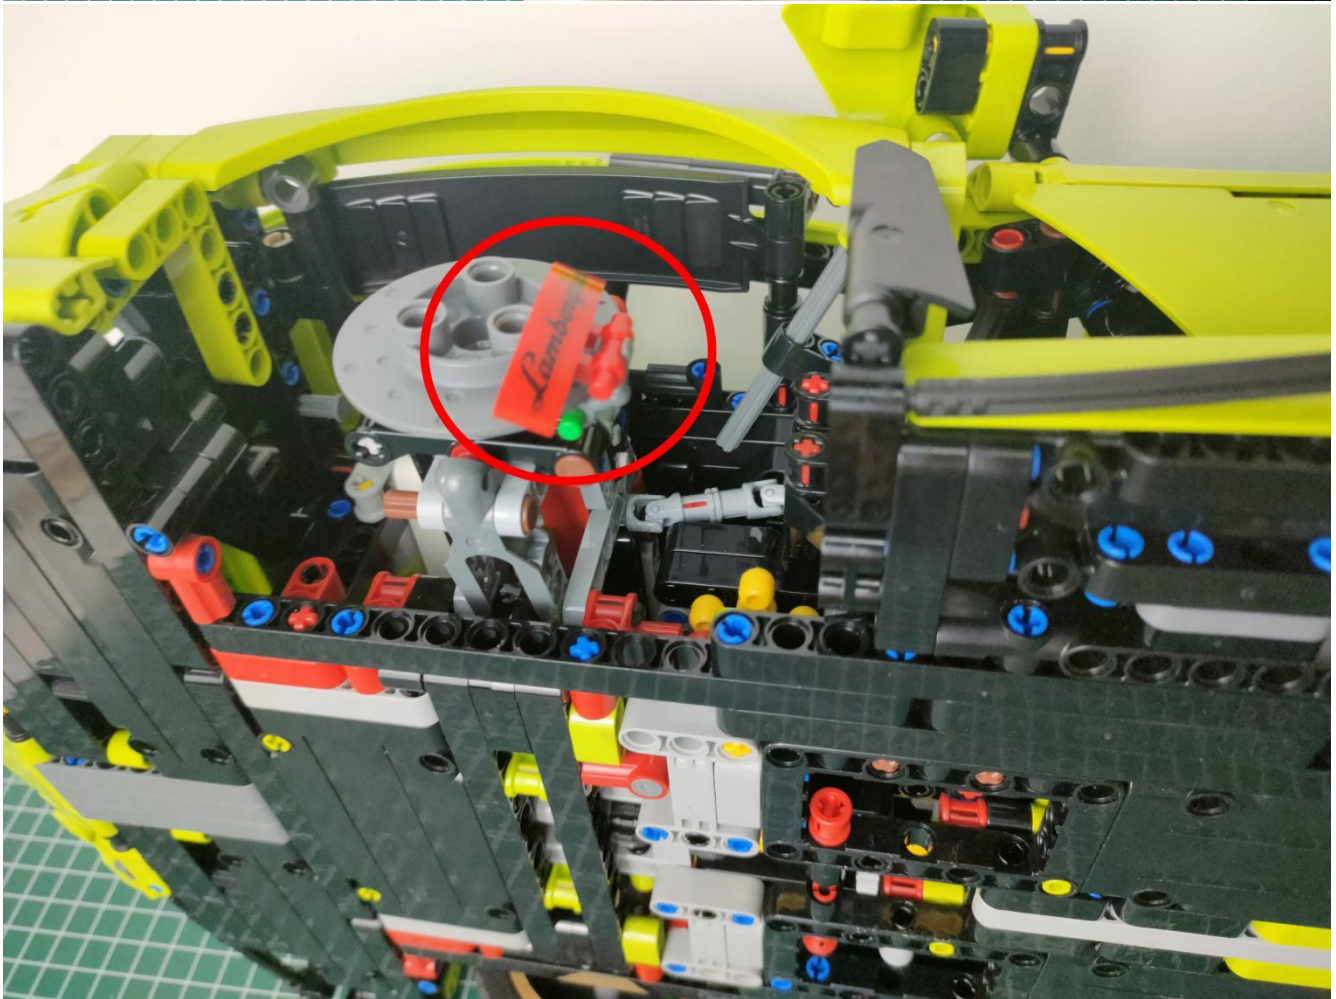

Take out the accessories inside (accessories include: AA battery box, 50cm USB power cord). The following power supply methods use mobile power, equipped with a USB power cord, and the battery box (battery self-supplied) can be used by yourself.

Take out the AA battery box.

Install 3 AA batteries (note the positive and negative poles).

The lighting shines normally (if the lighting does not work properly, please contact us in time).

Return to the front position of the building block assembly.