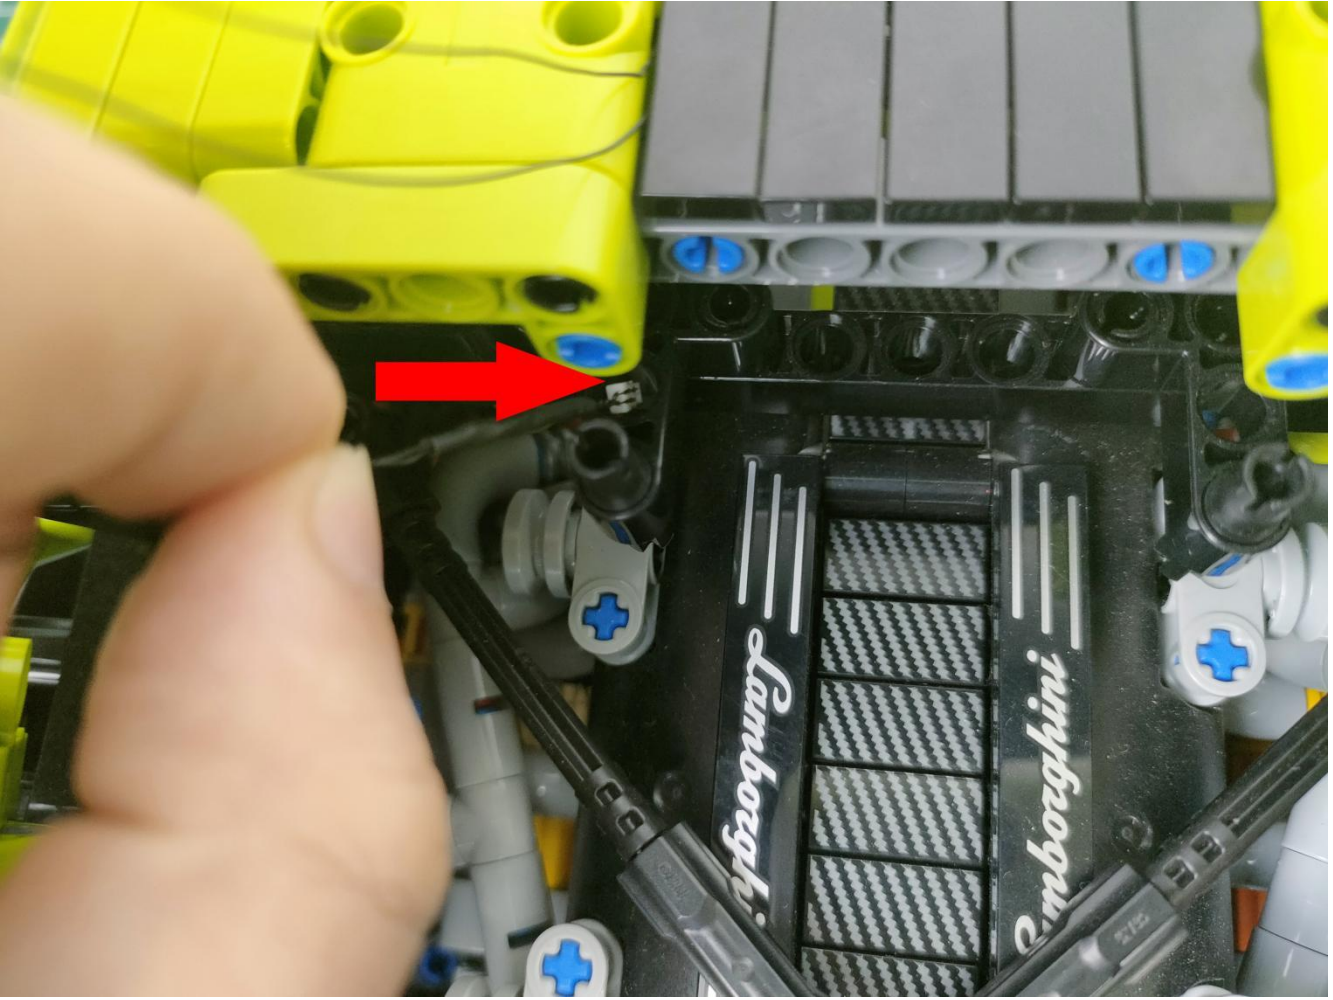

Take out the accessories inside (accessories include: AA battery box, 50cm USB power cord). The following power supply methods use mobile power, equipped with a USB power cord, and the battery box (battery self-supplied) can be used by yourself.

Take out the AA battery box.

Install 3 AA batteries (note the positive and negative poles).

The lighting shines normally (if the lighting does not work properly, please contact us in time).

Return to the front position of the building block assembly.