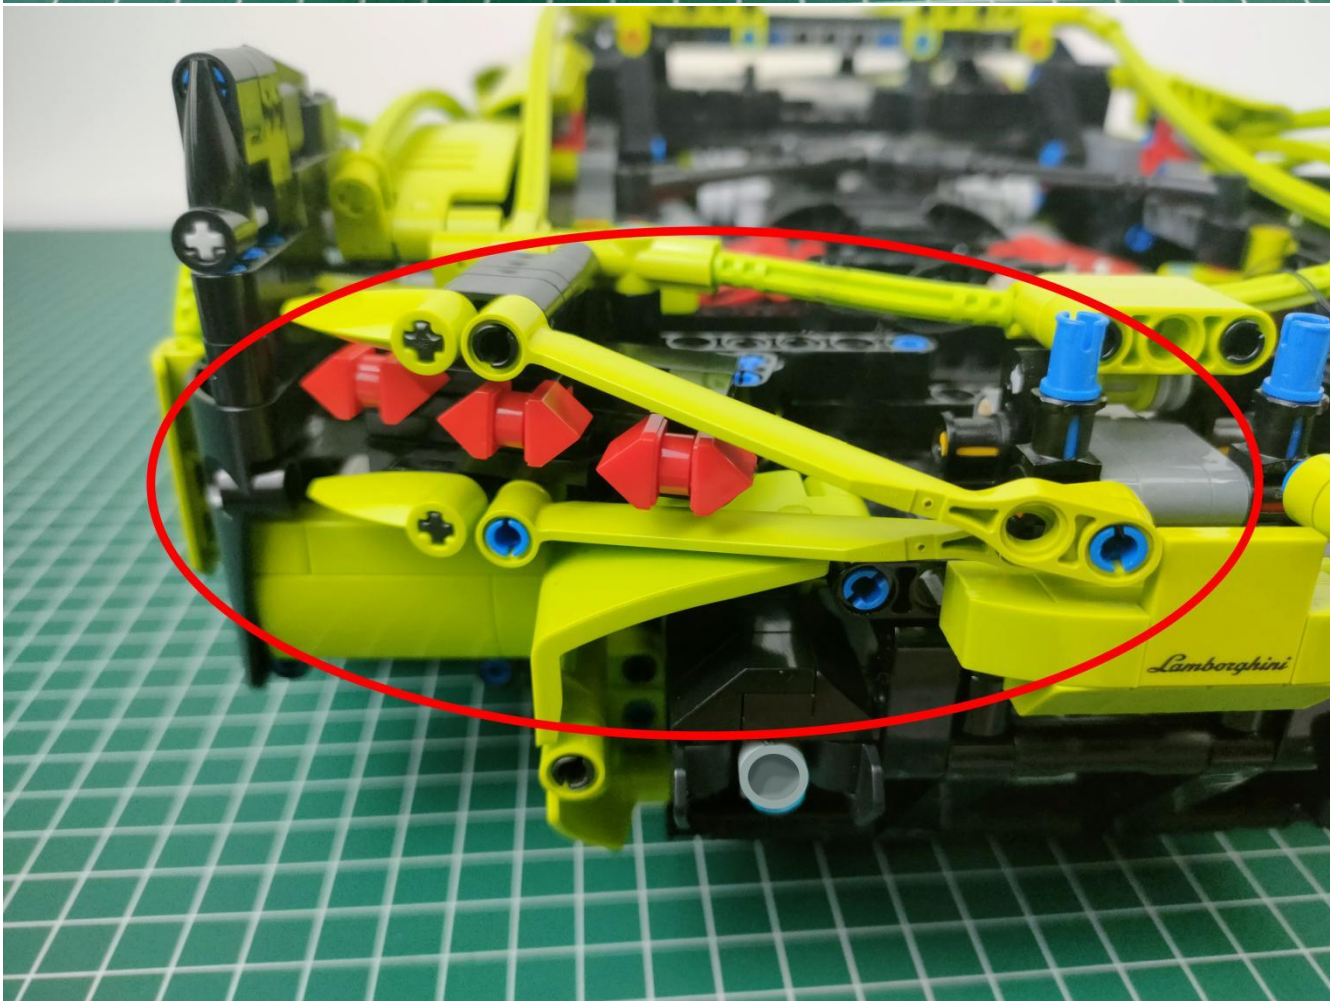

Take out the AA battery box.

Install 3 AA batteries (note the positive and negative poles).

The lighting shines normally (if the lighting does not work properly, please contact us in time).

Return to the front position of the building block assembly.