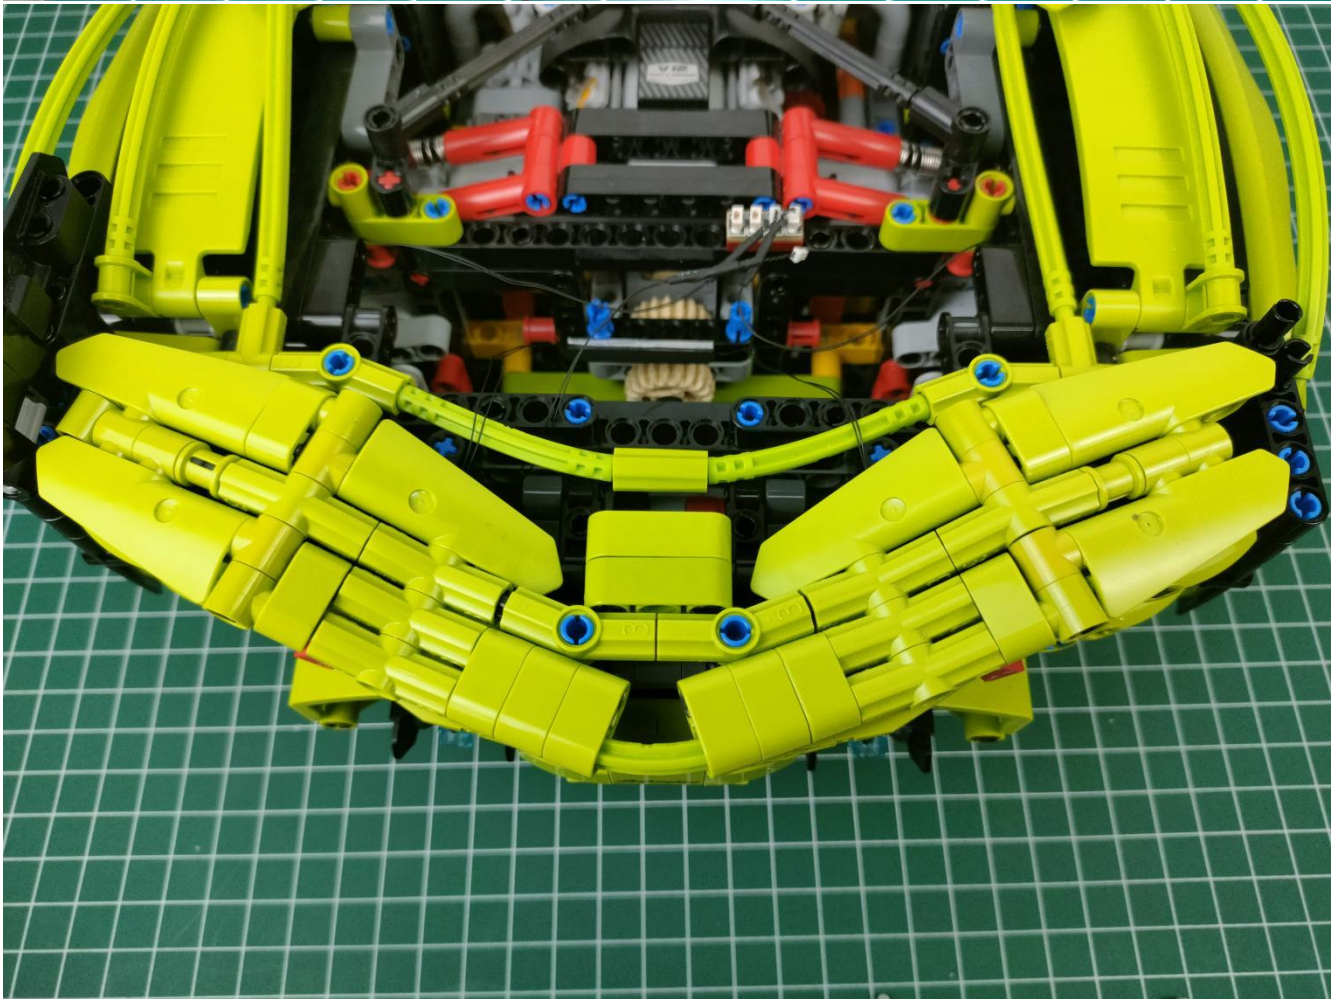

Take out the AA battery box.

Install 3 AA batteries (note the positive and negative poles).

The lighting shines normally (if the lighting does not work properly, please contact us in time).

Return to the front position of the building block assembly.