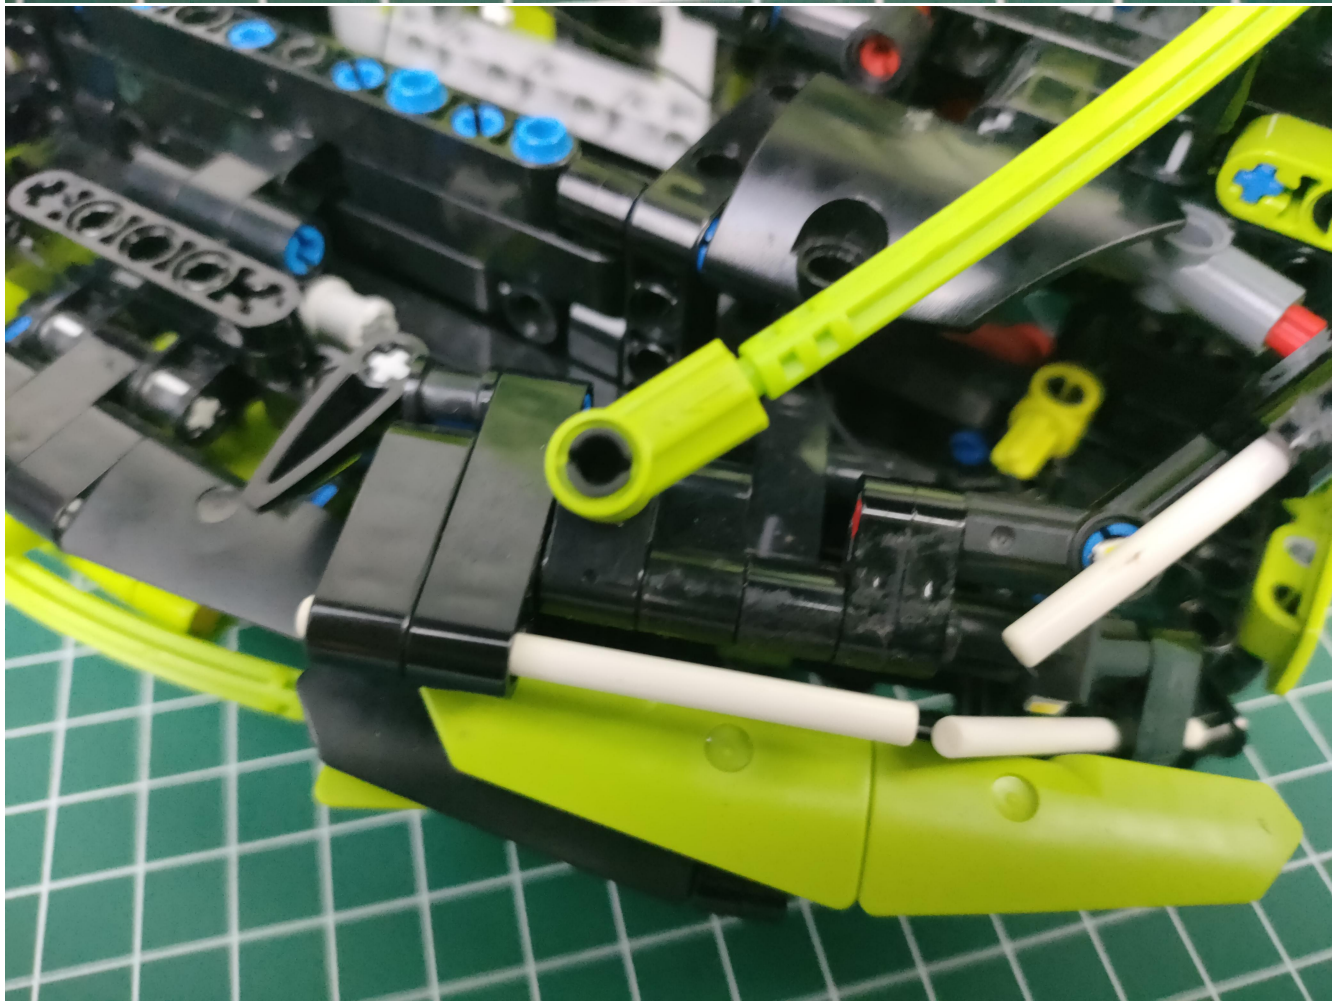

Take out the AA battery box.

Install 3 AA batteries (note the positive and negative poles).

The lighting shines normally (if the lighting does not work properly, please contact us in time).

Return to the front position of the building block assembly.