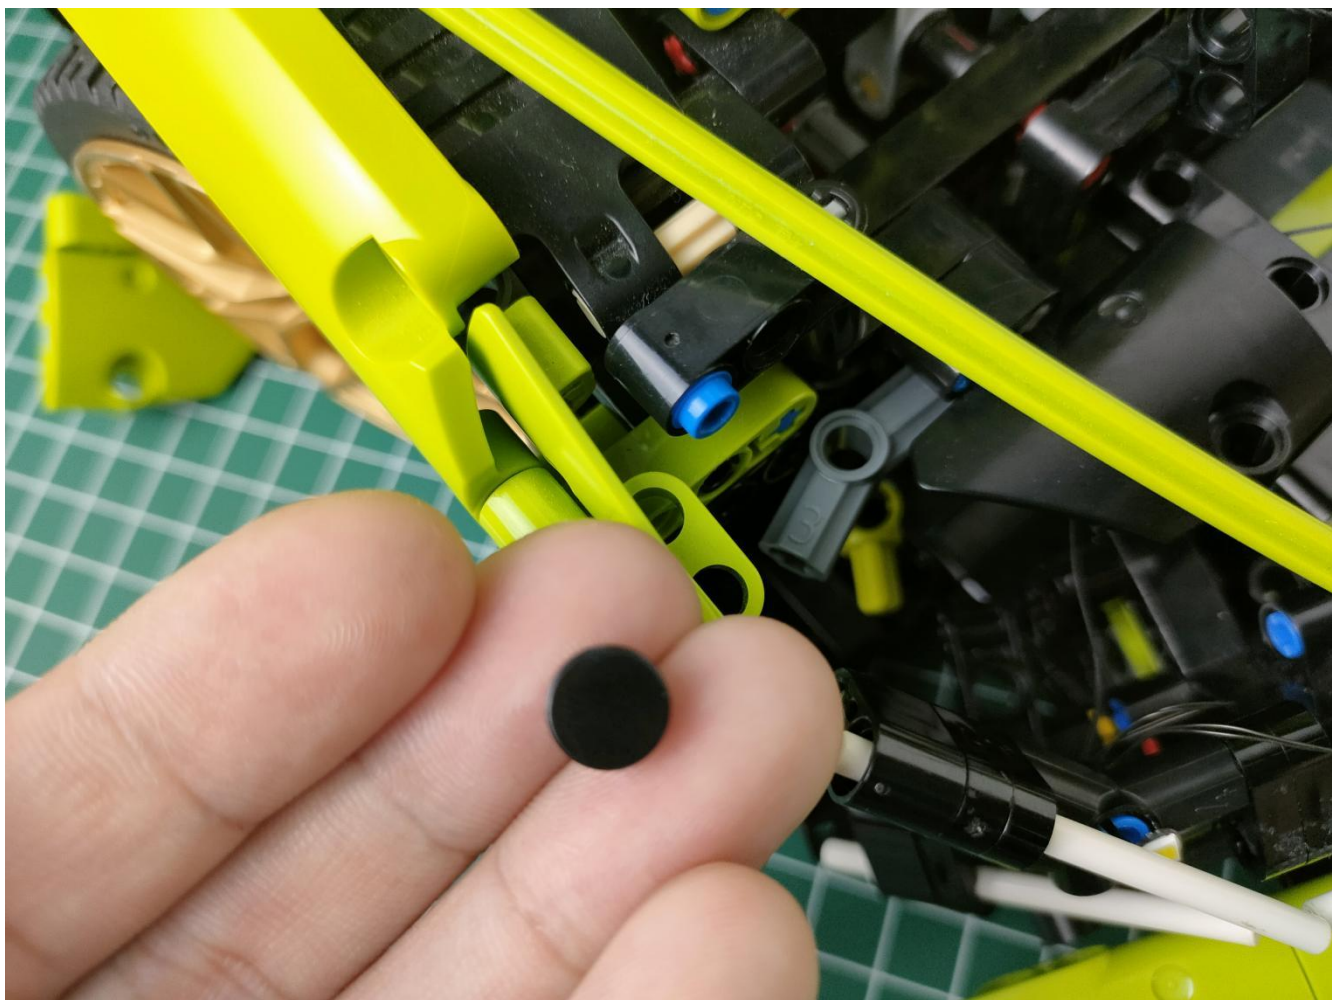

Take out the AA battery box.

Install 3 AA batteries (note the positive and negative poles).

The lighting shines normally (if the lighting does not work properly, please contact us in time).

Return to the front position of the building block assembly.