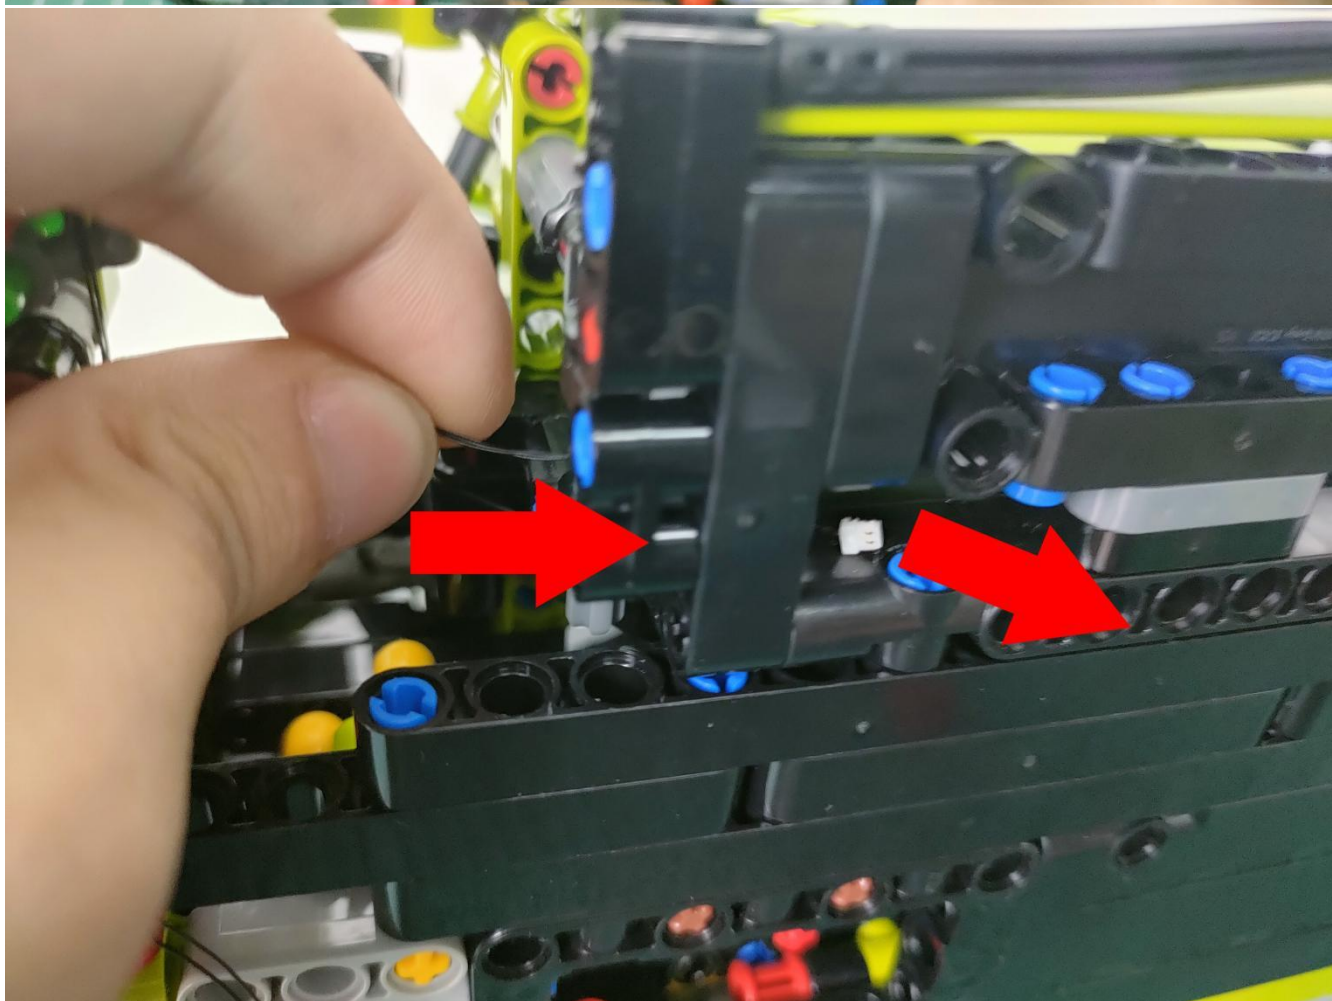

Take out the accessories inside (accessories include: AA battery box, 50cm USB power cord). The following power supply methods use mobile power, equipped with a USB power cord, and the battery box (battery self-supplied) can be used by yourself.

Take out the AA battery box.

Install 3 AA batteries (note the positive and negative poles).

The lighting shines normally (if the lighting does not work properly, please contact us in time).

Return to the front position of the building block assembly.