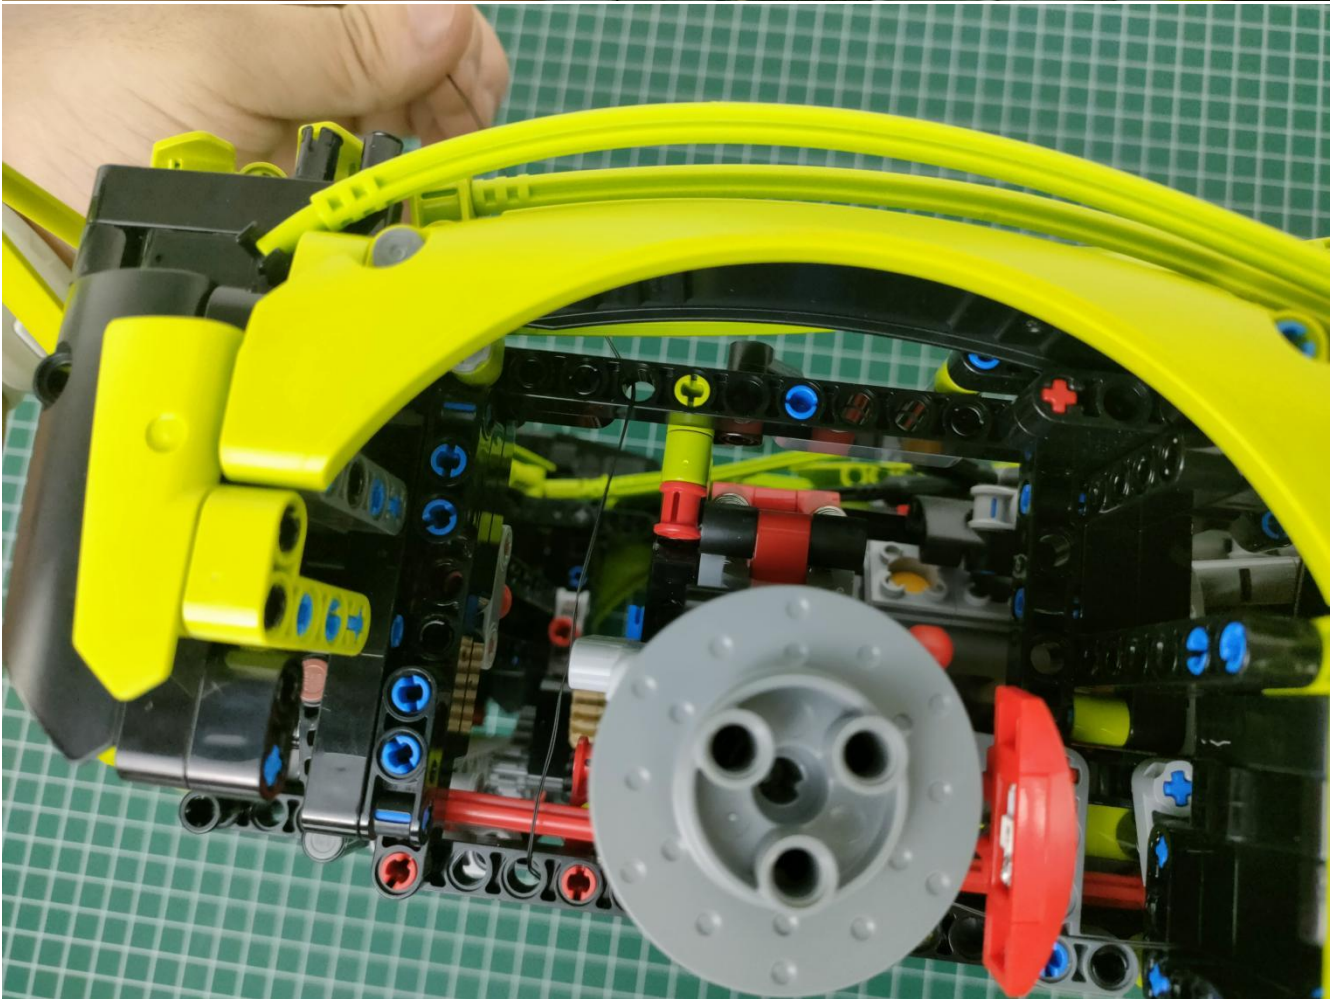

Take out the AA battery box.

Install 3 AA batteries (note the positive and negative poles).

The lighting shines normally (if the lighting does not work properly, please contact us in time).

Return to the front position of the building block assembly.