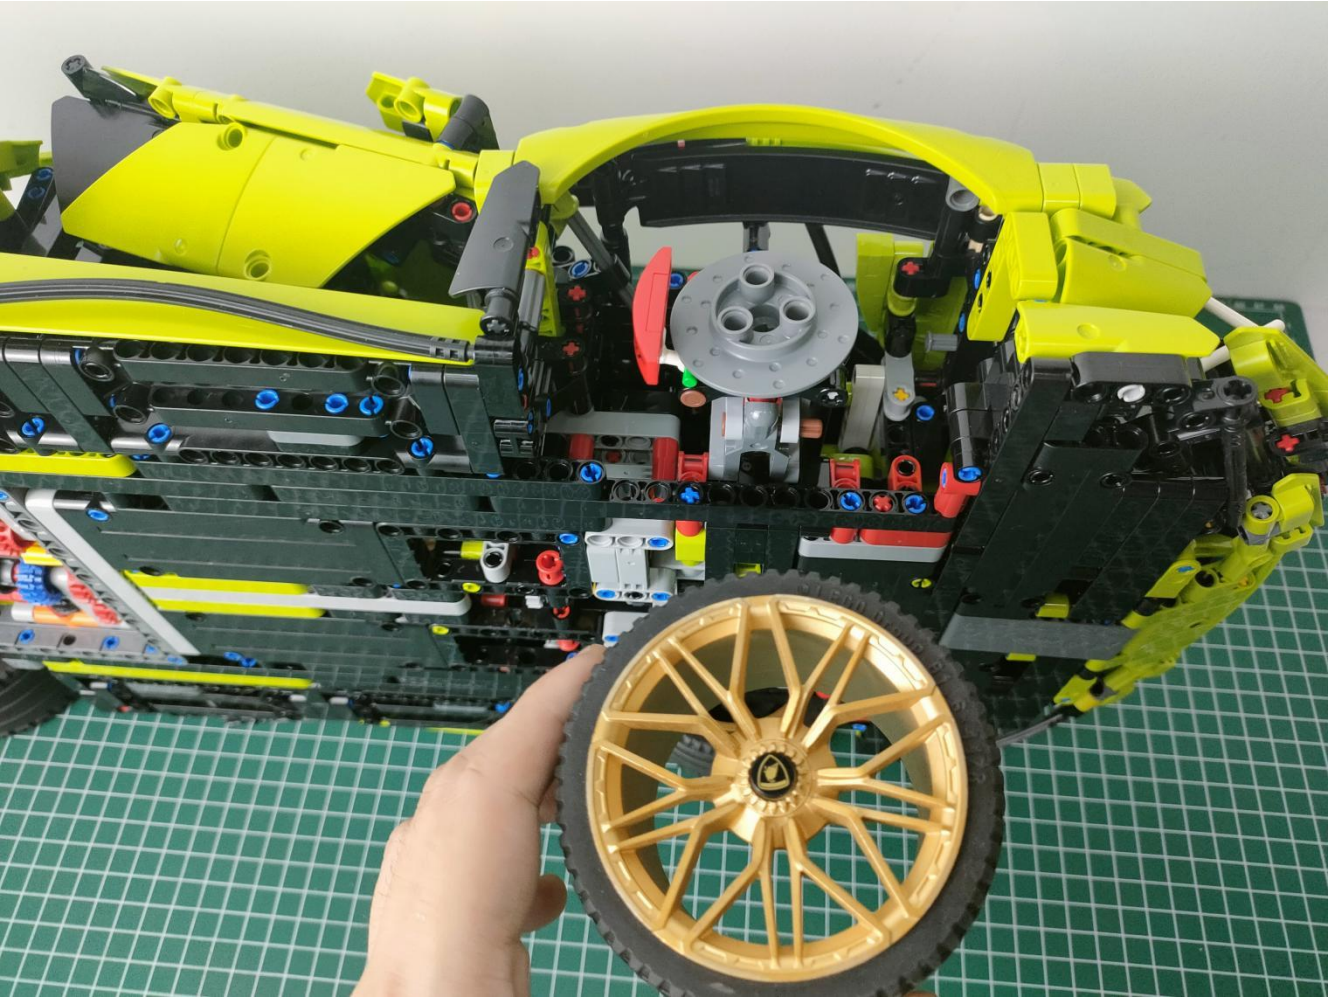

Take out the AA battery box.

Install 3 AA batteries (note the positive and negative poles).

The lighting shines normally (if the lighting does not work properly, please contact us in time).

Return to the front position of the building block assembly.