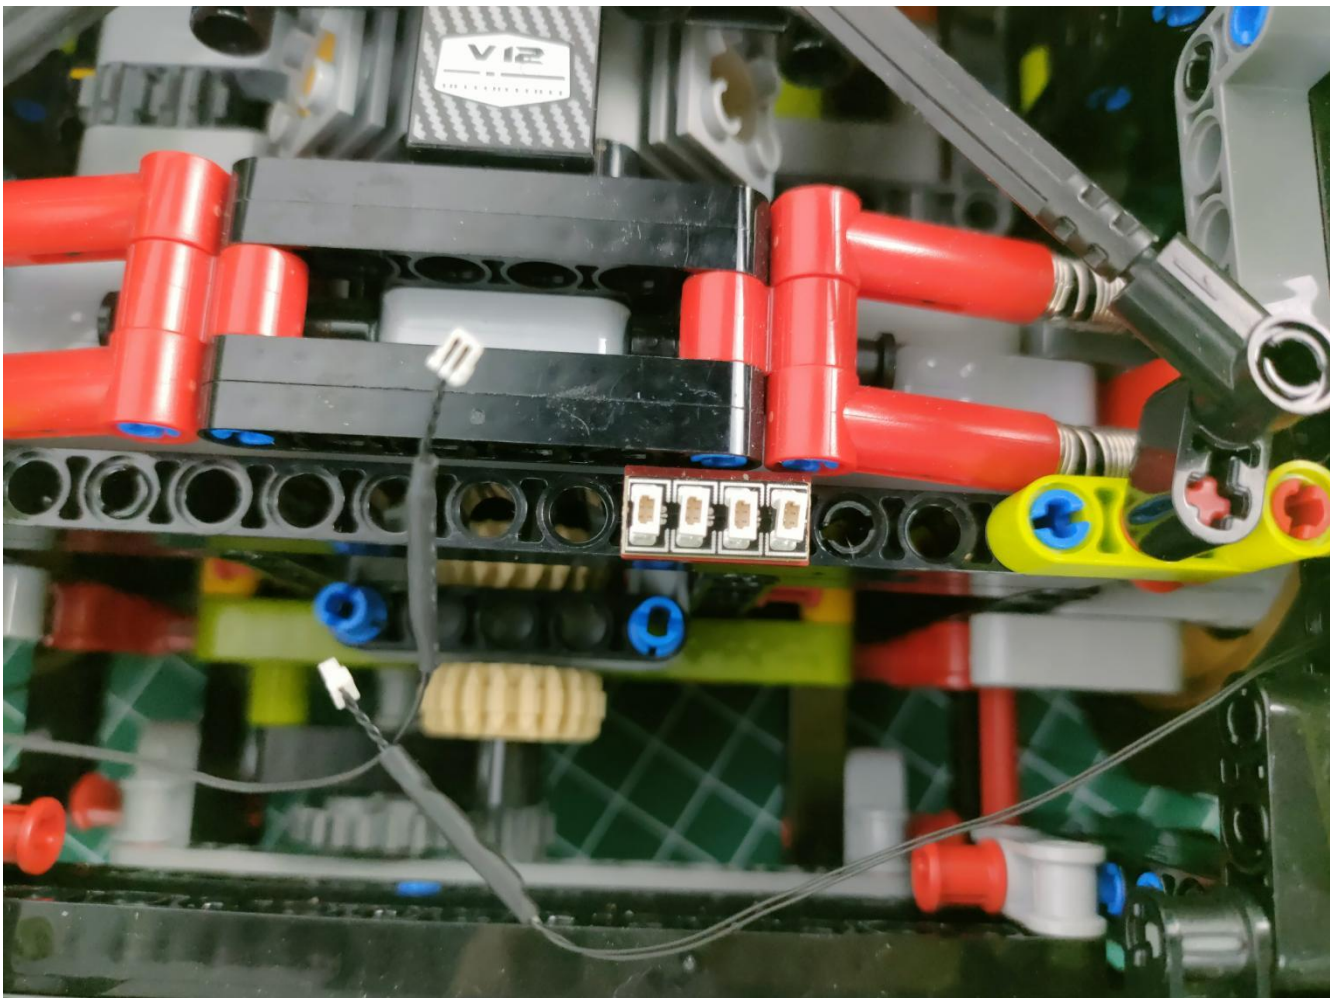

Take out the accessories inside (accessories include: AA battery box, 50cm USB power cord). The following power supply methods use mobile power, equipped with a USB power cord, and the battery box (battery self-supplied) can be used by yourself.

Take out the AA battery box.

Install 3 AA batteries (note the positive and negative poles).

The lighting shines normally (if the lighting does not work properly, please contact us in time).

Return to the front position of the building block assembly.