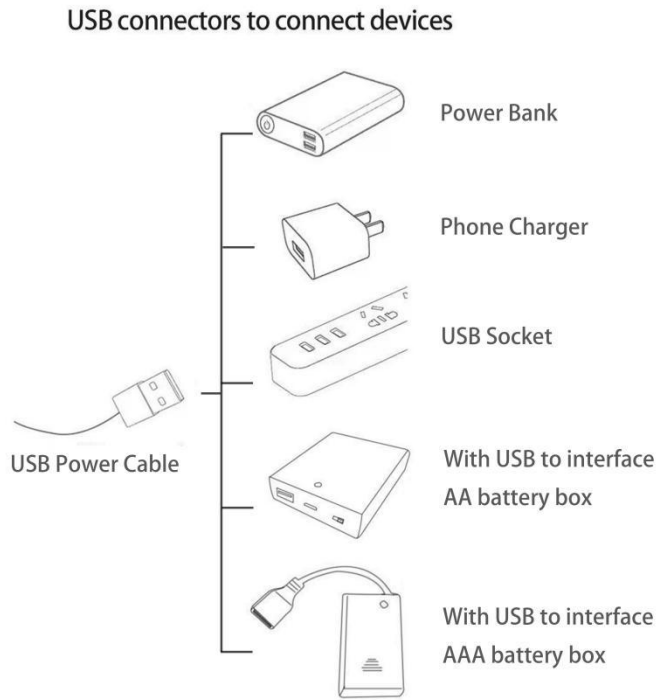

## Section B: Test that each components is working properly.

Take out the Expansion Boards and the USB Power Cable from N0.9 bag and No.11 bag.

It is worth reminding that our products are all customized. They have a unique way of connecting. The white plug on wire and the socket of the expansion board need to be connected together to transmit power.

Note that on one side of the white plug you can see two very small golden wires that should be connected to the two golden needles in socket of the expansion board. shown as blow.

**Connect the Expansion Board and USB Power Cable as shown.**

**Connect the other end of the USB power cable to the power supply.**

The USB Power Cord can be powered by phone chargers, power banks, etc. This instruction will use the power bank as power supply.

## Remote control test:

Take out the remote control and the remote control module.

**Please purchase CR2025 model batteries in advance at the store.**

**Take out the lights.(Attention:The lights shown are for demonstration purposes only and are not included in the package.)**