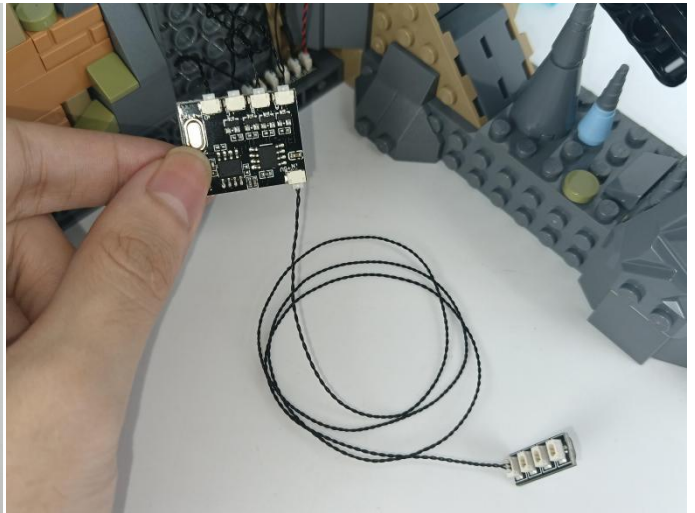

285

286

287

Remote control function description

- ON: All branches are opened
- OFF: all branches are closed
- A: open/close A road
- B: open/close B road
- C: open/close C road
- D: open/close D road
- FS: Turn on blinking for the last open channel
- BLN: Start breathing for the last opened path
- ↑: Increase blinking/breathing rate
- ↓: Increase blinking/breathing rate
- Brightness+: Increase brightness
- Brightness -: Reduce brightness

The remote control does not contain batteries, please buy a CR2025 or CR2032 button battery in the nearest store and install it in the remote control.

288

289

290

291

292

293

294