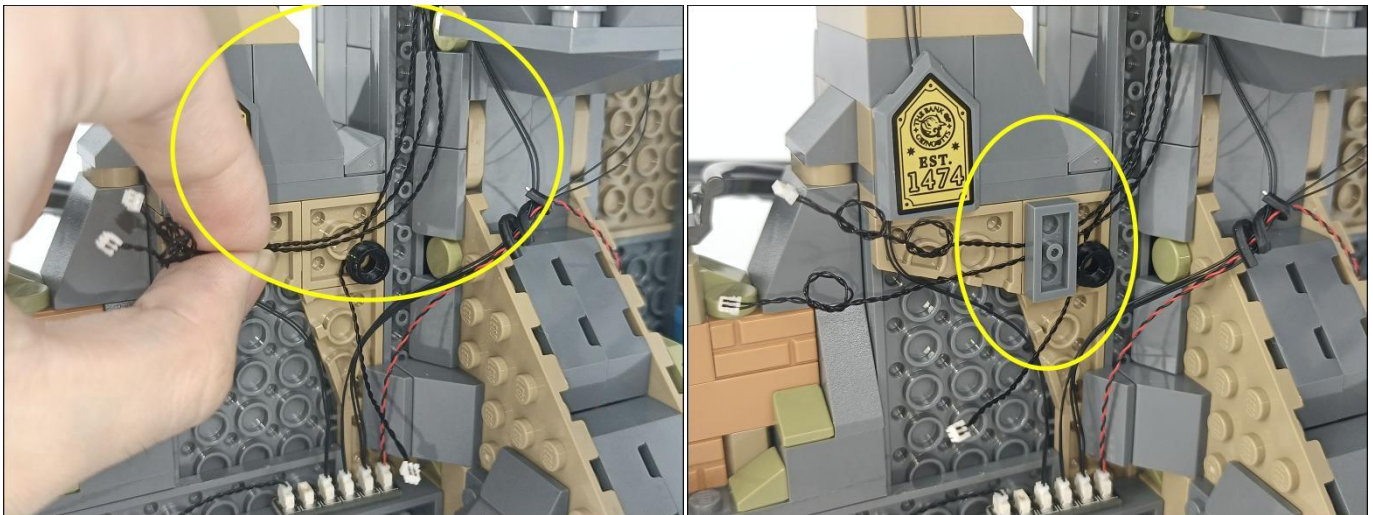

285

286

287

Remote control function description

- ON: All branches are opened
- OFF: all branches are closed
- A: open/close A road
- B: open/close B road
- C: open/close C road
- D: open/close D road
- FS: Turn on blinking for the last open channel
- BLN: Start breathing for the last opened path
- ↑: Increase blinking/breathing rate
- ↓: Increase blinking/breathing rate
- Brightness+: Increase brightness
- Brightness -: Reduce brightness