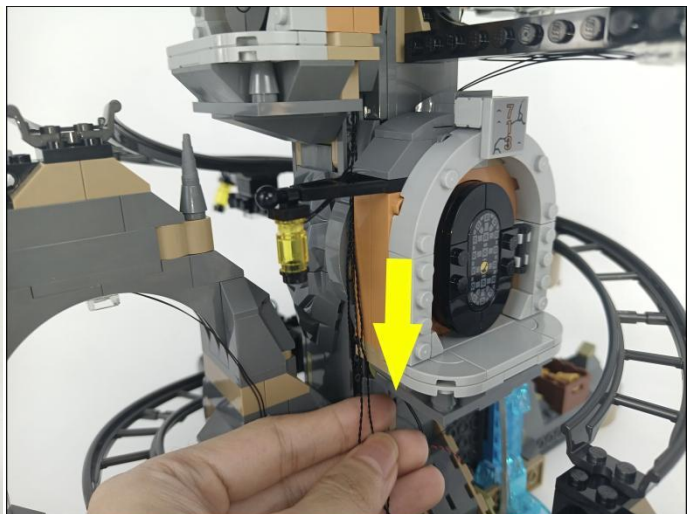

285

286

287

Remote control function description

- ON: All branches are opened
- OFF: all branches are closed
- A: open/close A road
- B: open/close B road
- C: open/close C road
- D: open/close D road
- FS: Turn on blinking for the last open channel
- BLN: Start breathing for the last opened path
- ↑: Increase blinking/breathing rate
- ↓: Increase blinking/breathing rate
- Brightness+: Increase brightness
- Brightness -: Reduce brightness