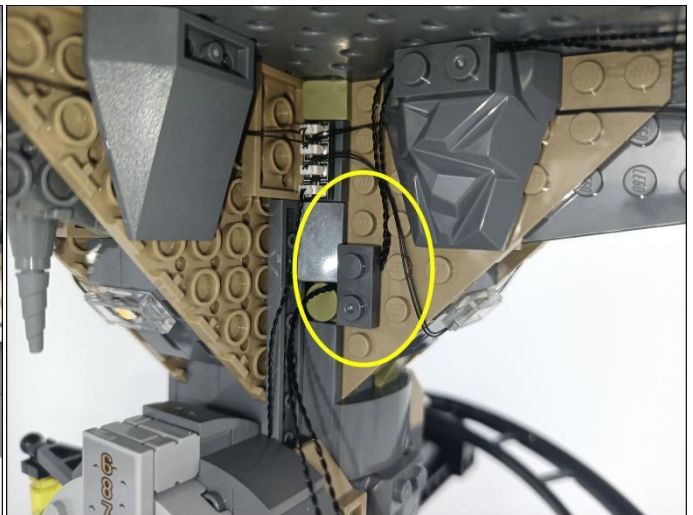

285

286

287

Remote control function description

- ON: All branches are opened
- OFF: all branches are closed
- A: open/close A road
- B: open/close B road
- C: open/close C road
- D: open/close D road
- FS: Turn on blinking for the last open channel
- BLN: Start breathing for the last opened path
- ↑: Increase blinking/breathing rate
- ↓: Increase blinking/breathing rate
- Brightness+: Increase brightness
- Brightness -: Reduce brightness