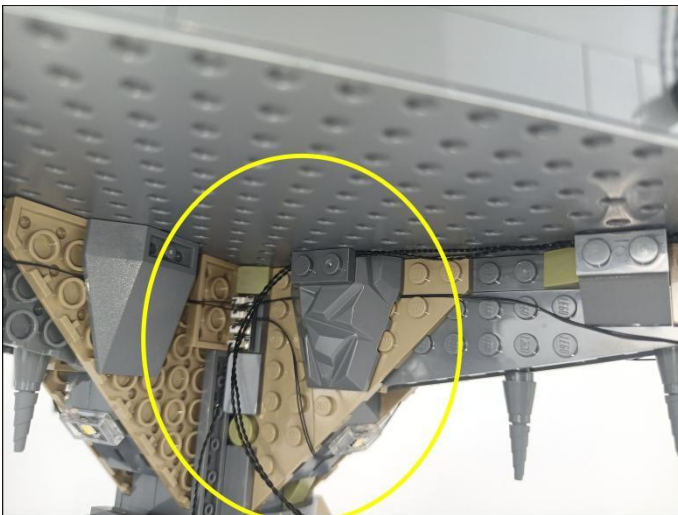

285

286

287

Remote control function description

- ON: All branches are opened
- OFF: all branches are closed
- A: open/close A road
- B: open/close B road
- C: open/close C road
- D: open/close D road
- FS: Turn on blinking for the last open channel
- BLN: Start breathing for the last opened path
- ↑: Increase blinking/breathing rate
- ↓: Increase blinking/breathing rate
- Brightness+: Increase brightness
- Brightness -: Reduce brightness