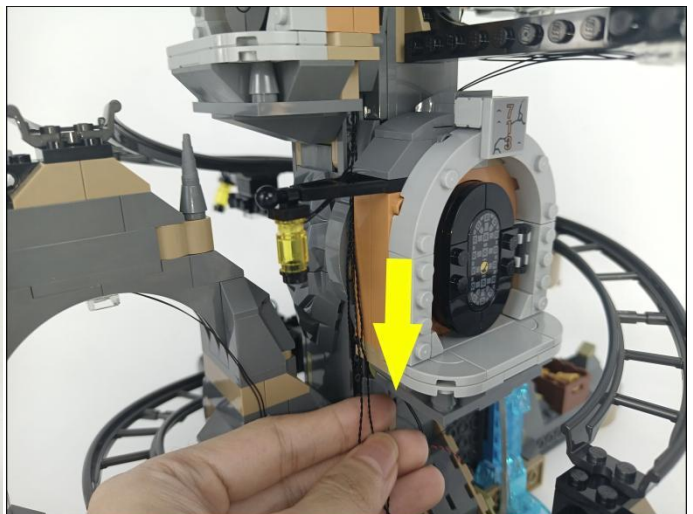

285

286

287

289

290

291

Music Module

- ①: USB data cable is used to connect modules to the computer to replace music files.
- ②: The power input port is used to supply power to the module, and the voltage is 5V DC power.
- ③: Micro-USB port, music transmission port, it is recommended to use the music format MP3 file, the built-in capacity of the module is 16MB.
- ④: The music control button, from left to right, is "previous song", "pause/play", "next song".
- ⑤: The volume control button, rotate button to adjust the volume .
- ⑥: The speaker interface.
- ⑦: The speaker.