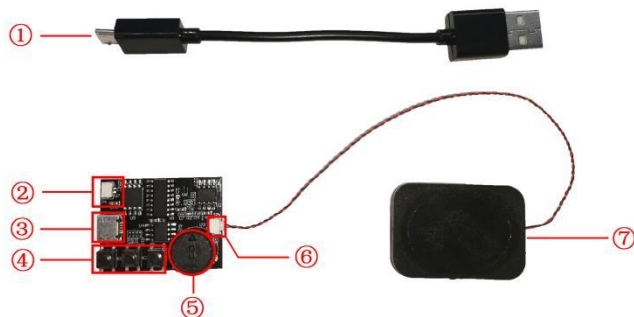

285

286

287

289

290

291

Music Module

- ①: USB data cable is used to connect modules to the computer to replace music files.
- ②: The power input port is used to supply power to the module, and the voltage is 5V DC power.
- ③: Micro-USB port, music transmission port, it is recommended to use the music format MP3 file, the built-in capacity of the module is 16MB.
- ④: The music control button, from left to right, is "previous song", "pause/play", "next song".
- ⑤: The volume control button, rotate button to adjust the volume .
- ⑥: The speaker interface.
- ⑦: The speaker.

This module function is similar to MP3. Imports your favorite music files into the module through the data cable, and then switch on the module to play the stored music. Music files can be replaced arbitrarily.