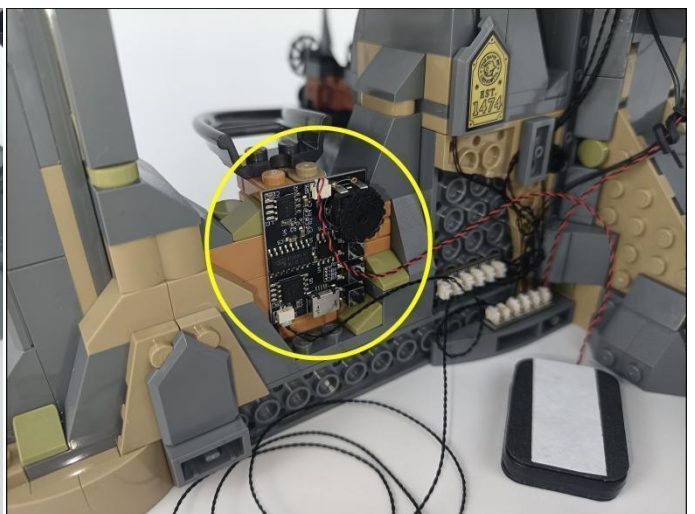

285

286

287

289

290

291

Music Module

- ①: USB data cable is used to connect modules to the computer to replace music files.
- ②: The power input port is used to supply power to the module, and the voltage is 5V DC power.
- ③: Micro-USB port, music transmission port, it is recommended to use the music format MP3 file, the built-in capacity of the module is 16MB.
- ④: The music control button, from left to right, is "previous song", "pause/play", "next song".
- ⑤: The volume control button, rotate button to adjust the volume .
- ⑥: The speaker interface.
- ⑦: The speaker.

This module function is similar to MP3. Imports your favorite music files into the module through the data cable, and then switch on the module to play the stored music. Music files can be replaced arbitrarily.

292

293

294

295

296

297

298

Good job, you've done all the installation steps, power it up and enjoy your work.