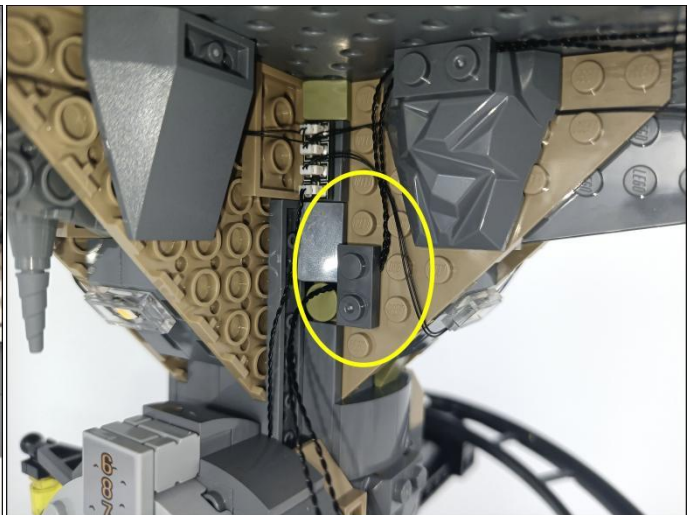

285

286

287

289

290

291

Music Module

- ①: USB data cable is used to connect modules to the computer to replace music files.
- ②: The power input port is used to supply power to the module, and the voltage is 5V DC power.
- ③: Micro-USB port, music transmission port, it is recommended to use the music format MP3 file, the built-in capacity of the module is 16MB.
- ④: The music control button, from left to right, is "previous song", "pause/play", "next song".
- ⑤: The volume control button, rotate button to adjust the volume .
- ⑥: The speaker interface.
- ⑦: The speaker.