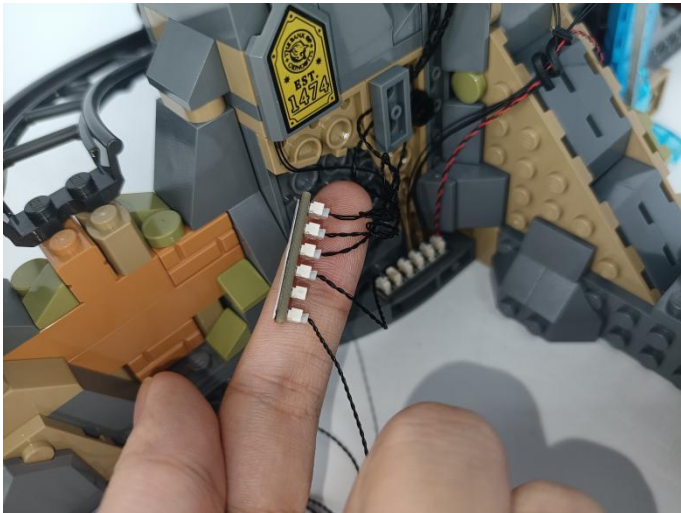

285

286

287

289

290

291

Music Module

- ①: USB data cable is used to connect modules to the computer to replace music files.
- ②: The power input port is used to supply power to the module, and the voltage is 5V DC power.
- ③: Micro-USB port, music transmission port, it is recommended to use the music format MP3 file, the built-in capacity of the module is 16MB.
- ④: The music control button, from left to right, is "previous song", "pause/play", "next song".
- ⑤: The volume control button, rotate button to adjust the volume .
- ⑥: The speaker interface.
- ⑦: The speaker.