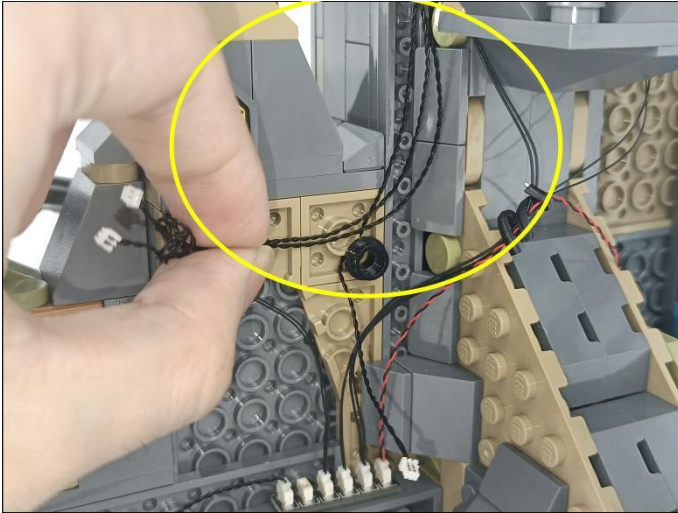

285

286

287

289

290

291

Music Module

- ①: USB data cable is used to connect modules to the computer to replace music files.
- ②: The power input port is used to supply power to the module, and the voltage is 5V DC power.
- ③: Micro-USB port, music transmission port, it is recommended to use the music format MP3 file, the built-in capacity of the module is 16MB.
- ④: The music control button, from left to right, is "previous song", "pause/play", "next song".
- ⑤: The volume control button, rotate button to adjust the volume .
- ⑥: The speaker interface.
- ⑦: The speaker.