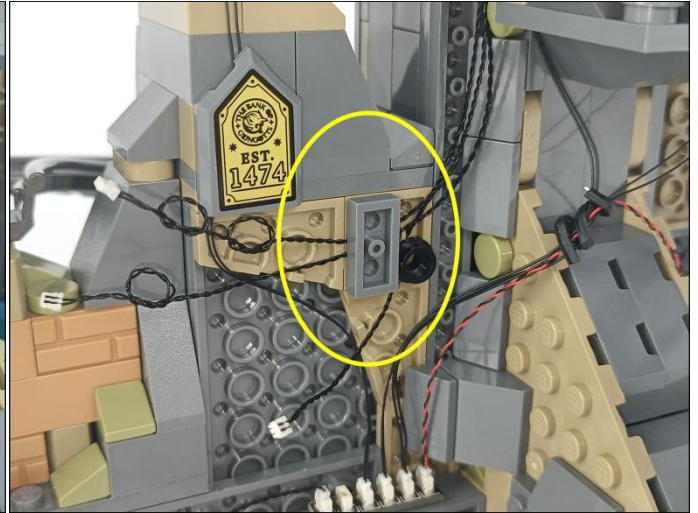

285

286

287

289

290

291

Music Module

- ①: USB data cable is used to connect modules to the computer to replace music files.
- ②: The power input port is used to supply power to the module, and the voltage is 5V DC power.
- ③: Micro-USB port, music transmission port, it is recommended to use the music format MP3 file, the built-in capacity of the module is 16MB.
- ④: The music control button, from left to right, is "previous song", "pause/play", "next song".
- ⑤: The volume control button, rotate button to adjust the volume .
- ⑥: The speaker interface.
- ⑦: The speaker.