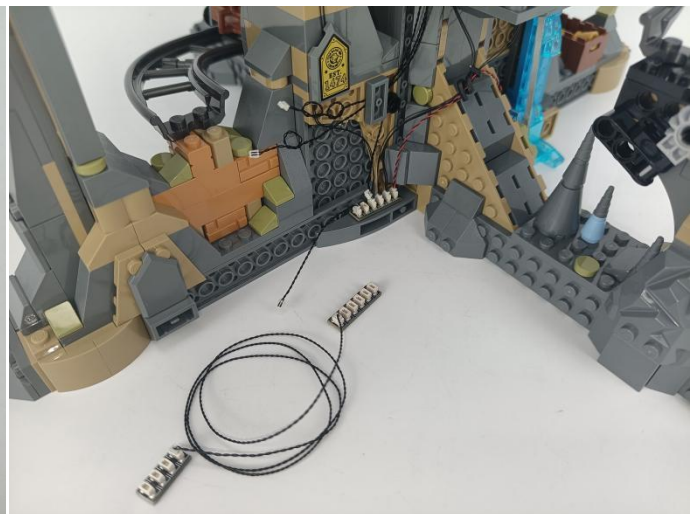

285

286

287

289

290

291

Music Module

- ①: USB data cable is used to connect modules to the computer to replace music files.
- ②: The power input port is used to supply power to the module, and the voltage is 5V DC power.
- ③: Micro-USB port, music transmission port, it is recommended to use the music format MP3 file, the built-in capacity of the module is 16MB.
- ④: The music control button, from left to right, is "previous song", "pause/play", "next song".
- ⑤: The volume control button, rotate button to adjust the volume .
- ⑥: The speaker interface.
- ⑦: The speaker.