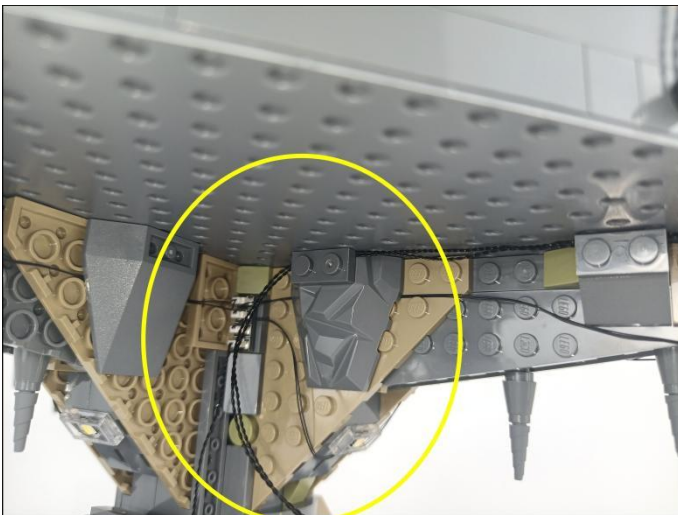

285

286

287

289

290

291

Music Module

- ①: USB data cable is used to connect modules to the computer to replace music files.
- ②: The power input port is used to supply power to the module, and the voltage is 5V DC power.
- ③: Micro-USB port, music transmission port, it is recommended to use the music format MP3 file, the built-in capacity of the module is 16MB.
- ④: The music control button, from left to right, is "previous song", "pause/play", "next song".
- ⑤: The volume control button, rotate button to adjust the volume .
- ⑥: The speaker interface.
- ⑦: The speaker.