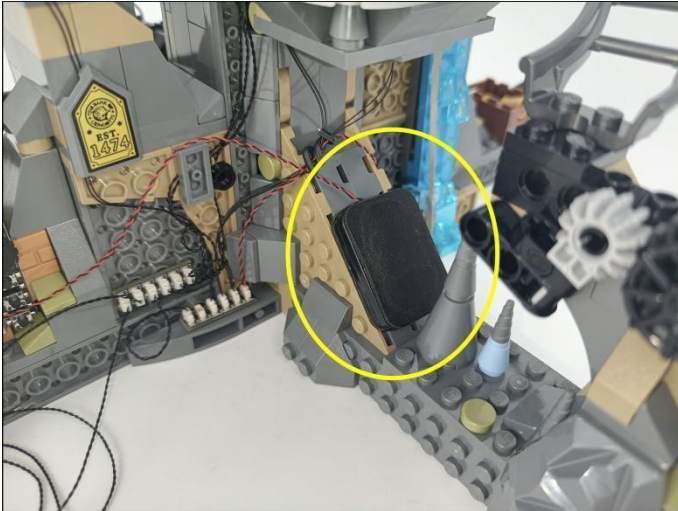

This module function is similar to MP3. Imports your favorite music files into the module through the data cable, and then switch on the module to play the stored music. Music files can be replaced arbitrarily.

292

293

294

295

296

297

298

Good job, you've done all the installation steps, power it up and enjoy your work.