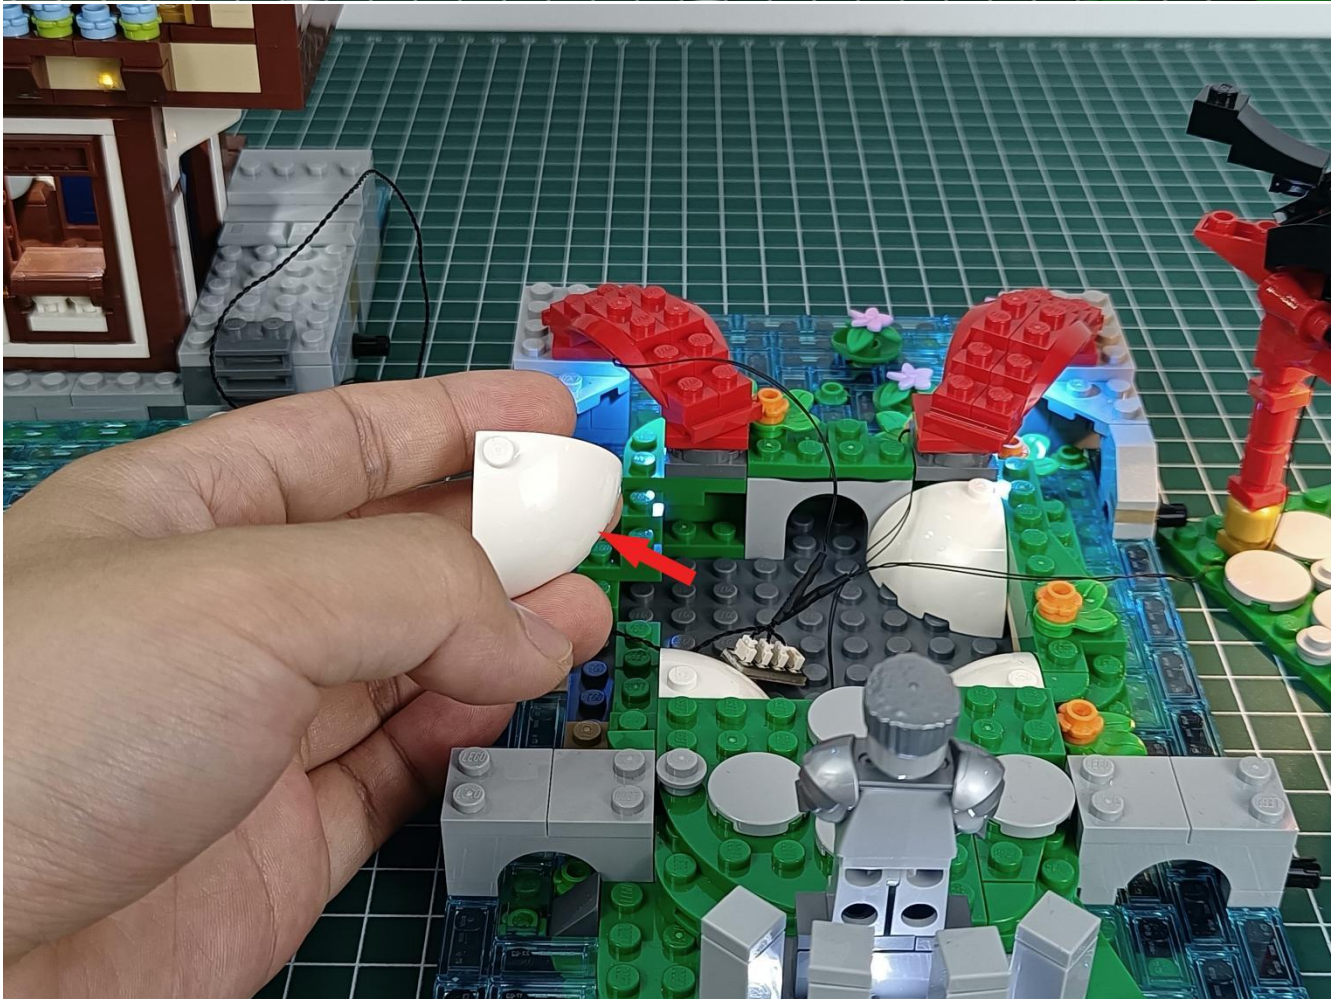

Please be careful when installing since the lamp thread is slender. Cannot be pressed against the raised position of the building block. It should pass along the gap, otherwise the lamp wire will be pinched.

Step 2 : Installation

start installation:

Complete install and plug in the power to try it.

Above creative ideas and instructions are provide by our designers.

But we treasure your suggestions or opinions on below.