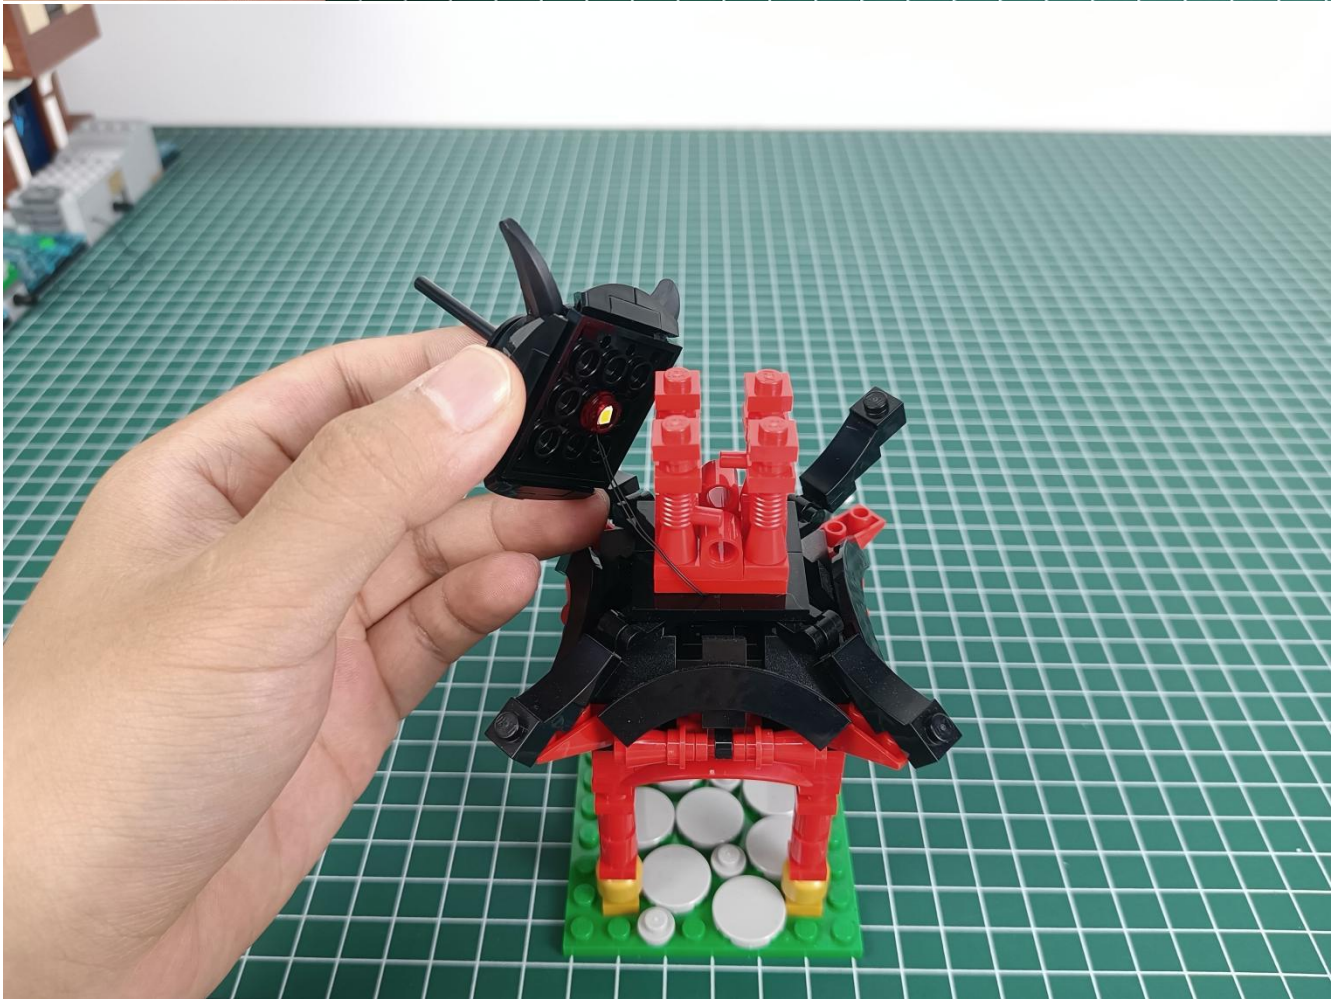

Install the battery, pay attention to the positive and negative poles.

Connect the USB power cord to the battery box.

Take out the 4 expansion boards from the No. 5 bag.

Please pay more attention and carefully using the connector for it is small. The “=” of the 2P interface is aligned with the “=” of the expansion board. The “=” on the expansion board refers to the two outside solder joints, not the two metal pins inside the jack.

Please be careful when installing since the lamp thread is slender. Cannot be pressed against the raised position of the building block. It should pass along the gap, otherwise the lamp wire will be pinched.

Step 2 : Installation

start installation:

Complete install and plug in the power to try it.

Above creative ideas and instructions are provide by our designers.

But we treasure your suggestions or opinions on below.