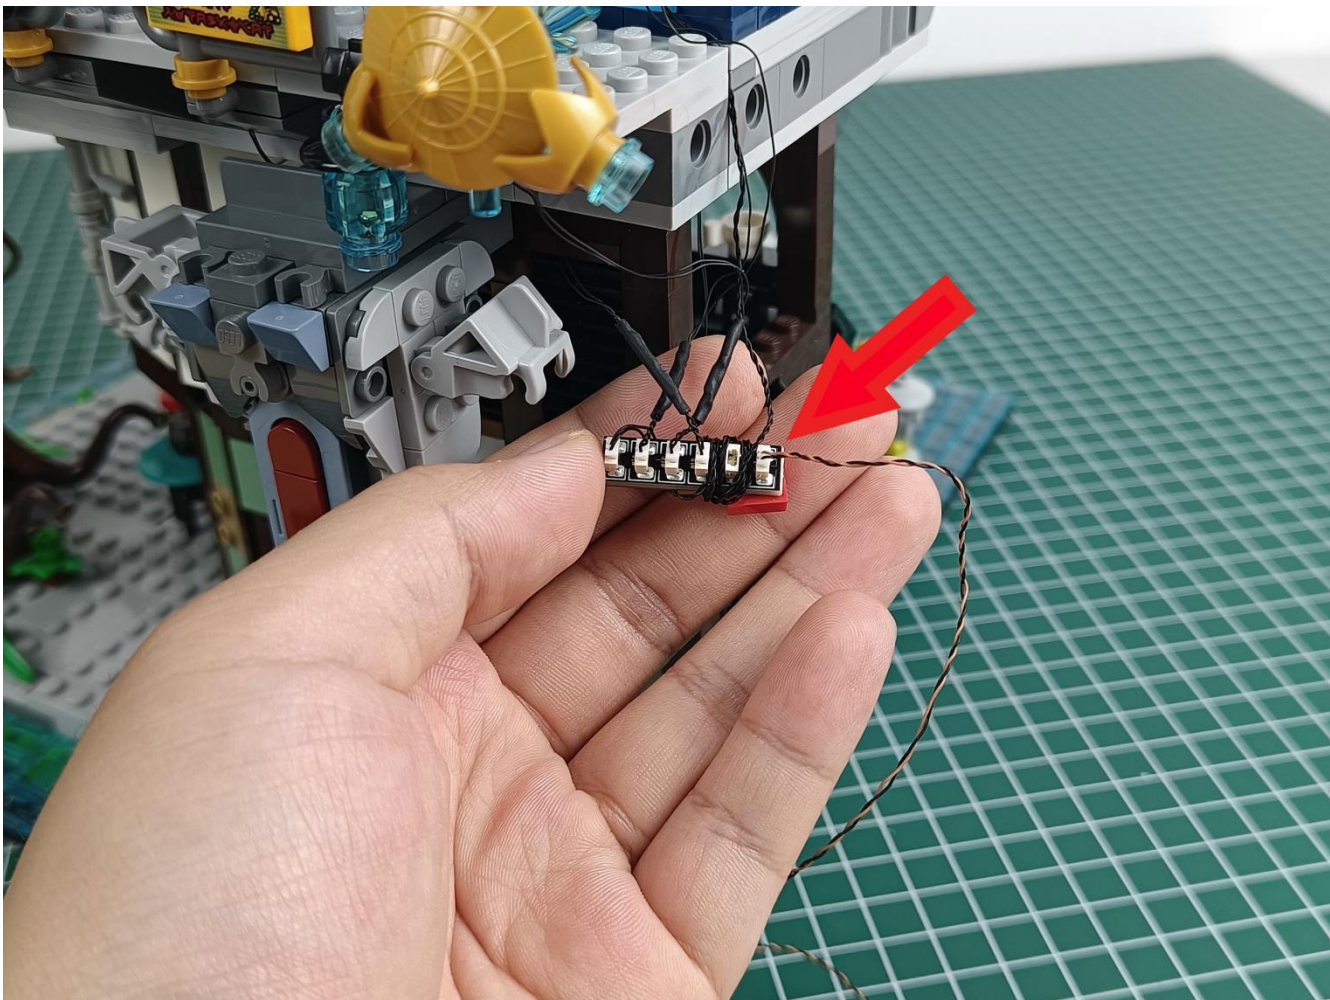

Install the battery, pay attention to the positive and negative poles.

Connect the USB power cord to the battery box.

Take out the 4 expansion boards from the No. 5 bag.

Please pay more attention and carefully using the connector for it is small. The “=” of the 2P interface is aligned with the “=” of the expansion board. The “=” on the expansion board refers to the two outside solder joints, not the two metal pins inside the jack.

Please be careful when installing since the lamp thread is slender. Cannot be pressed against the raised position of the building block. It should pass along the gap, otherwise the lamp wire will be pinched.

Step 2 : Installation

start installation:

Complete install and plug in the power to try it.

Above creative ideas and instructions are provide by our designers.

But we treasure your suggestions or opinions on below.