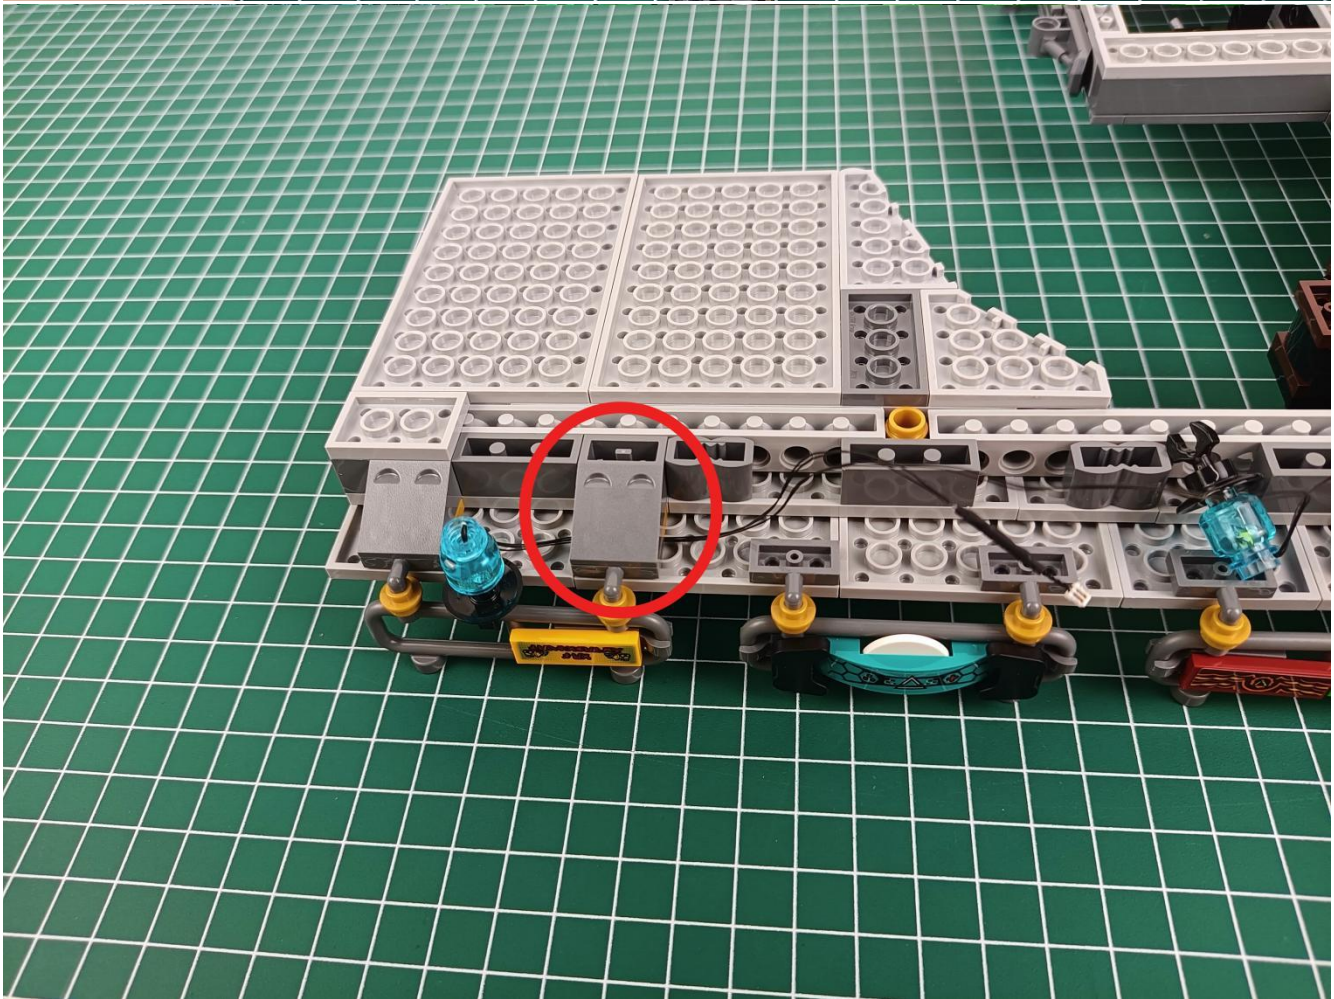

Install the battery, pay attention to the positive and negative poles.

Connect the USB power cord to the battery box.

Take out the 4 expansion boards from the No. 5 bag.

Please pay more attention and carefully using the connector for it is small. The “=” of the 2P interface is aligned with the “=” of the expansion board. The “=” on the expansion board refers to the two outside solder joints, not the two metal pins inside the jack.

Please be careful when installing since the lamp thread is slender. Cannot be pressed against the raised position of the building block. It should pass along the gap, otherwise the lamp wire will be pinched.

Step 2 : Installation

start installation:

Complete install and plug in the power to try it.

Above creative ideas and instructions are provide by our designers.

But we treasure your suggestions or opinions on below.