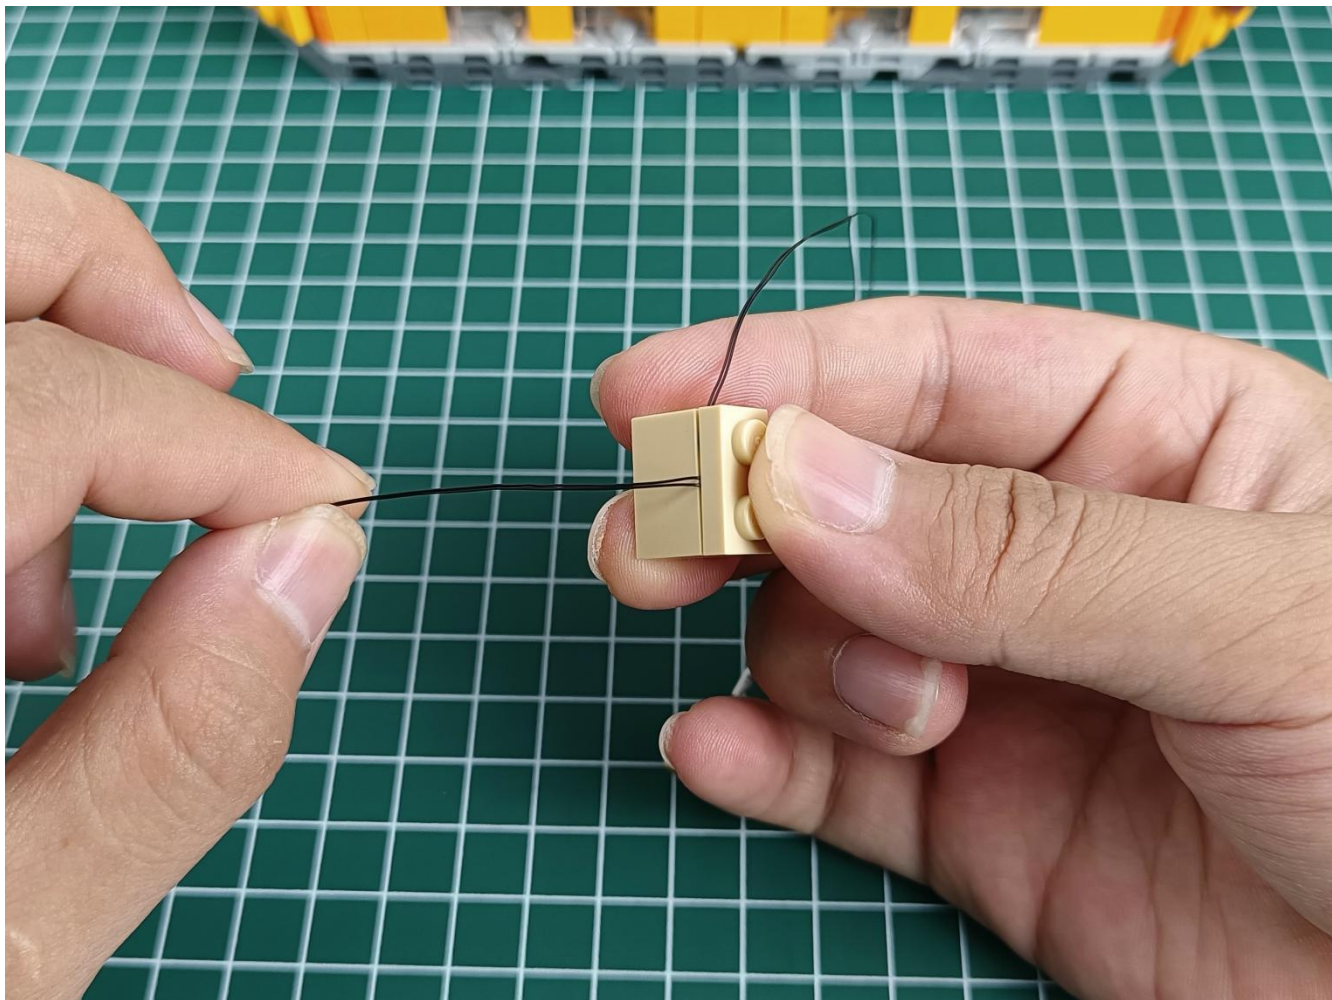

Install the battery, pay attention to the positive and negative poles.

Connect the USB power cord to the battery box.

Take out the 4 expansion boards from the No. 5 bag.

Please pay more attention and carefully using the connector for it is small. The “=” of the 2P interface is aligned with the “=” of the expansion board. The “=” on the expansion board refers to the two outside solder joints, not the two metal pins inside the jack.

Please be careful when installing since the lamp thread is slender. Cannot be pressed against the raised position of the building block. It should pass along the gap, otherwise the lamp wire will be pinched.

Step 2 : Installation

start installation:

Complete install and plug in the power to try it.

Above creative ideas and instructions are provide by our designers.

But we treasure your suggestions or opinions on below.