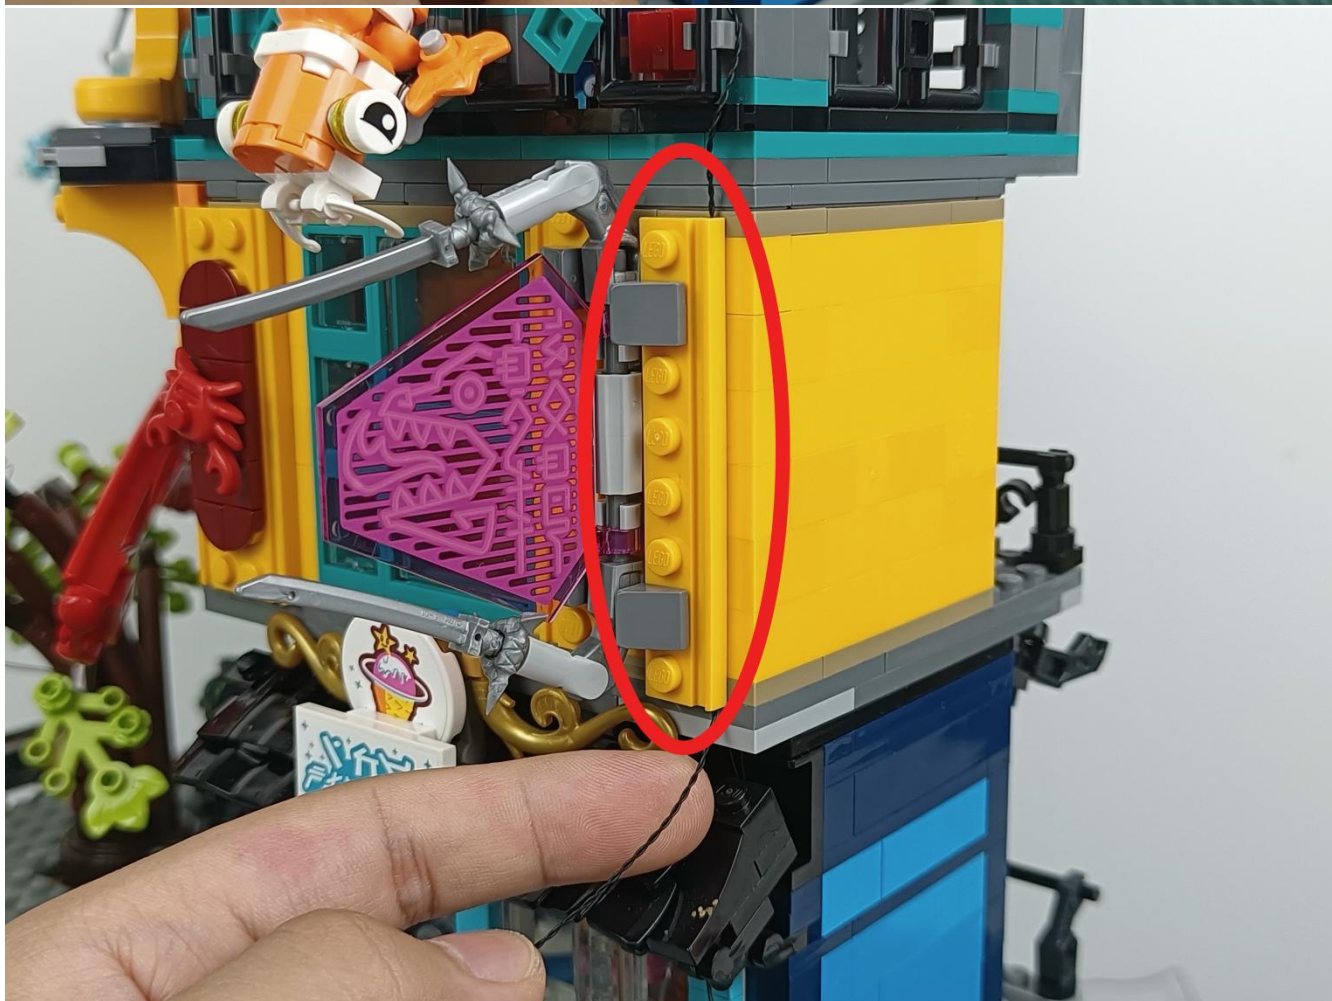

Install the battery, pay attention to the positive and negative poles.

Connect the USB power cord to the battery box.

Take out the 4 expansion boards from the No. 5 bag.

Please pay more attention and carefully using the connector for it is small. The “=” of the 2P interface is aligned with the “=” of the expansion board. The “=” on the expansion board refers to the two outside solder joints, not the two metal pins inside the jack.

If there is no abnormality, unplug the lights and leave the expansion board on the USB power cord, Put the lighting back into the original bag, and test the lighting of other bags in the same way.

Attention:

Please be careful when installing since the lamp thread is slender. Cannot be pressed against the raised position of the building block. It should pass along the gap, otherwise the lamp wire will be pinched.

Step 2 : Installation

start installation:

Complete install and plug in the power to try it.

Above creative ideas and instructions are provide by our designers.

But we treasure your suggestions or opinions on below.