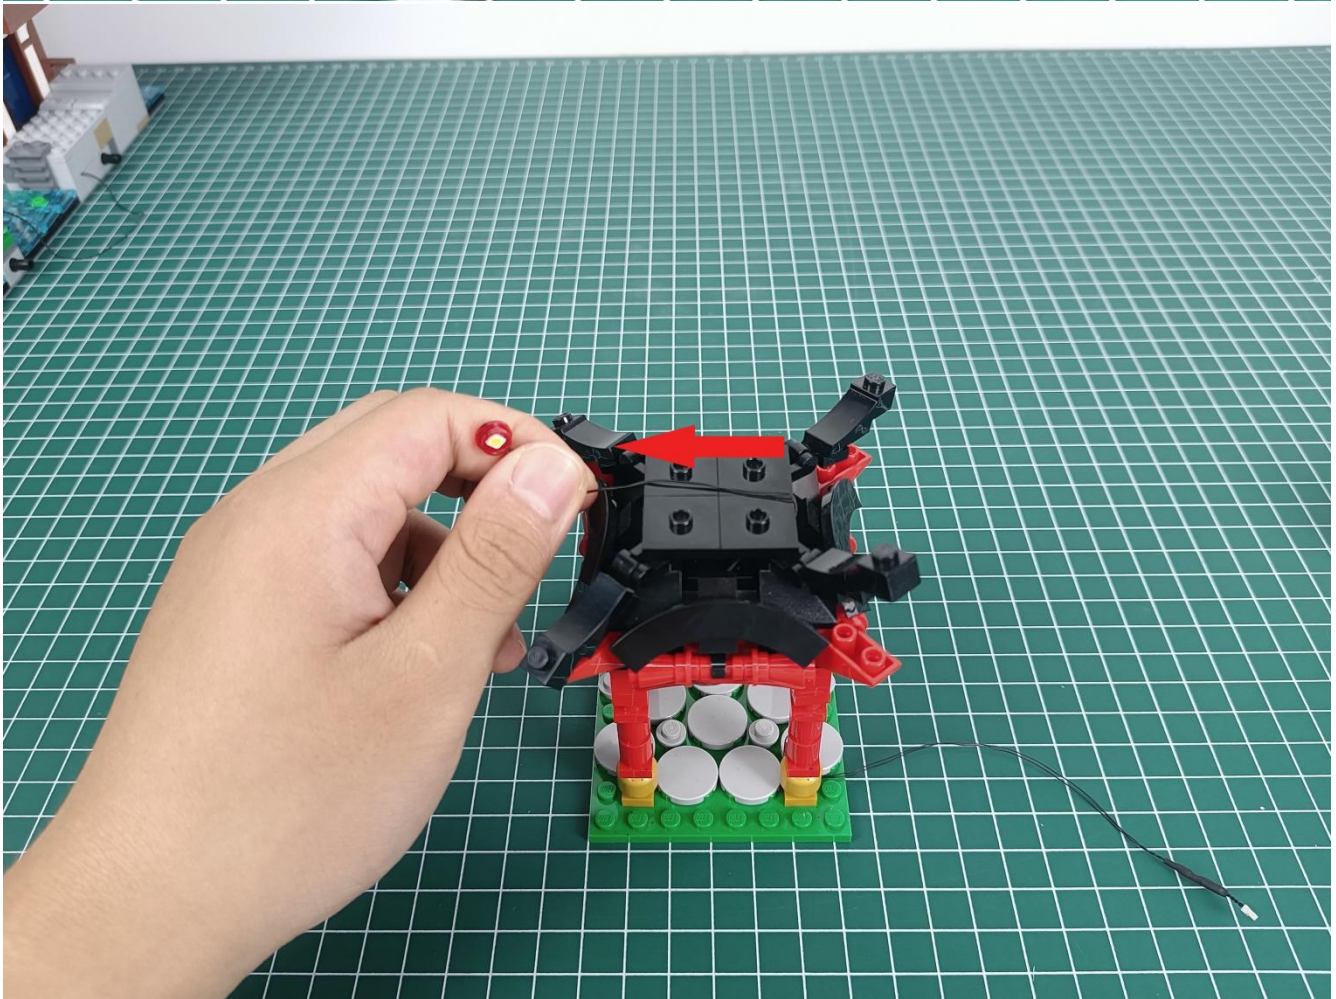

Install the battery, pay attention to the positive and negative poles.

Connect the USB power cord to the battery box.

Take out the 4 expansion boards from the No. 5 bag.

Please pay more attention and carefully using the connector for it is small. The “=” of the 2P interface is aligned with the “=” of the expansion board. The “=” on the expansion board refers to the two outside solder joints, not the two metal pins inside the jack.

Please be careful when installing since the lamp thread is slender. Cannot be pressed against the raised position of the building block. It should pass along the gap, otherwise the lamp wire will be pinched.

Step 2 : Installation

start installation:

Complete install and plug in the power to try it.

Above creative ideas and instructions are provide by our designers.

But we treasure your suggestions or opinions on below.