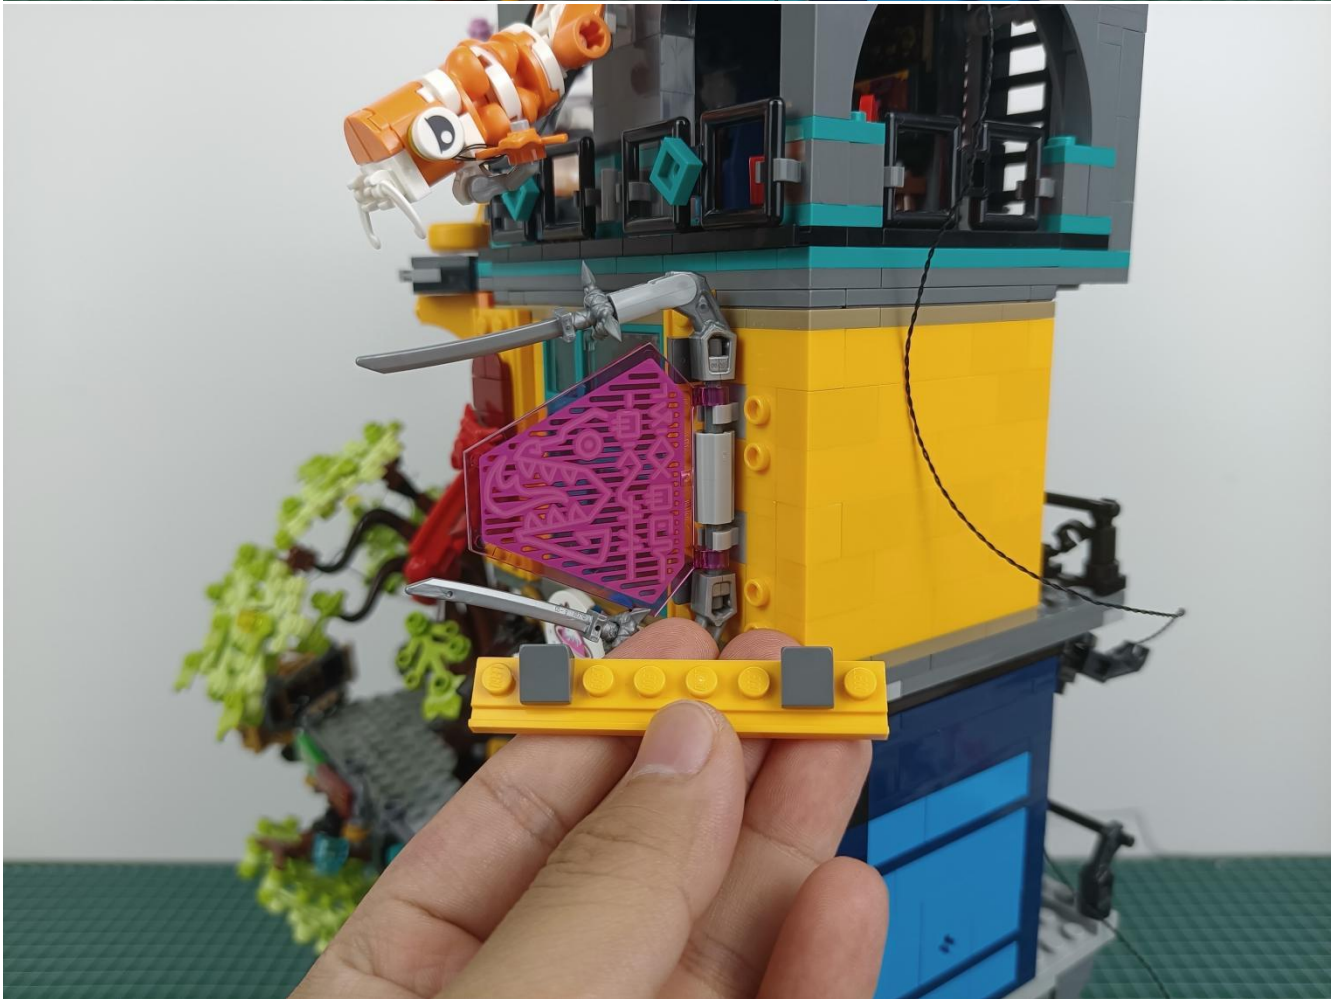

Install the battery, pay attention to the positive and negative poles.

Connect the USB power cord to the battery box.

Take out the 4 expansion boards from the No. 5 bag.

Please pay more attention and carefully using the connector for it is small. The “=” of the 2P interface is aligned with the “=” of the expansion board. The “=” on the expansion board refers to the two outside solder joints, not the two metal pins inside the jack.

Please be careful when installing since the lamp thread is slender. Cannot be pressed against the raised position of the building block. It should pass along the gap, otherwise the lamp wire will be pinched.

Step 2 : Installation

start installation:

Complete install and plug in the power to try it.

Above creative ideas and instructions are provide by our designers.

But we treasure your suggestions or opinions on below.