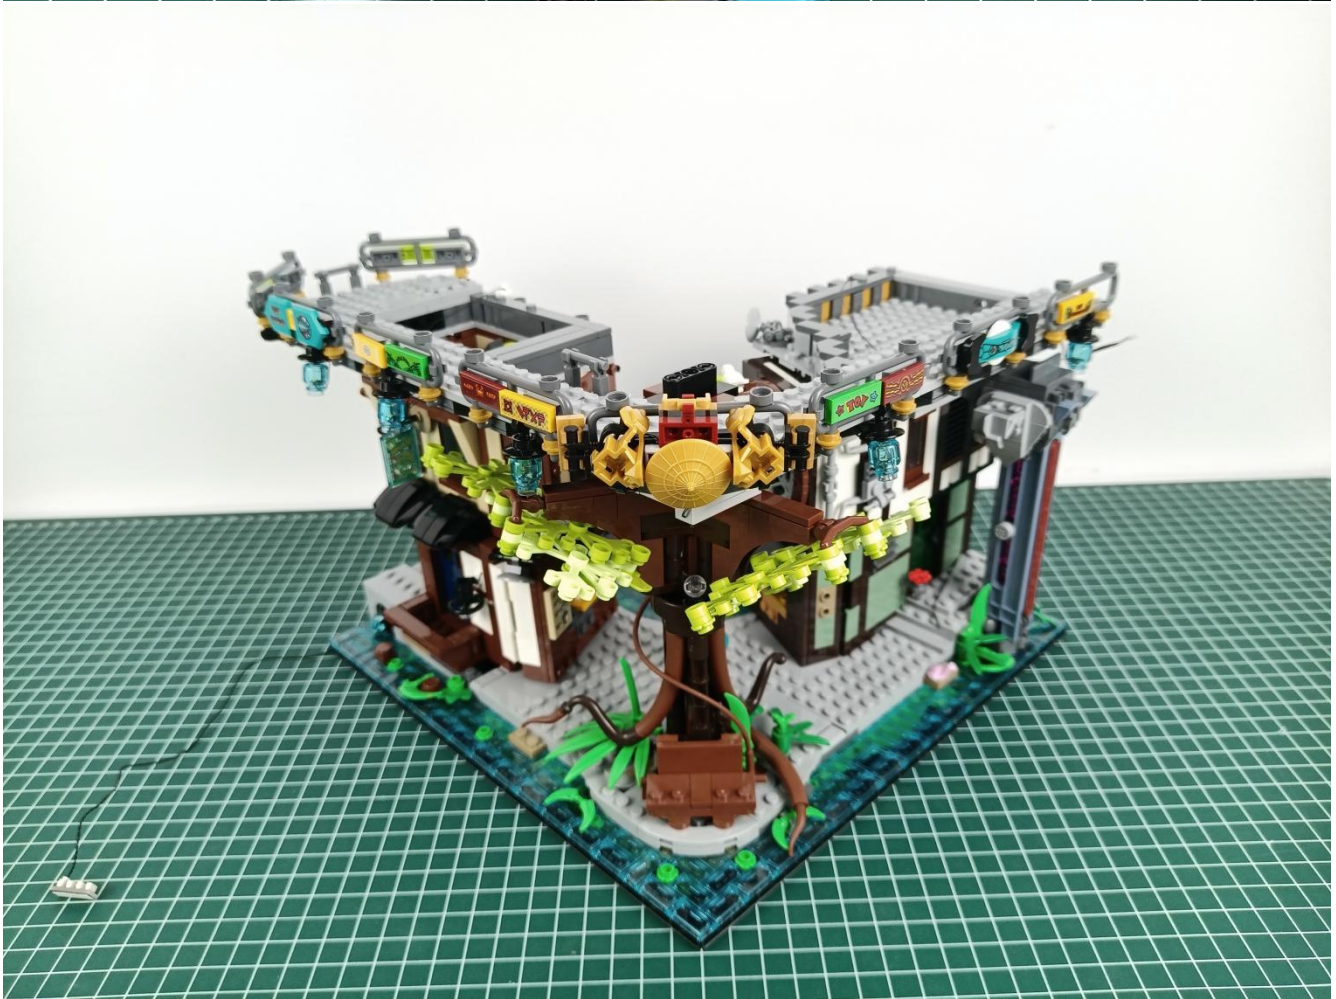

Please be careful when installing since the lamp thread is slender. Cannot be pressed against the raised position of the building block. It should pass along the gap, otherwise the lamp wire will be pinched.

Step 2 : Installation

start installation:

Complete install and plug in the power to try it.

Above creative ideas and instructions are provide by our designers.

But we treasure your suggestions or opinions on below.