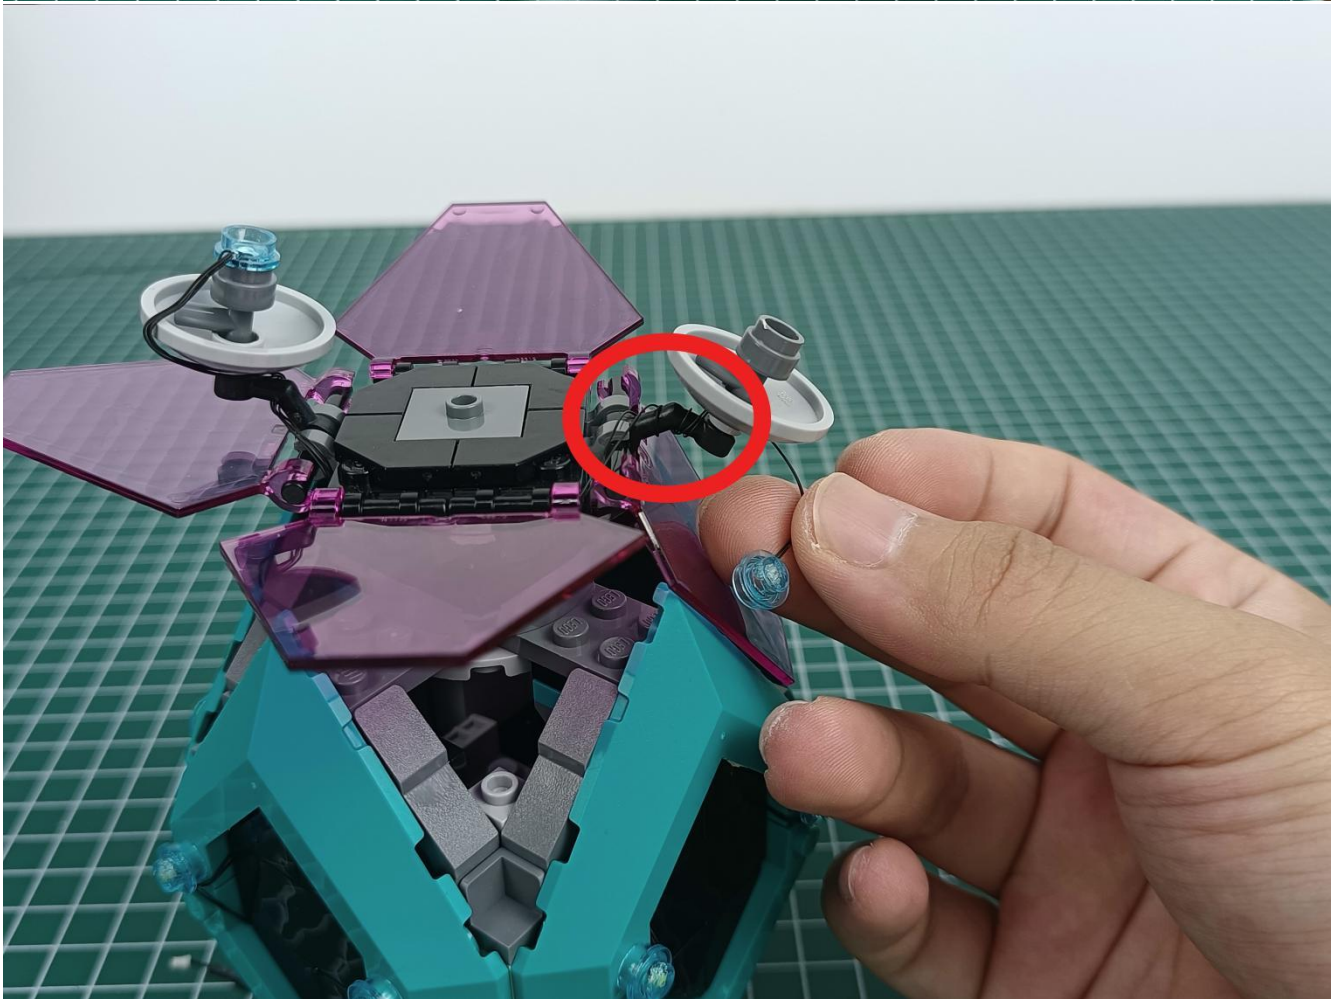

Install the battery, pay attention to the positive and negative poles.

Connect the USB power cord to the battery box.

Take out the 4 expansion boards from the No. 5 bag.

Please pay more attention and carefully using the connector for it is small. The “=” of the 2P interface is aligned with the “=” of the expansion board. The “=” on the expansion board refers to the two outside solder joints, not the two metal pins inside the jack.

Please be careful when installing since the lamp thread is slender. Cannot be pressed against the raised position of the building block. It should pass along the gap, otherwise the lamp wire will be pinched.

Step 2 : Installation

start installation:

Complete install and plug in the power to try it.

Above creative ideas and instructions are provide by our designers.

But we treasure your suggestions or opinions on below.