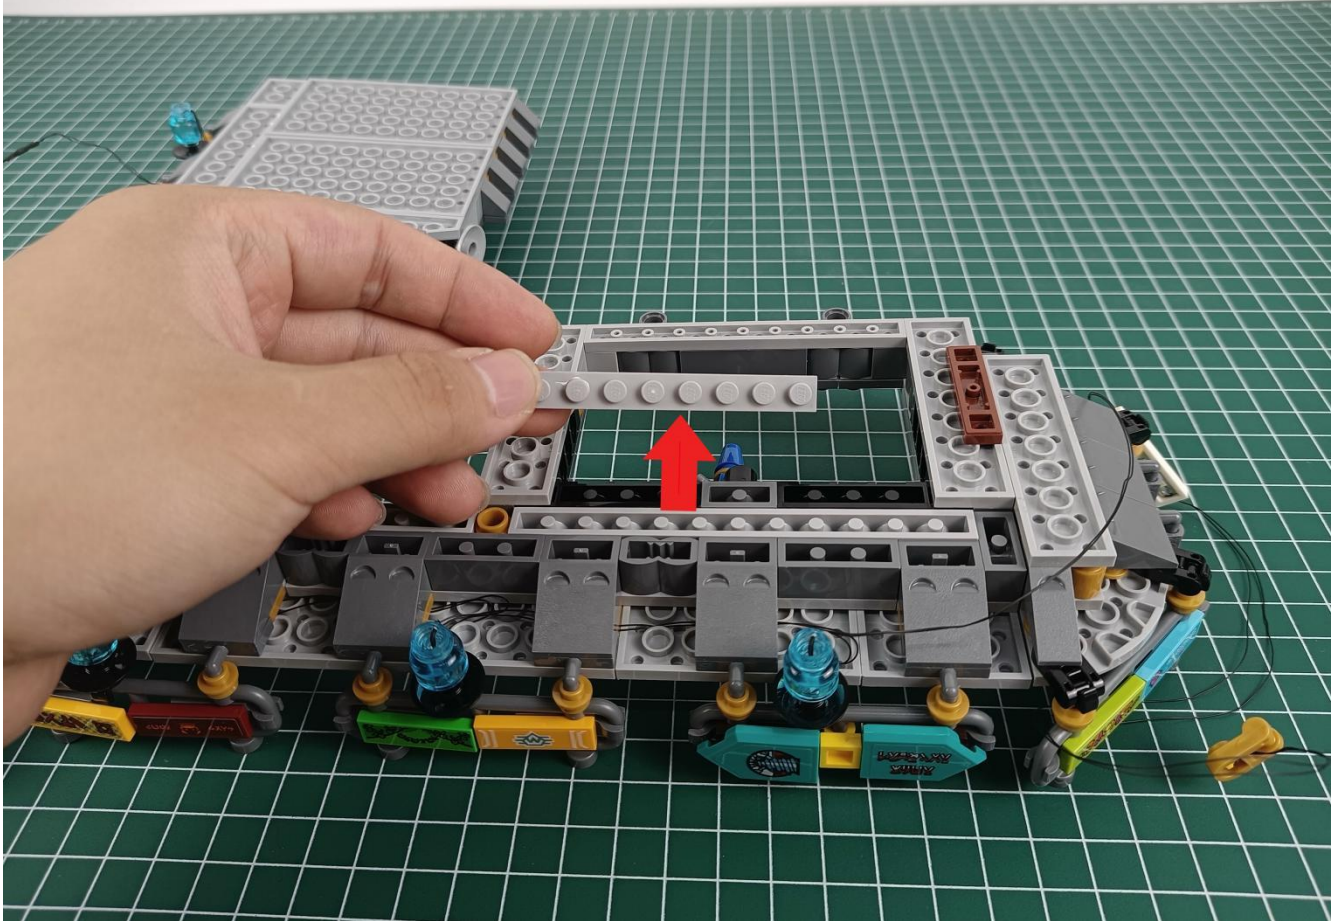

Install the battery, pay attention to the positive and negative poles.

Connect the USB power cord to the battery box.

Take out the 4 expansion boards from the No. 5 bag.

Please pay more attention and carefully using the connector for it is small. The “=” of the 2P interface is aligned with the “=” of the expansion board. The “=” on the expansion board refers to the two outside solder joints, not the two metal pins inside the jack.

Please be careful when installing since the lamp thread is slender. Cannot be pressed against the raised position of the building block. It should pass along the gap, otherwise the lamp wire will be pinched.

Step 2 : Installation

start installation:

Complete install and plug in the power to try it.

Above creative ideas and instructions are provide by our designers.

But we treasure your suggestions or opinions on below.