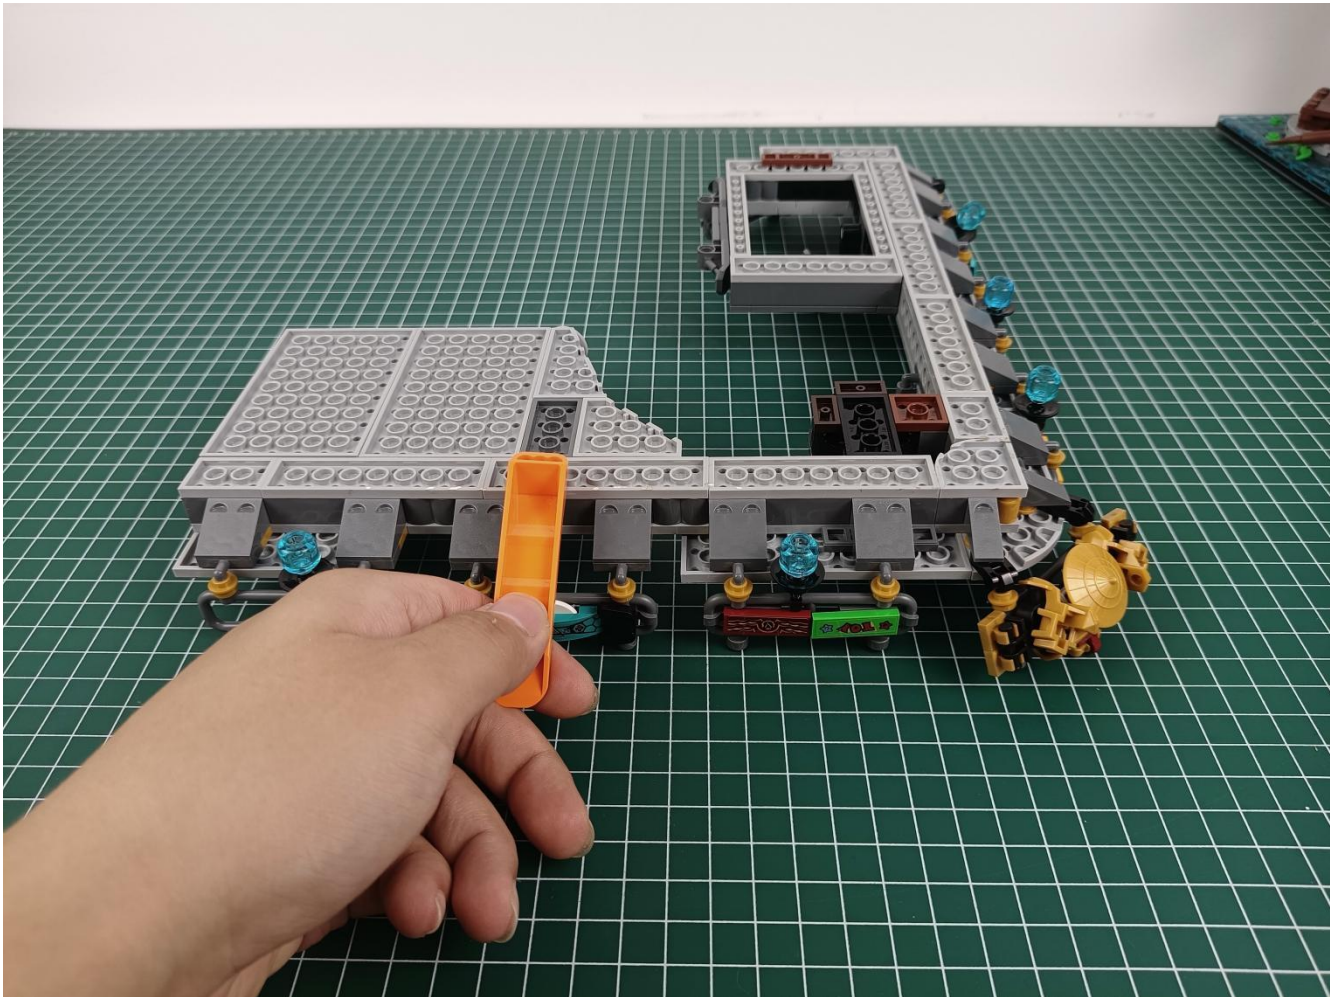

Install the battery, pay attention to the positive and negative poles.

Connect the USB power cord to the battery box.

Take out the 4 expansion boards from the No. 5 bag.

Please pay more attention and carefully using the connector for it is small. The “=” of the 2P interface is aligned with the “=” of the expansion board. The “=” on the expansion board refers to the two outside solder joints, not the two metal pins inside the jack.

Please be careful when installing since the lamp thread is slender. Cannot be pressed against the raised position of the building block. It should pass along the gap, otherwise the lamp wire will be pinched.

Step 2 : Installation

start installation:

Complete install and plug in the power to try it.

Above creative ideas and instructions are provide by our designers.

But we treasure your suggestions or opinions on below.