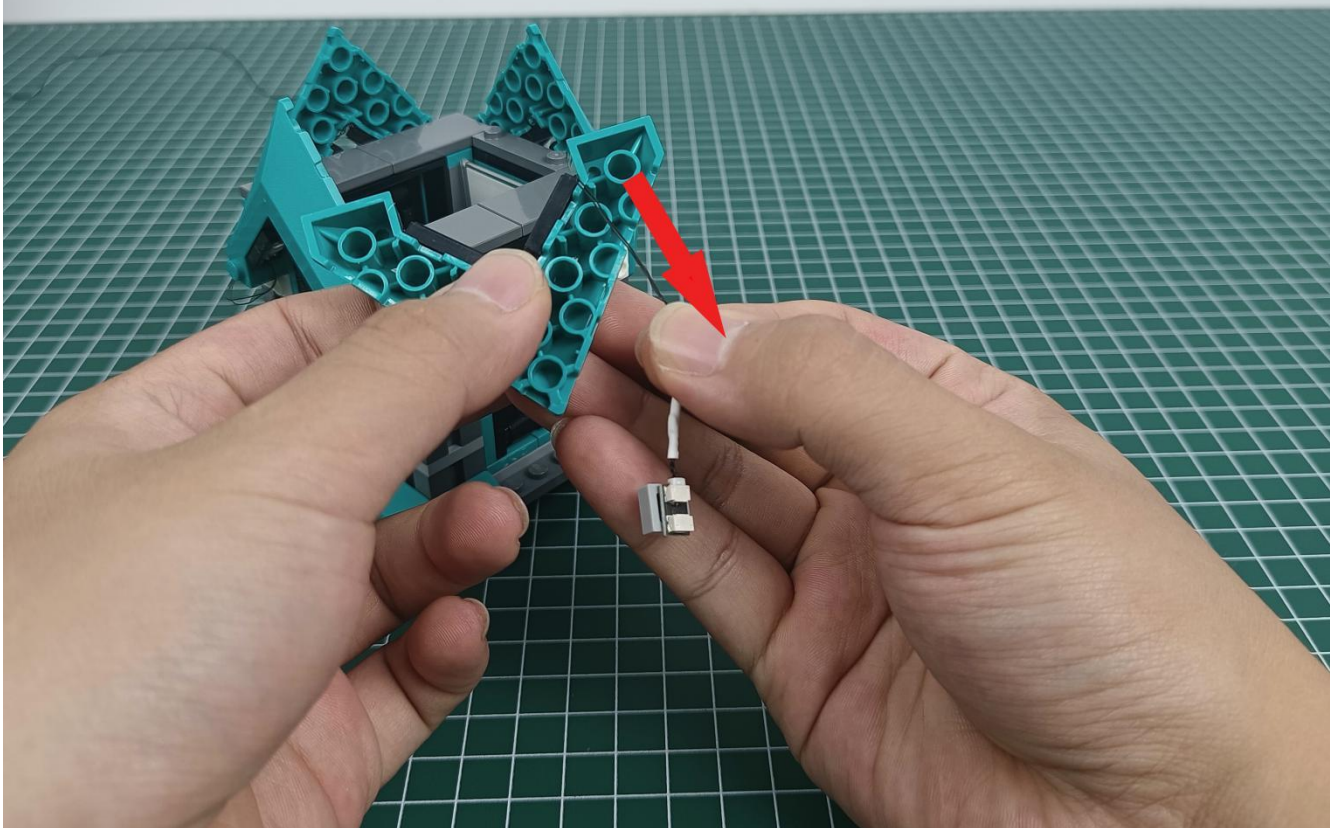

Install the battery, pay attention to the positive and negative poles.

Connect the USB power cord to the battery box.

Take out the 4 expansion boards from the No. 5 bag.

Please pay more attention and carefully using the connector for it is small. The “=” of the 2P interface is aligned with the “=” of the expansion board. The “=” on the expansion board refers to the two outside solder joints, not the two metal pins inside the jack.

Please be careful when installing since the lamp thread is slender. Cannot be pressed against the raised position of the building block. It should pass along the gap, otherwise the lamp wire will be pinched.

Step 2 : Installation

start installation:

Complete install and plug in the power to try it.

Above creative ideas and instructions are provide by our designers.

But we treasure your suggestions or opinions on below.