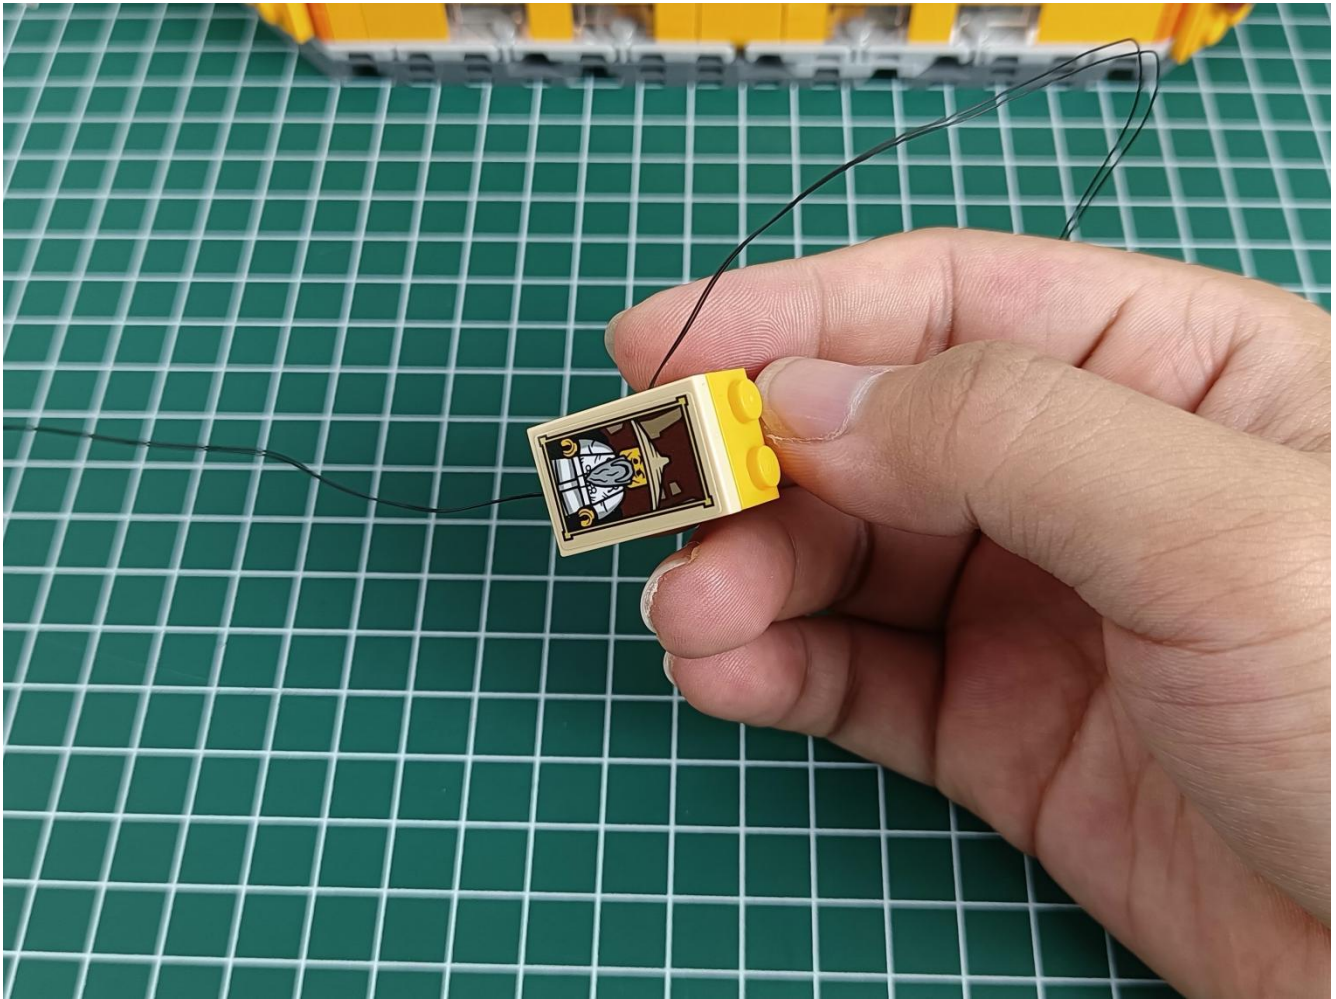

Install the battery, pay attention to the positive and negative poles.

Connect the USB power cord to the battery box.

Take out the 4 expansion boards from the No. 5 bag.

Please pay more attention and carefully using the connector for it is small. The “=” of the 2P interface is aligned with the “=” of the expansion board. The “=” on the expansion board refers to the two outside solder joints, not the two metal pins inside the jack.

Please be careful when installing since the lamp thread is slender. Cannot be pressed against the raised position of the building block. It should pass along the gap, otherwise the lamp wire will be pinched.

Step 2 : Installation

start installation:

Complete install and plug in the power to try it.

Above creative ideas and instructions are provide by our designers.

But we treasure your suggestions or opinions on below.