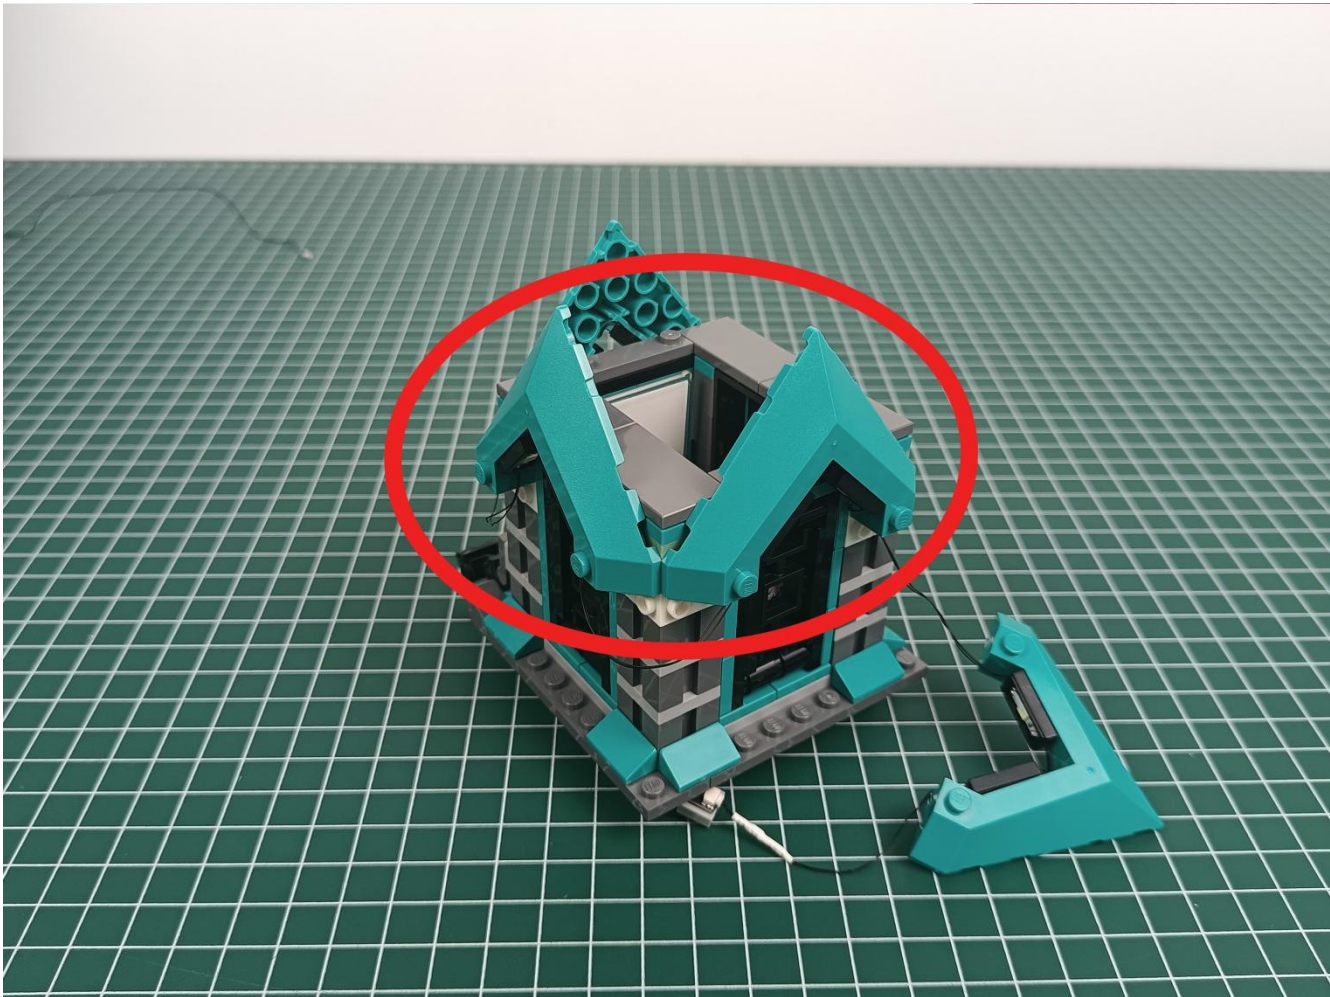

Install the battery, pay attention to the positive and negative poles.

Connect the USB power cord to the battery box.

Take out the 4 expansion boards from the No. 5 bag.

Please pay more attention and carefully using the connector for it is small. The “=” of the 2P interface is aligned with the “=” of the expansion board. The “=” on the expansion board refers to the two outside solder joints, not the two metal pins inside the jack.

Please be careful when installing since the lamp thread is slender. Cannot be pressed against the raised position of the building block. It should pass along the gap, otherwise the lamp wire will be pinched.

Step 2 : Installation

start installation:

Complete install and plug in the power to try it.

Above creative ideas and instructions are provide by our designers.

But we treasure your suggestions or opinions on below.