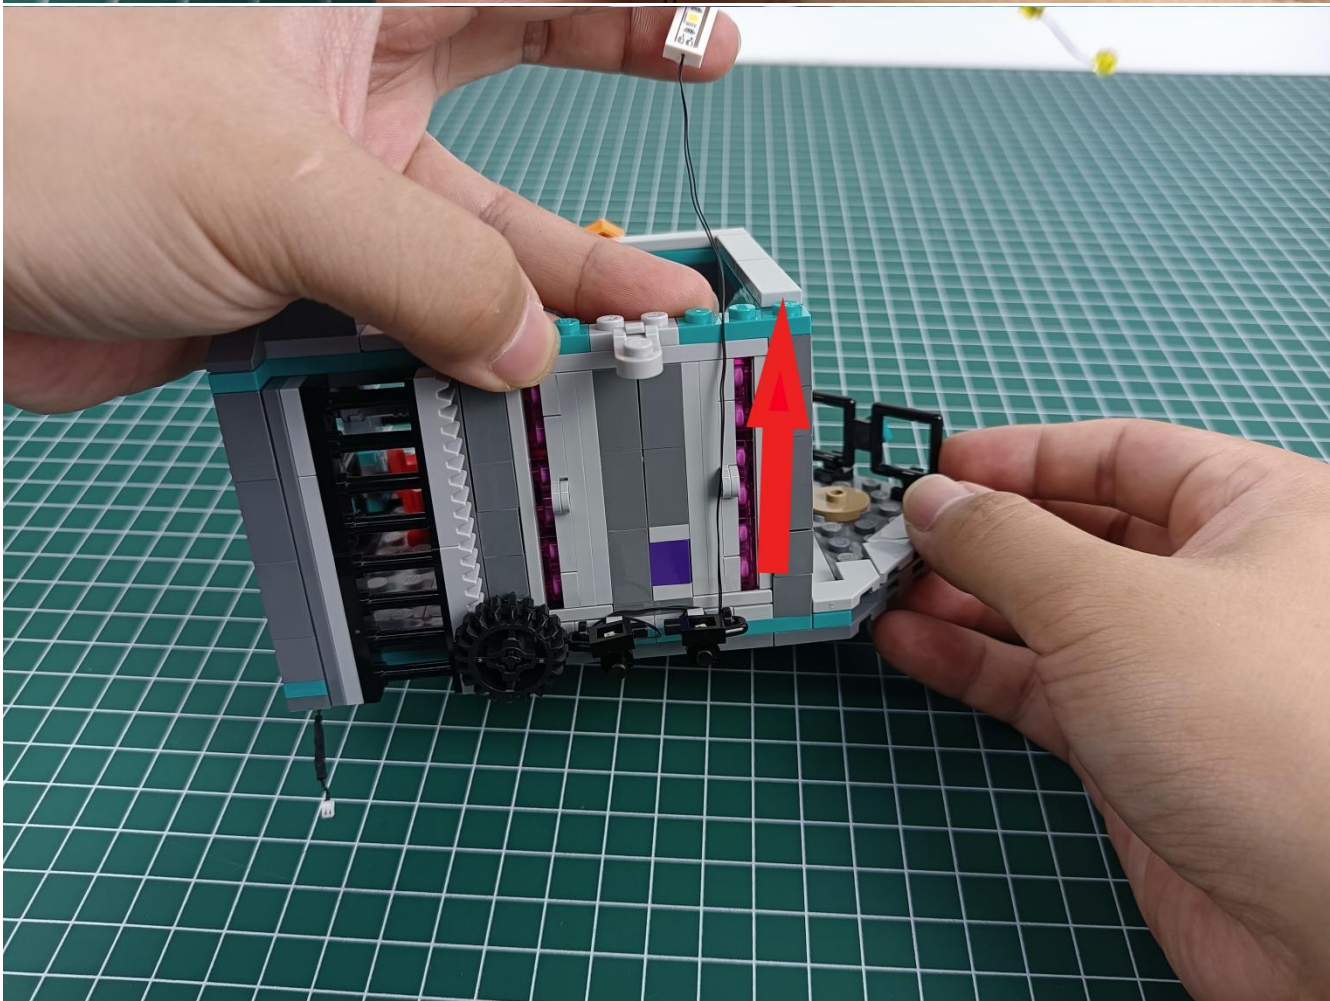

Install the battery, pay attention to the positive and negative poles.

Connect the USB power cord to the battery box.

Take out the 4 expansion boards from the No. 5 bag.

Please pay more attention and carefully using the connector for it is small. The “=” of the 2P interface is aligned with the “=” of the expansion board. The “=” on the expansion board refers to the two outside solder joints, not the two metal pins inside the jack.

Please be careful when installing since the lamp thread is slender. Cannot be pressed against the raised position of the building block. It should pass along the gap, otherwise the lamp wire will be pinched.

Step 2 : Installation

start installation:

Complete install and plug in the power to try it.

Above creative ideas and instructions are provide by our designers.

But we treasure your suggestions or opinions on below.