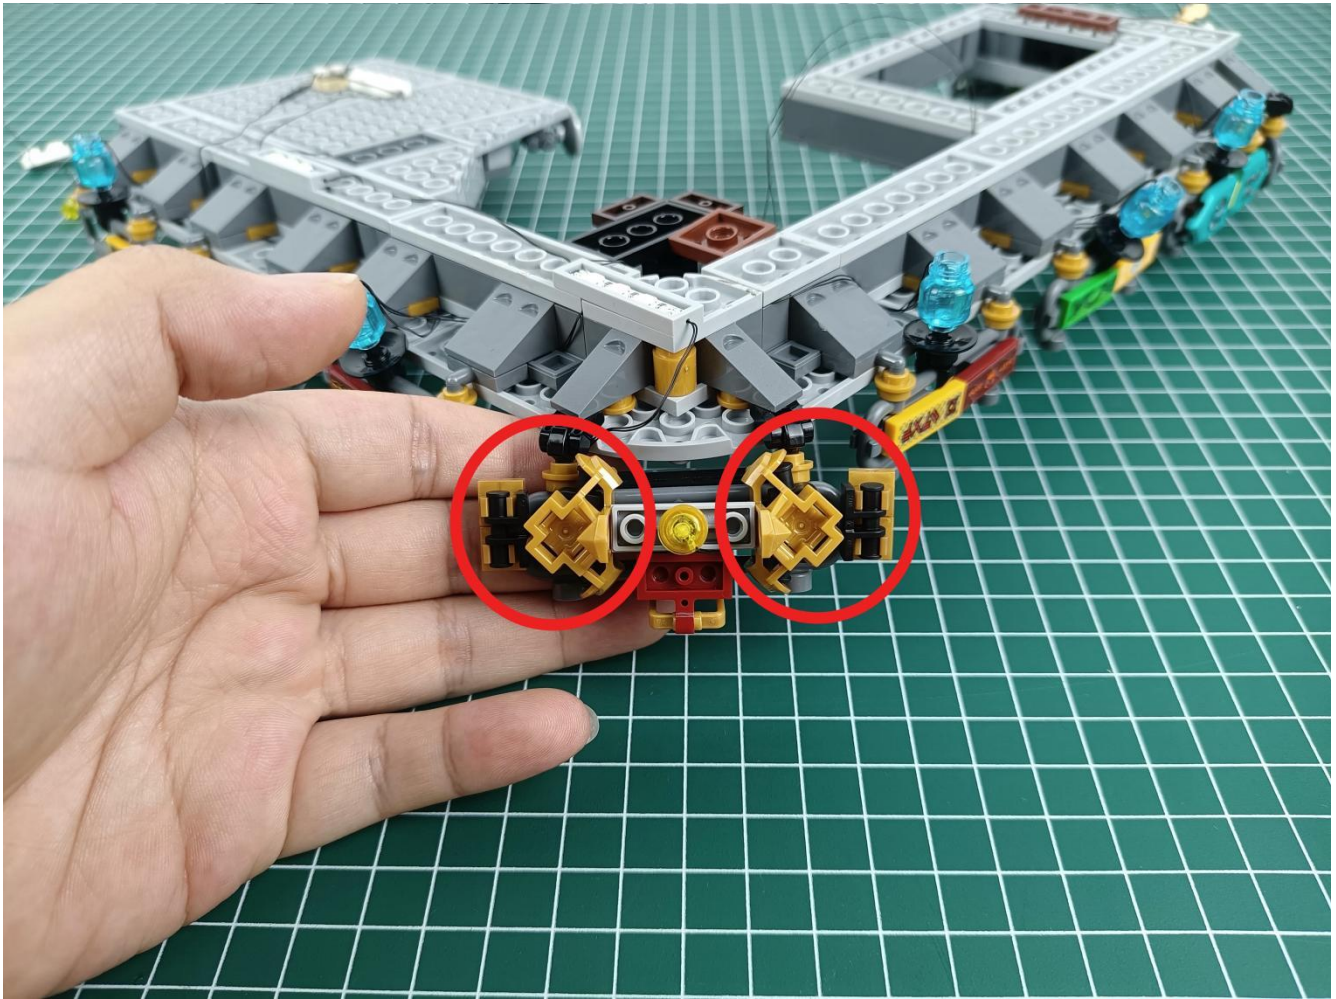

Install the battery, pay attention to the positive and negative poles.

Connect the USB power cord to the battery box.

Take out the 4 expansion boards from the No. 5 bag.

Please pay more attention and carefully using the connector for it is small. The “=” of the 2P interface is aligned with the “=” of the expansion board. The “=” on the expansion board refers to the two outside solder joints, not the two metal pins inside the jack.

Please be careful when installing since the lamp thread is slender. Cannot be pressed against the raised position of the building block. It should pass along the gap, otherwise the lamp wire will be pinched.

Step 2 : Installation

start installation:

Complete install and plug in the power to try it.

Above creative ideas and instructions are provide by our designers.

But we treasure your suggestions or opinions on below.