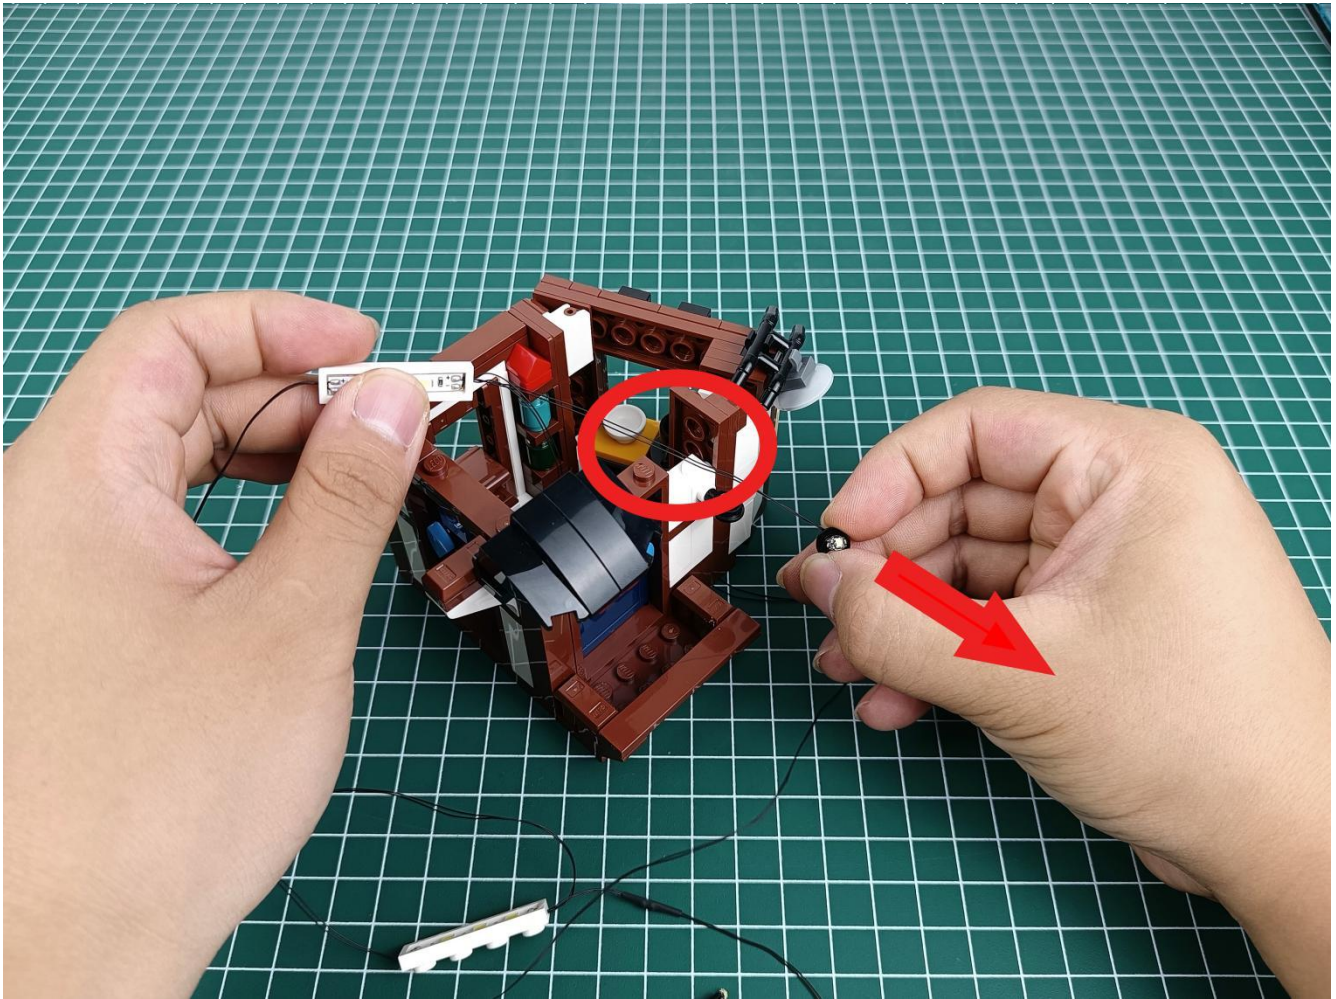

Install the battery, pay attention to the positive and negative poles.

Connect the USB power cord to the battery box.

Take out the 4 expansion boards from the No. 5 bag.

Please pay more attention and carefully using the connector for it is small. The “=” of the 2P interface is aligned with the “=” of the expansion board. The “=” on the expansion board refers to the two outside solder joints, not the two metal pins inside the jack.

Please be careful when installing since the lamp thread is slender. Cannot be pressed against the raised position of the building block. It should pass along the gap, otherwise the lamp wire will be pinched.

Step 2 : Installation

start installation:

Complete install and plug in the power to try it.

Above creative ideas and instructions are provide by our designers.

But we treasure your suggestions or opinions on below.