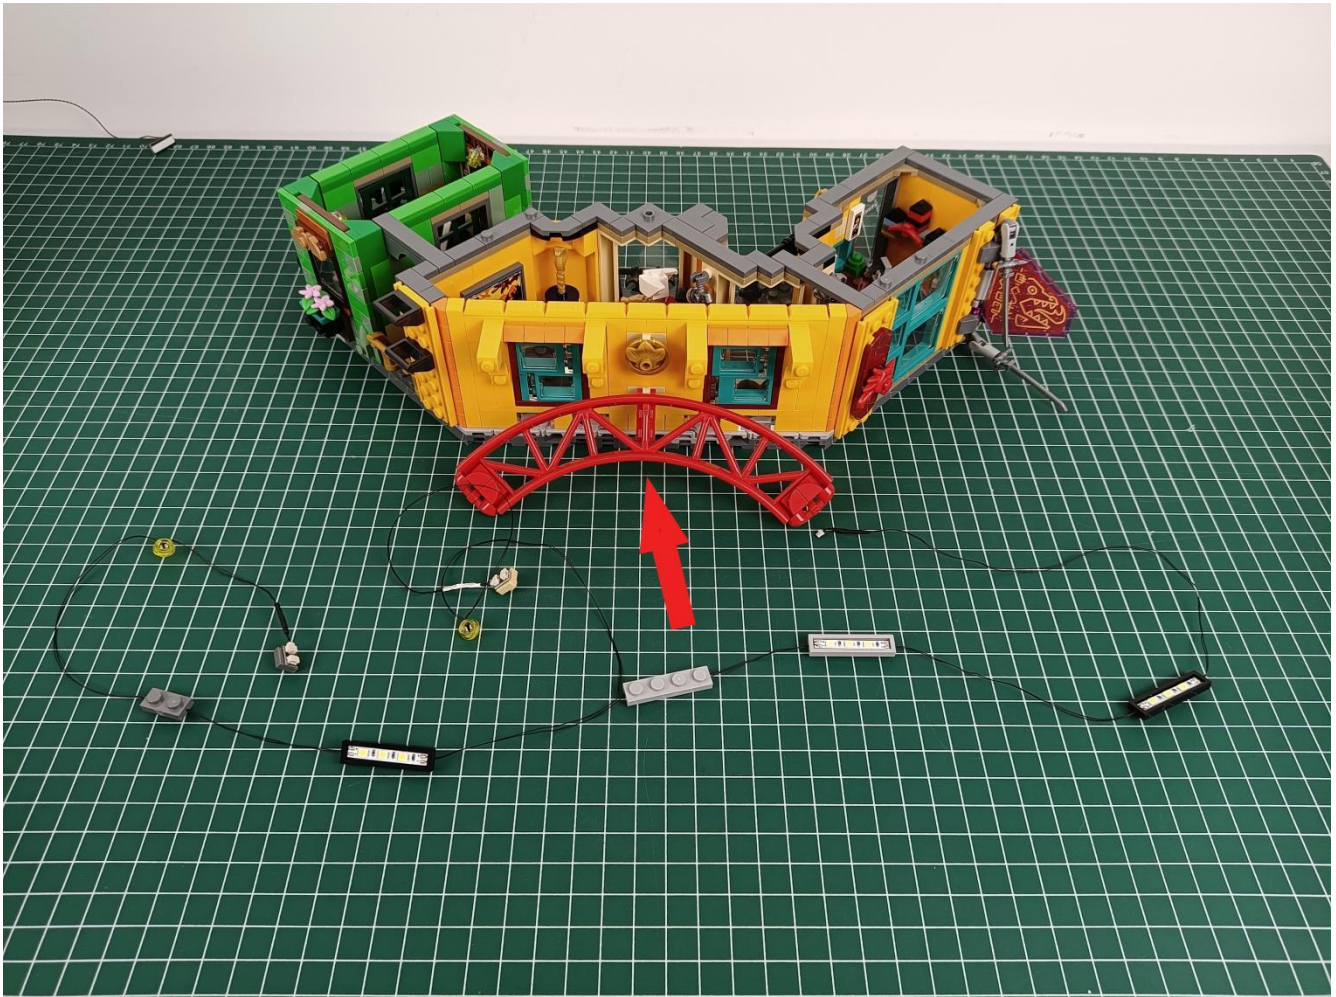

Install the battery, pay attention to the positive and negative poles.

Connect the USB power cord to the battery box.

Take out the 4 expansion boards from the No. 5 bag.

Please pay more attention and carefully using the connector for it is small. The “=” of the 2P interface is aligned with the “=” of the expansion board. The “=” on the expansion board refers to the two outside solder joints, not the two metal pins inside the jack.

Please be careful when installing since the lamp thread is slender. Cannot be pressed against the raised position of the building block. It should pass along the gap, otherwise the lamp wire will be pinched.

Step 2 : Installation

start installation:

Complete install and plug in the power to try it.

Above creative ideas and instructions are provide by our designers.

But we treasure your suggestions or opinions on below.