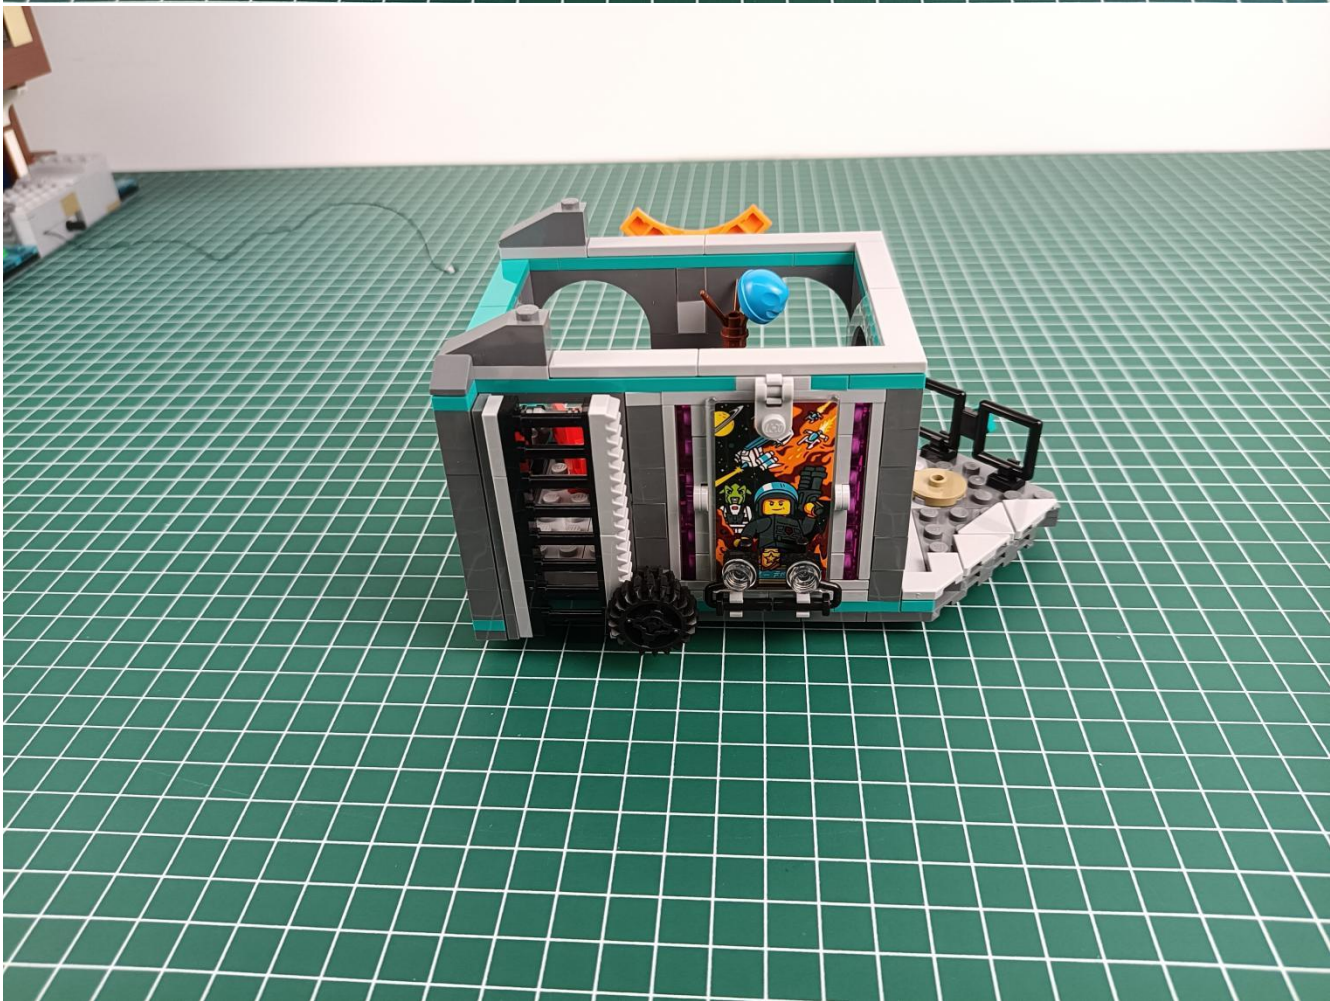

Install the battery, pay attention to the positive and negative poles.

Connect the USB power cord to the battery box.

Take out the 4 expansion boards from the No. 5 bag.

Please pay more attention and carefully using the connector for it is small. The “=” of the 2P interface is aligned with the “=” of the expansion board. The “=” on the expansion board refers to the two outside solder joints, not the two metal pins inside the jack.

Please be careful when installing since the lamp thread is slender. Cannot be pressed against the raised position of the building block. It should pass along the gap, otherwise the lamp wire will be pinched.

Step 2 : Installation

start installation:

Complete install and plug in the power to try it.

Above creative ideas and instructions are provide by our designers.

But we treasure your suggestions or opinions on below.