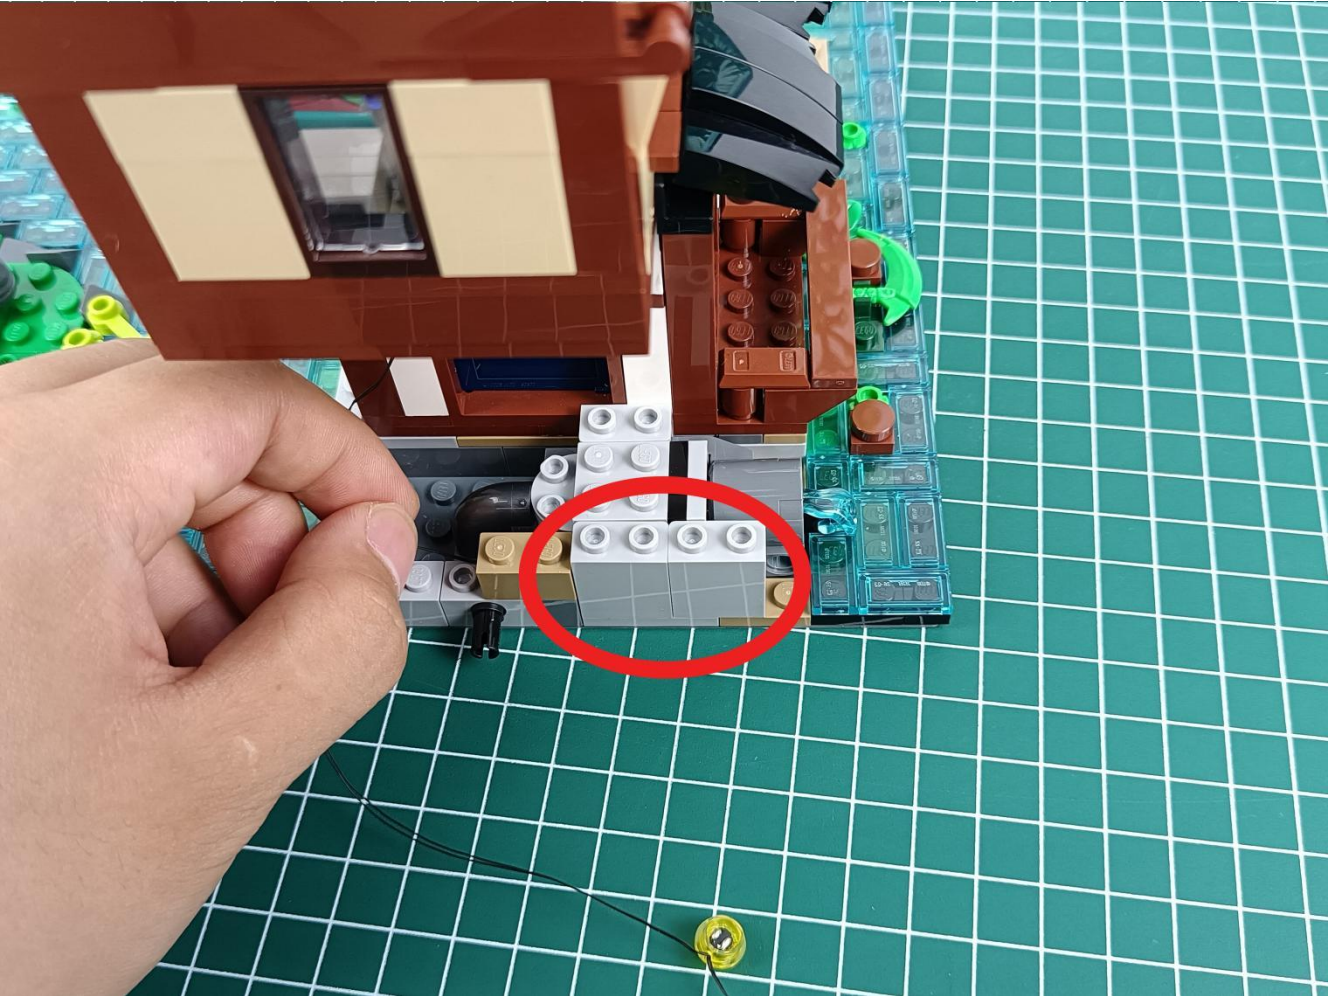

Install the battery, pay attention to the positive and negative poles.

Connect the USB power cord to the battery box.

Take out the 4 expansion boards from the No. 5 bag.

Please pay more attention and carefully using the connector for it is small. The “=” of the 2P interface is aligned with the “=” of the expansion board. The “=” on the expansion board refers to the two outside solder joints, not the two metal pins inside the jack.

Please be careful when installing since the lamp thread is slender. Cannot be pressed against the raised position of the building block. It should pass along the gap, otherwise the lamp wire will be pinched.

Step 2 : Installation

start installation:

Complete install and plug in the power to try it.

Above creative ideas and instructions are provide by our designers.

But we treasure your suggestions or opinions on below.