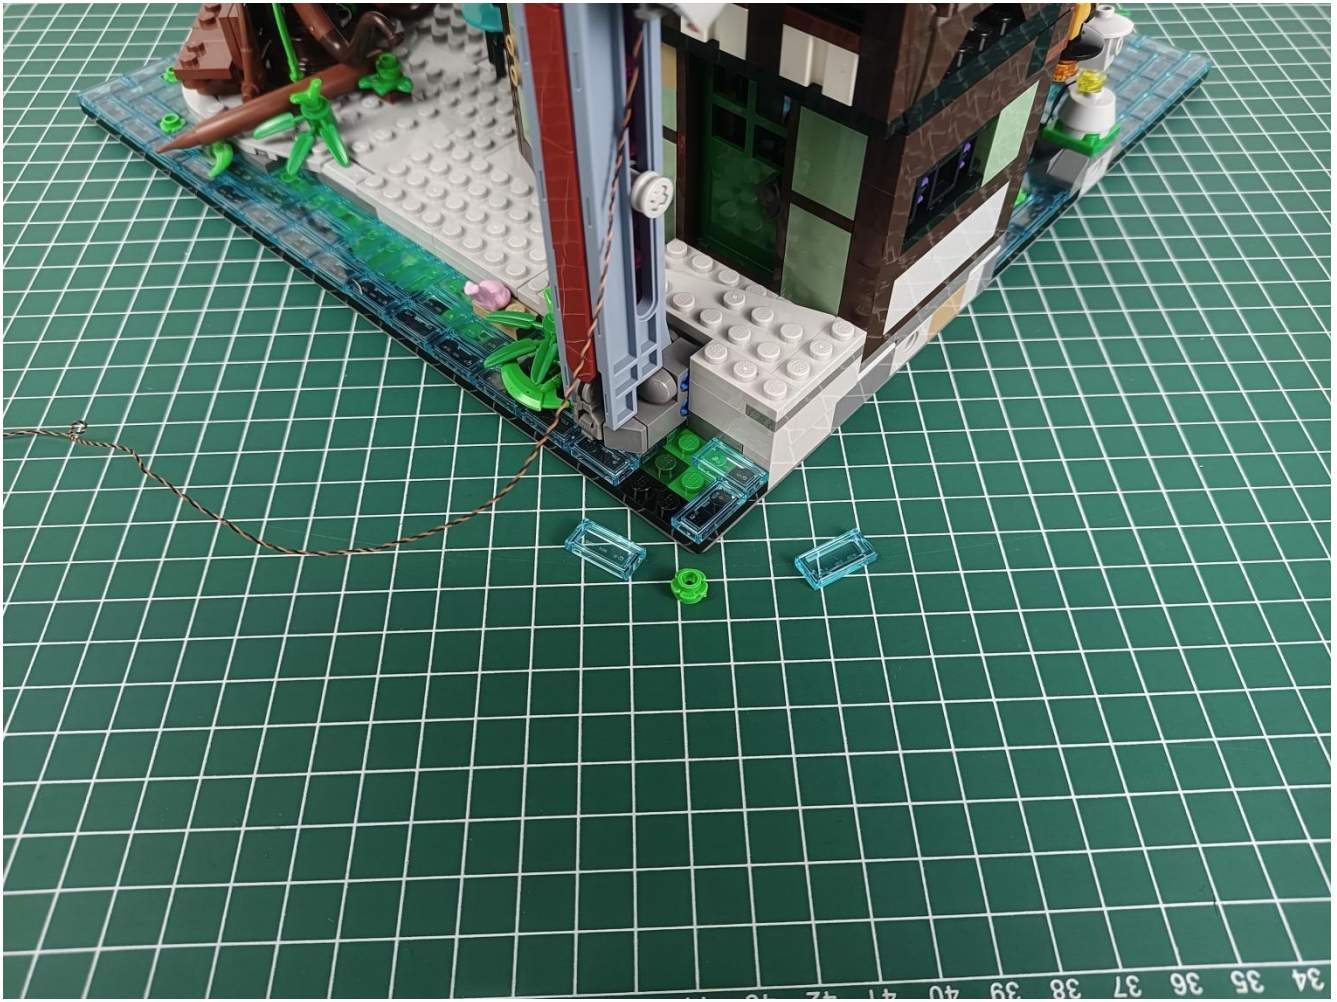

Please be careful when installing since the lamp thread is slender. Cannot be pressed against the raised position of the building block. It should pass along the gap, otherwise the lamp wire will be pinched.

Step 2 : Installation

start installation:

Complete install and plug in the power to try it.

Above creative ideas and instructions are provide by our designers.

But we treasure your suggestions or opinions on below.