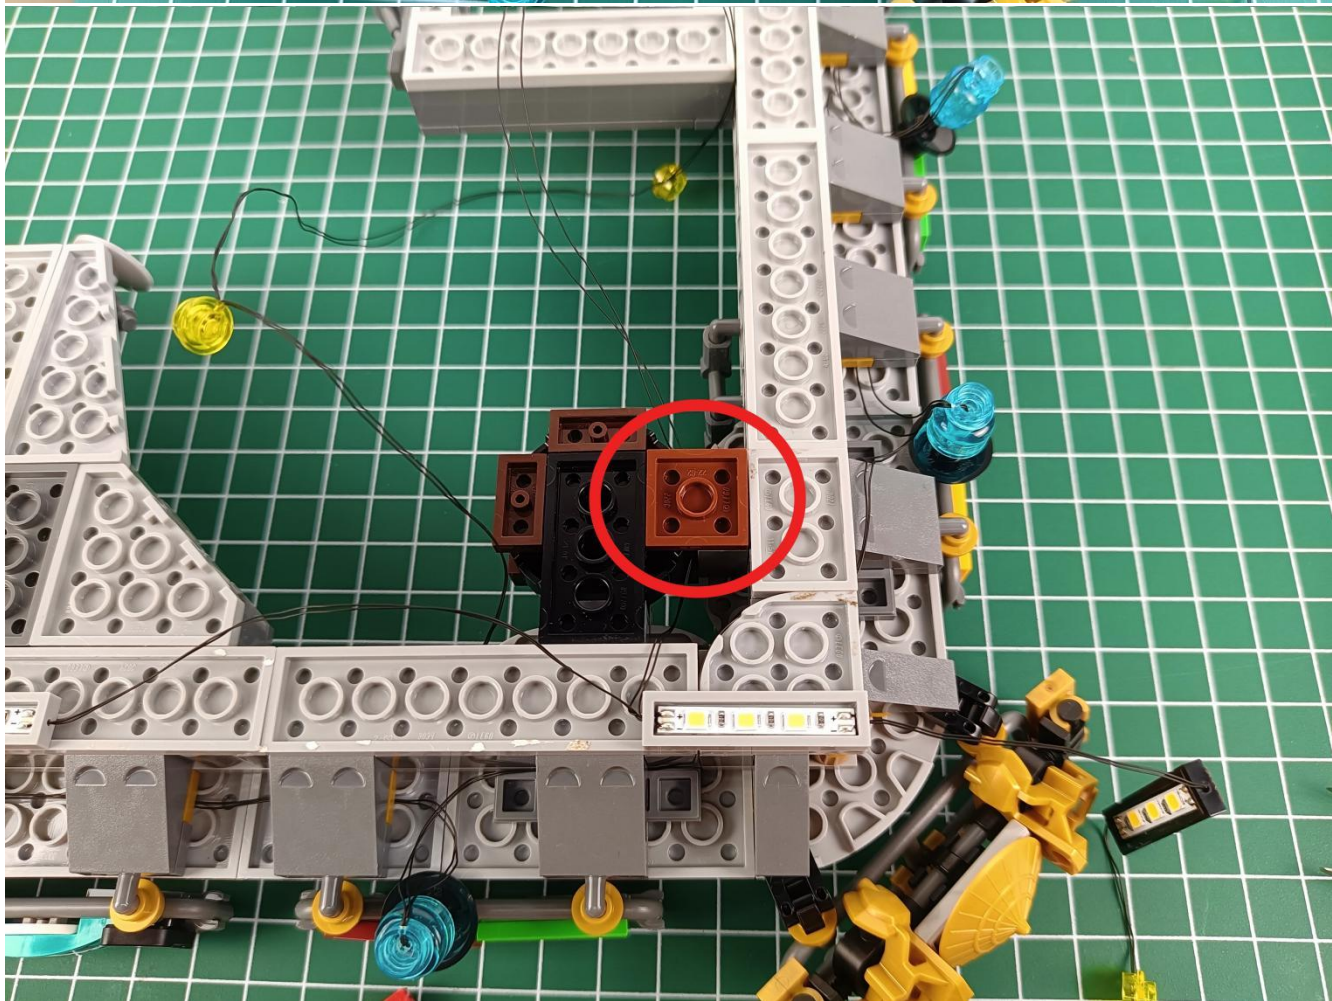

Install the battery, pay attention to the positive and negative poles.

Connect the USB power cord to the battery box.

Take out the 4 expansion boards from the No. 5 bag.

Please pay more attention and carefully using the connector for it is small. The “=” of the 2P interface is aligned with the “=” of the expansion board. The “=” on the expansion board refers to the two outside solder joints, not the two metal pins inside the jack.

Please be careful when installing since the lamp thread is slender. Cannot be pressed against the raised position of the building block. It should pass along the gap, otherwise the lamp wire will be pinched.

Step 2 : Installation

start installation:

Complete install and plug in the power to try it.

Above creative ideas and instructions are provide by our designers.

But we treasure your suggestions or opinions on below.