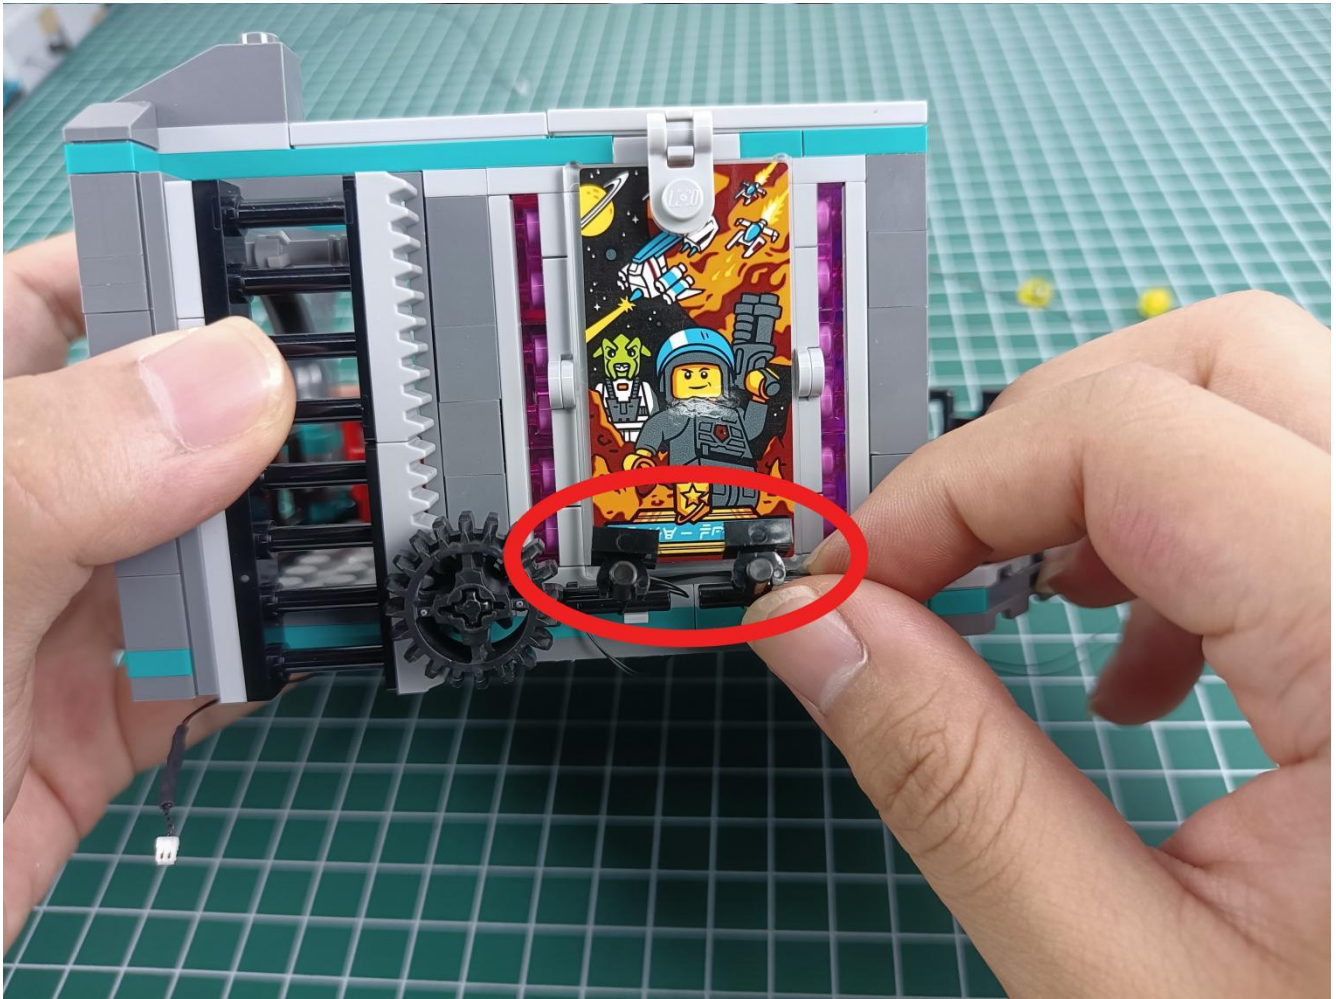

Step 1 : Test

Available power supply devices for USB power cord.

USB connectors to connect devices

This item have totally 7 packs included (one is a freebie battery box, not included battery).

Take out the accessories in the No. 6 bag (the parts used in this article are all samples, which are slightly different from the finished product, please forgive me).

Install the battery, pay attention to the positive and negative poles.

Connect the USB power cord to the battery box.

Take out the 4 expansion boards from the No. 5 bag.

Please pay more attention and carefully using the connector for it is small. The “=” of the 2P interface is aligned with the “=” of the expansion board. The “=” on the expansion board refers to the two outside solder joints, not the two metal pins inside the jack.

Please be careful when installing since the lamp thread is slender. Cannot be pressed against the raised position of the building block. It should pass along the gap, otherwise the lamp wire will be pinched.

Step 2 : Installation

start installation:

Complete install and plug in the power to try it.

Above creative ideas and instructions are provide by our designers.

But we treasure your suggestions or opinions on below.