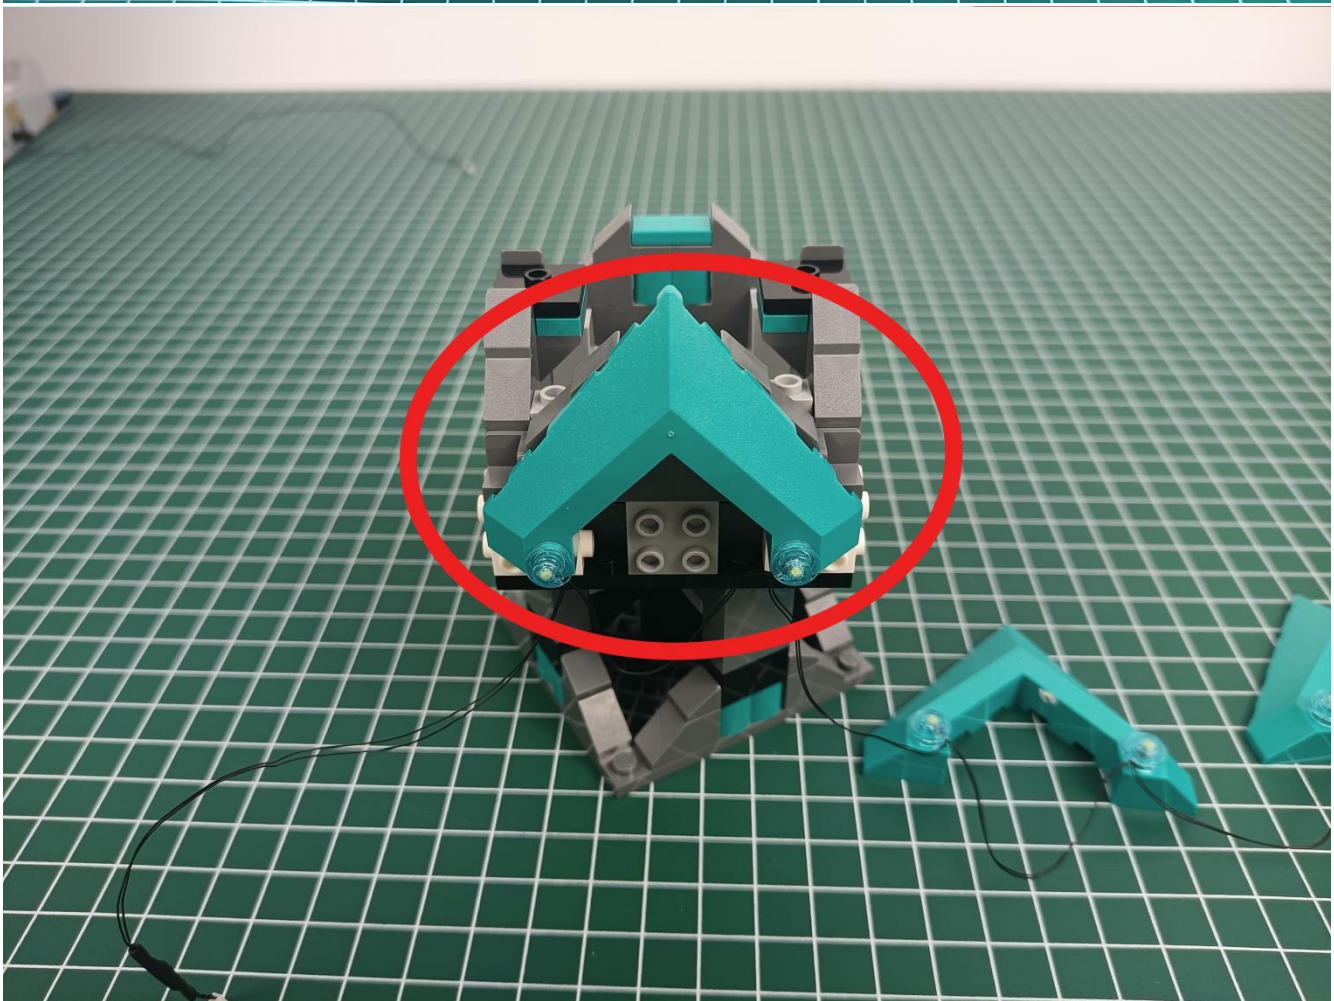

Install the battery, pay attention to the positive and negative poles.

Connect the USB power cord to the battery box.

Take out the 4 expansion boards from the No. 5 bag.

Please pay more attention and carefully using the connector for it is small. The “=” of the 2P interface is aligned with the “=” of the expansion board. The “=” on the expansion board refers to the two outside solder joints, not the two metal pins inside the jack.

Please be careful when installing since the lamp thread is slender. Cannot be pressed against the raised position of the building block. It should pass along the gap, otherwise the lamp wire will be pinched.

Step 2 : Installation

start installation:

Complete install and plug in the power to try it.

Above creative ideas and instructions are provide by our designers.

But we treasure your suggestions or opinions on below.