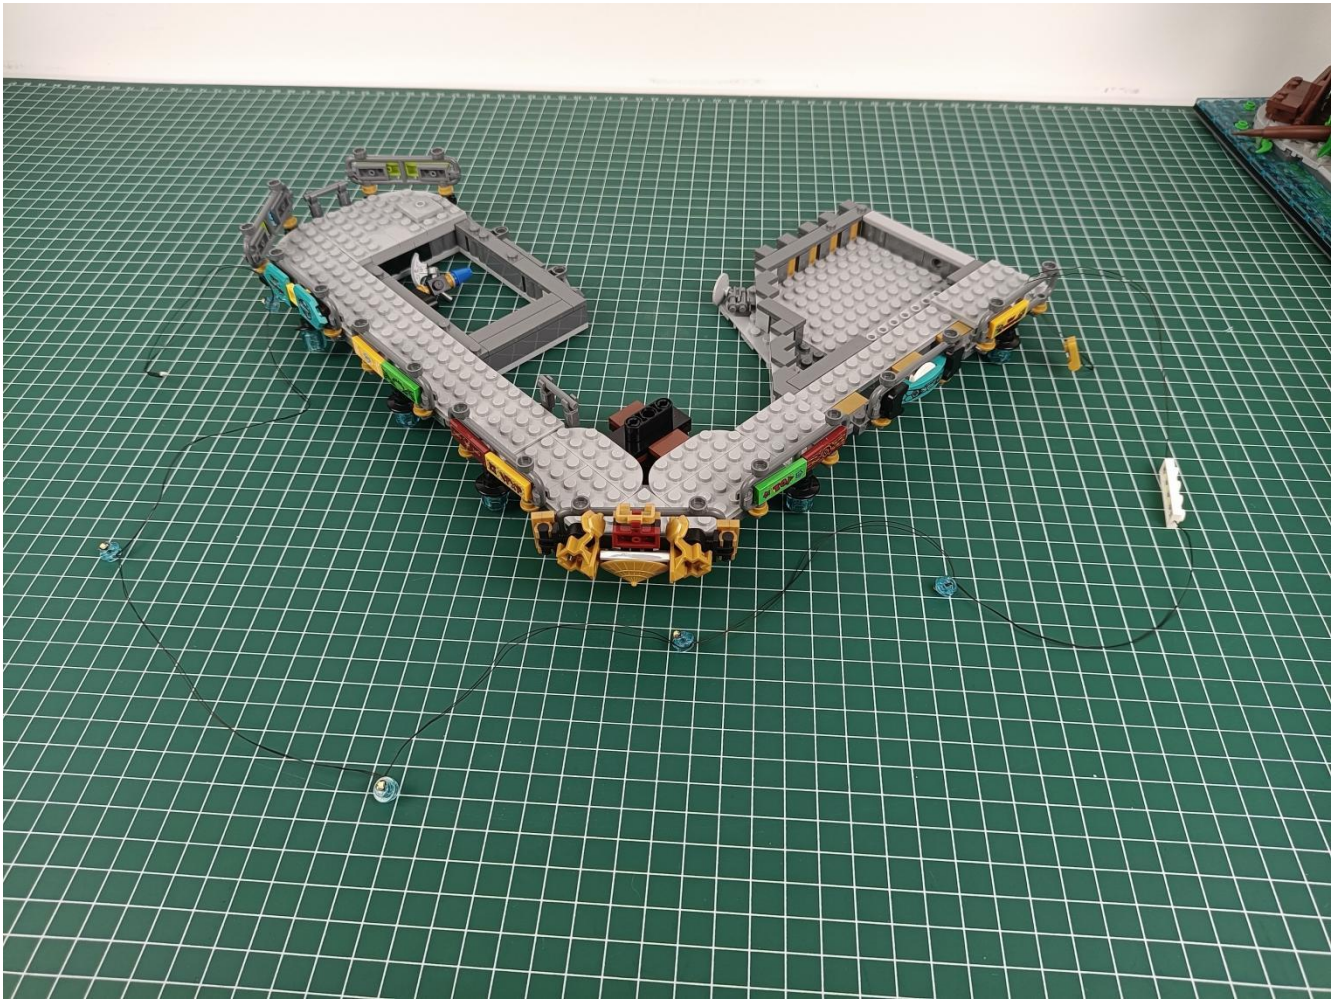

Please be careful when installing since the lamp thread is slender. Cannot be pressed against the raised position of the building block. It should pass along the gap, otherwise the lamp wire will be pinched.

Step 2 : Installation

start installation:

Complete install and plug in the power to try it.

Above creative ideas and instructions are provide by our designers.

But we treasure your suggestions or opinions on below.