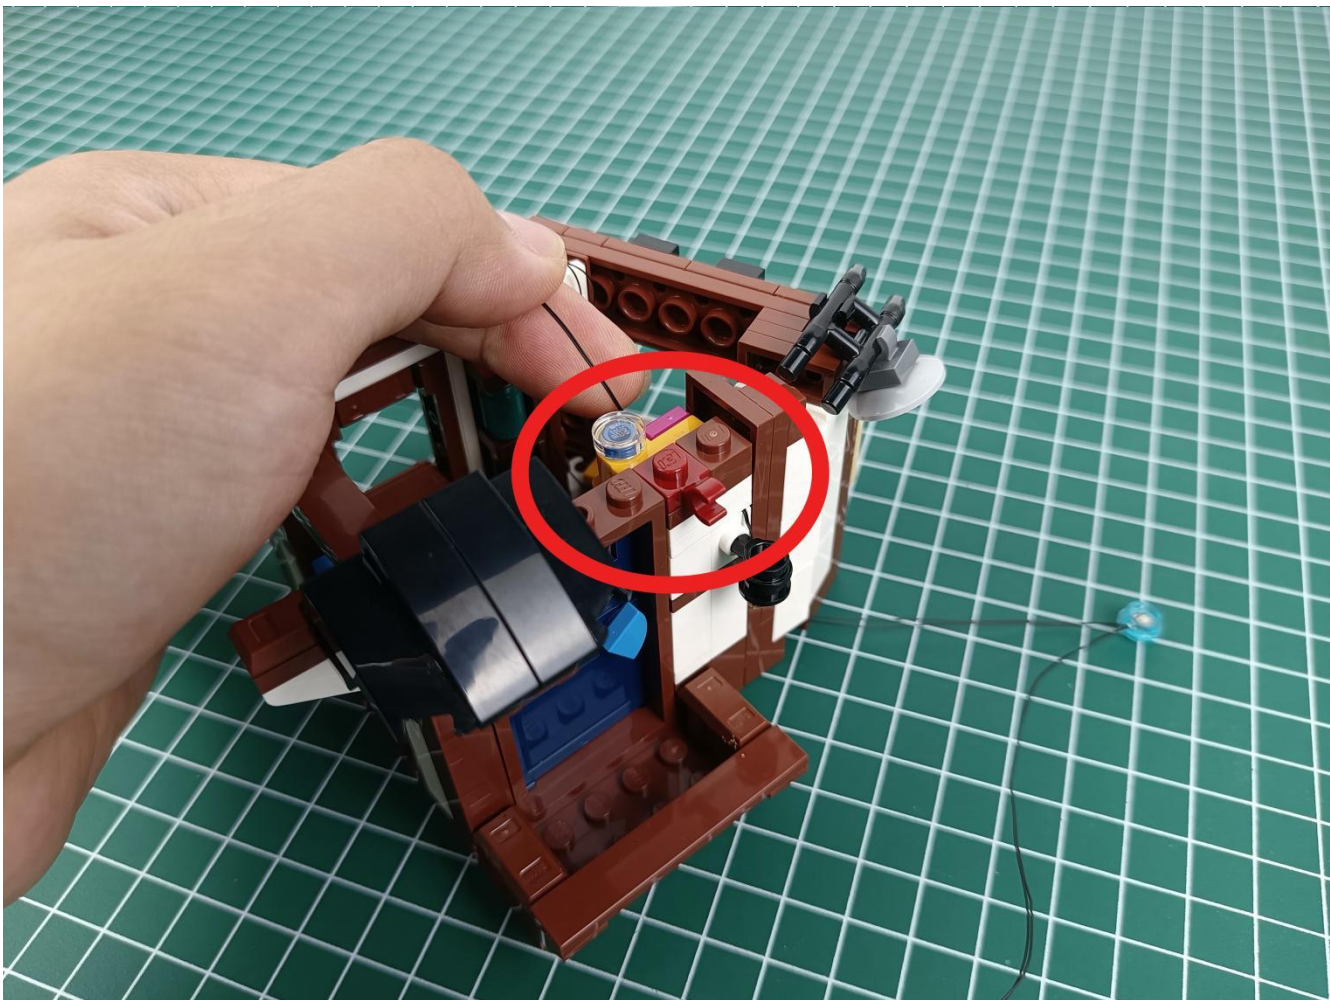

Install the battery, pay attention to the positive and negative poles.

Connect the USB power cord to the battery box.

Take out the 4 expansion boards from the No. 5 bag.

Please pay more attention and carefully using the connector for it is small. The “=” of the 2P interface is aligned with the “=” of the expansion board. The “=” on the expansion board refers to the two outside solder joints, not the two metal pins inside the jack.

Please be careful when installing since the lamp thread is slender. Cannot be pressed against the raised position of the building block. It should pass along the gap, otherwise the lamp wire will be pinched.

Step 2 : Installation

start installation:

Complete install and plug in the power to try it.

Above creative ideas and instructions are provide by our designers.

But we treasure your suggestions or opinions on below.