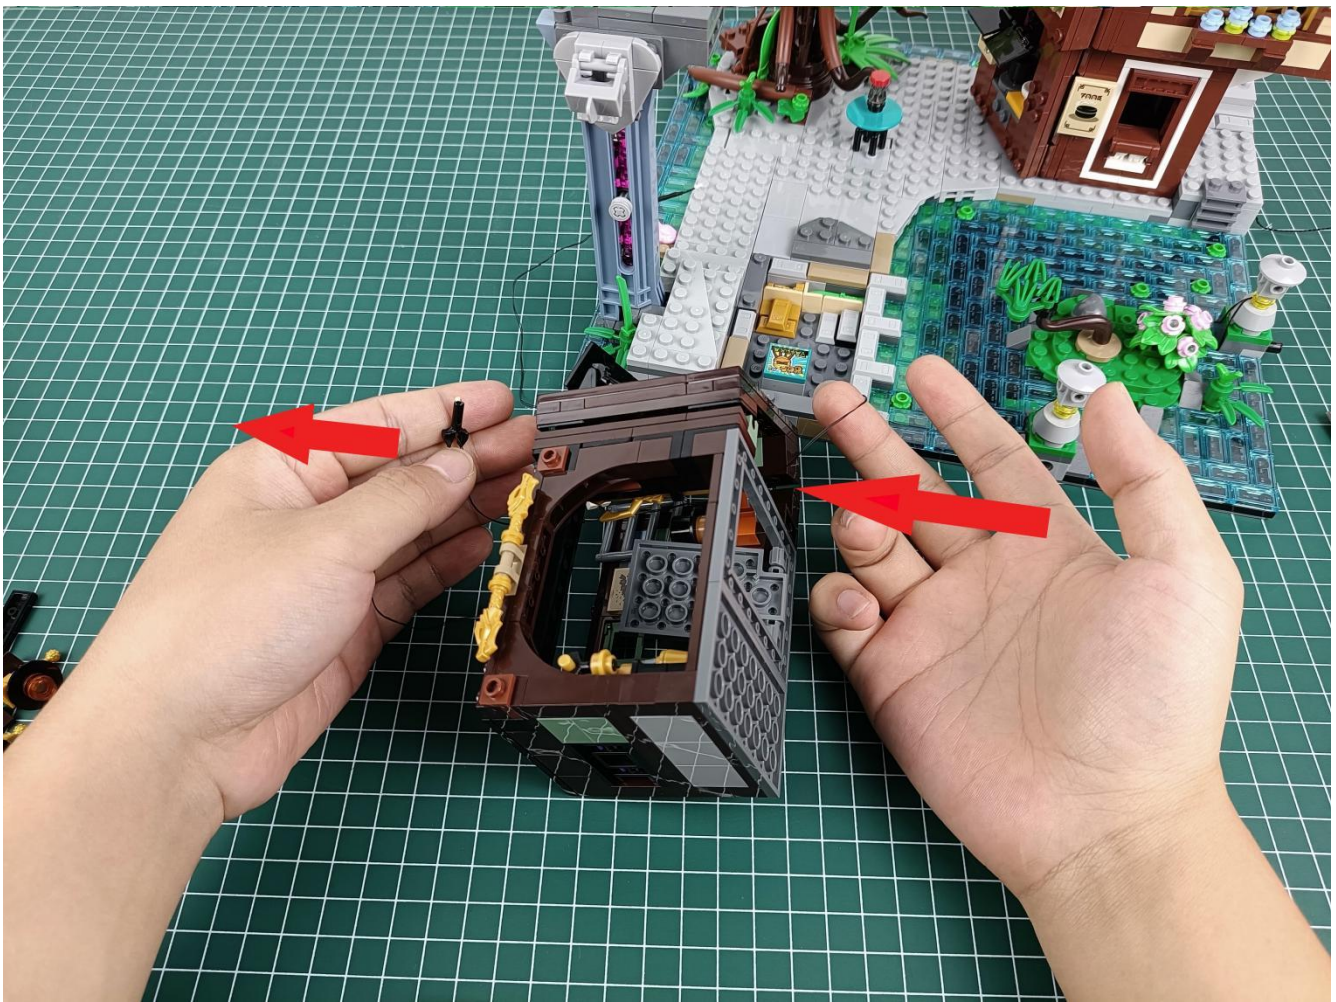

Please be careful when installing since the lamp thread is slender. Cannot be pressed against the raised position of the building block. It should pass along the gap, otherwise the lamp wire will be pinched.

Step 2 : Installation

start installation:

Complete install and plug in the power to try it.

Above creative ideas and instructions are provide by our designers.

But we treasure your suggestions or opinions on below.