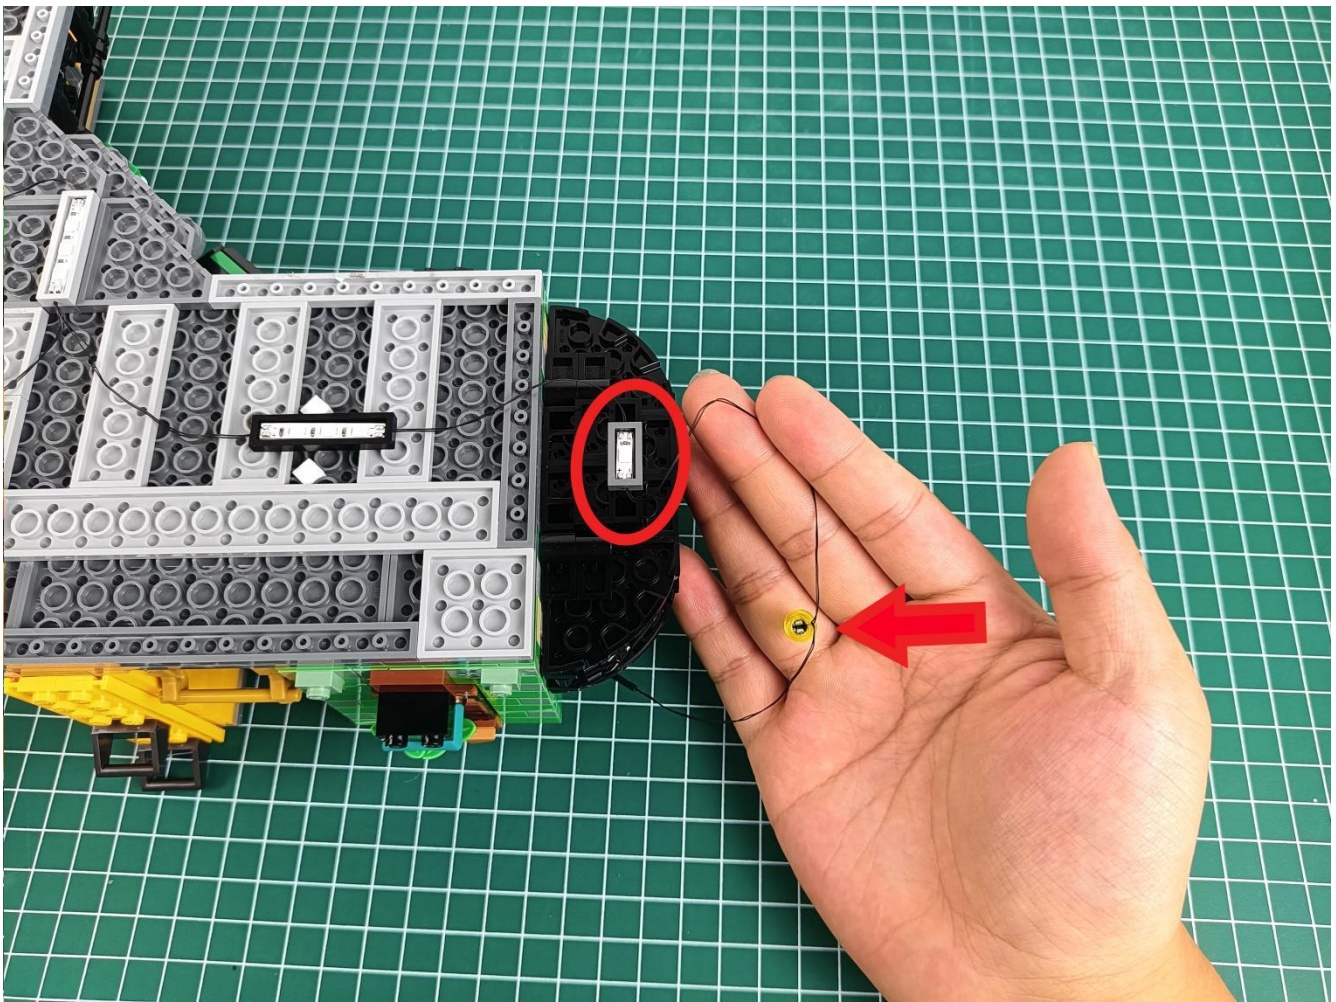

Install the battery, pay attention to the positive and negative poles.

Connect the USB power cord to the battery box.

Take out the 4 expansion boards from the No. 5 bag.

Please pay more attention and carefully using the connector for it is small. The “=” of the 2P interface is aligned with the “=” of the expansion board. The “=” on the expansion board refers to the two outside solder joints, not the two metal pins inside the jack.

Please be careful when installing since the lamp thread is slender. Cannot be pressed against the raised position of the building block. It should pass along the gap, otherwise the lamp wire will be pinched.

Step 2 : Installation

start installation:

Complete install and plug in the power to try it.

Above creative ideas and instructions are provide by our designers.

But we treasure your suggestions or opinions on below.