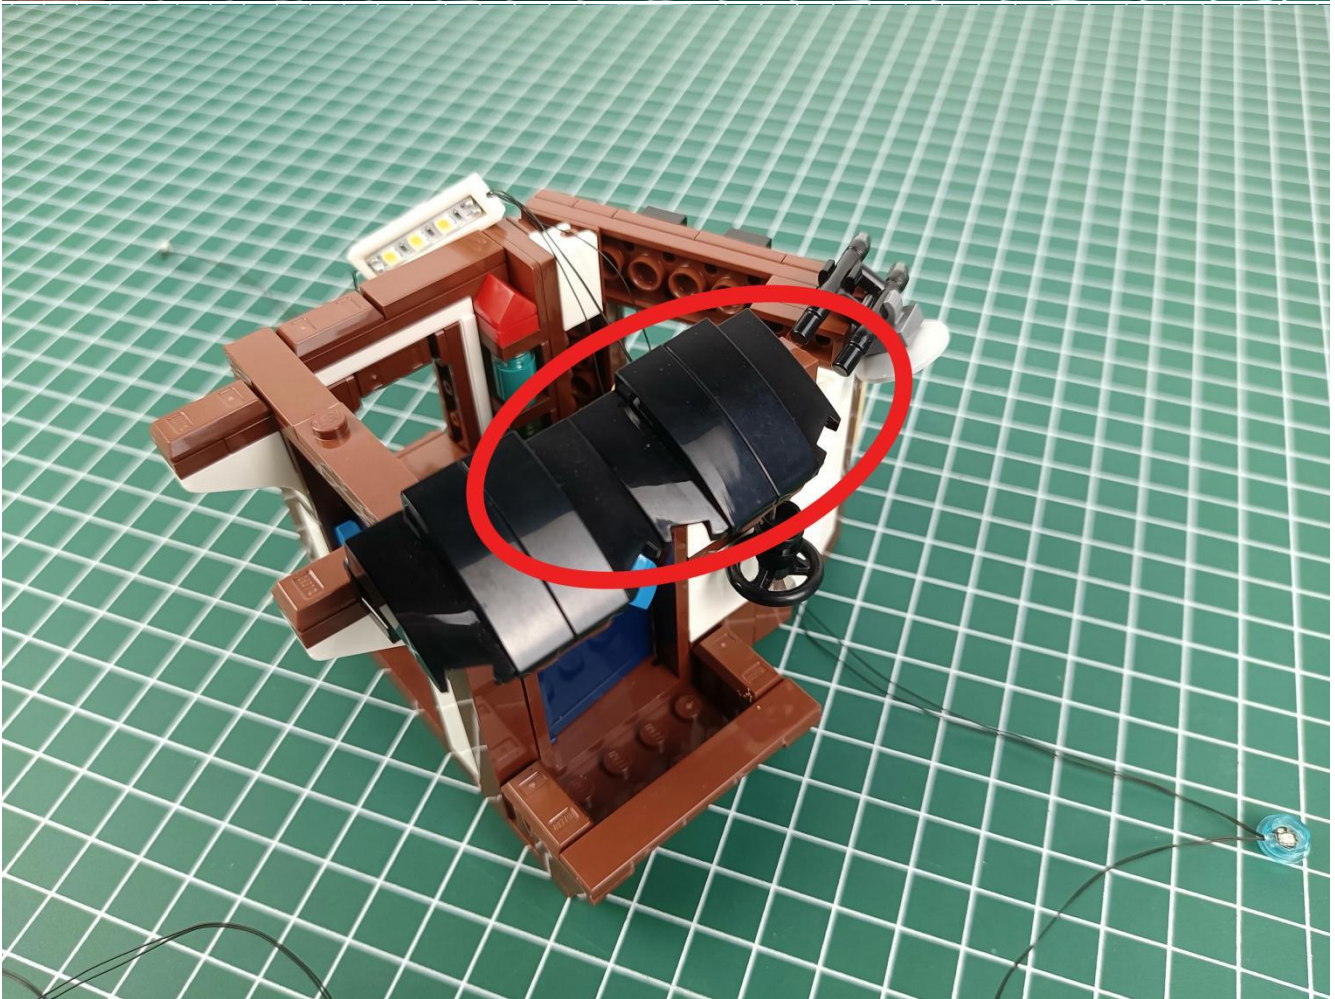

Install the battery, pay attention to the positive and negative poles.

Connect the USB power cord to the battery box.

Take out the 4 expansion boards from the No. 5 bag.

Please pay more attention and carefully using the connector for it is small. The “=” of the 2P interface is aligned with the “=” of the expansion board. The “=” on the expansion board refers to the two outside solder joints, not the two metal pins inside the jack.

Please be careful when installing since the lamp thread is slender. Cannot be pressed against the raised position of the building block. It should pass along the gap, otherwise the lamp wire will be pinched.

Step 2 : Installation

start installation:

Complete install and plug in the power to try it.

Above creative ideas and instructions are provide by our designers.

But we treasure your suggestions or opinions on below.