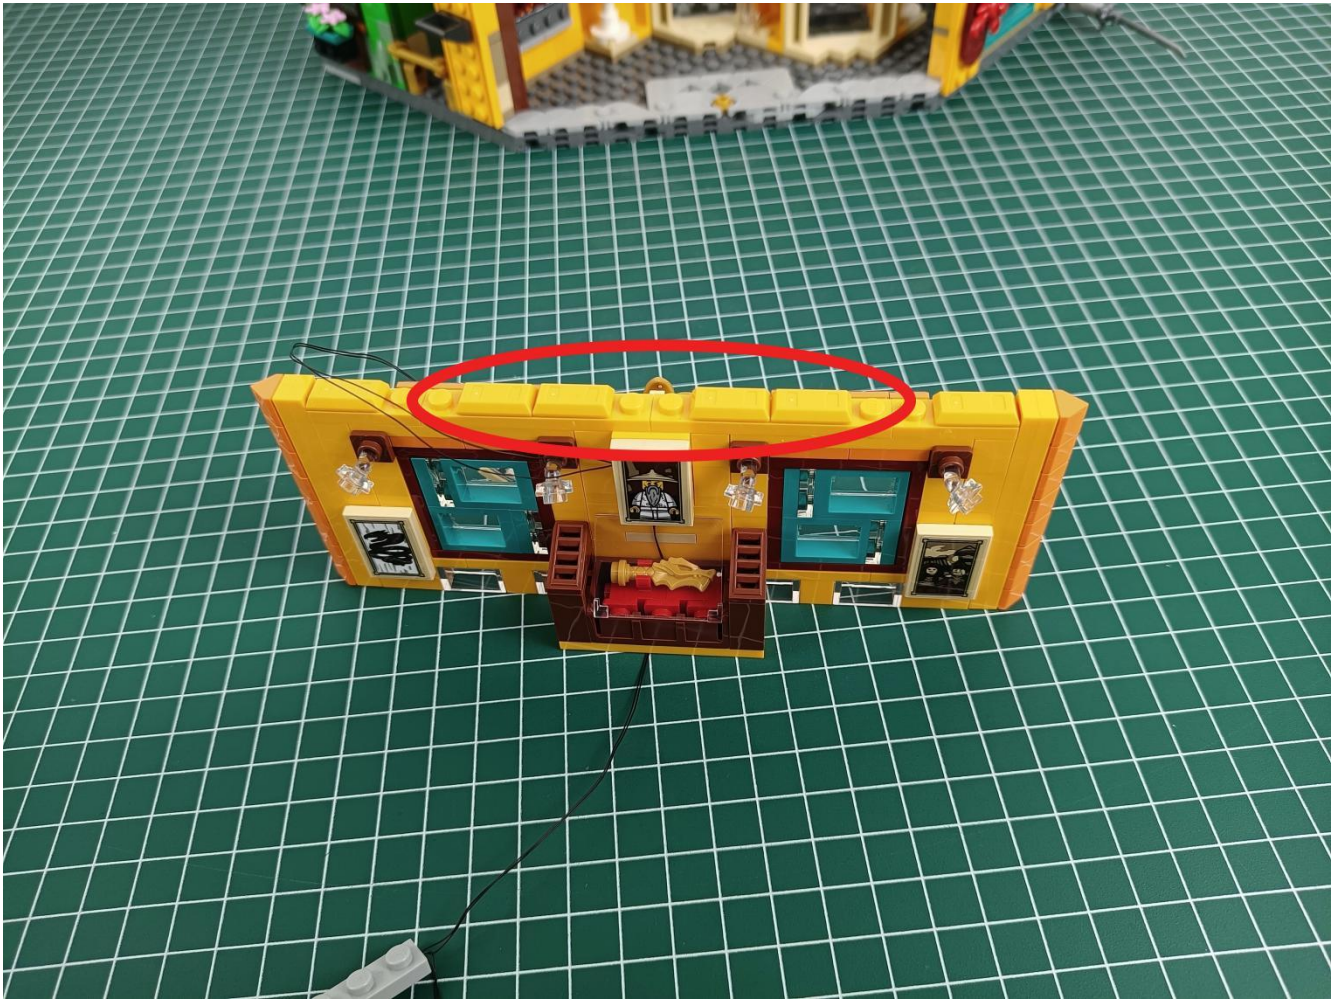

Install the battery, pay attention to the positive and negative poles.

Connect the USB power cord to the battery box.

Take out the 4 expansion boards from the No. 5 bag.

Please pay more attention and carefully using the connector for it is small. The “=” of the 2P interface is aligned with the “=” of the expansion board. The “=” on the expansion board refers to the two outside solder joints, not the two metal pins inside the jack.

Please be careful when installing since the lamp thread is slender. Cannot be pressed against the raised position of the building block. It should pass along the gap, otherwise the lamp wire will be pinched.

Step 2 : Installation

start installation:

Complete install and plug in the power to try it.

Above creative ideas and instructions are provide by our designers.

But we treasure your suggestions or opinions on below.