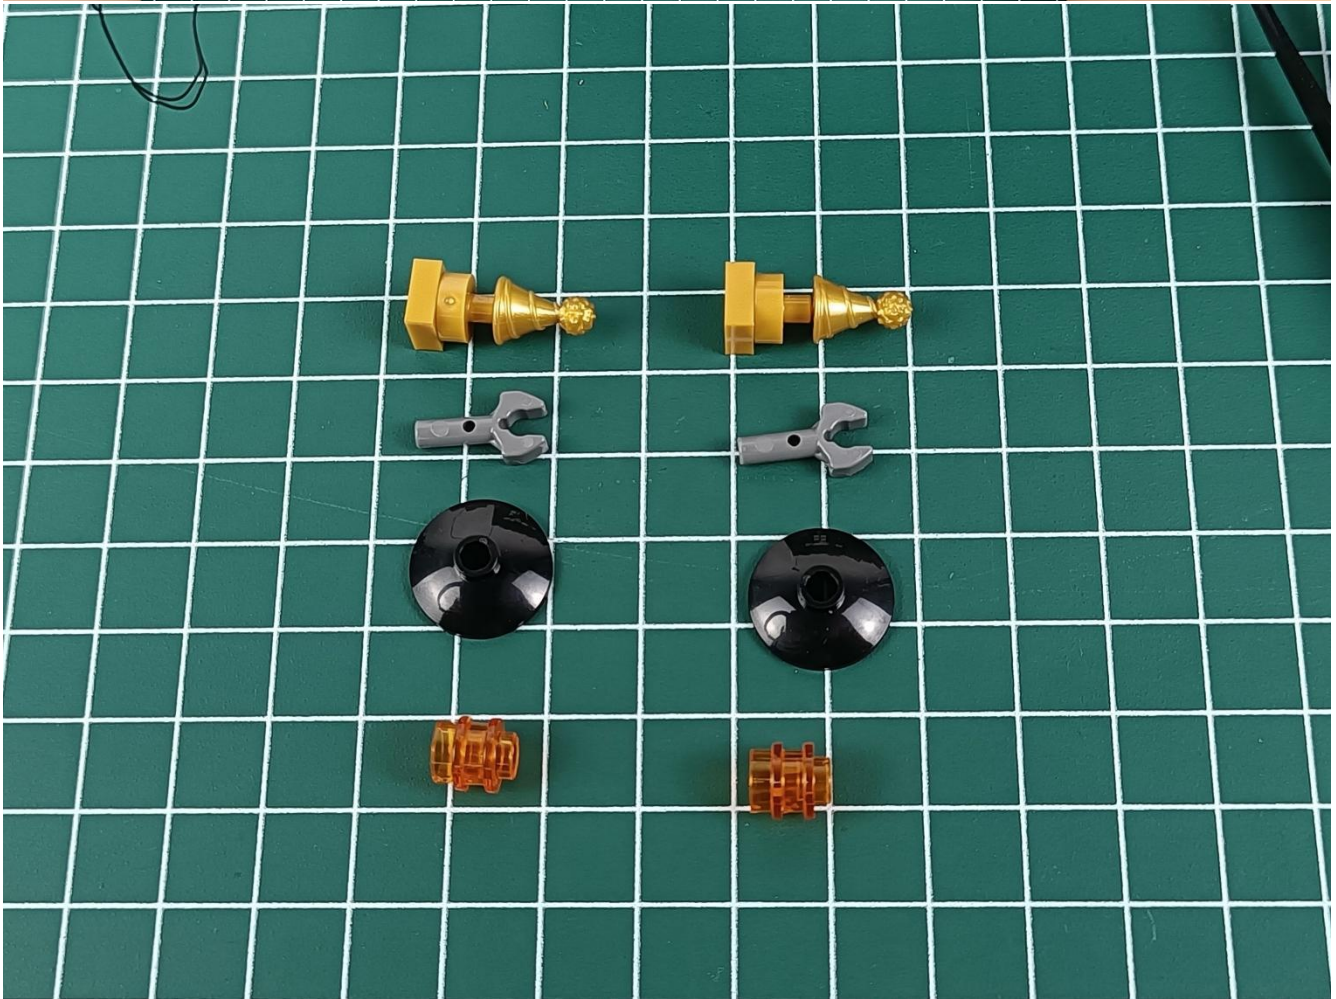

Install the battery, pay attention to the positive and negative poles.

Connect the USB power cord to the battery box.

Take out the 4 expansion boards from the No. 5 bag.

Please pay more attention and carefully using the connector for it is small. The “=” of the 2P interface is aligned with the “=” of the expansion board. The “=” on the expansion board refers to the two outside solder joints, not the two metal pins inside the jack.

Please be careful when installing since the lamp thread is slender. Cannot be pressed against the raised position of the building block. It should pass along the gap, otherwise the lamp wire will be pinched.

Step 2 : Installation

start installation:

Complete install and plug in the power to try it.

Above creative ideas and instructions are provide by our designers.

But we treasure your suggestions or opinions on below.