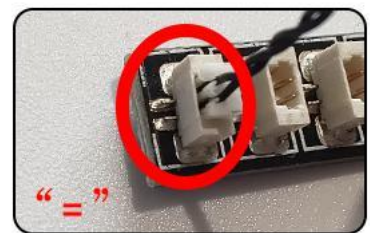

Step 1 : Test

Available power supply devices for USB power cord.

USB connectors to connect devices

This item have totally 7 packs included (one is a freebie battery box, not included battery).

Take out the accessories in the No. 6 bag (the parts used in this article are all samples, which are slightly different from the finished product, please forgive me).

Install the battery, pay attention to the positive and negative poles.

Connect the USB power cord to the battery box.

Take out the 4 expansion boards from the No. 5 bag.

Please pay more attention and carefully using the connector for it is small. The “=” of the 2P interface is aligned with the “=” of the expansion board. The “=” on the expansion board refers to the two outside solder joints, not the two metal pins inside the jack.

Tear off the seal on the expansion board and connect it to the port of the USB power cord.

Take out pack No.1 lighting kit.

Turn on the power and test the lighting. If there is any abnormality, please contact us in time.

Please be careful when installing since the lamp thread is slender. Cannot be pressed against the raised position of the building block. It should pass along the gap, otherwise the lamp wire will be pinched.