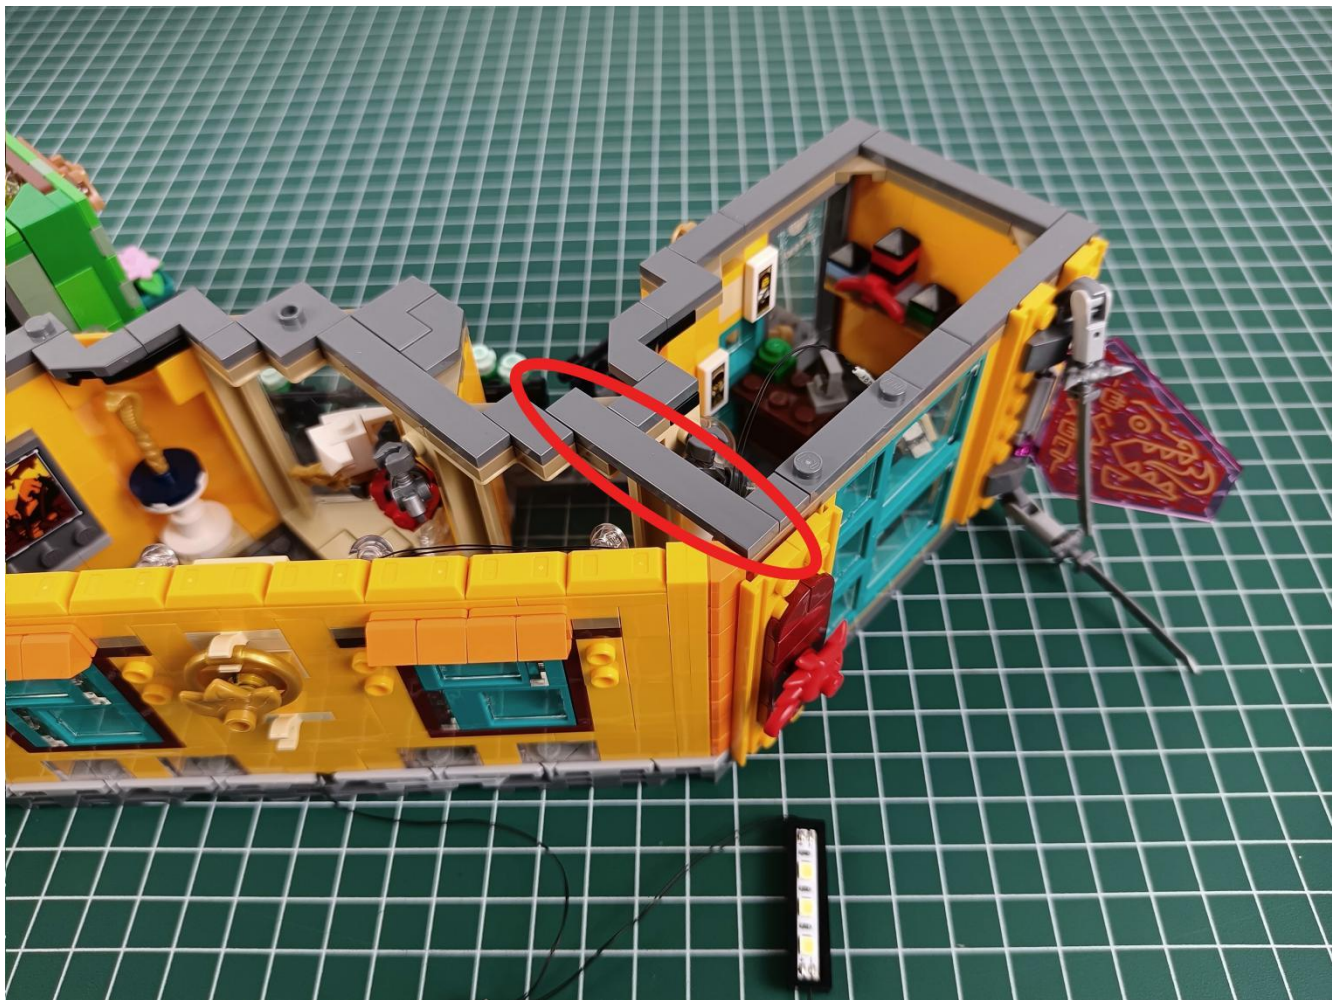

Install the battery, pay attention to the positive and negative poles.

Connect the USB power cord to the battery box.

Take out the 4 expansion boards from the No. 5 bag.

Please pay more attention and carefully using the connector for it is small. The “=” of the 2P interface is aligned with the “=” of the expansion board. The “=” on the expansion board refers to the two outside solder joints, not the two metal pins inside the jack.

Please be careful when installing since the lamp thread is slender. Cannot be pressed against the raised position of the building block. It should pass along the gap, otherwise the lamp wire will be pinched.

Step 2 : Installation

start installation:

Complete install and plug in the power to try it.

Above creative ideas and instructions are provide by our designers.

But we treasure your suggestions or opinions on below.