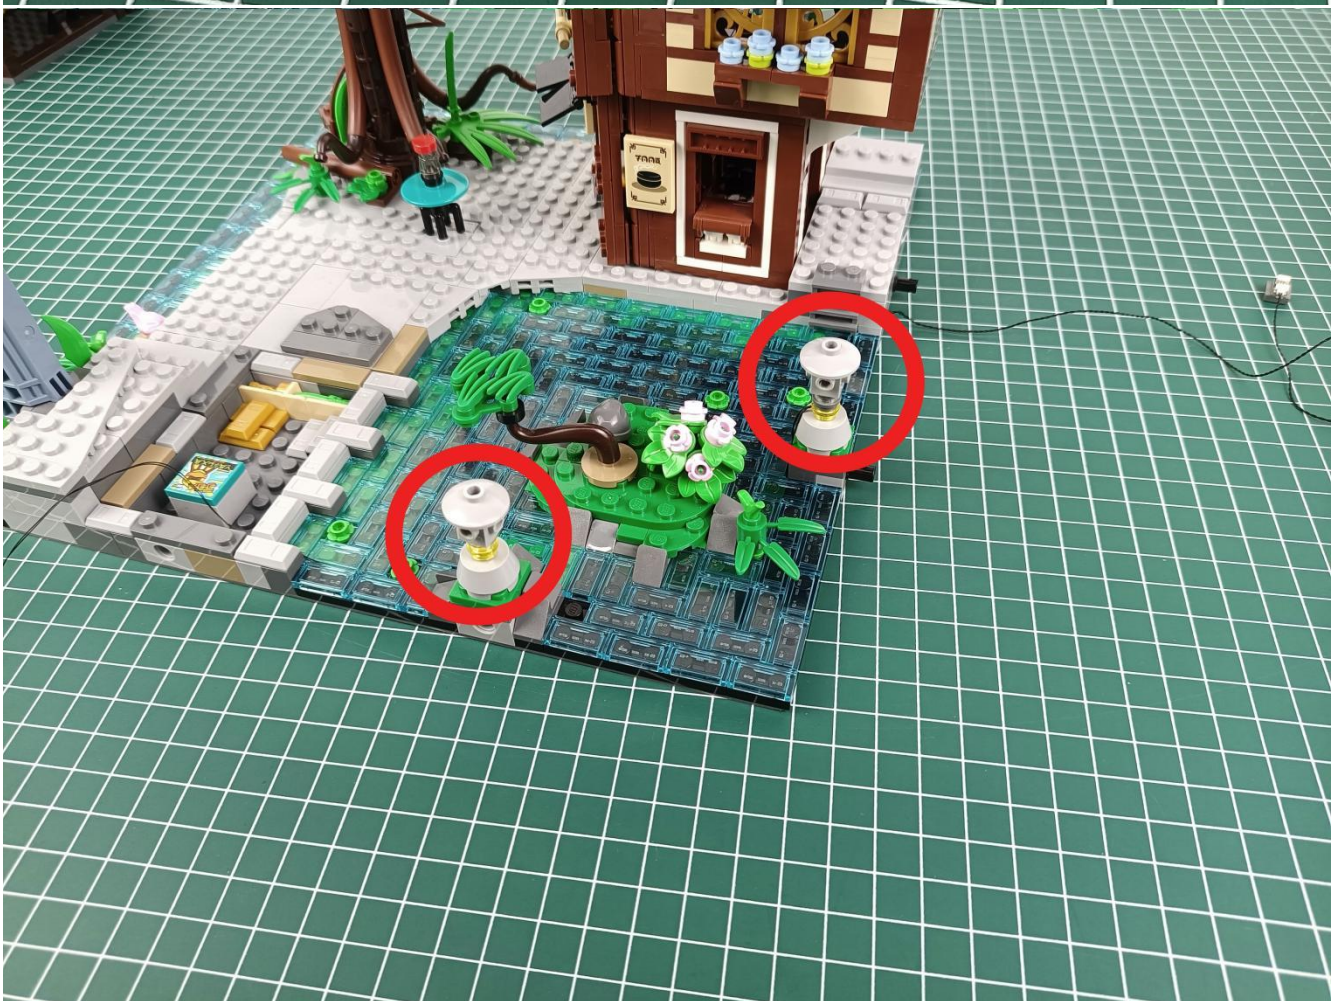

Please be careful when installing since the lamp thread is slender. Cannot be pressed against the raised position of the building block. It should pass along the gap, otherwise the lamp wire will be pinched.

Step 2 : Installation

start installation:

Complete install and plug in the power to try it.

Above creative ideas and instructions are provide by our designers.

But we treasure your suggestions or opinions on below.