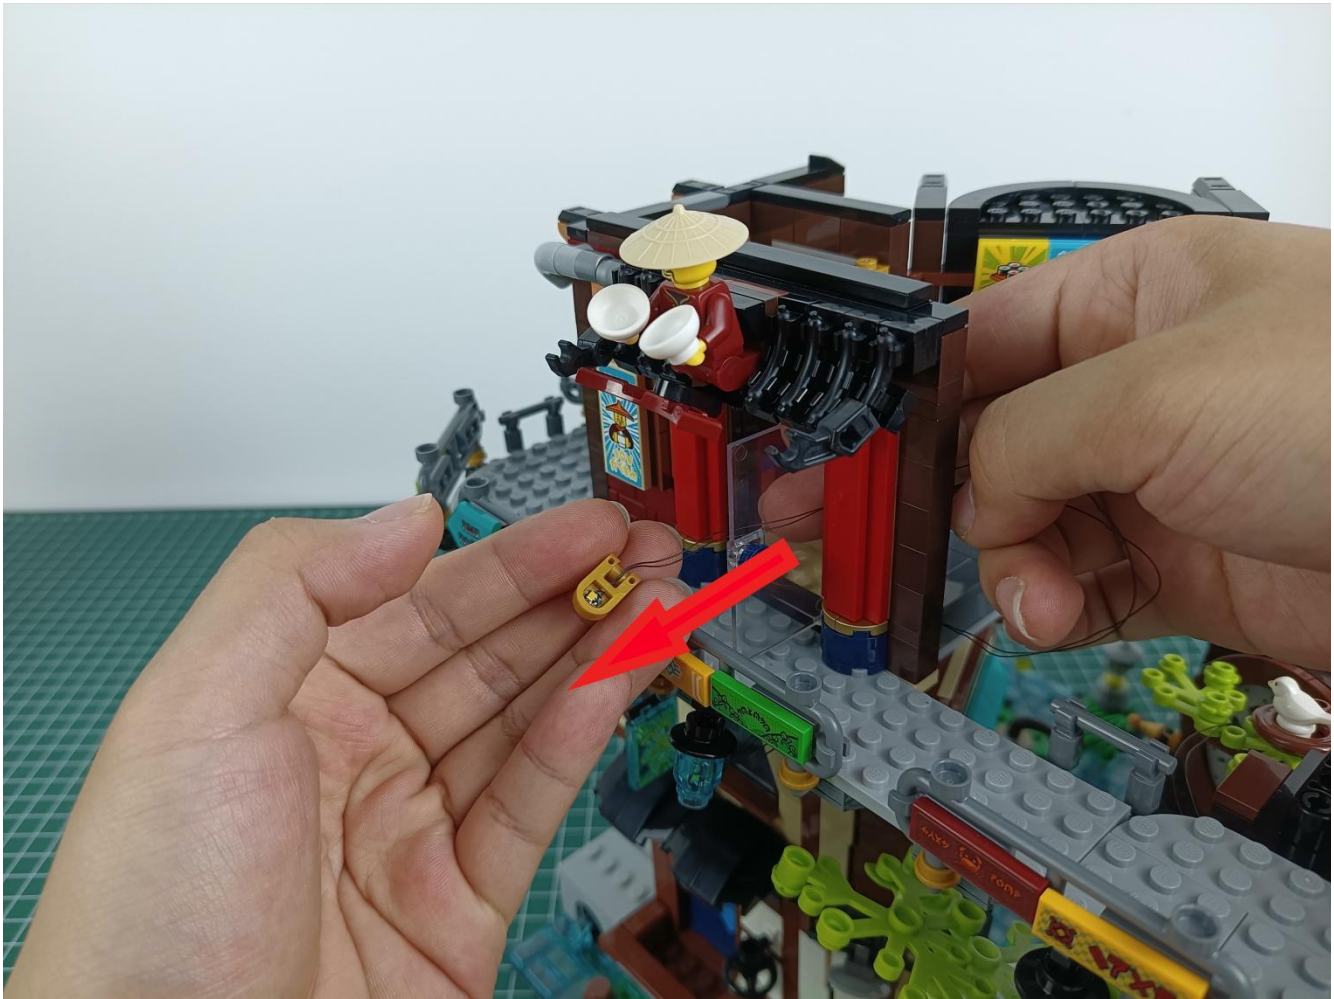

Install the battery, pay attention to the positive and negative poles.

Connect the USB power cord to the battery box.

Take out the 4 expansion boards from the No. 5 bag.

Please pay more attention and carefully using the connector for it is small. The “=” of the 2P interface is aligned with the “=” of the expansion board. The “=” on the expansion board refers to the two outside solder joints, not the two metal pins inside the jack.

Please be careful when installing since the lamp thread is slender. Cannot be pressed against the raised position of the building block. It should pass along the gap, otherwise the lamp wire will be pinched.

Step 2 : Installation

start installation:

Complete install and plug in the power to try it.

Above creative ideas and instructions are provide by our designers.

But we treasure your suggestions or opinions on below.