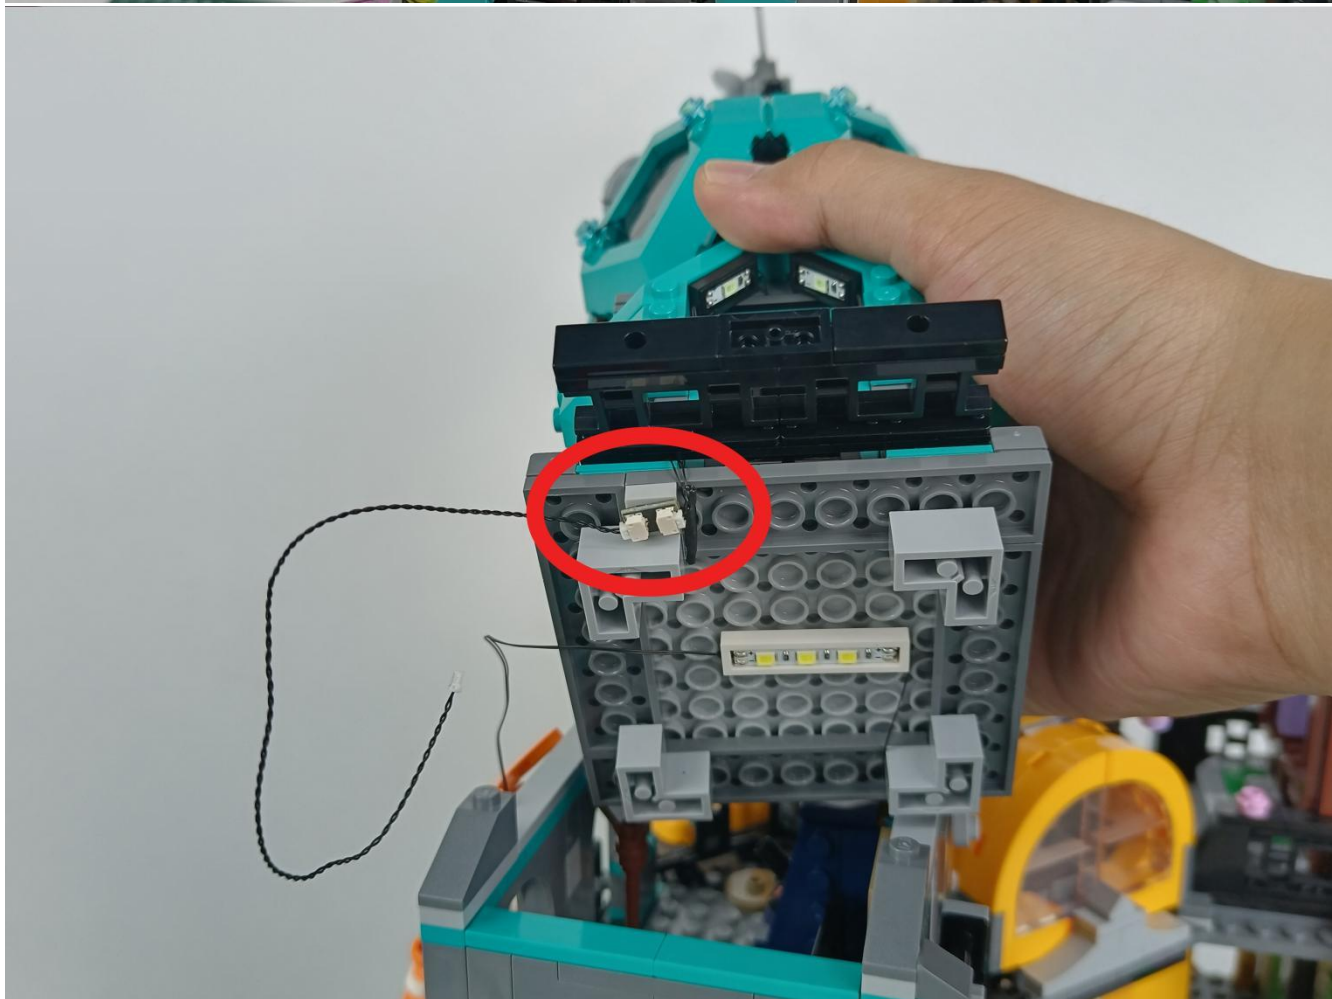

Install the battery, pay attention to the positive and negative poles.

Connect the USB power cord to the battery box.

Take out the 4 expansion boards from the No. 5 bag.

Please pay more attention and carefully using the connector for it is small. The “=” of the 2P interface is aligned with the “=” of the expansion board. The “=” on the expansion board refers to the two outside solder joints, not the two metal pins inside the jack.

Please be careful when installing since the lamp thread is slender. Cannot be pressed against the raised position of the building block. It should pass along the gap, otherwise the lamp wire will be pinched.

Step 2 : Installation

start installation:

Complete install and plug in the power to try it.

Above creative ideas and instructions are provide by our designers.

But we treasure your suggestions or opinions on below.