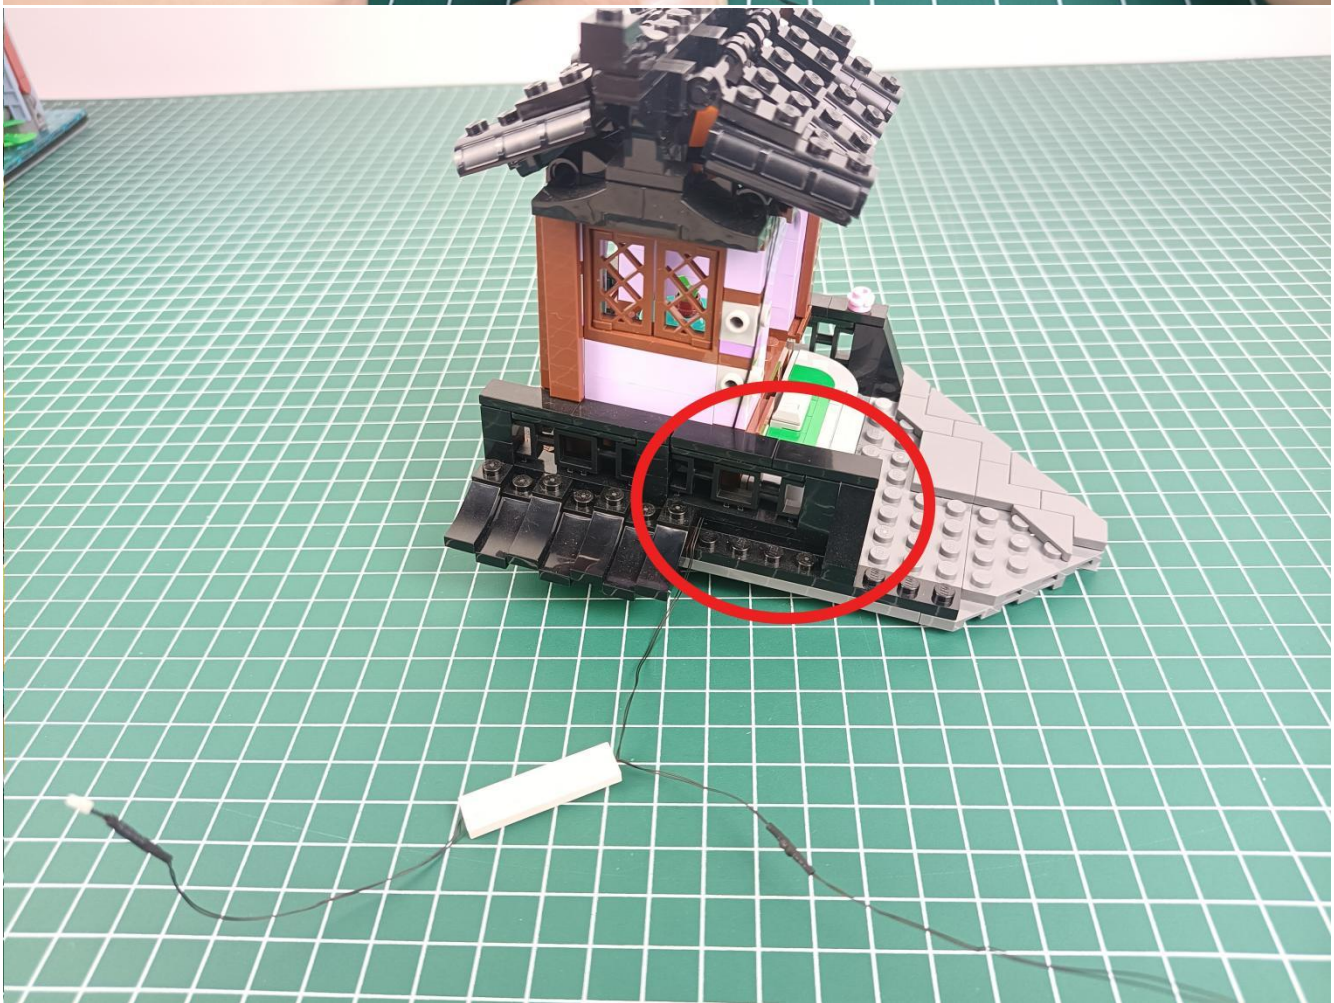

Install the battery, pay attention to the positive and negative poles.

Connect the USB power cord to the battery box.

Take out the 4 expansion boards from the No. 5 bag.

Please pay more attention and carefully using the connector for it is small. The “=” of the 2P interface is aligned with the “=” of the expansion board. The “=” on the expansion board refers to the two outside solder joints, not the two metal pins inside the jack.

Please be careful when installing since the lamp thread is slender. Cannot be pressed against the raised position of the building block. It should pass along the gap, otherwise the lamp wire will be pinched.

Step 2 : Installation

start installation:

Complete install and plug in the power to try it.

Above creative ideas and instructions are provide by our designers.

But we treasure your suggestions or opinions on below.