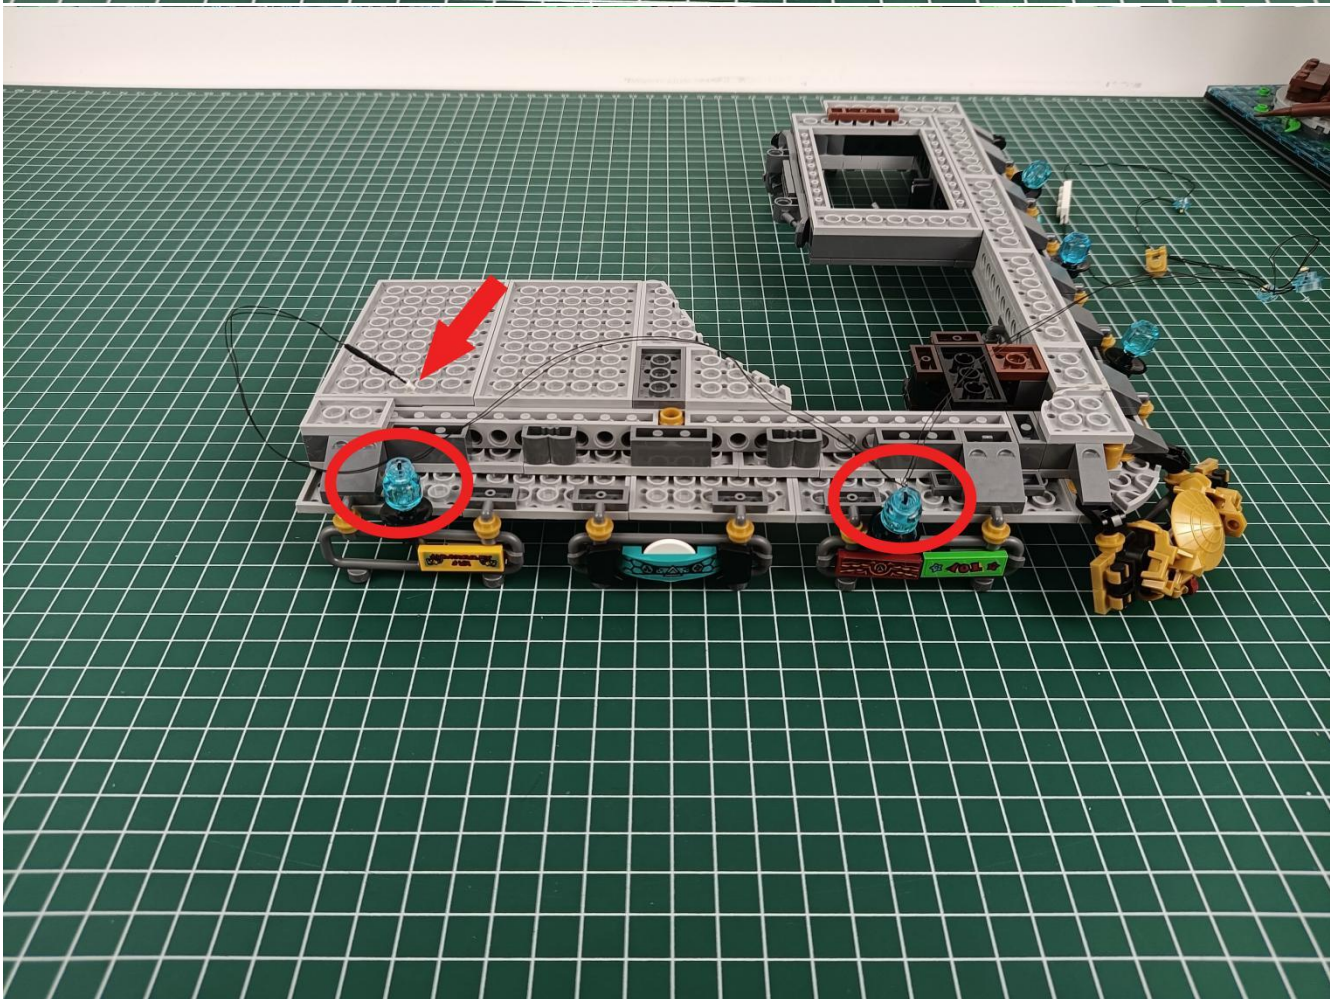

Install the battery, pay attention to the positive and negative poles.

Connect the USB power cord to the battery box.

Take out the 4 expansion boards from the No. 5 bag.

Please pay more attention and carefully using the connector for it is small. The “=” of the 2P interface is aligned with the “=” of the expansion board. The “=” on the expansion board refers to the two outside solder joints, not the two metal pins inside the jack.

Please be careful when installing since the lamp thread is slender. Cannot be pressed against the raised position of the building block. It should pass along the gap, otherwise the lamp wire will be pinched.

Step 2 : Installation

start installation:

Complete install and plug in the power to try it.

Above creative ideas and instructions are provide by our designers.

But we treasure your suggestions or opinions on below.