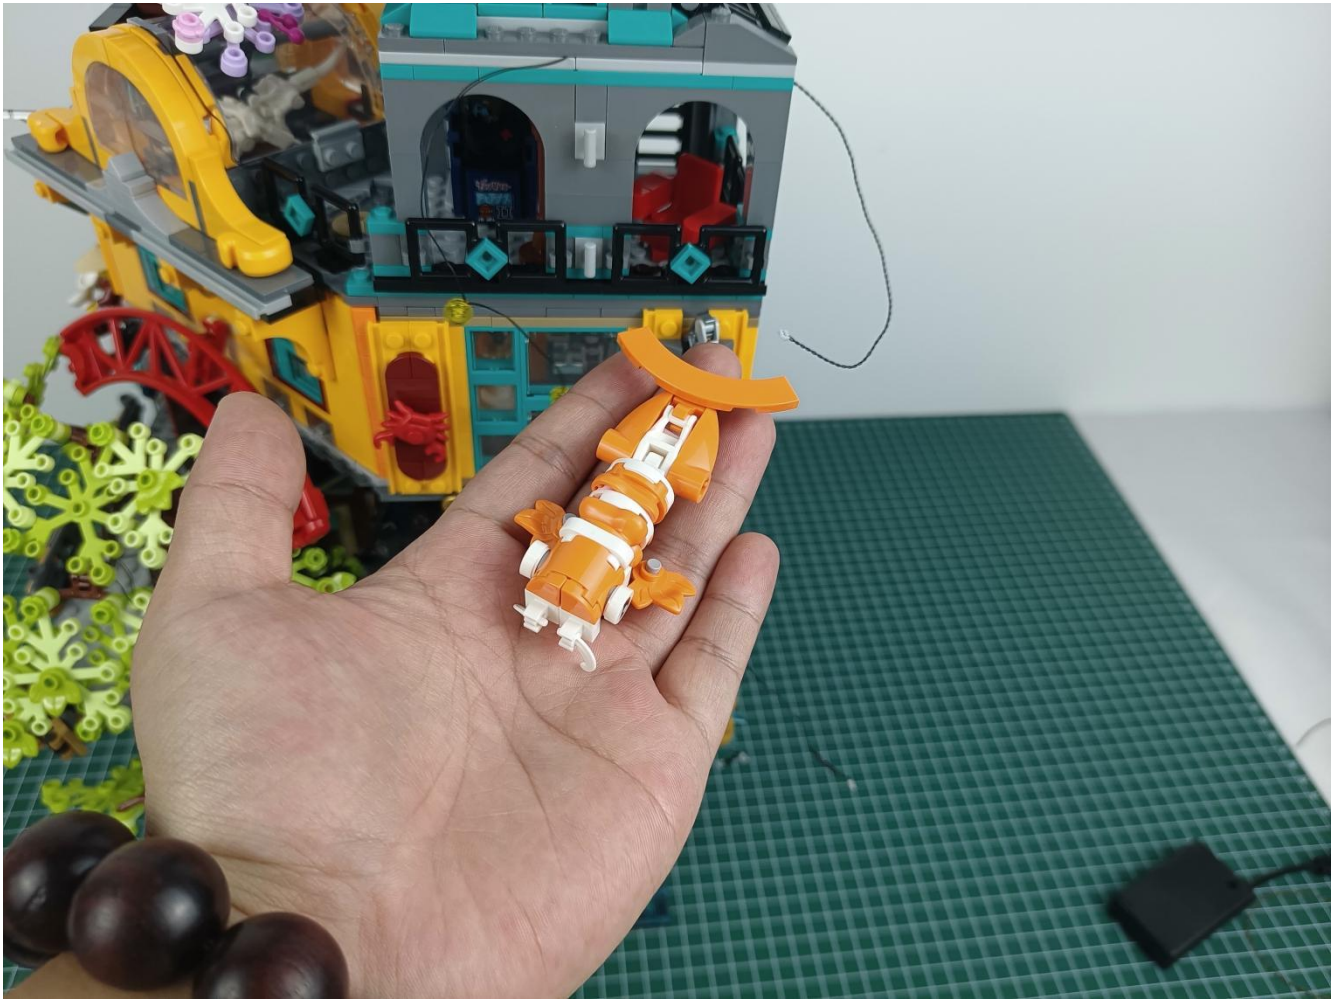

Install the battery, pay attention to the positive and negative poles.

Connect the USB power cord to the battery box.

Take out the 4 expansion boards from the No. 5 bag.

Please pay more attention and carefully using the connector for it is small. The “=” of the 2P interface is aligned with the “=” of the expansion board. The “=” on the expansion board refers to the two outside solder joints, not the two metal pins inside the jack.

Please be careful when installing since the lamp thread is slender. Cannot be pressed against the raised position of the building block. It should pass along the gap, otherwise the lamp wire will be pinched.

Step 2 : Installation

start installation:

Complete install and plug in the power to try it.

Above creative ideas and instructions are provide by our designers.

But we treasure your suggestions or opinions on below.