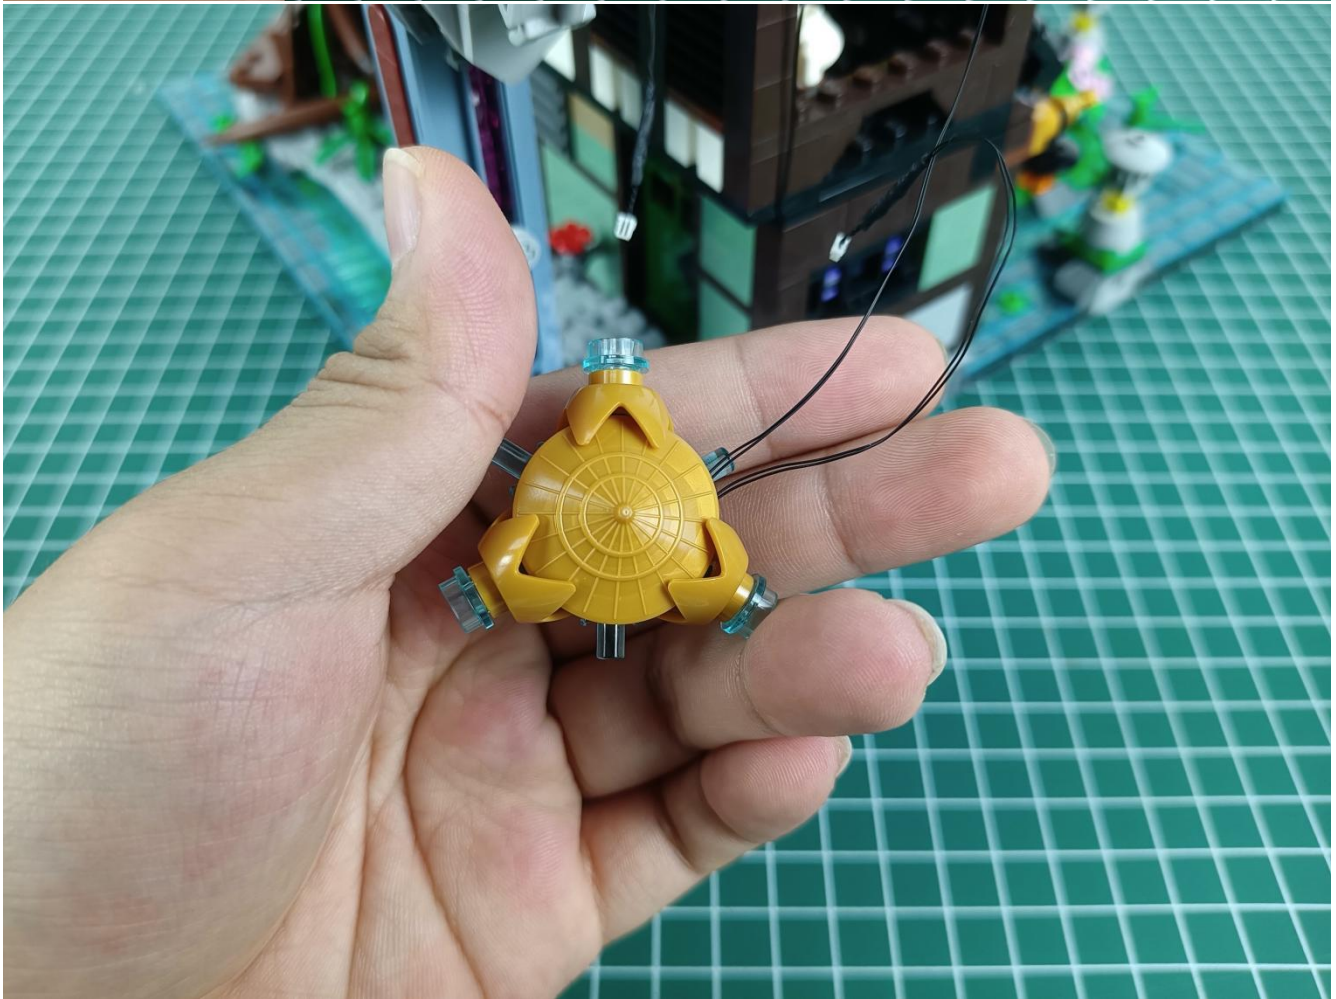

Install the battery, pay attention to the positive and negative poles.

Connect the USB power cord to the battery box.

Take out the 4 expansion boards from the No. 5 bag.

Please pay more attention and carefully using the connector for it is small. The “=” of the 2P interface is aligned with the “=” of the expansion board. The “=” on the expansion board refers to the two outside solder joints, not the two metal pins inside the jack.

Please be careful when installing since the lamp thread is slender. Cannot be pressed against the raised position of the building block. It should pass along the gap, otherwise the lamp wire will be pinched.

Step 2 : Installation

start installation:

Complete install and plug in the power to try it.

Above creative ideas and instructions are provide by our designers.

But we treasure your suggestions or opinions on below.