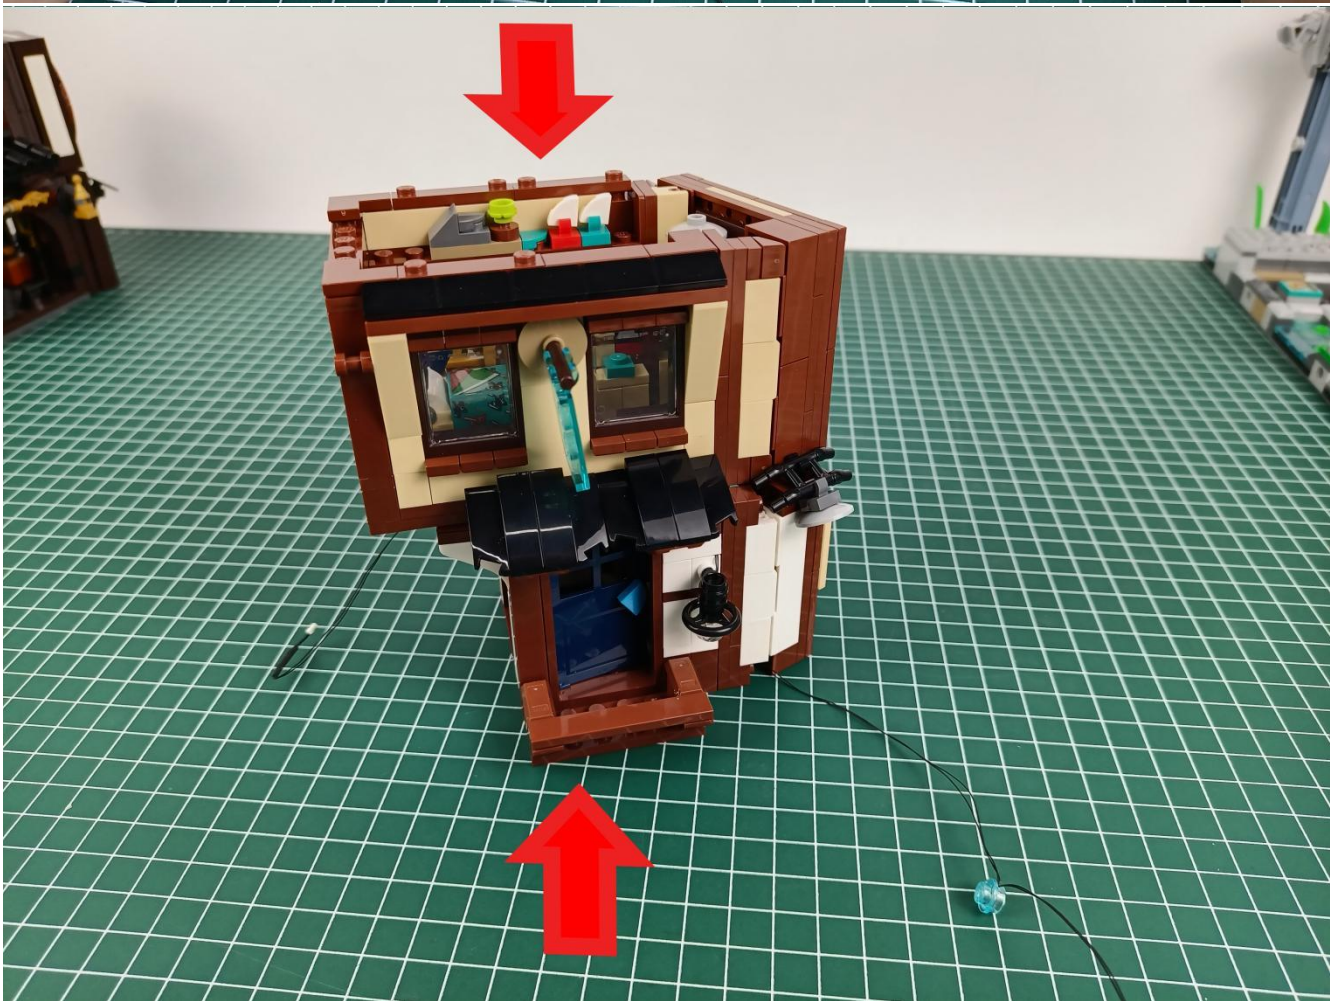

Install the battery, pay attention to the positive and negative poles.

Connect the USB power cord to the battery box.

Take out the 4 expansion boards from the No. 5 bag.

Please pay more attention and carefully using the connector for it is small. The “=” of the 2P interface is aligned with the “=” of the expansion board. The “=” on the expansion board refers to the two outside solder joints, not the two metal pins inside the jack.

Please be careful when installing since the lamp thread is slender. Cannot be pressed against the raised position of the building block. It should pass along the gap, otherwise the lamp wire will be pinched.

Step 2 : Installation

start installation:

Complete install and plug in the power to try it.

Above creative ideas and instructions are provide by our designers.

But we treasure your suggestions or opinions on below.