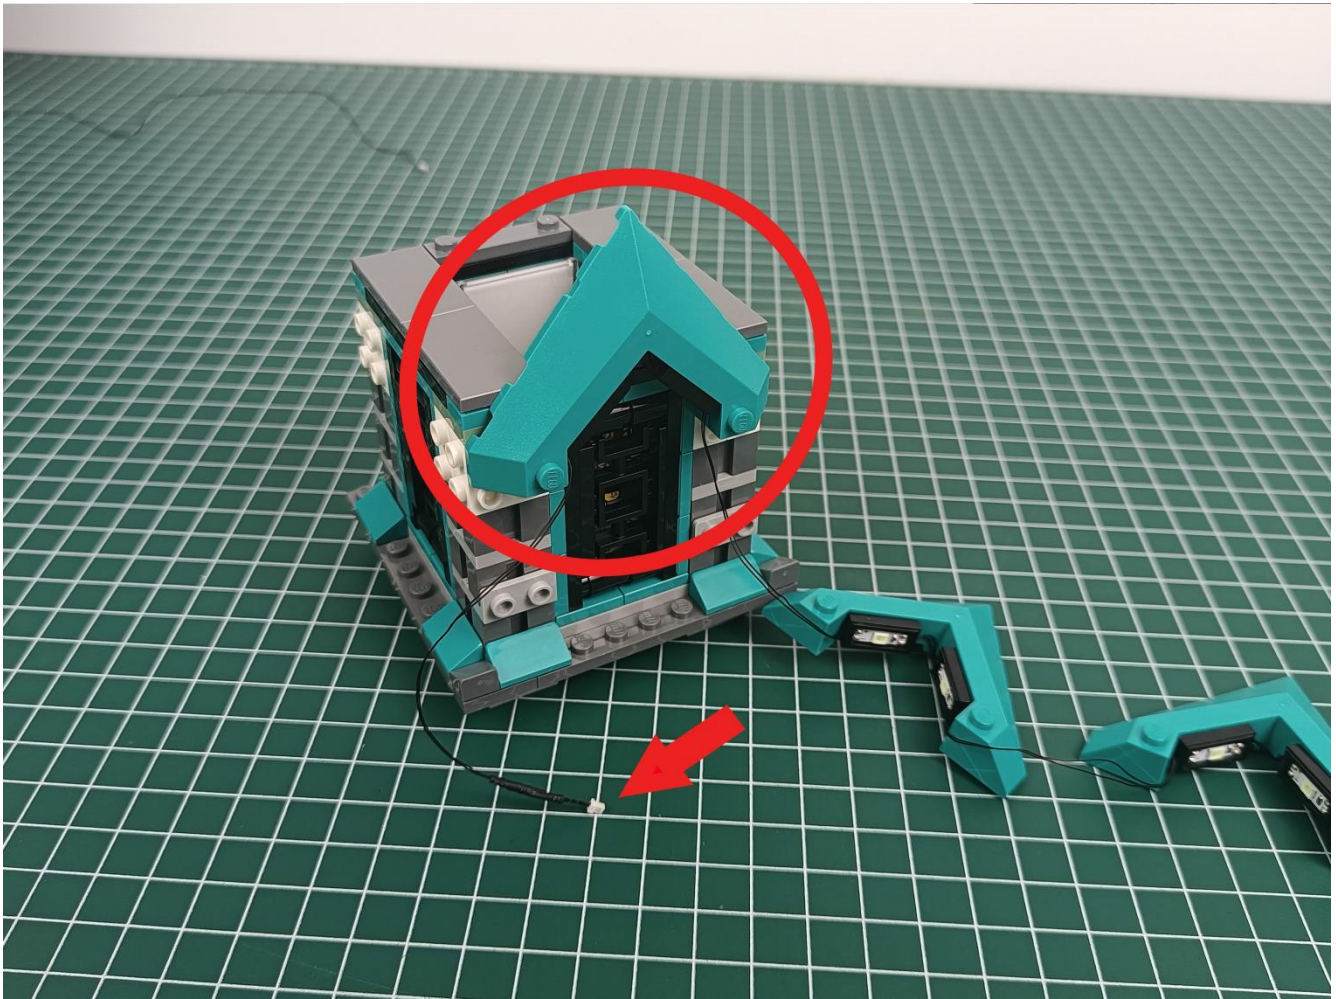

Install the battery, pay attention to the positive and negative poles.

Connect the USB power cord to the battery box.

Take out the 4 expansion boards from the No. 5 bag.

Please pay more attention and carefully using the connector for it is small. The “=” of the 2P interface is aligned with the “=” of the expansion board. The “=” on the expansion board refers to the two outside solder joints, not the two metal pins inside the jack.

Please be careful when installing since the lamp thread is slender. Cannot be pressed against the raised position of the building block. It should pass along the gap, otherwise the lamp wire will be pinched.

Step 2 : Installation

start installation:

Complete install and plug in the power to try it.

Above creative ideas and instructions are provide by our designers.

But we treasure your suggestions or opinions on below.