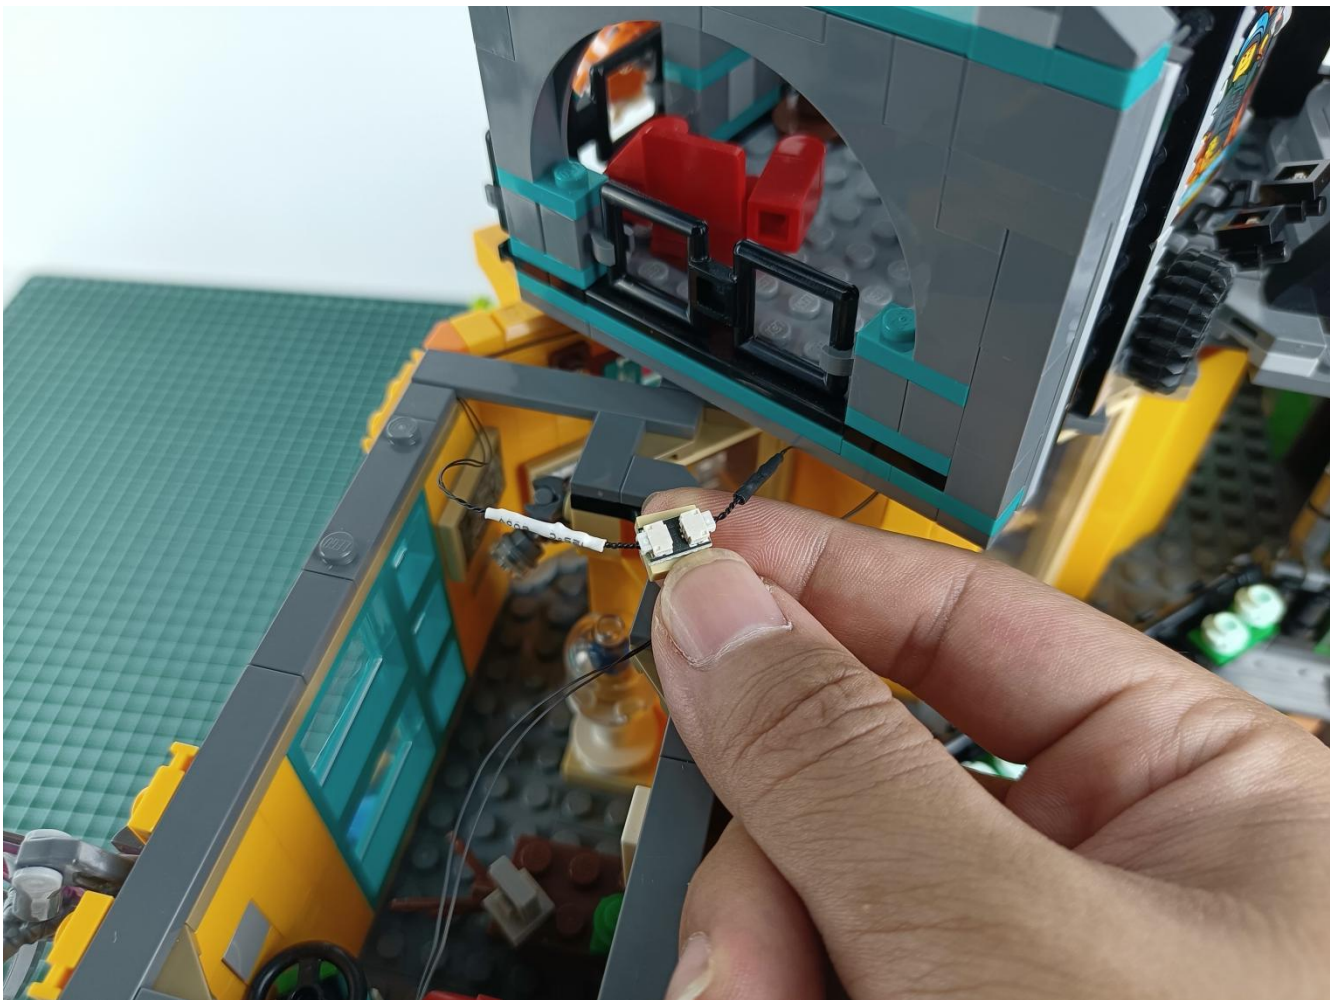

Install the battery, pay attention to the positive and negative poles.

Connect the USB power cord to the battery box.

Take out the 4 expansion boards from the No. 5 bag.

Please pay more attention and carefully using the connector for it is small. The “=” of the 2P interface is aligned with the “=” of the expansion board. The “=” on the expansion board refers to the two outside solder joints, not the two metal pins inside the jack.

Please be careful when installing since the lamp thread is slender. Cannot be pressed against the raised position of the building block. It should pass along the gap, otherwise the lamp wire will be pinched.

Step 2 : Installation

start installation:

Complete install and plug in the power to try it.

Above creative ideas and instructions are provide by our designers.

But we treasure your suggestions or opinions on below.