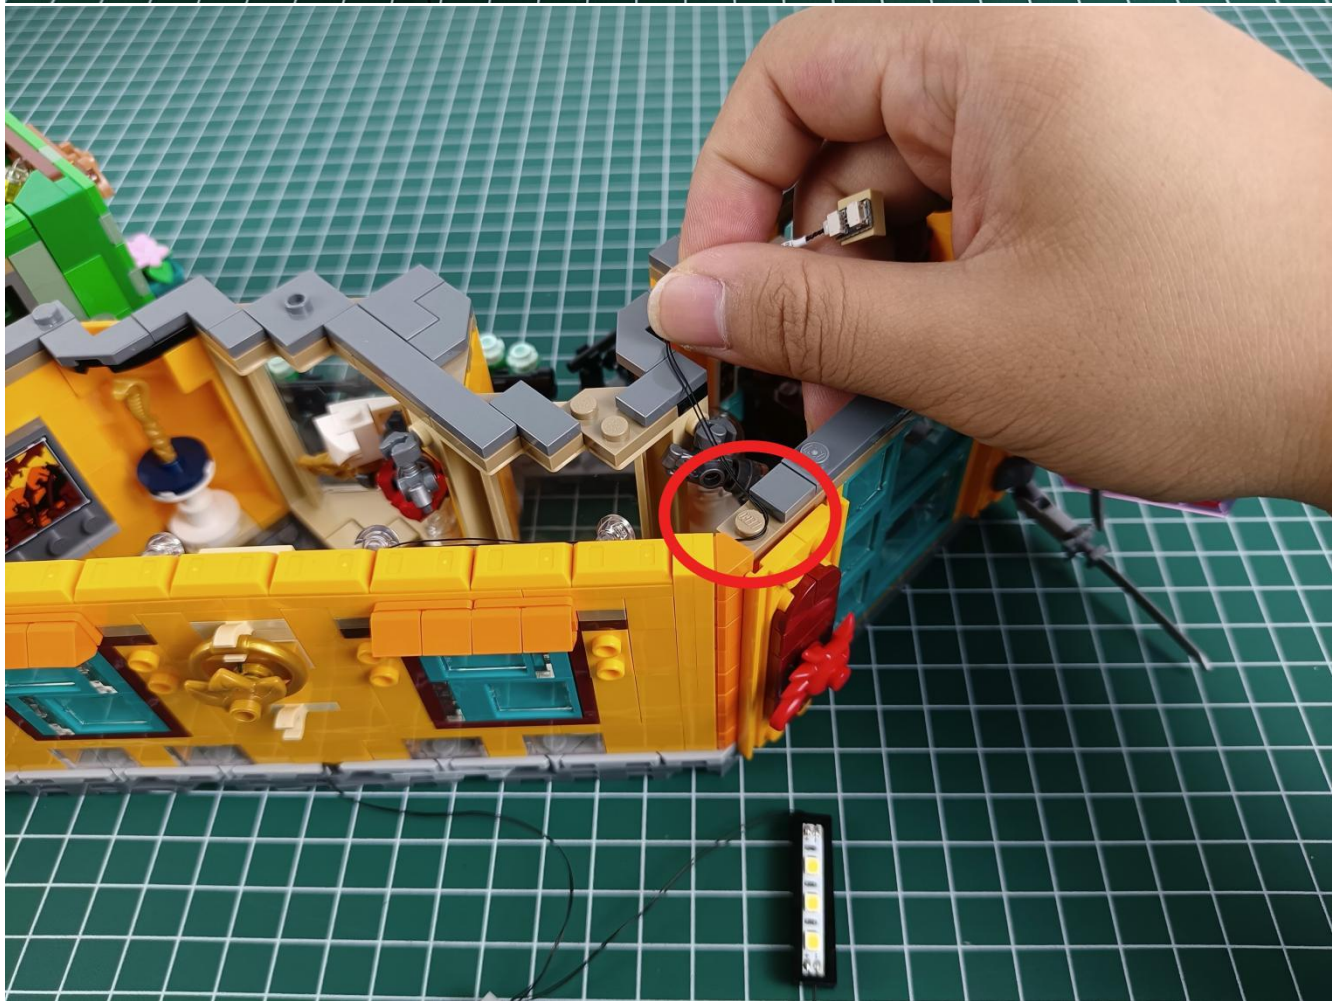

Install the battery, pay attention to the positive and negative poles.

Connect the USB power cord to the battery box.

Take out the 4 expansion boards from the No. 5 bag.

Please pay more attention and carefully using the connector for it is small. The “=” of the 2P interface is aligned with the “=” of the expansion board. The “=” on the expansion board refers to the two outside solder joints, not the two metal pins inside the jack.

Please be careful when installing since the lamp thread is slender. Cannot be pressed against the raised position of the building block. It should pass along the gap, otherwise the lamp wire will be pinched.

Step 2 : Installation

start installation:

Complete install and plug in the power to try it.

Above creative ideas and instructions are provide by our designers.

But we treasure your suggestions or opinions on below.