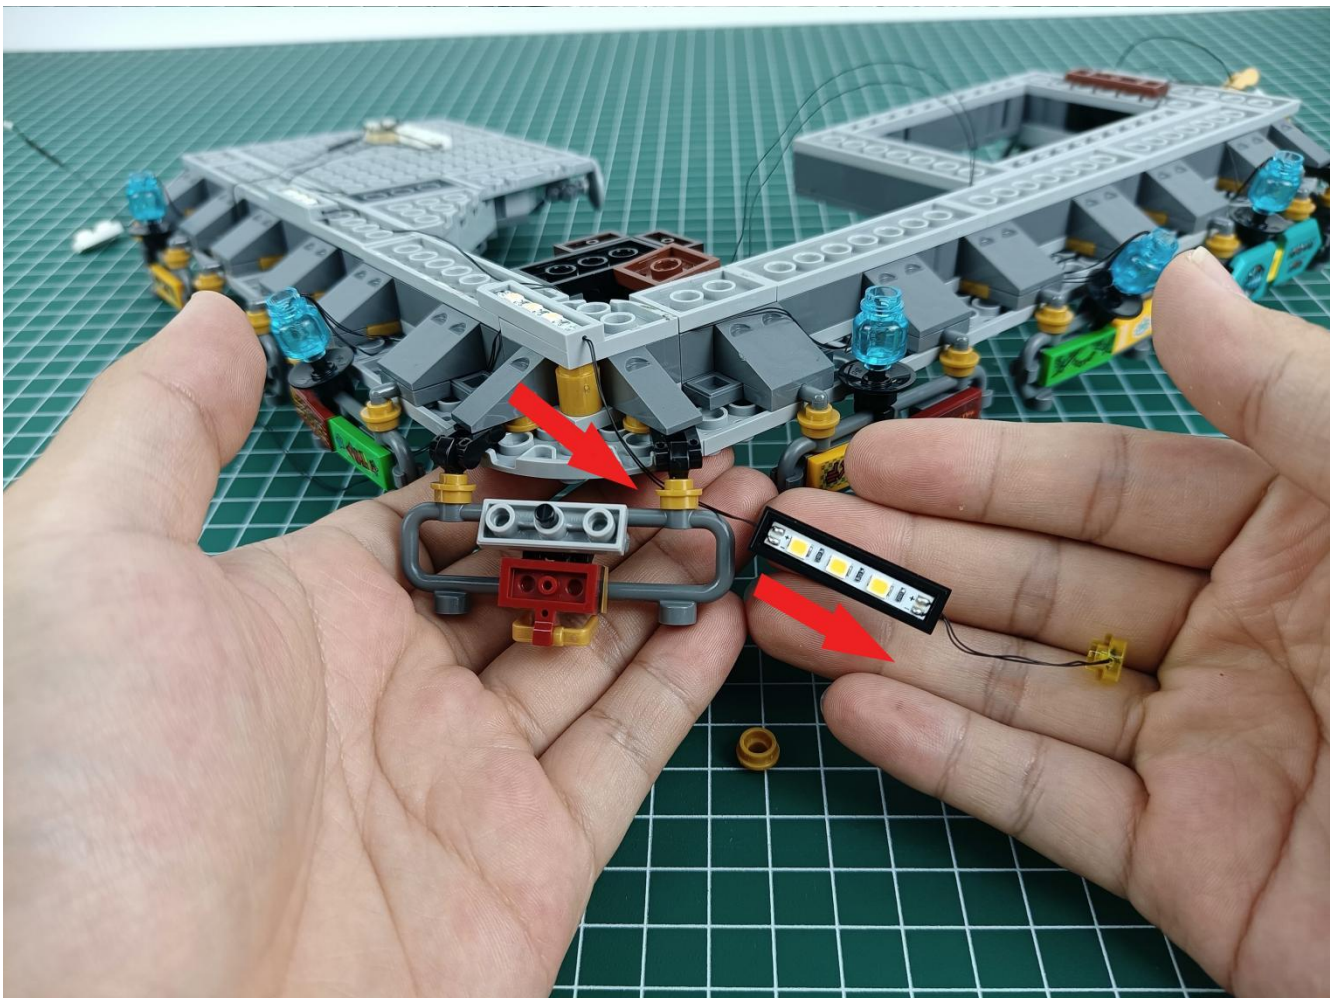

Install the battery, pay attention to the positive and negative poles.

Connect the USB power cord to the battery box.

Take out the 4 expansion boards from the No. 5 bag.

Please pay more attention and carefully using the connector for it is small. The “=” of the 2P interface is aligned with the “=” of the expansion board. The “=” on the expansion board refers to the two outside solder joints, not the two metal pins inside the jack.

Please be careful when installing since the lamp thread is slender. Cannot be pressed against the raised position of the building block. It should pass along the gap, otherwise the lamp wire will be pinched.

Step 2 : Installation

start installation:

Complete install and plug in the power to try it.

Above creative ideas and instructions are provide by our designers.

But we treasure your suggestions or opinions on below.