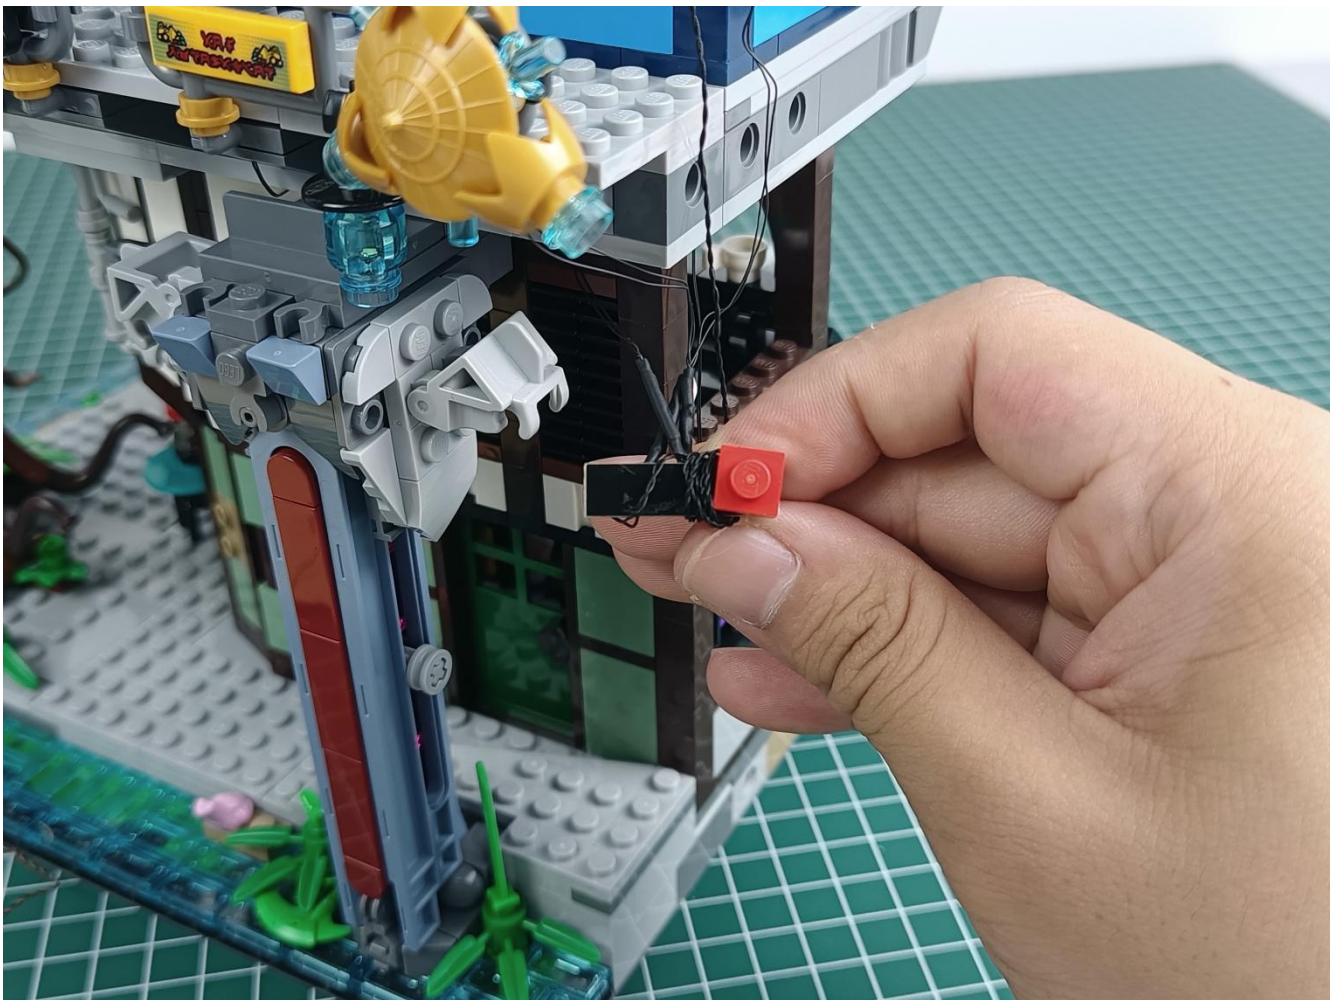

Install the battery, pay attention to the positive and negative poles.

Connect the USB power cord to the battery box.

Take out the 4 expansion boards from the No. 5 bag.

Please pay more attention and carefully using the connector for it is small. The “=” of the 2P interface is aligned with the “=” of the expansion board. The “=” on the expansion board refers to the two outside solder joints, not the two metal pins inside the jack.

Please be careful when installing since the lamp thread is slender. Cannot be pressed against the raised position of the building block. It should pass along the gap, otherwise the lamp wire will be pinched.

Step 2 : Installation

start installation:

Complete install and plug in the power to try it.

Above creative ideas and instructions are provide by our designers.

But we treasure your suggestions or opinions on below.