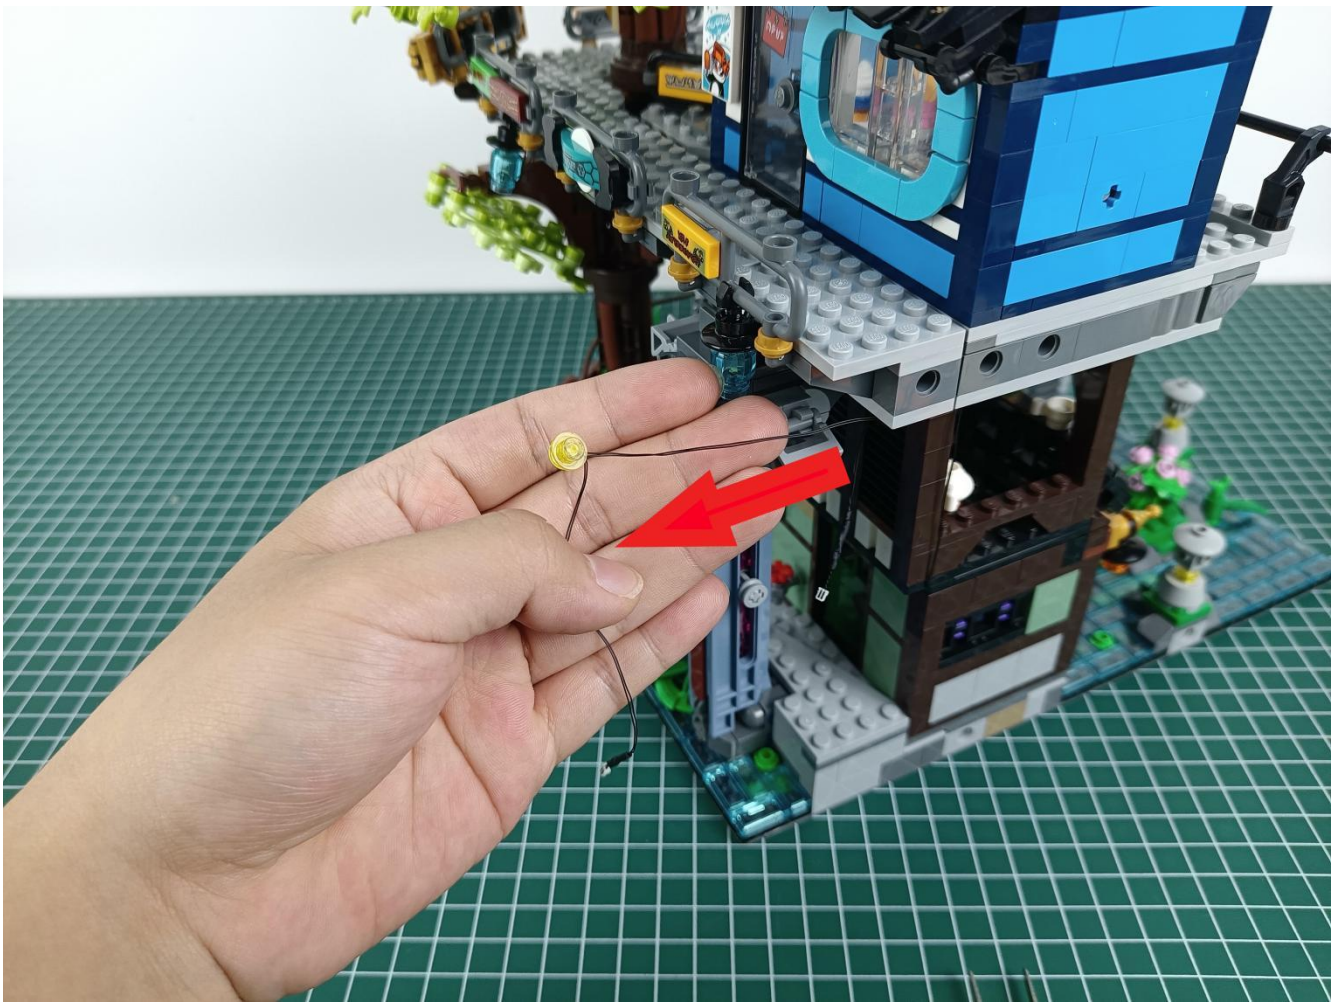

Install the battery, pay attention to the positive and negative poles.

Connect the USB power cord to the battery box.

Take out the 4 expansion boards from the No. 5 bag.

Please pay more attention and carefully using the connector for it is small. The “=” of the 2P interface is aligned with the “=” of the expansion board. The “=” on the expansion board refers to the two outside solder joints, not the two metal pins inside the jack.

Please be careful when installing since the lamp thread is slender. Cannot be pressed against the raised position of the building block. It should pass along the gap, otherwise the lamp wire will be pinched.

Step 2 : Installation

start installation:

Complete install and plug in the power to try it.

Above creative ideas and instructions are provide by our designers.

But we treasure your suggestions or opinions on below.