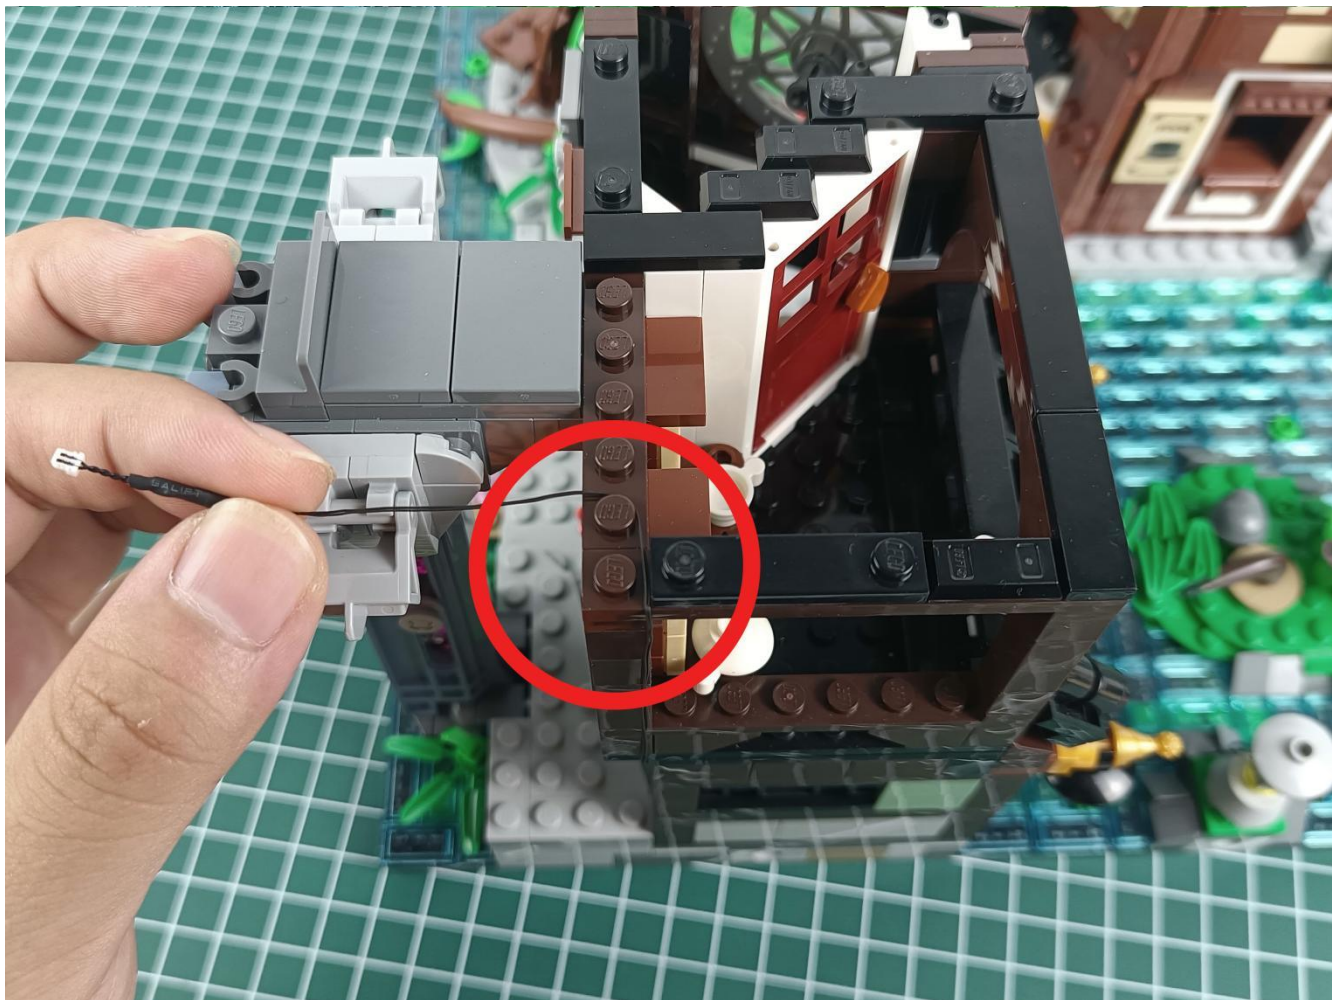

Install the battery, pay attention to the positive and negative poles.

Connect the USB power cord to the battery box.

Take out the 4 expansion boards from the No. 5 bag.

Please pay more attention and carefully using the connector for it is small. The “=” of the 2P interface is aligned with the “=” of the expansion board. The “=” on the expansion board refers to the two outside solder joints, not the two metal pins inside the jack.

Please be careful when installing since the lamp thread is slender. Cannot be pressed against the raised position of the building block. It should pass along the gap, otherwise the lamp wire will be pinched.

Step 2 : Installation

start installation:

Complete install and plug in the power to try it.

Above creative ideas and instructions are provide by our designers.

But we treasure your suggestions or opinions on below.