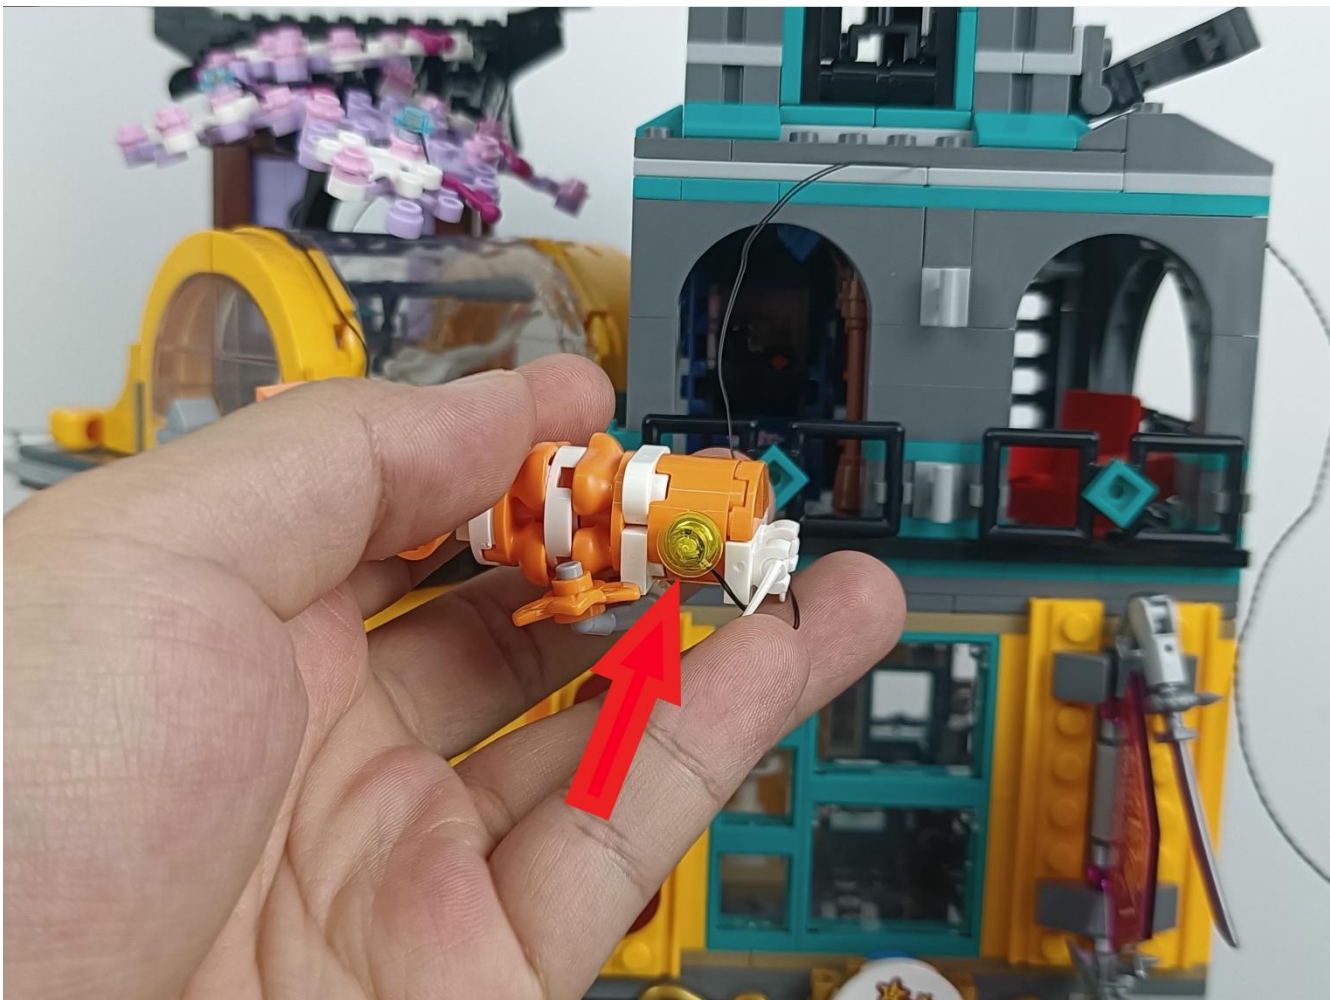

Install the battery, pay attention to the positive and negative poles.

Connect the USB power cord to the battery box.

Take out the 4 expansion boards from the No. 5 bag.

Please pay more attention and carefully using the connector for it is small. The “=” of the 2P interface is aligned with the “=” of the expansion board. The “=” on the expansion board refers to the two outside solder joints, not the two metal pins inside the jack.

Please be careful when installing since the lamp thread is slender. Cannot be pressed against the raised position of the building block. It should pass along the gap, otherwise the lamp wire will be pinched.

Step 2 : Installation

start installation:

Complete install and plug in the power to try it.

Above creative ideas and instructions are provide by our designers.

But we treasure your suggestions or opinions on below.