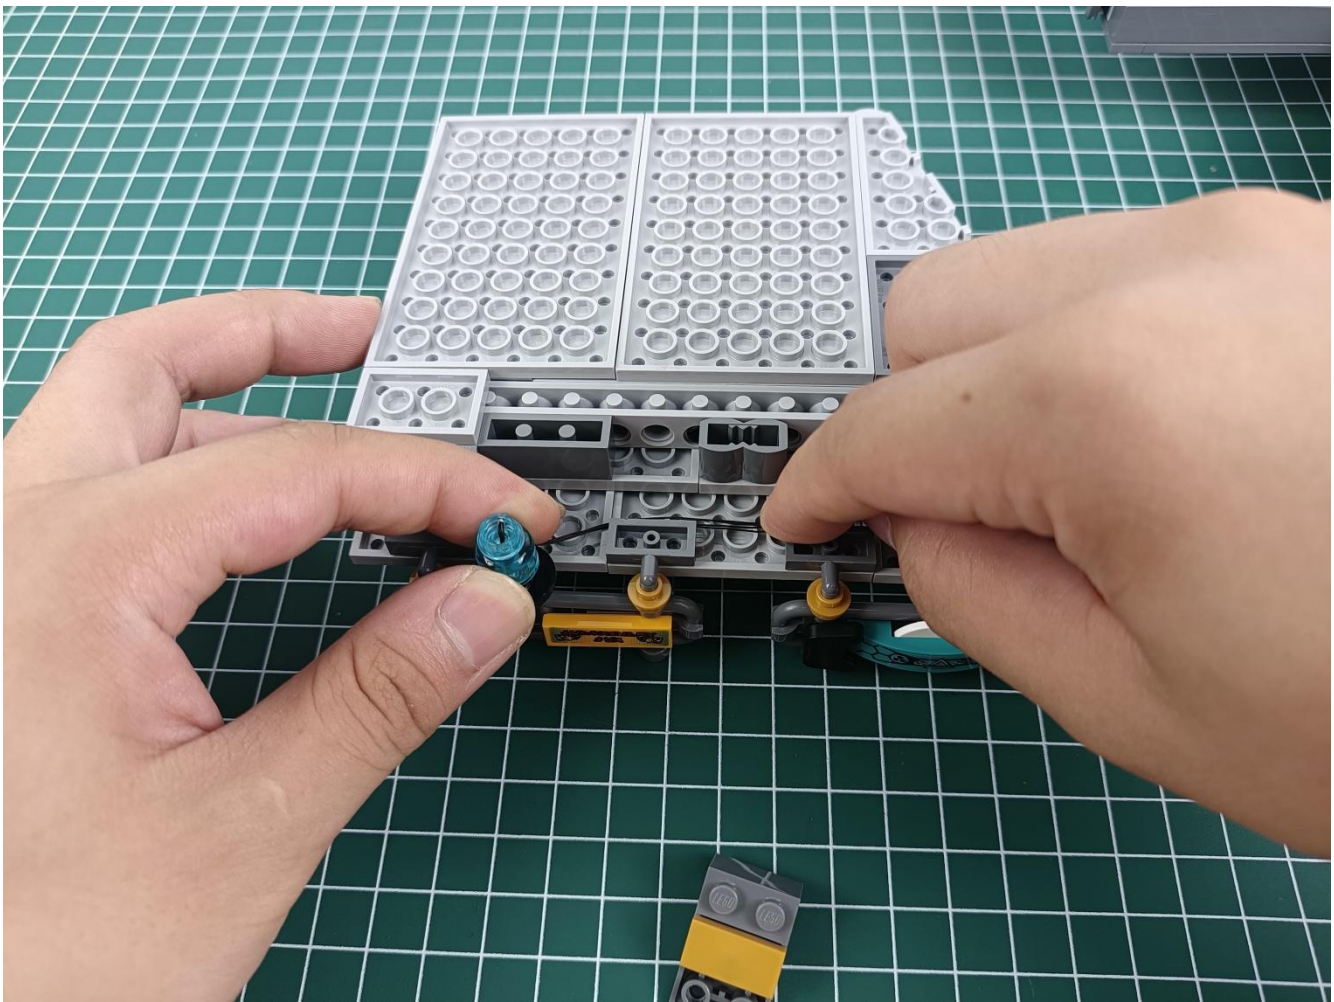

Please be careful when installing since the lamp thread is slender. Cannot be pressed against the raised position of the building block. It should pass along the gap, otherwise the lamp wire will be pinched.

Step 2 : Installation

start installation:

Complete install and plug in the power to try it.

Above creative ideas and instructions are provide by our designers.

But we treasure your suggestions or opinions on below.