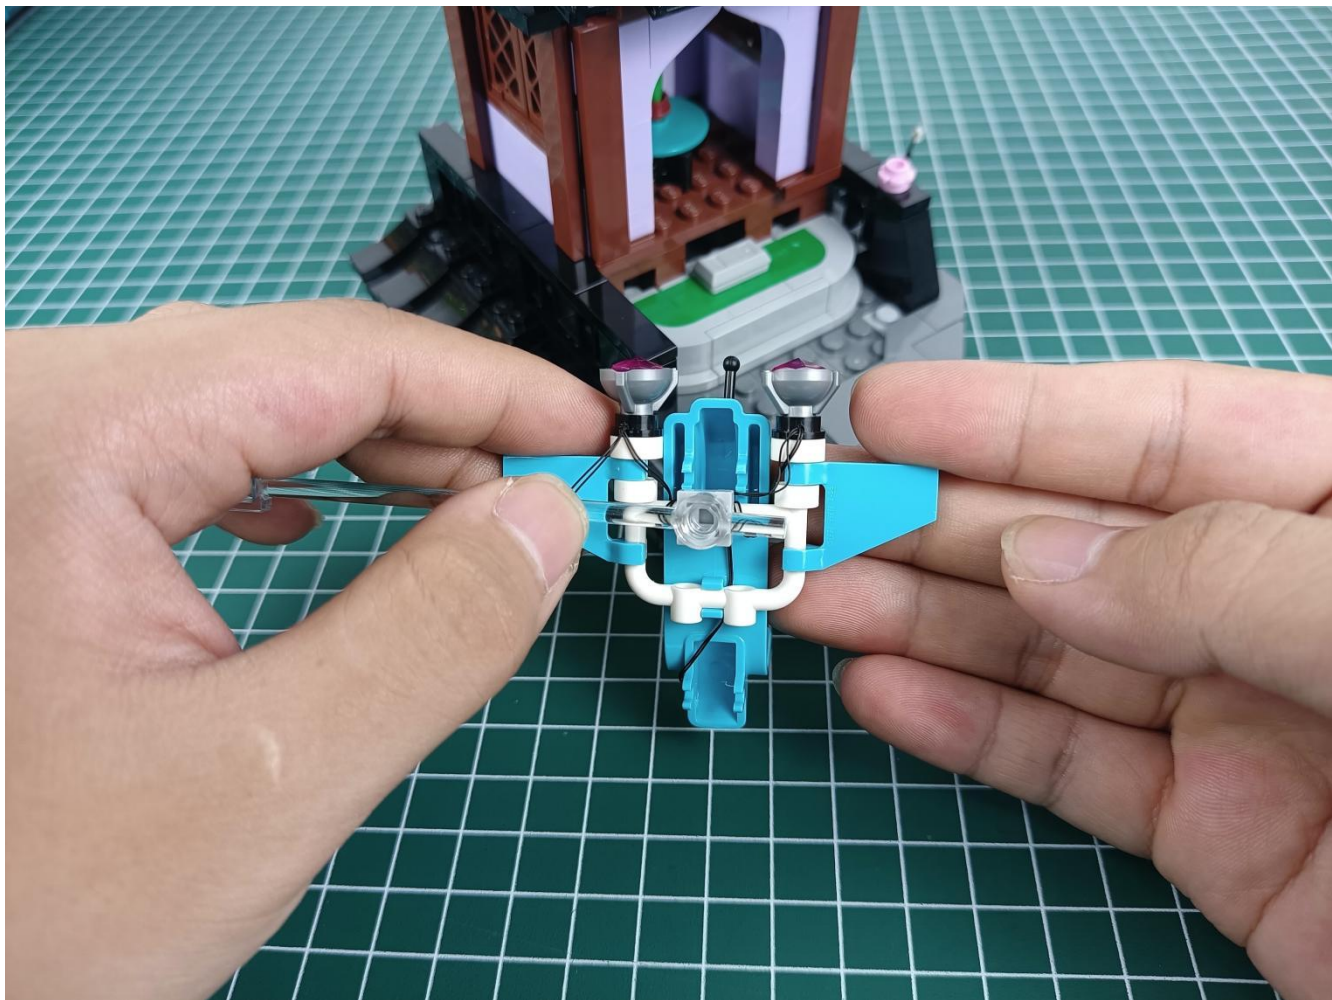

Install the battery, pay attention to the positive and negative poles.

Connect the USB power cord to the battery box.

Take out the 4 expansion boards from the No. 5 bag.

Please pay more attention and carefully using the connector for it is small. The “=” of the 2P interface is aligned with the “=” of the expansion board. The “=” on the expansion board refers to the two outside solder joints, not the two metal pins inside the jack.

Please be careful when installing since the lamp thread is slender. Cannot be pressed against the raised position of the building block. It should pass along the gap, otherwise the lamp wire will be pinched.

Step 2 : Installation

start installation:

Complete install and plug in the power to try it.

Above creative ideas and instructions are provide by our designers.

But we treasure your suggestions or opinions on below.