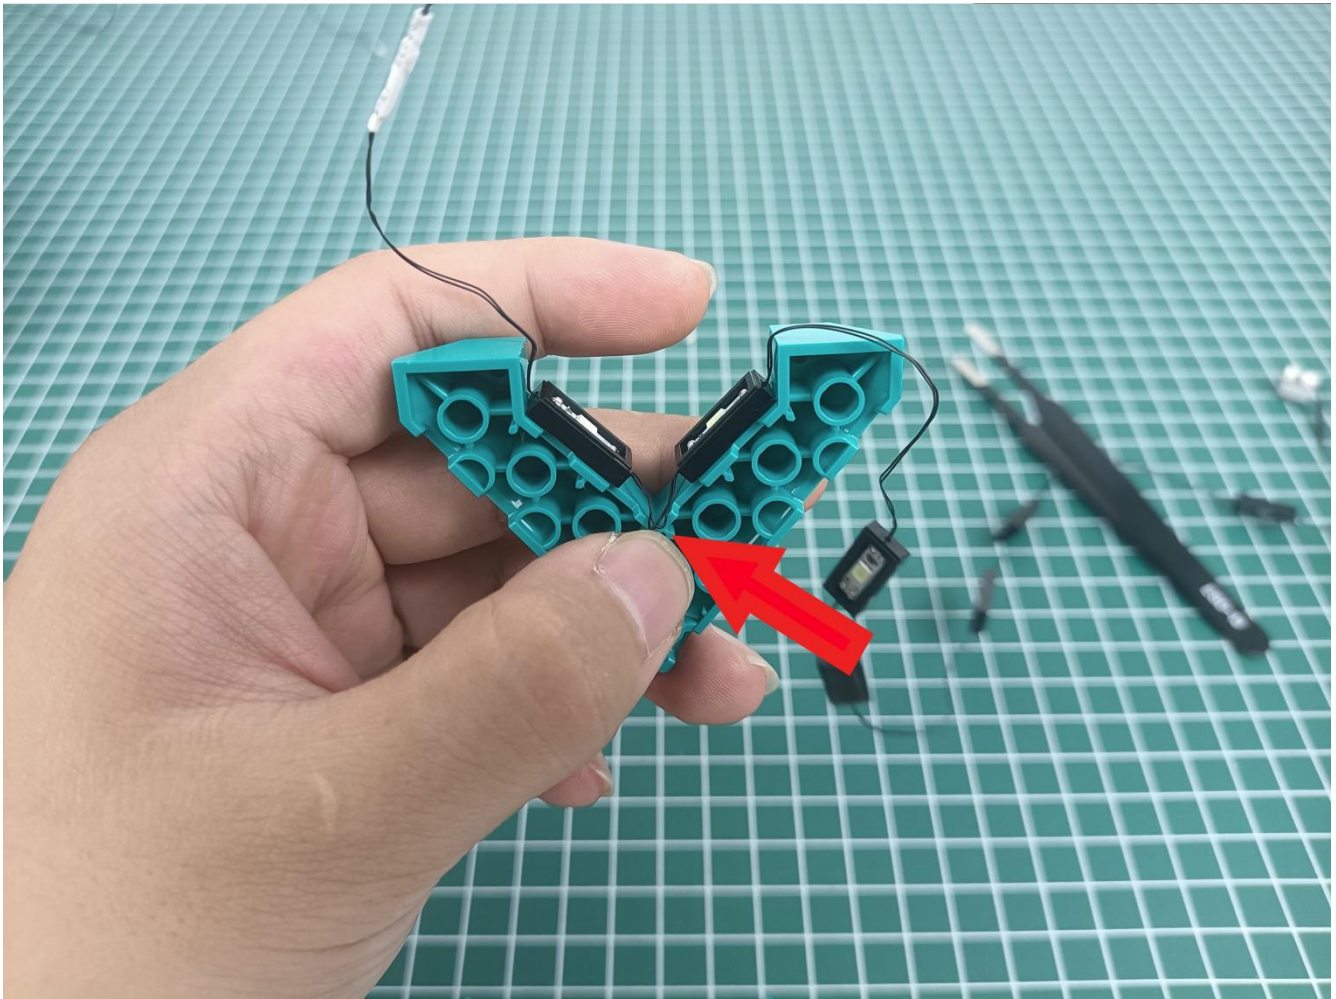

Install the battery, pay attention to the positive and negative poles.

Connect the USB power cord to the battery box.

Take out the 4 expansion boards from the No. 5 bag.

Please pay more attention and carefully using the connector for it is small. The “=” of the 2P interface is aligned with the “=” of the expansion board. The “=” on the expansion board refers to the two outside solder joints, not the two metal pins inside the jack.

Please be careful when installing since the lamp thread is slender. Cannot be pressed against the raised position of the building block. It should pass along the gap, otherwise the lamp wire will be pinched.

Step 2 : Installation

start installation:

Complete install and plug in the power to try it.

Above creative ideas and instructions are provide by our designers.

But we treasure your suggestions or opinions on below.