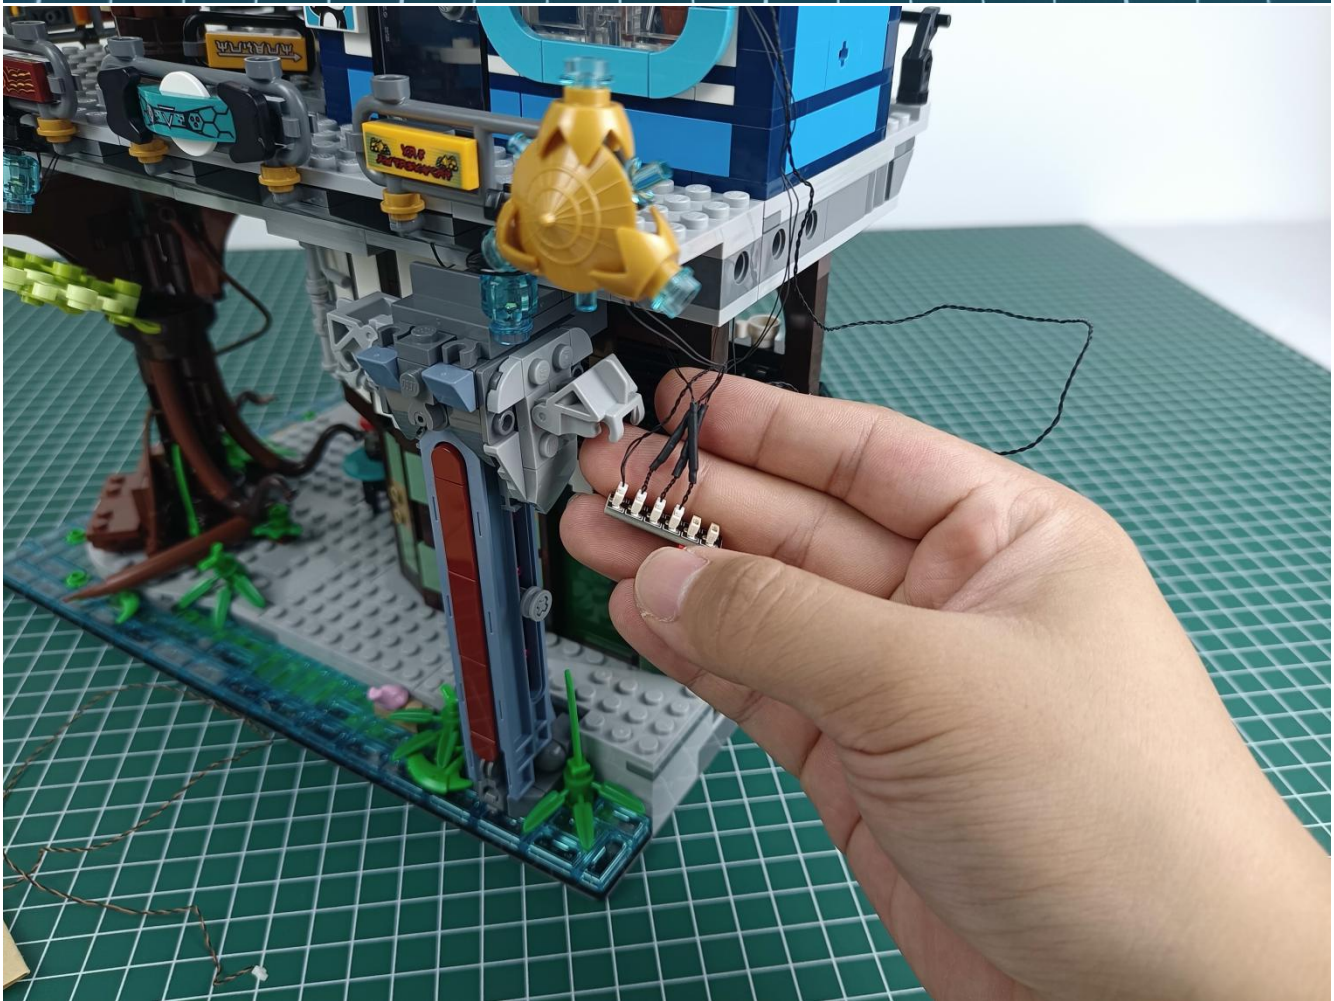

Install the battery, pay attention to the positive and negative poles.

Connect the USB power cord to the battery box.

Take out the 4 expansion boards from the No. 5 bag.

Please pay more attention and carefully using the connector for it is small. The “=” of the 2P interface is aligned with the “=” of the expansion board. The “=” on the expansion board refers to the two outside solder joints, not the two metal pins inside the jack.

Please be careful when installing since the lamp thread is slender. Cannot be pressed against the raised position of the building block. It should pass along the gap, otherwise the lamp wire will be pinched.

Step 2 : Installation

start installation:

Complete install and plug in the power to try it.

Above creative ideas and instructions are provide by our designers.

But we treasure your suggestions or opinions on below.