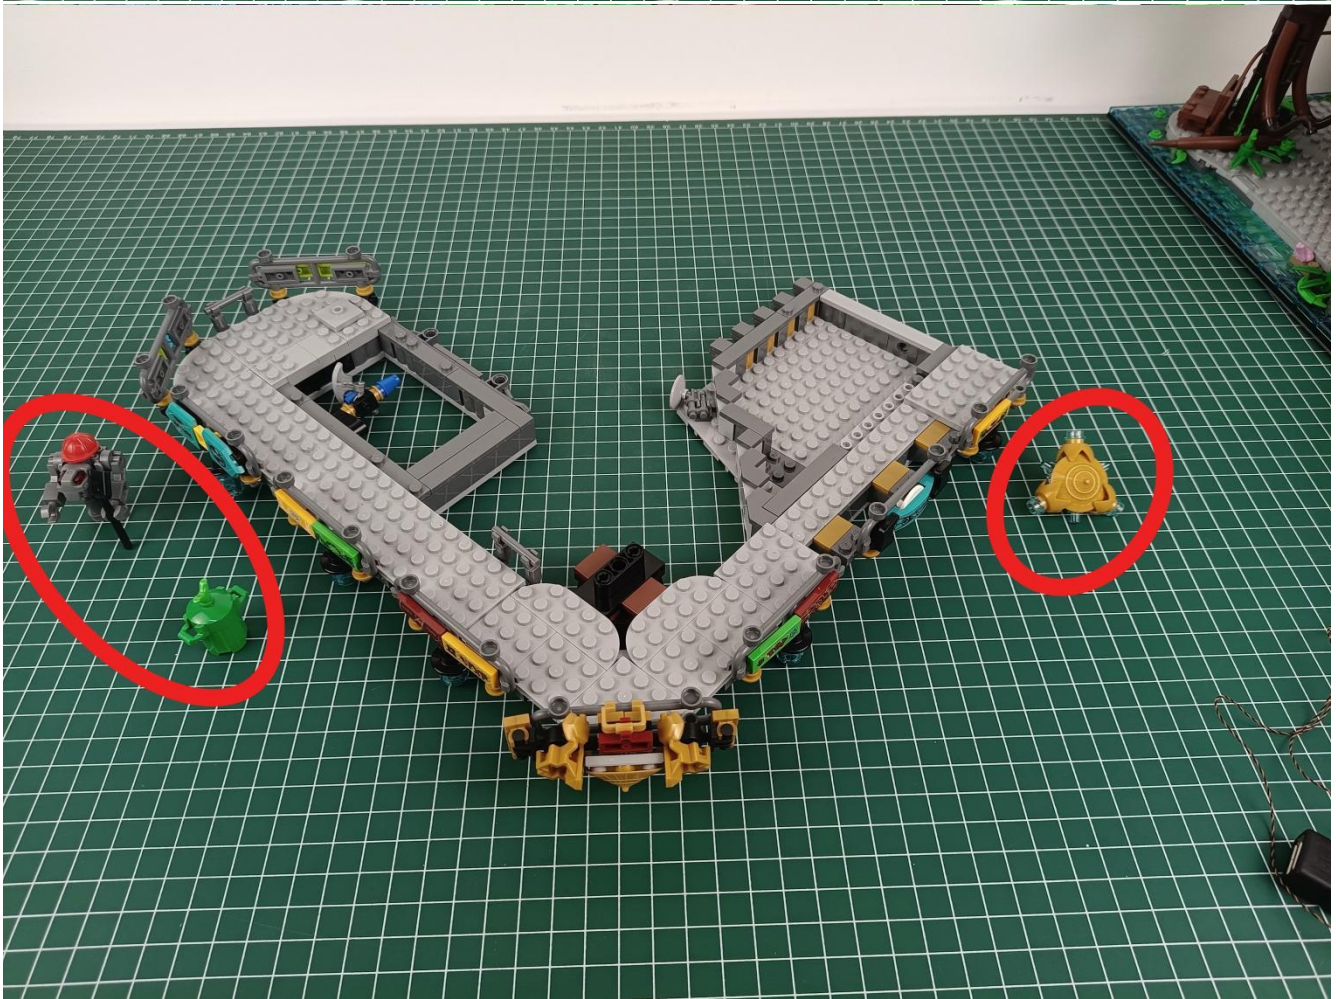

Install the battery, pay attention to the positive and negative poles.

Connect the USB power cord to the battery box.

Take out the 4 expansion boards from the No. 5 bag.

Please pay more attention and carefully using the connector for it is small. The “=” of the 2P interface is aligned with the “=” of the expansion board. The “=” on the expansion board refers to the two outside solder joints, not the two metal pins inside the jack.

Please be careful when installing since the lamp thread is slender. Cannot be pressed against the raised position of the building block. It should pass along the gap, otherwise the lamp wire will be pinched.

Step 2 : Installation

start installation:

Complete install and plug in the power to try it.

Above creative ideas and instructions are provide by our designers.

But we treasure your suggestions or opinions on below.