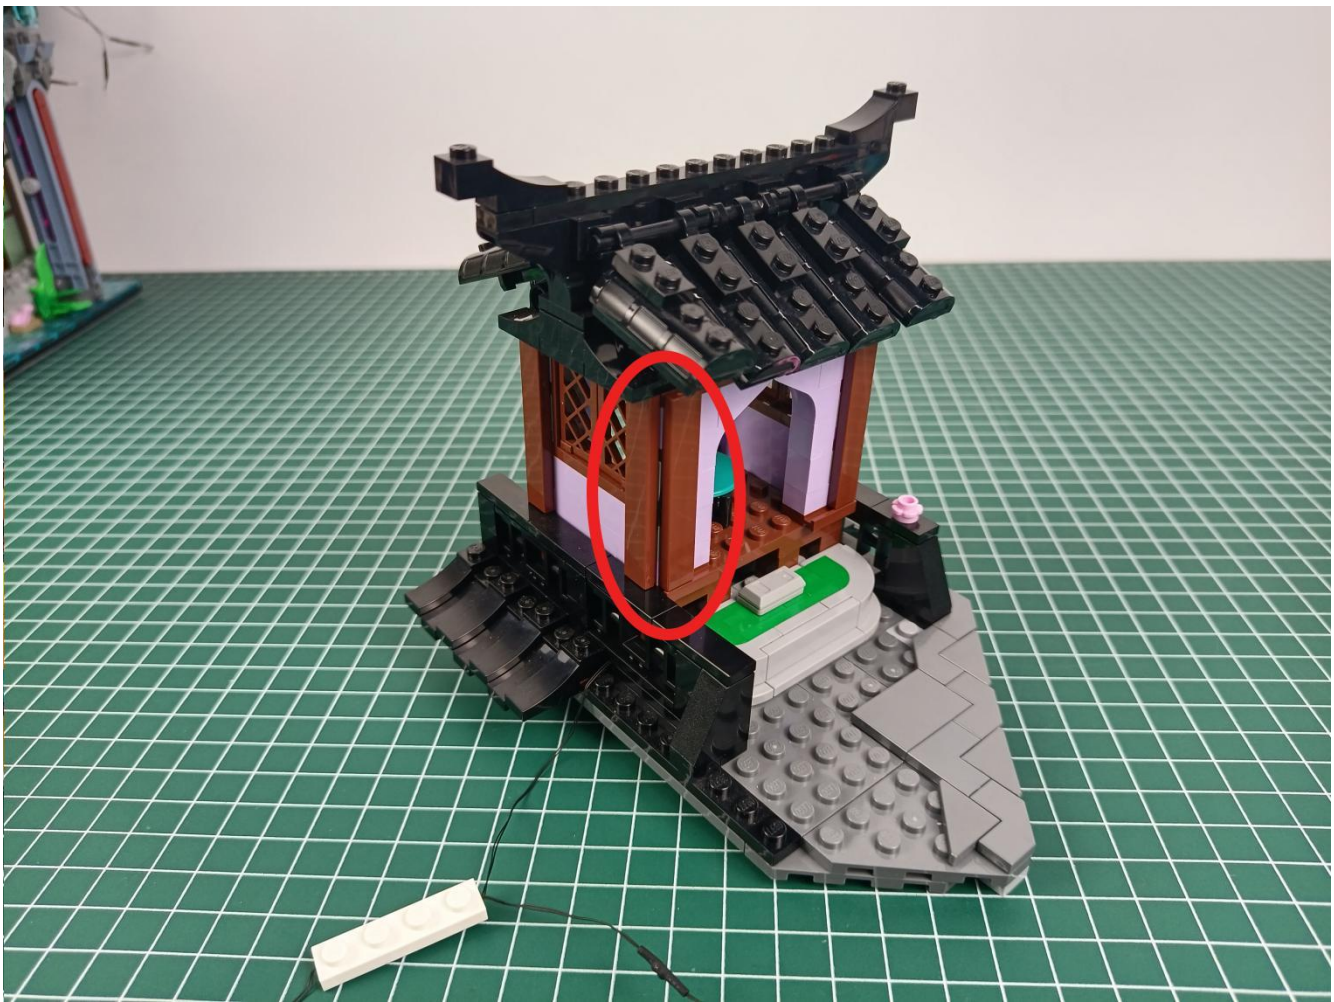

Install the battery, pay attention to the positive and negative poles.

Connect the USB power cord to the battery box.

Take out the 4 expansion boards from the No. 5 bag.

Please pay more attention and carefully using the connector for it is small. The “=” of the 2P interface is aligned with the “=” of the expansion board. The “=” on the expansion board refers to the two outside solder joints, not the two metal pins inside the jack.

Please be careful when installing since the lamp thread is slender. Cannot be pressed against the raised position of the building block. It should pass along the gap, otherwise the lamp wire will be pinched.

Step 2 : Installation

start installation:

Complete install and plug in the power to try it.

Above creative ideas and instructions are provide by our designers.

But we treasure your suggestions or opinions on below.