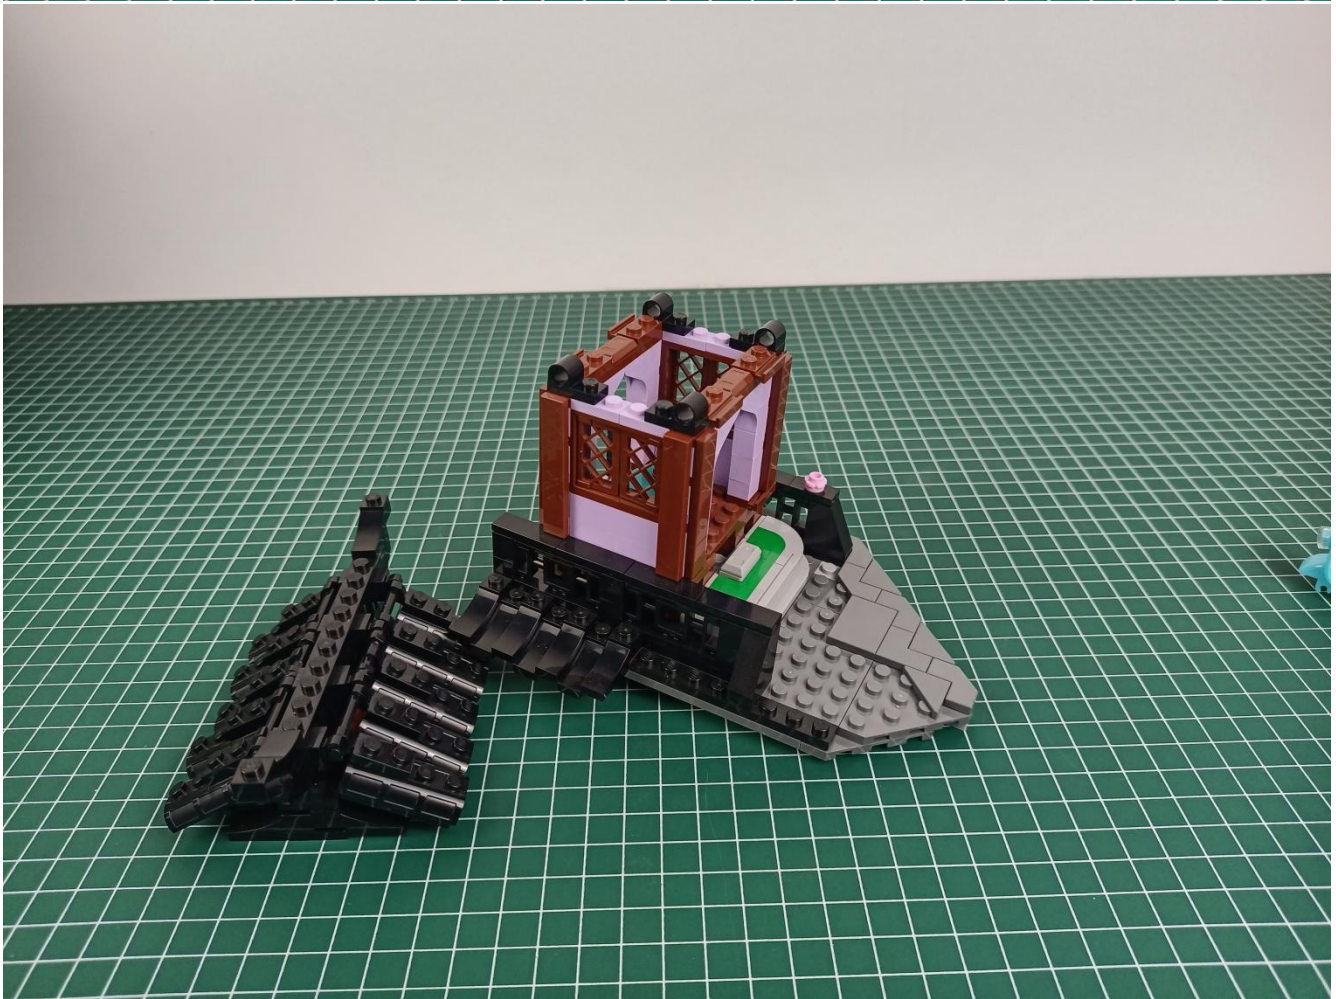

Please be careful when installing since the lamp thread is slender. Cannot be pressed against the raised position of the building block. It should pass along the gap, otherwise the lamp wire will be pinched.

Step 2 : Installation

start installation:

Complete install and plug in the power to try it.

Above creative ideas and instructions are provide by our designers.

But we treasure your suggestions or opinions on below.