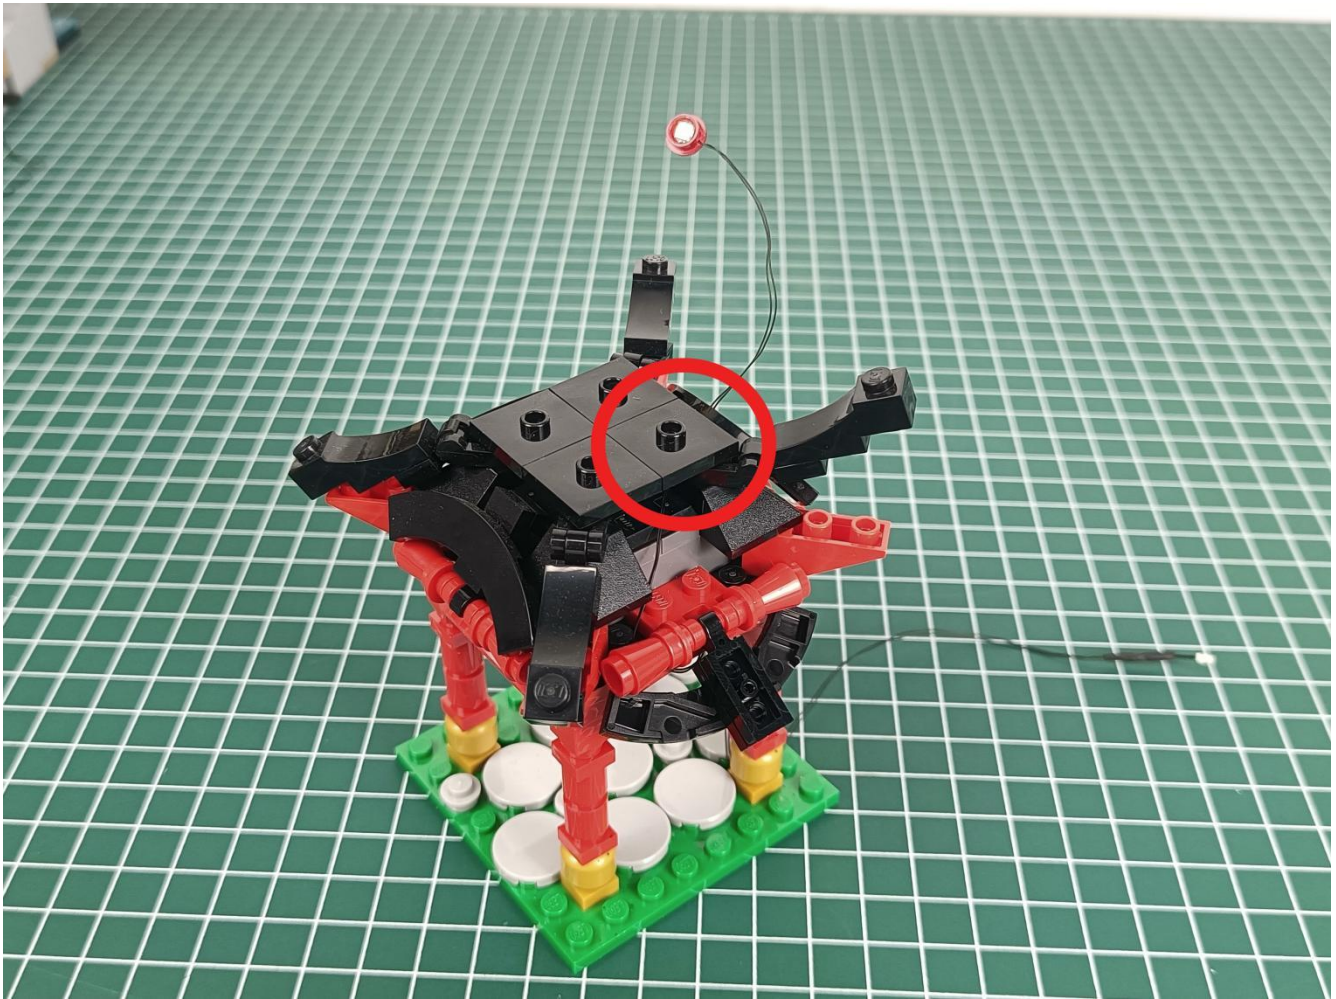

Install the battery, pay attention to the positive and negative poles.

Connect the USB power cord to the battery box.

Take out the 4 expansion boards from the No. 5 bag.

Please pay more attention and carefully using the connector for it is small. The “=” of the 2P interface is aligned with the “=” of the expansion board. The “=” on the expansion board refers to the two outside solder joints, not the two metal pins inside the jack.

Please be careful when installing since the lamp thread is slender. Cannot be pressed against the raised position of the building block. It should pass along the gap, otherwise the lamp wire will be pinched.

Step 2 : Installation

start installation:

Complete install and plug in the power to try it.

Above creative ideas and instructions are provide by our designers.

But we treasure your suggestions or opinions on below.