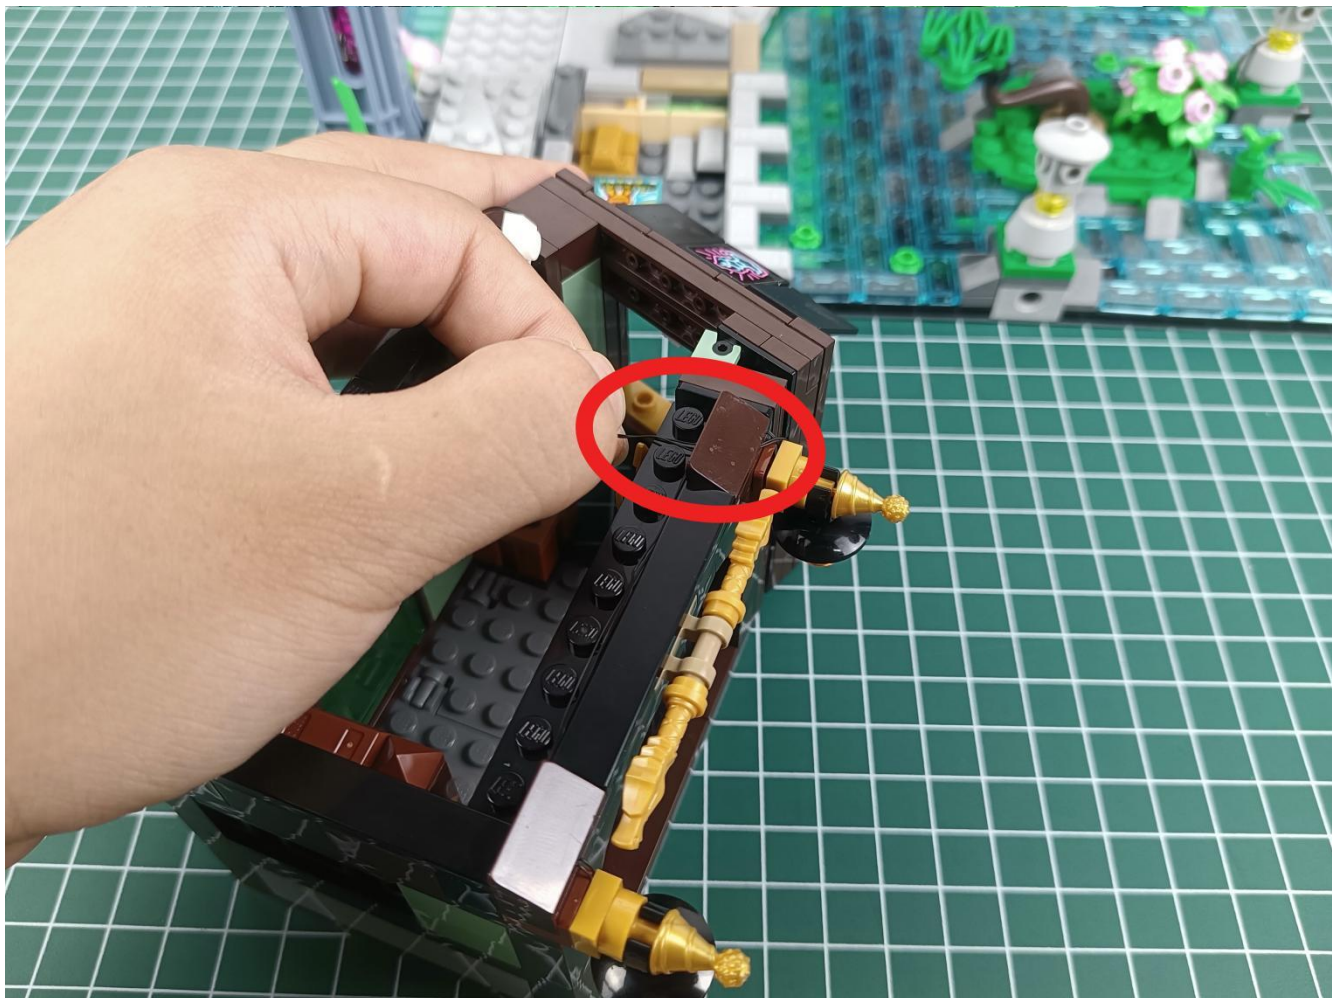

Install the battery, pay attention to the positive and negative poles.

Connect the USB power cord to the battery box.

Take out the 4 expansion boards from the No. 5 bag.

Please pay more attention and carefully using the connector for it is small. The “=” of the 2P interface is aligned with the “=” of the expansion board. The “=” on the expansion board refers to the two outside solder joints, not the two metal pins inside the jack.

Please be careful when installing since the lamp thread is slender. Cannot be pressed against the raised position of the building block. It should pass along the gap, otherwise the lamp wire will be pinched.

Step 2 : Installation

start installation:

Complete install and plug in the power to try it.

Above creative ideas and instructions are provide by our designers.

But we treasure your suggestions or opinions on below.