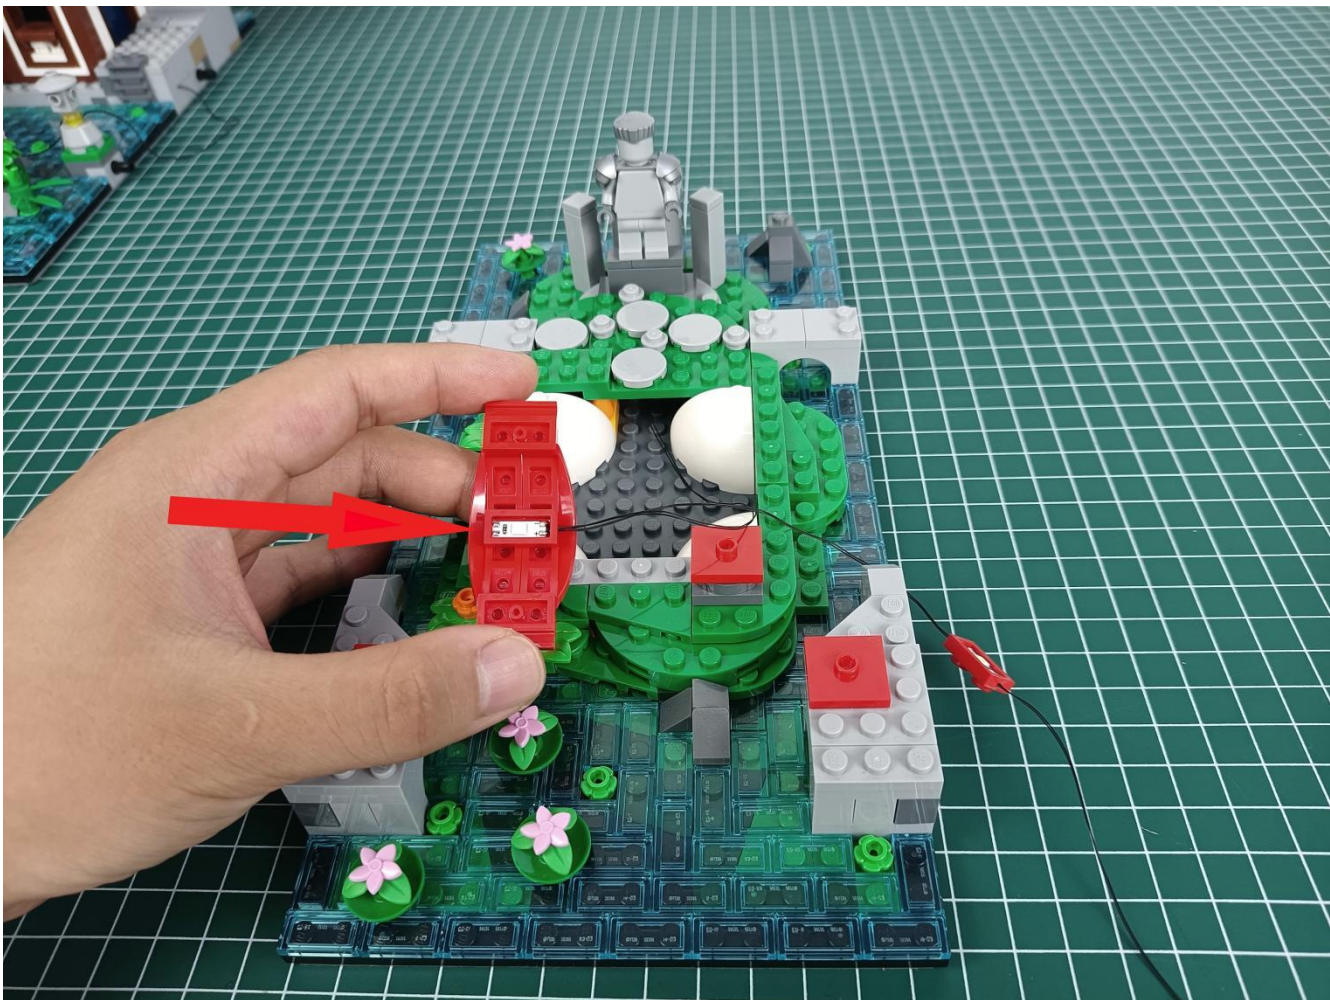

Please be careful when installing since the lamp thread is slender. Cannot be pressed against the raised position of the building block. It should pass along the gap, otherwise the lamp wire will be pinched.

Step 2 : Installation

start installation:

Complete install and plug in the power to try it.

Above creative ideas and instructions are provide by our designers.

But we treasure your suggestions or opinions on below.