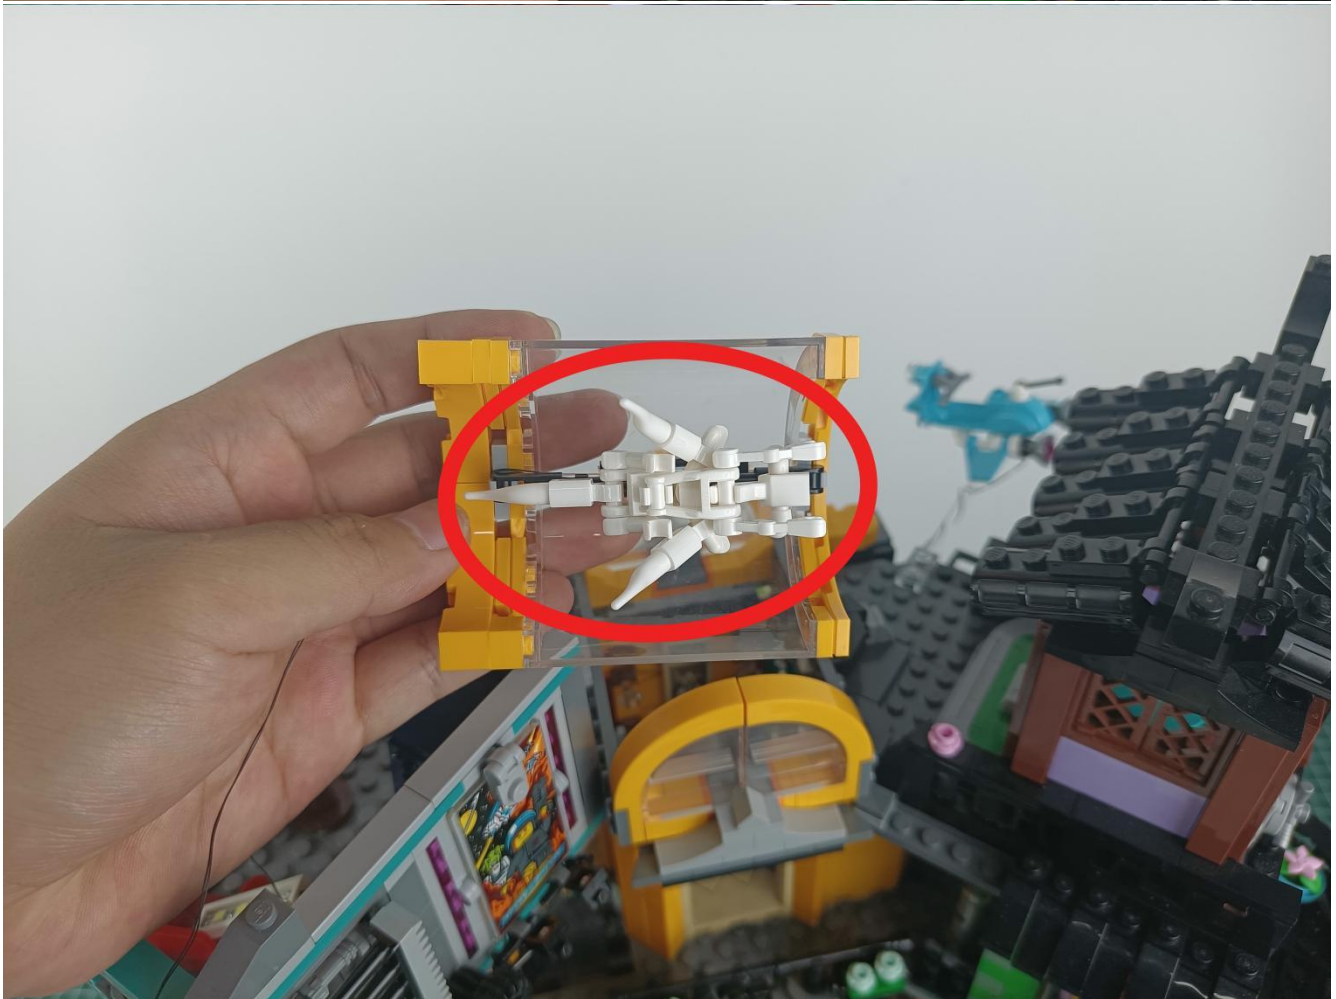

Install the battery, pay attention to the positive and negative poles.

Connect the USB power cord to the battery box.

Take out the 4 expansion boards from the No. 5 bag.

Please pay more attention and carefully using the connector for it is small. The “=” of the 2P interface is aligned with the “=” of the expansion board. The “=” on the expansion board refers to the two outside solder joints, not the two metal pins inside the jack.

Please be careful when installing since the lamp thread is slender. Cannot be pressed against the raised position of the building block. It should pass along the gap, otherwise the lamp wire will be pinched.

Step 2 : Installation

start installation:

Complete install and plug in the power to try it.

Above creative ideas and instructions are provide by our designers.

But we treasure your suggestions or opinions on below.