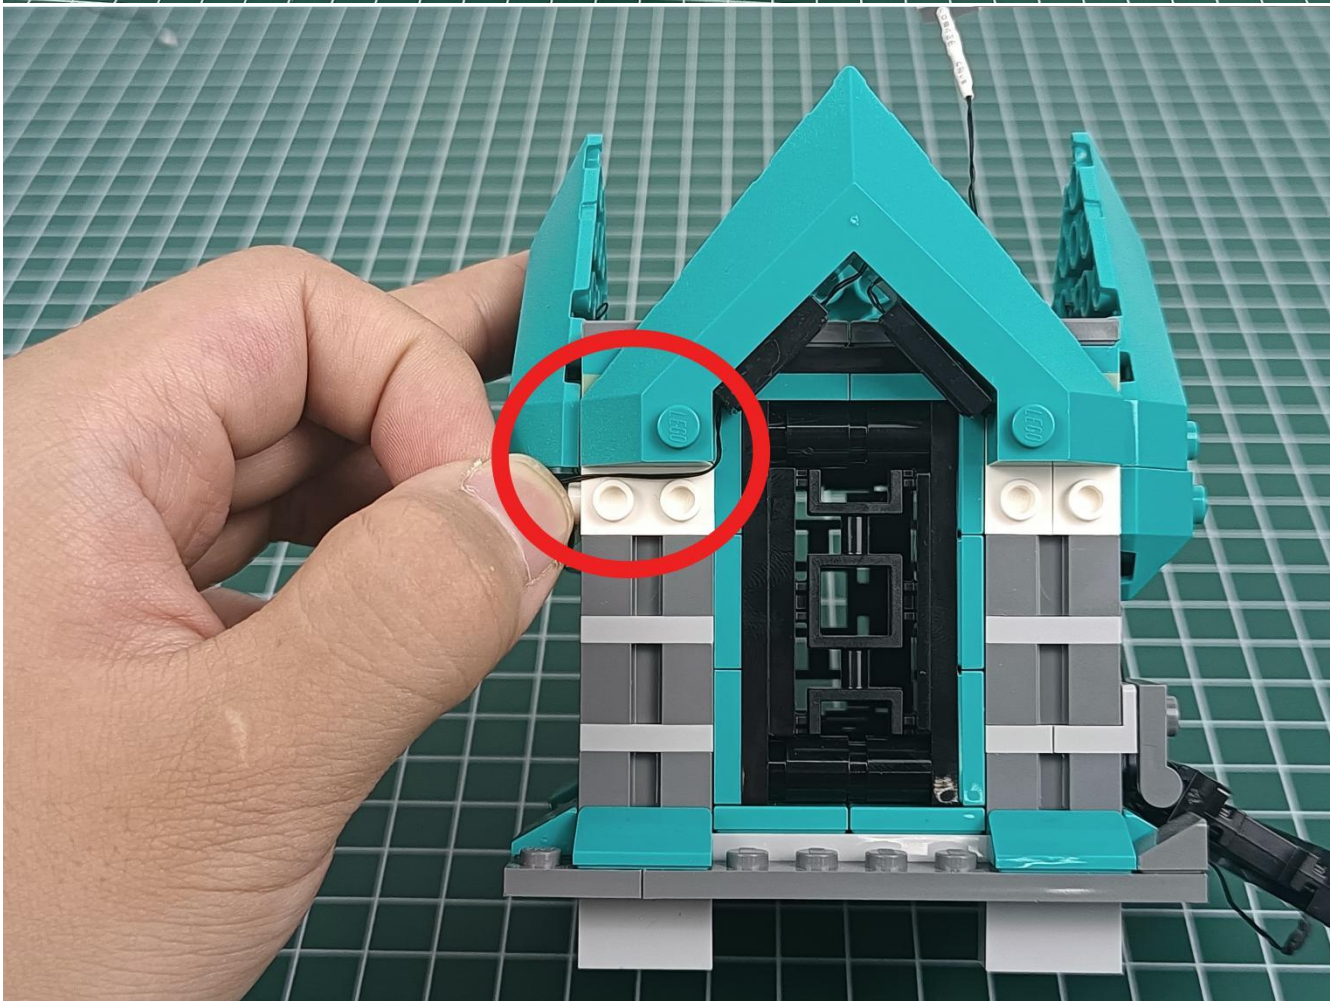

Install the battery, pay attention to the positive and negative poles.

Connect the USB power cord to the battery box.

Take out the 4 expansion boards from the No. 5 bag.

Please pay more attention and carefully using the connector for it is small. The “=” of the 2P interface is aligned with the “=” of the expansion board. The “=” on the expansion board refers to the two outside solder joints, not the two metal pins inside the jack.

Please be careful when installing since the lamp thread is slender. Cannot be pressed against the raised position of the building block. It should pass along the gap, otherwise the lamp wire will be pinched.

Step 2 : Installation

start installation:

Complete install and plug in the power to try it.

Above creative ideas and instructions are provide by our designers.

But we treasure your suggestions or opinions on below.