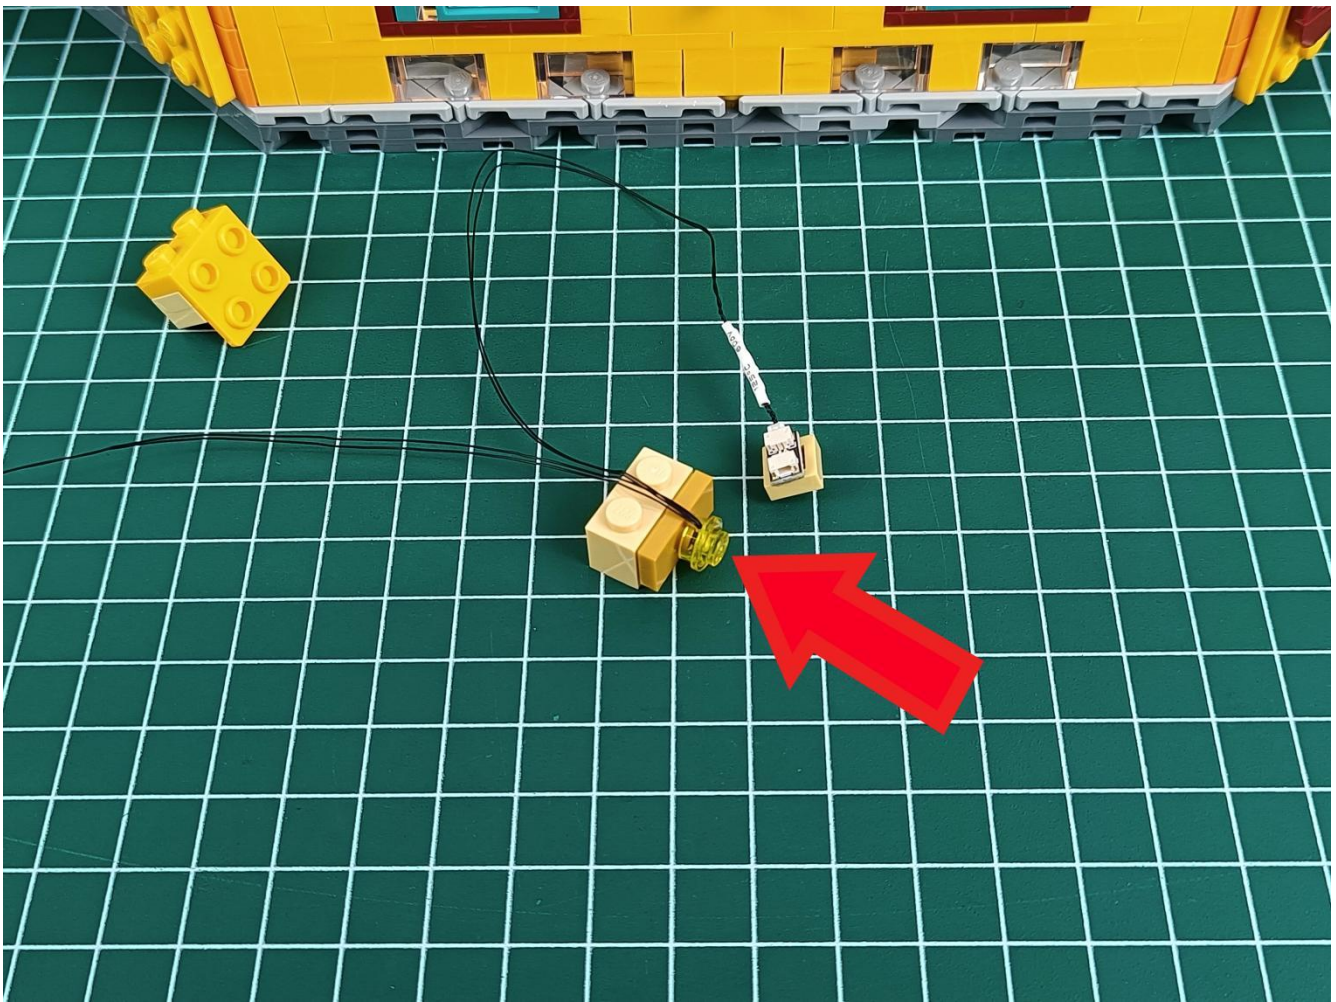

Install the battery, pay attention to the positive and negative poles.

Connect the USB power cord to the battery box.

Take out the 4 expansion boards from the No. 5 bag.

Please pay more attention and carefully using the connector for it is small. The “=” of the 2P interface is aligned with the “=” of the expansion board. The “=” on the expansion board refers to the two outside solder joints, not the two metal pins inside the jack.

Please be careful when installing since the lamp thread is slender. Cannot be pressed against the raised position of the building block. It should pass along the gap, otherwise the lamp wire will be pinched.

Step 2 : Installation

start installation:

Complete install and plug in the power to try it.

Above creative ideas and instructions are provide by our designers.

But we treasure your suggestions or opinions on below.