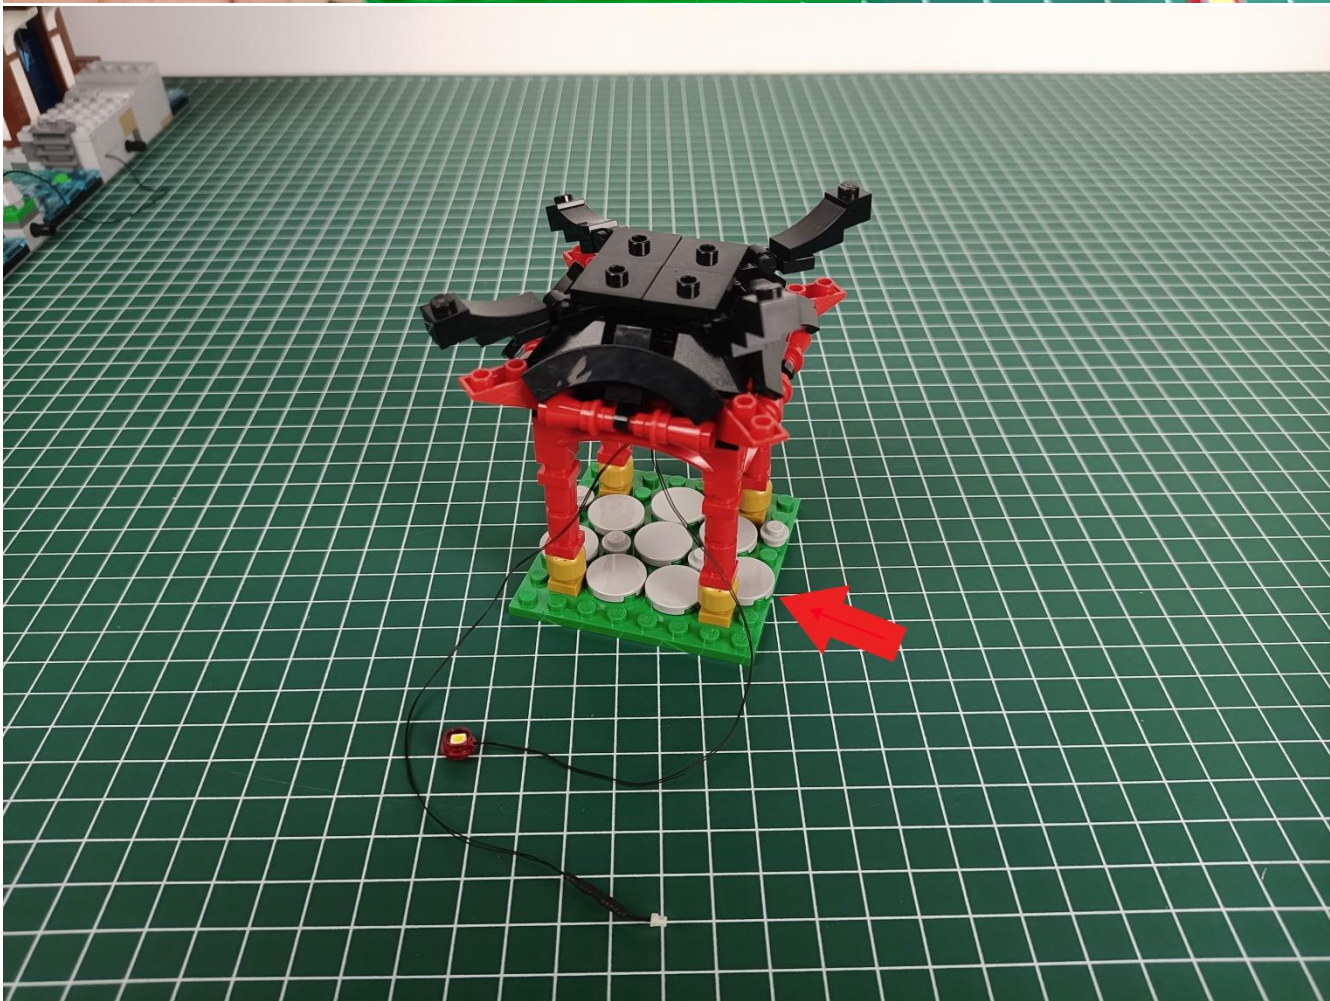

Install the battery, pay attention to the positive and negative poles.

Connect the USB power cord to the battery box.

Take out the 4 expansion boards from the No. 5 bag.

Please pay more attention and carefully using the connector for it is small. The “=” of the 2P interface is aligned with the “=” of the expansion board. The “=” on the expansion board refers to the two outside solder joints, not the two metal pins inside the jack.

Please be careful when installing since the lamp thread is slender. Cannot be pressed against the raised position of the building block. It should pass along the gap, otherwise the lamp wire will be pinched.

Step 2 : Installation

start installation:

Complete install and plug in the power to try it.

Above creative ideas and instructions are provide by our designers.

But we treasure your suggestions or opinions on below.