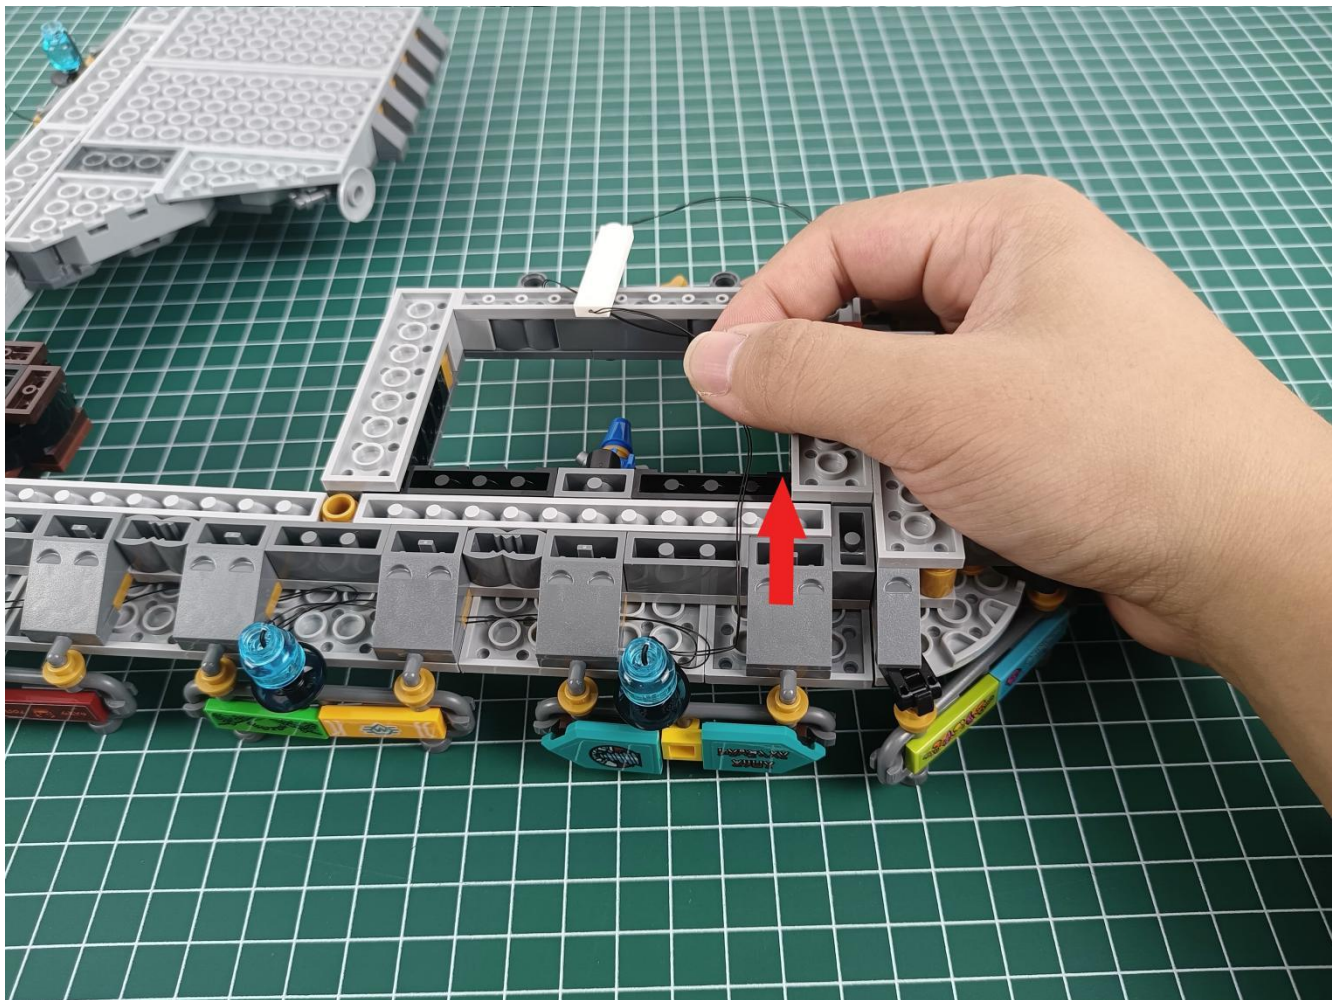

Install the battery, pay attention to the positive and negative poles.

Connect the USB power cord to the battery box.

Take out the 4 expansion boards from the No. 5 bag.

Please pay more attention and carefully using the connector for it is small. The “=” of the 2P interface is aligned with the “=” of the expansion board. The “=” on the expansion board refers to the two outside solder joints, not the two metal pins inside the jack.

Please be careful when installing since the lamp thread is slender. Cannot be pressed against the raised position of the building block. It should pass along the gap, otherwise the lamp wire will be pinched.

Step 2 : Installation

start installation:

Complete install and plug in the power to try it.

Above creative ideas and instructions are provide by our designers.

But we treasure your suggestions or opinions on below.