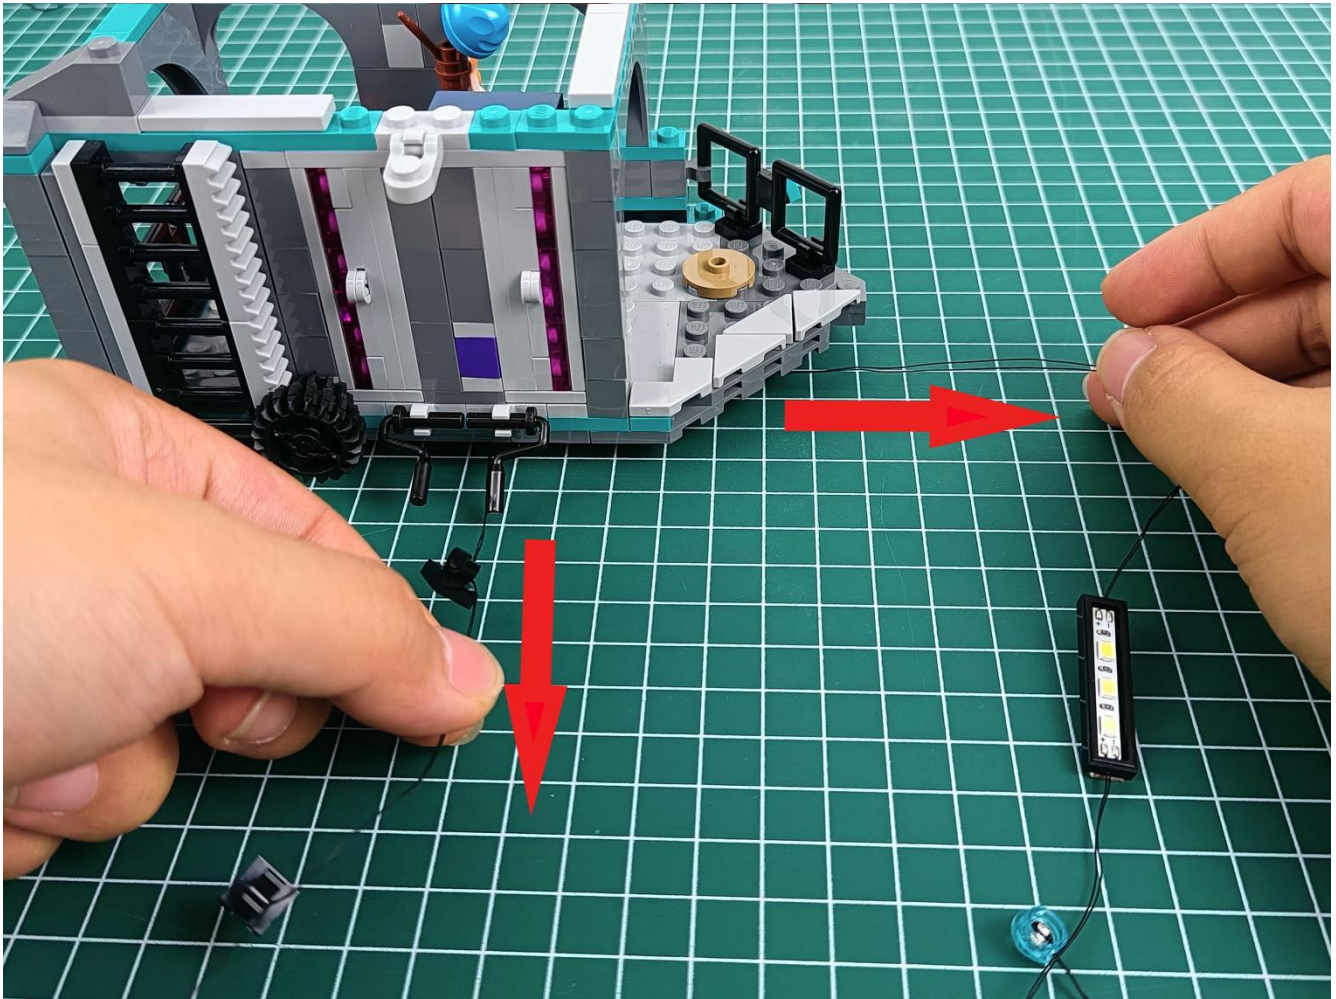

Install the battery, pay attention to the positive and negative poles.

Connect the USB power cord to the battery box.

Take out the 4 expansion boards from the No. 5 bag.

Please pay more attention and carefully using the connector for it is small. The “=” of the 2P interface is aligned with the “=” of the expansion board. The “=” on the expansion board refers to the two outside solder joints, not the two metal pins inside the jack.

Please be careful when installing since the lamp thread is slender. Cannot be pressed against the raised position of the building block. It should pass along the gap, otherwise the lamp wire will be pinched.

Step 2 : Installation

start installation:

Complete install and plug in the power to try it.

Above creative ideas and instructions are provide by our designers.

But we treasure your suggestions or opinions on below.