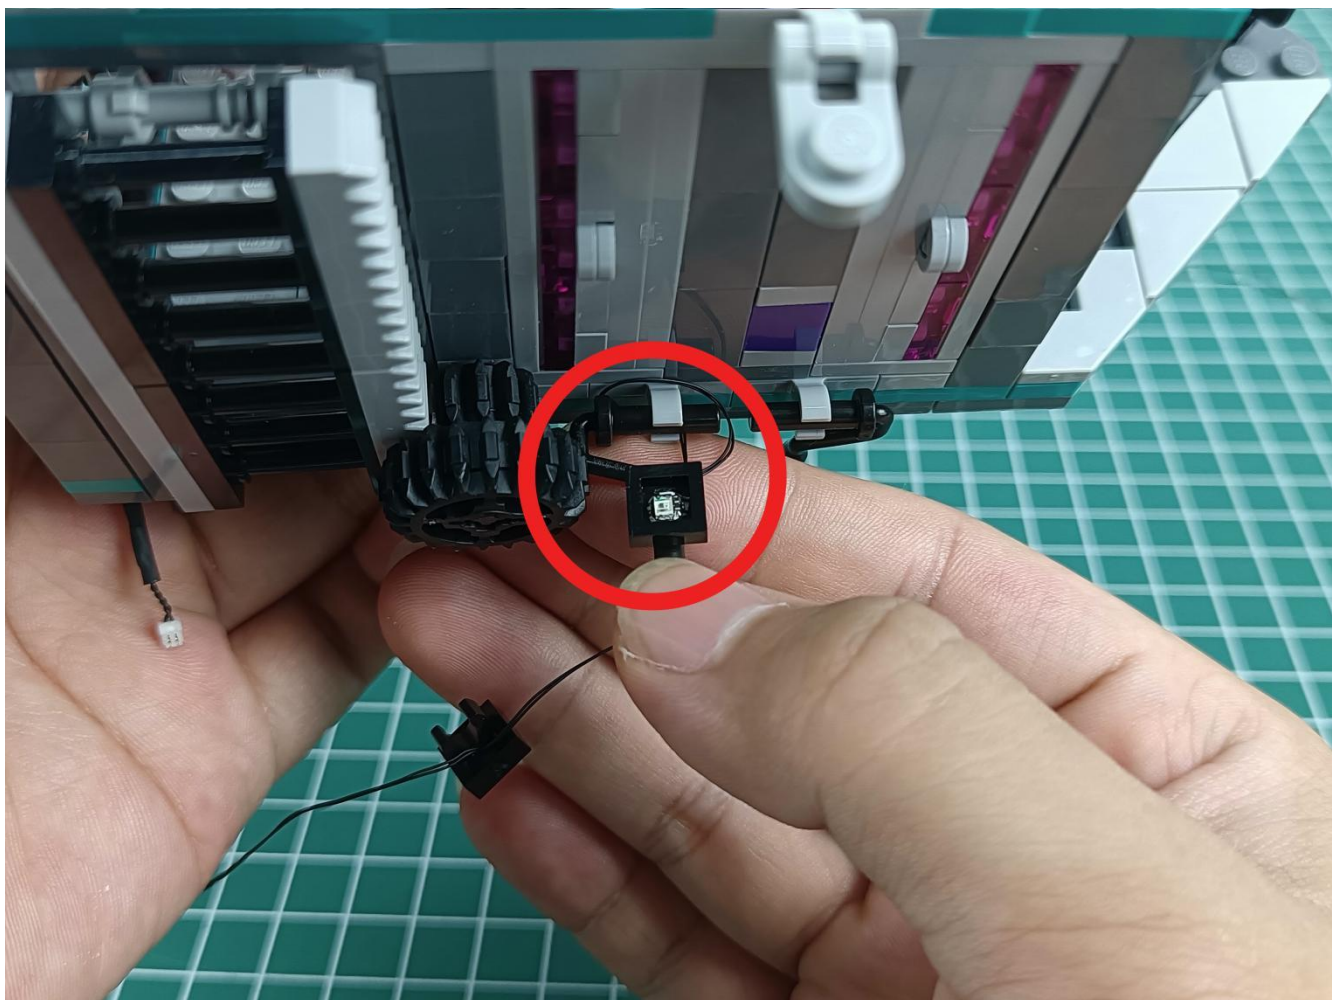

Install the battery, pay attention to the positive and negative poles.

Connect the USB power cord to the battery box.

Take out the 4 expansion boards from the No. 5 bag.

Please pay more attention and carefully using the connector for it is small. The “=” of the 2P interface is aligned with the “=” of the expansion board. The “=” on the expansion board refers to the two outside solder joints, not the two metal pins inside the jack.

Please be careful when installing since the lamp thread is slender. Cannot be pressed against the raised position of the building block. It should pass along the gap, otherwise the lamp wire will be pinched.

Step 2 : Installation

start installation:

Complete install and plug in the power to try it.

Above creative ideas and instructions are provide by our designers.

But we treasure your suggestions or opinions on below.