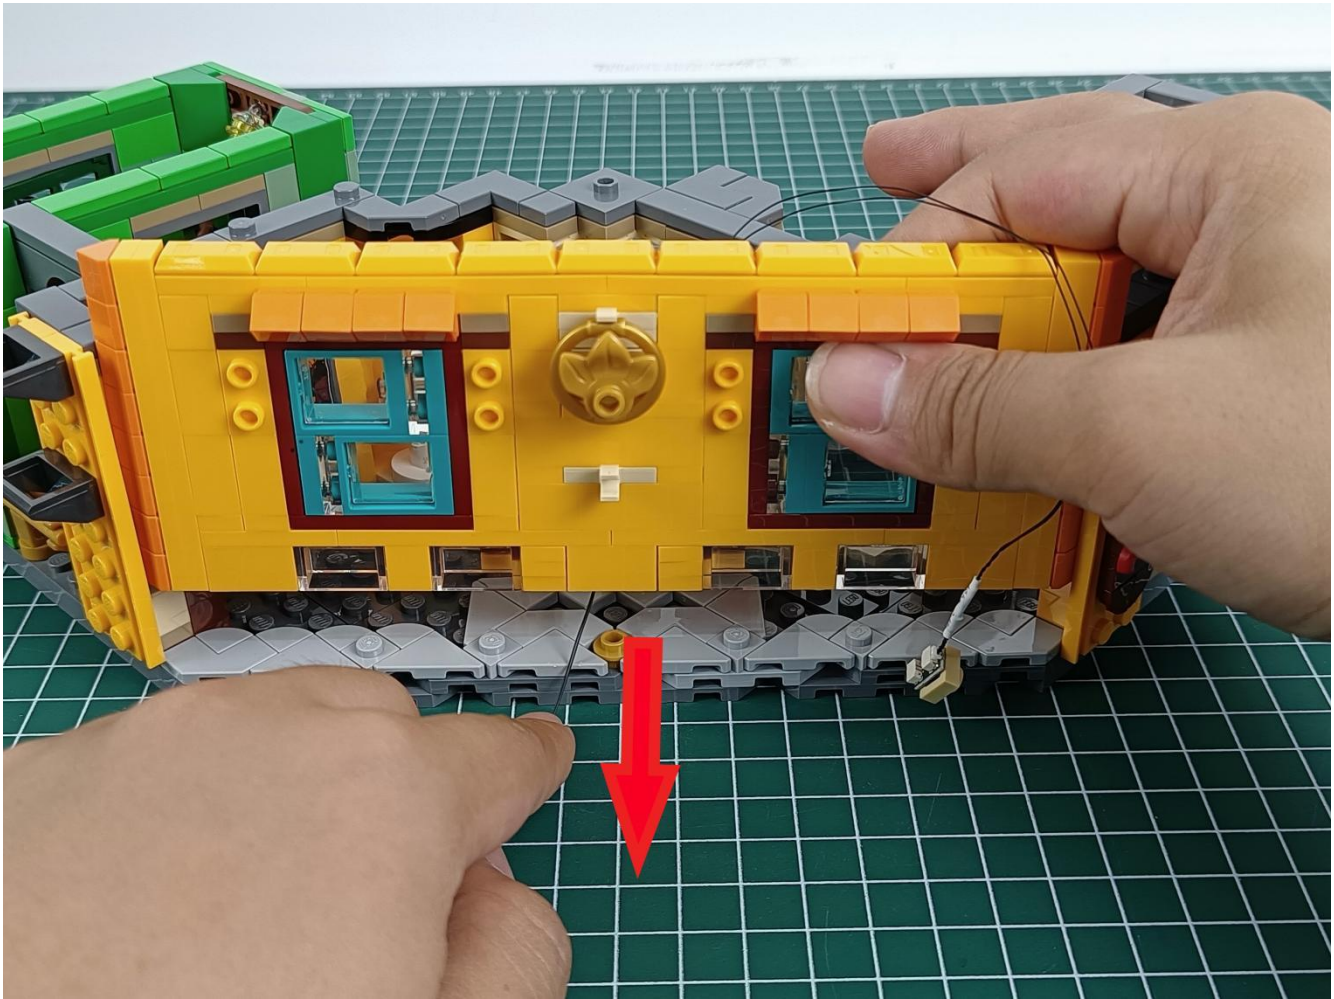

Install the battery, pay attention to the positive and negative poles.

Connect the USB power cord to the battery box.

Take out the 4 expansion boards from the No. 5 bag.

Please pay more attention and carefully using the connector for it is small. The “=” of the 2P interface is aligned with the “=” of the expansion board. The “=” on the expansion board refers to the two outside solder joints, not the two metal pins inside the jack.

Please be careful when installing since the lamp thread is slender. Cannot be pressed against the raised position of the building block. It should pass along the gap, otherwise the lamp wire will be pinched.

Step 2 : Installation

start installation:

Complete install and plug in the power to try it.

Above creative ideas and instructions are provide by our designers.

But we treasure your suggestions or opinions on below.