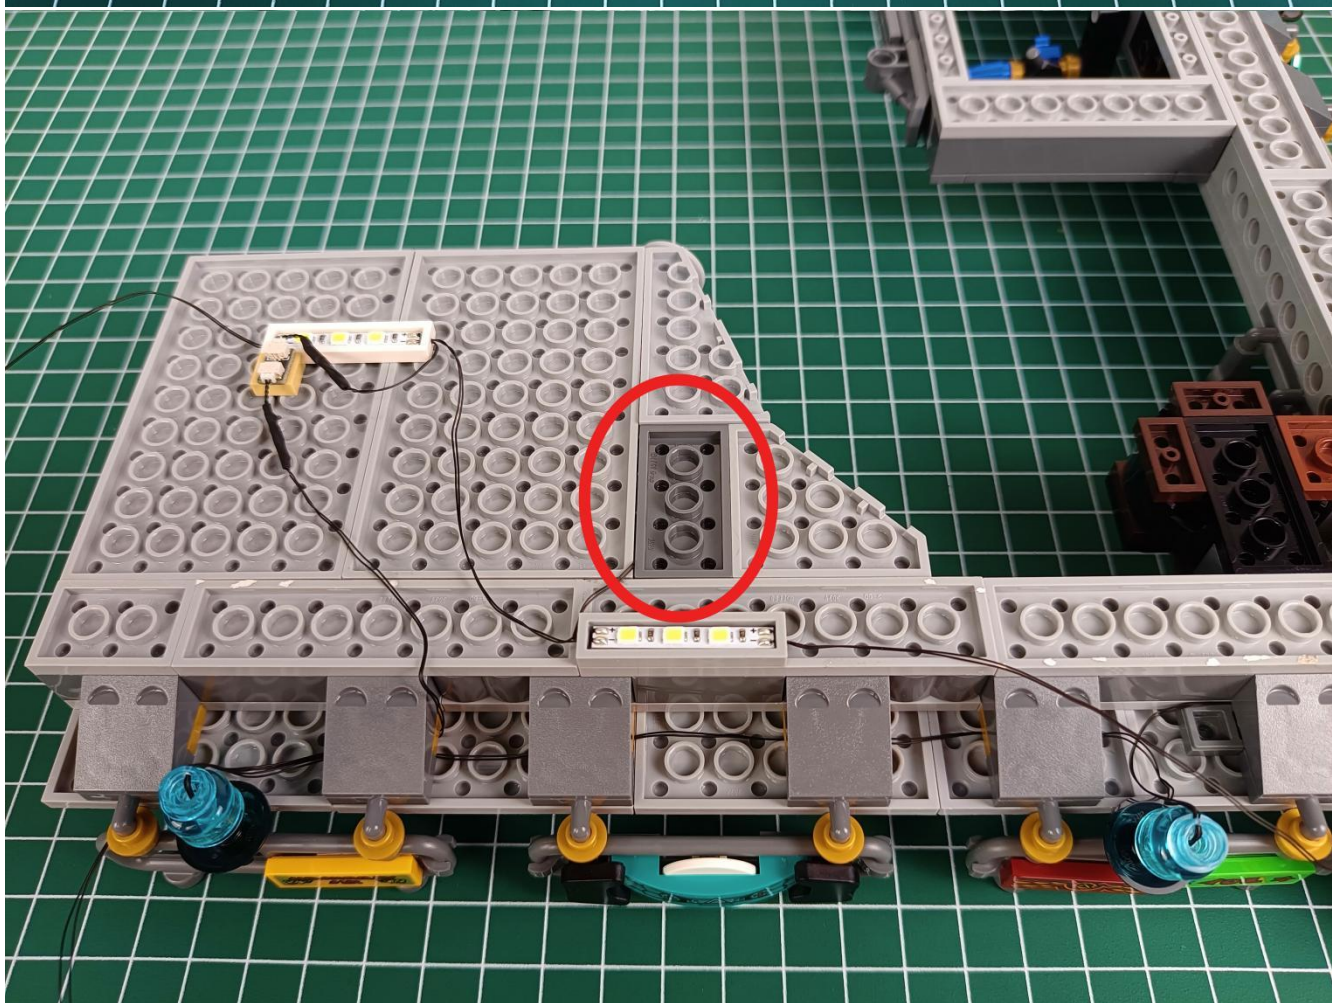

Install the battery, pay attention to the positive and negative poles.

Connect the USB power cord to the battery box.

Take out the 4 expansion boards from the No. 5 bag.

Please pay more attention and carefully using the connector for it is small. The “=” of the 2P interface is aligned with the “=” of the expansion board. The “=” on the expansion board refers to the two outside solder joints, not the two metal pins inside the jack.

Please be careful when installing since the lamp thread is slender. Cannot be pressed against the raised position of the building block. It should pass along the gap, otherwise the lamp wire will be pinched.

Step 2 : Installation

start installation:

Complete install and plug in the power to try it.

Above creative ideas and instructions are provide by our designers.

But we treasure your suggestions or opinions on below.