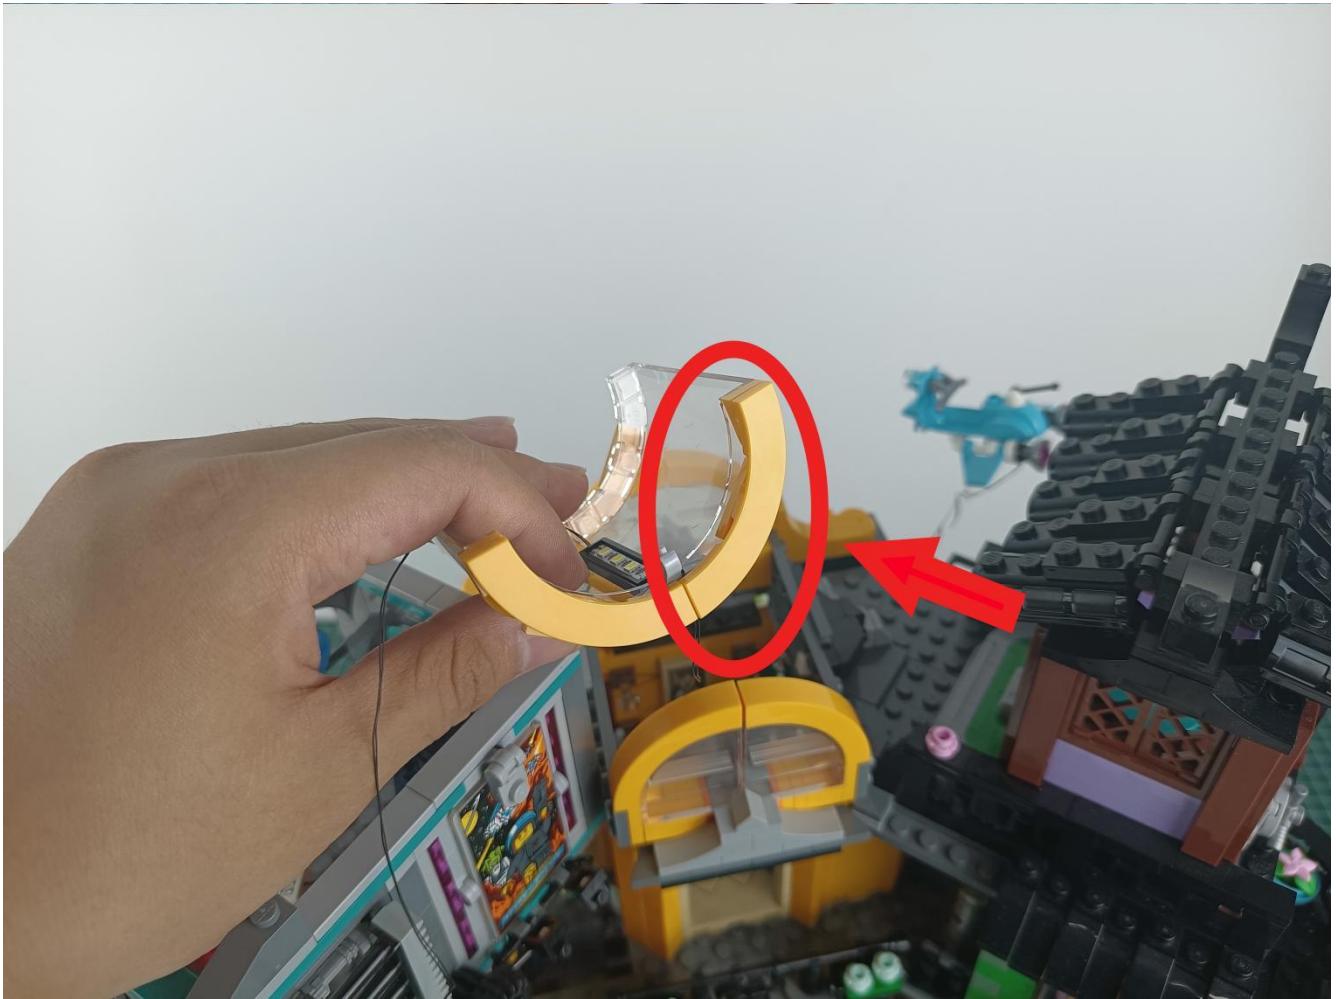

Install the battery, pay attention to the positive and negative poles.

Connect the USB power cord to the battery box.

Take out the 4 expansion boards from the No. 5 bag.

Please pay more attention and carefully using the connector for it is small. The “=” of the 2P interface is aligned with the “=” of the expansion board. The “=” on the expansion board refers to the two outside solder joints, not the two metal pins inside the jack.

If there is no abnormality, unplug the lights and leave the expansion board on the USB power cord, Put the lighting back into the original bag, and test the lighting of other bags in the same way.

Attention:

Please be careful when installing since the lamp thread is slender. Cannot be pressed against the raised position of the building block. It should pass along the gap, otherwise the lamp wire will be pinched.

Step 2 : Installation

start installation:

Complete install and plug in the power to try it.

Above creative ideas and instructions are provide by our designers.

But we treasure your suggestions or opinions on below.