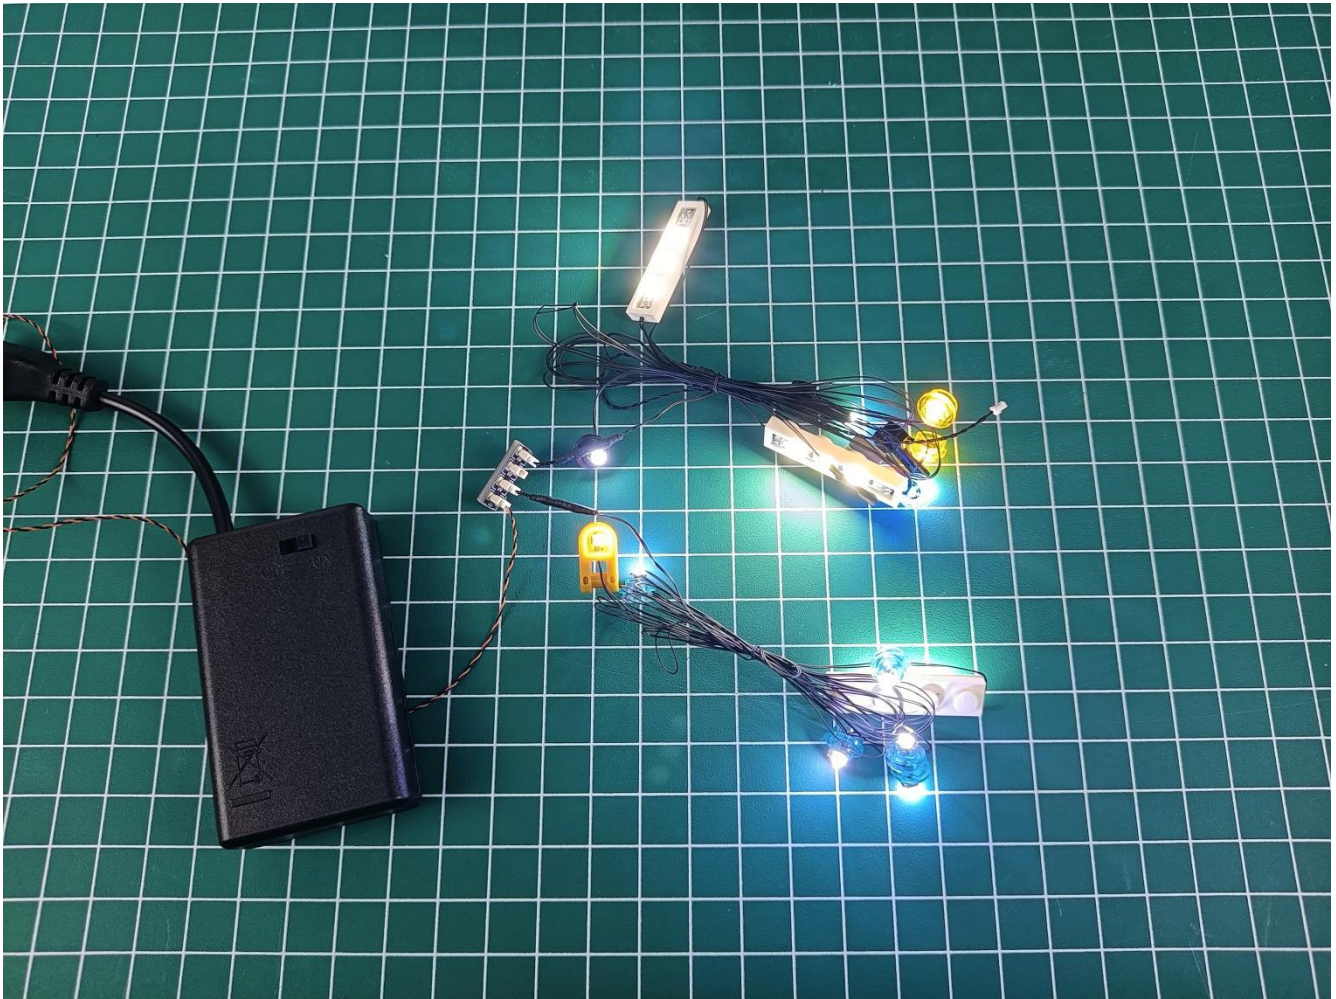

Step 1 : Test

Available power supply devices for USB power cord.

USB connectors to connect devices

This item have totally 7 packs included (one is a freebie battery box, not included battery).

Take out the accessories in the No. 6 bag (the parts used in this article are all samples, which are slightly different from the finished product, please forgive me).

Install the battery, pay attention to the positive and negative poles.

Connect the USB power cord to the battery box.

Take out the 4 expansion boards from the No. 5 bag.

Please pay more attention and carefully using the connector for it is small. The “=” of the 2P interface is aligned with the “=” of the expansion board. The “=” on the expansion board refers to the two outside solder joints, not the two metal pins inside the jack.

Tear off the seal on the expansion board and connect it to the port of the USB power cord.

Take out pack No.1 lighting kit.

Turn on the power and test the lighting. If there is any abnormality, please contact us in time.

Please be careful when installing since the lamp thread is slender. Cannot be pressed against the raised position of the building block. It should pass along the gap, otherwise the lamp wire will be pinched.