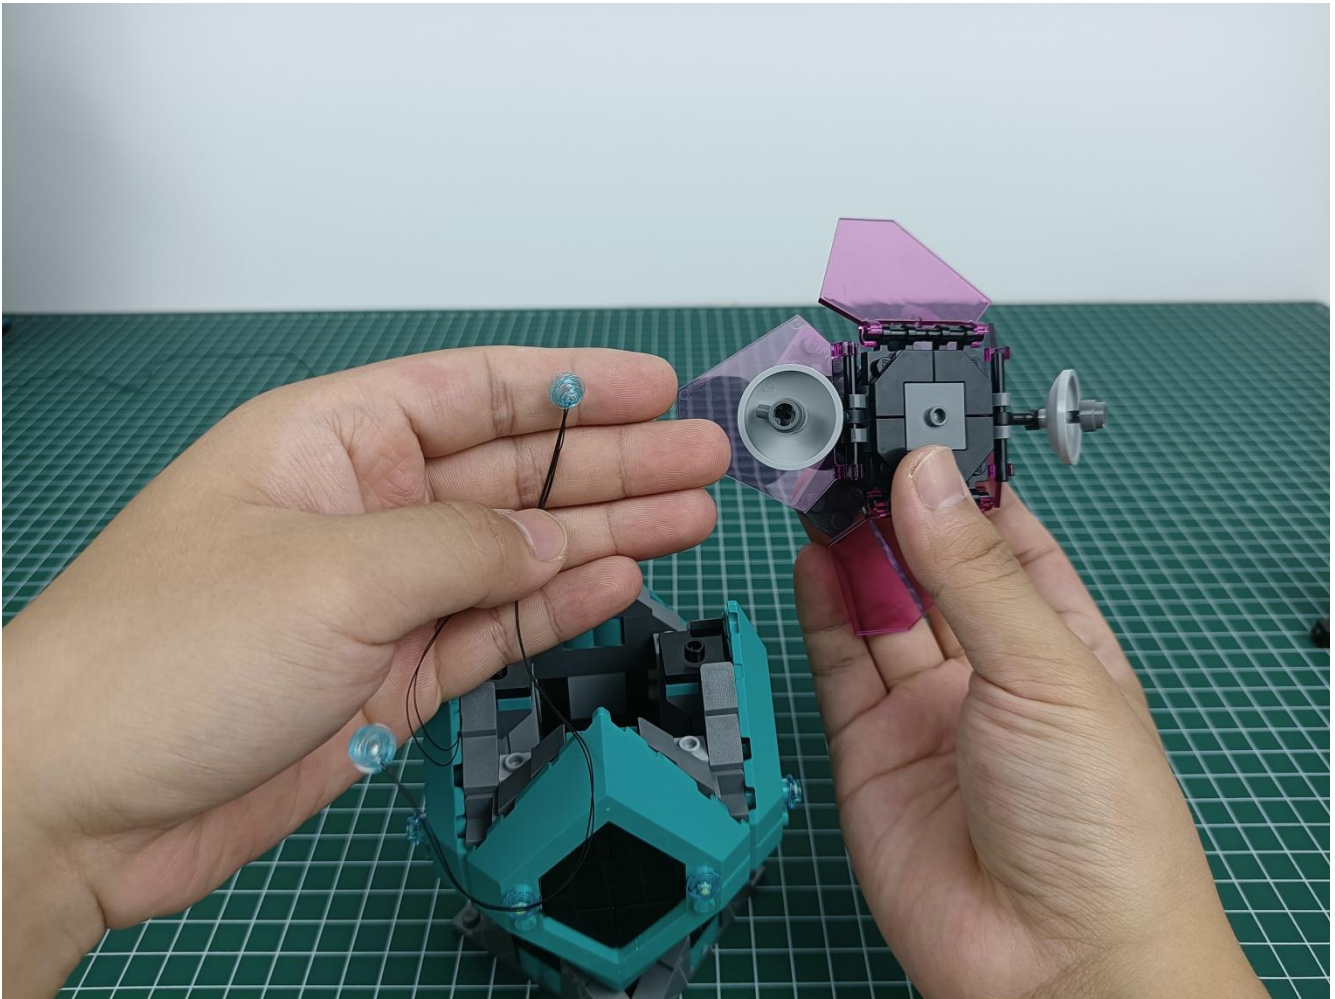

Install the battery, pay attention to the positive and negative poles.

Connect the USB power cord to the battery box.

Take out the 4 expansion boards from the No. 5 bag.

Please pay more attention and carefully using the connector for it is small. The “=” of the 2P interface is aligned with the “=” of the expansion board. The “=” on the expansion board refers to the two outside solder joints, not the two metal pins inside the jack.

Please be careful when installing since the lamp thread is slender. Cannot be pressed against the raised position of the building block. It should pass along the gap, otherwise the lamp wire will be pinched.

Step 2 : Installation

start installation:

Complete install and plug in the power to try it.

Above creative ideas and instructions are provide by our designers.

But we treasure your suggestions or opinions on below.