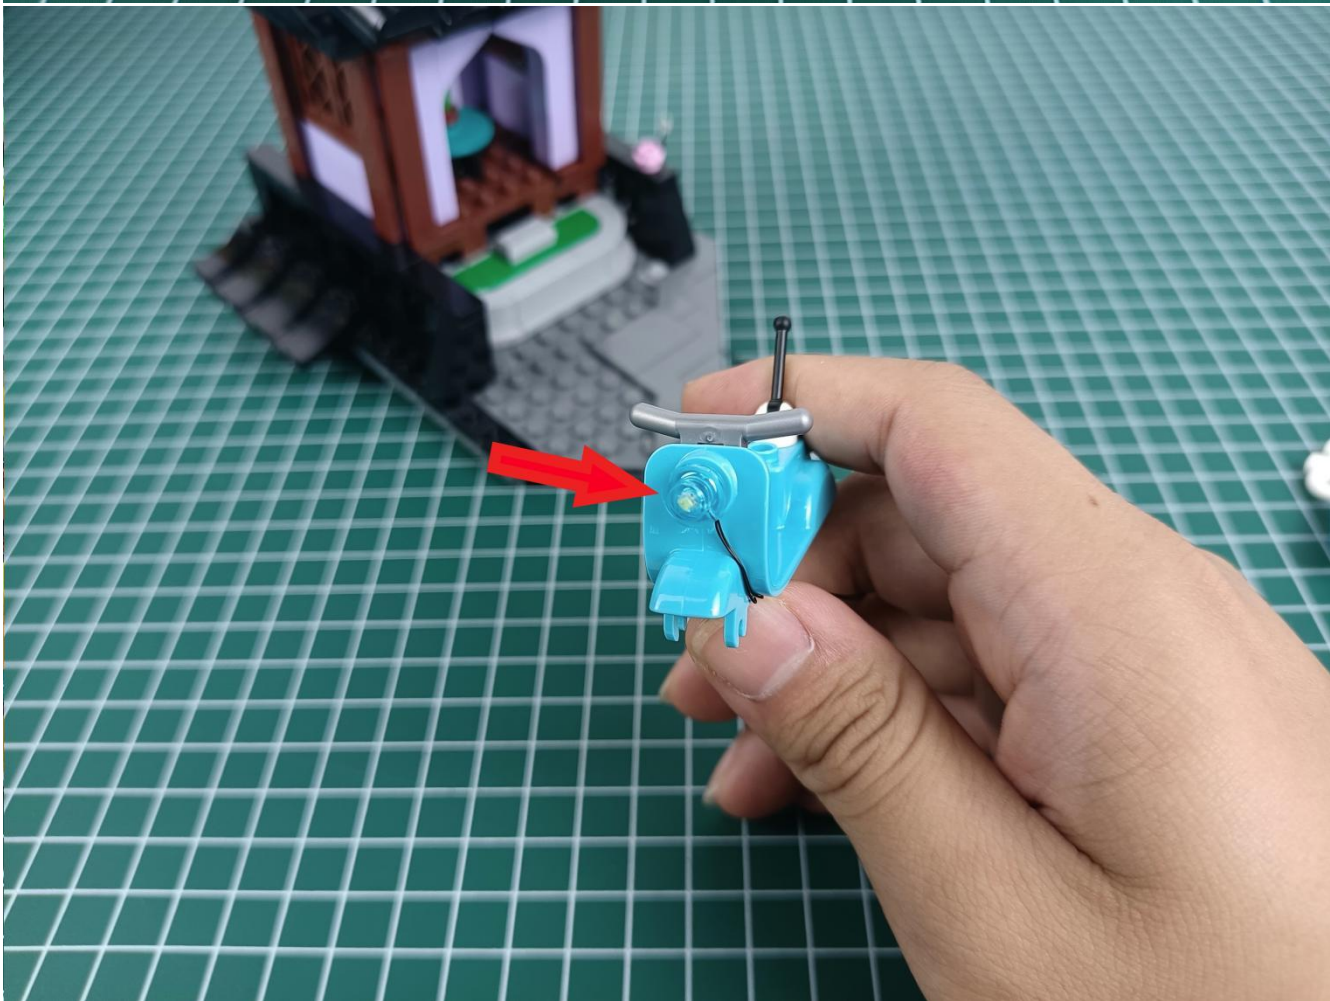

Install the battery, pay attention to the positive and negative poles.

Connect the USB power cord to the battery box.

Take out the 4 expansion boards from the No. 5 bag.

Please pay more attention and carefully using the connector for it is small. The “=” of the 2P interface is aligned with the “=” of the expansion board. The “=” on the expansion board refers to the two outside solder joints, not the two metal pins inside the jack.

Please be careful when installing since the lamp thread is slender. Cannot be pressed against the raised position of the building block. It should pass along the gap, otherwise the lamp wire will be pinched.

Step 2 : Installation

start installation:

Complete install and plug in the power to try it.

Above creative ideas and instructions are provide by our designers.

But we treasure your suggestions or opinions on below.