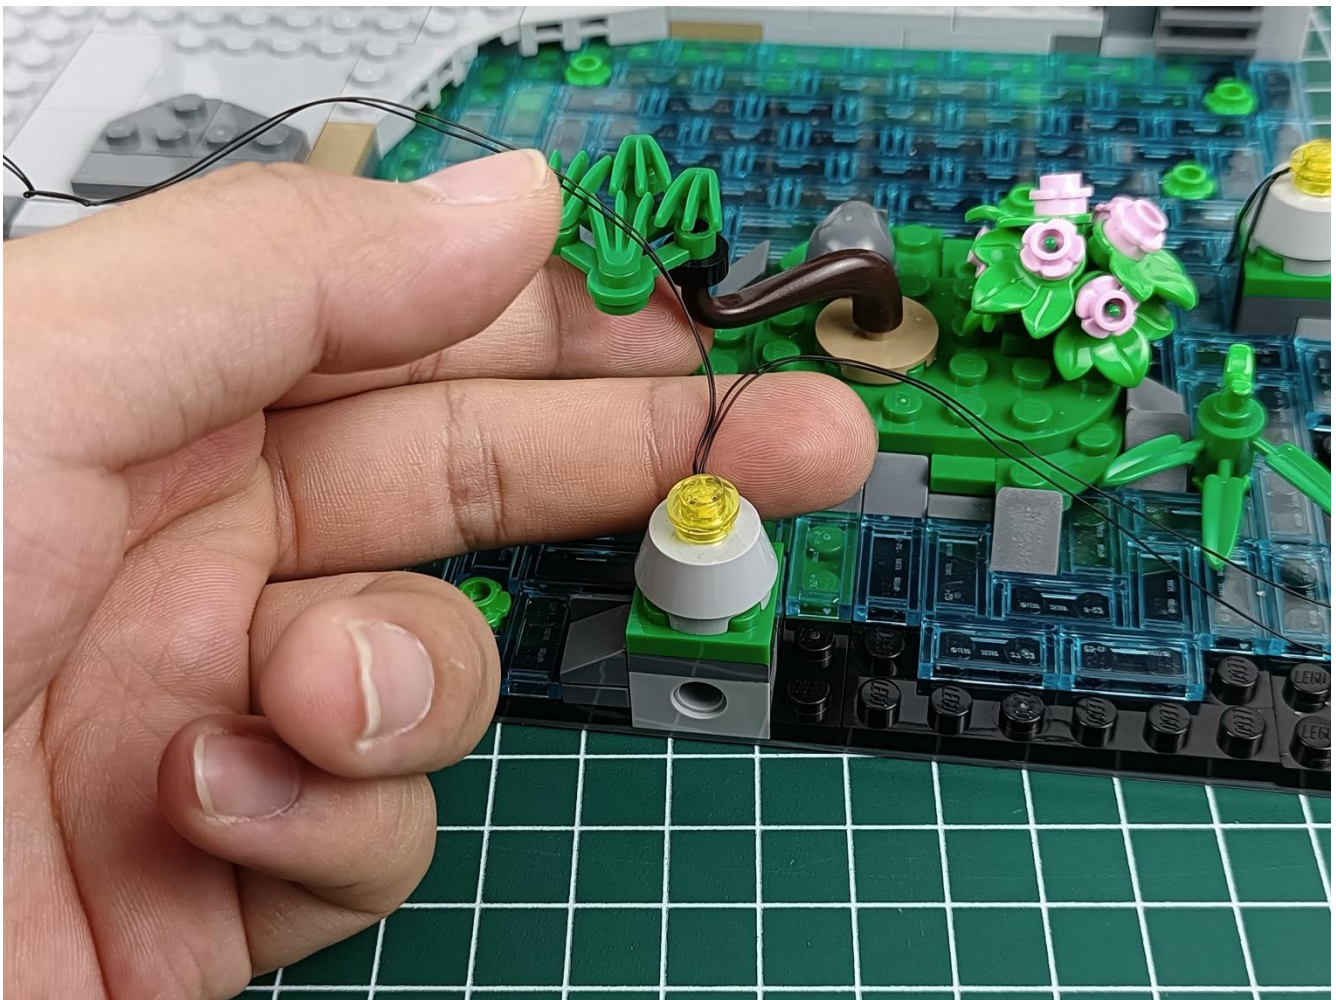

Install the battery, pay attention to the positive and negative poles.

Connect the USB power cord to the battery box.

Take out the 4 expansion boards from the No. 5 bag.

Please pay more attention and carefully using the connector for it is small. The “=” of the 2P interface is aligned with the “=” of the expansion board. The “=” on the expansion board refers to the two outside solder joints, not the two metal pins inside the jack.

Please be careful when installing since the lamp thread is slender. Cannot be pressed against the raised position of the building block. It should pass along the gap, otherwise the lamp wire will be pinched.

Step 2 : Installation

start installation:

Complete install and plug in the power to try it.

Above creative ideas and instructions are provide by our designers.

But we treasure your suggestions or opinions on below.