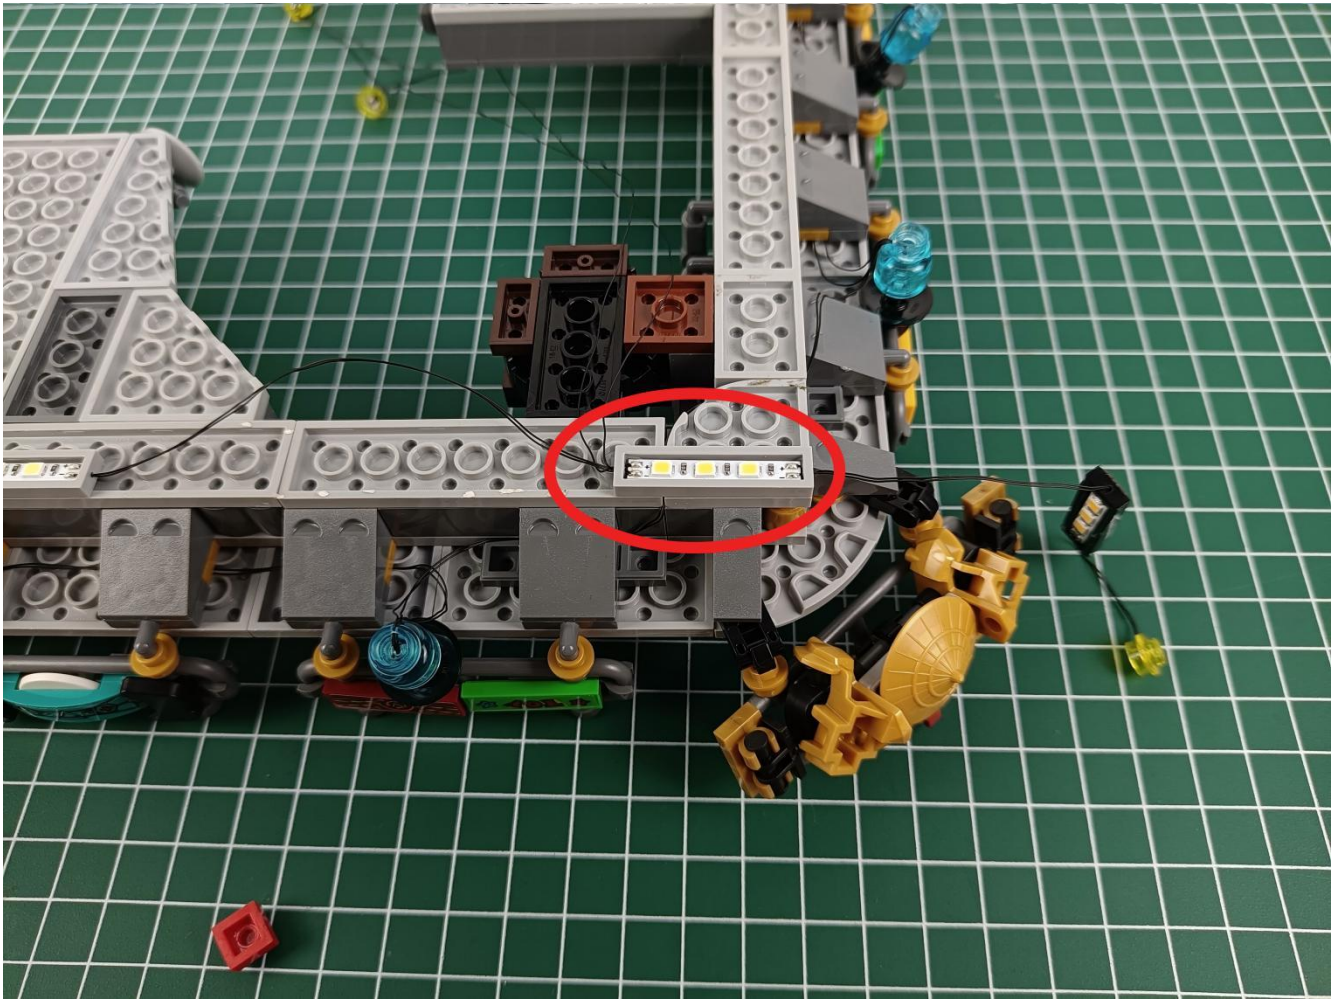

Install the battery, pay attention to the positive and negative poles.

Connect the USB power cord to the battery box.

Take out the 4 expansion boards from the No. 5 bag.

Please pay more attention and carefully using the connector for it is small. The “=” of the 2P interface is aligned with the “=” of the expansion board. The “=” on the expansion board refers to the two outside solder joints, not the two metal pins inside the jack.

Please be careful when installing since the lamp thread is slender. Cannot be pressed against the raised position of the building block. It should pass along the gap, otherwise the lamp wire will be pinched.

Step 2 : Installation

start installation:

Complete install and plug in the power to try it.

Above creative ideas and instructions are provide by our designers.

But we treasure your suggestions or opinions on below.