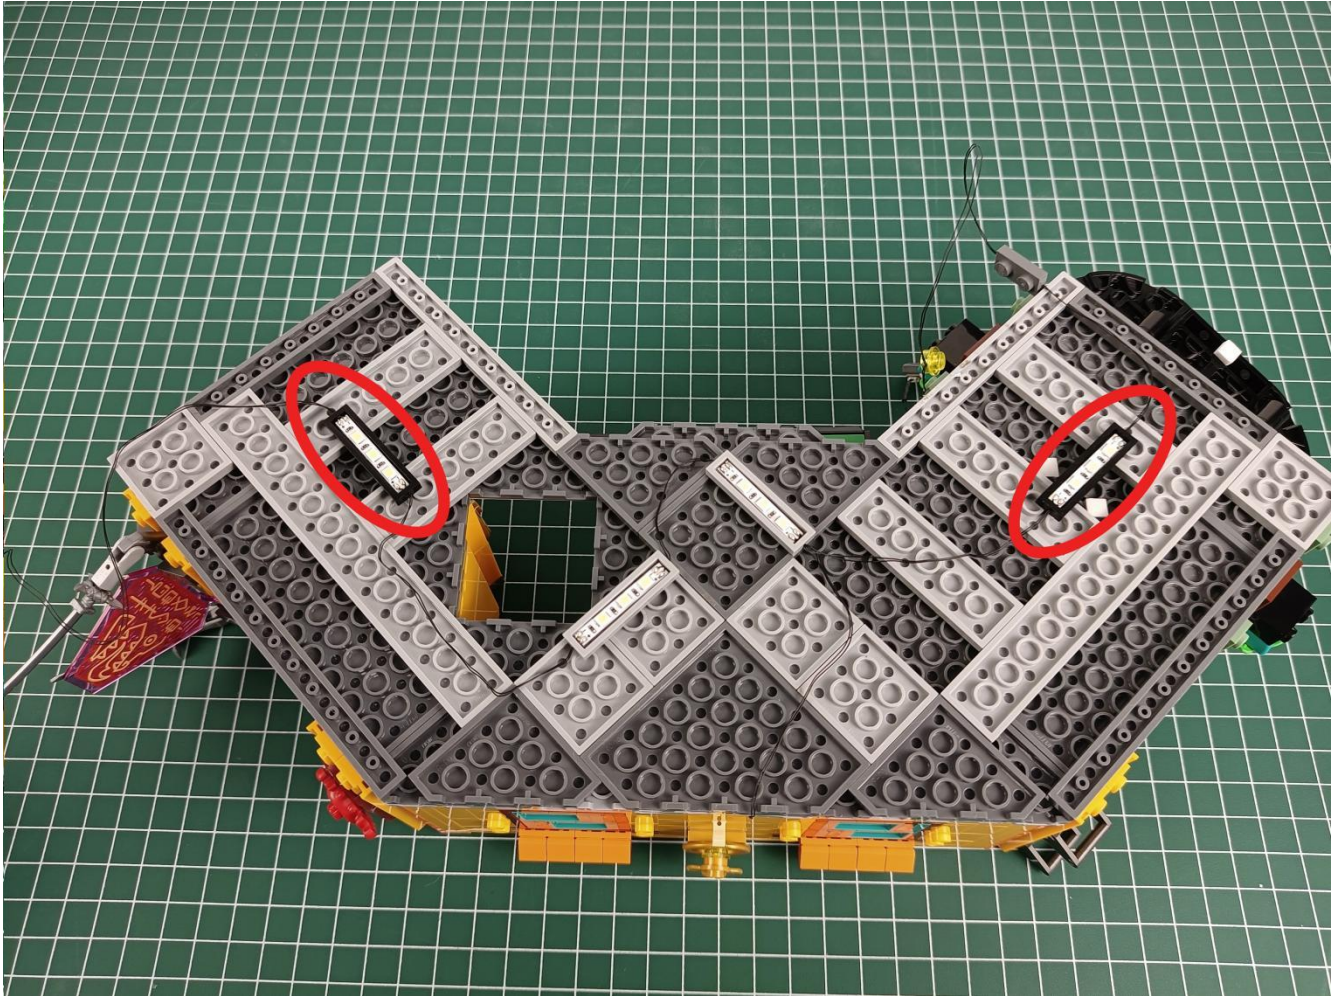

Install the battery, pay attention to the positive and negative poles.

Connect the USB power cord to the battery box.

Take out the 4 expansion boards from the No. 5 bag.

Please pay more attention and carefully using the connector for it is small. The “=” of the 2P interface is aligned with the “=” of the expansion board. The “=” on the expansion board refers to the two outside solder joints, not the two metal pins inside the jack.

Please be careful when installing since the lamp thread is slender. Cannot be pressed against the raised position of the building block. It should pass along the gap, otherwise the lamp wire will be pinched.

Step 2 : Installation

start installation:

Complete install and plug in the power to try it.

Above creative ideas and instructions are provide by our designers.

But we treasure your suggestions or opinions on below.