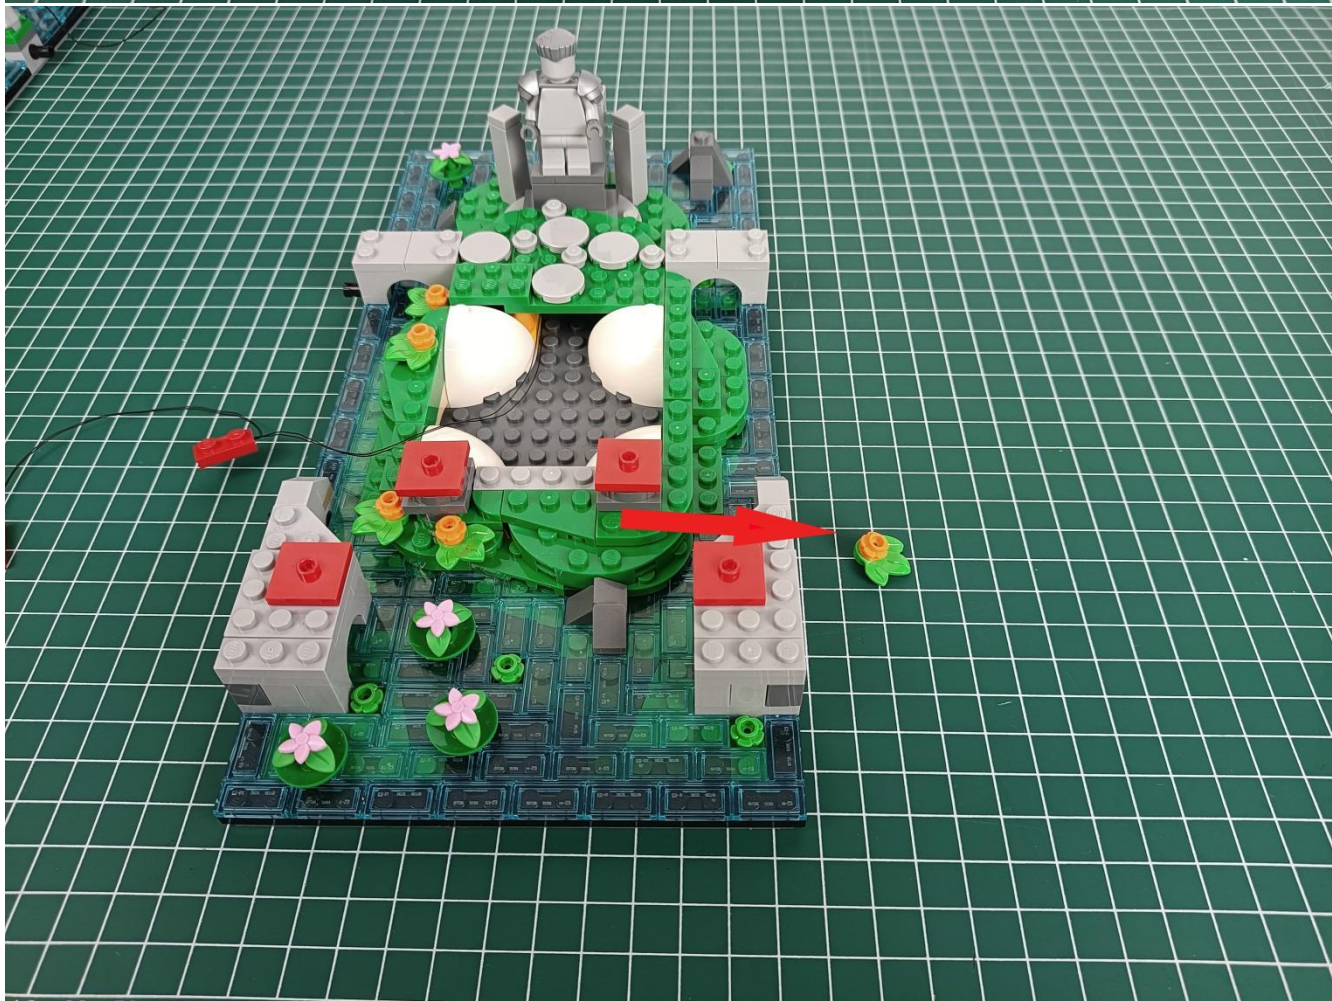

Please be careful when installing since the lamp thread is slender. Cannot be pressed against the raised position of the building block. It should pass along the gap, otherwise the lamp wire will be pinched.

Step 2 : Installation

start installation:

Complete install and plug in the power to try it.

Above creative ideas and instructions are provide by our designers.

But we treasure your suggestions or opinions on below.