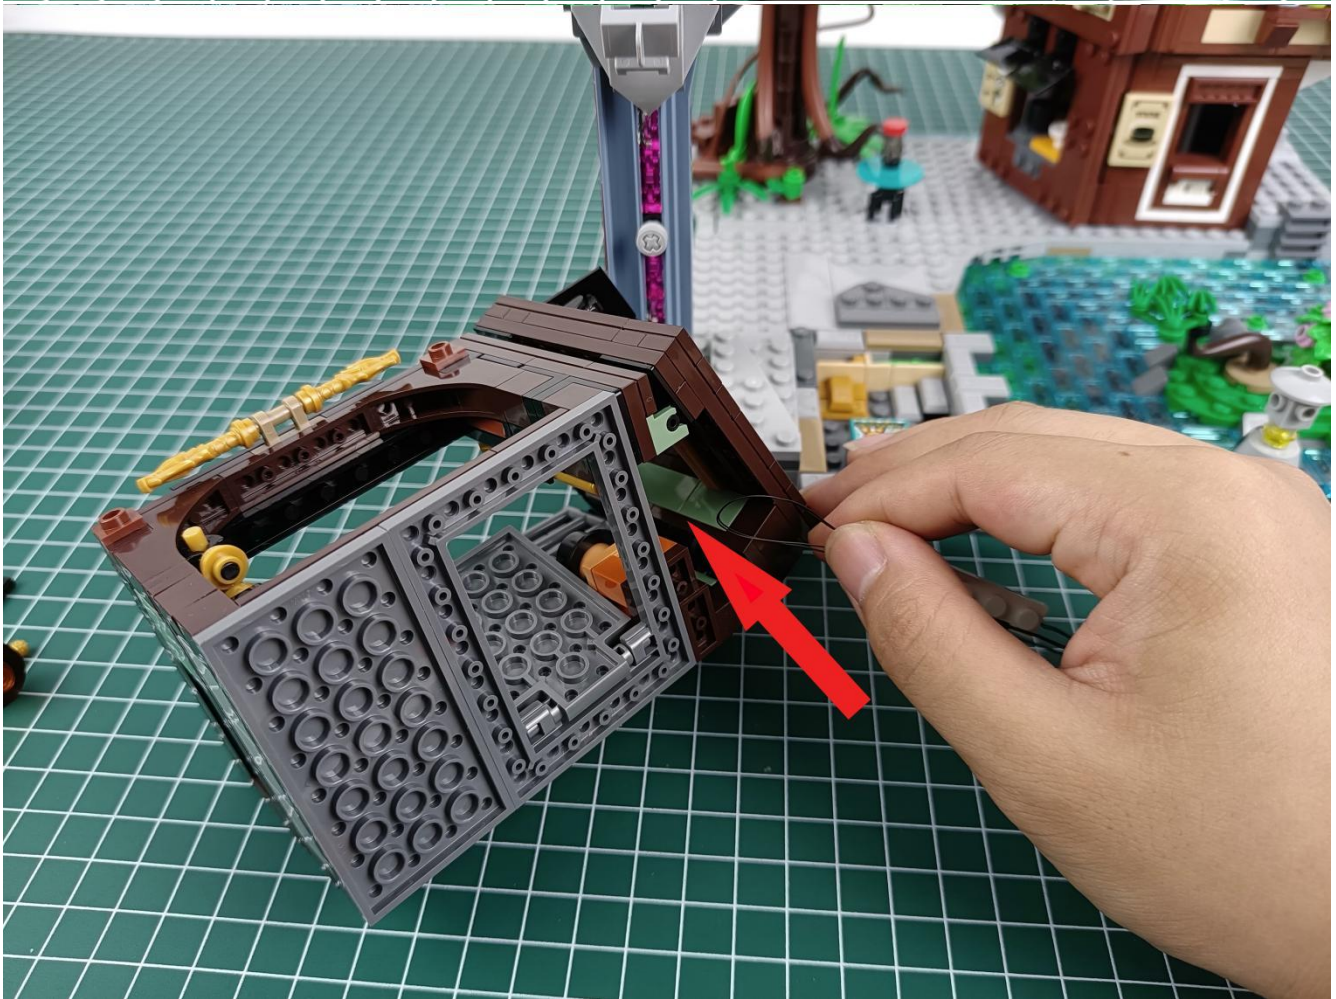

Install the battery, pay attention to the positive and negative poles.

Connect the USB power cord to the battery box.

Take out the 4 expansion boards from the No. 5 bag.

Please pay more attention and carefully using the connector for it is small. The “=” of the 2P interface is aligned with the “=” of the expansion board. The “=” on the expansion board refers to the two outside solder joints, not the two metal pins inside the jack.

Please be careful when installing since the lamp thread is slender. Cannot be pressed against the raised position of the building block. It should pass along the gap, otherwise the lamp wire will be pinched.

Step 2 : Installation

start installation:

Complete install and plug in the power to try it.

Above creative ideas and instructions are provide by our designers.

But we treasure your suggestions or opinions on below.