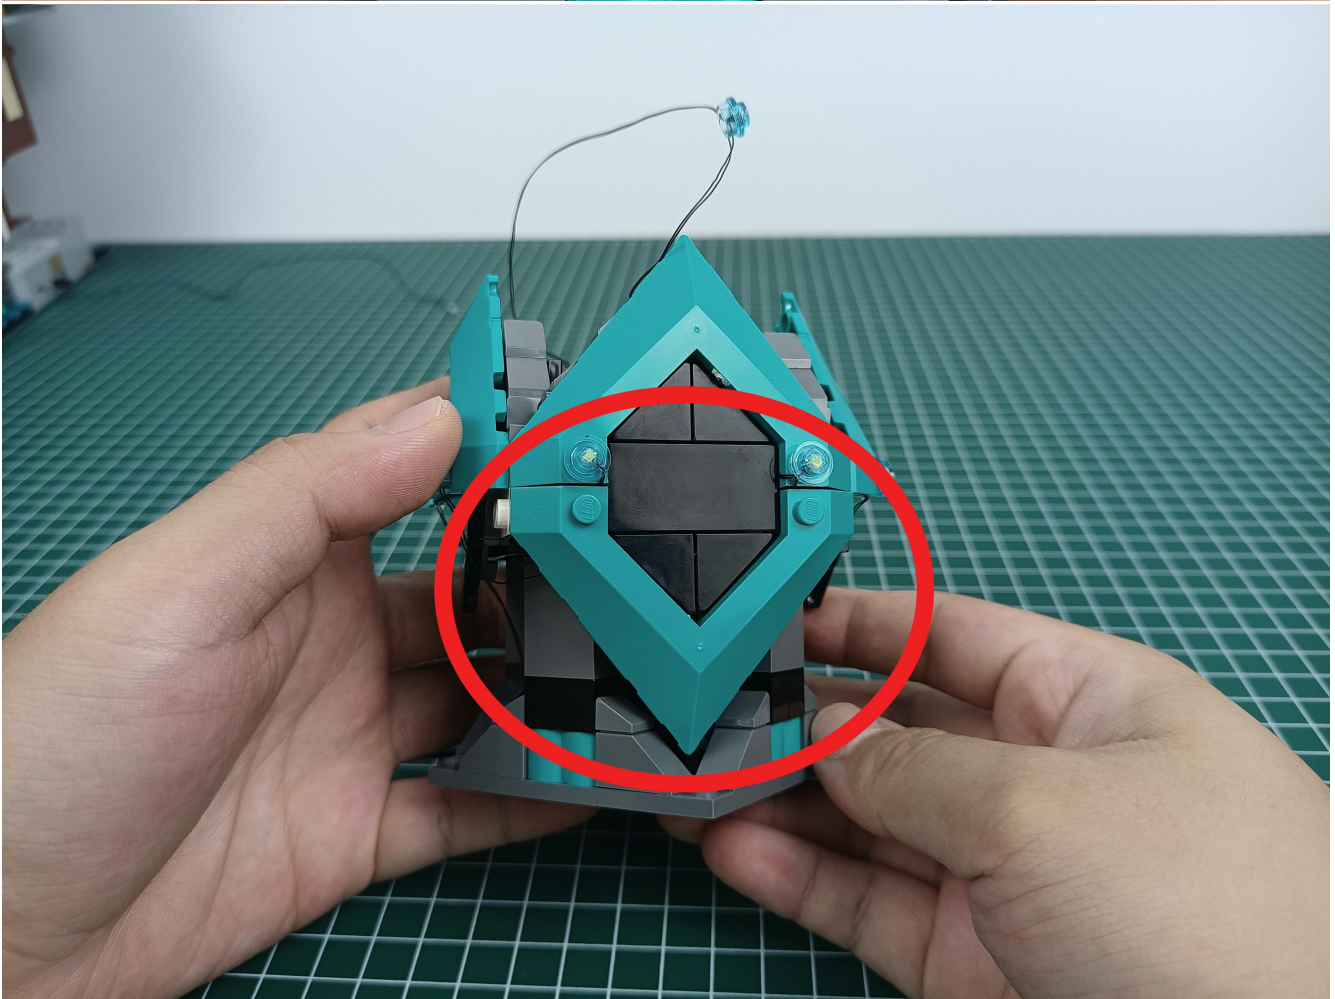

Install the battery, pay attention to the positive and negative poles.

Connect the USB power cord to the battery box.

Take out the 4 expansion boards from the No. 5 bag.

Please pay more attention and carefully using the connector for it is small. The “=” of the 2P interface is aligned with the “=” of the expansion board. The “=” on the expansion board refers to the two outside solder joints, not the two metal pins inside the jack.

Please be careful when installing since the lamp thread is slender. Cannot be pressed against the raised position of the building block. It should pass along the gap, otherwise the lamp wire will be pinched.

Step 2 : Installation

start installation:

Complete install and plug in the power to try it.

Above creative ideas and instructions are provide by our designers.

But we treasure your suggestions or opinions on below.