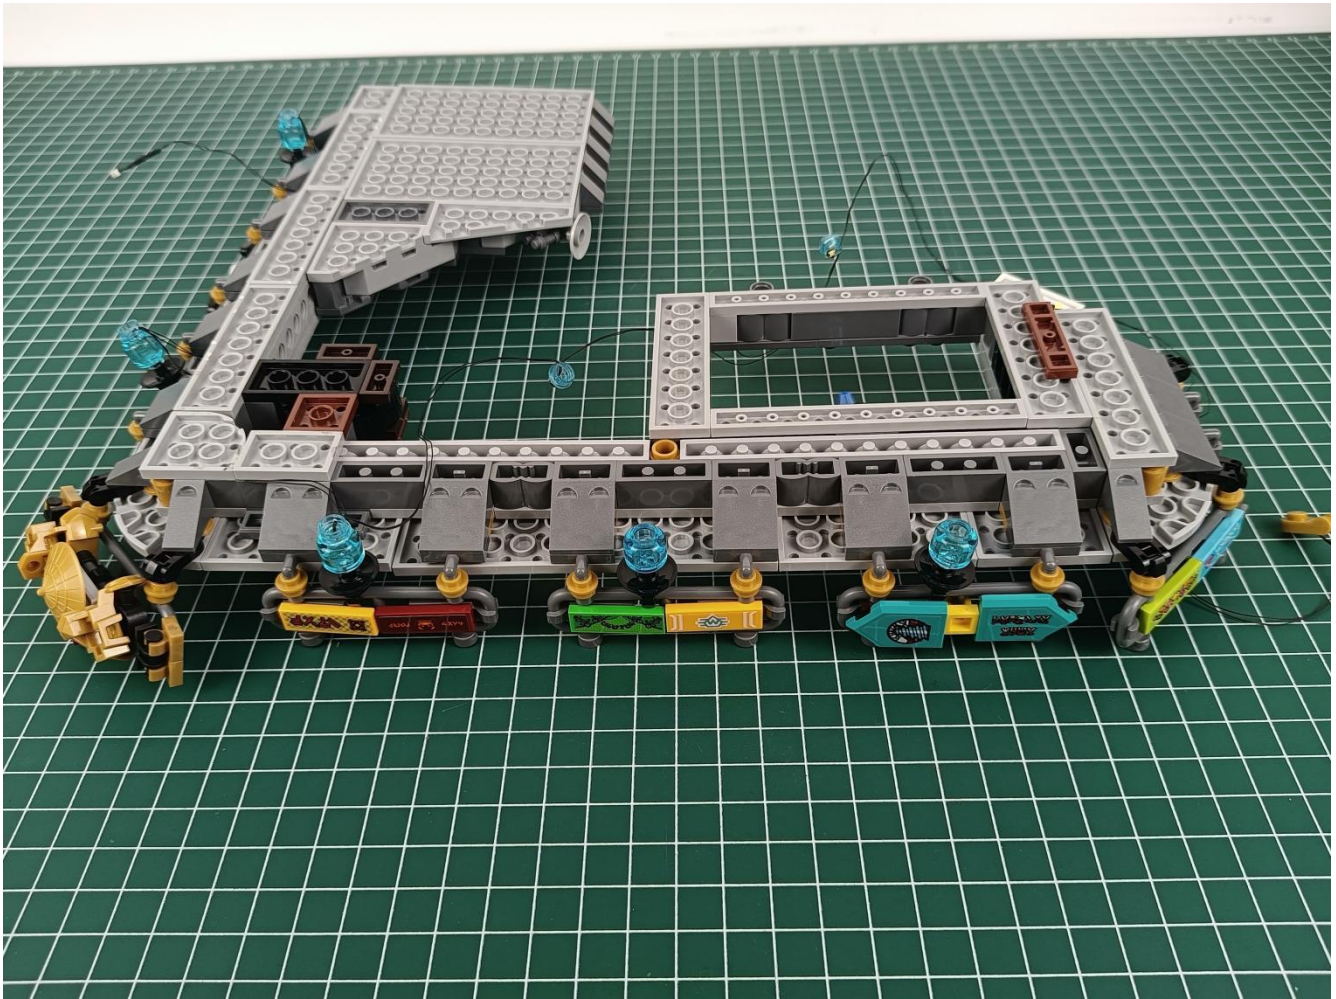

Install the battery, pay attention to the positive and negative poles.

Connect the USB power cord to the battery box.

Take out the 4 expansion boards from the No. 5 bag.

Please pay more attention and carefully using the connector for it is small. The “=” of the 2P interface is aligned with the “=” of the expansion board. The “=” on the expansion board refers to the two outside solder joints, not the two metal pins inside the jack.

Please be careful when installing since the lamp thread is slender. Cannot be pressed against the raised position of the building block. It should pass along the gap, otherwise the lamp wire will be pinched.

Step 2 : Installation

start installation:

Complete install and plug in the power to try it.

Above creative ideas and instructions are provide by our designers.

But we treasure your suggestions or opinions on below.