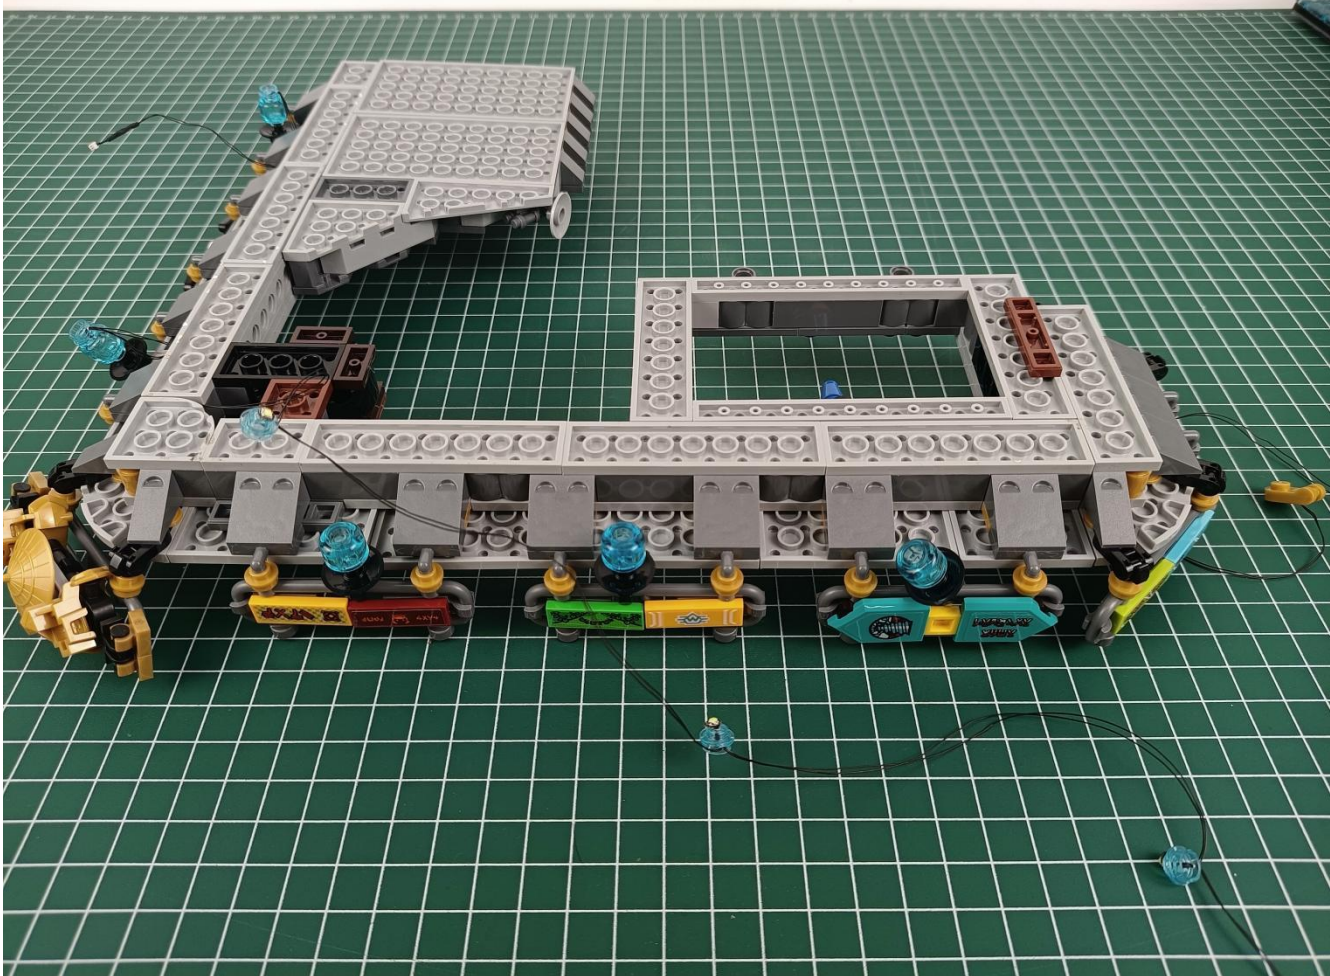

Install the battery, pay attention to the positive and negative poles.

Connect the USB power cord to the battery box.

Take out the 4 expansion boards from the No. 5 bag.

Please pay more attention and carefully using the connector for it is small. The “=” of the 2P interface is aligned with the “=” of the expansion board. The “=” on the expansion board refers to the two outside solder joints, not the two metal pins inside the jack.

Please be careful when installing since the lamp thread is slender. Cannot be pressed against the raised position of the building block. It should pass along the gap, otherwise the lamp wire will be pinched.

Step 2 : Installation

start installation:

Complete install and plug in the power to try it.

Above creative ideas and instructions are provide by our designers.

But we treasure your suggestions or opinions on below.