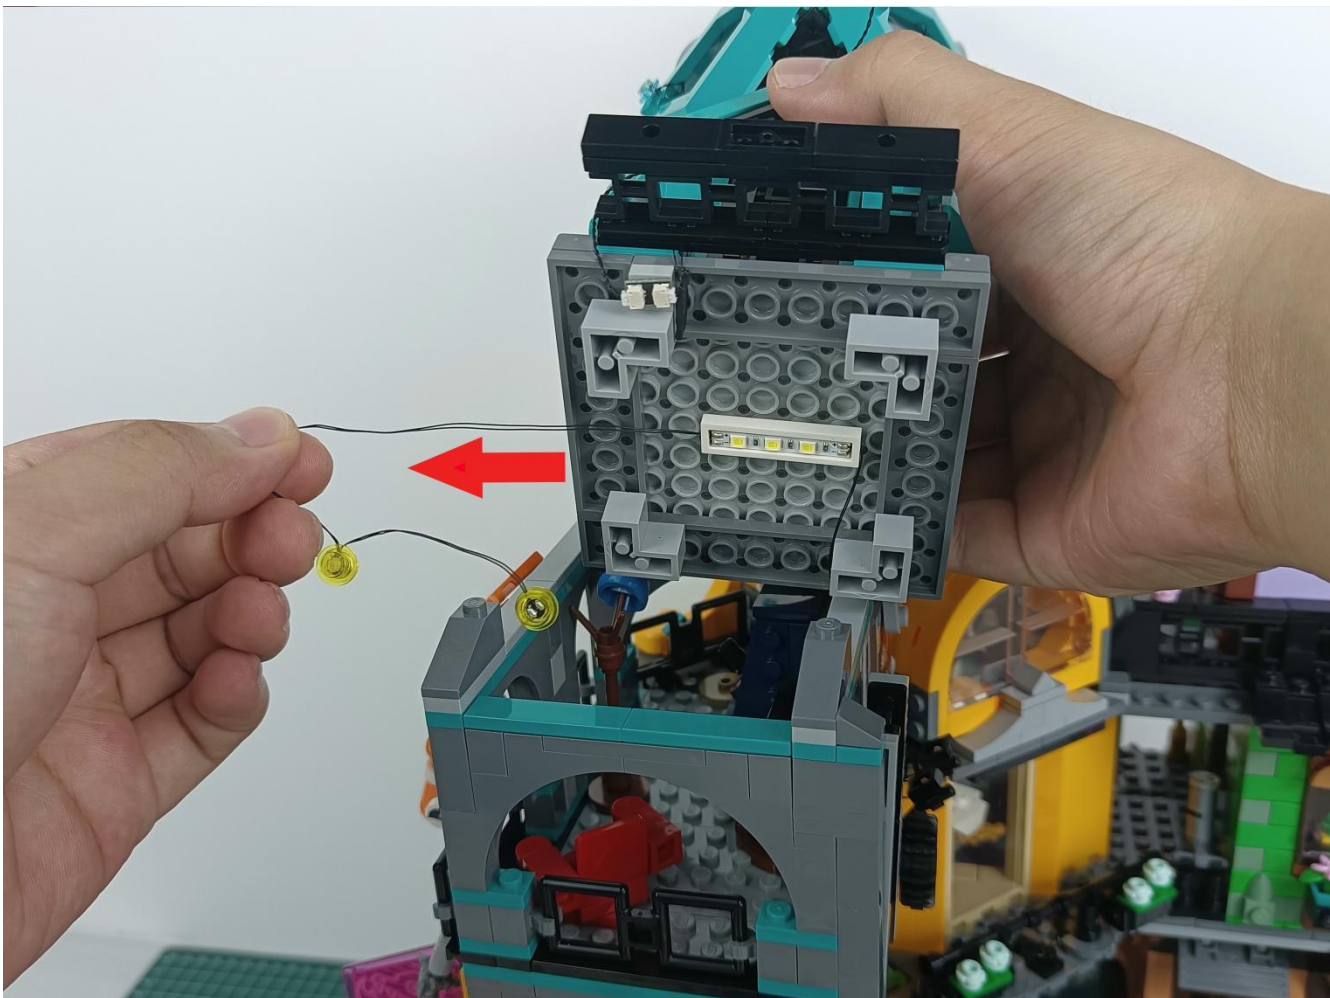

Install the battery, pay attention to the positive and negative poles.

Connect the USB power cord to the battery box.

Take out the 4 expansion boards from the No. 5 bag.

Please pay more attention and carefully using the connector for it is small. The “=” of the 2P interface is aligned with the “=” of the expansion board. The “=” on the expansion board refers to the two outside solder joints, not the two metal pins inside the jack.

Please be careful when installing since the lamp thread is slender. Cannot be pressed against the raised position of the building block. It should pass along the gap, otherwise the lamp wire will be pinched.

Step 2 : Installation

start installation:

Complete install and plug in the power to try it.

Above creative ideas and instructions are provide by our designers.

But we treasure your suggestions or opinions on below.