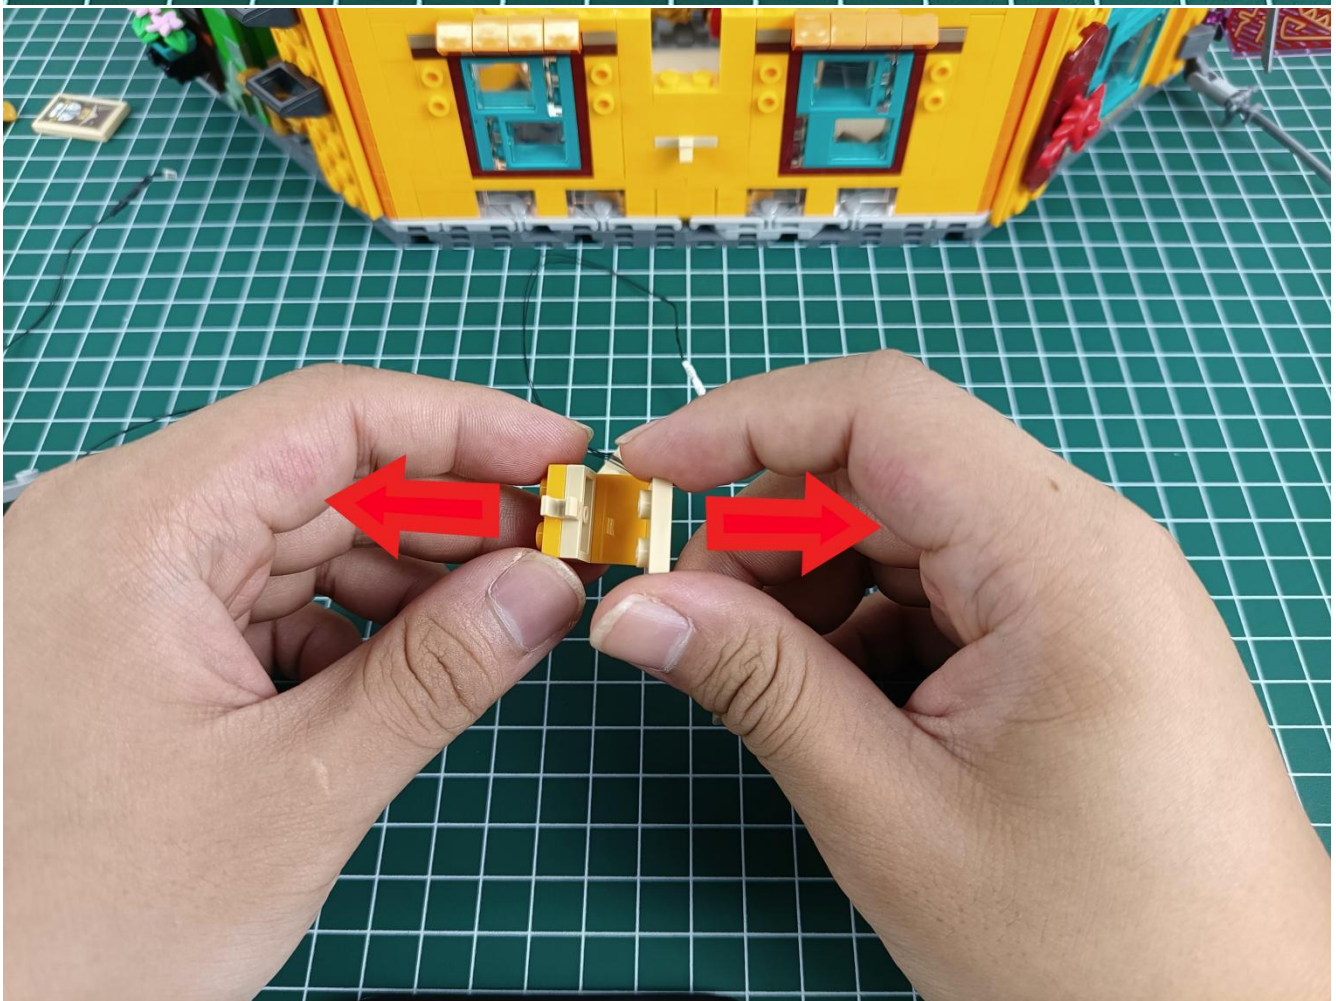

Install the battery, pay attention to the positive and negative poles.

Connect the USB power cord to the battery box.

Take out the 4 expansion boards from the No. 5 bag.

Please pay more attention and carefully using the connector for it is small. The “=” of the 2P interface is aligned with the “=” of the expansion board. The “=” on the expansion board refers to the two outside solder joints, not the two metal pins inside the jack.

Please be careful when installing since the lamp thread is slender. Cannot be pressed against the raised position of the building block. It should pass along the gap, otherwise the lamp wire will be pinched.

Step 2 : Installation

start installation:

Complete install and plug in the power to try it.

Above creative ideas and instructions are provide by our designers.

But we treasure your suggestions or opinions on below.