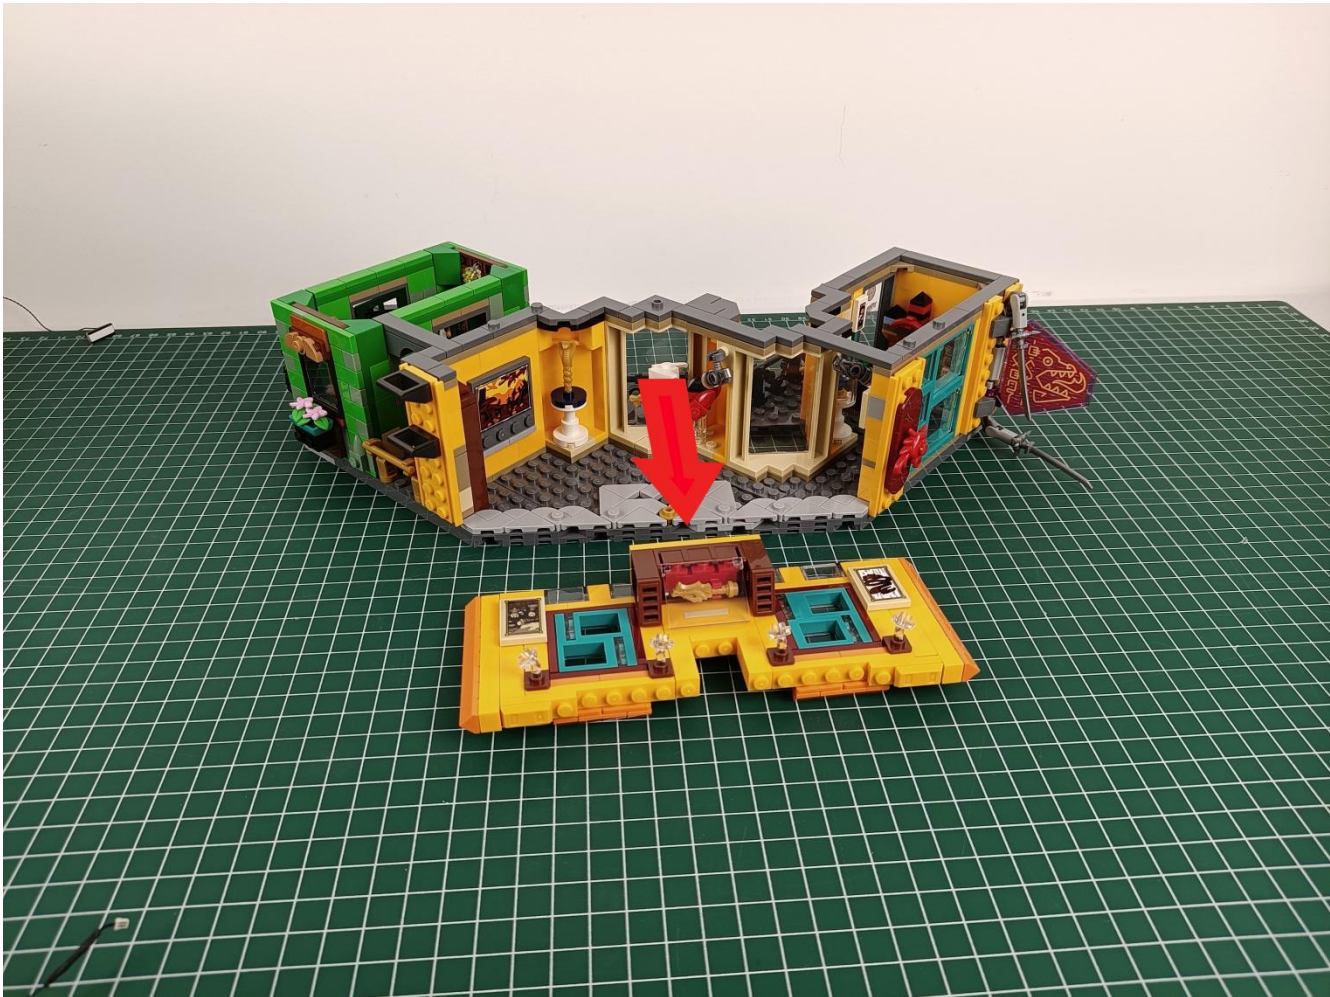

Install the battery, pay attention to the positive and negative poles.

Connect the USB power cord to the battery box.

Take out the 4 expansion boards from the No. 5 bag.

Please pay more attention and carefully using the connector for it is small. The “=” of the 2P interface is aligned with the “=” of the expansion board. The “=” on the expansion board refers to the two outside solder joints, not the two metal pins inside the jack.

Please be careful when installing since the lamp thread is slender. Cannot be pressed against the raised position of the building block. It should pass along the gap, otherwise the lamp wire will be pinched.

Step 2 : Installation

start installation:

Complete install and plug in the power to try it.

Above creative ideas and instructions are provide by our designers.

But we treasure your suggestions or opinions on below.