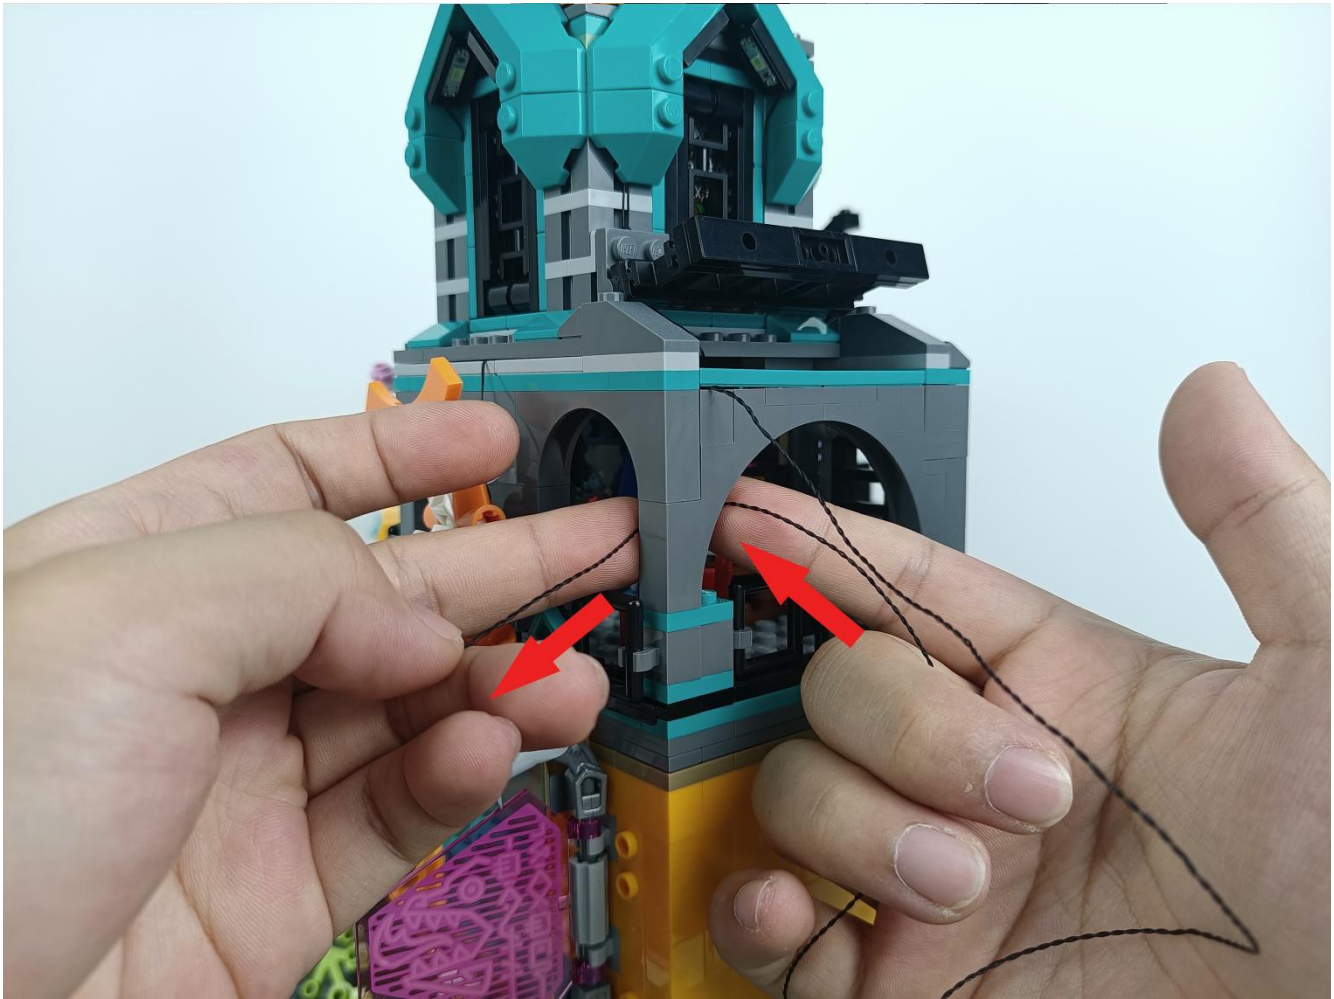

Install the battery, pay attention to the positive and negative poles.

Connect the USB power cord to the battery box.

Take out the 4 expansion boards from the No. 5 bag.

Please pay more attention and carefully using the connector for it is small. The “=” of the 2P interface is aligned with the “=” of the expansion board. The “=” on the expansion board refers to the two outside solder joints, not the two metal pins inside the jack.

Please be careful when installing since the lamp thread is slender. Cannot be pressed against the raised position of the building block. It should pass along the gap, otherwise the lamp wire will be pinched.

Step 2 : Installation

start installation:

Complete install and plug in the power to try it.

Above creative ideas and instructions are provide by our designers.

But we treasure your suggestions or opinions on below.