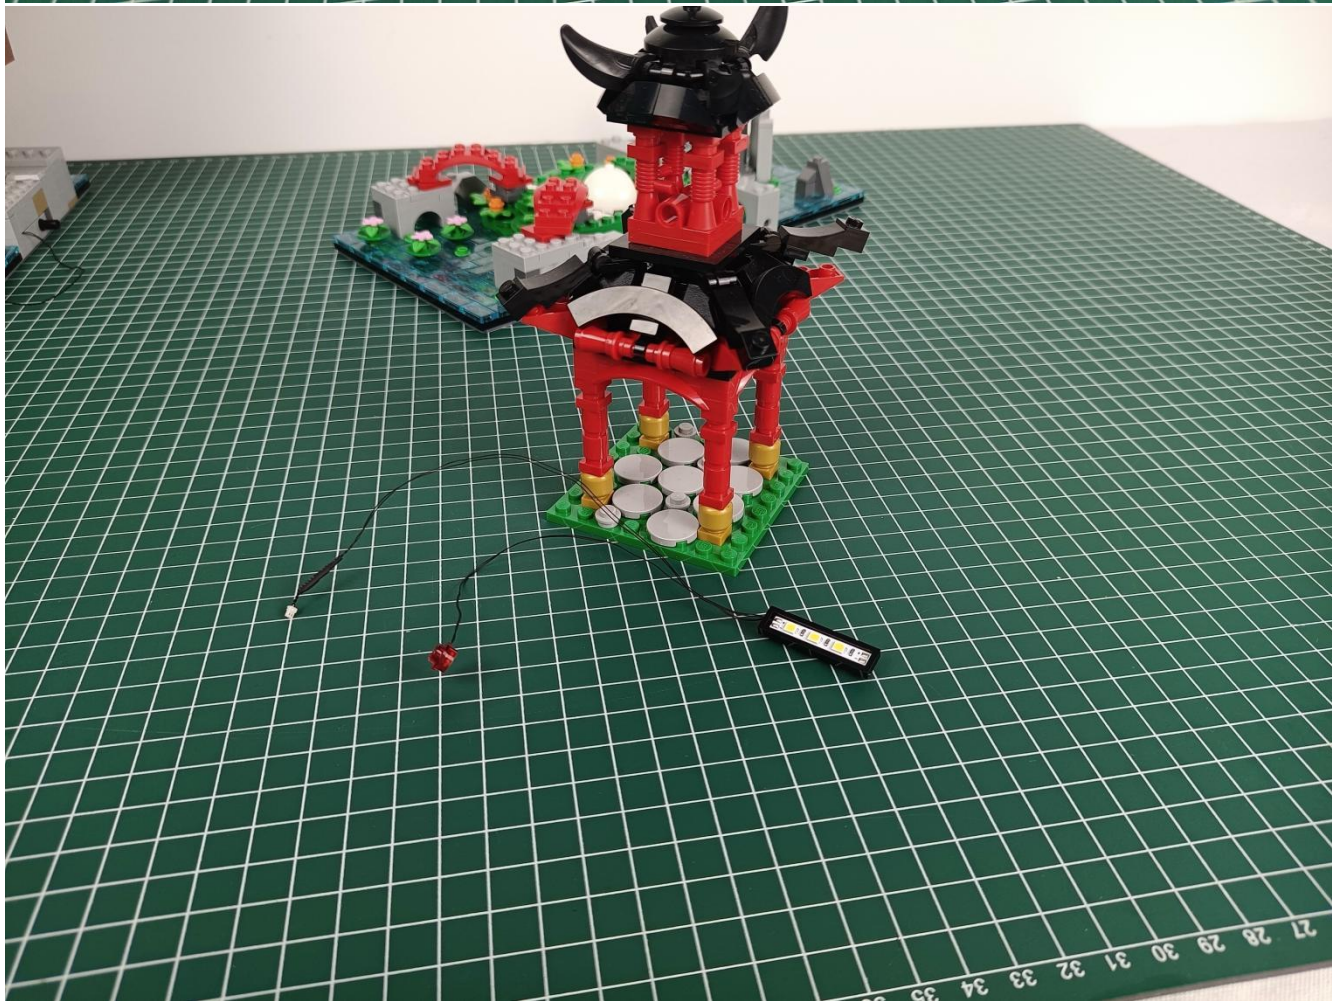

Please be careful when installing since the lamp thread is slender. Cannot be pressed against the raised position of the building block. It should pass along the gap, otherwise the lamp wire will be pinched.

Step 2 : Installation

start installation:

Complete install and plug in the power to try it.

Above creative ideas and instructions are provide by our designers.

But we treasure your suggestions or opinions on below.