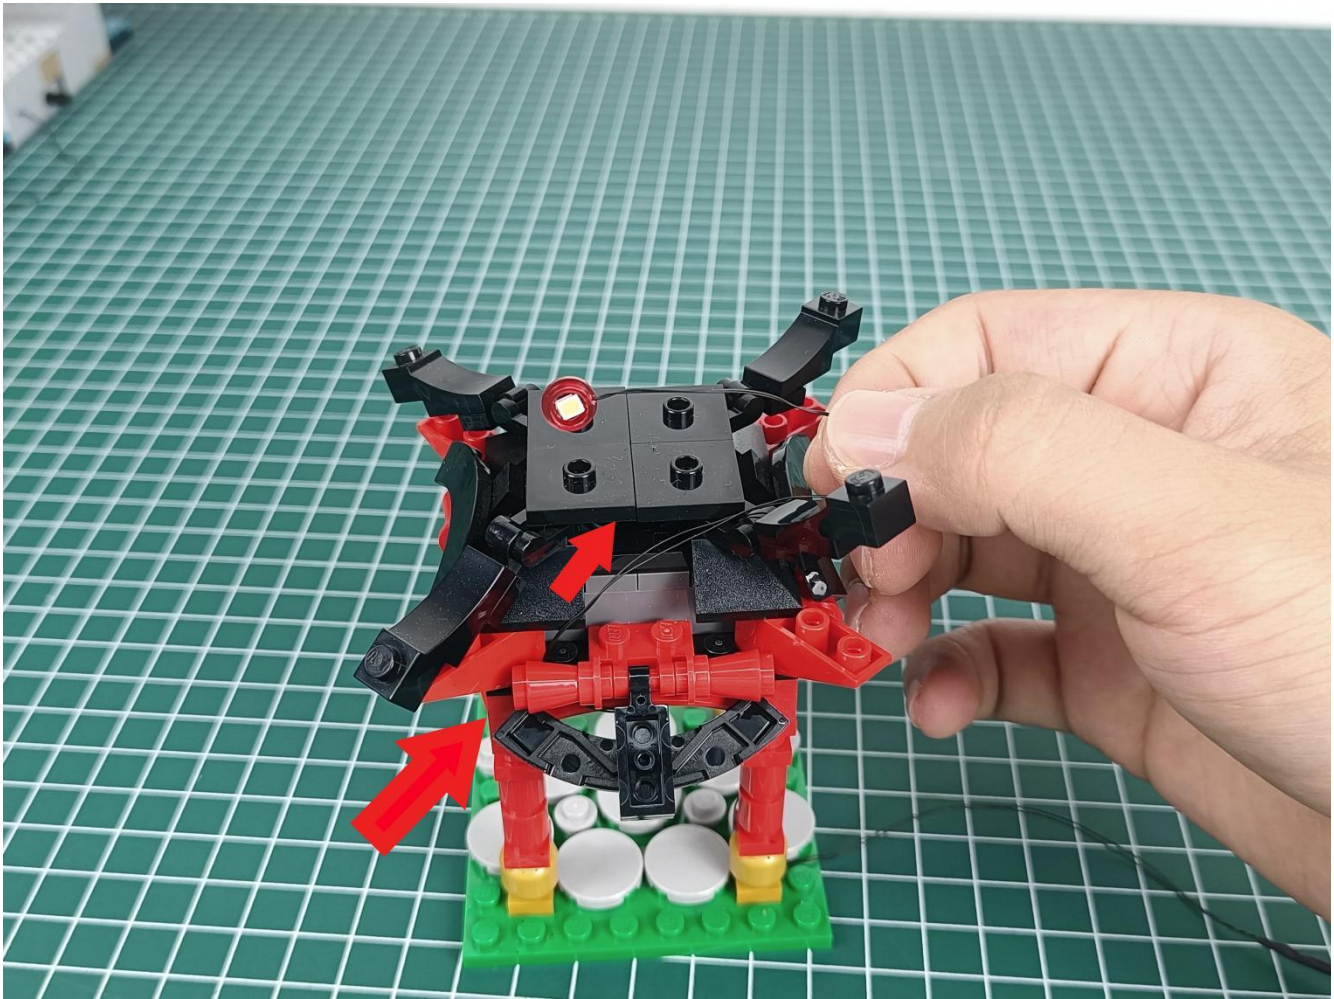

Install the battery, pay attention to the positive and negative poles.

Connect the USB power cord to the battery box.

Take out the 4 expansion boards from the No. 5 bag.

Please pay more attention and carefully using the connector for it is small. The “=” of the 2P interface is aligned with the “=” of the expansion board. The “=” on the expansion board refers to the two outside solder joints, not the two metal pins inside the jack.

Please be careful when installing since the lamp thread is slender. Cannot be pressed against the raised position of the building block. It should pass along the gap, otherwise the lamp wire will be pinched.

Step 2 : Installation

start installation:

Complete install and plug in the power to try it.

Above creative ideas and instructions are provide by our designers.

But we treasure your suggestions or opinions on below.