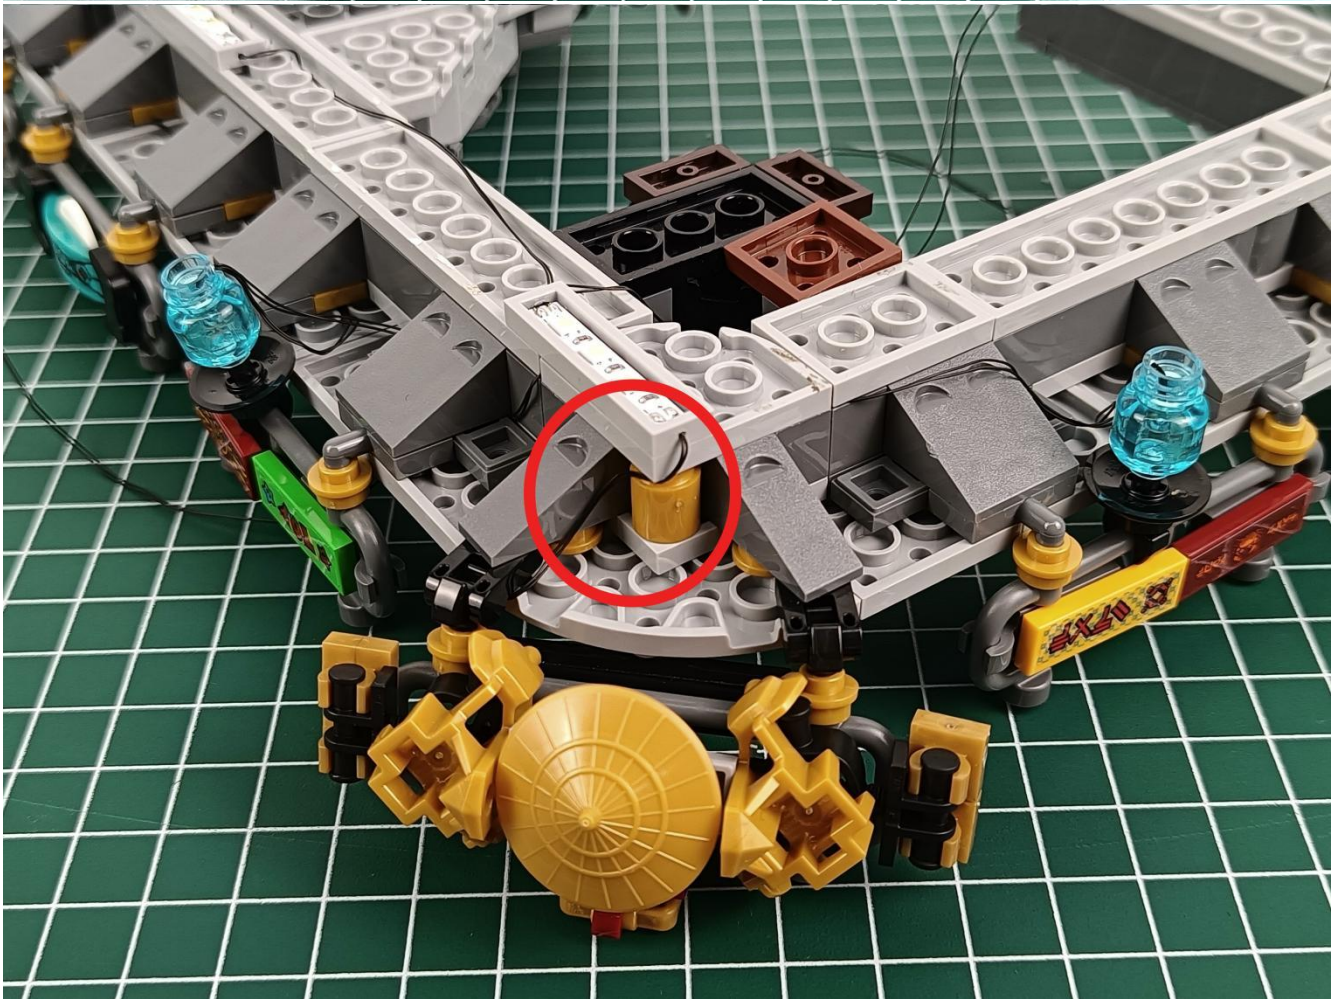

Install the battery, pay attention to the positive and negative poles.

Connect the USB power cord to the battery box.

Take out the 4 expansion boards from the No. 5 bag.

Please pay more attention and carefully using the connector for it is small. The “=” of the 2P interface is aligned with the “=” of the expansion board. The “=” on the expansion board refers to the two outside solder joints, not the two metal pins inside the jack.

Please be careful when installing since the lamp thread is slender. Cannot be pressed against the raised position of the building block. It should pass along the gap, otherwise the lamp wire will be pinched.

Step 2 : Installation

start installation:

Complete install and plug in the power to try it.

Above creative ideas and instructions are provide by our designers.

But we treasure your suggestions or opinions on below.