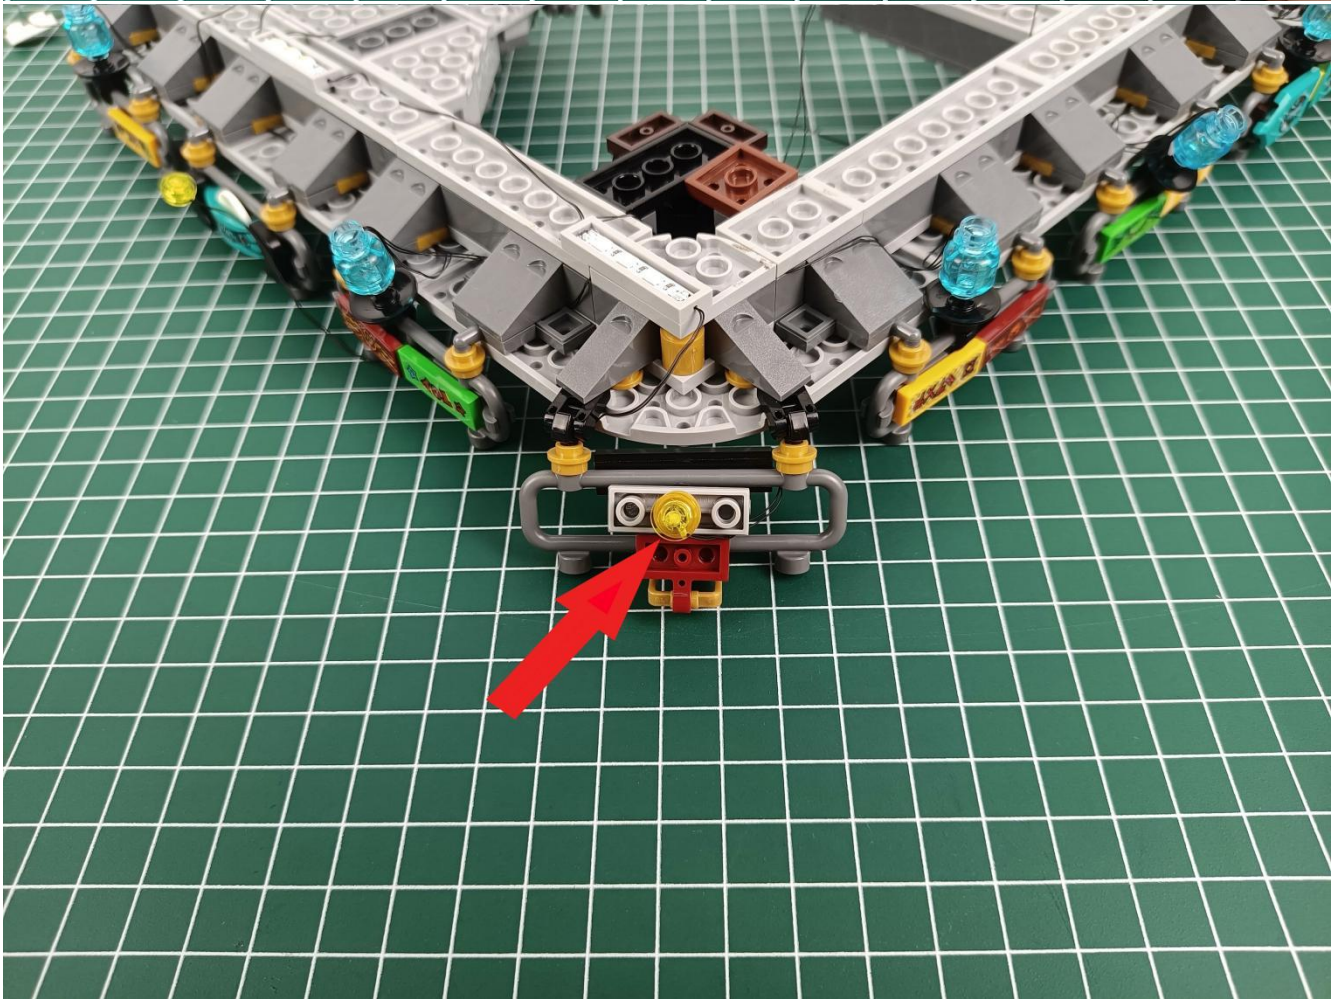

Install the battery, pay attention to the positive and negative poles.

Connect the USB power cord to the battery box.

Take out the 4 expansion boards from the No. 5 bag.

Please pay more attention and carefully using the connector for it is small. The “=” of the 2P interface is aligned with the “=” of the expansion board. The “=” on the expansion board refers to the two outside solder joints, not the two metal pins inside the jack.

Please be careful when installing since the lamp thread is slender. Cannot be pressed against the raised position of the building block. It should pass along the gap, otherwise the lamp wire will be pinched.

Step 2 : Installation

start installation:

Complete install and plug in the power to try it.

Above creative ideas and instructions are provide by our designers.

But we treasure your suggestions or opinions on below.