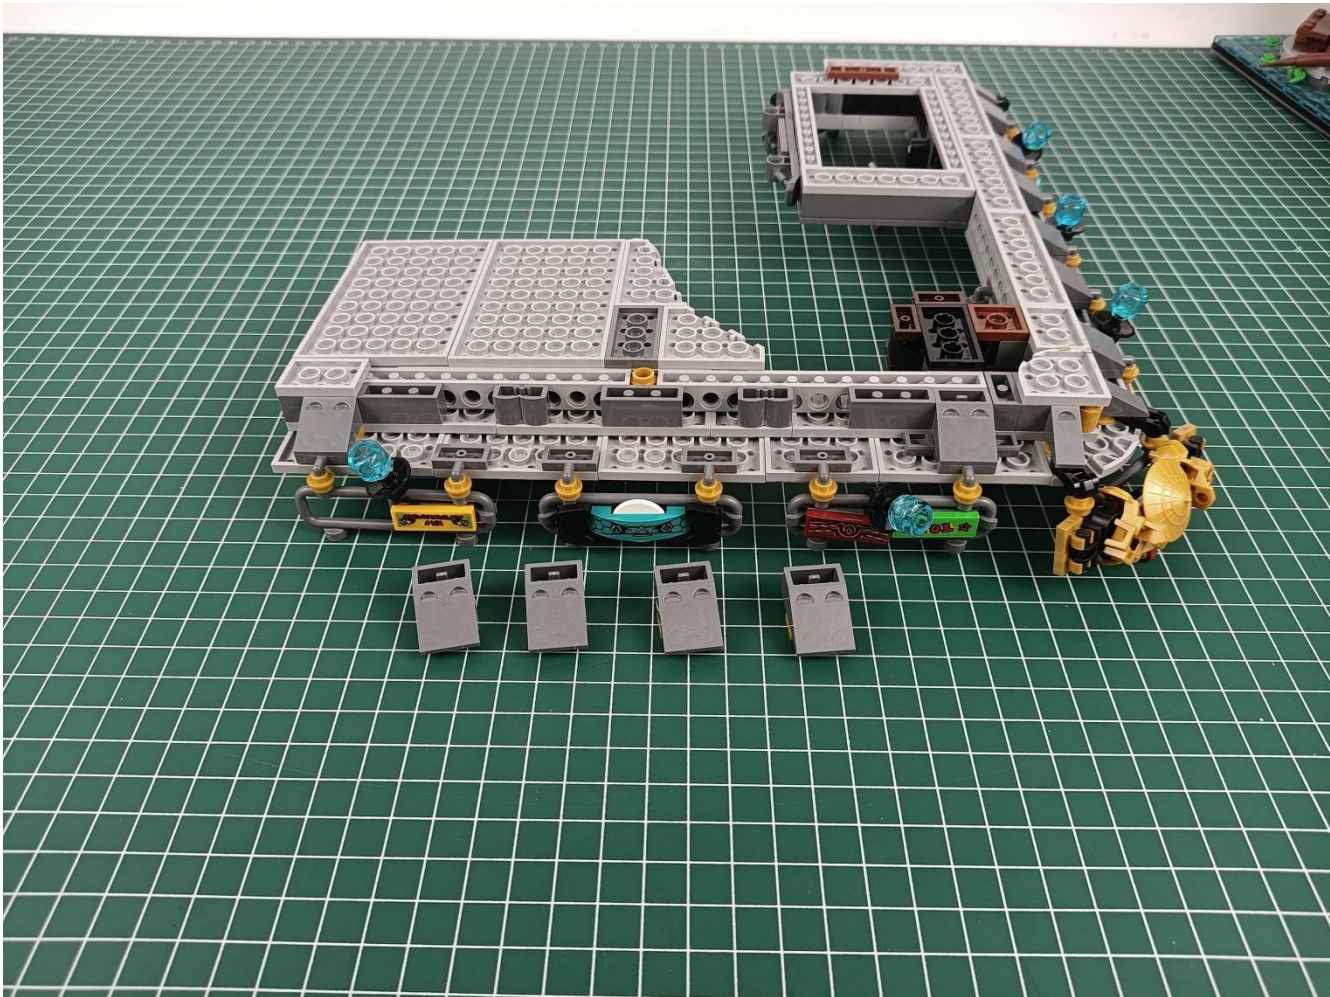

Install the battery, pay attention to the positive and negative poles.

Connect the USB power cord to the battery box.

Take out the 4 expansion boards from the No. 5 bag.

Please pay more attention and carefully using the connector for it is small. The “=” of the 2P interface is aligned with the “=” of the expansion board. The “=” on the expansion board refers to the two outside solder joints, not the two metal pins inside the jack.

Please be careful when installing since the lamp thread is slender. Cannot be pressed against the raised position of the building block. It should pass along the gap, otherwise the lamp wire will be pinched.

Step 2 : Installation

start installation:

Complete install and plug in the power to try it.

Above creative ideas and instructions are provide by our designers.

But we treasure your suggestions or opinions on below.