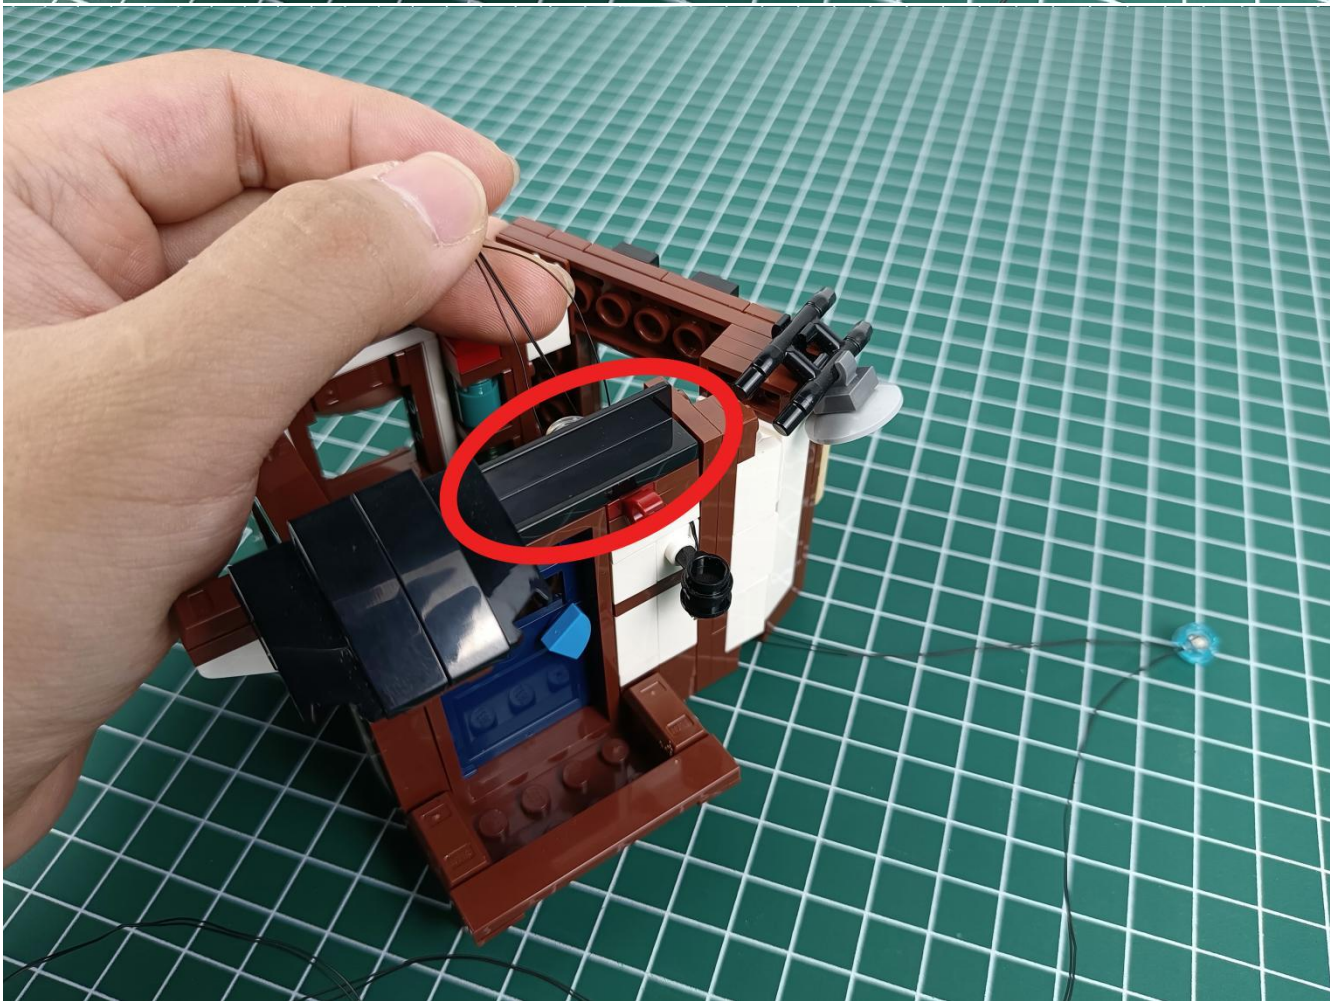

Install the battery, pay attention to the positive and negative poles.

Connect the USB power cord to the battery box.

Take out the 4 expansion boards from the No. 5 bag.

Please pay more attention and carefully using the connector for it is small. The “=” of the 2P interface is aligned with the “=” of the expansion board. The “=” on the expansion board refers to the two outside solder joints, not the two metal pins inside the jack.

Please be careful when installing since the lamp thread is slender. Cannot be pressed against the raised position of the building block. It should pass along the gap, otherwise the lamp wire will be pinched.

Step 2 : Installation

start installation:

Complete install and plug in the power to try it.

Above creative ideas and instructions are provide by our designers.

But we treasure your suggestions or opinions on below.