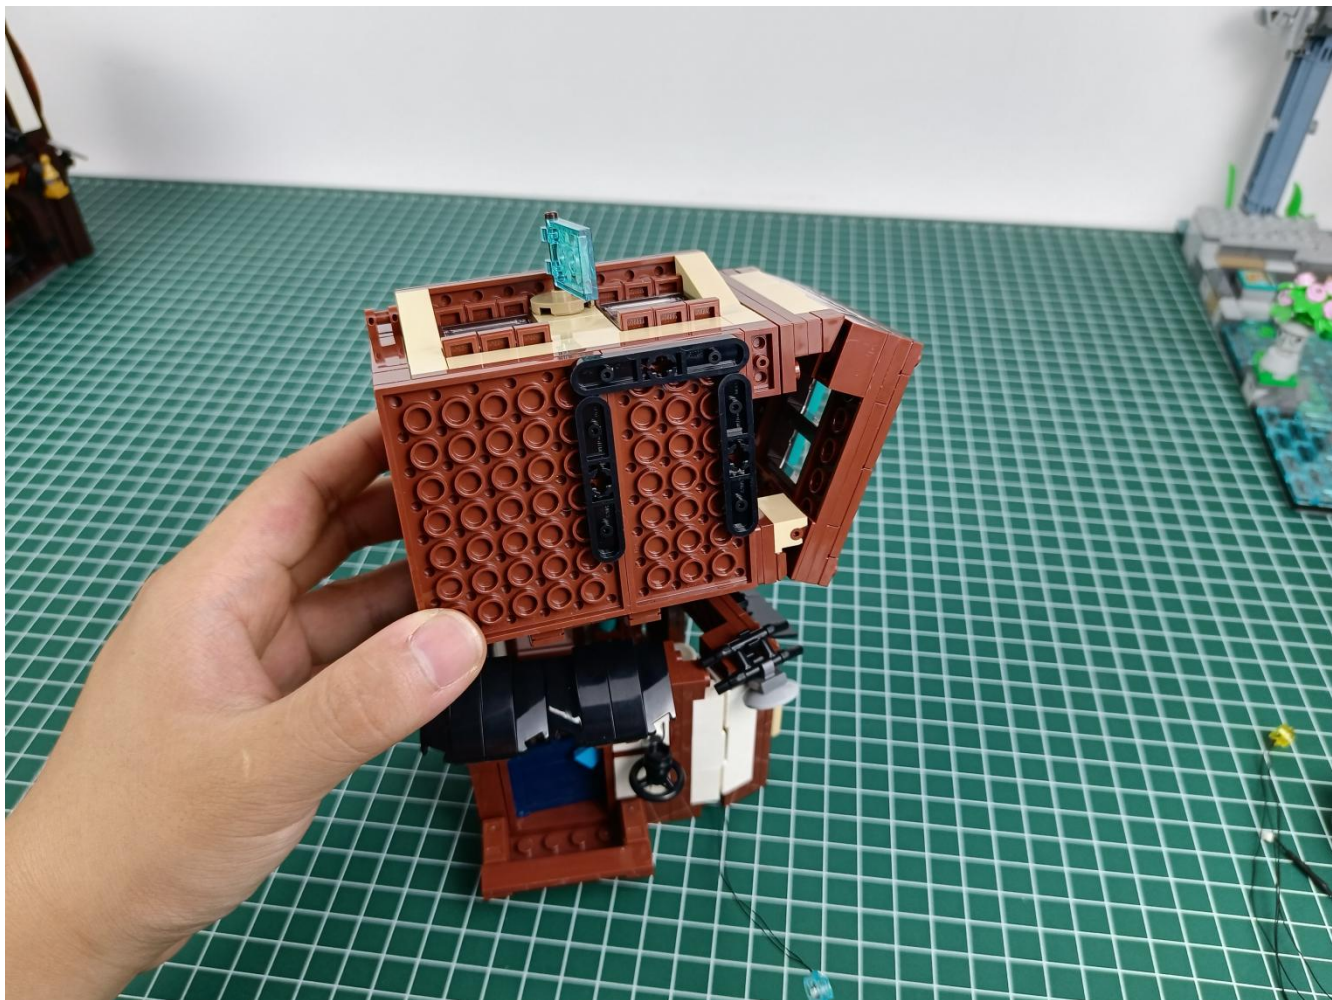

Install the battery, pay attention to the positive and negative poles.

Connect the USB power cord to the battery box.

Take out the 4 expansion boards from the No. 5 bag.

Please pay more attention and carefully using the connector for it is small. The “=” of the 2P interface is aligned with the “=” of the expansion board. The “=” on the expansion board refers to the two outside solder joints, not the two metal pins inside the jack.

Please be careful when installing since the lamp thread is slender. Cannot be pressed against the raised position of the building block. It should pass along the gap, otherwise the lamp wire will be pinched.

Step 2 : Installation

start installation:

Complete install and plug in the power to try it.

Above creative ideas and instructions are provide by our designers.

But we treasure your suggestions or opinions on below.