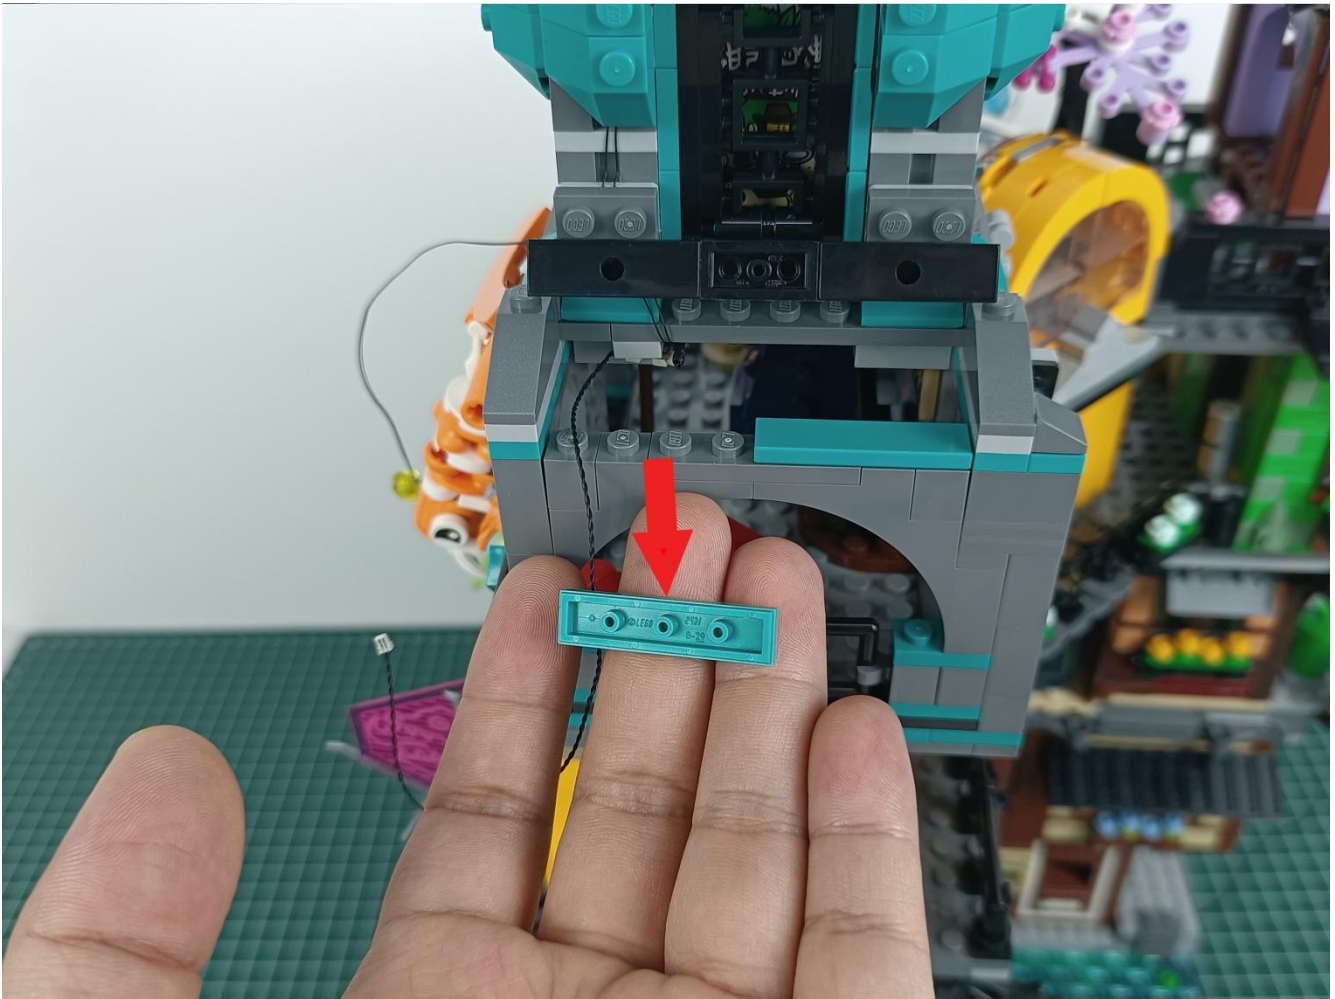

Install the battery, pay attention to the positive and negative poles.

Connect the USB power cord to the battery box.

Take out the 4 expansion boards from the No. 5 bag.

Please pay more attention and carefully using the connector for it is small. The “=” of the 2P interface is aligned with the “=” of the expansion board. The “=” on the expansion board refers to the two outside solder joints, not the two metal pins inside the jack.

Please be careful when installing since the lamp thread is slender. Cannot be pressed against the raised position of the building block. It should pass along the gap, otherwise the lamp wire will be pinched.

Step 2 : Installation

start installation:

Complete install and plug in the power to try it.

Above creative ideas and instructions are provide by our designers.

But we treasure your suggestions or opinions on below.