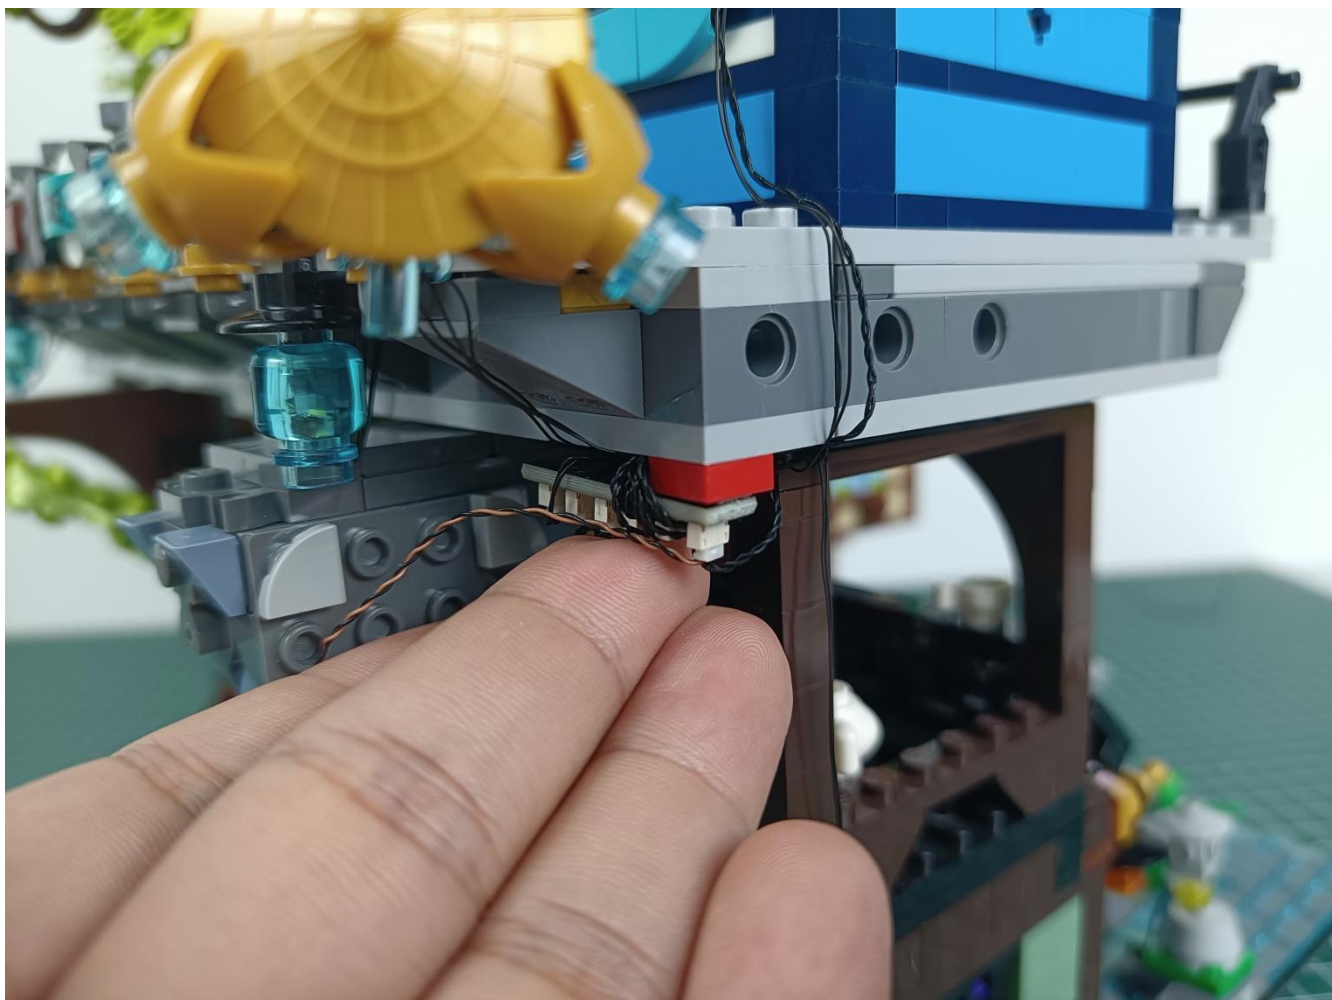

Install the battery, pay attention to the positive and negative poles.

Connect the USB power cord to the battery box.

Take out the 4 expansion boards from the No. 5 bag.

Please pay more attention and carefully using the connector for it is small. The “=” of the 2P interface is aligned with the “=” of the expansion board. The “=” on the expansion board refers to the two outside solder joints, not the two metal pins inside the jack.

Please be careful when installing since the lamp thread is slender. Cannot be pressed against the raised position of the building block. It should pass along the gap, otherwise the lamp wire will be pinched.

Step 2 : Installation

start installation:

Complete install and plug in the power to try it.

Above creative ideas and instructions are provide by our designers.

But we treasure your suggestions or opinions on below.