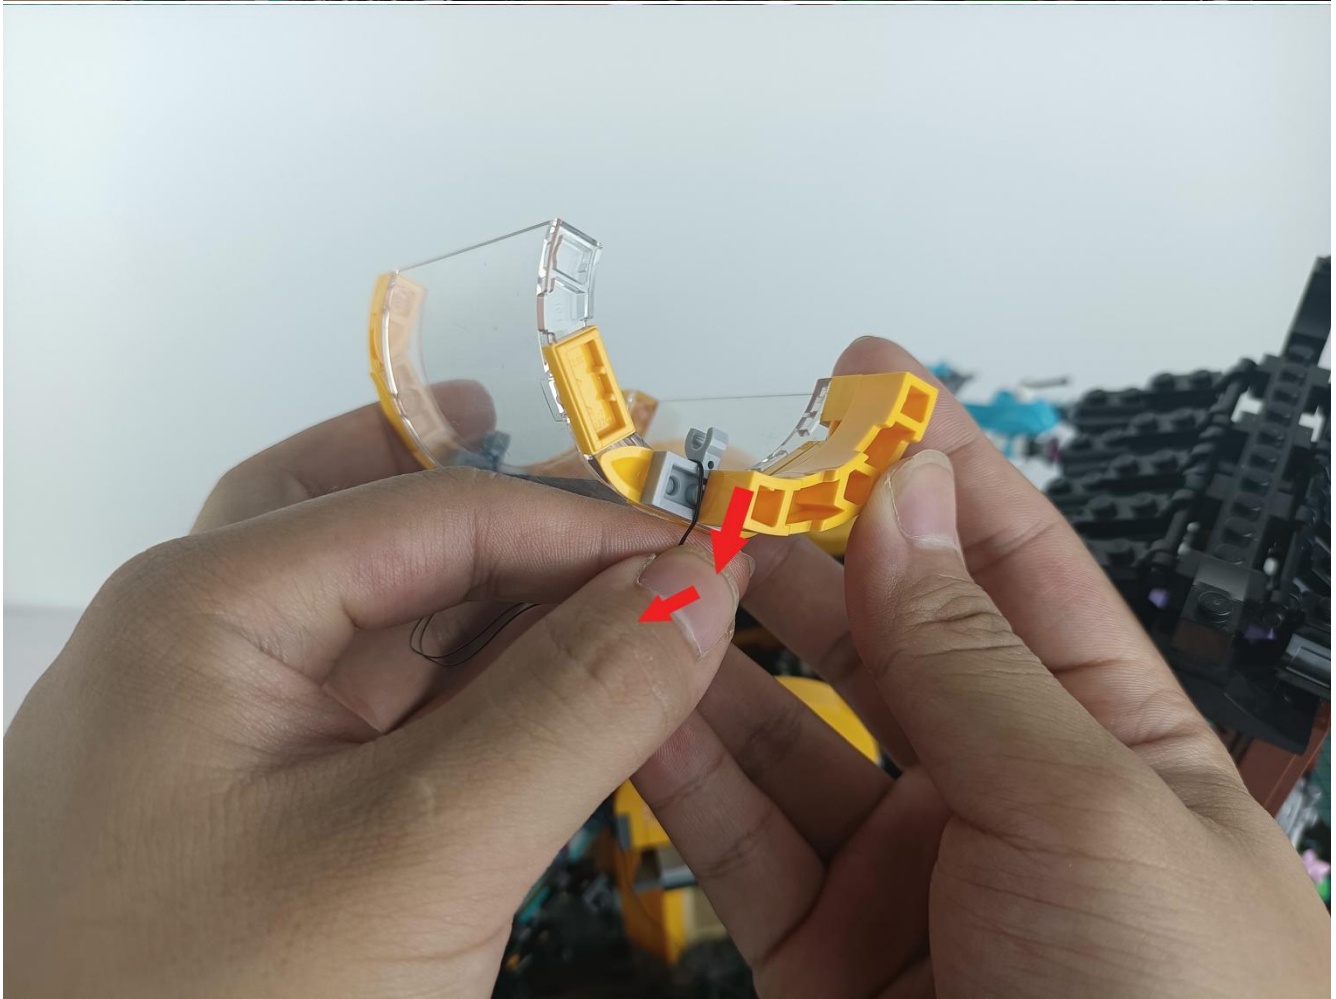

Install the battery, pay attention to the positive and negative poles.

Connect the USB power cord to the battery box.

Take out the 4 expansion boards from the No. 5 bag.

Please pay more attention and carefully using the connector for it is small. The “=” of the 2P interface is aligned with the “=” of the expansion board. The “=” on the expansion board refers to the two outside solder joints, not the two metal pins inside the jack.

Please be careful when installing since the lamp thread is slender. Cannot be pressed against the raised position of the building block. It should pass along the gap, otherwise the lamp wire will be pinched.

Step 2 : Installation

start installation:

Complete install and plug in the power to try it.

Above creative ideas and instructions are provide by our designers.

But we treasure your suggestions or opinions on below.