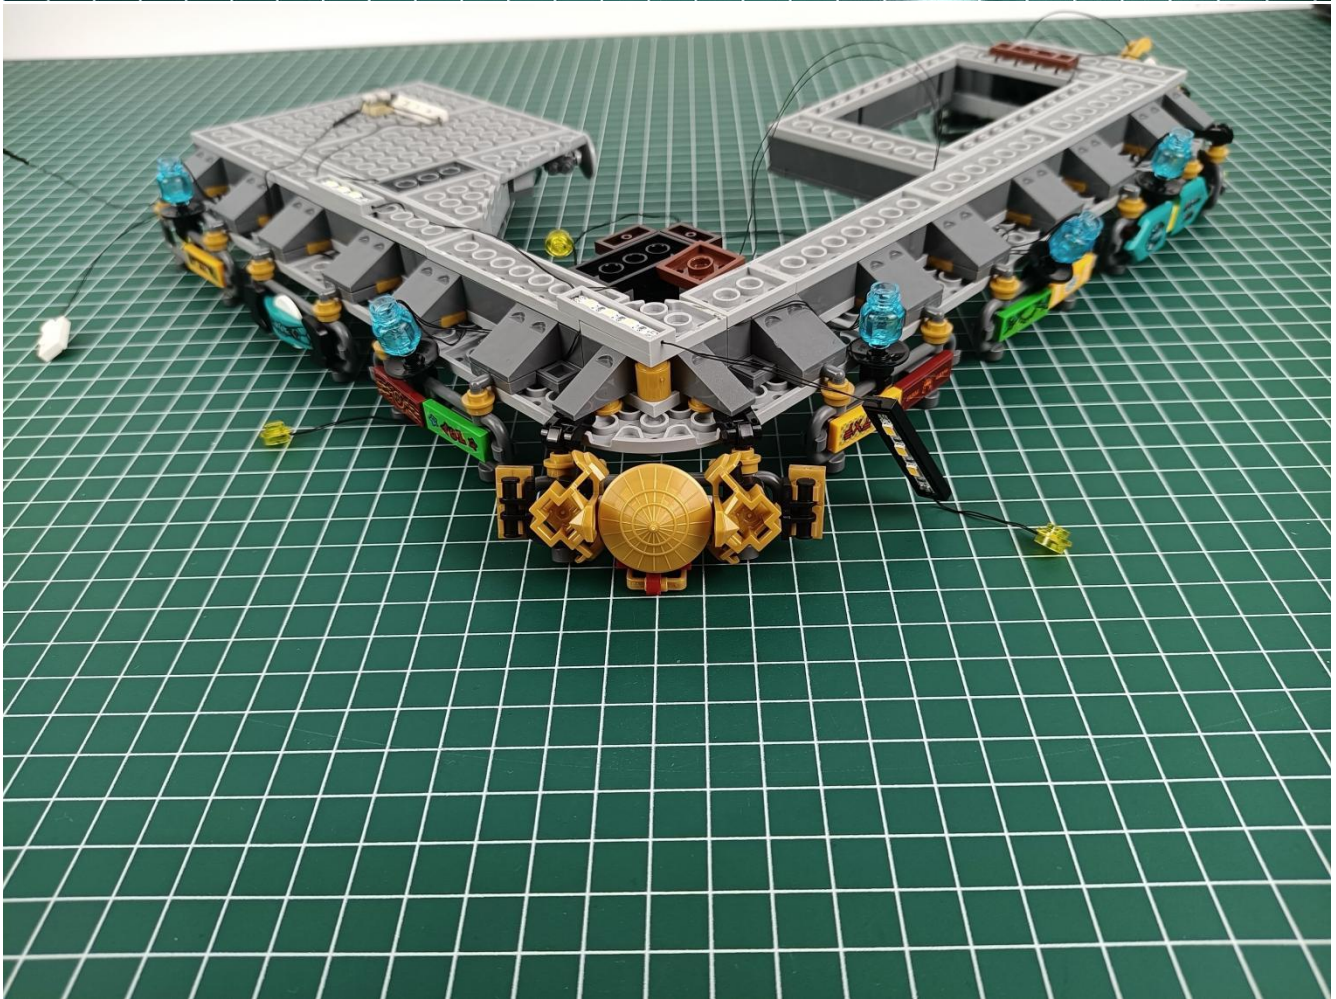

Install the battery, pay attention to the positive and negative poles.

Connect the USB power cord to the battery box.

Take out the 4 expansion boards from the No. 5 bag.

Please pay more attention and carefully using the connector for it is small. The “=” of the 2P interface is aligned with the “=” of the expansion board. The “=” on the expansion board refers to the two outside solder joints, not the two metal pins inside the jack.

Please be careful when installing since the lamp thread is slender. Cannot be pressed against the raised position of the building block. It should pass along the gap, otherwise the lamp wire will be pinched.

Step 2 : Installation

start installation:

Complete install and plug in the power to try it.

Above creative ideas and instructions are provide by our designers.

But we treasure your suggestions or opinions on below.