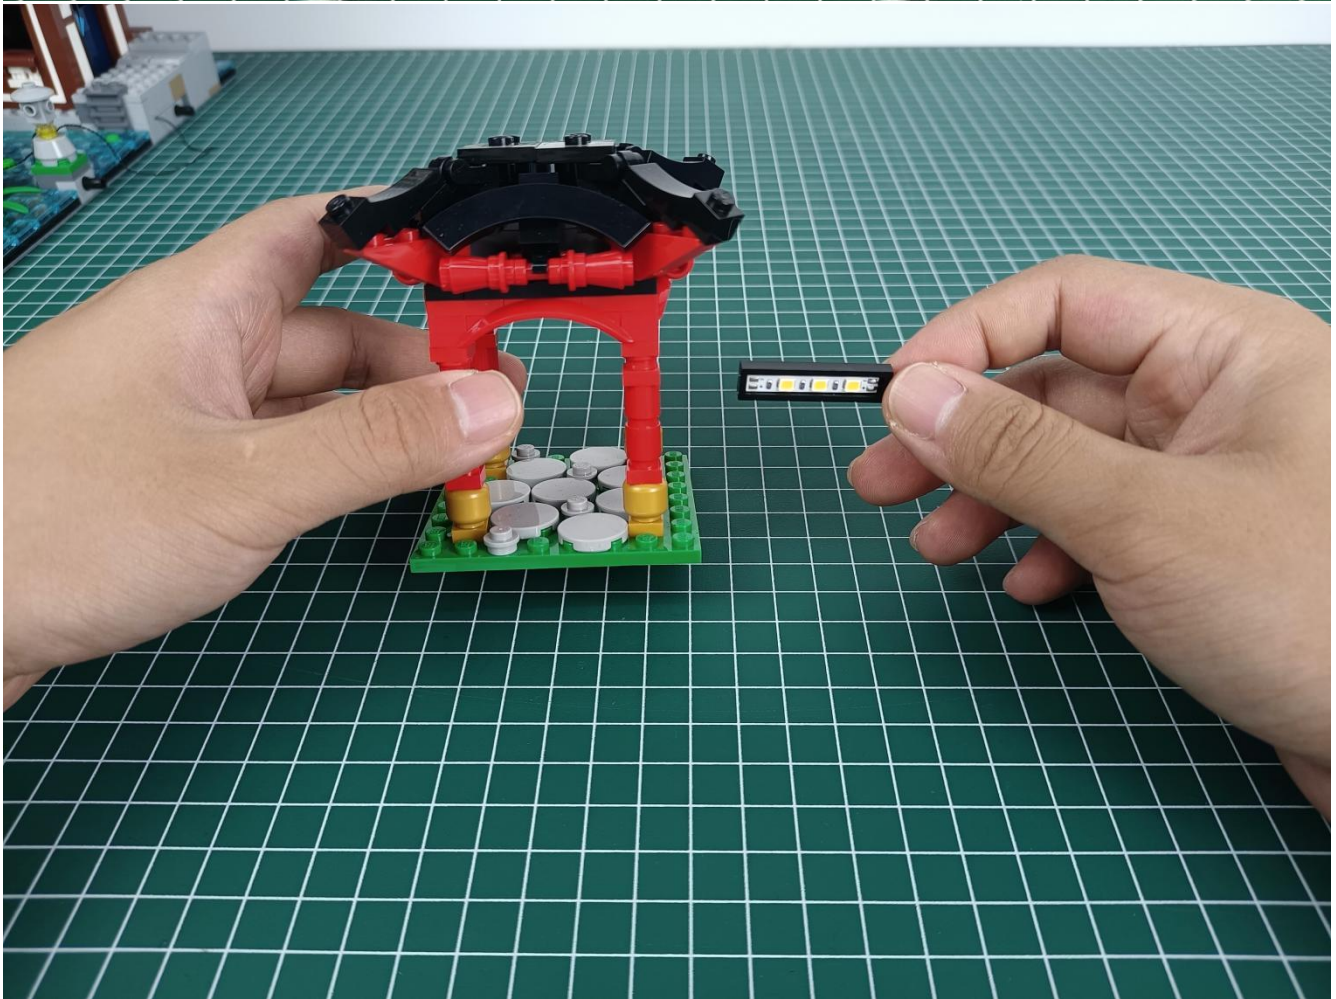

Install the battery, pay attention to the positive and negative poles.

Connect the USB power cord to the battery box.

Take out the 4 expansion boards from the No. 5 bag.

Please pay more attention and carefully using the connector for it is small. The “=” of the 2P interface is aligned with the “=” of the expansion board. The “=” on the expansion board refers to the two outside solder joints, not the two metal pins inside the jack.

Please be careful when installing since the lamp thread is slender. Cannot be pressed against the raised position of the building block. It should pass along the gap, otherwise the lamp wire will be pinched.

Step 2 : Installation

start installation:

Complete install and plug in the power to try it.

Above creative ideas and instructions are provide by our designers.

But we treasure your suggestions or opinions on below.