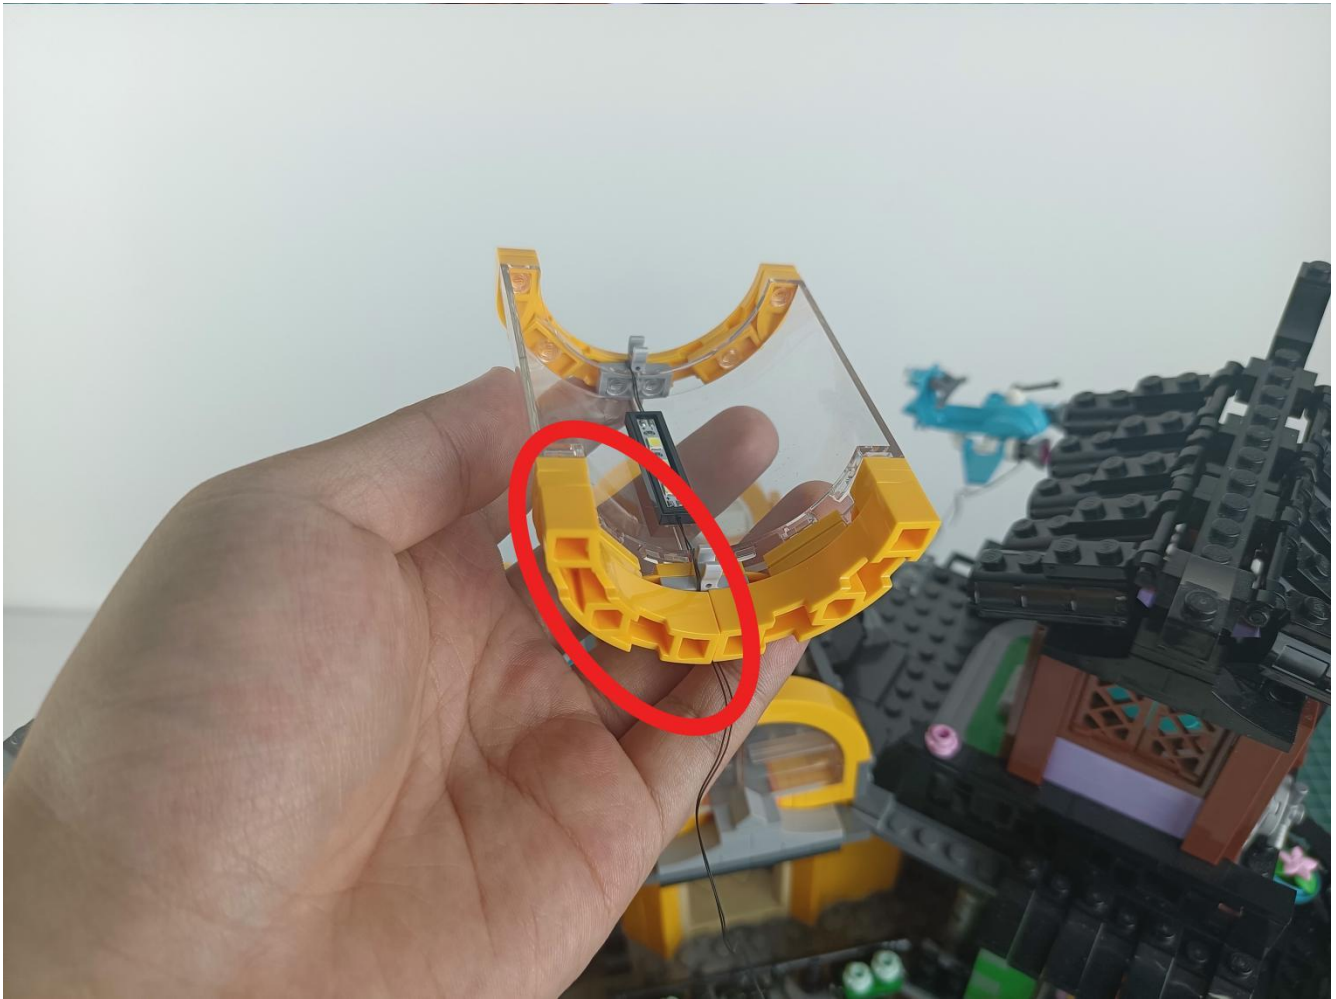

Install the battery, pay attention to the positive and negative poles.

Connect the USB power cord to the battery box.

Take out the 4 expansion boards from the No. 5 bag.

Please pay more attention and carefully using the connector for it is small. The “=” of the 2P interface is aligned with the “=” of the expansion board. The “=” on the expansion board refers to the two outside solder joints, not the two metal pins inside the jack.

Please be careful when installing since the lamp thread is slender. Cannot be pressed against the raised position of the building block. It should pass along the gap, otherwise the lamp wire will be pinched.

Step 2 : Installation

start installation:

Complete install and plug in the power to try it.

Above creative ideas and instructions are provide by our designers.

But we treasure your suggestions or opinions on below.