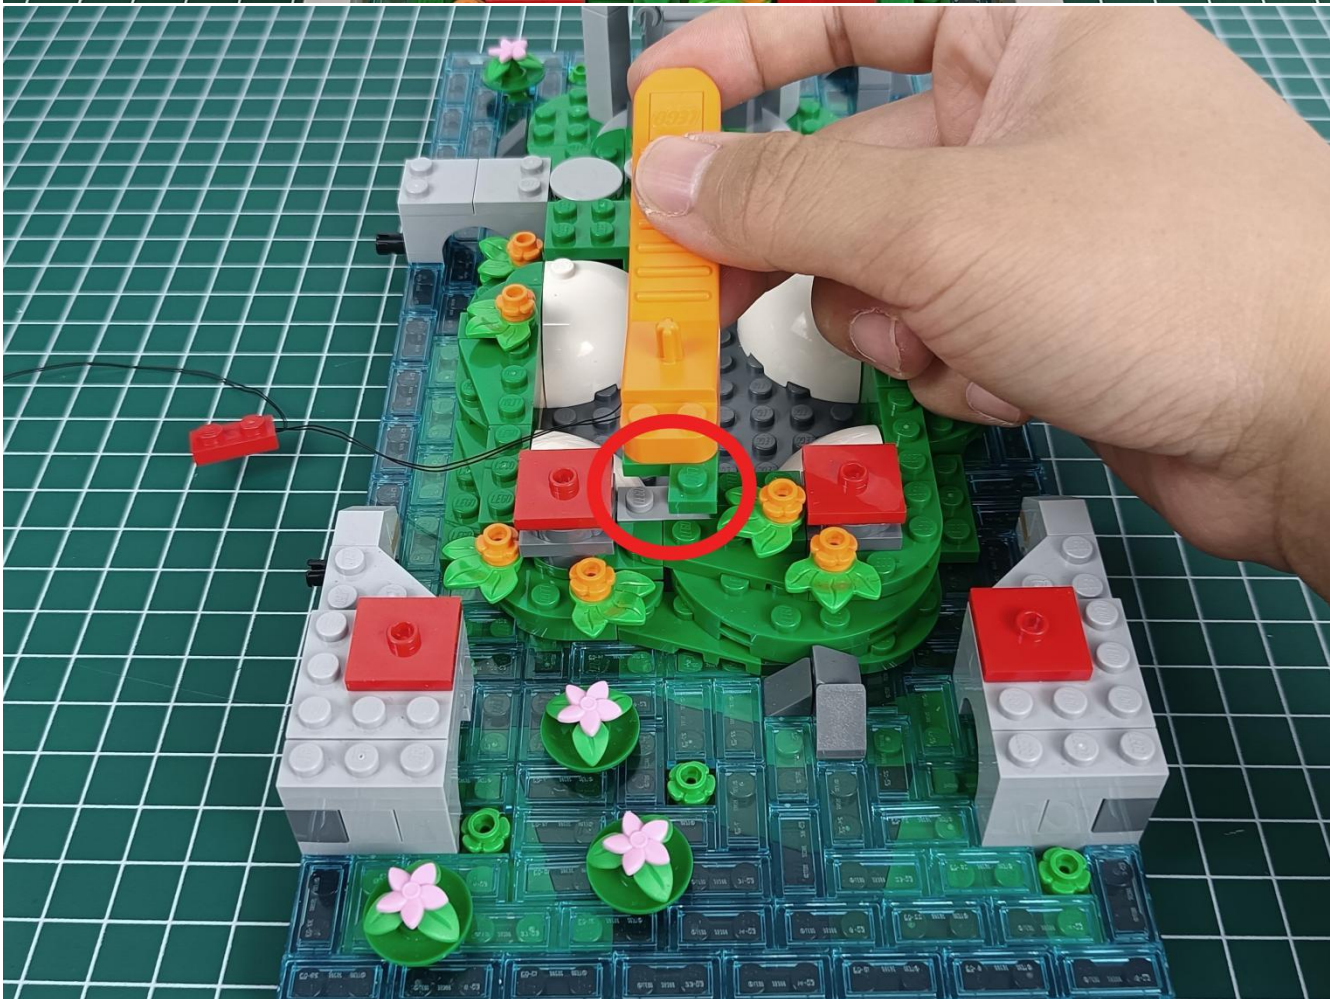

Please be careful when installing since the lamp thread is slender. Cannot be pressed against the raised position of the building block. It should pass along the gap, otherwise the lamp wire will be pinched.

Step 2 : Installation

start installation:

Complete install and plug in the power to try it.

Above creative ideas and instructions are provide by our designers.

But we treasure your suggestions or opinions on below.