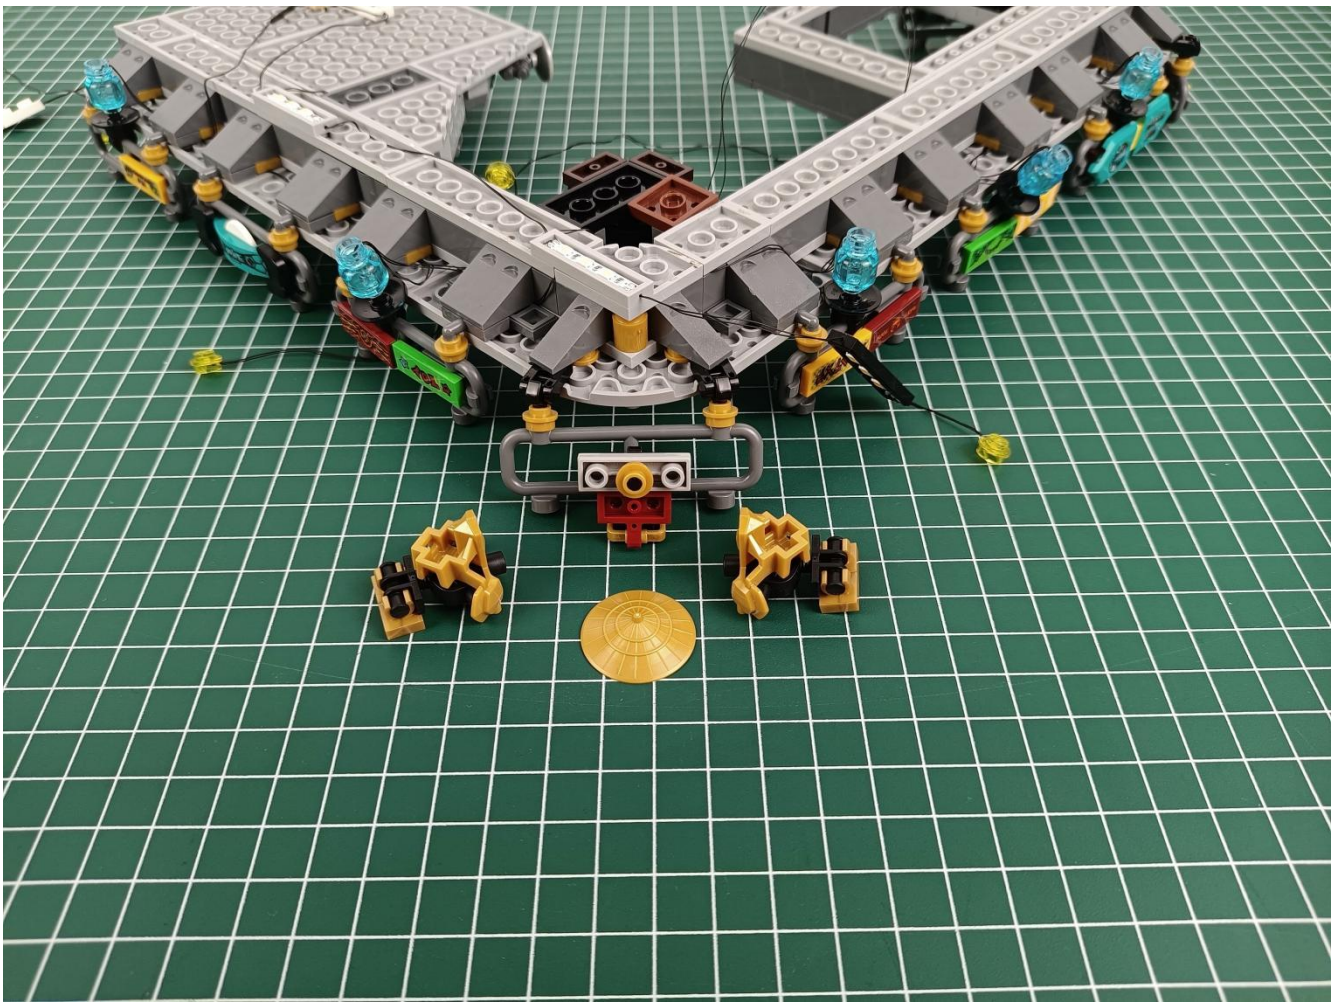

Install the battery, pay attention to the positive and negative poles.

Connect the USB power cord to the battery box.

Take out the 4 expansion boards from the No. 5 bag.

Please pay more attention and carefully using the connector for it is small. The “=” of the 2P interface is aligned with the “=” of the expansion board. The “=” on the expansion board refers to the two outside solder joints, not the two metal pins inside the jack.

Please be careful when installing since the lamp thread is slender. Cannot be pressed against the raised position of the building block. It should pass along the gap, otherwise the lamp wire will be pinched.

Step 2 : Installation

start installation:

Complete install and plug in the power to try it.

Above creative ideas and instructions are provide by our designers.

But we treasure your suggestions or opinions on below.