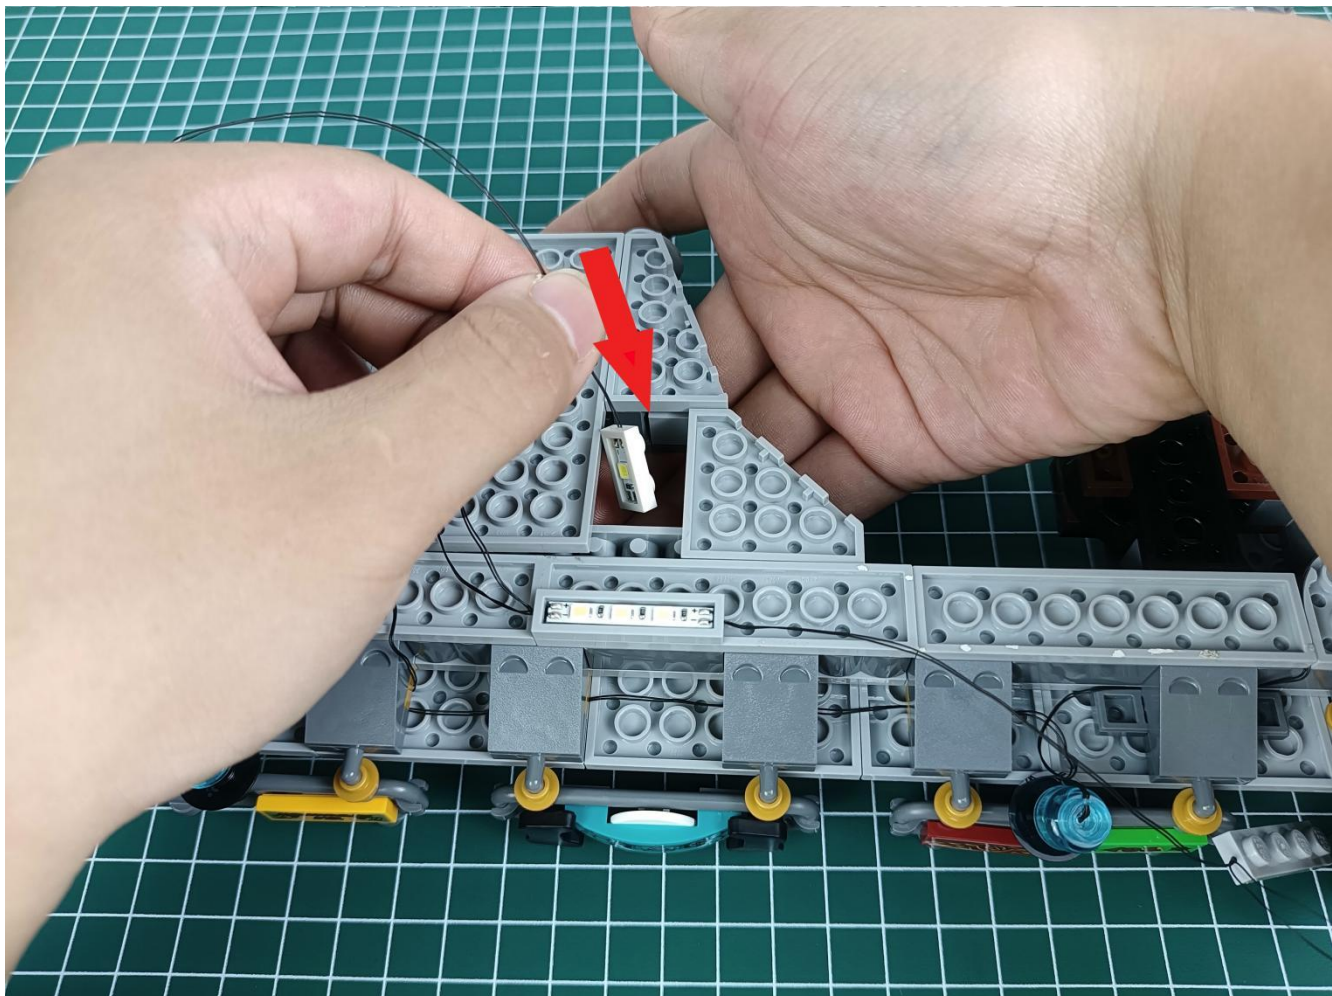

Install the battery, pay attention to the positive and negative poles.

Connect the USB power cord to the battery box.

Take out the 4 expansion boards from the No. 5 bag.

Please pay more attention and carefully using the connector for it is small. The “=” of the 2P interface is aligned with the “=” of the expansion board. The “=” on the expansion board refers to the two outside solder joints, not the two metal pins inside the jack.

Please be careful when installing since the lamp thread is slender. Cannot be pressed against the raised position of the building block. It should pass along the gap, otherwise the lamp wire will be pinched.

Step 2 : Installation

start installation:

Complete install and plug in the power to try it.

Above creative ideas and instructions are provide by our designers.

But we treasure your suggestions or opinions on below.