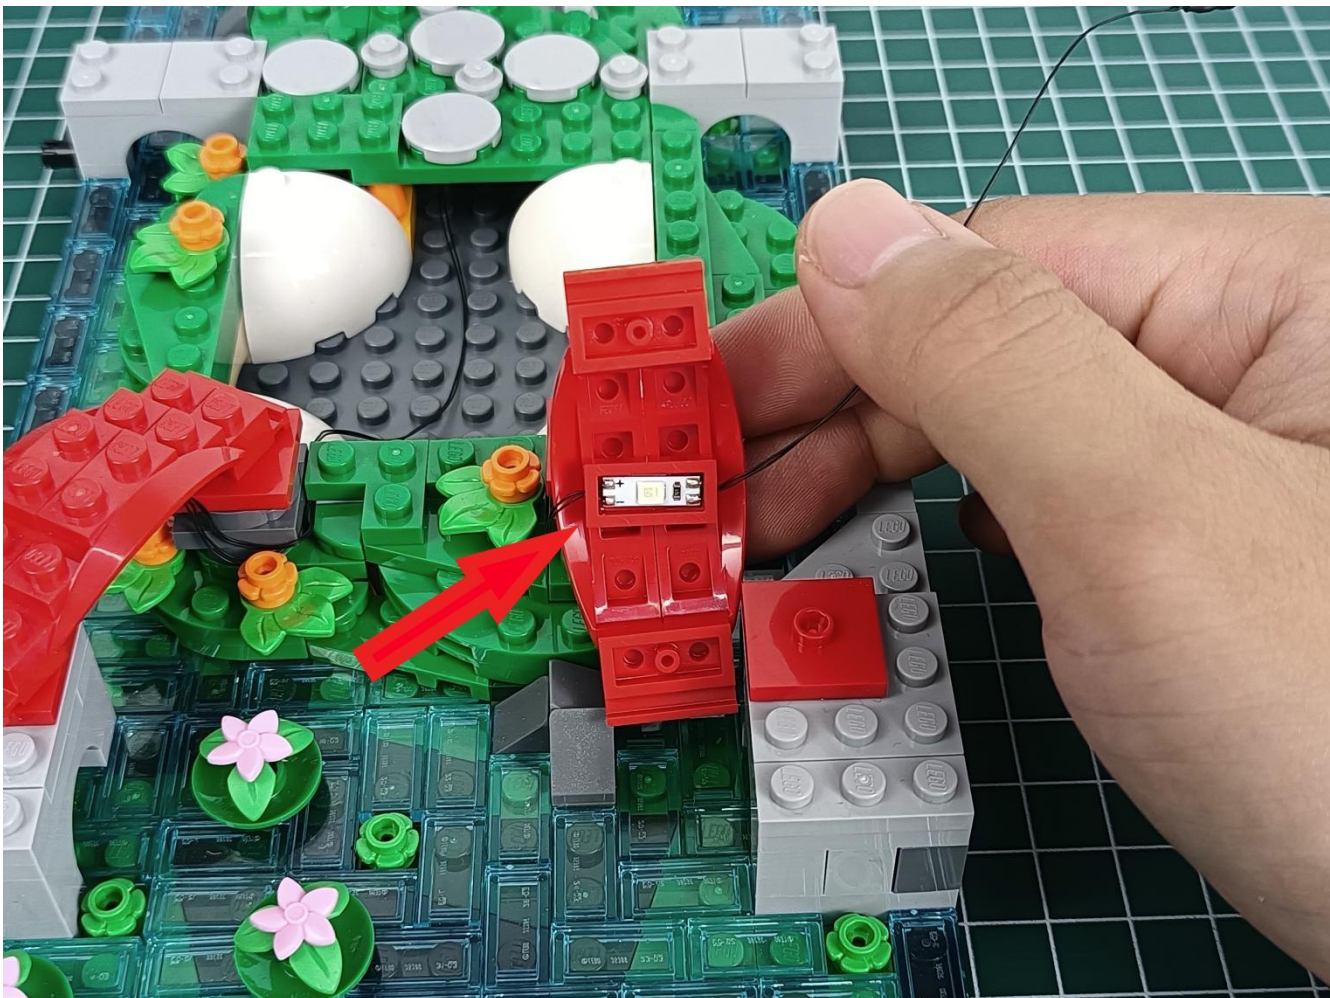

Please be careful when installing since the lamp thread is slender. Cannot be pressed against the raised position of the building block. It should pass along the gap, otherwise the lamp wire will be pinched.

Step 2 : Installation

start installation:

Complete install and plug in the power to try it.

Above creative ideas and instructions are provide by our designers.

But we treasure your suggestions or opinions on below.