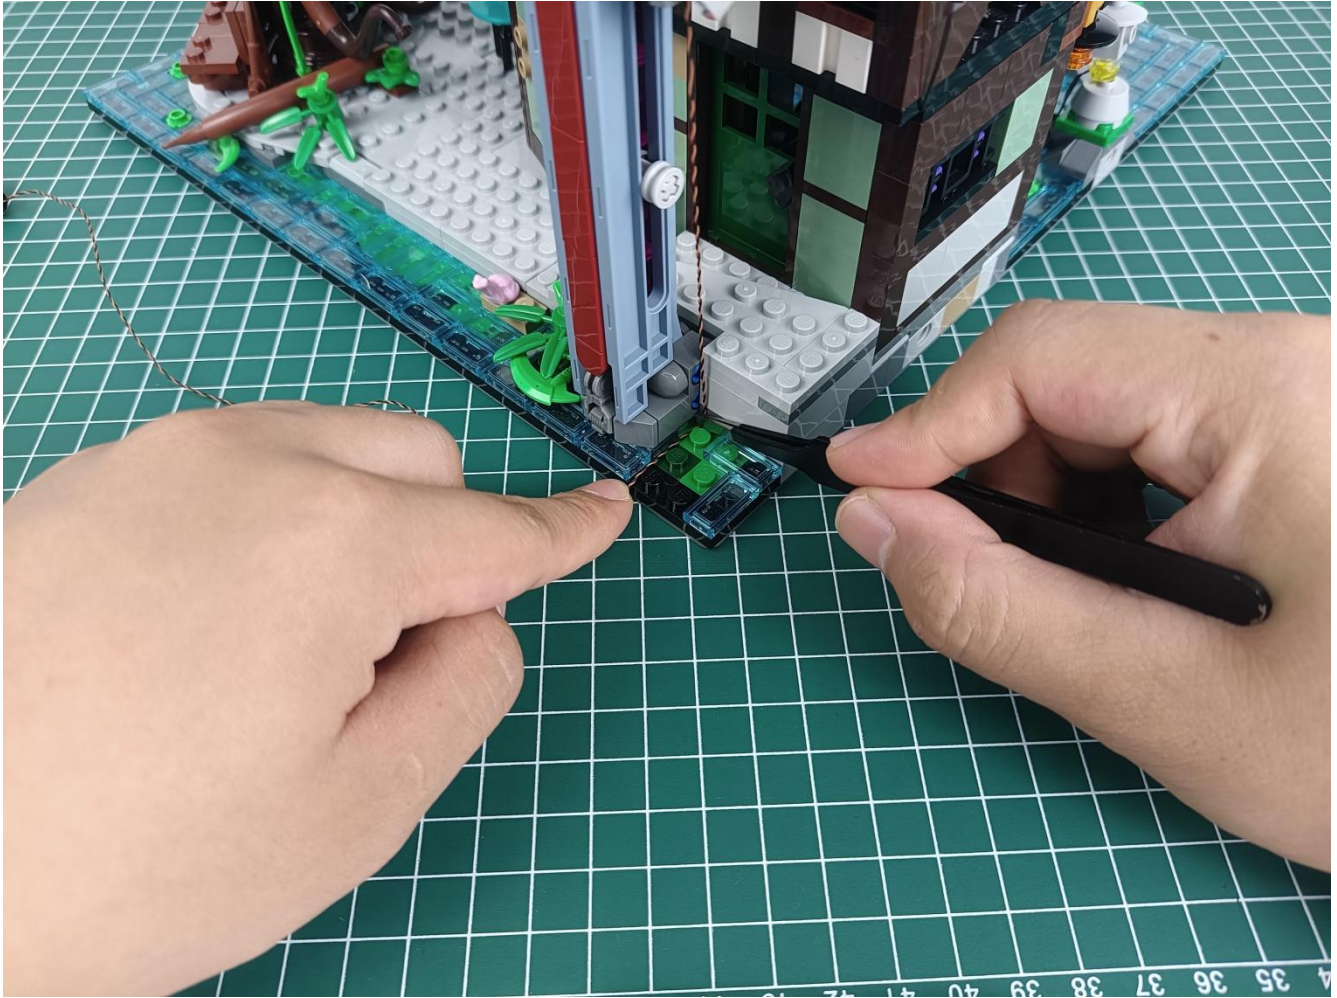

Please be careful when installing since the lamp thread is slender. Cannot be pressed against the raised position of the building block. It should pass along the gap, otherwise the lamp wire will be pinched.

Step 2 : Installation

start installation:

Complete install and plug in the power to try it.

Above creative ideas and instructions are provide by our designers.

But we treasure your suggestions or opinions on below.