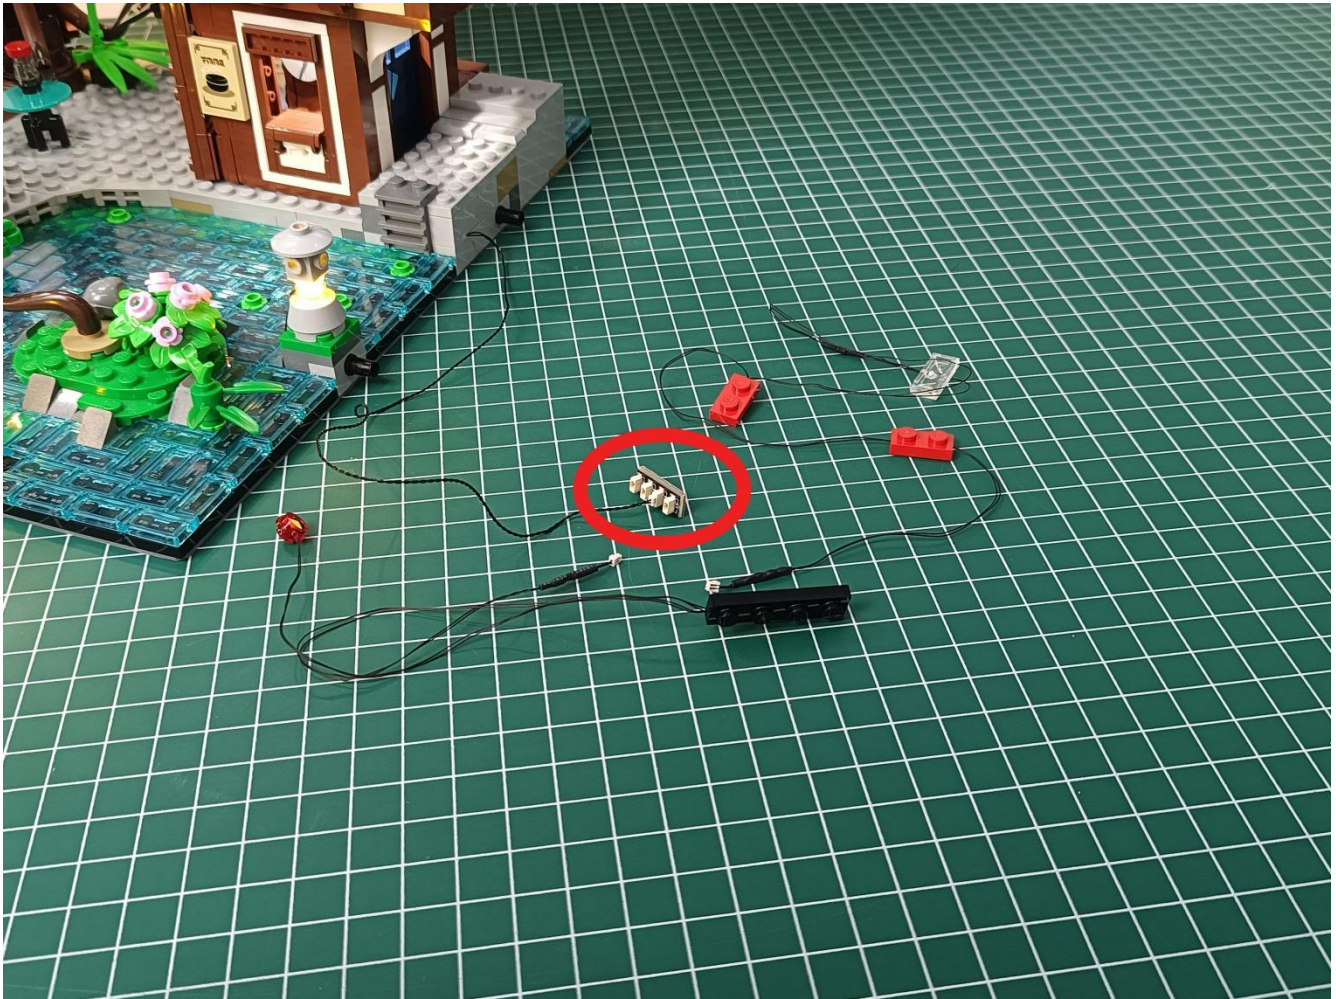

Install the battery, pay attention to the positive and negative poles.

Connect the USB power cord to the battery box.

Take out the 4 expansion boards from the No. 5 bag.

Please pay more attention and carefully using the connector for it is small. The “=” of the 2P interface is aligned with the “=” of the expansion board. The “=” on the expansion board refers to the two outside solder joints, not the two metal pins inside the jack.

Please be careful when installing since the lamp thread is slender. Cannot be pressed against the raised position of the building block. It should pass along the gap, otherwise the lamp wire will be pinched.

Step 2 : Installation

start installation:

Complete install and plug in the power to try it.

Above creative ideas and instructions are provide by our designers.

But we treasure your suggestions or opinions on below.