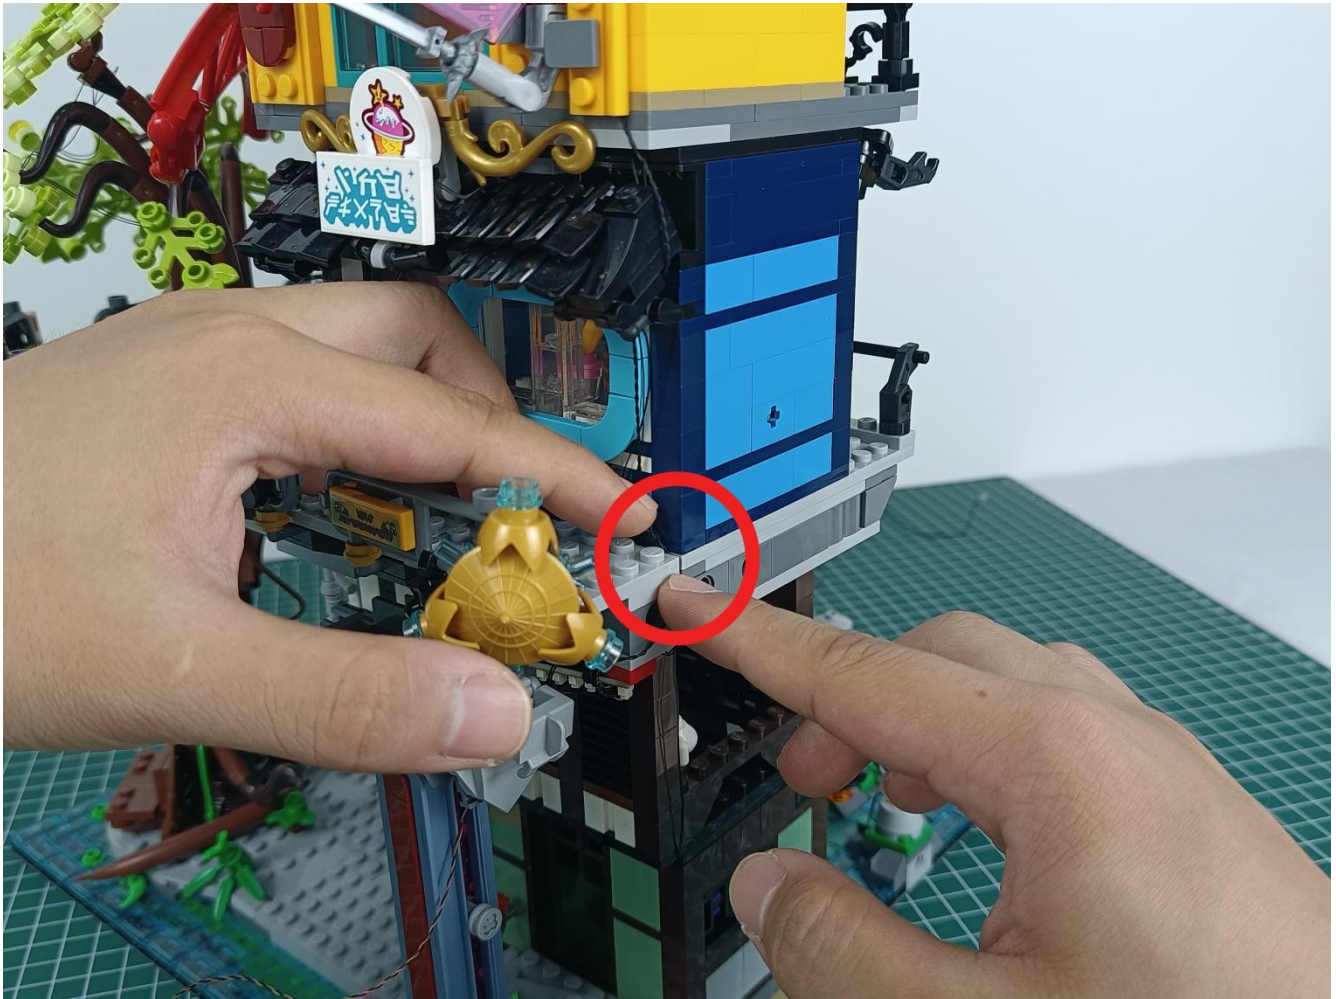

Install the battery, pay attention to the positive and negative poles.

Connect the USB power cord to the battery box.

Take out the 4 expansion boards from the No. 5 bag.

Please pay more attention and carefully using the connector for it is small. The “=” of the 2P interface is aligned with the “=” of the expansion board. The “=” on the expansion board refers to the two outside solder joints, not the two metal pins inside the jack.

Please be careful when installing since the lamp thread is slender. Cannot be pressed against the raised position of the building block. It should pass along the gap, otherwise the lamp wire will be pinched.

Step 2 : Installation

start installation:

Complete install and plug in the power to try it.

Above creative ideas and instructions are provide by our designers.

But we treasure your suggestions or opinions on below.