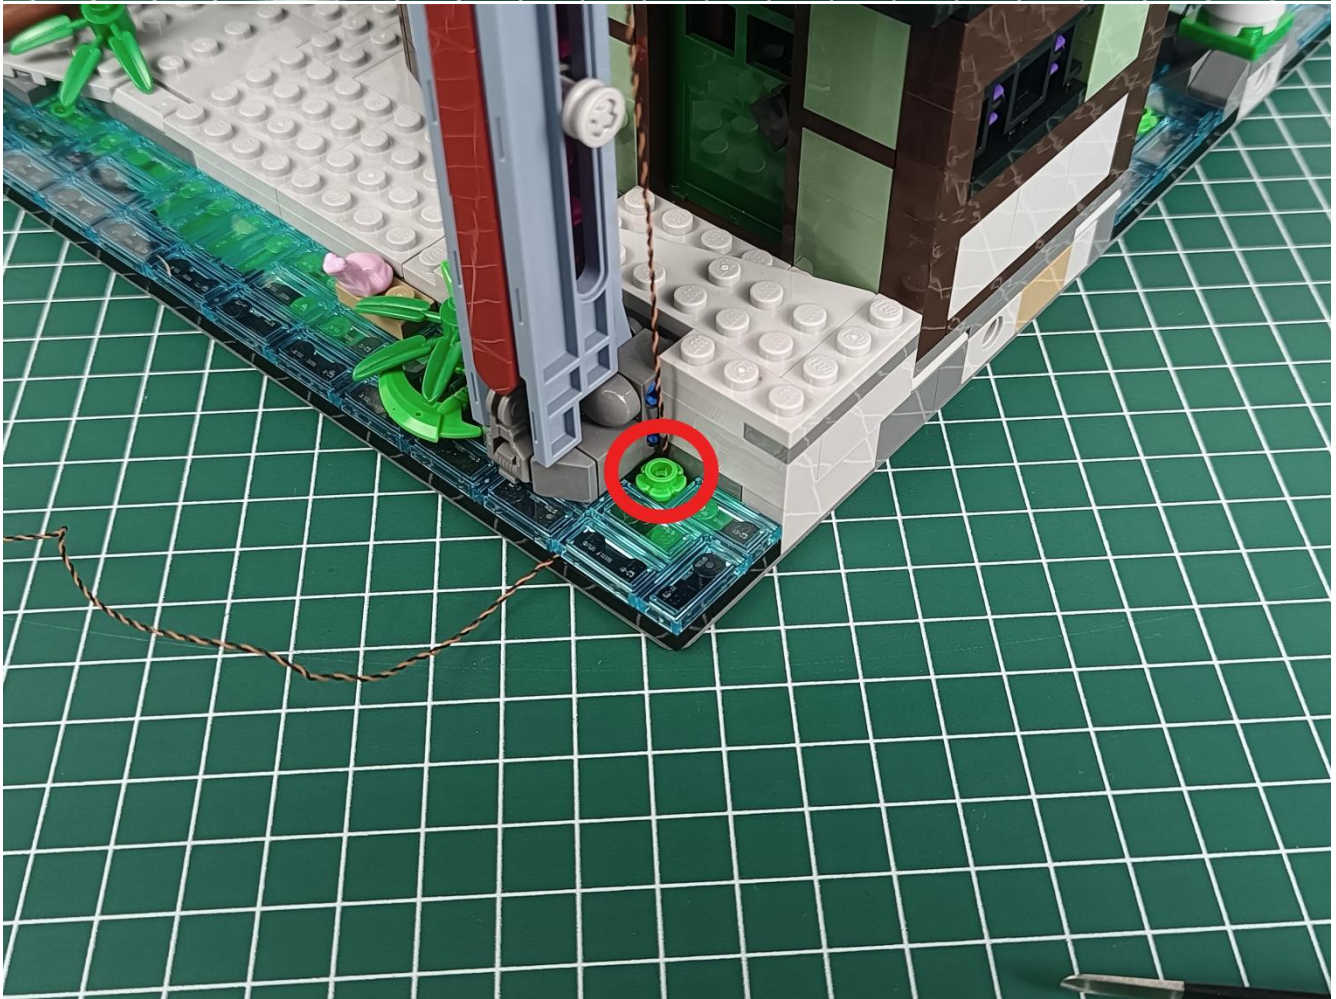

Please be careful when installing since the lamp thread is slender. Cannot be pressed against the raised position of the building block. It should pass along the gap, otherwise the lamp wire will be pinched.

Step 2 : Installation

start installation:

Complete install and plug in the power to try it.

Above creative ideas and instructions are provide by our designers.

But we treasure your suggestions or opinions on below.