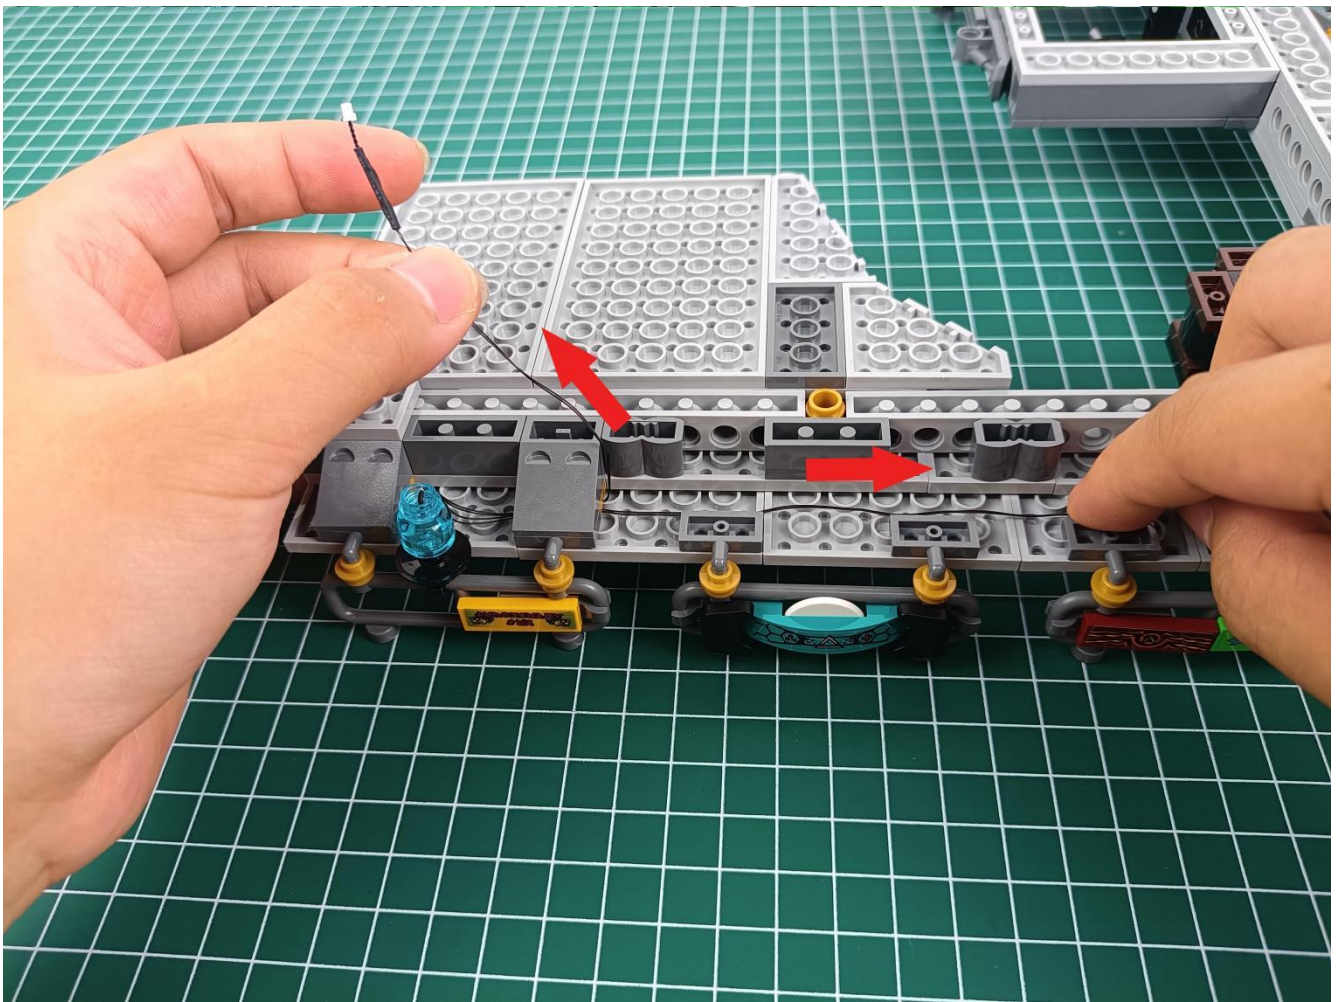

Install the battery, pay attention to the positive and negative poles.

Connect the USB power cord to the battery box.

Take out the 4 expansion boards from the No. 5 bag.

Please pay more attention and carefully using the connector for it is small. The “=” of the 2P interface is aligned with the “=” of the expansion board. The “=” on the expansion board refers to the two outside solder joints, not the two metal pins inside the jack.

Please be careful when installing since the lamp thread is slender. Cannot be pressed against the raised position of the building block. It should pass along the gap, otherwise the lamp wire will be pinched.

Step 2 : Installation

start installation:

Complete install and plug in the power to try it.

Above creative ideas and instructions are provide by our designers.

But we treasure your suggestions or opinions on below.