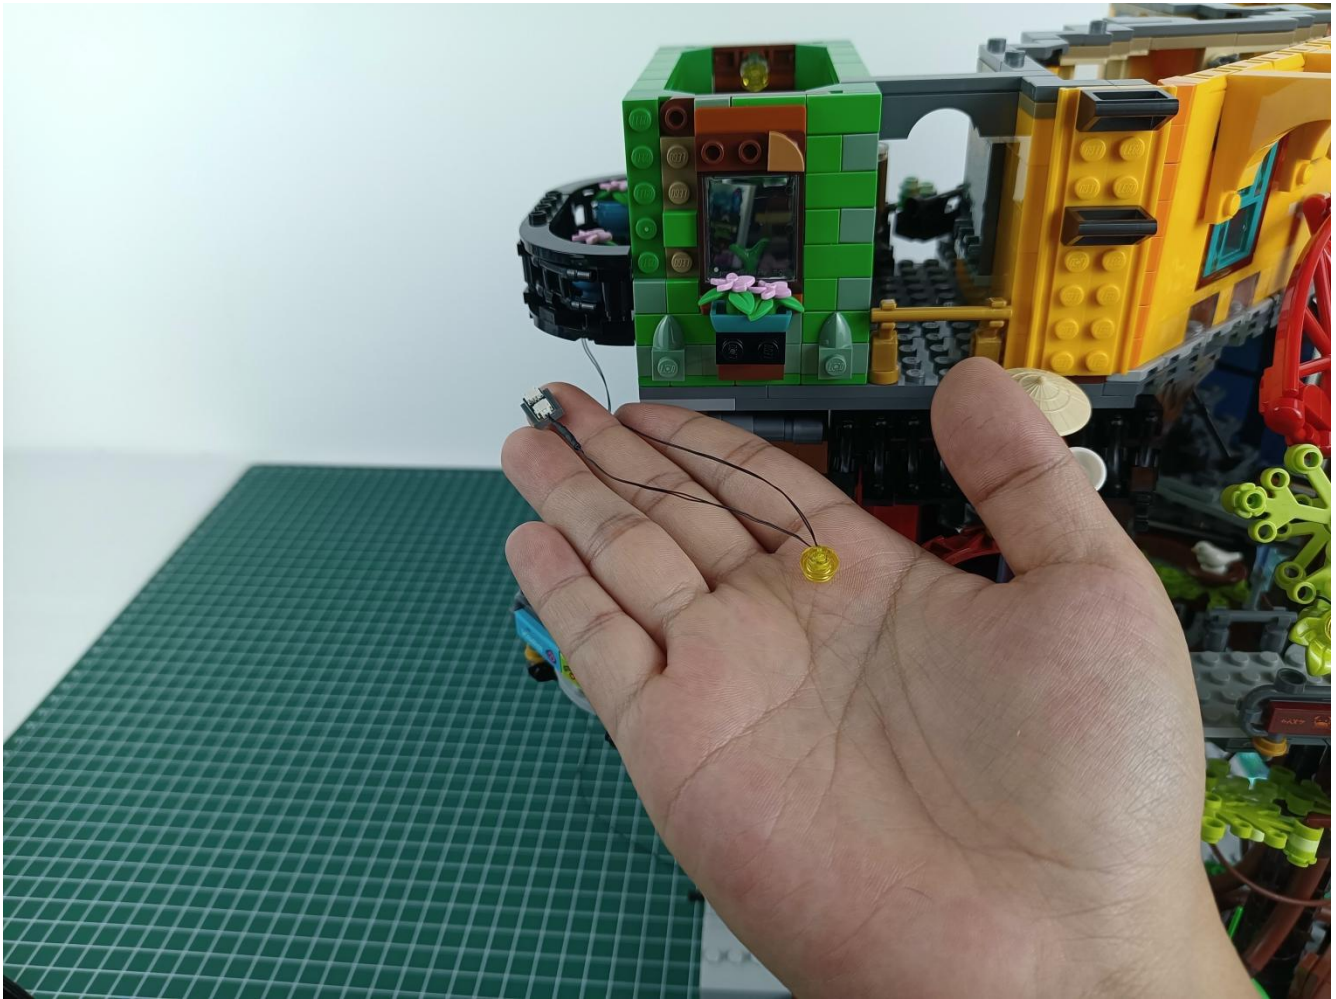

Install the battery, pay attention to the positive and negative poles.

Connect the USB power cord to the battery box.

Take out the 4 expansion boards from the No. 5 bag.

Please pay more attention and carefully using the connector for it is small. The “=” of the 2P interface is aligned with the “=” of the expansion board. The “=” on the expansion board refers to the two outside solder joints, not the two metal pins inside the jack.

Please be careful when installing since the lamp thread is slender. Cannot be pressed against the raised position of the building block. It should pass along the gap, otherwise the lamp wire will be pinched.

Step 2 : Installation

start installation:

Complete install and plug in the power to try it.

Above creative ideas and instructions are provide by our designers.

But we treasure your suggestions or opinions on below.