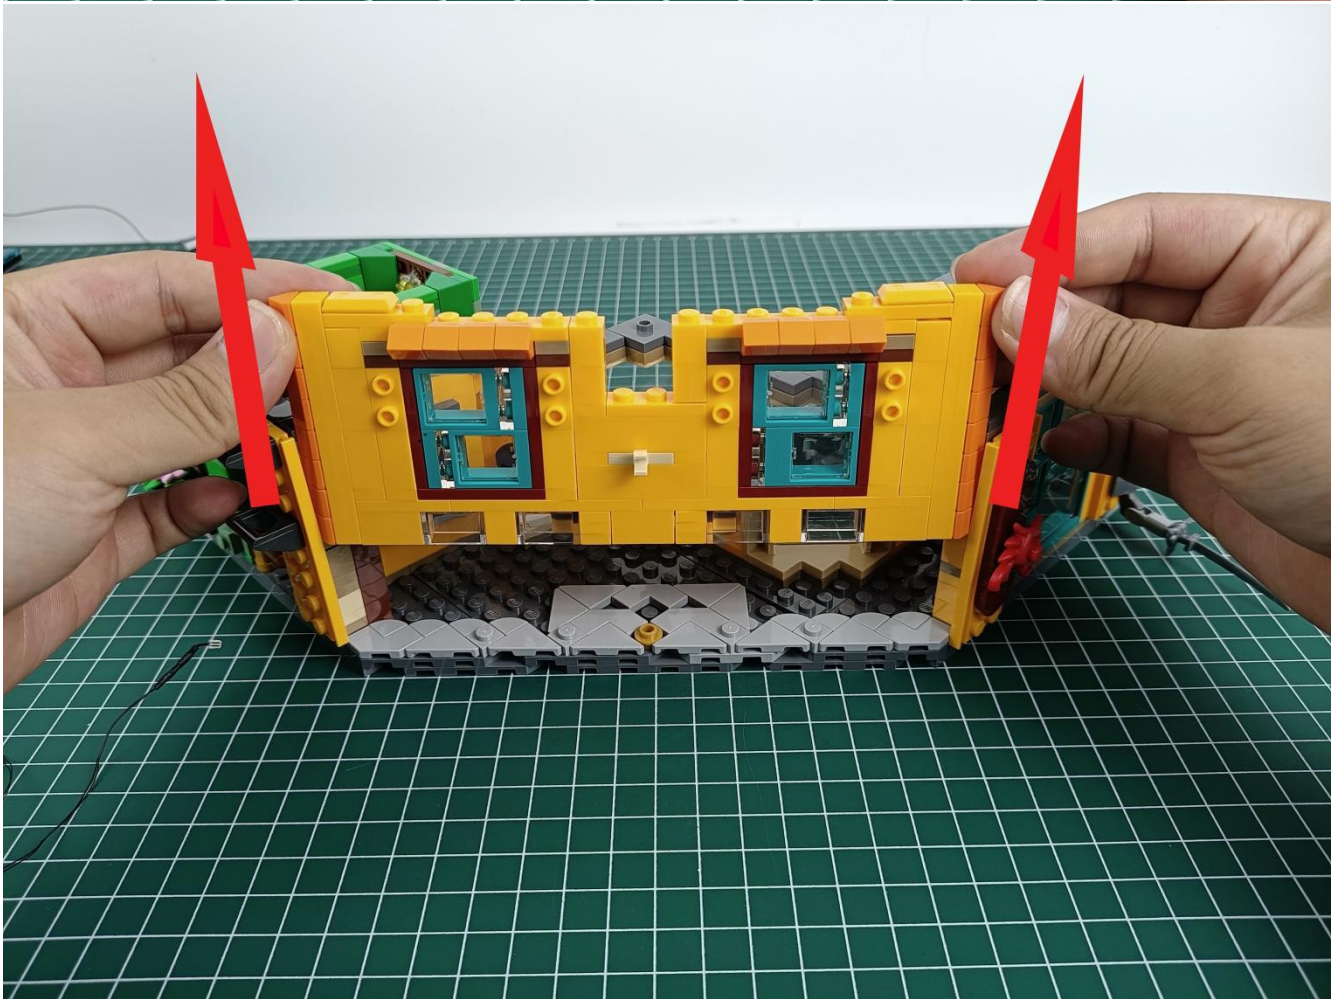

Install the battery, pay attention to the positive and negative poles.

Connect the USB power cord to the battery box.

Take out the 4 expansion boards from the No. 5 bag.

Please pay more attention and carefully using the connector for it is small. The “=” of the 2P interface is aligned with the “=” of the expansion board. The “=” on the expansion board refers to the two outside solder joints, not the two metal pins inside the jack.

Please be careful when installing since the lamp thread is slender. Cannot be pressed against the raised position of the building block. It should pass along the gap, otherwise the lamp wire will be pinched.

Step 2 : Installation

start installation:

Complete install and plug in the power to try it.

Above creative ideas and instructions are provide by our designers.

But we treasure your suggestions or opinions on below.