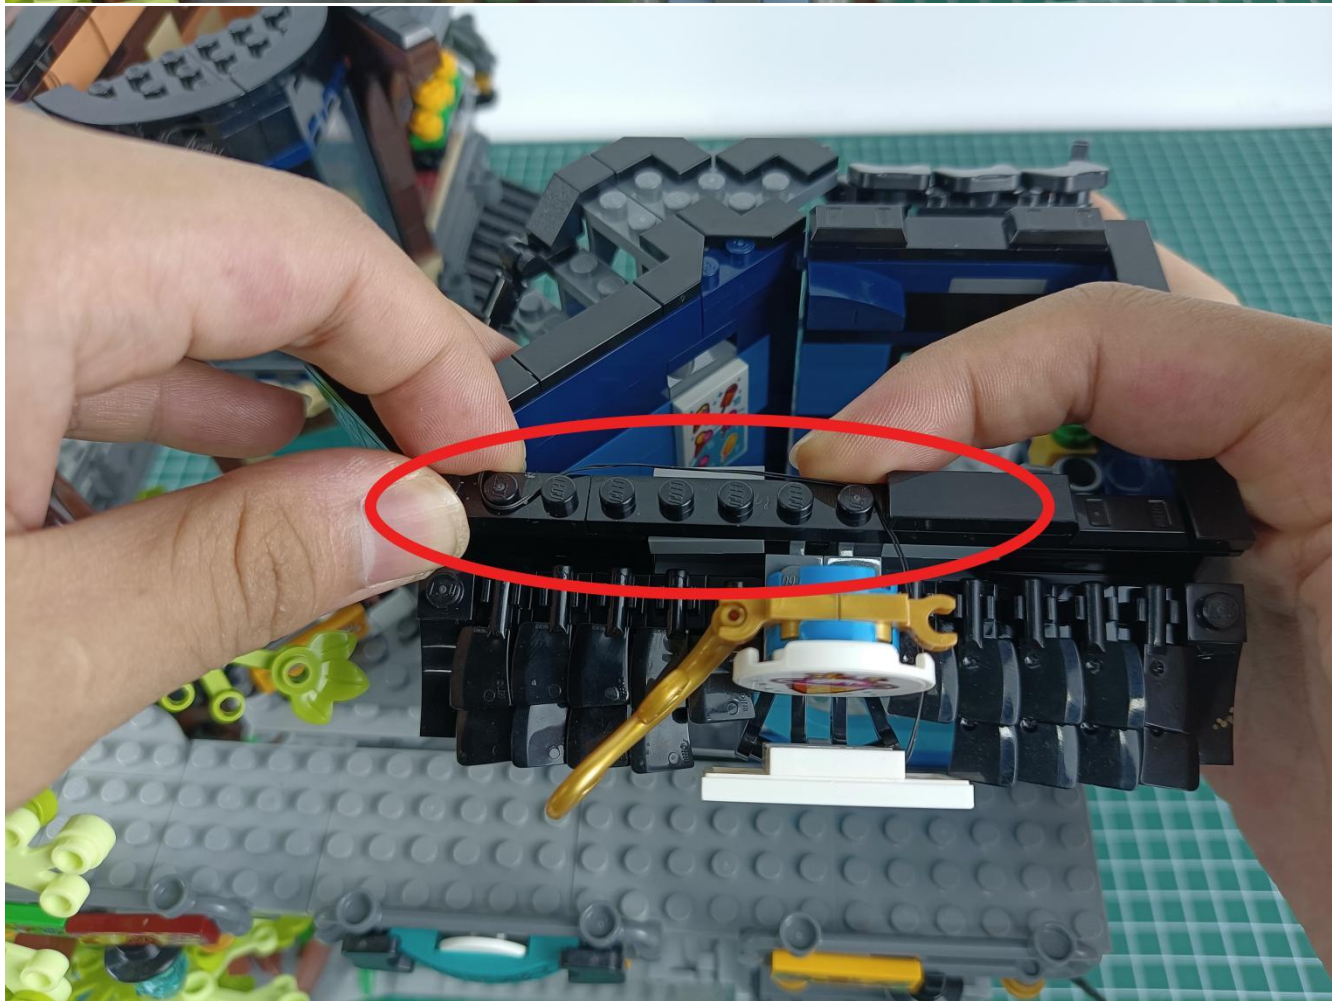

Install the battery, pay attention to the positive and negative poles.

Connect the USB power cord to the battery box.

Take out the 4 expansion boards from the No. 5 bag.

Please pay more attention and carefully using the connector for it is small. The “=” of the 2P interface is aligned with the “=” of the expansion board. The “=” on the expansion board refers to the two outside solder joints, not the two metal pins inside the jack.

Please be careful when installing since the lamp thread is slender. Cannot be pressed against the raised position of the building block. It should pass along the gap, otherwise the lamp wire will be pinched.

Step 2 : Installation

start installation:

Complete install and plug in the power to try it.

Above creative ideas and instructions are provide by our designers.

But we treasure your suggestions or opinions on below.