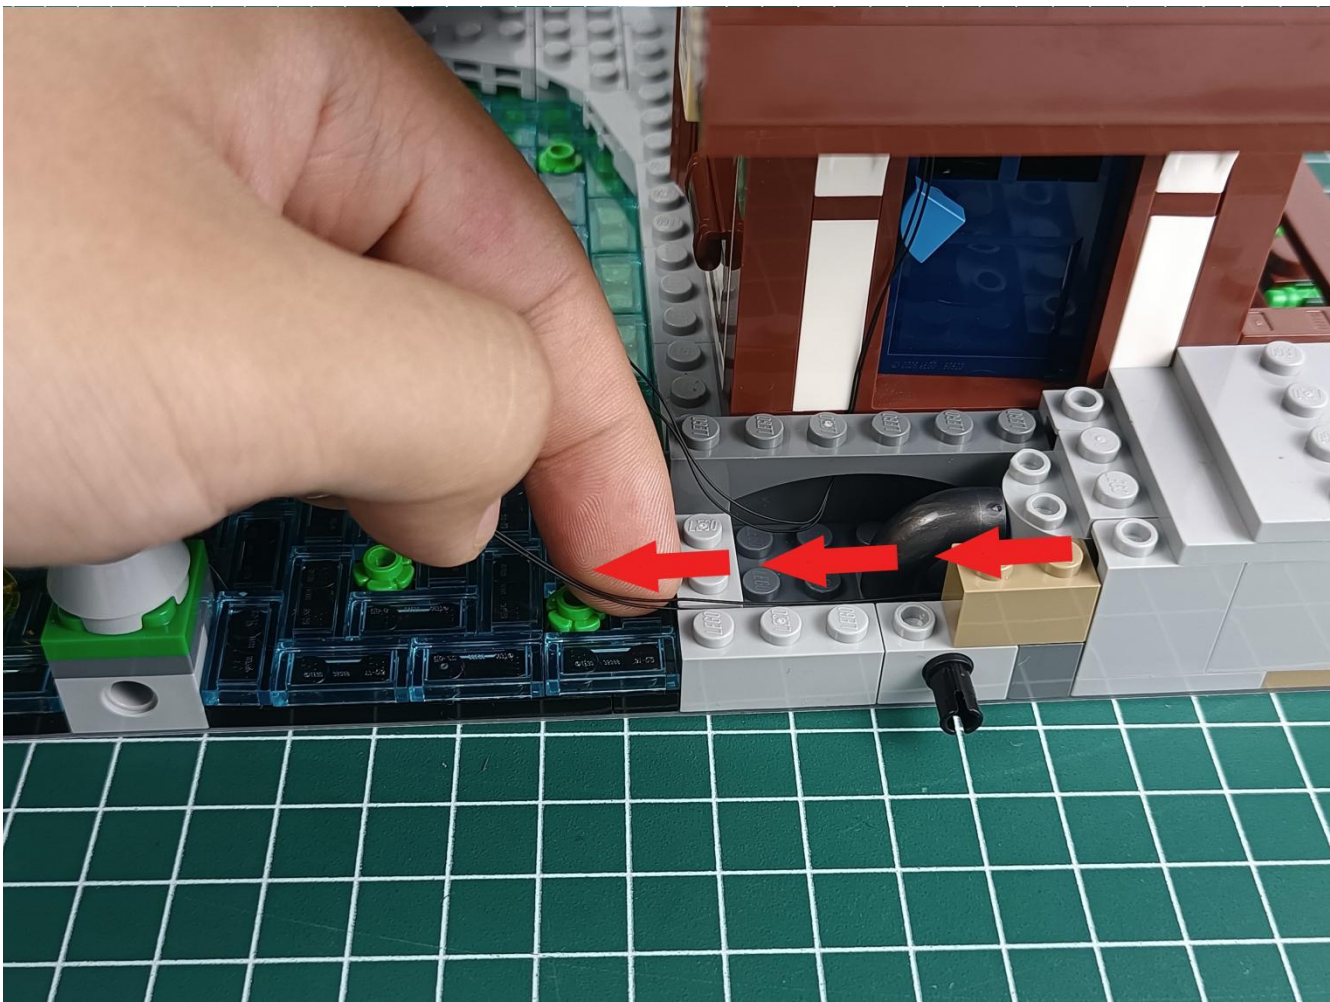

Install the battery, pay attention to the positive and negative poles.

Connect the USB power cord to the battery box.

Take out the 4 expansion boards from the No. 5 bag.

Please pay more attention and carefully using the connector for it is small. The “=” of the 2P interface is aligned with the “=” of the expansion board. The “=” on the expansion board refers to the two outside solder joints, not the two metal pins inside the jack.

Please be careful when installing since the lamp thread is slender. Cannot be pressed against the raised position of the building block. It should pass along the gap, otherwise the lamp wire will be pinched.

Step 2 : Installation

start installation:

Complete install and plug in the power to try it.

Above creative ideas and instructions are provide by our designers.

But we treasure your suggestions or opinions on below.