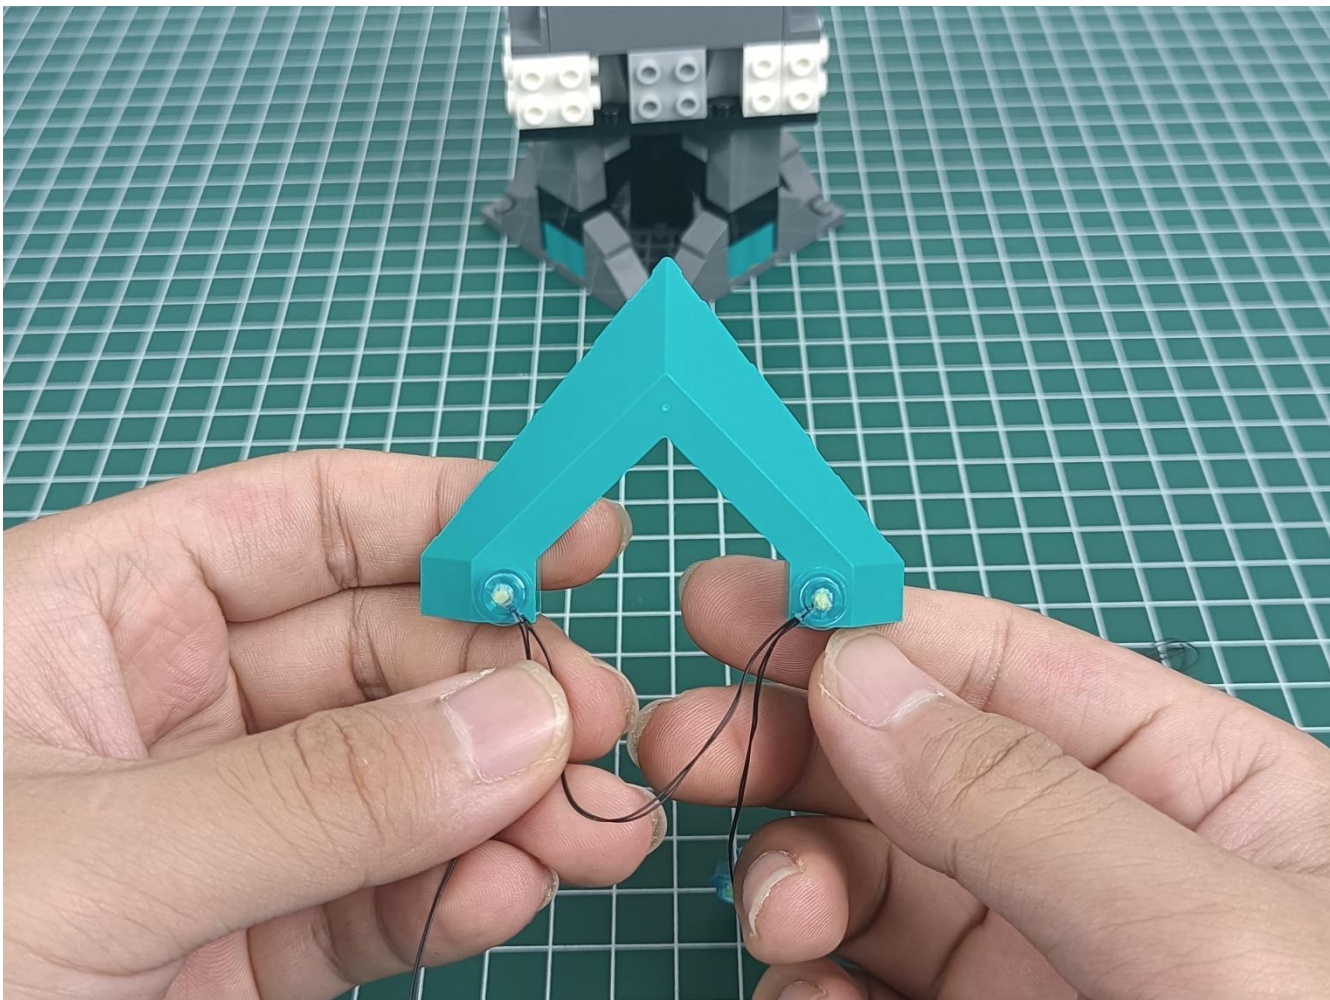

Install the battery, pay attention to the positive and negative poles.

Connect the USB power cord to the battery box.

Take out the 4 expansion boards from the No. 5 bag.

Please pay more attention and carefully using the connector for it is small. The “=” of the 2P interface is aligned with the “=” of the expansion board. The “=” on the expansion board refers to the two outside solder joints, not the two metal pins inside the jack.

Please be careful when installing since the lamp thread is slender. Cannot be pressed against the raised position of the building block. It should pass along the gap, otherwise the lamp wire will be pinched.

Step 2 : Installation

start installation:

Complete install and plug in the power to try it.

Above creative ideas and instructions are provide by our designers.

But we treasure your suggestions or opinions on below.