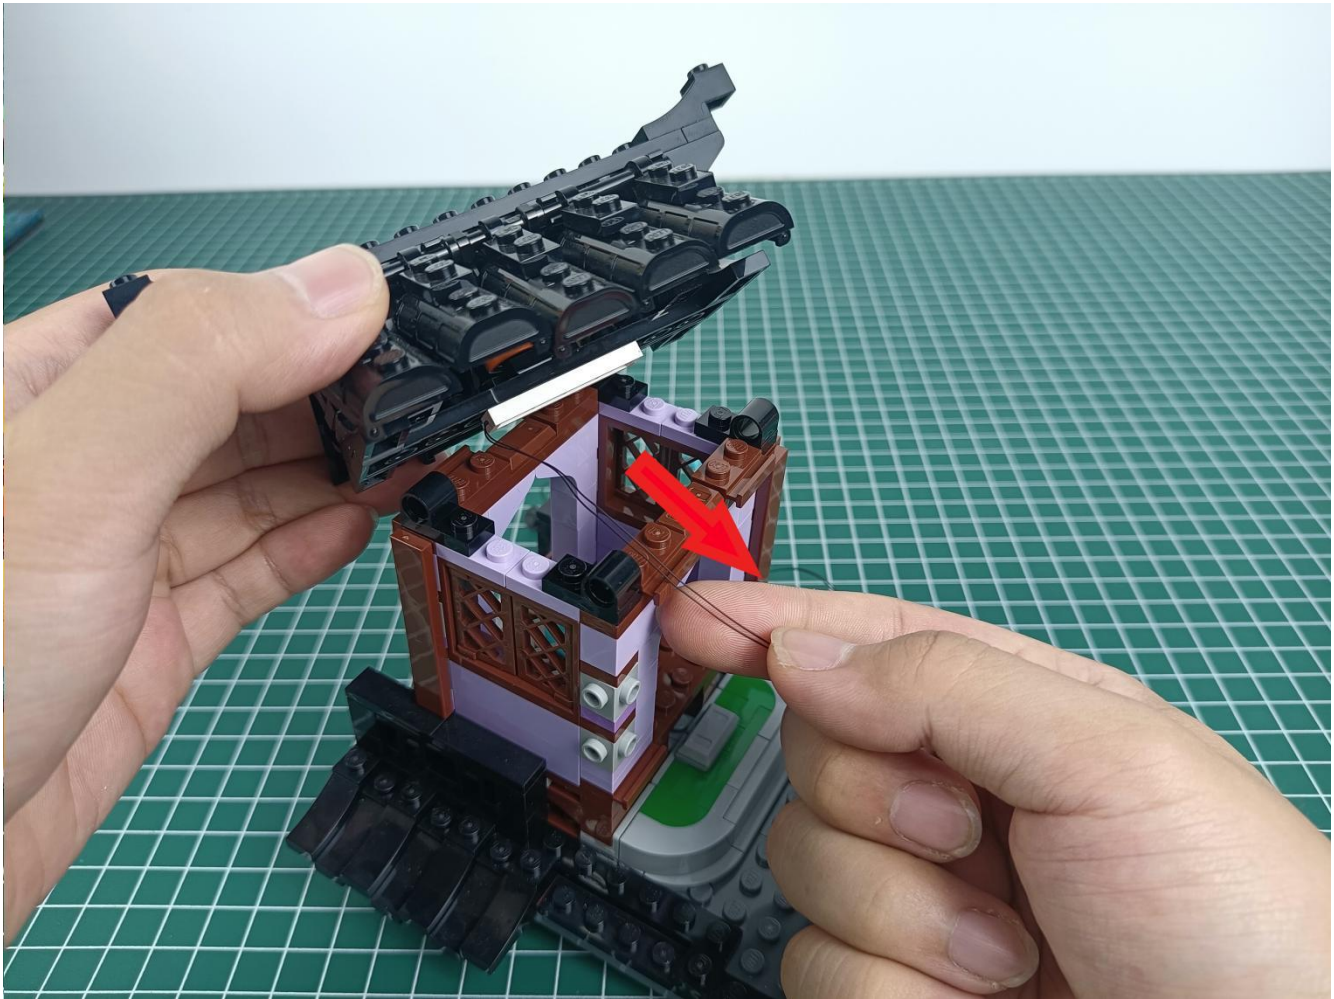

Please be careful when installing since the lamp thread is slender. Cannot be pressed against the raised position of the building block. It should pass along the gap, otherwise the lamp wire will be pinched.

Step 2 : Installation

start installation:

Complete install and plug in the power to try it.

Above creative ideas and instructions are provide by our designers.

But we treasure your suggestions or opinions on below.