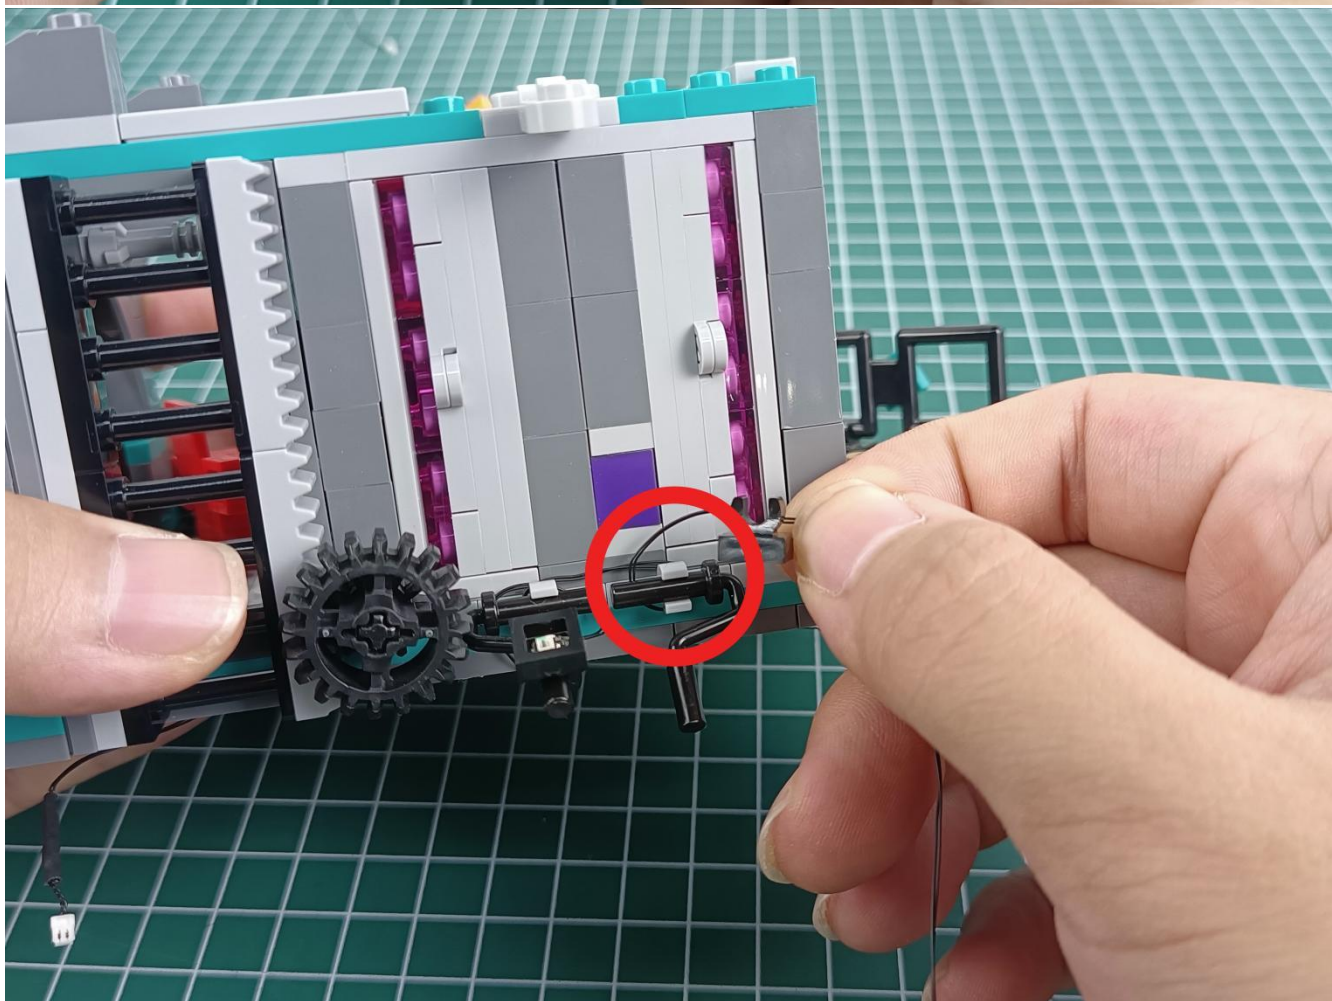

Install the battery, pay attention to the positive and negative poles.

Connect the USB power cord to the battery box.

Take out the 4 expansion boards from the No. 5 bag.

Please pay more attention and carefully using the connector for it is small. The “=” of the 2P interface is aligned with the “=” of the expansion board. The “=” on the expansion board refers to the two outside solder joints, not the two metal pins inside the jack.

Please be careful when installing since the lamp thread is slender. Cannot be pressed against the raised position of the building block. It should pass along the gap, otherwise the lamp wire will be pinched.

Step 2 : Installation

start installation:

Complete install and plug in the power to try it.

Above creative ideas and instructions are provide by our designers.

But we treasure your suggestions or opinions on below.