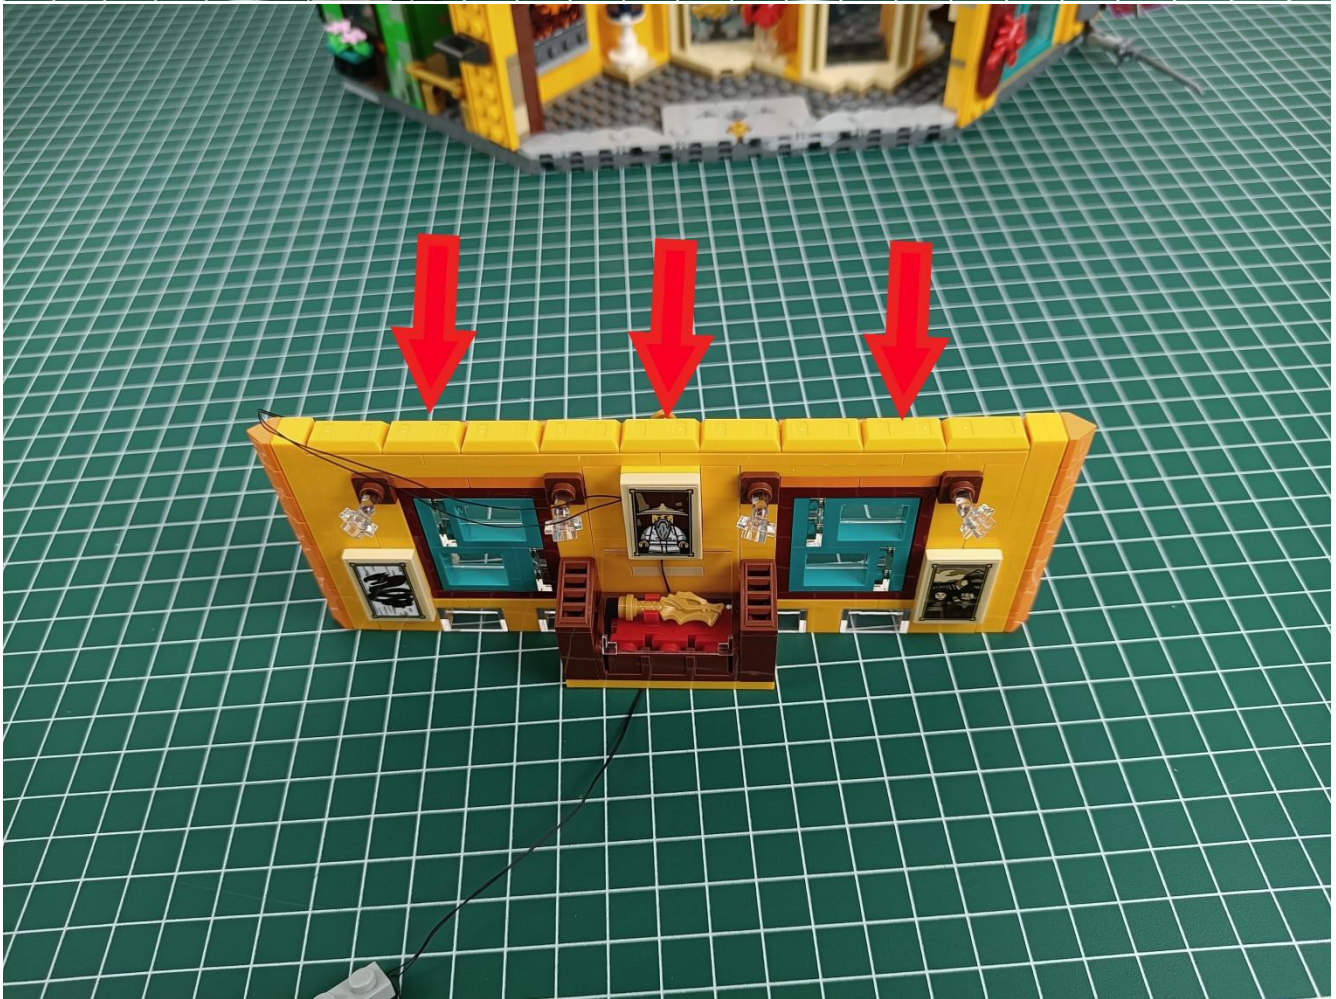

Install the battery, pay attention to the positive and negative poles.

Connect the USB power cord to the battery box.

Take out the 4 expansion boards from the No. 5 bag.

Please pay more attention and carefully using the connector for it is small. The “=” of the 2P interface is aligned with the “=” of the expansion board. The “=” on the expansion board refers to the two outside solder joints, not the two metal pins inside the jack.

Please be careful when installing since the lamp thread is slender. Cannot be pressed against the raised position of the building block. It should pass along the gap, otherwise the lamp wire will be pinched.

Step 2 : Installation

start installation:

Complete install and plug in the power to try it.

Above creative ideas and instructions are provide by our designers.

But we treasure your suggestions or opinions on below.