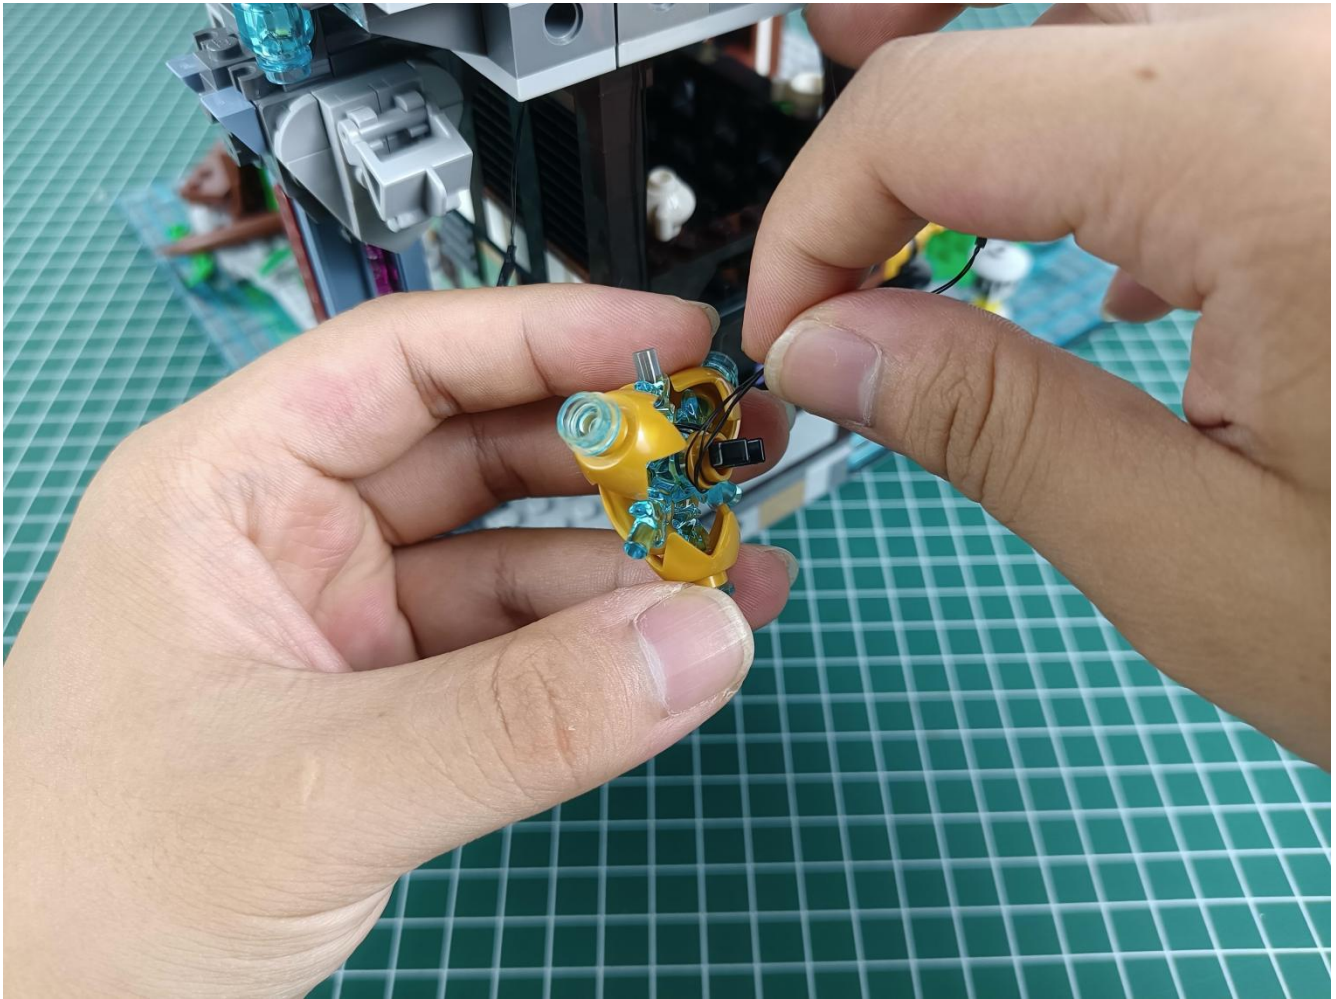

Install the battery, pay attention to the positive and negative poles.

Connect the USB power cord to the battery box.

Take out the 4 expansion boards from the No. 5 bag.

Please pay more attention and carefully using the connector for it is small. The “=” of the 2P interface is aligned with the “=” of the expansion board. The “=” on the expansion board refers to the two outside solder joints, not the two metal pins inside the jack.

Please be careful when installing since the lamp thread is slender. Cannot be pressed against the raised position of the building block. It should pass along the gap, otherwise the lamp wire will be pinched.

Step 2 : Installation

start installation:

Complete install and plug in the power to try it.

Above creative ideas and instructions are provide by our designers.

But we treasure your suggestions or opinions on below.