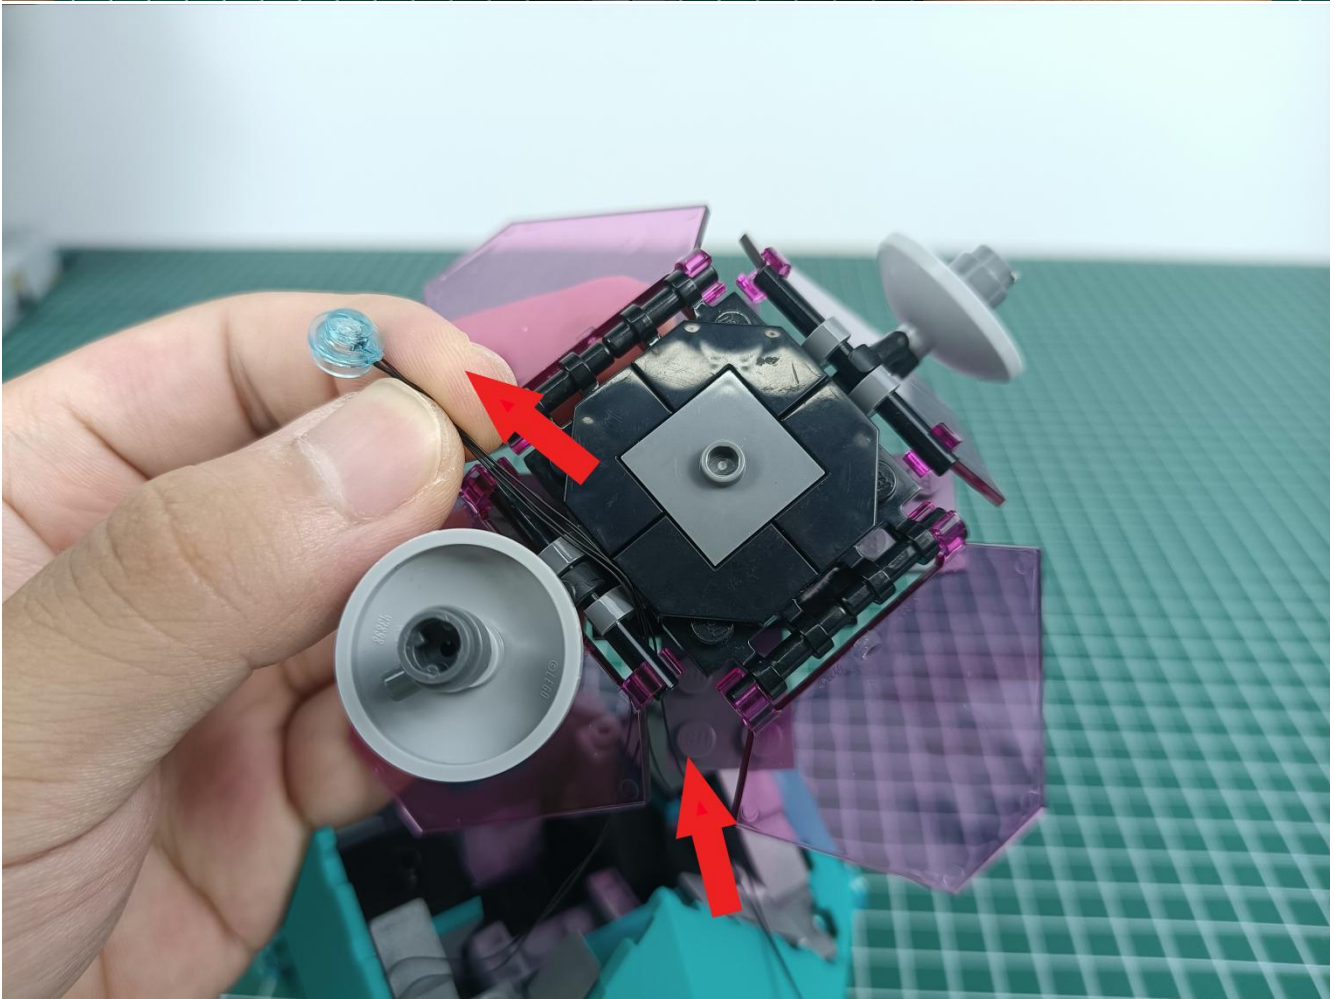

Install the battery, pay attention to the positive and negative poles.

Connect the USB power cord to the battery box.

Take out the 4 expansion boards from the No. 5 bag.

Please pay more attention and carefully using the connector for it is small. The “=” of the 2P interface is aligned with the “=” of the expansion board. The “=” on the expansion board refers to the two outside solder joints, not the two metal pins inside the jack.

Please be careful when installing since the lamp thread is slender. Cannot be pressed against the raised position of the building block. It should pass along the gap, otherwise the lamp wire will be pinched.

Step 2 : Installation

start installation:

Complete install and plug in the power to try it.

Above creative ideas and instructions are provide by our designers.

But we treasure your suggestions or opinions on below.