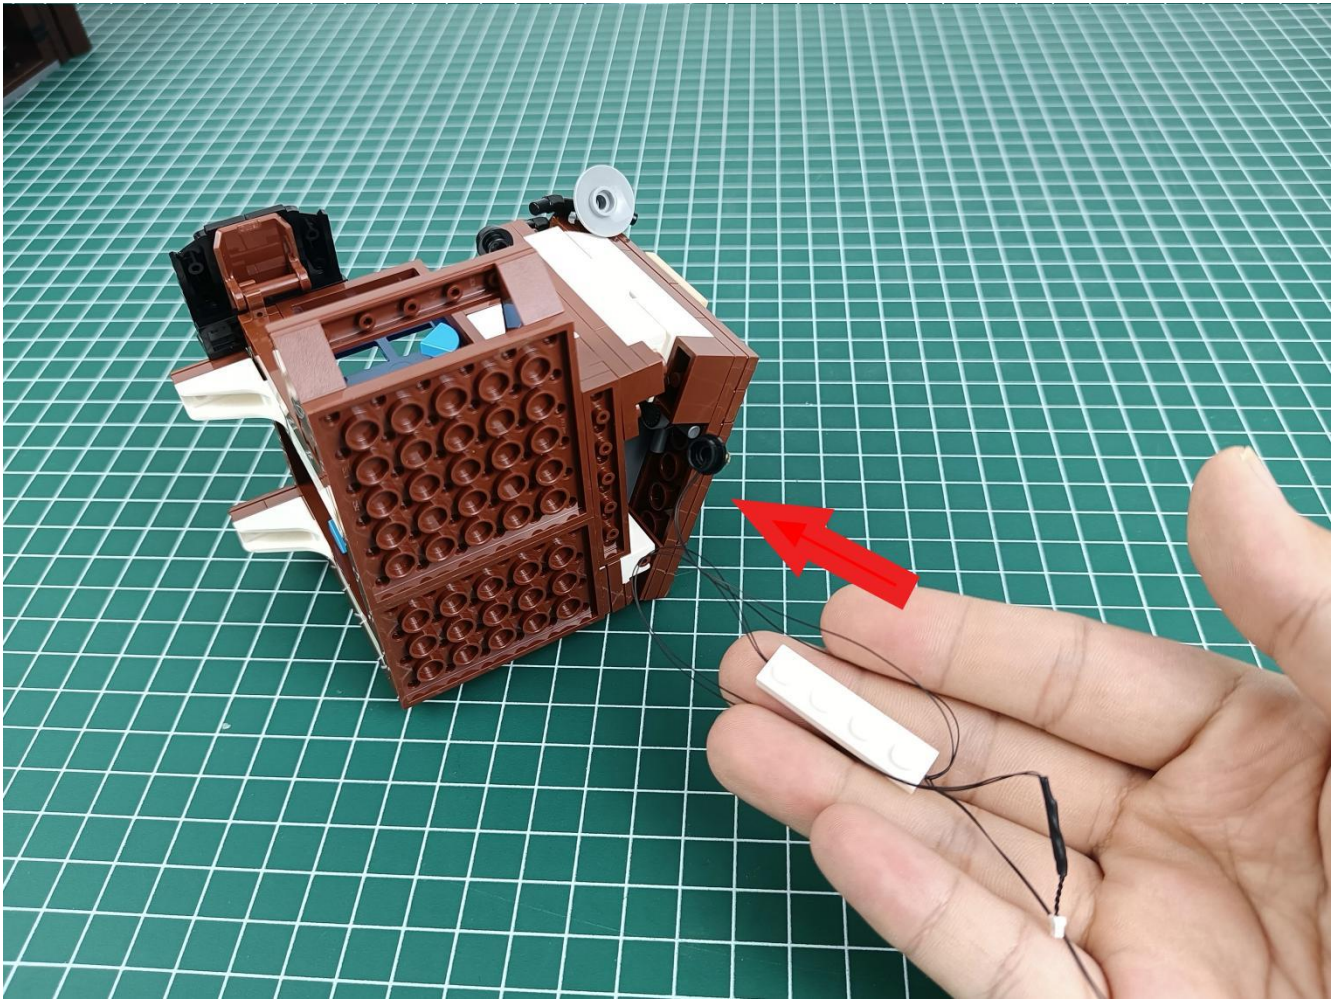

Install the battery, pay attention to the positive and negative poles.

Connect the USB power cord to the battery box.

Take out the 4 expansion boards from the No. 5 bag.

Please pay more attention and carefully using the connector for it is small. The “=” of the 2P interface is aligned with the “=” of the expansion board. The “=” on the expansion board refers to the two outside solder joints, not the two metal pins inside the jack.

Please be careful when installing since the lamp thread is slender. Cannot be pressed against the raised position of the building block. It should pass along the gap, otherwise the lamp wire will be pinched.

Step 2 : Installation

start installation:

Complete install and plug in the power to try it.

Above creative ideas and instructions are provide by our designers.

But we treasure your suggestions or opinions on below.