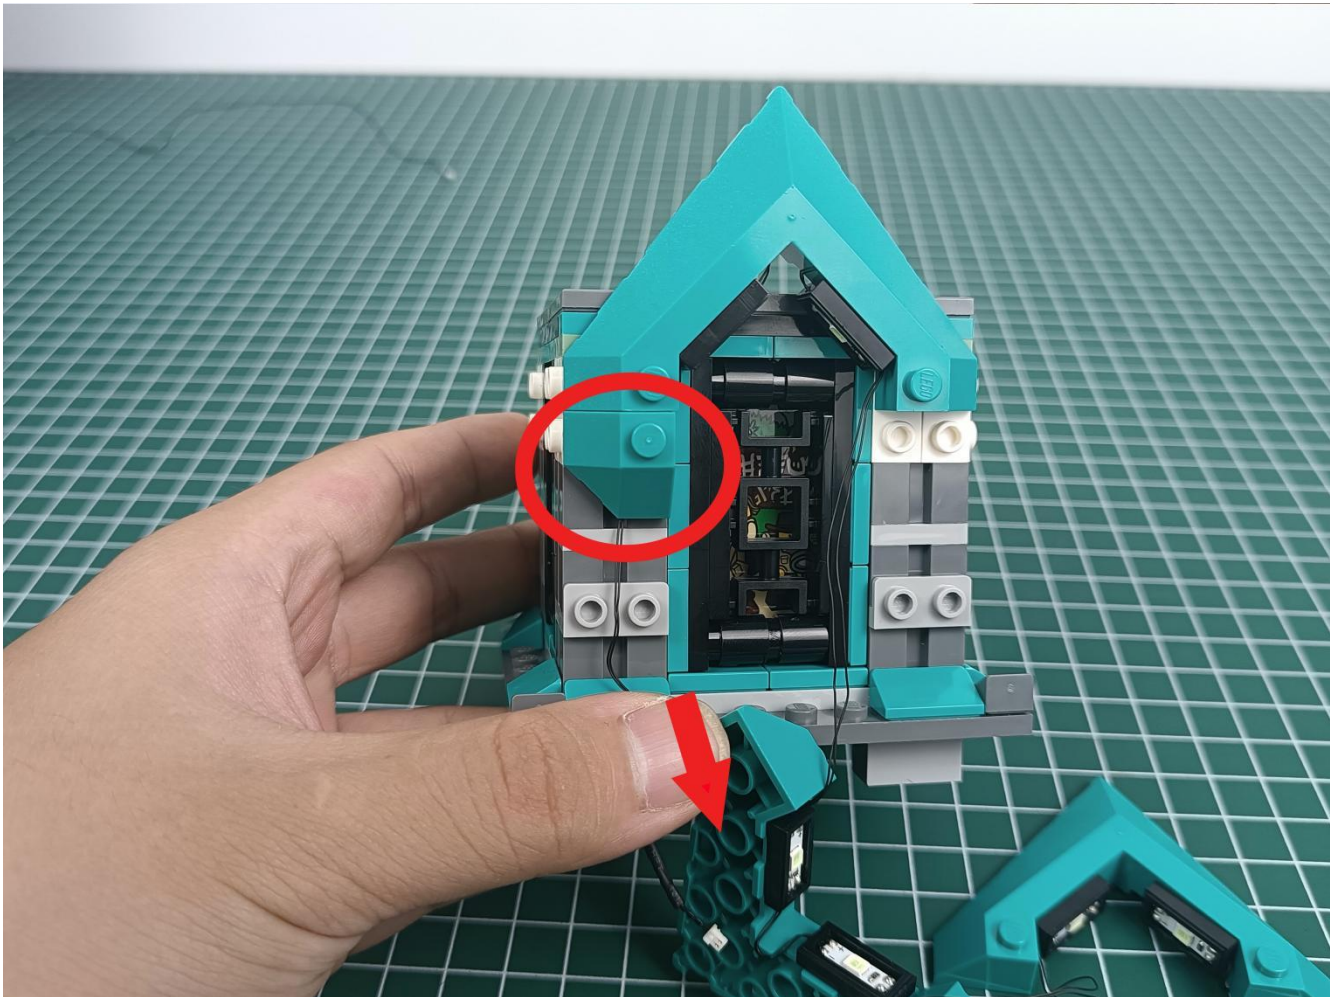

Install the battery, pay attention to the positive and negative poles.

Connect the USB power cord to the battery box.

Take out the 4 expansion boards from the No. 5 bag.

Please pay more attention and carefully using the connector for it is small. The “=” of the 2P interface is aligned with the “=” of the expansion board. The “=” on the expansion board refers to the two outside solder joints, not the two metal pins inside the jack.

Please be careful when installing since the lamp thread is slender. Cannot be pressed against the raised position of the building block. It should pass along the gap, otherwise the lamp wire will be pinched.

Step 2 : Installation

start installation:

Complete install and plug in the power to try it.

Above creative ideas and instructions are provide by our designers.

But we treasure your suggestions or opinions on below.