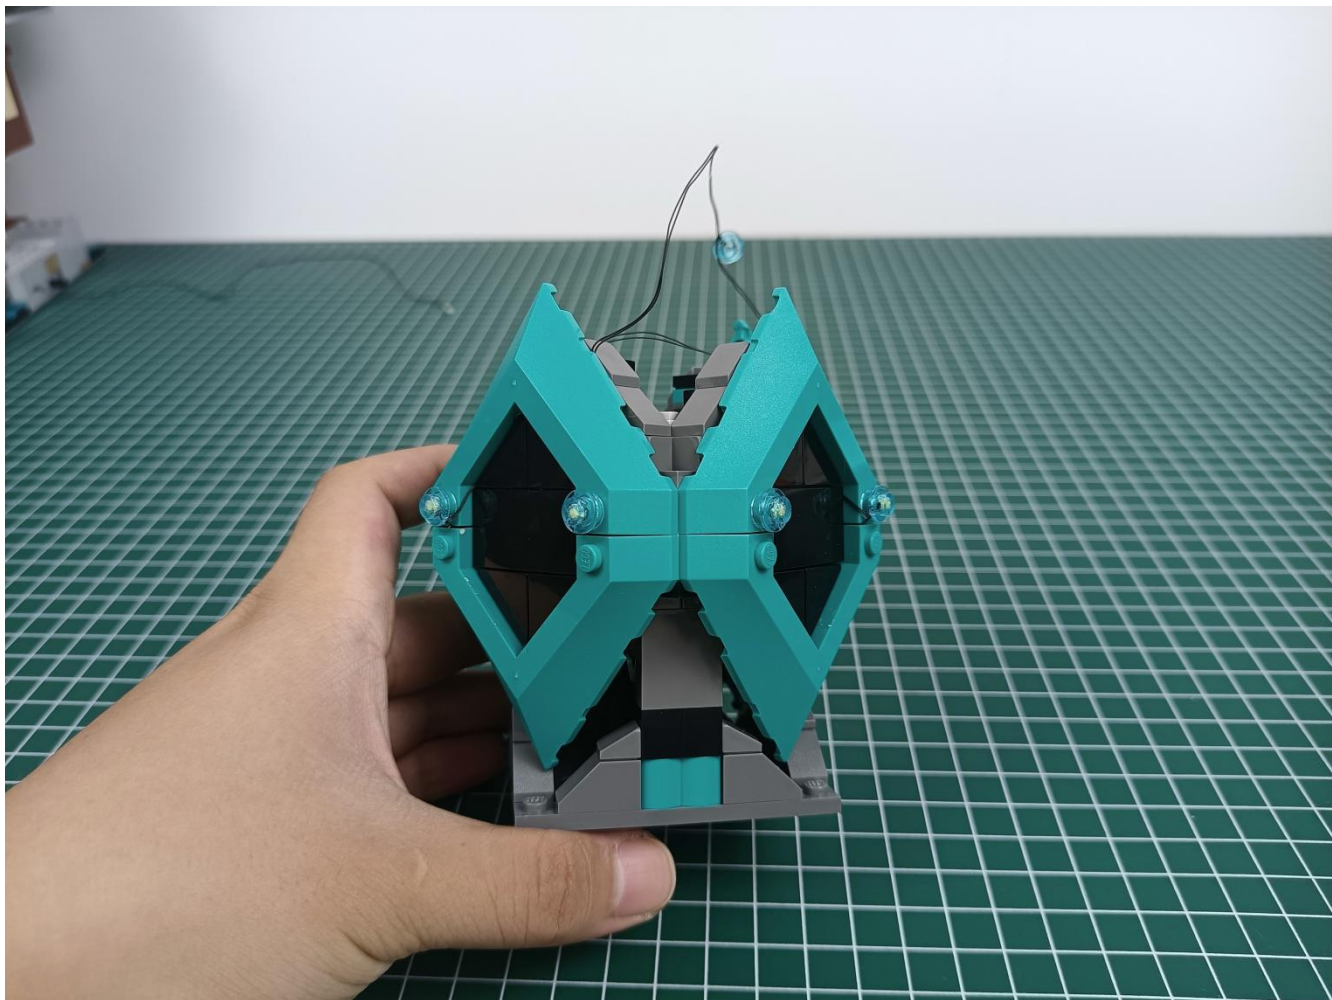

Install the battery, pay attention to the positive and negative poles.

Connect the USB power cord to the battery box.

Take out the 4 expansion boards from the No. 5 bag.

Please pay more attention and carefully using the connector for it is small. The “=” of the 2P interface is aligned with the “=” of the expansion board. The “=” on the expansion board refers to the two outside solder joints, not the two metal pins inside the jack.

Please be careful when installing since the lamp thread is slender. Cannot be pressed against the raised position of the building block. It should pass along the gap, otherwise the lamp wire will be pinched.

Step 2 : Installation

start installation:

Complete install and plug in the power to try it.

Above creative ideas and instructions are provide by our designers.

But we treasure your suggestions or opinions on below.