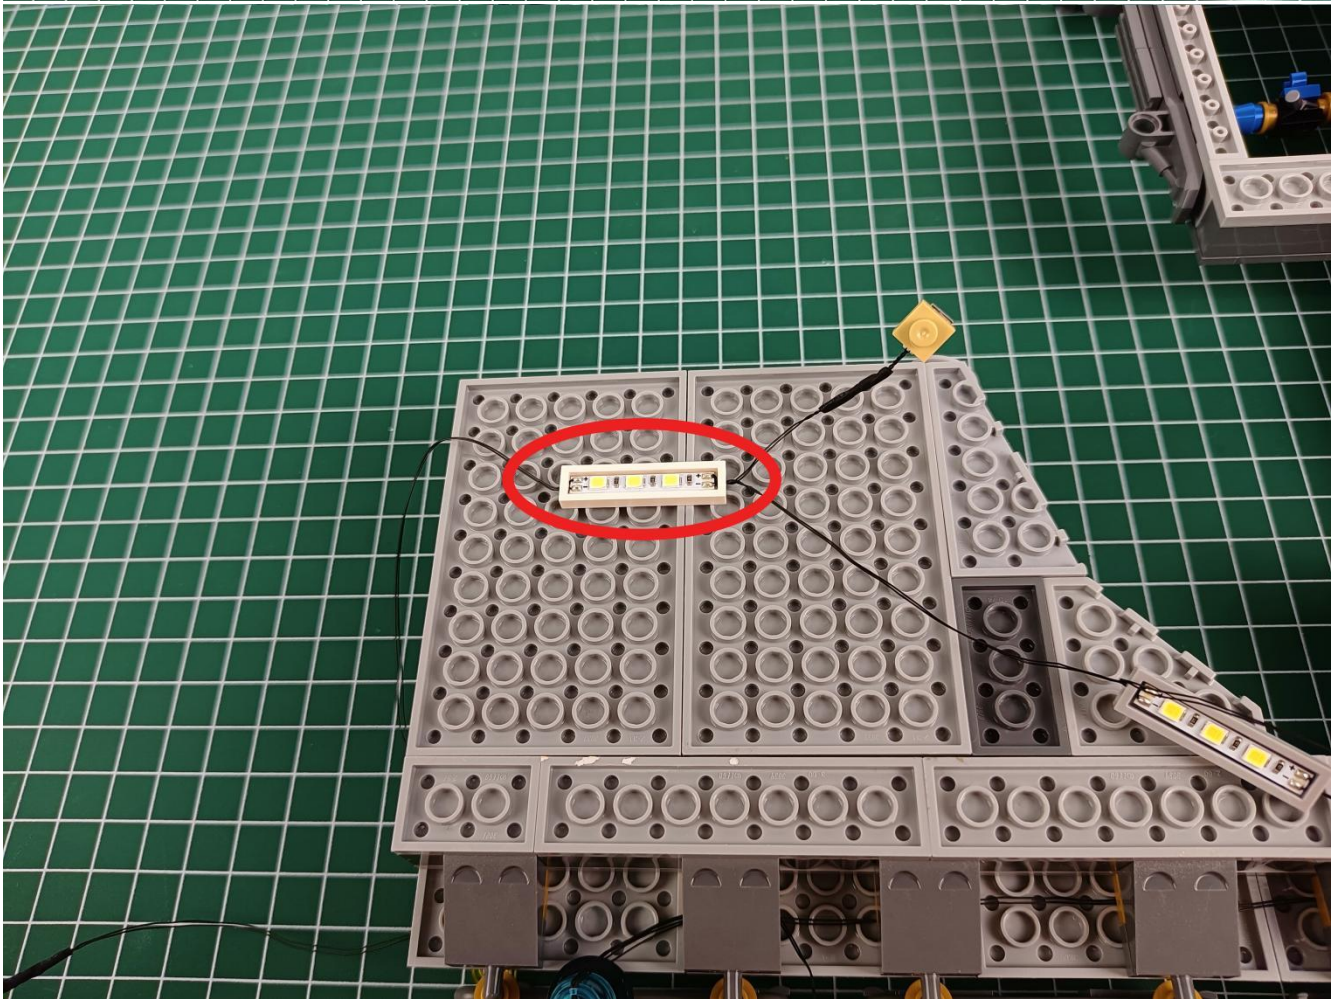

Install the battery, pay attention to the positive and negative poles.

Connect the USB power cord to the battery box.

Take out the 4 expansion boards from the No. 5 bag.

Please pay more attention and carefully using the connector for it is small. The “=” of the 2P interface is aligned with the “=” of the expansion board. The “=” on the expansion board refers to the two outside solder joints, not the two metal pins inside the jack.

Please be careful when installing since the lamp thread is slender. Cannot be pressed against the raised position of the building block. It should pass along the gap, otherwise the lamp wire will be pinched.

Step 2 : Installation

start installation:

Complete install and plug in the power to try it.

Above creative ideas and instructions are provide by our designers.

But we treasure your suggestions or opinions on below.