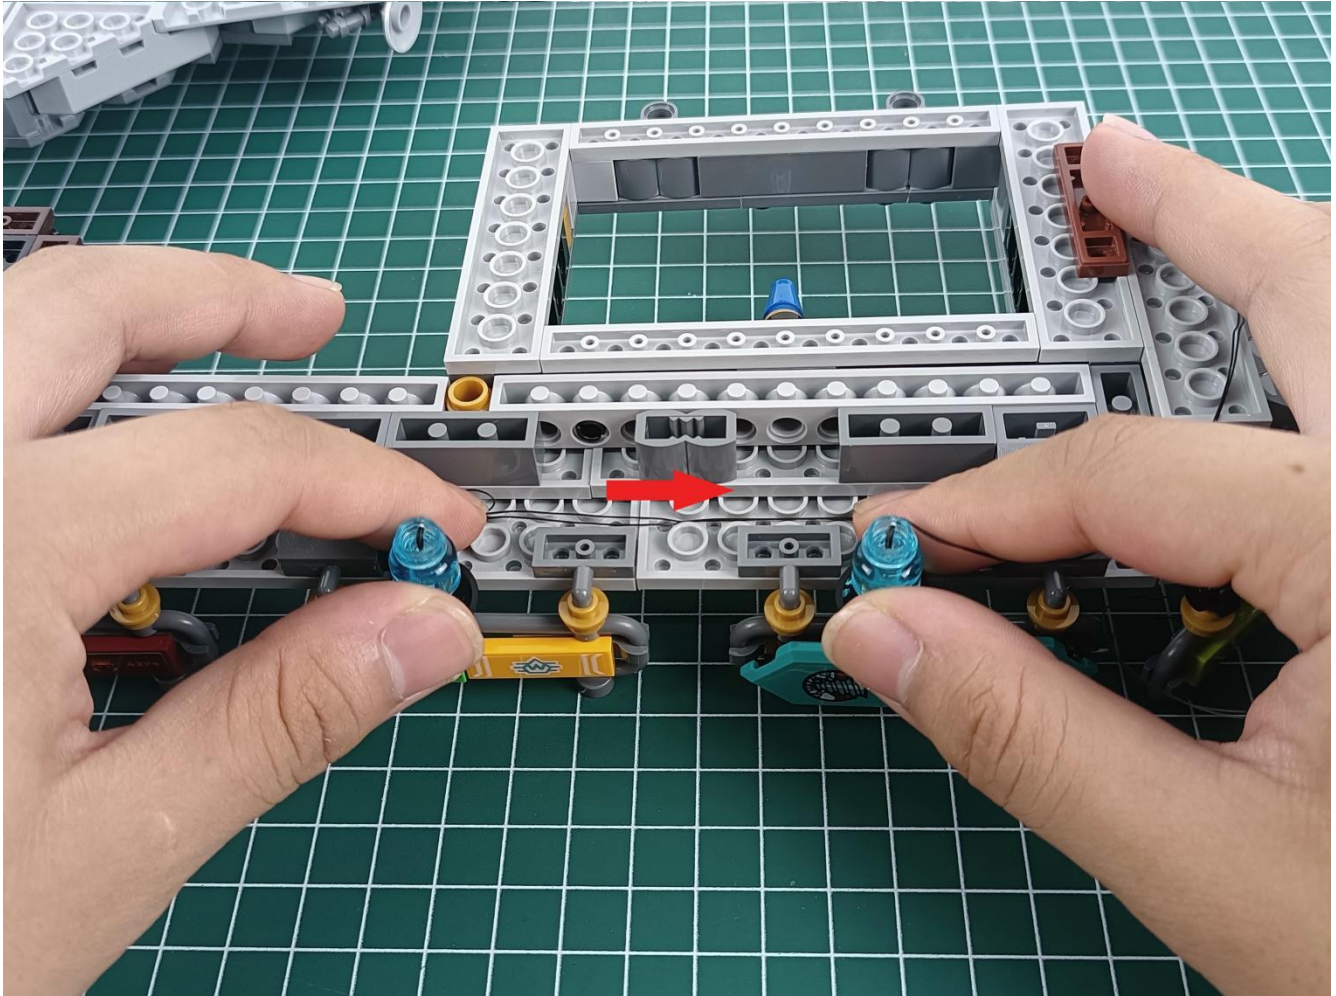

Install the battery, pay attention to the positive and negative poles.

Connect the USB power cord to the battery box.

Take out the 4 expansion boards from the No. 5 bag.

Please pay more attention and carefully using the connector for it is small. The “=” of the 2P interface is aligned with the “=” of the expansion board. The “=” on the expansion board refers to the two outside solder joints, not the two metal pins inside the jack.

Please be careful when installing since the lamp thread is slender. Cannot be pressed against the raised position of the building block. It should pass along the gap, otherwise the lamp wire will be pinched.

Step 2 : Installation

start installation:

Complete install and plug in the power to try it.

Above creative ideas and instructions are provide by our designers.

But we treasure your suggestions or opinions on below.