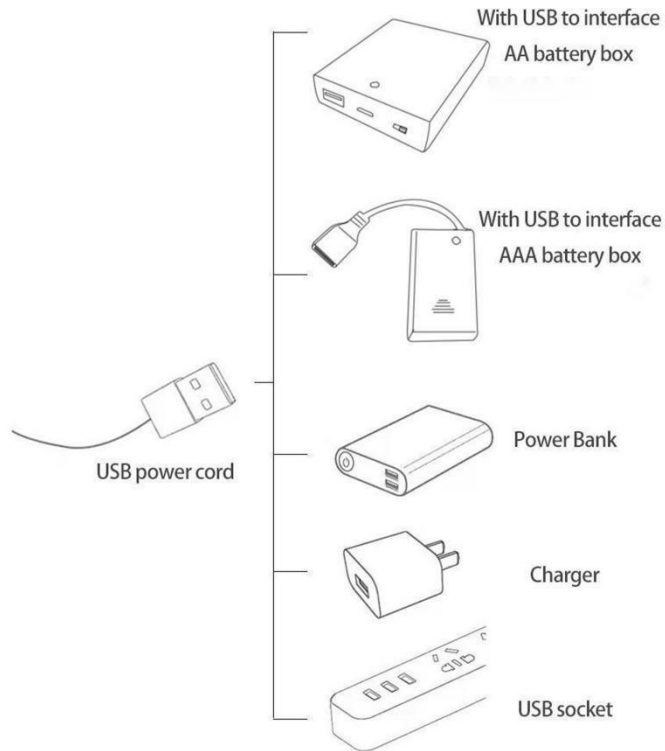

71741 NINJAGO City Gardens

LED lighting Kit (Standard style)

LG55/GC55

Installing Instructions:

Please follow below two parts to finish the installation of the lighting

Step 1 : Test

Step 2 : Installation

Let us start.

Step 1 : Test

Available power supply devices for USB power cord.

USB connectors to connect devices

This item have totally 7 packs included (one is a freebie battery box, not included battery).

Take out the accessories in the No. 6 bag (the parts used in this article are all samples, which are slightly different from the finished product, please forgive me).

Install the battery, pay attention to the positive and negative poles.

Connect the USB power cord to the battery box.

Take out the 4 expansion boards from the No. 5 bag.

Please pay more attention and carefully using the connector for it is small. The “=” of the 2P interface is aligned with the “=” of the expansion board. The “=” on the expansion board refers to the two outside solder joints, not the two metal pins inside the jack.

Tear off the seal on the expansion board and connect it to the port of the USB power cord.

Take out pack No.1 lighting kit.

Turn on the power and test the lighting. If there is any abnormality, please contact us in time.