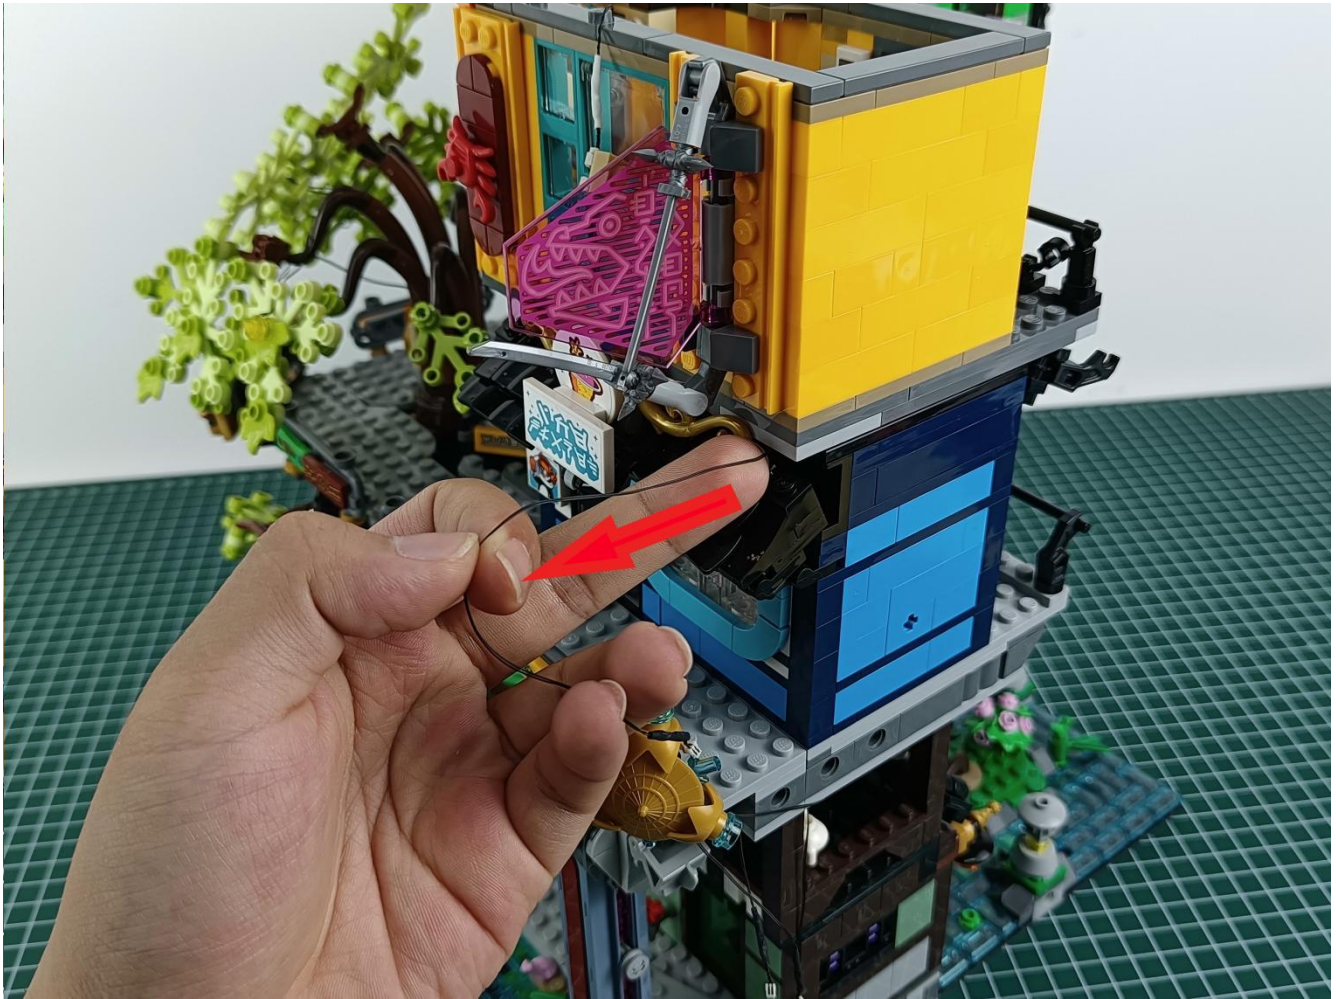

Install the battery, pay attention to the positive and negative poles.

Connect the USB power cord to the battery box.

Take out the 4 expansion boards from the No. 5 bag.

Please pay more attention and carefully using the connector for it is small. The “=” of the 2P interface is aligned with the “=” of the expansion board. The “=” on the expansion board refers to the two outside solder joints, not the two metal pins inside the jack.

Please be careful when installing since the lamp thread is slender. Cannot be pressed against the raised position of the building block. It should pass along the gap, otherwise the lamp wire will be pinched.

Step 2 : Installation

start installation:

Complete install and plug in the power to try it.

Above creative ideas and instructions are provide by our designers.

But we treasure your suggestions or opinions on below.