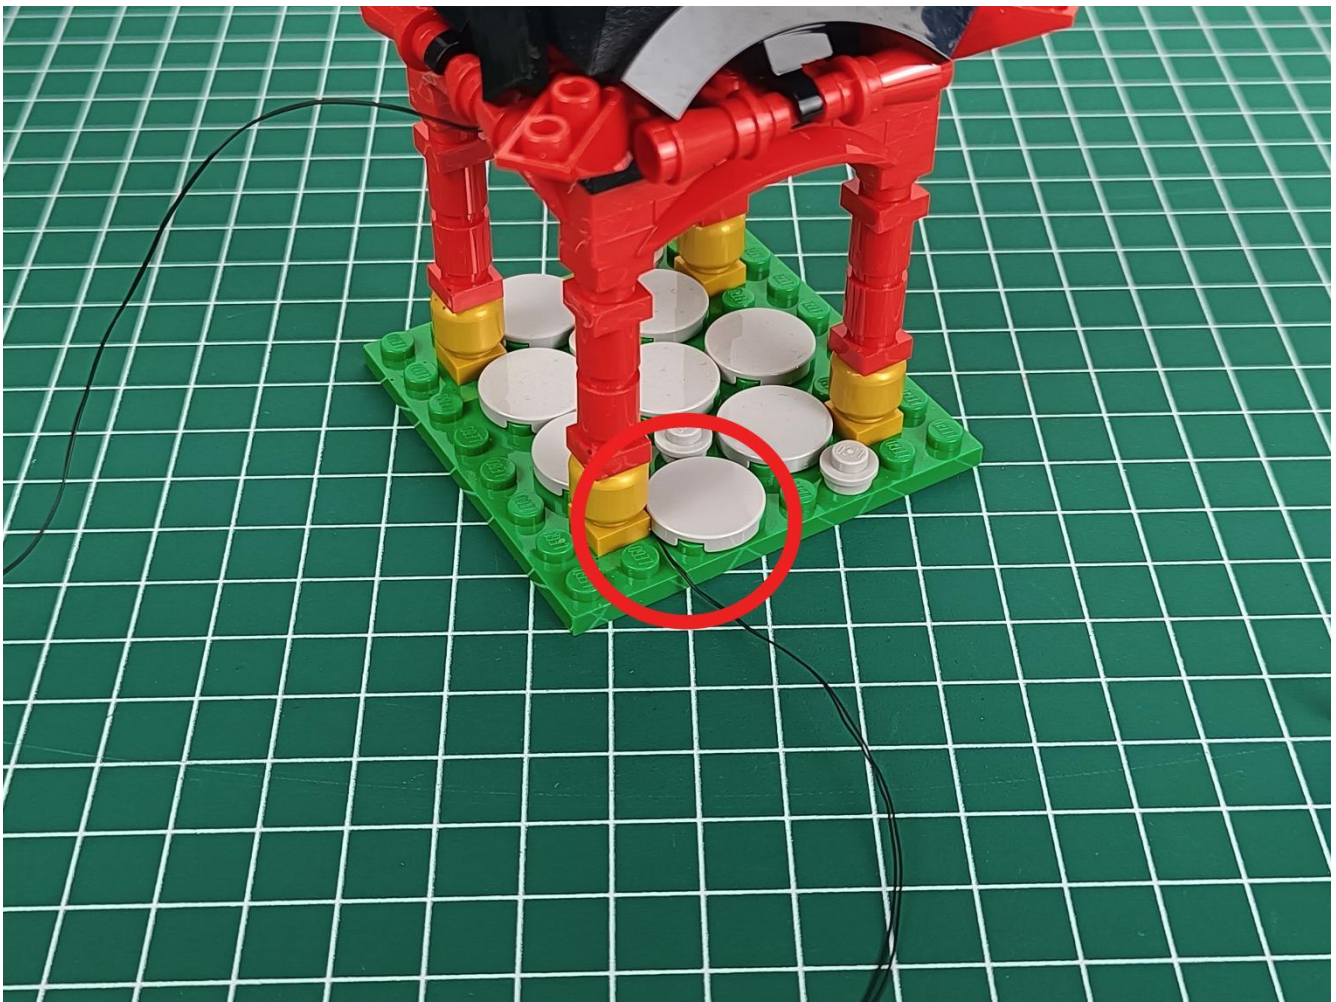

Install the battery, pay attention to the positive and negative poles.

Connect the USB power cord to the battery box.

Take out the 4 expansion boards from the No. 5 bag.

Please pay more attention and carefully using the connector for it is small. The “=” of the 2P interface is aligned with the “=” of the expansion board. The “=” on the expansion board refers to the two outside solder joints, not the two metal pins inside the jack.

Please be careful when installing since the lamp thread is slender. Cannot be pressed against the raised position of the building block. It should pass along the gap, otherwise the lamp wire will be pinched.

Step 2 : Installation

start installation:

Complete install and plug in the power to try it.

Above creative ideas and instructions are provide by our designers.

But we treasure your suggestions or opinions on below.