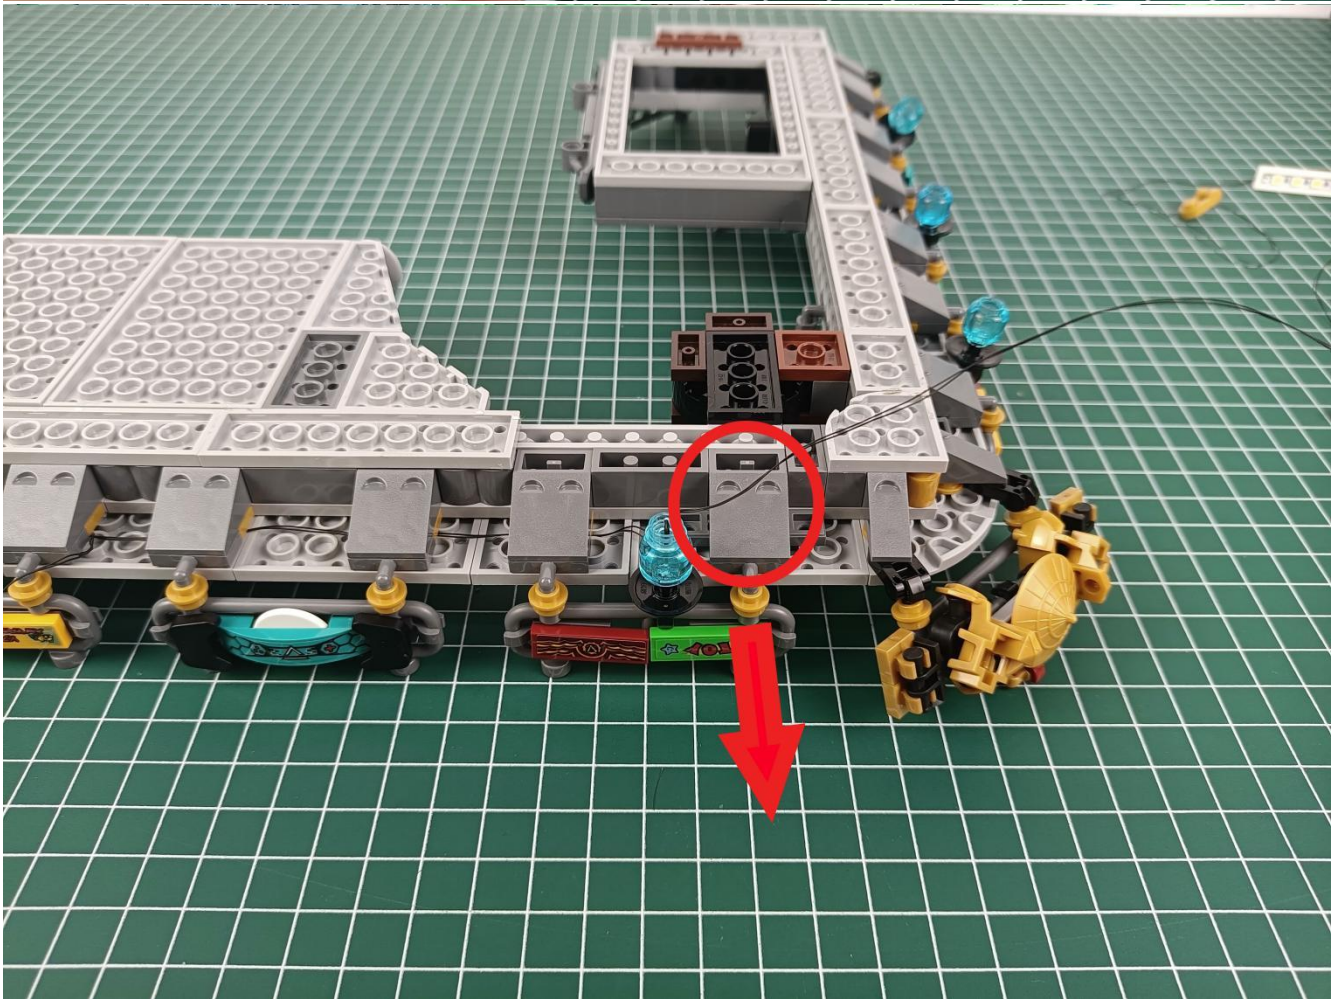

Install the battery, pay attention to the positive and negative poles.

Connect the USB power cord to the battery box.

Take out the 4 expansion boards from the No. 5 bag.

Please pay more attention and carefully using the connector for it is small. The “=” of the 2P interface is aligned with the “=” of the expansion board. The “=” on the expansion board refers to the two outside solder joints, not the two metal pins inside the jack.

Please be careful when installing since the lamp thread is slender. Cannot be pressed against the raised position of the building block. It should pass along the gap, otherwise the lamp wire will be pinched.

Step 2 : Installation

start installation:

Complete install and plug in the power to try it.

Above creative ideas and instructions are provide by our designers.

But we treasure your suggestions or opinions on below.