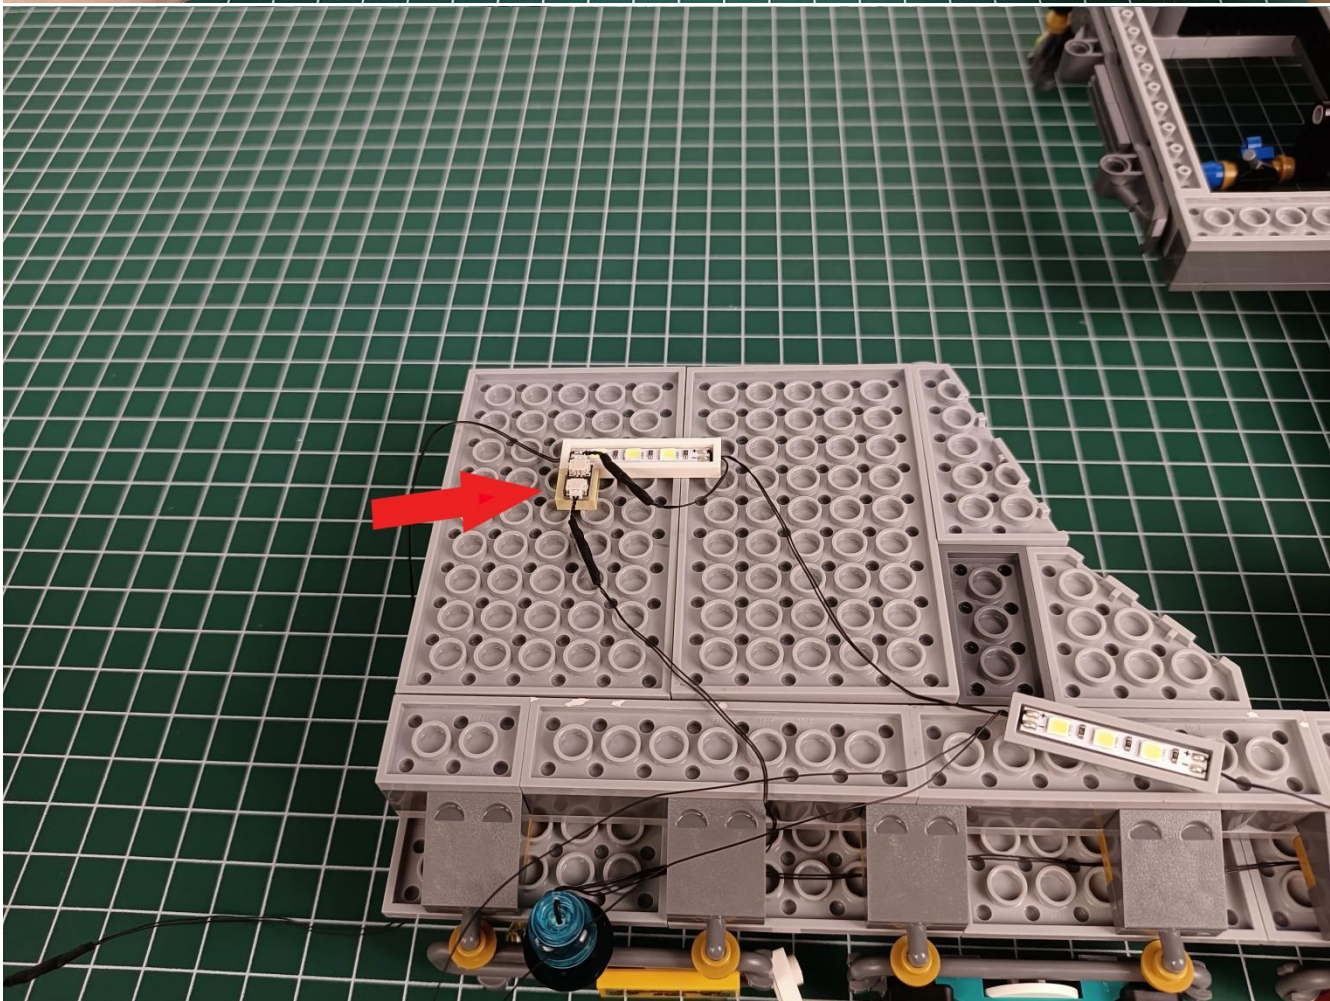

Install the battery, pay attention to the positive and negative poles.

Connect the USB power cord to the battery box.

Take out the 4 expansion boards from the No. 5 bag.

Please pay more attention and carefully using the connector for it is small. The “=” of the 2P interface is aligned with the “=” of the expansion board. The “=” on the expansion board refers to the two outside solder joints, not the two metal pins inside the jack.

Please be careful when installing since the lamp thread is slender. Cannot be pressed against the raised position of the building block. It should pass along the gap, otherwise the lamp wire will be pinched.

Step 2 : Installation

start installation:

Complete install and plug in the power to try it.

Above creative ideas and instructions are provide by our designers.

But we treasure your suggestions or opinions on below.