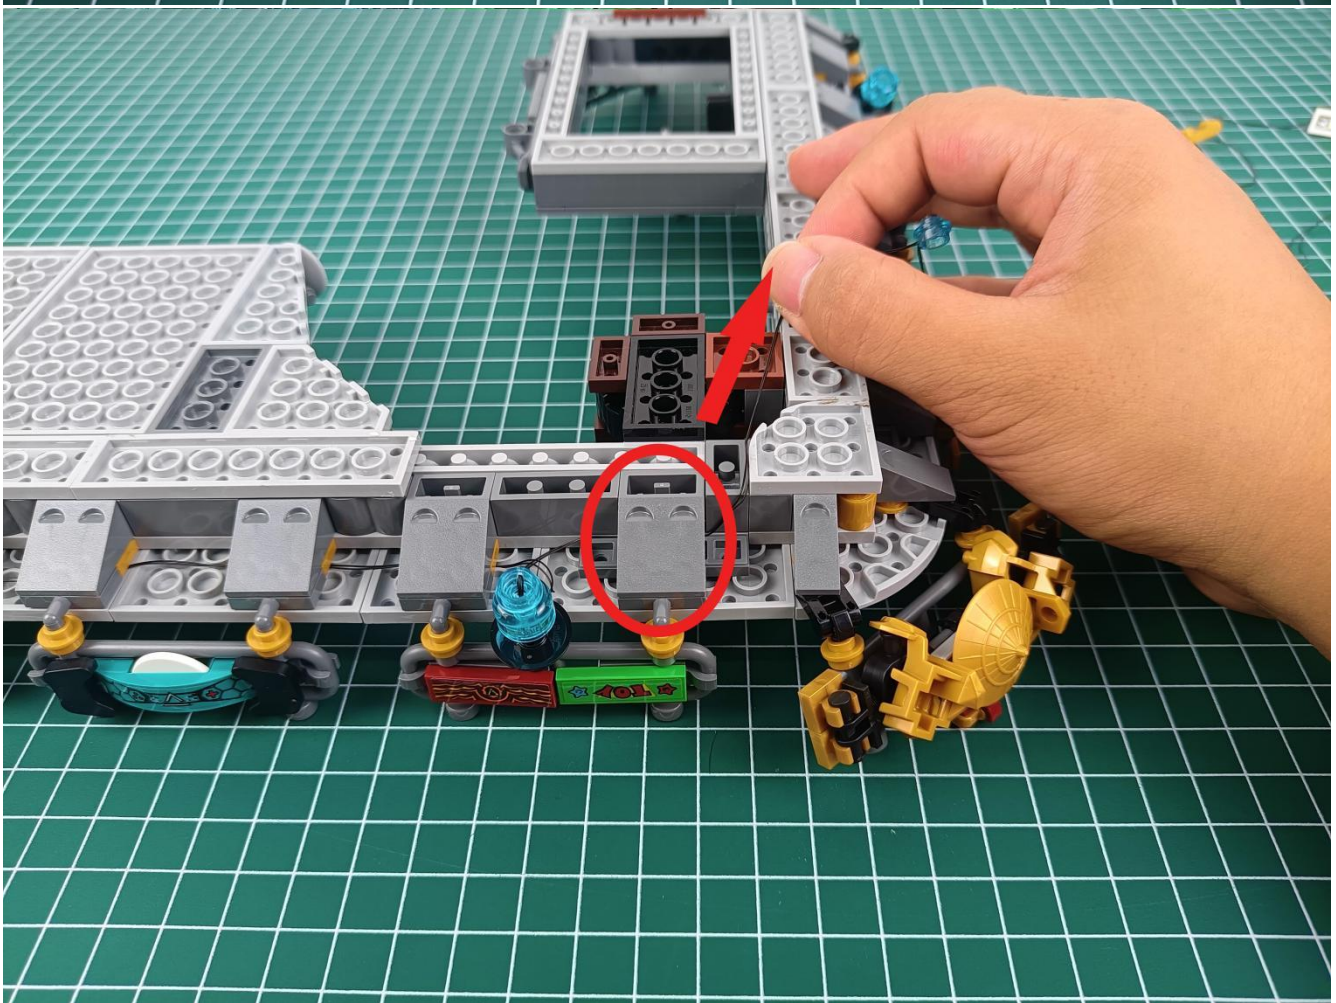

Install the battery, pay attention to the positive and negative poles.

Connect the USB power cord to the battery box.

Take out the 4 expansion boards from the No. 5 bag.

Please pay more attention and carefully using the connector for it is small. The “=” of the 2P interface is aligned with the “=” of the expansion board. The “=” on the expansion board refers to the two outside solder joints, not the two metal pins inside the jack.

Please be careful when installing since the lamp thread is slender. Cannot be pressed against the raised position of the building block. It should pass along the gap, otherwise the lamp wire will be pinched.

Step 2 : Installation

start installation:

Complete install and plug in the power to try it.

Above creative ideas and instructions are provide by our designers.

But we treasure your suggestions or opinions on below.