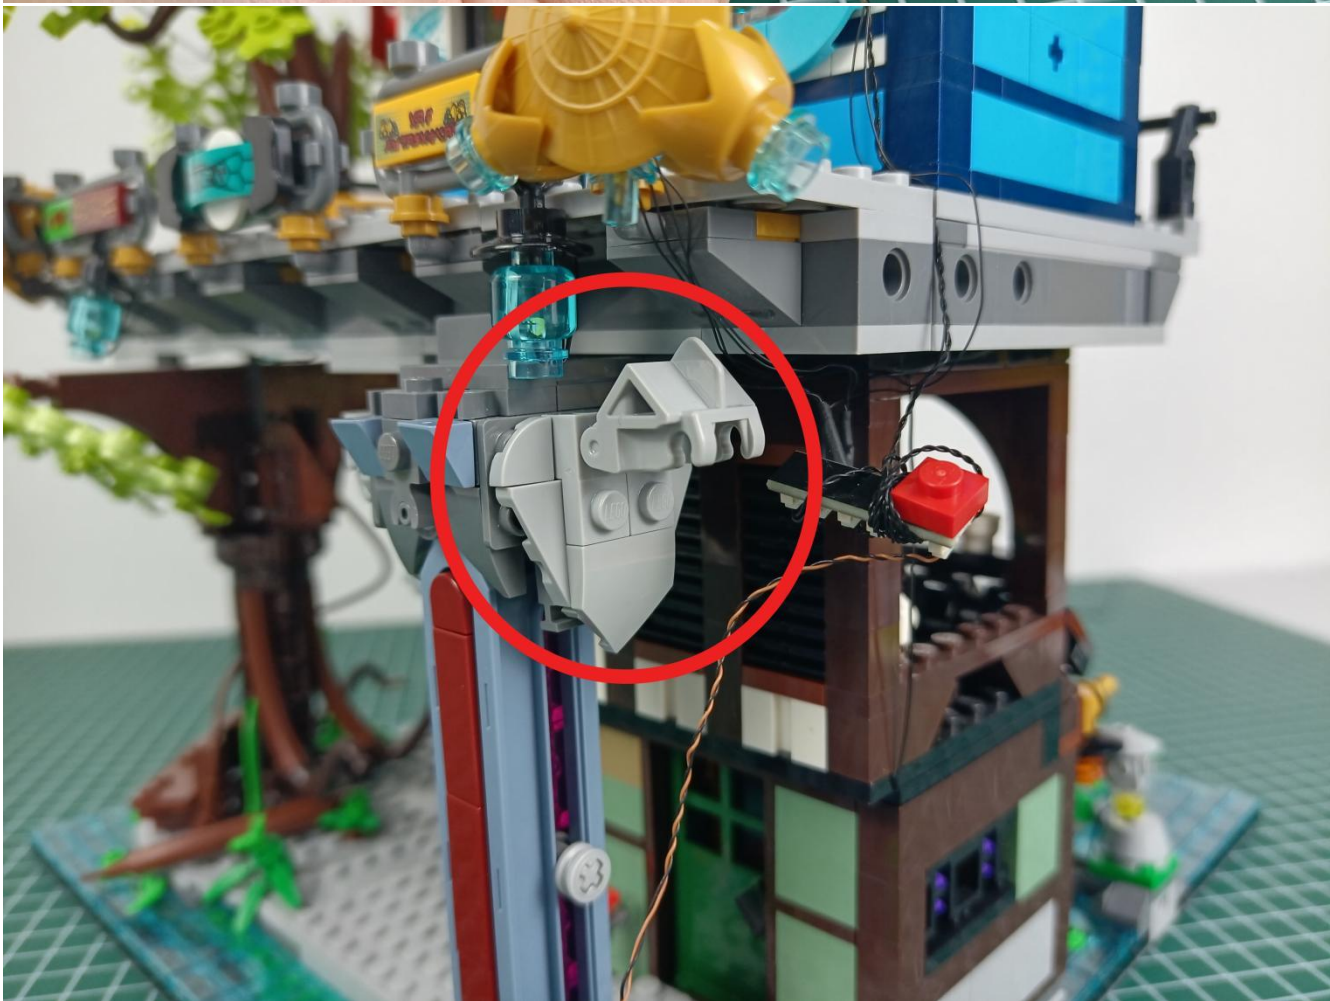

Install the battery, pay attention to the positive and negative poles.

Connect the USB power cord to the battery box.

Take out the 4 expansion boards from the No. 5 bag.

Please pay more attention and carefully using the connector for it is small. The “=” of the 2P interface is aligned with the “=” of the expansion board. The “=” on the expansion board refers to the two outside solder joints, not the two metal pins inside the jack.

Please be careful when installing since the lamp thread is slender. Cannot be pressed against the raised position of the building block. It should pass along the gap, otherwise the lamp wire will be pinched.

Step 2 : Installation

start installation:

Complete install and plug in the power to try it.

Above creative ideas and instructions are provide by our designers.

But we treasure your suggestions or opinions on below.