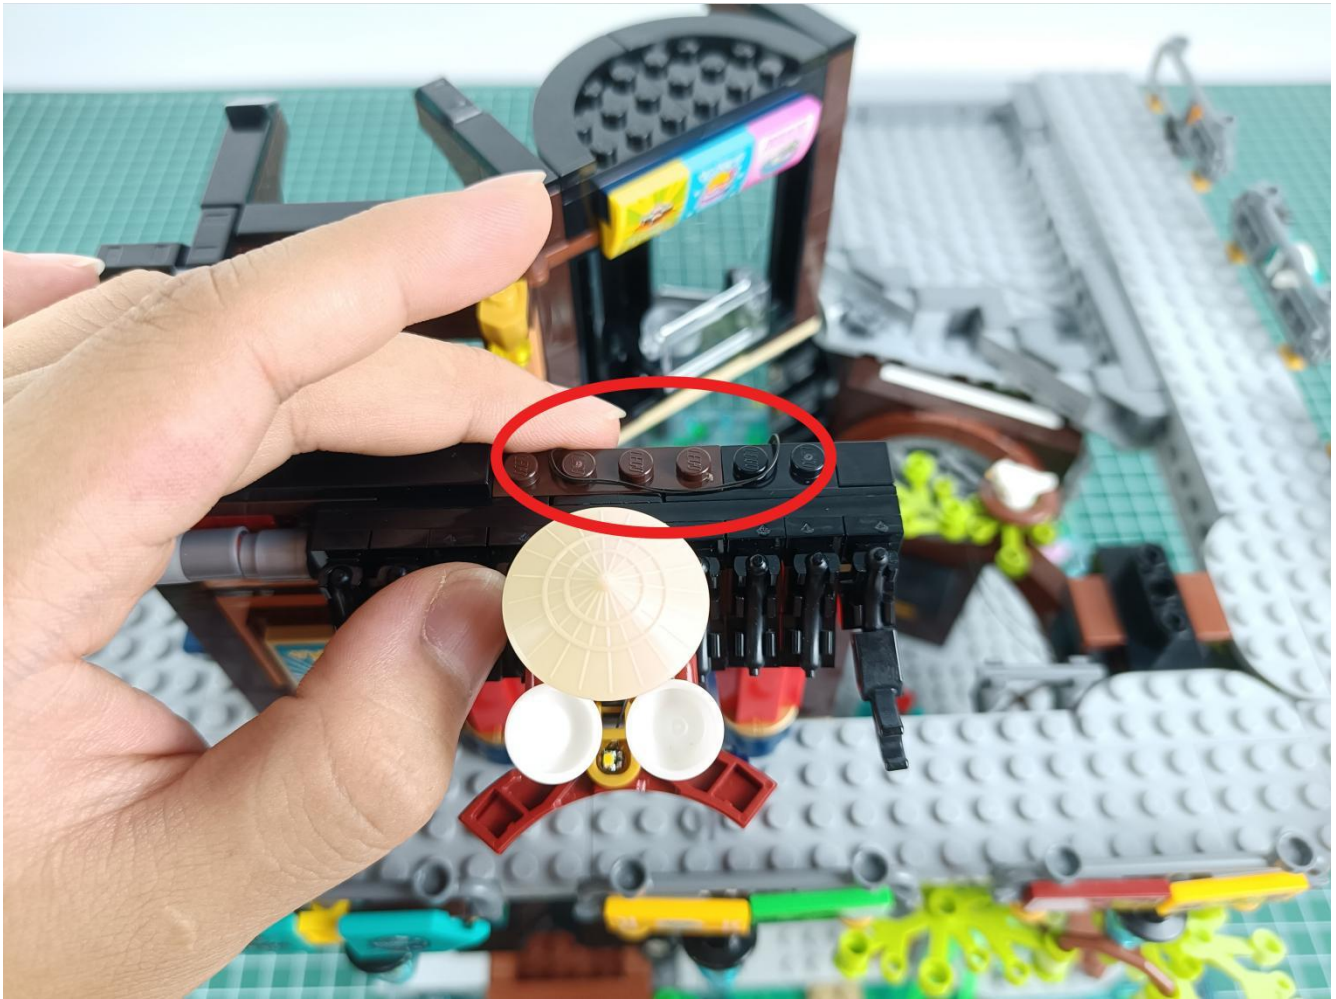

Install the battery, pay attention to the positive and negative poles.

Connect the USB power cord to the battery box.

Take out the 4 expansion boards from the No. 5 bag.

Please pay more attention and carefully using the connector for it is small. The “=” of the 2P interface is aligned with the “=” of the expansion board. The “=” on the expansion board refers to the two outside solder joints, not the two metal pins inside the jack.

Please be careful when installing since the lamp thread is slender. Cannot be pressed against the raised position of the building block. It should pass along the gap, otherwise the lamp wire will be pinched.

Step 2 : Installation

start installation:

Complete install and plug in the power to try it.

Above creative ideas and instructions are provide by our designers.

But we treasure your suggestions or opinions on below.