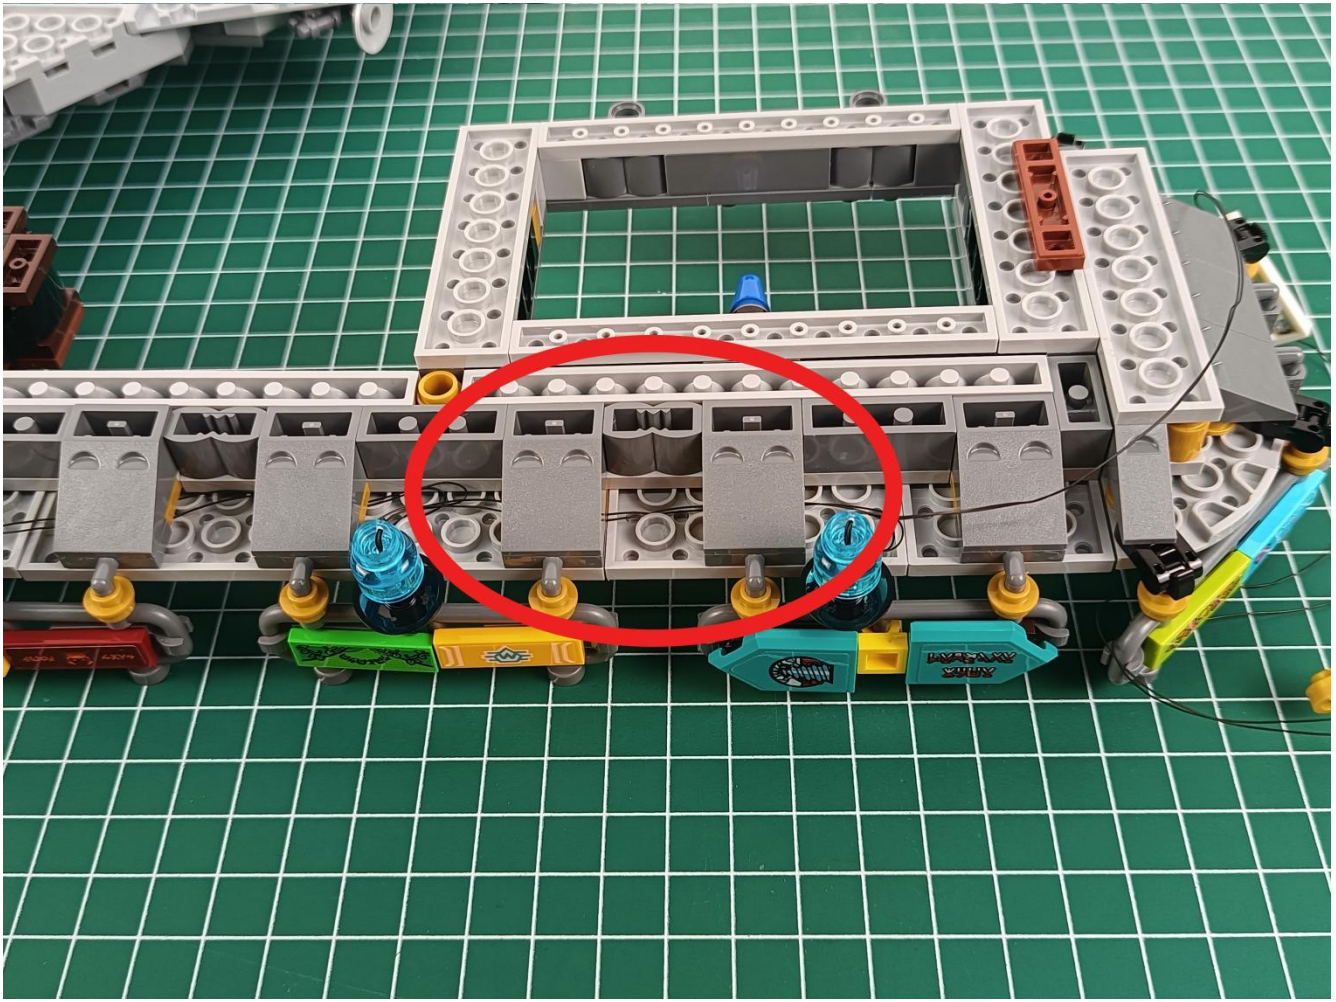

Install the battery, pay attention to the positive and negative poles.

Connect the USB power cord to the battery box.

Take out the 4 expansion boards from the No. 5 bag.

Please pay more attention and carefully using the connector for it is small. The “=” of the 2P interface is aligned with the “=” of the expansion board. The “=” on the expansion board refers to the two outside solder joints, not the two metal pins inside the jack.

Please be careful when installing since the lamp thread is slender. Cannot be pressed against the raised position of the building block. It should pass along the gap, otherwise the lamp wire will be pinched.

Step 2 : Installation

start installation:

Complete install and plug in the power to try it.

Above creative ideas and instructions are provide by our designers.

But we treasure your suggestions or opinions on below.