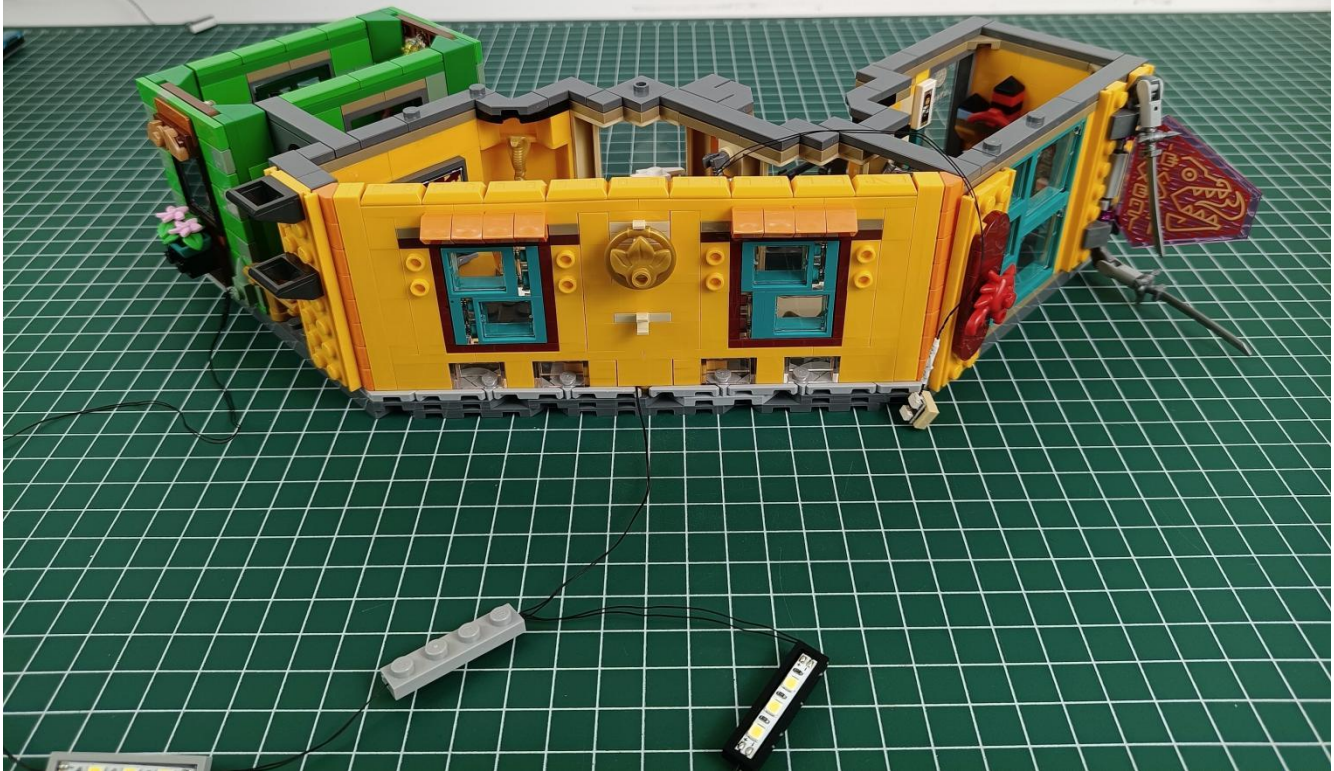

Install the battery, pay attention to the positive and negative poles.

Connect the USB power cord to the battery box.

Take out the 4 expansion boards from the No. 5 bag.

Please pay more attention and carefully using the connector for it is small. The “=” of the 2P interface is aligned with the “=” of the expansion board. The “=” on the expansion board refers to the two outside solder joints, not the two metal pins inside the jack.

Please be careful when installing since the lamp thread is slender. Cannot be pressed against the raised position of the building block. It should pass along the gap, otherwise the lamp wire will be pinched.

Step 2 : Installation

start installation:

Complete install and plug in the power to try it.

Above creative ideas and instructions are provide by our designers.

But we treasure your suggestions or opinions on below.