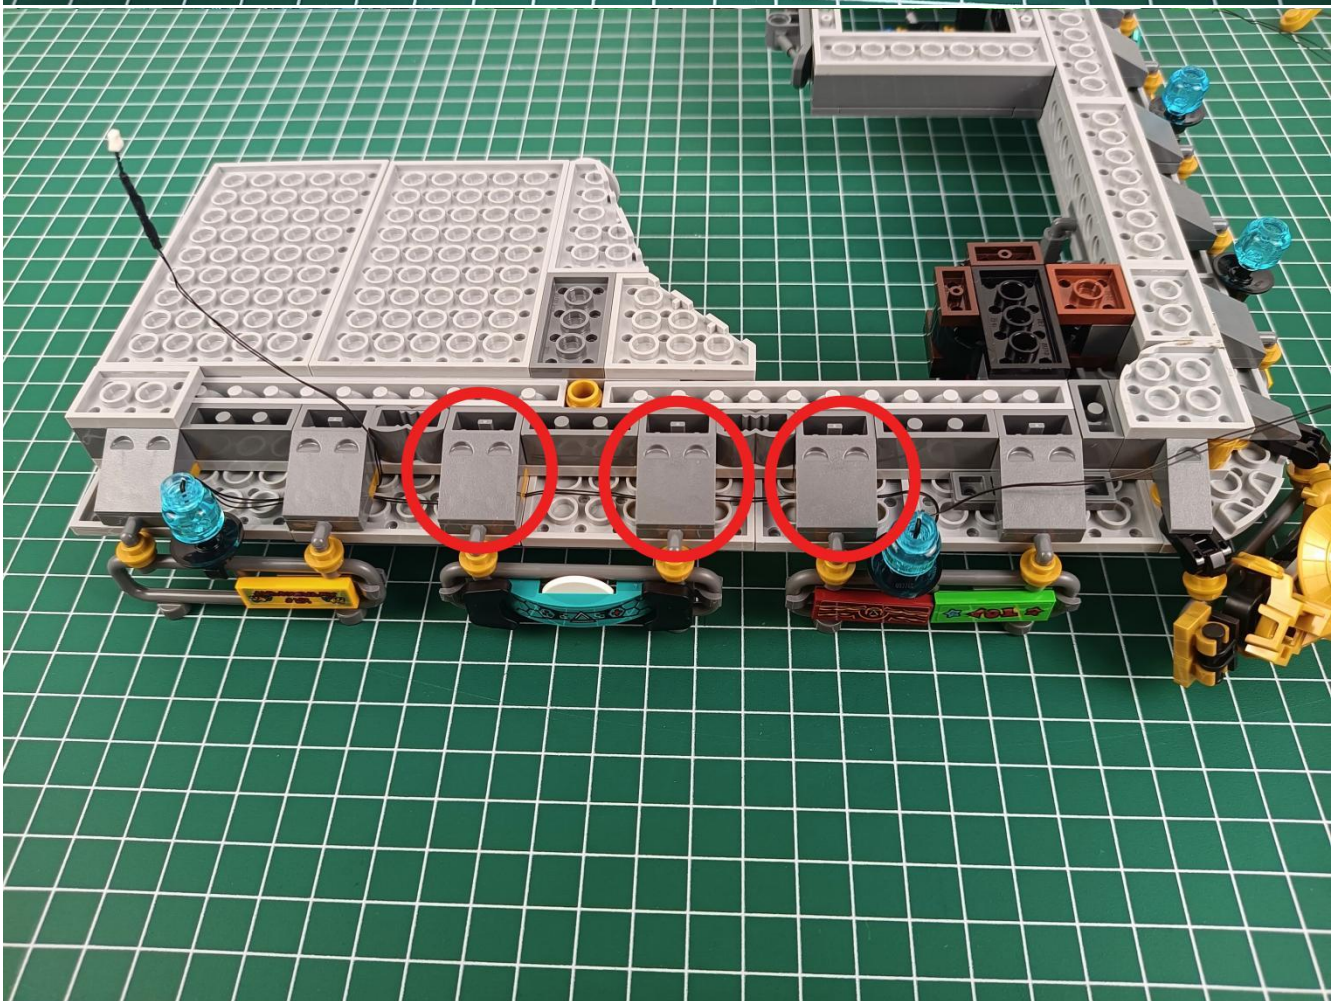

Install the battery, pay attention to the positive and negative poles.

Connect the USB power cord to the battery box.

Take out the 4 expansion boards from the No. 5 bag.

Please pay more attention and carefully using the connector for it is small. The “=” of the 2P interface is aligned with the “=” of the expansion board. The “=” on the expansion board refers to the two outside solder joints, not the two metal pins inside the jack.

Please be careful when installing since the lamp thread is slender. Cannot be pressed against the raised position of the building block. It should pass along the gap, otherwise the lamp wire will be pinched.

Step 2 : Installation

start installation:

Complete install and plug in the power to try it.

Above creative ideas and instructions are provide by our designers.

But we treasure your suggestions or opinions on below.