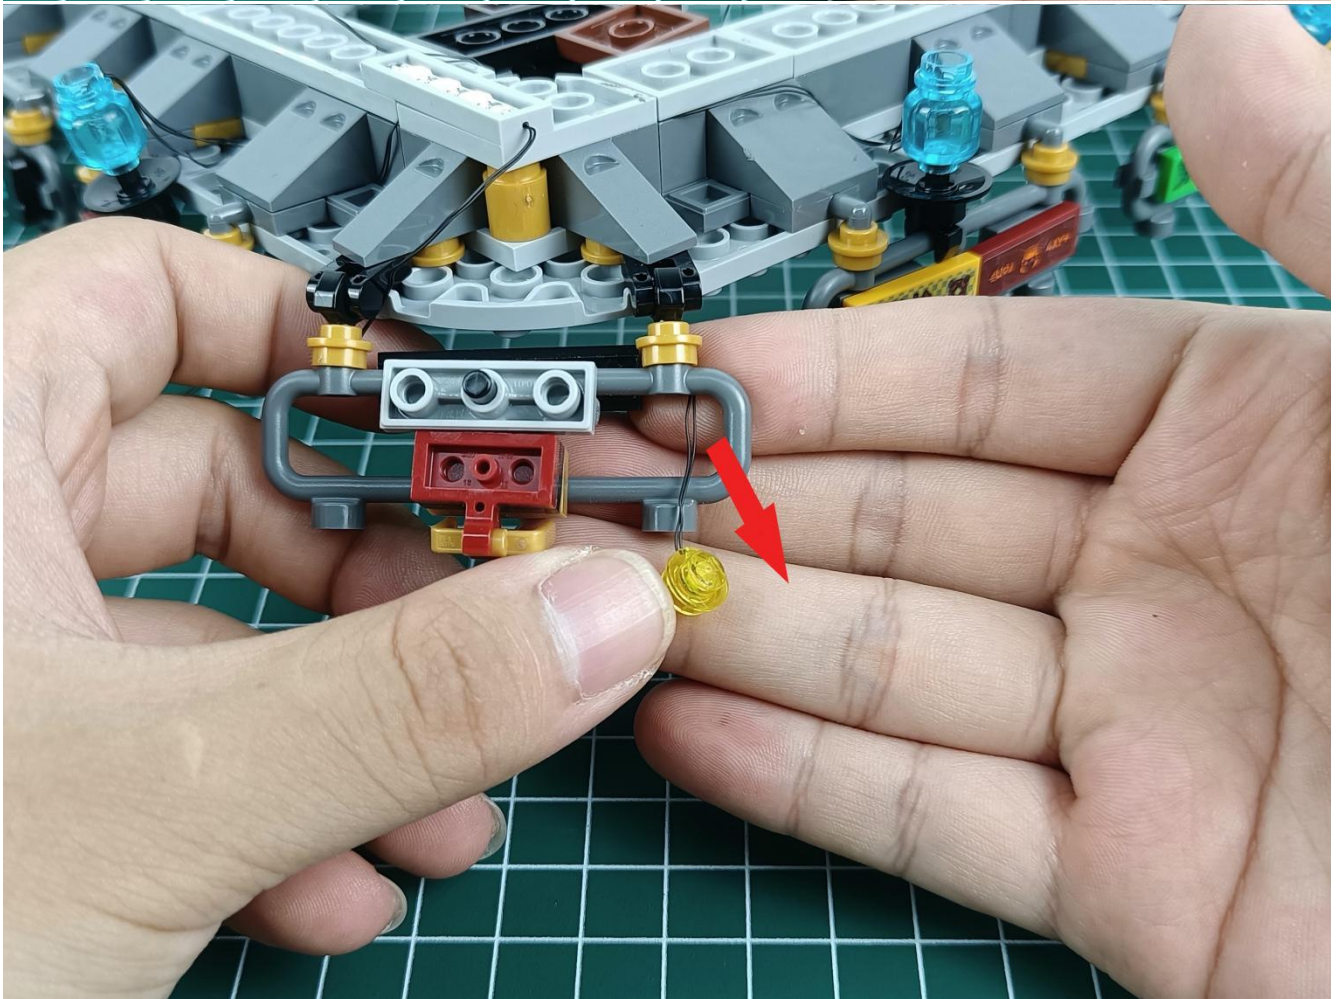

Install the battery, pay attention to the positive and negative poles.

Connect the USB power cord to the battery box.

Take out the 4 expansion boards from the No. 5 bag.

Please pay more attention and carefully using the connector for it is small. The “=” of the 2P interface is aligned with the “=” of the expansion board. The “=” on the expansion board refers to the two outside solder joints, not the two metal pins inside the jack.

Please be careful when installing since the lamp thread is slender. Cannot be pressed against the raised position of the building block. It should pass along the gap, otherwise the lamp wire will be pinched.

Step 2 : Installation

start installation:

Complete install and plug in the power to try it.

Above creative ideas and instructions are provide by our designers.

But we treasure your suggestions or opinions on below.