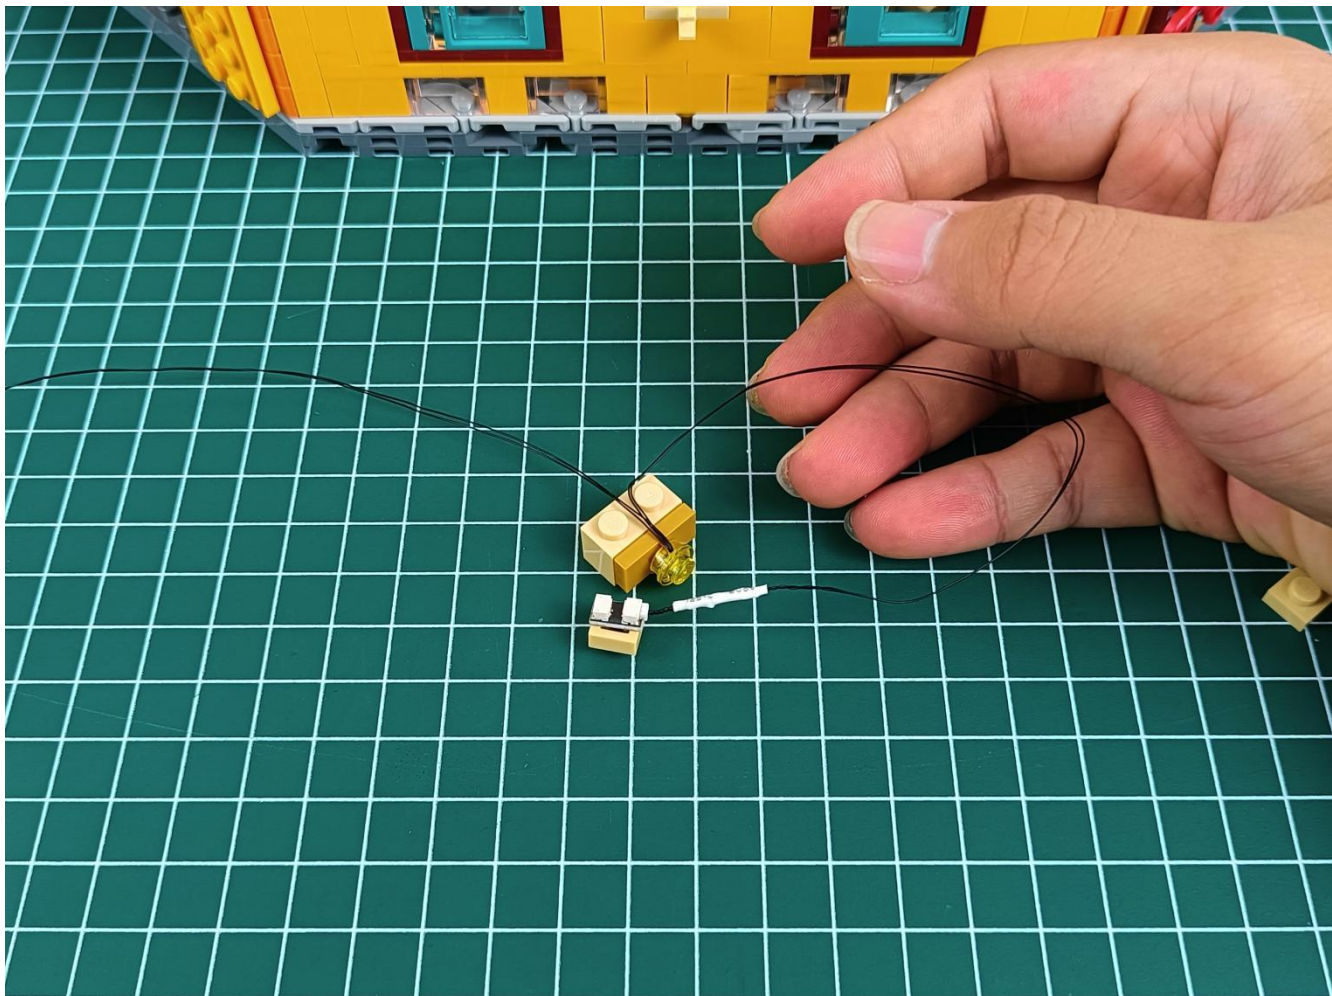

Install the battery, pay attention to the positive and negative poles.

Connect the USB power cord to the battery box.

Take out the 4 expansion boards from the No. 5 bag.

Please pay more attention and carefully using the connector for it is small. The “=” of the 2P interface is aligned with the “=” of the expansion board. The “=” on the expansion board refers to the two outside solder joints, not the two metal pins inside the jack.

Please be careful when installing since the lamp thread is slender. Cannot be pressed against the raised position of the building block. It should pass along the gap, otherwise the lamp wire will be pinched.

Step 2 : Installation

start installation:

Complete install and plug in the power to try it.

Above creative ideas and instructions are provide by our designers.

But we treasure your suggestions or opinions on below.