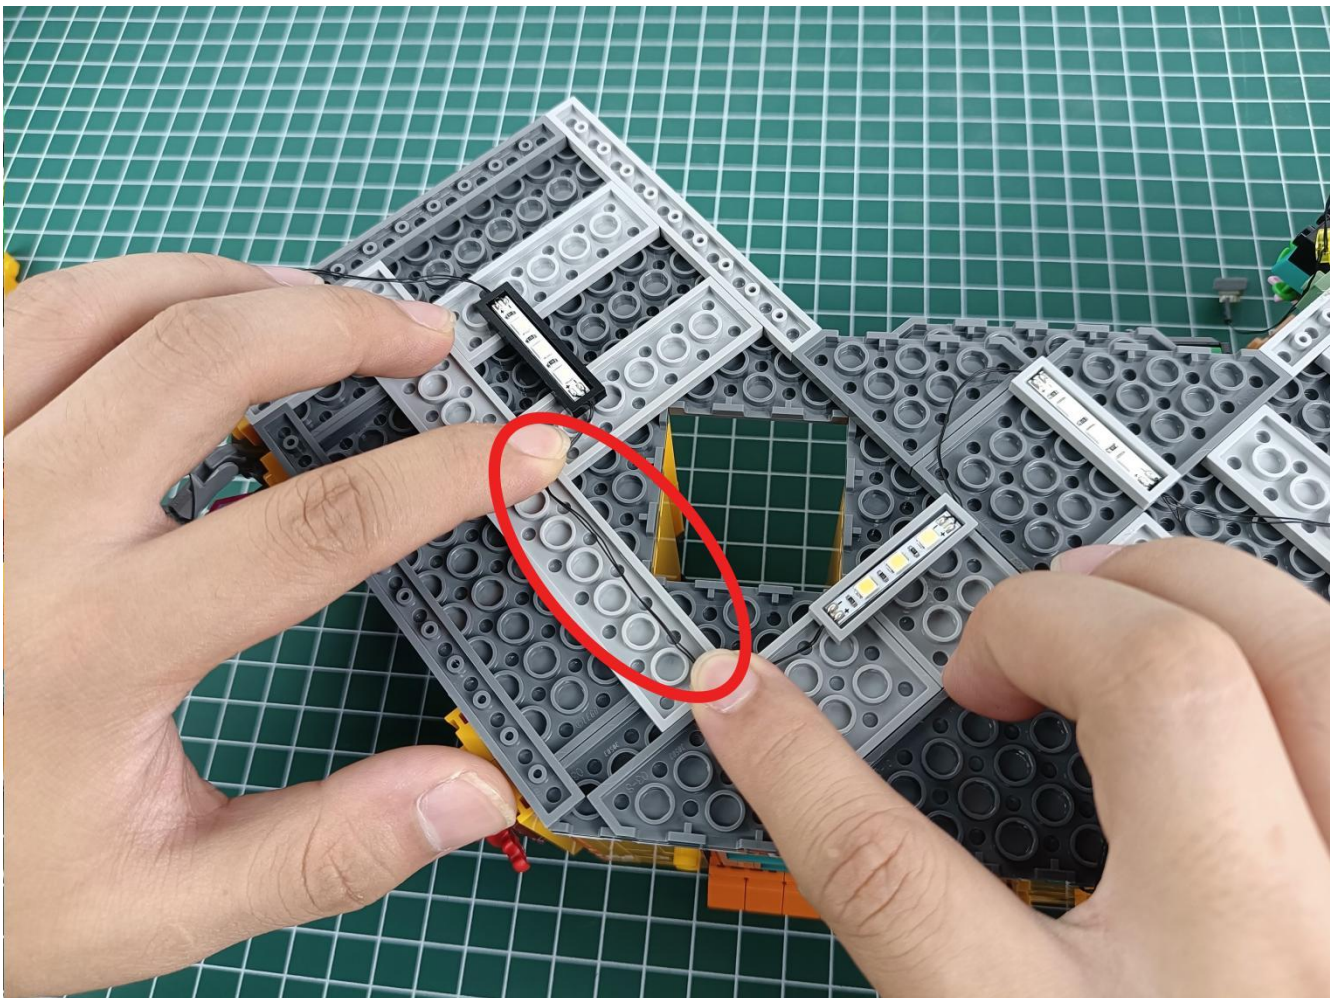

Install the battery, pay attention to the positive and negative poles.

Connect the USB power cord to the battery box.

Take out the 4 expansion boards from the No. 5 bag.

Please pay more attention and carefully using the connector for it is small. The “=” of the 2P interface is aligned with the “=” of the expansion board. The “=” on the expansion board refers to the two outside solder joints, not the two metal pins inside the jack.

Please be careful when installing since the lamp thread is slender. Cannot be pressed against the raised position of the building block. It should pass along the gap, otherwise the lamp wire will be pinched.

Step 2 : Installation

start installation:

Complete install and plug in the power to try it.

Above creative ideas and instructions are provide by our designers.

But we treasure your suggestions or opinions on below.