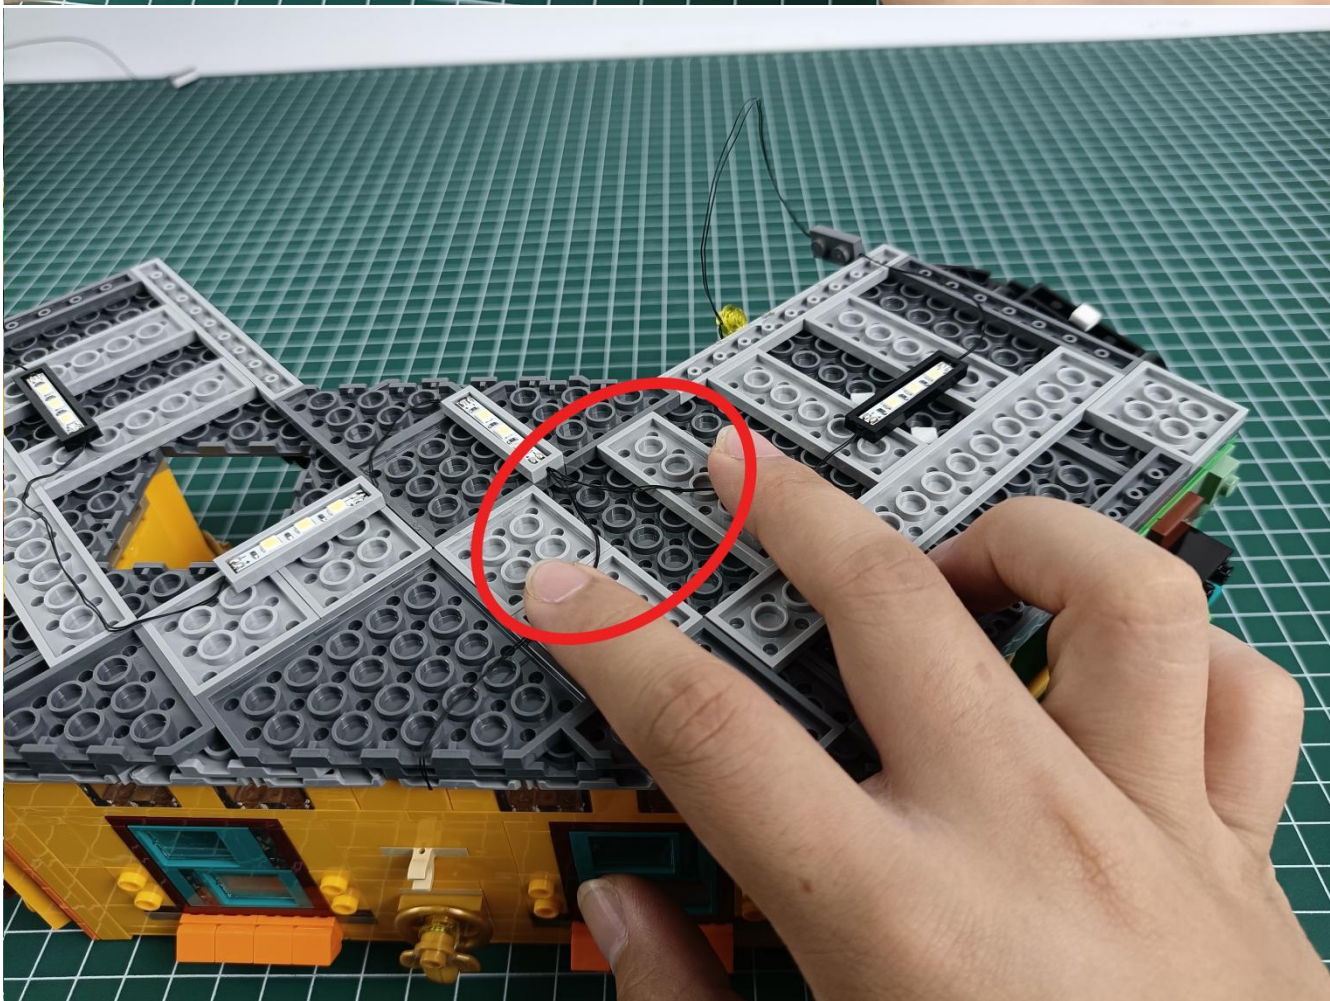

Install the battery, pay attention to the positive and negative poles.

Connect the USB power cord to the battery box.

Take out the 4 expansion boards from the No. 5 bag.

Please pay more attention and carefully using the connector for it is small. The “=” of the 2P interface is aligned with the “=” of the expansion board. The “=” on the expansion board refers to the two outside solder joints, not the two metal pins inside the jack.

Please be careful when installing since the lamp thread is slender. Cannot be pressed against the raised position of the building block. It should pass along the gap, otherwise the lamp wire will be pinched.

Step 2 : Installation

start installation:

Complete install and plug in the power to try it.

Above creative ideas and instructions are provide by our designers.

But we treasure your suggestions or opinions on below.