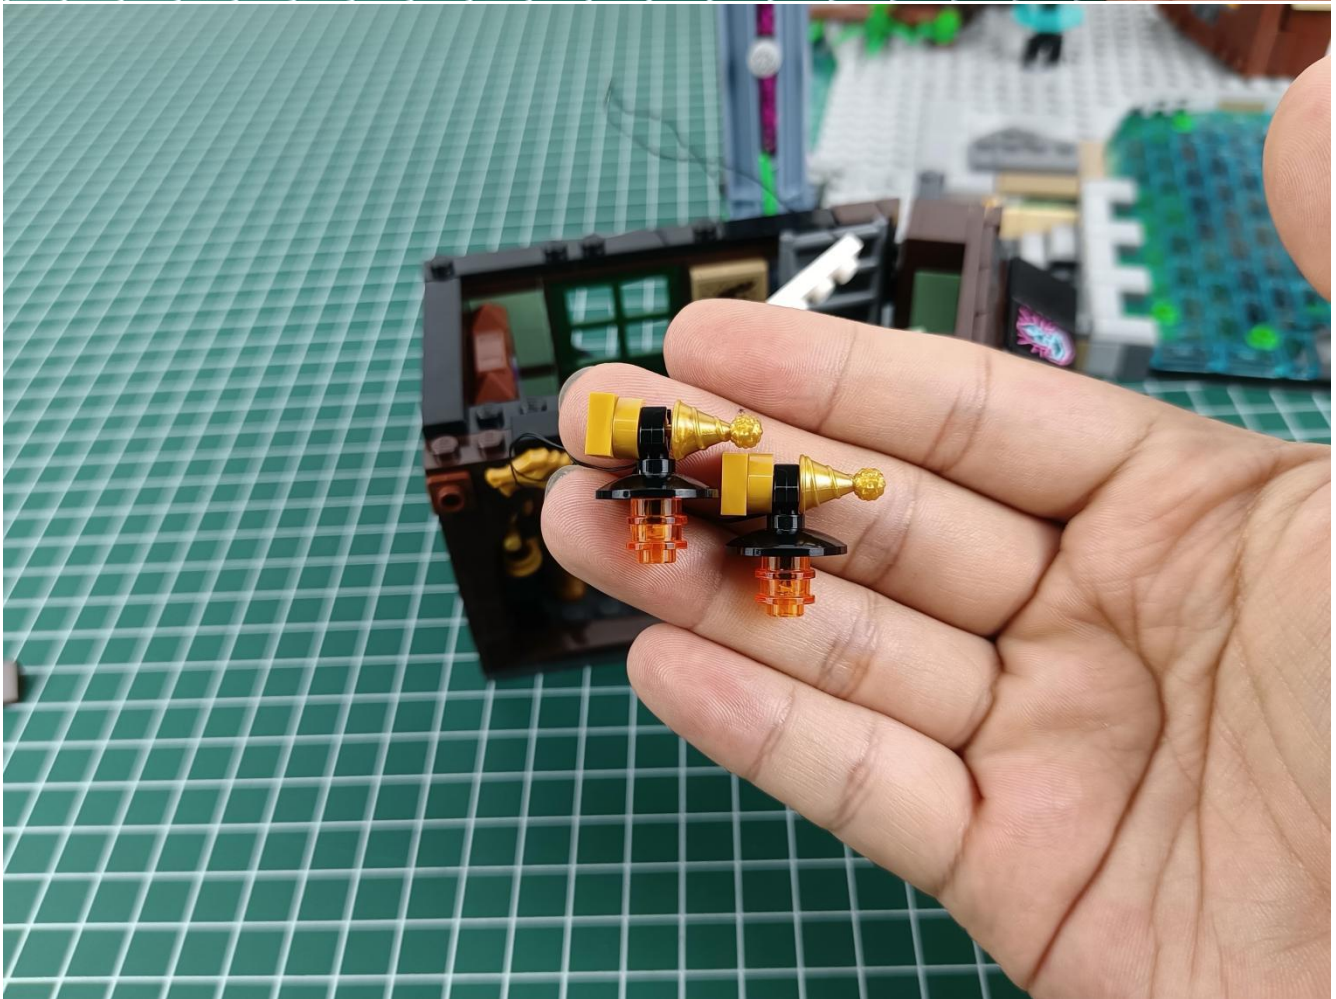

Install the battery, pay attention to the positive and negative poles.

Connect the USB power cord to the battery box.

Take out the 4 expansion boards from the No. 5 bag.

Please pay more attention and carefully using the connector for it is small. The “=” of the 2P interface is aligned with the “=” of the expansion board. The “=” on the expansion board refers to the two outside solder joints, not the two metal pins inside the jack.

Please be careful when installing since the lamp thread is slender. Cannot be pressed against the raised position of the building block. It should pass along the gap, otherwise the lamp wire will be pinched.

Step 2 : Installation

start installation:

Complete install and plug in the power to try it.

Above creative ideas and instructions are provide by our designers.

But we treasure your suggestions or opinions on below.