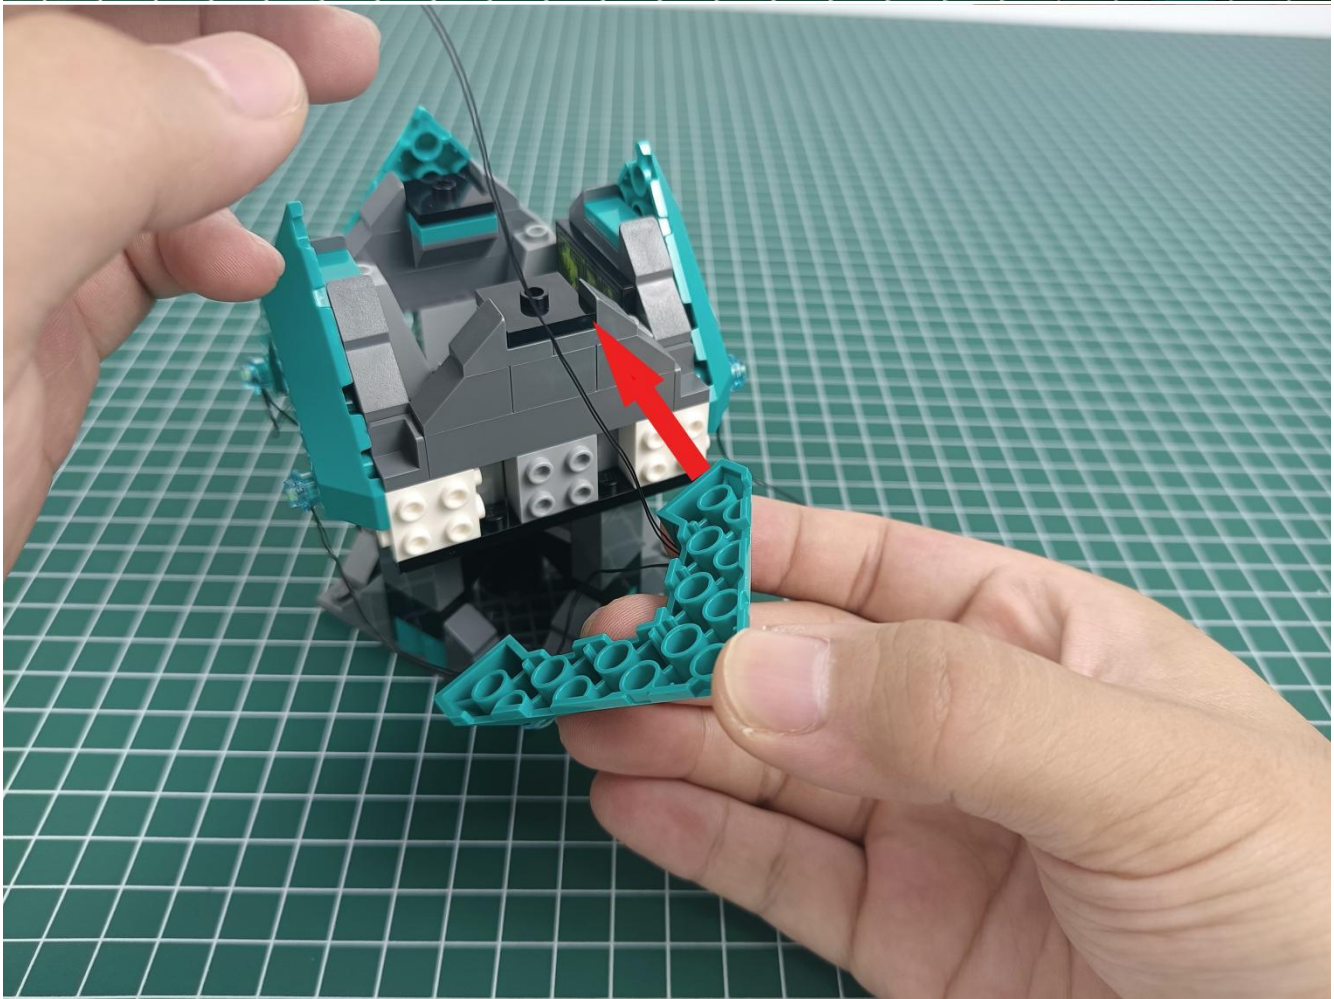

Please be careful when installing since the lamp thread is slender. Cannot be pressed against the raised position of the building block. It should pass along the gap, otherwise the lamp wire will be pinched.

Step 2 : Installation

start installation:

Complete install and plug in the power to try it.

Above creative ideas and instructions are provide by our designers.

But we treasure your suggestions or opinions on below.