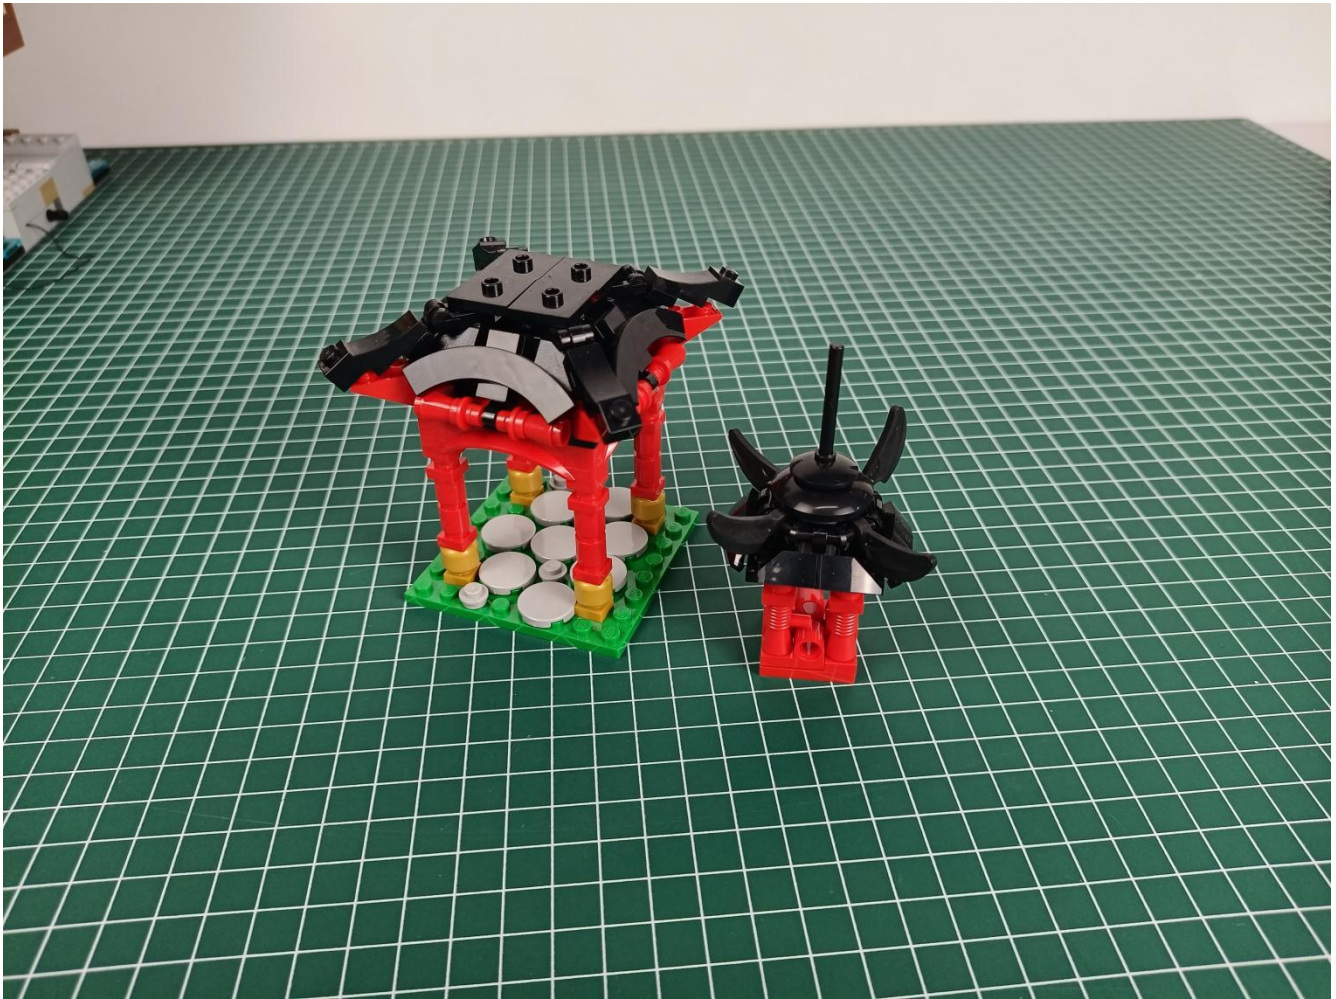

Please be careful when installing since the lamp thread is slender. Cannot be pressed against the raised position of the building block. It should pass along the gap, otherwise the lamp wire will be pinched.

Step 2 : Installation

start installation:

Complete install and plug in the power to try it.

Above creative ideas and instructions are provide by our designers.

But we treasure your suggestions or opinions on below.