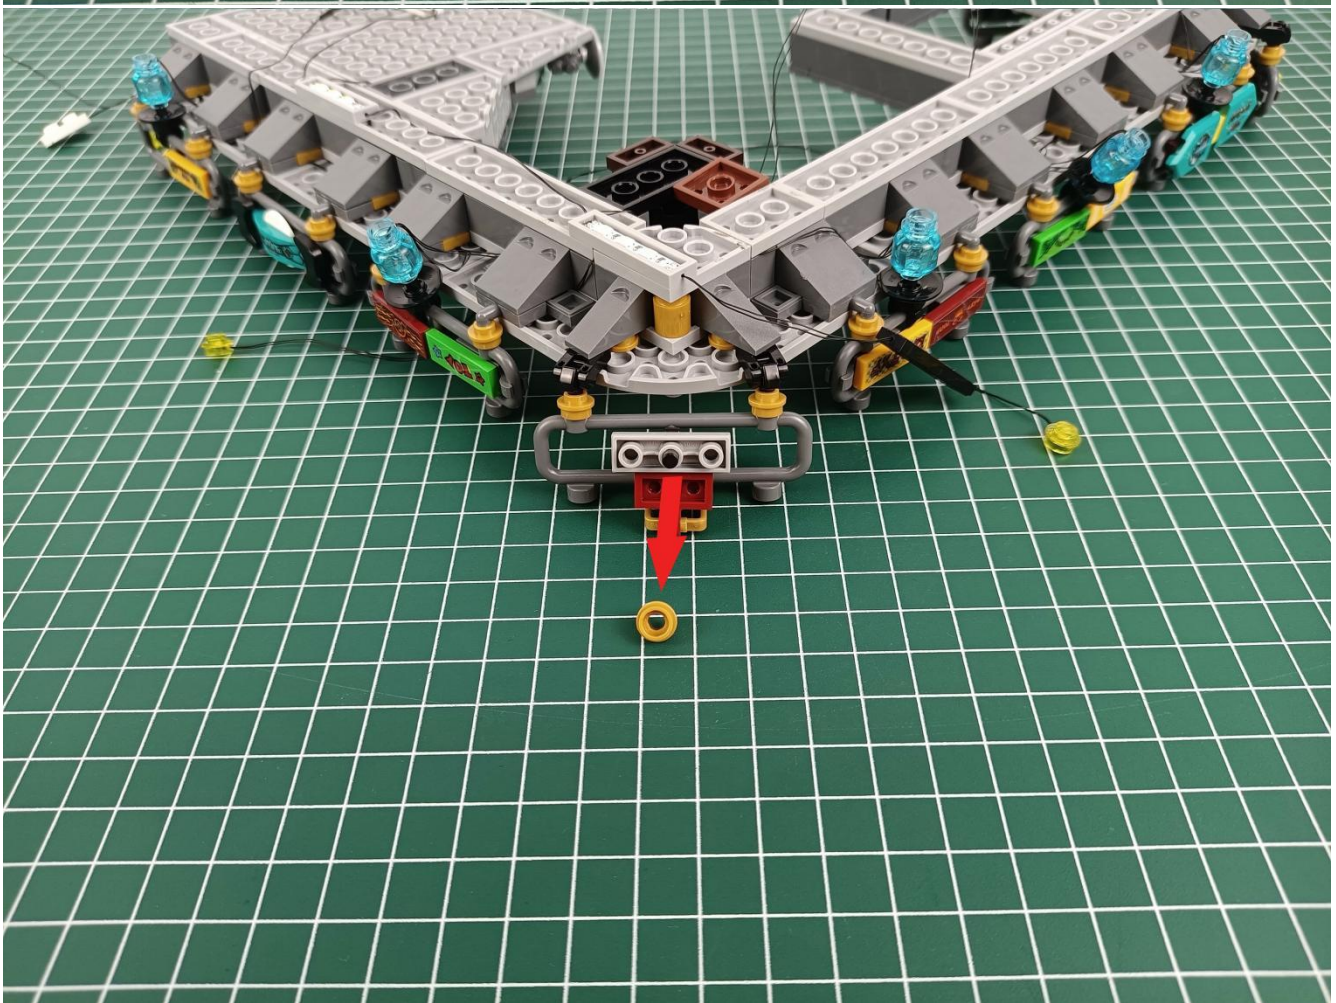

Install the battery, pay attention to the positive and negative poles.

Connect the USB power cord to the battery box.

Take out the 4 expansion boards from the No. 5 bag.

Please pay more attention and carefully using the connector for it is small. The “=” of the 2P interface is aligned with the “=” of the expansion board. The “=” on the expansion board refers to the two outside solder joints, not the two metal pins inside the jack.

Please be careful when installing since the lamp thread is slender. Cannot be pressed against the raised position of the building block. It should pass along the gap, otherwise the lamp wire will be pinched.

Step 2 : Installation

start installation:

Complete install and plug in the power to try it.

Above creative ideas and instructions are provide by our designers.

But we treasure your suggestions or opinions on below.