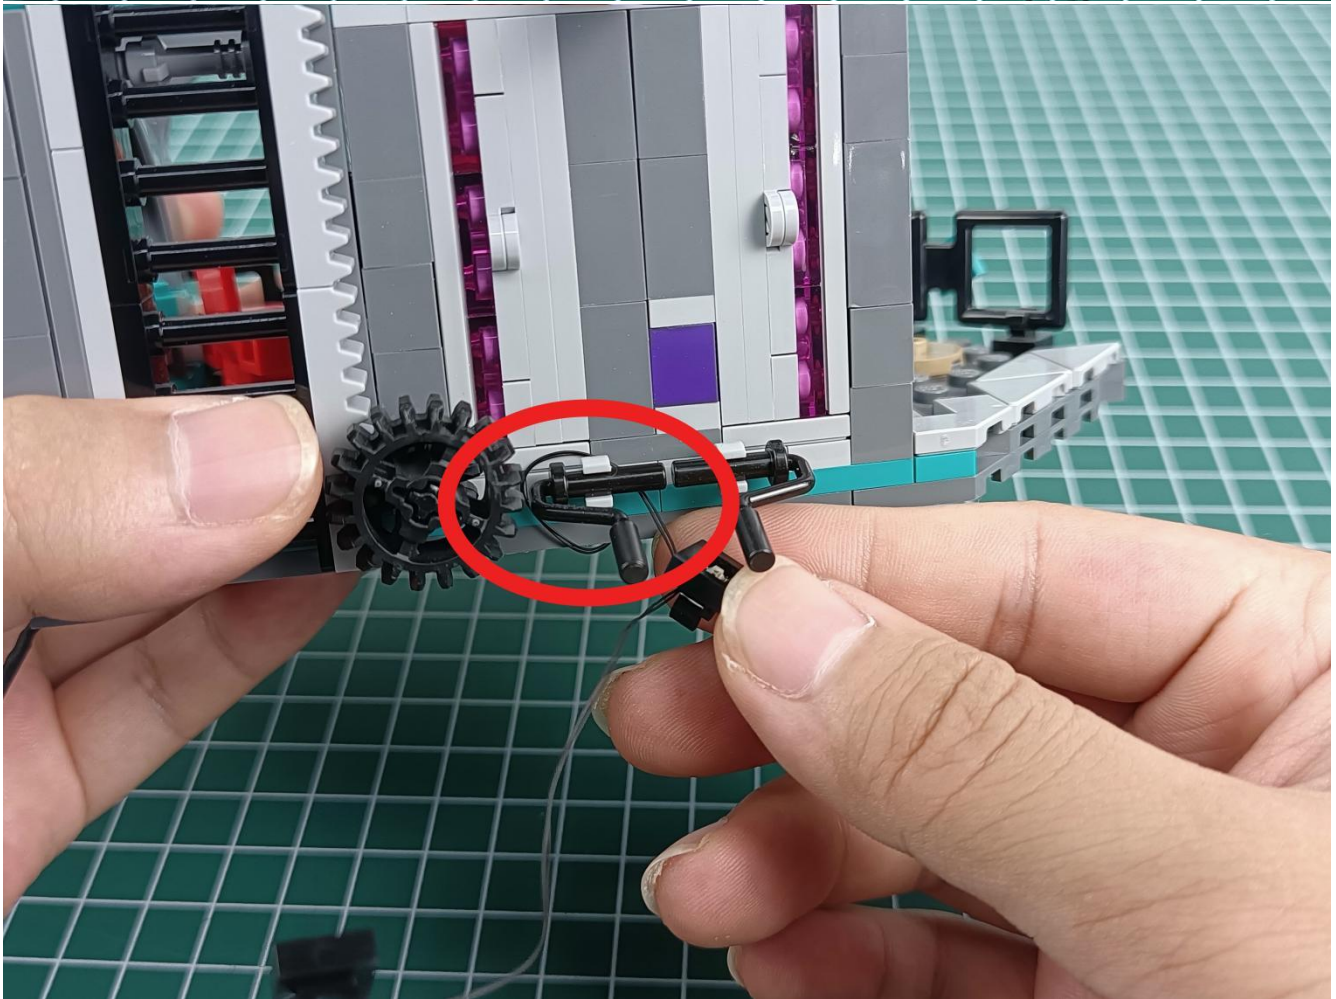

Install the battery, pay attention to the positive and negative poles.

Connect the USB power cord to the battery box.

Take out the 4 expansion boards from the No. 5 bag.

Please pay more attention and carefully using the connector for it is small. The “=” of the 2P interface is aligned with the “=” of the expansion board. The “=” on the expansion board refers to the two outside solder joints, not the two metal pins inside the jack.

Please be careful when installing since the lamp thread is slender. Cannot be pressed against the raised position of the building block. It should pass along the gap, otherwise the lamp wire will be pinched.

Step 2 : Installation

start installation:

Complete install and plug in the power to try it.

Above creative ideas and instructions are provide by our designers.

But we treasure your suggestions or opinions on below.