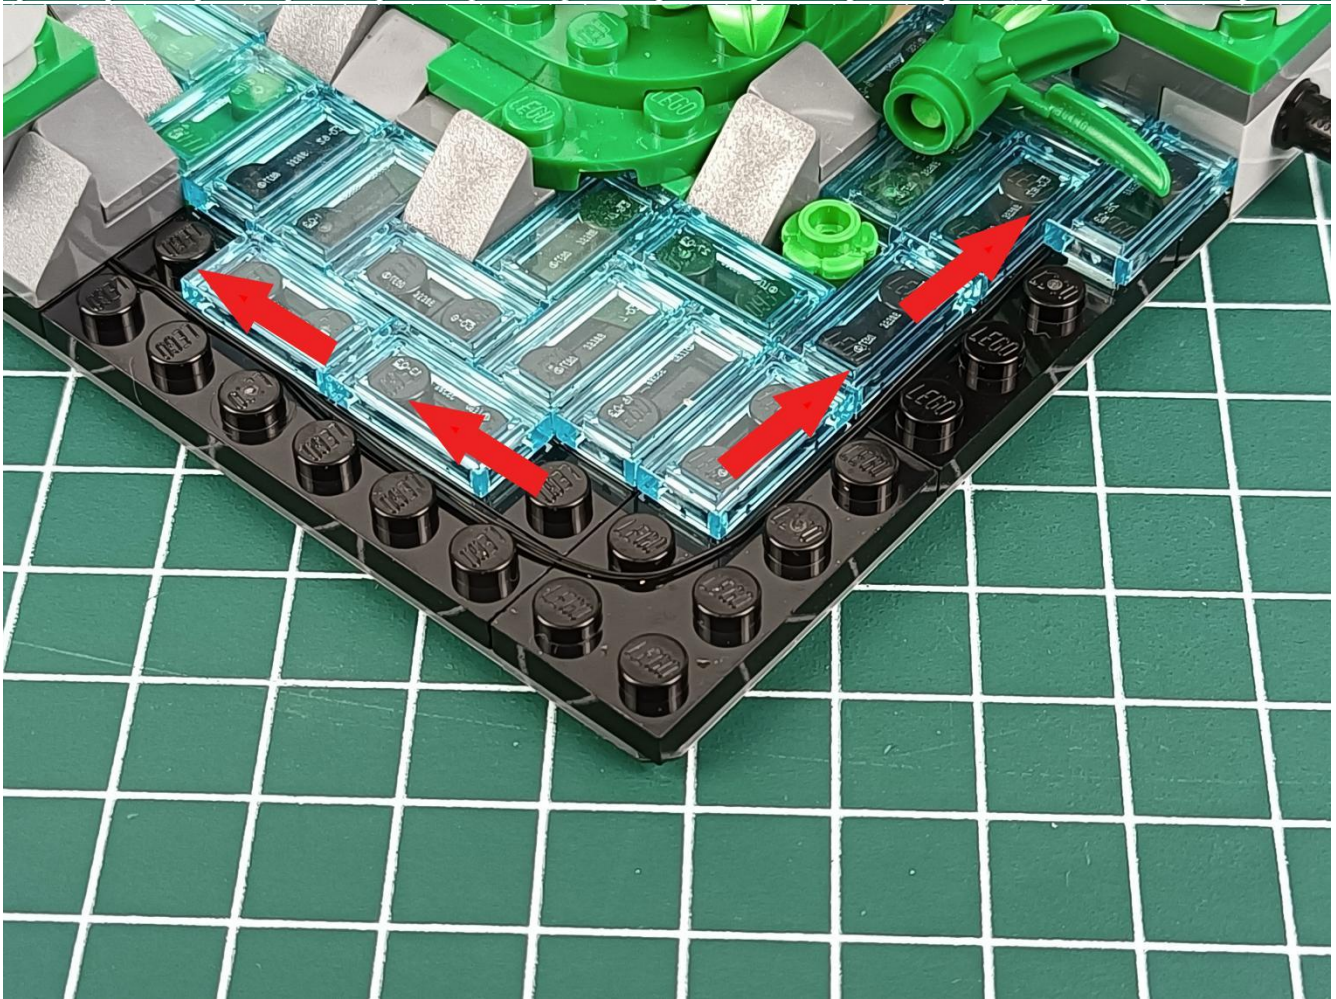

Install the battery, pay attention to the positive and negative poles.

Connect the USB power cord to the battery box.

Take out the 4 expansion boards from the No. 5 bag.

Please pay more attention and carefully using the connector for it is small. The “=” of the 2P interface is aligned with the “=” of the expansion board. The “=” on the expansion board refers to the two outside solder joints, not the two metal pins inside the jack.

Please be careful when installing since the lamp thread is slender. Cannot be pressed against the raised position of the building block. It should pass along the gap, otherwise the lamp wire will be pinched.

Step 2 : Installation

start installation:

Complete install and plug in the power to try it.

Above creative ideas and instructions are provide by our designers.

But we treasure your suggestions or opinions on below.