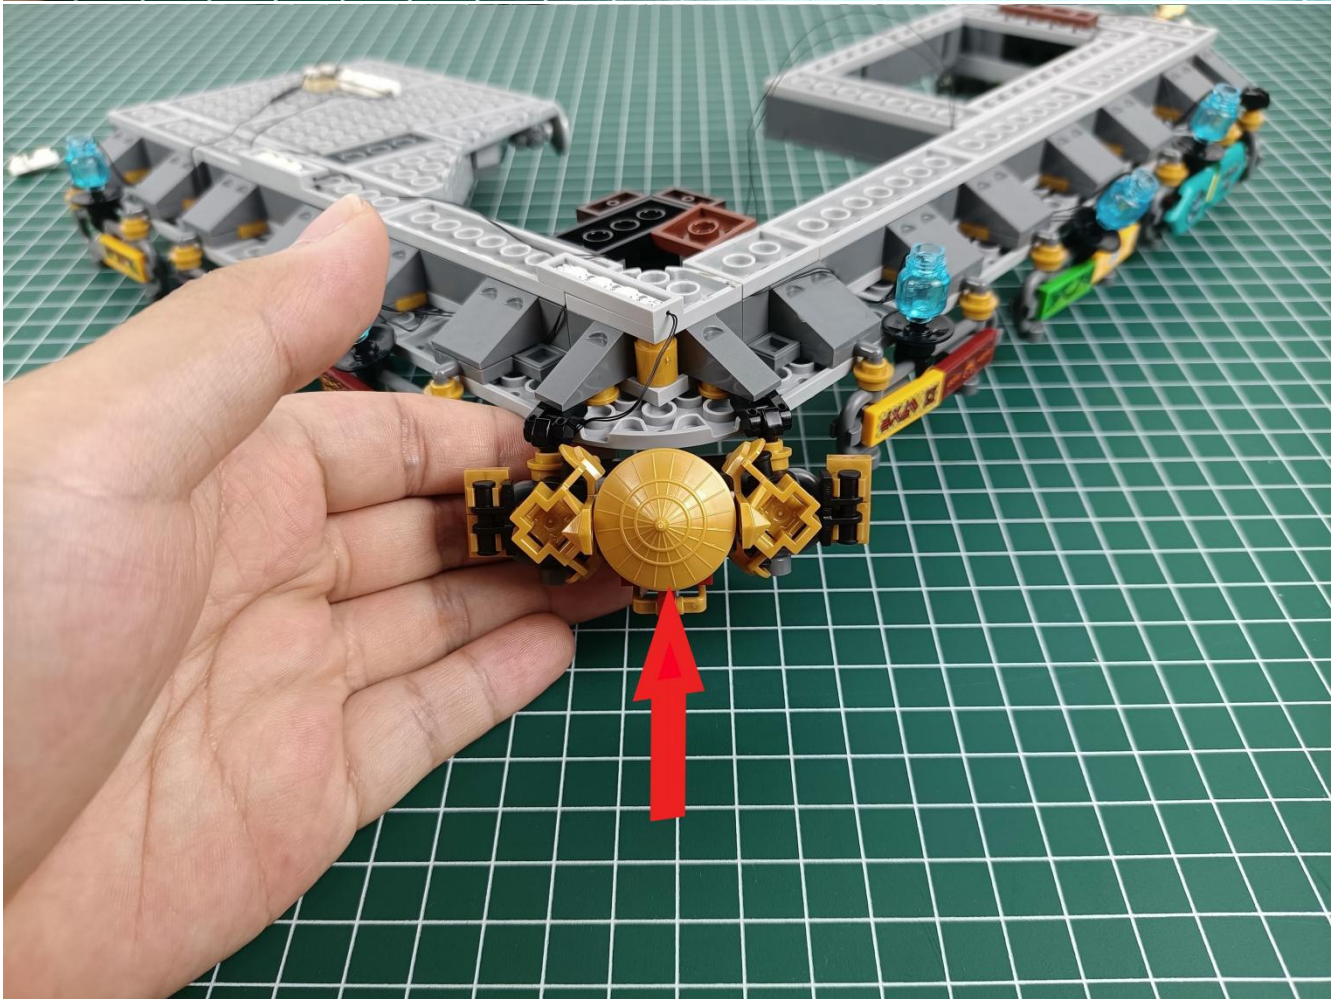

Install the battery, pay attention to the positive and negative poles.

Connect the USB power cord to the battery box.

Take out the 4 expansion boards from the No. 5 bag.

Please pay more attention and carefully using the connector for it is small. The “=” of the 2P interface is aligned with the “=” of the expansion board. The “=” on the expansion board refers to the two outside solder joints, not the two metal pins inside the jack.

Please be careful when installing since the lamp thread is slender. Cannot be pressed against the raised position of the building block. It should pass along the gap, otherwise the lamp wire will be pinched.

Step 2 : Installation

start installation:

Complete install and plug in the power to try it.

Above creative ideas and instructions are provide by our designers.

But we treasure your suggestions or opinions on below.