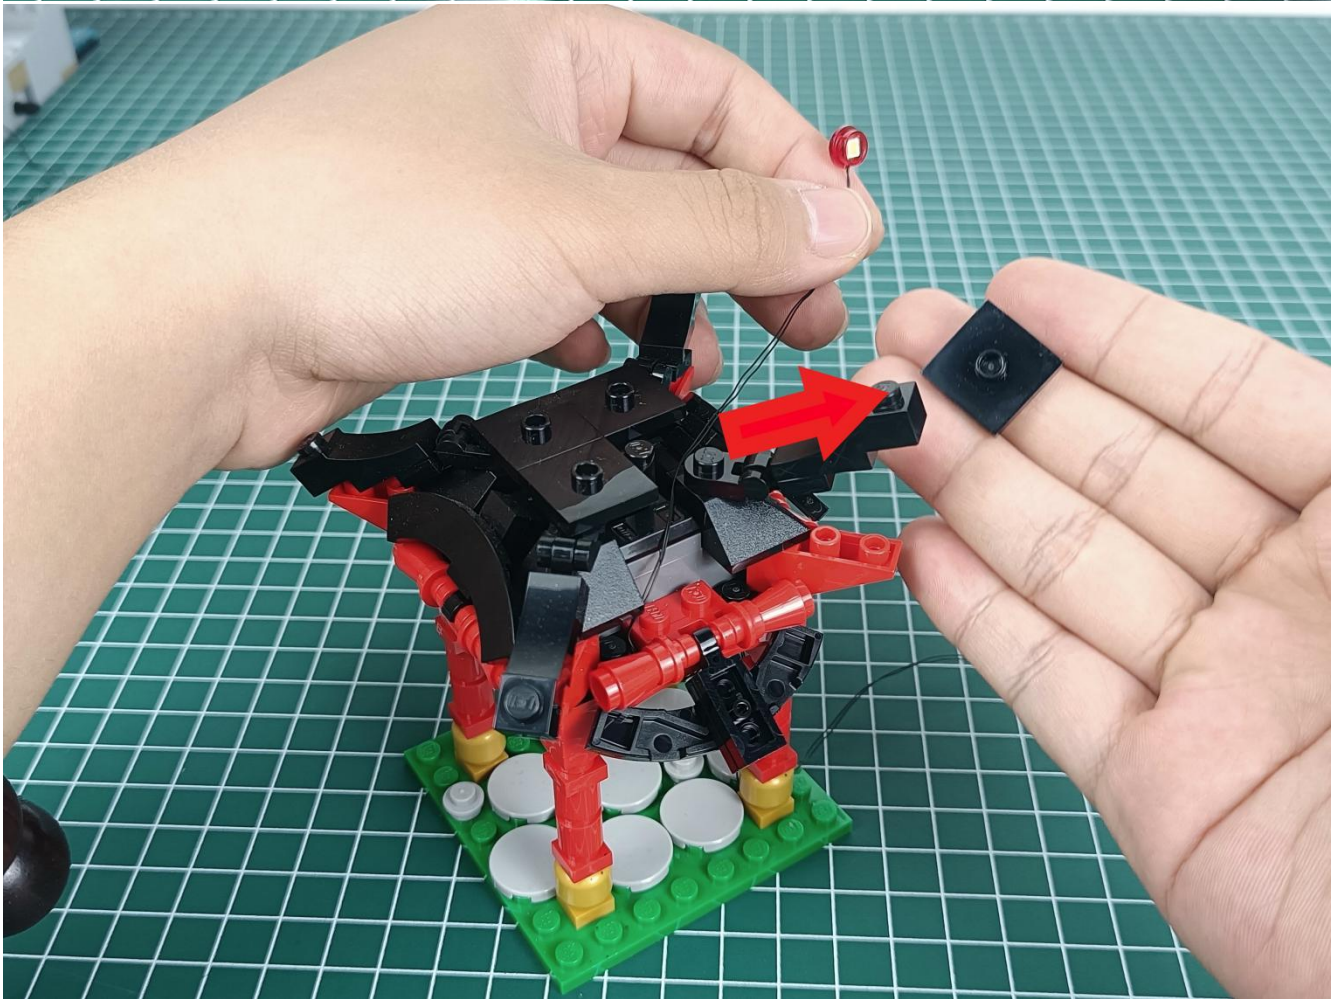

Please be careful when installing since the lamp thread is slender. Cannot be pressed against the raised position of the building block. It should pass along the gap, otherwise the lamp wire will be pinched.

Step 2 : Installation

start installation:

Complete install and plug in the power to try it.

Above creative ideas and instructions are provide by our designers.

But we treasure your suggestions or opinions on below.