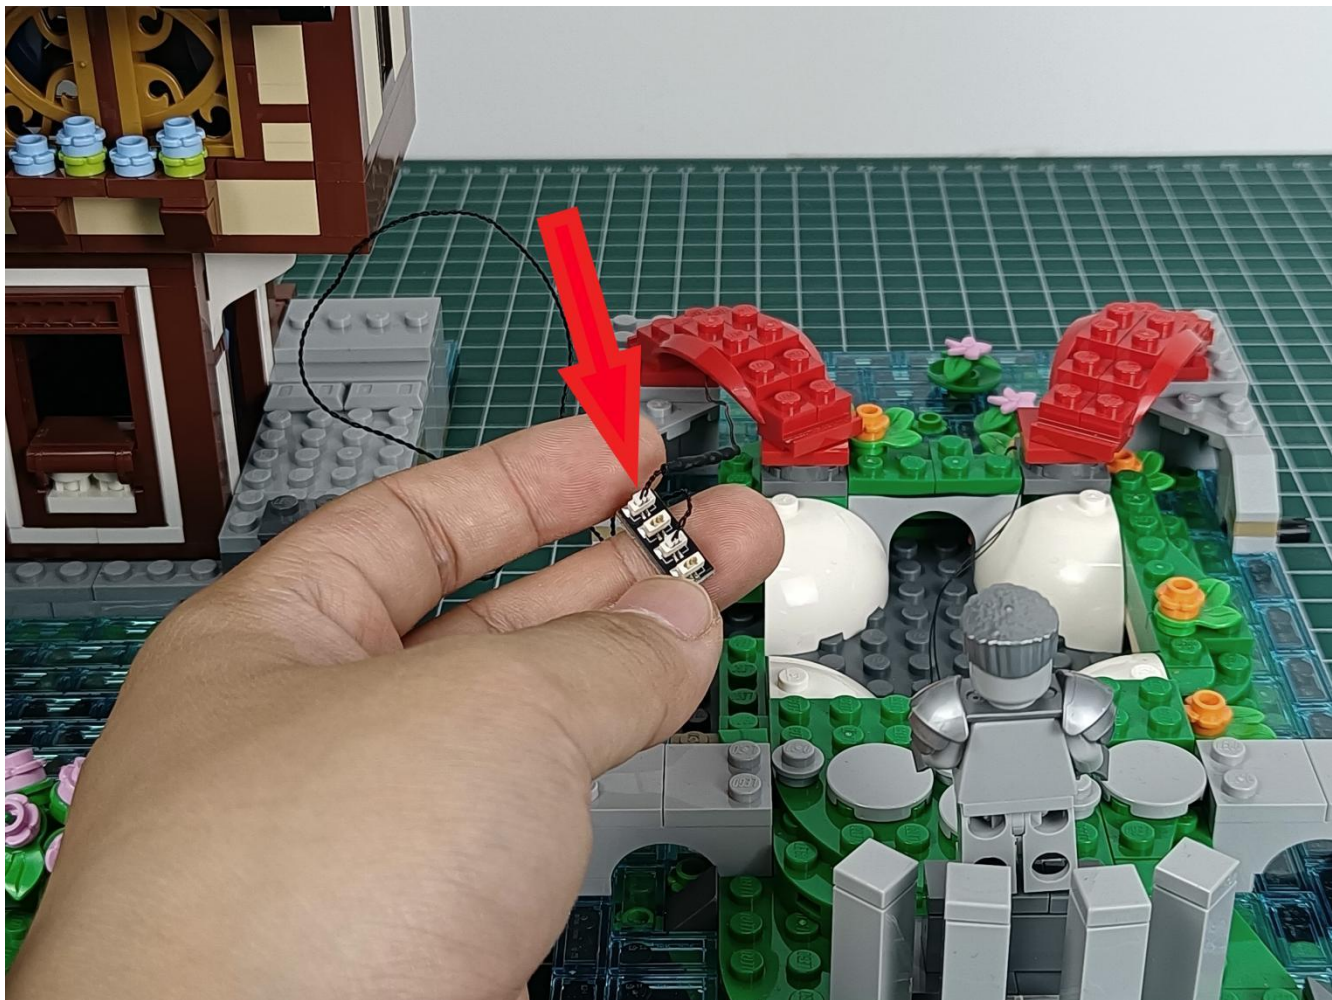

Please be careful when installing since the lamp thread is slender. Cannot be pressed against the raised position of the building block. It should pass along the gap, otherwise the lamp wire will be pinched.

Step 2 : Installation

start installation:

Complete install and plug in the power to try it.

Above creative ideas and instructions are provide by our designers.

But we treasure your suggestions or opinions on below.