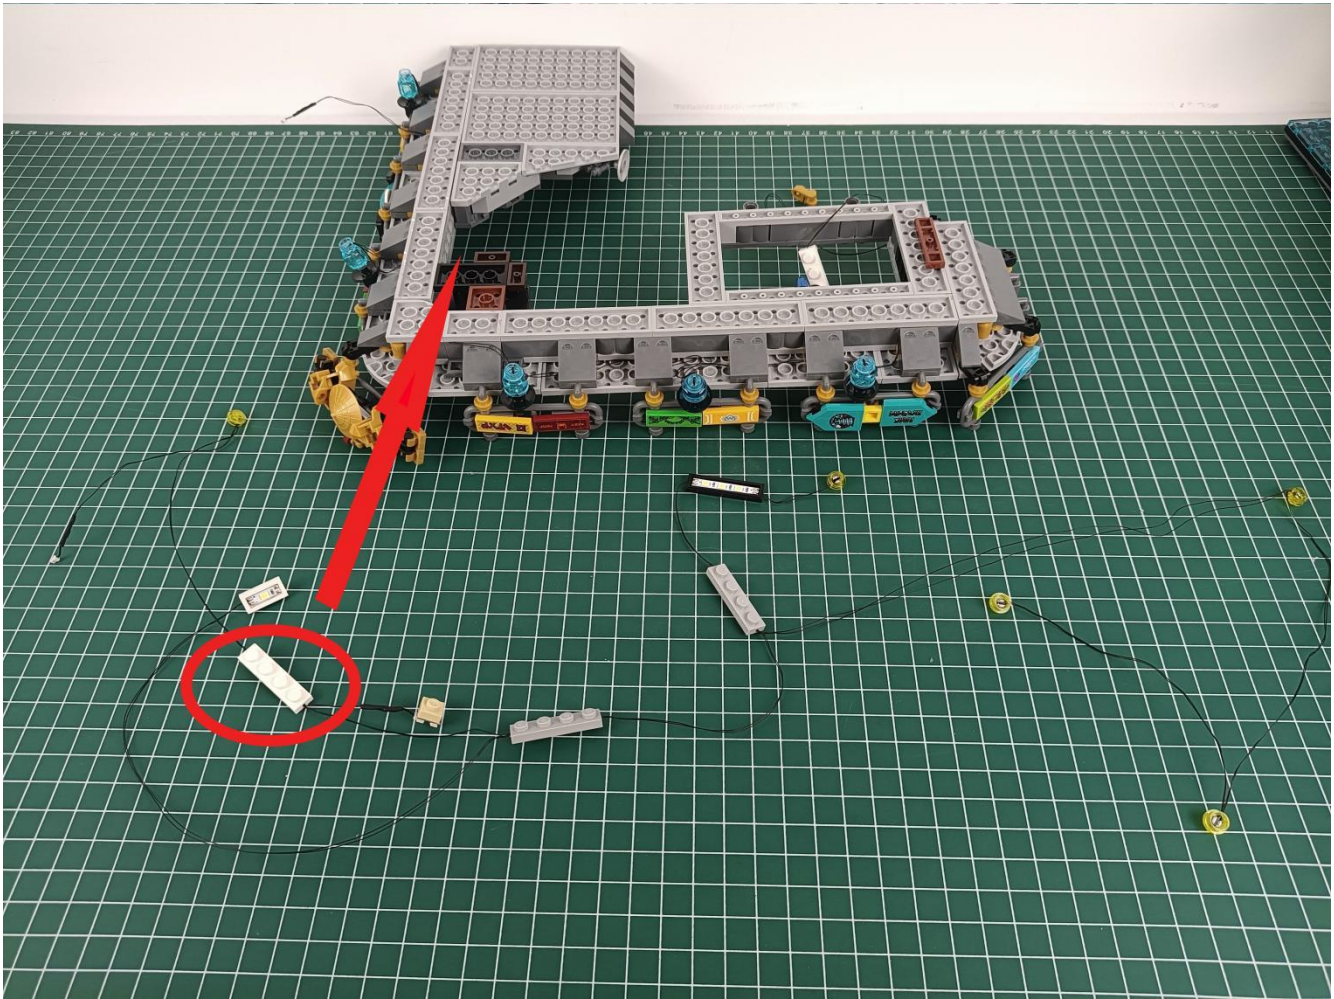

Install the battery, pay attention to the positive and negative poles.

Connect the USB power cord to the battery box.

Take out the 4 expansion boards from the No. 5 bag.

Please pay more attention and carefully using the connector for it is small. The “=” of the 2P interface is aligned with the “=” of the expansion board. The “=” on the expansion board refers to the two outside solder joints, not the two metal pins inside the jack.

Please be careful when installing since the lamp thread is slender. Cannot be pressed against the raised position of the building block. It should pass along the gap, otherwise the lamp wire will be pinched.

Step 2 : Installation

start installation:

Complete install and plug in the power to try it.

Above creative ideas and instructions are provide by our designers.

But we treasure your suggestions or opinions on below.