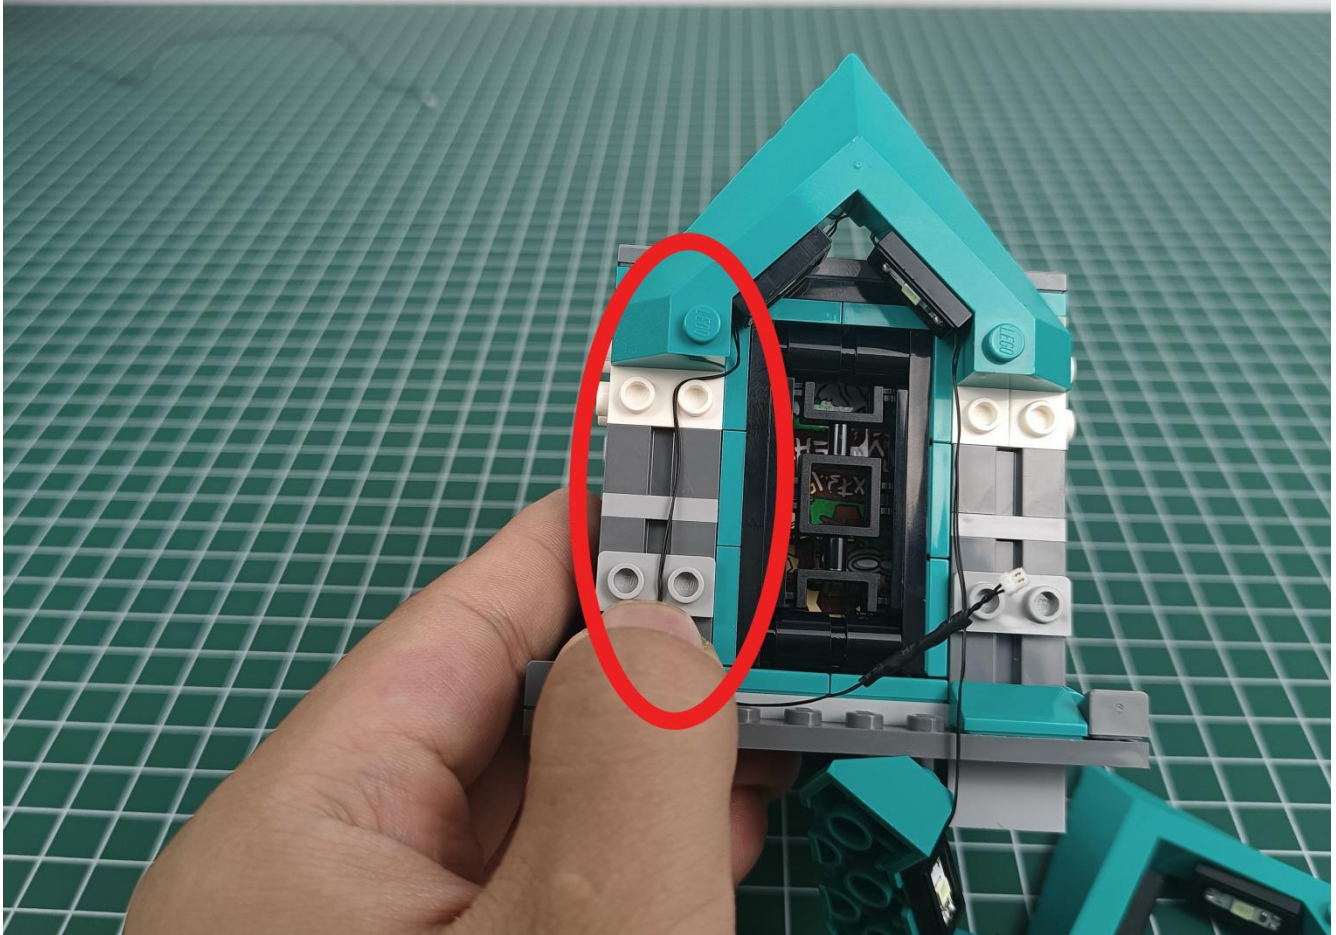

Install the battery, pay attention to the positive and negative poles.

Connect the USB power cord to the battery box.

Take out the 4 expansion boards from the No. 5 bag.

Please pay more attention and carefully using the connector for it is small. The “=” of the 2P interface is aligned with the “=” of the expansion board. The “=” on the expansion board refers to the two outside solder joints, not the two metal pins inside the jack.

Please be careful when installing since the lamp thread is slender. Cannot be pressed against the raised position of the building block. It should pass along the gap, otherwise the lamp wire will be pinched.

Step 2 : Installation

start installation:

Complete install and plug in the power to try it.

Above creative ideas and instructions are provide by our designers.

But we treasure your suggestions or opinions on below.