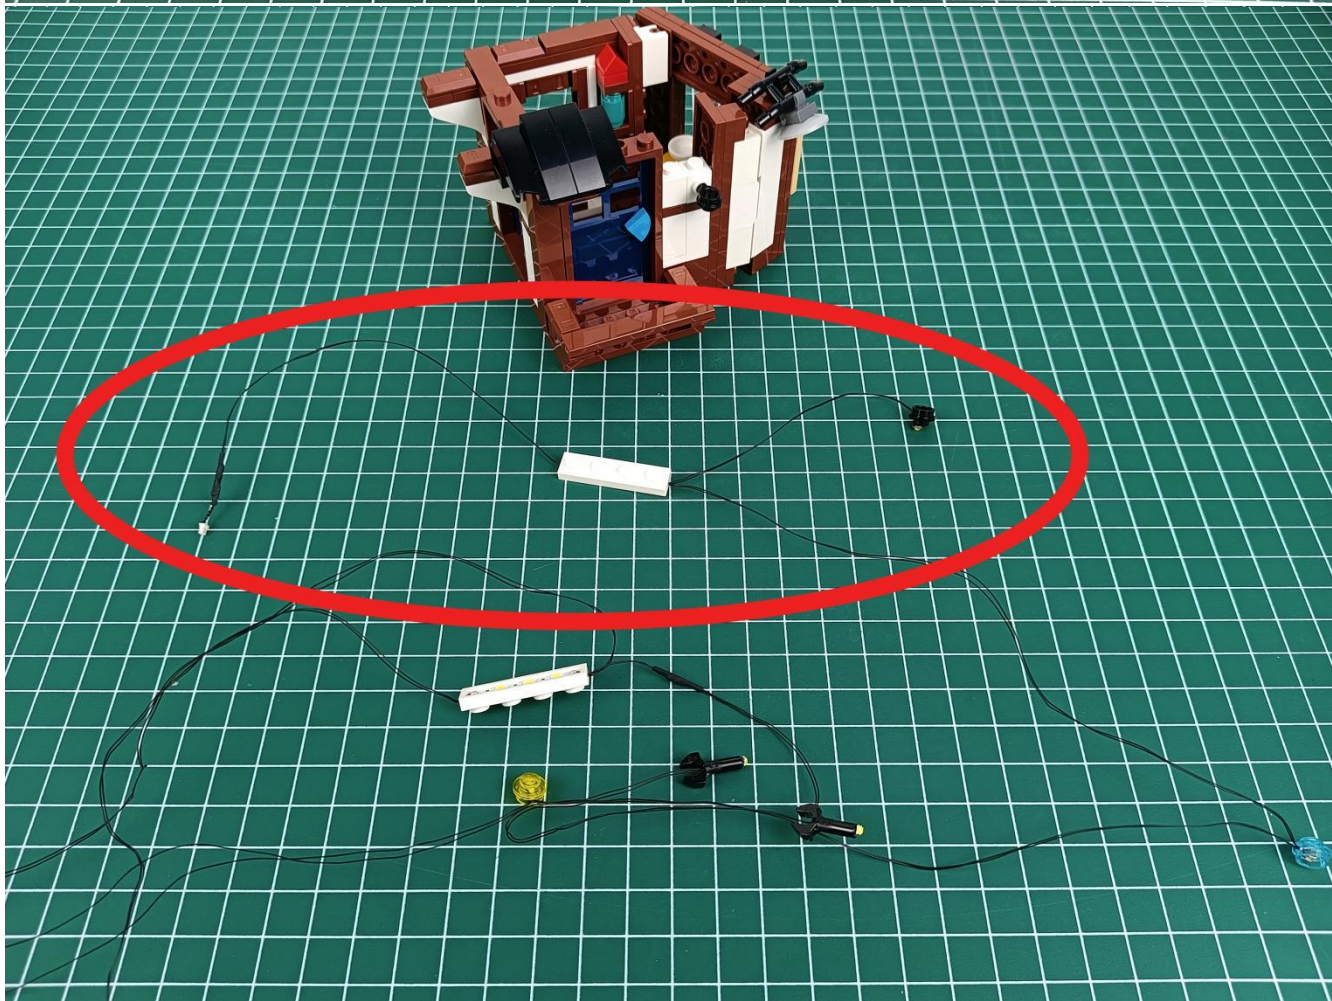

Install the battery, pay attention to the positive and negative poles.

Connect the USB power cord to the battery box.

Take out the 4 expansion boards from the No. 5 bag.

Please pay more attention and carefully using the connector for it is small. The “=” of the 2P interface is aligned with the “=” of the expansion board. The “=” on the expansion board refers to the two outside solder joints, not the two metal pins inside the jack.

Please be careful when installing since the lamp thread is slender. Cannot be pressed against the raised position of the building block. It should pass along the gap, otherwise the lamp wire will be pinched.

Step 2 : Installation

start installation:

Complete install and plug in the power to try it.

Above creative ideas and instructions are provide by our designers.

But we treasure your suggestions or opinions on below.