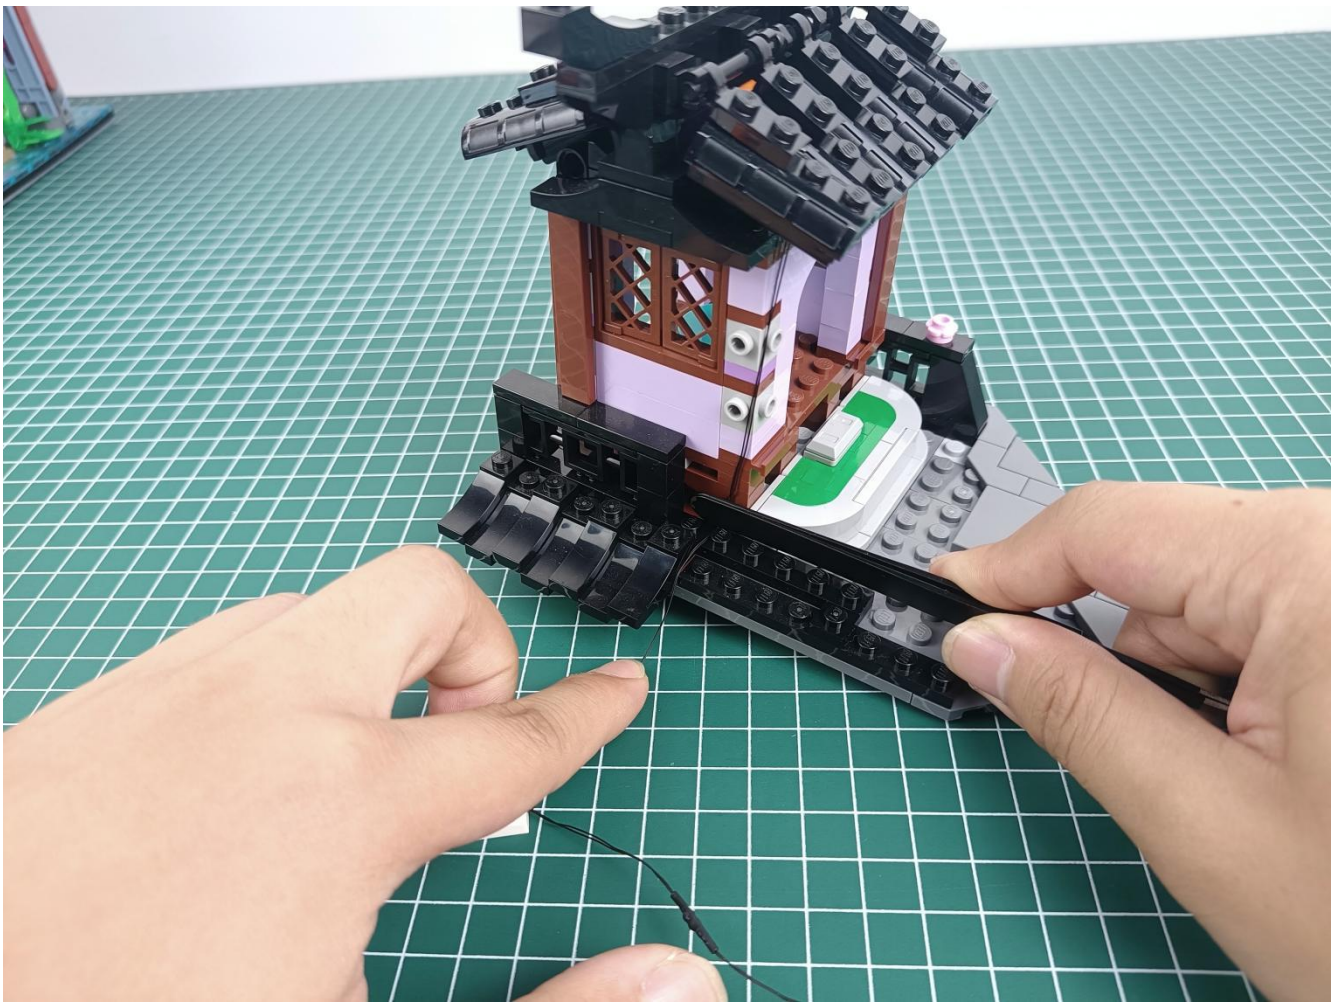

Please be careful when installing since the lamp thread is slender. Cannot be pressed against the raised position of the building block. It should pass along the gap, otherwise the lamp wire will be pinched.

Step 2 : Installation

start installation:

Complete install and plug in the power to try it.

Above creative ideas and instructions are provide by our designers.

But we treasure your suggestions or opinions on below.