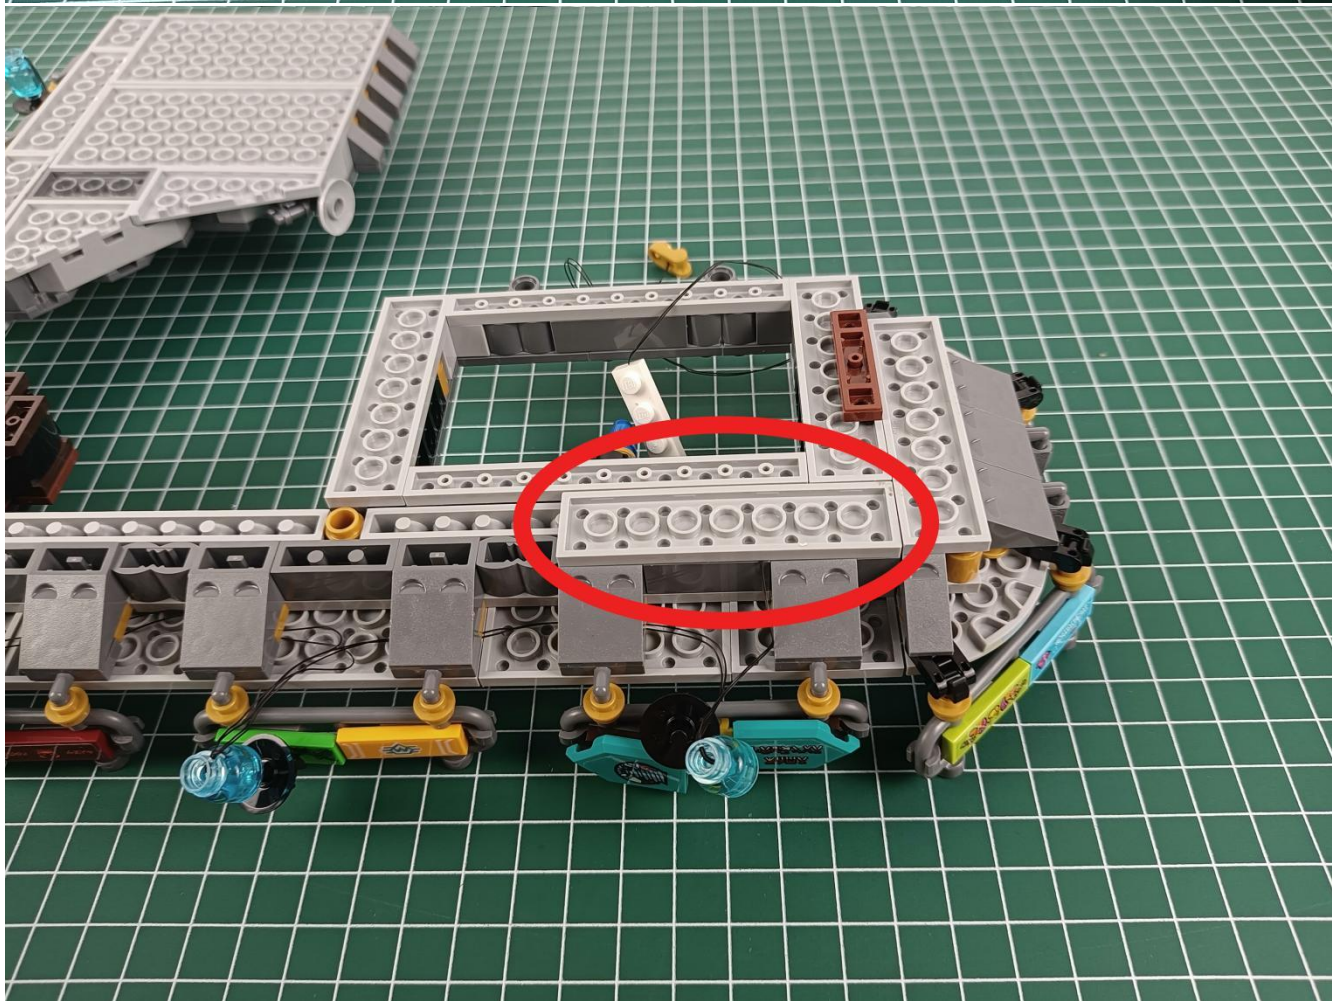

Install the battery, pay attention to the positive and negative poles.

Connect the USB power cord to the battery box.

Take out the 4 expansion boards from the No. 5 bag.

Please pay more attention and carefully using the connector for it is small. The “=” of the 2P interface is aligned with the “=” of the expansion board. The “=” on the expansion board refers to the two outside solder joints, not the two metal pins inside the jack.

Please be careful when installing since the lamp thread is slender. Cannot be pressed against the raised position of the building block. It should pass along the gap, otherwise the lamp wire will be pinched.

Step 2 : Installation

start installation:

Complete install and plug in the power to try it.

Above creative ideas and instructions are provide by our designers.

But we treasure your suggestions or opinions on below.