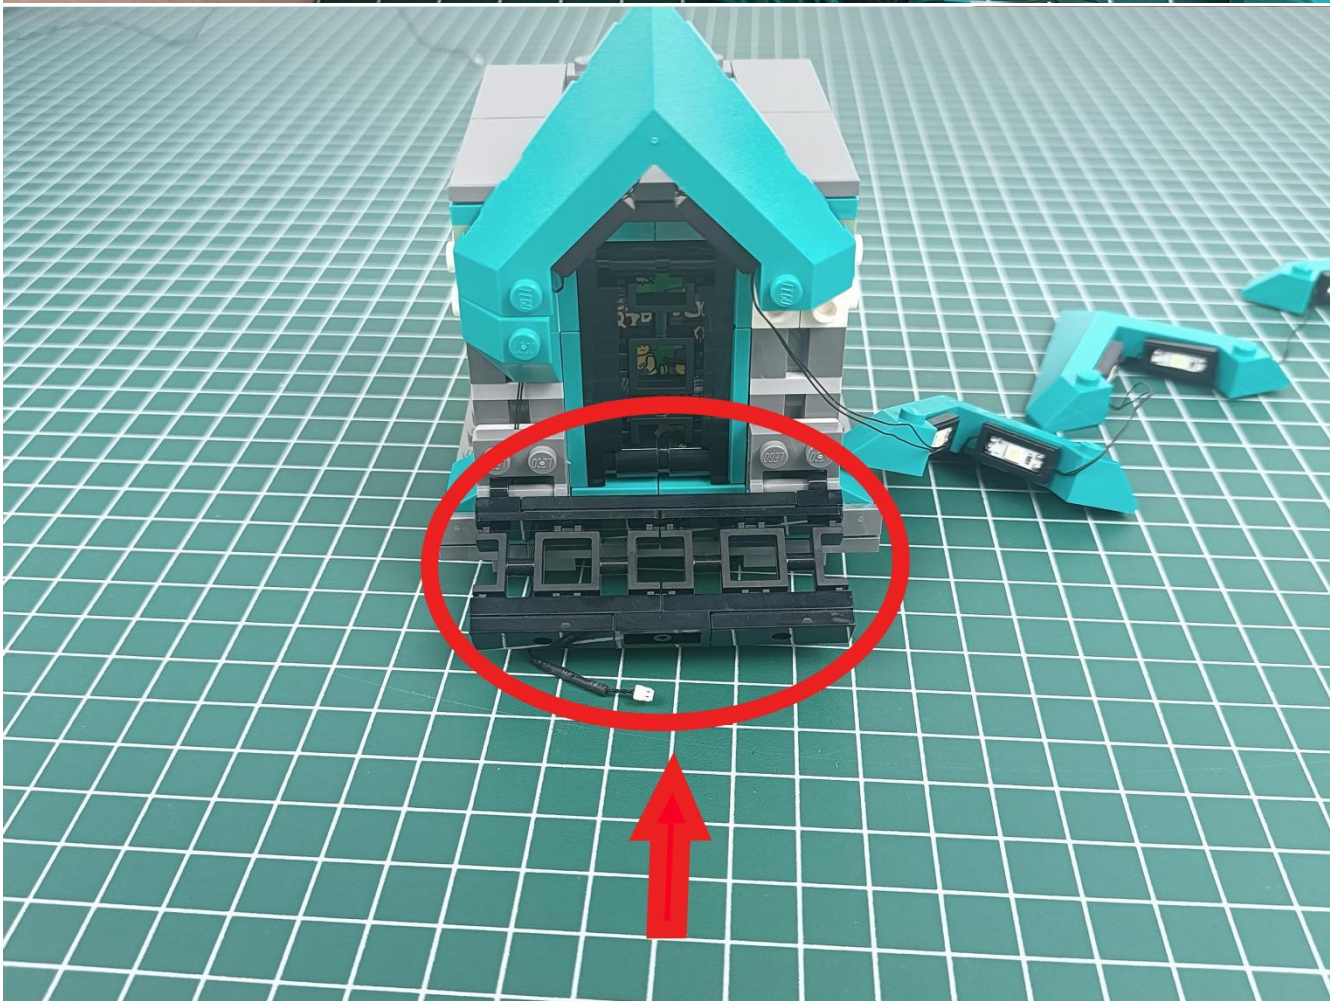

Install the battery, pay attention to the positive and negative poles.

Connect the USB power cord to the battery box.

Take out the 4 expansion boards from the No. 5 bag.

Please pay more attention and carefully using the connector for it is small. The “=” of the 2P interface is aligned with the “=” of the expansion board. The “=” on the expansion board refers to the two outside solder joints, not the two metal pins inside the jack.

Please be careful when installing since the lamp thread is slender. Cannot be pressed against the raised position of the building block. It should pass along the gap, otherwise the lamp wire will be pinched.

Step 2 : Installation

start installation:

Complete install and plug in the power to try it.

Above creative ideas and instructions are provide by our designers.

But we treasure your suggestions or opinions on below.