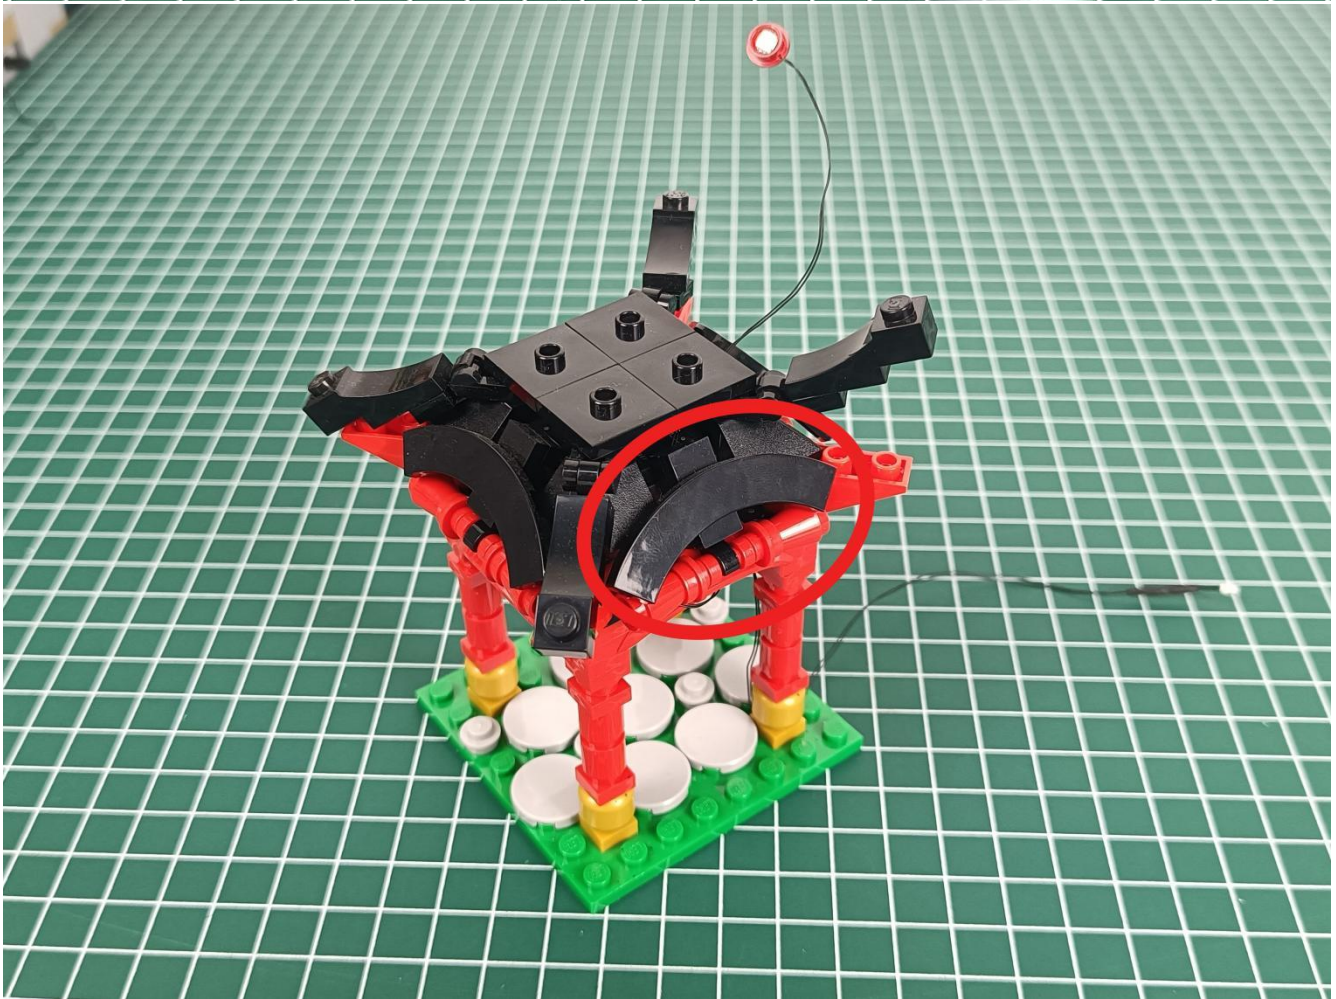

Install the battery, pay attention to the positive and negative poles.

Connect the USB power cord to the battery box.

Take out the 4 expansion boards from the No. 5 bag.

Please pay more attention and carefully using the connector for it is small. The “=” of the 2P interface is aligned with the “=” of the expansion board. The “=” on the expansion board refers to the two outside solder joints, not the two metal pins inside the jack.

Please be careful when installing since the lamp thread is slender. Cannot be pressed against the raised position of the building block. It should pass along the gap, otherwise the lamp wire will be pinched.

Step 2 : Installation

start installation:

Complete install and plug in the power to try it.

Above creative ideas and instructions are provide by our designers.

But we treasure your suggestions or opinions on below.