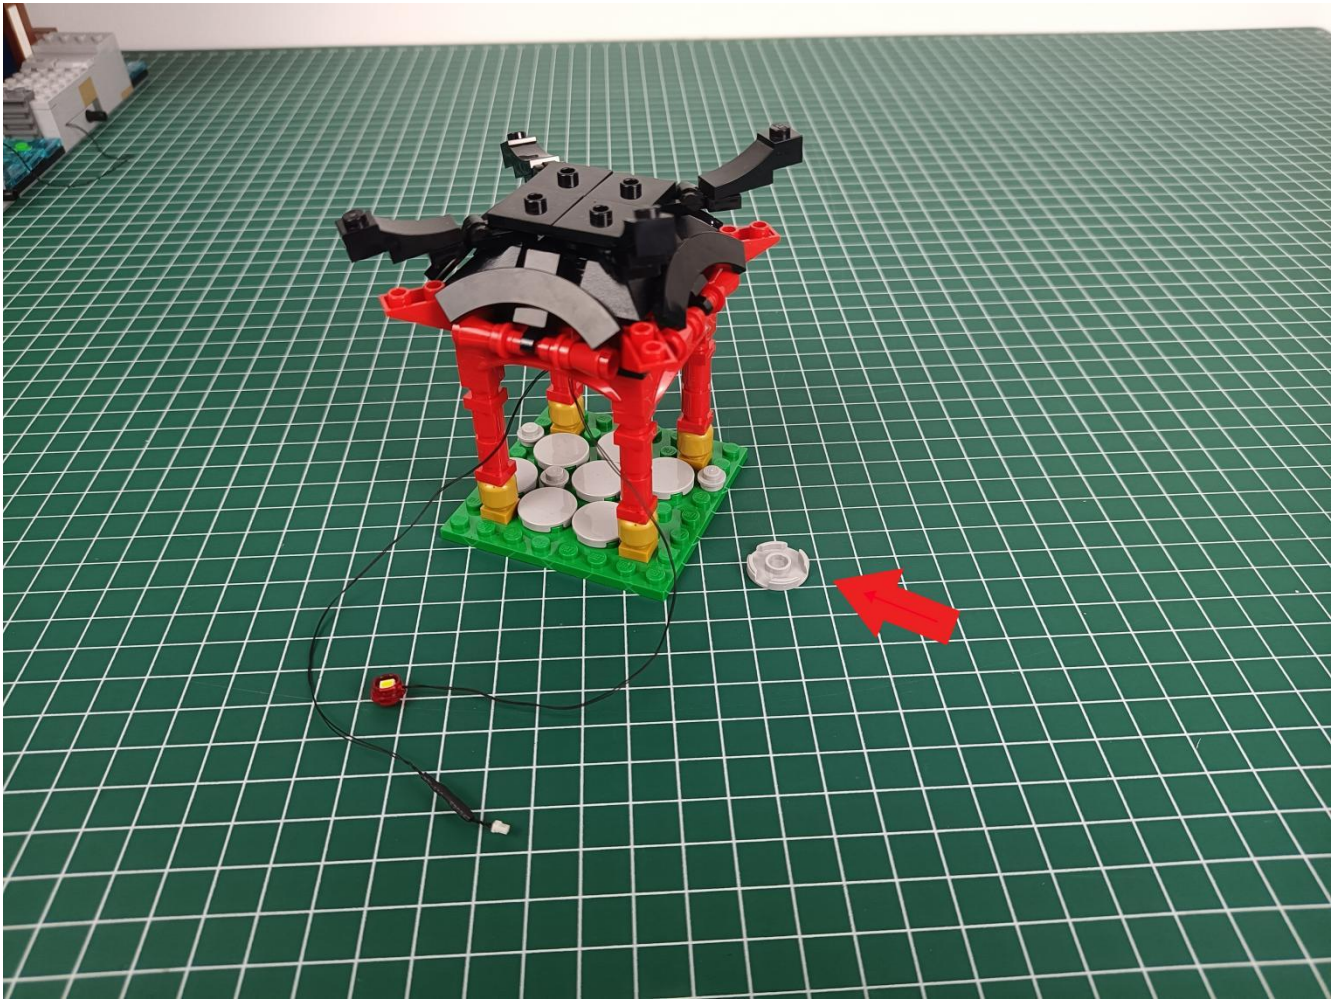

Please be careful when installing since the lamp thread is slender. Cannot be pressed against the raised position of the building block. It should pass along the gap, otherwise the lamp wire will be pinched.

Step 2 : Installation

start installation:

Complete install and plug in the power to try it.

Above creative ideas and instructions are provide by our designers.

But we treasure your suggestions or opinions on below.