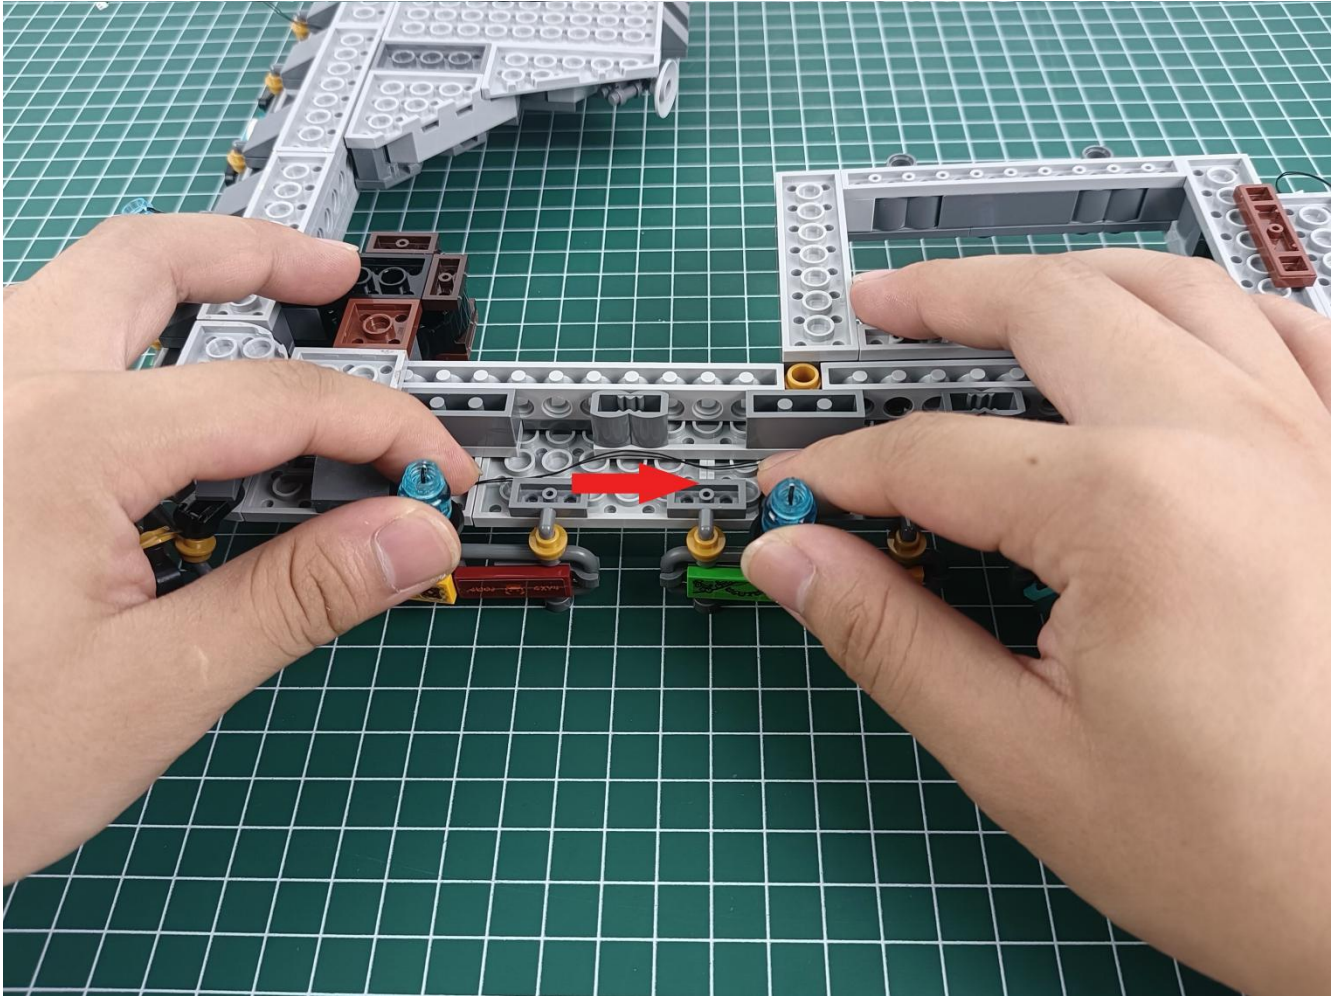

Install the battery, pay attention to the positive and negative poles.

Connect the USB power cord to the battery box.

Take out the 4 expansion boards from the No. 5 bag.

Please pay more attention and carefully using the connector for it is small. The “=” of the 2P interface is aligned with the “=” of the expansion board. The “=” on the expansion board refers to the two outside solder joints, not the two metal pins inside the jack.

Please be careful when installing since the lamp thread is slender. Cannot be pressed against the raised position of the building block. It should pass along the gap, otherwise the lamp wire will be pinched.

Step 2 : Installation

start installation:

Complete install and plug in the power to try it.

Above creative ideas and instructions are provide by our designers.

But we treasure your suggestions or opinions on below.