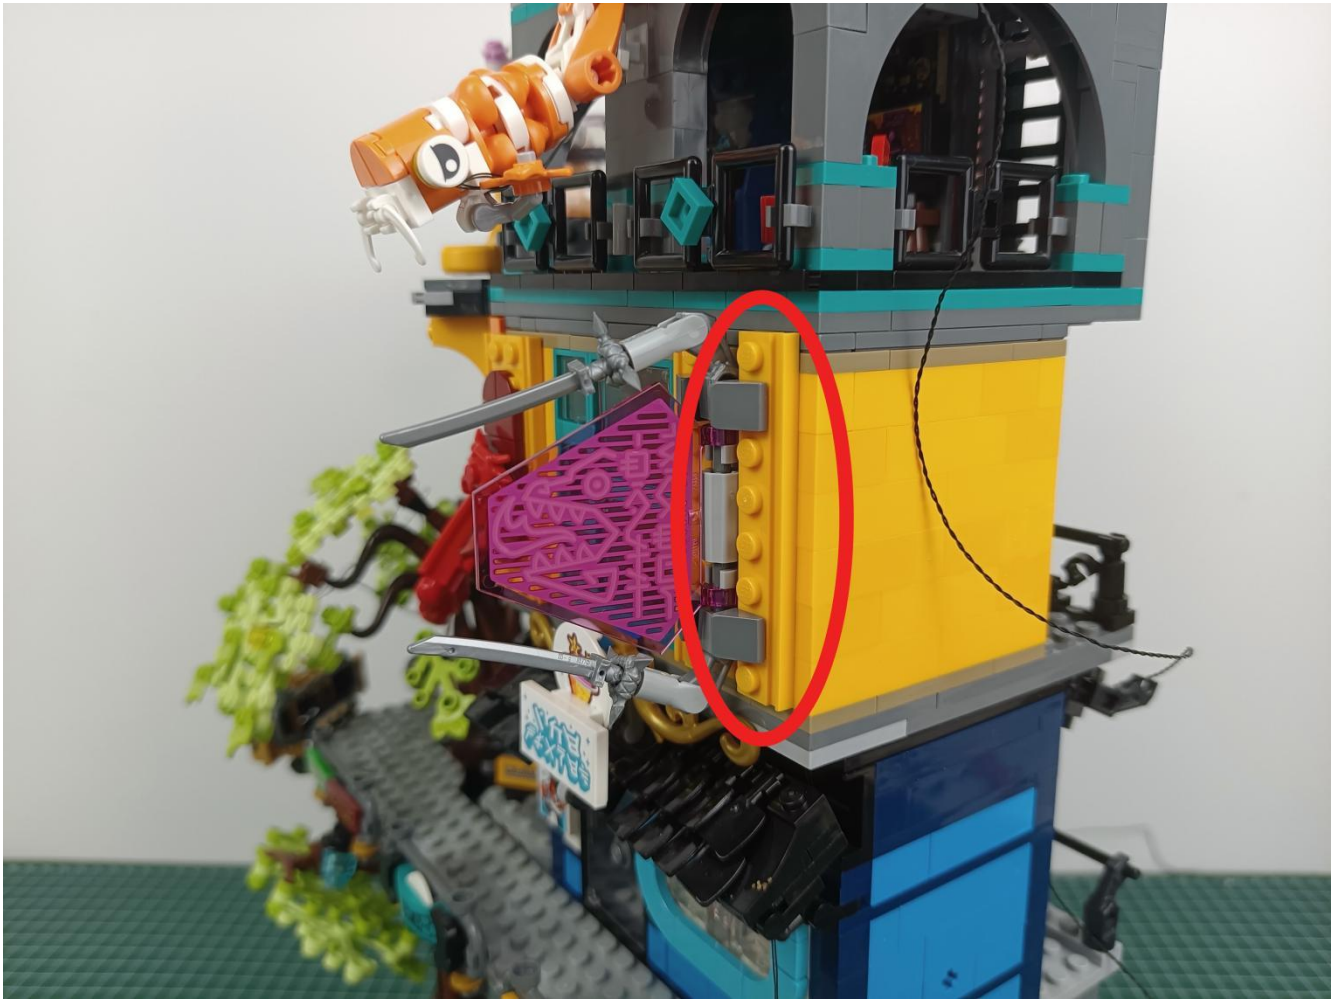

Install the battery, pay attention to the positive and negative poles.

Connect the USB power cord to the battery box.

Take out the 4 expansion boards from the No. 5 bag.

Please pay more attention and carefully using the connector for it is small. The “=” of the 2P interface is aligned with the “=” of the expansion board. The “=” on the expansion board refers to the two outside solder joints, not the two metal pins inside the jack.

Please be careful when installing since the lamp thread is slender. Cannot be pressed against the raised position of the building block. It should pass along the gap, otherwise the lamp wire will be pinched.

Step 2 : Installation

start installation:

Complete install and plug in the power to try it.

Above creative ideas and instructions are provide by our designers.

But we treasure your suggestions or opinions on below.