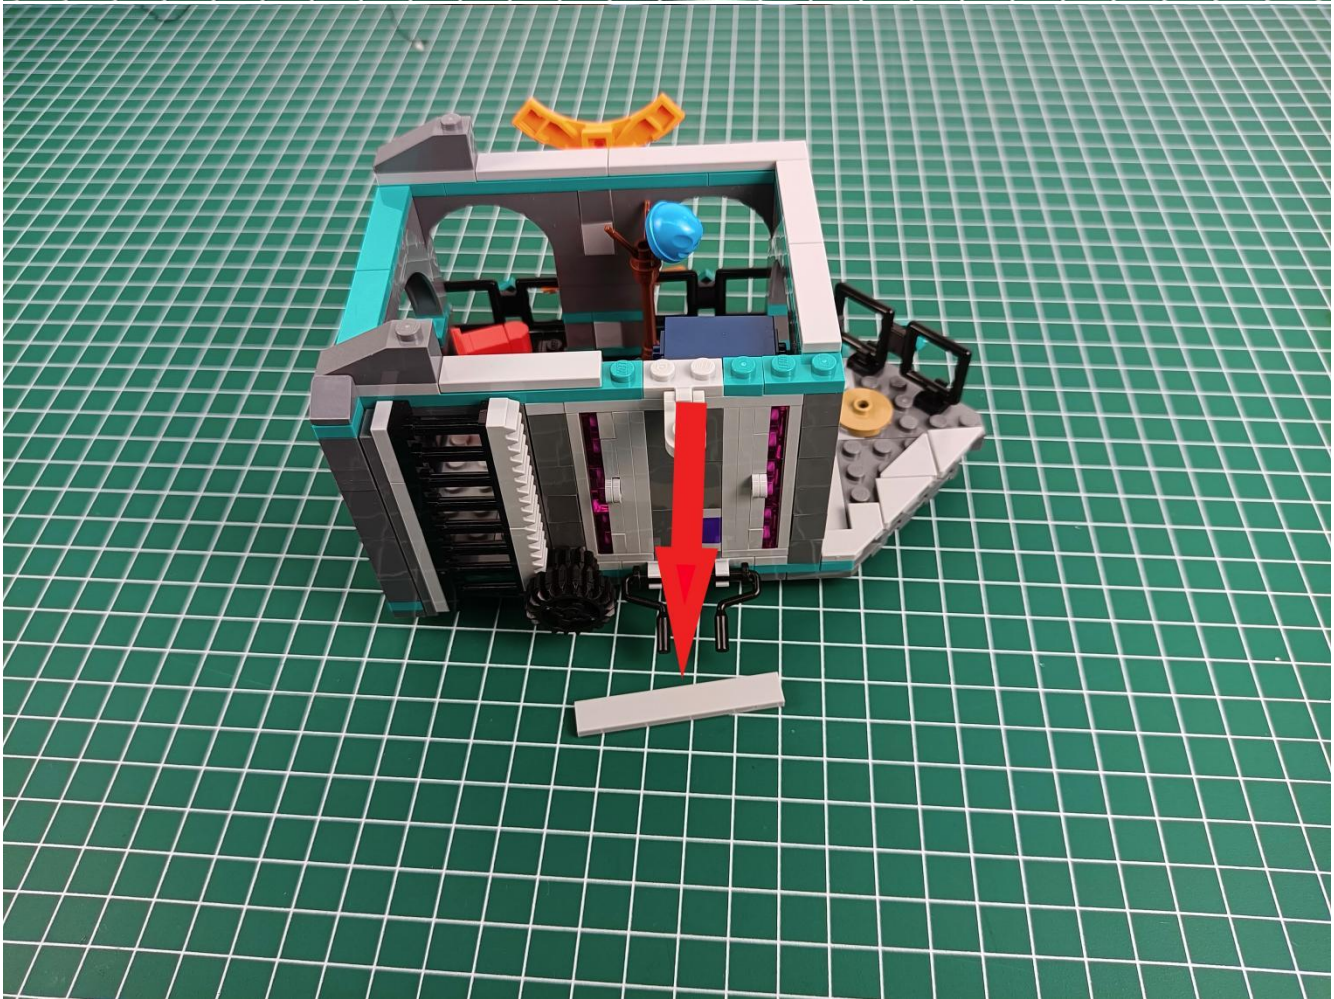

Install the battery, pay attention to the positive and negative poles.

Connect the USB power cord to the battery box.

Take out the 4 expansion boards from the No. 5 bag.

Please pay more attention and carefully using the connector for it is small. The “=” of the 2P interface is aligned with the “=” of the expansion board. The “=” on the expansion board refers to the two outside solder joints, not the two metal pins inside the jack.

Please be careful when installing since the lamp thread is slender. Cannot be pressed against the raised position of the building block. It should pass along the gap, otherwise the lamp wire will be pinched.

Step 2 : Installation

start installation:

Complete install and plug in the power to try it.

Above creative ideas and instructions are provide by our designers.

But we treasure your suggestions or opinions on below.