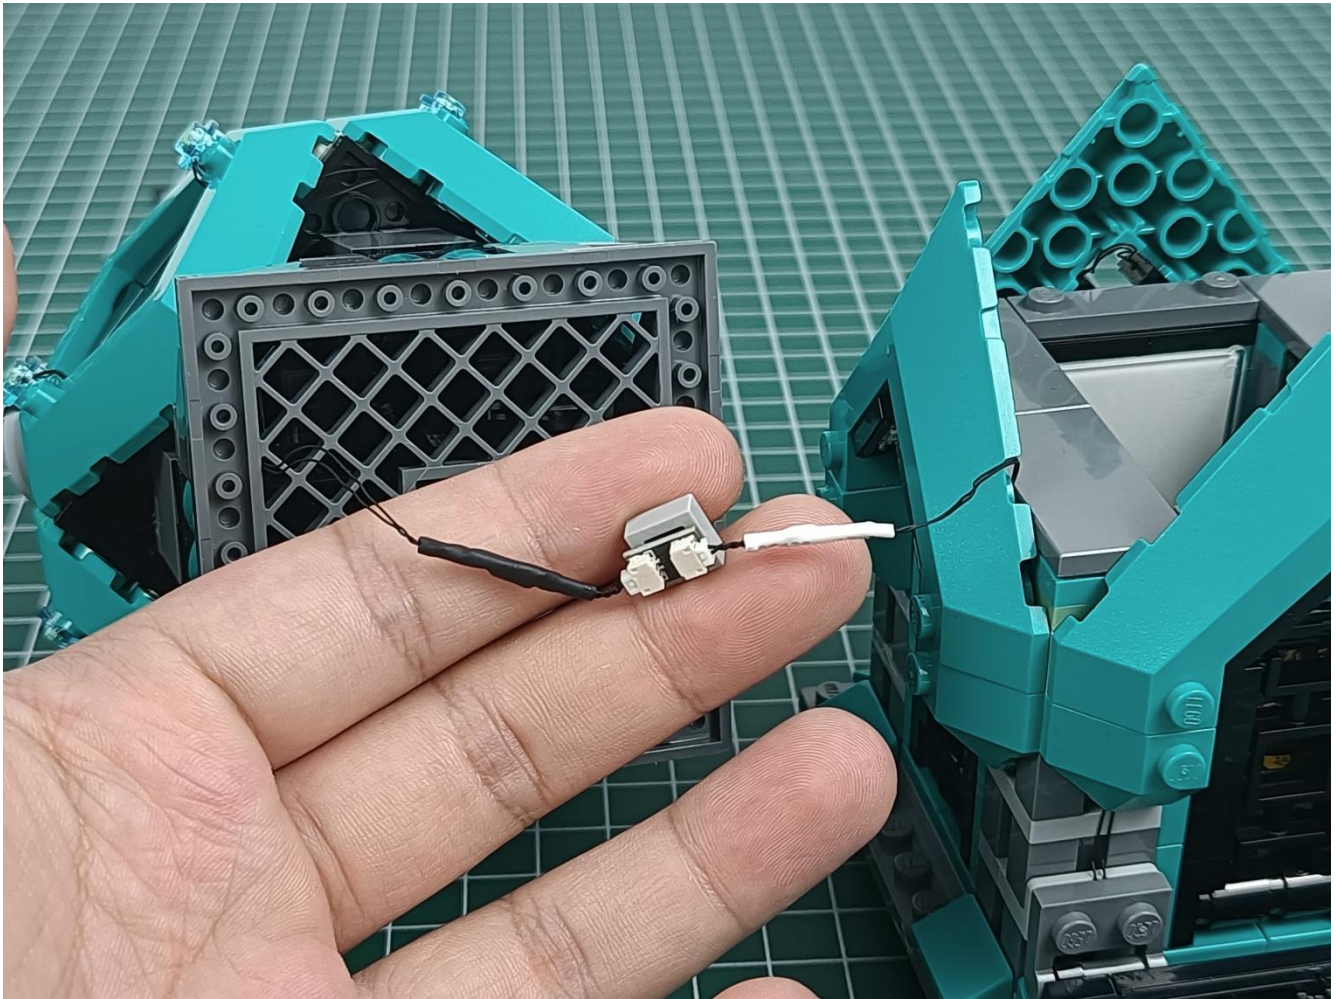

Install the battery, pay attention to the positive and negative poles.

Connect the USB power cord to the battery box.

Take out the 4 expansion boards from the No. 5 bag.

Please pay more attention and carefully using the connector for it is small. The “=” of the 2P interface is aligned with the “=” of the expansion board. The “=” on the expansion board refers to the two outside solder joints, not the two metal pins inside the jack.

Please be careful when installing since the lamp thread is slender. Cannot be pressed against the raised position of the building block. It should pass along the gap, otherwise the lamp wire will be pinched.

Step 2 : Installation

start installation:

Complete install and plug in the power to try it.

Above creative ideas and instructions are provide by our designers.

But we treasure your suggestions or opinions on below.