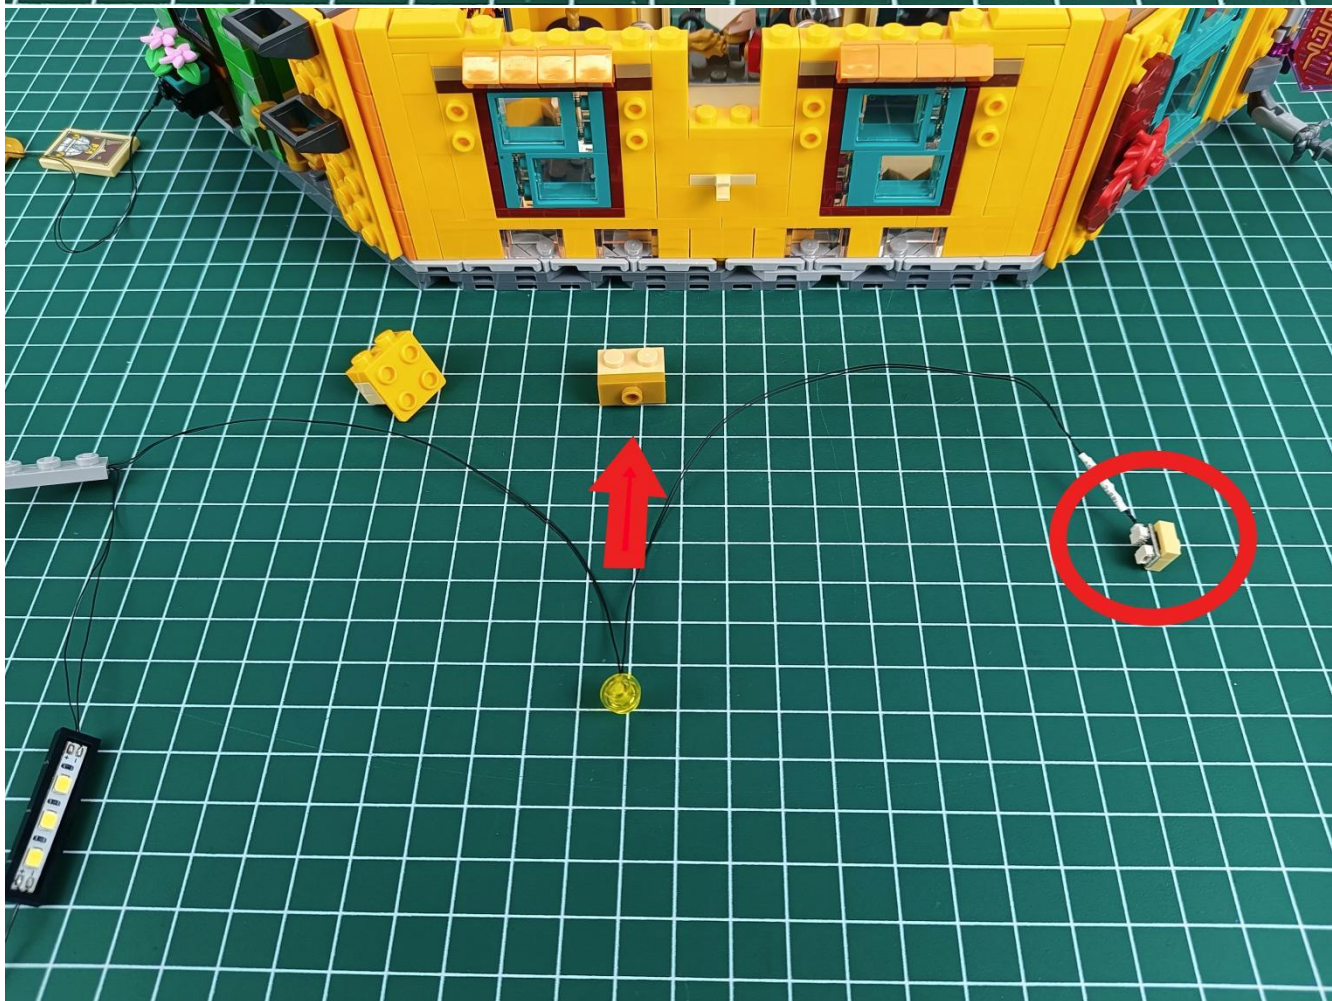

Install the battery, pay attention to the positive and negative poles.

Connect the USB power cord to the battery box.

Take out the 4 expansion boards from the No. 5 bag.

Please pay more attention and carefully using the connector for it is small. The “=” of the 2P interface is aligned with the “=” of the expansion board. The “=” on the expansion board refers to the two outside solder joints, not the two metal pins inside the jack.

Please be careful when installing since the lamp thread is slender. Cannot be pressed against the raised position of the building block. It should pass along the gap, otherwise the lamp wire will be pinched.

Step 2 : Installation

start installation:

Complete install and plug in the power to try it.

Above creative ideas and instructions are provide by our designers.

But we treasure your suggestions or opinions on below.