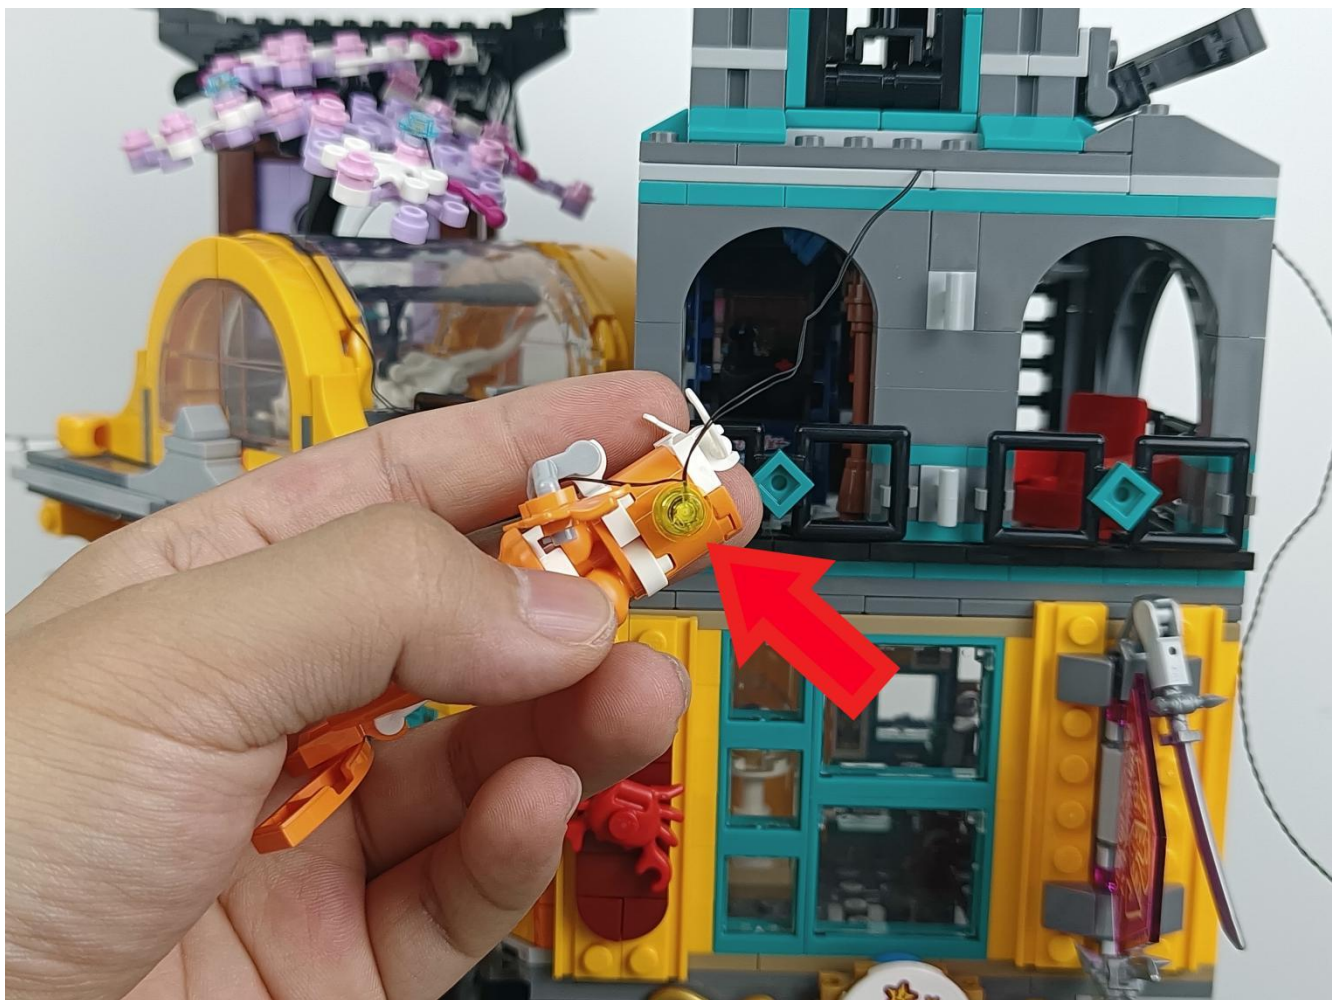

Install the battery, pay attention to the positive and negative poles.

Connect the USB power cord to the battery box.

Take out the 4 expansion boards from the No. 5 bag.

Please pay more attention and carefully using the connector for it is small. The “=” of the 2P interface is aligned with the “=” of the expansion board. The “=” on the expansion board refers to the two outside solder joints, not the two metal pins inside the jack.

Please be careful when installing since the lamp thread is slender. Cannot be pressed against the raised position of the building block. It should pass along the gap, otherwise the lamp wire will be pinched.

Step 2 : Installation

start installation:

Complete install and plug in the power to try it.

Above creative ideas and instructions are provide by our designers.

But we treasure your suggestions or opinions on below.