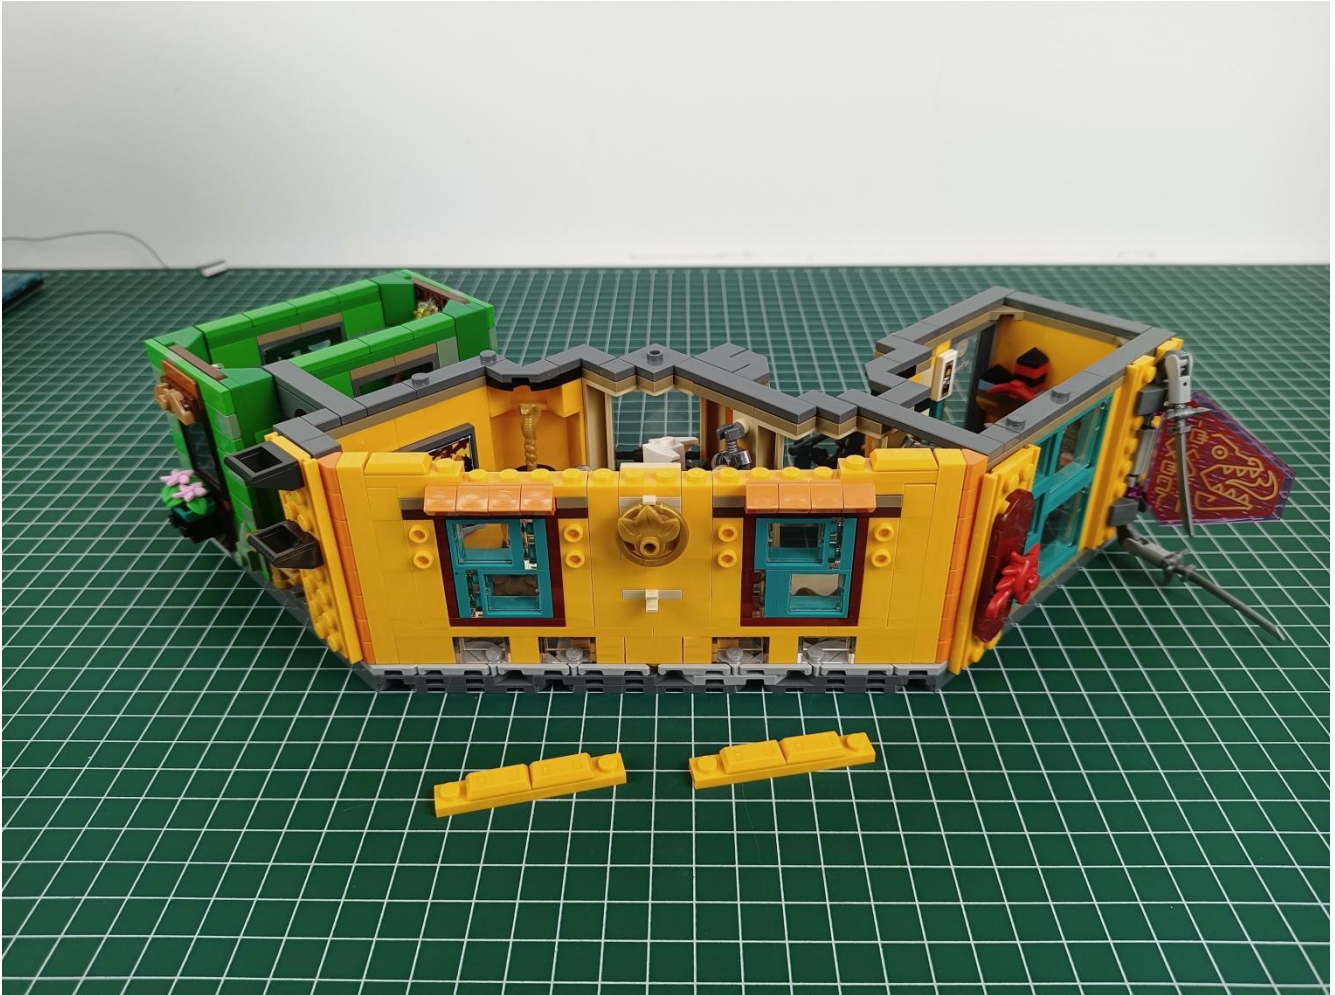

Install the battery, pay attention to the positive and negative poles.

Connect the USB power cord to the battery box.

Take out the 4 expansion boards from the No. 5 bag.

Please pay more attention and carefully using the connector for it is small. The “=” of the 2P interface is aligned with the “=” of the expansion board. The “=” on the expansion board refers to the two outside solder joints, not the two metal pins inside the jack.

Please be careful when installing since the lamp thread is slender. Cannot be pressed against the raised position of the building block. It should pass along the gap, otherwise the lamp wire will be pinched.

Step 2 : Installation

start installation:

Complete install and plug in the power to try it.

Above creative ideas and instructions are provide by our designers.

But we treasure your suggestions or opinions on below.