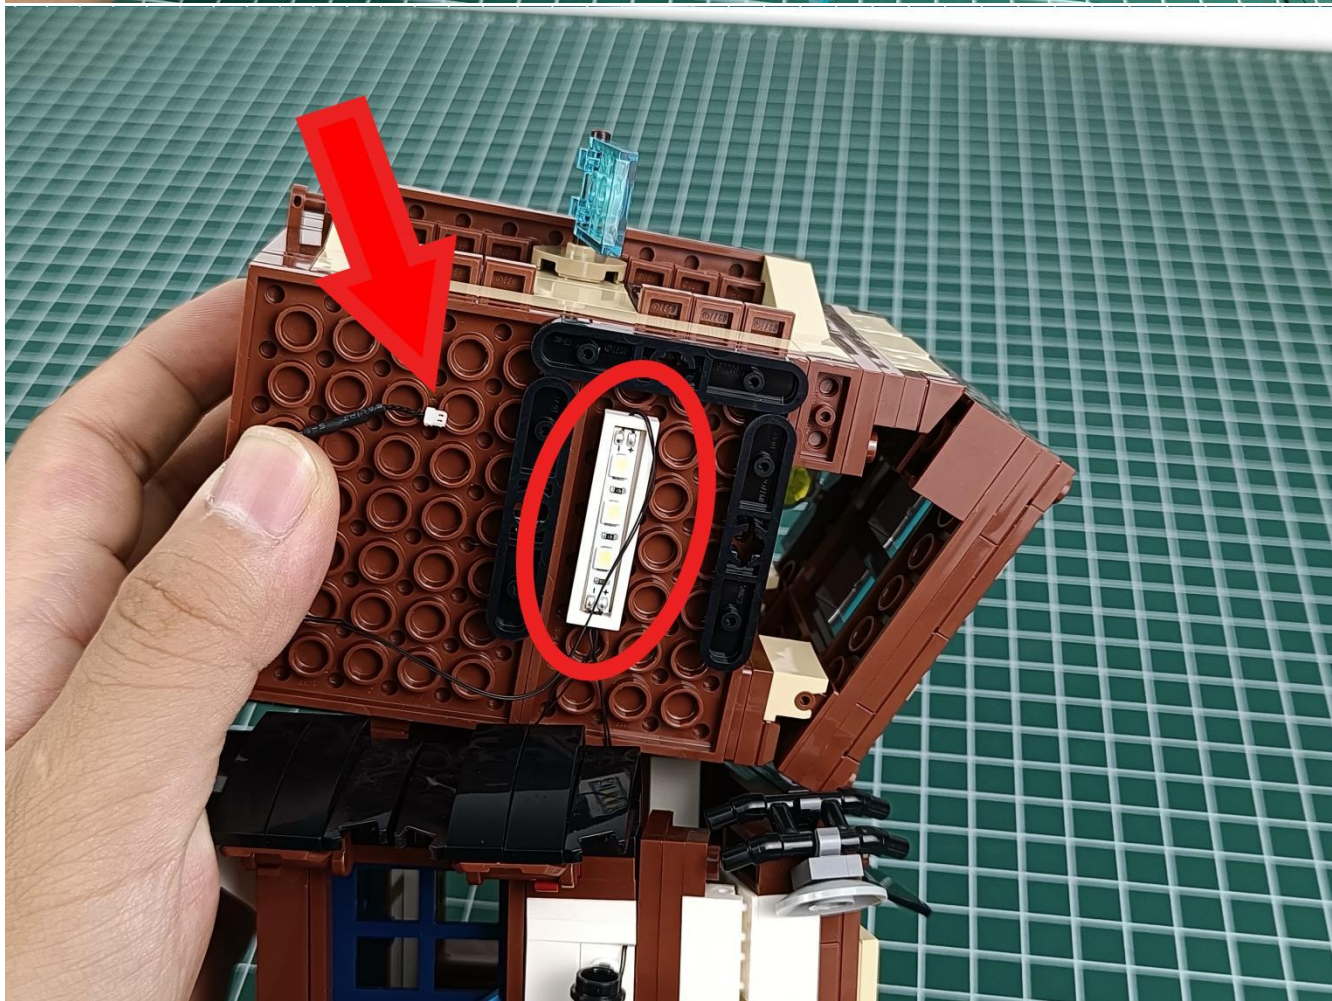

Install the battery, pay attention to the positive and negative poles.

Connect the USB power cord to the battery box.

Take out the 4 expansion boards from the No. 5 bag.

Please pay more attention and carefully using the connector for it is small. The “=” of the 2P interface is aligned with the “=” of the expansion board. The “=” on the expansion board refers to the two outside solder joints, not the two metal pins inside the jack.

Please be careful when installing since the lamp thread is slender. Cannot be pressed against the raised position of the building block. It should pass along the gap, otherwise the lamp wire will be pinched.

Step 2 : Installation

start installation:

Complete install and plug in the power to try it.

Above creative ideas and instructions are provide by our designers.

But we treasure your suggestions or opinions on below.