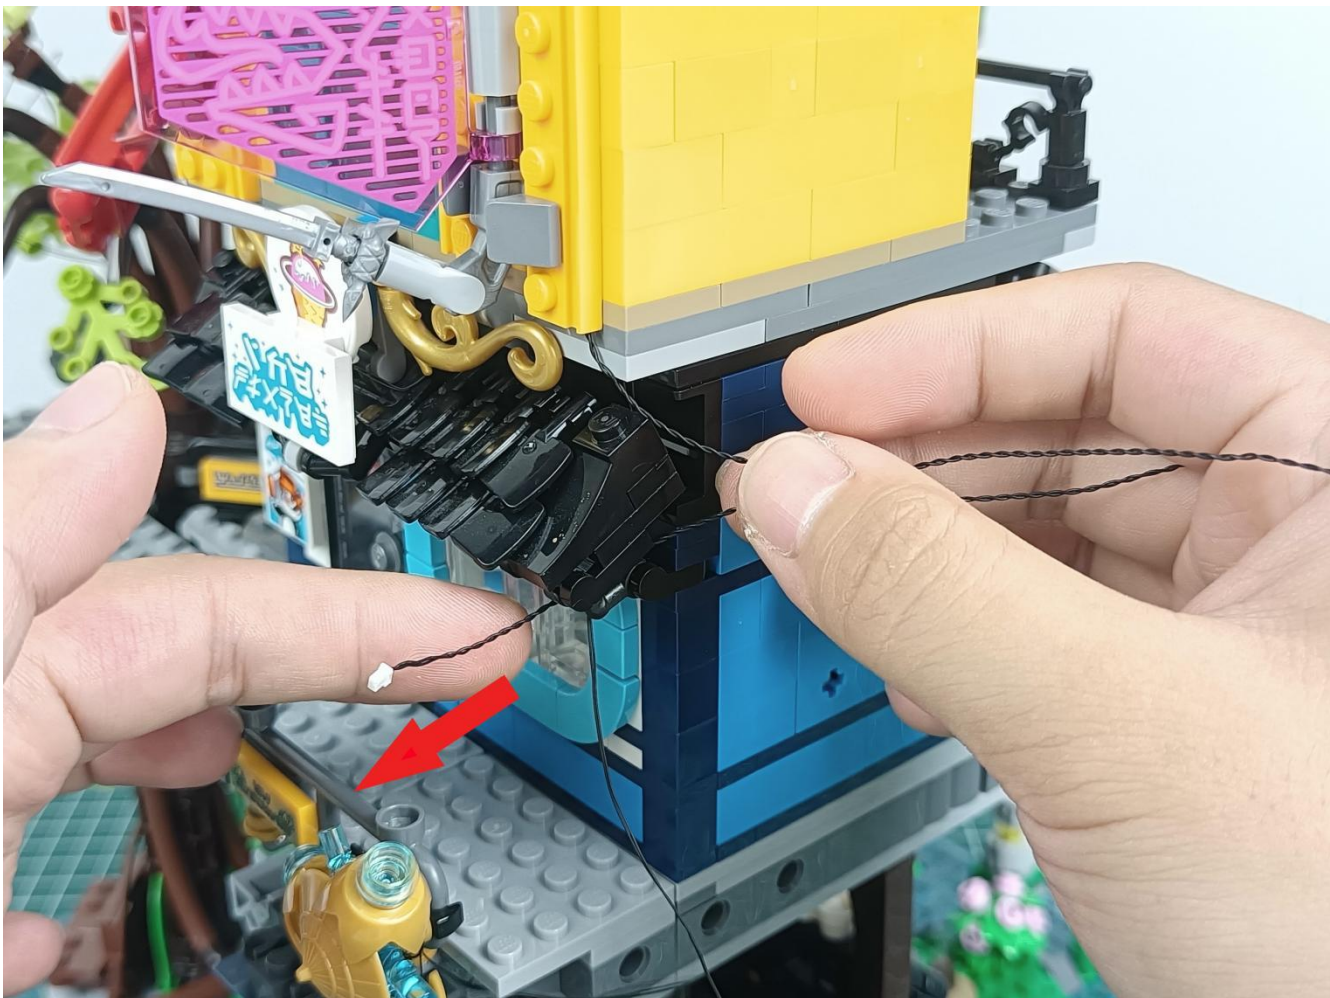

Install the battery, pay attention to the positive and negative poles.

Connect the USB power cord to the battery box.

Take out the 4 expansion boards from the No. 5 bag.

Please pay more attention and carefully using the connector for it is small. The “=” of the 2P interface is aligned with the “=” of the expansion board. The “=” on the expansion board refers to the two outside solder joints, not the two metal pins inside the jack.

Please be careful when installing since the lamp thread is slender. Cannot be pressed against the raised position of the building block. It should pass along the gap, otherwise the lamp wire will be pinched.

Step 2 : Installation

start installation:

Complete install and plug in the power to try it.

Above creative ideas and instructions are provide by our designers.

But we treasure your suggestions or opinions on below.