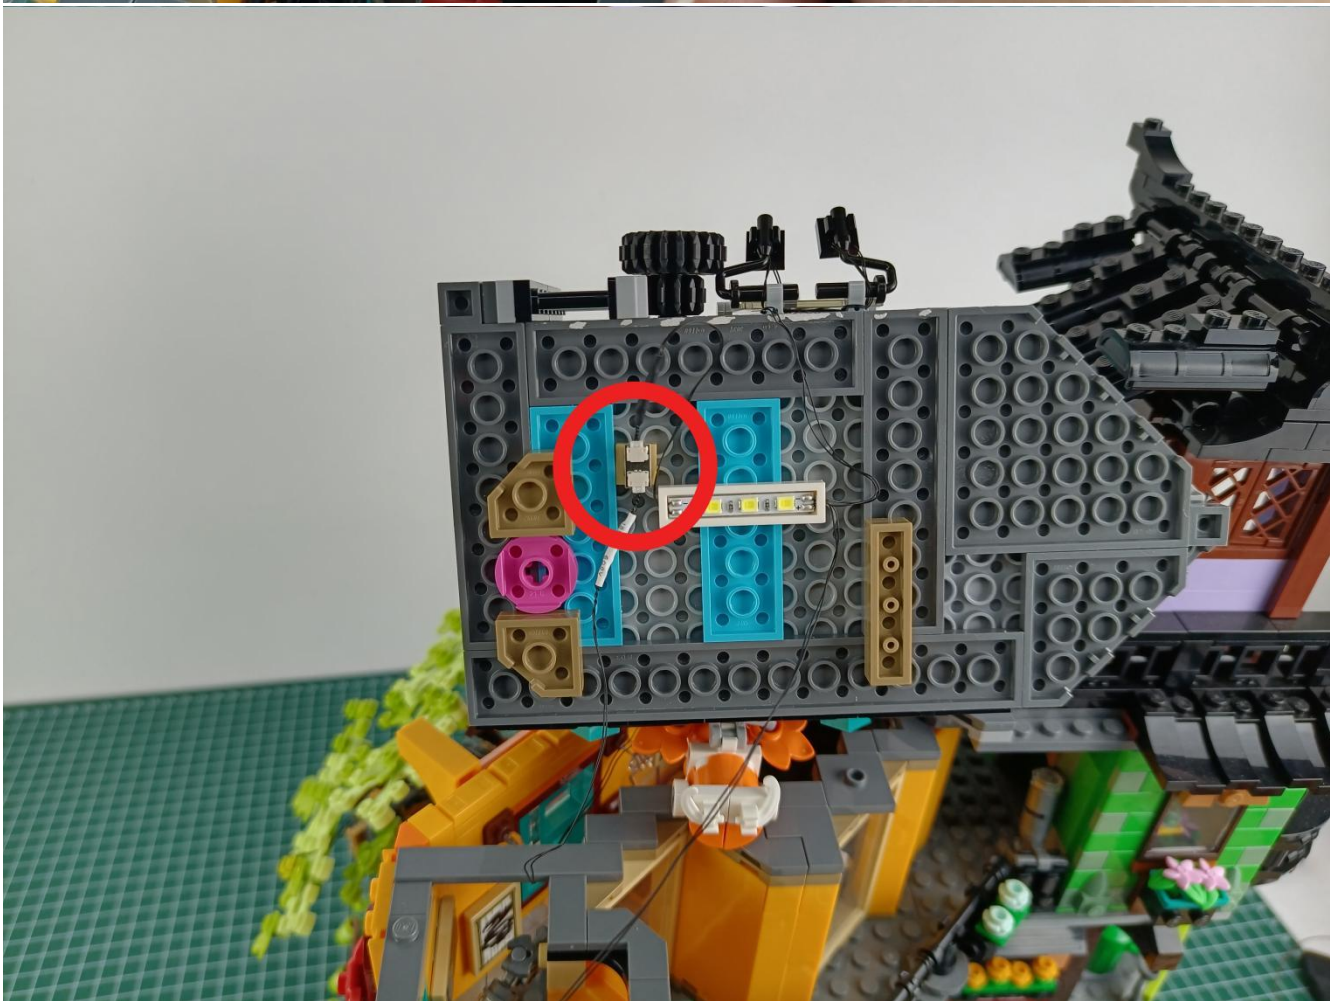

Install the battery, pay attention to the positive and negative poles.

Connect the USB power cord to the battery box.

Take out the 4 expansion boards from the No. 5 bag.

Please pay more attention and carefully using the connector for it is small. The “=” of the 2P interface is aligned with the “=” of the expansion board. The “=” on the expansion board refers to the two outside solder joints, not the two metal pins inside the jack.

Please be careful when installing since the lamp thread is slender. Cannot be pressed against the raised position of the building block. It should pass along the gap, otherwise the lamp wire will be pinched.

Step 2 : Installation

start installation:

Complete install and plug in the power to try it.

Above creative ideas and instructions are provide by our designers.

But we treasure your suggestions or opinions on below.