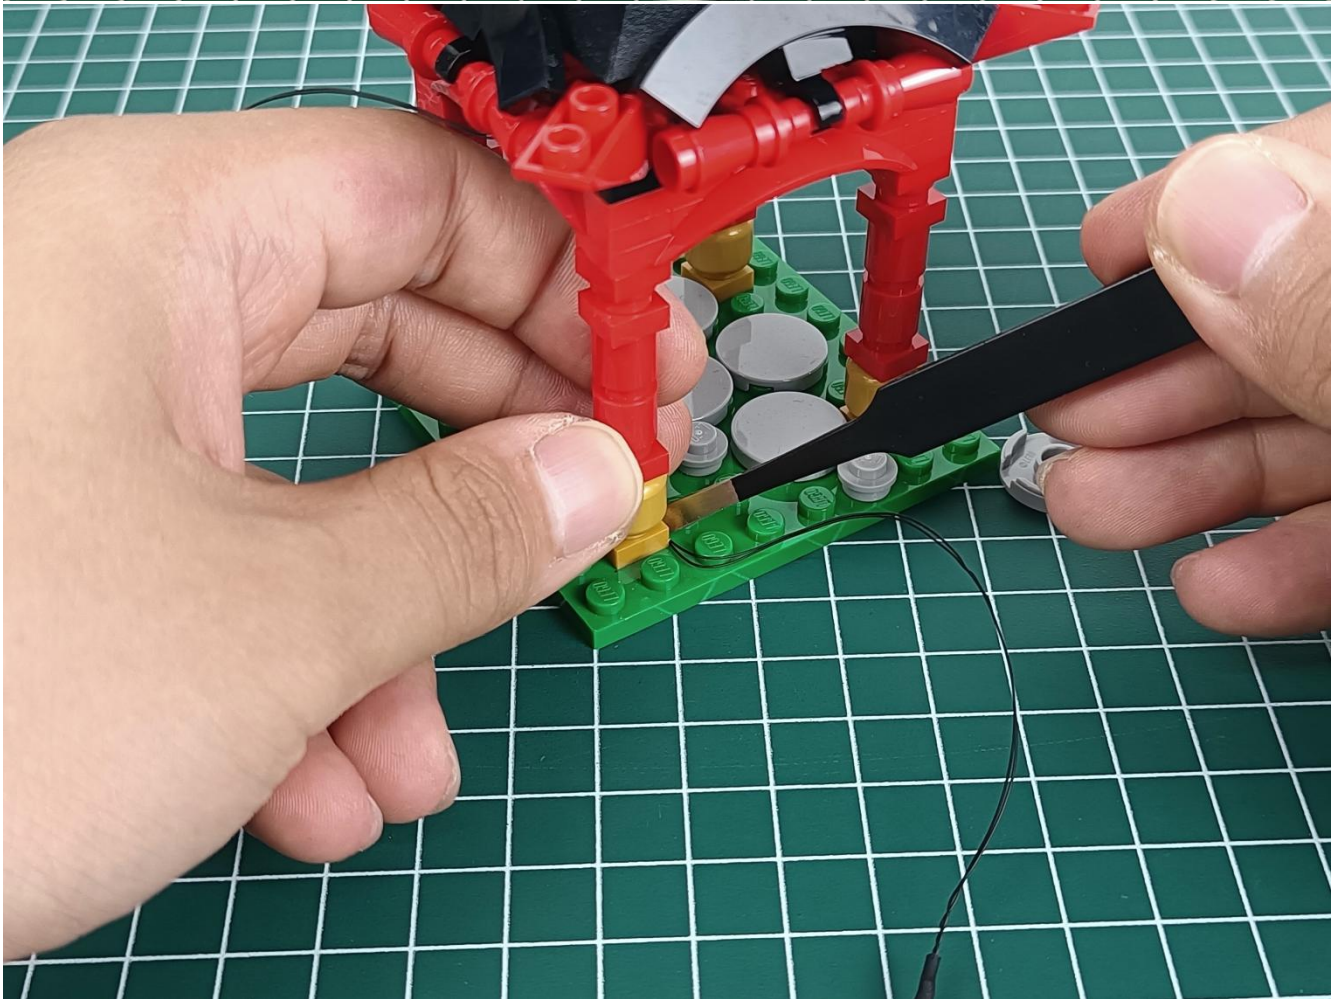

Please be careful when installing since the lamp thread is slender. Cannot be pressed against the raised position of the building block. It should pass along the gap, otherwise the lamp wire will be pinched.

Step 2 : Installation

start installation:

Complete install and plug in the power to try it.

Above creative ideas and instructions are provide by our designers.

But we treasure your suggestions or opinions on below.