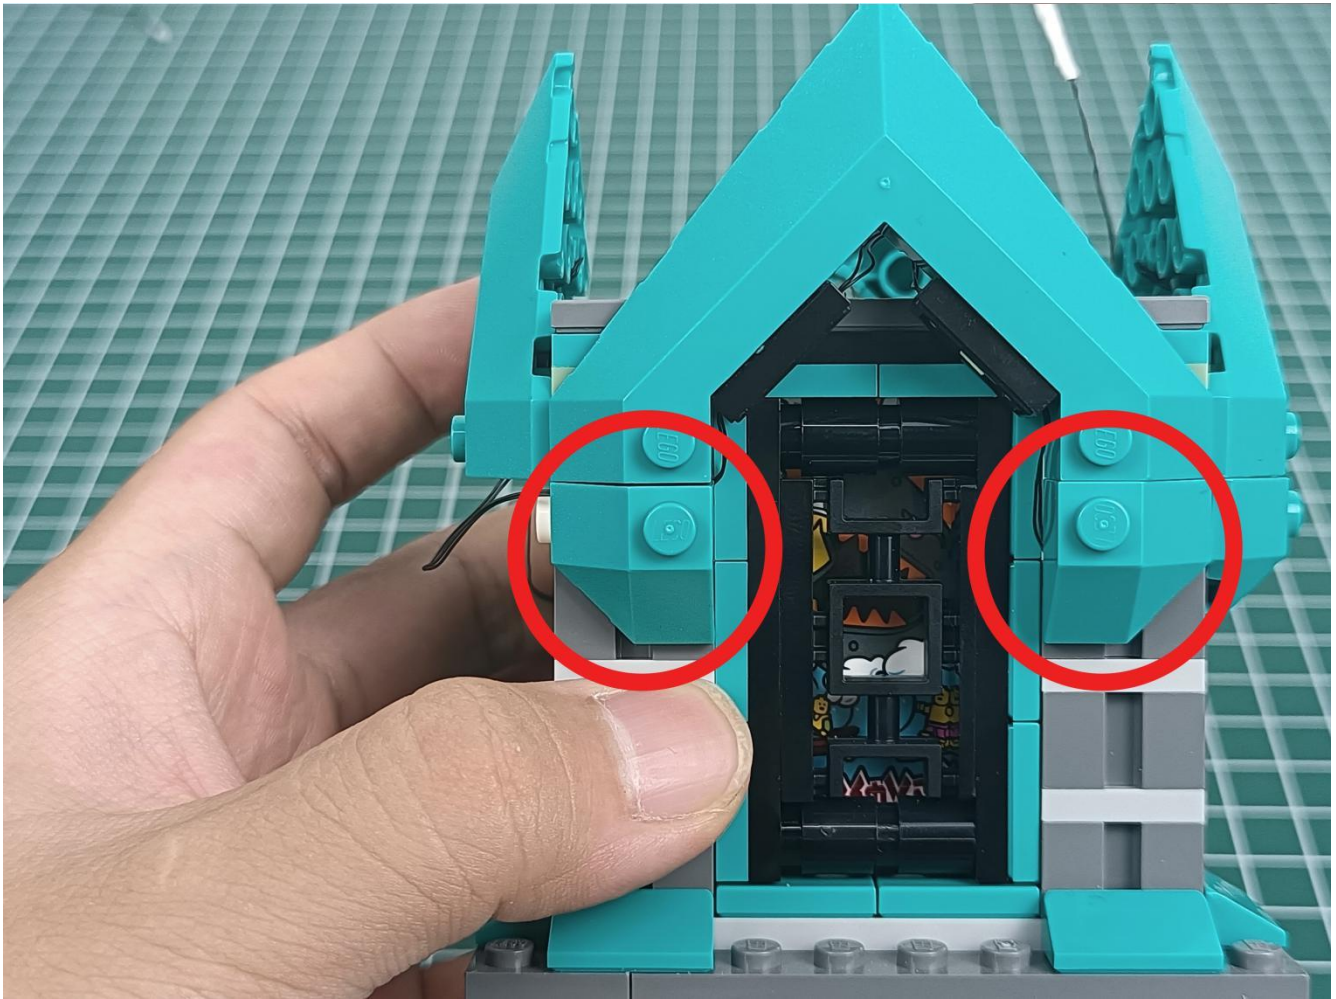

Install the battery, pay attention to the positive and negative poles.

Connect the USB power cord to the battery box.

Take out the 4 expansion boards from the No. 5 bag.

Please pay more attention and carefully using the connector for it is small. The “=” of the 2P interface is aligned with the “=” of the expansion board. The “=” on the expansion board refers to the two outside solder joints, not the two metal pins inside the jack.

Please be careful when installing since the lamp thread is slender. Cannot be pressed against the raised position of the building block. It should pass along the gap, otherwise the lamp wire will be pinched.

Step 2 : Installation

start installation:

Complete install and plug in the power to try it.

Above creative ideas and instructions are provide by our designers.

But we treasure your suggestions or opinions on below.