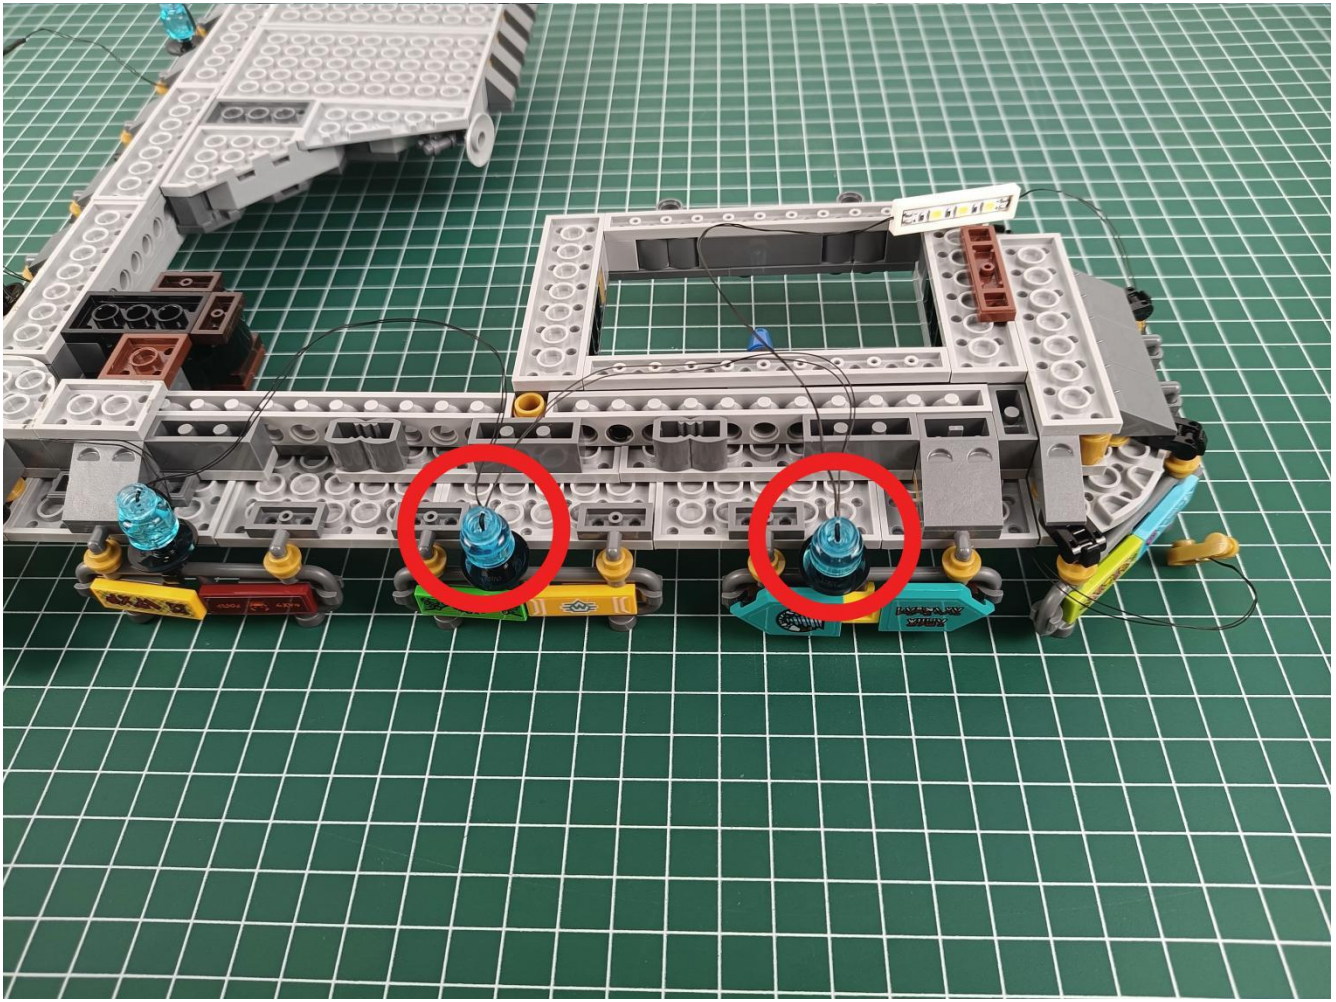

Install the battery, pay attention to the positive and negative poles.

Connect the USB power cord to the battery box.

Take out the 4 expansion boards from the No. 5 bag.

Please pay more attention and carefully using the connector for it is small. The “=” of the 2P interface is aligned with the “=” of the expansion board. The “=” on the expansion board refers to the two outside solder joints, not the two metal pins inside the jack.

Please be careful when installing since the lamp thread is slender. Cannot be pressed against the raised position of the building block. It should pass along the gap, otherwise the lamp wire will be pinched.

Step 2 : Installation

start installation:

Complete install and plug in the power to try it.

Above creative ideas and instructions are provide by our designers.

But we treasure your suggestions or opinions on below.