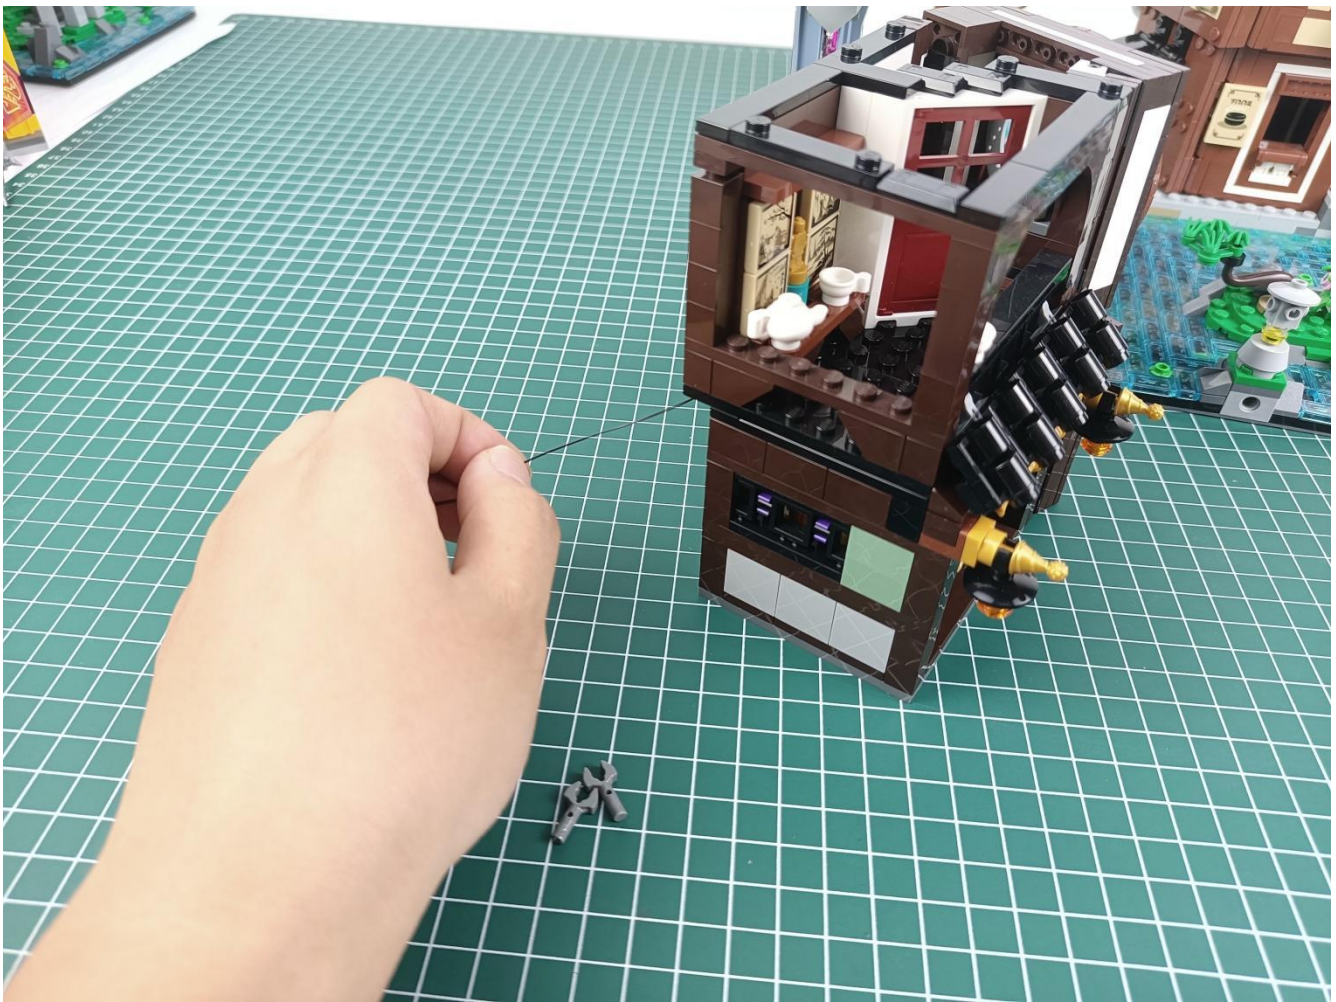

Please be careful when installing since the lamp thread is slender. Cannot be pressed against the raised position of the building block. It should pass along the gap, otherwise the lamp wire will be pinched.

Step 2 : Installation

start installation:

Complete install and plug in the power to try it.

Above creative ideas and instructions are provide by our designers.

But we treasure your suggestions or opinions on below.