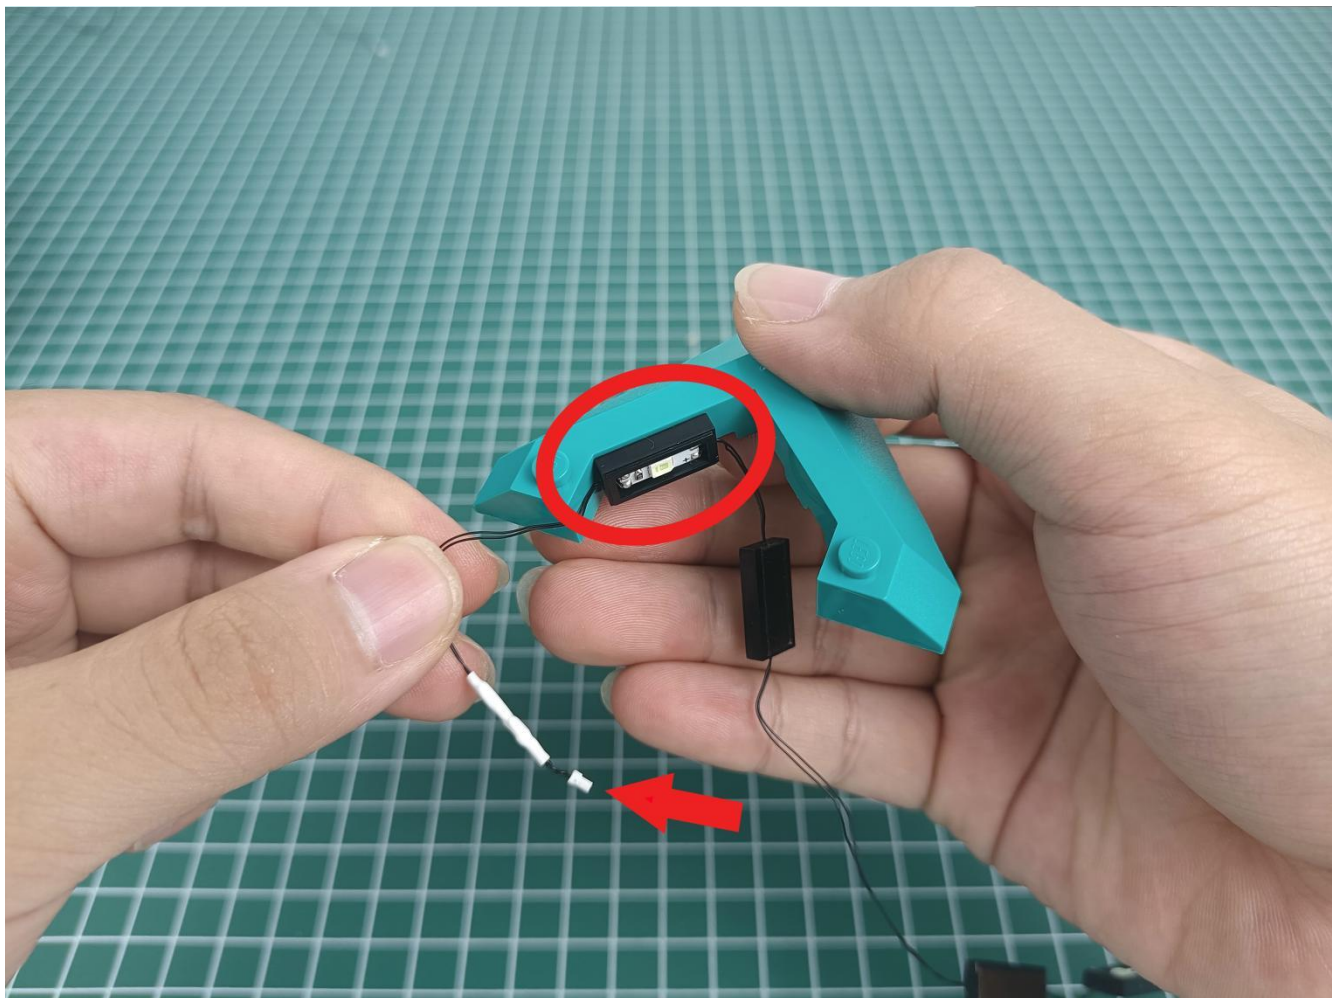

Install the battery, pay attention to the positive and negative poles.

Connect the USB power cord to the battery box.

Take out the 4 expansion boards from the No. 5 bag.

Please pay more attention and carefully using the connector for it is small. The “=” of the 2P interface is aligned with the “=” of the expansion board. The “=” on the expansion board refers to the two outside solder joints, not the two metal pins inside the jack.

Please be careful when installing since the lamp thread is slender. Cannot be pressed against the raised position of the building block. It should pass along the gap, otherwise the lamp wire will be pinched.

Step 2 : Installation

start installation:

Complete install and plug in the power to try it.

Above creative ideas and instructions are provide by our designers.

But we treasure your suggestions or opinions on below.