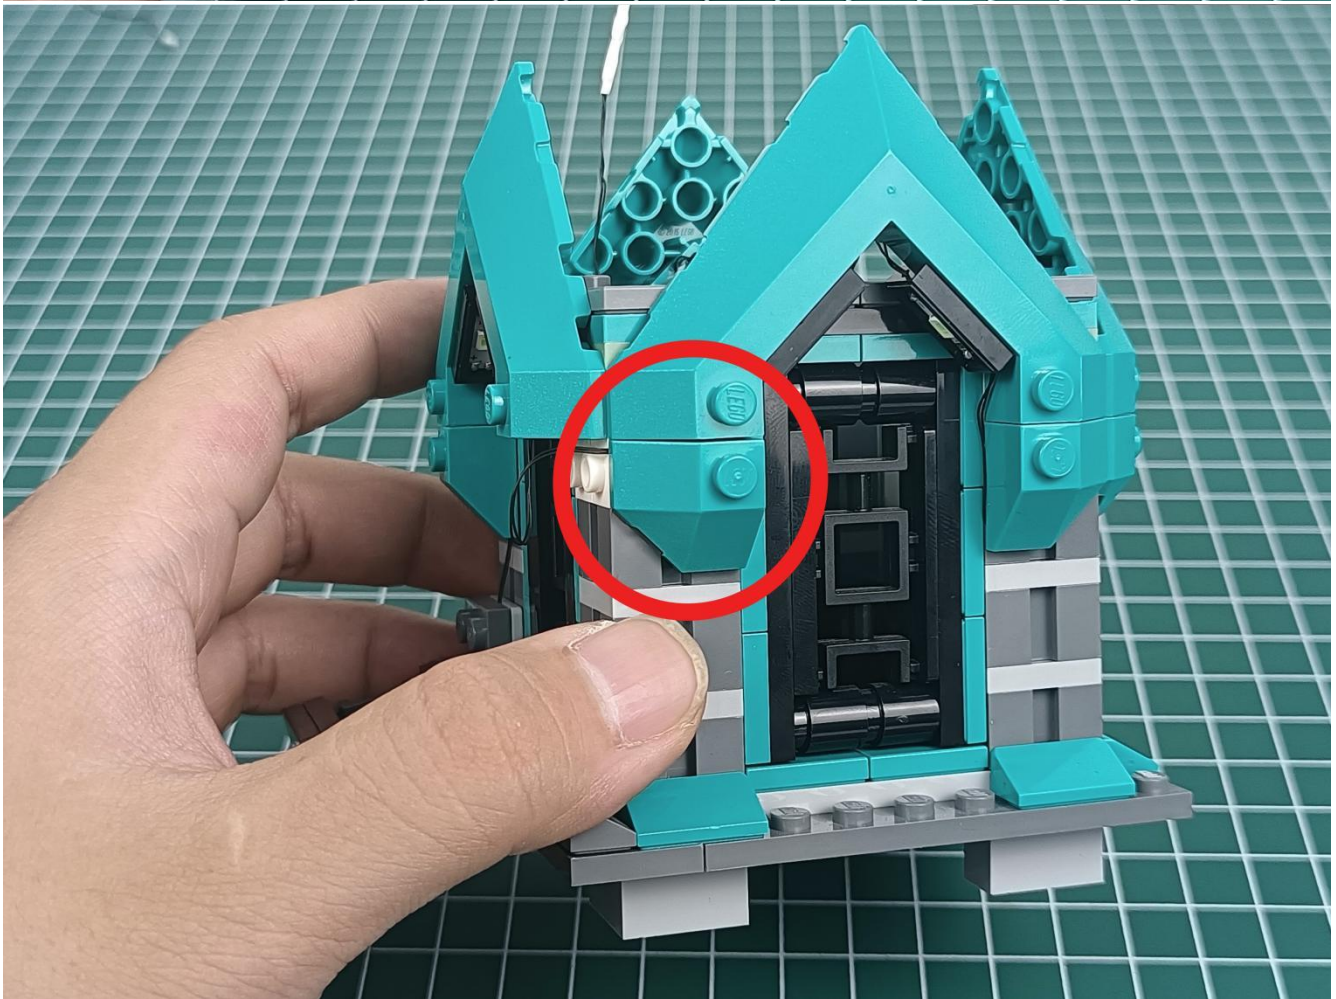

Install the battery, pay attention to the positive and negative poles.

Connect the USB power cord to the battery box.

Take out the 4 expansion boards from the No. 5 bag.

Please pay more attention and carefully using the connector for it is small. The “=” of the 2P interface is aligned with the “=” of the expansion board. The “=” on the expansion board refers to the two outside solder joints, not the two metal pins inside the jack.

Please be careful when installing since the lamp thread is slender. Cannot be pressed against the raised position of the building block. It should pass along the gap, otherwise the lamp wire will be pinched.

Step 2 : Installation

start installation:

Complete install and plug in the power to try it.

Above creative ideas and instructions are provide by our designers.

But we treasure your suggestions or opinions on below.