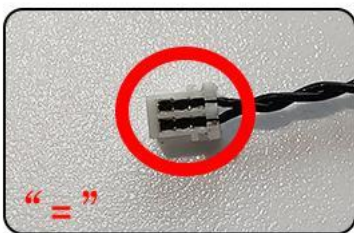

Step 1 : Test

Available power supply devices for USB power cord.

USB connectors to connect devices

This item have totally 7 packs included (one is a freebie battery box, not included battery).

Take out the accessories in the No. 6 bag (the parts used in this article are all samples, which are slightly different from the finished product, please forgive me).

Install the battery, pay attention to the positive and negative poles.

Connect the USB power cord to the battery box.

Take out the 4 expansion boards from the No. 5 bag.

Please pay more attention and carefully using the connector for it is small. The “=” of the 2P interface is aligned with the “=” of the expansion board. The “=” on the expansion board refers to the two outside solder joints, not the two metal pins inside the jack.

Tear off the seal on the expansion board and connect it to the port of the USB power cord.

Take out pack No.1 lighting kit.

Turn on the power and test the lighting. If there is any abnormality, please contact us in time.

Please be careful when installing since the lamp thread is slender. Cannot be pressed against the raised position of the building block. It should pass along the gap, otherwise the lamp wire will be pinched.