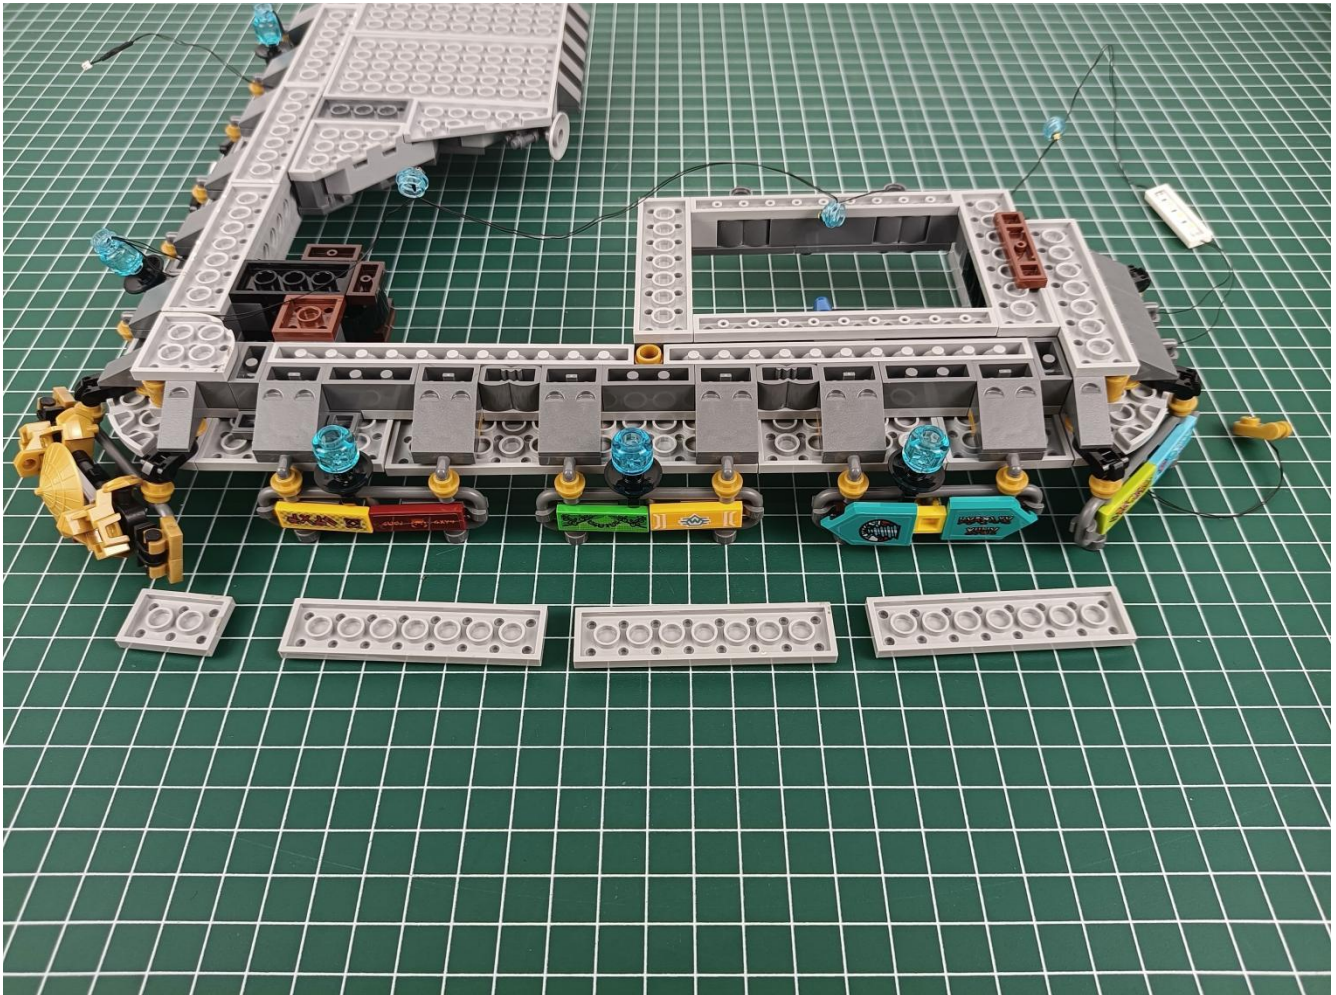

Install the battery, pay attention to the positive and negative poles.

Connect the USB power cord to the battery box.

Take out the 4 expansion boards from the No. 5 bag.

Please pay more attention and carefully using the connector for it is small. The “=” of the 2P interface is aligned with the “=” of the expansion board. The “=” on the expansion board refers to the two outside solder joints, not the two metal pins inside the jack.

Please be careful when installing since the lamp thread is slender. Cannot be pressed against the raised position of the building block. It should pass along the gap, otherwise the lamp wire will be pinched.

Step 2 : Installation

start installation:

Complete install and plug in the power to try it.

Above creative ideas and instructions are provide by our designers.

But we treasure your suggestions or opinions on below.