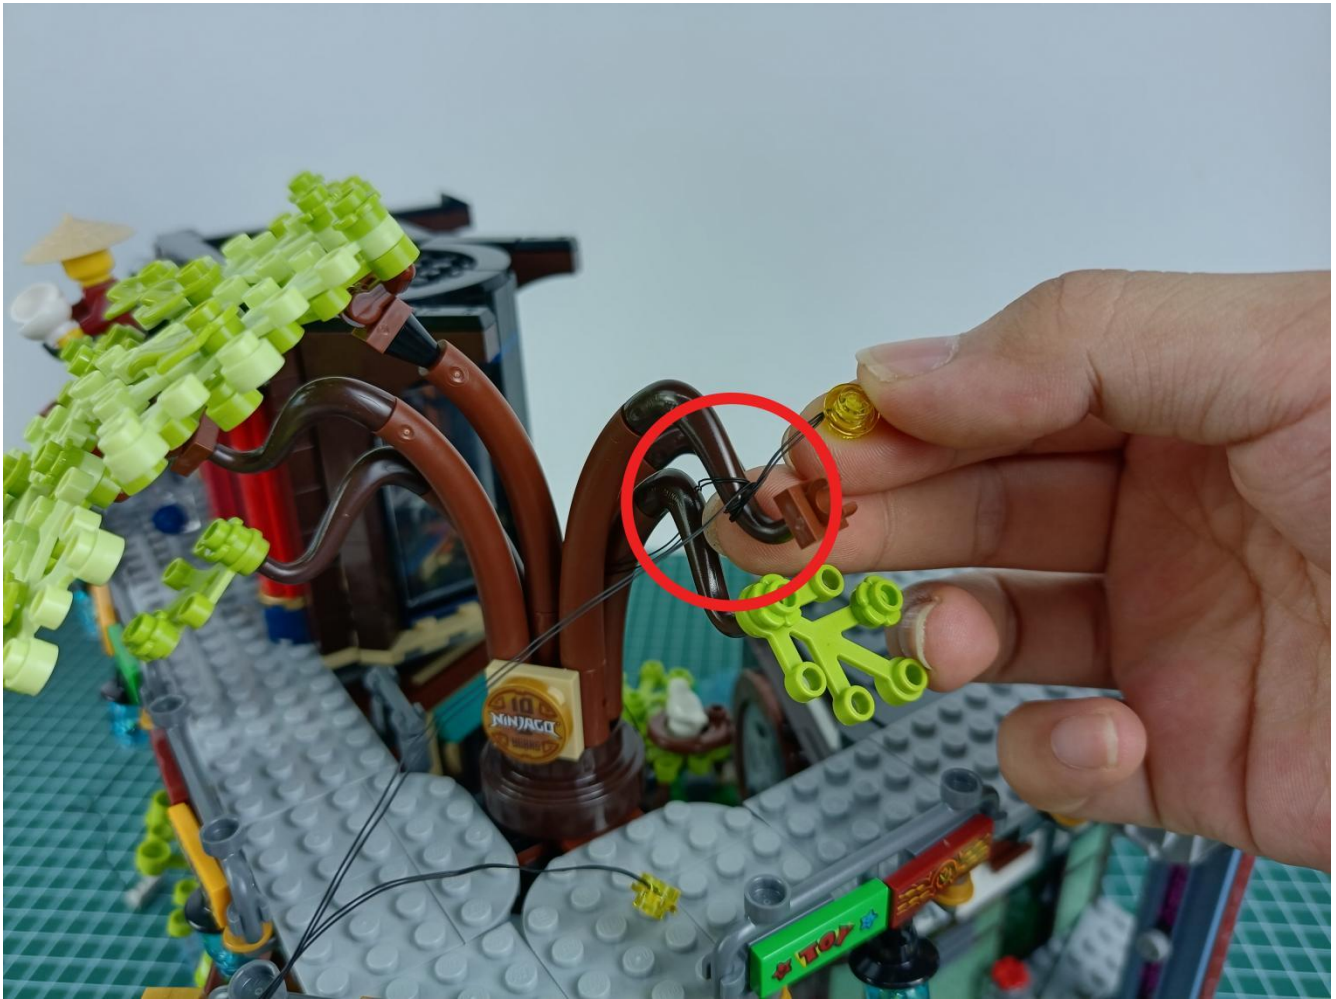

Install the battery, pay attention to the positive and negative poles.

Connect the USB power cord to the battery box.

Take out the 4 expansion boards from the No. 5 bag.

Please pay more attention and carefully using the connector for it is small. The “=” of the 2P interface is aligned with the “=” of the expansion board. The “=” on the expansion board refers to the two outside solder joints, not the two metal pins inside the jack.

Please be careful when installing since the lamp thread is slender. Cannot be pressed against the raised position of the building block. It should pass along the gap, otherwise the lamp wire will be pinched.

Step 2 : Installation

start installation:

Complete install and plug in the power to try it.

Above creative ideas and instructions are provide by our designers.

But we treasure your suggestions or opinions on below.