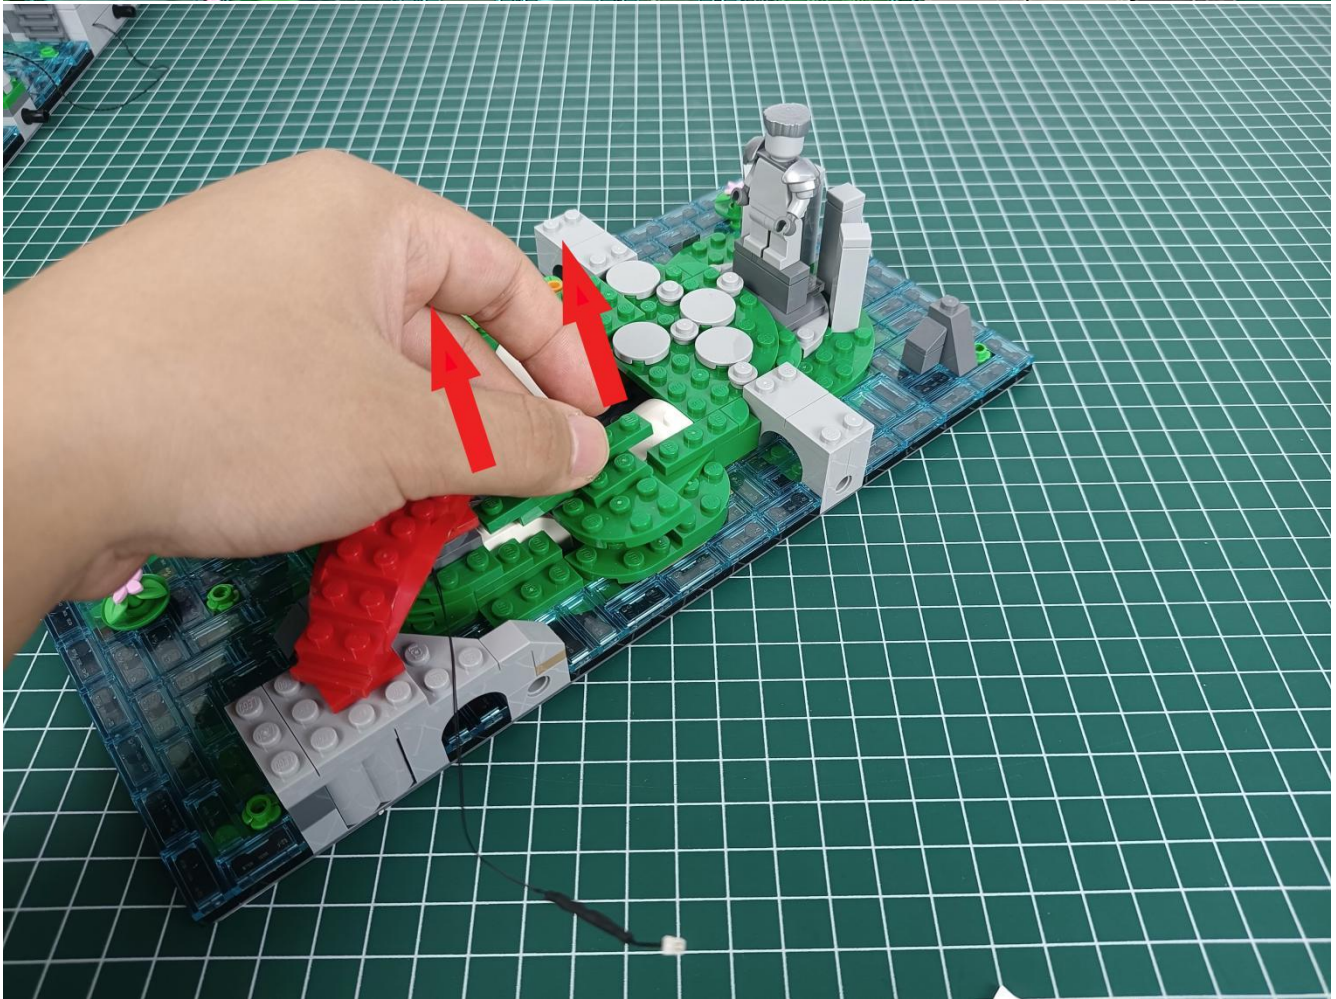

Please be careful when installing since the lamp thread is slender. Cannot be pressed against the raised position of the building block. It should pass along the gap, otherwise the lamp wire will be pinched.

Step 2 : Installation

start installation:

Complete install and plug in the power to try it.

Above creative ideas and instructions are provide by our designers.

But we treasure your suggestions or opinions on below.