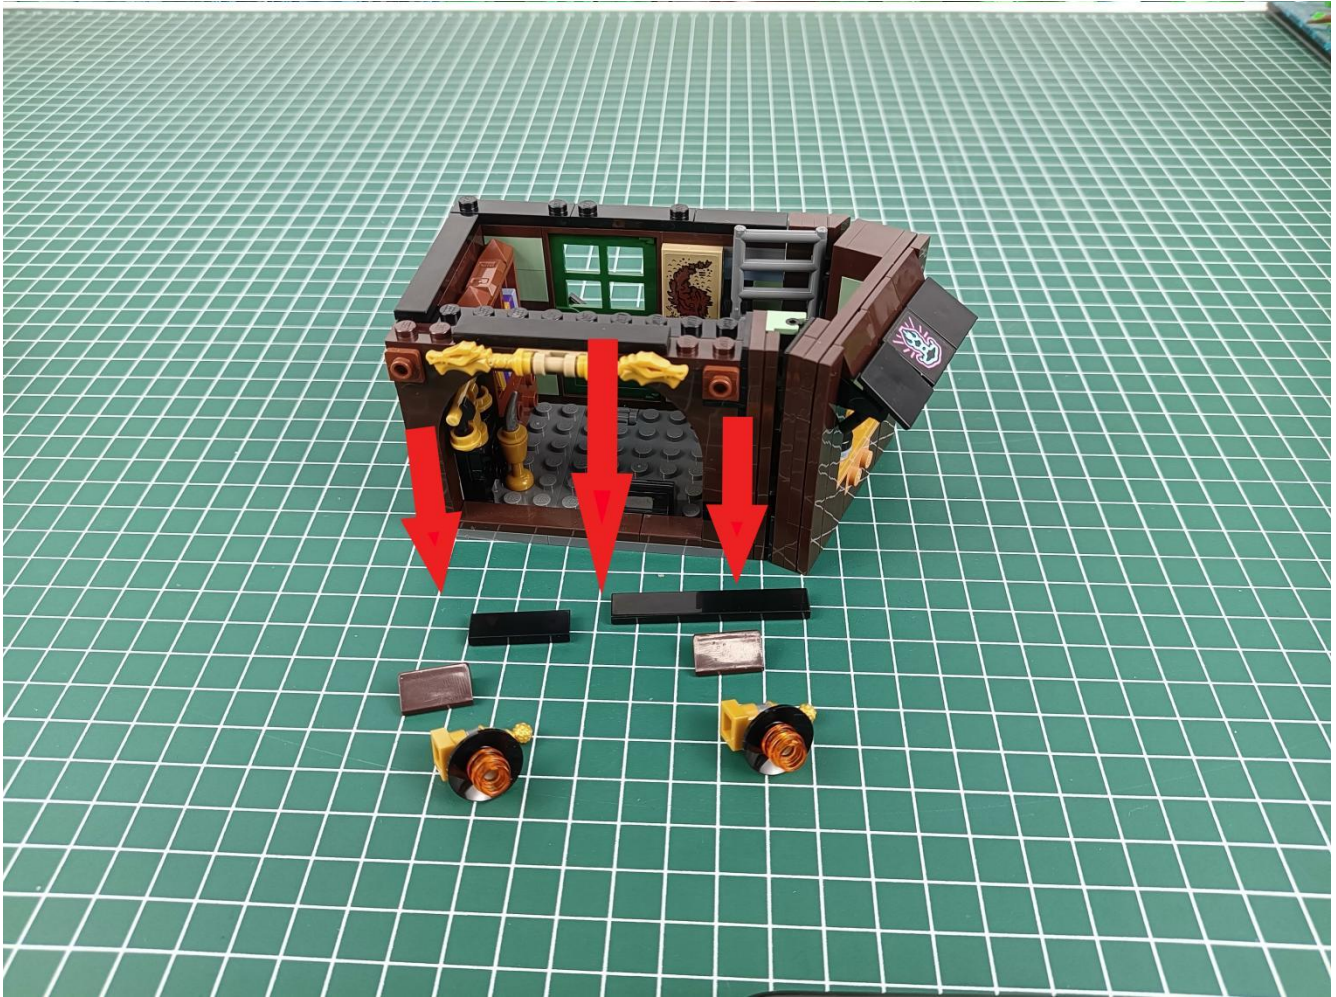

Install the battery, pay attention to the positive and negative poles.

Connect the USB power cord to the battery box.

Take out the 4 expansion boards from the No. 5 bag.

Please pay more attention and carefully using the connector for it is small. The “=” of the 2P interface is aligned with the “=” of the expansion board. The “=” on the expansion board refers to the two outside solder joints, not the two metal pins inside the jack.

Please be careful when installing since the lamp thread is slender. Cannot be pressed against the raised position of the building block. It should pass along the gap, otherwise the lamp wire will be pinched.

Step 2 : Installation

start installation:

Complete install and plug in the power to try it.

Above creative ideas and instructions are provide by our designers.

But we treasure your suggestions or opinions on below.