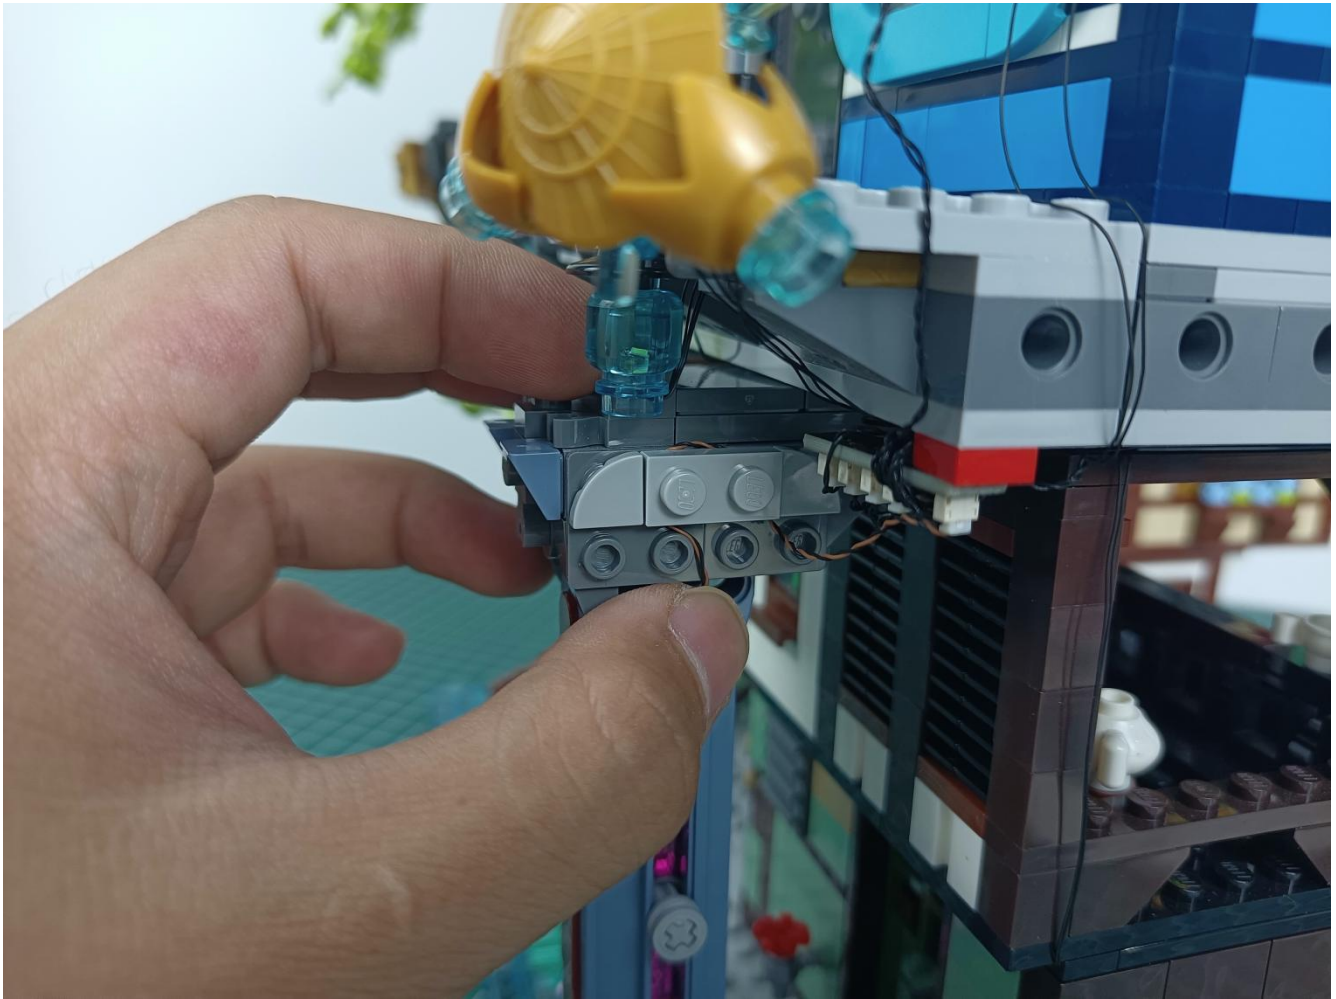

Install the battery, pay attention to the positive and negative poles.

Connect the USB power cord to the battery box.

Take out the 4 expansion boards from the No. 5 bag.

Please pay more attention and carefully using the connector for it is small. The “=” of the 2P interface is aligned with the “=” of the expansion board. The “=” on the expansion board refers to the two outside solder joints, not the two metal pins inside the jack.

Please be careful when installing since the lamp thread is slender. Cannot be pressed against the raised position of the building block. It should pass along the gap, otherwise the lamp wire will be pinched.

Step 2 : Installation

start installation:

Complete install and plug in the power to try it.

Above creative ideas and instructions are provide by our designers.

But we treasure your suggestions or opinions on below.