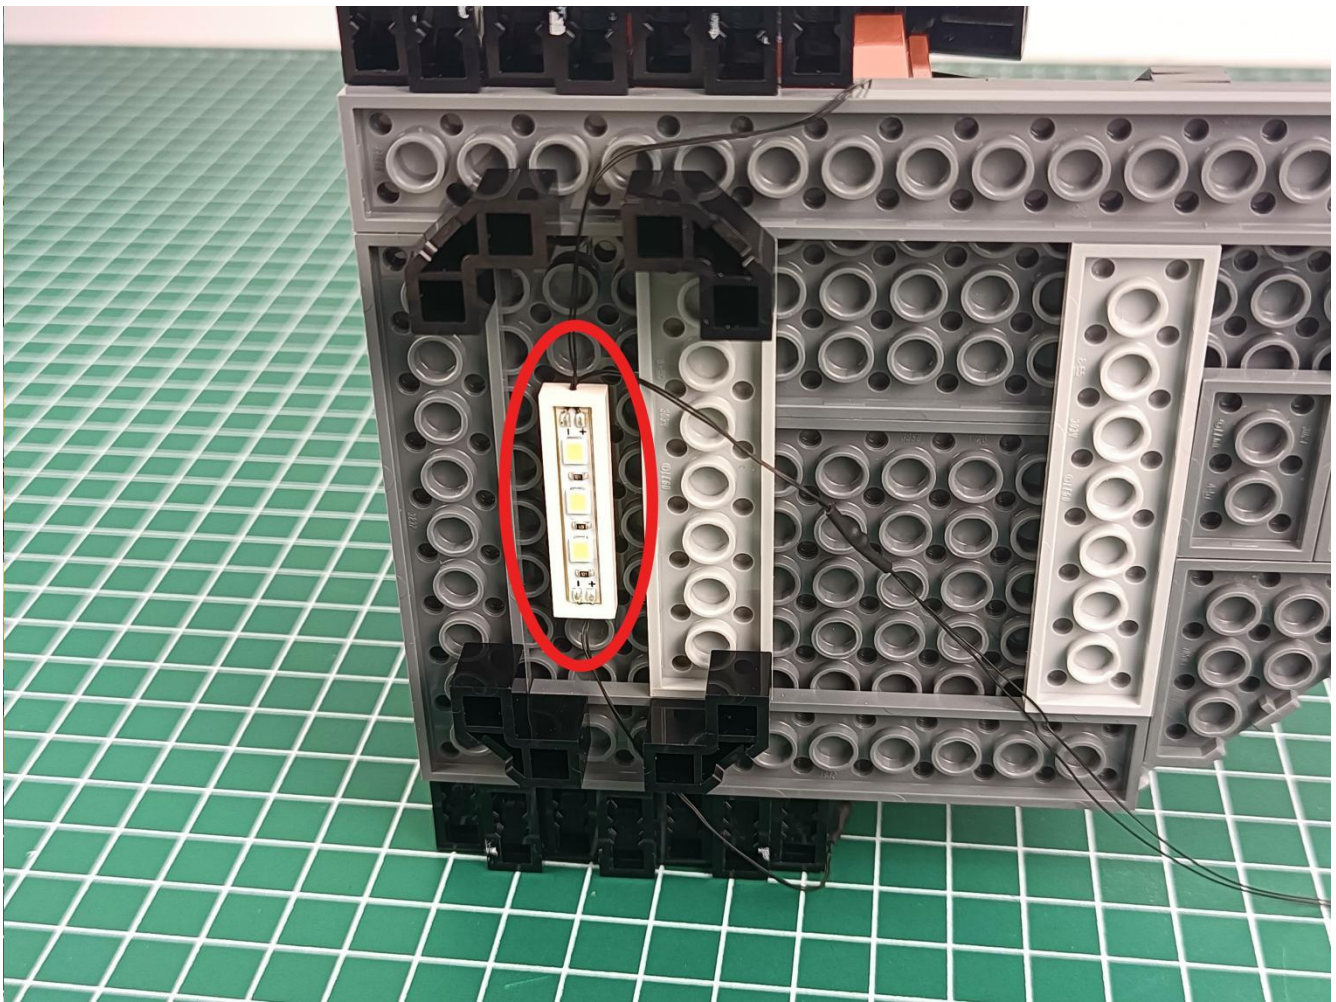

Install the battery, pay attention to the positive and negative poles.

Connect the USB power cord to the battery box.

Take out the 4 expansion boards from the No. 5 bag.

Please pay more attention and carefully using the connector for it is small. The “=” of the 2P interface is aligned with the “=” of the expansion board. The “=” on the expansion board refers to the two outside solder joints, not the two metal pins inside the jack.

Please be careful when installing since the lamp thread is slender. Cannot be pressed against the raised position of the building block. It should pass along the gap, otherwise the lamp wire will be pinched.

Step 2 : Installation

start installation:

Complete install and plug in the power to try it.

Above creative ideas and instructions are provide by our designers.

But we treasure your suggestions or opinions on below.