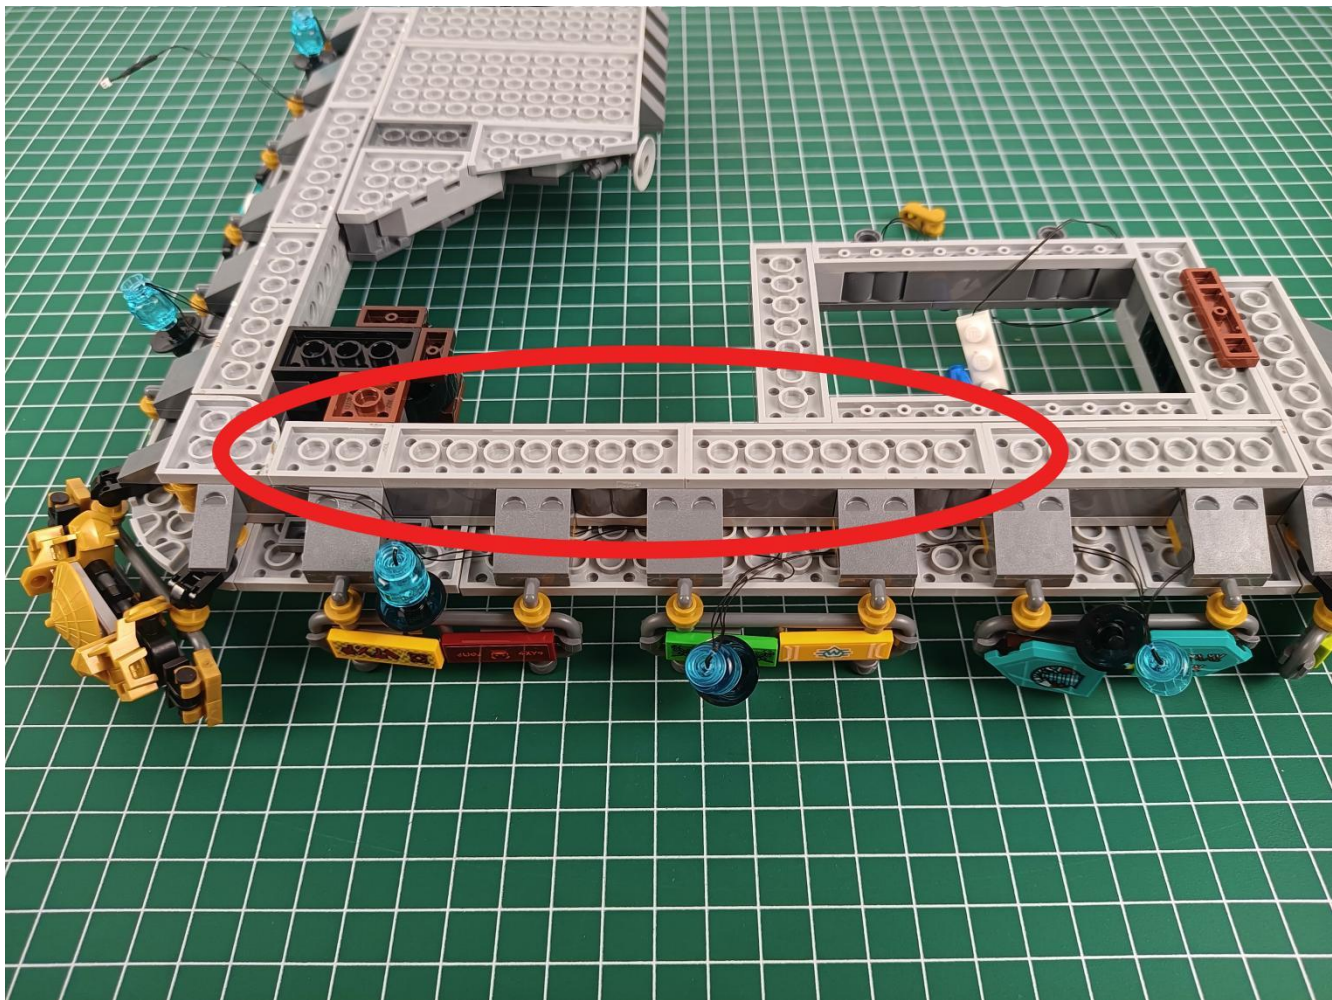

Install the battery, pay attention to the positive and negative poles.

Connect the USB power cord to the battery box.

Take out the 4 expansion boards from the No. 5 bag.

Please pay more attention and carefully using the connector for it is small. The “=” of the 2P interface is aligned with the “=” of the expansion board. The “=” on the expansion board refers to the two outside solder joints, not the two metal pins inside the jack.

Please be careful when installing since the lamp thread is slender. Cannot be pressed against the raised position of the building block. It should pass along the gap, otherwise the lamp wire will be pinched.

Step 2 : Installation

start installation:

Complete install and plug in the power to try it.

Above creative ideas and instructions are provide by our designers.

But we treasure your suggestions or opinions on below.