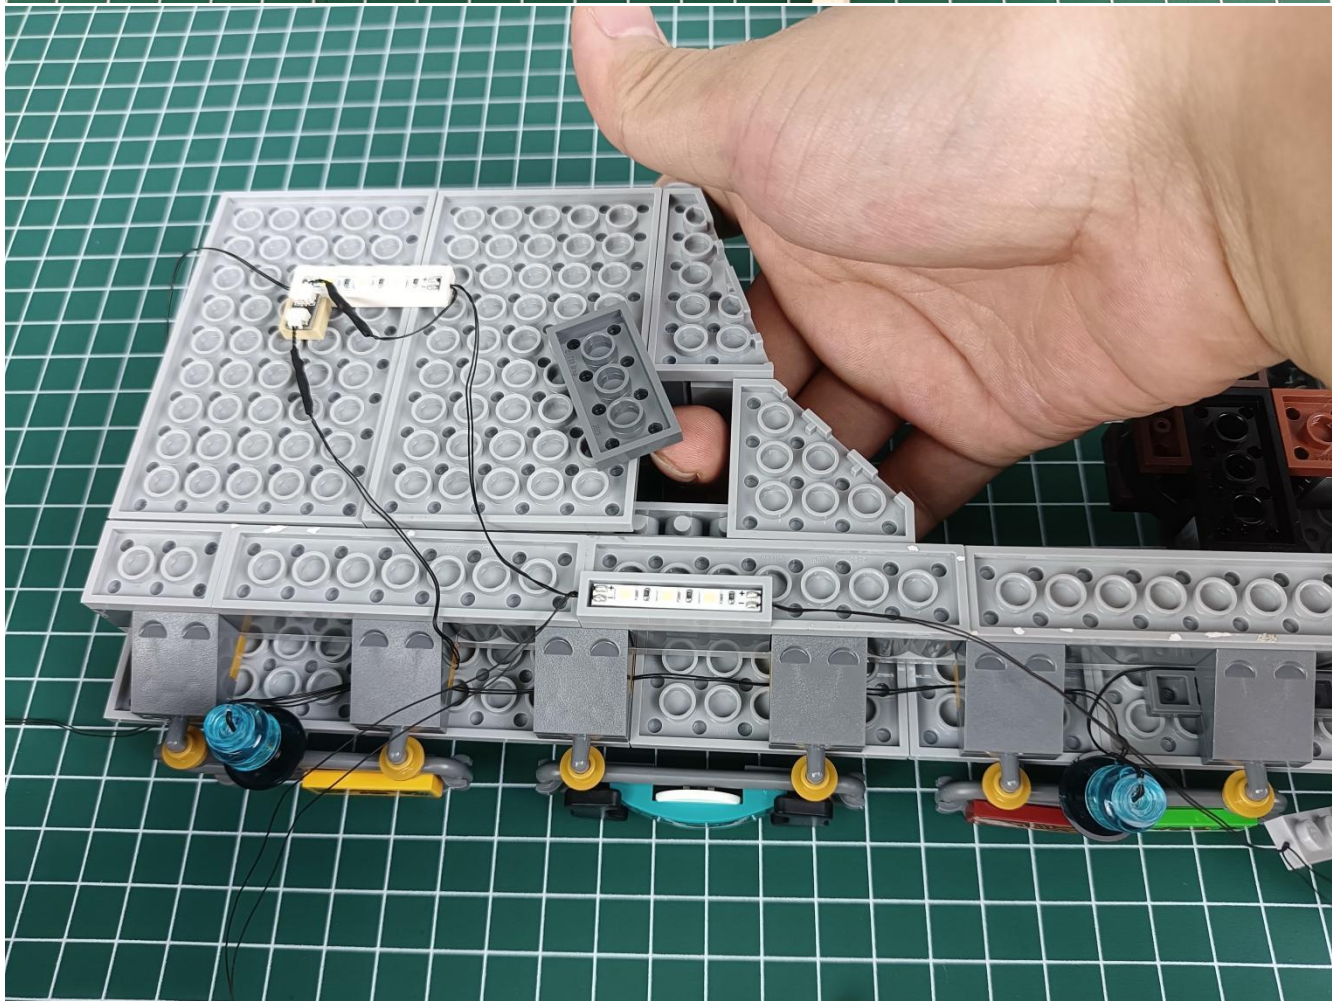

Install the battery, pay attention to the positive and negative poles.

Connect the USB power cord to the battery box.

Take out the 4 expansion boards from the No. 5 bag.

Please pay more attention and carefully using the connector for it is small. The “=” of the 2P interface is aligned with the “=” of the expansion board. The “=” on the expansion board refers to the two outside solder joints, not the two metal pins inside the jack.

Please be careful when installing since the lamp thread is slender. Cannot be pressed against the raised position of the building block. It should pass along the gap, otherwise the lamp wire will be pinched.

Step 2 : Installation

start installation:

Complete install and plug in the power to try it.

Above creative ideas and instructions are provide by our designers.

But we treasure your suggestions or opinions on below.