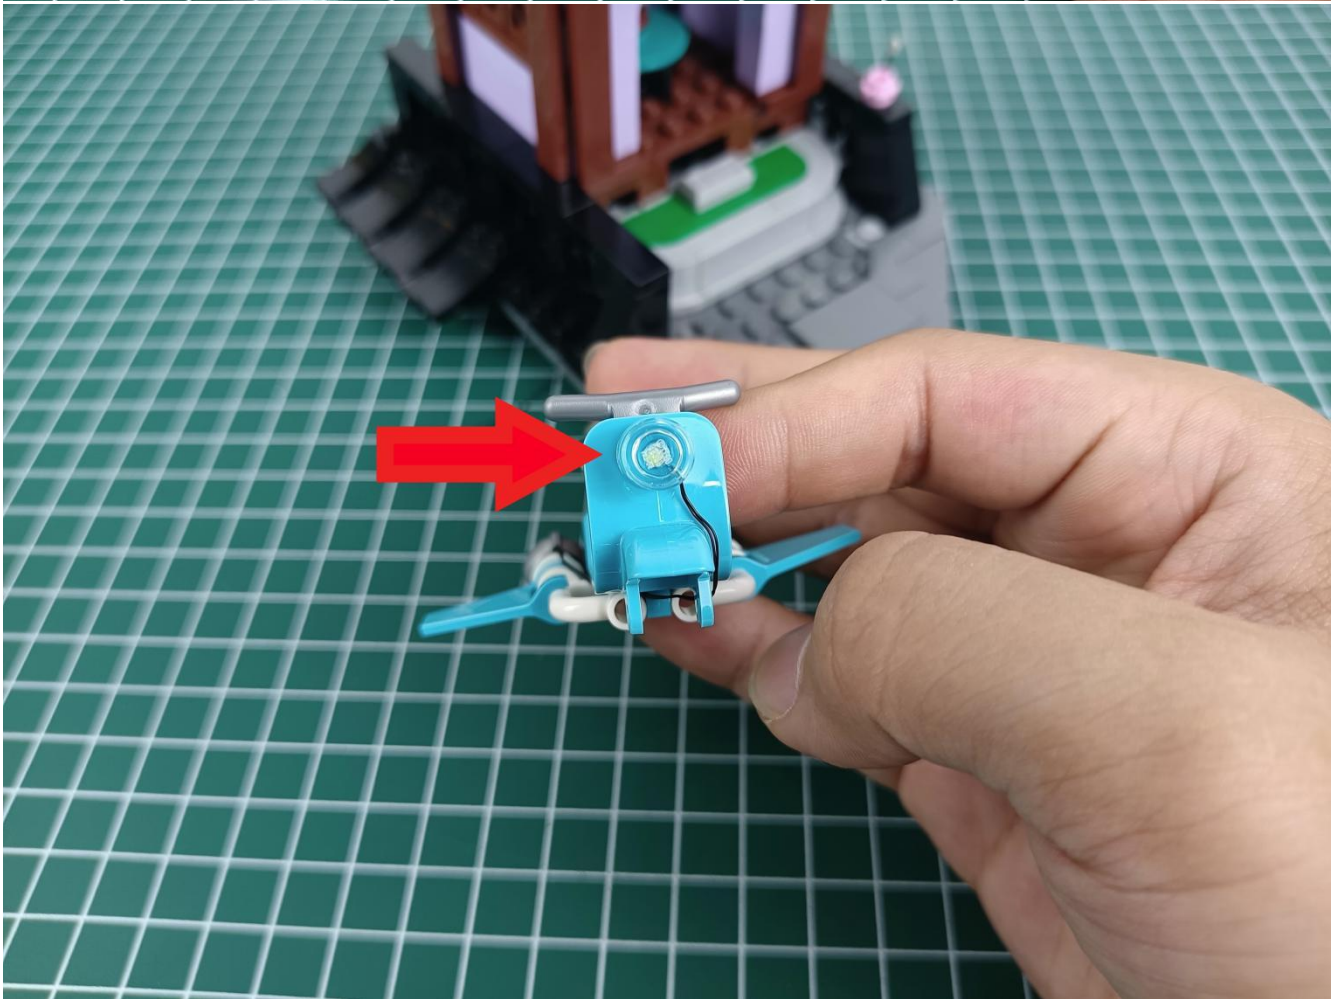

Install the battery, pay attention to the positive and negative poles.

Connect the USB power cord to the battery box.

Take out the 4 expansion boards from the No. 5 bag.

Please pay more attention and carefully using the connector for it is small. The “=” of the 2P interface is aligned with the “=” of the expansion board. The “=” on the expansion board refers to the two outside solder joints, not the two metal pins inside the jack.

Please be careful when installing since the lamp thread is slender. Cannot be pressed against the raised position of the building block. It should pass along the gap, otherwise the lamp wire will be pinched.

Step 2 : Installation

start installation:

Complete install and plug in the power to try it.

Above creative ideas and instructions are provide by our designers.

But we treasure your suggestions or opinions on below.