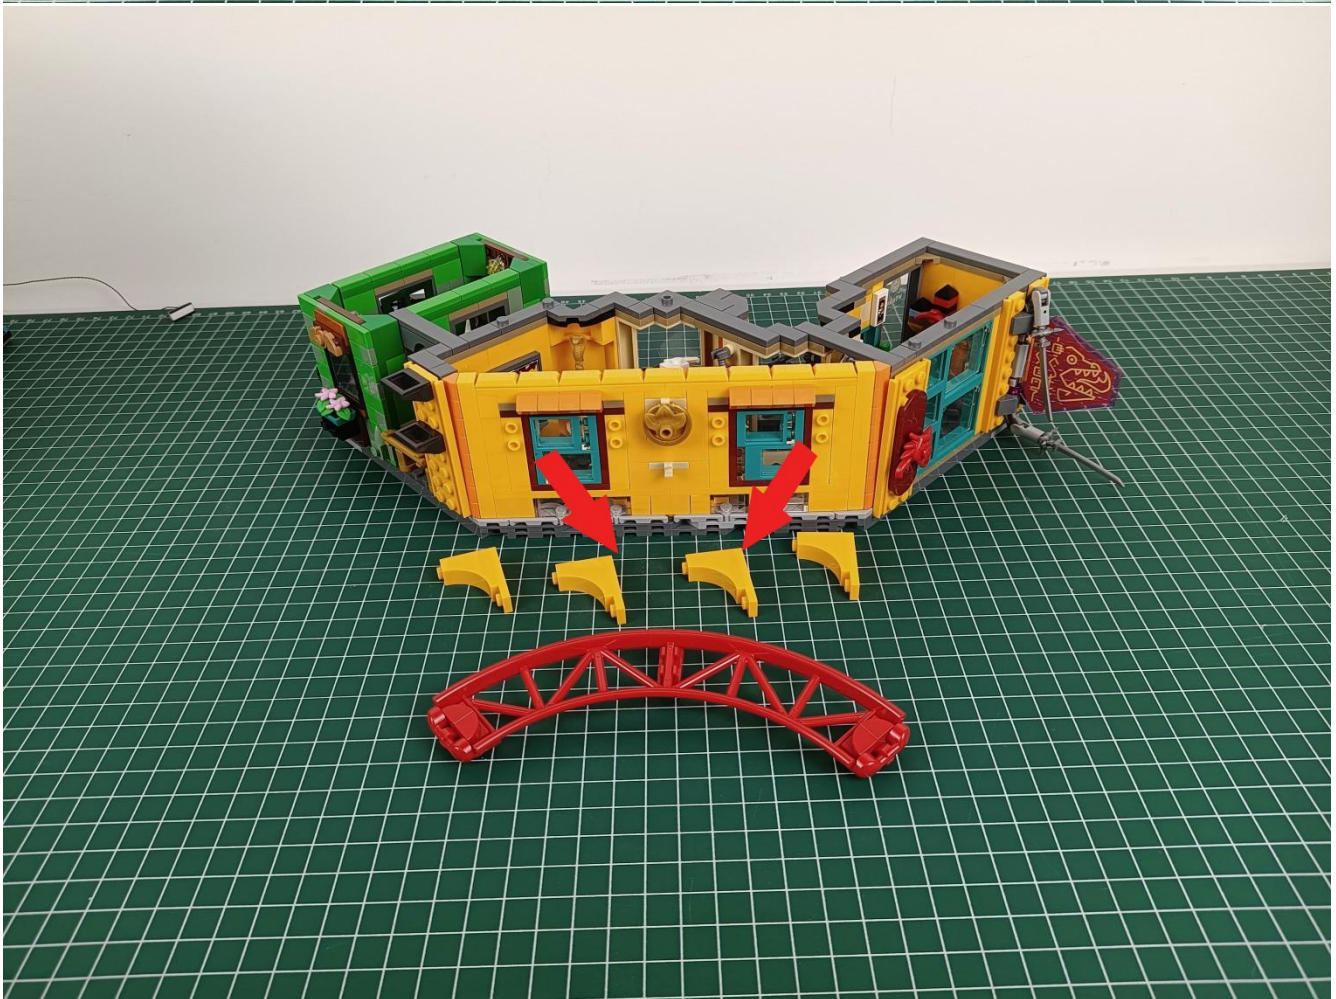

Install the battery, pay attention to the positive and negative poles.

Connect the USB power cord to the battery box.

Take out the 4 expansion boards from the No. 5 bag.

Please pay more attention and carefully using the connector for it is small. The “=” of the 2P interface is aligned with the “=” of the expansion board. The “=” on the expansion board refers to the two outside solder joints, not the two metal pins inside the jack.

Please be careful when installing since the lamp thread is slender. Cannot be pressed against the raised position of the building block. It should pass along the gap, otherwise the lamp wire will be pinched.

Step 2 : Installation

start installation:

Complete install and plug in the power to try it.

Above creative ideas and instructions are provide by our designers.

But we treasure your suggestions or opinions on below.