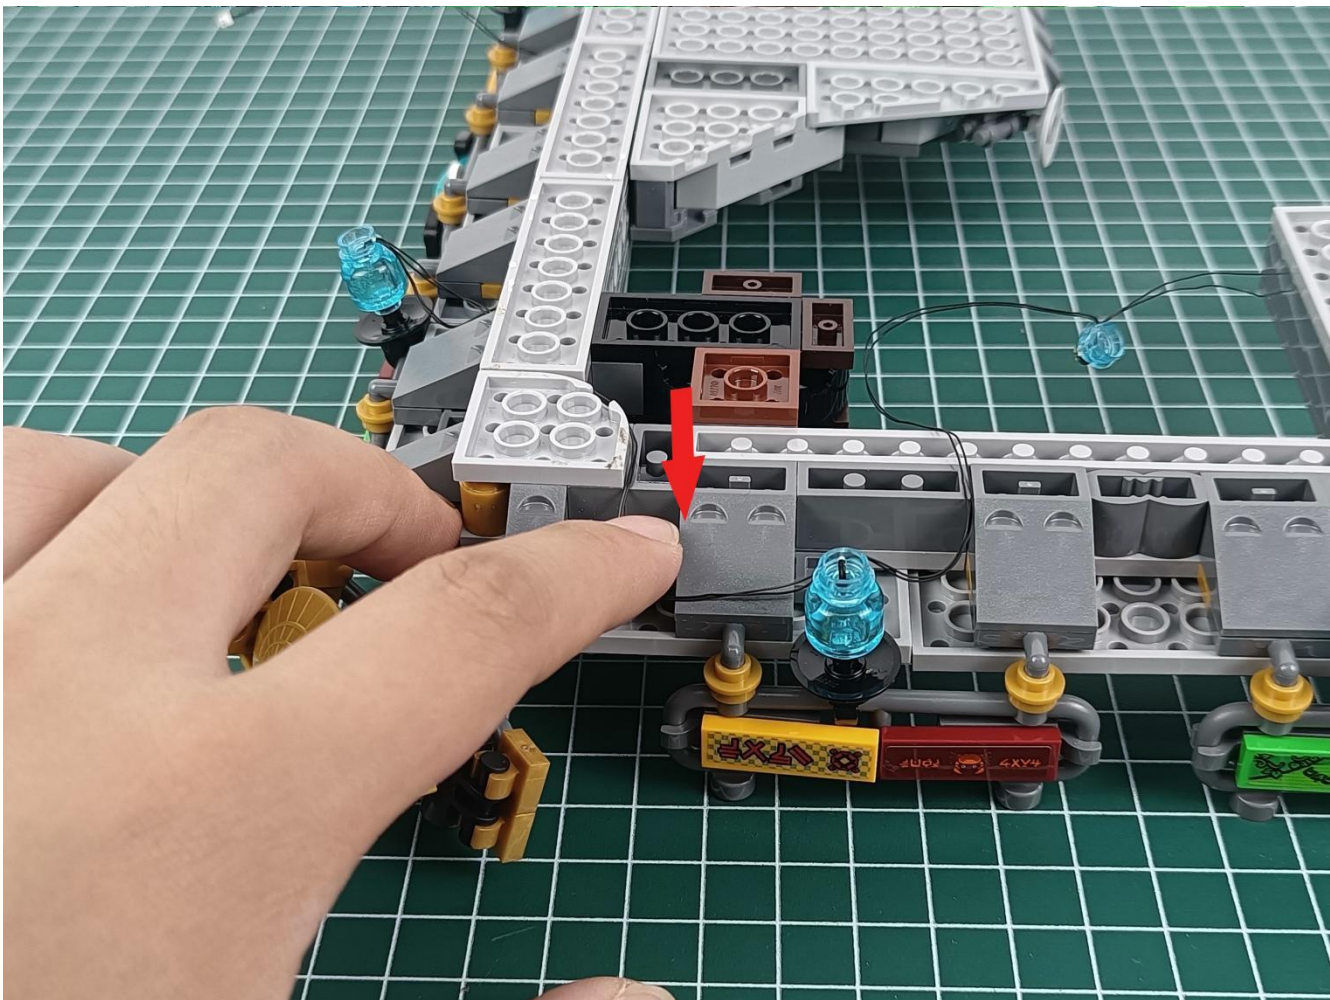

Install the battery, pay attention to the positive and negative poles.

Connect the USB power cord to the battery box.

Take out the 4 expansion boards from the No. 5 bag.

Please pay more attention and carefully using the connector for it is small. The “=” of the 2P interface is aligned with the “=” of the expansion board. The “=” on the expansion board refers to the two outside solder joints, not the two metal pins inside the jack.

Please be careful when installing since the lamp thread is slender. Cannot be pressed against the raised position of the building block. It should pass along the gap, otherwise the lamp wire will be pinched.

Step 2 : Installation

start installation:

Complete install and plug in the power to try it.

Above creative ideas and instructions are provide by our designers.

But we treasure your suggestions or opinions on below.