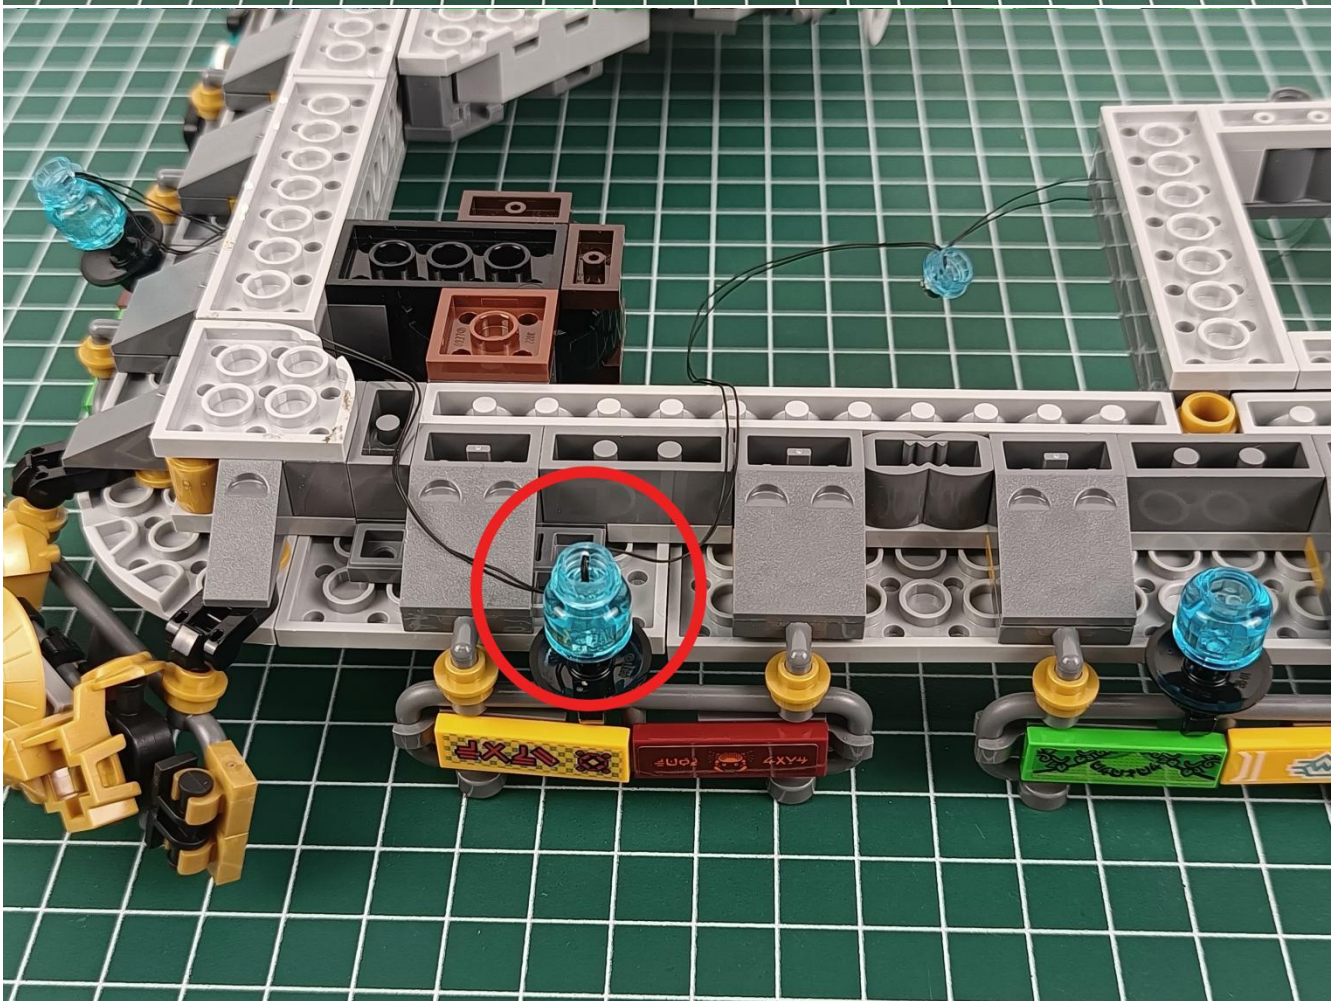

Install the battery, pay attention to the positive and negative poles.

Connect the USB power cord to the battery box.

Take out the 4 expansion boards from the No. 5 bag.

Please pay more attention and carefully using the connector for it is small. The “=” of the 2P interface is aligned with the “=” of the expansion board. The “=” on the expansion board refers to the two outside solder joints, not the two metal pins inside the jack.

Please be careful when installing since the lamp thread is slender. Cannot be pressed against the raised position of the building block. It should pass along the gap, otherwise the lamp wire will be pinched.

Step 2 : Installation

start installation:

Complete install and plug in the power to try it.

Above creative ideas and instructions are provide by our designers.

But we treasure your suggestions or opinions on below.