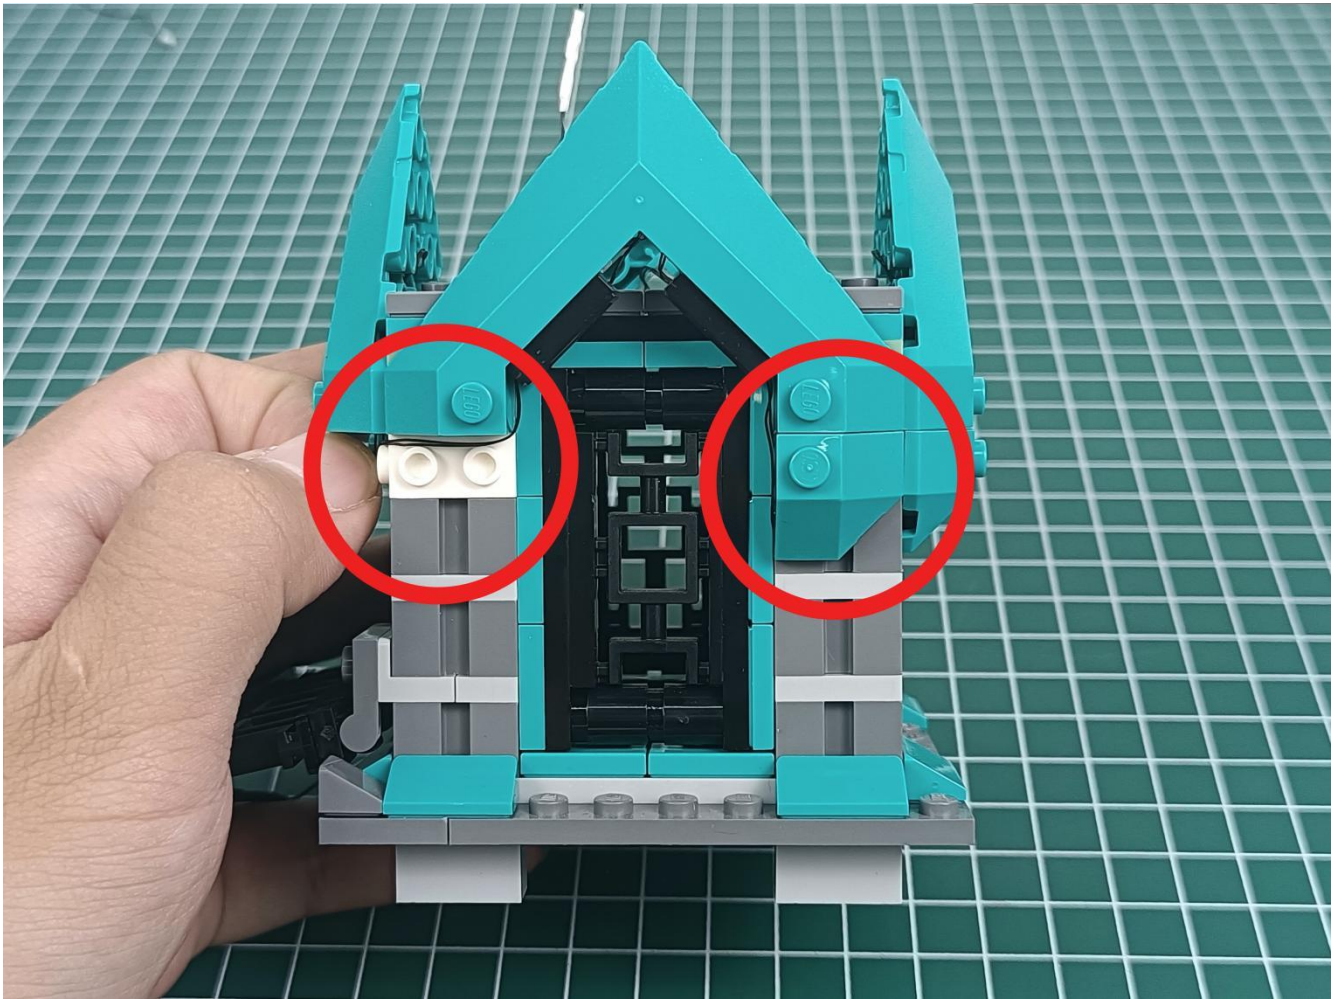

Install the battery, pay attention to the positive and negative poles.

Connect the USB power cord to the battery box.

Take out the 4 expansion boards from the No. 5 bag.

Please pay more attention and carefully using the connector for it is small. The “=” of the 2P interface is aligned with the “=” of the expansion board. The “=” on the expansion board refers to the two outside solder joints, not the two metal pins inside the jack.

Please be careful when installing since the lamp thread is slender. Cannot be pressed against the raised position of the building block. It should pass along the gap, otherwise the lamp wire will be pinched.

Step 2 : Installation

start installation:

Complete install and plug in the power to try it.

Above creative ideas and instructions are provide by our designers.

But we treasure your suggestions or opinions on below.