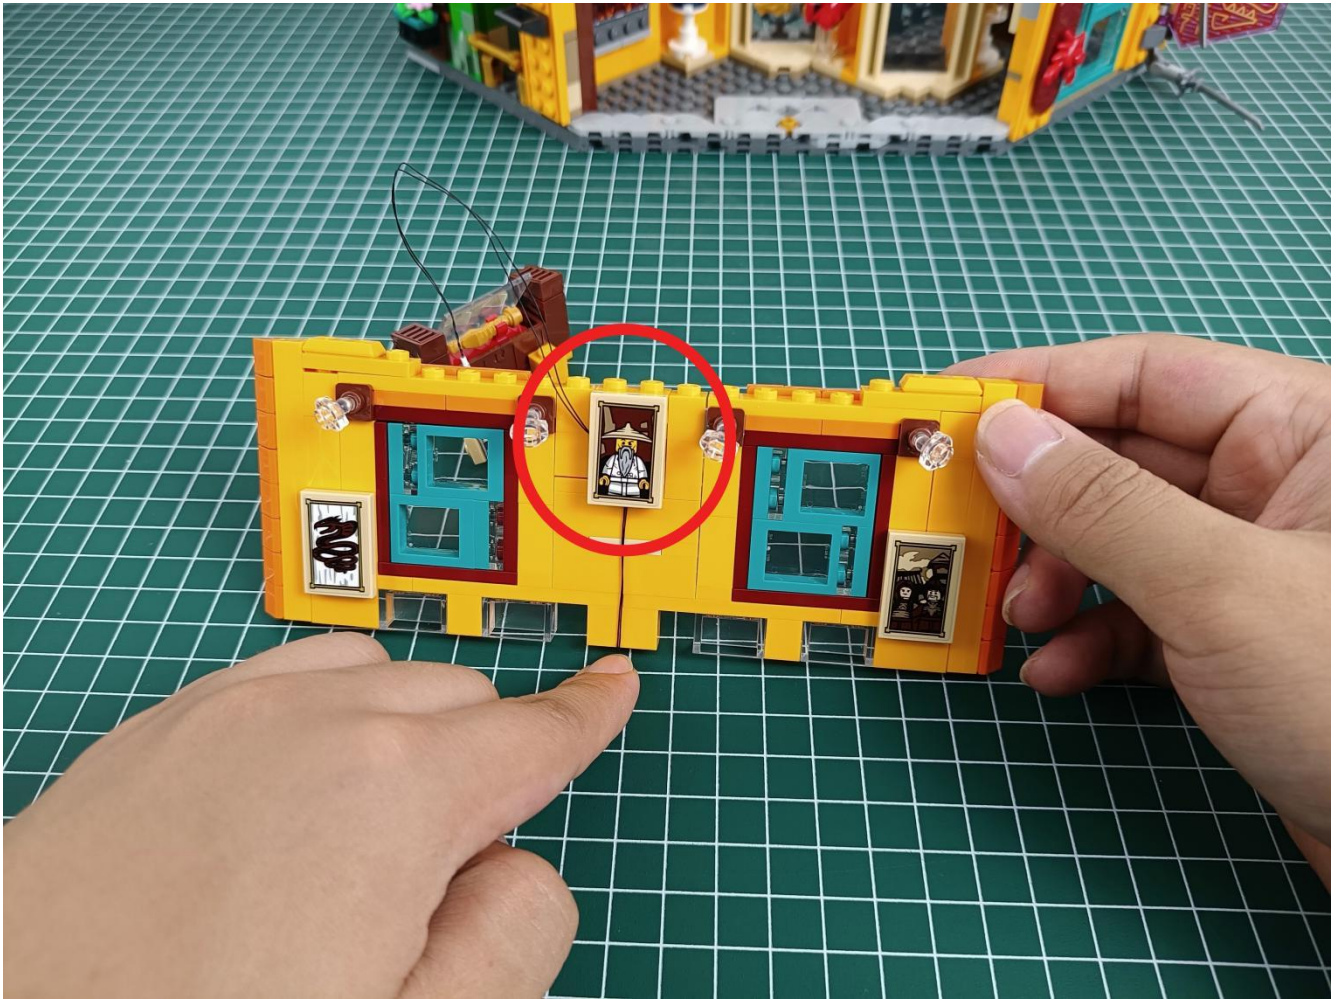

Install the battery, pay attention to the positive and negative poles.

Connect the USB power cord to the battery box.

Take out the 4 expansion boards from the No. 5 bag.

Please pay more attention and carefully using the connector for it is small. The “=” of the 2P interface is aligned with the “=” of the expansion board. The “=” on the expansion board refers to the two outside solder joints, not the two metal pins inside the jack.

Please be careful when installing since the lamp thread is slender. Cannot be pressed against the raised position of the building block. It should pass along the gap, otherwise the lamp wire will be pinched.

Step 2 : Installation

start installation:

Complete install and plug in the power to try it.

Above creative ideas and instructions are provide by our designers.

But we treasure your suggestions or opinions on below.