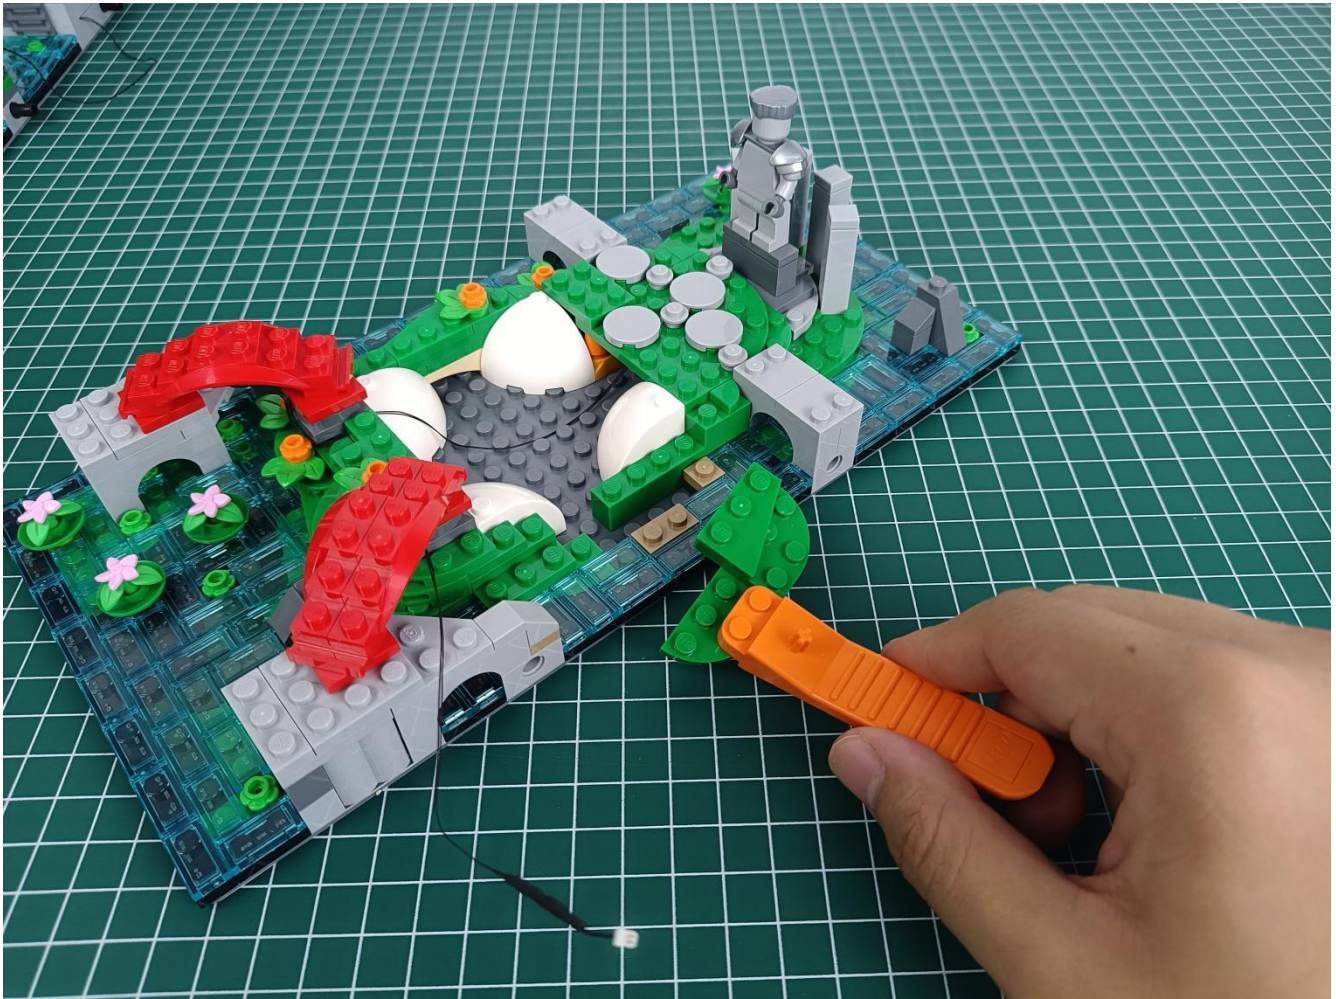

Please be careful when installing since the lamp thread is slender. Cannot be pressed against the raised position of the building block. It should pass along the gap, otherwise the lamp wire will be pinched.

Step 2 : Installation

start installation:

Complete install and plug in the power to try it.

Above creative ideas and instructions are provide by our designers.

But we treasure your suggestions or opinions on below.