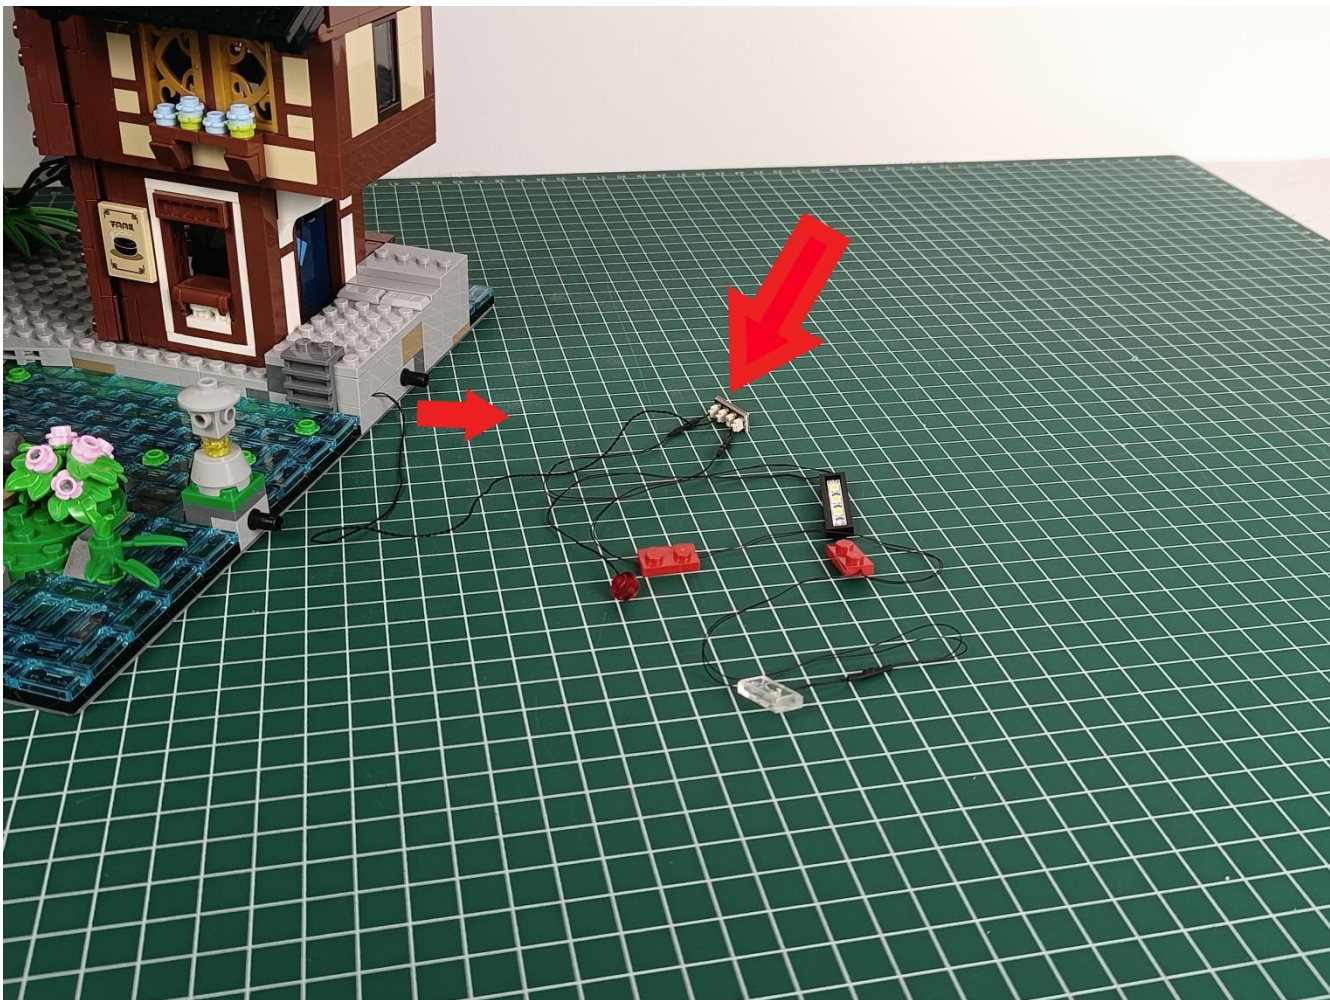

Install the battery, pay attention to the positive and negative poles.

Connect the USB power cord to the battery box.

Take out the 4 expansion boards from the No. 5 bag.

Please pay more attention and carefully using the connector for it is small. The “=” of the 2P interface is aligned with the “=” of the expansion board. The “=” on the expansion board refers to the two outside solder joints, not the two metal pins inside the jack.

Please be careful when installing since the lamp thread is slender. Cannot be pressed against the raised position of the building block. It should pass along the gap, otherwise the lamp wire will be pinched.

Step 2 : Installation

start installation:

Complete install and plug in the power to try it.

Above creative ideas and instructions are provide by our designers.

But we treasure your suggestions or opinions on below.