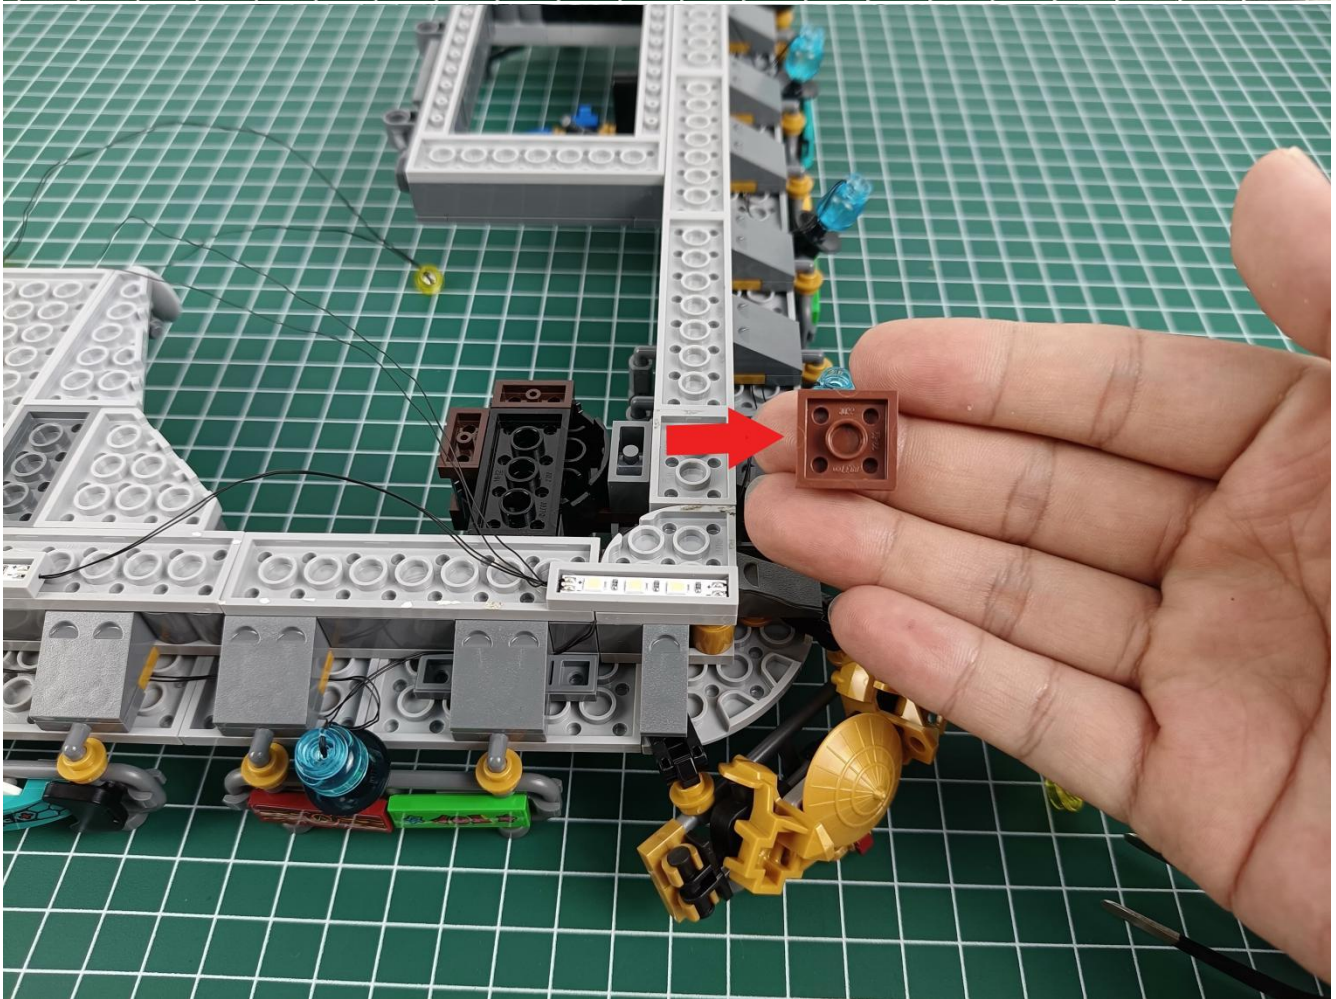

Install the battery, pay attention to the positive and negative poles.

Connect the USB power cord to the battery box.

Take out the 4 expansion boards from the No. 5 bag.

Please pay more attention and carefully using the connector for it is small. The “=” of the 2P interface is aligned with the “=” of the expansion board. The “=” on the expansion board refers to the two outside solder joints, not the two metal pins inside the jack.

Please be careful when installing since the lamp thread is slender. Cannot be pressed against the raised position of the building block. It should pass along the gap, otherwise the lamp wire will be pinched.

Step 2 : Installation

start installation:

Complete install and plug in the power to try it.

Above creative ideas and instructions are provide by our designers.

But we treasure your suggestions or opinions on below.