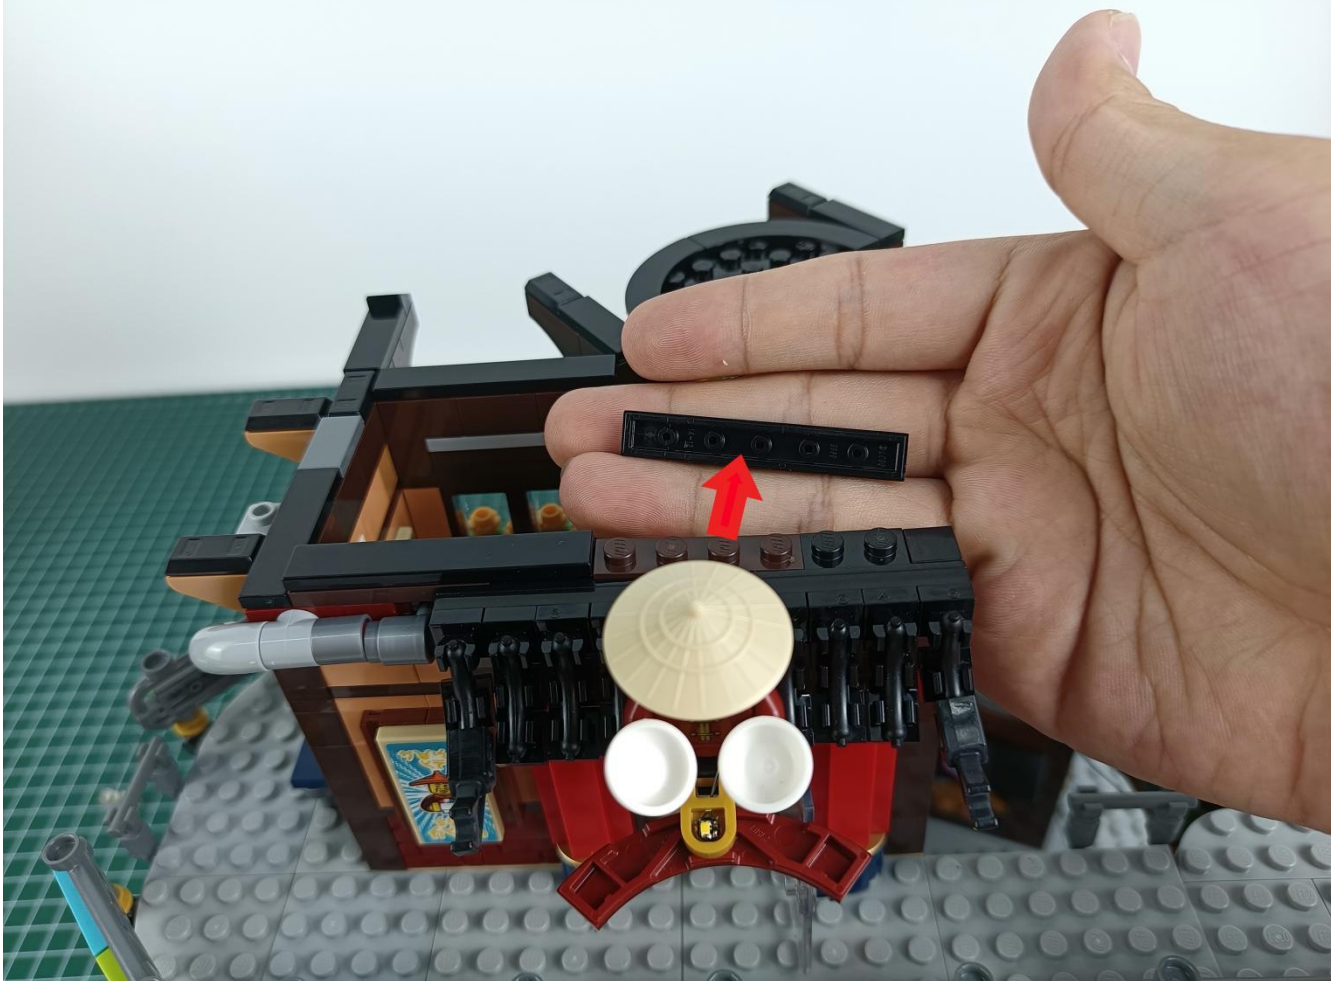

Please be careful when installing since the lamp thread is slender. Cannot be pressed against the raised position of the building block. It should pass along the gap, otherwise the lamp wire will be pinched.

Step 2 : Installation

start installation:

Complete install and plug in the power to try it.

Above creative ideas and instructions are provide by our designers.

But we treasure your suggestions or opinions on below.