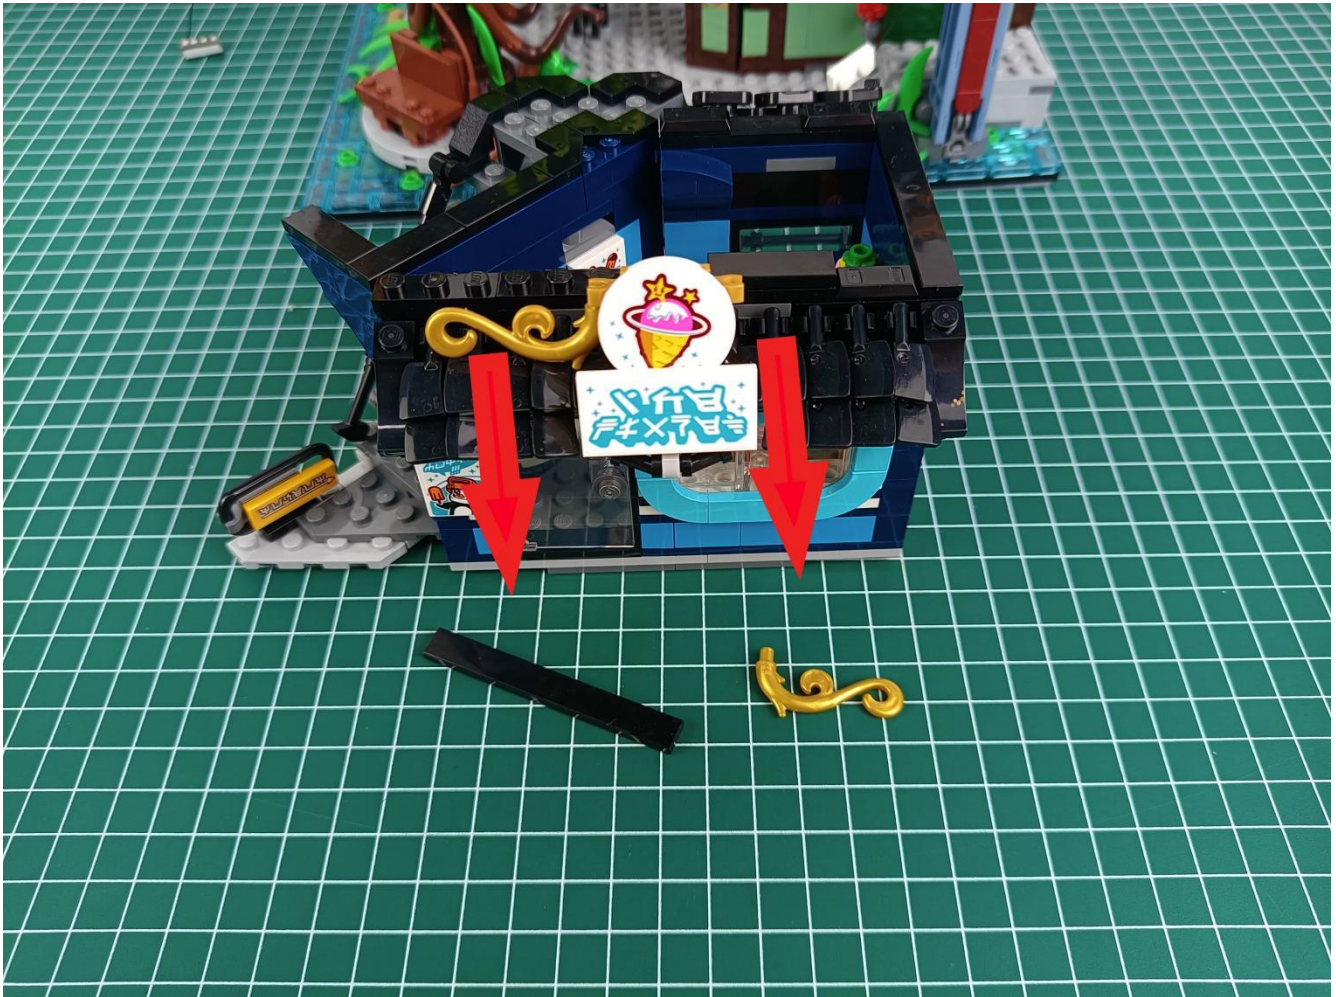

Install the battery, pay attention to the positive and negative poles.

Connect the USB power cord to the battery box.

Take out the 4 expansion boards from the No. 5 bag.

Please pay more attention and carefully using the connector for it is small. The “=” of the 2P interface is aligned with the “=” of the expansion board. The “=” on the expansion board refers to the two outside solder joints, not the two metal pins inside the jack.

If there is no abnormality, unplug the lights and leave the expansion board on the USB power cord, Put the lighting back into the original bag, and test the lighting of other bags in the same way.

Attention:

Please be careful when installing since the lamp thread is slender. Cannot be pressed against the raised position of the building block. It should pass along the gap, otherwise the lamp wire will be pinched.

Step 2 : Installation

start installation:

Complete install and plug in the power to try it.

Above creative ideas and instructions are provide by our designers.

But we treasure your suggestions or opinions on below.