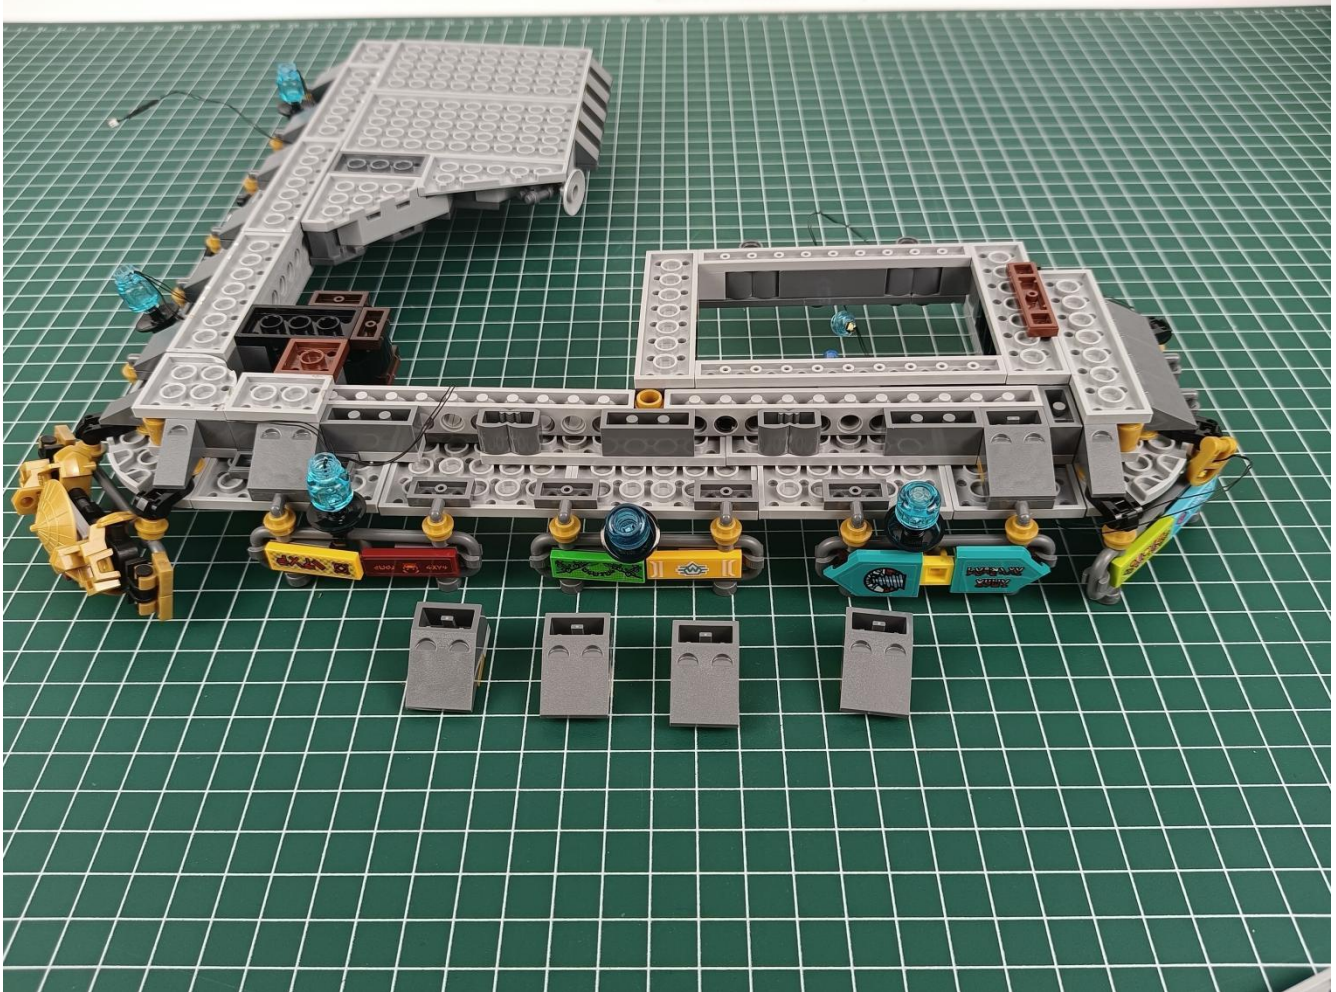

Install the battery, pay attention to the positive and negative poles.

Connect the USB power cord to the battery box.

Take out the 4 expansion boards from the No. 5 bag.

Please pay more attention and carefully using the connector for it is small. The “=” of the 2P interface is aligned with the “=” of the expansion board. The “=” on the expansion board refers to the two outside solder joints, not the two metal pins inside the jack.

Please be careful when installing since the lamp thread is slender. Cannot be pressed against the raised position of the building block. It should pass along the gap, otherwise the lamp wire will be pinched.

Step 2 : Installation

start installation:

Complete install and plug in the power to try it.

Above creative ideas and instructions are provide by our designers.

But we treasure your suggestions or opinions on below.