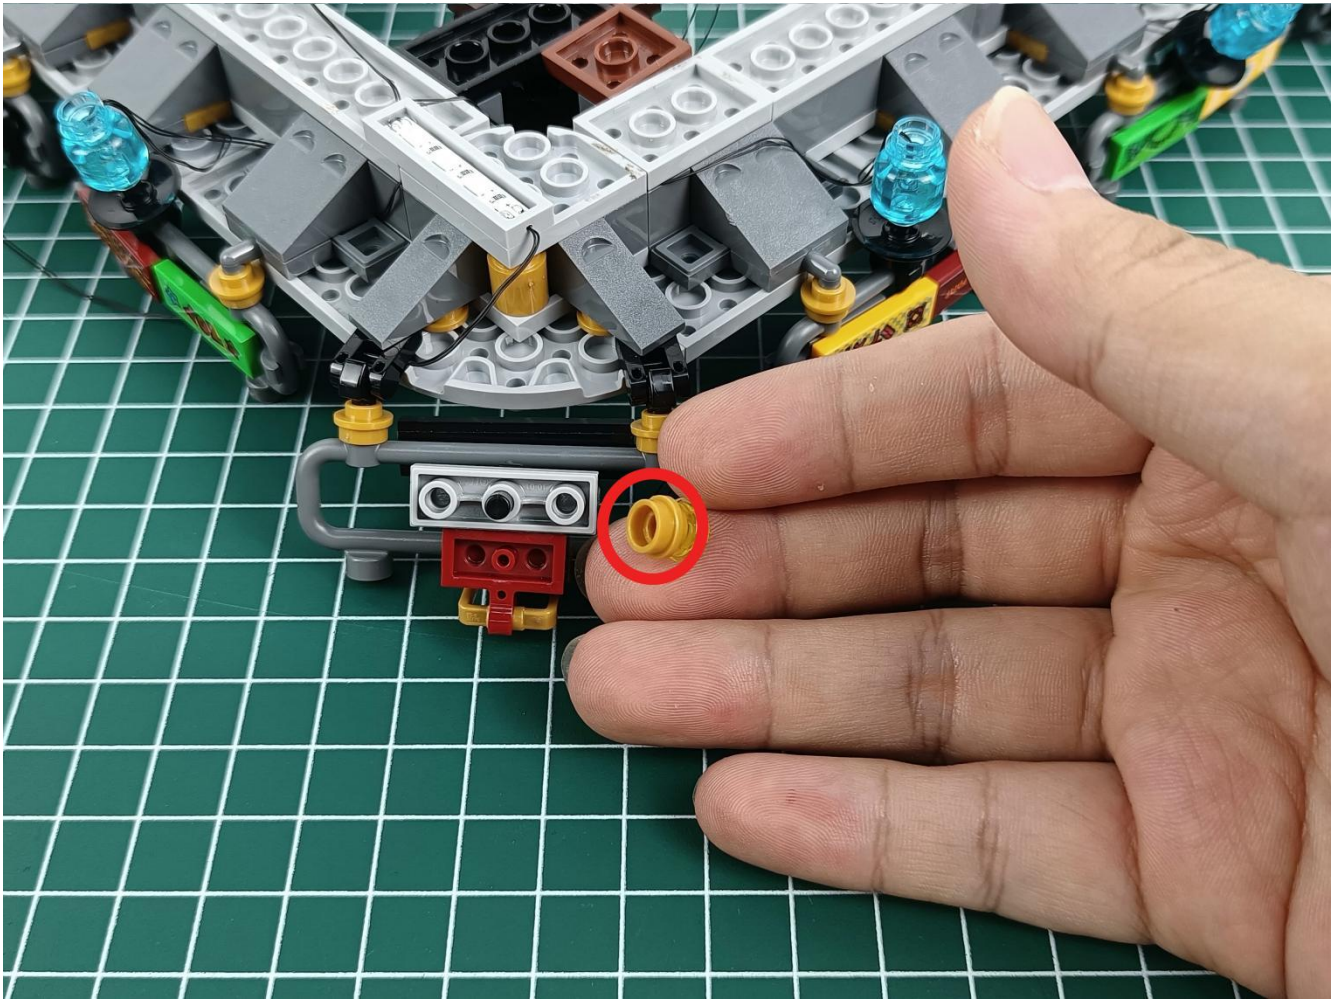

Install the battery, pay attention to the positive and negative poles.

Connect the USB power cord to the battery box.

Take out the 4 expansion boards from the No. 5 bag.

Please pay more attention and carefully using the connector for it is small. The “=” of the 2P interface is aligned with the “=” of the expansion board. The “=” on the expansion board refers to the two outside solder joints, not the two metal pins inside the jack.

Please be careful when installing since the lamp thread is slender. Cannot be pressed against the raised position of the building block. It should pass along the gap, otherwise the lamp wire will be pinched.

Step 2 : Installation

start installation:

Complete install and plug in the power to try it.

Above creative ideas and instructions are provide by our designers.

But we treasure your suggestions or opinions on below.