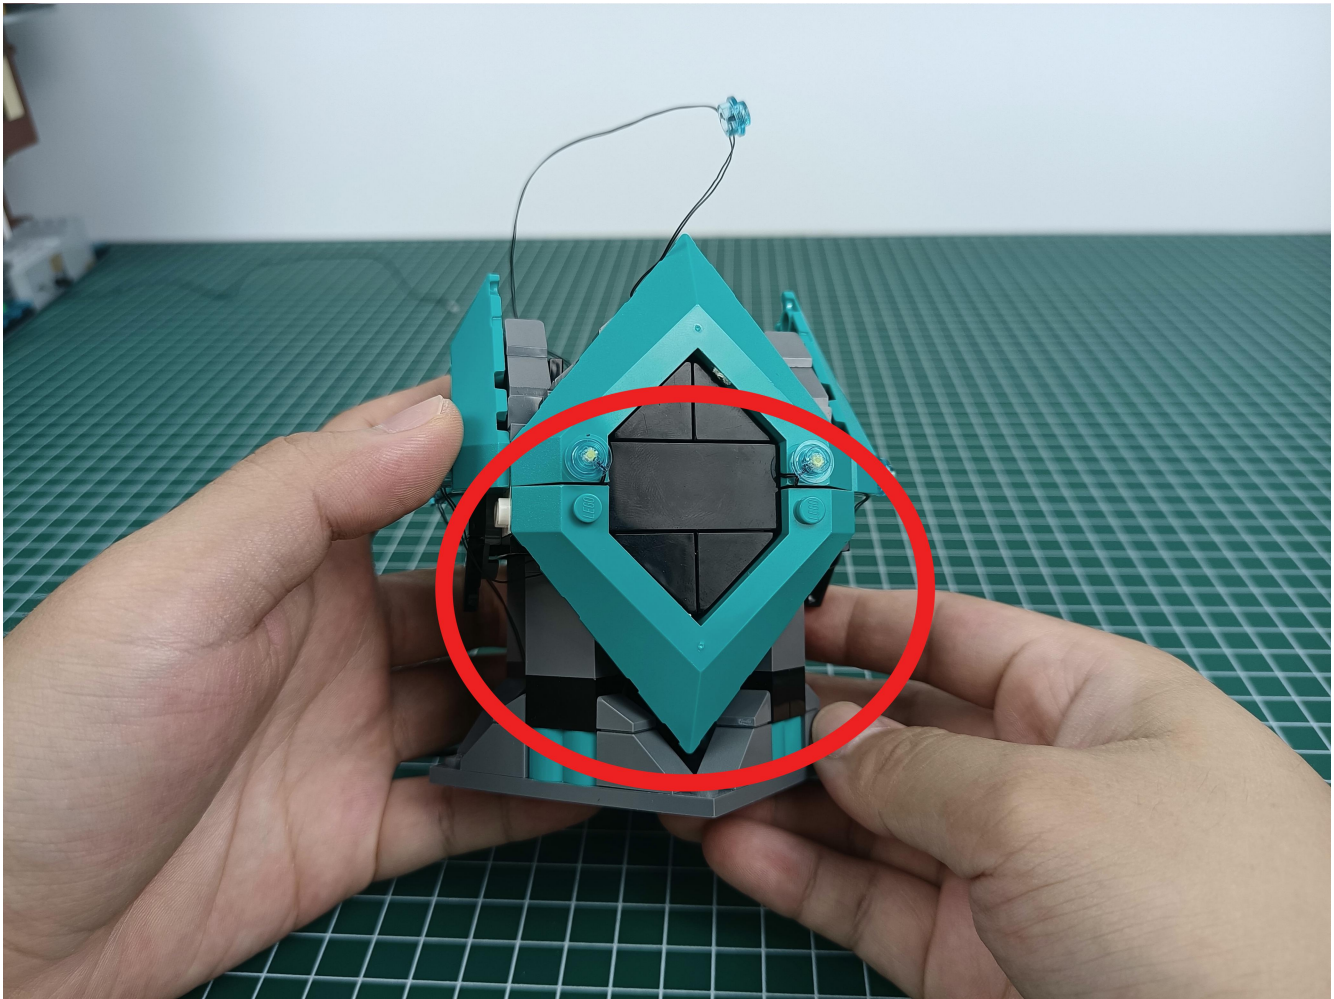

Install the battery, pay attention to the positive and negative poles.

Connect the USB power cord to the battery box.

Take out the 4 expansion boards from the No. 5 bag.

Please pay more attention and carefully using the connector for it is small. The “=” of the 2P interface is aligned with the “=” of the expansion board. The “=” on the expansion board refers to the two outside solder joints, not the two metal pins inside the jack.

Please be careful when installing since the lamp thread is slender. Cannot be pressed against the raised position of the building block. It should pass along the gap, otherwise the lamp wire will be pinched.

Step 2 : Installation

start installation:

Complete install and plug in the power to try it.

Above creative ideas and instructions are provide by our designers.

But we treasure your suggestions or opinions on below.