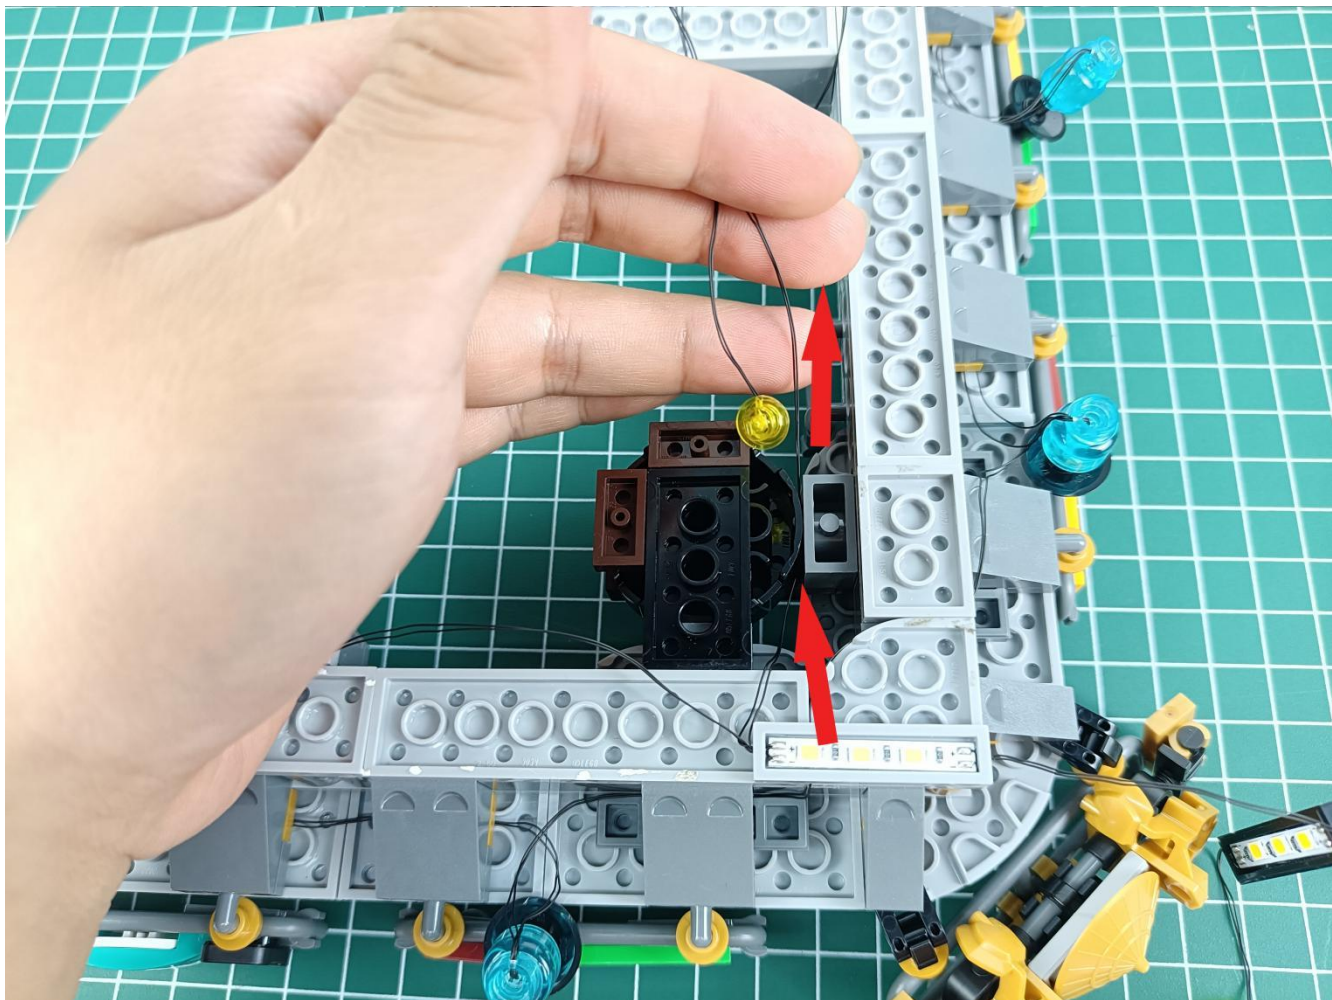

Install the battery, pay attention to the positive and negative poles.

Connect the USB power cord to the battery box.

Take out the 4 expansion boards from the No. 5 bag.

Please pay more attention and carefully using the connector for it is small. The “=” of the 2P interface is aligned with the “=” of the expansion board. The “=” on the expansion board refers to the two outside solder joints, not the two metal pins inside the jack.

Please be careful when installing since the lamp thread is slender. Cannot be pressed against the raised position of the building block. It should pass along the gap, otherwise the lamp wire will be pinched.

Step 2 : Installation

start installation:

Complete install and plug in the power to try it.

Above creative ideas and instructions are provide by our designers.

But we treasure your suggestions or opinions on below.