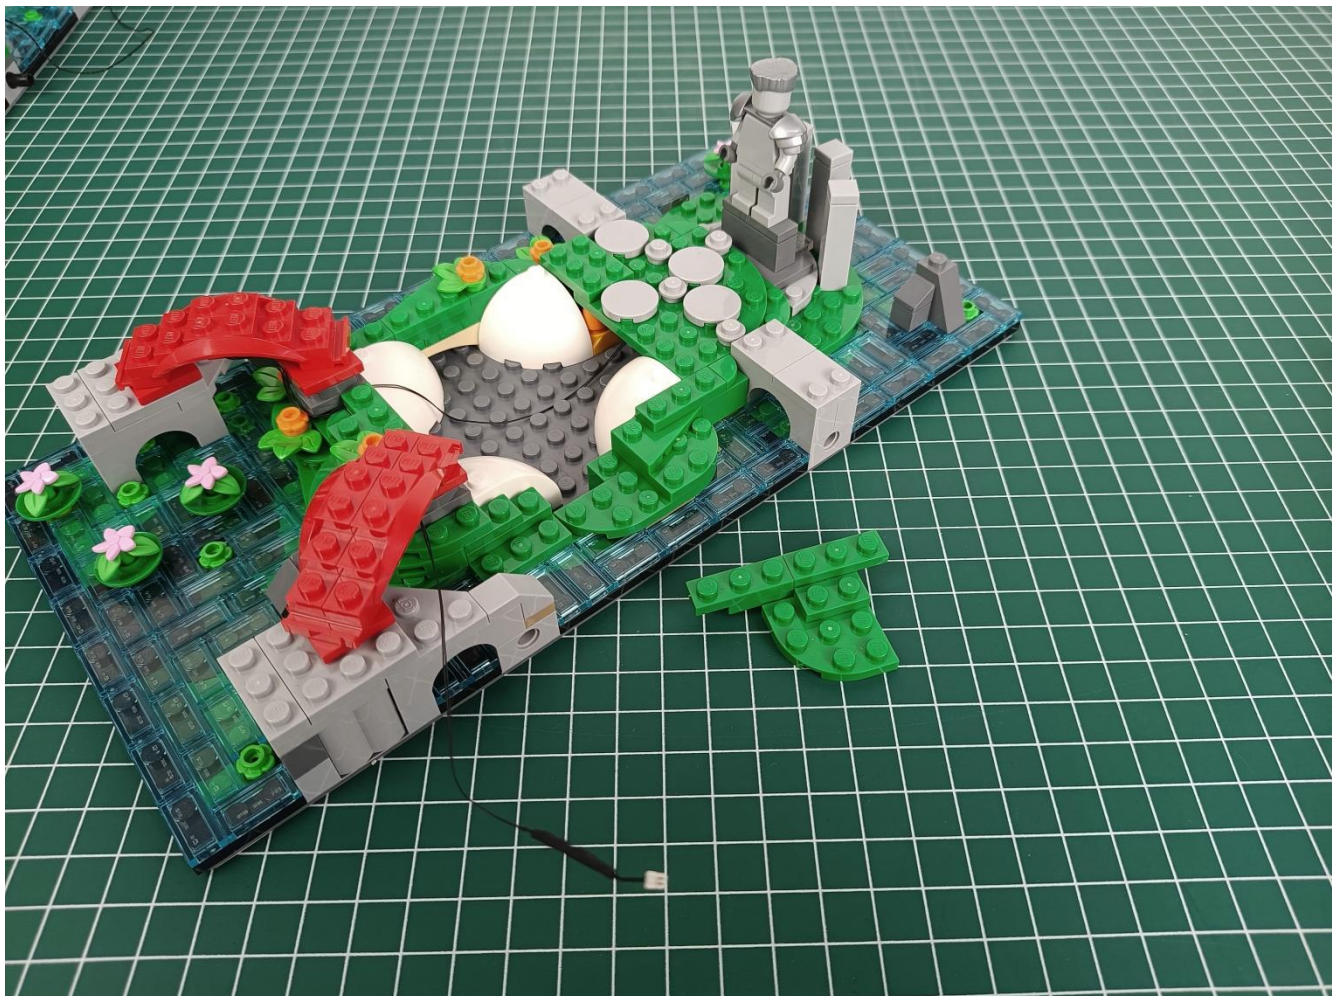

Please be careful when installing since the lamp thread is slender. Cannot be pressed against the raised position of the building block. It should pass along the gap, otherwise the lamp wire will be pinched.

Step 2 : Installation

start installation:

Complete install and plug in the power to try it.

Above creative ideas and instructions are provide by our designers.

But we treasure your suggestions or opinions on below.