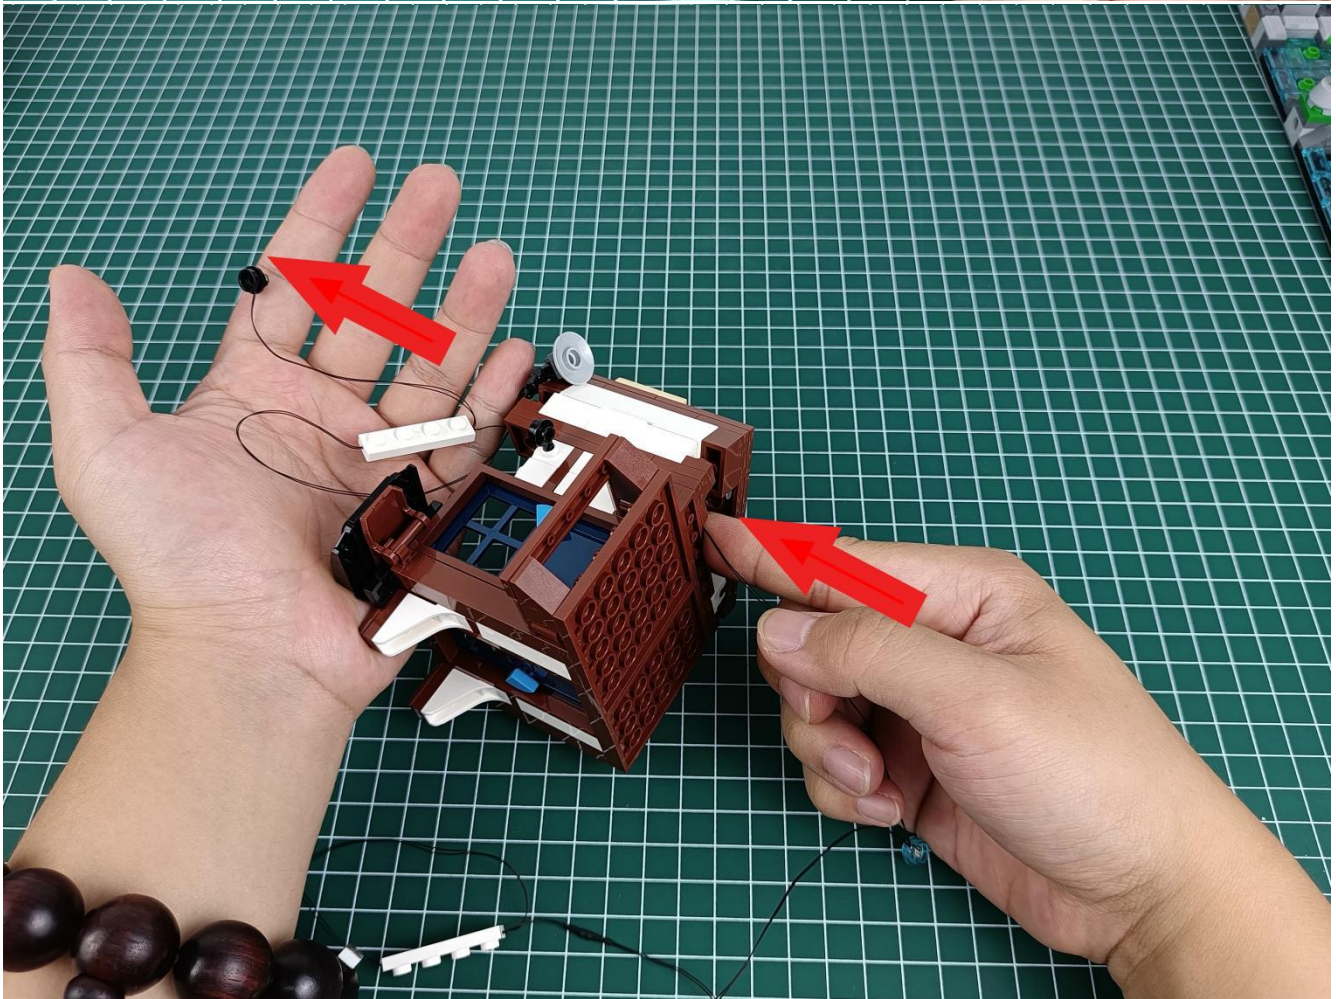

Install the battery, pay attention to the positive and negative poles.

Connect the USB power cord to the battery box.

Take out the 4 expansion boards from the No. 5 bag.

Please pay more attention and carefully using the connector for it is small. The “=” of the 2P interface is aligned with the “=” of the expansion board. The “=” on the expansion board refers to the two outside solder joints, not the two metal pins inside the jack.

Please be careful when installing since the lamp thread is slender. Cannot be pressed against the raised position of the building block. It should pass along the gap, otherwise the lamp wire will be pinched.

Step 2 : Installation

start installation:

Complete install and plug in the power to try it.

Above creative ideas and instructions are provide by our designers.

But we treasure your suggestions or opinions on below.