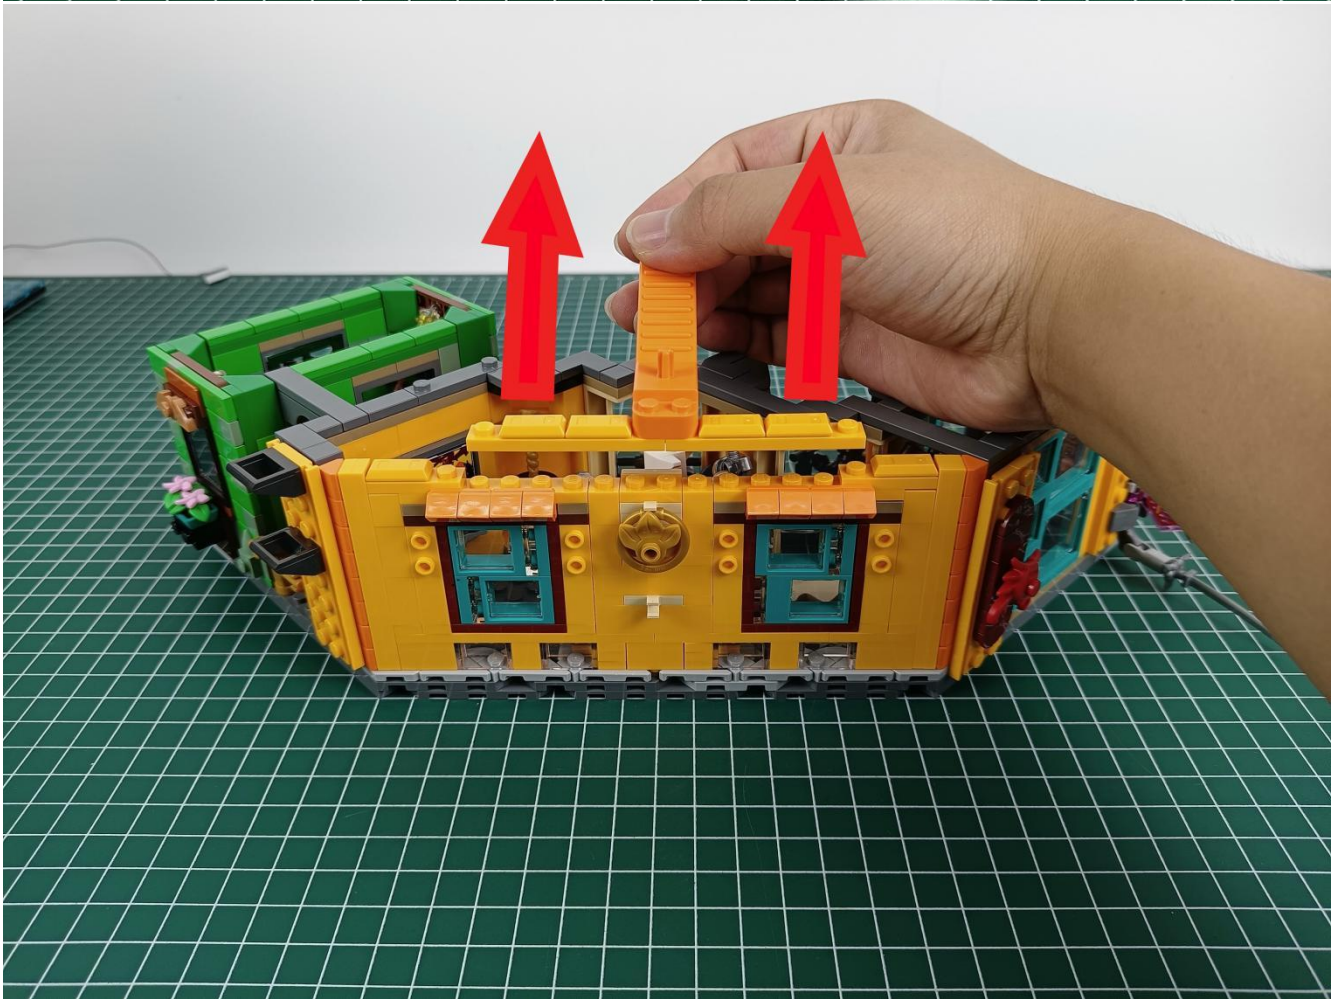

Install the battery, pay attention to the positive and negative poles.

Connect the USB power cord to the battery box.

Take out the 4 expansion boards from the No. 5 bag.

Please pay more attention and carefully using the connector for it is small. The “=” of the 2P interface is aligned with the “=” of the expansion board. The “=” on the expansion board refers to the two outside solder joints, not the two metal pins inside the jack.

Please be careful when installing since the lamp thread is slender. Cannot be pressed against the raised position of the building block. It should pass along the gap, otherwise the lamp wire will be pinched.

Step 2 : Installation

start installation:

Complete install and plug in the power to try it.

Above creative ideas and instructions are provide by our designers.

But we treasure your suggestions or opinions on below.