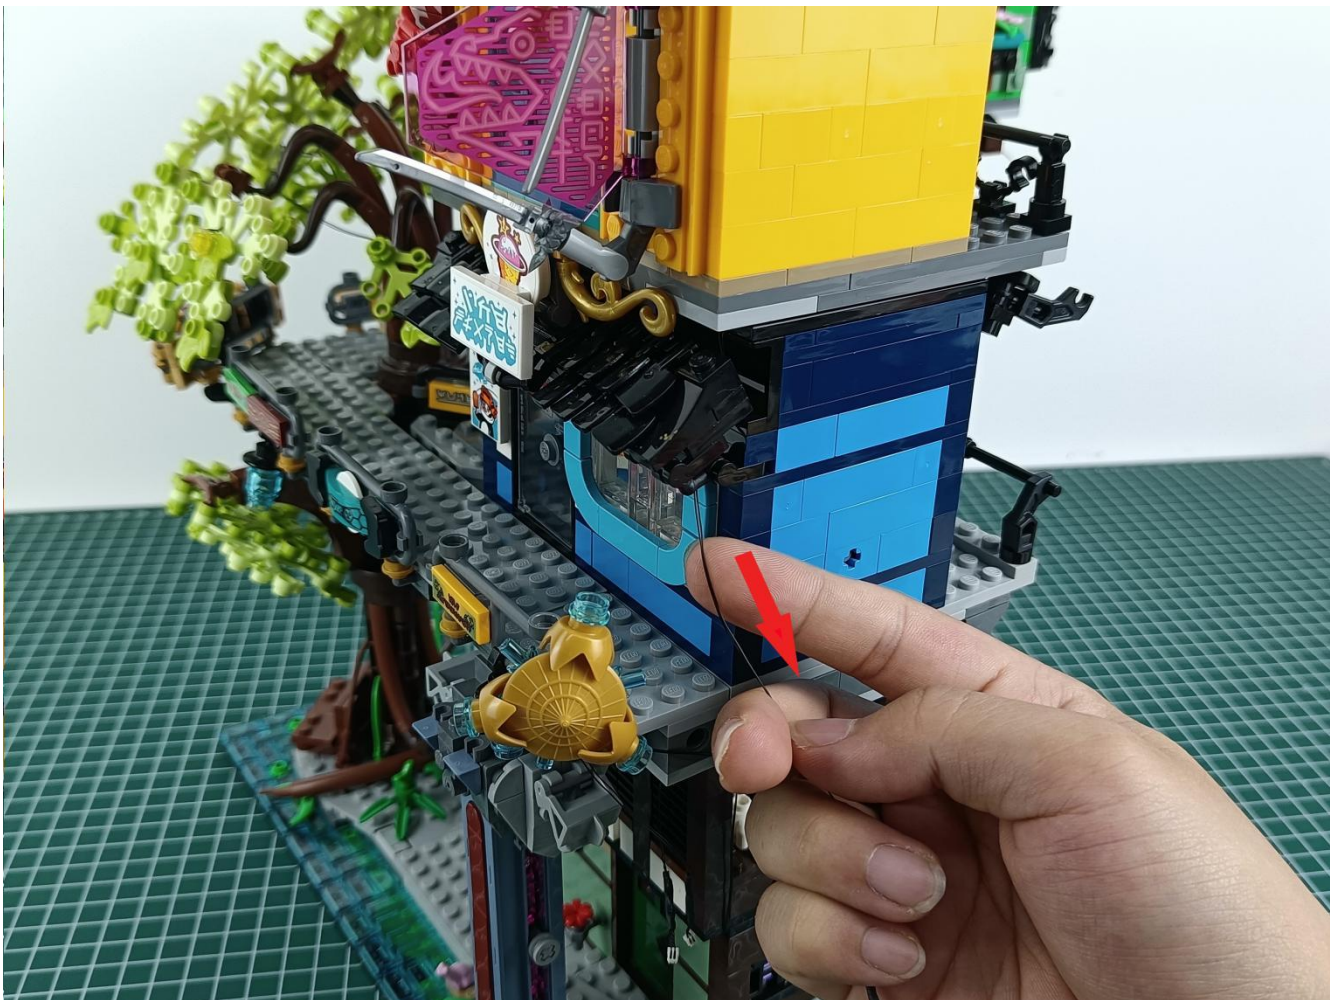

Please be careful when installing since the lamp thread is slender. Cannot be pressed against the raised position of the building block. It should pass along the gap, otherwise the lamp wire will be pinched.

Step 2 : Installation

start installation:

Complete install and plug in the power to try it.

Above creative ideas and instructions are provide by our designers.

But we treasure your suggestions or opinions on below.