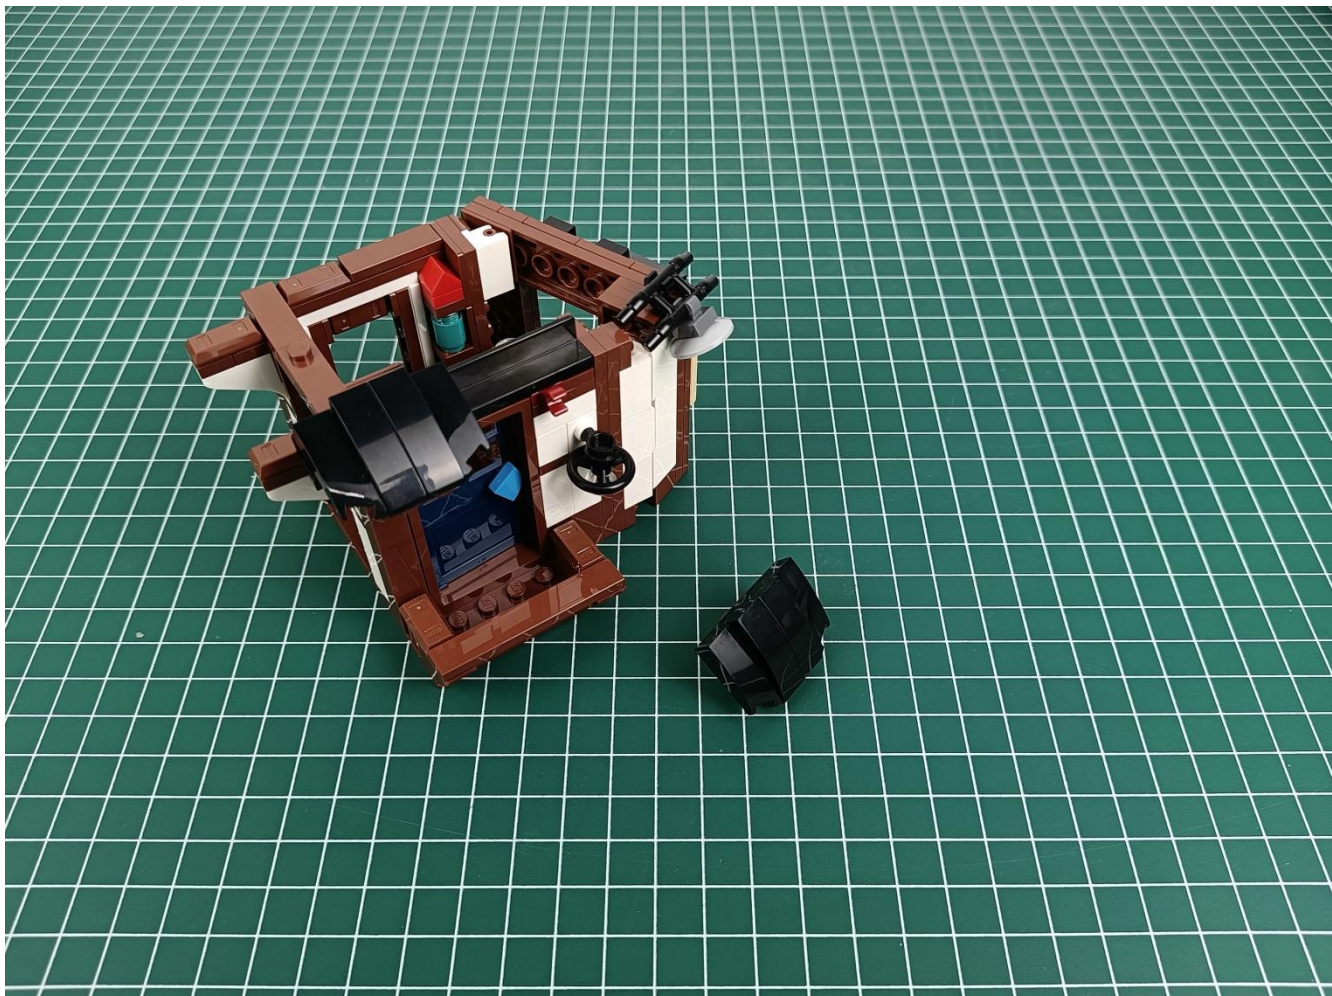

Please be careful when installing since the lamp thread is slender. Cannot be pressed against the raised position of the building block. It should pass along the gap, otherwise the lamp wire will be pinched.

Step 2 : Installation

start installation:

Complete install and plug in the power to try it.

Above creative ideas and instructions are provide by our designers.

But we treasure your suggestions or opinions on below.