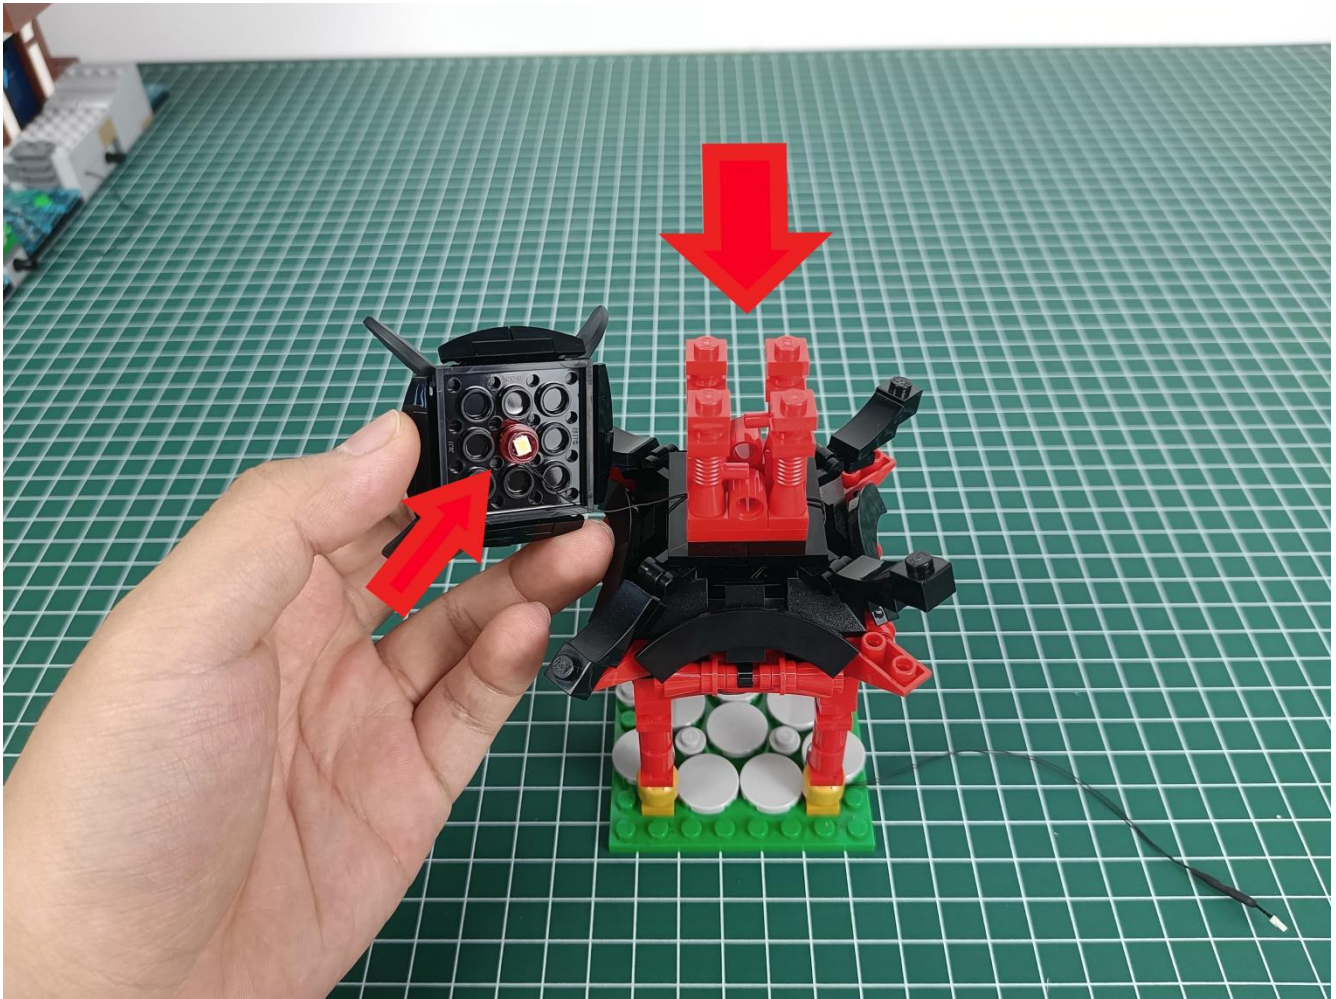

Install the battery, pay attention to the positive and negative poles.

Connect the USB power cord to the battery box.

Take out the 4 expansion boards from the No. 5 bag.

Please pay more attention and carefully using the connector for it is small. The “=” of the 2P interface is aligned with the “=” of the expansion board. The “=” on the expansion board refers to the two outside solder joints, not the two metal pins inside the jack.

Please be careful when installing since the lamp thread is slender. Cannot be pressed against the raised position of the building block. It should pass along the gap, otherwise the lamp wire will be pinched.

Step 2 : Installation

start installation:

Complete install and plug in the power to try it.

Above creative ideas and instructions are provide by our designers.

But we treasure your suggestions or opinions on below.