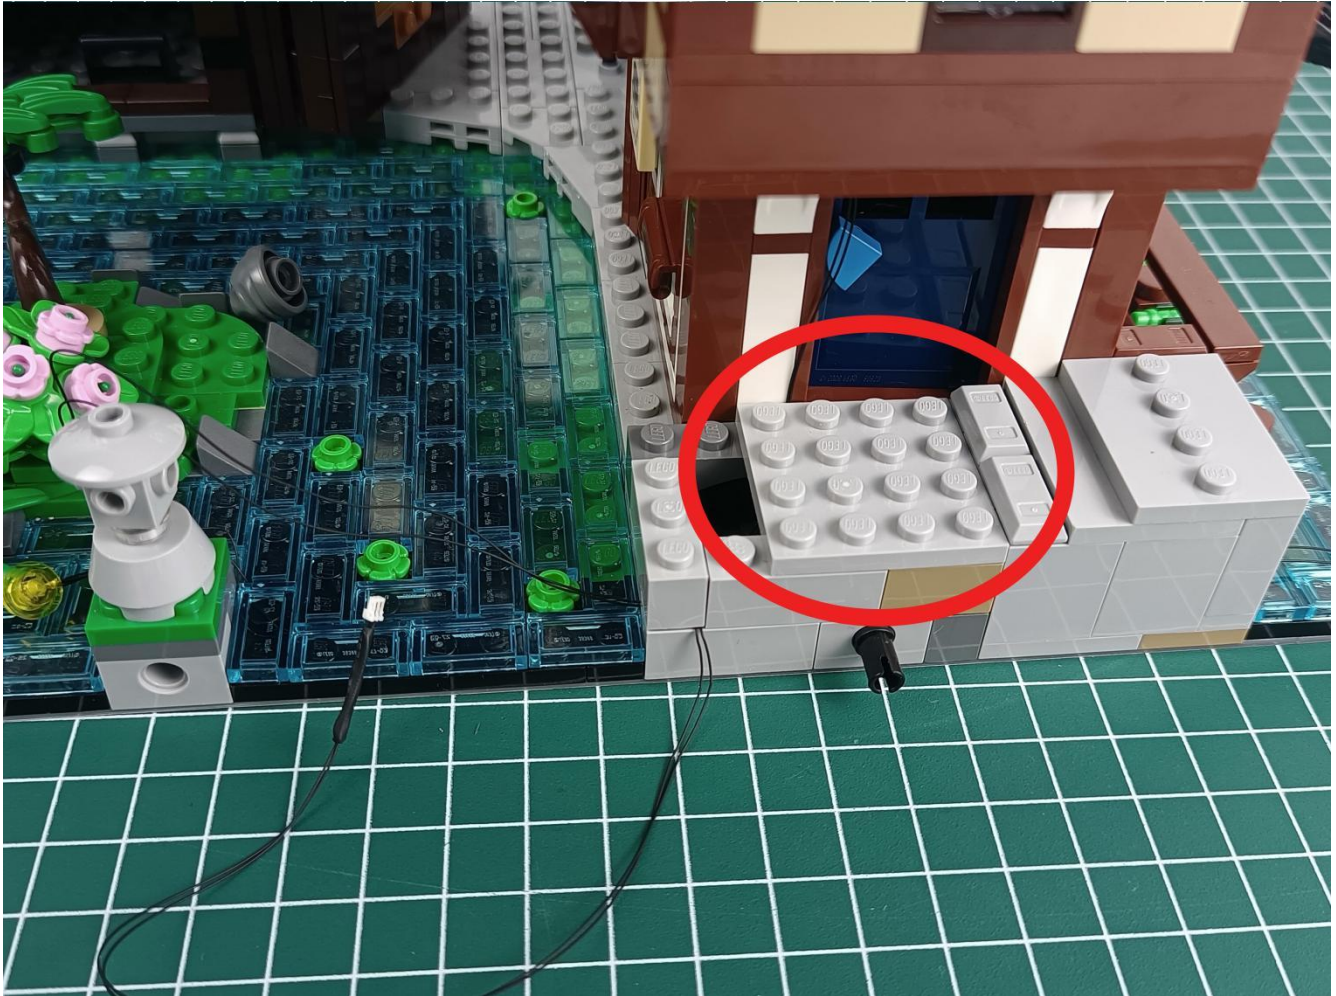

Please be careful when installing since the lamp thread is slender. Cannot be pressed against the raised position of the building block. It should pass along the gap, otherwise the lamp wire will be pinched.

Step 2 : Installation

start installation:

Complete install and plug in the power to try it.

Above creative ideas and instructions are provide by our designers.

But we treasure your suggestions or opinions on below.