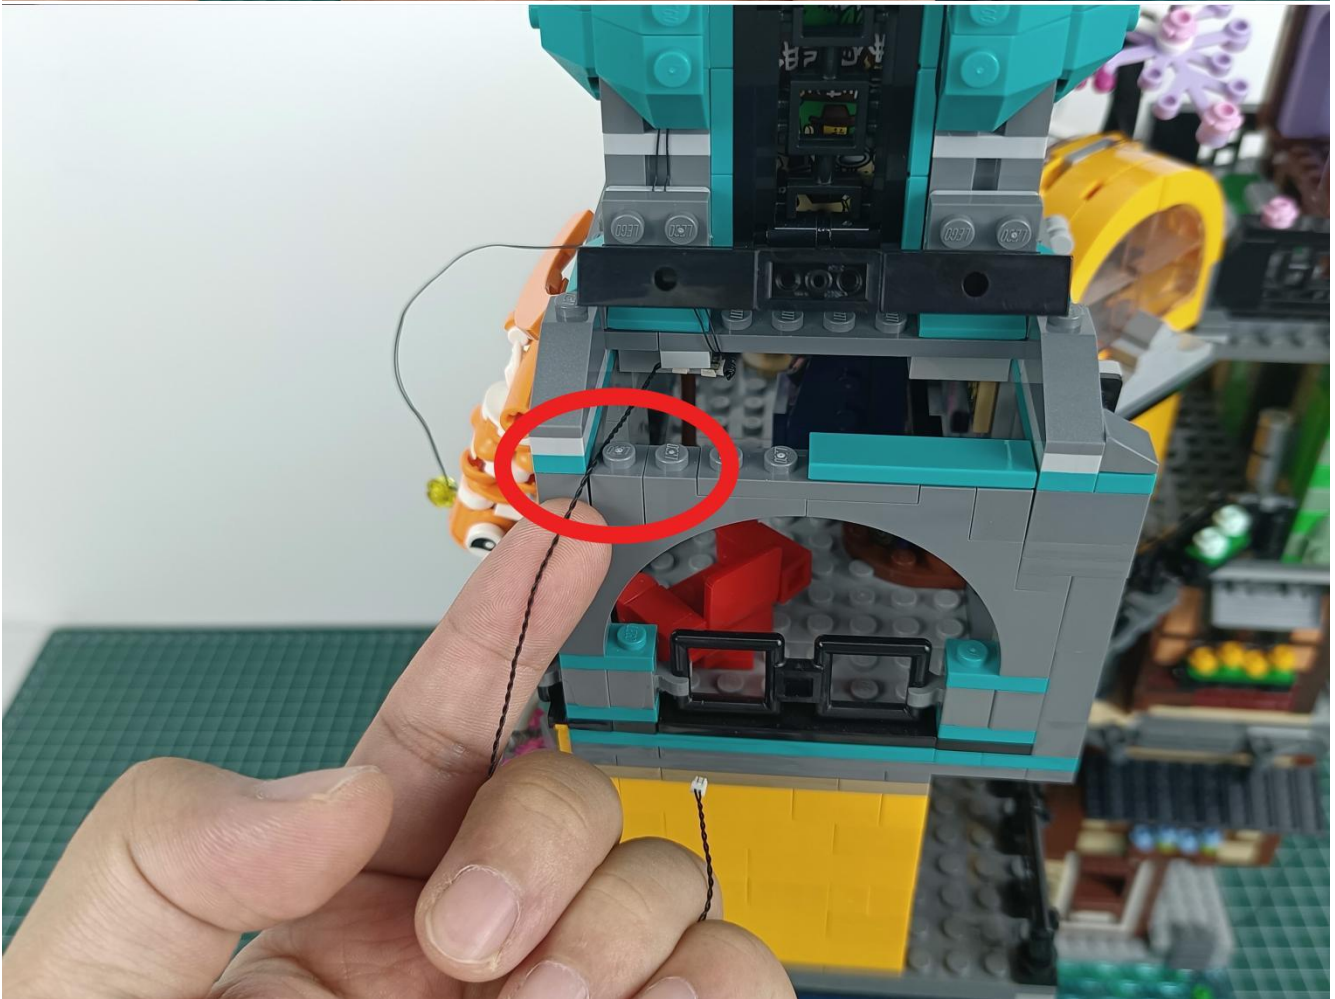

Install the battery, pay attention to the positive and negative poles.

Connect the USB power cord to the battery box.

Take out the 4 expansion boards from the No. 5 bag.

Please pay more attention and carefully using the connector for it is small. The “=” of the 2P interface is aligned with the “=” of the expansion board. The “=” on the expansion board refers to the two outside solder joints, not the two metal pins inside the jack.

Please be careful when installing since the lamp thread is slender. Cannot be pressed against the raised position of the building block. It should pass along the gap, otherwise the lamp wire will be pinched.

Step 2 : Installation

start installation:

Complete install and plug in the power to try it.

Above creative ideas and instructions are provide by our designers.

But we treasure your suggestions or opinions on below.