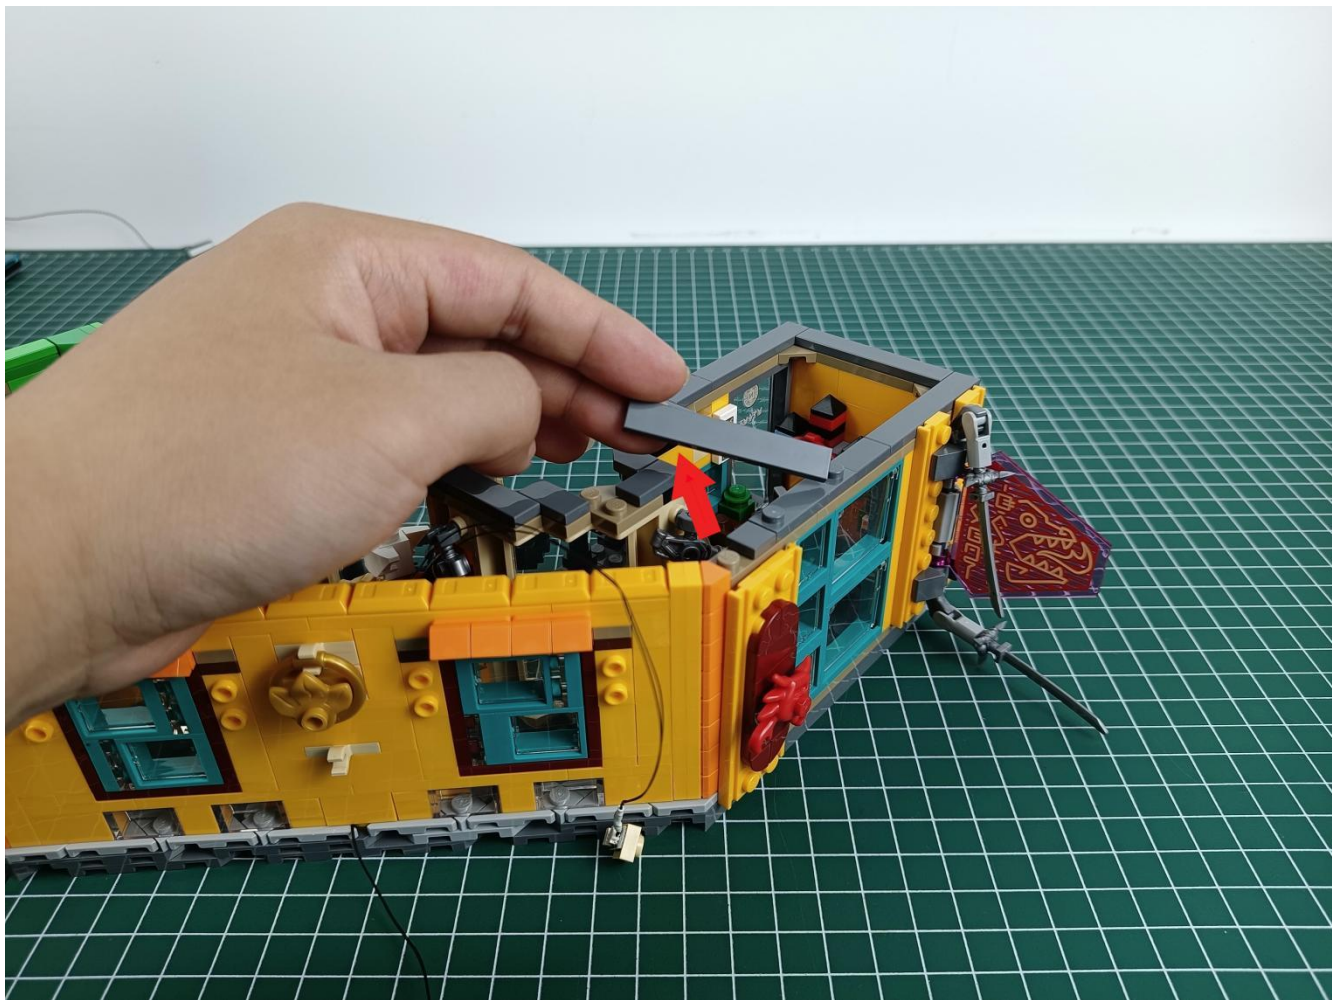

Install the battery, pay attention to the positive and negative poles.

Connect the USB power cord to the battery box.

Take out the 4 expansion boards from the No. 5 bag.

Please pay more attention and carefully using the connector for it is small. The “=” of the 2P interface is aligned with the “=” of the expansion board. The “=” on the expansion board refers to the two outside solder joints, not the two metal pins inside the jack.

Please be careful when installing since the lamp thread is slender. Cannot be pressed against the raised position of the building block. It should pass along the gap, otherwise the lamp wire will be pinched.

Step 2 : Installation

start installation:

Complete install and plug in the power to try it.

Above creative ideas and instructions are provide by our designers.

But we treasure your suggestions or opinions on below.