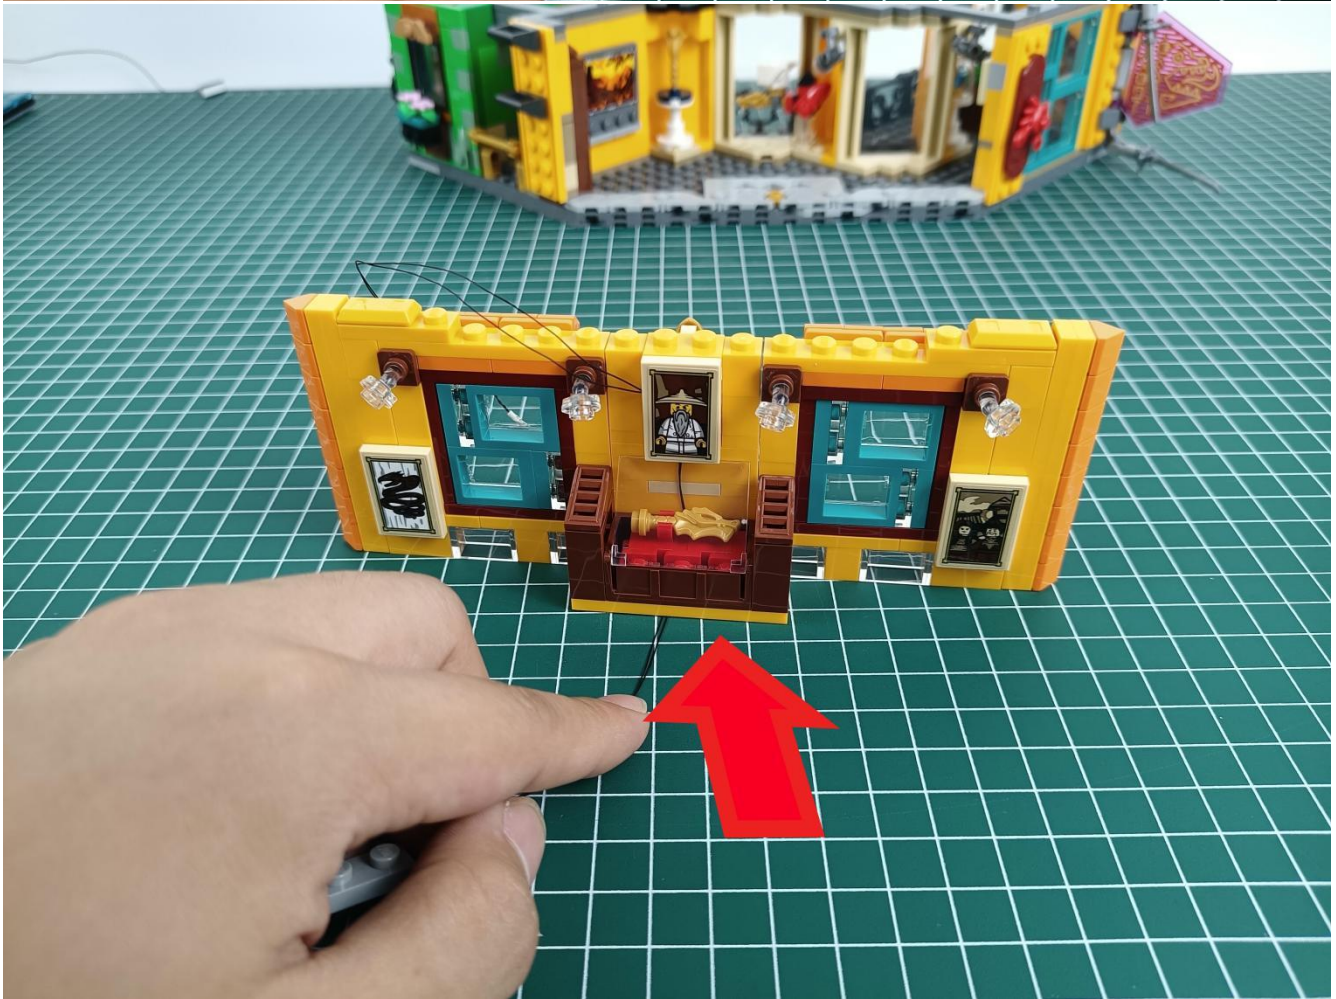

Install the battery, pay attention to the positive and negative poles.

Connect the USB power cord to the battery box.

Take out the 4 expansion boards from the No. 5 bag.

Please pay more attention and carefully using the connector for it is small. The “=” of the 2P interface is aligned with the “=” of the expansion board. The “=” on the expansion board refers to the two outside solder joints, not the two metal pins inside the jack.

Please be careful when installing since the lamp thread is slender. Cannot be pressed against the raised position of the building block. It should pass along the gap, otherwise the lamp wire will be pinched.

Step 2 : Installation

start installation:

Complete install and plug in the power to try it.

Above creative ideas and instructions are provide by our designers.

But we treasure your suggestions or opinions on below.