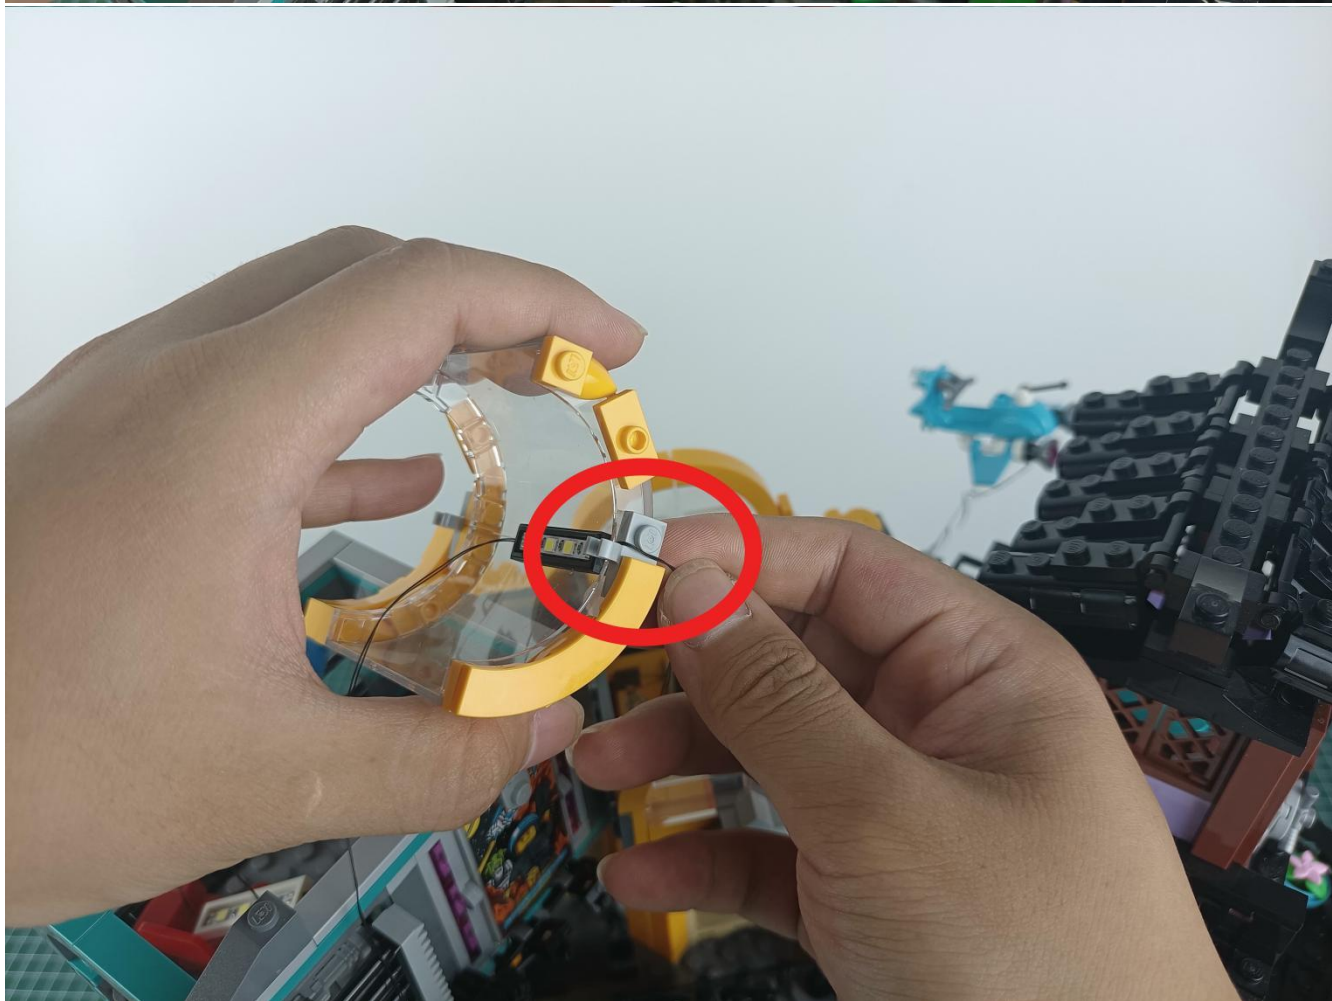

Install the battery, pay attention to the positive and negative poles.

Connect the USB power cord to the battery box.

Take out the 4 expansion boards from the No. 5 bag.

Please pay more attention and carefully using the connector for it is small. The “=” of the 2P interface is aligned with the “=” of the expansion board. The “=” on the expansion board refers to the two outside solder joints, not the two metal pins inside the jack.

If there is no abnormality, unplug the lights and leave the expansion board on the USB power cord, Put the lighting back into the original bag, and test the lighting of other bags in the same way.

Attention:

Please be careful when installing since the lamp thread is slender. Cannot be pressed against the raised position of the building block. It should pass along the gap, otherwise the lamp wire will be pinched.

Step 2 : Installation

start installation:

Complete install and plug in the power to try it.

Above creative ideas and instructions are provide by our designers.

But we treasure your suggestions or opinions on below.