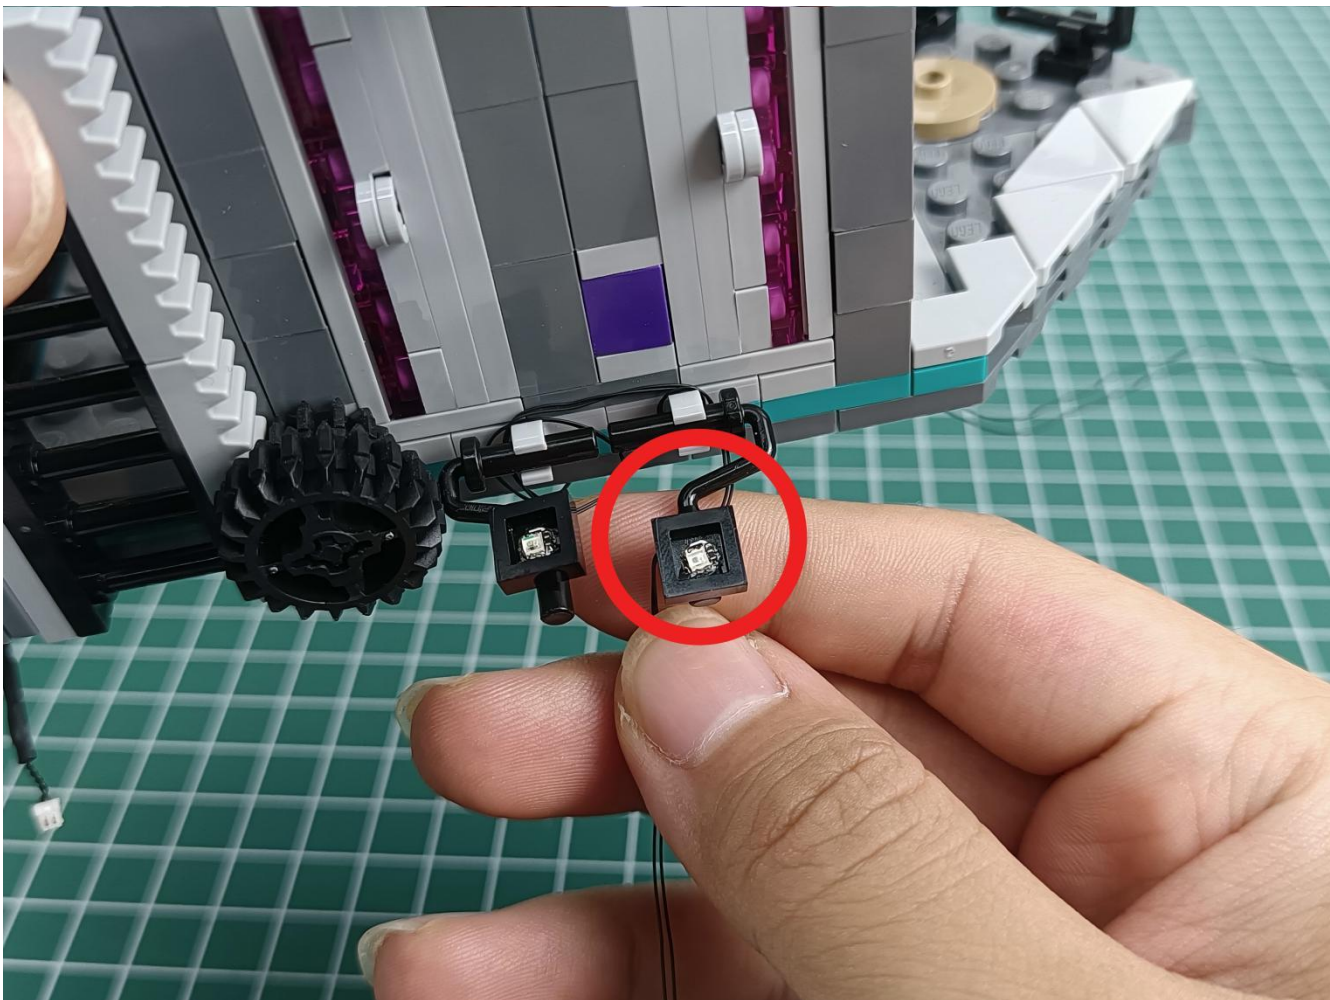

Install the battery, pay attention to the positive and negative poles.

Connect the USB power cord to the battery box.

Take out the 4 expansion boards from the No. 5 bag.

Please pay more attention and carefully using the connector for it is small. The “=” of the 2P interface is aligned with the “=” of the expansion board. The “=” on the expansion board refers to the two outside solder joints, not the two metal pins inside the jack.

Please be careful when installing since the lamp thread is slender. Cannot be pressed against the raised position of the building block. It should pass along the gap, otherwise the lamp wire will be pinched.

Step 2 : Installation

start installation:

Complete install and plug in the power to try it.

Above creative ideas and instructions are provide by our designers.

But we treasure your suggestions or opinions on below.