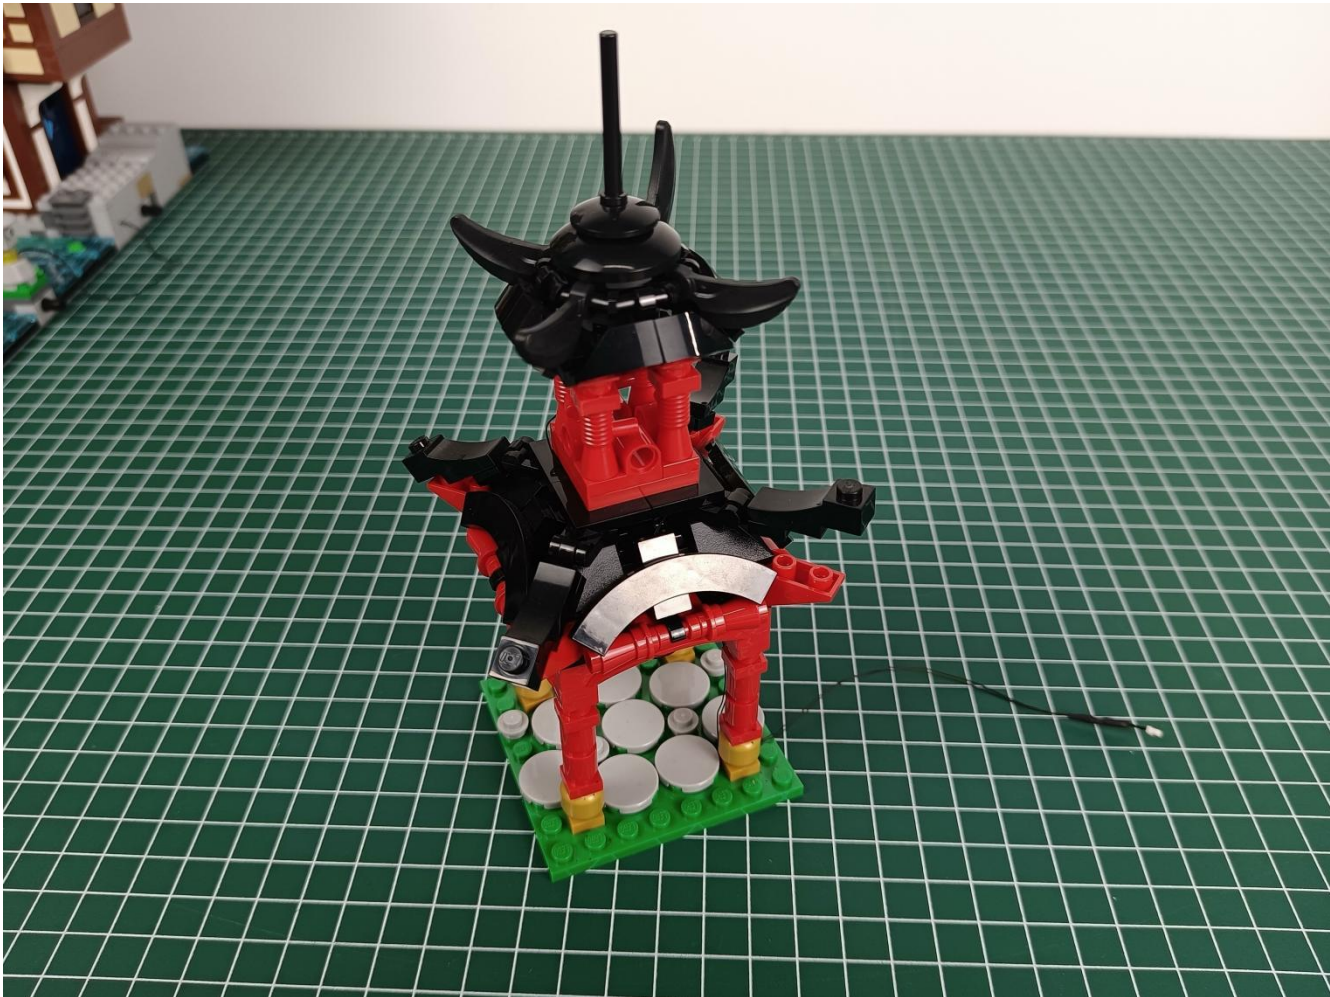

Please be careful when installing since the lamp thread is slender. Cannot be pressed against the raised position of the building block. It should pass along the gap, otherwise the lamp wire will be pinched.

Step 2 : Installation

start installation:

Complete install and plug in the power to try it.

Above creative ideas and instructions are provide by our designers.

But we treasure your suggestions or opinions on below.