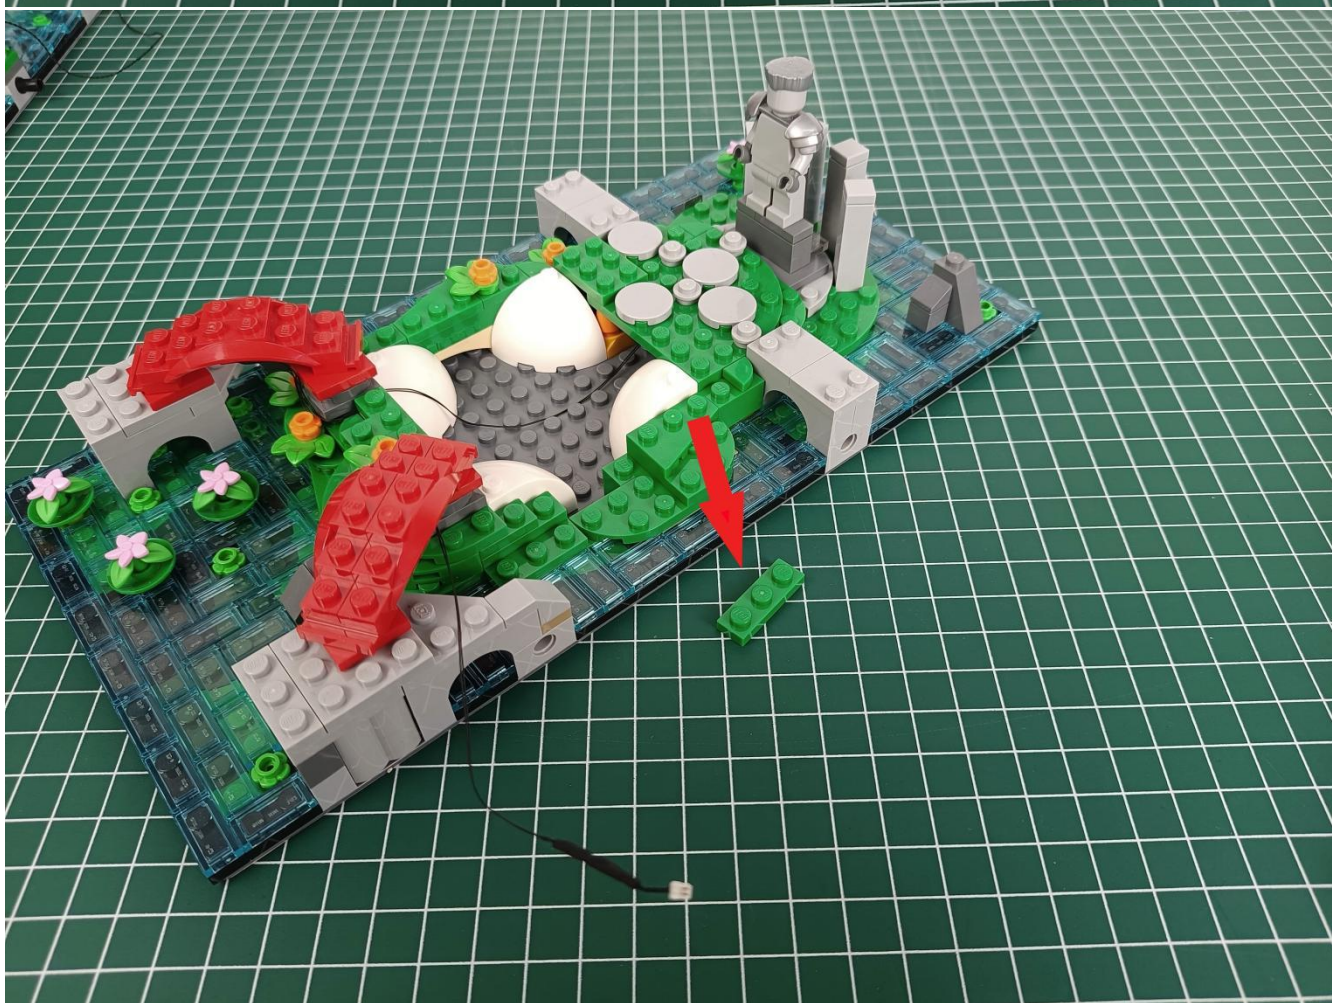

Please be careful when installing since the lamp thread is slender. Cannot be pressed against the raised position of the building block. It should pass along the gap, otherwise the lamp wire will be pinched.

Step 2 : Installation

start installation:

Complete install and plug in the power to try it.

Above creative ideas and instructions are provide by our designers.

But we treasure your suggestions or opinions on below.