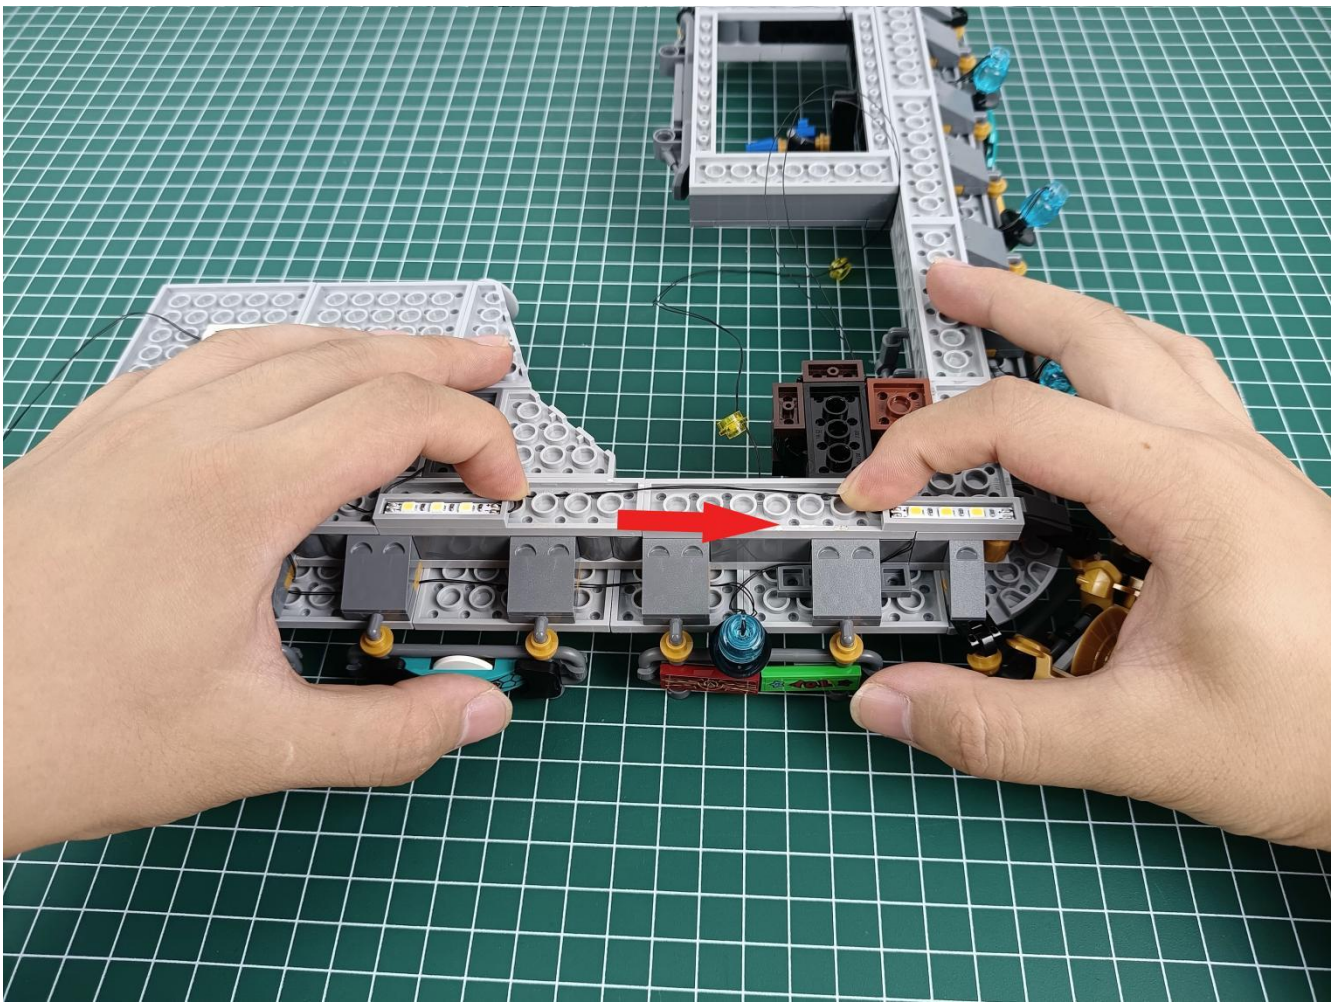

Install the battery, pay attention to the positive and negative poles.

Connect the USB power cord to the battery box.

Take out the 4 expansion boards from the No. 5 bag.

Please pay more attention and carefully using the connector for it is small. The “=” of the 2P interface is aligned with the “=” of the expansion board. The “=” on the expansion board refers to the two outside solder joints, not the two metal pins inside the jack.

Please be careful when installing since the lamp thread is slender. Cannot be pressed against the raised position of the building block. It should pass along the gap, otherwise the lamp wire will be pinched.

Step 2 : Installation

start installation:

Complete install and plug in the power to try it.

Above creative ideas and instructions are provide by our designers.

But we treasure your suggestions or opinions on below.