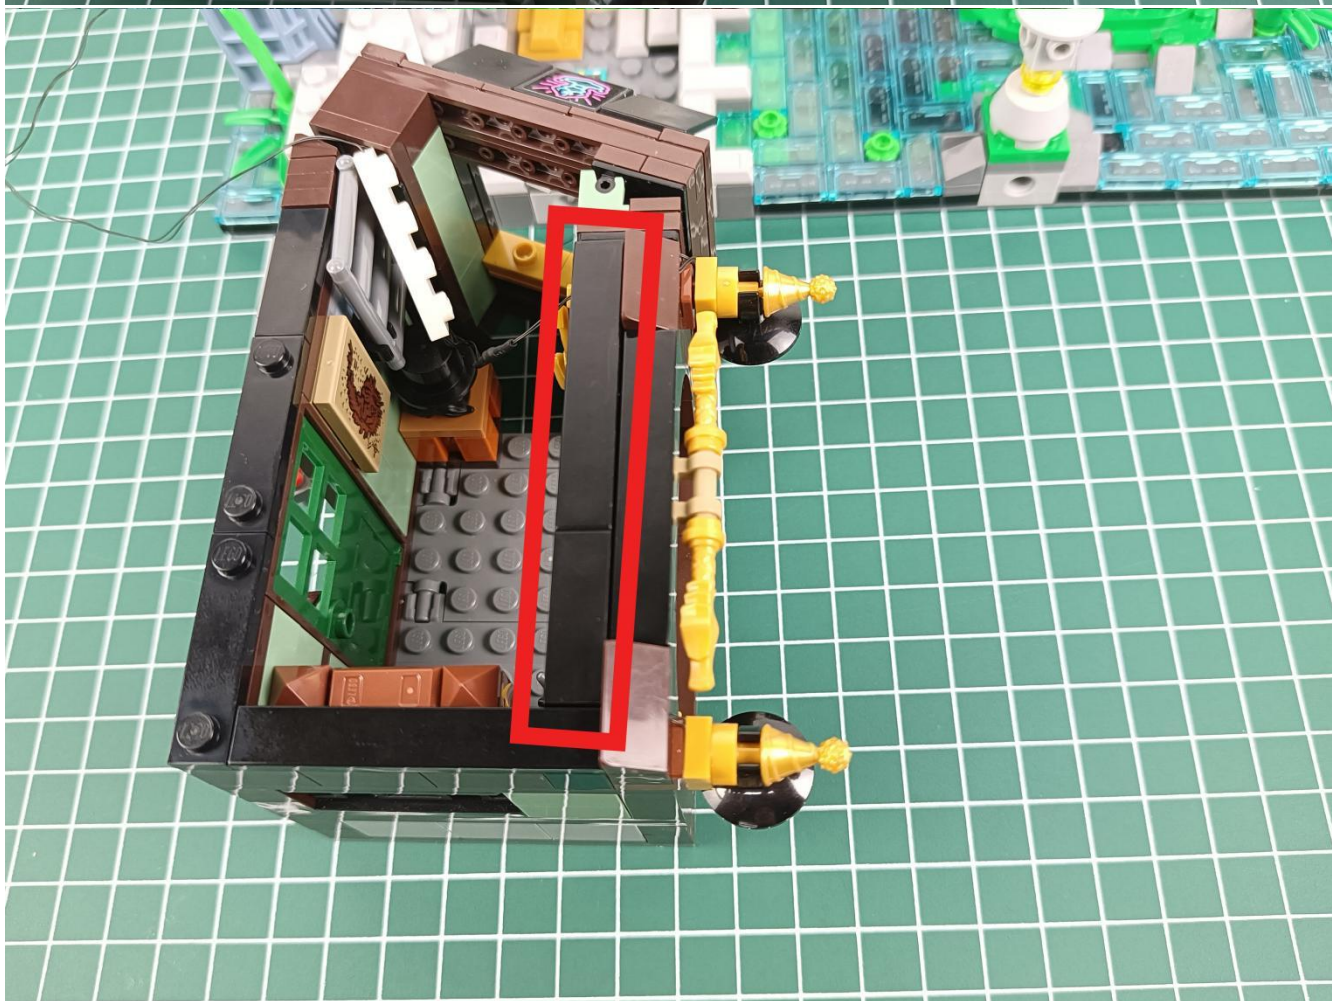

Install the battery, pay attention to the positive and negative poles.

Connect the USB power cord to the battery box.

Take out the 4 expansion boards from the No. 5 bag.

Please pay more attention and carefully using the connector for it is small. The “=” of the 2P interface is aligned with the “=” of the expansion board. The “=” on the expansion board refers to the two outside solder joints, not the two metal pins inside the jack.

Please be careful when installing since the lamp thread is slender. Cannot be pressed against the raised position of the building block. It should pass along the gap, otherwise the lamp wire will be pinched.

Step 2 : Installation

start installation:

Complete install and plug in the power to try it.

Above creative ideas and instructions are provide by our designers.

But we treasure your suggestions or opinions on below.