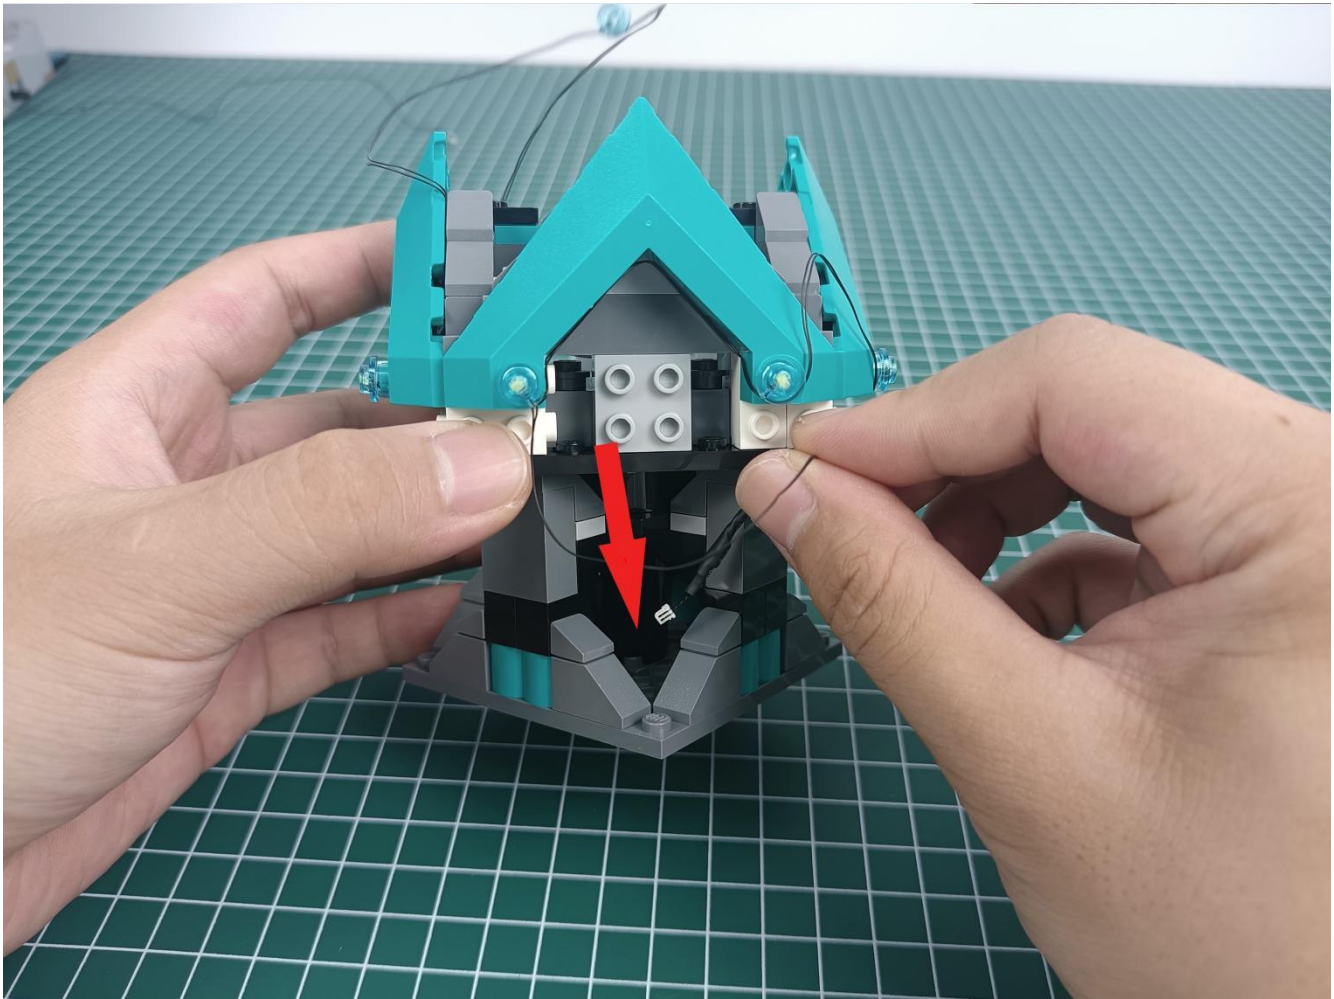

Install the battery, pay attention to the positive and negative poles.

Connect the USB power cord to the battery box.

Take out the 4 expansion boards from the No. 5 bag.

Please pay more attention and carefully using the connector for it is small. The “=” of the 2P interface is aligned with the “=” of the expansion board. The “=” on the expansion board refers to the two outside solder joints, not the two metal pins inside the jack.

Please be careful when installing since the lamp thread is slender. Cannot be pressed against the raised position of the building block. It should pass along the gap, otherwise the lamp wire will be pinched.

Step 2 : Installation

start installation:

Complete install and plug in the power to try it.

Above creative ideas and instructions are provide by our designers.

But we treasure your suggestions or opinions on below.