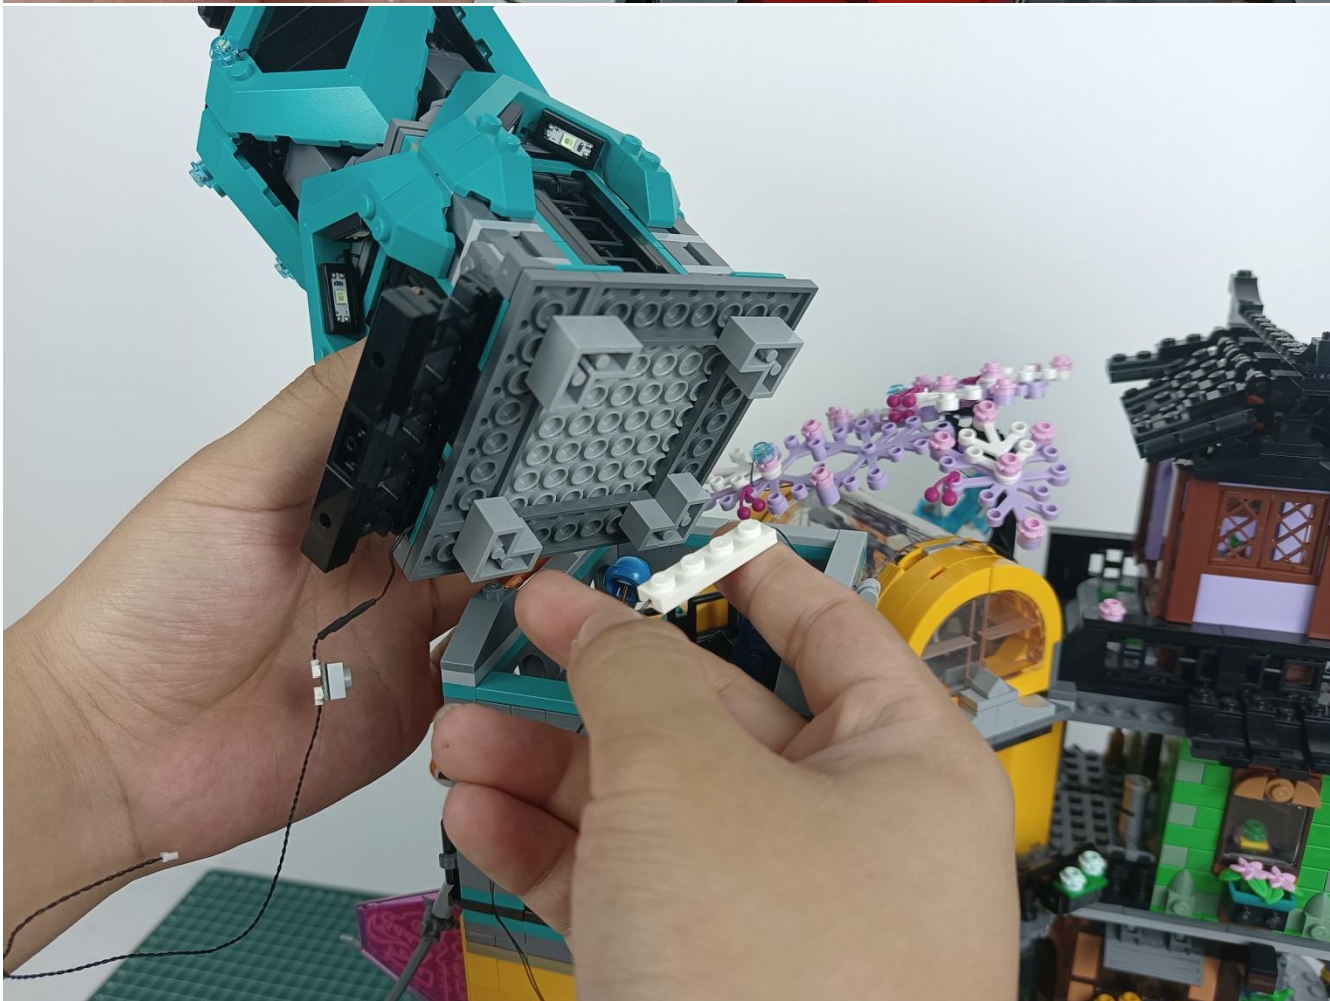

Install the battery, pay attention to the positive and negative poles.

Connect the USB power cord to the battery box.

Take out the 4 expansion boards from the No. 5 bag.

Please pay more attention and carefully using the connector for it is small. The “=” of the 2P interface is aligned with the “=” of the expansion board. The “=” on the expansion board refers to the two outside solder joints, not the two metal pins inside the jack.

Please be careful when installing since the lamp thread is slender. Cannot be pressed against the raised position of the building block. It should pass along the gap, otherwise the lamp wire will be pinched.

Step 2 : Installation

start installation:

Complete install and plug in the power to try it.

Above creative ideas and instructions are provide by our designers.

But we treasure your suggestions or opinions on below.