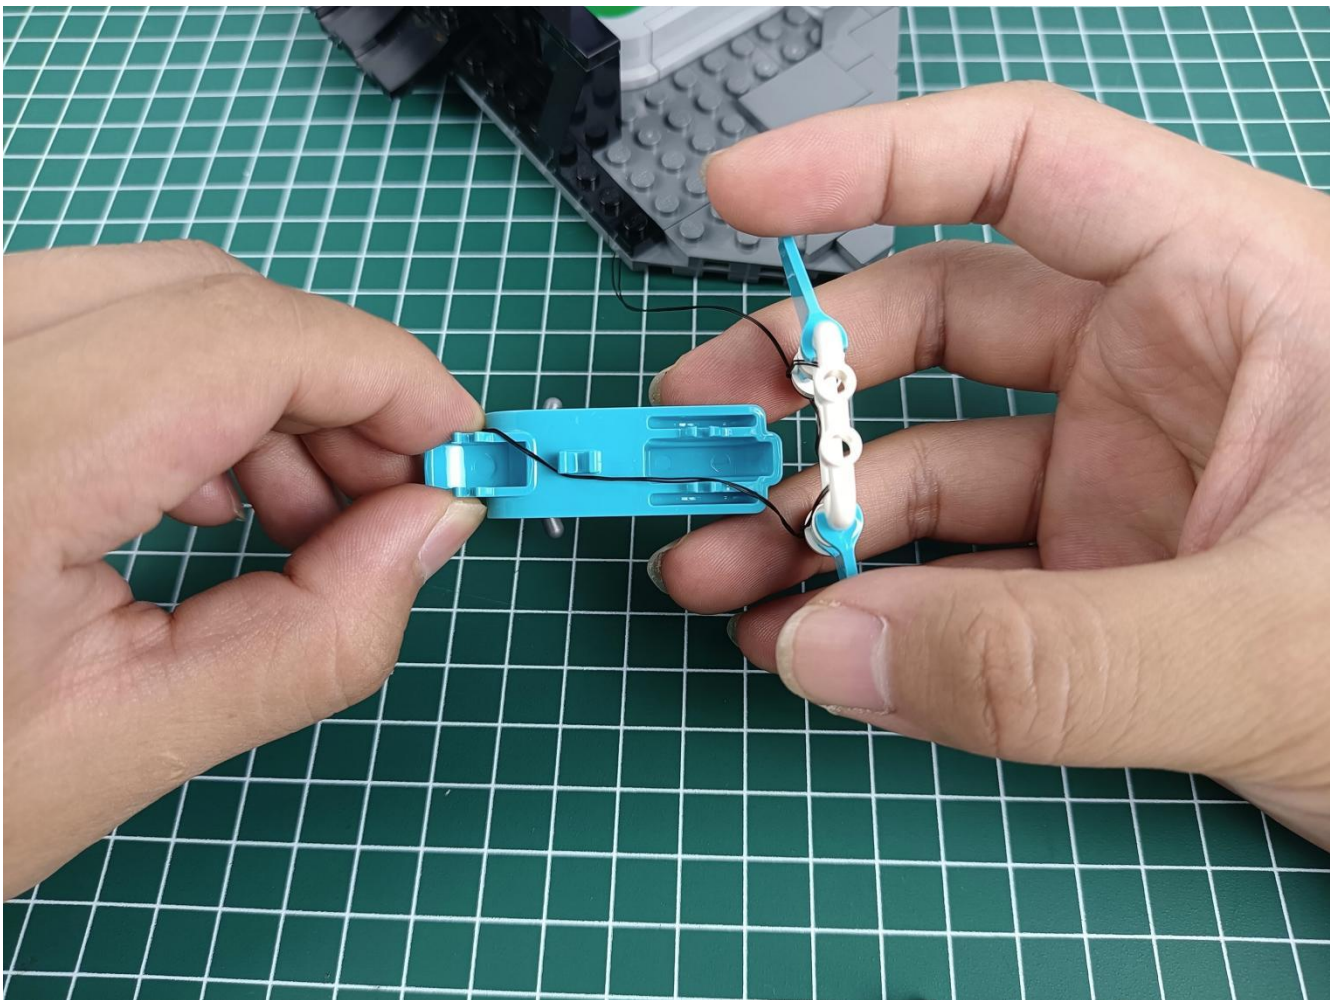

Install the battery, pay attention to the positive and negative poles.

Connect the USB power cord to the battery box.

Take out the 4 expansion boards from the No. 5 bag.

Please pay more attention and carefully using the connector for it is small. The “=” of the 2P interface is aligned with the “=” of the expansion board. The “=” on the expansion board refers to the two outside solder joints, not the two metal pins inside the jack.

Please be careful when installing since the lamp thread is slender. Cannot be pressed against the raised position of the building block. It should pass along the gap, otherwise the lamp wire will be pinched.

Step 2 : Installation

start installation:

Complete install and plug in the power to try it.

Above creative ideas and instructions are provide by our designers.

But we treasure your suggestions or opinions on below.