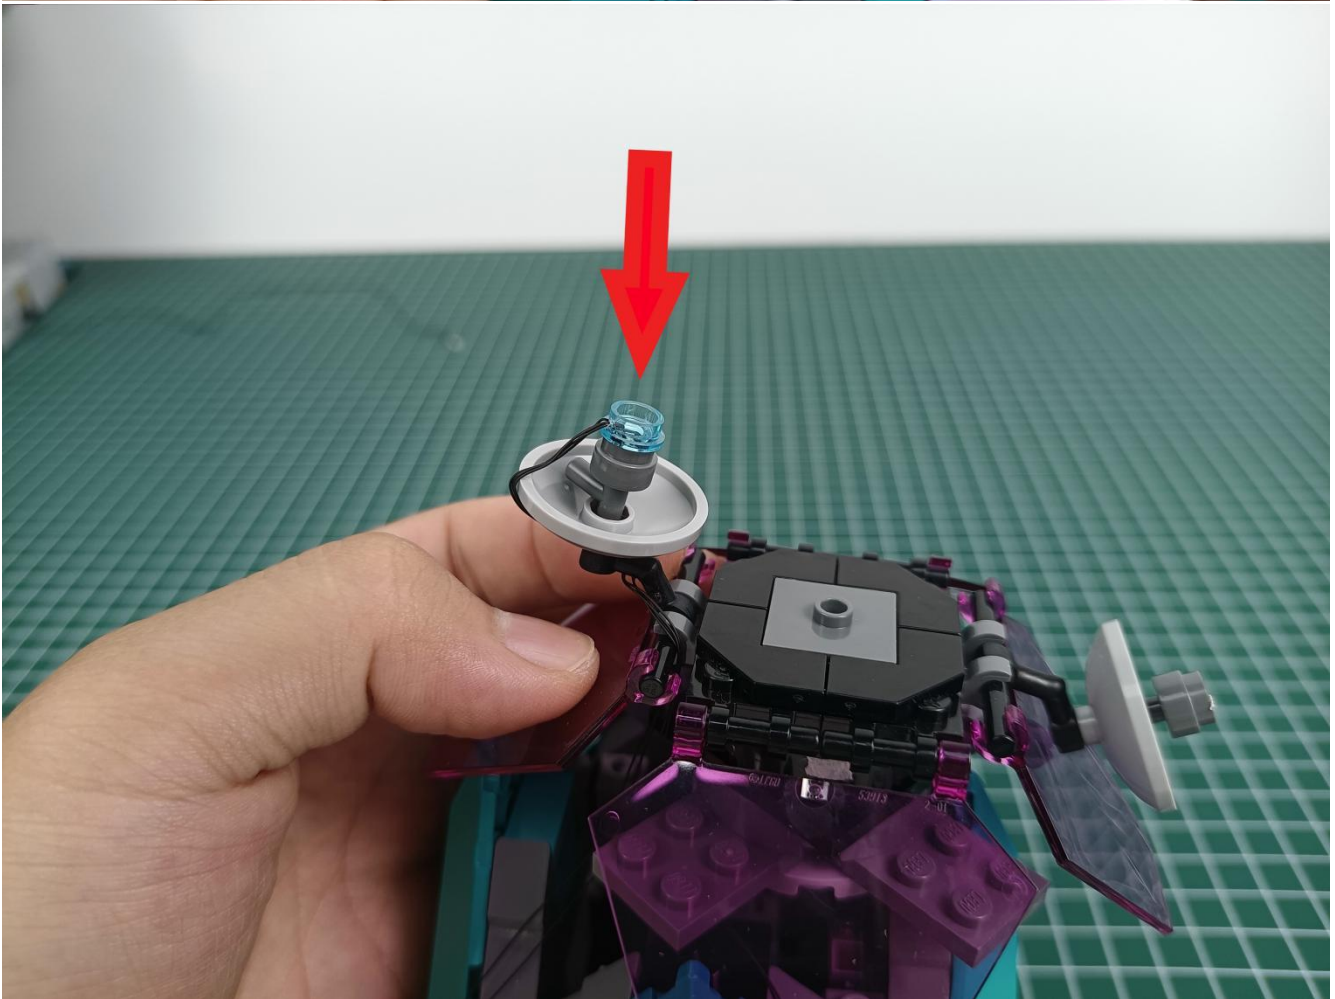

Please be careful when installing since the lamp thread is slender. Cannot be pressed against the raised position of the building block. It should pass along the gap, otherwise the lamp wire will be pinched.

Step 2 : Installation

start installation:

Complete install and plug in the power to try it.

Above creative ideas and instructions are provide by our designers.

But we treasure your suggestions or opinions on below.