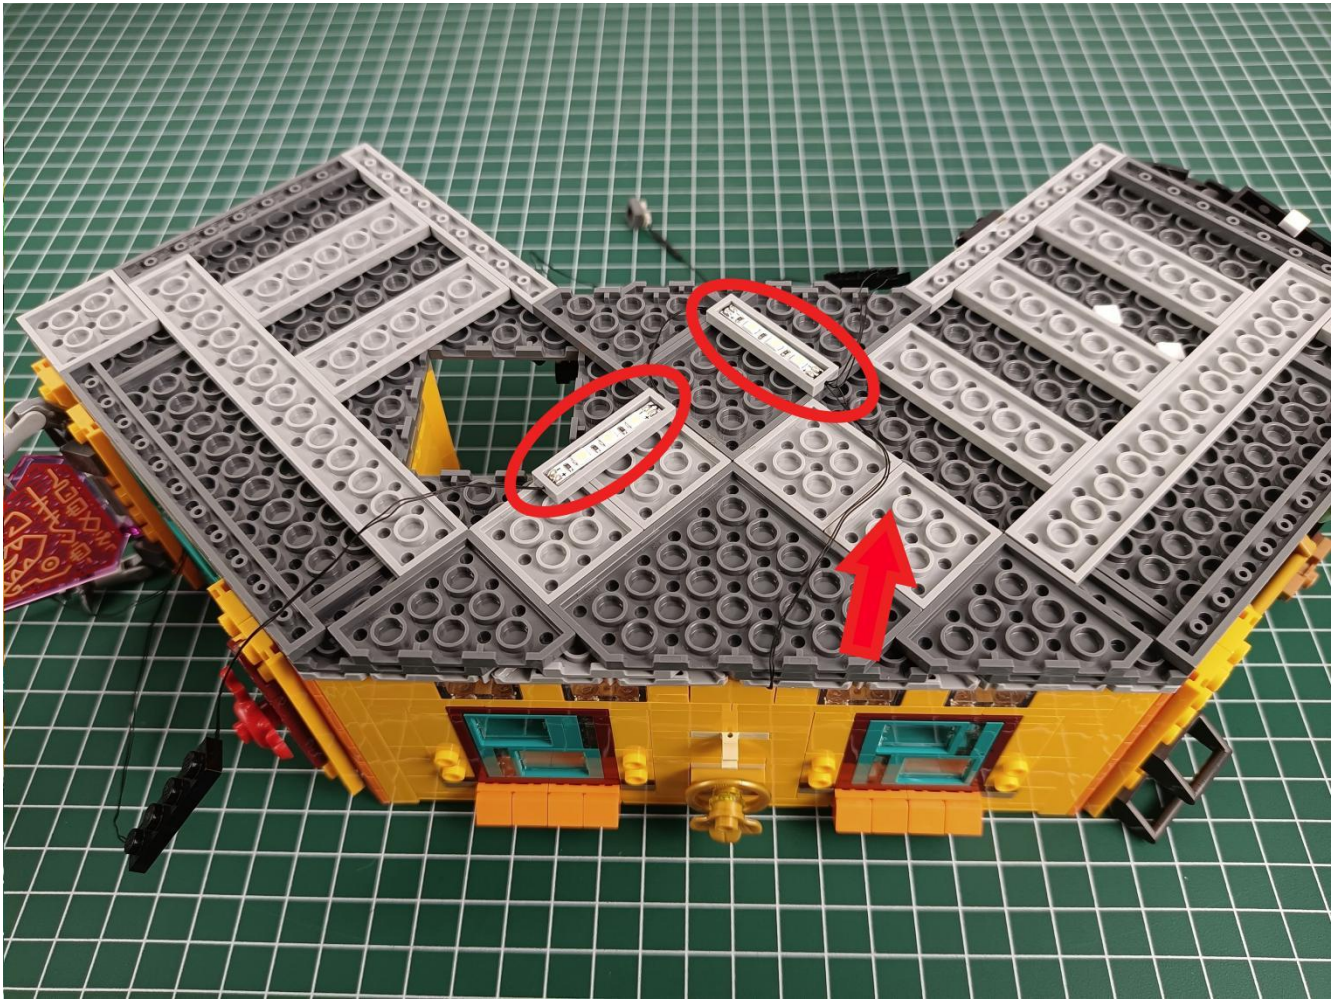

Install the battery, pay attention to the positive and negative poles.

Connect the USB power cord to the battery box.

Take out the 4 expansion boards from the No. 5 bag.

Please pay more attention and carefully using the connector for it is small. The “=” of the 2P interface is aligned with the “=” of the expansion board. The “=” on the expansion board refers to the two outside solder joints, not the two metal pins inside the jack.

Please be careful when installing since the lamp thread is slender. Cannot be pressed against the raised position of the building block. It should pass along the gap, otherwise the lamp wire will be pinched.

Step 2 : Installation

start installation:

Complete install and plug in the power to try it.

Above creative ideas and instructions are provide by our designers.

But we treasure your suggestions or opinions on below.