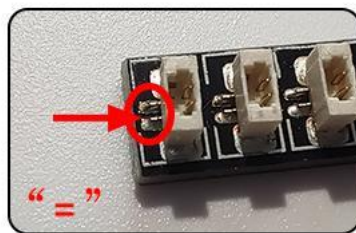

Step 1 : Test

Available power supply devices for USB power cord.

USB connectors to connect devices

This item have totally 7 packs included (one is a freebie battery box, not included battery).

Take out the accessories in the No. 6 bag (the parts used in this article are all samples, which are slightly different from the finished product, please forgive me).

Install the battery, pay attention to the positive and negative poles.

Connect the USB power cord to the battery box.

Take out the 4 expansion boards from the No. 5 bag.

Please pay more attention and carefully using the connector for it is small. The “=” of the 2P interface is aligned with the “=” of the expansion board. The “=” on the expansion board refers to the two outside solder joints, not the two metal pins inside the jack.

Tear off the seal on the expansion board and connect it to the port of the USB power cord.

Take out pack No.1 lighting kit.

Turn on the power and test the lighting. If there is any abnormality, please contact us in time.

Please be careful when installing since the lamp thread is slender. Cannot be pressed against the raised position of the building block. It should pass along the gap, otherwise the lamp wire will be pinched.