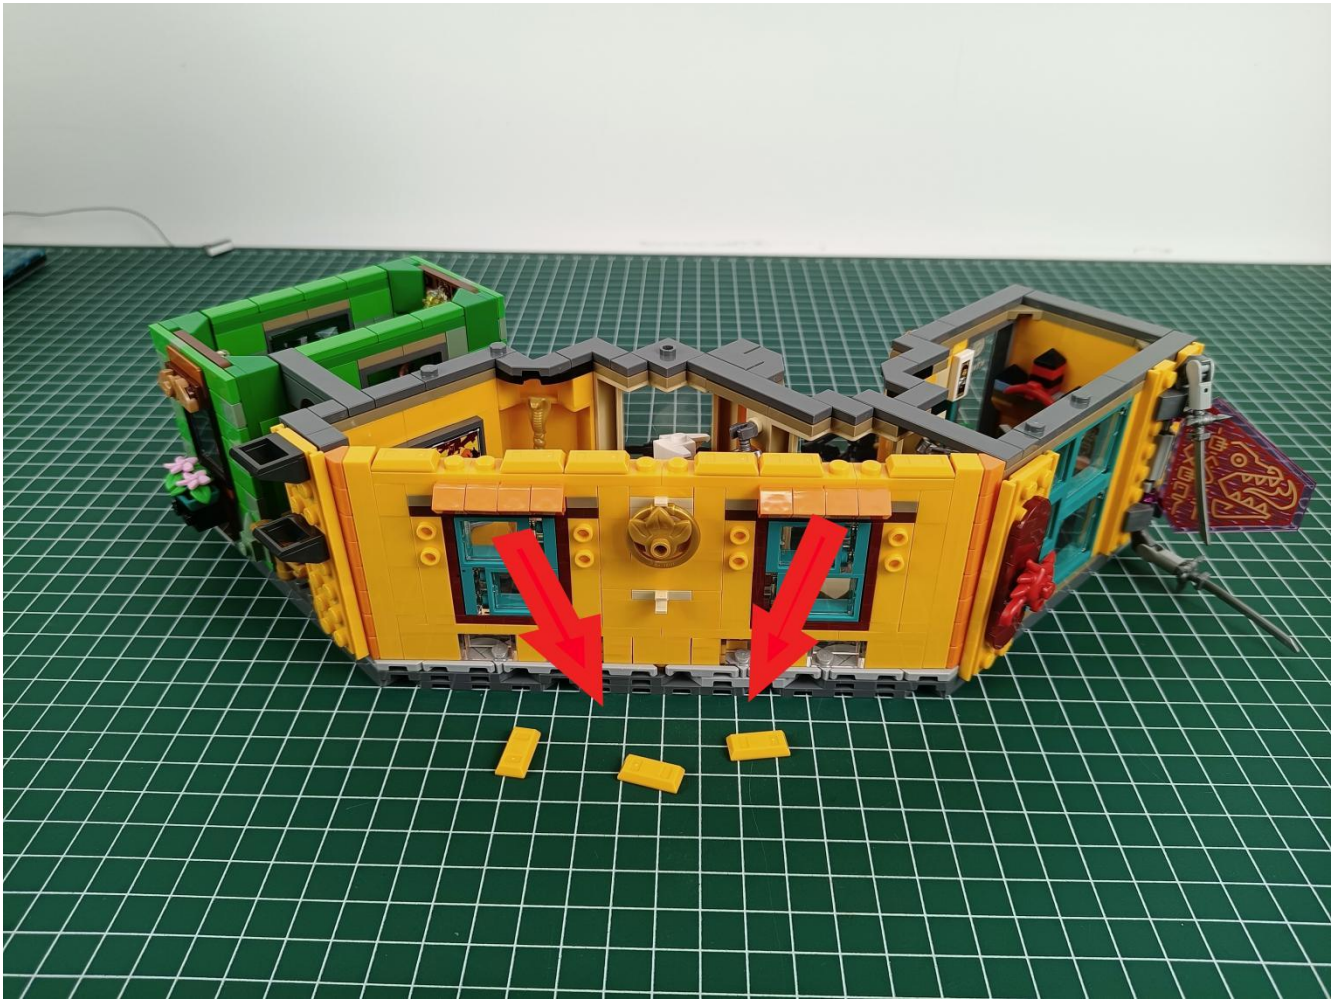

Install the battery, pay attention to the positive and negative poles.

Connect the USB power cord to the battery box.

Take out the 4 expansion boards from the No. 5 bag.

Please pay more attention and carefully using the connector for it is small. The “=” of the 2P interface is aligned with the “=” of the expansion board. The “=” on the expansion board refers to the two outside solder joints, not the two metal pins inside the jack.

Please be careful when installing since the lamp thread is slender. Cannot be pressed against the raised position of the building block. It should pass along the gap, otherwise the lamp wire will be pinched.

Step 2 : Installation

start installation:

Complete install and plug in the power to try it.

Above creative ideas and instructions are provide by our designers.

But we treasure your suggestions or opinions on below.