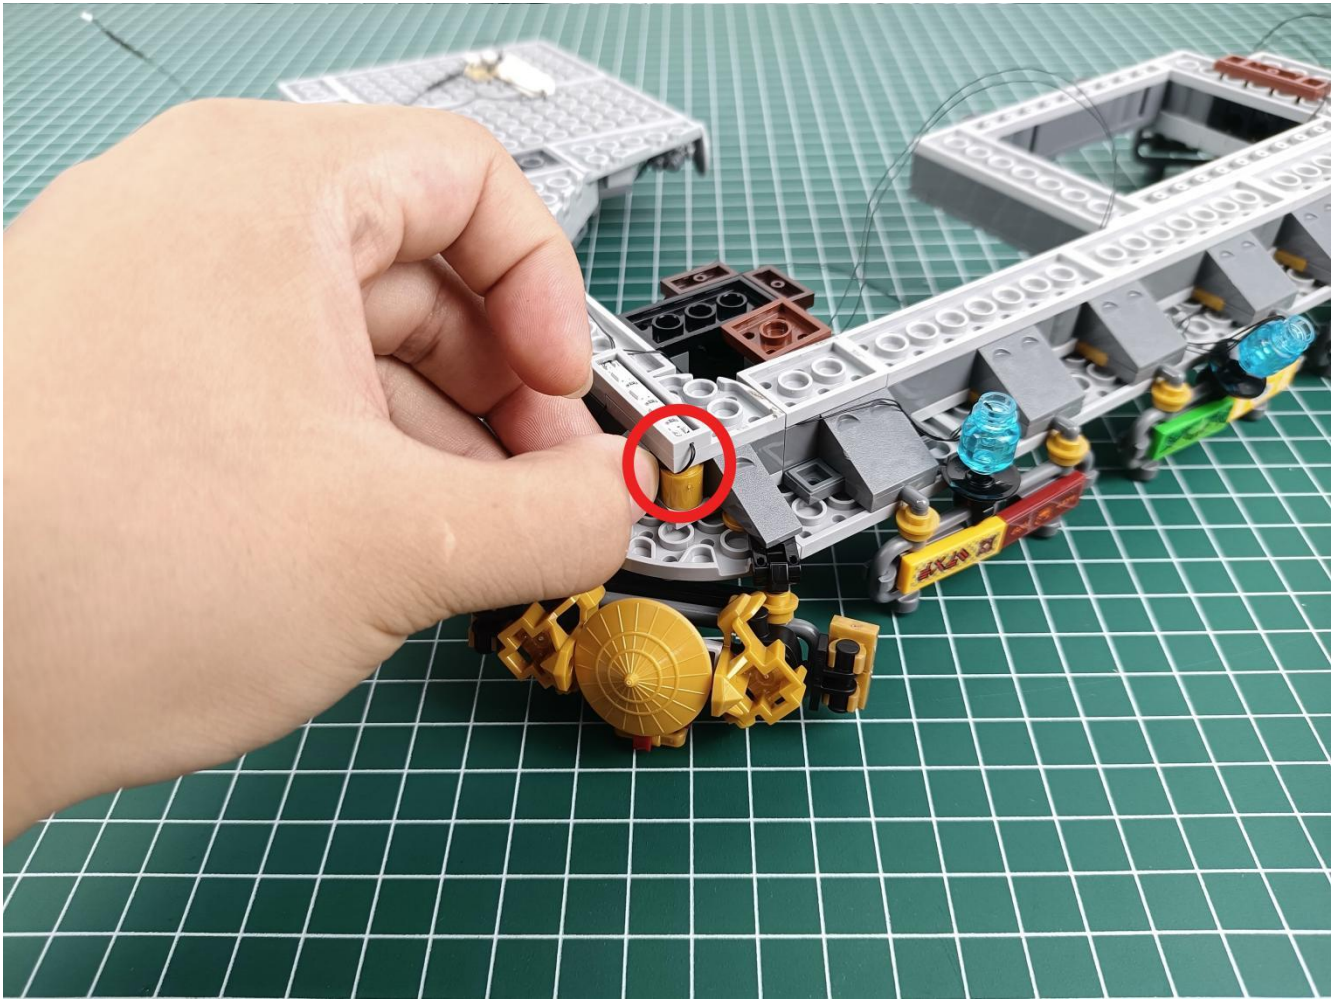

Install the battery, pay attention to the positive and negative poles.

Connect the USB power cord to the battery box.

Take out the 4 expansion boards from the No. 5 bag.

Please pay more attention and carefully using the connector for it is small. The “=” of the 2P interface is aligned with the “=” of the expansion board. The “=” on the expansion board refers to the two outside solder joints, not the two metal pins inside the jack.

Please be careful when installing since the lamp thread is slender. Cannot be pressed against the raised position of the building block. It should pass along the gap, otherwise the lamp wire will be pinched.

Step 2 : Installation

start installation:

Complete install and plug in the power to try it.

Above creative ideas and instructions are provide by our designers.

But we treasure your suggestions or opinions on below.