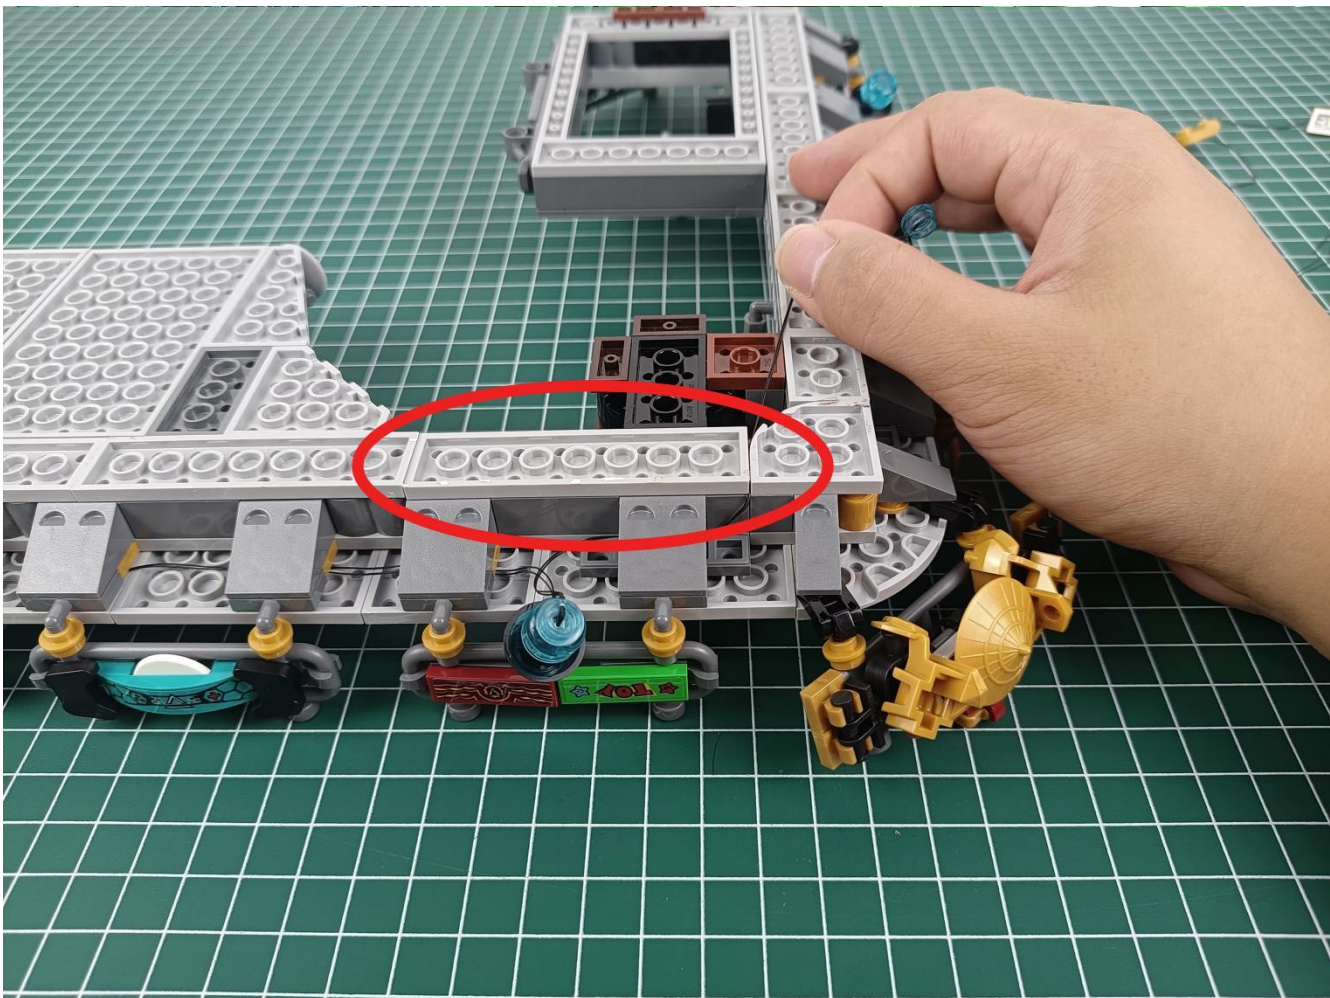

Install the battery, pay attention to the positive and negative poles.

Connect the USB power cord to the battery box.

Take out the 4 expansion boards from the No. 5 bag.

Please pay more attention and carefully using the connector for it is small. The “=” of the 2P interface is aligned with the “=” of the expansion board. The “=” on the expansion board refers to the two outside solder joints, not the two metal pins inside the jack.

Please be careful when installing since the lamp thread is slender. Cannot be pressed against the raised position of the building block. It should pass along the gap, otherwise the lamp wire will be pinched.

Step 2 : Installation

start installation:

Complete install and plug in the power to try it.

Above creative ideas and instructions are provide by our designers.

But we treasure your suggestions or opinions on below.