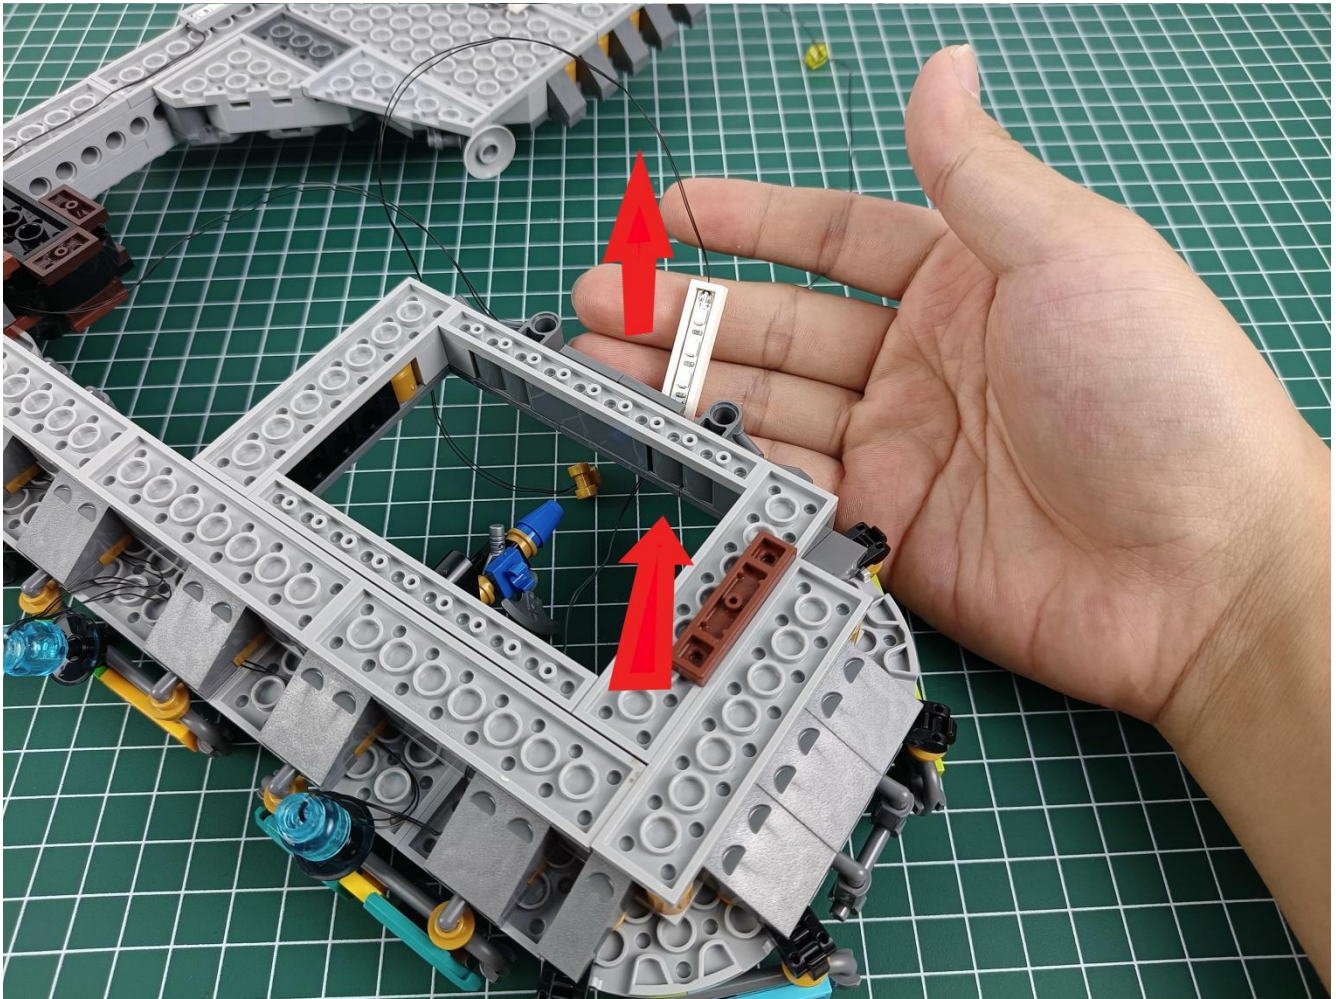

Install the battery, pay attention to the positive and negative poles.

Connect the USB power cord to the battery box.

Take out the 4 expansion boards from the No. 5 bag.

Please pay more attention and carefully using the connector for it is small. The “=” of the 2P interface is aligned with the “=” of the expansion board. The “=” on the expansion board refers to the two outside solder joints, not the two metal pins inside the jack.

Please be careful when installing since the lamp thread is slender. Cannot be pressed against the raised position of the building block. It should pass along the gap, otherwise the lamp wire will be pinched.

Step 2 : Installation

start installation:

Complete install and plug in the power to try it.

Above creative ideas and instructions are provide by our designers.

But we treasure your suggestions or opinions on below.