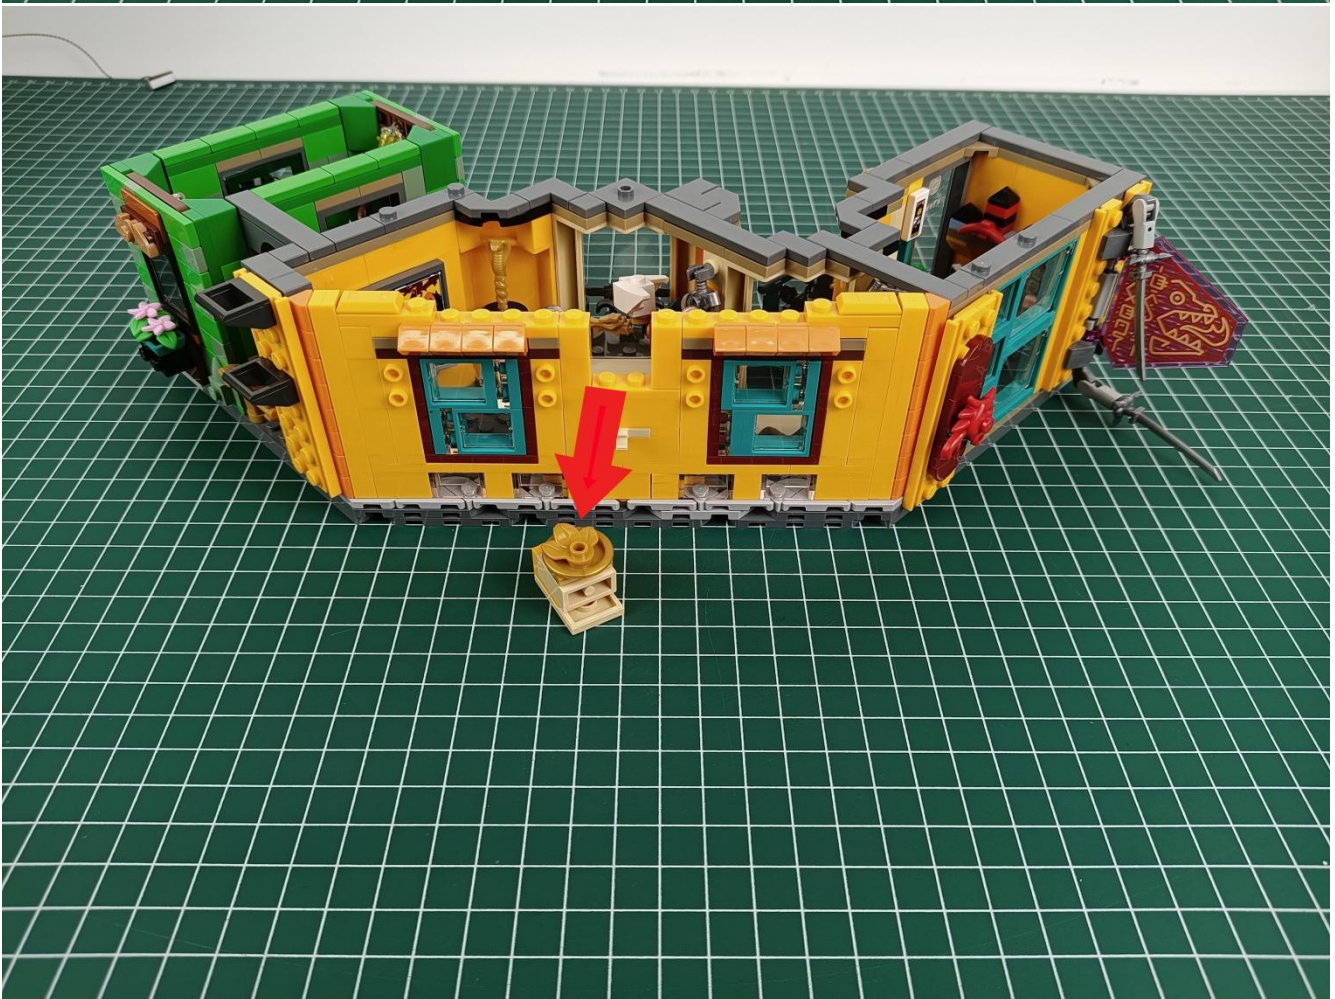

Install the battery, pay attention to the positive and negative poles.

Connect the USB power cord to the battery box.

Take out the 4 expansion boards from the No. 5 bag.

Please pay more attention and carefully using the connector for it is small. The “=” of the 2P interface is aligned with the “=” of the expansion board. The “=” on the expansion board refers to the two outside solder joints, not the two metal pins inside the jack.

Please be careful when installing since the lamp thread is slender. Cannot be pressed against the raised position of the building block. It should pass along the gap, otherwise the lamp wire will be pinched.

Step 2 : Installation

start installation:

Complete install and plug in the power to try it.

Above creative ideas and instructions are provide by our designers.

But we treasure your suggestions or opinions on below.