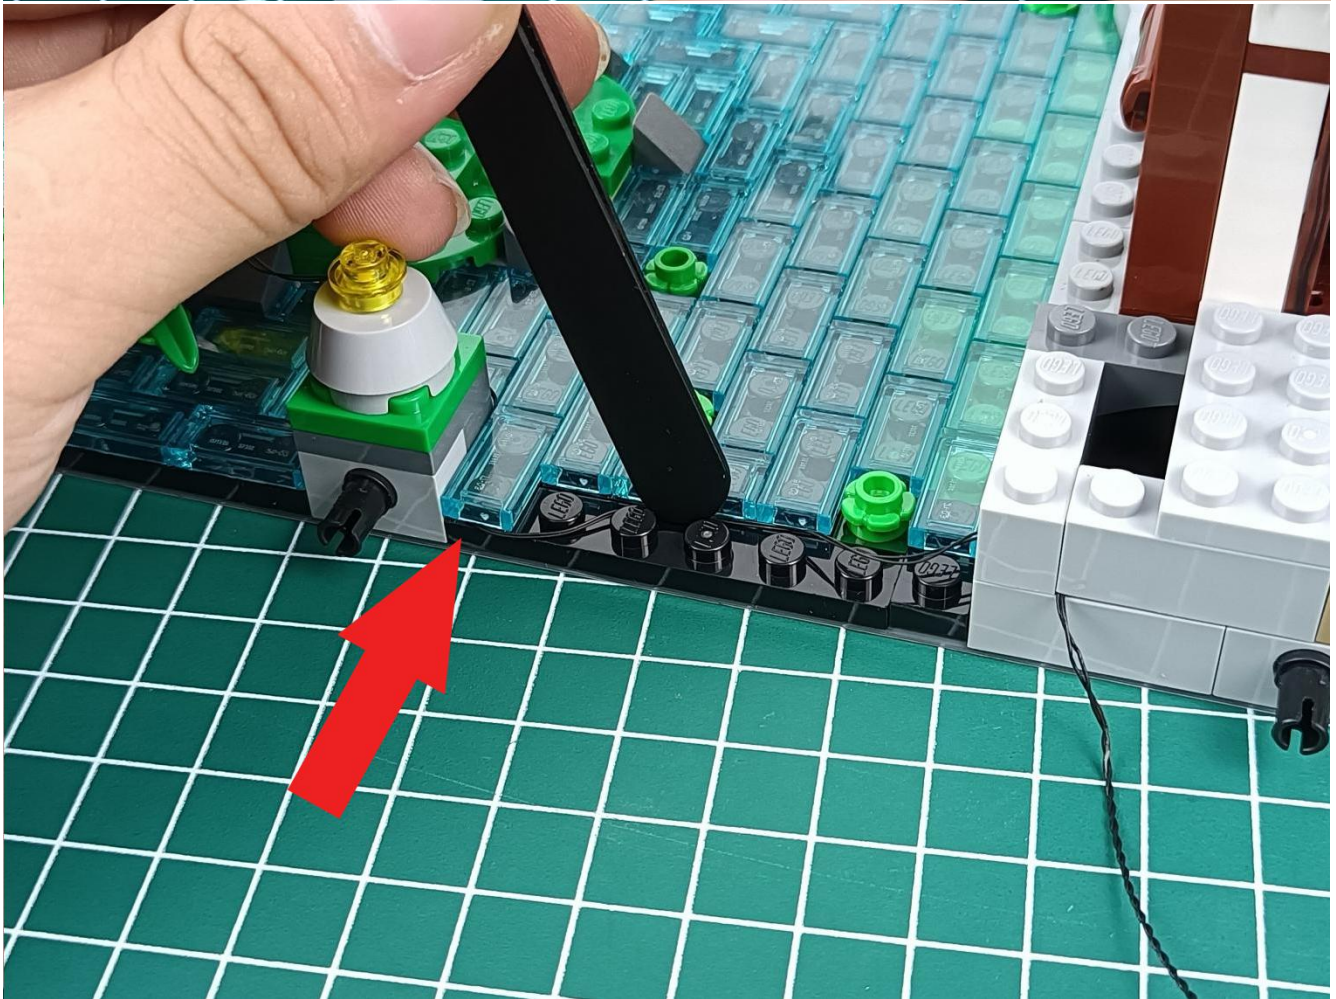

Install the battery, pay attention to the positive and negative poles.

Connect the USB power cord to the battery box.

Take out the 4 expansion boards from the No. 5 bag.

Please pay more attention and carefully using the connector for it is small. The “=” of the 2P interface is aligned with the “=” of the expansion board. The “=” on the expansion board refers to the two outside solder joints, not the two metal pins inside the jack.

Please be careful when installing since the lamp thread is slender. Cannot be pressed against the raised position of the building block. It should pass along the gap, otherwise the lamp wire will be pinched.

Step 2 : Installation

start installation:

Complete install and plug in the power to try it.

Above creative ideas and instructions are provide by our designers.

But we treasure your suggestions or opinions on below.