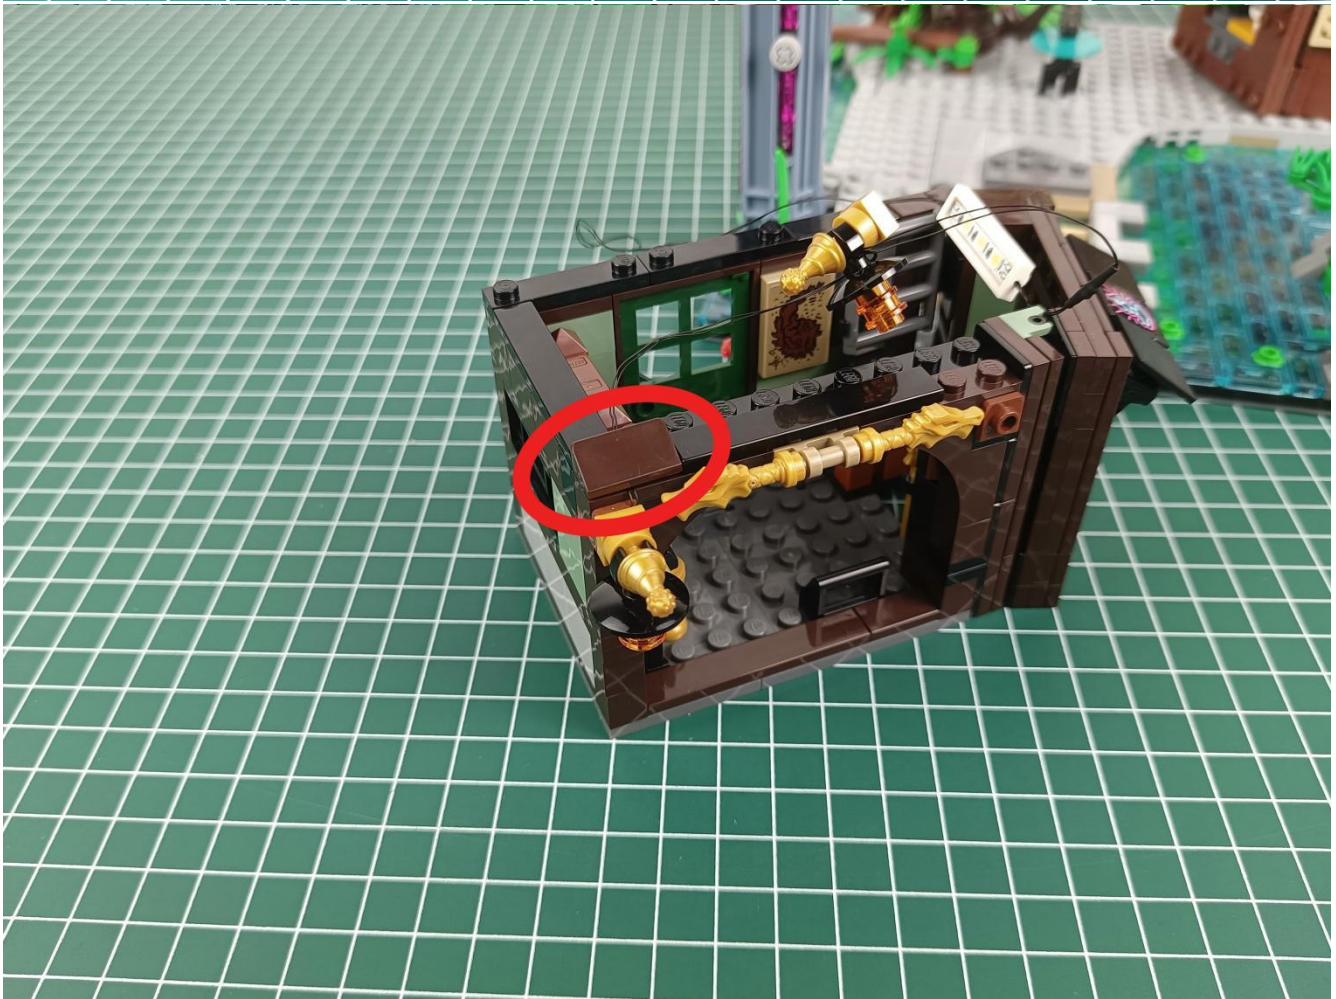

Install the battery, pay attention to the positive and negative poles.

Connect the USB power cord to the battery box.

Take out the 4 expansion boards from the No. 5 bag.

Please pay more attention and carefully using the connector for it is small. The “=” of the 2P interface is aligned with the “=” of the expansion board. The “=” on the expansion board refers to the two outside solder joints, not the two metal pins inside the jack.

Please be careful when installing since the lamp thread is slender. Cannot be pressed against the raised position of the building block. It should pass along the gap, otherwise the lamp wire will be pinched.

Step 2 : Installation

start installation:

Complete install and plug in the power to try it.

Above creative ideas and instructions are provide by our designers.

But we treasure your suggestions or opinions on below.