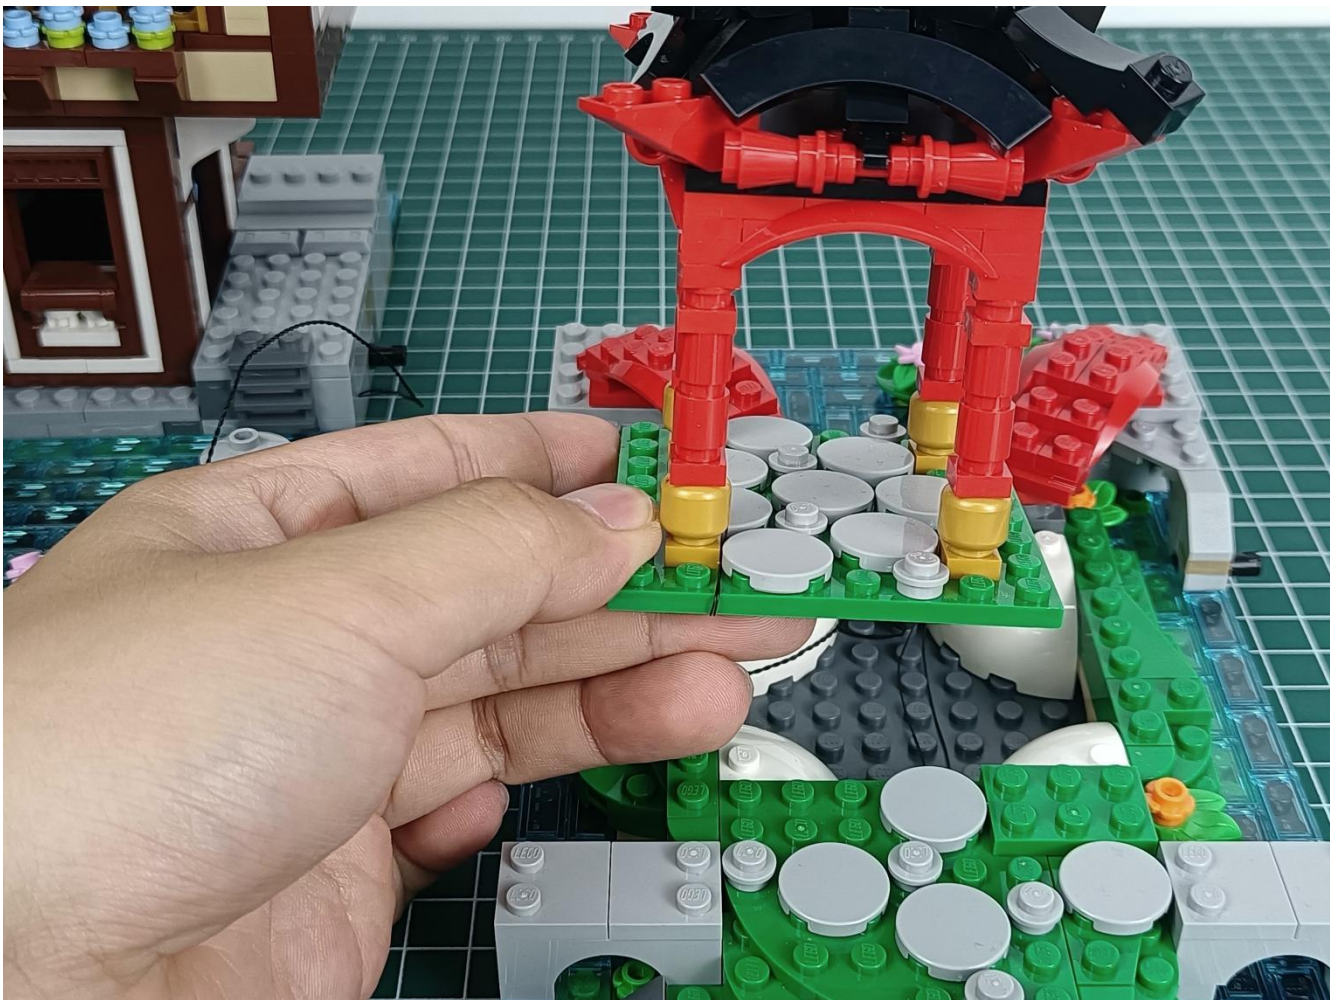

Please be careful when installing since the lamp thread is slender. Cannot be pressed against the raised position of the building block. It should pass along the gap, otherwise the lamp wire will be pinched.

Step 2 : Installation

start installation:

Complete install and plug in the power to try it.

Above creative ideas and instructions are provide by our designers.

But we treasure your suggestions or opinions on below.