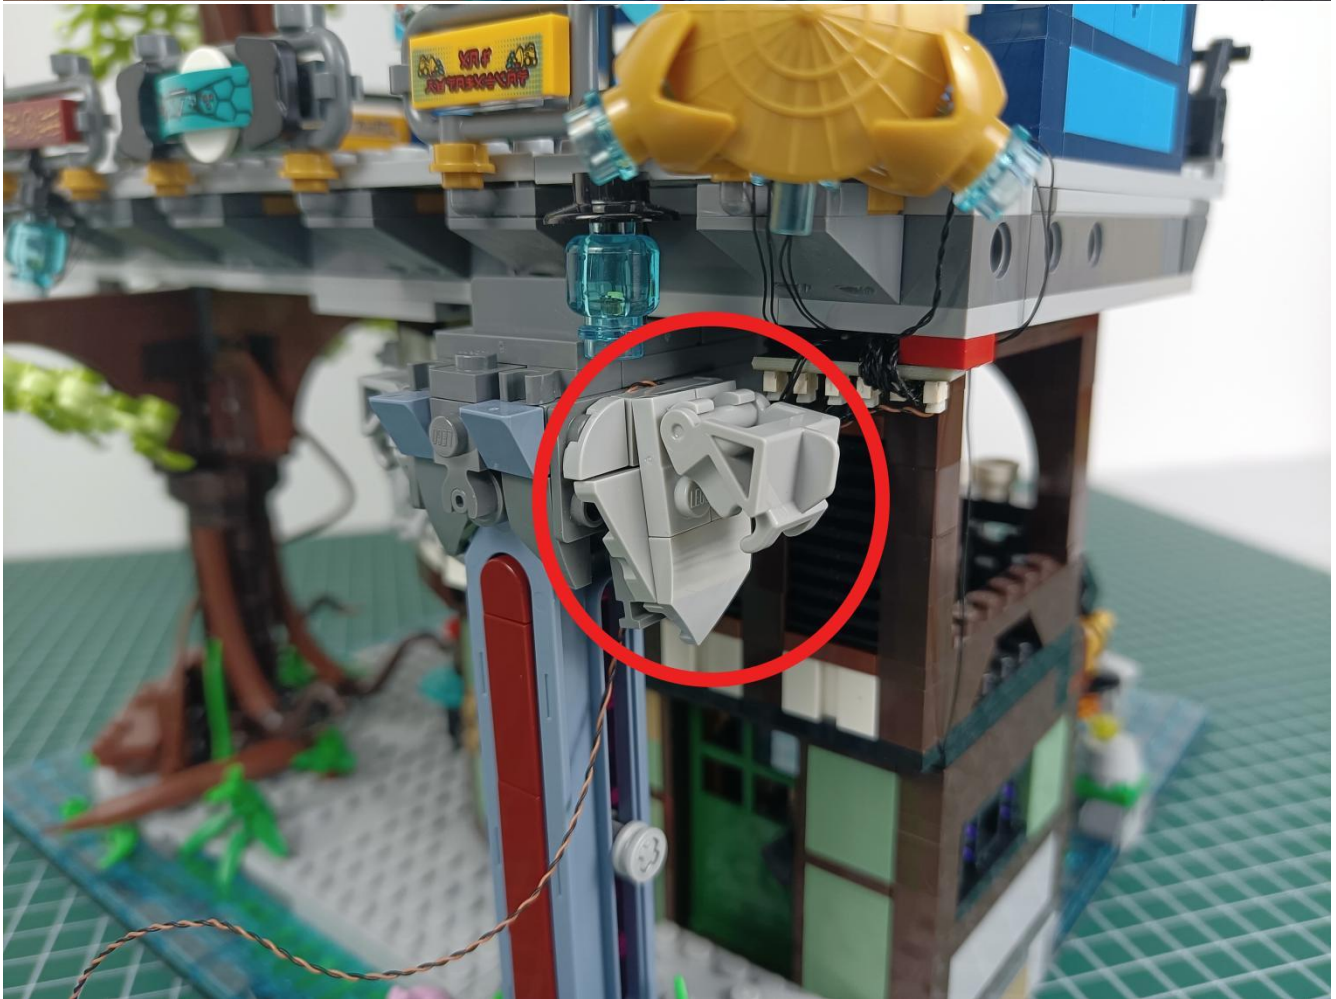

Install the battery, pay attention to the positive and negative poles.

Connect the USB power cord to the battery box.

Take out the 4 expansion boards from the No. 5 bag.

Please pay more attention and carefully using the connector for it is small. The “=” of the 2P interface is aligned with the “=” of the expansion board. The “=” on the expansion board refers to the two outside solder joints, not the two metal pins inside the jack.

Please be careful when installing since the lamp thread is slender. Cannot be pressed against the raised position of the building block. It should pass along the gap, otherwise the lamp wire will be pinched.

Step 2 : Installation

start installation:

Complete install and plug in the power to try it.

Above creative ideas and instructions are provide by our designers.

But we treasure your suggestions or opinions on below.