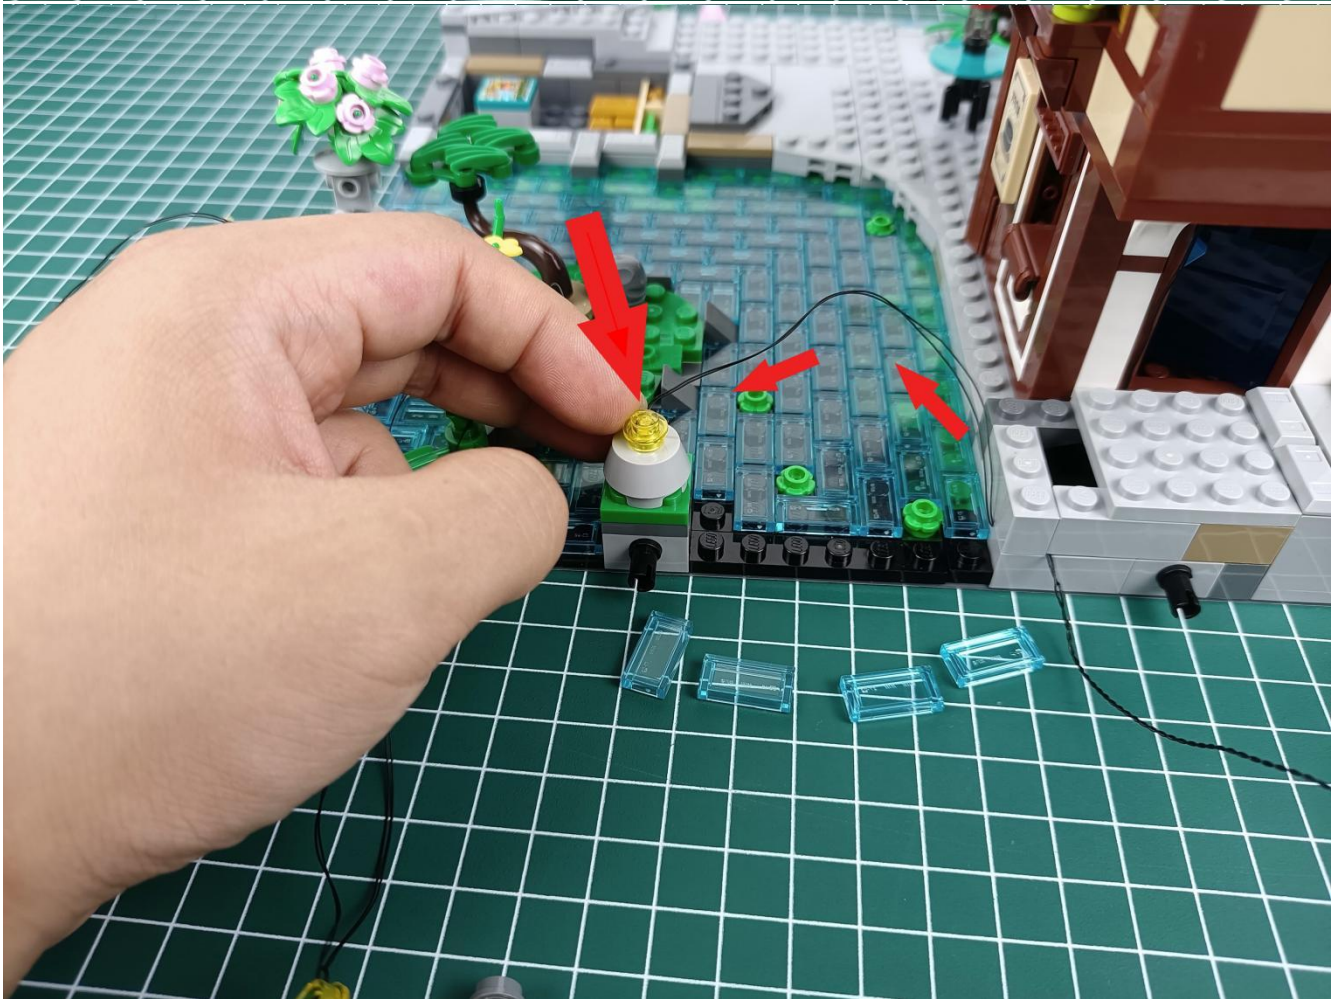

Please be careful when installing since the lamp thread is slender. Cannot be pressed against the raised position of the building block. It should pass along the gap, otherwise the lamp wire will be pinched.

Step 2 : Installation

start installation:

Complete install and plug in the power to try it.

Above creative ideas and instructions are provide by our designers.

But we treasure your suggestions or opinions on below.