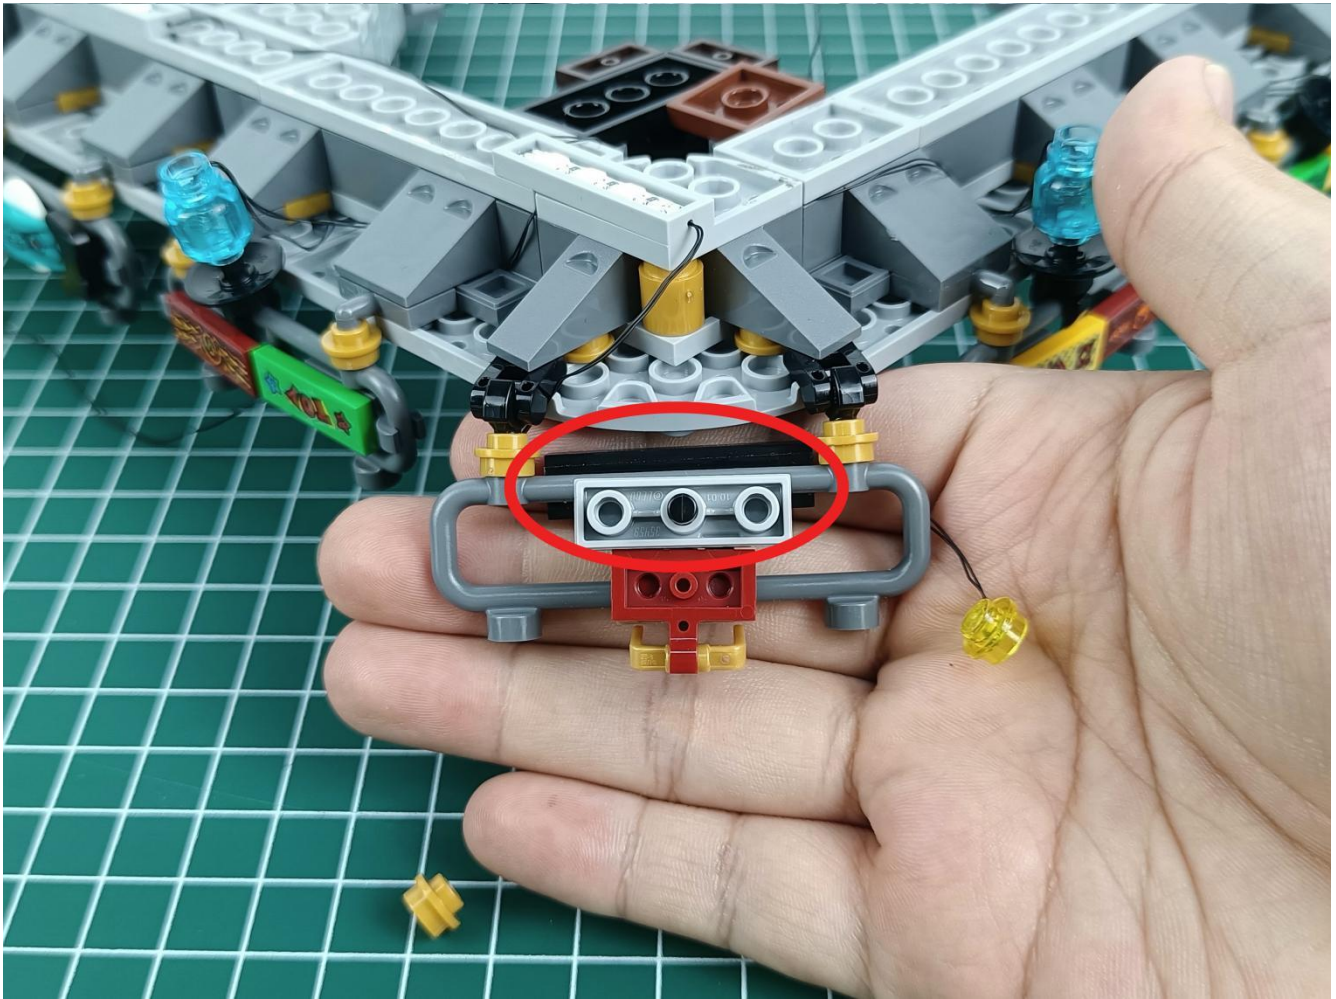

Install the battery, pay attention to the positive and negative poles.

Connect the USB power cord to the battery box.

Take out the 4 expansion boards from the No. 5 bag.

Please pay more attention and carefully using the connector for it is small. The “=” of the 2P interface is aligned with the “=” of the expansion board. The “=” on the expansion board refers to the two outside solder joints, not the two metal pins inside the jack.

Please be careful when installing since the lamp thread is slender. Cannot be pressed against the raised position of the building block. It should pass along the gap, otherwise the lamp wire will be pinched.

Step 2 : Installation

start installation:

Complete install and plug in the power to try it.

Above creative ideas and instructions are provide by our designers.

But we treasure your suggestions or opinions on below.