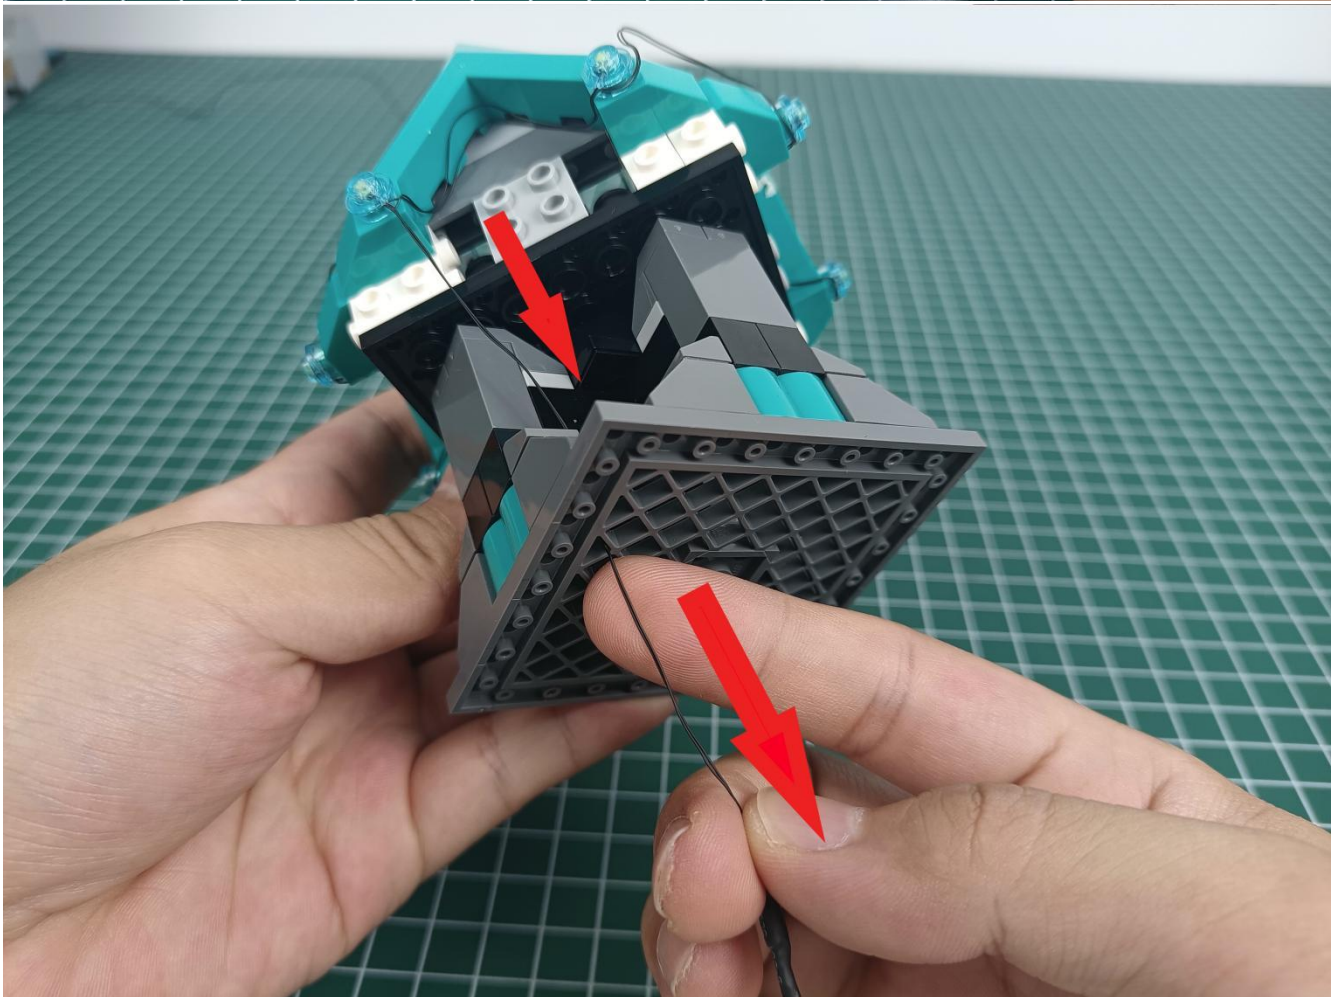

Install the battery, pay attention to the positive and negative poles.

Connect the USB power cord to the battery box.

Take out the 4 expansion boards from the No. 5 bag.

Please pay more attention and carefully using the connector for it is small. The “=” of the 2P interface is aligned with the “=” of the expansion board. The “=” on the expansion board refers to the two outside solder joints, not the two metal pins inside the jack.

Please be careful when installing since the lamp thread is slender. Cannot be pressed against the raised position of the building block. It should pass along the gap, otherwise the lamp wire will be pinched.

Step 2 : Installation

start installation:

Complete install and plug in the power to try it.

Above creative ideas and instructions are provide by our designers.

But we treasure your suggestions or opinions on below.