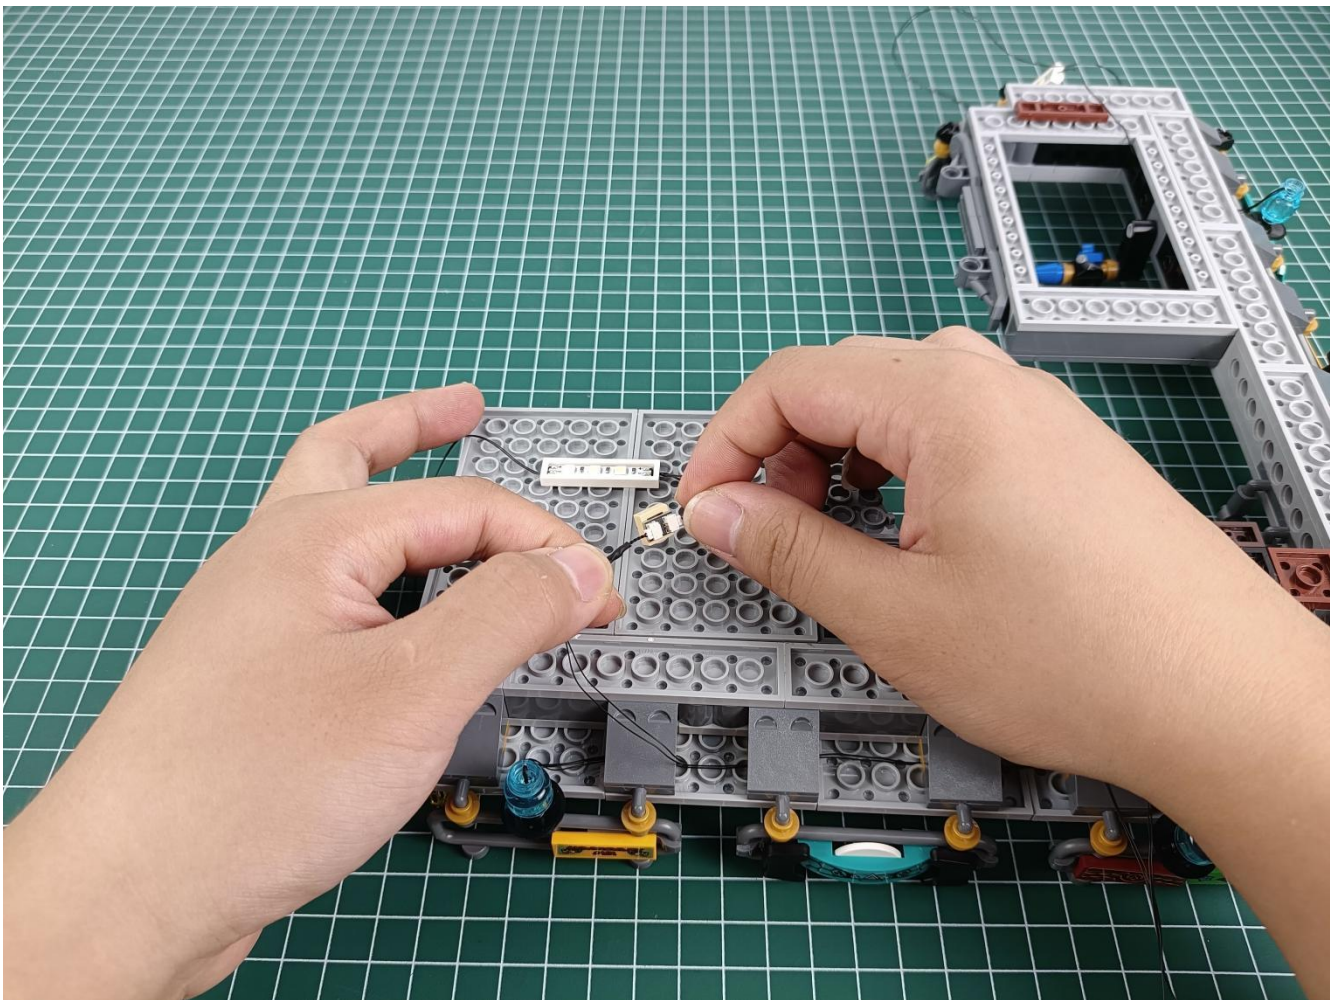

Install the battery, pay attention to the positive and negative poles.

Connect the USB power cord to the battery box.

Take out the 4 expansion boards from the No. 5 bag.

Please pay more attention and carefully using the connector for it is small. The “=” of the 2P interface is aligned with the “=” of the expansion board. The “=” on the expansion board refers to the two outside solder joints, not the two metal pins inside the jack.

Please be careful when installing since the lamp thread is slender. Cannot be pressed against the raised position of the building block. It should pass along the gap, otherwise the lamp wire will be pinched.

Step 2 : Installation

start installation:

Complete install and plug in the power to try it.

Above creative ideas and instructions are provide by our designers.

But we treasure your suggestions or opinions on below.