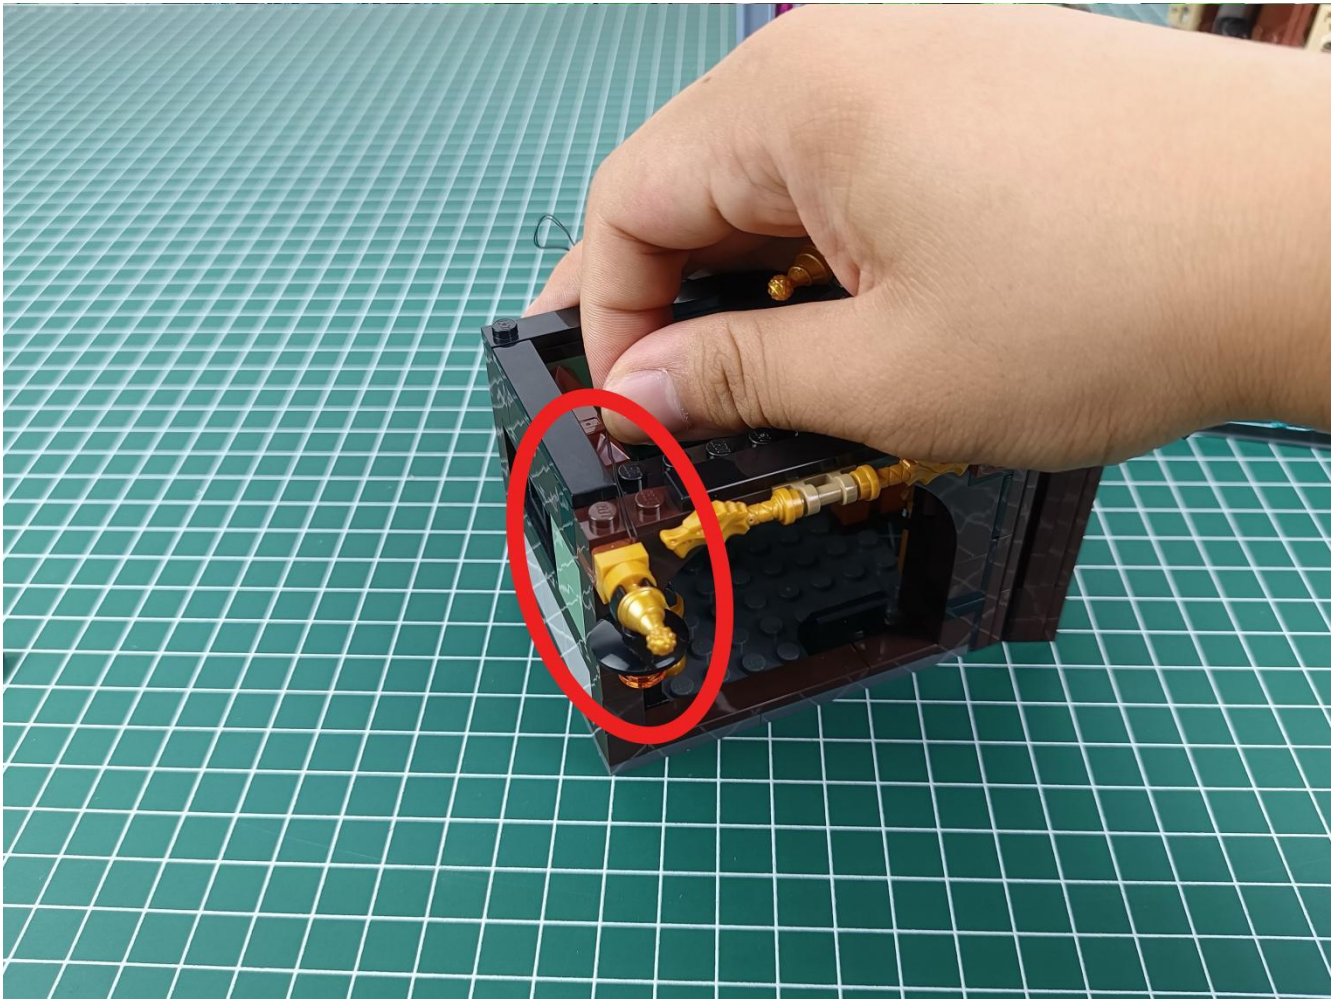

Install the battery, pay attention to the positive and negative poles.

Connect the USB power cord to the battery box.

Take out the 4 expansion boards from the No. 5 bag.

Please pay more attention and carefully using the connector for it is small. The “=” of the 2P interface is aligned with the “=” of the expansion board. The “=” on the expansion board refers to the two outside solder joints, not the two metal pins inside the jack.

Please be careful when installing since the lamp thread is slender. Cannot be pressed against the raised position of the building block. It should pass along the gap, otherwise the lamp wire will be pinched.

Step 2 : Installation

start installation:

Complete install and plug in the power to try it.

Above creative ideas and instructions are provide by our designers.

But we treasure your suggestions or opinions on below.