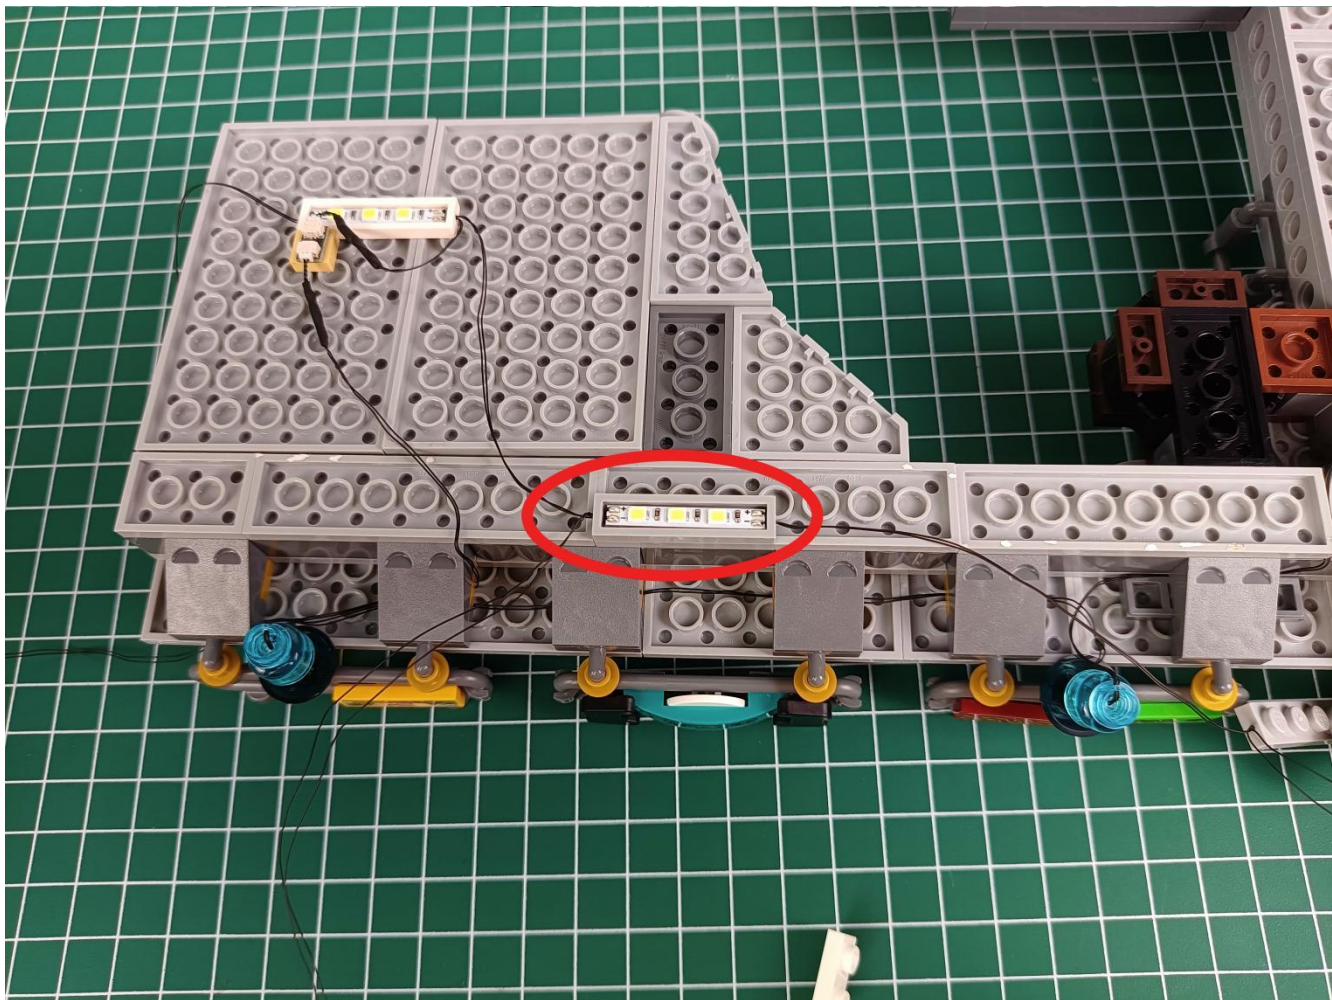

Install the battery, pay attention to the positive and negative poles.

Connect the USB power cord to the battery box.

Take out the 4 expansion boards from the No. 5 bag.

Please pay more attention and carefully using the connector for it is small. The “=” of the 2P interface is aligned with the “=” of the expansion board. The “=” on the expansion board refers to the two outside solder joints, not the two metal pins inside the jack.

Please be careful when installing since the lamp thread is slender. Cannot be pressed against the raised position of the building block. It should pass along the gap, otherwise the lamp wire will be pinched.

Step 2 : Installation

start installation:

Complete install and plug in the power to try it.

Above creative ideas and instructions are provide by our designers.

But we treasure your suggestions or opinions on below.