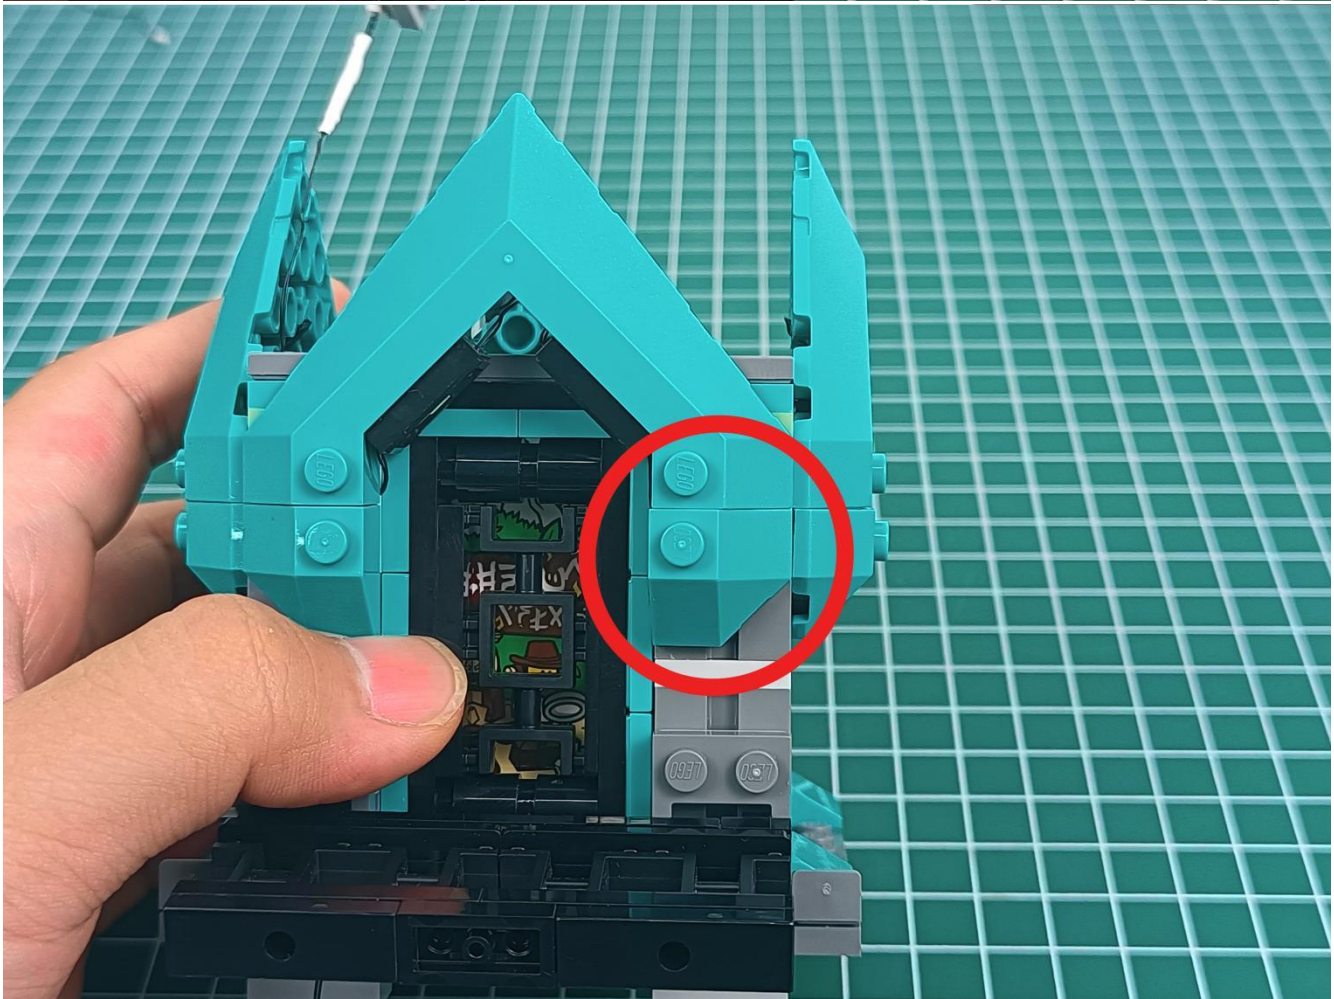

Install the battery, pay attention to the positive and negative poles.

Connect the USB power cord to the battery box.

Take out the 4 expansion boards from the No. 5 bag.

Please pay more attention and carefully using the connector for it is small. The “=” of the 2P interface is aligned with the “=” of the expansion board. The “=” on the expansion board refers to the two outside solder joints, not the two metal pins inside the jack.

Please be careful when installing since the lamp thread is slender. Cannot be pressed against the raised position of the building block. It should pass along the gap, otherwise the lamp wire will be pinched.

Step 2 : Installation

start installation:

Complete install and plug in the power to try it.

Above creative ideas and instructions are provide by our designers.

But we treasure your suggestions or opinions on below.