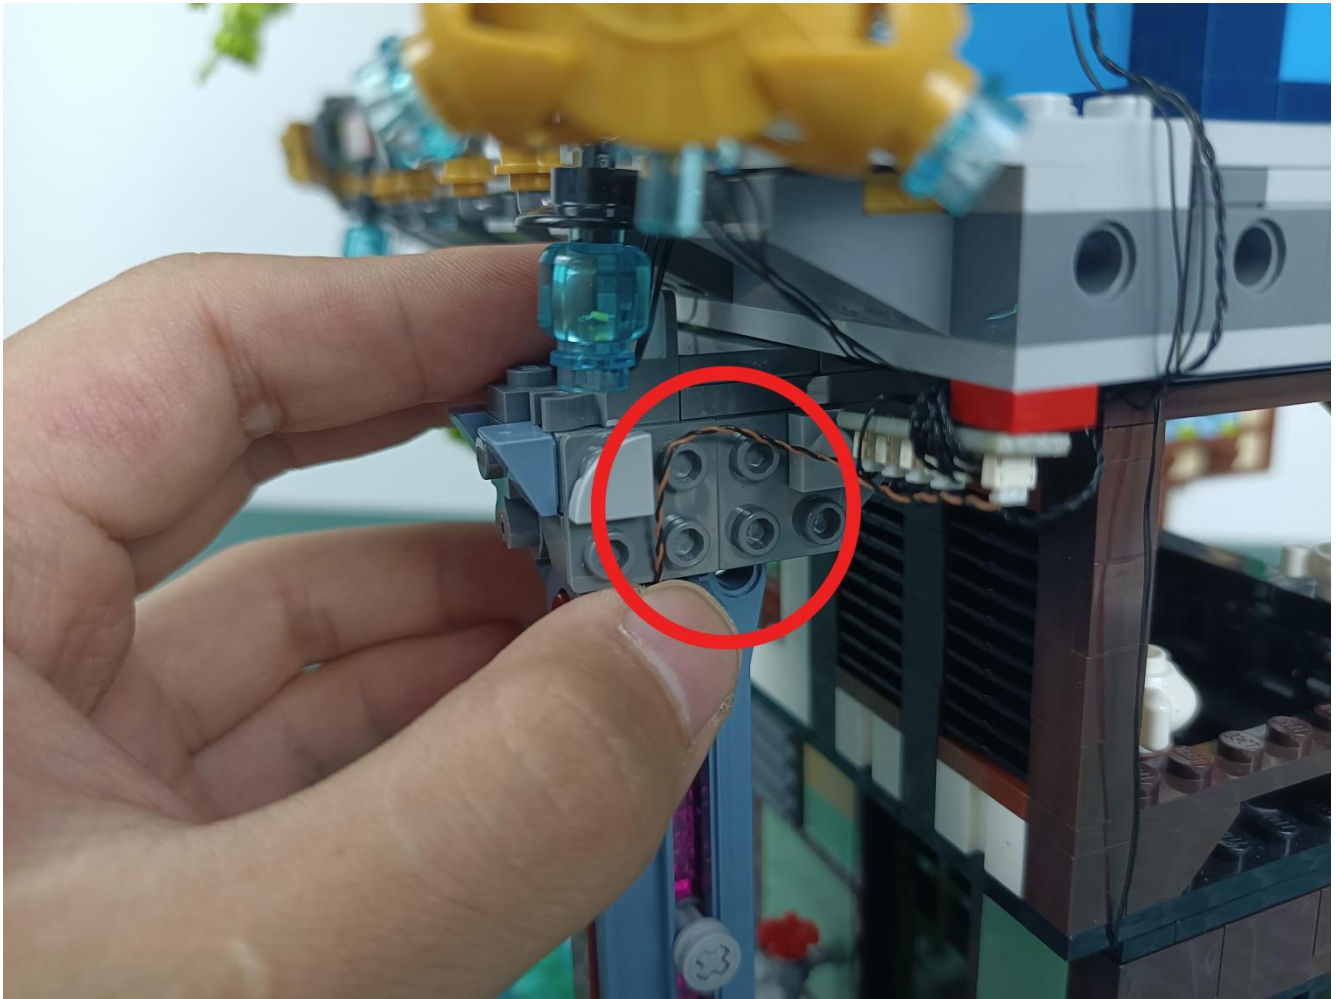

Install the battery, pay attention to the positive and negative poles.

Connect the USB power cord to the battery box.

Take out the 4 expansion boards from the No. 5 bag.

Please pay more attention and carefully using the connector for it is small. The “=” of the 2P interface is aligned with the “=” of the expansion board. The “=” on the expansion board refers to the two outside solder joints, not the two metal pins inside the jack.

Please be careful when installing since the lamp thread is slender. Cannot be pressed against the raised position of the building block. It should pass along the gap, otherwise the lamp wire will be pinched.

Step 2 : Installation

start installation:

Complete install and plug in the power to try it.

Above creative ideas and instructions are provide by our designers.

But we treasure your suggestions or opinions on below.