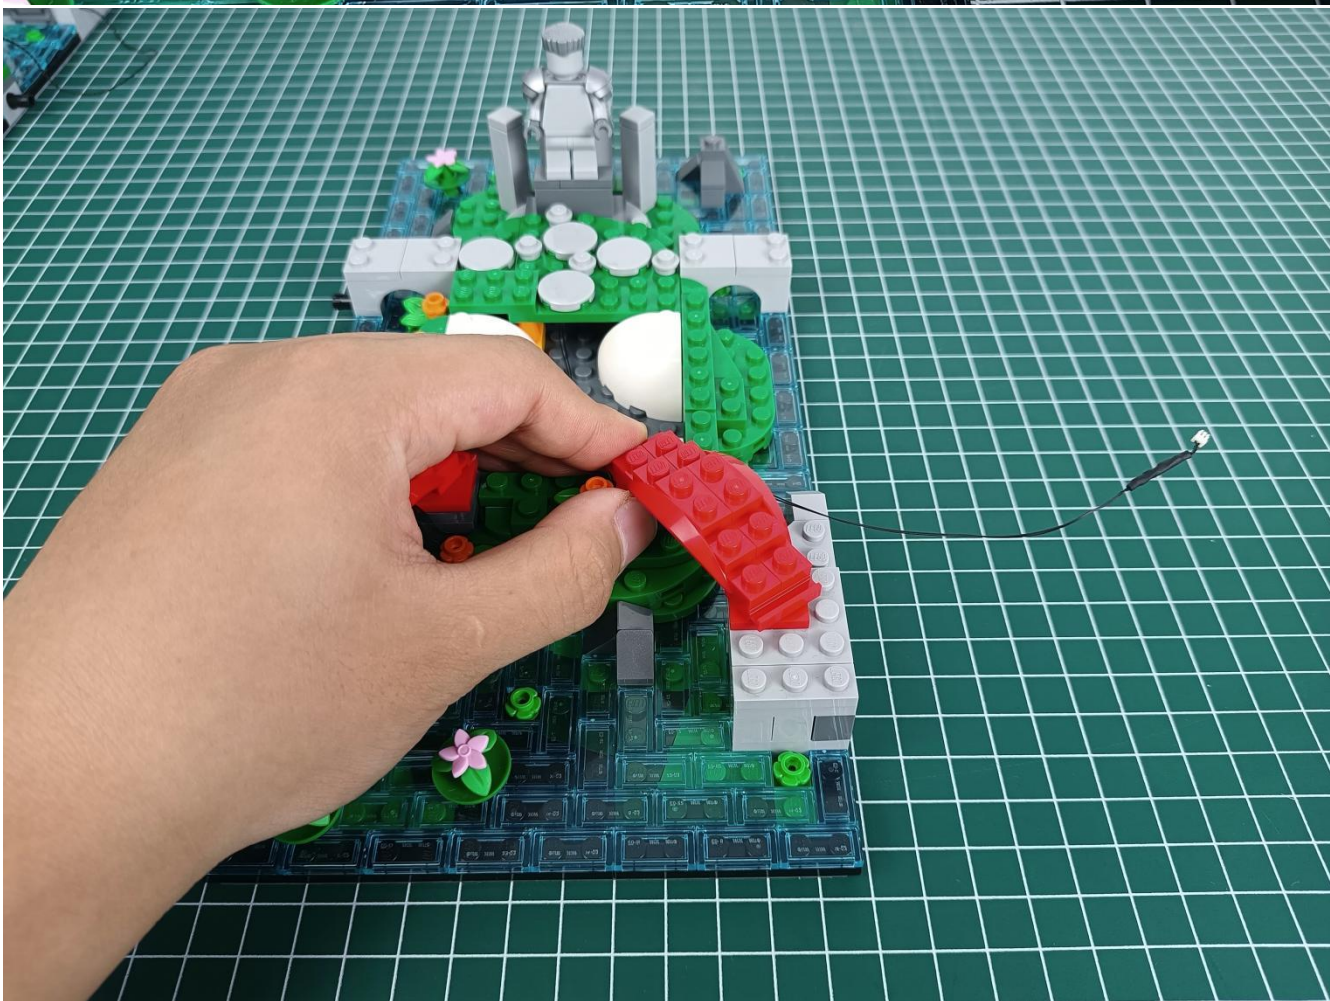

Please be careful when installing since the lamp thread is slender. Cannot be pressed against the raised position of the building block. It should pass along the gap, otherwise the lamp wire will be pinched.

Step 2 : Installation

start installation:

Complete install and plug in the power to try it.

Above creative ideas and instructions are provide by our designers.

But we treasure your suggestions or opinions on below.