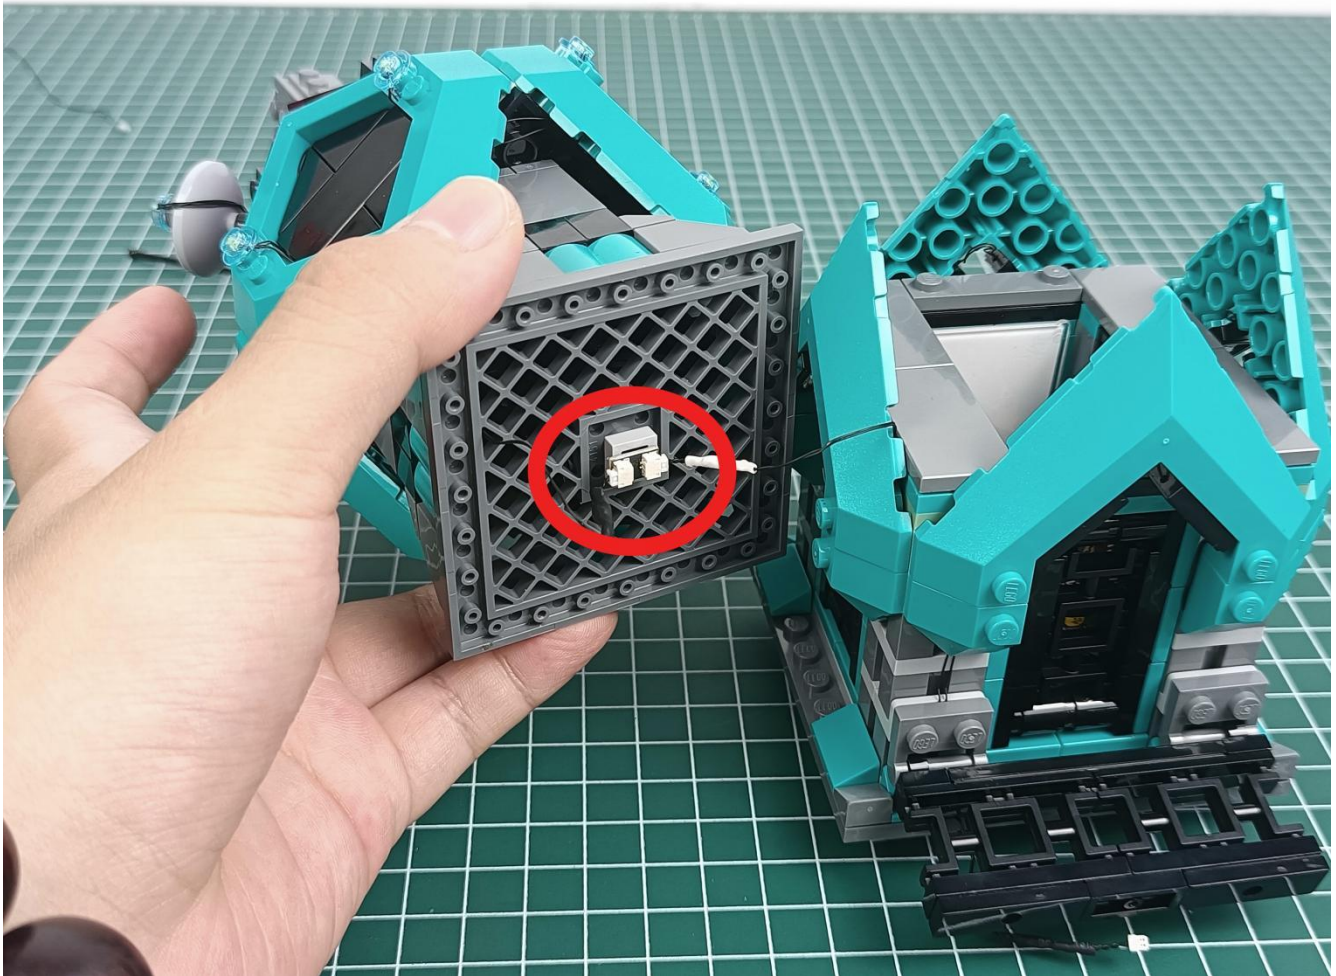

Install the battery, pay attention to the positive and negative poles.

Connect the USB power cord to the battery box.

Take out the 4 expansion boards from the No. 5 bag.

Please pay more attention and carefully using the connector for it is small. The “=” of the 2P interface is aligned with the “=” of the expansion board. The “=” on the expansion board refers to the two outside solder joints, not the two metal pins inside the jack.

Please be careful when installing since the lamp thread is slender. Cannot be pressed against the raised position of the building block. It should pass along the gap, otherwise the lamp wire will be pinched.

Step 2 : Installation

start installation:

Complete install and plug in the power to try it.

Above creative ideas and instructions are provide by our designers.

But we treasure your suggestions or opinions on below.