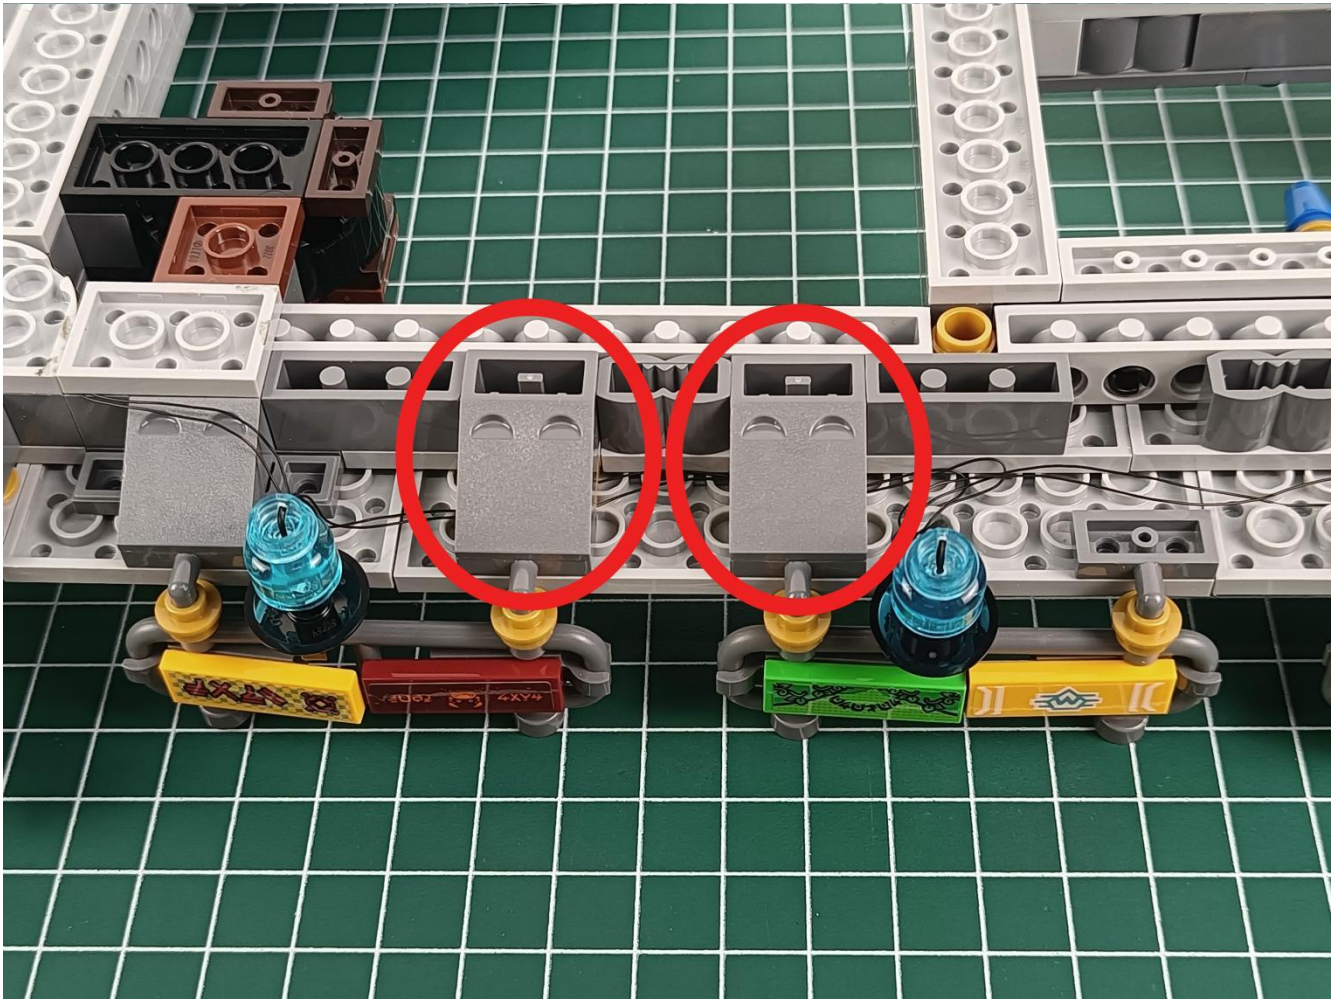

Install the battery, pay attention to the positive and negative poles.

Connect the USB power cord to the battery box.

Take out the 4 expansion boards from the No. 5 bag.

Please pay more attention and carefully using the connector for it is small. The “=” of the 2P interface is aligned with the “=” of the expansion board. The “=” on the expansion board refers to the two outside solder joints, not the two metal pins inside the jack.

Please be careful when installing since the lamp thread is slender. Cannot be pressed against the raised position of the building block. It should pass along the gap, otherwise the lamp wire will be pinched.

Step 2 : Installation

start installation:

Complete install and plug in the power to try it.

Above creative ideas and instructions are provide by our designers.

But we treasure your suggestions or opinions on below.