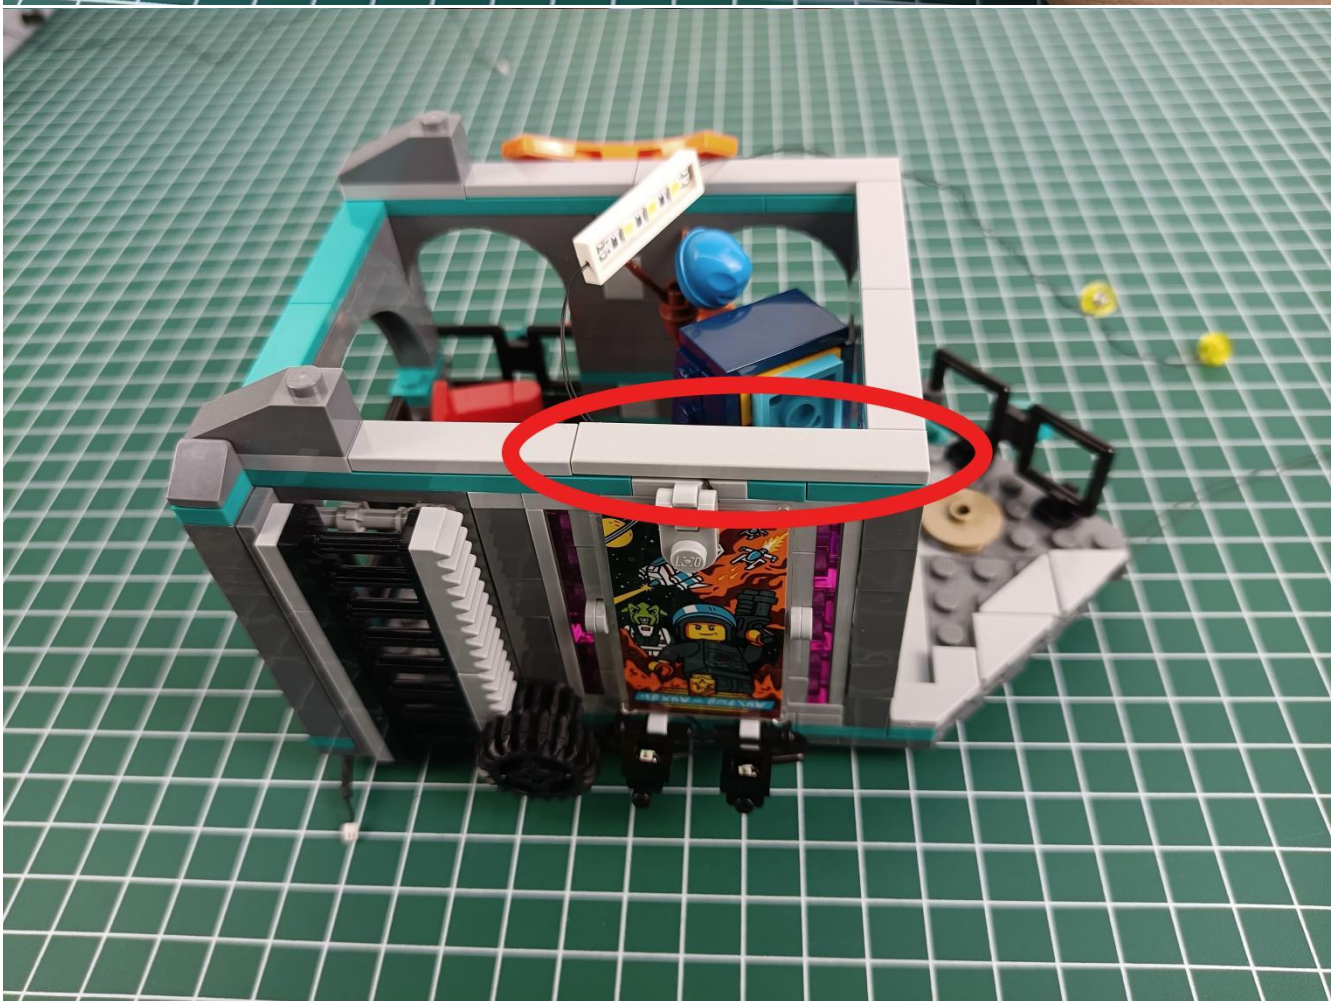

Install the battery, pay attention to the positive and negative poles.

Connect the USB power cord to the battery box.

Take out the 4 expansion boards from the No. 5 bag.

Please pay more attention and carefully using the connector for it is small. The “=” of the 2P interface is aligned with the “=” of the expansion board. The “=” on the expansion board refers to the two outside solder joints, not the two metal pins inside the jack.

Please be careful when installing since the lamp thread is slender. Cannot be pressed against the raised position of the building block. It should pass along the gap, otherwise the lamp wire will be pinched.

Step 2 : Installation

start installation:

Complete install and plug in the power to try it.

Above creative ideas and instructions are provide by our designers.

But we treasure your suggestions or opinions on below.