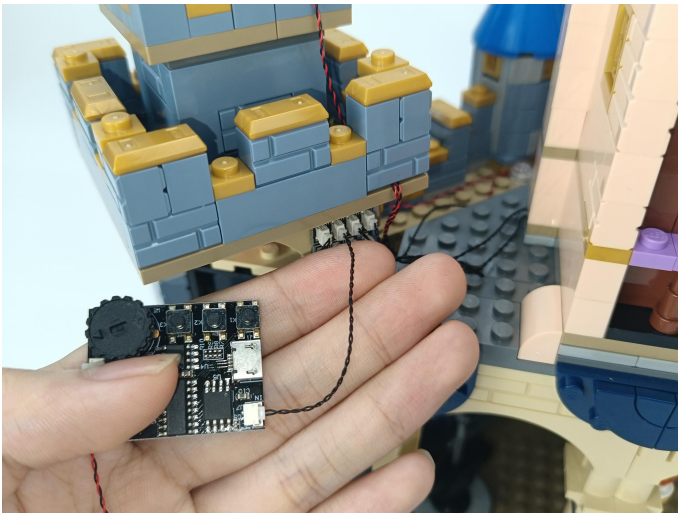

- ①:USB data cable is used to connect modules to the computer to replace music files.
- ②: The power input port is used to supply power to the module, and the voltage is 5V DC power.
- ③: Micro-USB port, music transmission port, it is recommended to use the music format MP3 file, the built-in capacity of the module is 16MB.
- ④: The music control button, from left to right, is "previous song", "pause/play", "next song".
- ⑤: The volume control button, rotate button to adjust the volume .
- ⑥: The speaker interface.
- ⑦: The speaker.

This module function is similar to MP3. Imports your favorite music files into the module through the data cable,and then switch on the module to play the stored music.Music files can be replaced arbitrarily.

316