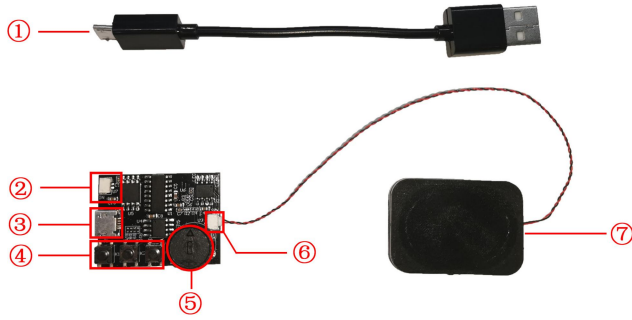

308

309

310

311

312

313

314

315

Music Module

- ①:USB data cable is used to connect modules to the computer to replace music files.
- ②: The power input port is used to supply power to the module, and the voltage is 5V DC power.
- ③: Micro-USB port, music transmission port, it is recommended to use the music format MP3 file, the built-in capacity of the module is 16MB.
- ④: The music control button, from left to right, is "previous song", "pause/play", "next song".
- ⑤: The volume control button, rotate button to adjust the volume .
- ⑥: The speaker interface.
- ⑦: The speaker.