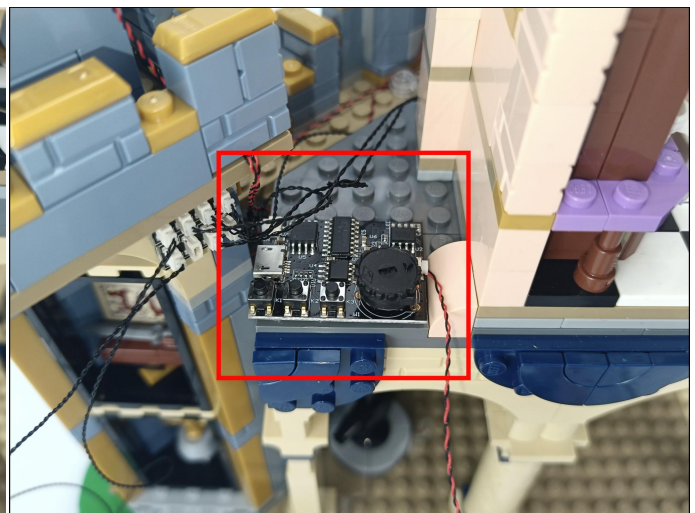

Music Module

- ①:USB data cable is used to connect modules to the computer to replace music files.
- ②: The power input port is used to supply power to the module, and the voltage is 5V DC power.
- ③: Micro-USB port, music transmission port, it is recommended to use the music format MP3 file, the built-in capacity of the module is 16MB.
- ④: The music control button, from left to right, is "previous song", "pause/play", "next song".
- ⑤: The volume control button, rotate button to adjust the volume .
- ⑥: The speaker interface.
- ⑦: The speaker.

This module function is similar to MP3. Imports your favorite music files into the module through the data cable,and then switch on the module to play the stored music.Music files can be replaced arbitrarily.

316

317