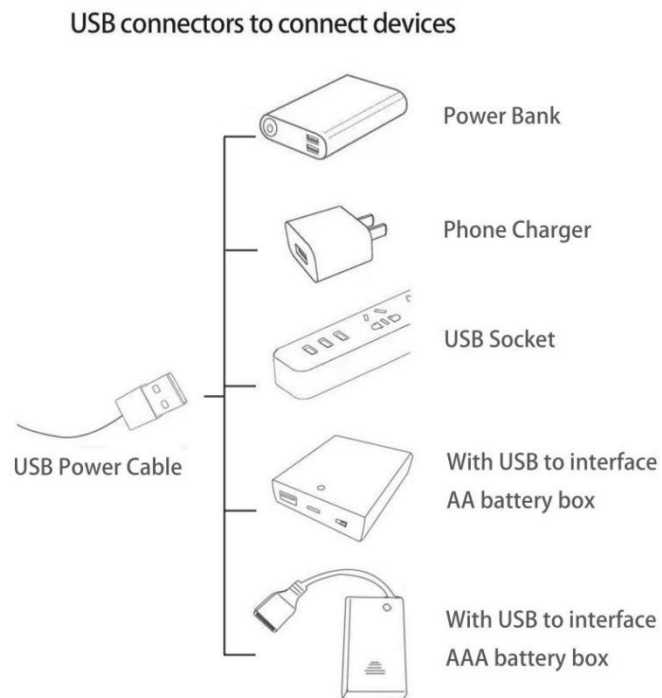

Please contact us immediately if there have any missing components.

Section B: Test that each components is working properly.

Take out the Expansion Boards and the USB Power Cable from No.12 bag and No.14 bag.

It is worth reminding that our products are all customized. They have a unique way of connecting. The white plug on wire and the socket of the expansion board need to be connected together to transmit power.

Note that on one side of the white plug you can see two very small golden wires that should be connected to the two golden needles in socket of the expansion board. shown as blow.

Connect the Expansion Board and USB Power Cable as shown.

The USB Power Cord can be powered by phone chargers, power banks, etc. This instruction will use the power bank as power supply.

Connect the other end of the USB power cable to the power supply.

Connect all the components in No.1 bag to the Expansion Board in same way just as shown.Turn on the power bank, all the lights are on as shown.Remove the lamp after the test.