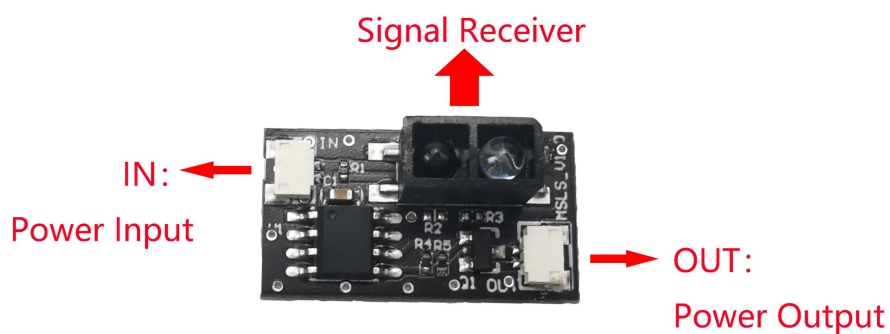

308

Action Control Module

When the obstruction generate a reflected signal, the corresponding module can be turned on or off.

TIPS: 1. The range of signal reception within 10cm of the vertical "signal receiver".