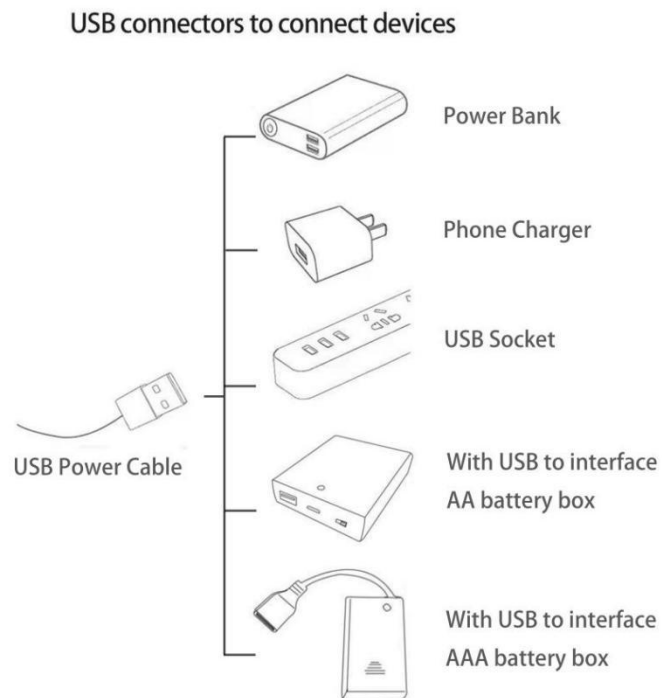

Please contact us immediately if there have any missing components.

**Section B:** Test that each components is working properly.

Take out the Expansion Boards and the USB Power Cable from No.12 bag and No.14 bag.

It is worth reminding that our products are all customized. They have a unique way of connecting. The white plug on wire and the socket of the expansion board need to be connected together to transmit power.

Note that on one side of the white plug you can see two very small golden wires that should be connected to the two golden needles in socket of the expansion board. shown as blow.

Connect the Expansion Board and USB Power Cable as shown.

The USB Power Cord can be powered by phone chargers, power banks, etc. This instruction will use the power bank as power supply.

Connect the other end of the USB power cable to the power supply.

**Connect all the components in No.1 bag to the Expansion Board in same way just as shown.Turn on the power bank, all the lights are on as shown.Remove the lamp after the test.**