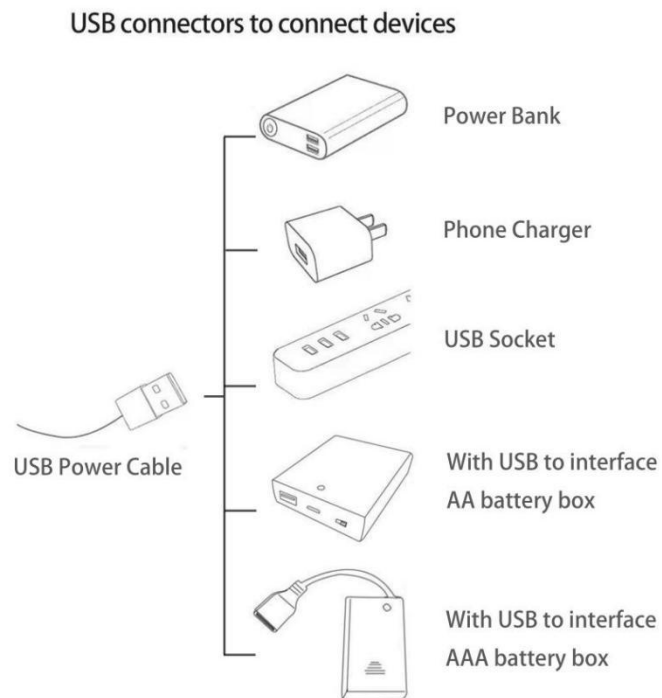

## Section B: Test that each components is working properly.

Take out the Expansion Boards and the USB Power Cable from No.12 bag and No.14 bag.

It is worth reminding that our products are all customized. They have a unique way of connecting. The white plug on wire and the socket of the expansion board need to be connected together to transmit power.

Note that on one side of the white plug you can see two very small golden wires that should be connected to the two golden needles in socket of the expansion board. shown as blow.

Connect the Expansion Board and USB Power Cable as shown.

The USB Power Cord can be powered by phone chargers, power banks, etc. This instruction will use the power bank as power supply.

Connect the other end of the USB power cable to the power supply.

**Connect all the components in No.1 bag to the Expansion Board in same way just as shown.Turn on the power bank, all the lights are on as shown.Remove the lamp after the test.**