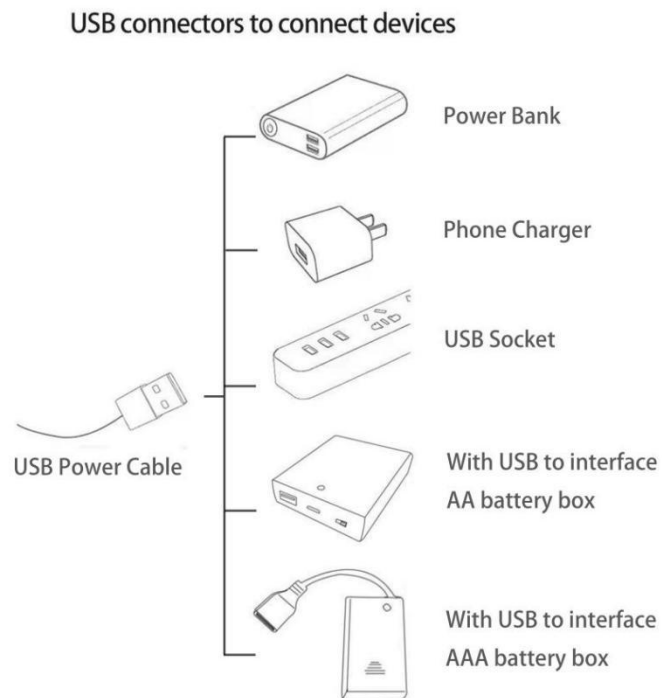

## **Section B:** Test that each components is working properly.

Take out the Expansion Boards and the USB Power Cable from No.12 bag and No.14 bag.

It is worth reminding that our products are all customized. They have a unique way of connecting. The white plug on wire and the socket of the expansion board need to be connected together to transmit power.

Note that on one side of the white plug you can see two very small golden wires that should be connected to the two golden needles in socket of the expansion board. shown as blow.

Connect the Expansion Board and USB Power Cable as shown.

The USB Power Cord can be powered by phone chargers, power banks, etc. This instruction will use the power bank as power supply.

Connect the other end of the USB power cable to the power supply.

**Connect all the components in No.1 bag to the Expansion Board in same way just as shown.Turn on the power bank, all the lights are on as shown.Remove the lamp after the test.**