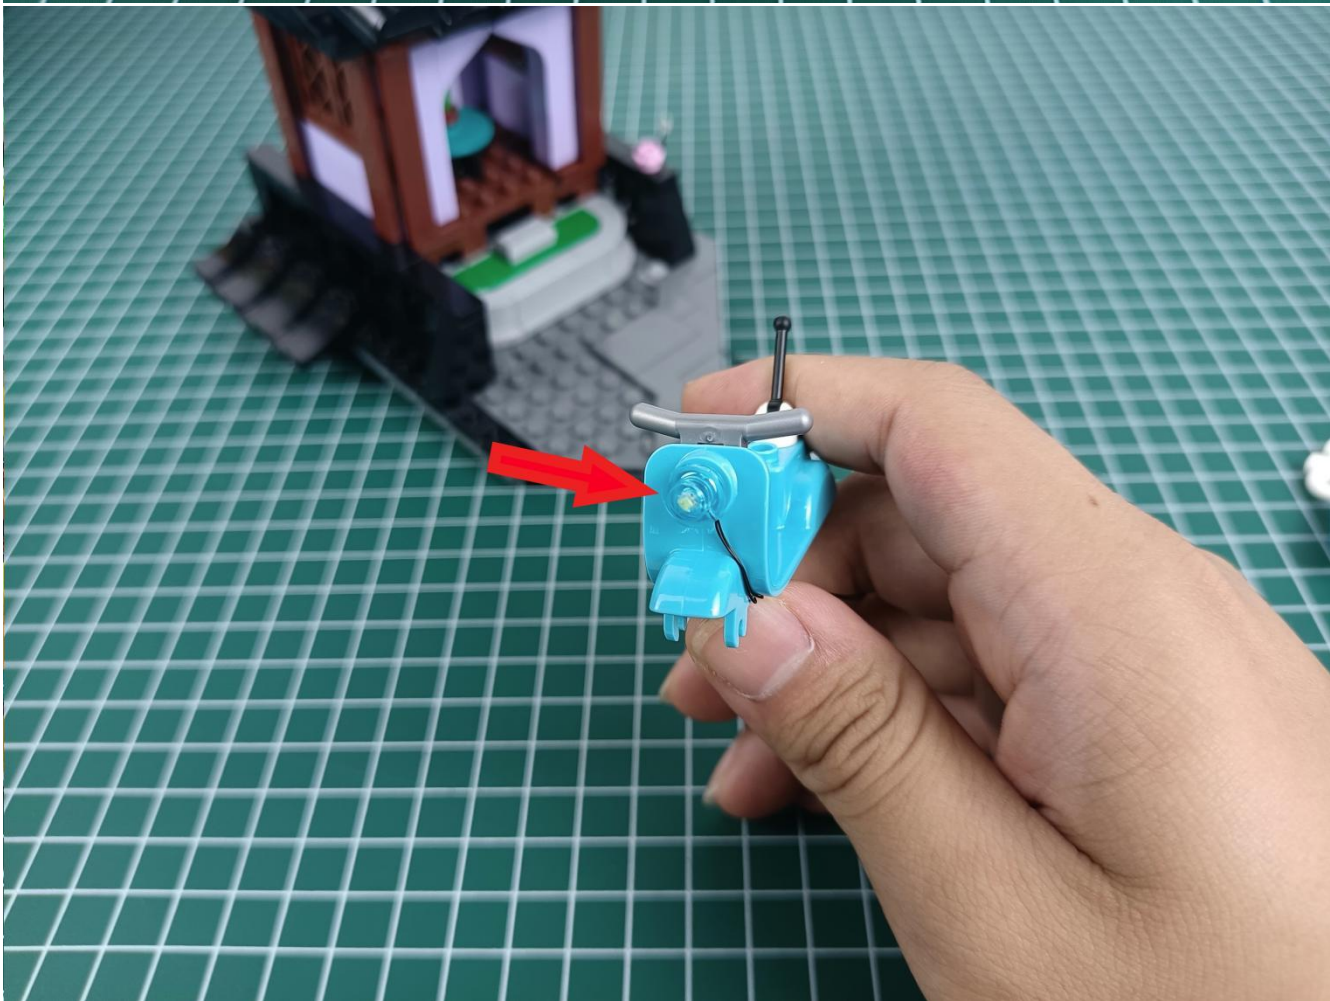

Connect the USB power cord to the battery box.

Take out the 4 expansion boards from the No. 5 bag.

Please pay more attention and carefully using the connector for it is small. The “=” of the 2P interface is aligned with the “=” of the expansion board. The “=” on the expansion board refers to the two outside solder joints, not the two metal pins inside the jack.

Please be careful when installing since the lamp thread is slender. Cannot be pressed against the raised position of the building block. It should pass along the gap, otherwise the lamp wire will be pinched.

Step 2 : Installation

start installation:

Complete install and plug in the power to try it.

Above creative ideas and instructions are provide by our designers.

But we treasure your suggestions or opinions on below.