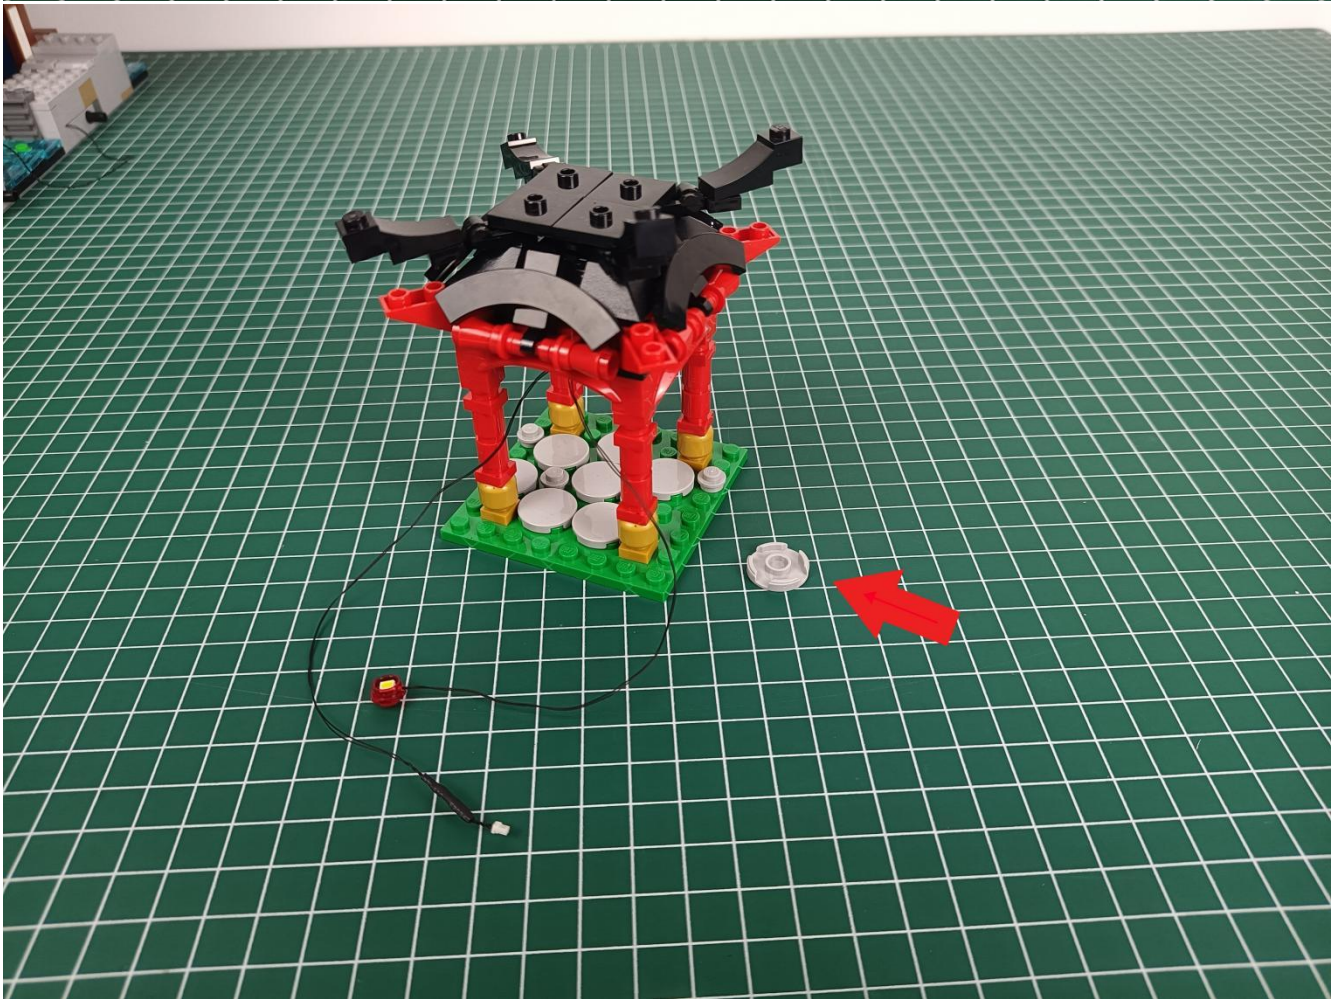

Please be careful when installing since the lamp thread is slender. Cannot be pressed against the raised position of the building block. It should pass along the gap, otherwise the lamp wire will be pinched.

Step 2 : Installation

start installation:

Complete install and plug in the power to try it.

Above creative ideas and instructions are provide by our designers.

But we treasure your suggestions or opinions on below.