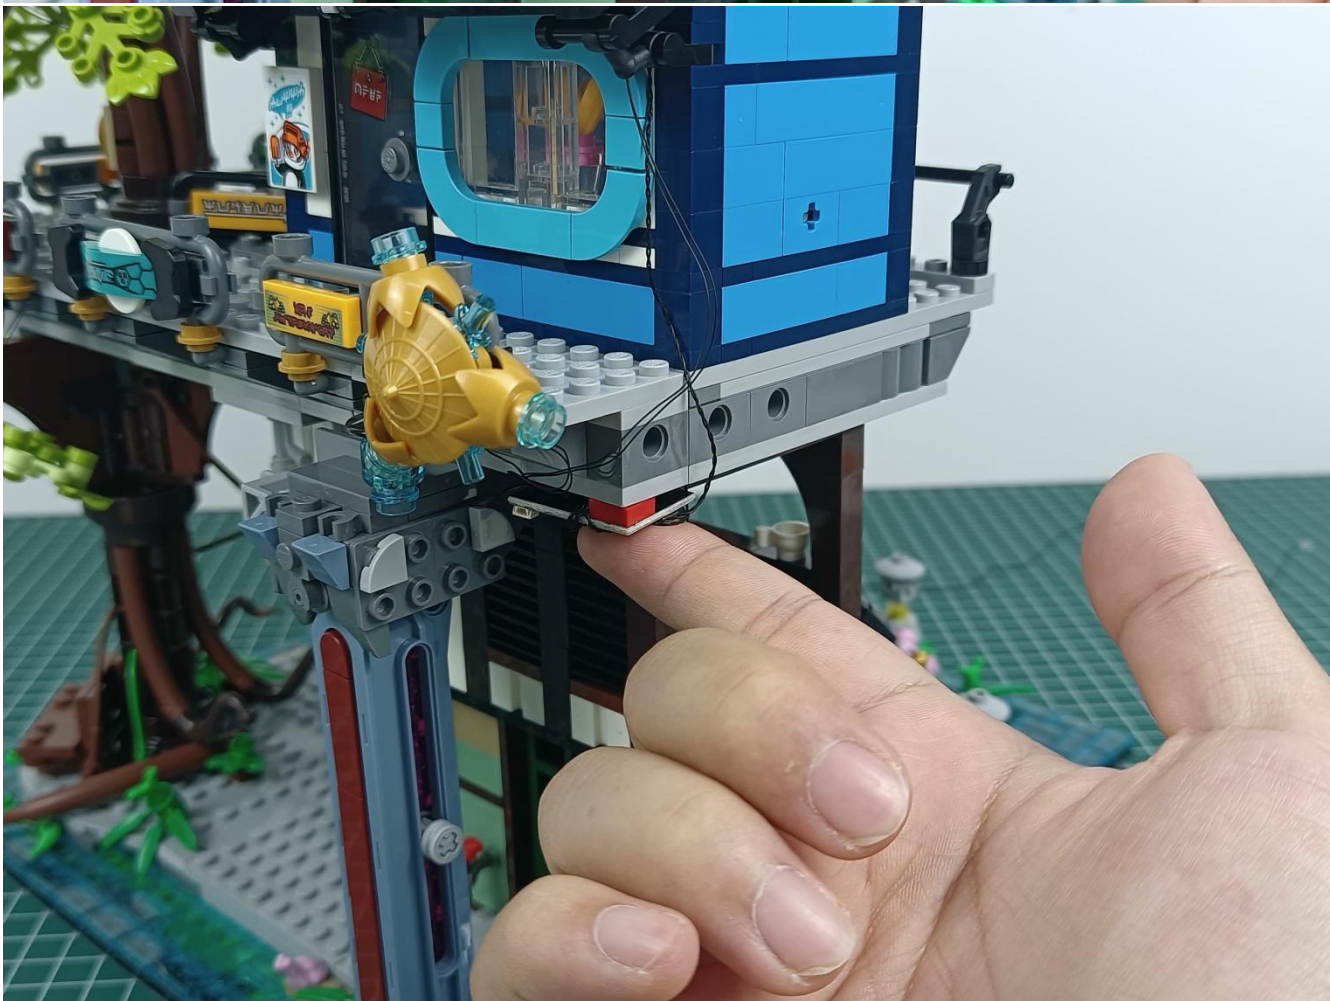

Please be careful when installing since the lamp thread is slender. Cannot be pressed against the raised position of the building block. It should pass along the gap, otherwise the lamp wire will be pinched.

Step 2 : Installation

start installation:

Complete install and plug in the power to try it.

Above creative ideas and instructions are provide by our designers.

But we treasure your suggestions or opinions on below.