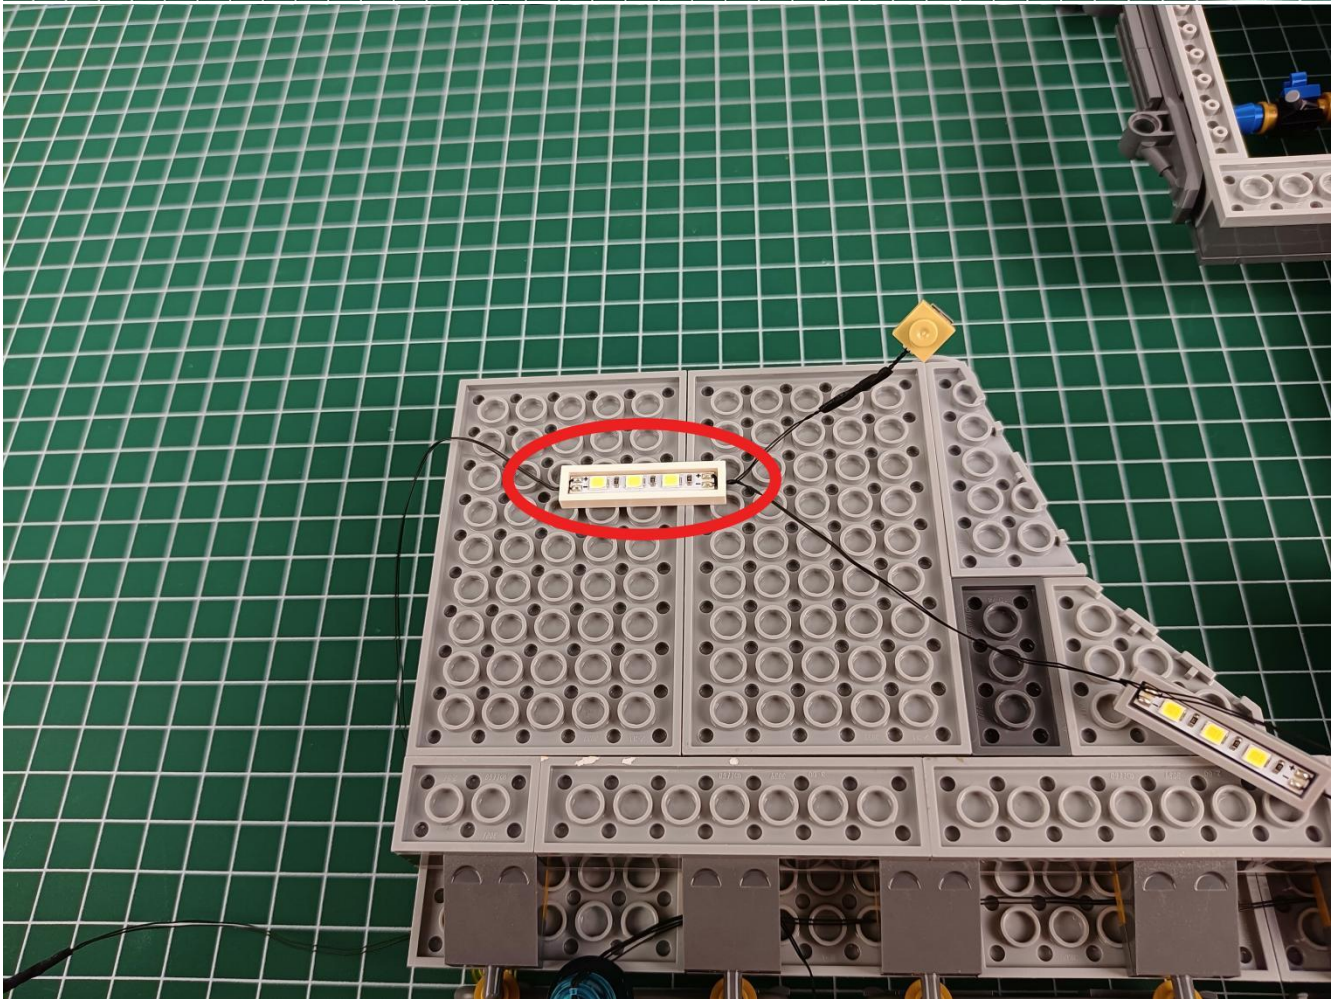

Connect the USB power cord to the battery box.

Take out the 4 expansion boards from the No. 5 bag.

Please pay more attention and carefully using the connector for it is small. The “=” of the 2P interface is aligned with the “=” of the expansion board. The “=” on the expansion board refers to the two outside solder joints, not the two metal pins inside the jack.

Please be careful when installing since the lamp thread is slender. Cannot be pressed against the raised position of the building block. It should pass along the gap, otherwise the lamp wire will be pinched.

Step 2 : Installation

start installation:

Complete install and plug in the power to try it.

Above creative ideas and instructions are provide by our designers.

But we treasure your suggestions or opinions on below.