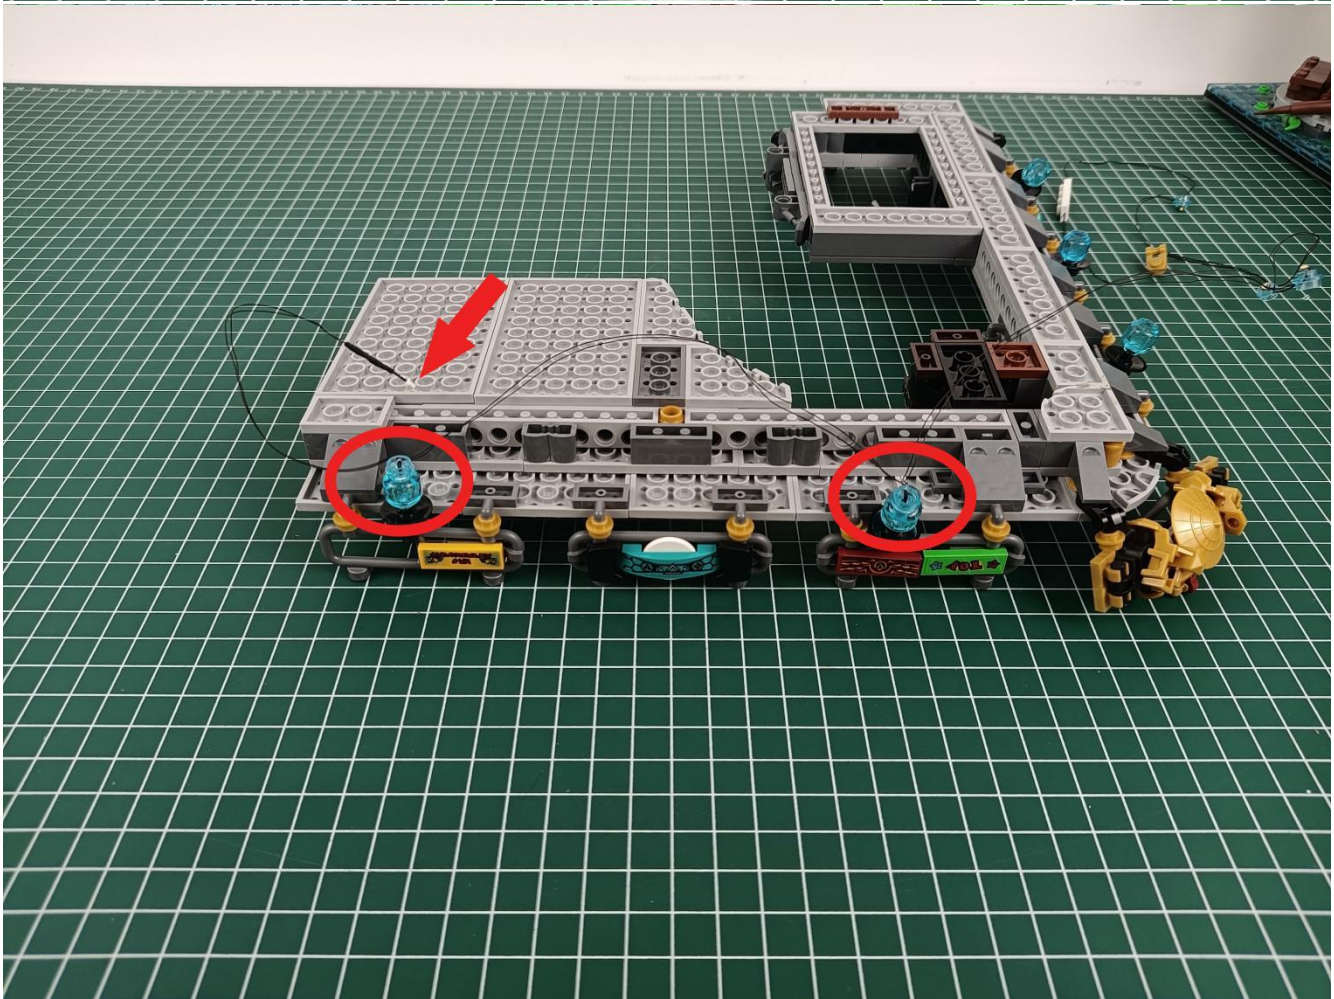

Connect the USB power cord to the battery box.

Take out the 4 expansion boards from the No. 5 bag.

Please pay more attention and carefully using the connector for it is small. The “=” of the 2P interface is aligned with the “=” of the expansion board. The “=” on the expansion board refers to the two outside solder joints, not the two metal pins inside the jack.

Please be careful when installing since the lamp thread is slender. Cannot be pressed against the raised position of the building block. It should pass along the gap, otherwise the lamp wire will be pinched.

Step 2 : Installation

start installation:

Complete install and plug in the power to try it.

Above creative ideas and instructions are provide by our designers.

But we treasure your suggestions or opinions on below.