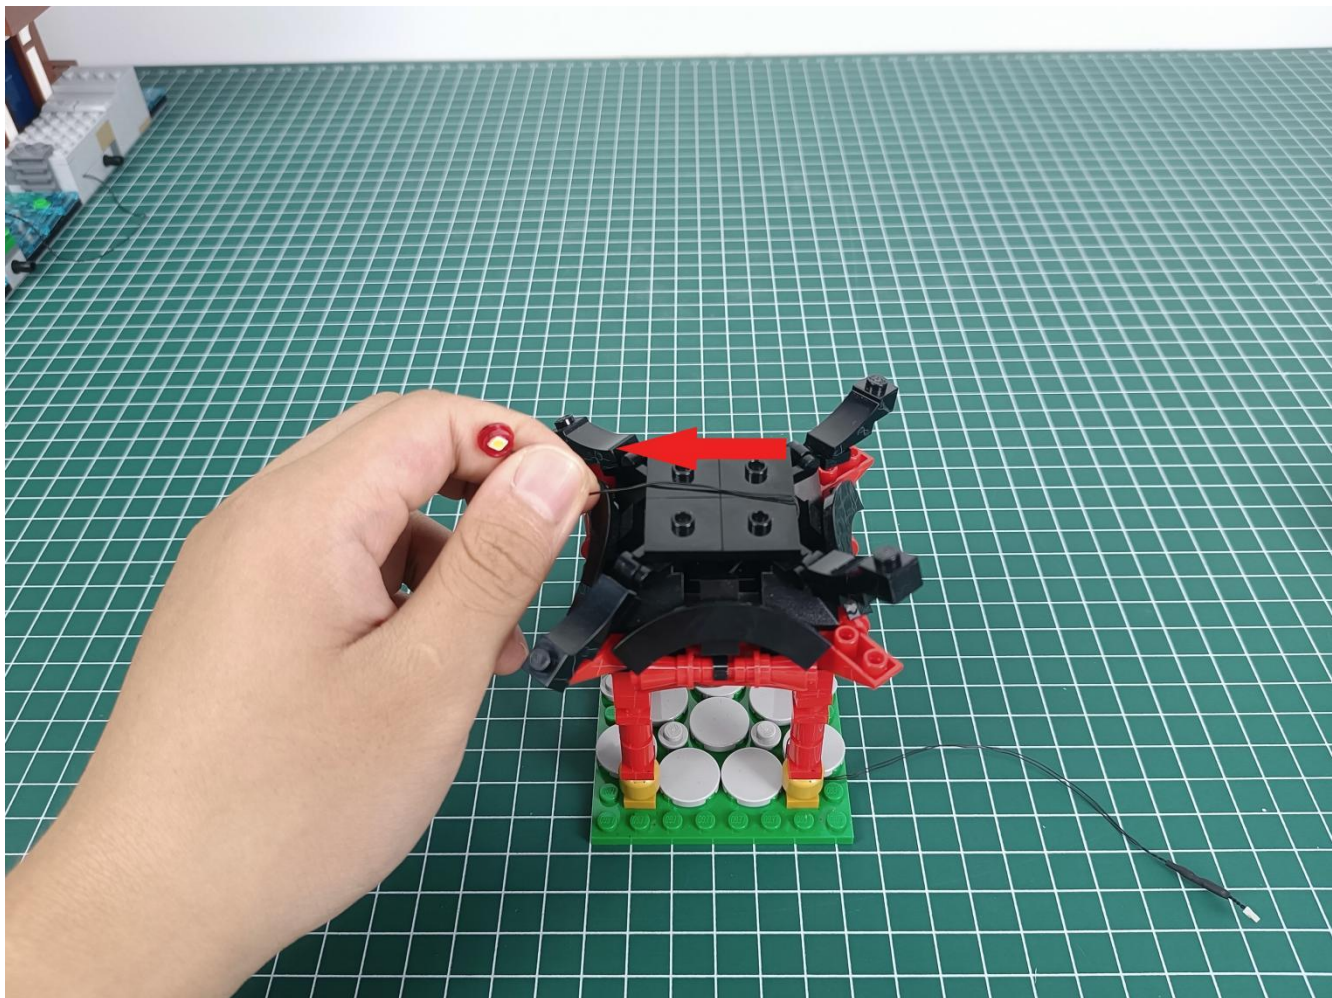

Please be careful when installing since the lamp thread is slender. Cannot be pressed against the raised position of the building block. It should pass along the gap, otherwise the lamp wire will be pinched.

Step 2 : Installation

start installation:

Complete install and plug in the power to try it.

Above creative ideas and instructions are provide by our designers.

But we treasure your suggestions or opinions on below.