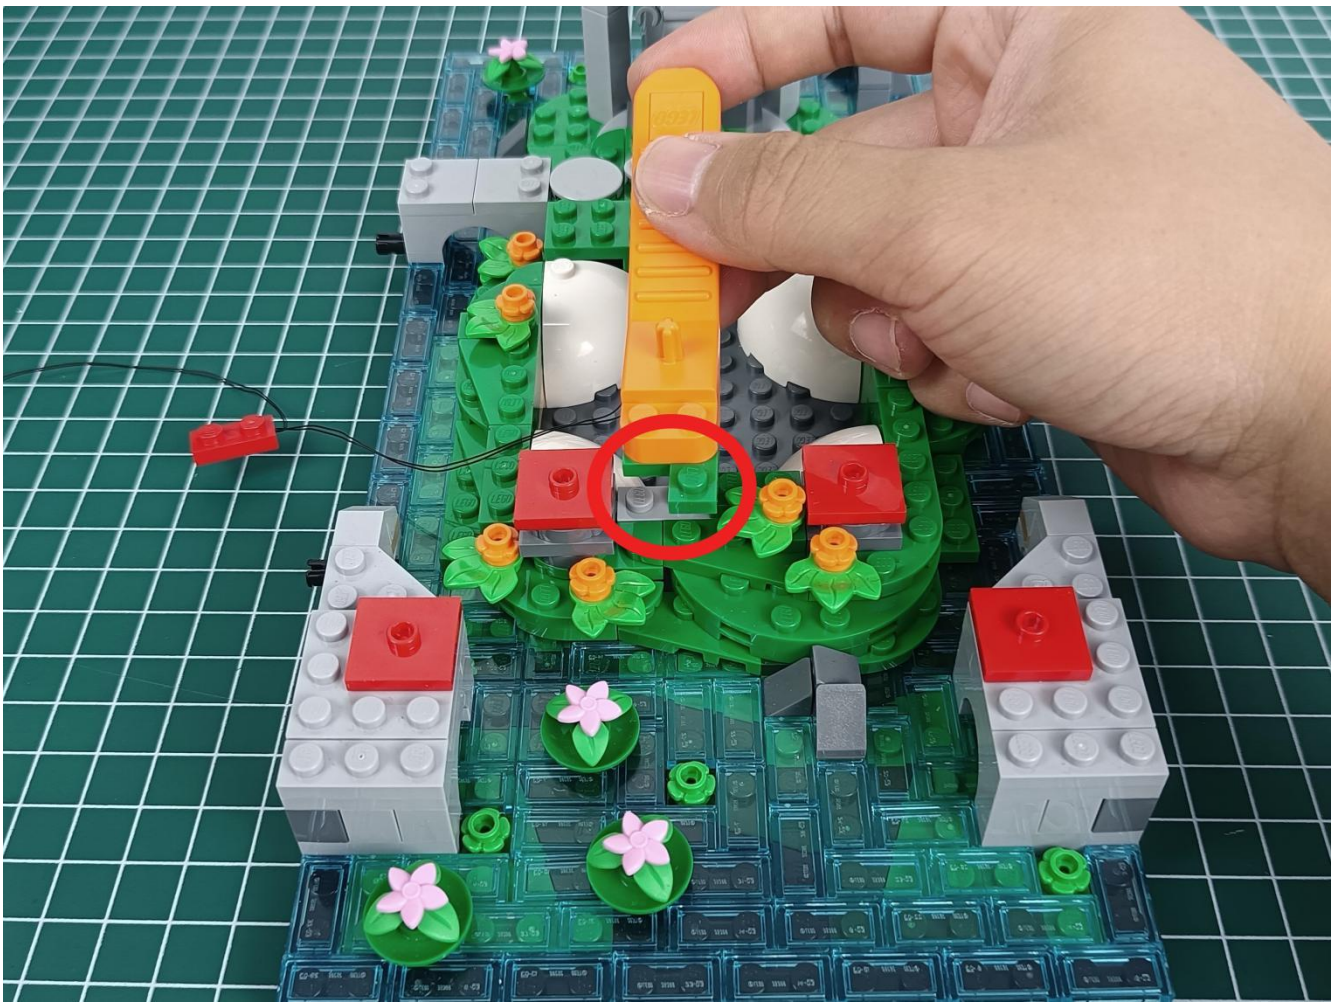

Please be careful when installing since the lamp thread is slender. Cannot be pressed against the raised position of the building block. It should pass along the gap, otherwise the lamp wire will be pinched.

Step 2 : Installation

start installation:

Complete install and plug in the power to try it.

Above creative ideas and instructions are provide by our designers.

But we treasure your suggestions or opinions on below.