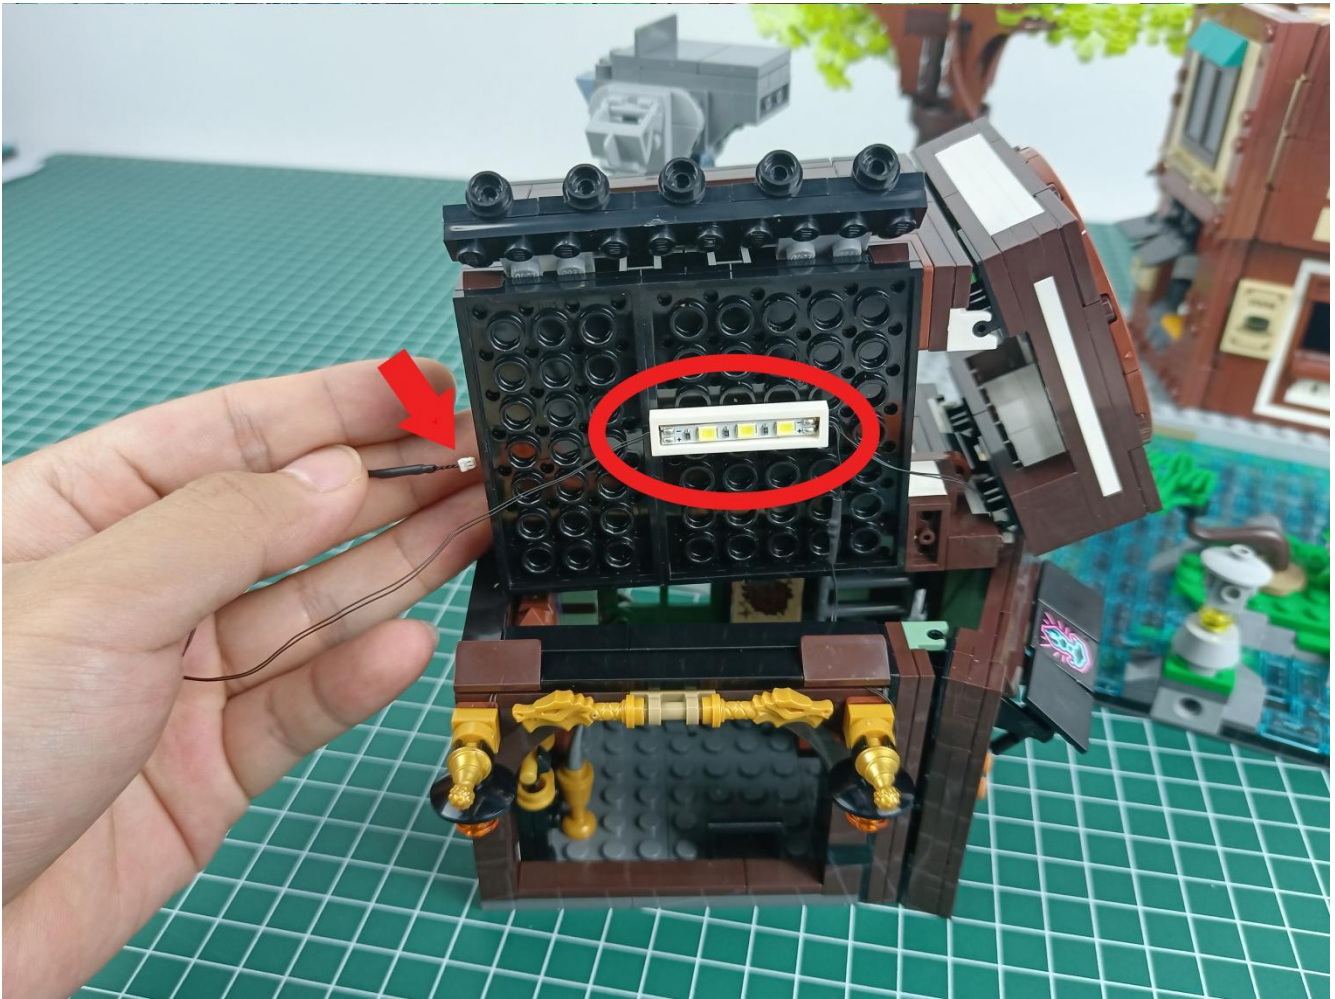

Please be careful when installing since the lamp thread is slender. Cannot be pressed against the raised position of the building block. It should pass along the gap, otherwise the lamp wire will be pinched.

Step 2 : Installation

start installation:

Complete install and plug in the power to try it.

Above creative ideas and instructions are provide by our designers.

But we treasure your suggestions or opinions on below.