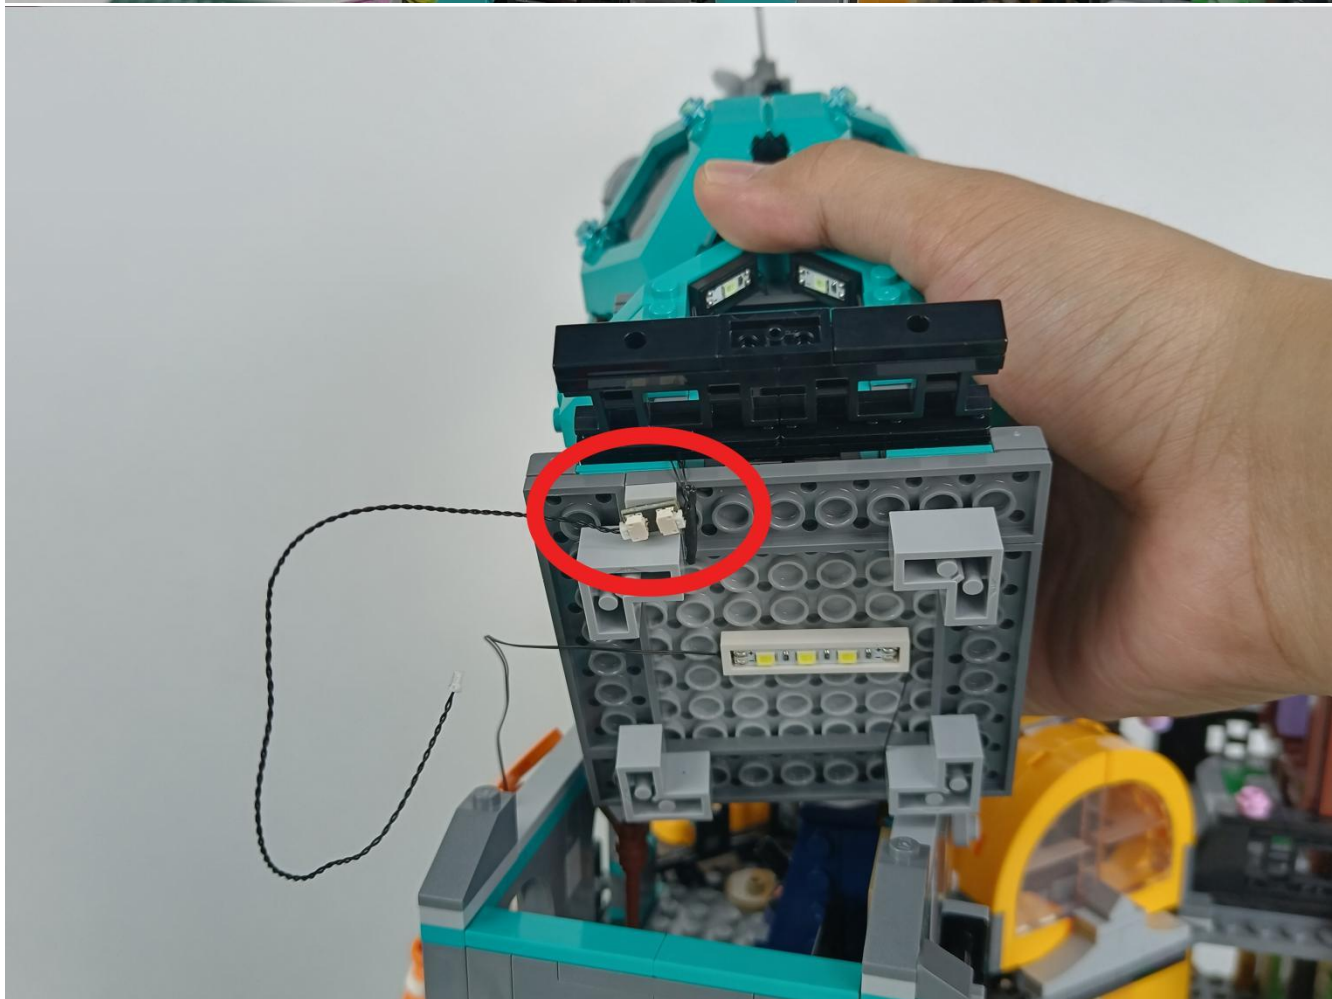

Connect the USB power cord to the battery box.

Take out the 4 expansion boards from the No. 5 bag.

Please pay more attention and carefully using the connector for it is small. The “=” of the 2P interface is aligned with the “=” of the expansion board. The “=” on the expansion board refers to the two outside solder joints, not the two metal pins inside the jack.

Please be careful when installing since the lamp thread is slender. Cannot be pressed against the raised position of the building block. It should pass along the gap, otherwise the lamp wire will be pinched.

Step 2 : Installation

start installation:

Complete install and plug in the power to try it.

Above creative ideas and instructions are provide by our designers.

But we treasure your suggestions or opinions on below.