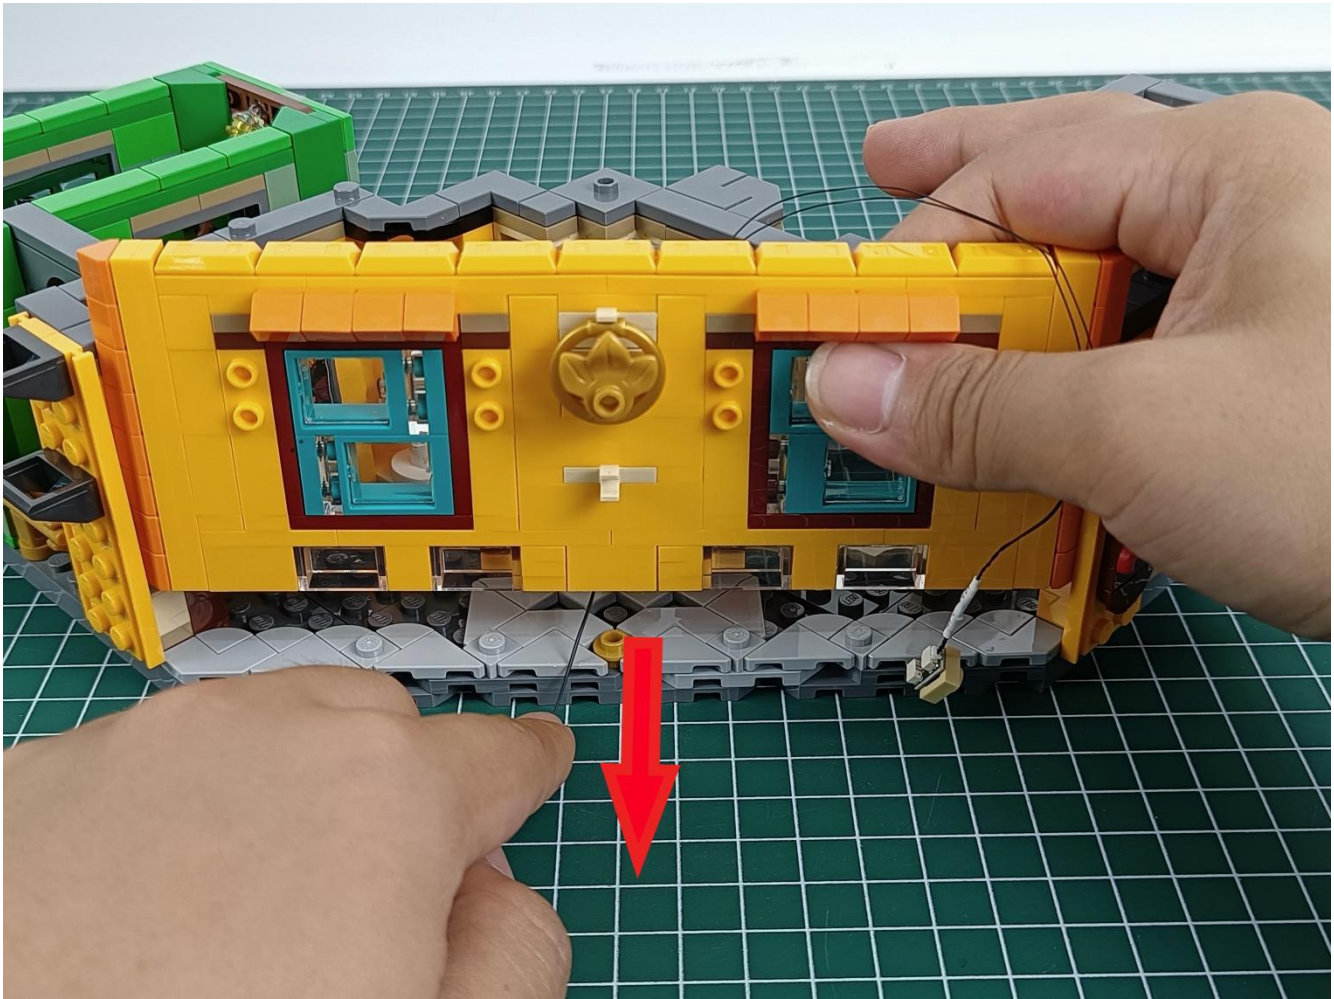

Connect the USB power cord to the battery box.

Take out the 4 expansion boards from the No. 5 bag.

Please pay more attention and carefully using the connector for it is small. The “=” of the 2P interface is aligned with the “=” of the expansion board. The “=” on the expansion board refers to the two outside solder joints, not the two metal pins inside the jack.

Please be careful when installing since the lamp thread is slender. Cannot be pressed against the raised position of the building block. It should pass along the gap, otherwise the lamp wire will be pinched.

Step 2 : Installation

start installation:

Complete install and plug in the power to try it.

Above creative ideas and instructions are provide by our designers.

But we treasure your suggestions or opinions on below.