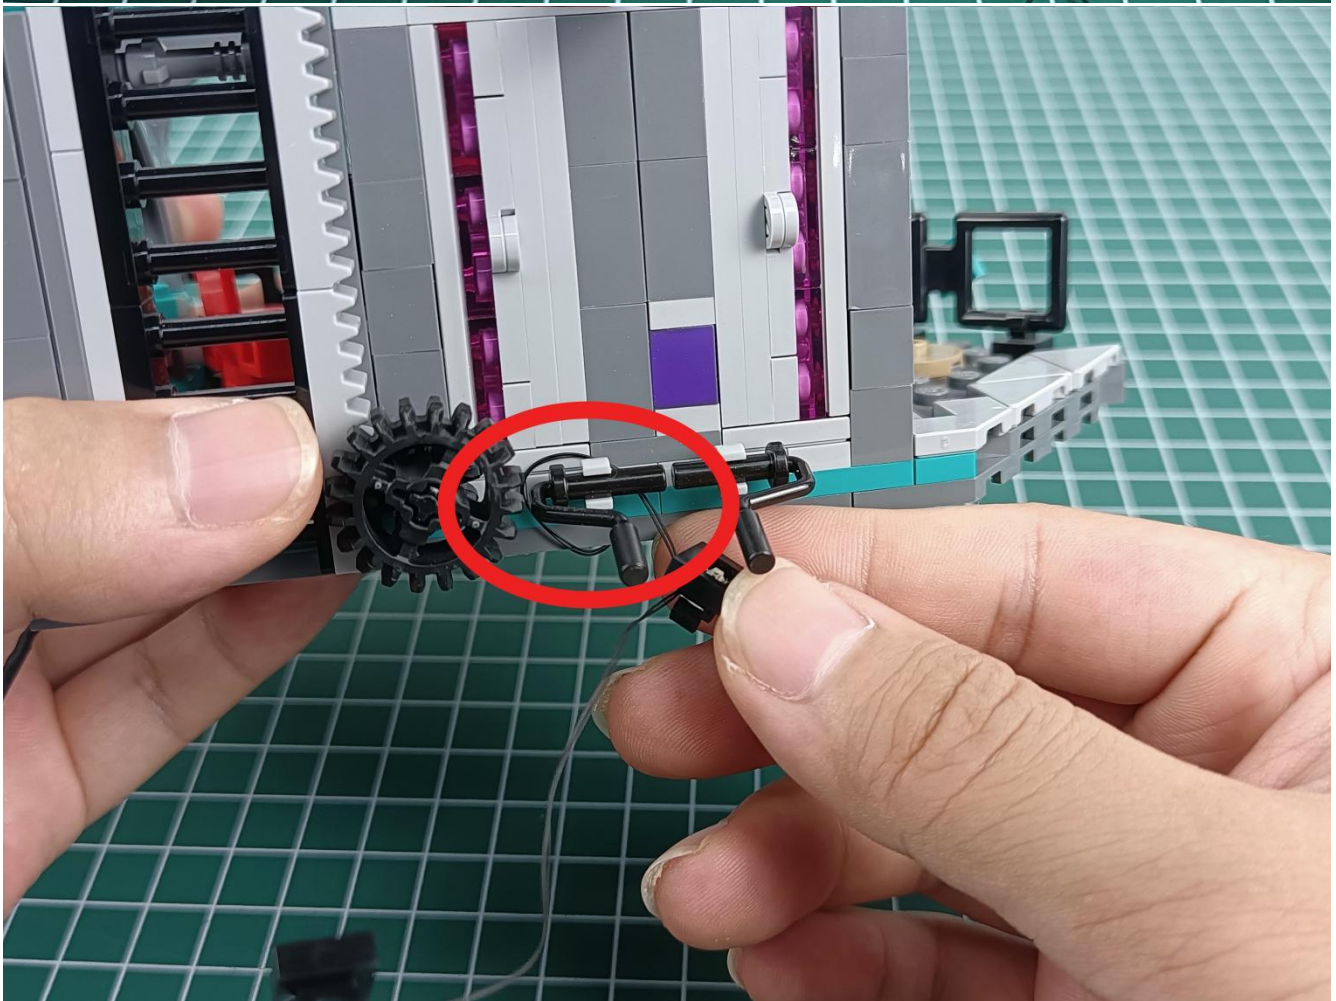

Please be careful when installing since the lamp thread is slender. Cannot be pressed against the raised position of the building block. It should pass along the gap, otherwise the lamp wire will be pinched.

Step 2 : Installation

start installation:

Complete install and plug in the power to try it.

Above creative ideas and instructions are provide by our designers.

But we treasure your suggestions or opinions on below.