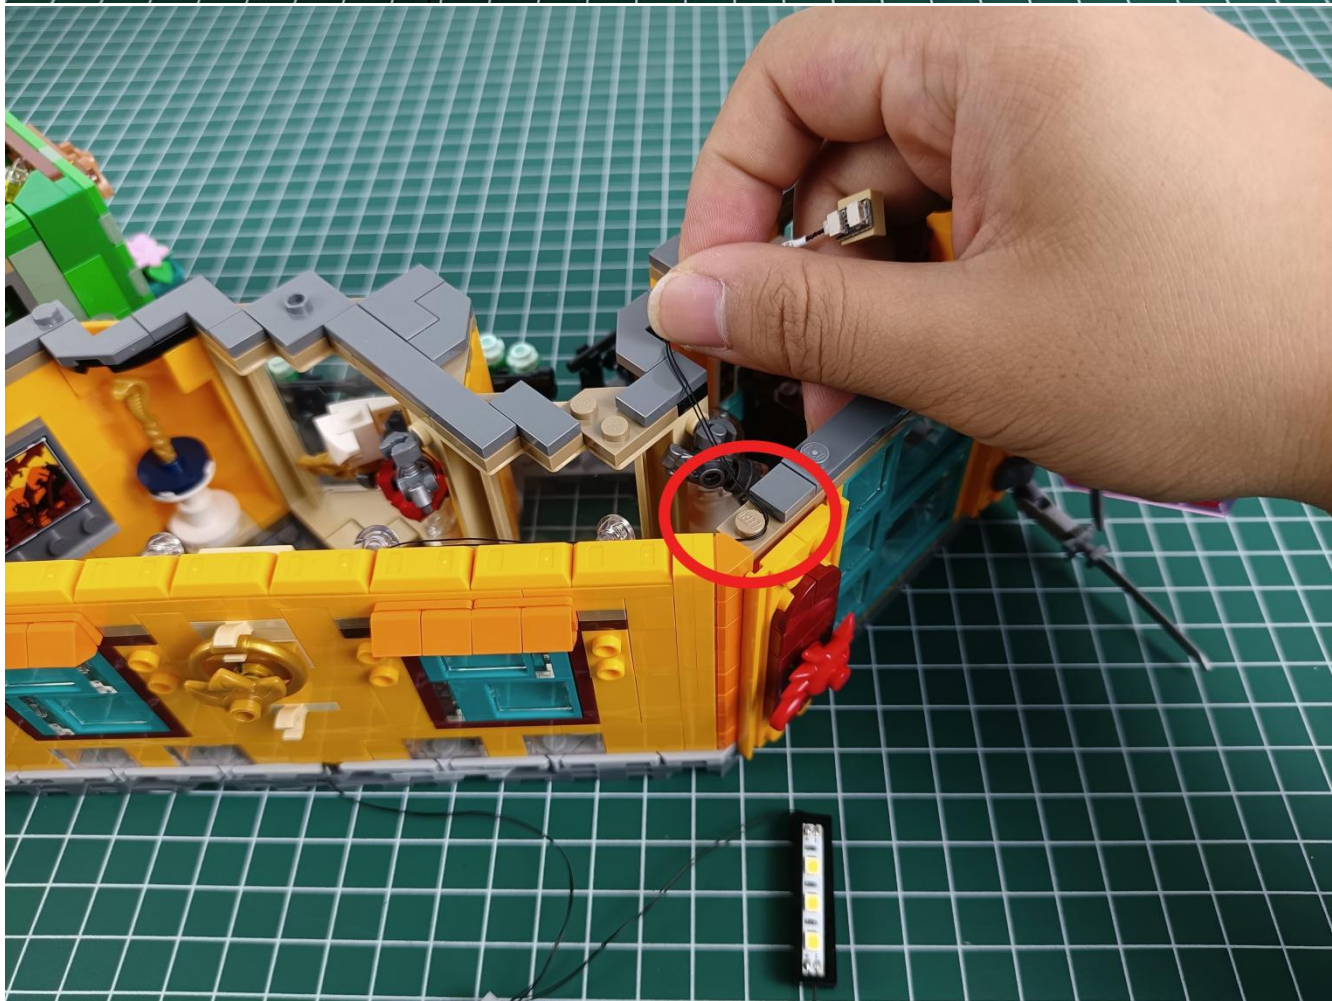

Connect the USB power cord to the battery box.

Take out the 4 expansion boards from the No. 5 bag.

Please pay more attention and carefully using the connector for it is small. The “=” of the 2P interface is aligned with the “=” of the expansion board. The “=” on the expansion board refers to the two outside solder joints, not the two metal pins inside the jack.

Please be careful when installing since the lamp thread is slender. Cannot be pressed against the raised position of the building block. It should pass along the gap, otherwise the lamp wire will be pinched.

Step 2 : Installation

start installation:

Complete install and plug in the power to try it.

Above creative ideas and instructions are provide by our designers.

But we treasure your suggestions or opinions on below.