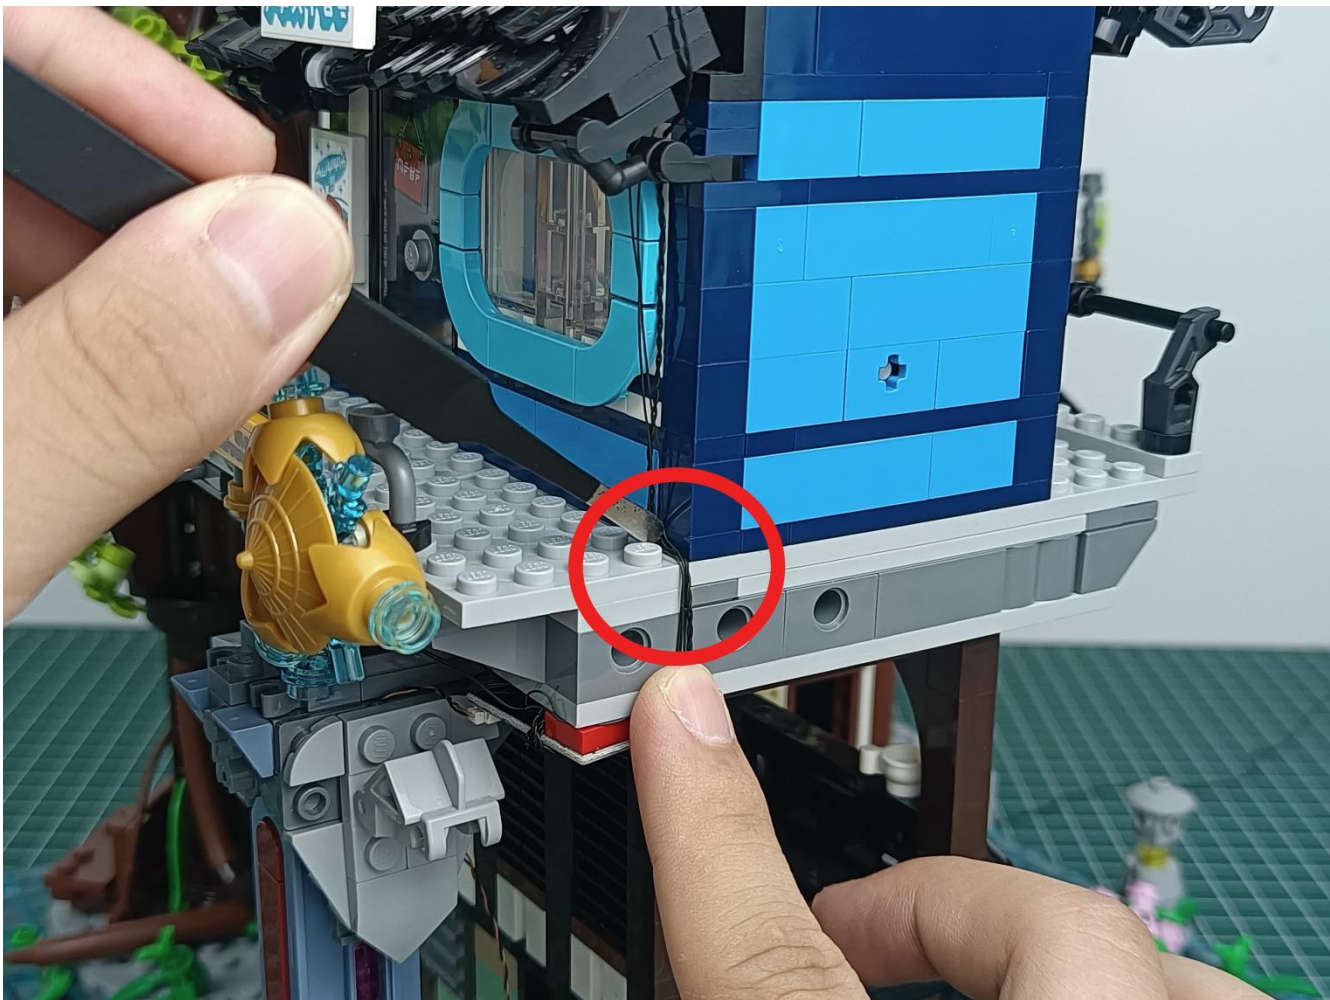

Please be careful when installing since the lamp thread is slender. Cannot be pressed against the raised position of the building block. It should pass along the gap, otherwise the lamp wire will be pinched.

Step 2 : Installation

start installation:

Complete install and plug in the power to try it.

Above creative ideas and instructions are provide by our designers.

But we treasure your suggestions or opinions on below.