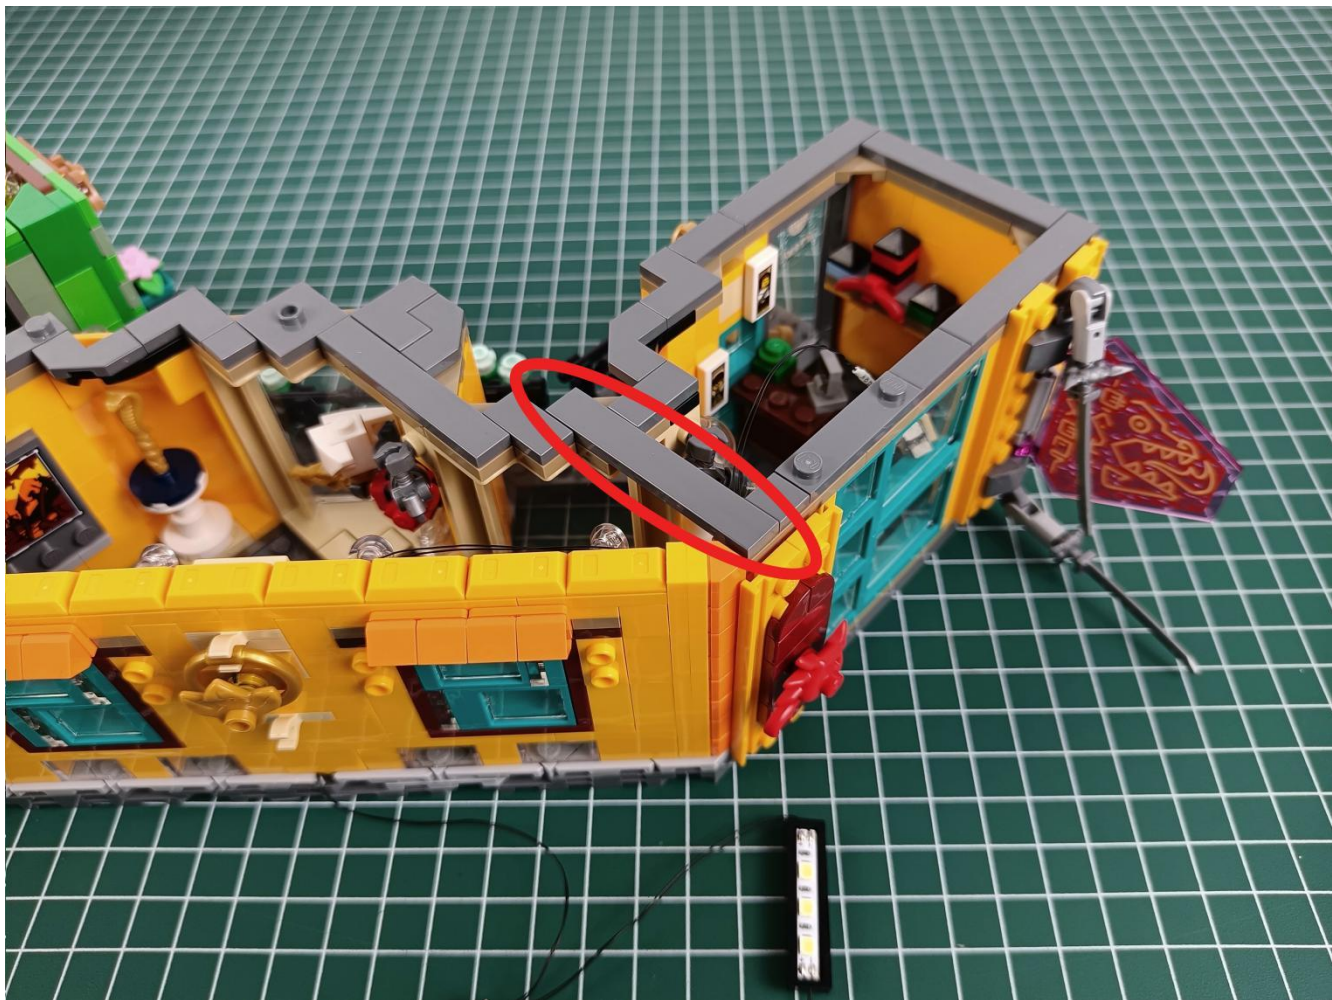

Connect the USB power cord to the battery box.

Take out the 4 expansion boards from the No. 5 bag.

Please pay more attention and carefully using the connector for it is small. The “=” of the 2P interface is aligned with the “=” of the expansion board. The “=” on the expansion board refers to the two outside solder joints, not the two metal pins inside the jack.

Please be careful when installing since the lamp thread is slender. Cannot be pressed against the raised position of the building block. It should pass along the gap, otherwise the lamp wire will be pinched.

Step 2 : Installation

start installation:

Complete install and plug in the power to try it.

Above creative ideas and instructions are provide by our designers.

But we treasure your suggestions or opinions on below.