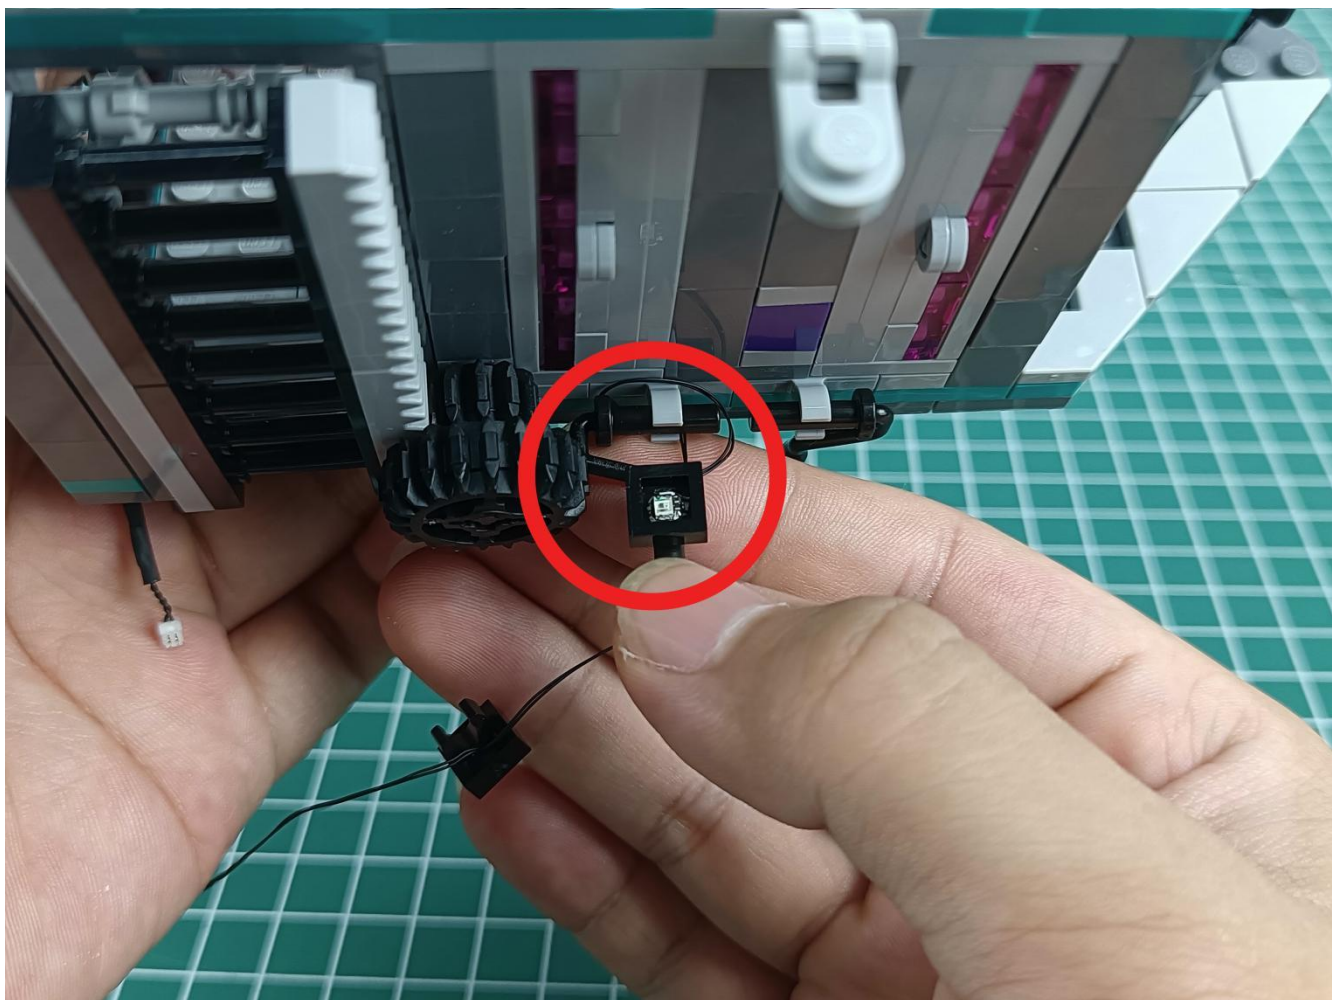

Connect the USB power cord to the battery box.

Take out the 4 expansion boards from the No. 5 bag.

Please pay more attention and carefully using the connector for it is small. The “=” of the 2P interface is aligned with the “=” of the expansion board. The “=” on the expansion board refers to the two outside solder joints, not the two metal pins inside the jack.

Please be careful when installing since the lamp thread is slender. Cannot be pressed against the raised position of the building block. It should pass along the gap, otherwise the lamp wire will be pinched.

Step 2 : Installation

start installation:

Complete install and plug in the power to try it.

Above creative ideas and instructions are provide by our designers.

But we treasure your suggestions or opinions on below.