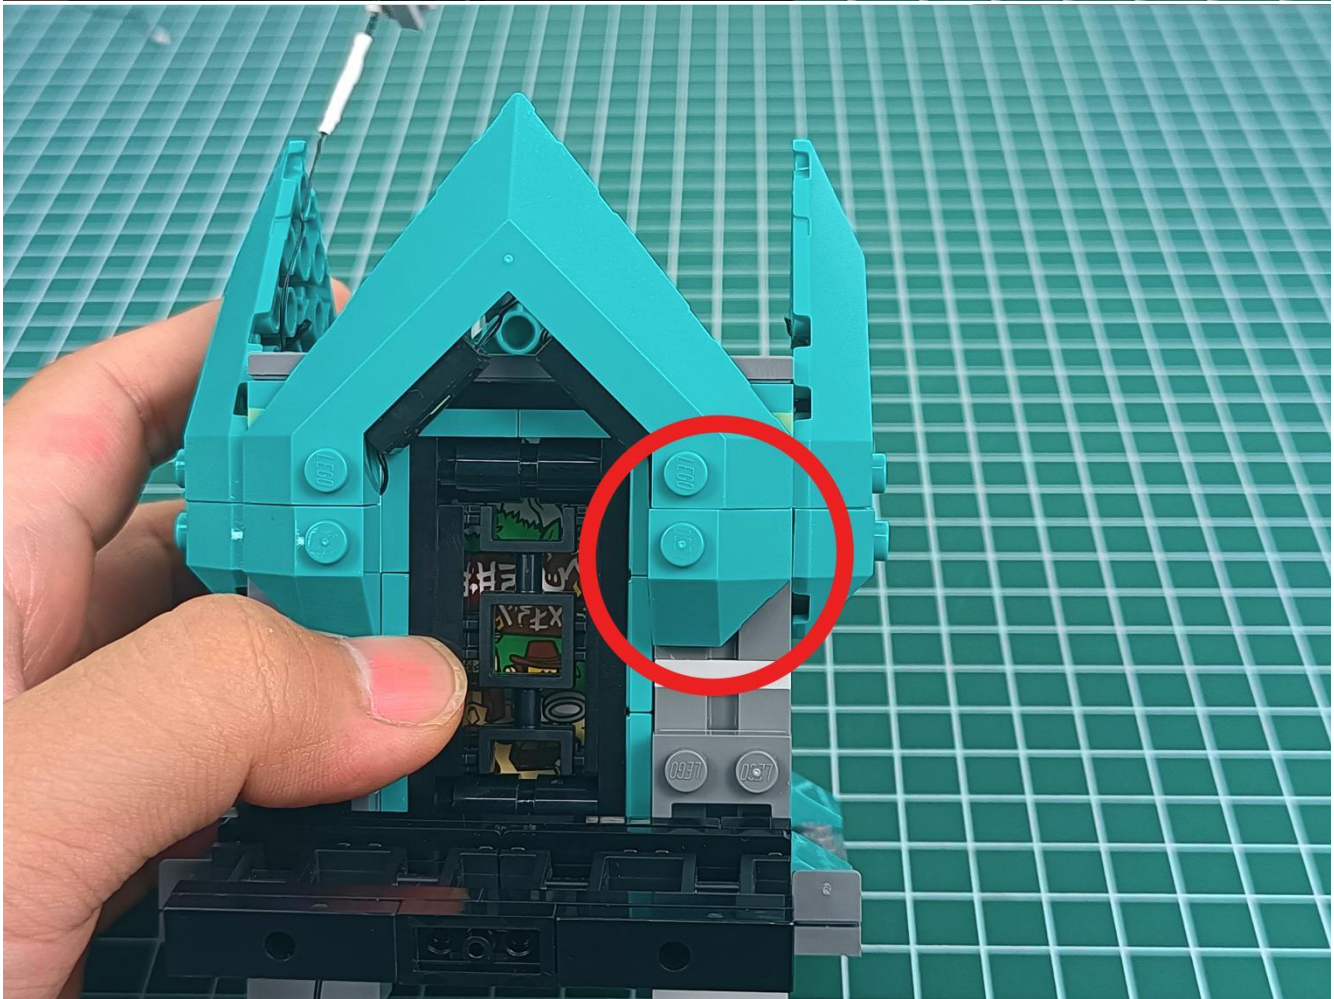

Connect the USB power cord to the battery box.

Take out the 4 expansion boards from the No. 5 bag.

Please pay more attention and carefully using the connector for it is small. The “=” of the 2P interface is aligned with the “=” of the expansion board. The “=” on the expansion board refers to the two outside solder joints, not the two metal pins inside the jack.

Please be careful when installing since the lamp thread is slender. Cannot be pressed against the raised position of the building block. It should pass along the gap, otherwise the lamp wire will be pinched.

Step 2 : Installation

start installation:

Complete install and plug in the power to try it.

Above creative ideas and instructions are provide by our designers.

But we treasure your suggestions or opinions on below.