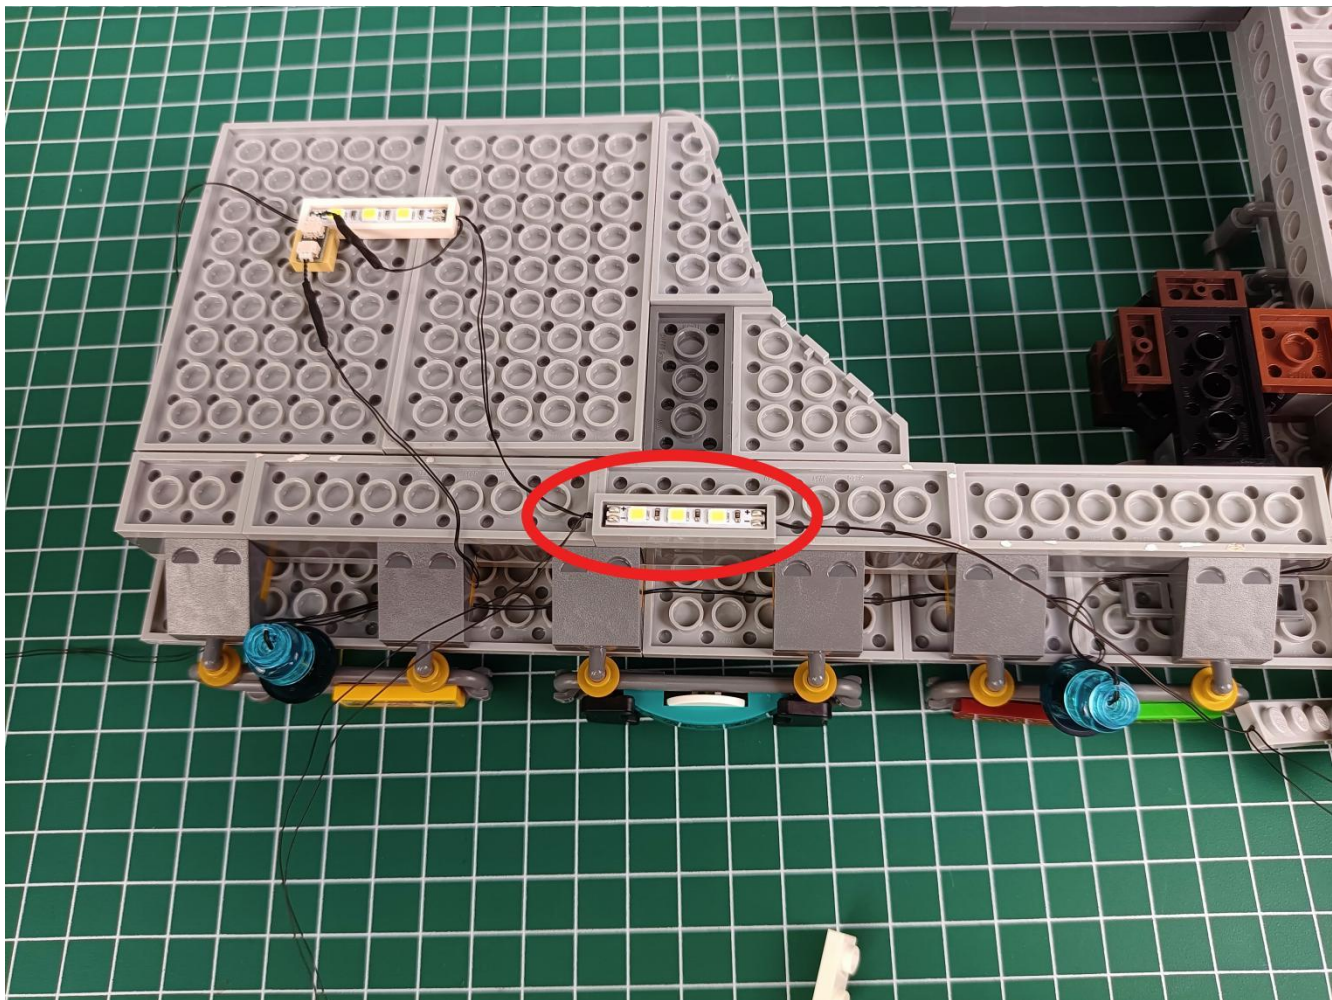

Connect the USB power cord to the battery box.

Take out the 4 expansion boards from the No. 5 bag.

Please pay more attention and carefully using the connector for it is small. The “=” of the 2P interface is aligned with the “=” of the expansion board. The “=” on the expansion board refers to the two outside solder joints, not the two metal pins inside the jack.

Please be careful when installing since the lamp thread is slender. Cannot be pressed against the raised position of the building block. It should pass along the gap, otherwise the lamp wire will be pinched.

Step 2 : Installation

start installation:

Complete install and plug in the power to try it.

Above creative ideas and instructions are provide by our designers.

But we treasure your suggestions or opinions on below.