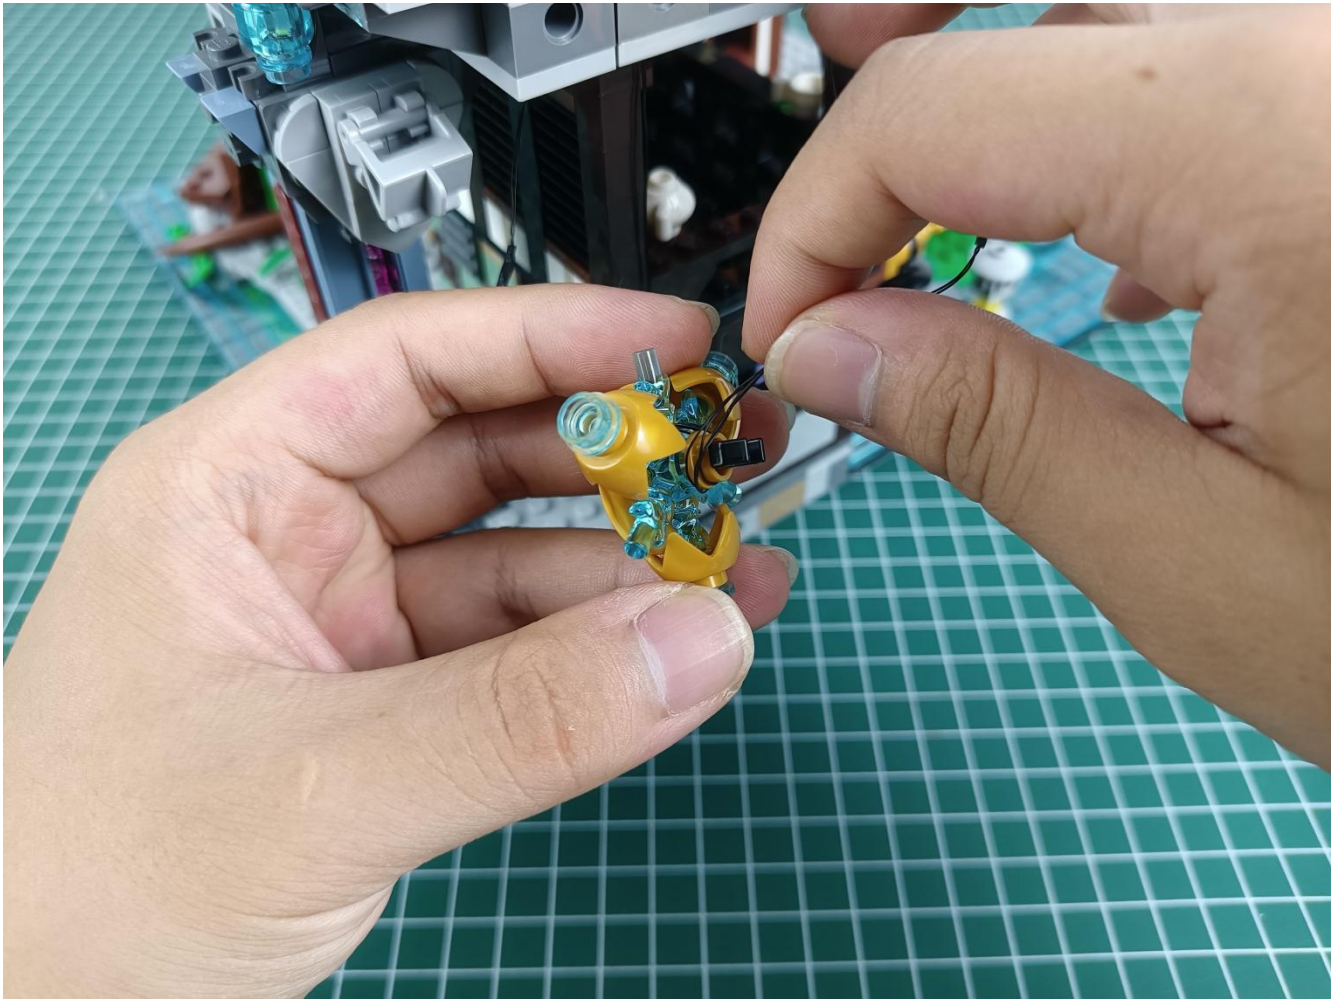

Please be careful when installing since the lamp thread is slender. Cannot be pressed against the raised position of the building block. It should pass along the gap, otherwise the lamp wire will be pinched.

Step 2 : Installation

start installation:

Complete install and plug in the power to try it.

Above creative ideas and instructions are provide by our designers.

But we treasure your suggestions or opinions on below.