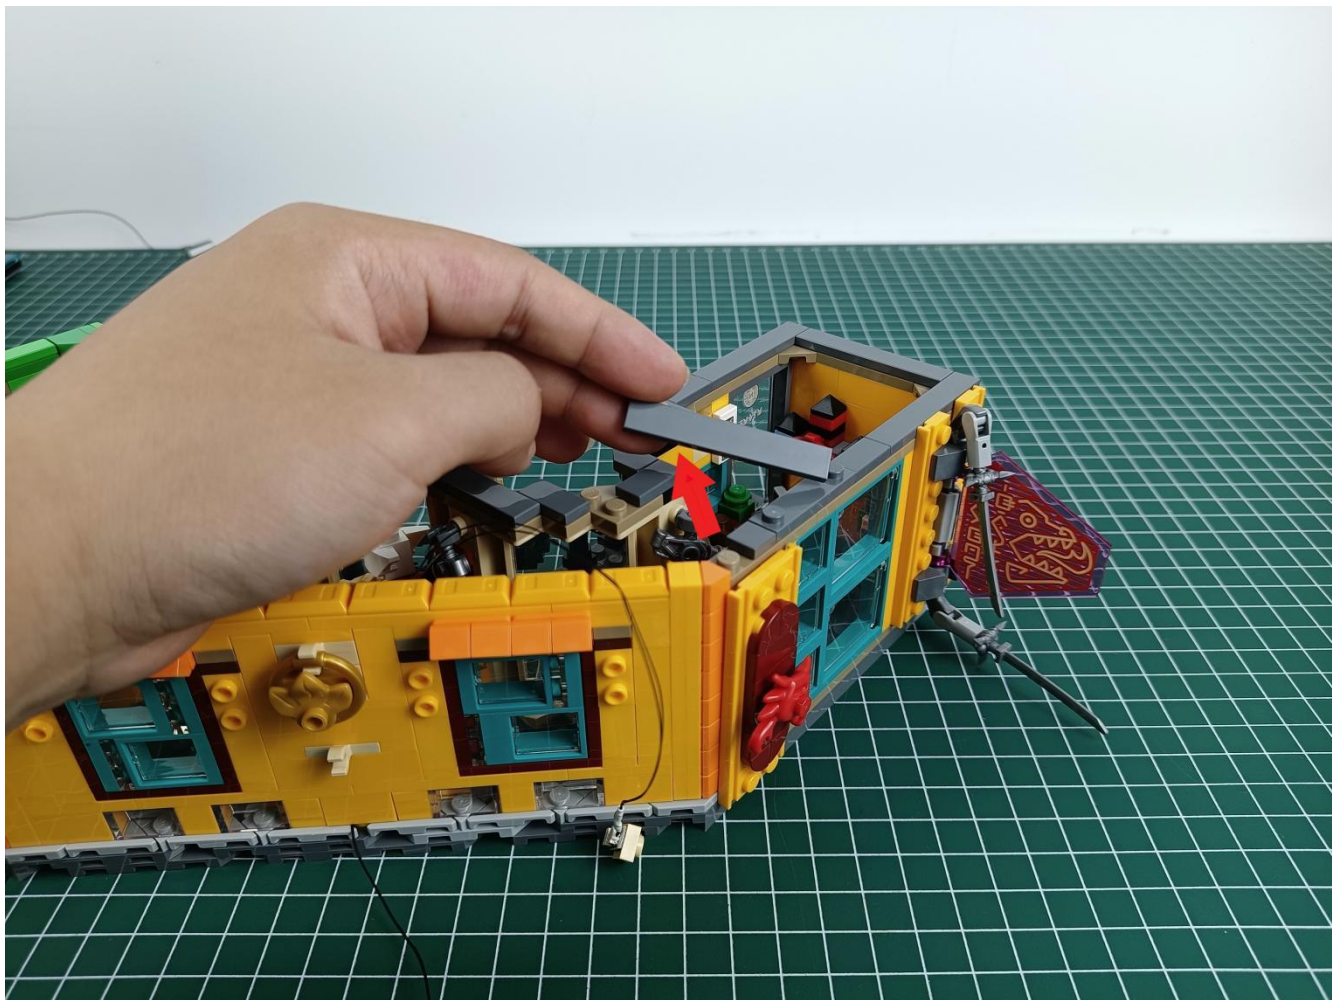

Connect the USB power cord to the battery box.

Take out the 4 expansion boards from the No. 5 bag.

Please pay more attention and carefully using the connector for it is small. The “=” of the 2P interface is aligned with the “=” of the expansion board. The “=” on the expansion board refers to the two outside solder joints, not the two metal pins inside the jack.

Please be careful when installing since the lamp thread is slender. Cannot be pressed against the raised position of the building block. It should pass along the gap, otherwise the lamp wire will be pinched.

Step 2 : Installation

start installation:

Complete install and plug in the power to try it.

Above creative ideas and instructions are provide by our designers.

But we treasure your suggestions or opinions on below.