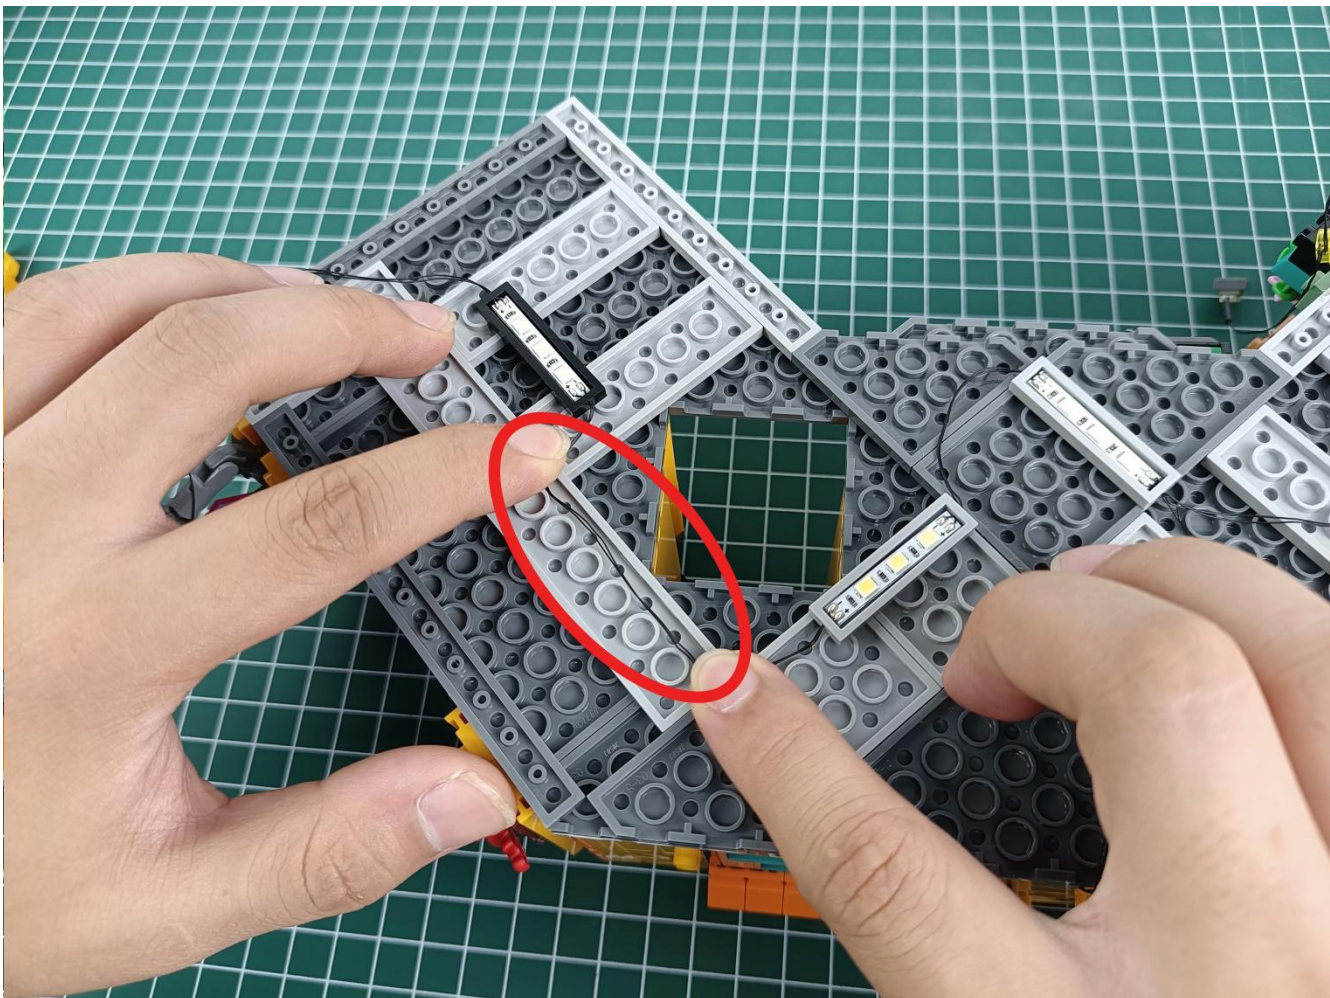

Connect the USB power cord to the battery box.

Take out the 4 expansion boards from the No. 5 bag.

Please pay more attention and carefully using the connector for it is small. The “=” of the 2P interface is aligned with the “=” of the expansion board. The “=” on the expansion board refers to the two outside solder joints, not the two metal pins inside the jack.

Please be careful when installing since the lamp thread is slender. Cannot be pressed against the raised position of the building block. It should pass along the gap, otherwise the lamp wire will be pinched.

Step 2 : Installation

start installation:

Complete install and plug in the power to try it.

Above creative ideas and instructions are provide by our designers.

But we treasure your suggestions or opinions on below.