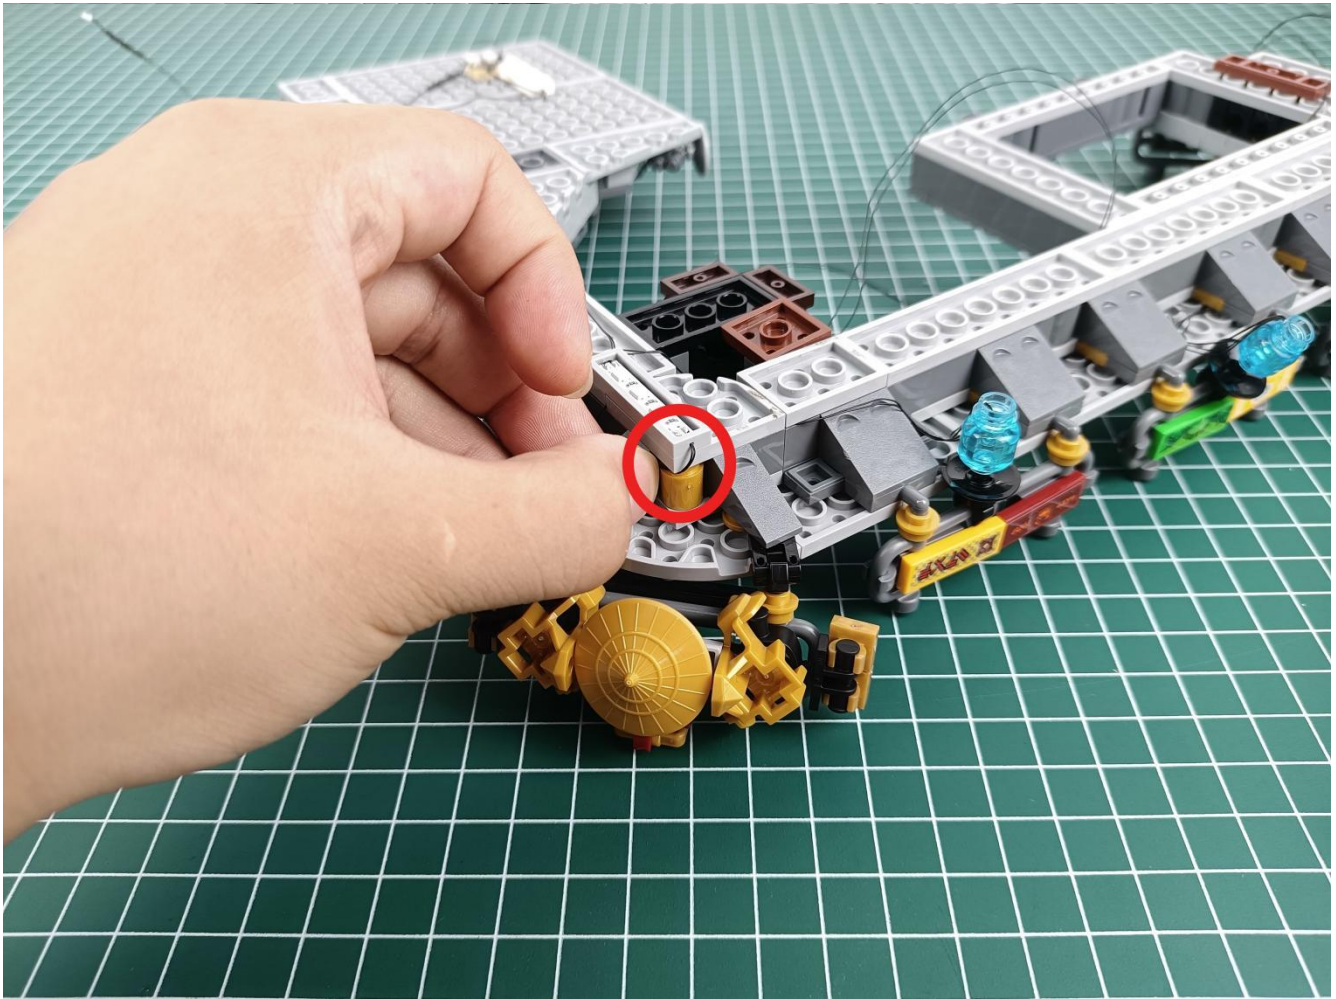

Please be careful when installing since the lamp thread is slender. Cannot be pressed against the raised position of the building block. It should pass along the gap, otherwise the lamp wire will be pinched.

Step 2 : Installation

start installation:

Complete install and plug in the power to try it.

Above creative ideas and instructions are provide by our designers.

But we treasure your suggestions or opinions on below.