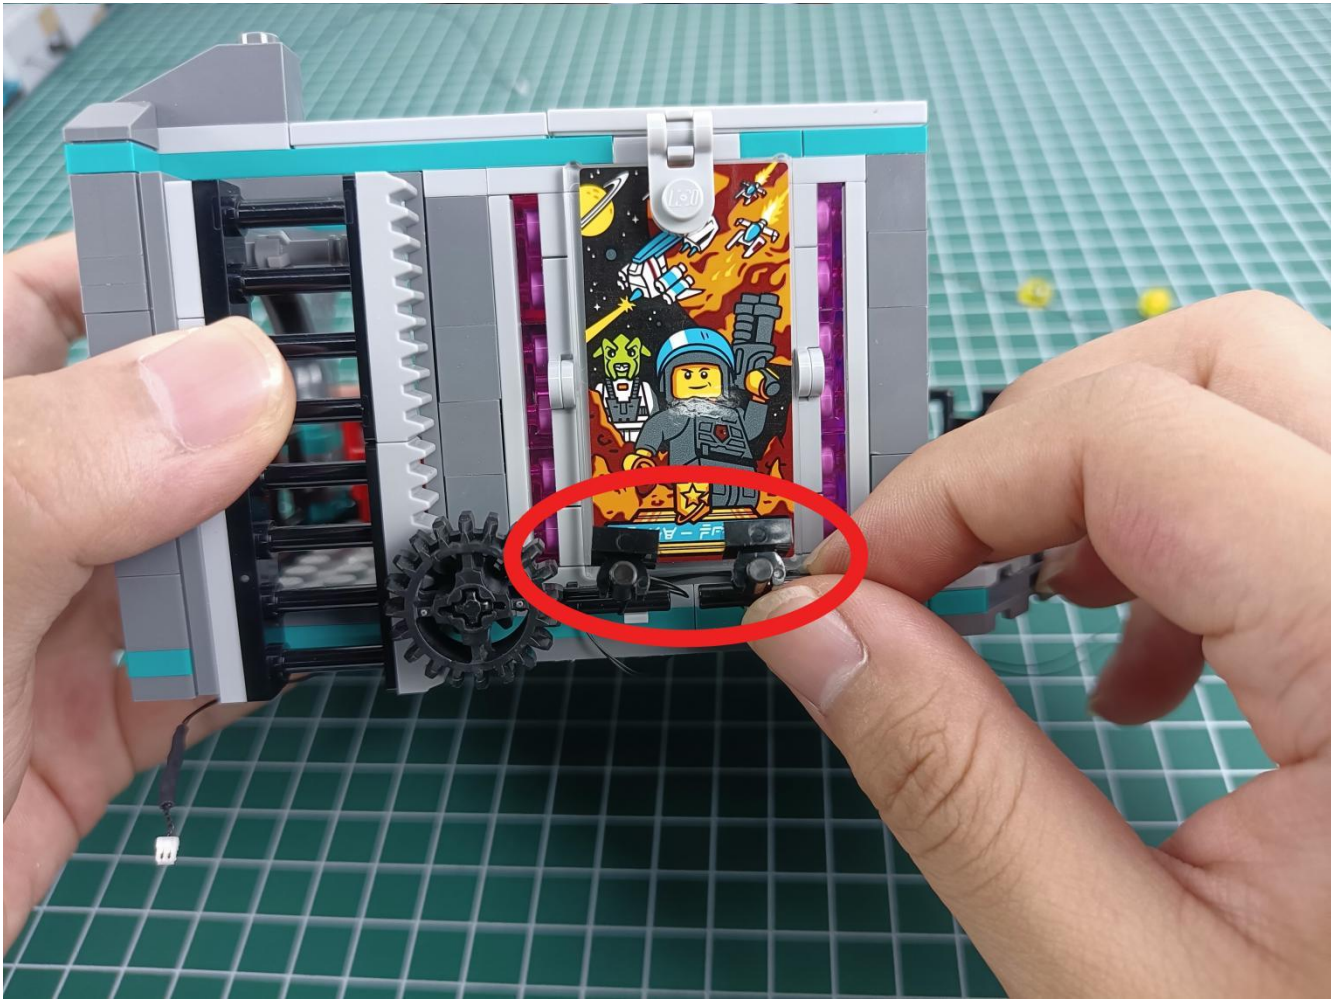

Connect the USB power cord to the battery box.

Take out the 4 expansion boards from the No. 5 bag.

Please pay more attention and carefully using the connector for it is small. The “=” of the 2P interface is aligned with the “=” of the expansion board. The “=” on the expansion board refers to the two outside solder joints, not the two metal pins inside the jack.

Please be careful when installing since the lamp thread is slender. Cannot be pressed against the raised position of the building block. It should pass along the gap, otherwise the lamp wire will be pinched.

Step 2 : Installation

start installation:

Complete install and plug in the power to try it.

Above creative ideas and instructions are provide by our designers.

But we treasure your suggestions or opinions on below.