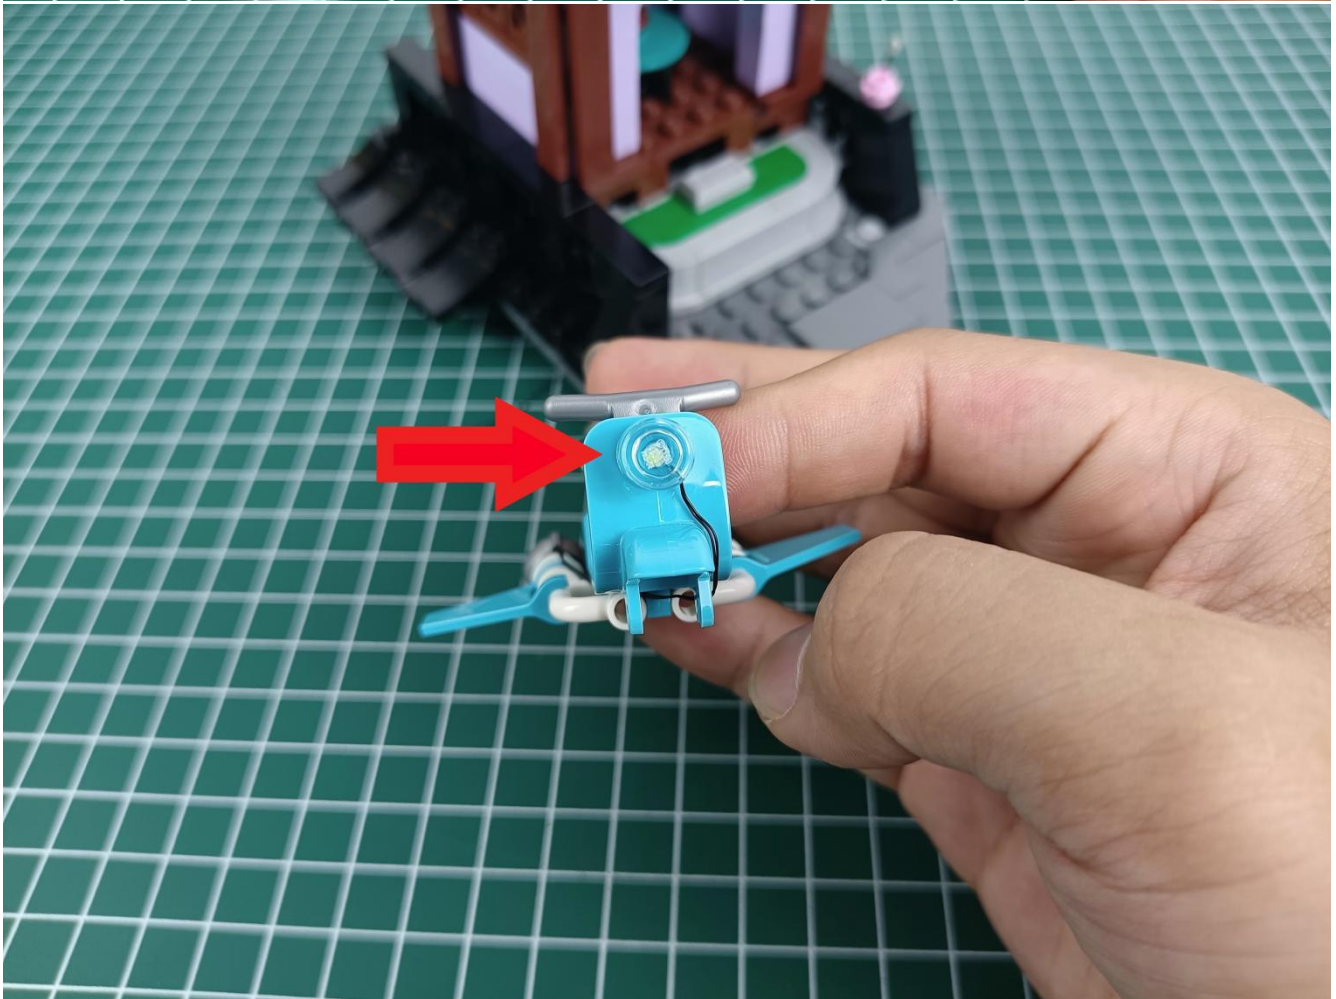

Connect the USB power cord to the battery box.

Take out the 4 expansion boards from the No. 5 bag.

Please pay more attention and carefully using the connector for it is small. The “=” of the 2P interface is aligned with the “=” of the expansion board. The “=” on the expansion board refers to the two outside solder joints, not the two metal pins inside the jack.

Please be careful when installing since the lamp thread is slender. Cannot be pressed against the raised position of the building block. It should pass along the gap, otherwise the lamp wire will be pinched.

Step 2 : Installation

start installation:

Complete install and plug in the power to try it.

Above creative ideas and instructions are provide by our designers.

But we treasure your suggestions or opinions on below.