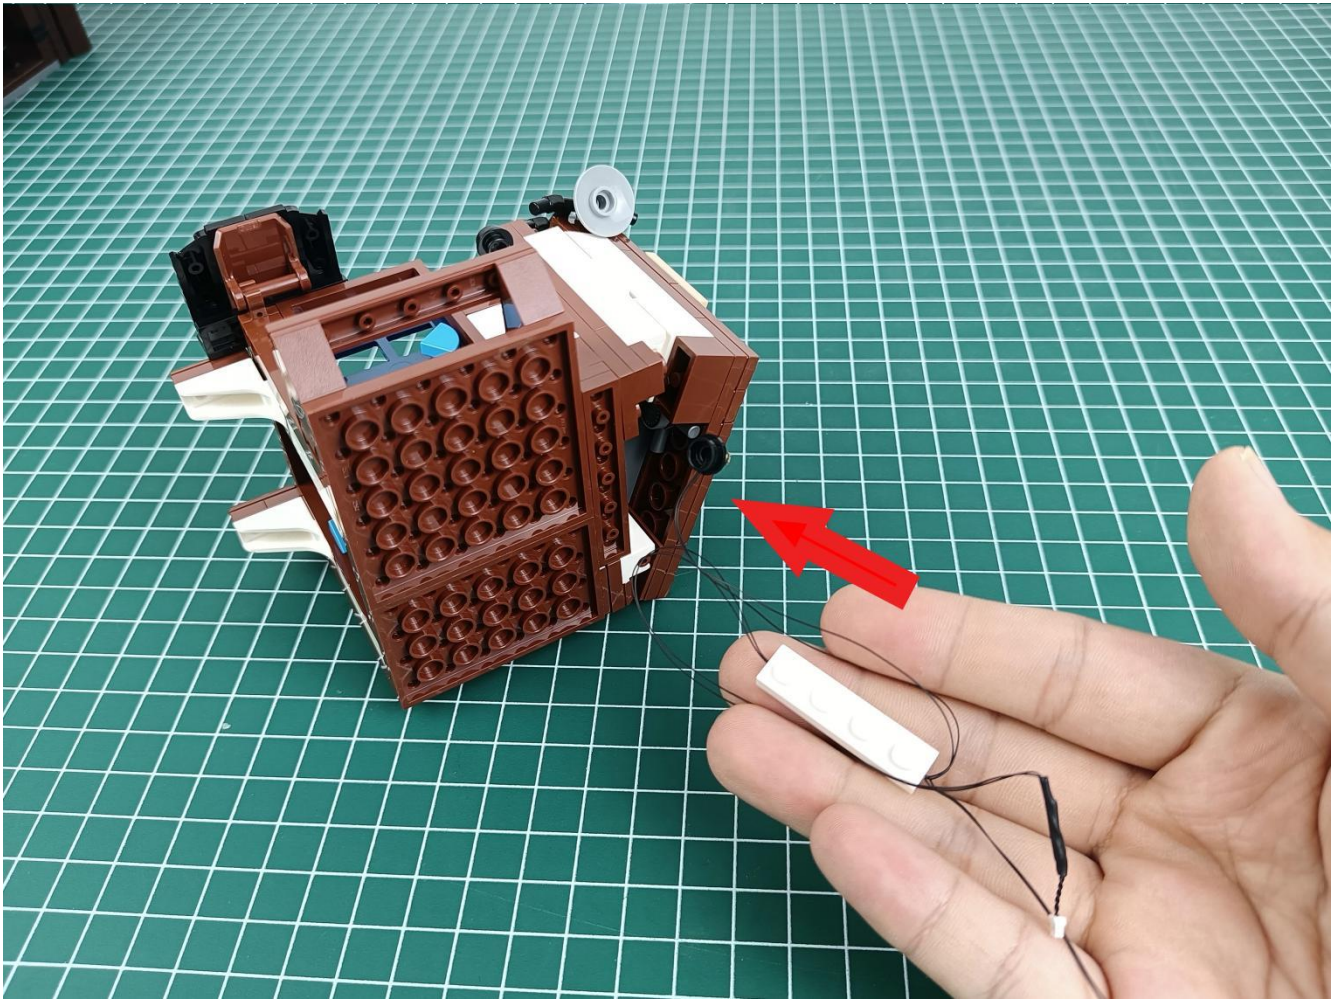

Connect the USB power cord to the battery box.

Take out the 4 expansion boards from the No. 5 bag.

Please pay more attention and carefully using the connector for it is small. The “=” of the 2P interface is aligned with the “=” of the expansion board. The “=” on the expansion board refers to the two outside solder joints, not the two metal pins inside the jack.

Please be careful when installing since the lamp thread is slender. Cannot be pressed against the raised position of the building block. It should pass along the gap, otherwise the lamp wire will be pinched.

Step 2 : Installation

start installation:

Complete install and plug in the power to try it.

Above creative ideas and instructions are provide by our designers.

But we treasure your suggestions or opinions on below.