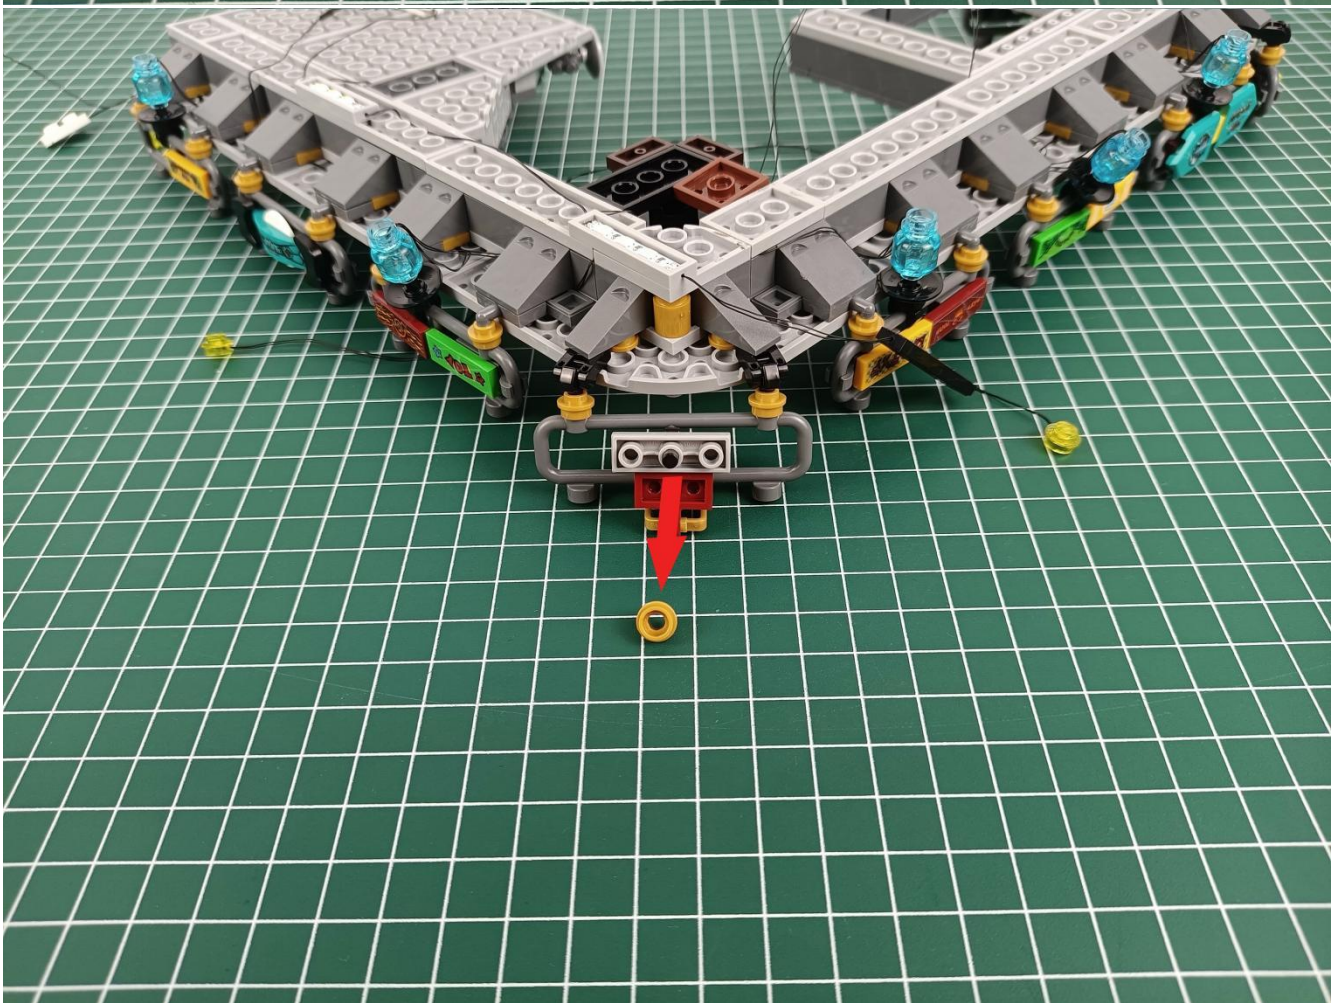

Connect the USB power cord to the battery box.

Take out the 4 expansion boards from the No. 5 bag.

Please pay more attention and carefully using the connector for it is small. The “=” of the 2P interface is aligned with the “=” of the expansion board. The “=” on the expansion board refers to the two outside solder joints, not the two metal pins inside the jack.

Please be careful when installing since the lamp thread is slender. Cannot be pressed against the raised position of the building block. It should pass along the gap, otherwise the lamp wire will be pinched.

Step 2 : Installation

start installation:

Complete install and plug in the power to try it.

Above creative ideas and instructions are provide by our designers.

But we treasure your suggestions or opinions on below.