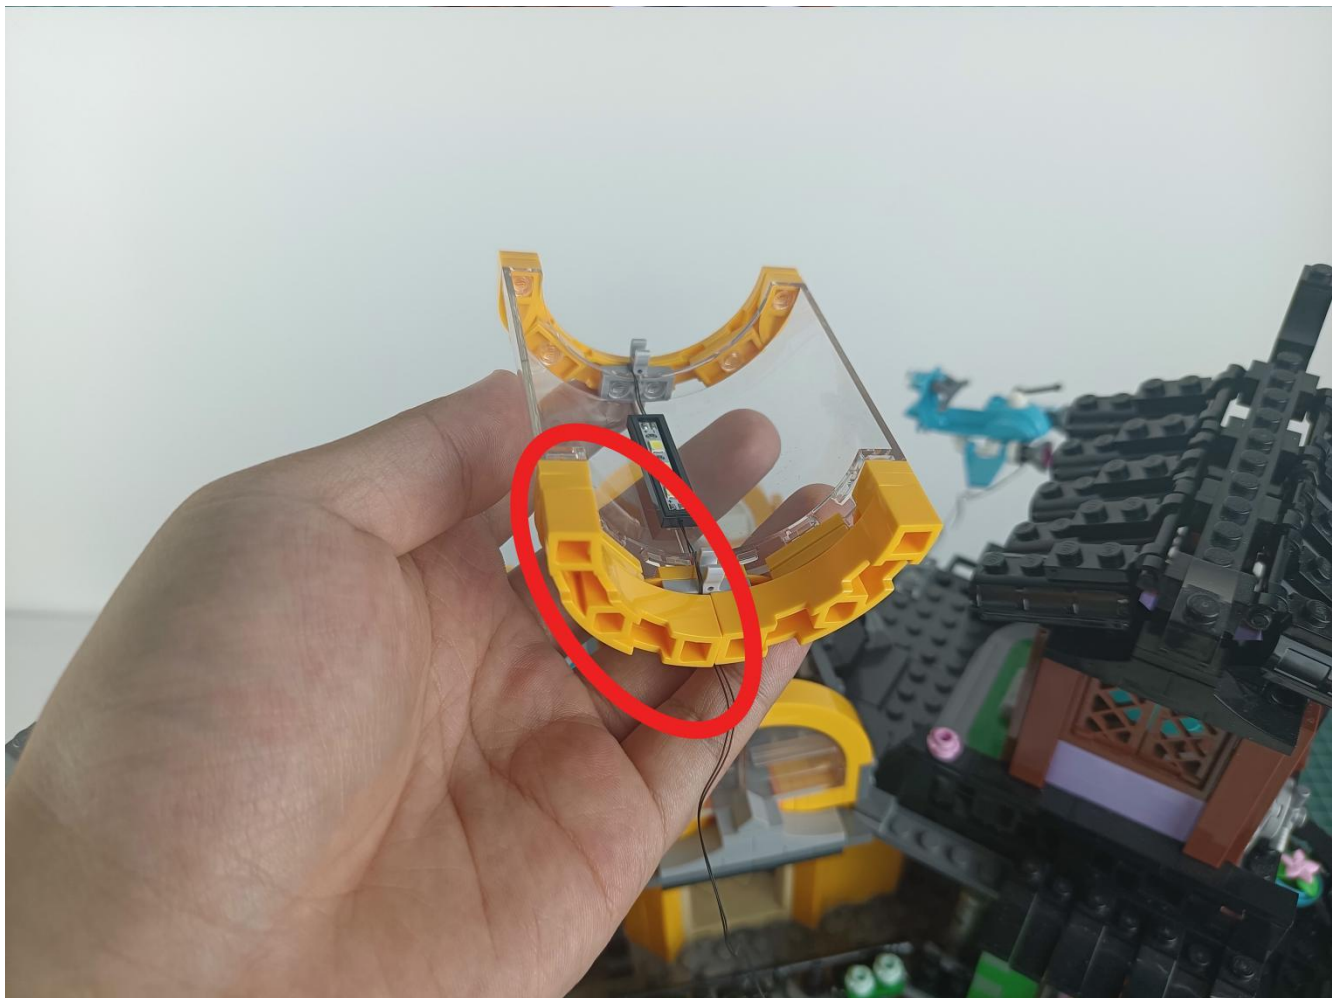

Please be careful when installing since the lamp thread is slender. Cannot be pressed against the raised position of the building block. It should pass along the gap, otherwise the lamp wire will be pinched.

Step 2 : Installation

start installation:

Complete install and plug in the power to try it.

Above creative ideas and instructions are provide by our designers.

But we treasure your suggestions or opinions on below.