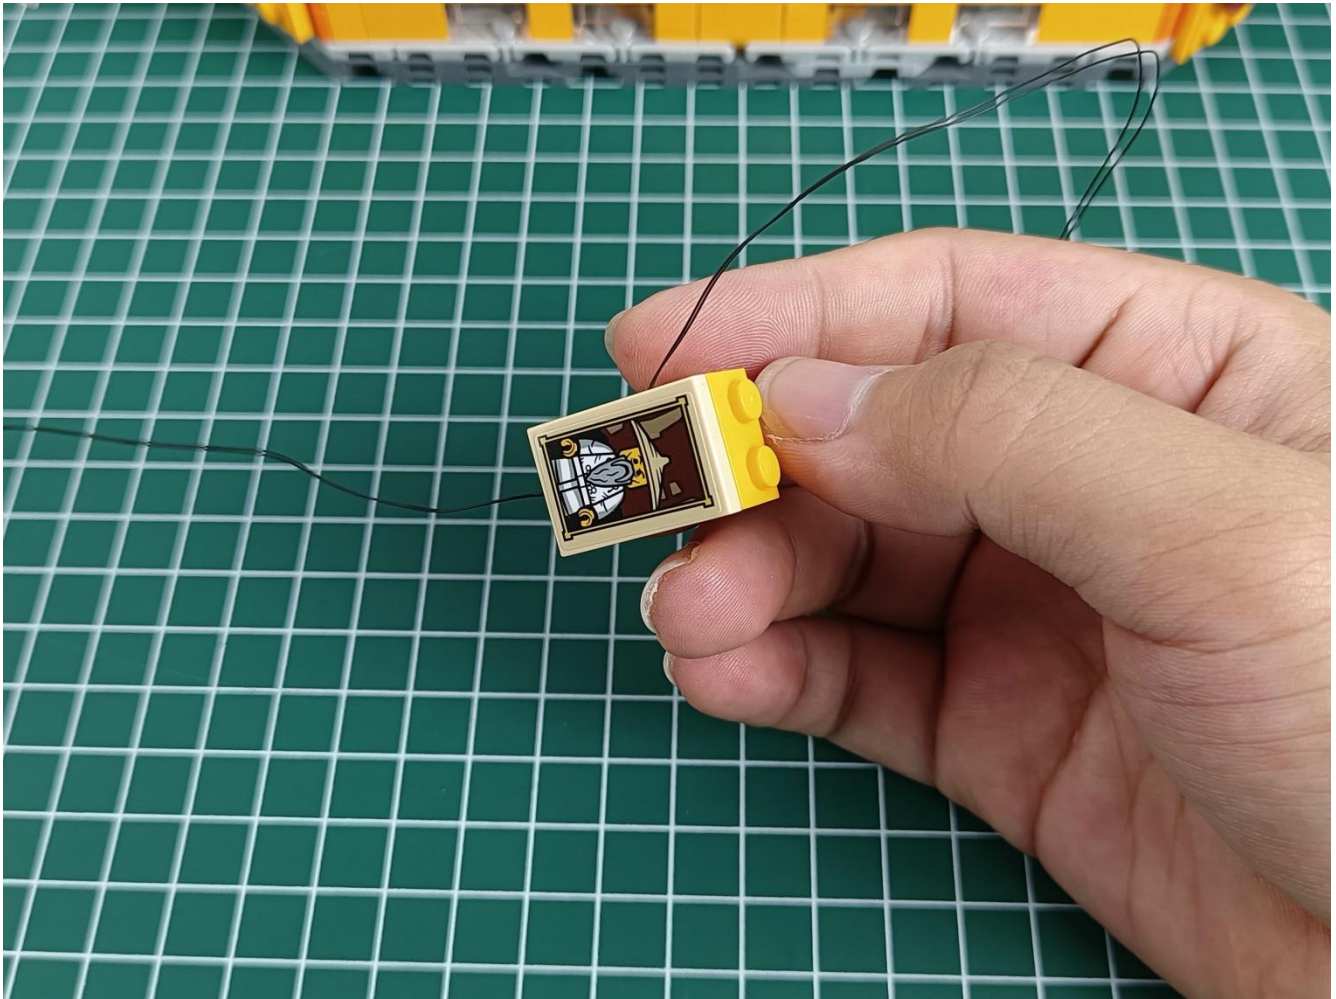

Connect the USB power cord to the battery box.

Take out the 4 expansion boards from the No. 5 bag.

Please pay more attention and carefully using the connector for it is small. The “=” of the 2P interface is aligned with the “=” of the expansion board. The “=” on the expansion board refers to the two outside solder joints, not the two metal pins inside the jack.

Please be careful when installing since the lamp thread is slender. Cannot be pressed against the raised position of the building block. It should pass along the gap, otherwise the lamp wire will be pinched.

Step 2 : Installation

start installation:

Complete install and plug in the power to try it.

Above creative ideas and instructions are provide by our designers.

But we treasure your suggestions or opinions on below.