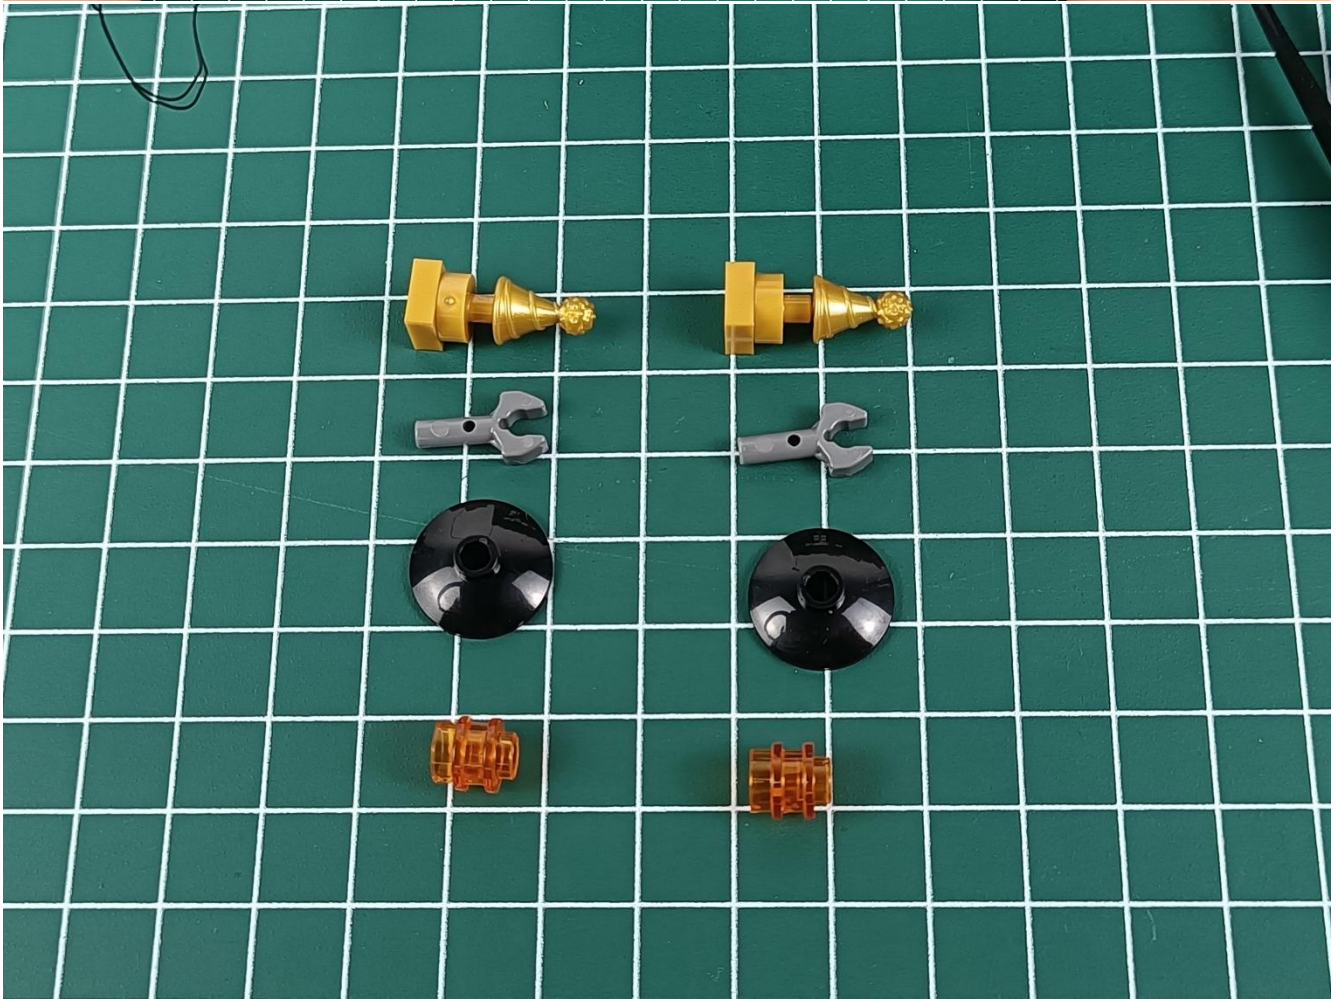

Connect the USB power cord to the battery box.

Take out the 4 expansion boards from the No. 5 bag.

Please pay more attention and carefully using the connector for it is small. The “=” of the 2P interface is aligned with the “=” of the expansion board. The “=” on the expansion board refers to the two outside solder joints, not the two metal pins inside the jack.

Please be careful when installing since the lamp thread is slender. Cannot be pressed against the raised position of the building block. It should pass along the gap, otherwise the lamp wire will be pinched.

Step 2 : Installation

start installation:

Complete install and plug in the power to try it.

Above creative ideas and instructions are provide by our designers.

But we treasure your suggestions or opinions on below.