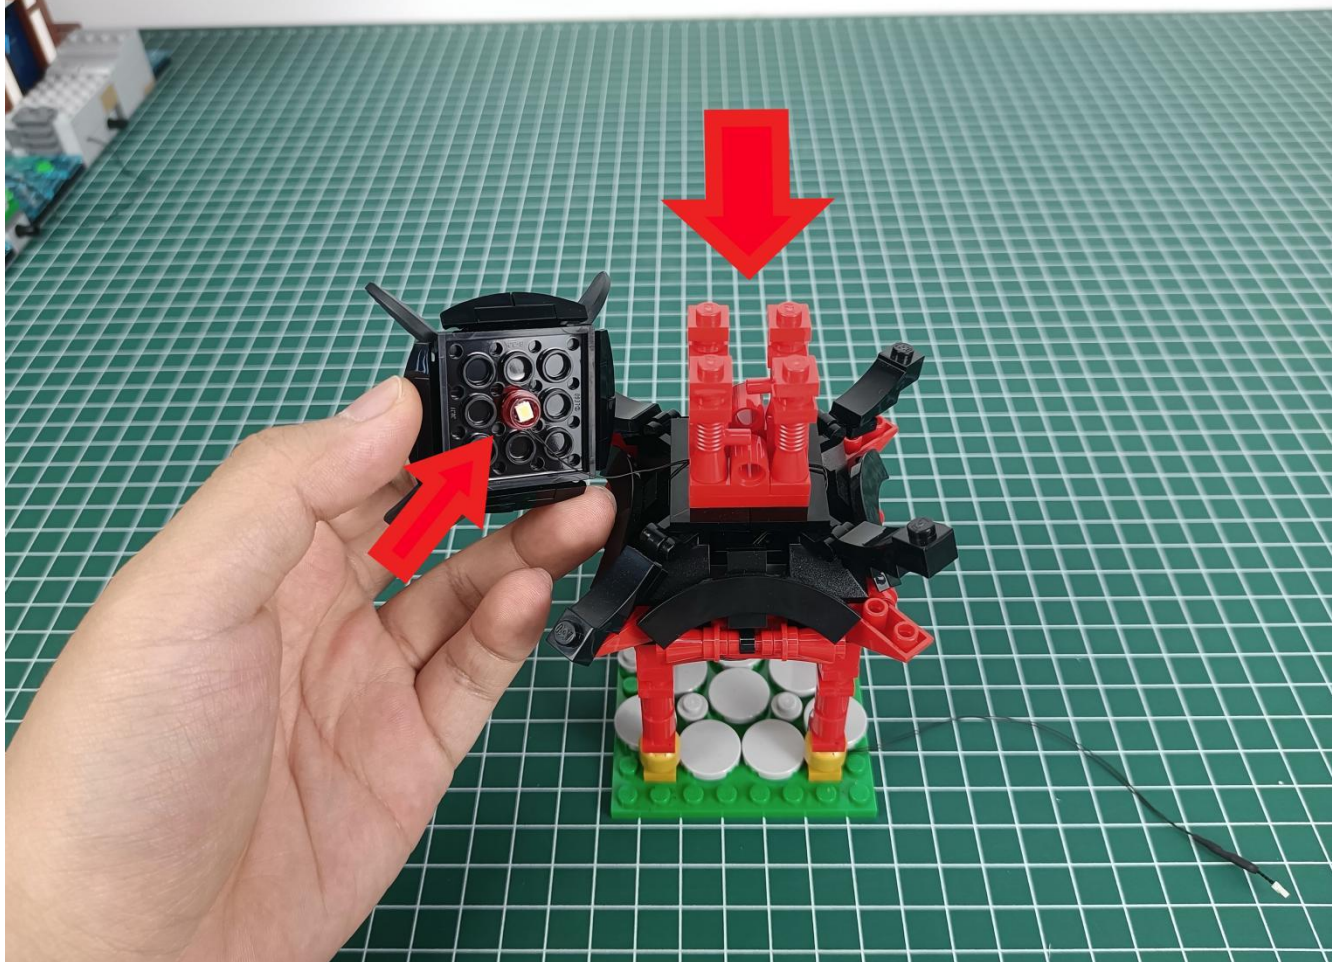

Connect the USB power cord to the battery box.

Take out the 4 expansion boards from the No. 5 bag.

Please pay more attention and carefully using the connector for it is small. The “=” of the 2P interface is aligned with the “=” of the expansion board. The “=” on the expansion board refers to the two outside solder joints, not the two metal pins inside the jack.

Please be careful when installing since the lamp thread is slender. Cannot be pressed against the raised position of the building block. It should pass along the gap, otherwise the lamp wire will be pinched.

Step 2 : Installation

start installation:

Complete install and plug in the power to try it.

Above creative ideas and instructions are provide by our designers.

But we treasure your suggestions or opinions on below.