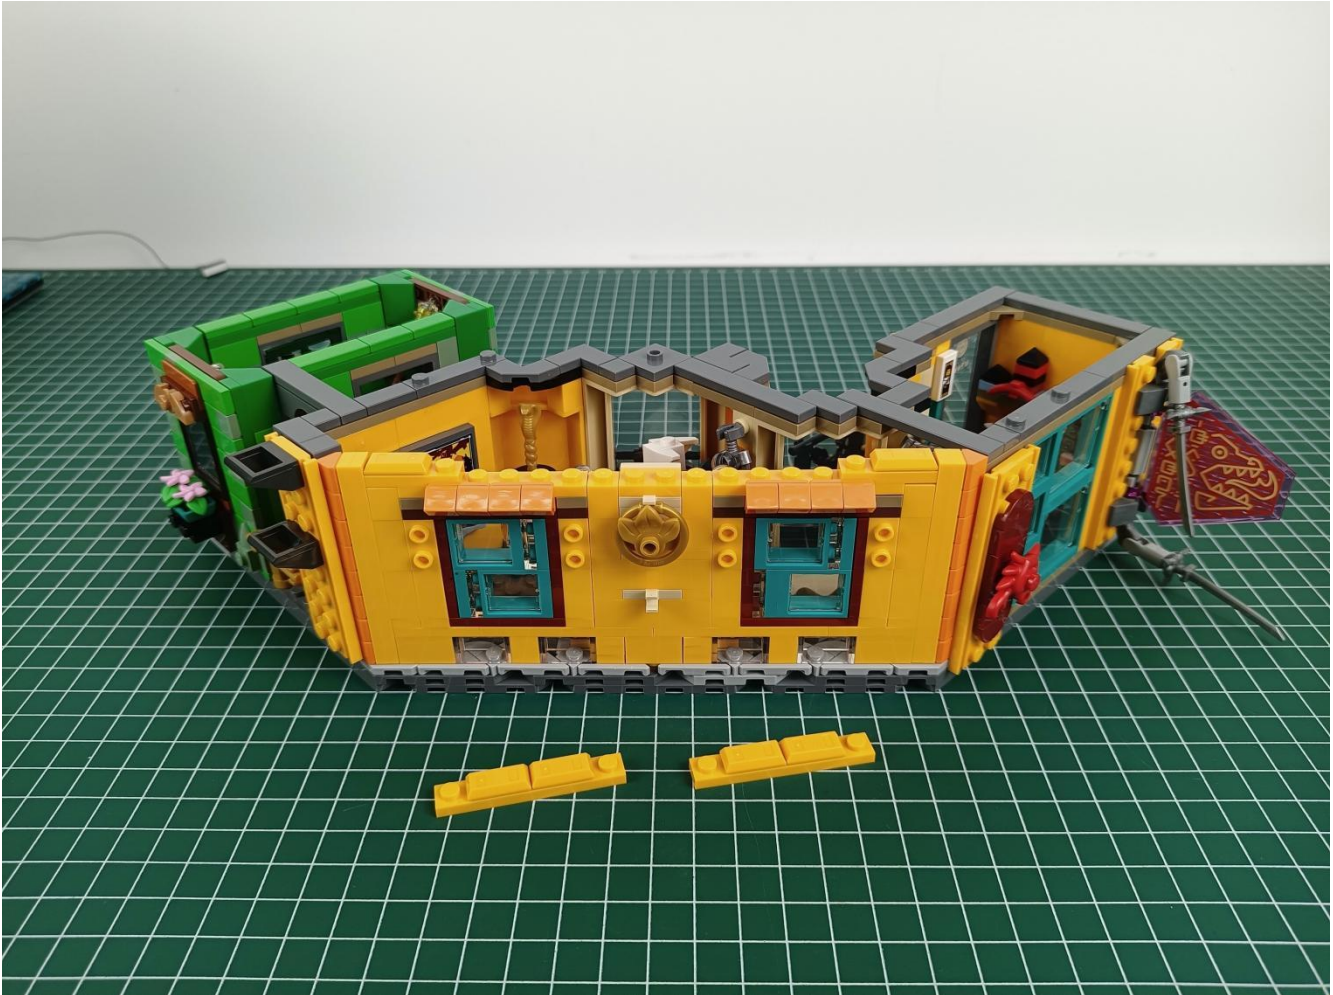

Please be careful when installing since the lamp thread is slender. Cannot be pressed against the raised position of the building block. It should pass along the gap, otherwise the lamp wire will be pinched.

Step 2 : Installation

start installation:

Complete install and plug in the power to try it.

Above creative ideas and instructions are provide by our designers.

But we treasure your suggestions or opinions on below.