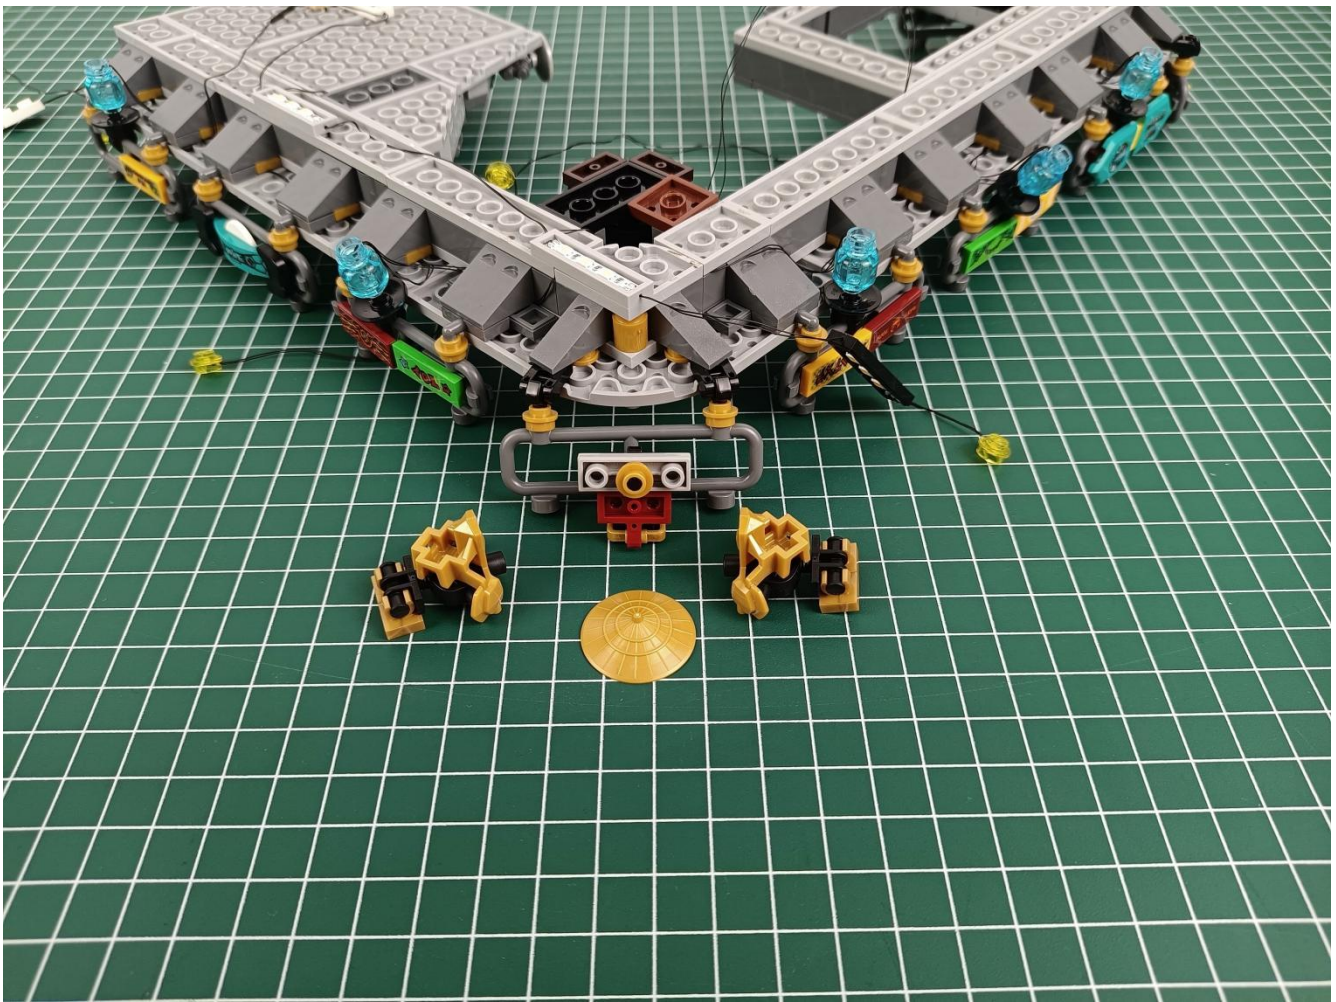

Please be careful when installing since the lamp thread is slender. Cannot be pressed against the raised position of the building block. It should pass along the gap, otherwise the lamp wire will be pinched.

Step 2 : Installation

start installation:

Complete install and plug in the power to try it.

Above creative ideas and instructions are provide by our designers.

But we treasure your suggestions or opinions on below.