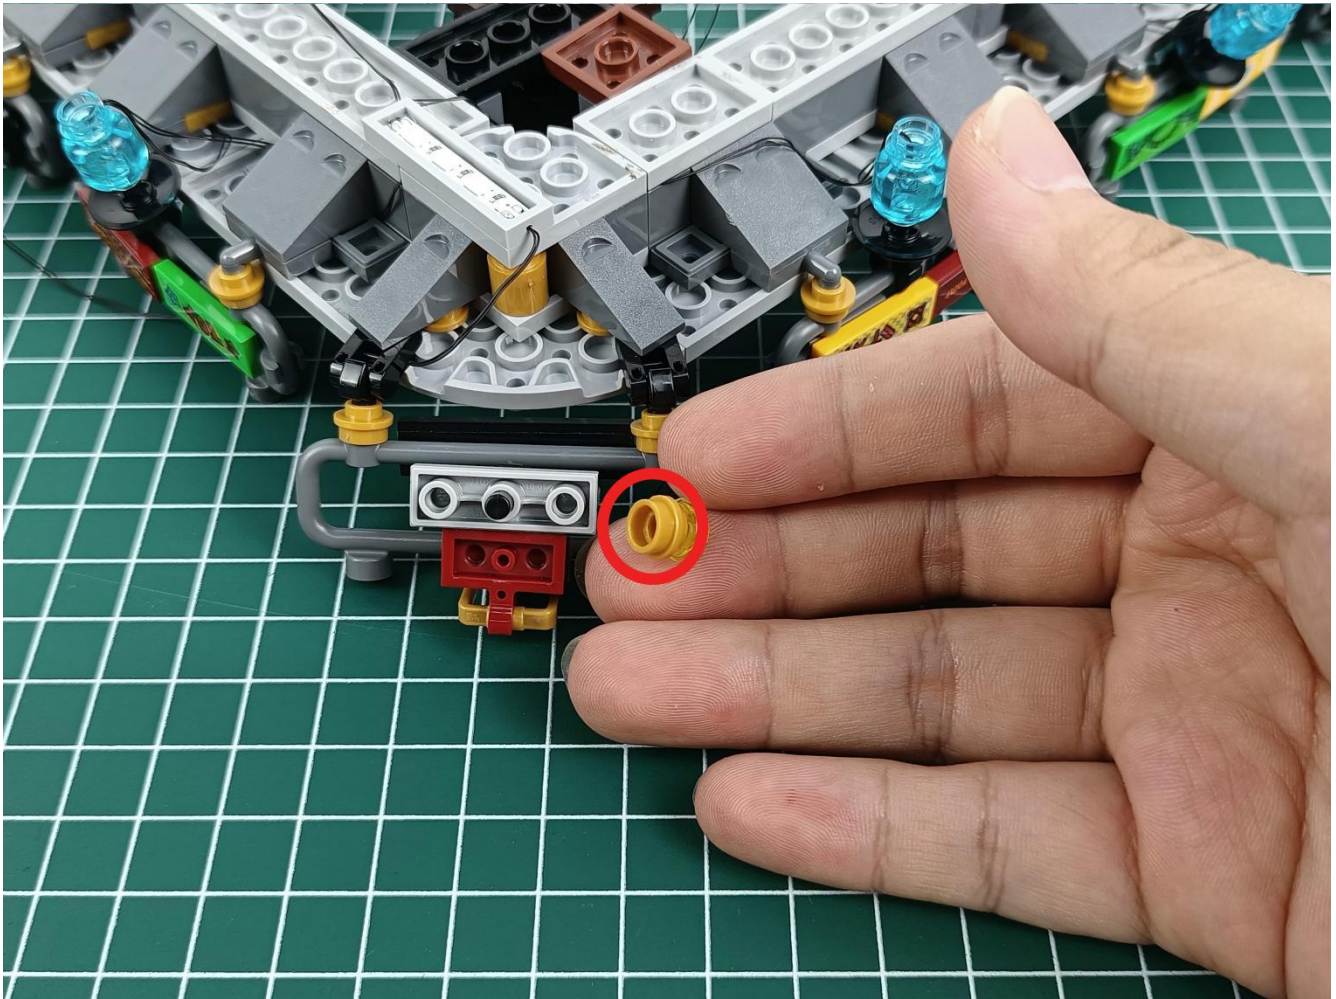

Please be careful when installing since the lamp thread is slender. Cannot be pressed against the raised position of the building block. It should pass along the gap, otherwise the lamp wire will be pinched.

Step 2 : Installation

start installation:

Complete install and plug in the power to try it.

Above creative ideas and instructions are provide by our designers.

But we treasure your suggestions or opinions on below.