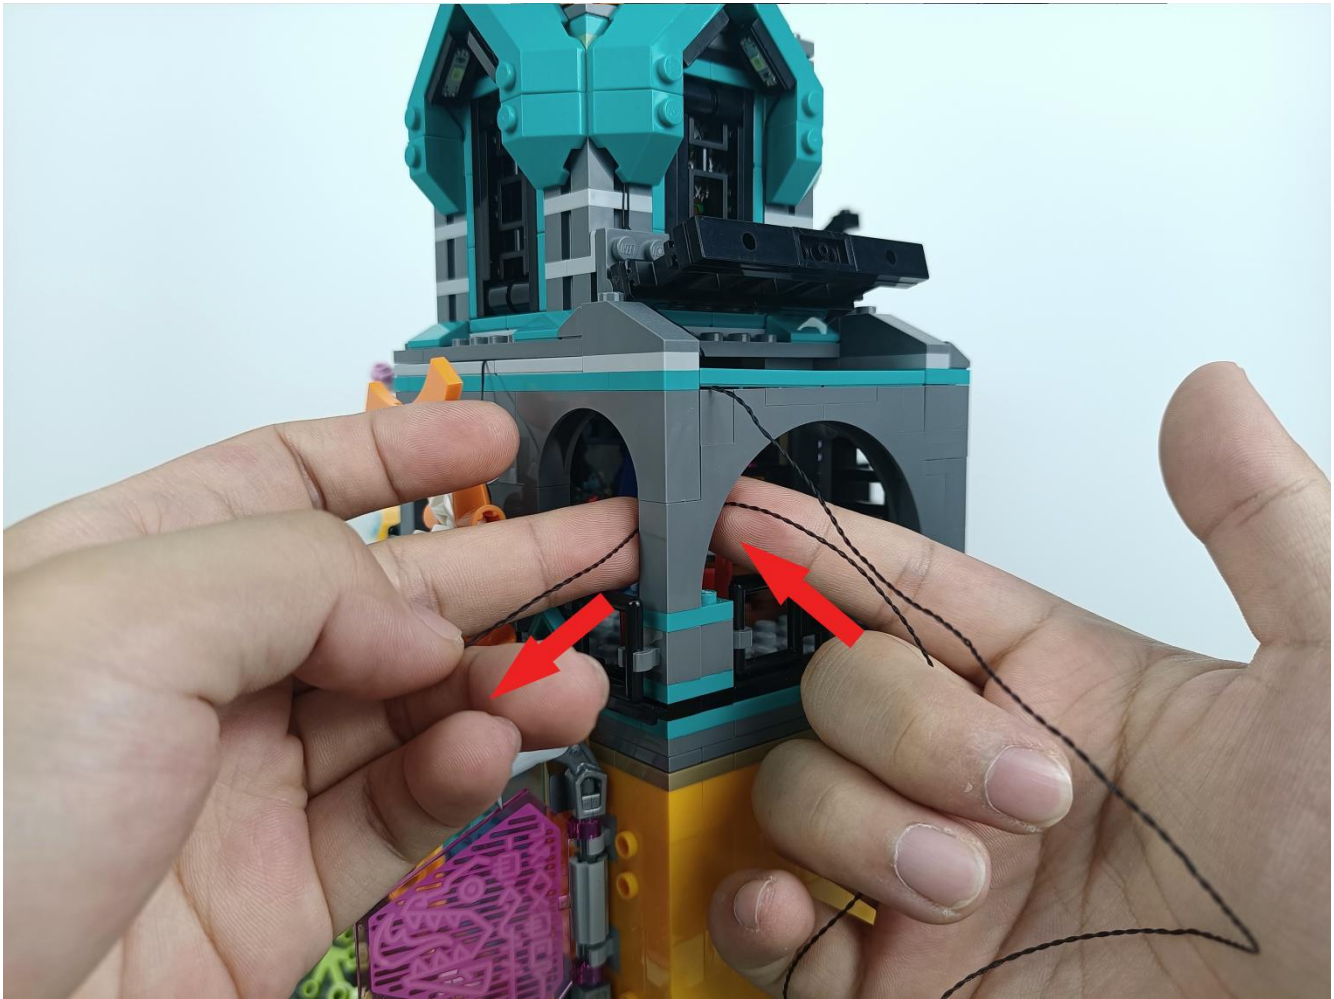

Please be careful when installing since the lamp thread is slender. Cannot be pressed against the raised position of the building block. It should pass along the gap, otherwise the lamp wire will be pinched.

Step 2 : Installation

start installation:

Complete install and plug in the power to try it.

Above creative ideas and instructions are provide by our designers.

But we treasure your suggestions or opinions on below.