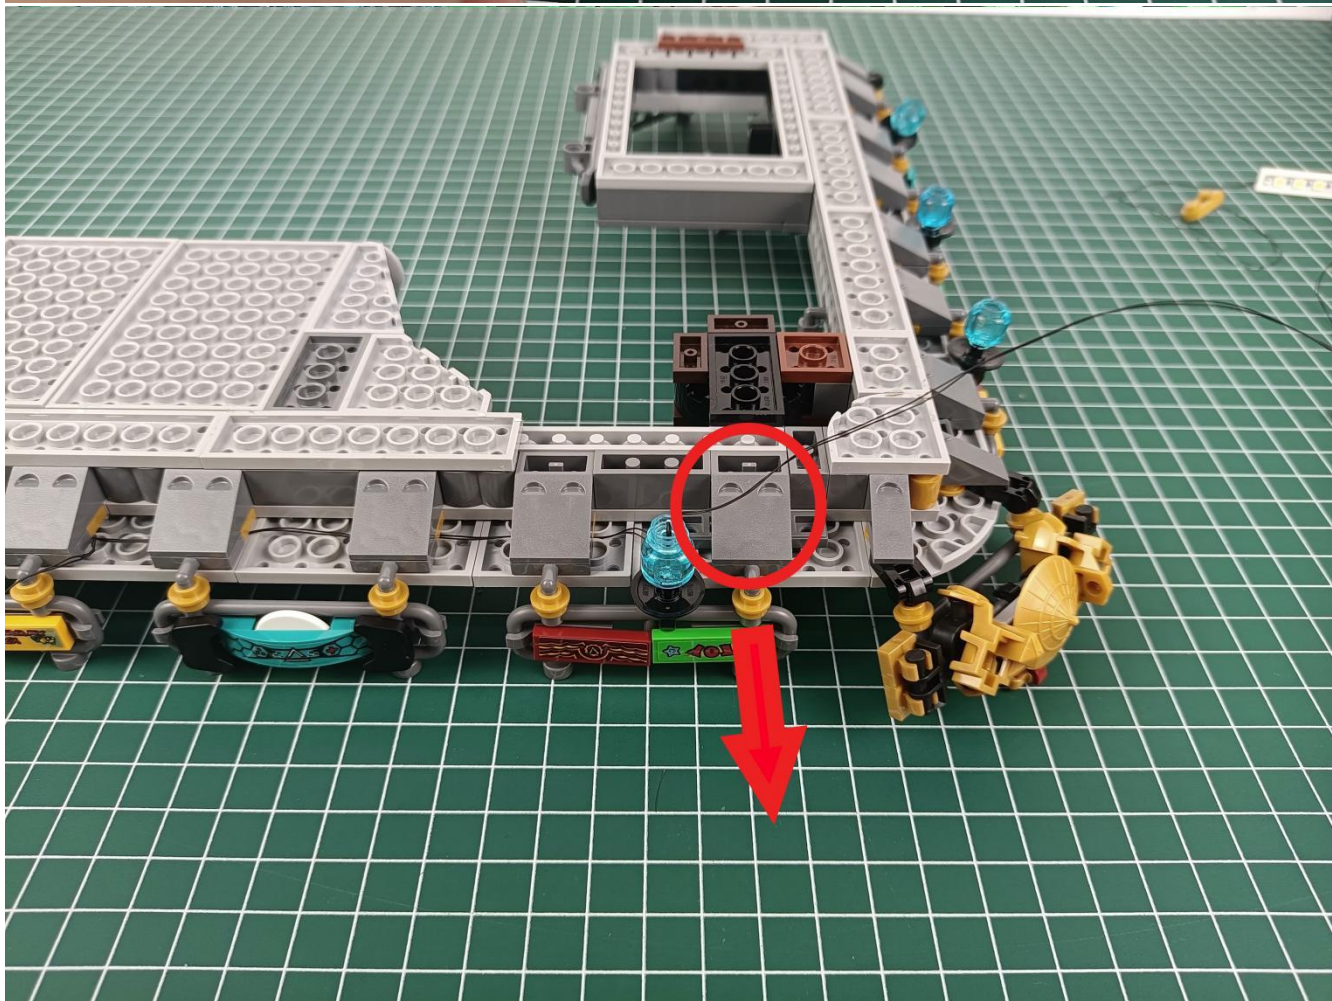

Connect the USB power cord to the battery box.

Take out the 4 expansion boards from the No. 5 bag.

Please pay more attention and carefully using the connector for it is small. The “=” of the 2P interface is aligned with the “=” of the expansion board. The “=” on the expansion board refers to the two outside solder joints, not the two metal pins inside the jack.

Please be careful when installing since the lamp thread is slender. Cannot be pressed against the raised position of the building block. It should pass along the gap, otherwise the lamp wire will be pinched.

Step 2 : Installation

start installation:

Complete install and plug in the power to try it.

Above creative ideas and instructions are provide by our designers.

But we treasure your suggestions or opinions on below.