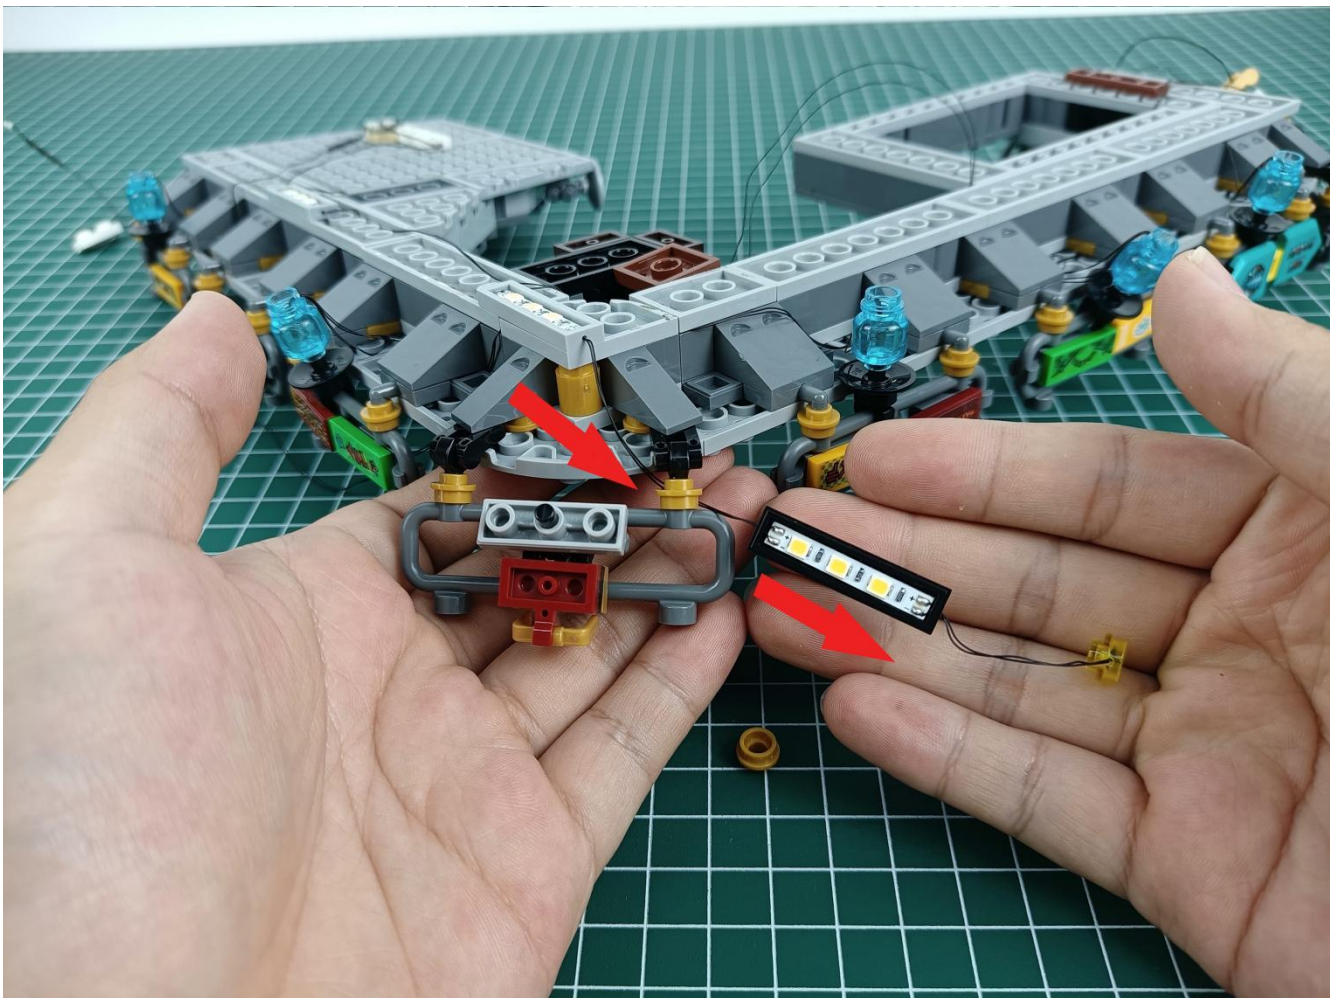

Please be careful when installing since the lamp thread is slender. Cannot be pressed against the raised position of the building block. It should pass along the gap, otherwise the lamp wire will be pinched.

Step 2 : Installation

start installation:

Complete install and plug in the power to try it.

Above creative ideas and instructions are provide by our designers.

But we treasure your suggestions or opinions on below.