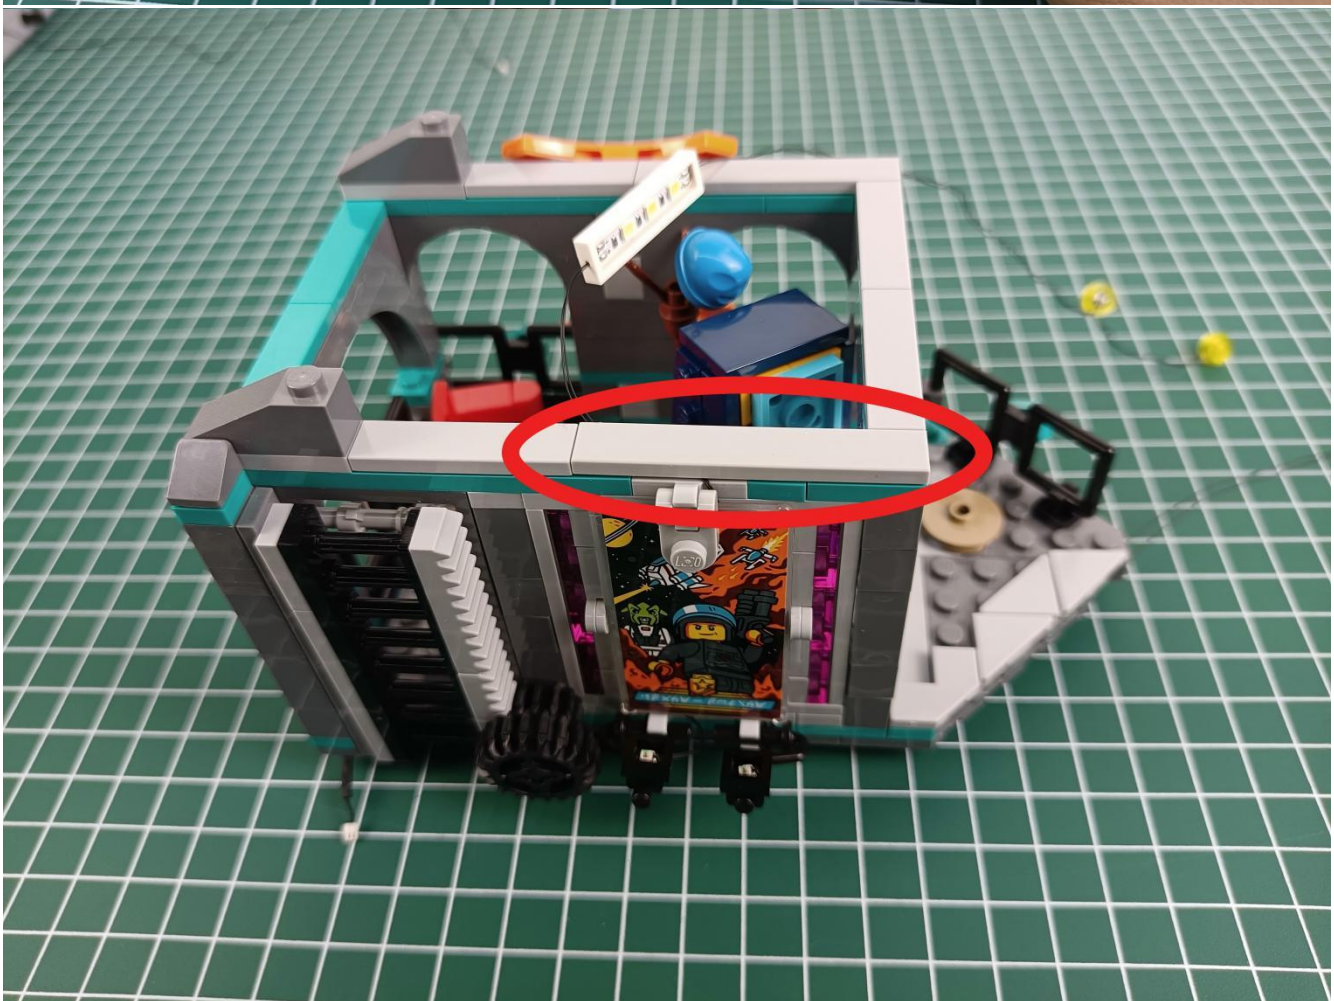

Connect the USB power cord to the battery box.

Take out the 4 expansion boards from the No. 5 bag.

Please pay more attention and carefully using the connector for it is small. The “=” of the 2P interface is aligned with the “=” of the expansion board. The “=” on the expansion board refers to the two outside solder joints, not the two metal pins inside the jack.

Please be careful when installing since the lamp thread is slender. Cannot be pressed against the raised position of the building block. It should pass along the gap, otherwise the lamp wire will be pinched.

Step 2 : Installation

start installation:

Complete install and plug in the power to try it.

Above creative ideas and instructions are provide by our designers.

But we treasure your suggestions or opinions on below.