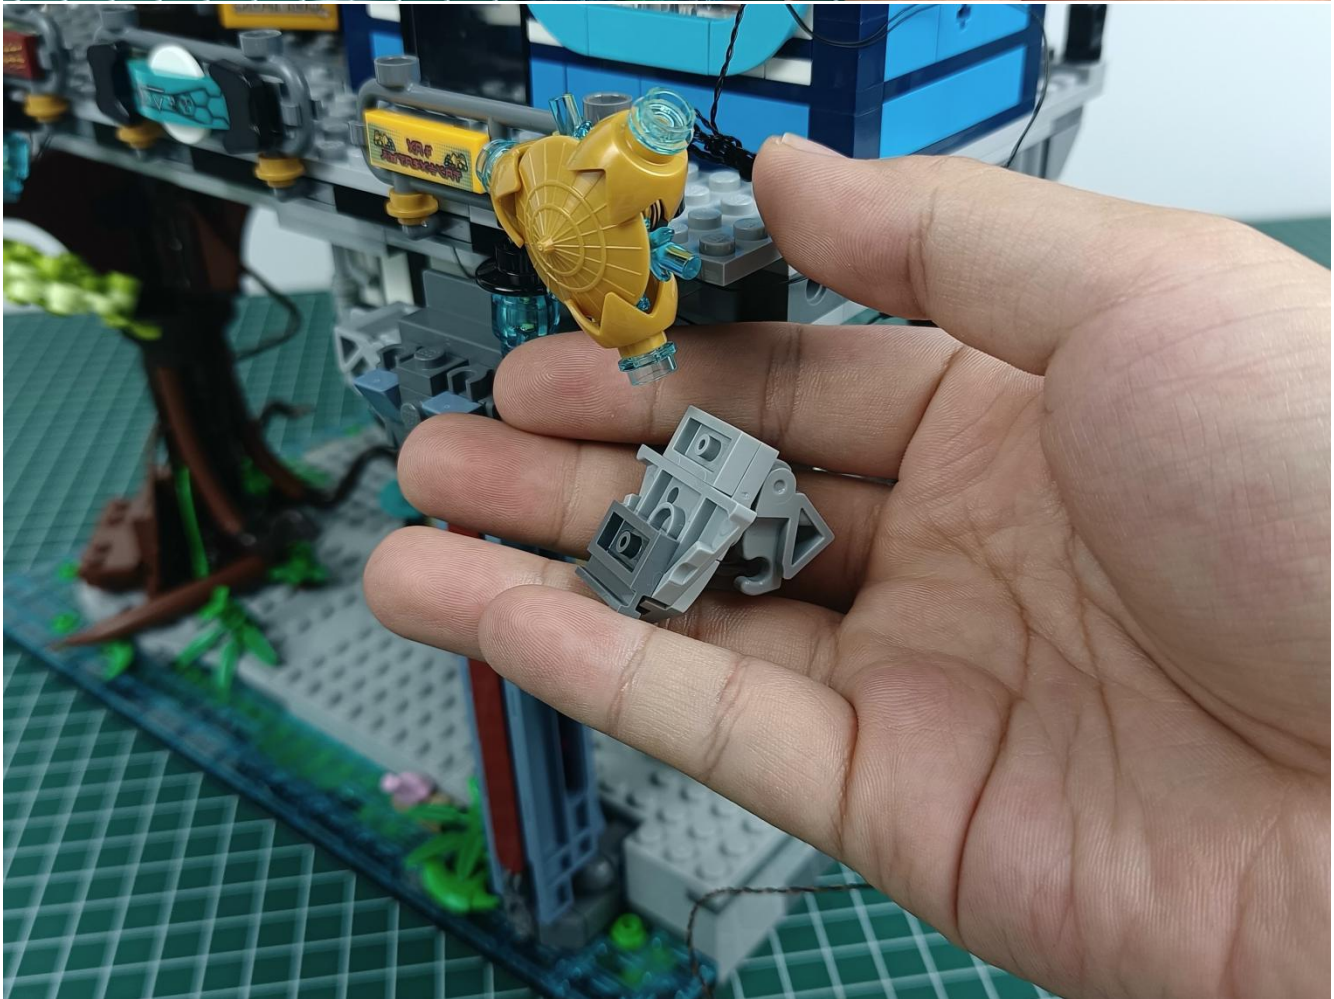

Please be careful when installing since the lamp thread is slender. Cannot be pressed against the raised position of the building block. It should pass along the gap, otherwise the lamp wire will be pinched.

Step 2 : Installation

start installation:

Complete install and plug in the power to try it.

Above creative ideas and instructions are provide by our designers.

But we treasure your suggestions or opinions on below.