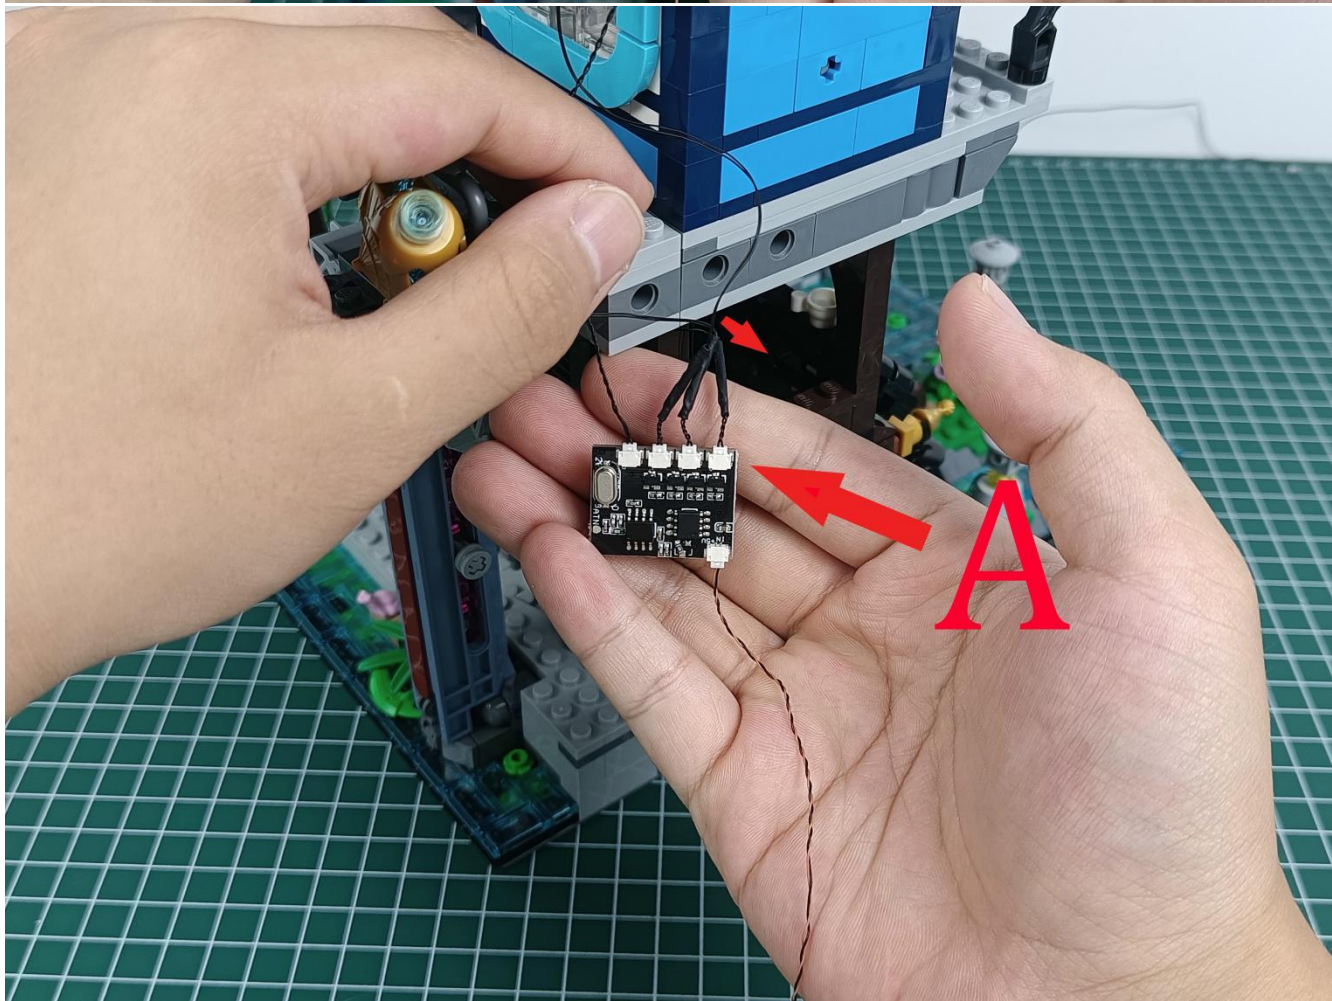

Connect the USB power cord to the battery box.

Take out the 4 expansion boards from the No. 5 bag.

Please pay more attention and carefully using the connector for it is small. The “=” of the 2P interface is aligned with the “=” of the expansion board. The “=” on the expansion board refers to the two outside solder joints, not the two metal pins inside the jack.

Please be careful when installing since the lamp thread is slender. Cannot be pressed against the raised position of the building block. It should pass along the gap, otherwise the lamp wire will be pinched.

Step 2 : Installation

start installation:

Complete install and plug in the power to try it.

Above creative ideas and instructions are provide by our designers.

But we treasure your suggestions or opinions on below.