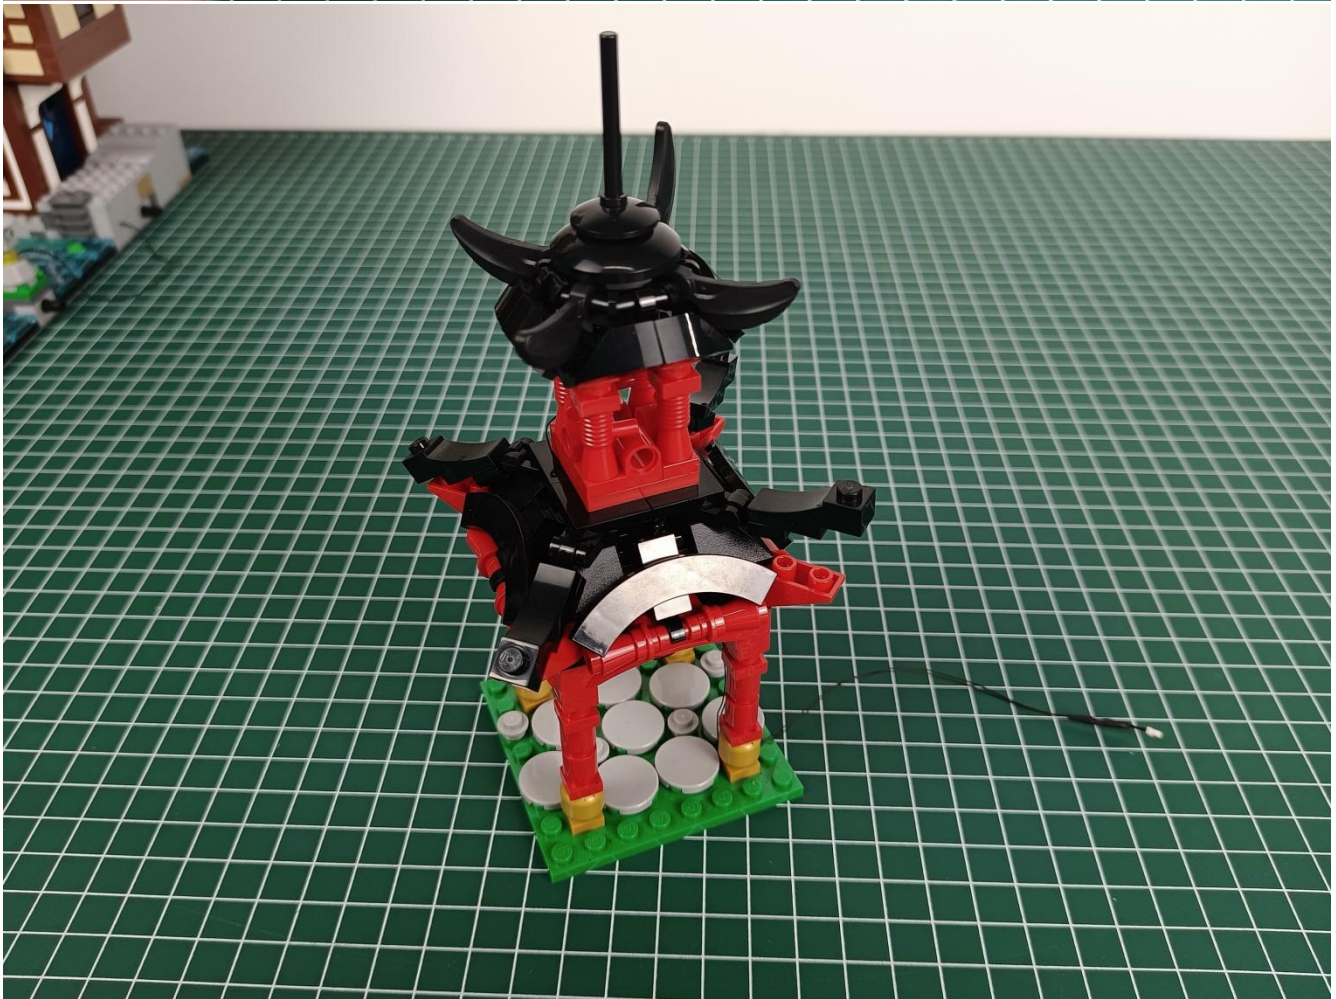

Please be careful when installing since the lamp thread is slender. Cannot be pressed against the raised position of the building block. It should pass along the gap, otherwise the lamp wire will be pinched.

Step 2 : Installation

start installation:

Complete install and plug in the power to try it.

Above creative ideas and instructions are provide by our designers.

But we treasure your suggestions or opinions on below.