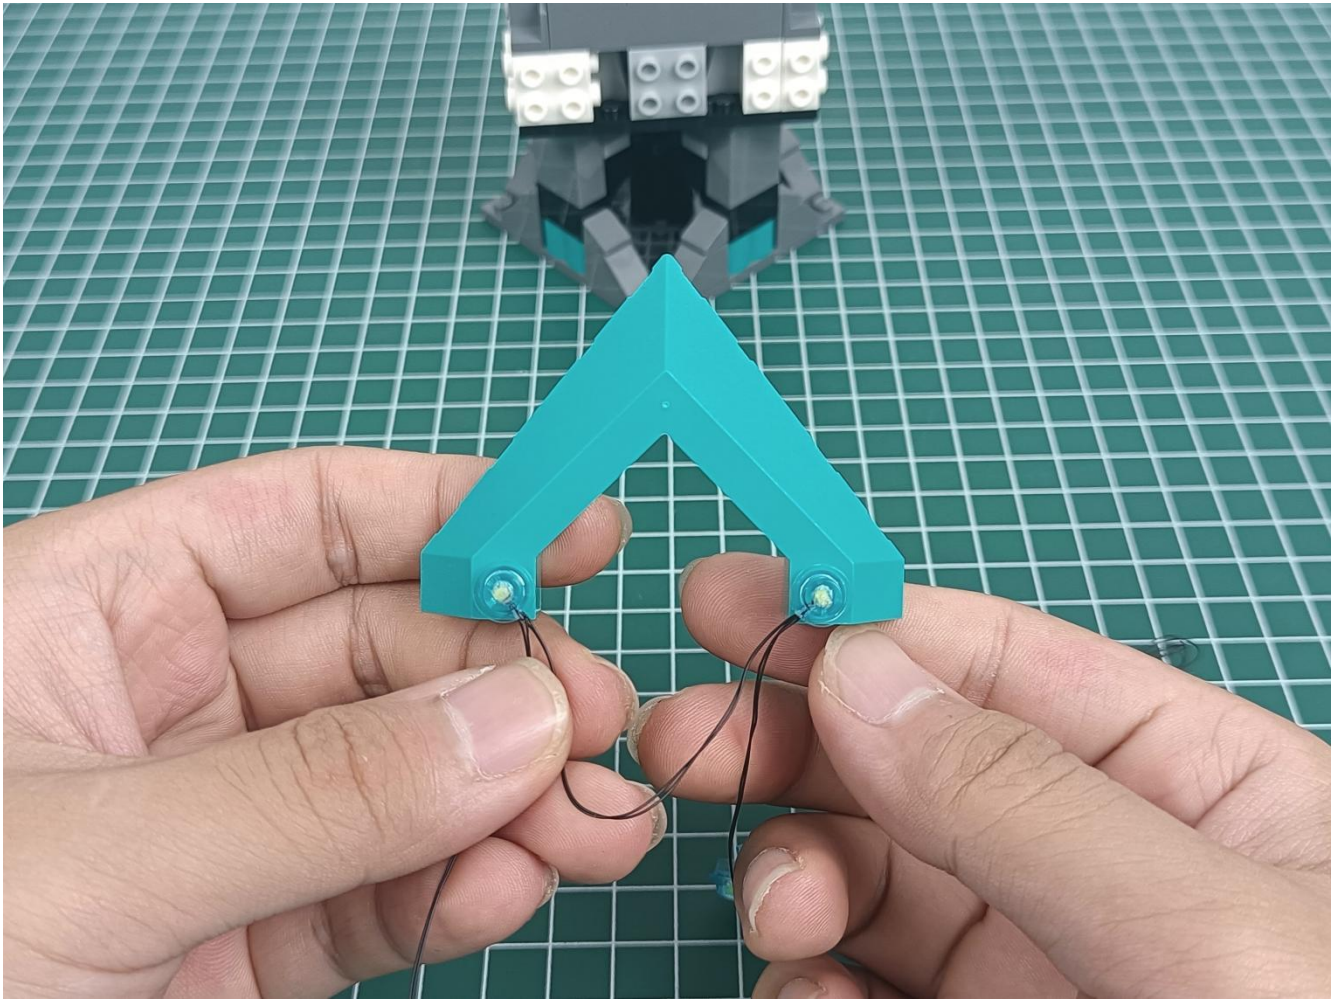

Please be careful when installing since the lamp thread is slender. Cannot be pressed against the raised position of the building block. It should pass along the gap, otherwise the lamp wire will be pinched.

Step 2 : Installation

start installation:

Complete install and plug in the power to try it.

Above creative ideas and instructions are provide by our designers.

But we treasure your suggestions or opinions on below.