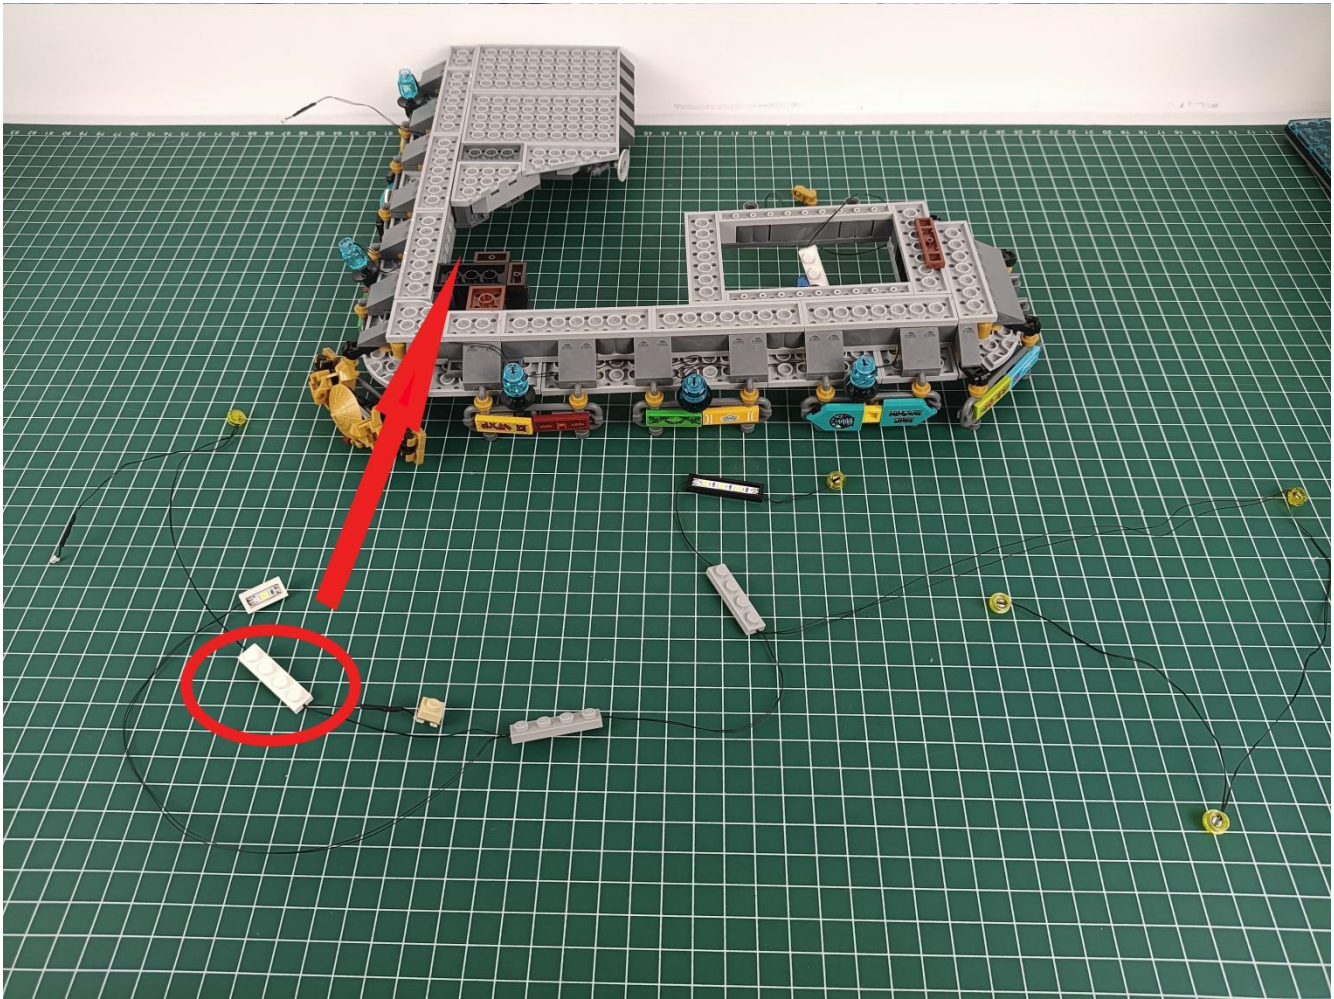

Connect the USB power cord to the battery box.

Take out the 4 expansion boards from the No. 5 bag.

Please pay more attention and carefully using the connector for it is small. The “=” of the 2P interface is aligned with the “=” of the expansion board. The “=” on the expansion board refers to the two outside solder joints, not the two metal pins inside the jack.

Please be careful when installing since the lamp thread is slender. Cannot be pressed against the raised position of the building block. It should pass along the gap, otherwise the lamp wire will be pinched.

Step 2 : Installation

start installation:

Complete install and plug in the power to try it.

Above creative ideas and instructions are provide by our designers.

But we treasure your suggestions or opinions on below.