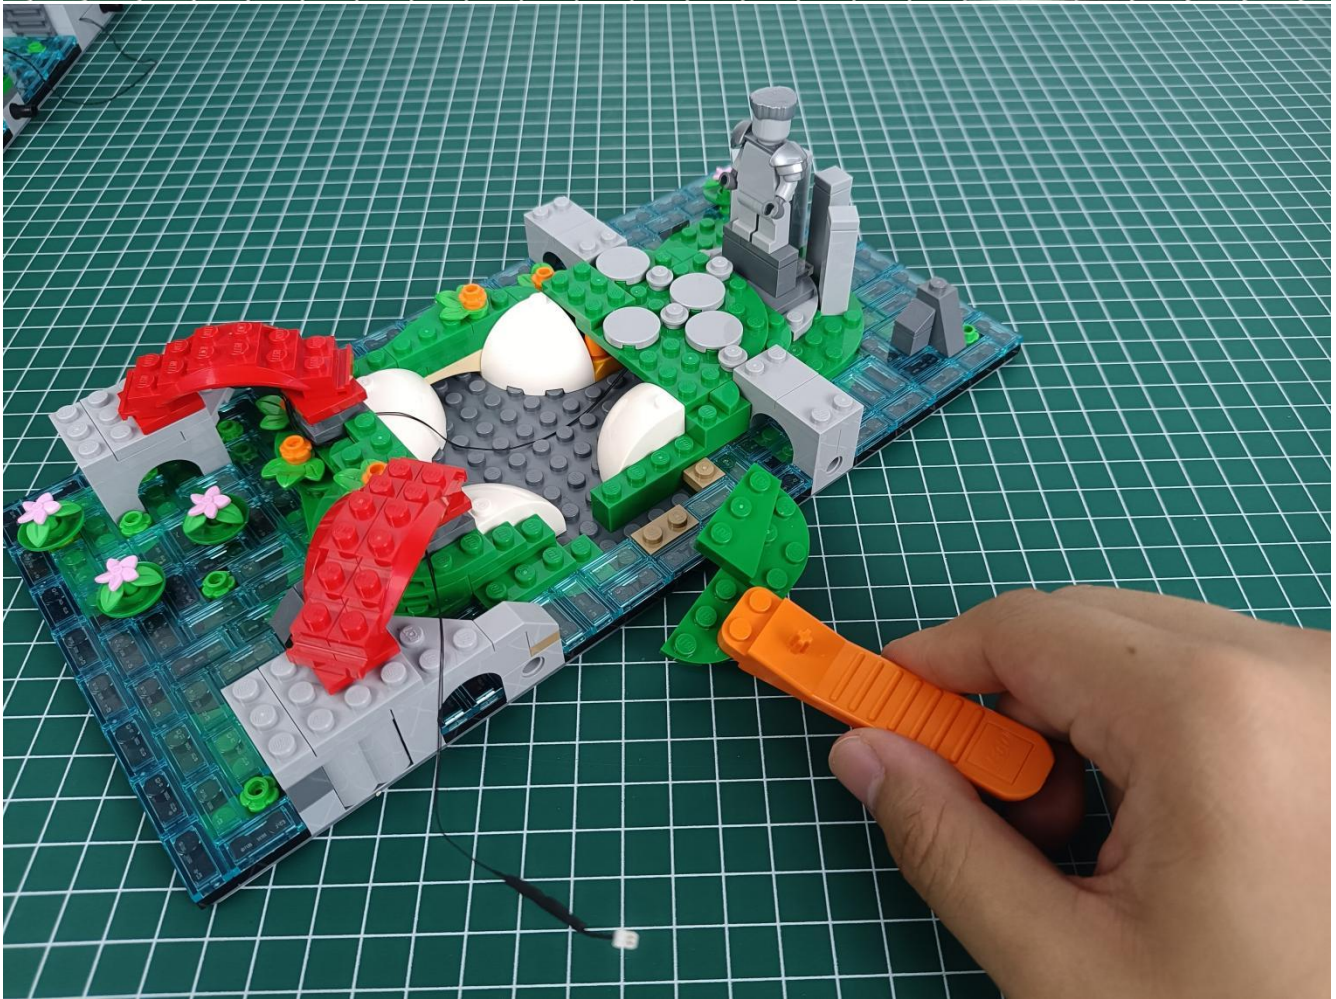

Please be careful when installing since the lamp thread is slender. Cannot be pressed against the raised position of the building block. It should pass along the gap, otherwise the lamp wire will be pinched.

Step 2 : Installation

start installation:

Complete install and plug in the power to try it.

Above creative ideas and instructions are provide by our designers.

But we treasure your suggestions or opinions on below.