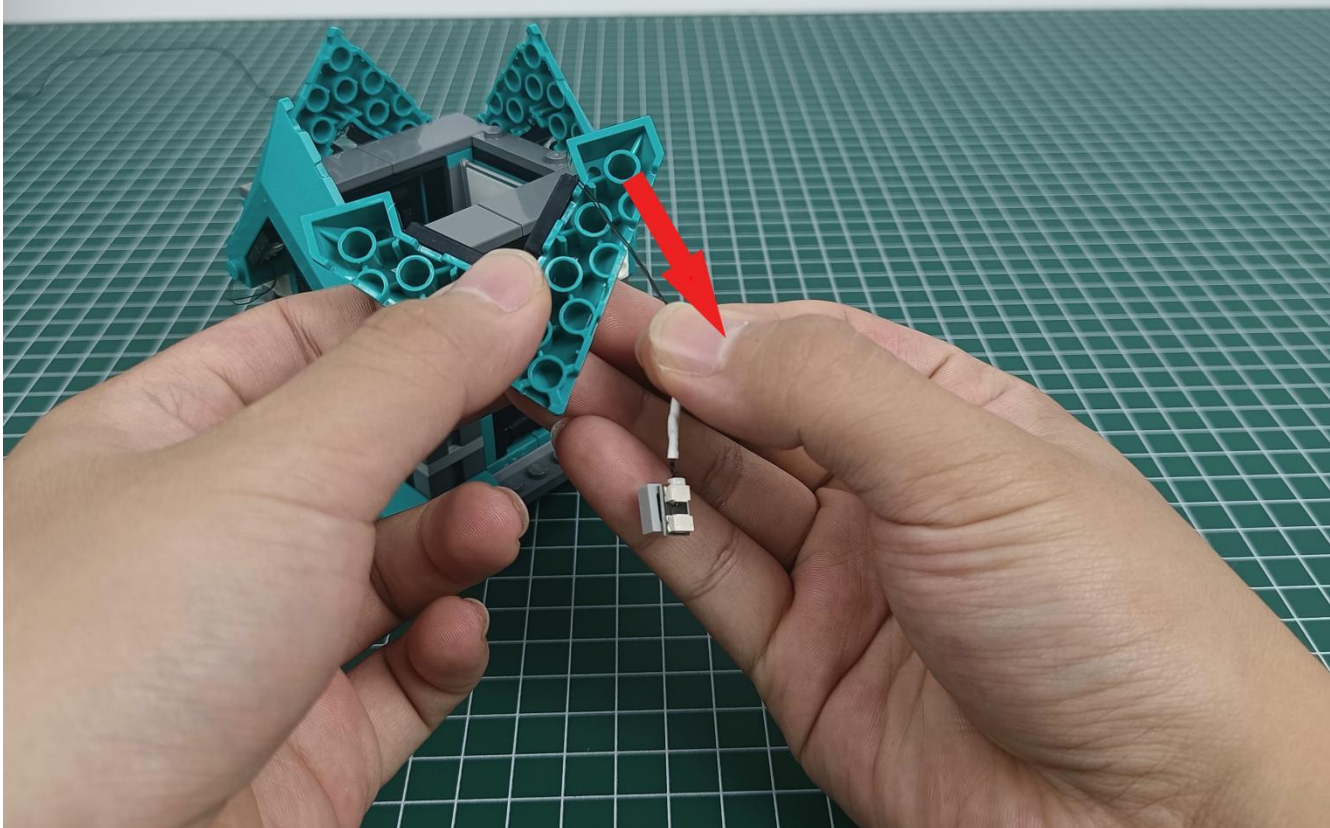

Connect the USB power cord to the battery box.

Take out the 4 expansion boards from the No. 5 bag.

Please pay more attention and carefully using the connector for it is small. The “=” of the 2P interface is aligned with the “=” of the expansion board. The “=” on the expansion board refers to the two outside solder joints, not the two metal pins inside the jack.

Please be careful when installing since the lamp thread is slender. Cannot be pressed against the raised position of the building block. It should pass along the gap, otherwise the lamp wire will be pinched.

Step 2 : Installation

start installation:

Complete install and plug in the power to try it.

Above creative ideas and instructions are provide by our designers.

But we treasure your suggestions or opinions on below.