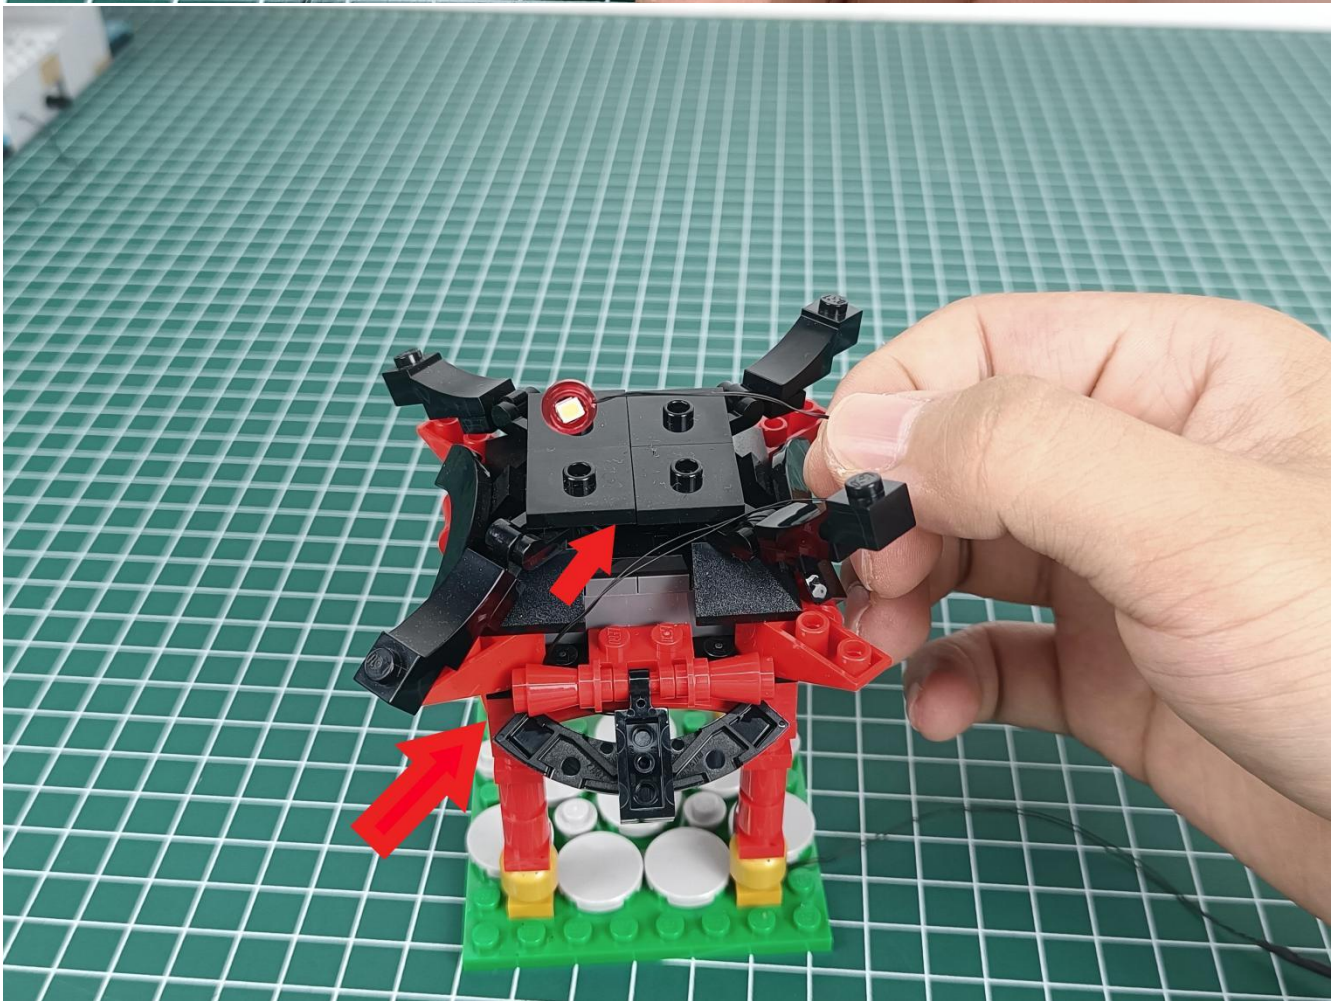

Please be careful when installing since the lamp thread is slender. Cannot be pressed against the raised position of the building block. It should pass along the gap, otherwise the lamp wire will be pinched.

Step 2 : Installation

start installation:

Complete install and plug in the power to try it.

Above creative ideas and instructions are provide by our designers.

But we treasure your suggestions or opinions on below.