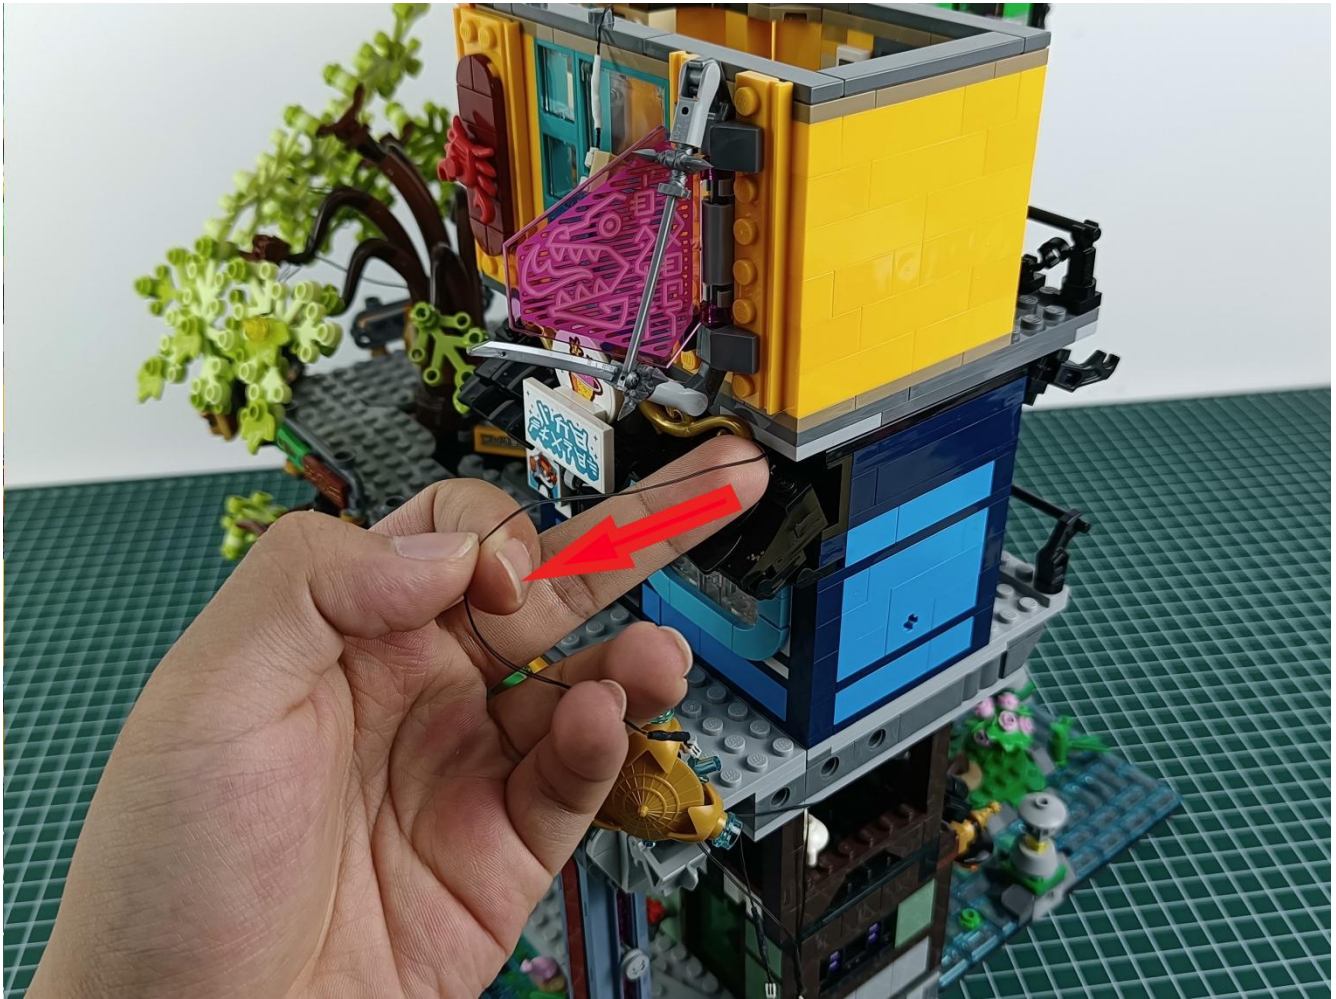

Please be careful when installing since the lamp thread is slender. Cannot be pressed against the raised position of the building block. It should pass along the gap, otherwise the lamp wire will be pinched.

Step 2 : Installation

start installation:

Complete install and plug in the power to try it.

Above creative ideas and instructions are provide by our designers.

But we treasure your suggestions or opinions on below.