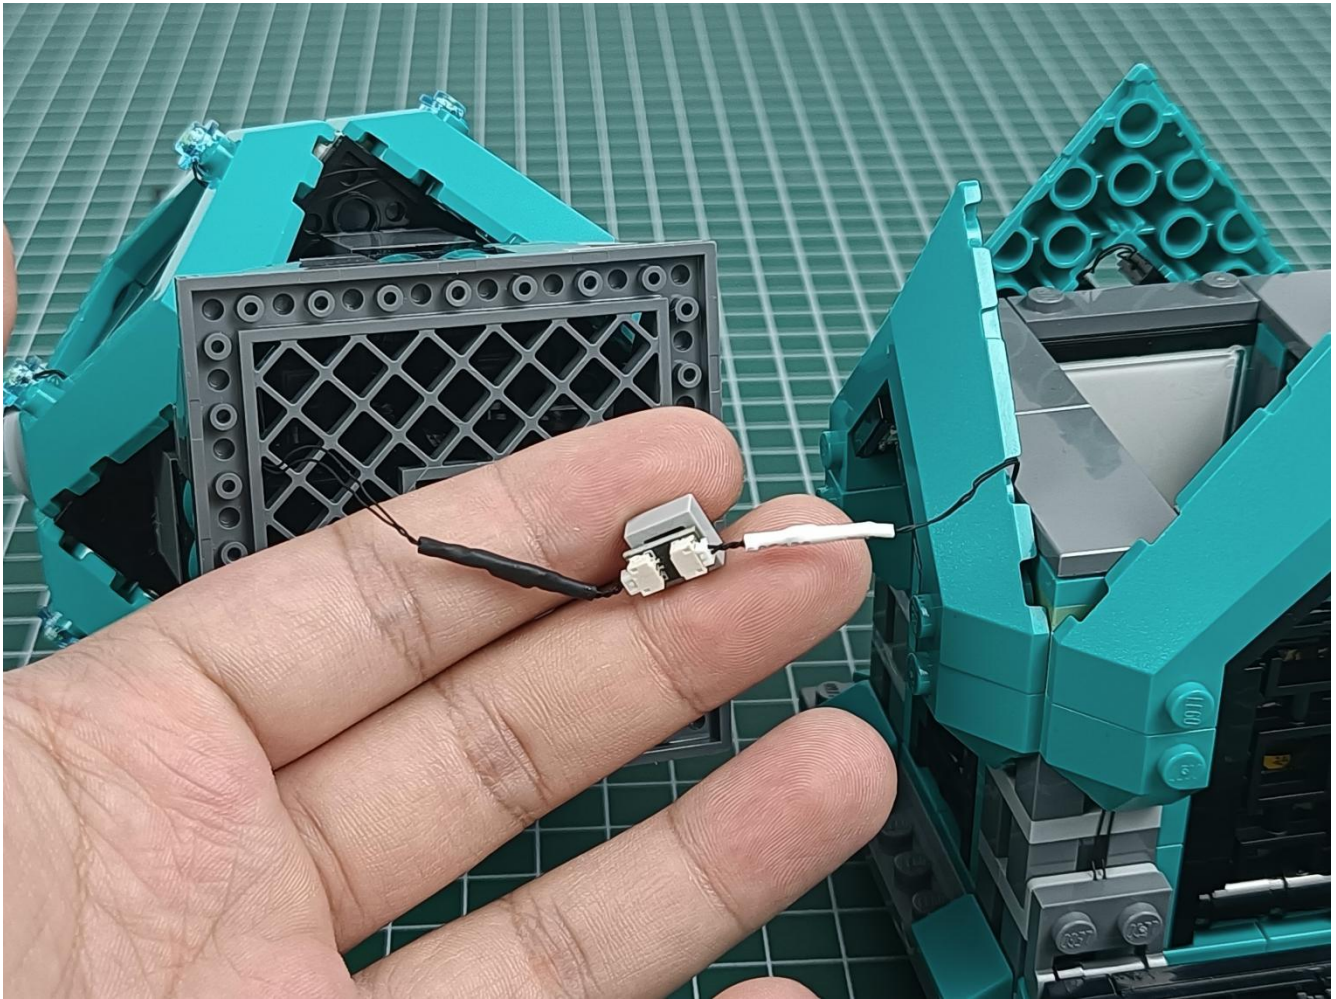

Please be careful when installing since the lamp thread is slender. Cannot be pressed against the raised position of the building block. It should pass along the gap, otherwise the lamp wire will be pinched.

Step 2 : Installation

start installation:

Complete install and plug in the power to try it.

Above creative ideas and instructions are provide by our designers.

But we treasure your suggestions or opinions on below.