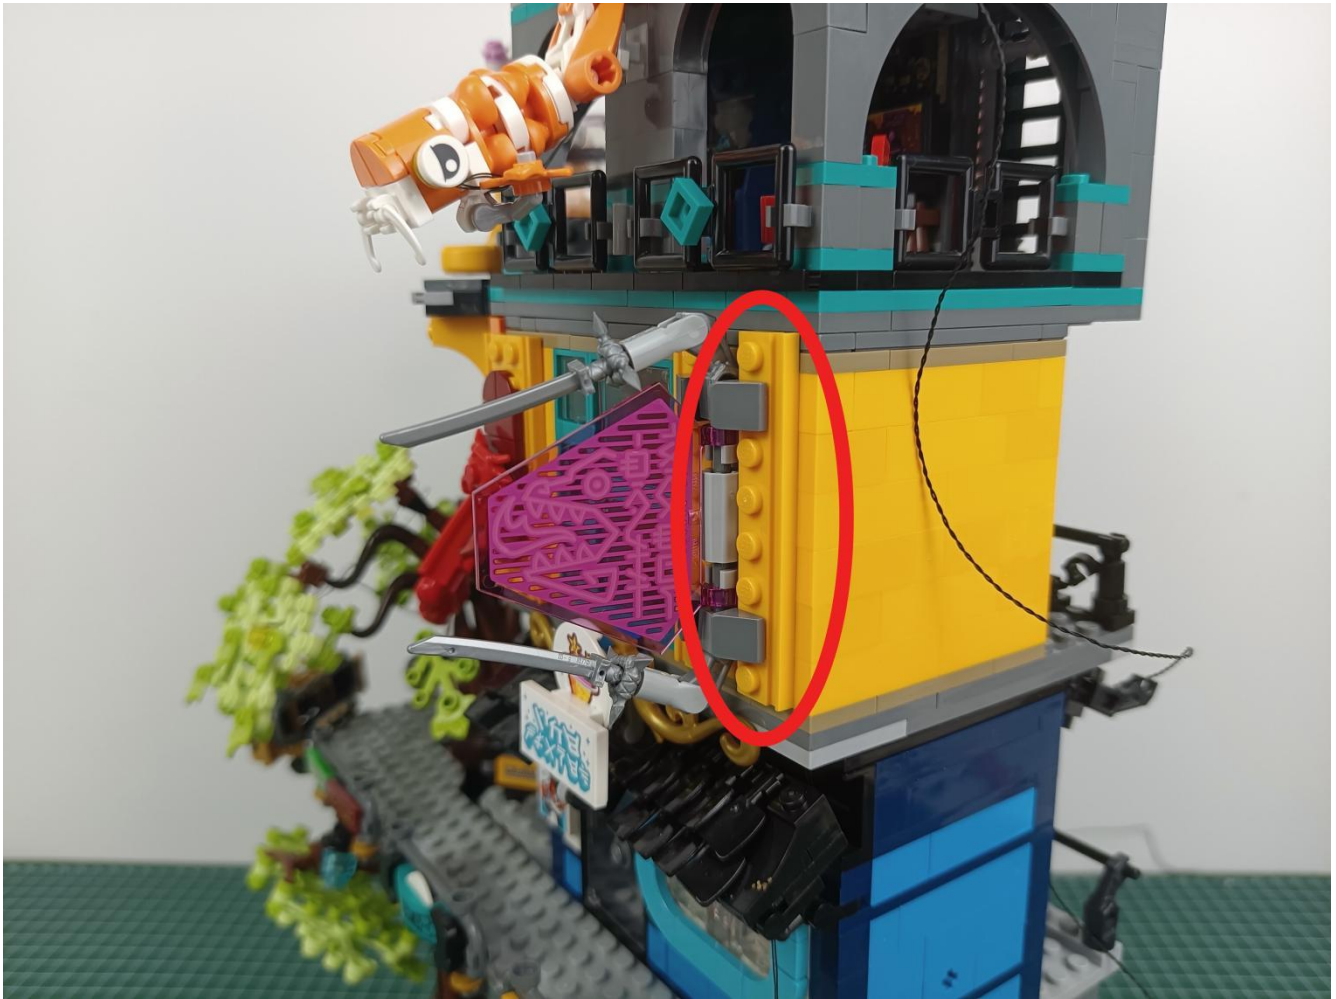

Connect the USB power cord to the battery box.

Take out the 4 expansion boards from the No. 5 bag.

Please pay more attention and carefully using the connector for it is small. The “=” of the 2P interface is aligned with the “=” of the expansion board. The “=” on the expansion board refers to the two outside solder joints, not the two metal pins inside the jack.

Please be careful when installing since the lamp thread is slender. Cannot be pressed against the raised position of the building block. It should pass along the gap, otherwise the lamp wire will be pinched.

Step 2 : Installation

start installation:

Complete install and plug in the power to try it.

Above creative ideas and instructions are provide by our designers.

But we treasure your suggestions or opinions on below.