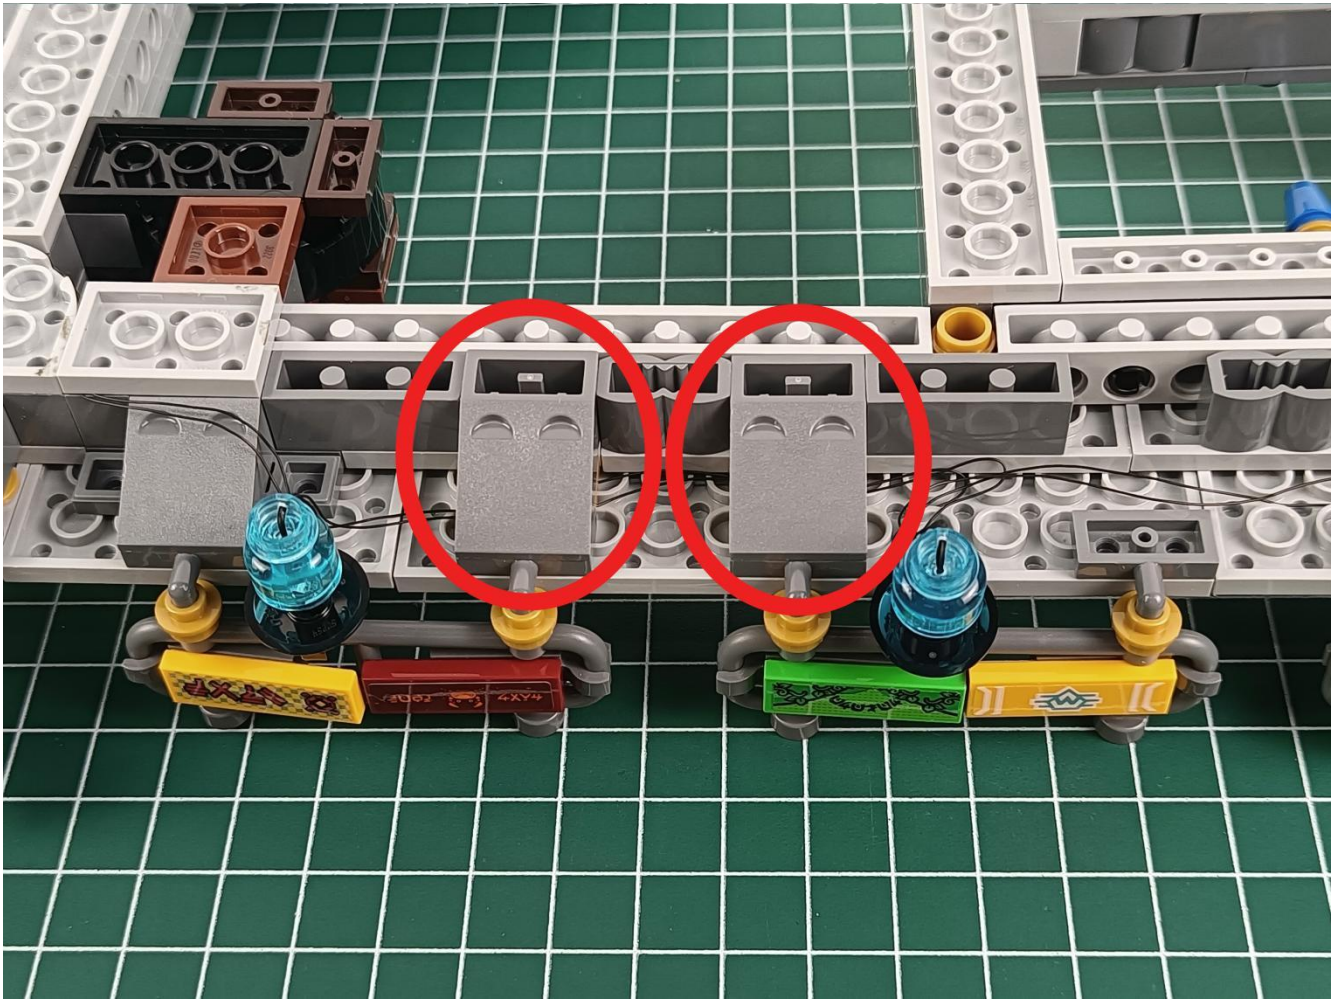

Connect the USB power cord to the battery box.

Take out the 4 expansion boards from the No. 5 bag.

Please pay more attention and carefully using the connector for it is small. The “=” of the 2P interface is aligned with the “=” of the expansion board. The “=” on the expansion board refers to the two outside solder joints, not the two metal pins inside the jack.

Please be careful when installing since the lamp thread is slender. Cannot be pressed against the raised position of the building block. It should pass along the gap, otherwise the lamp wire will be pinched.

Step 2 : Installation

start installation:

Complete install and plug in the power to try it.

Above creative ideas and instructions are provide by our designers.

But we treasure your suggestions or opinions on below.