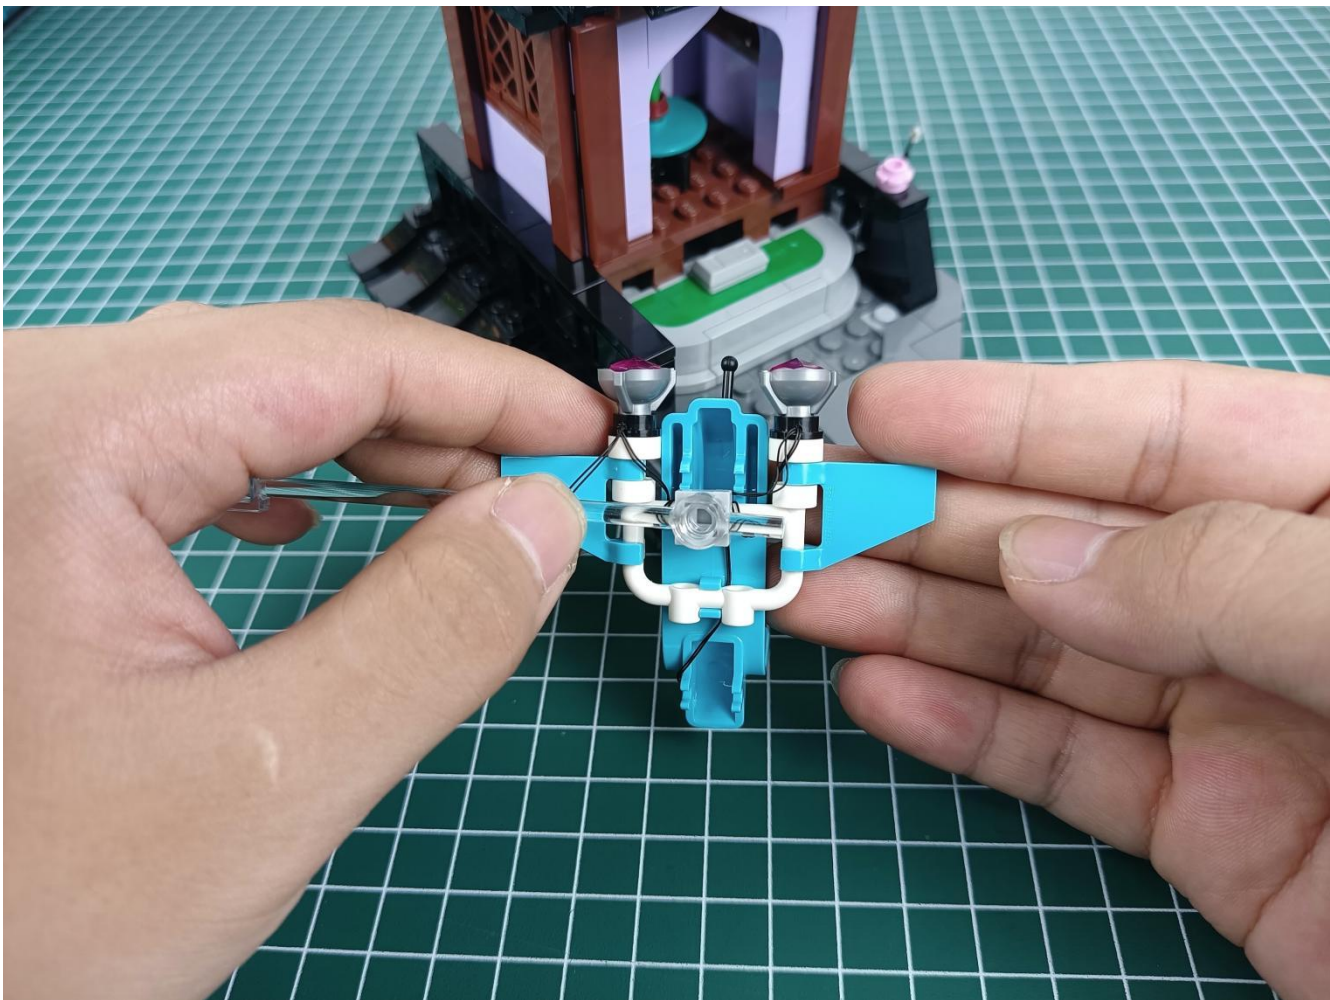

Please be careful when installing since the lamp thread is slender. Cannot be pressed against the raised position of the building block. It should pass along the gap, otherwise the lamp wire will be pinched.

Step 2 : Installation

start installation:

Complete install and plug in the power to try it.

Above creative ideas and instructions are provide by our designers.

But we treasure your suggestions or opinions on below.