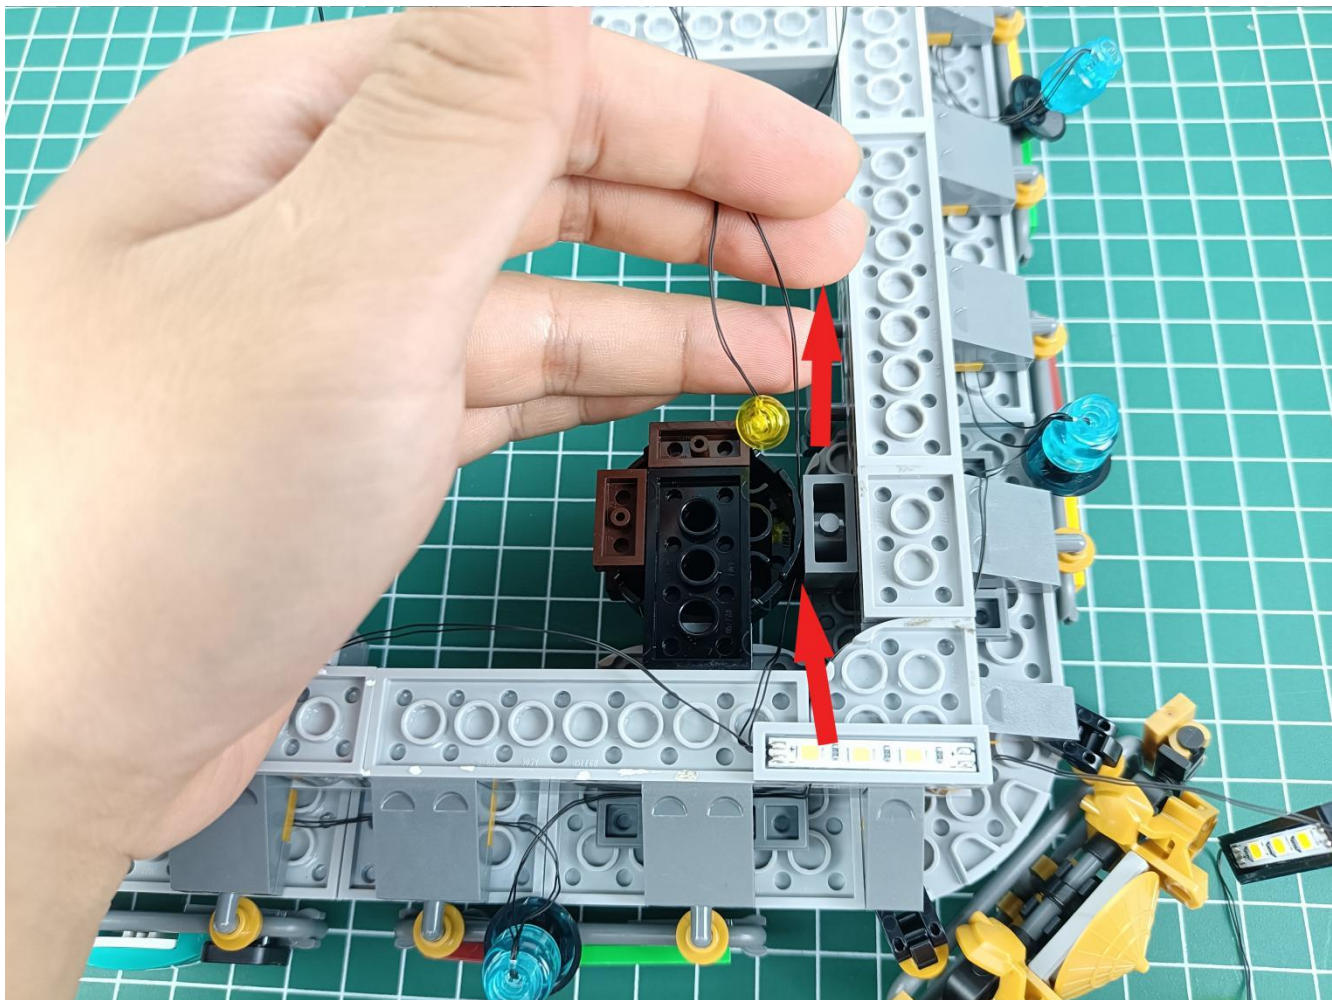

Please be careful when installing since the lamp thread is slender. Cannot be pressed against the raised position of the building block. It should pass along the gap, otherwise the lamp wire will be pinched.

Step 2 : Installation

start installation:

Complete install and plug in the power to try it.

Above creative ideas and instructions are provide by our designers.

But we treasure your suggestions or opinions on below.