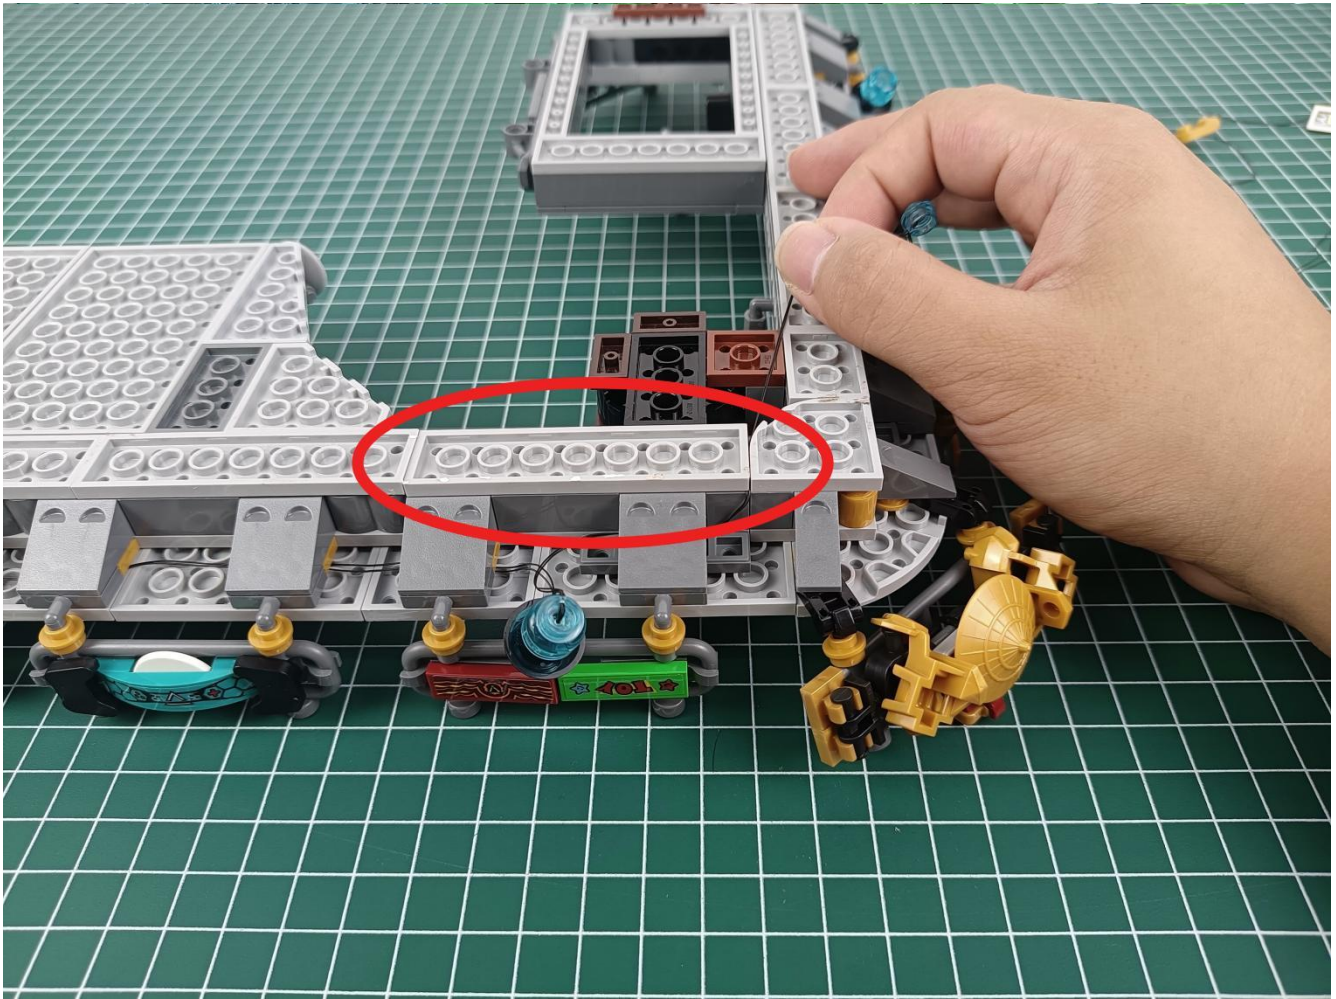

Connect the USB power cord to the battery box.

Take out the 4 expansion boards from the No. 5 bag.

Please pay more attention and carefully using the connector for it is small. The “=” of the 2P interface is aligned with the “=” of the expansion board. The “=” on the expansion board refers to the two outside solder joints, not the two metal pins inside the jack.

Please be careful when installing since the lamp thread is slender. Cannot be pressed against the raised position of the building block. It should pass along the gap, otherwise the lamp wire will be pinched.

Step 2 : Installation

start installation:

Complete install and plug in the power to try it.

Above creative ideas and instructions are provide by our designers.

But we treasure your suggestions or opinions on below.