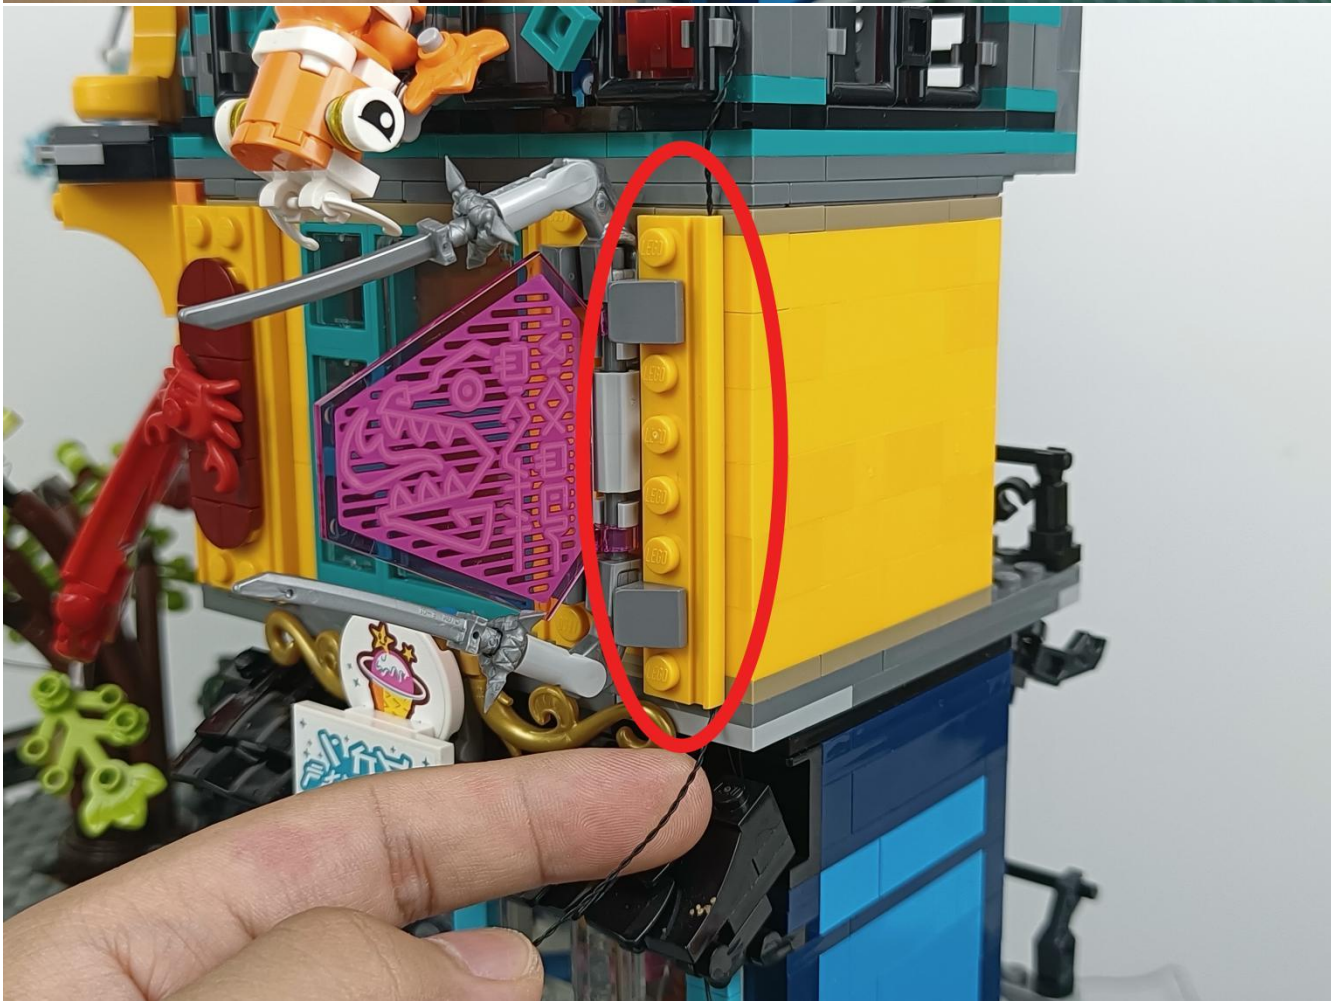

Connect the USB power cord to the battery box.

Take out the 4 expansion boards from the No. 5 bag.

Please pay more attention and carefully using the connector for it is small. The “=” of the 2P interface is aligned with the “=” of the expansion board. The “=” on the expansion board refers to the two outside solder joints, not the two metal pins inside the jack.

Please be careful when installing since the lamp thread is slender. Cannot be pressed against the raised position of the building block. It should pass along the gap, otherwise the lamp wire will be pinched.

Step 2 : Installation

start installation:

Complete install and plug in the power to try it.

Above creative ideas and instructions are provide by our designers.

But we treasure your suggestions or opinions on below.