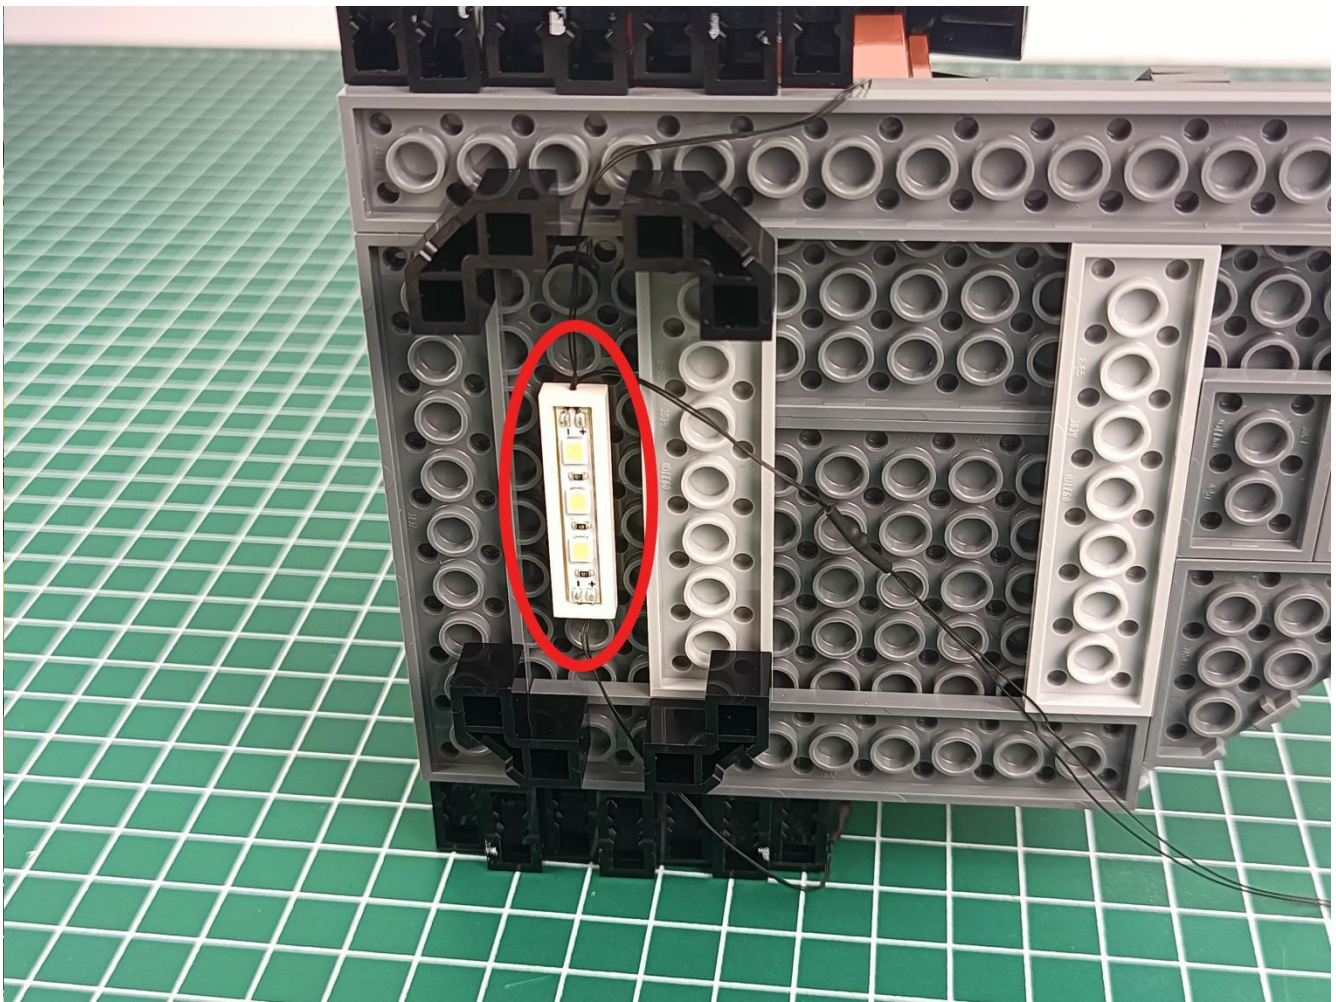

Connect the USB power cord to the battery box.

Take out the 4 expansion boards from the No. 5 bag.

Please pay more attention and carefully using the connector for it is small. The “=” of the 2P interface is aligned with the “=” of the expansion board. The “=” on the expansion board refers to the two outside solder joints, not the two metal pins inside the jack.

Please be careful when installing since the lamp thread is slender. Cannot be pressed against the raised position of the building block. It should pass along the gap, otherwise the lamp wire will be pinched.

Step 2 : Installation

start installation:

Complete install and plug in the power to try it.

Above creative ideas and instructions are provide by our designers.

But we treasure your suggestions or opinions on below.