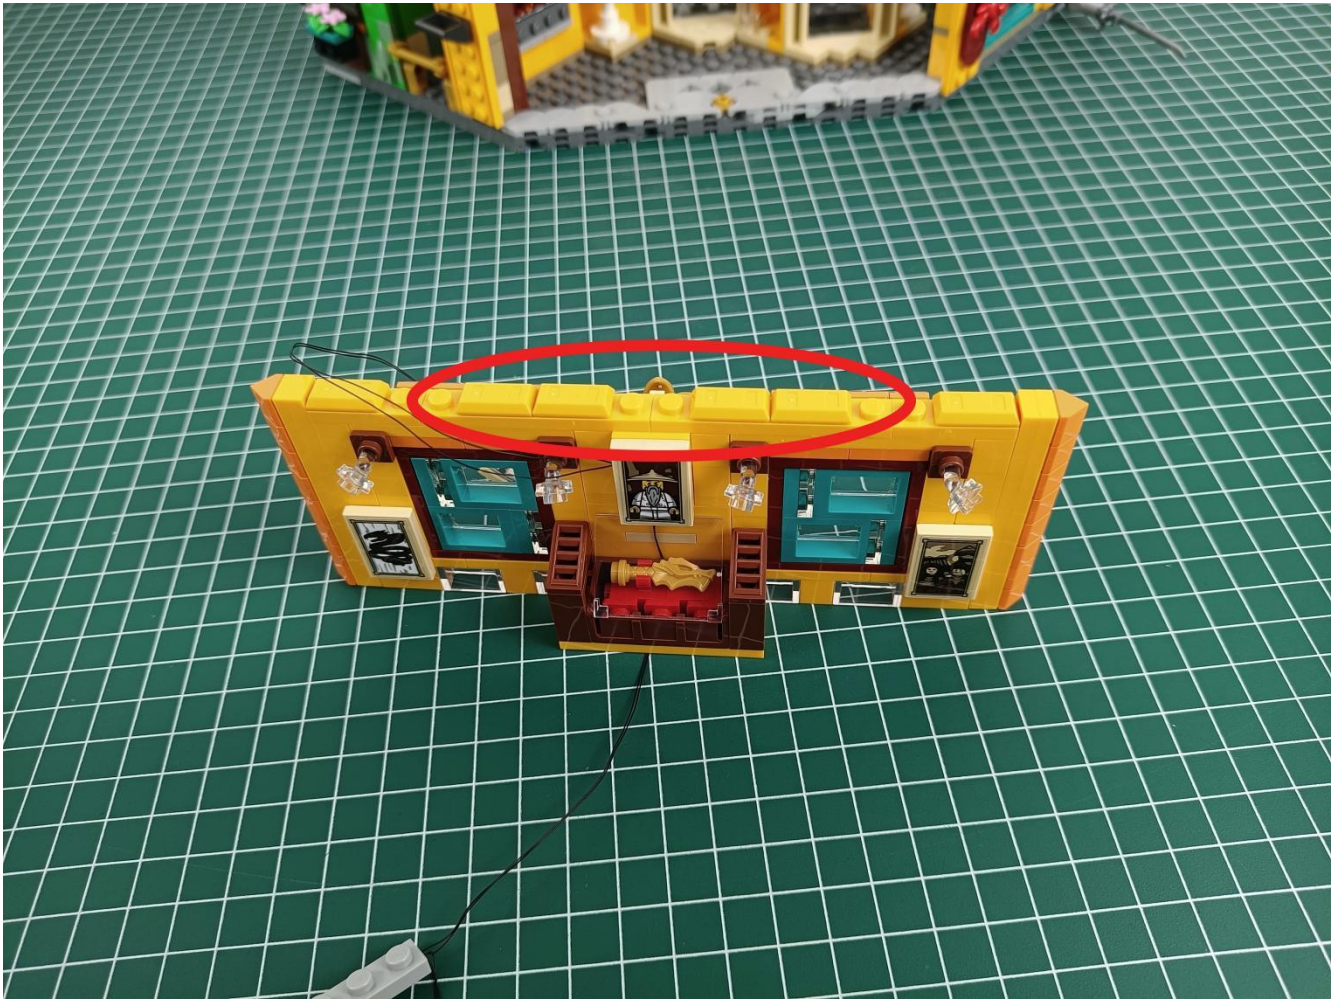

Connect the USB power cord to the battery box.

Take out the 4 expansion boards from the No. 5 bag.

Please pay more attention and carefully using the connector for it is small. The “=” of the 2P interface is aligned with the “=” of the expansion board. The “=” on the expansion board refers to the two outside solder joints, not the two metal pins inside the jack.

Please be careful when installing since the lamp thread is slender. Cannot be pressed against the raised position of the building block. It should pass along the gap, otherwise the lamp wire will be pinched.

Step 2 : Installation

start installation:

Complete install and plug in the power to try it.

Above creative ideas and instructions are provide by our designers.

But we treasure your suggestions or opinions on below.