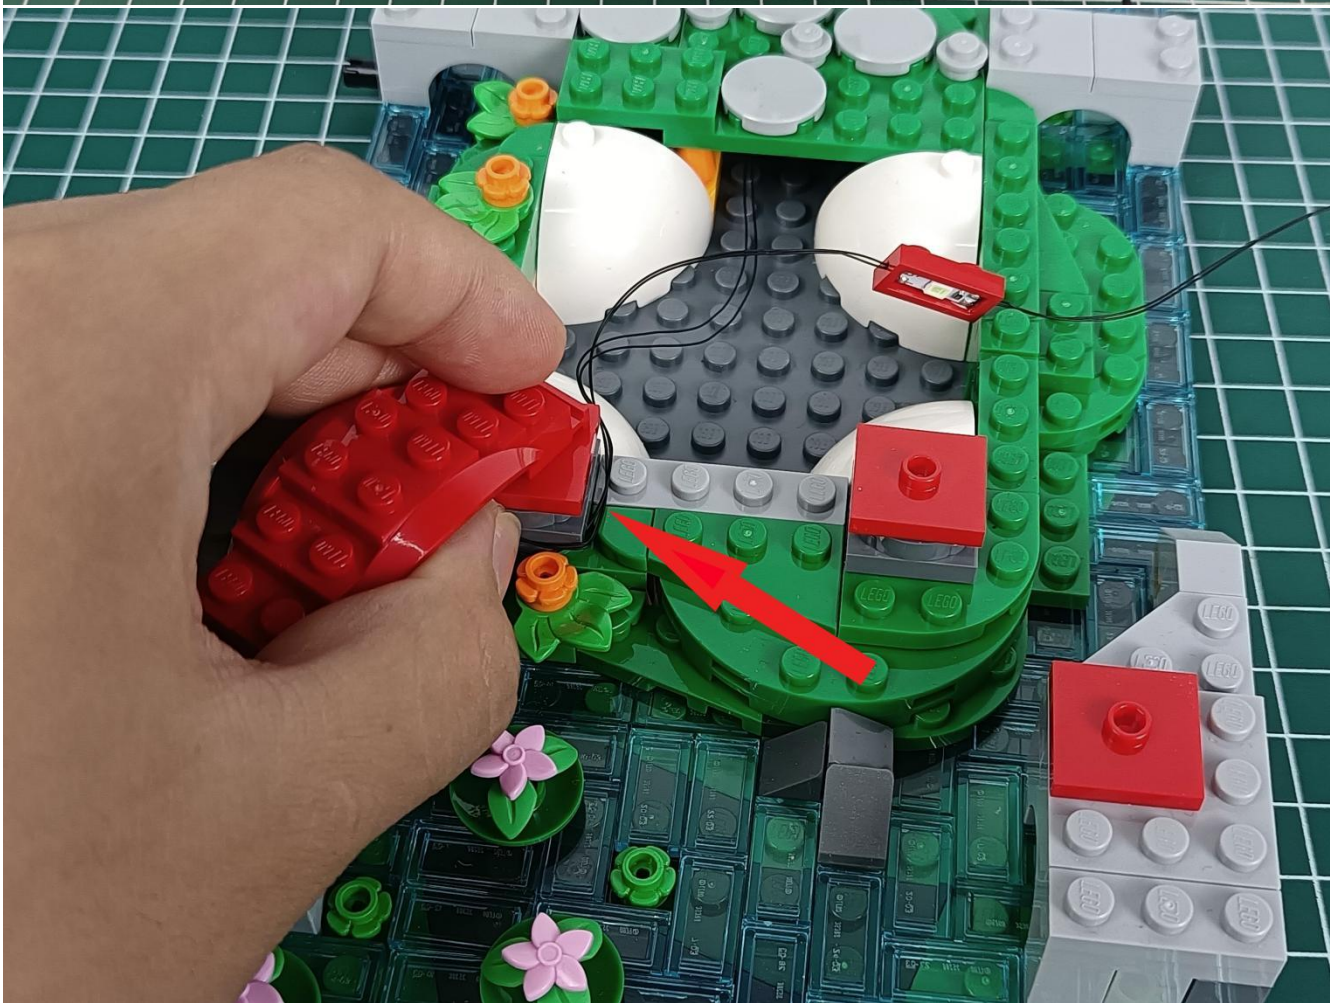

Please be careful when installing since the lamp thread is slender. Cannot be pressed against the raised position of the building block. It should pass along the gap, otherwise the lamp wire will be pinched.

Step 2 : Installation

start installation:

Complete install and plug in the power to try it.

Above creative ideas and instructions are provide by our designers.

But we treasure your suggestions or opinions on below.