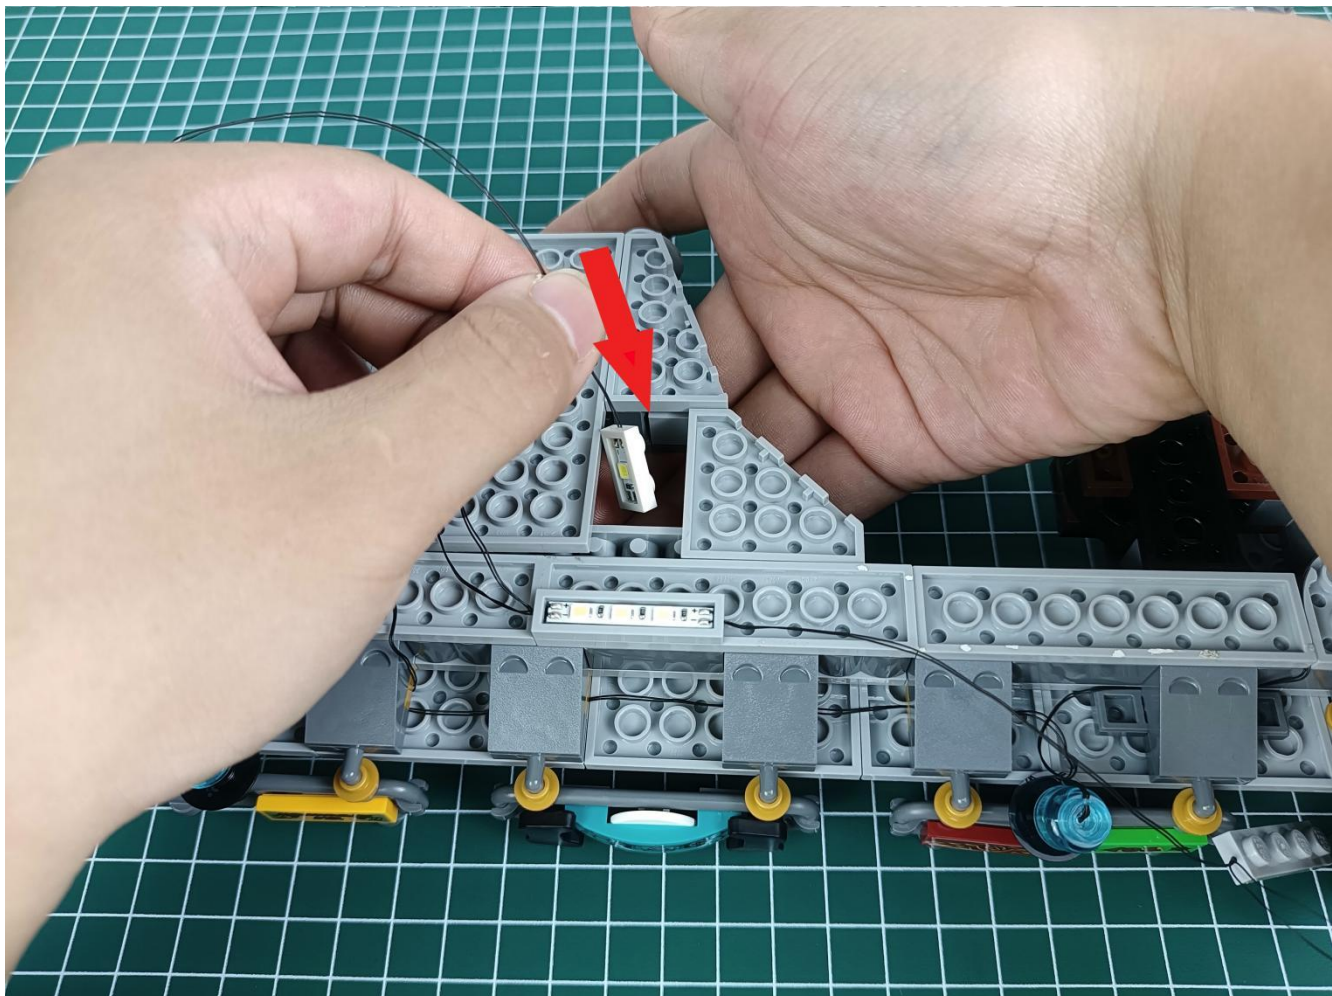

Please be careful when installing since the lamp thread is slender. Cannot be pressed against the raised position of the building block. It should pass along the gap, otherwise the lamp wire will be pinched.

Step 2 : Installation

start installation:

Complete install and plug in the power to try it.

Above creative ideas and instructions are provide by our designers.

But we treasure your suggestions or opinions on below.