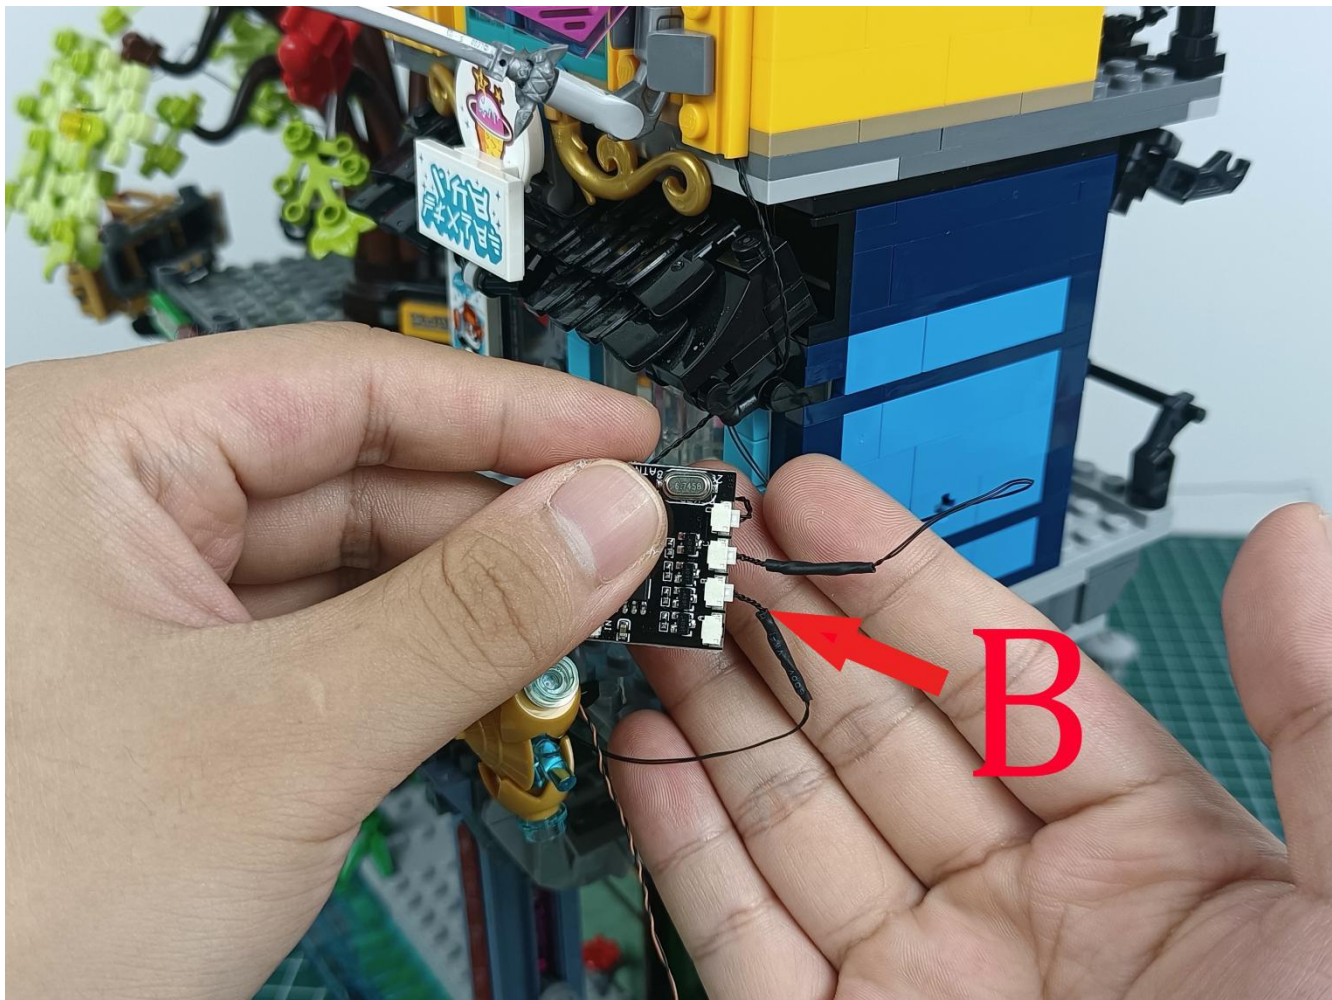

Connect the USB power cord to the battery box.

Take out the 4 expansion boards from the No. 5 bag.

Please pay more attention and carefully using the connector for it is small. The “=” of the 2P interface is aligned with the “=” of the expansion board. The “=” on the expansion board refers to the two outside solder joints, not the two metal pins inside the jack.

Please be careful when installing since the lamp thread is slender. Cannot be pressed against the raised position of the building block. It should pass along the gap, otherwise the lamp wire will be pinched.

Step 2 : Installation

start installation:

Complete install and plug in the power to try it.

Above creative ideas and instructions are provide by our designers.

But we treasure your suggestions or opinions on below.