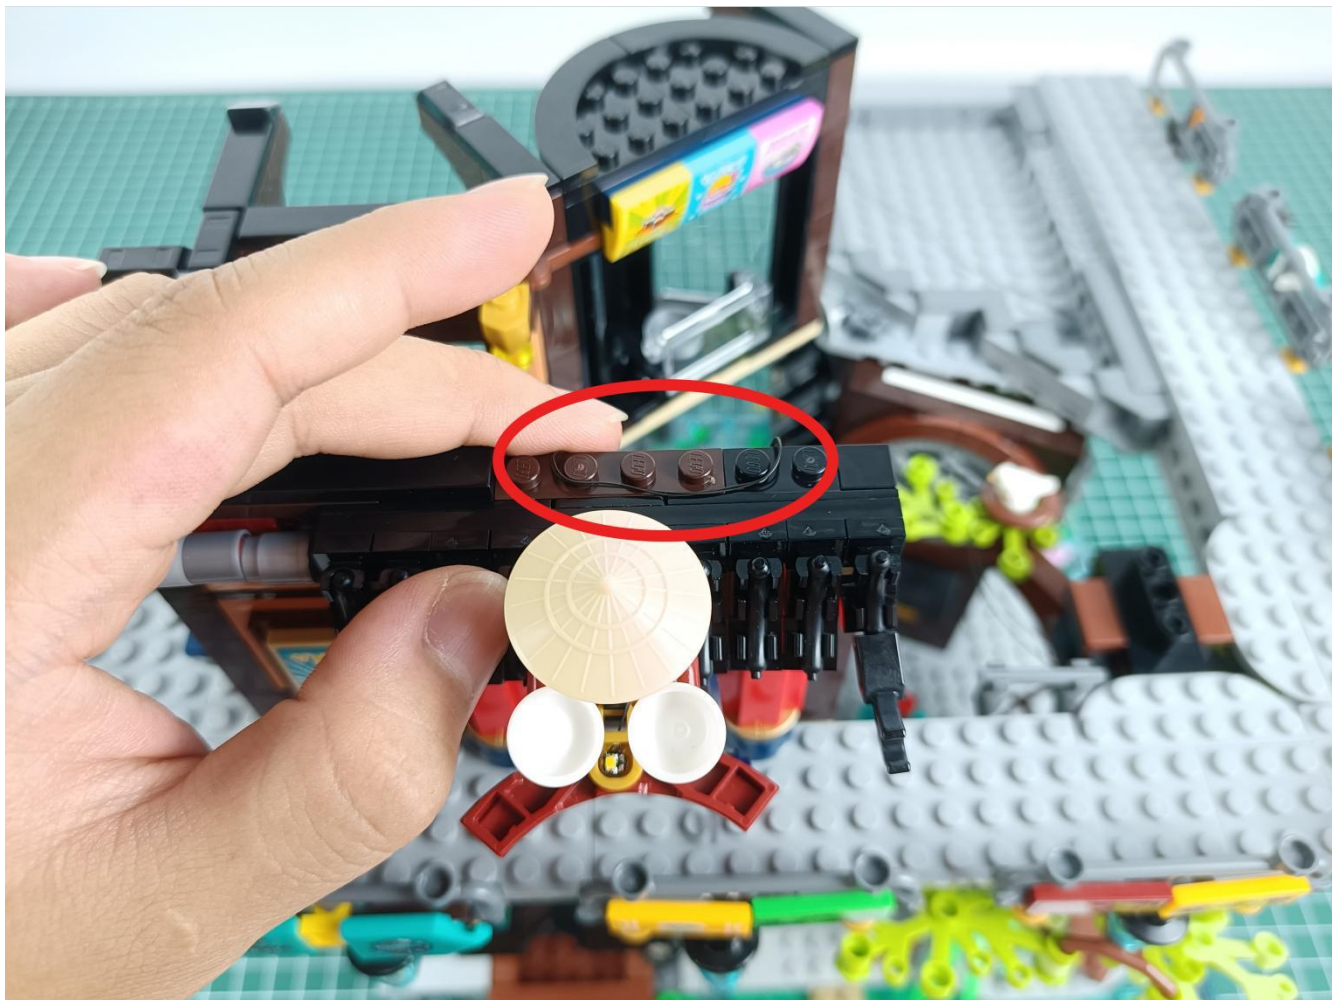

Connect the USB power cord to the battery box.

Take out the 4 expansion boards from the No. 5 bag.

Please pay more attention and carefully using the connector for it is small. The “=” of the 2P interface is aligned with the “=” of the expansion board. The “=” on the expansion board refers to the two outside solder joints, not the two metal pins inside the jack.

Please be careful when installing since the lamp thread is slender. Cannot be pressed against the raised position of the building block. It should pass along the gap, otherwise the lamp wire will be pinched.

Step 2 : Installation

start installation:

Complete install and plug in the power to try it.

Above creative ideas and instructions are provide by our designers.

But we treasure your suggestions or opinions on below.