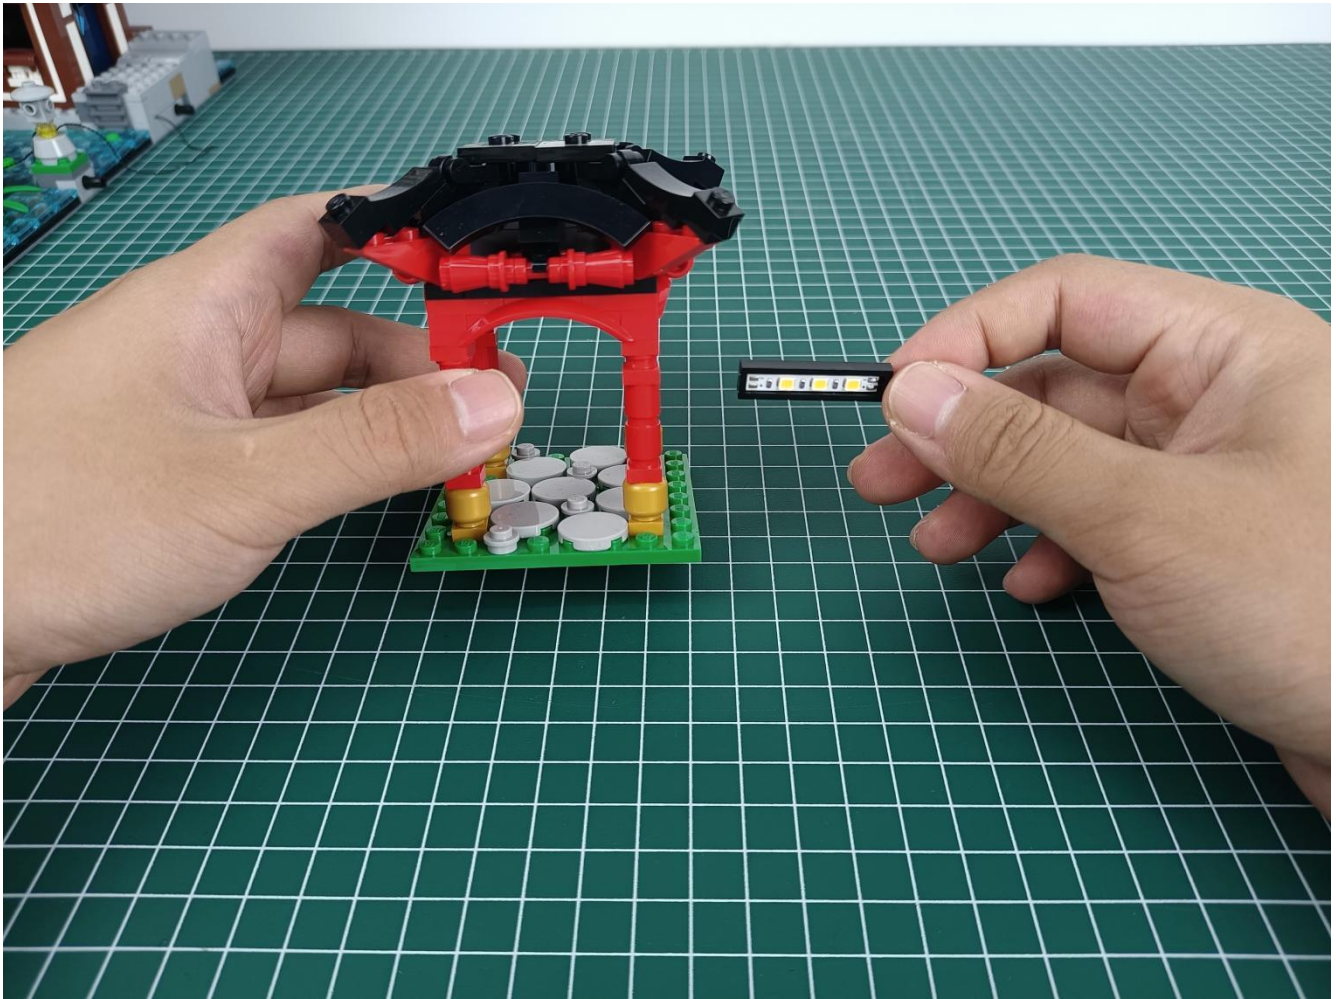

Please be careful when installing since the lamp thread is slender. Cannot be pressed against the raised position of the building block. It should pass along the gap, otherwise the lamp wire will be pinched.

Step 2 : Installation

start installation:

Complete install and plug in the power to try it.

Above creative ideas and instructions are provide by our designers.

But we treasure your suggestions or opinions on below.