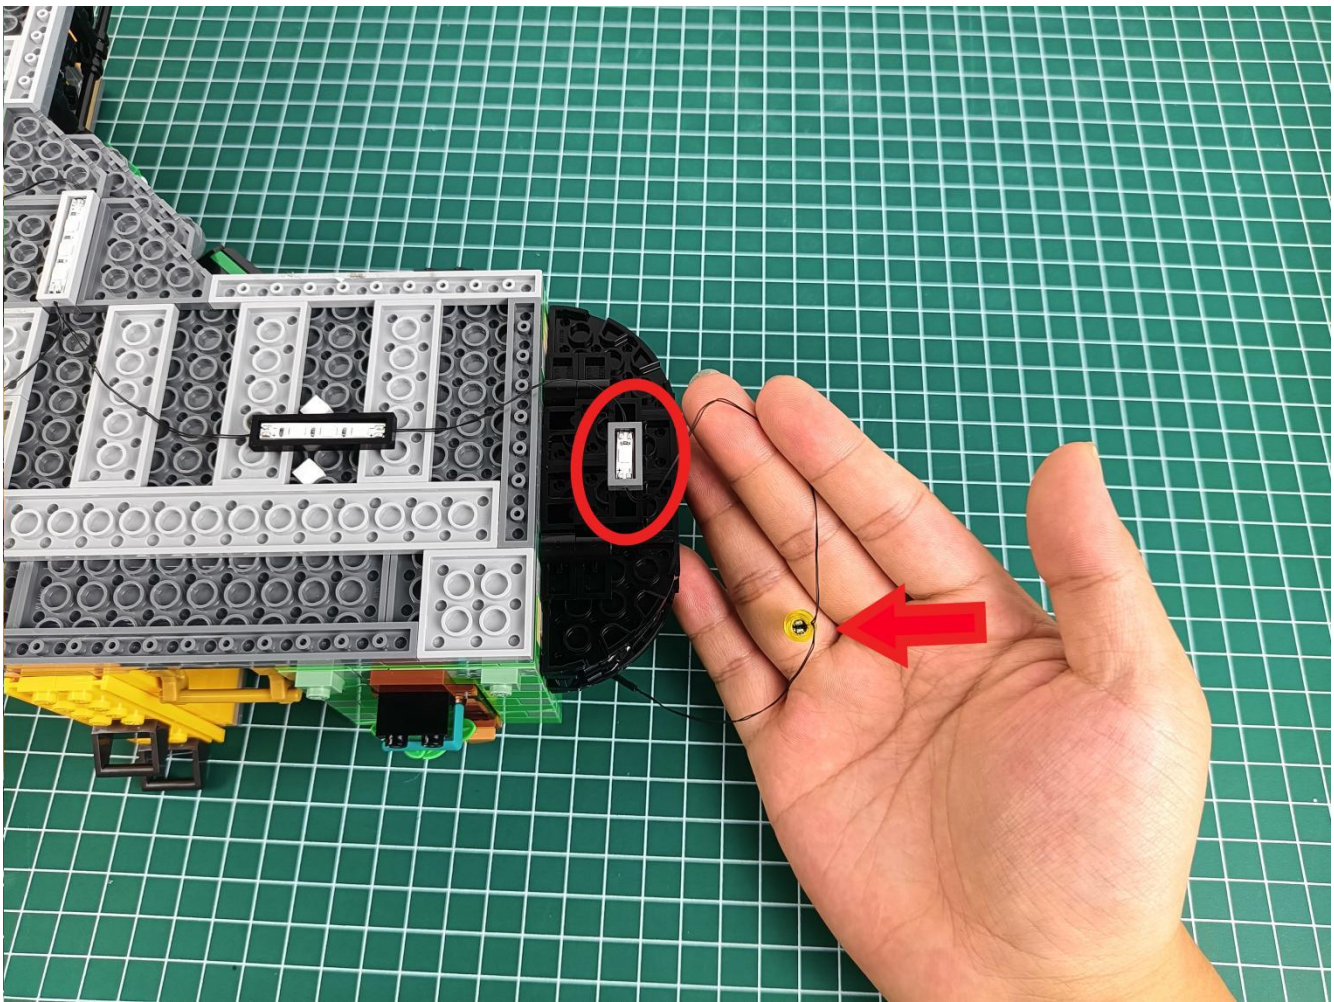

Connect the USB power cord to the battery box.

Take out the 4 expansion boards from the No. 5 bag.

Please pay more attention and carefully using the connector for it is small. The “=” of the 2P interface is aligned with the “=” of the expansion board. The “=” on the expansion board refers to the two outside solder joints, not the two metal pins inside the jack.

Please be careful when installing since the lamp thread is slender. Cannot be pressed against the raised position of the building block. It should pass along the gap, otherwise the lamp wire will be pinched.

Step 2 : Installation

start installation:

Complete install and plug in the power to try it.

Above creative ideas and instructions are provide by our designers.

But we treasure your suggestions or opinions on below.