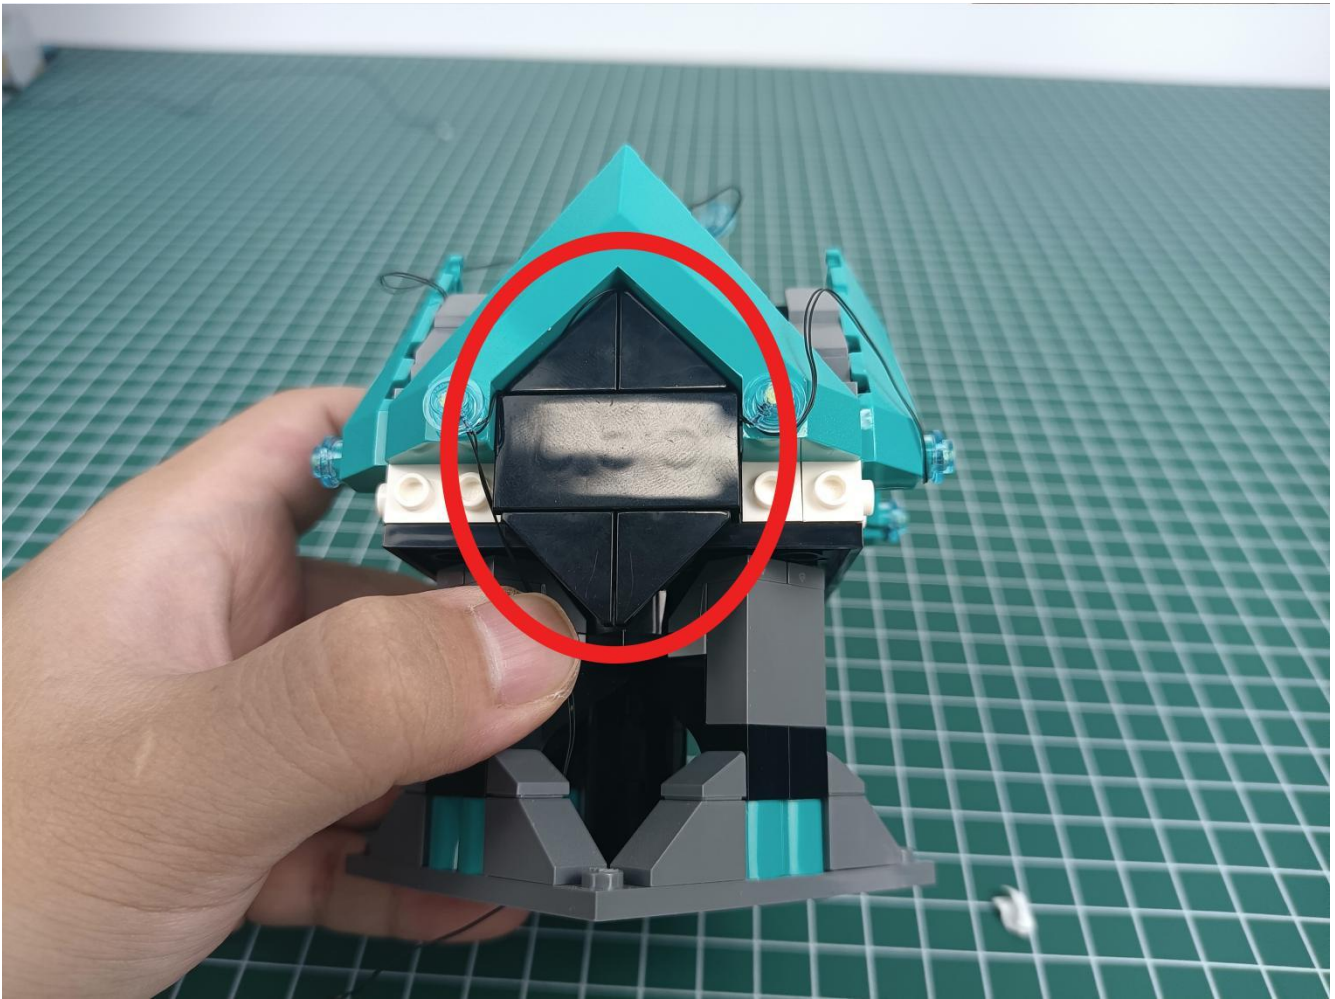

Connect the USB power cord to the battery box.

Take out the 4 expansion boards from the No. 5 bag.

Please pay more attention and carefully using the connector for it is small. The “=” of the 2P interface is aligned with the “=” of the expansion board. The “=” on the expansion board refers to the two outside solder joints, not the two metal pins inside the jack.

Please be careful when installing since the lamp thread is slender. Cannot be pressed against the raised position of the building block. It should pass along the gap, otherwise the lamp wire will be pinched.

Step 2 : Installation

start installation:

Complete install and plug in the power to try it.

Above creative ideas and instructions are provide by our designers.

But we treasure your suggestions or opinions on below.