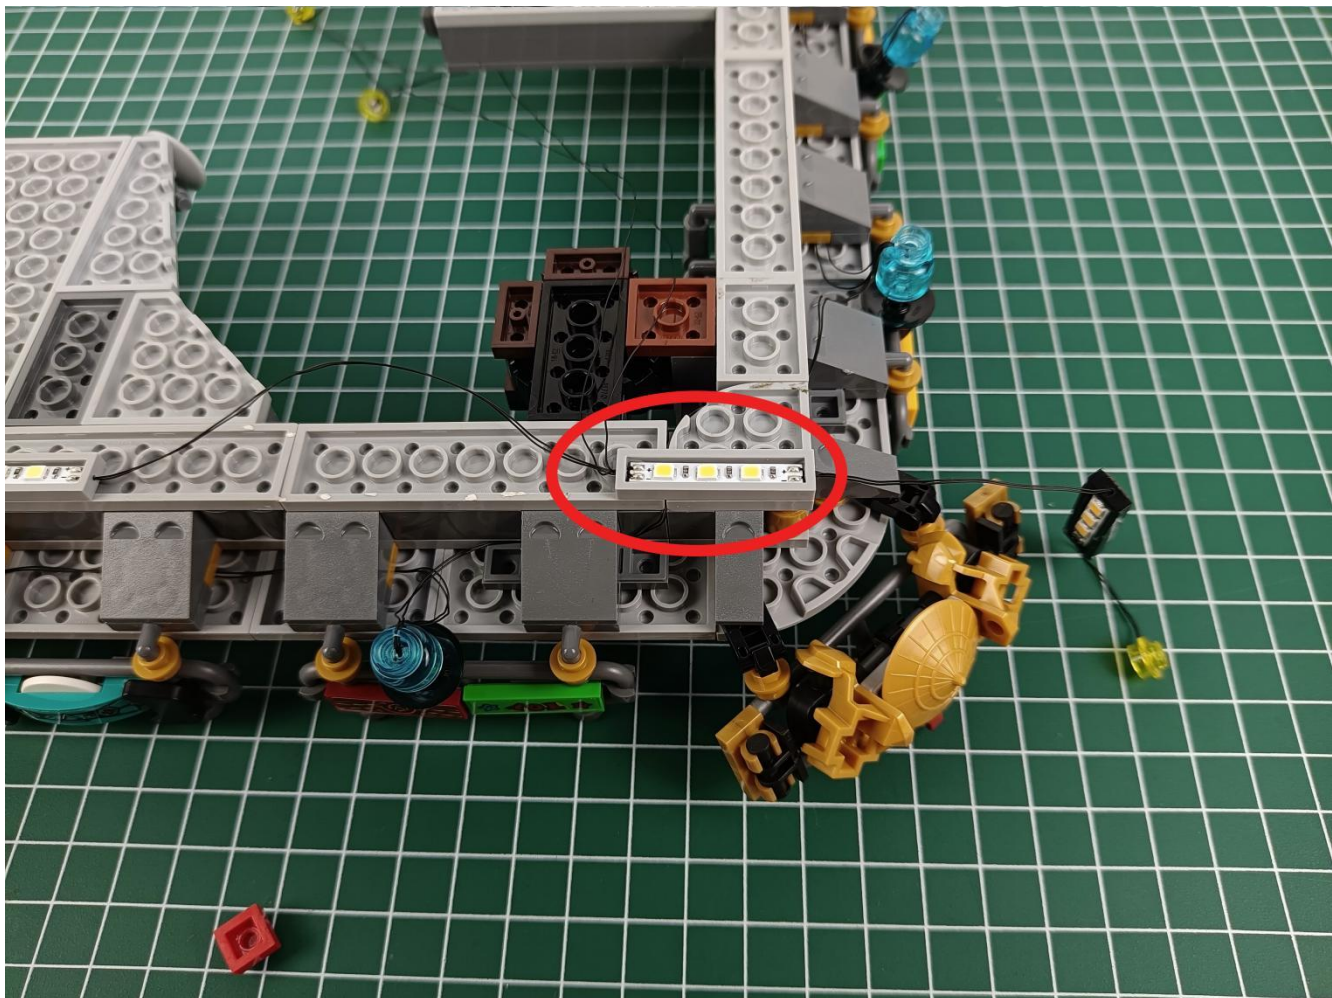

Connect the USB power cord to the battery box.

Take out the 4 expansion boards from the No. 5 bag.

Please pay more attention and carefully using the connector for it is small. The “=” of the 2P interface is aligned with the “=” of the expansion board. The “=” on the expansion board refers to the two outside solder joints, not the two metal pins inside the jack.

Please be careful when installing since the lamp thread is slender. Cannot be pressed against the raised position of the building block. It should pass along the gap, otherwise the lamp wire will be pinched.

Step 2 : Installation

start installation:

Complete install and plug in the power to try it.

Above creative ideas and instructions are provide by our designers.

But we treasure your suggestions or opinions on below.