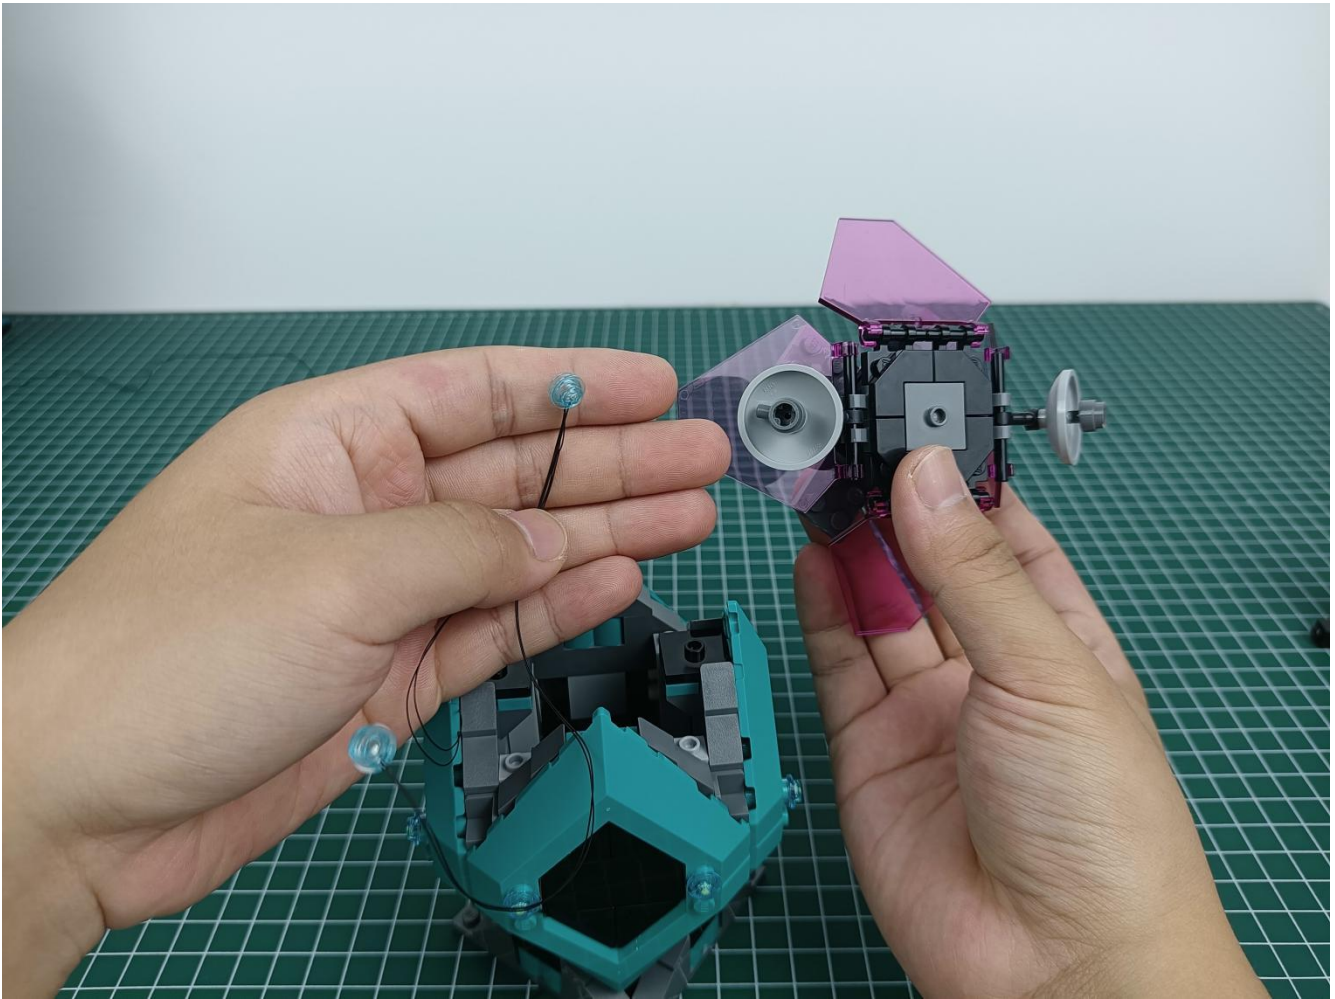

Please be careful when installing since the lamp thread is slender. Cannot be pressed against the raised position of the building block. It should pass along the gap, otherwise the lamp wire will be pinched.

Step 2 : Installation

start installation:

Complete install and plug in the power to try it.

Above creative ideas and instructions are provide by our designers.

But we treasure your suggestions or opinions on below.