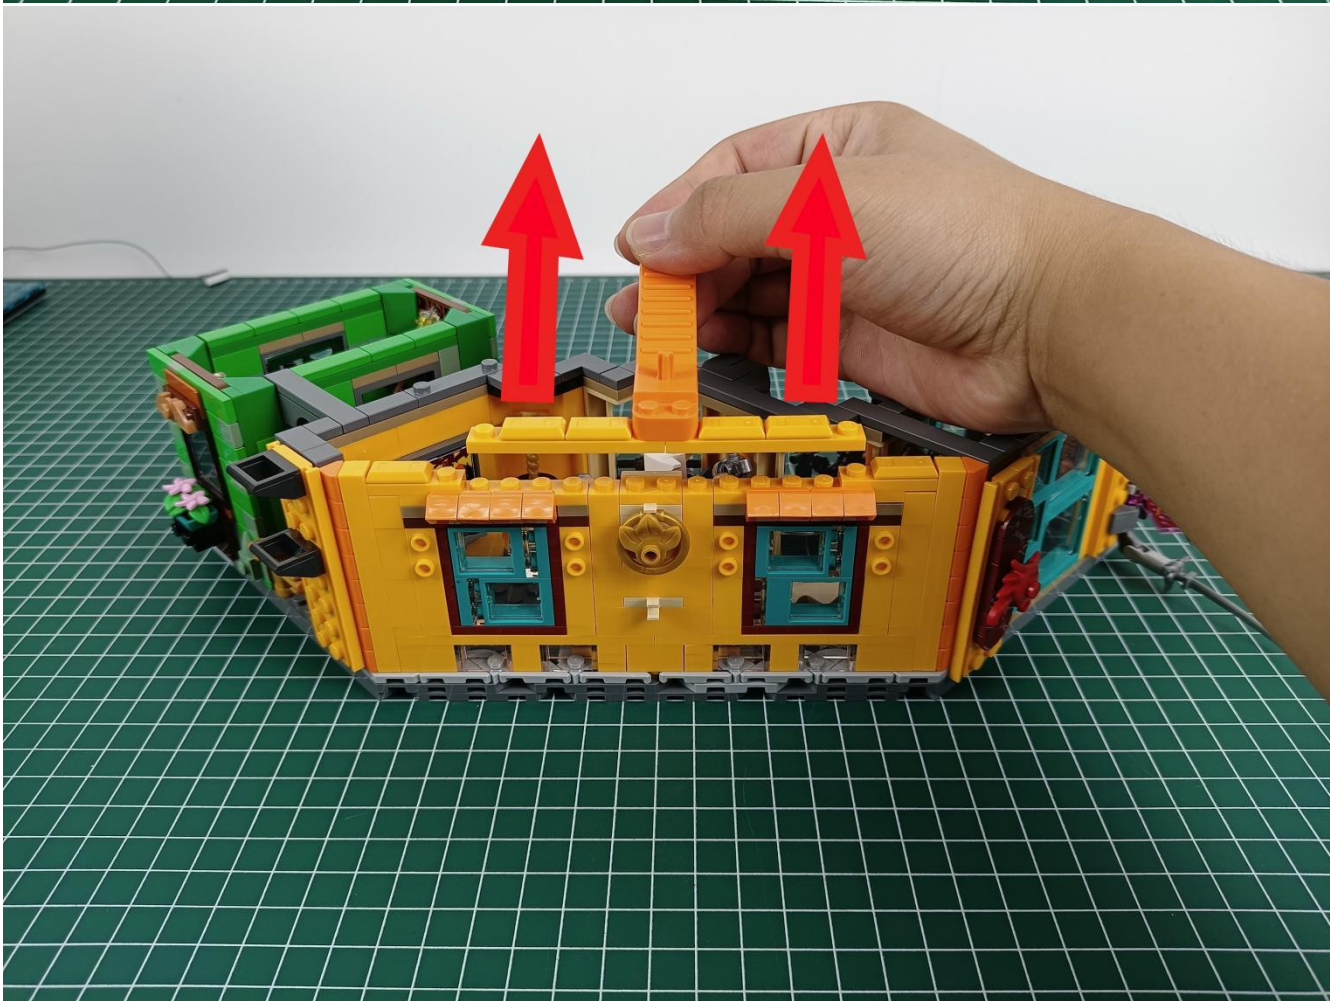

Connect the USB power cord to the battery box.

Take out the 4 expansion boards from the No. 5 bag.

Please pay more attention and carefully using the connector for it is small. The “=” of the 2P interface is aligned with the “=” of the expansion board. The “=” on the expansion board refers to the two outside solder joints, not the two metal pins inside the jack.

Please be careful when installing since the lamp thread is slender. Cannot be pressed against the raised position of the building block. It should pass along the gap, otherwise the lamp wire will be pinched.

Step 2 : Installation

start installation:

Complete install and plug in the power to try it.

Above creative ideas and instructions are provide by our designers.

But we treasure your suggestions or opinions on below.