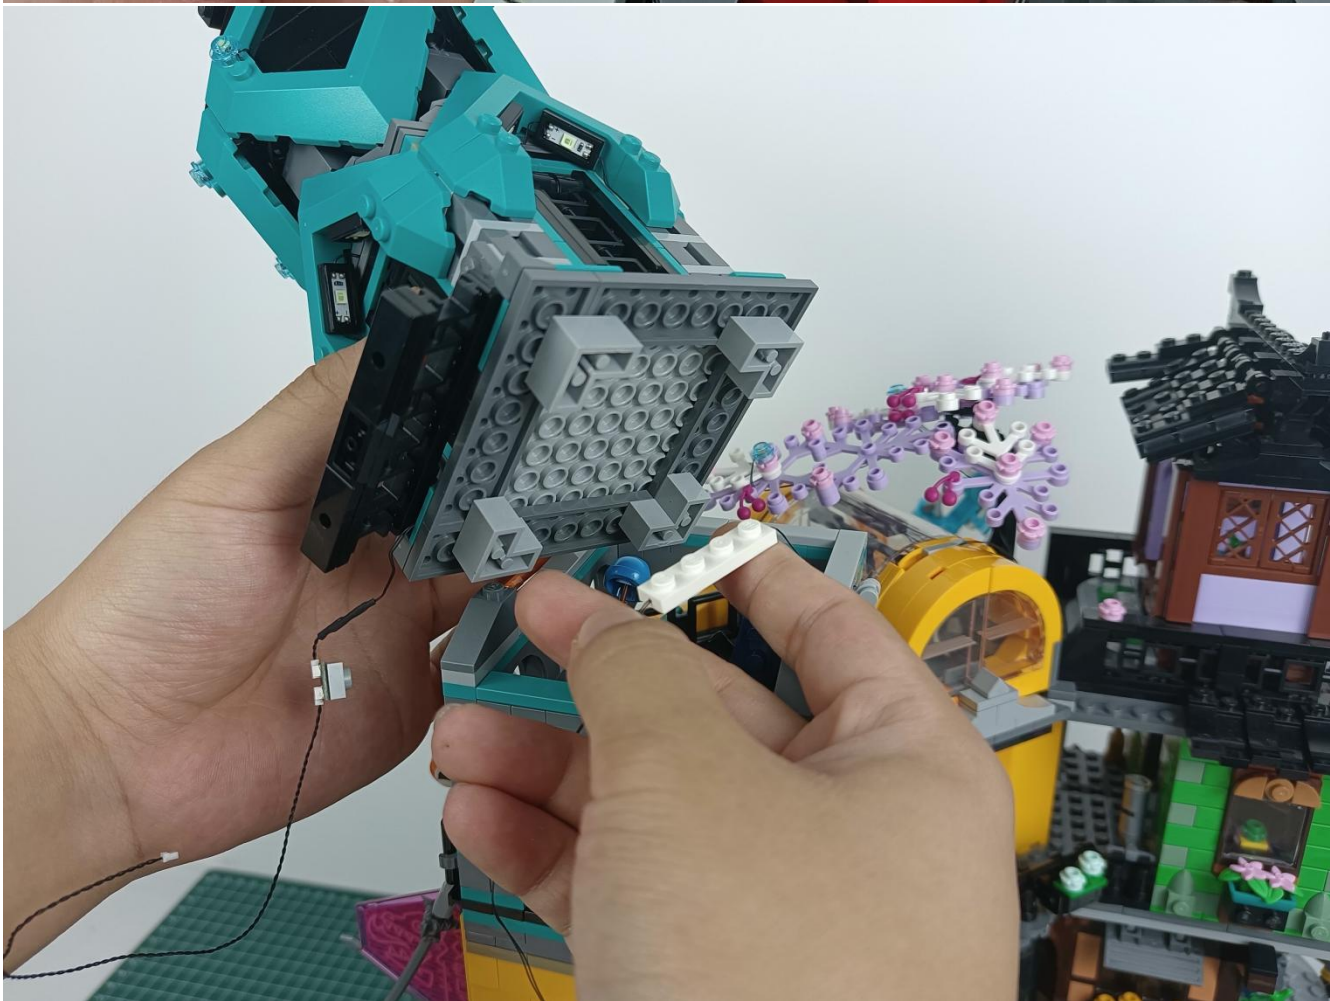

Please be careful when installing since the lamp thread is slender. Cannot be pressed against the raised position of the building block. It should pass along the gap, otherwise the lamp wire will be pinched.

Step 2 : Installation

start installation:

Complete install and plug in the power to try it.

Above creative ideas and instructions are provide by our designers.

But we treasure your suggestions or opinions on below.