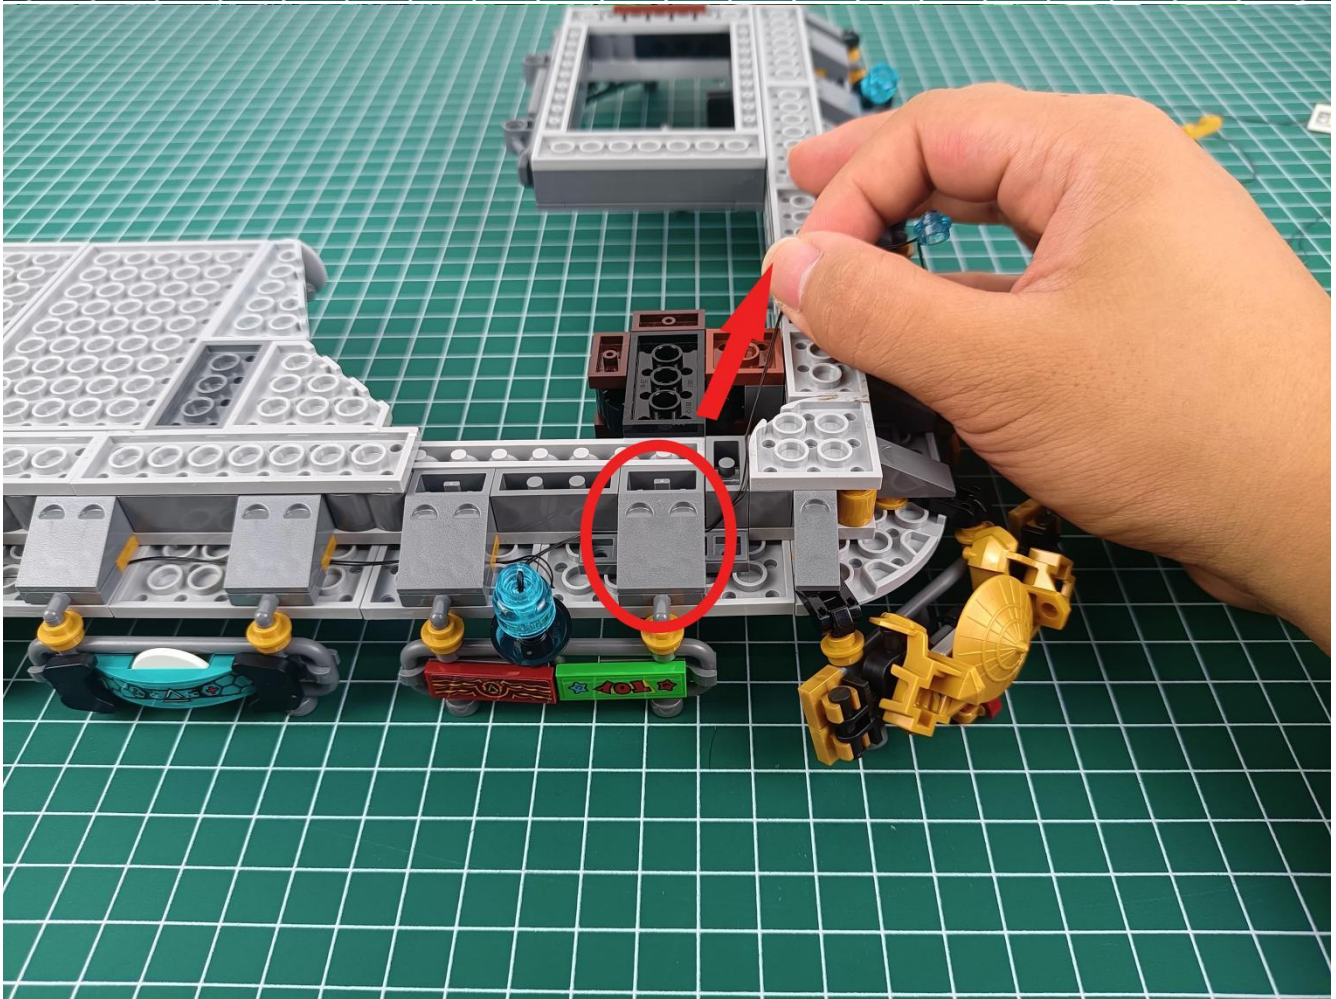

Connect the USB power cord to the battery box.

Take out the 4 expansion boards from the No. 5 bag.

Please pay more attention and carefully using the connector for it is small. The “=” of the 2P interface is aligned with the “=” of the expansion board. The “=” on the expansion board refers to the two outside solder joints, not the two metal pins inside the jack.

Please be careful when installing since the lamp thread is slender. Cannot be pressed against the raised position of the building block. It should pass along the gap, otherwise the lamp wire will be pinched.

Step 2 : Installation

start installation:

Complete install and plug in the power to try it.

Above creative ideas and instructions are provide by our designers.

But we treasure your suggestions or opinions on below.