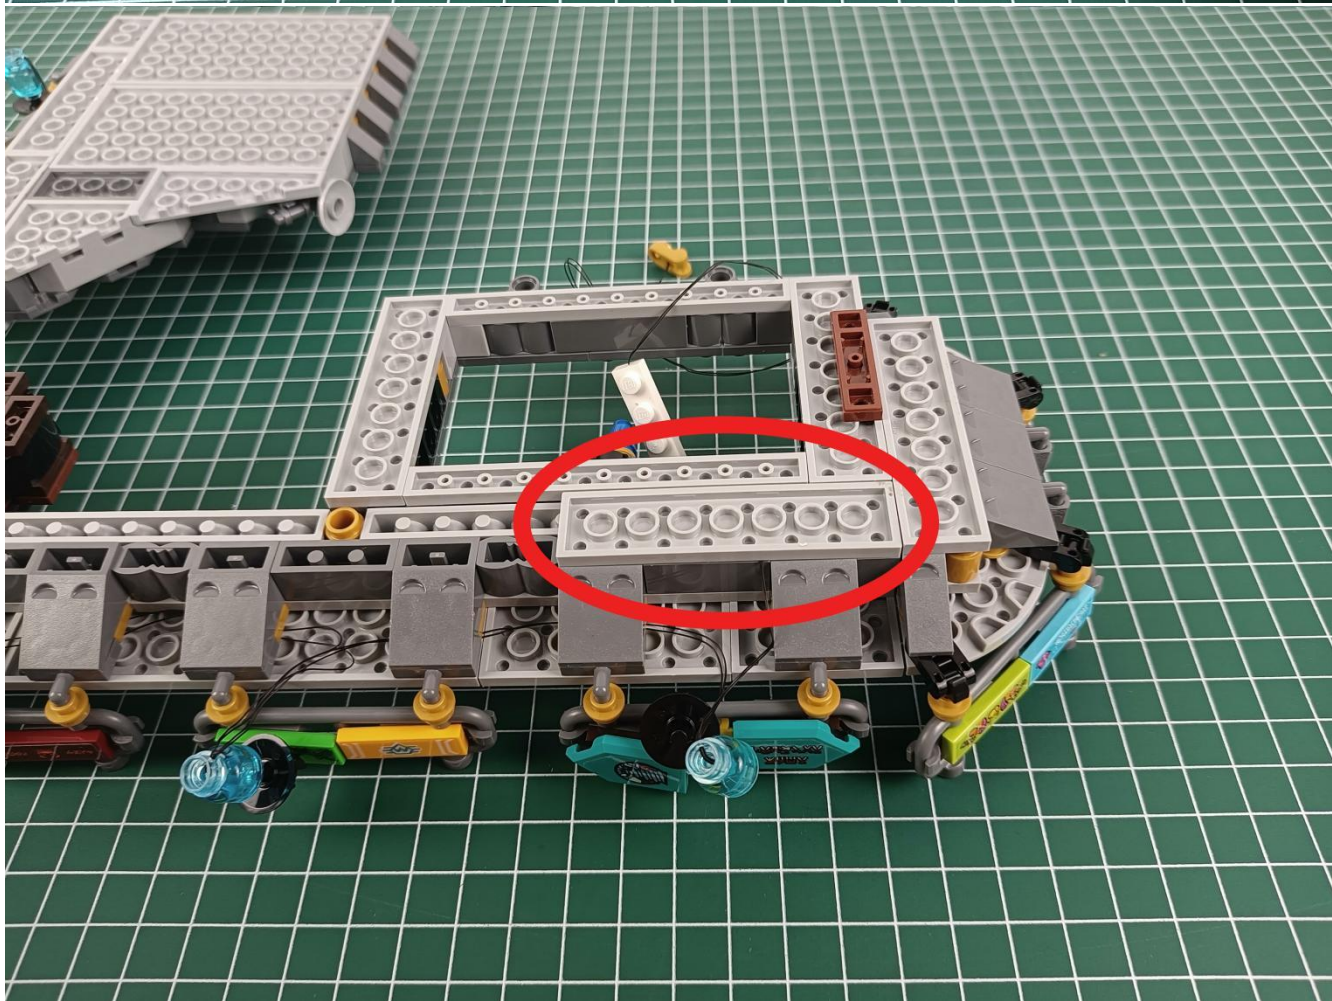

Connect the USB power cord to the battery box.

Take out the 4 expansion boards from the No. 5 bag.

Please pay more attention and carefully using the connector for it is small. The “=” of the 2P interface is aligned with the “=” of the expansion board. The “=” on the expansion board refers to the two outside solder joints, not the two metal pins inside the jack.

Please be careful when installing since the lamp thread is slender. Cannot be pressed against the raised position of the building block. It should pass along the gap, otherwise the lamp wire will be pinched.

Step 2 : Installation

start installation:

Complete install and plug in the power to try it.

Above creative ideas and instructions are provide by our designers.

But we treasure your suggestions or opinions on below.