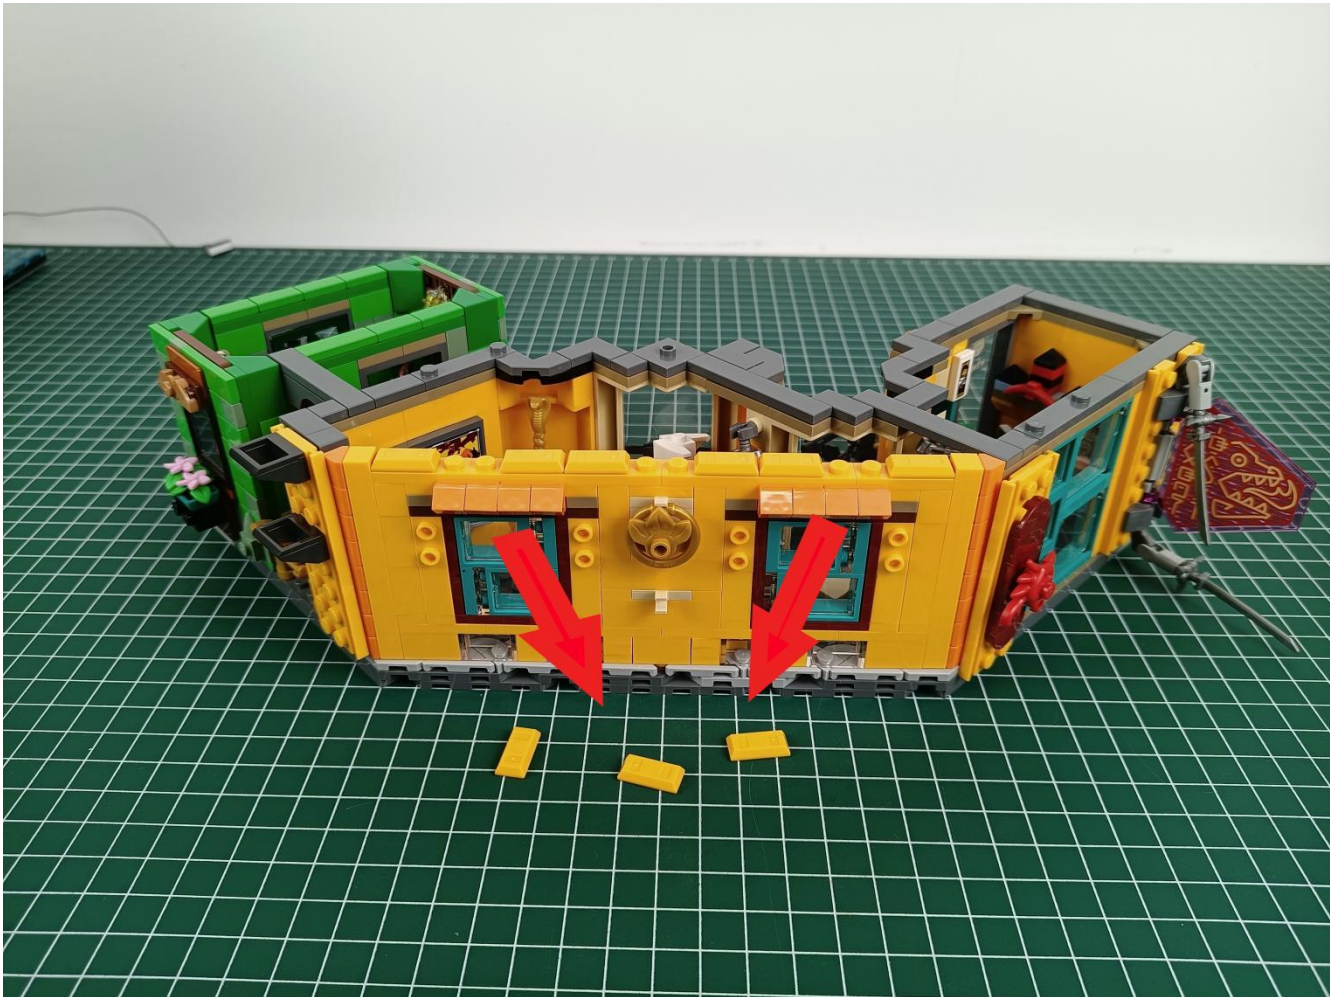

Connect the USB power cord to the battery box.

Take out the 4 expansion boards from the No. 5 bag.

Please pay more attention and carefully using the connector for it is small. The “=” of the 2P interface is aligned with the “=” of the expansion board. The “=” on the expansion board refers to the two outside solder joints, not the two metal pins inside the jack.

Please be careful when installing since the lamp thread is slender. Cannot be pressed against the raised position of the building block. It should pass along the gap, otherwise the lamp wire will be pinched.

Step 2 : Installation

start installation:

Complete install and plug in the power to try it.

Above creative ideas and instructions are provide by our designers.

But we treasure your suggestions or opinions on below.