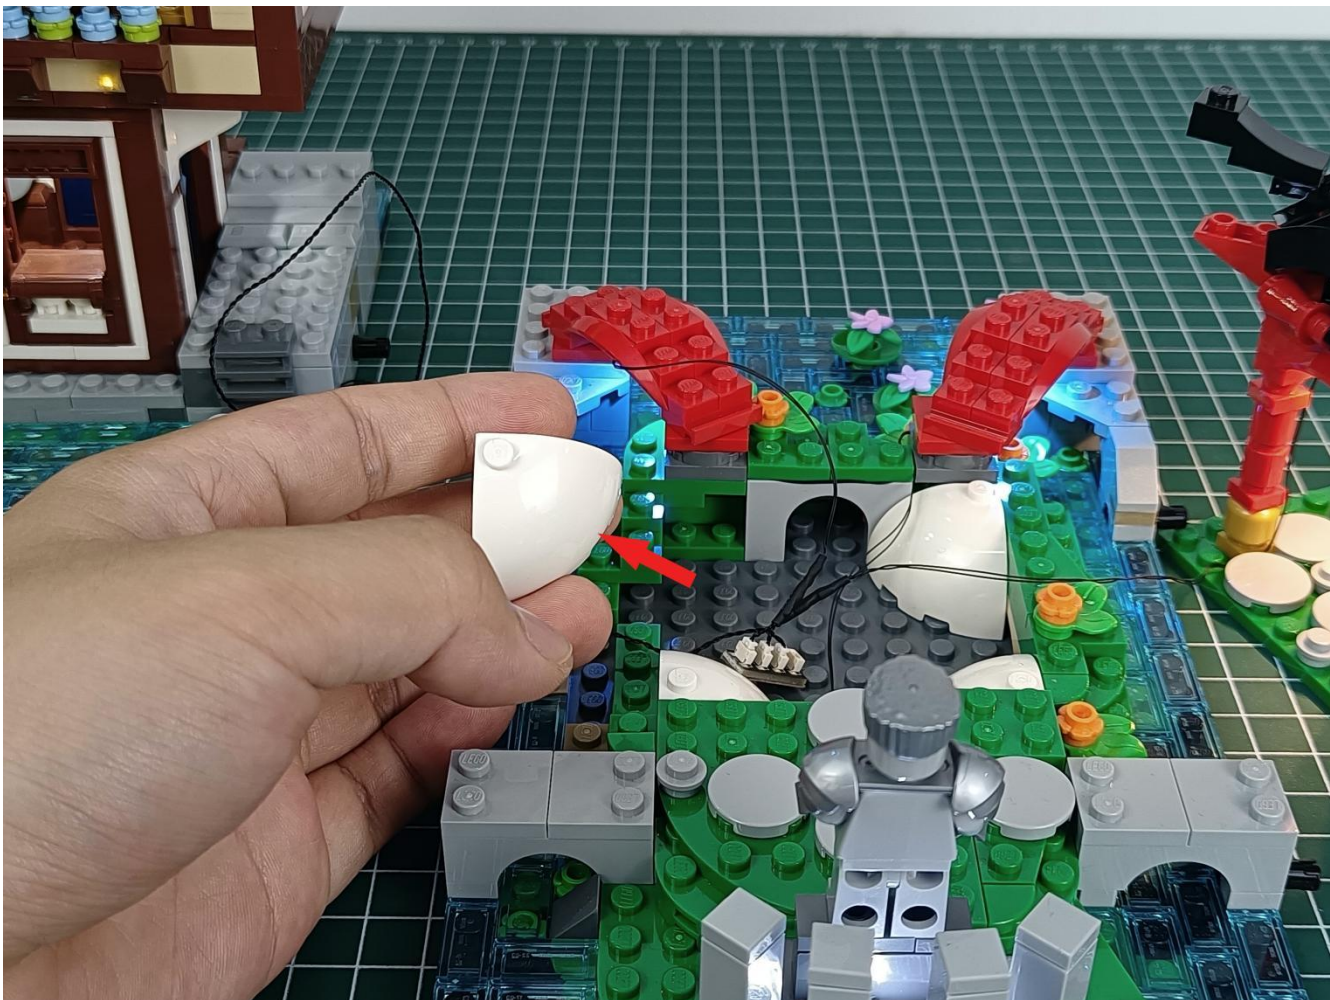

Please be careful when installing since the lamp thread is slender. Cannot be pressed against the raised position of the building block. It should pass along the gap, otherwise the lamp wire will be pinched.

Step 2 : Installation

start installation:

Complete install and plug in the power to try it.

Above creative ideas and instructions are provide by our designers.

But we treasure your suggestions or opinions on below.