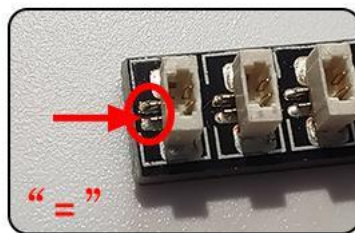

Let us start.

Step 1 : Test

Available power supply devices for USB power cord.

USB connectors to connect devices

This item have totally 7 packs included (one is a freebie battery box, not included battery).

Take out the accessories in the No. 6 bag (the parts used in this article are all samples, which are slightly different from the finished product, please forgive me).

Install the battery, pay attention to the positive and negative poles.

Connect the USB power cord to the battery box.

Take out the 4 expansion boards from the No. 5 bag.

Please pay more attention and carefully using the connector for it is small. The “=” of the 2P interface is aligned with the “=” of the expansion board. The “=” on the expansion board refers to the two outside solder joints, not the two metal pins inside the jack.

Tear off the seal on the expansion board and connect it to the port of the USB power cord.

Take out pack No.1 lighting kit.

Connect them to the expansion board.

Turn on the power and test the lighting. If there is any abnormality, please contact us in time.