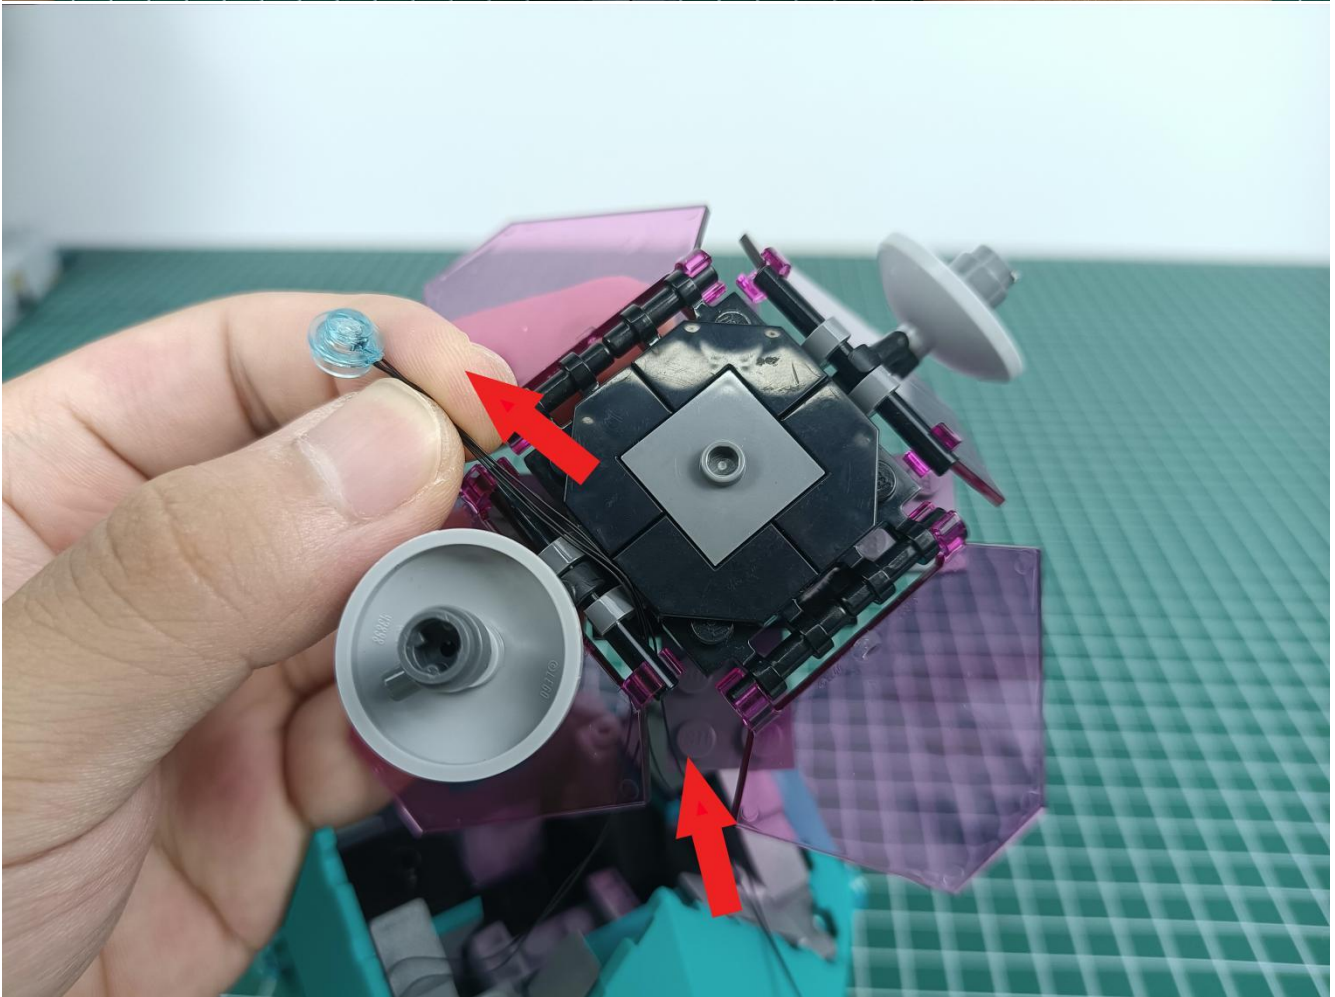

Please be careful when installing since the lamp thread is slender. Cannot be pressed against the raised position of the building block. It should pass along the gap, otherwise the lamp wire will be pinched.

Step 2 : Installation

start installation:

Complete install and plug in the power to try it.

Above creative ideas and instructions are provide by our designers.

But we treasure your suggestions or opinions on below.