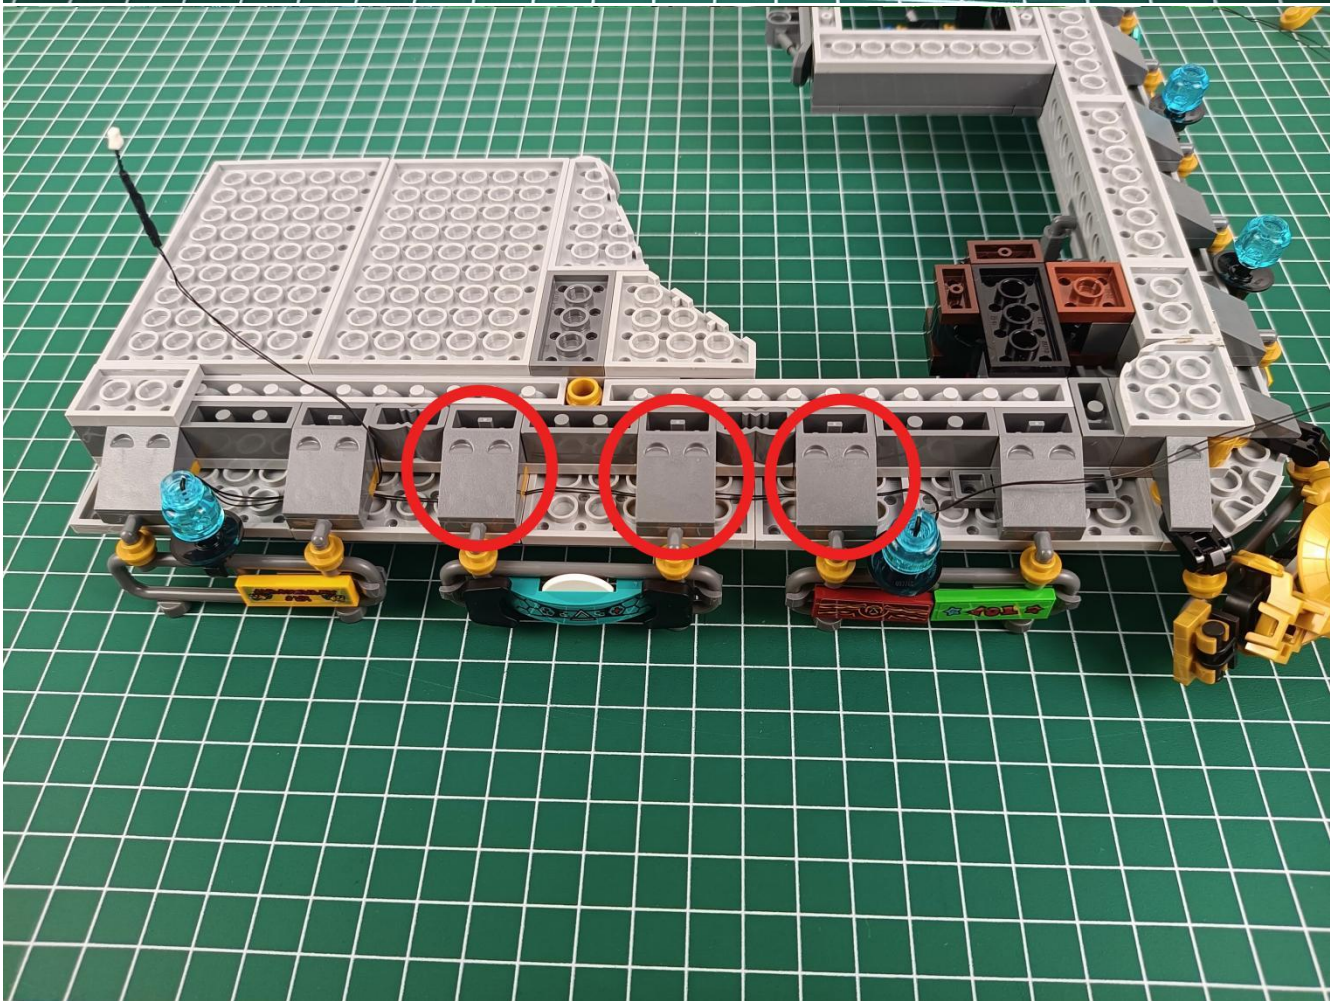

Connect the USB power cord to the battery box.

Take out the 4 expansion boards from the No. 5 bag.

Please pay more attention and carefully using the connector for it is small. The “=” of the 2P interface is aligned with the “=” of the expansion board. The “=” on the expansion board refers to the two outside solder joints, not the two metal pins inside the jack.

Please be careful when installing since the lamp thread is slender. Cannot be pressed against the raised position of the building block. It should pass along the gap, otherwise the lamp wire will be pinched.

Step 2 : Installation

start installation:

Complete install and plug in the power to try it.

Above creative ideas and instructions are provide by our designers.

But we treasure your suggestions or opinions on below.