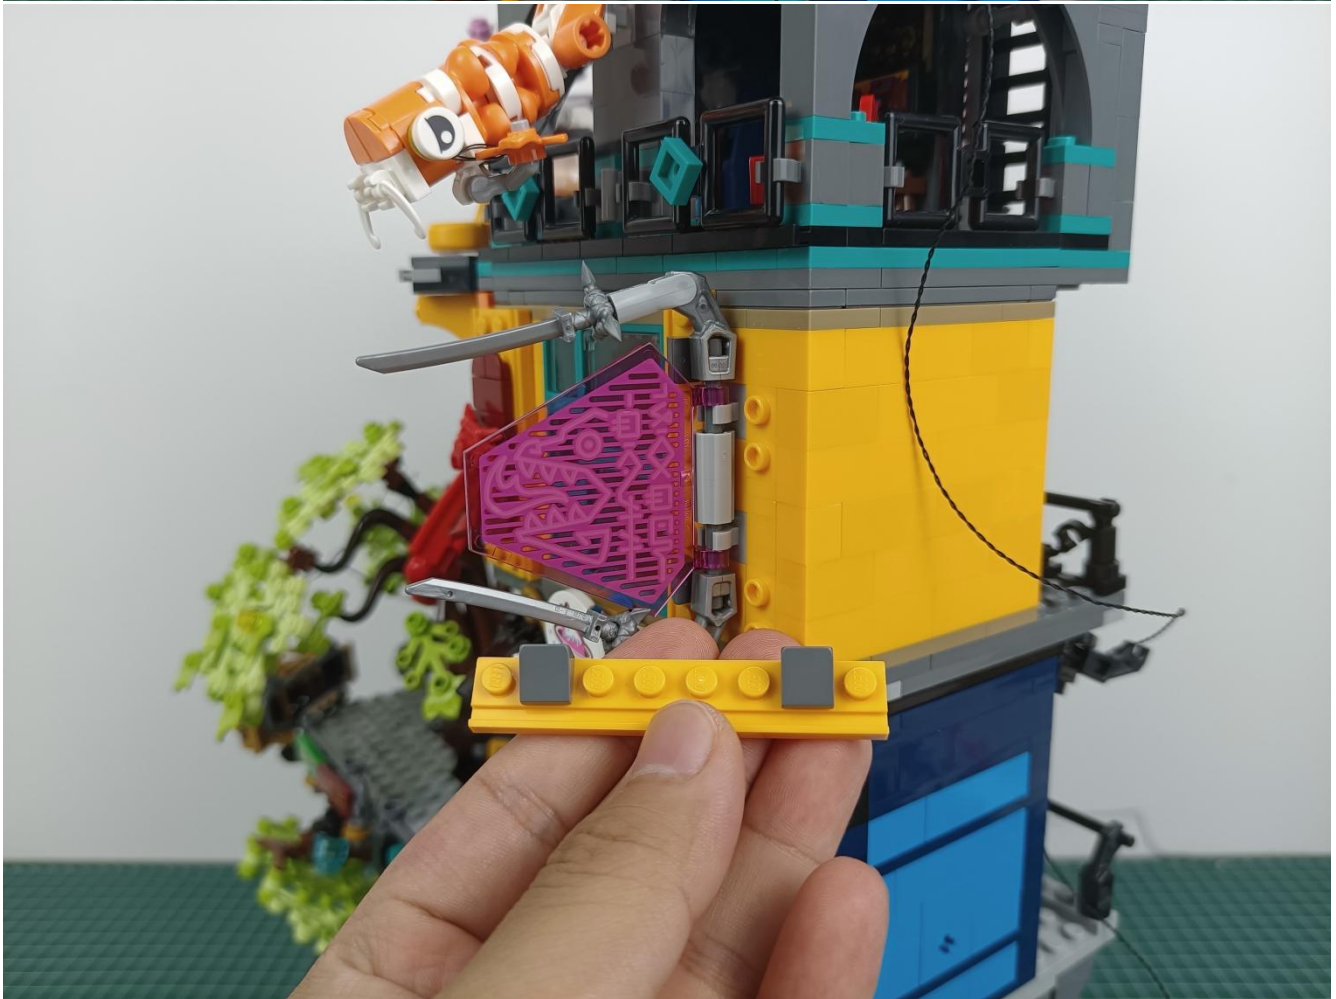

Please be careful when installing since the lamp thread is slender. Cannot be pressed against the raised position of the building block. It should pass along the gap, otherwise the lamp wire will be pinched.

Step 2 : Installation

start installation:

Complete install and plug in the power to try it.

Above creative ideas and instructions are provide by our designers.

But we treasure your suggestions or opinions on below.