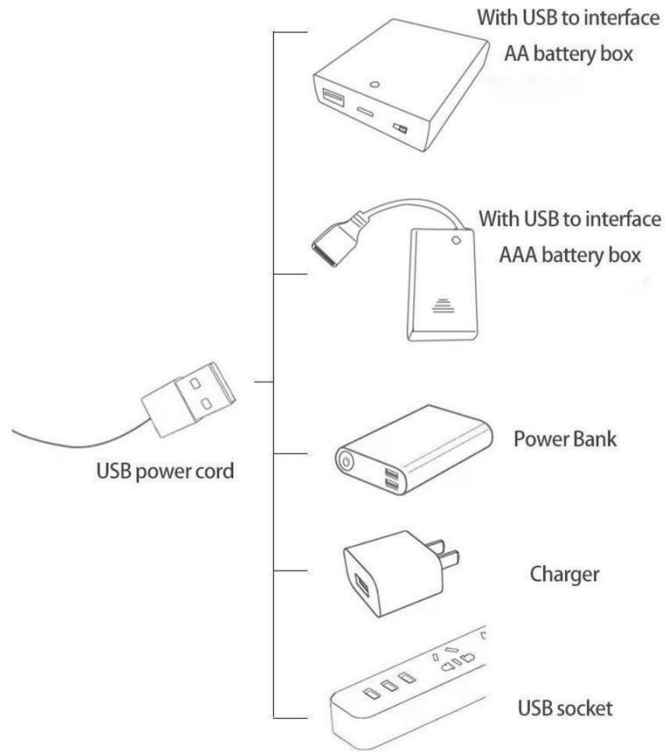

71741 NINJAGO City Gardens

LED lighting Kit (Remote Control Version)

LG25/GC25

Instructions for installing this kit:

Please follow below two parts to finish the installation of the lighting

Step 1 : Test

Step 2 : Installation

Let us start.

Step 1 : Test

Available power supply devices for USB power cord.

USB connectors to connect devices

This item have totally 7 packs included (one is a freebie battery box, not included battery).

Connect the USB power cord to the battery box.

Take out the 4 expansion boards from the No. 5 bag.

Please pay more attention and carefully using the connector for it is small. The “=” of the 2P interface is aligned with the “=” of the expansion board. The “=” on the expansion board refers to the two outside solder joints, not the two metal pins inside the jack.

Tear off the seal on the expansion board and connect it to the port of the USB power cord.

Take out pack No.1 lighting kit.

Connect them to the expansion board.

Turn on the power and test the lighting. If there is any abnormality, please contact us in time.