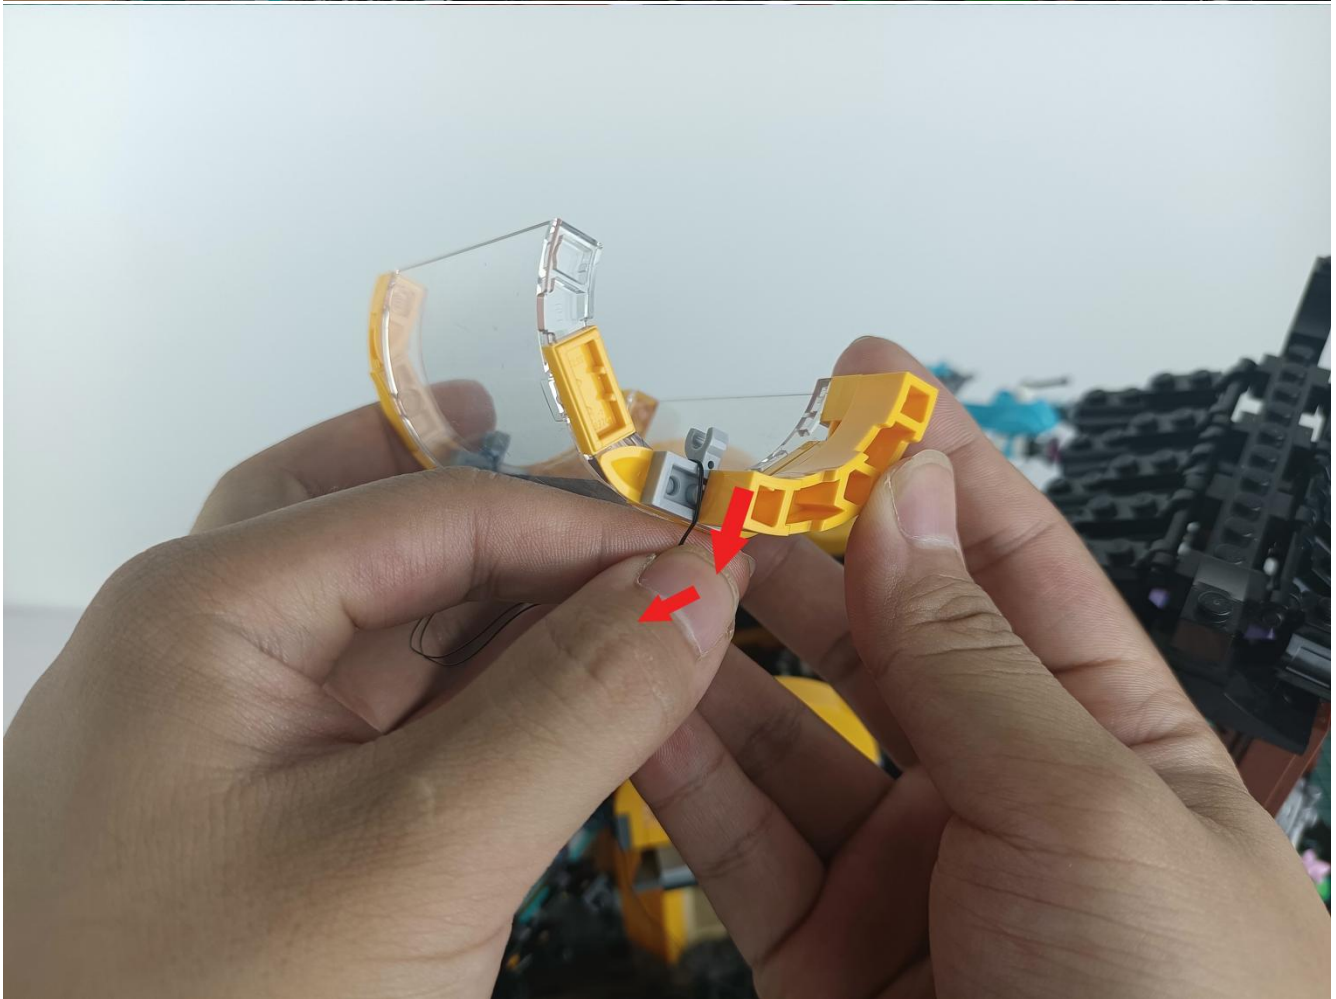

Connect the USB power cord to the battery box.

Take out the 4 expansion boards from the No. 5 bag.

Please pay more attention and carefully using the connector for it is small. The “=” of the 2P interface is aligned with the “=” of the expansion board. The “=” on the expansion board refers to the two outside solder joints, not the two metal pins inside the jack.

Please be careful when installing since the lamp thread is slender. Cannot be pressed against the raised position of the building block. It should pass along the gap, otherwise the lamp wire will be pinched.

Step 2 : Installation

start installation:

Complete install and plug in the power to try it.

Above creative ideas and instructions are provide by our designers.

But we treasure your suggestions or opinions on below.