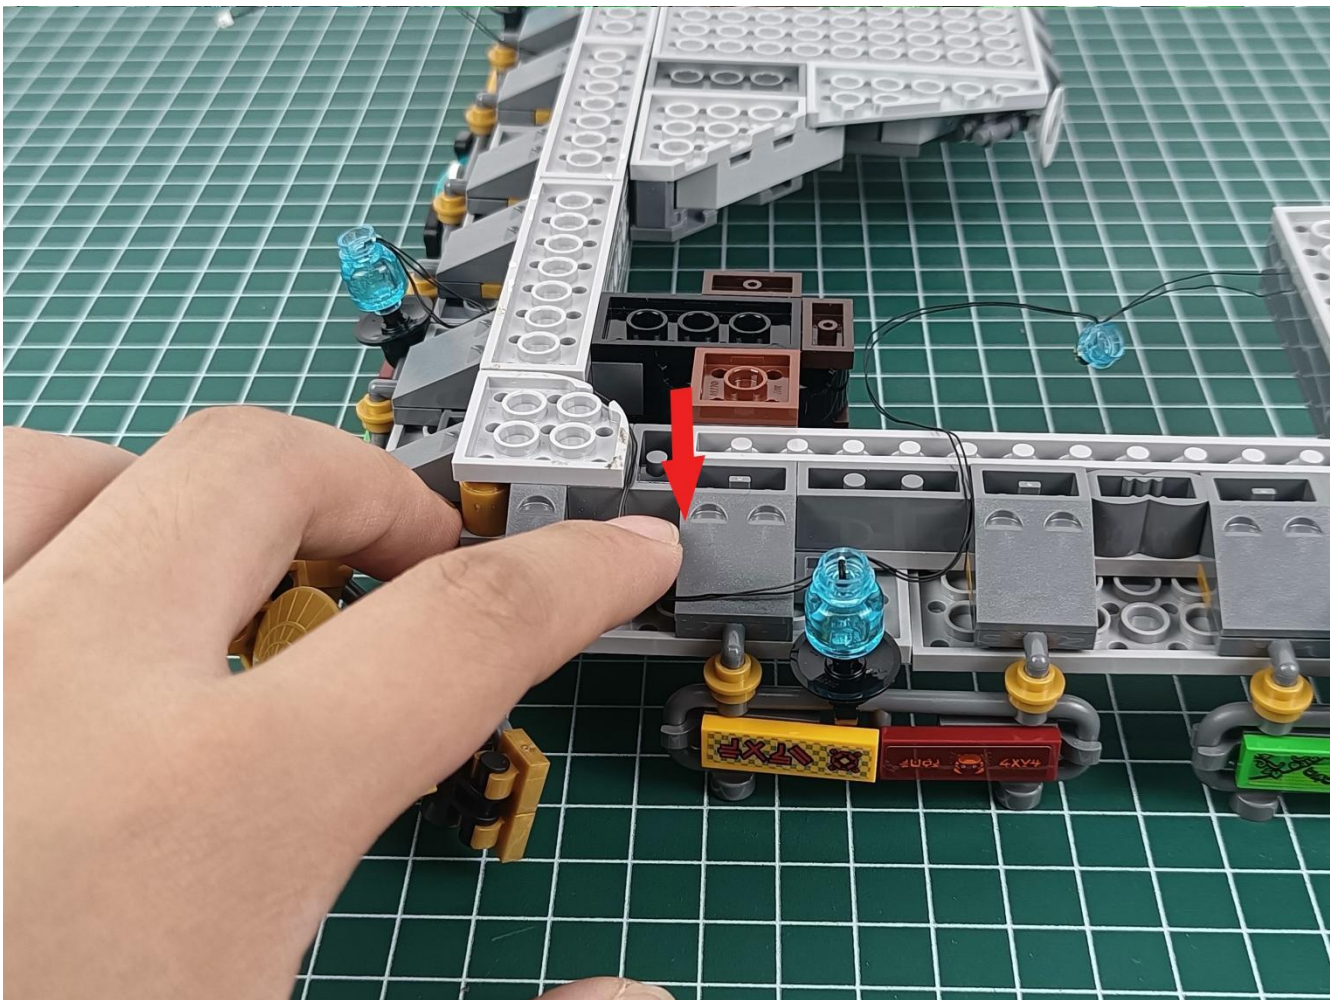

Please be careful when installing since the lamp thread is slender. Cannot be pressed against the raised position of the building block. It should pass along the gap, otherwise the lamp wire will be pinched.

Step 2 : Installation

start installation:

Complete install and plug in the power to try it.

Above creative ideas and instructions are provide by our designers.

But we treasure your suggestions or opinions on below.