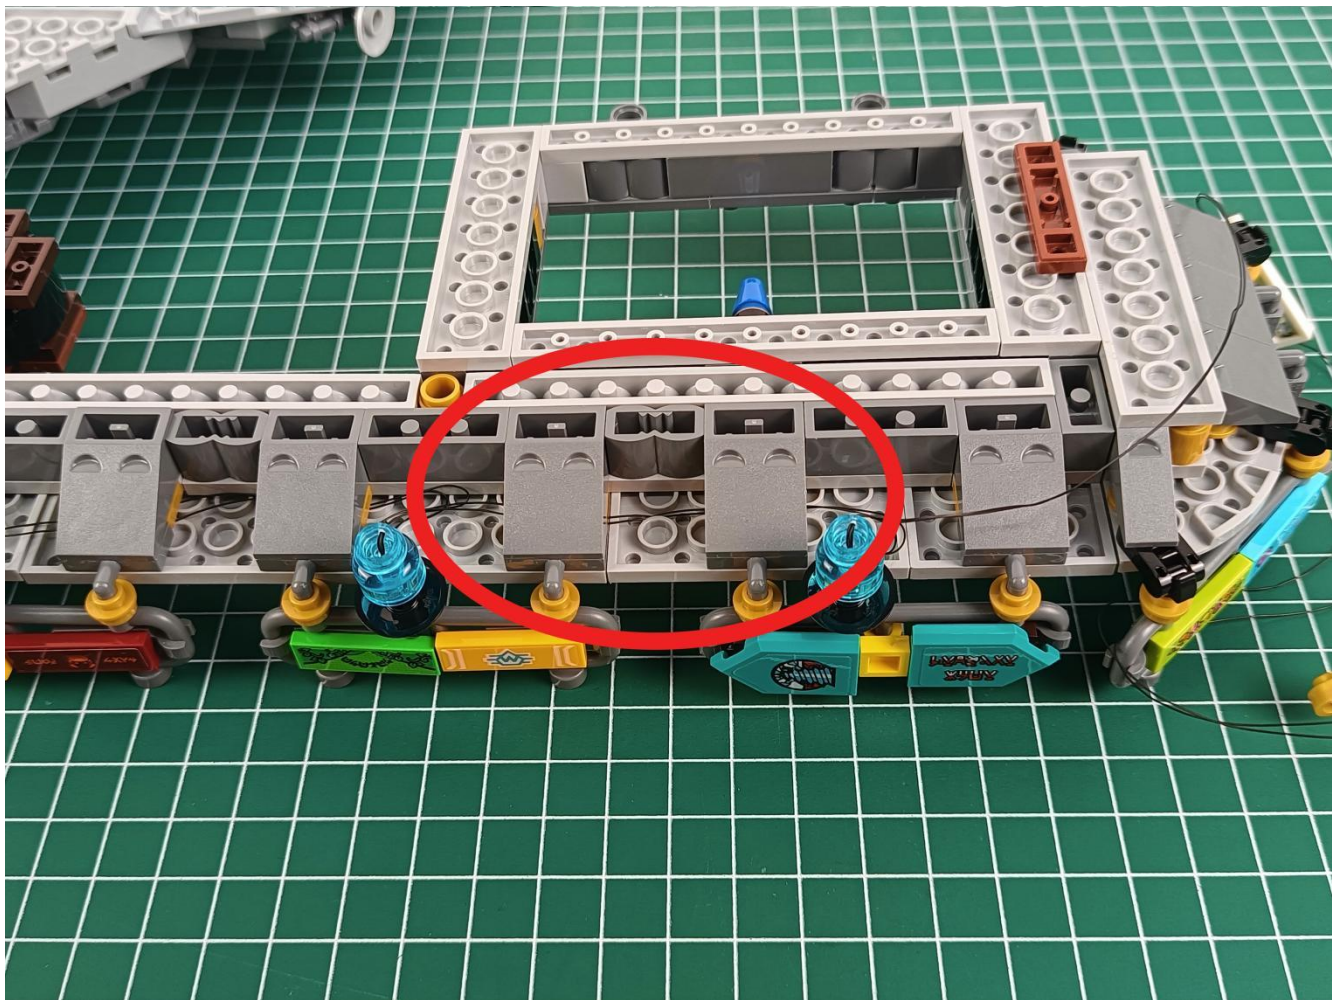

Connect the USB power cord to the battery box.

Take out the 4 expansion boards from the No. 5 bag.

Please pay more attention and carefully using the connector for it is small. The “=” of the 2P interface is aligned with the “=” of the expansion board. The “=” on the expansion board refers to the two outside solder joints, not the two metal pins inside the jack.

Please be careful when installing since the lamp thread is slender. Cannot be pressed against the raised position of the building block. It should pass along the gap, otherwise the lamp wire will be pinched.

Step 2 : Installation

start installation:

Complete install and plug in the power to try it.

Above creative ideas and instructions are provide by our designers.

But we treasure your suggestions or opinions on below.