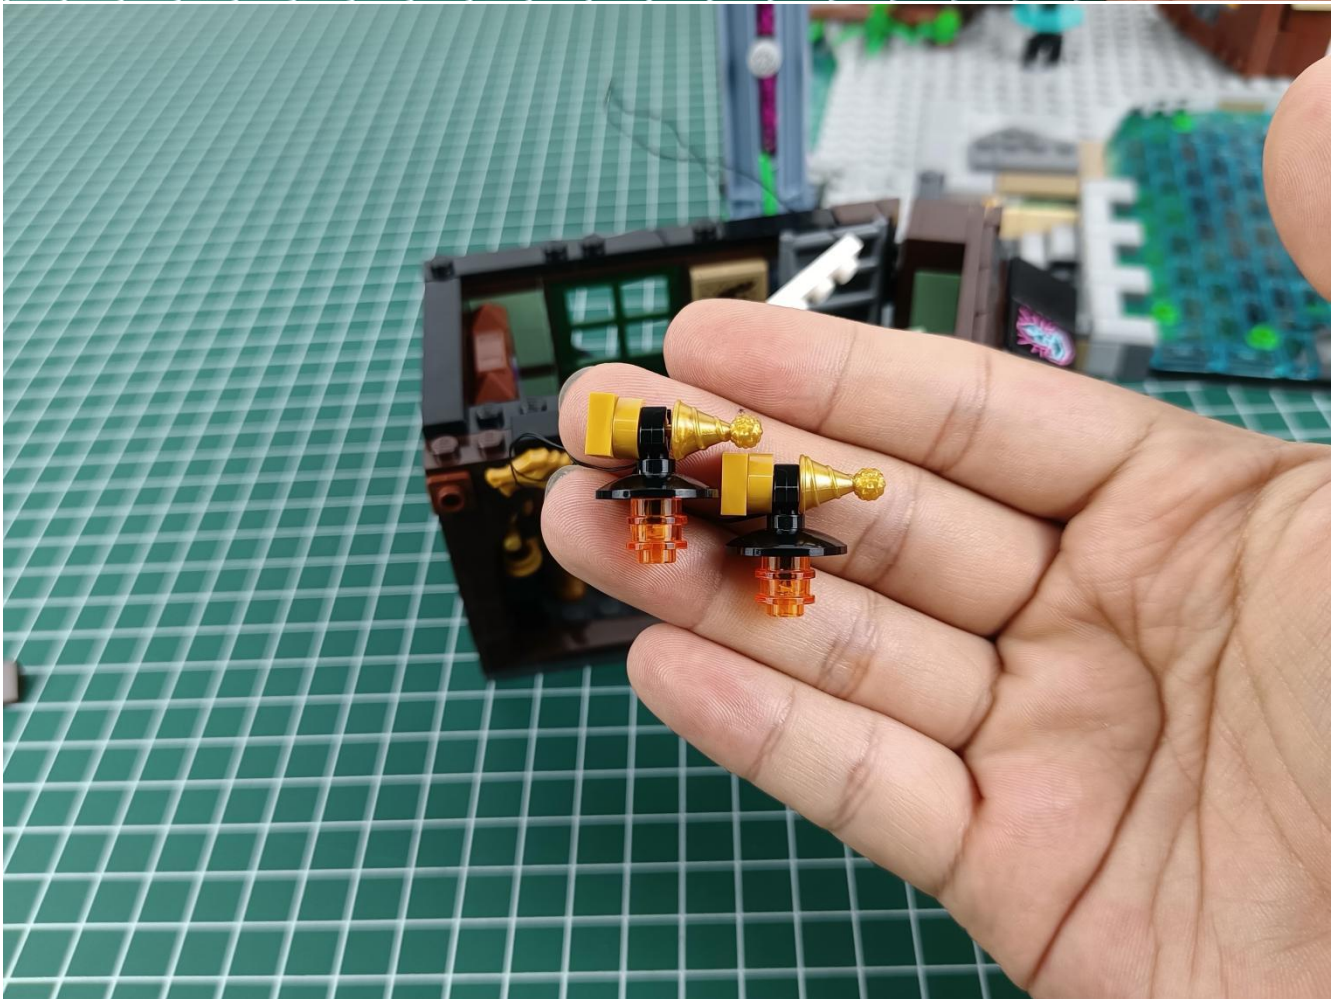

Connect the USB power cord to the battery box.

Take out the 4 expansion boards from the No. 5 bag.

Please pay more attention and carefully using the connector for it is small. The “=” of the 2P interface is aligned with the “=” of the expansion board. The “=” on the expansion board refers to the two outside solder joints, not the two metal pins inside the jack.

Please be careful when installing since the lamp thread is slender. Cannot be pressed against the raised position of the building block. It should pass along the gap, otherwise the lamp wire will be pinched.

Step 2 : Installation

start installation:

Complete install and plug in the power to try it.

Above creative ideas and instructions are provide by our designers.

But we treasure your suggestions or opinions on below.