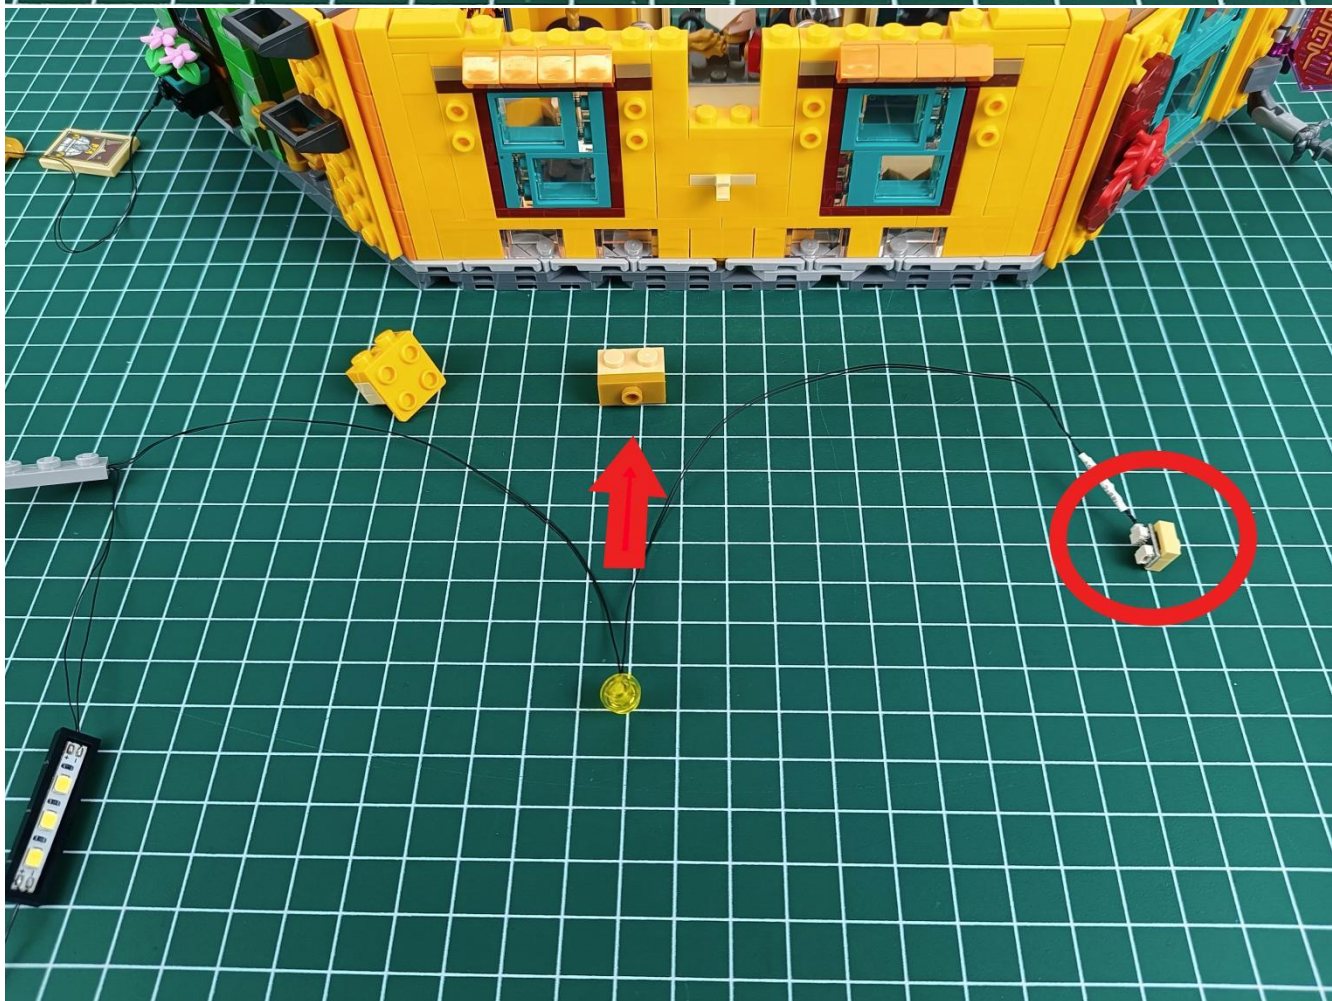

Connect the USB power cord to the battery box.

Take out the 4 expansion boards from the No. 5 bag.

Please pay more attention and carefully using the connector for it is small. The “=” of the 2P interface is aligned with the “=” of the expansion board. The “=” on the expansion board refers to the two outside solder joints, not the two metal pins inside the jack.

Please be careful when installing since the lamp thread is slender. Cannot be pressed against the raised position of the building block. It should pass along the gap, otherwise the lamp wire will be pinched.

Step 2 : Installation

start installation:

Complete install and plug in the power to try it.

Above creative ideas and instructions are provide by our designers.

But we treasure your suggestions or opinions on below.