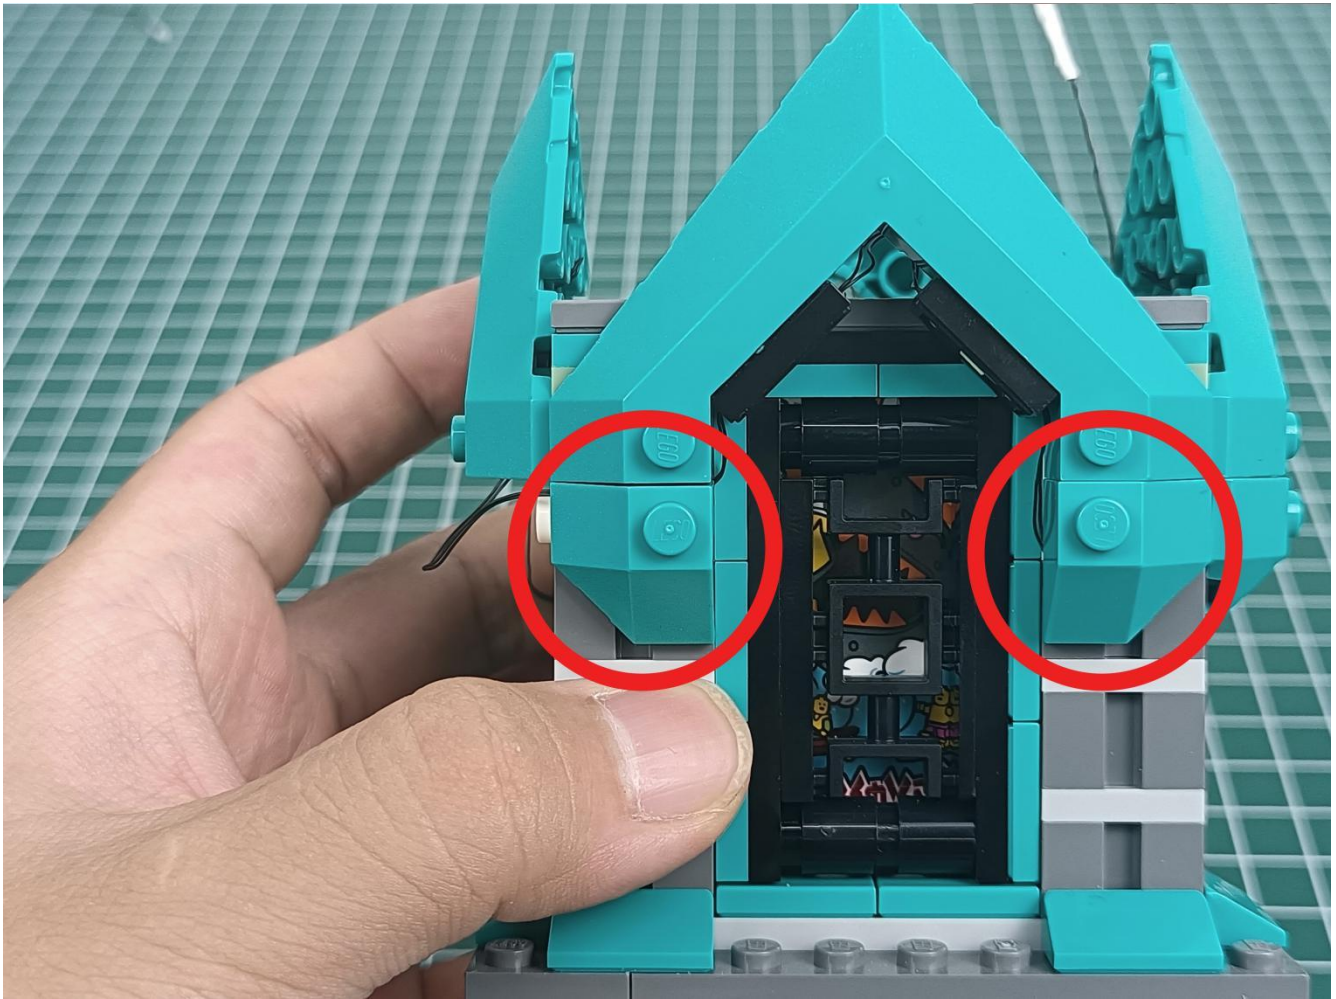

Connect the USB power cord to the battery box.

Take out the 4 expansion boards from the No. 5 bag.

Please pay more attention and carefully using the connector for it is small. The “=” of the 2P interface is aligned with the “=” of the expansion board. The “=” on the expansion board refers to the two outside solder joints, not the two metal pins inside the jack.

Please be careful when installing since the lamp thread is slender. Cannot be pressed against the raised position of the building block. It should pass along the gap, otherwise the lamp wire will be pinched.

Step 2 : Installation

start installation:

Complete install and plug in the power to try it.

Above creative ideas and instructions are provide by our designers.

But we treasure your suggestions or opinions on below.