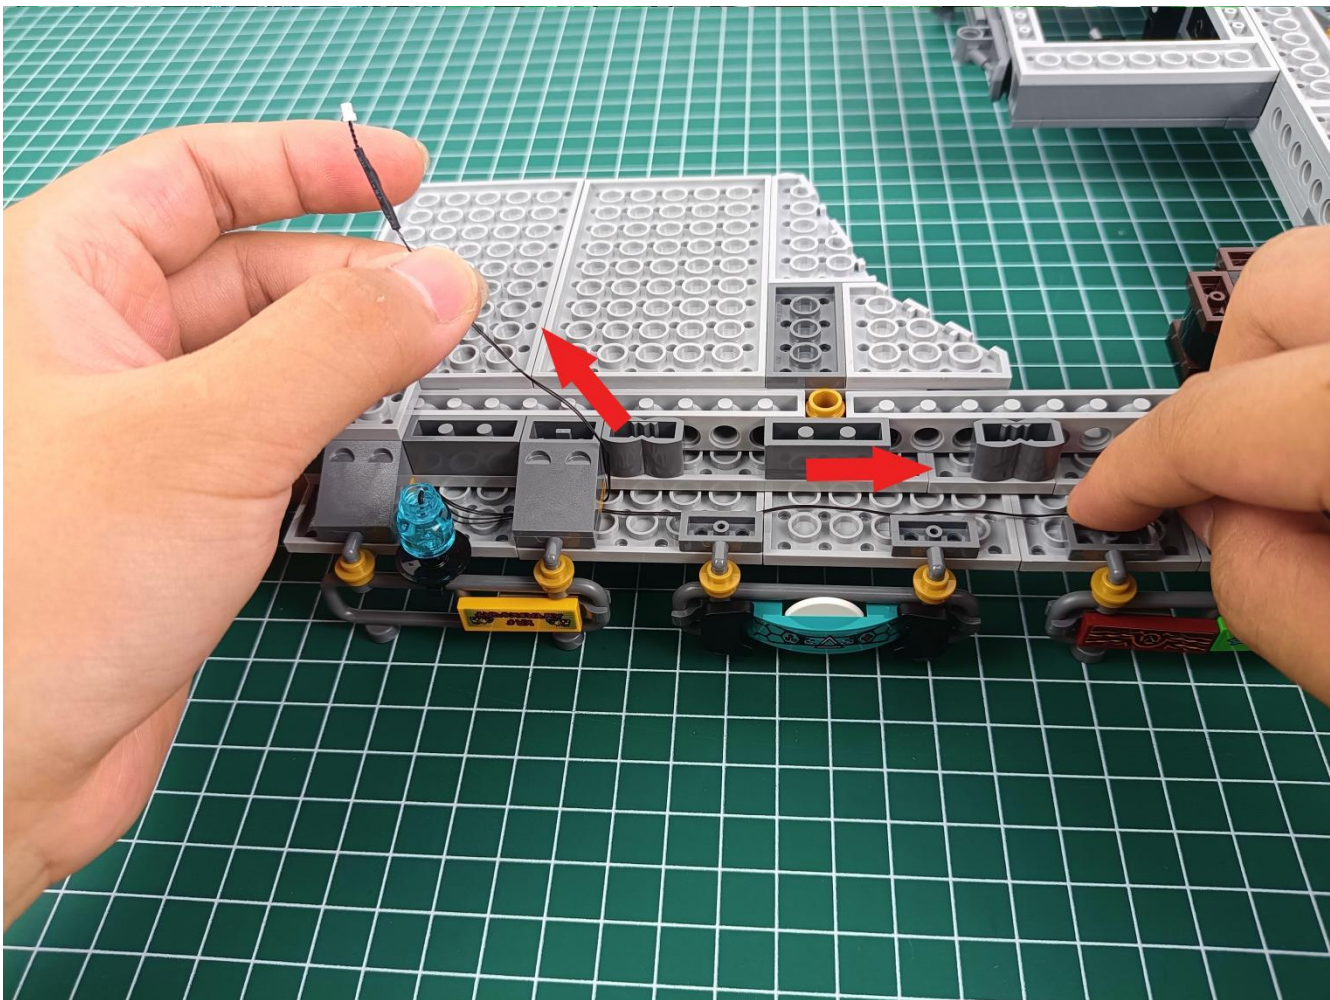

Please be careful when installing since the lamp thread is slender. Cannot be pressed against the raised position of the building block. It should pass along the gap, otherwise the lamp wire will be pinched.

Step 2 : Installation

start installation:

Complete install and plug in the power to try it.

Above creative ideas and instructions are provide by our designers.

But we treasure your suggestions or opinions on below.