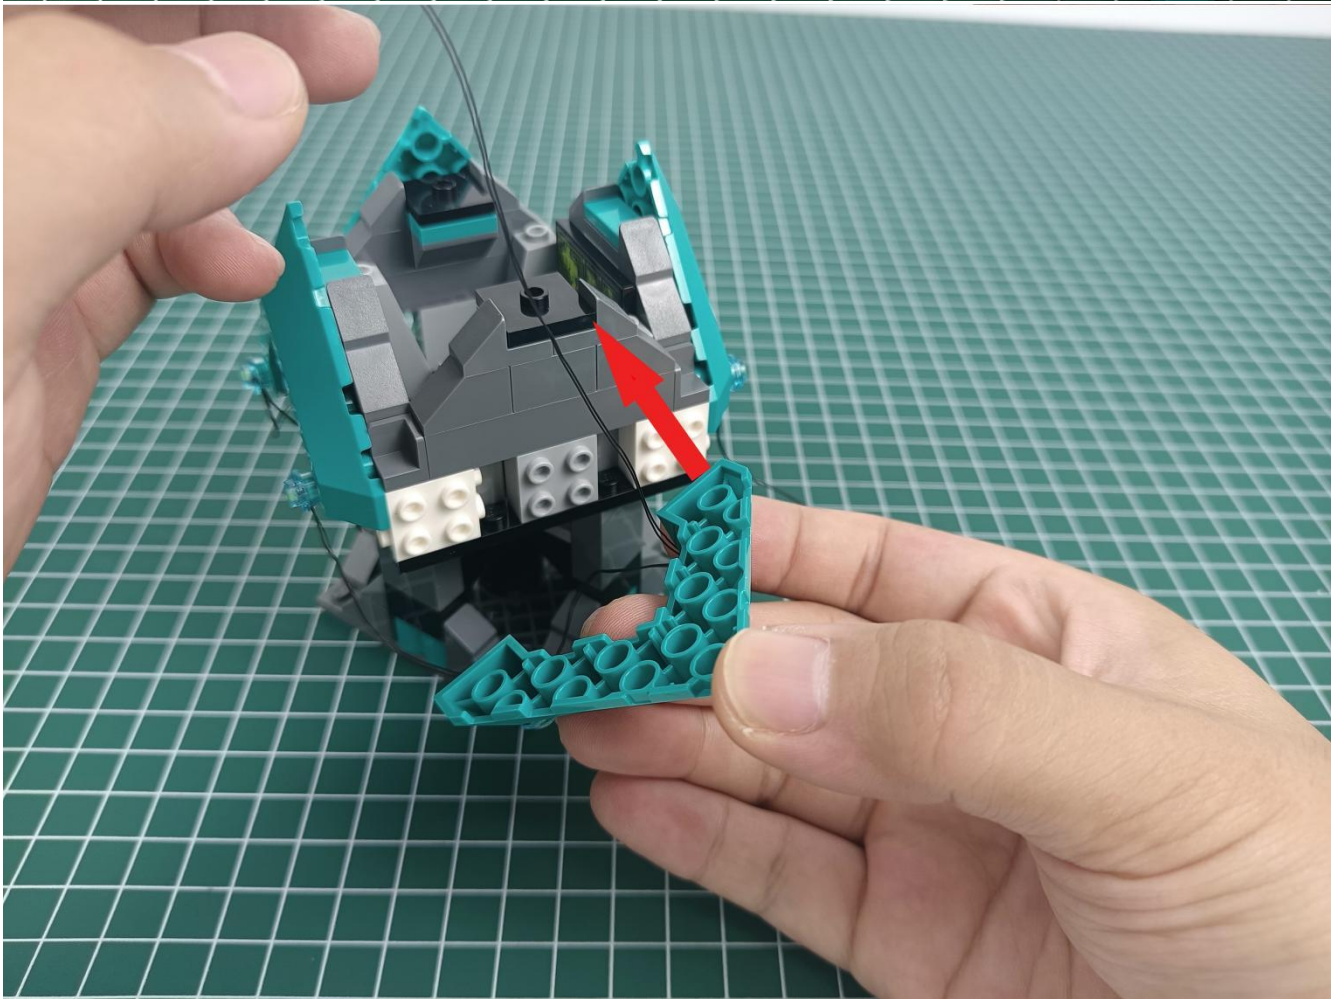

Please be careful when installing since the lamp thread is slender. Cannot be pressed against the raised position of the building block. It should pass along the gap, otherwise the lamp wire will be pinched.

Step 2 : Installation

start installation:

Complete install and plug in the power to try it.

Above creative ideas and instructions are provide by our designers.

But we treasure your suggestions or opinions on below.