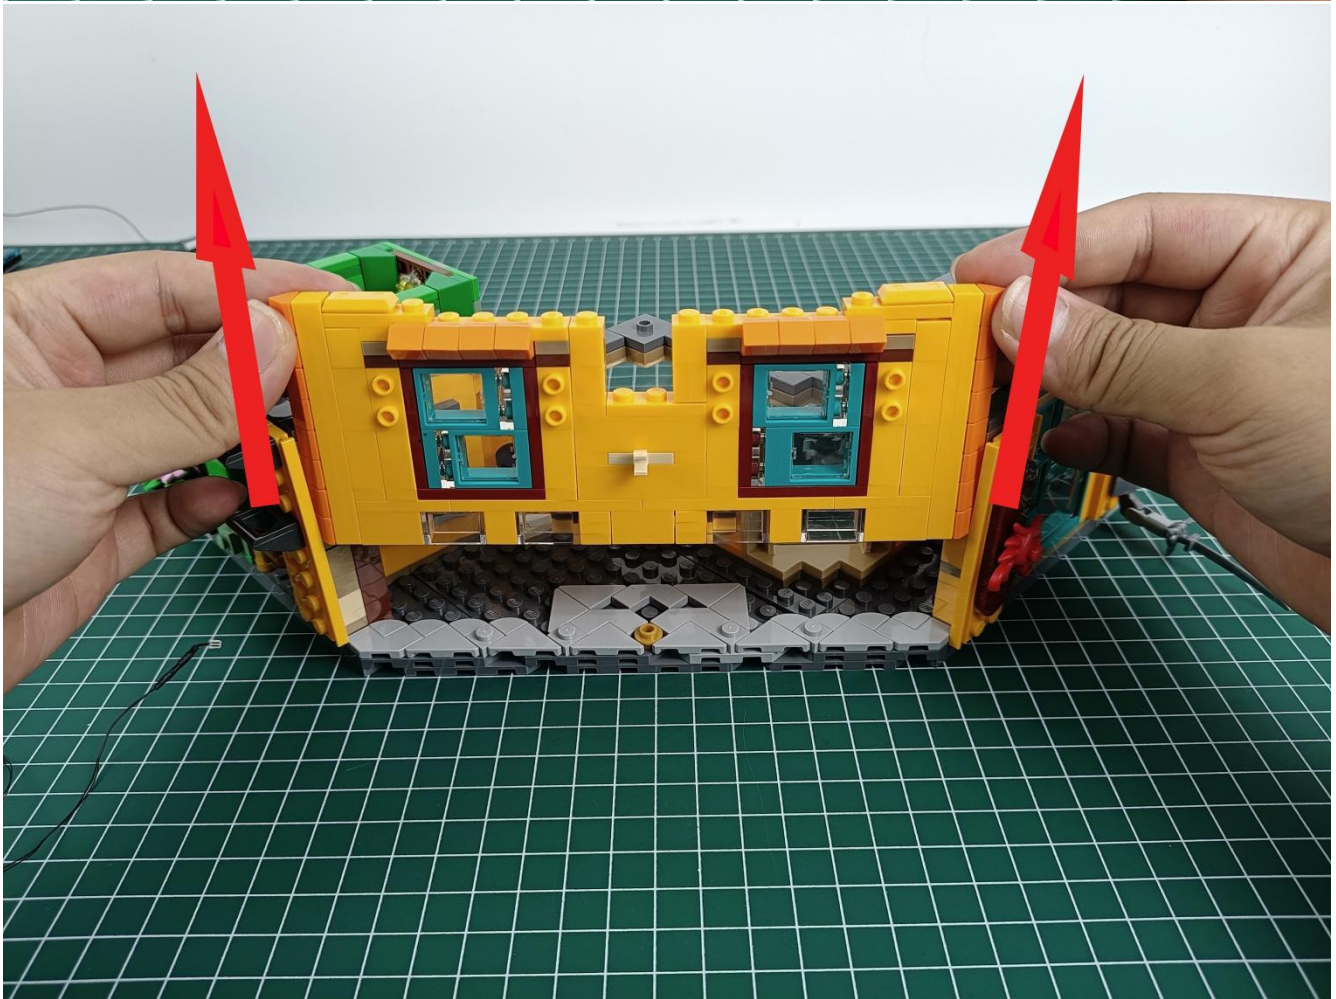

Connect the USB power cord to the battery box.

Take out the 4 expansion boards from the No. 5 bag.

Please pay more attention and carefully using the connector for it is small. The “=” of the 2P interface is aligned with the “=” of the expansion board. The “=” on the expansion board refers to the two outside solder joints, not the two metal pins inside the jack.

Please be careful when installing since the lamp thread is slender. Cannot be pressed against the raised position of the building block. It should pass along the gap, otherwise the lamp wire will be pinched.

Step 2 : Installation

start installation:

Complete install and plug in the power to try it.

Above creative ideas and instructions are provide by our designers.

But we treasure your suggestions or opinions on below.