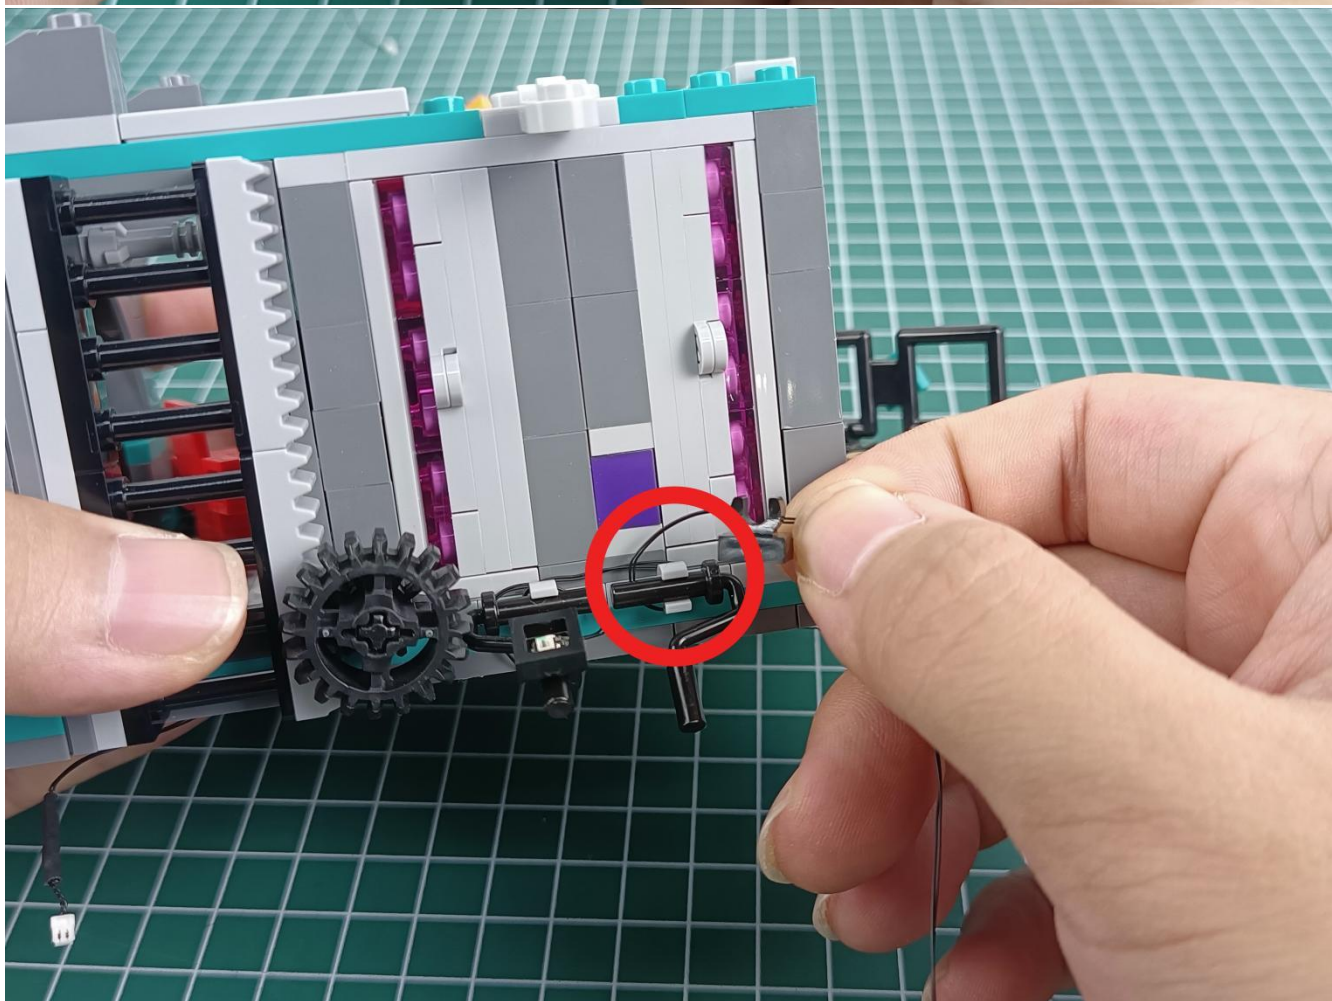

Connect the USB power cord to the battery box.

Take out the 4 expansion boards from the No. 5 bag.

Please pay more attention and carefully using the connector for it is small. The “=” of the 2P interface is aligned with the “=” of the expansion board. The “=” on the expansion board refers to the two outside solder joints, not the two metal pins inside the jack.

Please be careful when installing since the lamp thread is slender. Cannot be pressed against the raised position of the building block. It should pass along the gap, otherwise the lamp wire will be pinched.

Step 2 : Installation

start installation:

Complete install and plug in the power to try it.

Above creative ideas and instructions are provide by our designers.

But we treasure your suggestions or opinions on below.