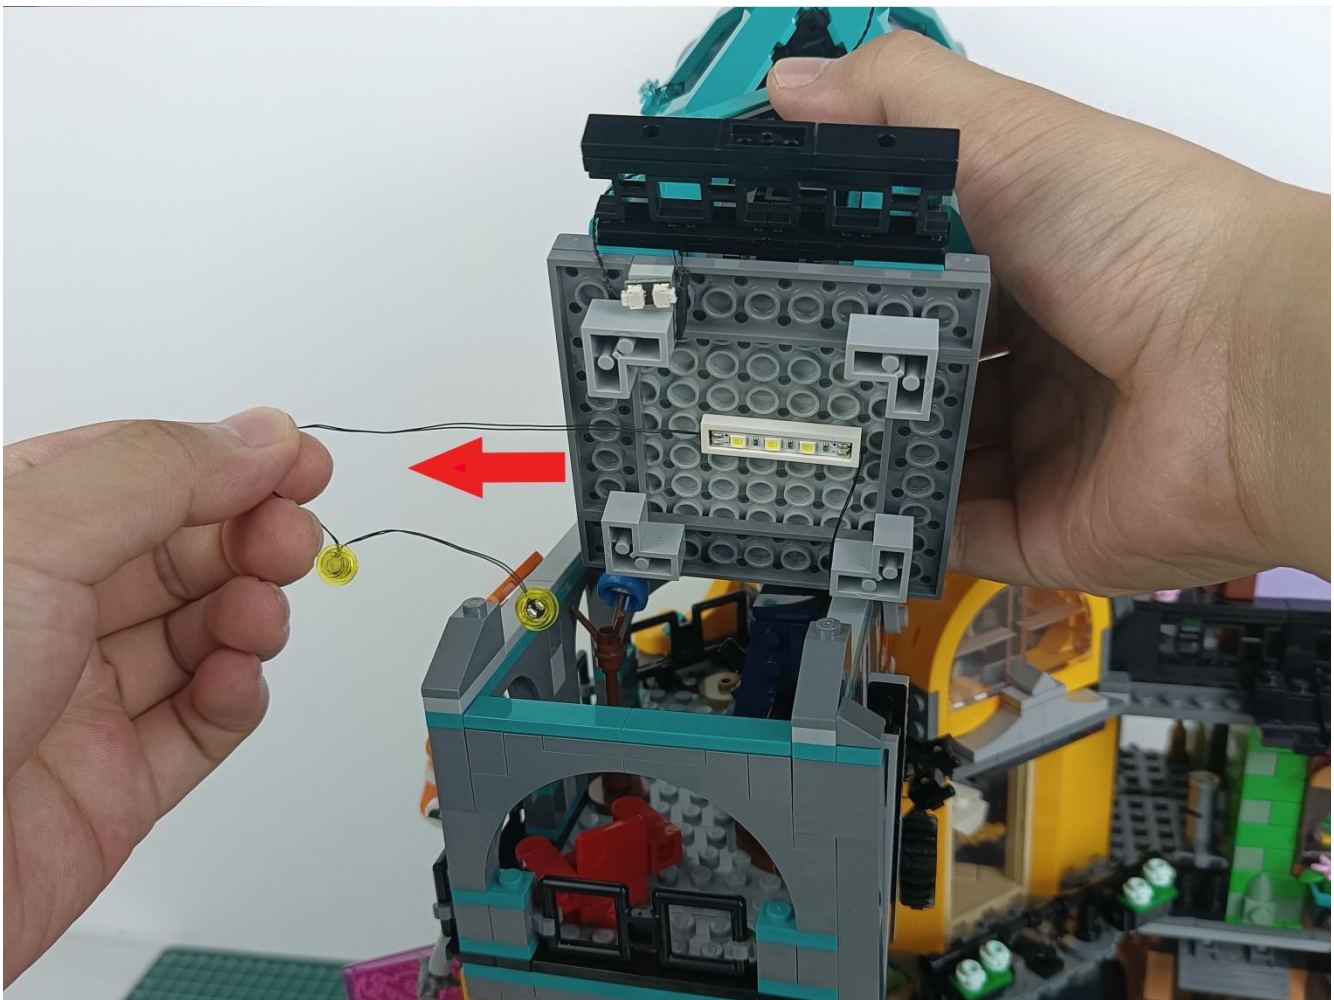

Connect the USB power cord to the battery box.

Take out the 4 expansion boards from the No. 5 bag.

Please pay more attention and carefully using the connector for it is small. The “=” of the 2P interface is aligned with the “=” of the expansion board. The “=” on the expansion board refers to the two outside solder joints, not the two metal pins inside the jack.

Please be careful when installing since the lamp thread is slender. Cannot be pressed against the raised position of the building block. It should pass along the gap, otherwise the lamp wire will be pinched.

Step 2 : Installation

start installation:

Complete install and plug in the power to try it.

Above creative ideas and instructions are provide by our designers.

But we treasure your suggestions or opinions on below.