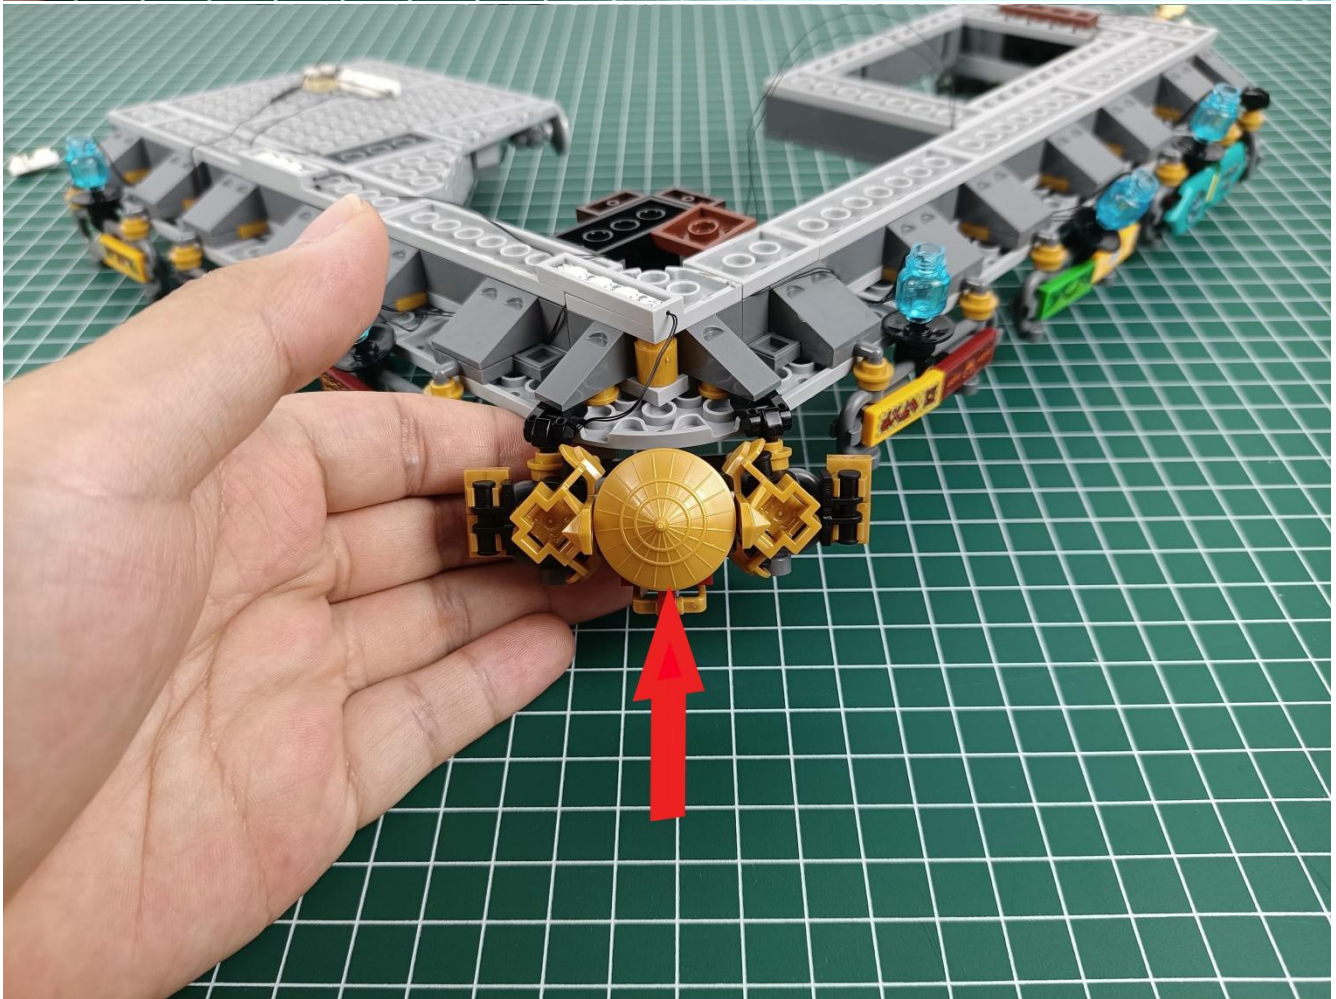

Please be careful when installing since the lamp thread is slender. Cannot be pressed against the raised position of the building block. It should pass along the gap, otherwise the lamp wire will be pinched.

Step 2 : Installation

start installation:

Complete install and plug in the power to try it.

Above creative ideas and instructions are provide by our designers.

But we treasure your suggestions or opinions on below.