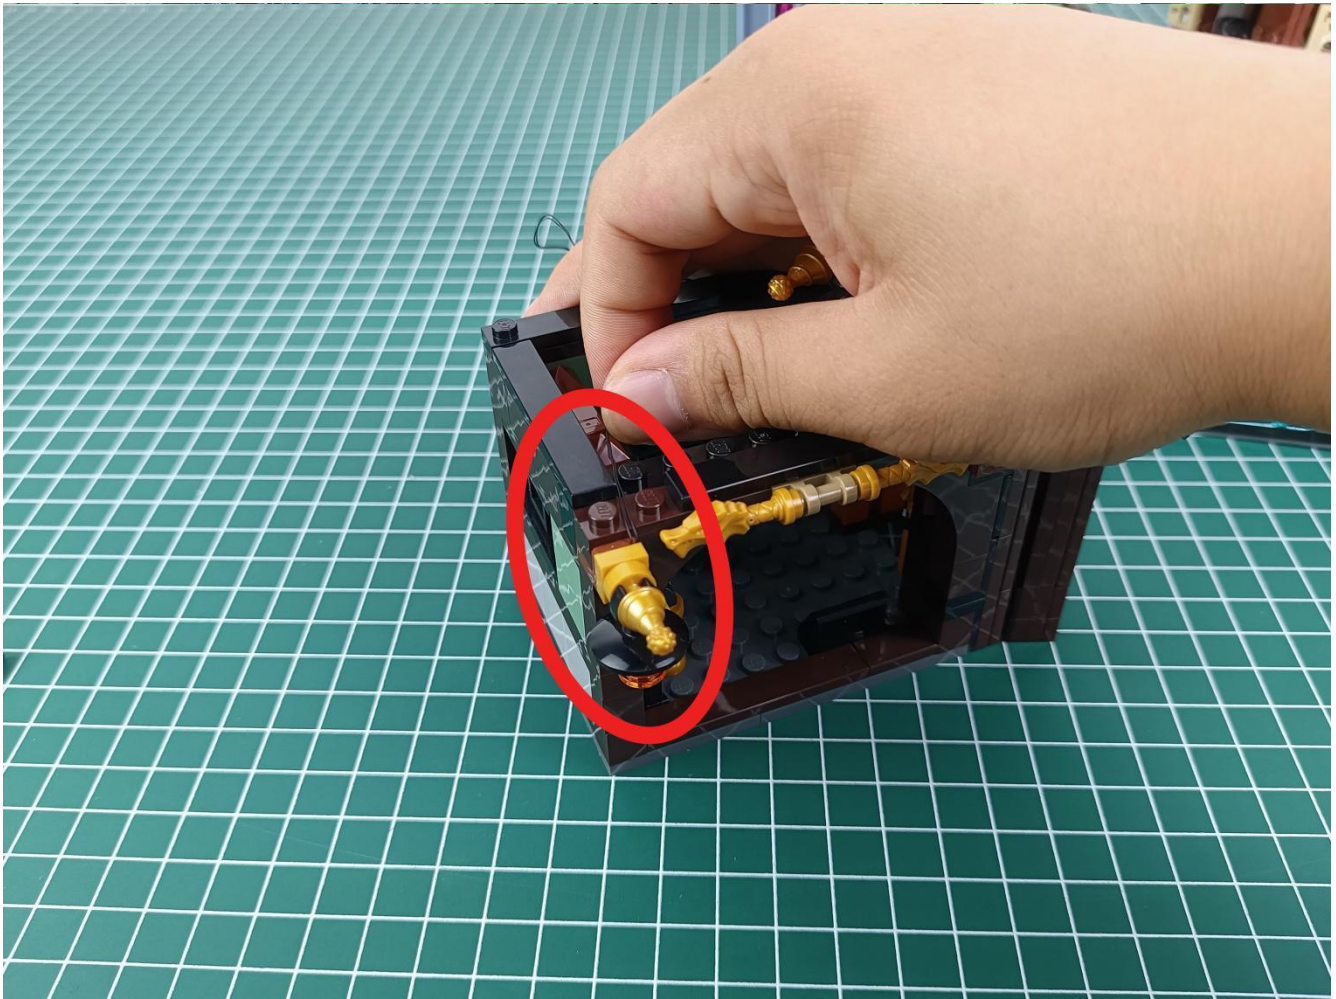

Please be careful when installing since the lamp thread is slender. Cannot be pressed against the raised position of the building block. It should pass along the gap, otherwise the lamp wire will be pinched.

Step 2 : Installation

start installation:

Complete install and plug in the power to try it.

Above creative ideas and instructions are provide by our designers.

But we treasure your suggestions or opinions on below.