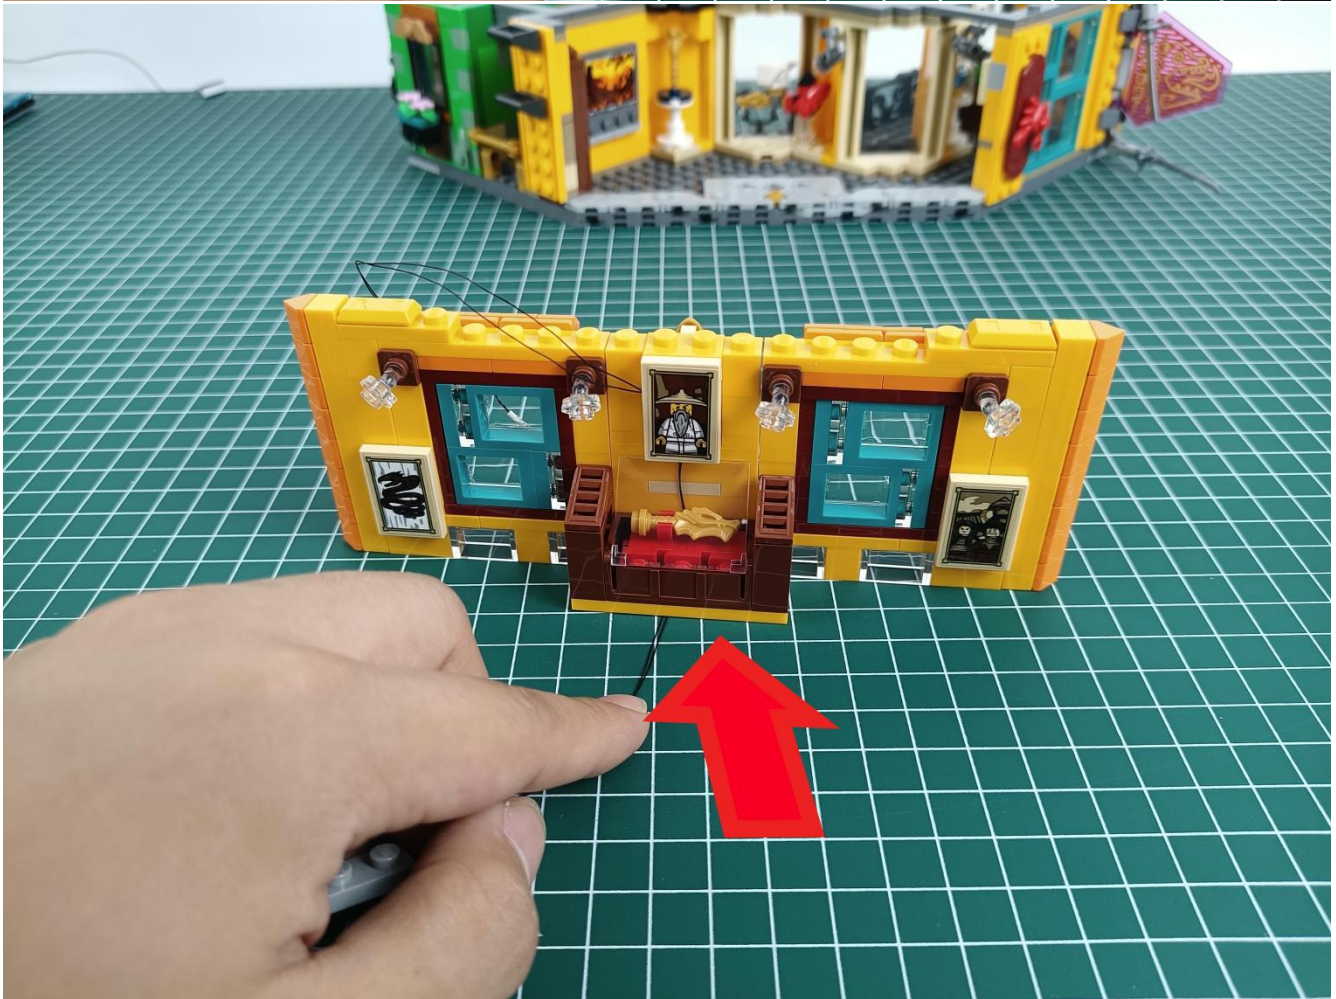

Connect the USB power cord to the battery box.

Take out the 4 expansion boards from the No. 5 bag.

Please pay more attention and carefully using the connector for it is small. The “=” of the 2P interface is aligned with the “=” of the expansion board. The “=” on the expansion board refers to the two outside solder joints, not the two metal pins inside the jack.

Please be careful when installing since the lamp thread is slender. Cannot be pressed against the raised position of the building block. It should pass along the gap, otherwise the lamp wire will be pinched.

Step 2 : Installation

start installation:

Complete install and plug in the power to try it.

Above creative ideas and instructions are provide by our designers.

But we treasure your suggestions or opinions on below.