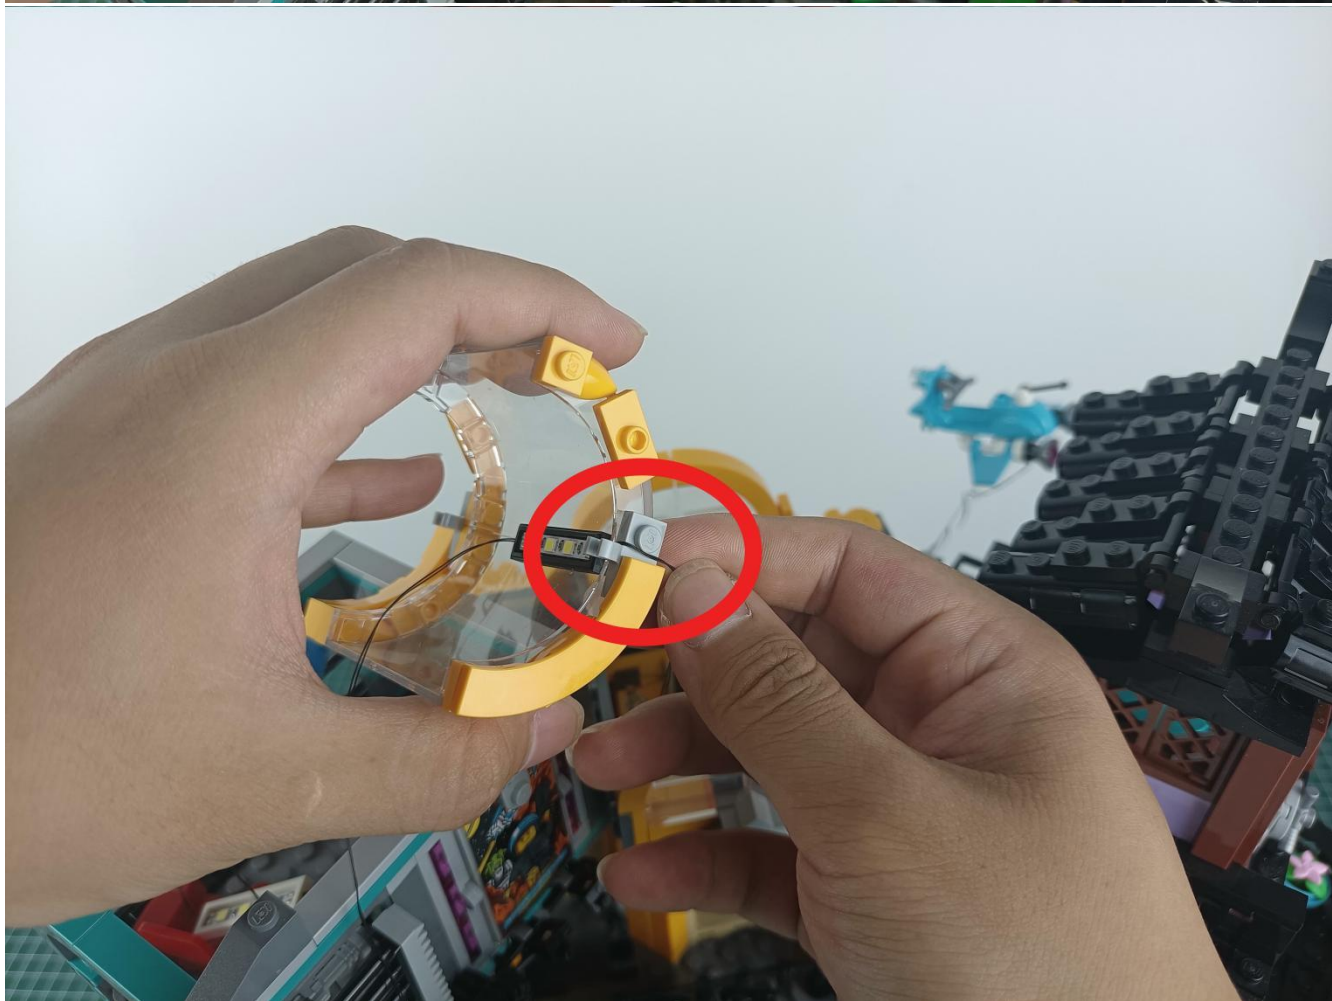

Connect the USB power cord to the battery box.

Take out the 4 expansion boards from the No. 5 bag.

Please pay more attention and carefully using the connector for it is small. The “=” of the 2P interface is aligned with the “=” of the expansion board. The “=” on the expansion board refers to the two outside solder joints, not the two metal pins inside the jack.

If there is no abnormality, unplug the lights and leave the expansion board on the USB power cord, Put the lighting back into the original bag, and test the lighting of other bags in the same way.

Attention:

Please be careful when installing since the lamp thread is slender. Cannot be pressed against the raised position of the building block. It should pass along the gap, otherwise the lamp wire will be pinched.

Step 2 : Installation

start installation:

Complete install and plug in the power to try it.

Above creative ideas and instructions are provide by our designers.

But we treasure your suggestions or opinions on below.