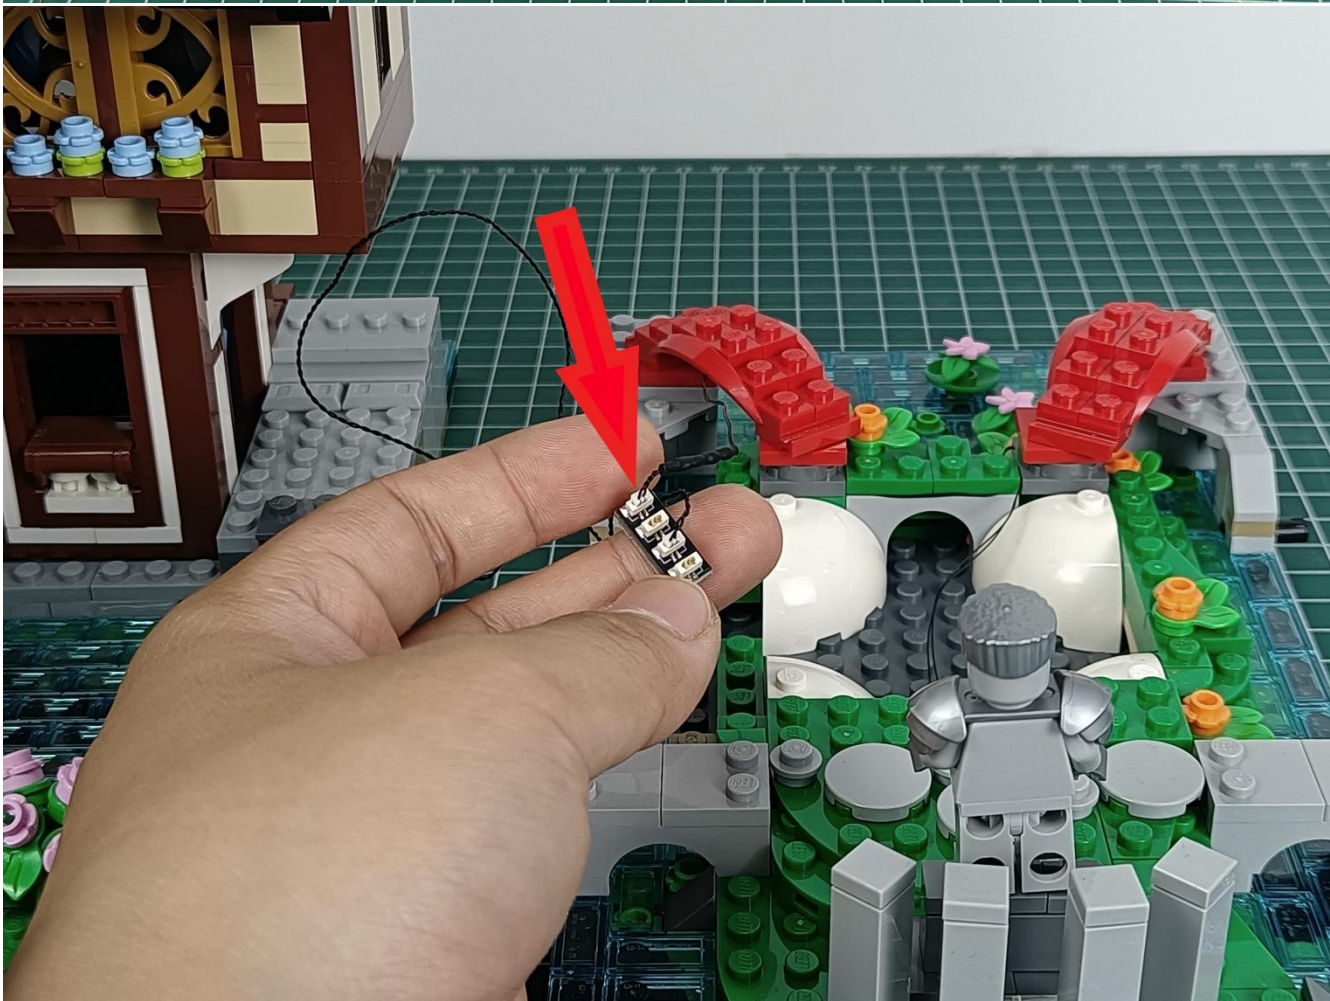

Please be careful when installing since the lamp thread is slender. Cannot be pressed against the raised position of the building block. It should pass along the gap, otherwise the lamp wire will be pinched.

Step 2 : Installation

start installation:

Complete install and plug in the power to try it.

Above creative ideas and instructions are provide by our designers.

But we treasure your suggestions or opinions on below.