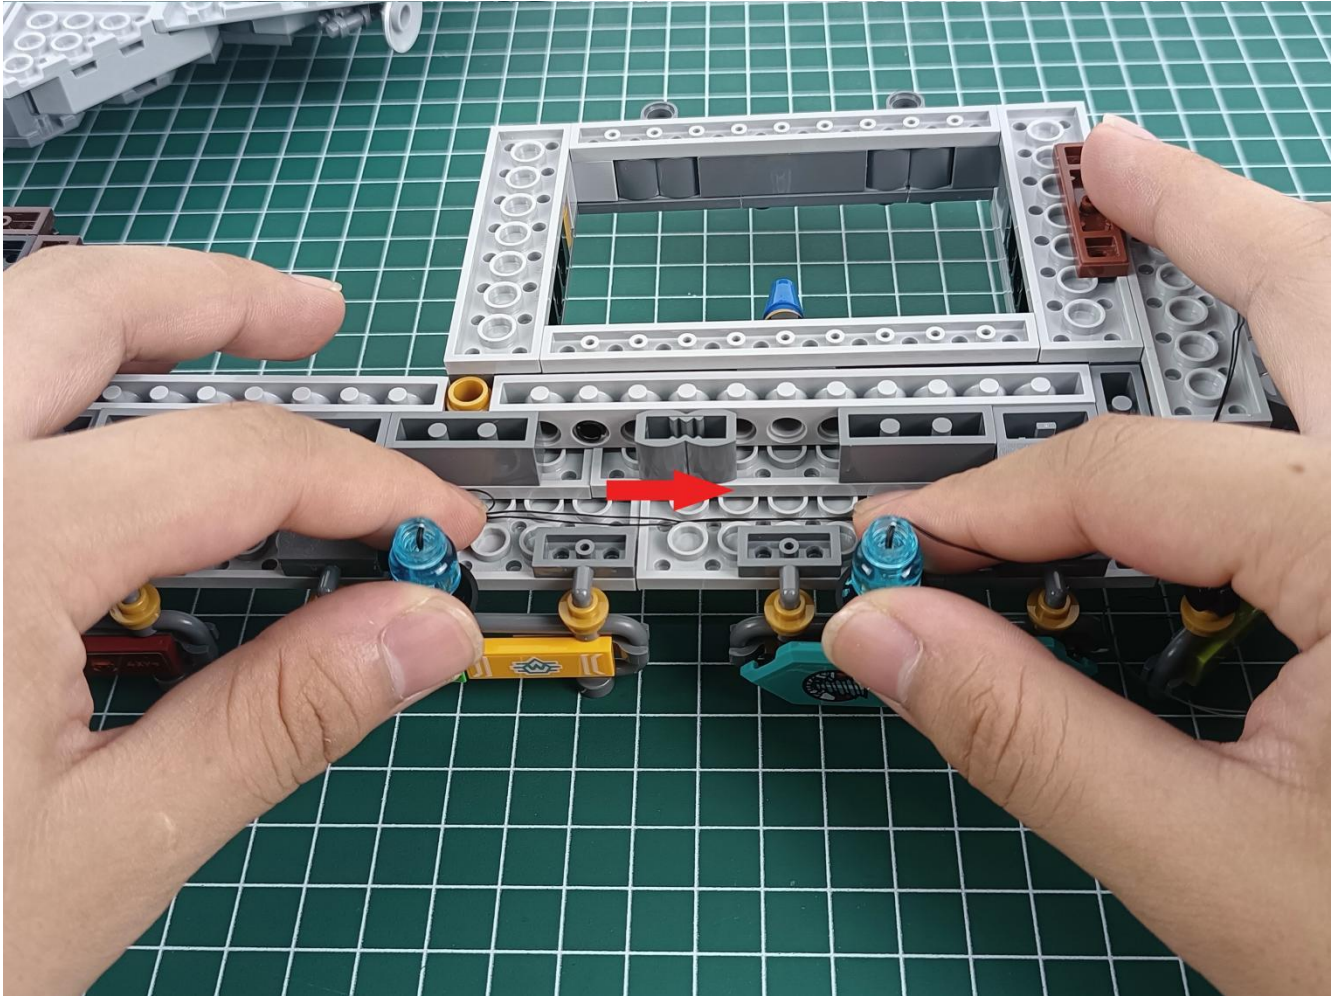

Please be careful when installing since the lamp thread is slender. Cannot be pressed against the raised position of the building block. It should pass along the gap, otherwise the lamp wire will be pinched.

Step 2 : Installation

start installation:

Complete install and plug in the power to try it.

Above creative ideas and instructions are provide by our designers.

But we treasure your suggestions or opinions on below.