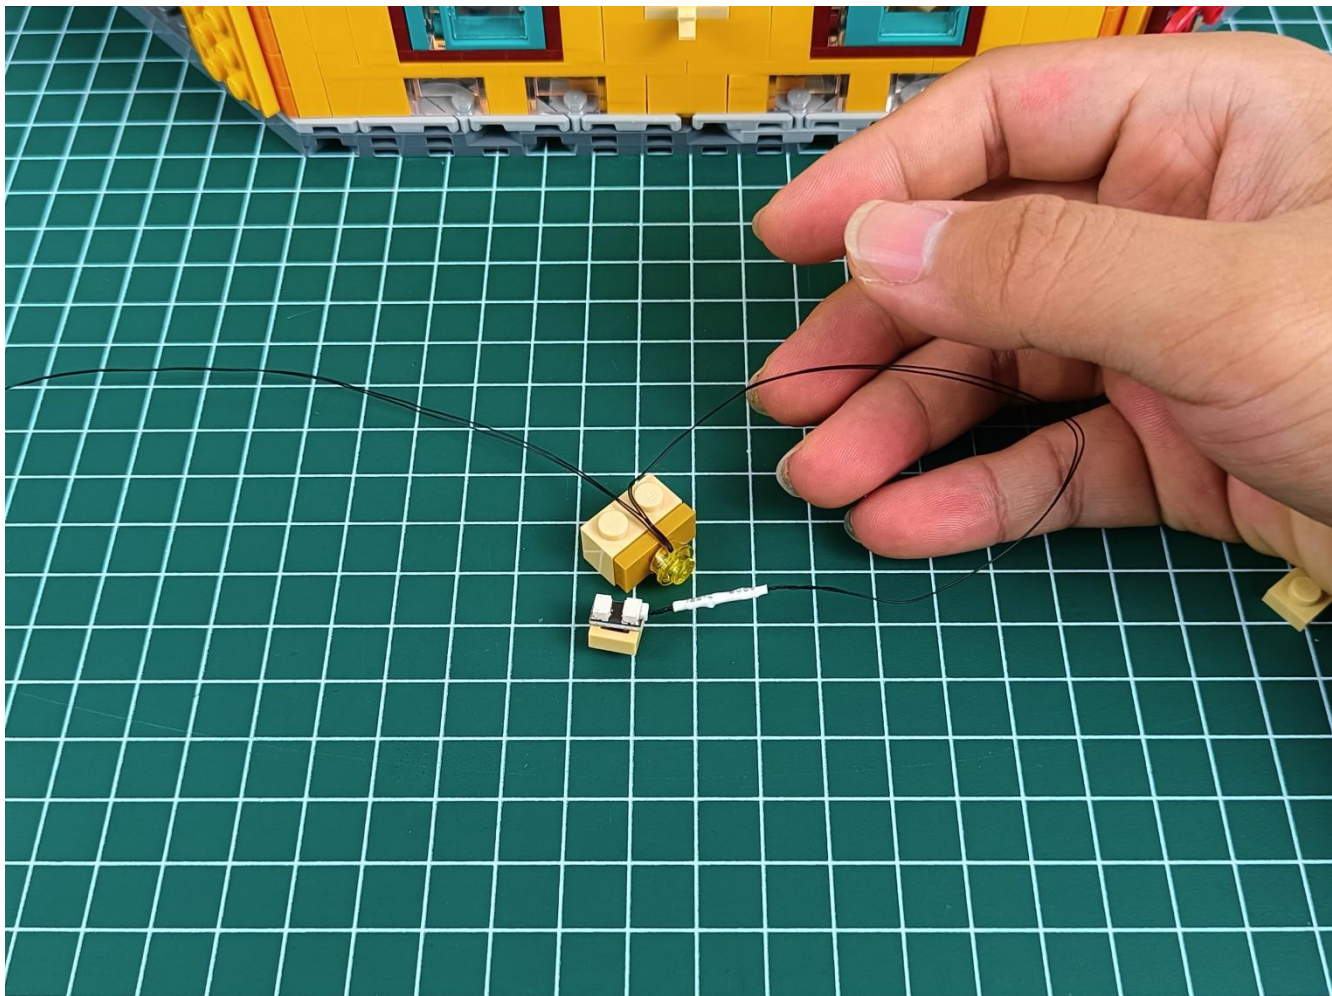

Connect the USB power cord to the battery box.

Take out the 4 expansion boards from the No. 5 bag.

Please pay more attention and carefully using the connector for it is small. The “=” of the 2P interface is aligned with the “=” of the expansion board. The “=” on the expansion board refers to the two outside solder joints, not the two metal pins inside the jack.

Please be careful when installing since the lamp thread is slender. Cannot be pressed against the raised position of the building block. It should pass along the gap, otherwise the lamp wire will be pinched.

Step 2 : Installation

start installation:

Complete install and plug in the power to try it.

Above creative ideas and instructions are provide by our designers.

But we treasure your suggestions or opinions on below.