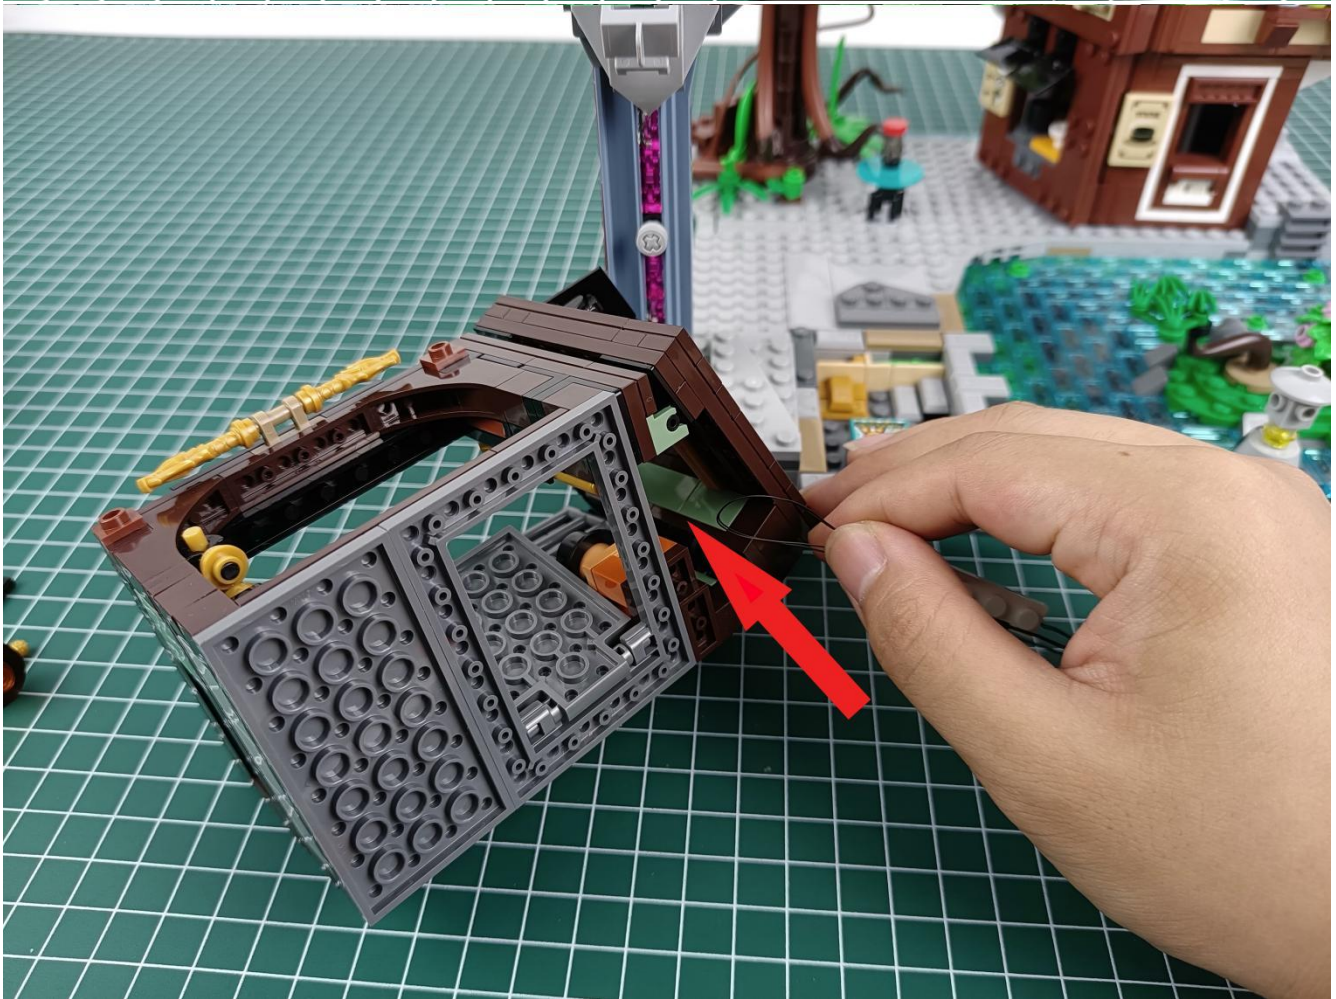

Please be careful when installing since the lamp thread is slender. Cannot be pressed against the raised position of the building block. It should pass along the gap, otherwise the lamp wire will be pinched.

Step 2 : Installation

start installation:

Complete install and plug in the power to try it.

Above creative ideas and instructions are provide by our designers.

But we treasure your suggestions or opinions on below.