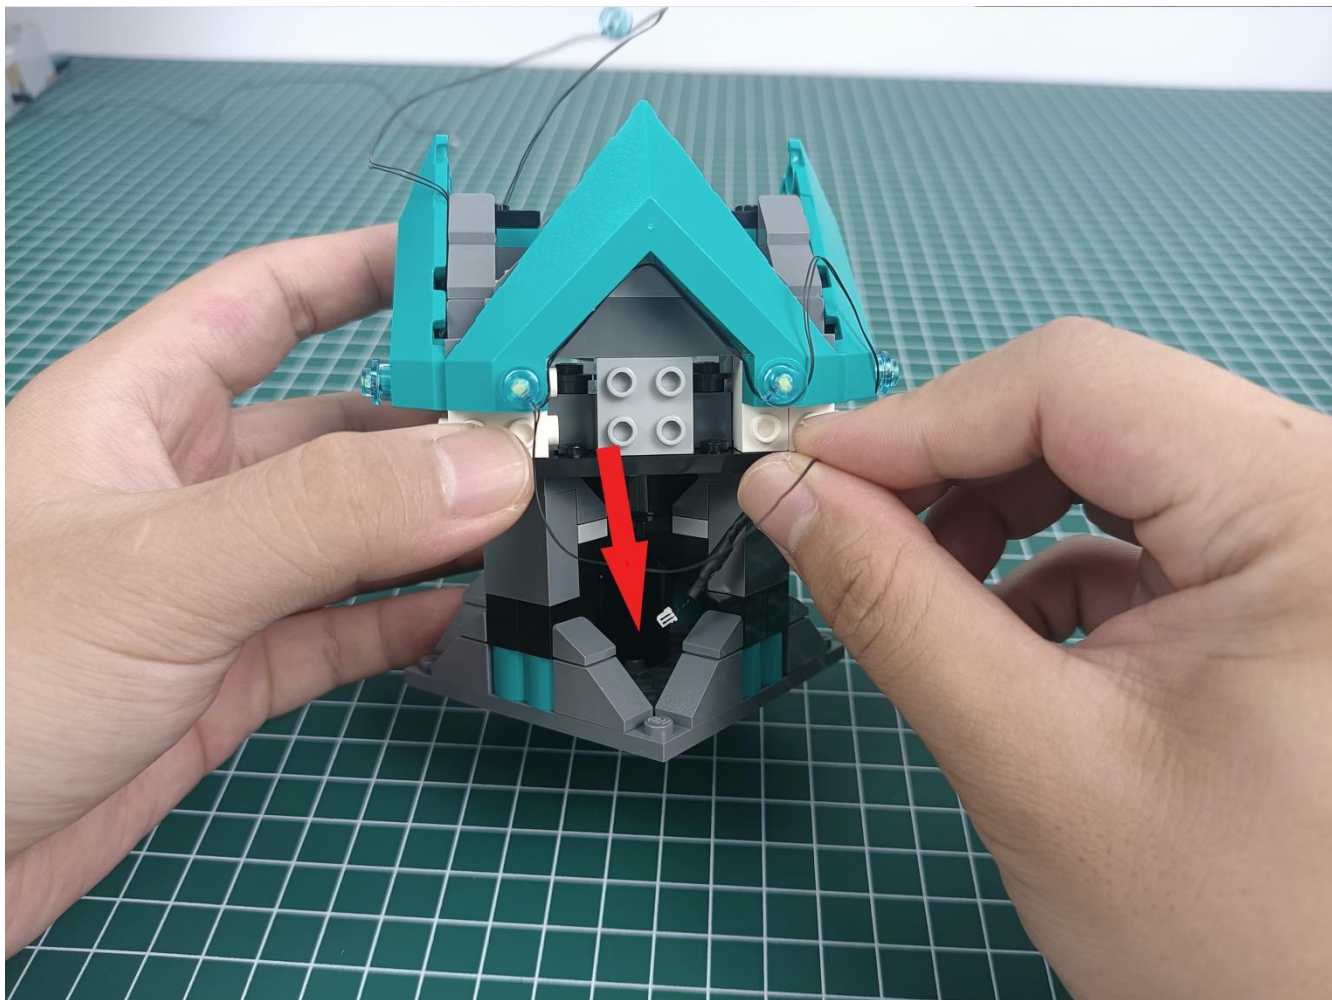

Connect the USB power cord to the battery box.

Take out the 4 expansion boards from the No. 5 bag.

Please pay more attention and carefully using the connector for it is small. The “=” of the 2P interface is aligned with the “=” of the expansion board. The “=” on the expansion board refers to the two outside solder joints, not the two metal pins inside the jack.

Please be careful when installing since the lamp thread is slender. Cannot be pressed against the raised position of the building block. It should pass along the gap, otherwise the lamp wire will be pinched.

Step 2 : Installation

start installation:

Complete install and plug in the power to try it.

Above creative ideas and instructions are provide by our designers.

But we treasure your suggestions or opinions on below.