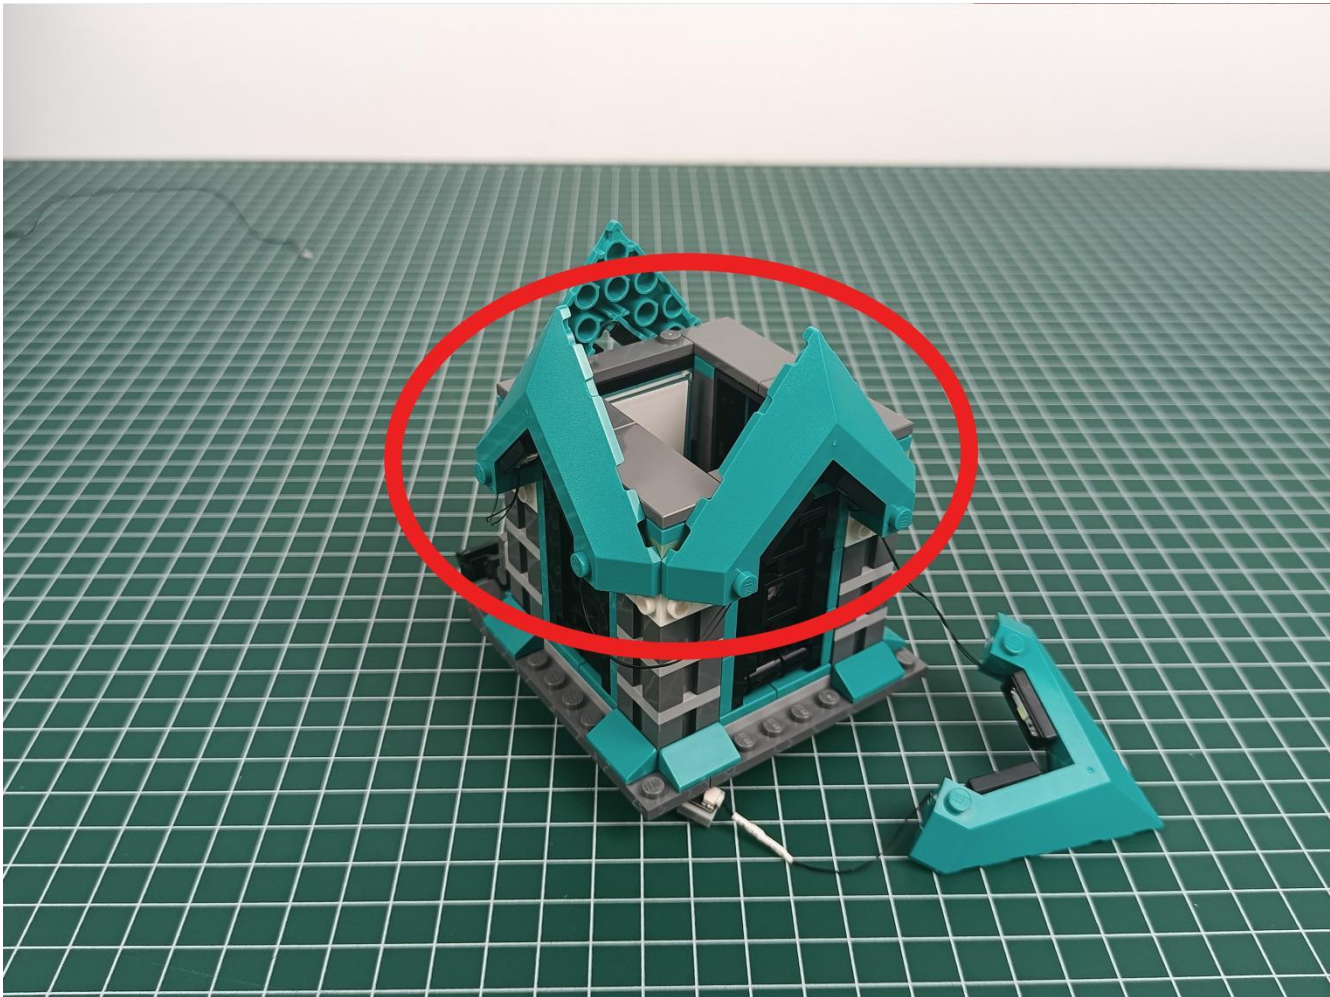

Connect the USB power cord to the battery box.

Take out the 4 expansion boards from the No. 5 bag.

Please pay more attention and carefully using the connector for it is small. The “=” of the 2P interface is aligned with the “=” of the expansion board. The “=” on the expansion board refers to the two outside solder joints, not the two metal pins inside the jack.

Please be careful when installing since the lamp thread is slender. Cannot be pressed against the raised position of the building block. It should pass along the gap, otherwise the lamp wire will be pinched.

Step 2 : Installation

start installation:

Complete install and plug in the power to try it.

Above creative ideas and instructions are provide by our designers.

But we treasure your suggestions or opinions on below.