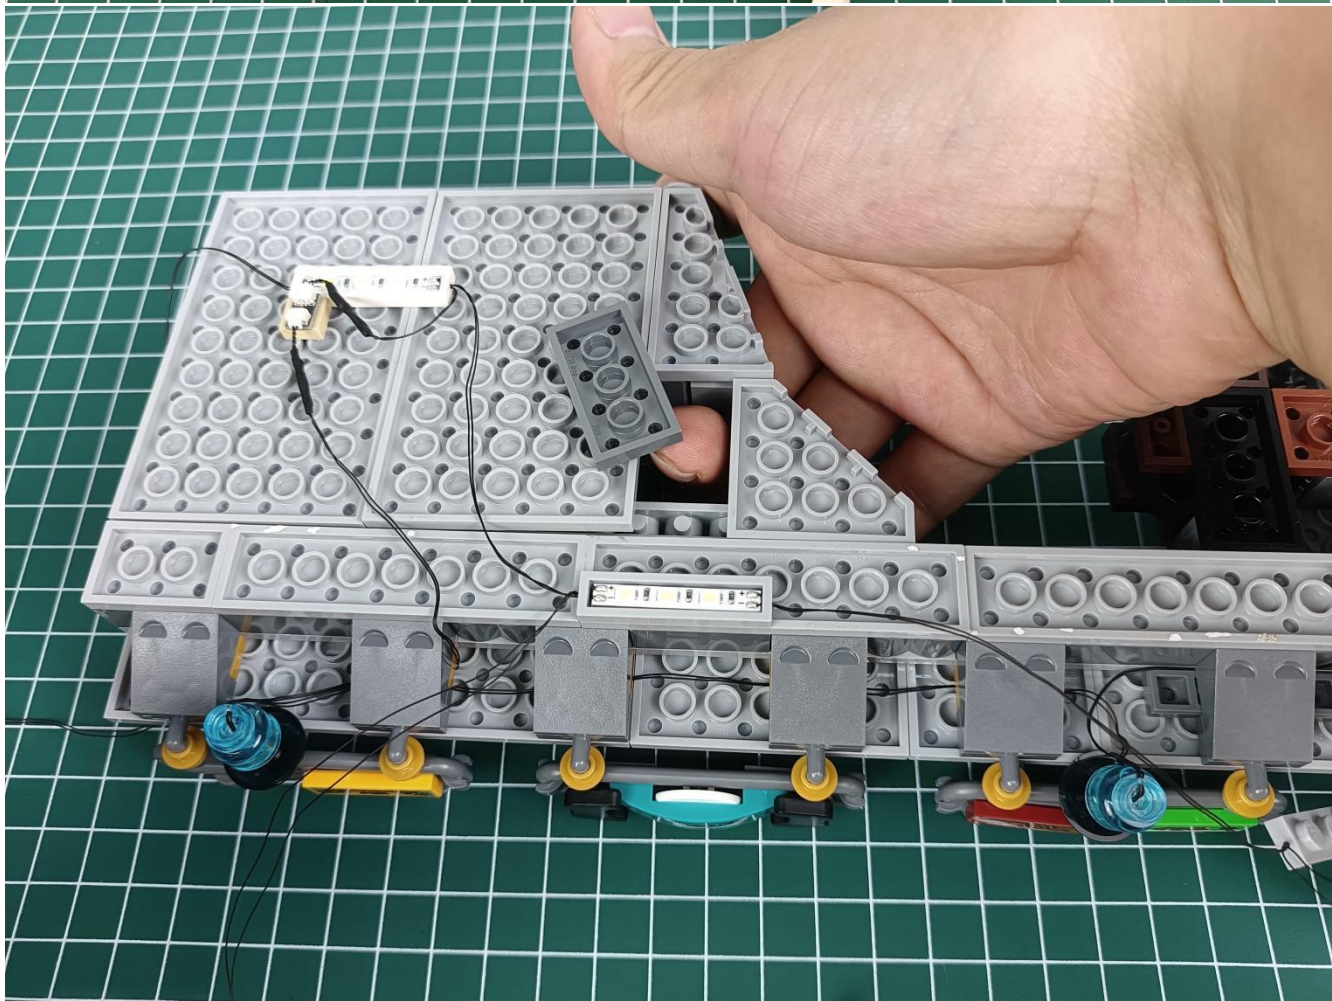

Connect the USB power cord to the battery box.

Take out the 4 expansion boards from the No. 5 bag.

Please pay more attention and carefully using the connector for it is small. The “=” of the 2P interface is aligned with the “=” of the expansion board. The “=” on the expansion board refers to the two outside solder joints, not the two metal pins inside the jack.

Please be careful when installing since the lamp thread is slender. Cannot be pressed against the raised position of the building block. It should pass along the gap, otherwise the lamp wire will be pinched.

Step 2 : Installation

start installation:

Complete install and plug in the power to try it.

Above creative ideas and instructions are provide by our designers.

But we treasure your suggestions or opinions on below.