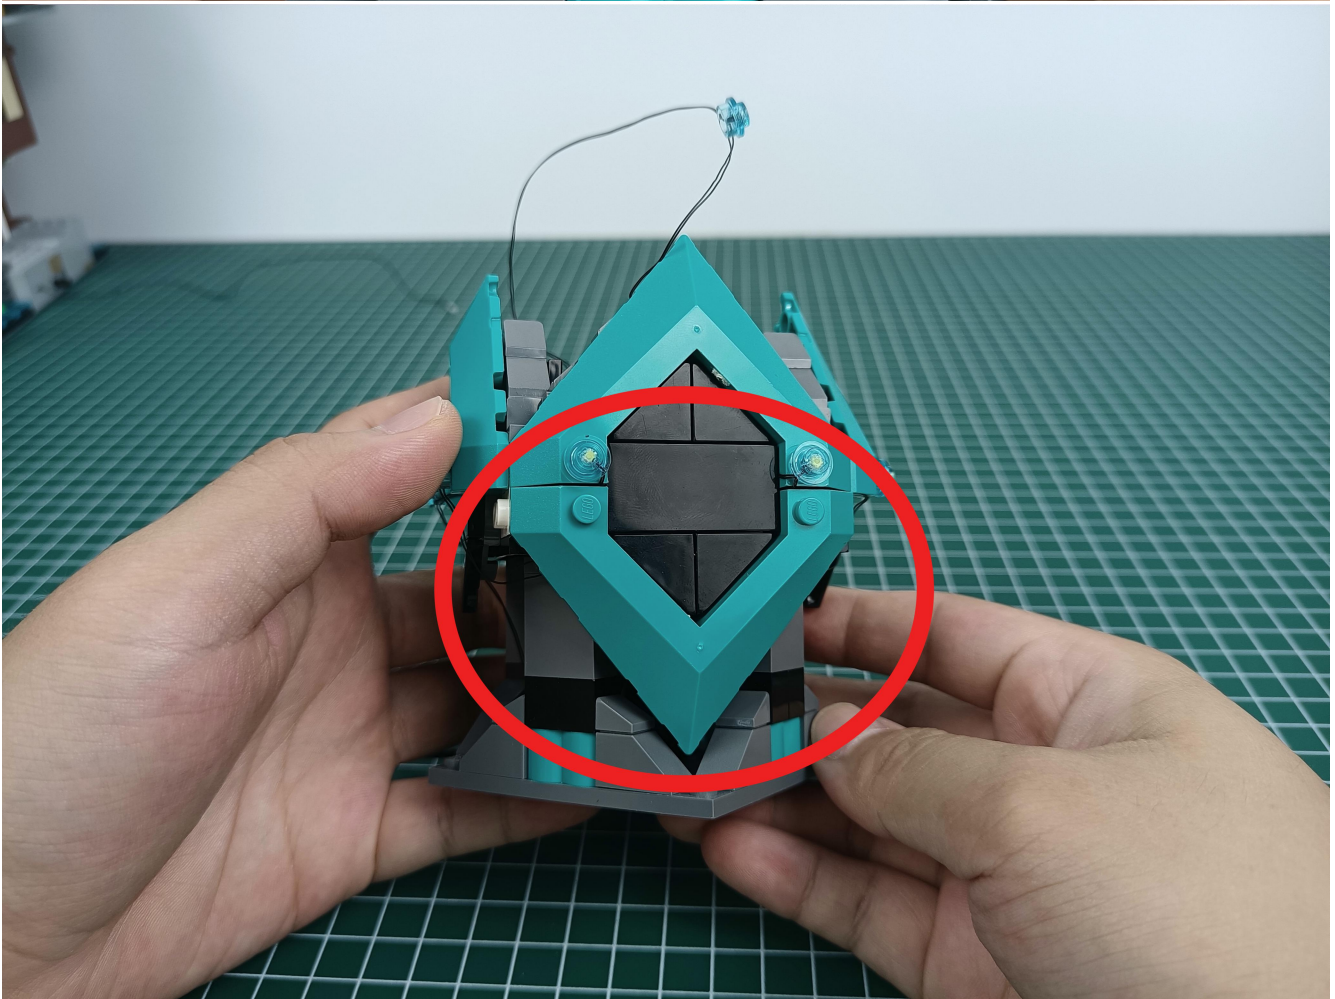

Please be careful when installing since the lamp thread is slender. Cannot be pressed against the raised position of the building block. It should pass along the gap, otherwise the lamp wire will be pinched.

Step 2 : Installation

start installation:

Complete install and plug in the power to try it.

Above creative ideas and instructions are provide by our designers.

But we treasure your suggestions or opinions on below.