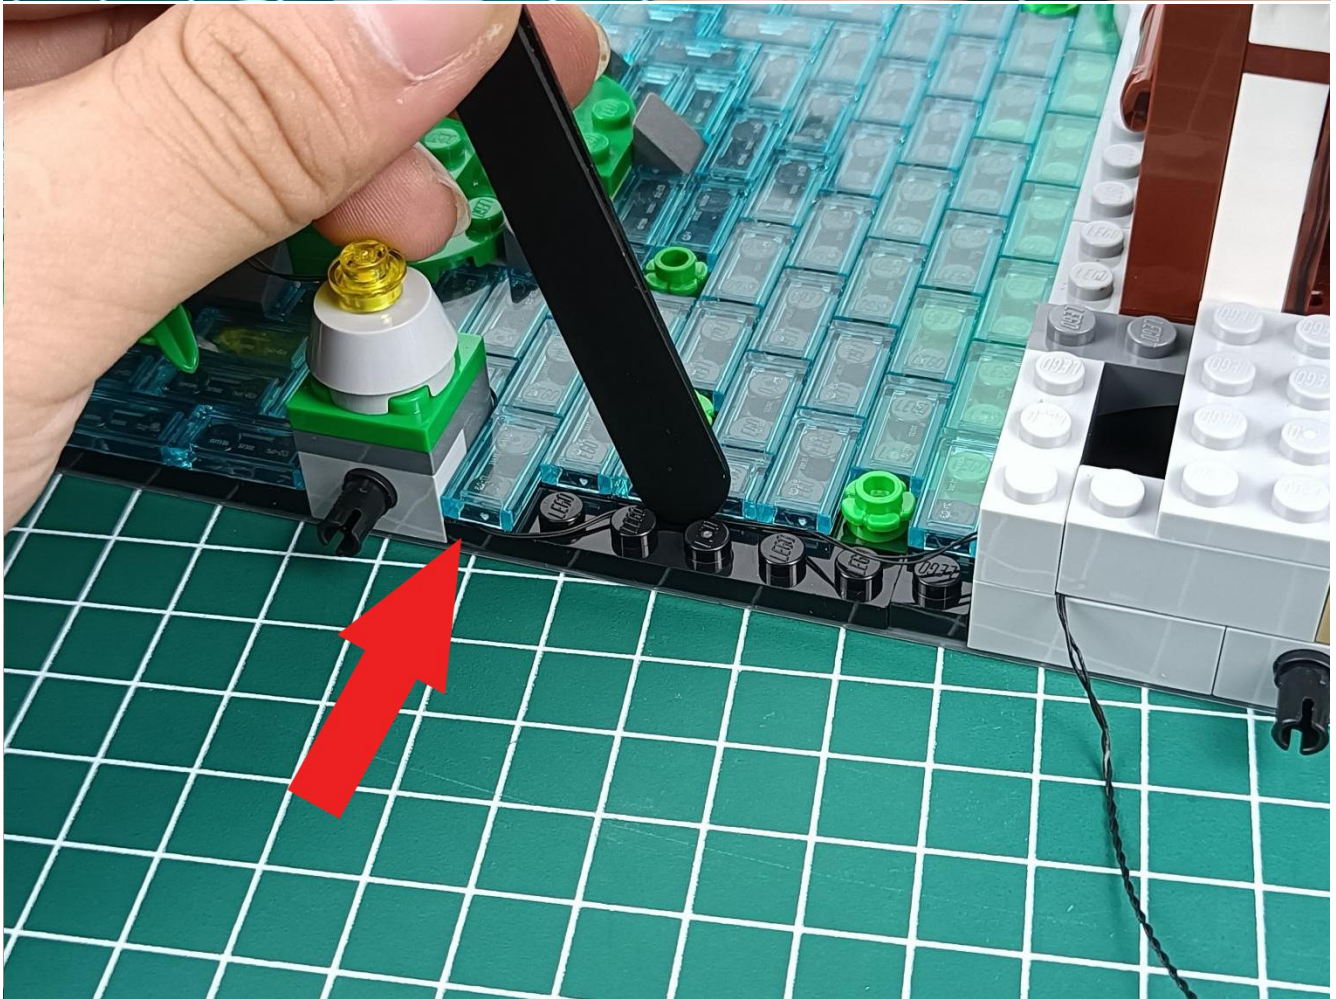

Please be careful when installing since the lamp thread is slender. Cannot be pressed against the raised position of the building block. It should pass along the gap, otherwise the lamp wire will be pinched.

Step 2 : Installation

start installation:

Complete install and plug in the power to try it.

Above creative ideas and instructions are provide by our designers.

But we treasure your suggestions or opinions on below.