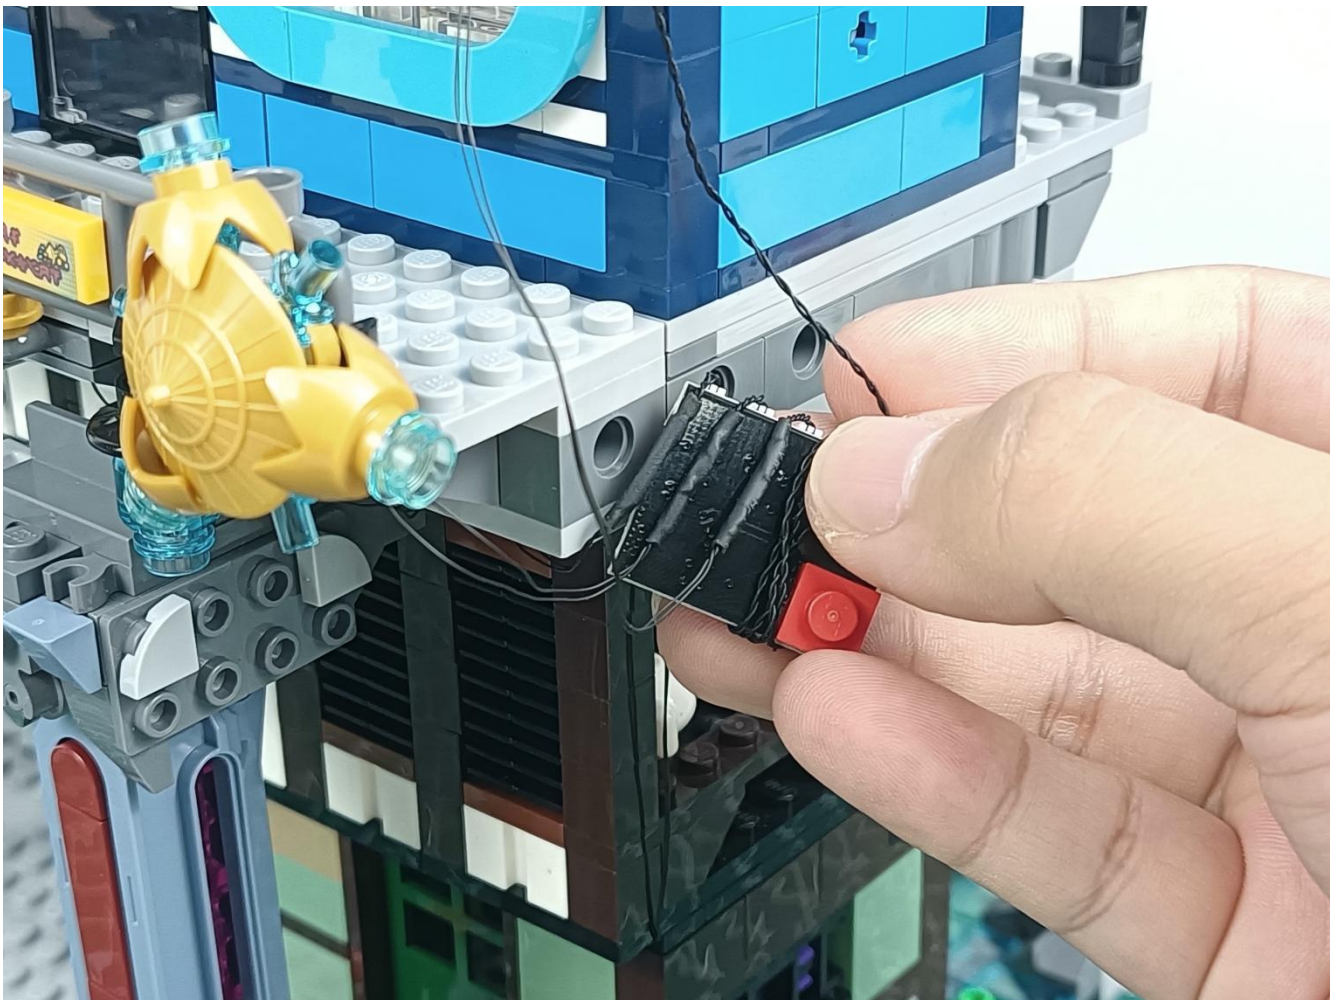

Please be careful when installing since the lamp thread is slender. Cannot be pressed against the raised position of the building block. It should pass along the gap, otherwise the lamp wire will be pinched.

Step 2 : Installation

start installation:

Complete install and plug in the power to try it.

Above creative ideas and instructions are provide by our designers.

But we treasure your suggestions or opinions on below.