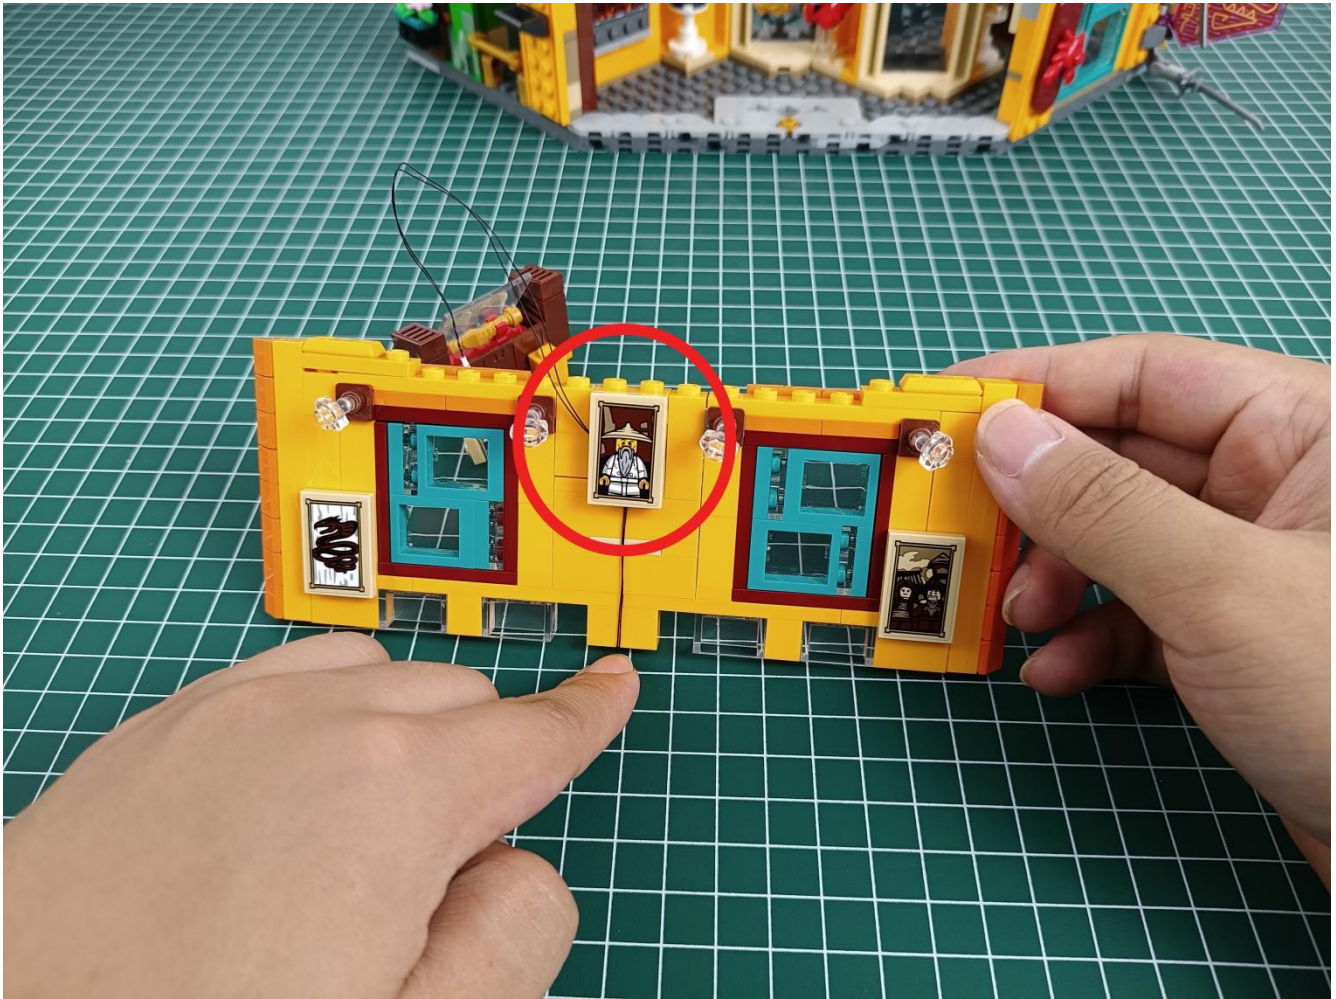

Connect the USB power cord to the battery box.

Take out the 4 expansion boards from the No. 5 bag.

Please pay more attention and carefully using the connector for it is small. The “=” of the 2P interface is aligned with the “=” of the expansion board. The “=” on the expansion board refers to the two outside solder joints, not the two metal pins inside the jack.

Please be careful when installing since the lamp thread is slender. Cannot be pressed against the raised position of the building block. It should pass along the gap, otherwise the lamp wire will be pinched.

Step 2 : Installation

start installation:

Complete install and plug in the power to try it.

Above creative ideas and instructions are provide by our designers.

But we treasure your suggestions or opinions on below.