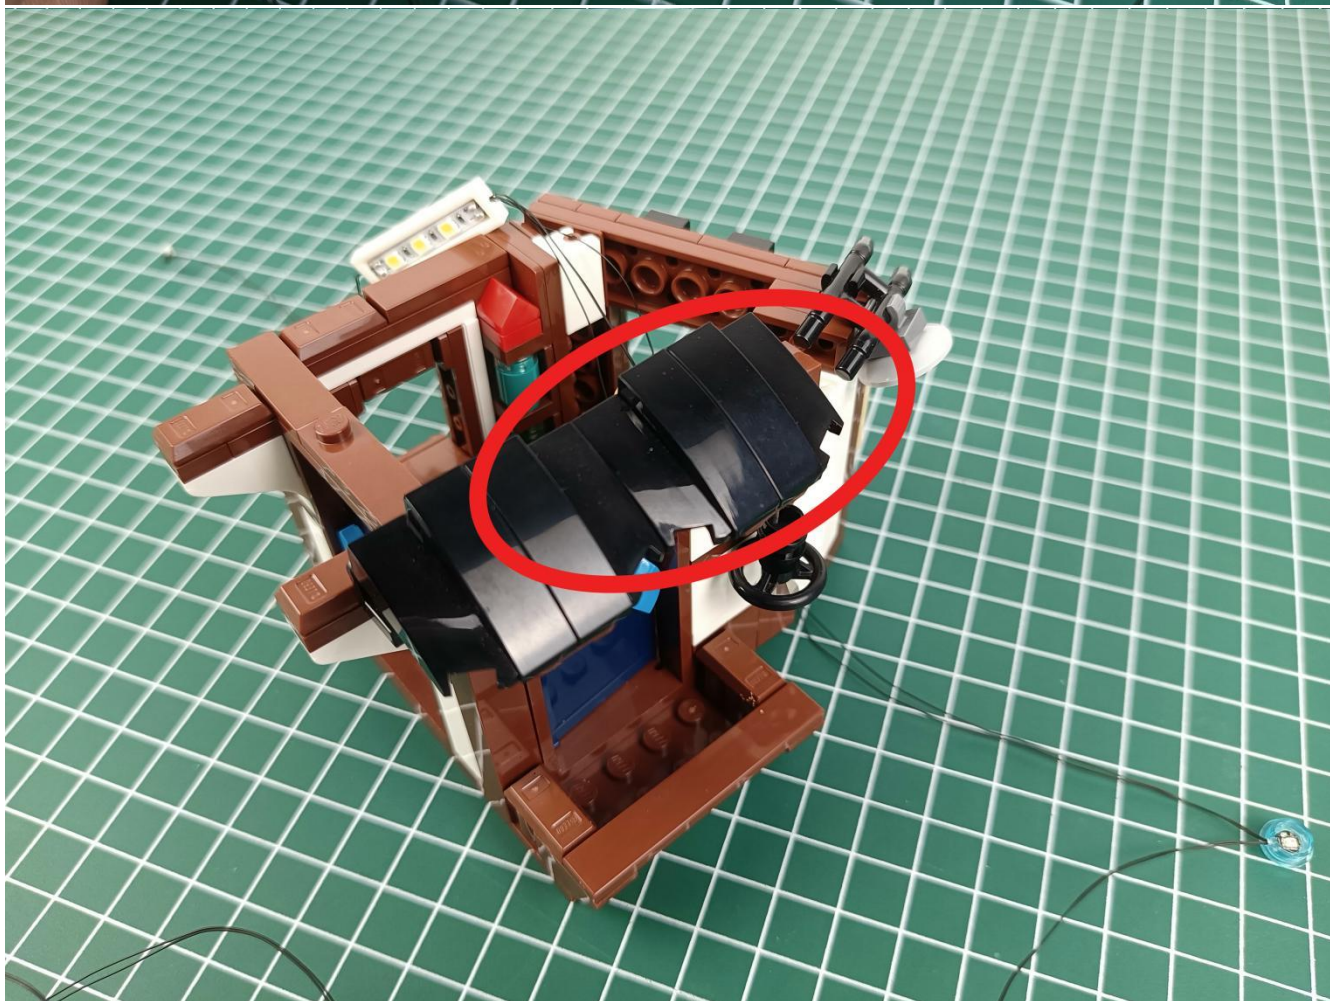

Please be careful when installing since the lamp thread is slender. Cannot be pressed against the raised position of the building block. It should pass along the gap, otherwise the lamp wire will be pinched.

Step 2 : Installation

start installation:

Complete install and plug in the power to try it.

Above creative ideas and instructions are provide by our designers.

But we treasure your suggestions or opinions on below.