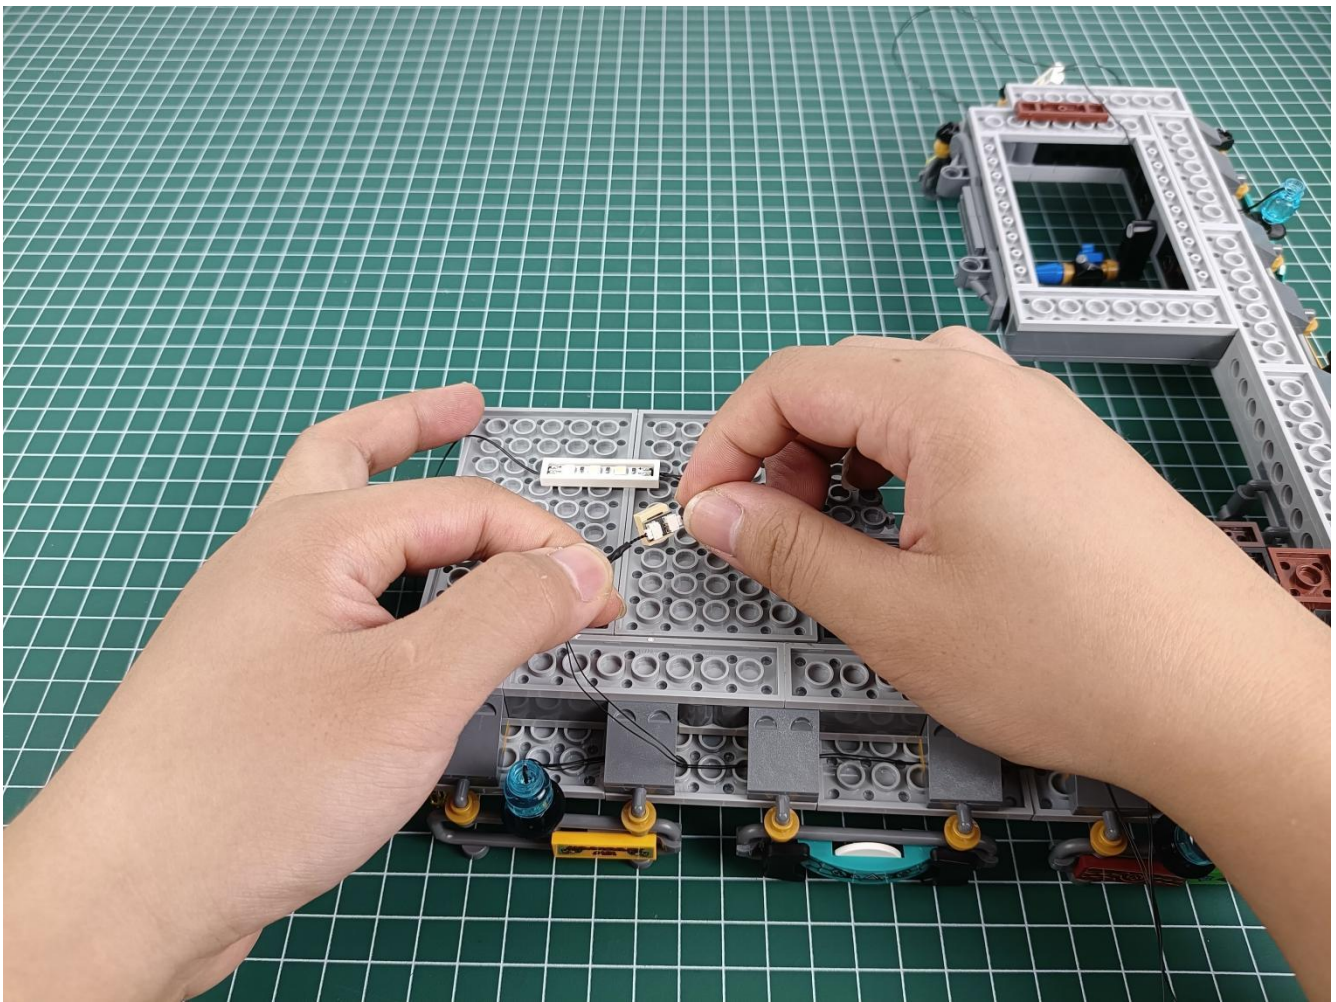

Please be careful when installing since the lamp thread is slender. Cannot be pressed against the raised position of the building block. It should pass along the gap, otherwise the lamp wire will be pinched.

Step 2 : Installation

start installation:

Complete install and plug in the power to try it.

Above creative ideas and instructions are provide by our designers.

But we treasure your suggestions or opinions on below.