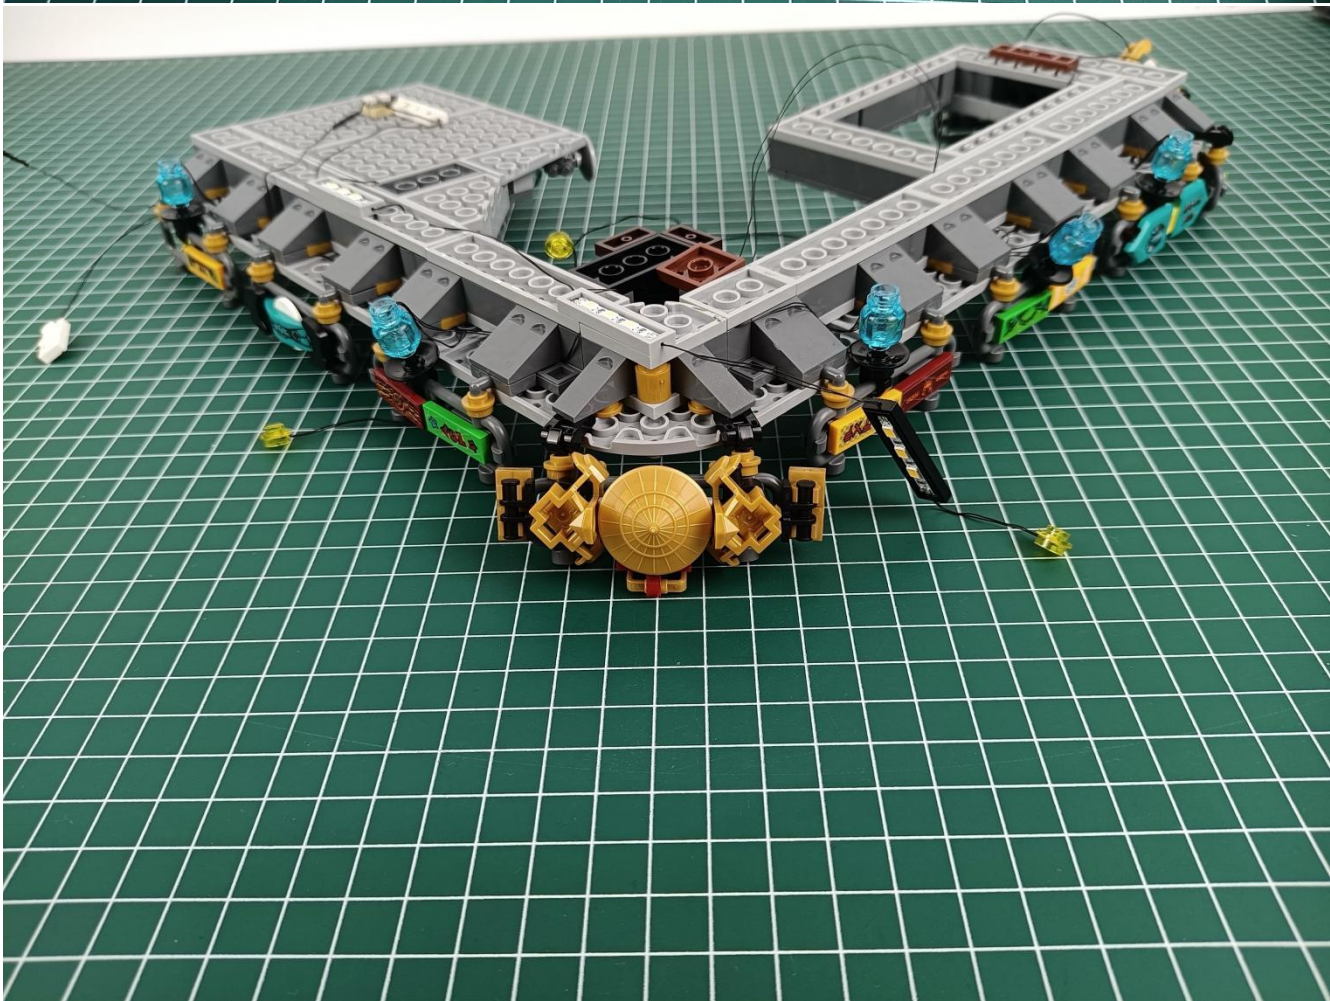

Please be careful when installing since the lamp thread is slender. Cannot be pressed against the raised position of the building block. It should pass along the gap, otherwise the lamp wire will be pinched.

Step 2 : Installation

start installation:

Complete install and plug in the power to try it.

Above creative ideas and instructions are provide by our designers.

But we treasure your suggestions or opinions on below.