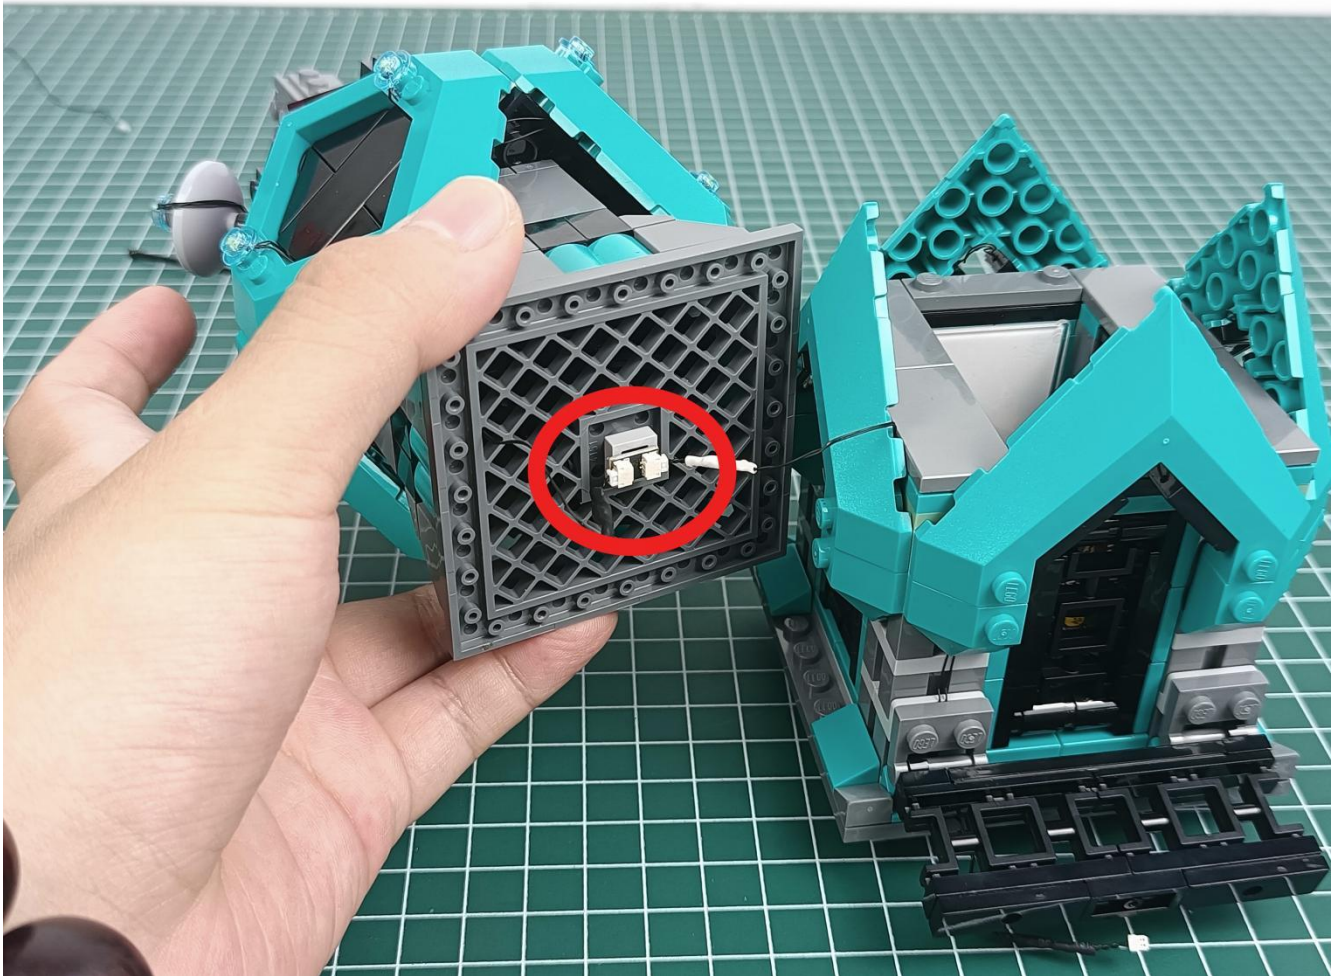

Connect the USB power cord to the battery box.

Take out the 4 expansion boards from the No. 5 bag.

Please pay more attention and carefully using the connector for it is small. The “=” of the 2P interface is aligned with the “=” of the expansion board. The “=” on the expansion board refers to the two outside solder joints, not the two metal pins inside the jack.

Please be careful when installing since the lamp thread is slender. Cannot be pressed against the raised position of the building block. It should pass along the gap, otherwise the lamp wire will be pinched.

Step 2 : Installation

start installation:

Complete install and plug in the power to try it.

Above creative ideas and instructions are provide by our designers.

But we treasure your suggestions or opinions on below.