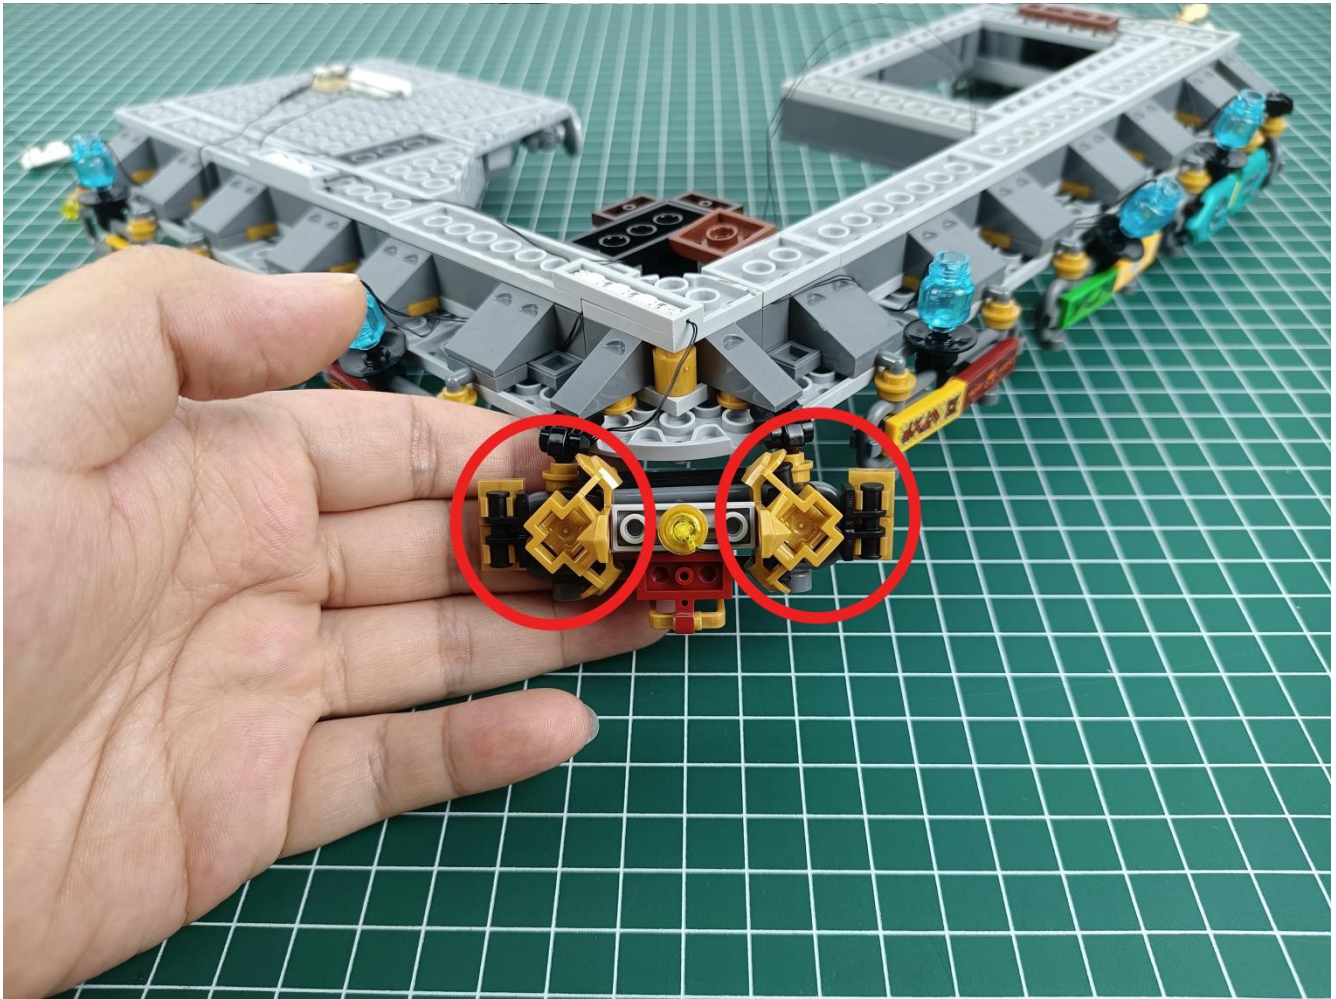

Connect the USB power cord to the battery box.

Take out the 4 expansion boards from the No. 5 bag.

Please pay more attention and carefully using the connector for it is small. The “=” of the 2P interface is aligned with the “=” of the expansion board. The “=” on the expansion board refers to the two outside solder joints, not the two metal pins inside the jack.

Please be careful when installing since the lamp thread is slender. Cannot be pressed against the raised position of the building block. It should pass along the gap, otherwise the lamp wire will be pinched.

Step 2 : Installation

start installation:

Complete install and plug in the power to try it.

Above creative ideas and instructions are provide by our designers.

But we treasure your suggestions or opinions on below.