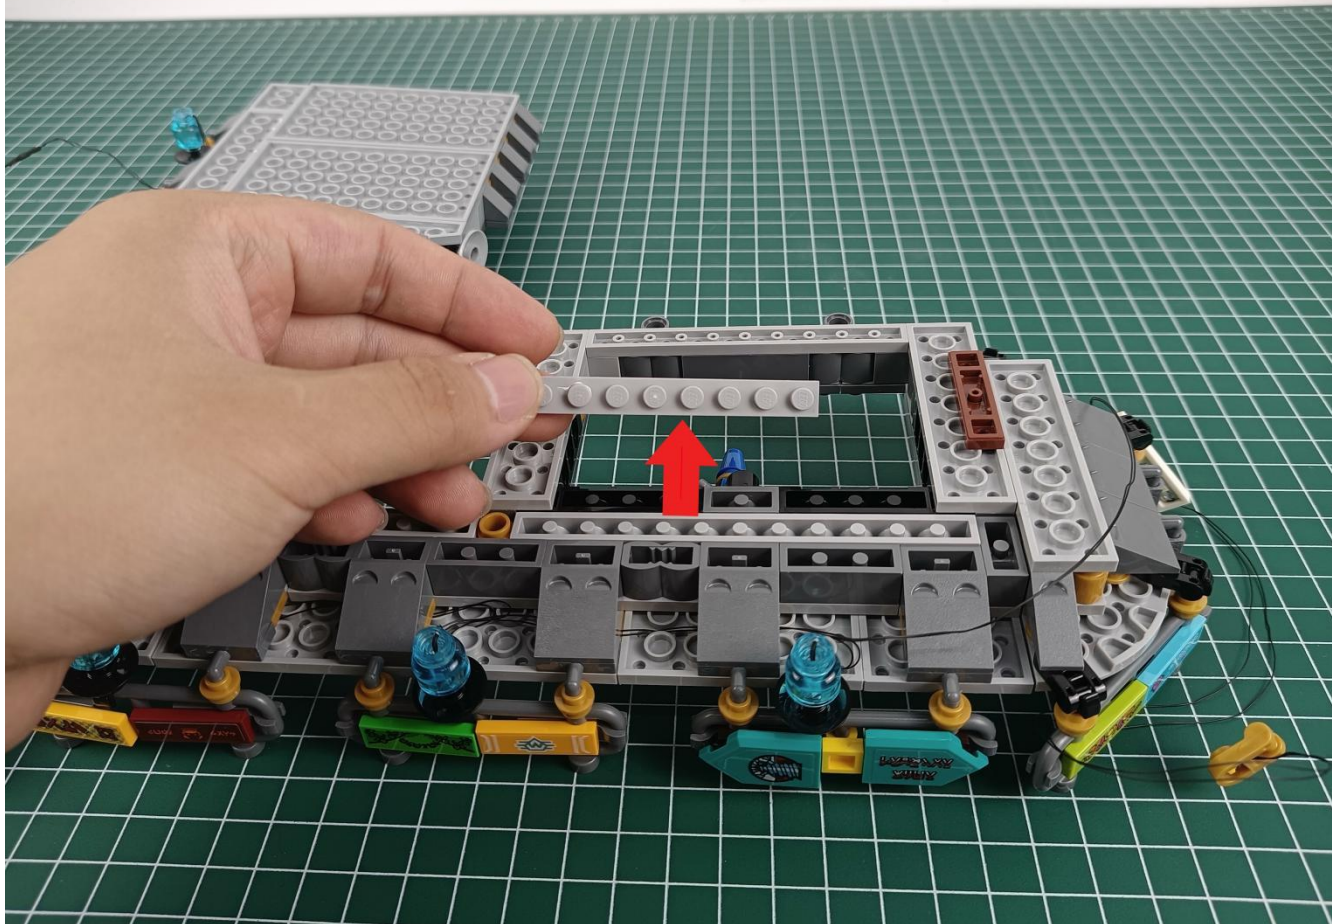

Connect the USB power cord to the battery box.

Take out the 4 expansion boards from the No. 5 bag.

Please pay more attention and carefully using the connector for it is small. The “=” of the 2P interface is aligned with the “=” of the expansion board. The “=” on the expansion board refers to the two outside solder joints, not the two metal pins inside the jack.

Please be careful when installing since the lamp thread is slender. Cannot be pressed against the raised position of the building block. It should pass along the gap, otherwise the lamp wire will be pinched.

Step 2 : Installation

start installation:

Complete install and plug in the power to try it.

Above creative ideas and instructions are provide by our designers.

But we treasure your suggestions or opinions on below.