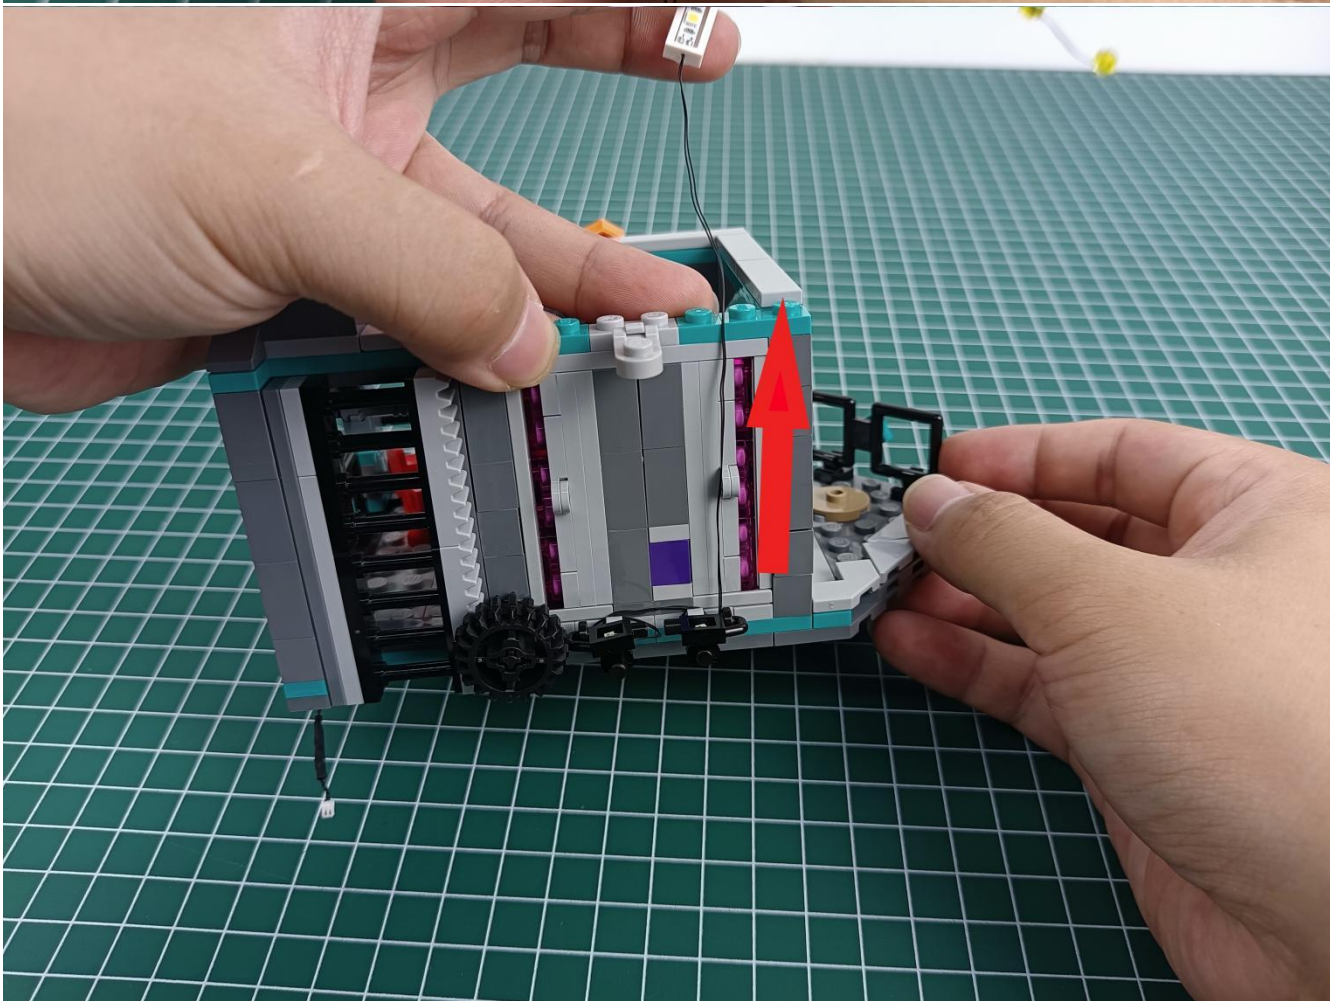

Connect the USB power cord to the battery box.

Take out the 4 expansion boards from the No. 5 bag.

Please pay more attention and carefully using the connector for it is small. The “=” of the 2P interface is aligned with the “=” of the expansion board. The “=” on the expansion board refers to the two outside solder joints, not the two metal pins inside the jack.

Please be careful when installing since the lamp thread is slender. Cannot be pressed against the raised position of the building block. It should pass along the gap, otherwise the lamp wire will be pinched.

Step 2 : Installation

start installation:

Complete install and plug in the power to try it.

Above creative ideas and instructions are provide by our designers.

But we treasure your suggestions or opinions on below.