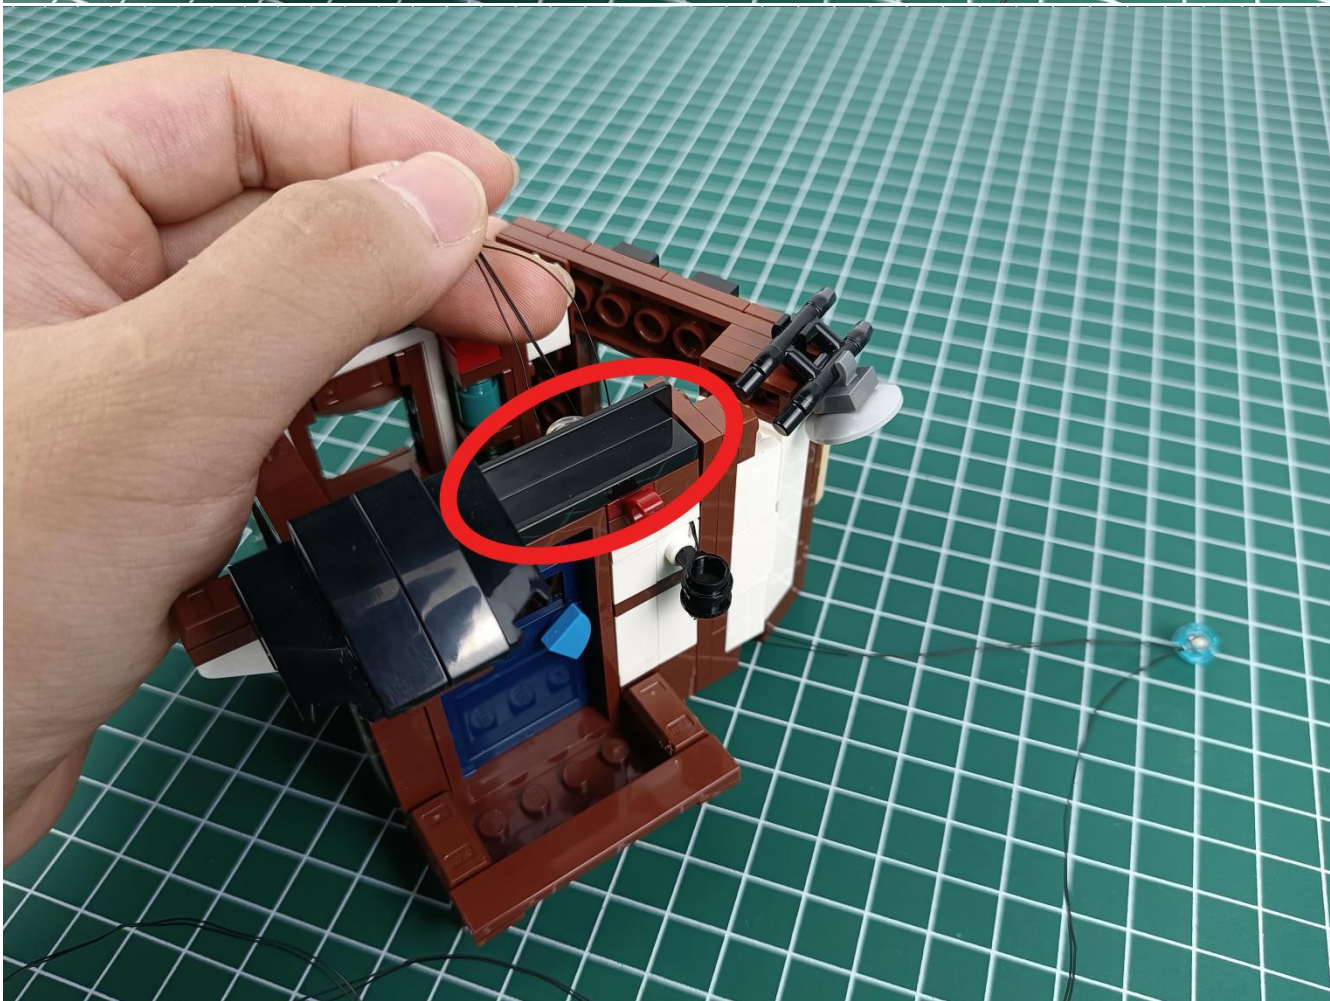

Connect the USB power cord to the battery box.

Take out the 4 expansion boards from the No. 5 bag.

Please pay more attention and carefully using the connector for it is small. The “=” of the 2P interface is aligned with the “=” of the expansion board. The “=” on the expansion board refers to the two outside solder joints, not the two metal pins inside the jack.

Please be careful when installing since the lamp thread is slender. Cannot be pressed against the raised position of the building block. It should pass along the gap, otherwise the lamp wire will be pinched.

Step 2 : Installation

start installation:

Complete install and plug in the power to try it.

Above creative ideas and instructions are provide by our designers.

But we treasure your suggestions or opinions on below.