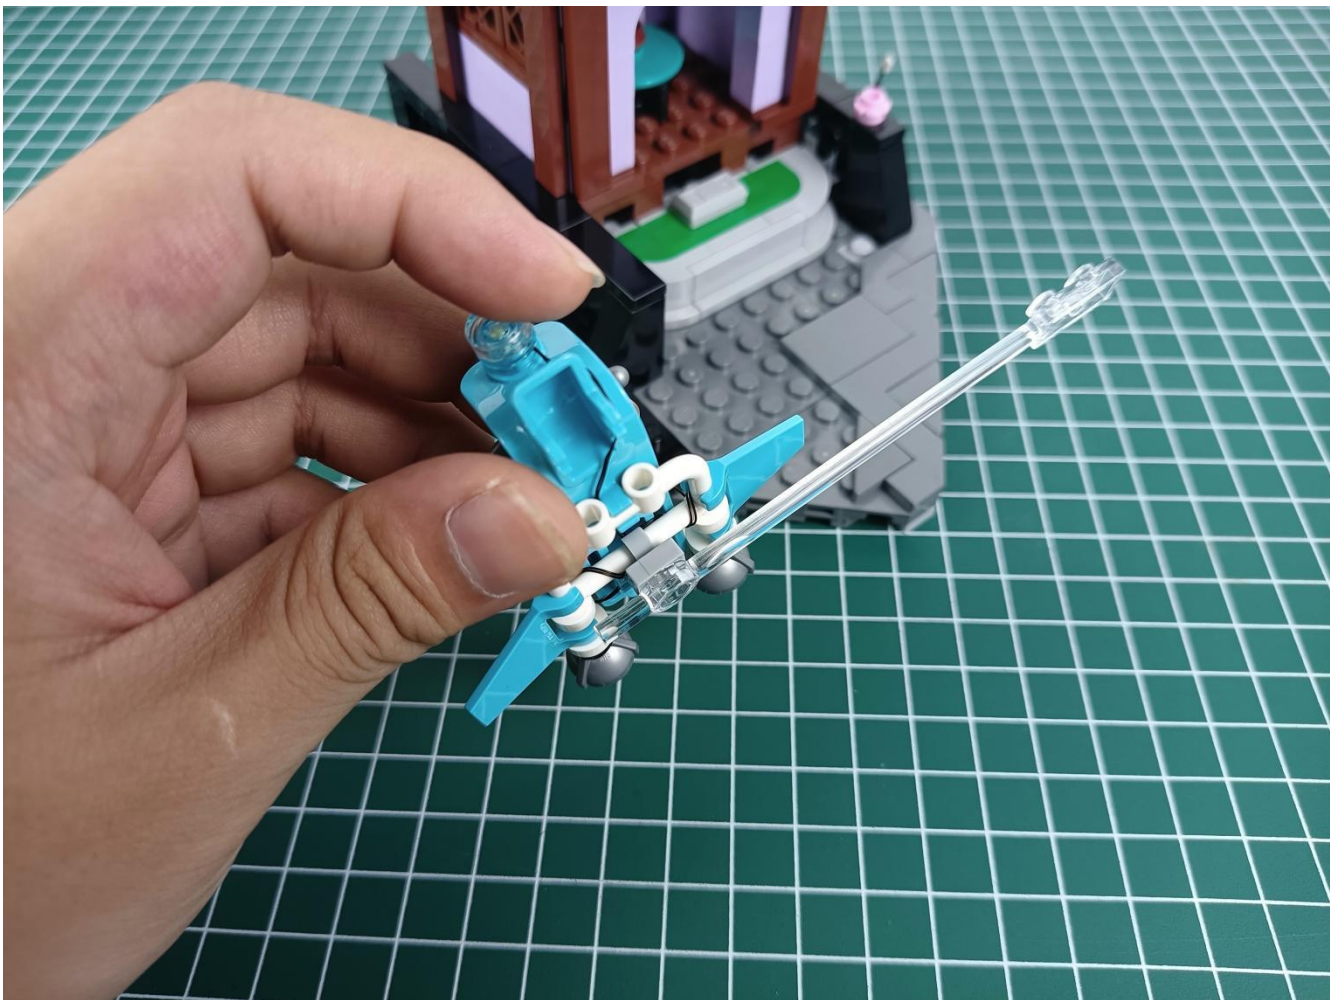

Please be careful when installing since the lamp thread is slender. Cannot be pressed against the raised position of the building block. It should pass along the gap, otherwise the lamp wire will be pinched.

Step 2 : Installation

start installation:

Complete install and plug in the power to try it.

Above creative ideas and instructions are provide by our designers.

But we treasure your suggestions or opinions on below.