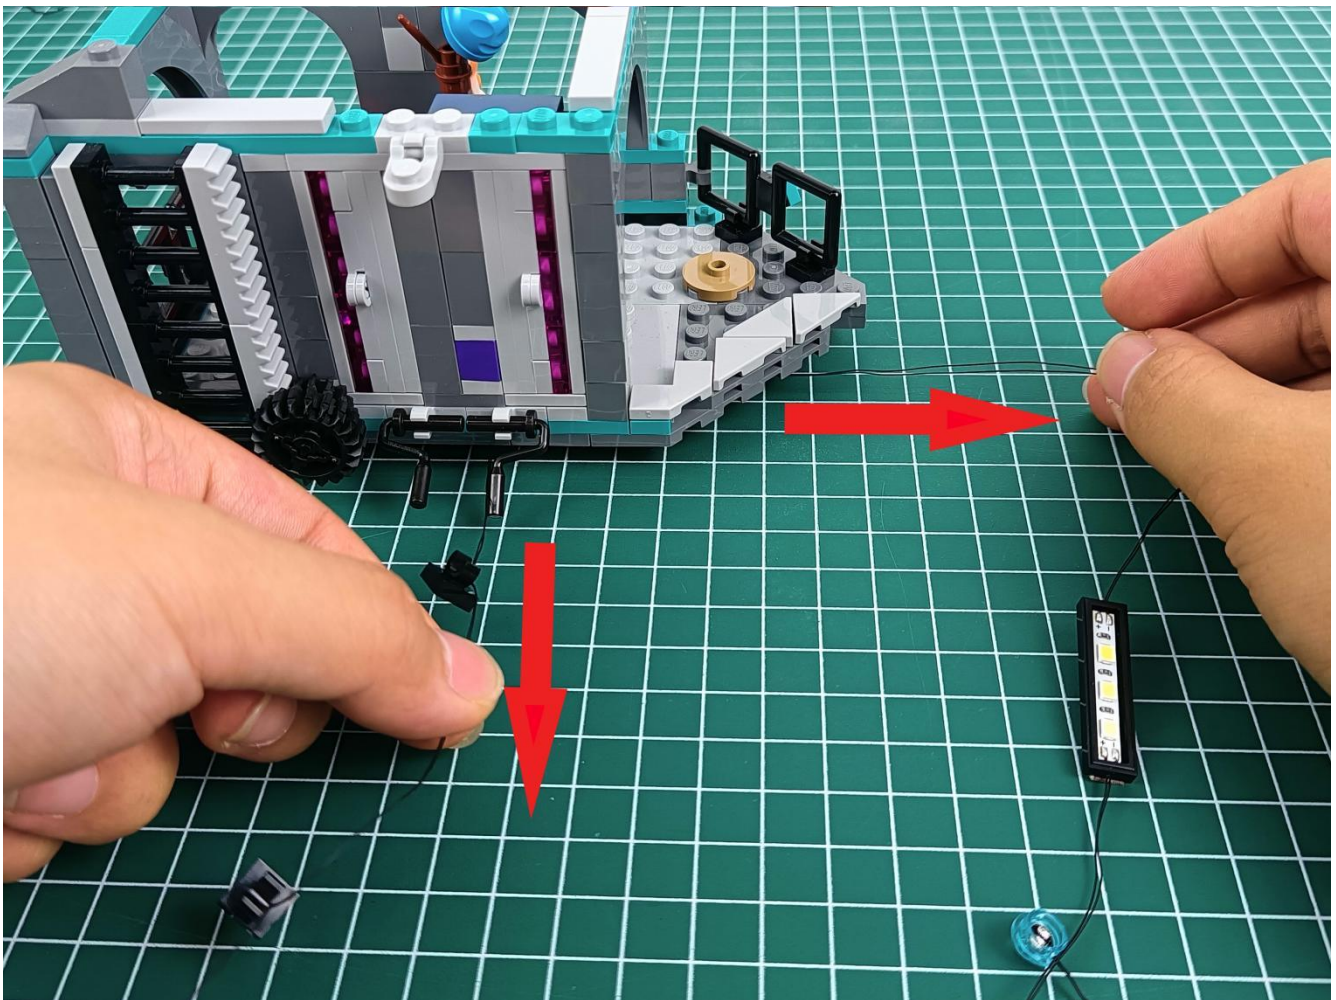

Connect the USB power cord to the battery box.

Take out the 4 expansion boards from the No. 5 bag.

Please pay more attention and carefully using the connector for it is small. The “=” of the 2P interface is aligned with the “=” of the expansion board. The “=” on the expansion board refers to the two outside solder joints, not the two metal pins inside the jack.

Please be careful when installing since the lamp thread is slender. Cannot be pressed against the raised position of the building block. It should pass along the gap, otherwise the lamp wire will be pinched.

Step 2 : Installation

start installation:

Complete install and plug in the power to try it.

Above creative ideas and instructions are provide by our designers.

But we treasure your suggestions or opinions on below.