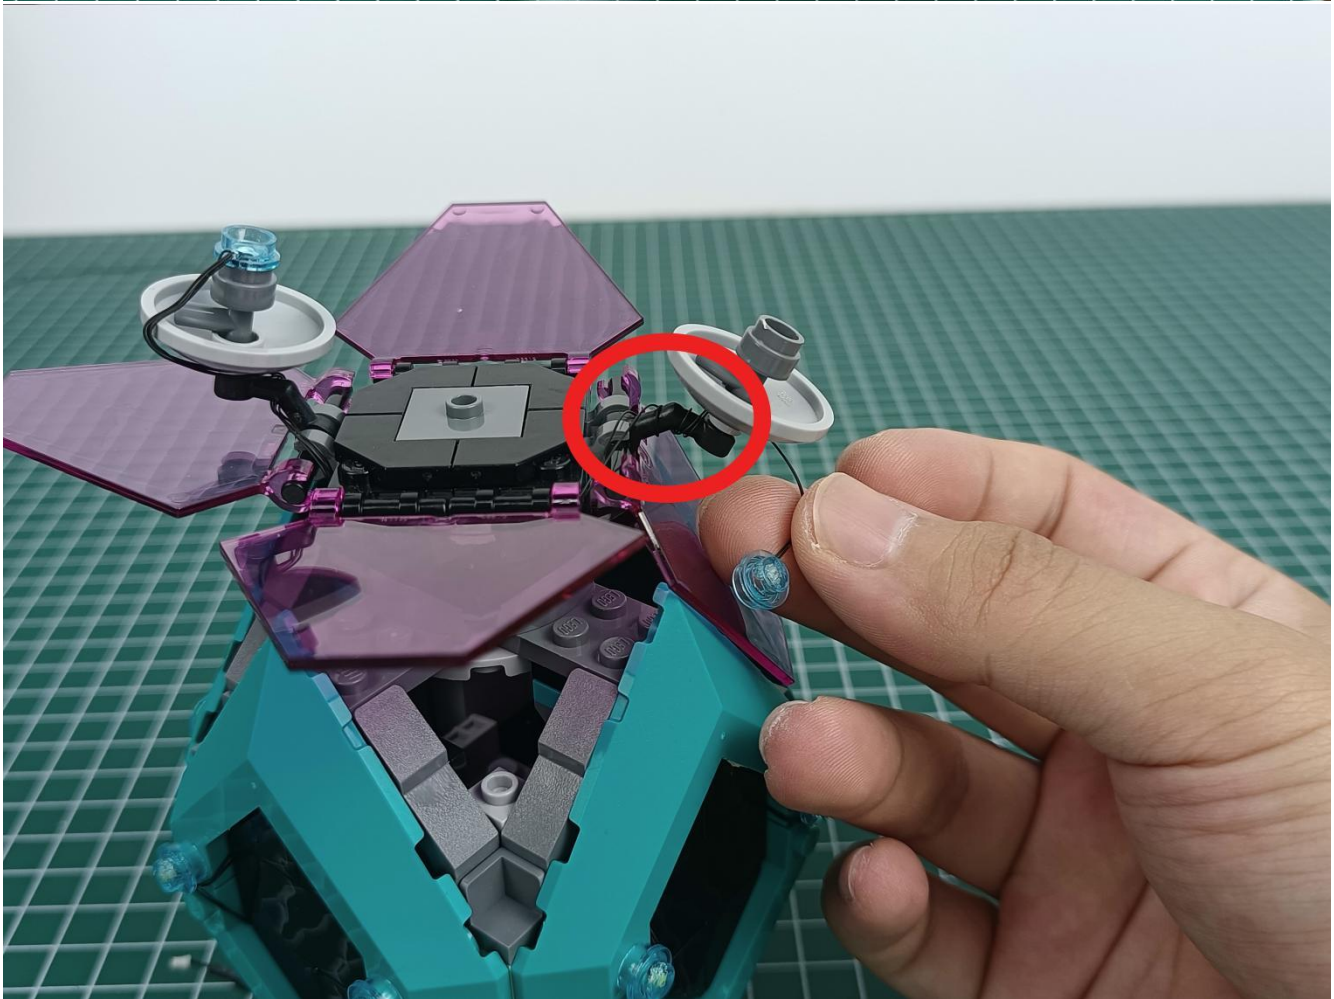

Please be careful when installing since the lamp thread is slender. Cannot be pressed against the raised position of the building block. It should pass along the gap, otherwise the lamp wire will be pinched.

Step 2 : Installation

start installation:

Complete install and plug in the power to try it.

Above creative ideas and instructions are provide by our designers.

But we treasure your suggestions or opinions on below.