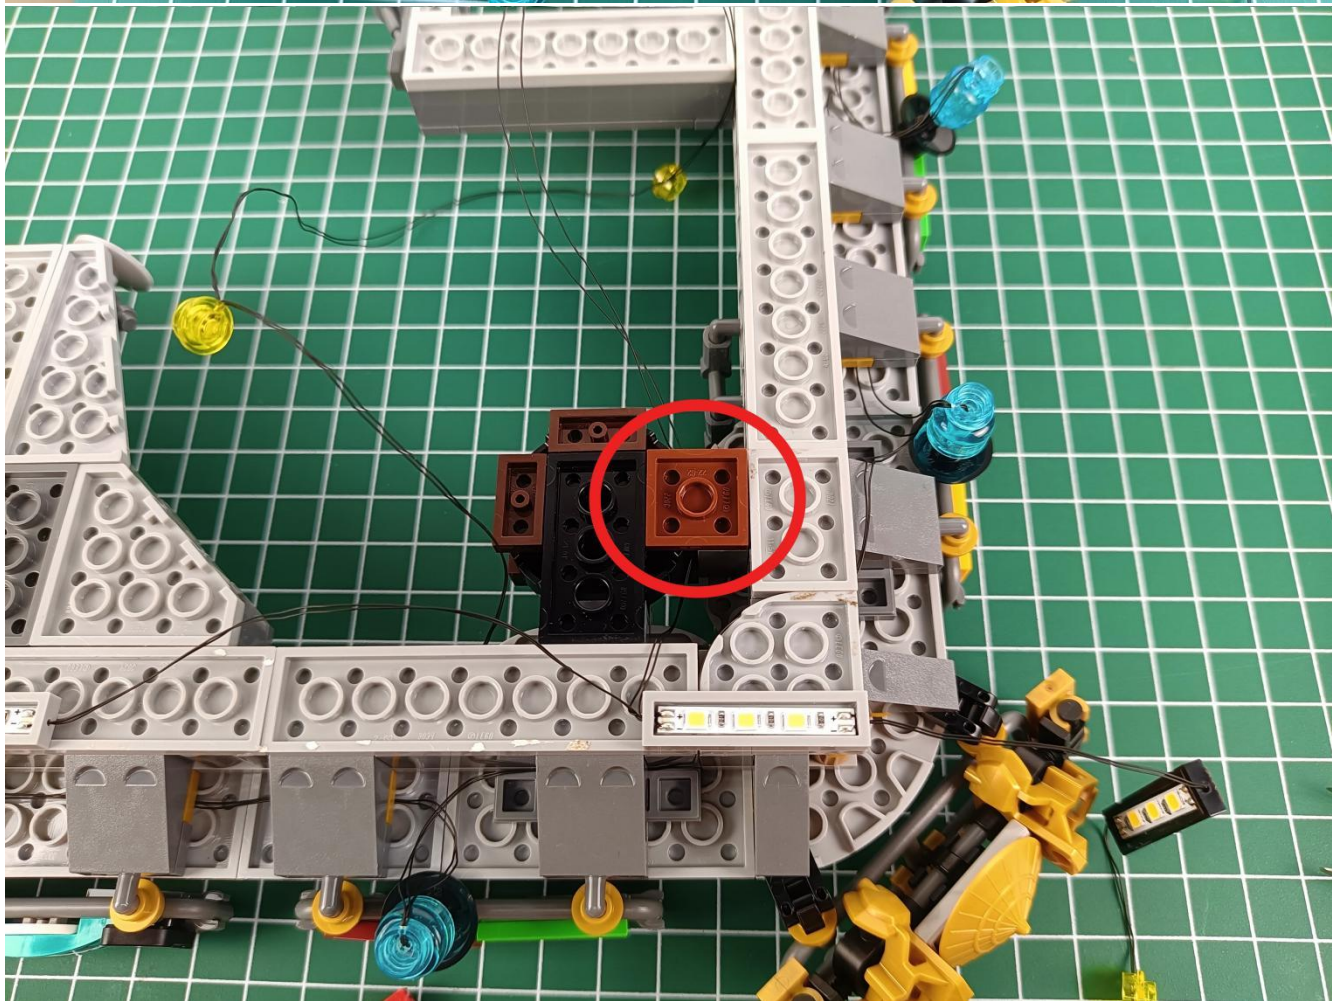

Connect the USB power cord to the battery box.

Take out the 4 expansion boards from the No. 5 bag.

Please pay more attention and carefully using the connector for it is small. The “=” of the 2P interface is aligned with the “=” of the expansion board. The “=” on the expansion board refers to the two outside solder joints, not the two metal pins inside the jack.

Please be careful when installing since the lamp thread is slender. Cannot be pressed against the raised position of the building block. It should pass along the gap, otherwise the lamp wire will be pinched.

Step 2 : Installation

start installation:

Complete install and plug in the power to try it.

Above creative ideas and instructions are provide by our designers.

But we treasure your suggestions or opinions on below.