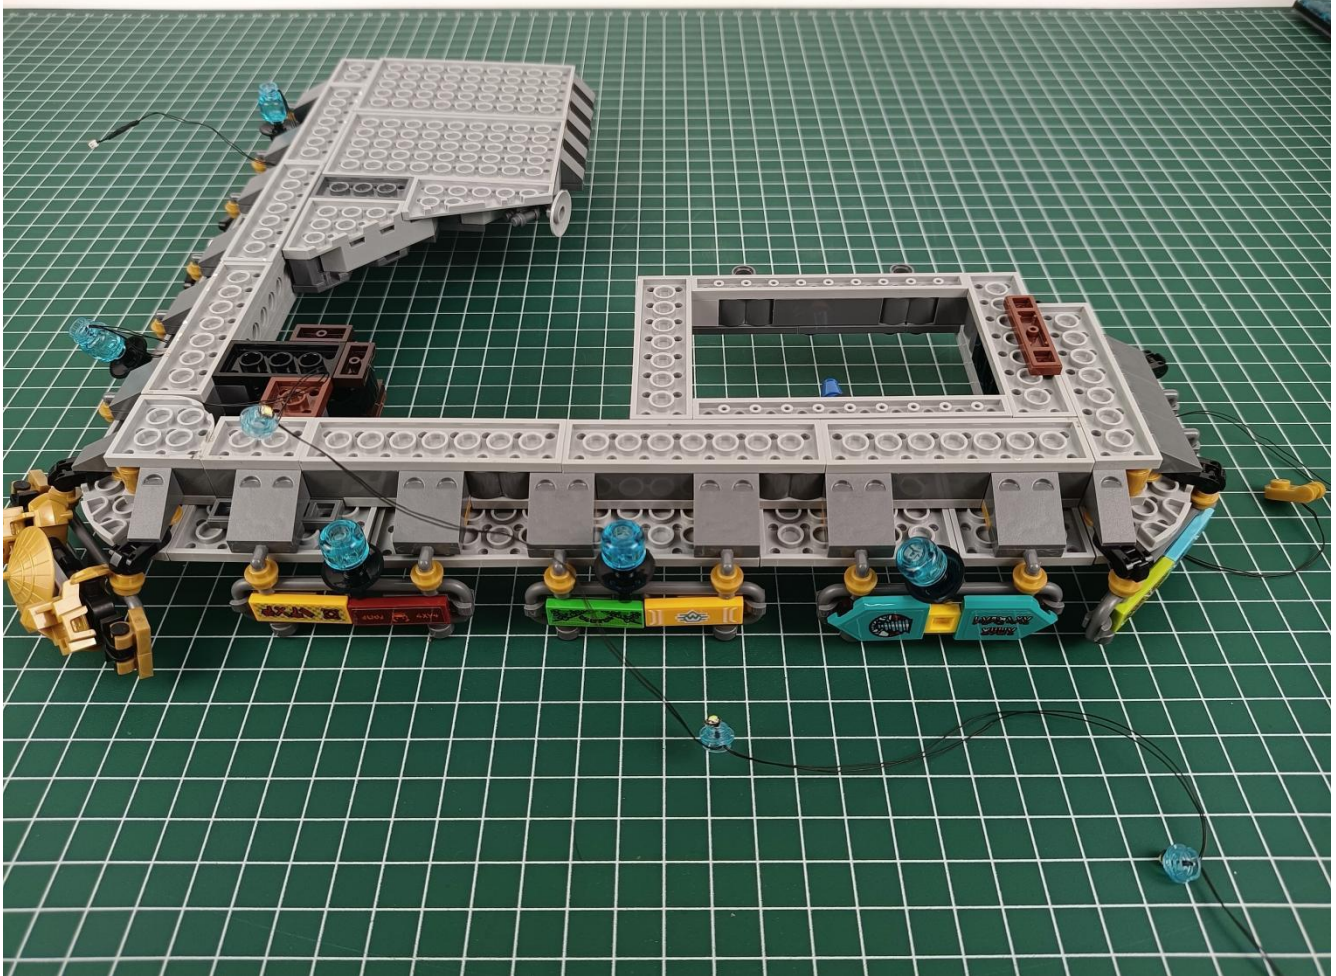

Connect the USB power cord to the battery box.

Take out the 4 expansion boards from the No. 5 bag.

Please pay more attention and carefully using the connector for it is small. The “=” of the 2P interface is aligned with the “=” of the expansion board. The “=” on the expansion board refers to the two outside solder joints, not the two metal pins inside the jack.

Please be careful when installing since the lamp thread is slender. Cannot be pressed against the raised position of the building block. It should pass along the gap, otherwise the lamp wire will be pinched.

Step 2 : Installation

start installation:

Complete install and plug in the power to try it.

Above creative ideas and instructions are provide by our designers.

But we treasure your suggestions or opinions on below.