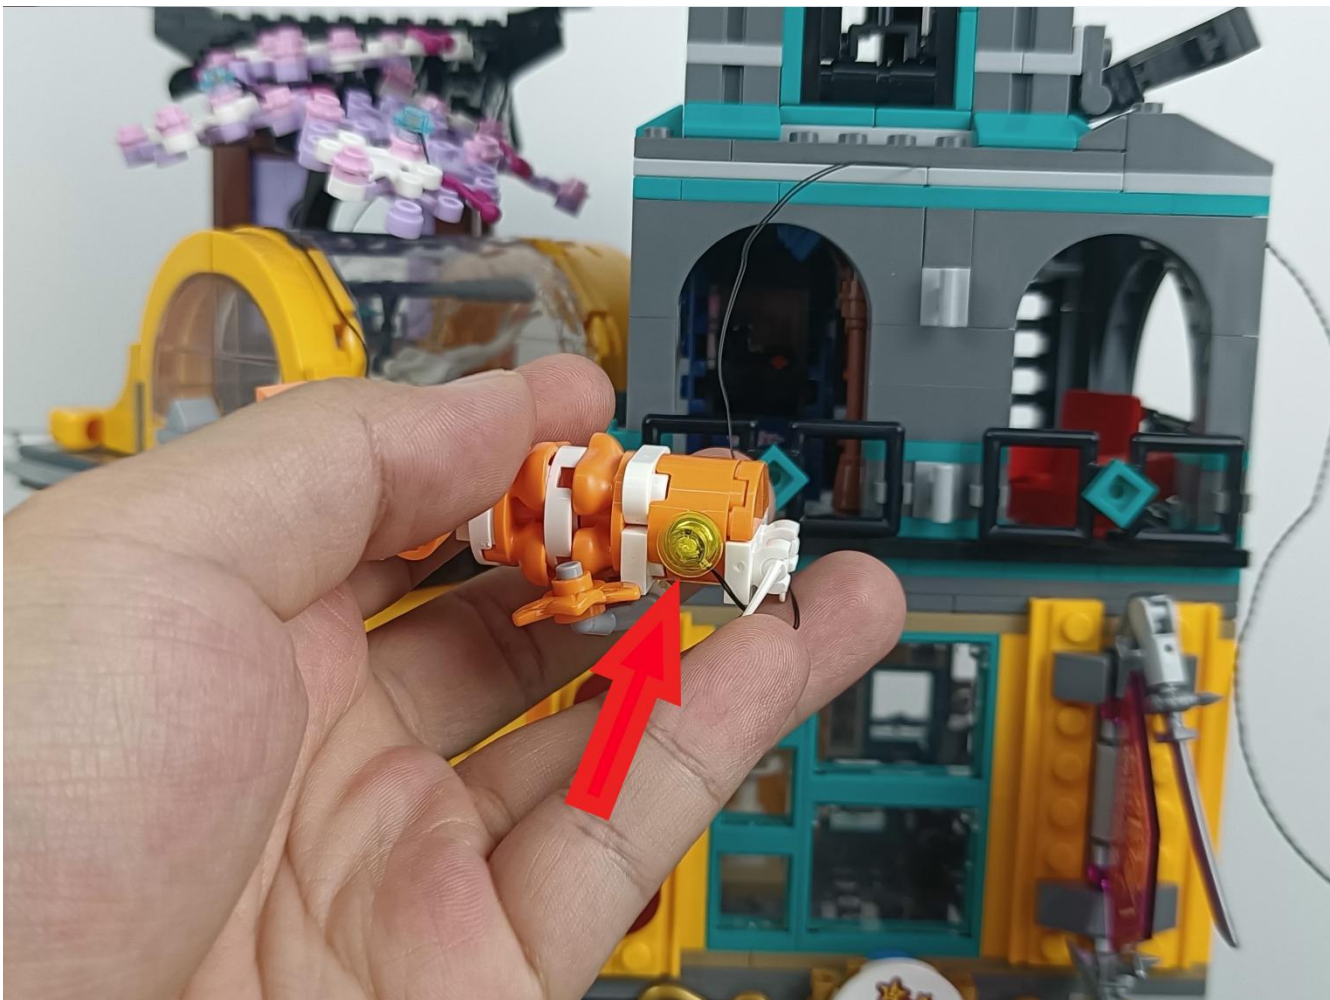

Please be careful when installing since the lamp thread is slender. Cannot be pressed against the raised position of the building block. It should pass along the gap, otherwise the lamp wire will be pinched.

Step 2 : Installation

start installation:

Complete install and plug in the power to try it.

Above creative ideas and instructions are provide by our designers.

But we treasure your suggestions or opinions on below.