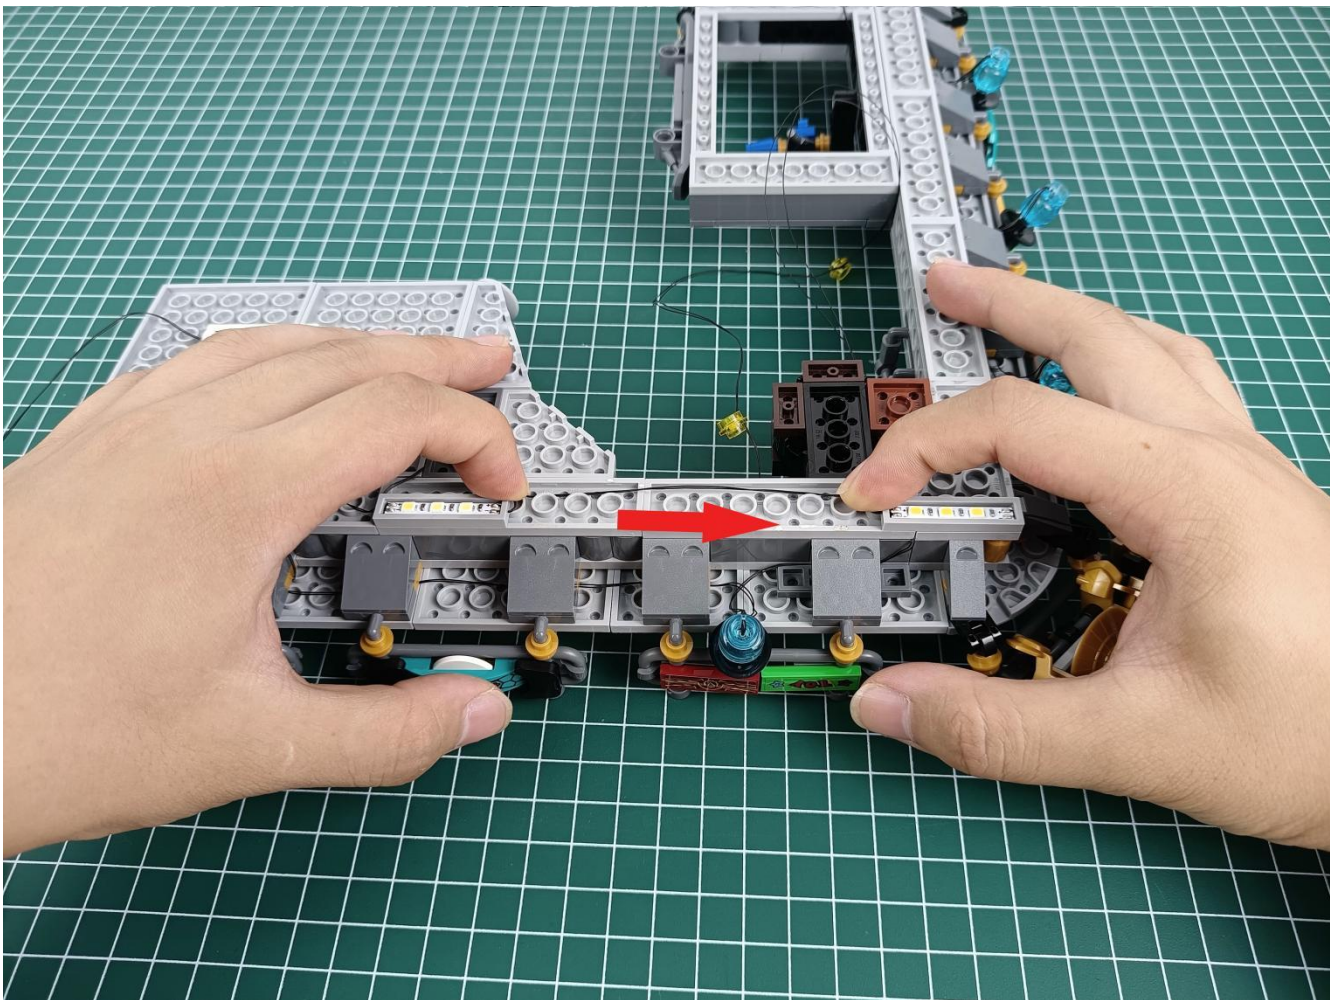

Connect the USB power cord to the battery box.

Take out the 4 expansion boards from the No. 5 bag.

Please pay more attention and carefully using the connector for it is small. The “=” of the 2P interface is aligned with the “=” of the expansion board. The “=” on the expansion board refers to the two outside solder joints, not the two metal pins inside the jack.

Please be careful when installing since the lamp thread is slender. Cannot be pressed against the raised position of the building block. It should pass along the gap, otherwise the lamp wire will be pinched.

Step 2 : Installation

start installation:

Complete install and plug in the power to try it.

Above creative ideas and instructions are provide by our designers.

But we treasure your suggestions or opinions on below.