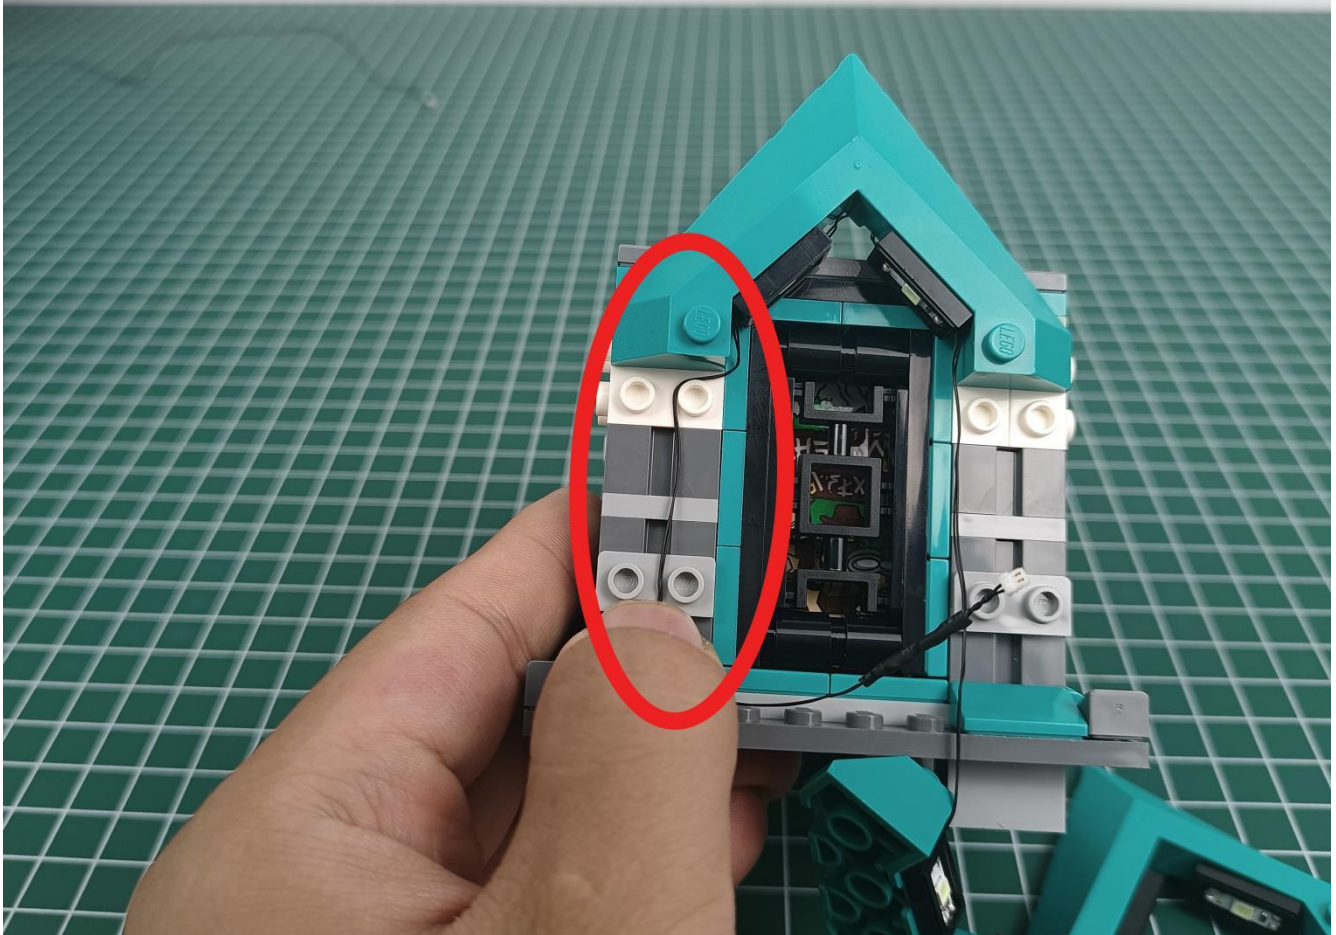

Connect the USB power cord to the battery box.

Take out the 4 expansion boards from the No. 5 bag.

Please pay more attention and carefully using the connector for it is small. The “=” of the 2P interface is aligned with the “=” of the expansion board. The “=” on the expansion board refers to the two outside solder joints, not the two metal pins inside the jack.

Please be careful when installing since the lamp thread is slender. Cannot be pressed against the raised position of the building block. It should pass along the gap, otherwise the lamp wire will be pinched.

Step 2 : Installation

start installation:

Complete install and plug in the power to try it.

Above creative ideas and instructions are provide by our designers.

But we treasure your suggestions or opinions on below.