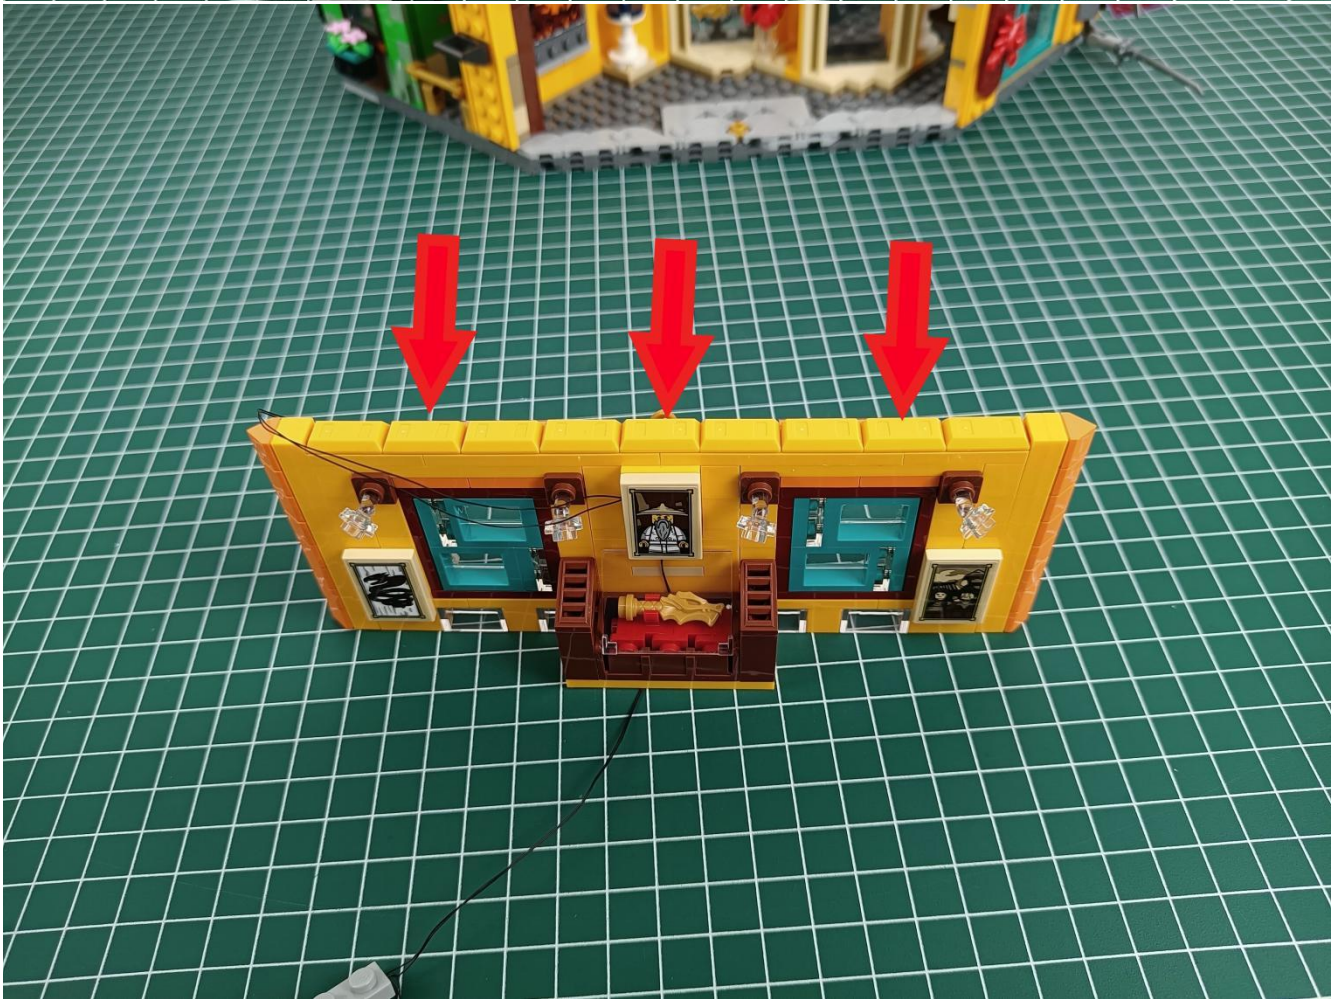

Connect the USB power cord to the battery box.

Take out the 4 expansion boards from the No. 5 bag.

Please pay more attention and carefully using the connector for it is small. The “=” of the 2P interface is aligned with the “=” of the expansion board. The “=” on the expansion board refers to the two outside solder joints, not the two metal pins inside the jack.

Please be careful when installing since the lamp thread is slender. Cannot be pressed against the raised position of the building block. It should pass along the gap, otherwise the lamp wire will be pinched.

Step 2 : Installation

start installation:

Complete install and plug in the power to try it.

Above creative ideas and instructions are provide by our designers.

But we treasure your suggestions or opinions on below.