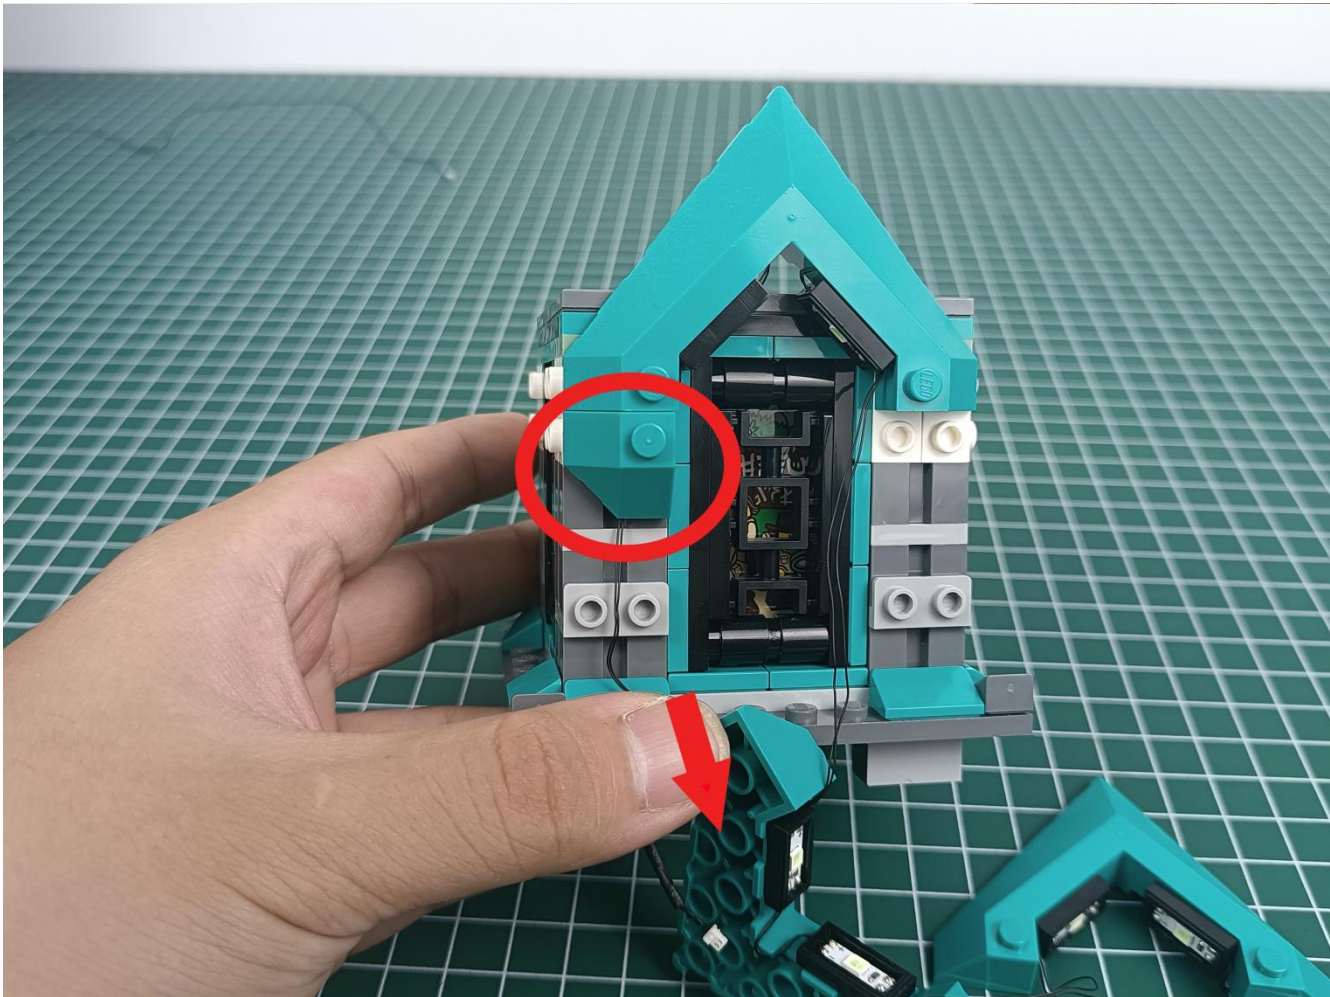

Connect the USB power cord to the battery box.

Take out the 4 expansion boards from the No. 5 bag.

Please pay more attention and carefully using the connector for it is small. The “=” of the 2P interface is aligned with the “=” of the expansion board. The “=” on the expansion board refers to the two outside solder joints, not the two metal pins inside the jack.

Please be careful when installing since the lamp thread is slender. Cannot be pressed against the raised position of the building block. It should pass along the gap, otherwise the lamp wire will be pinched.

Step 2 : Installation

start installation:

Complete install and plug in the power to try it.

Above creative ideas and instructions are provide by our designers.

But we treasure your suggestions or opinions on below.