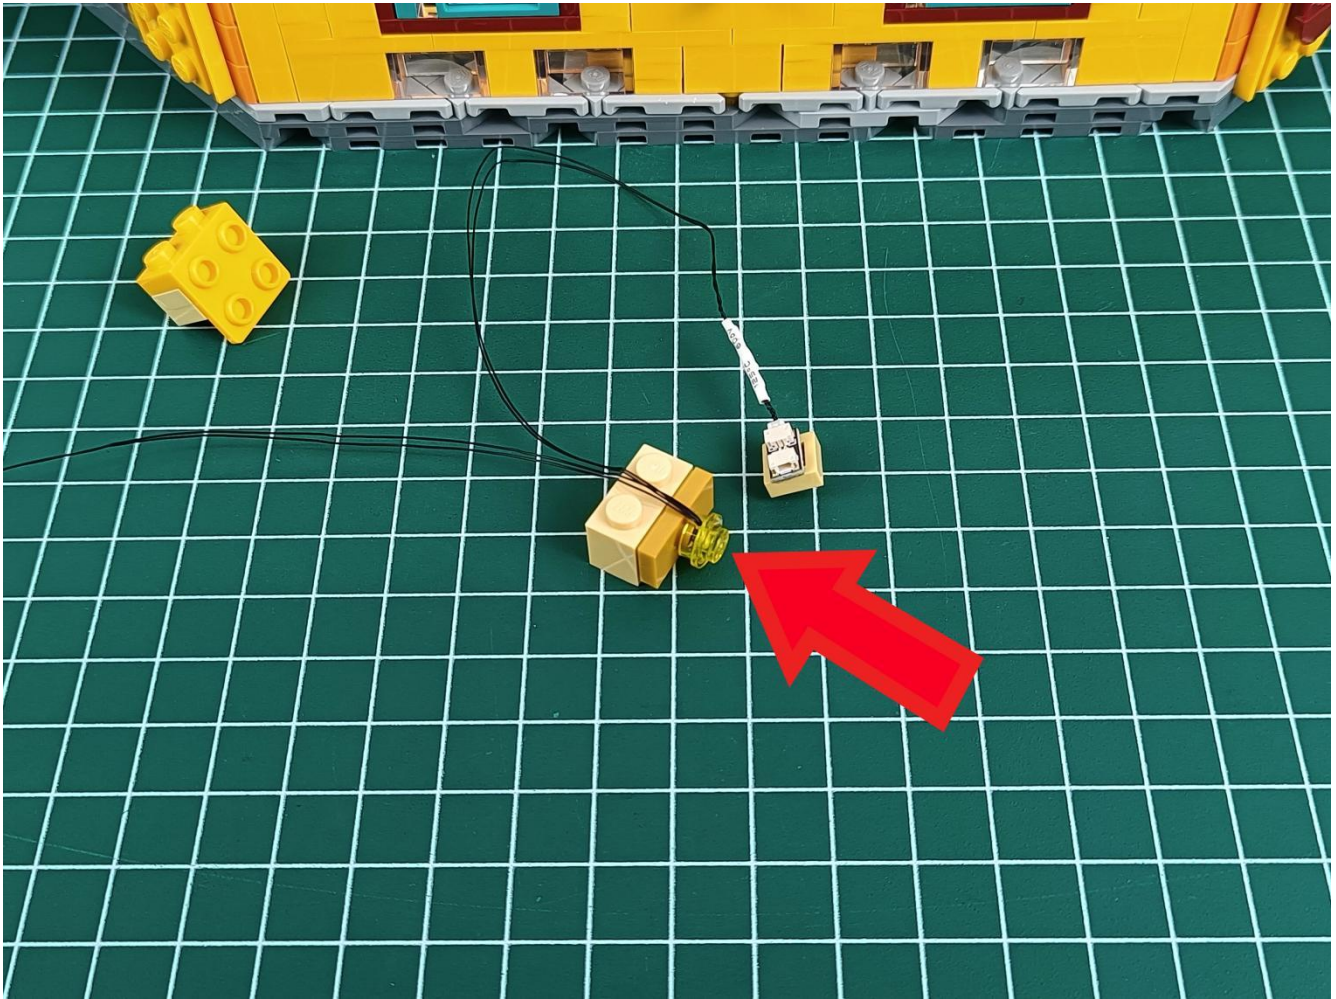

Connect the USB power cord to the battery box.

Take out the 4 expansion boards from the No. 5 bag.

Please pay more attention and carefully using the connector for it is small. The “=” of the 2P interface is aligned with the “=” of the expansion board. The “=” on the expansion board refers to the two outside solder joints, not the two metal pins inside the jack.

Please be careful when installing since the lamp thread is slender. Cannot be pressed against the raised position of the building block. It should pass along the gap, otherwise the lamp wire will be pinched.

Step 2 : Installation

start installation:

Complete install and plug in the power to try it.

Above creative ideas and instructions are provide by our designers.

But we treasure your suggestions or opinions on below.