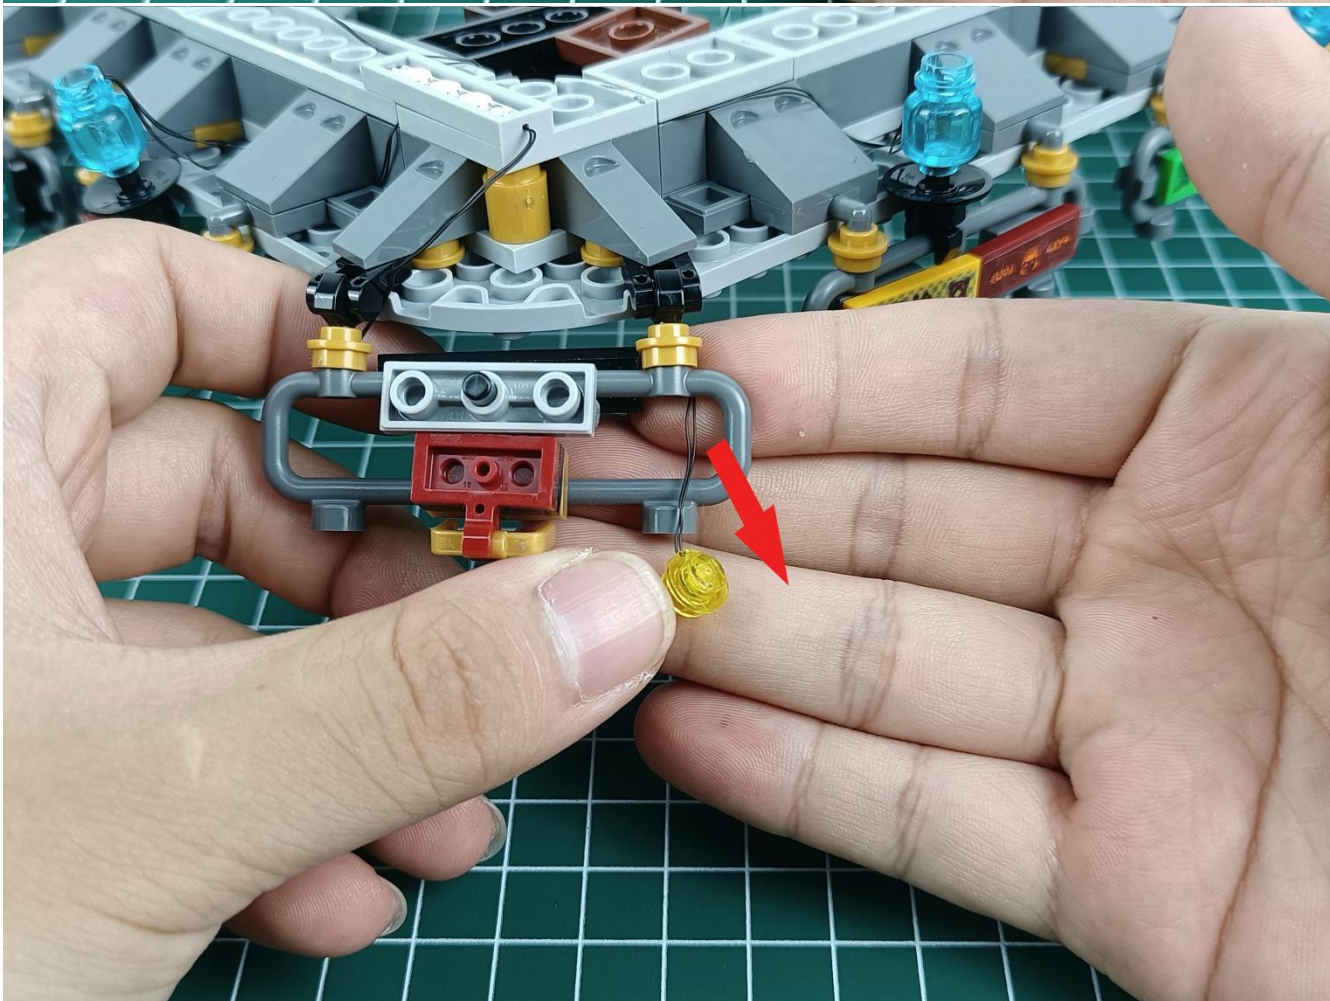

Connect the USB power cord to the battery box.

Take out the 4 expansion boards from the No. 5 bag.

Please pay more attention and carefully using the connector for it is small. The “=” of the 2P interface is aligned with the “=” of the expansion board. The “=” on the expansion board refers to the two outside solder joints, not the two metal pins inside the jack.

Please be careful when installing since the lamp thread is slender. Cannot be pressed against the raised position of the building block. It should pass along the gap, otherwise the lamp wire will be pinched.

Step 2 : Installation

start installation:

Complete install and plug in the power to try it.

Above creative ideas and instructions are provide by our designers.

But we treasure your suggestions or opinions on below.