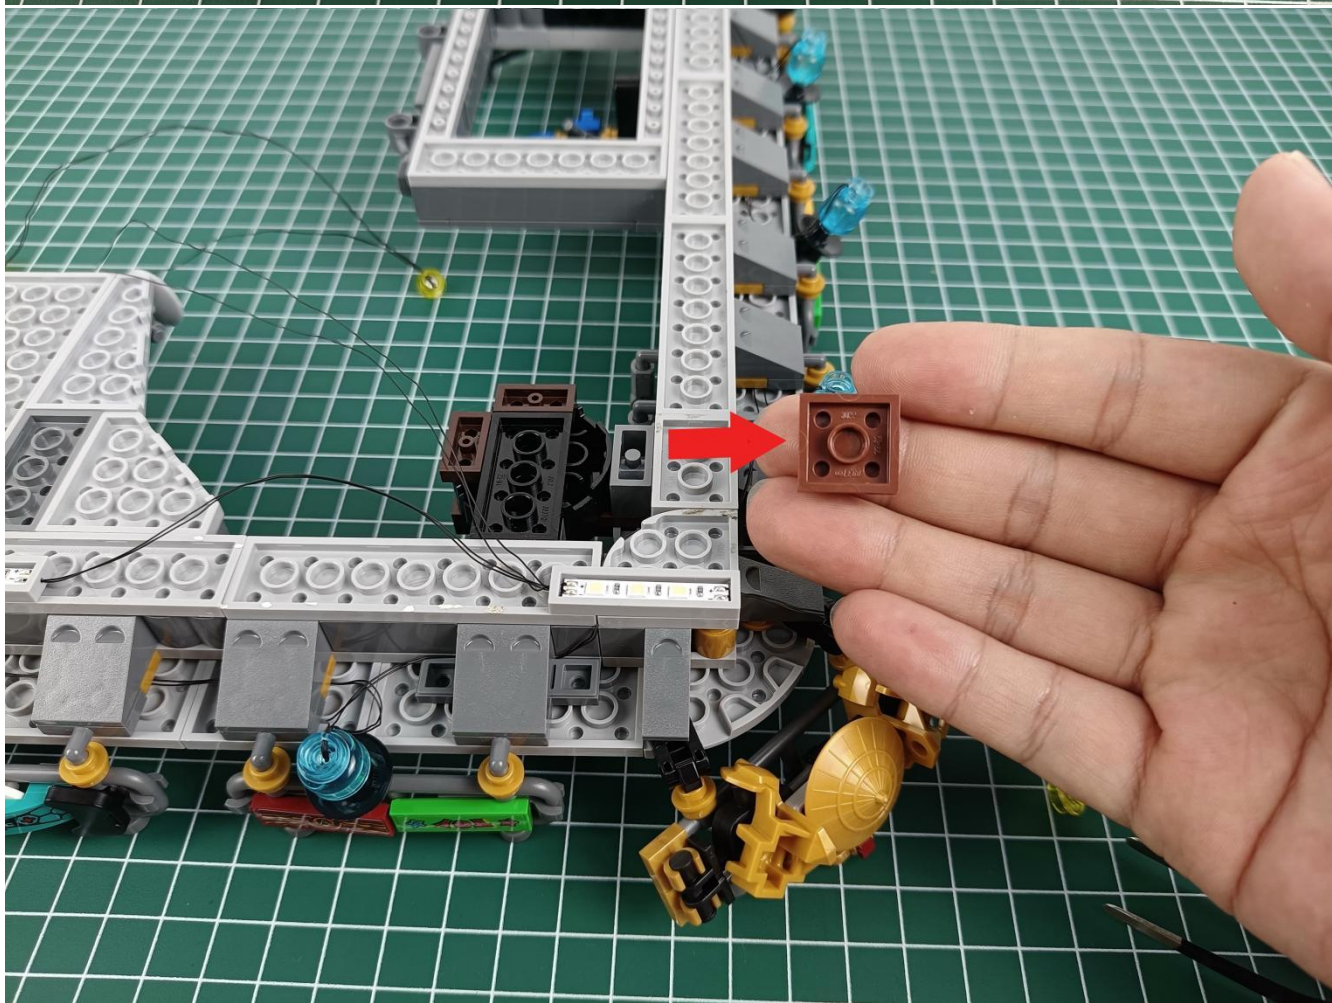

Connect the USB power cord to the battery box.

Take out the 4 expansion boards from the No. 5 bag.

Please pay more attention and carefully using the connector for it is small. The “=” of the 2P interface is aligned with the “=” of the expansion board. The “=” on the expansion board refers to the two outside solder joints, not the two metal pins inside the jack.

Please be careful when installing since the lamp thread is slender. Cannot be pressed against the raised position of the building block. It should pass along the gap, otherwise the lamp wire will be pinched.

Step 2 : Installation

start installation:

Complete install and plug in the power to try it.

Above creative ideas and instructions are provide by our designers.

But we treasure your suggestions or opinions on below.