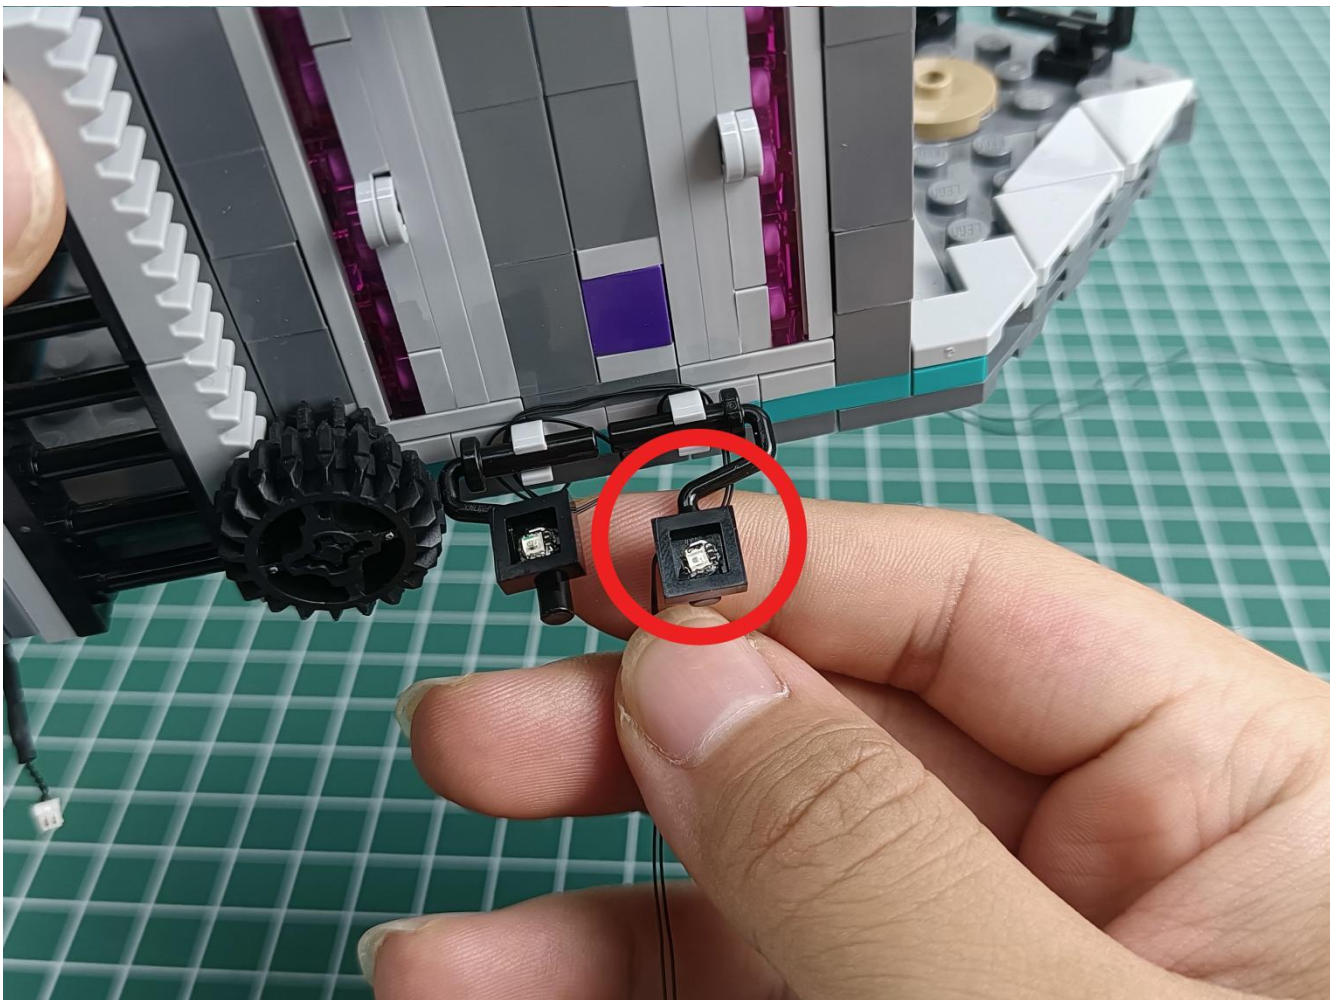

Connect the USB power cord to the battery box.

Take out the 4 expansion boards from the No. 5 bag.

Please pay more attention and carefully using the connector for it is small. The “=” of the 2P interface is aligned with the “=” of the expansion board. The “=” on the expansion board refers to the two outside solder joints, not the two metal pins inside the jack.

Please be careful when installing since the lamp thread is slender. Cannot be pressed against the raised position of the building block. It should pass along the gap, otherwise the lamp wire will be pinched.

Step 2 : Installation

start installation:

Complete install and plug in the power to try it.

Above creative ideas and instructions are provide by our designers.

But we treasure your suggestions or opinions on below.