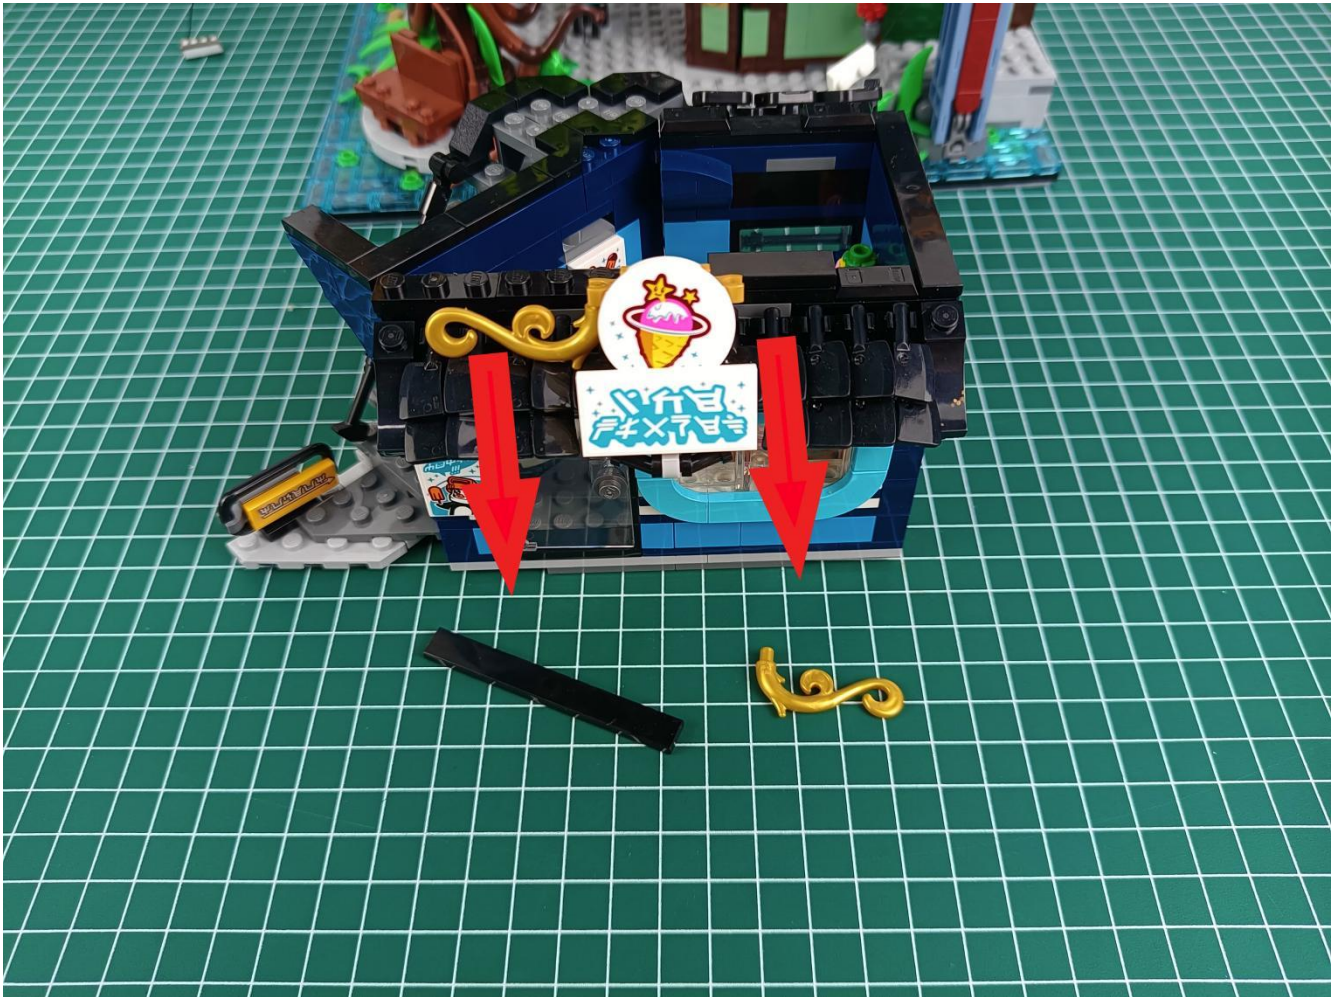

Connect the USB power cord to the battery box.

Take out the 4 expansion boards from the No. 5 bag.

Please pay more attention and carefully using the connector for it is small. The “=” of the 2P interface is aligned with the “=” of the expansion board. The “=” on the expansion board refers to the two outside solder joints, not the two metal pins inside the jack.

If there is no abnormality, unplug the lights and leave the expansion board on the USB power cord, Put the lighting back into the original bag, and test the lighting of other bags in the same way.

Attention:

Please be careful when installing since the lamp thread is slender. Cannot be pressed against the raised position of the building block. It should pass along the gap, otherwise the lamp wire will be pinched.

Step 2 : Installation

start installation:

Complete install and plug in the power to try it.

Above creative ideas and instructions are provide by our designers.

But we treasure your suggestions or opinions on below.