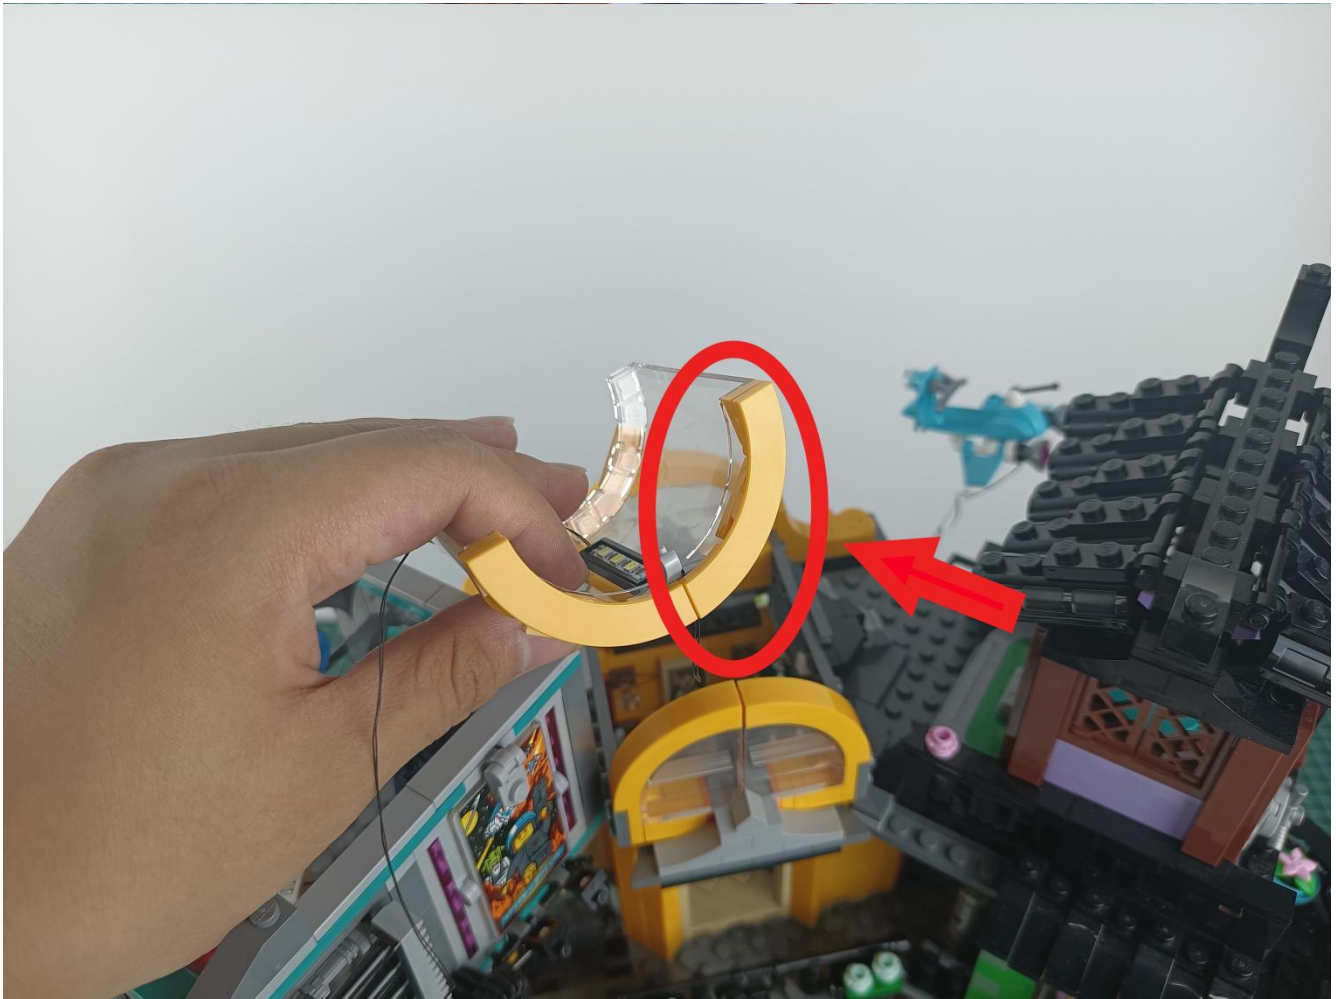

Connect the USB power cord to the battery box.

Take out the 4 expansion boards from the No. 5 bag.

Please pay more attention and carefully using the connector for it is small. The “=” of the 2P interface is aligned with the “=” of the expansion board. The “=” on the expansion board refers to the two outside solder joints, not the two metal pins inside the jack.

Please be careful when installing since the lamp thread is slender. Cannot be pressed against the raised position of the building block. It should pass along the gap, otherwise the lamp wire will be pinched.

Step 2 : Installation

start installation:

Complete install and plug in the power to try it.

Above creative ideas and instructions are provide by our designers.

But we treasure your suggestions or opinions on below.