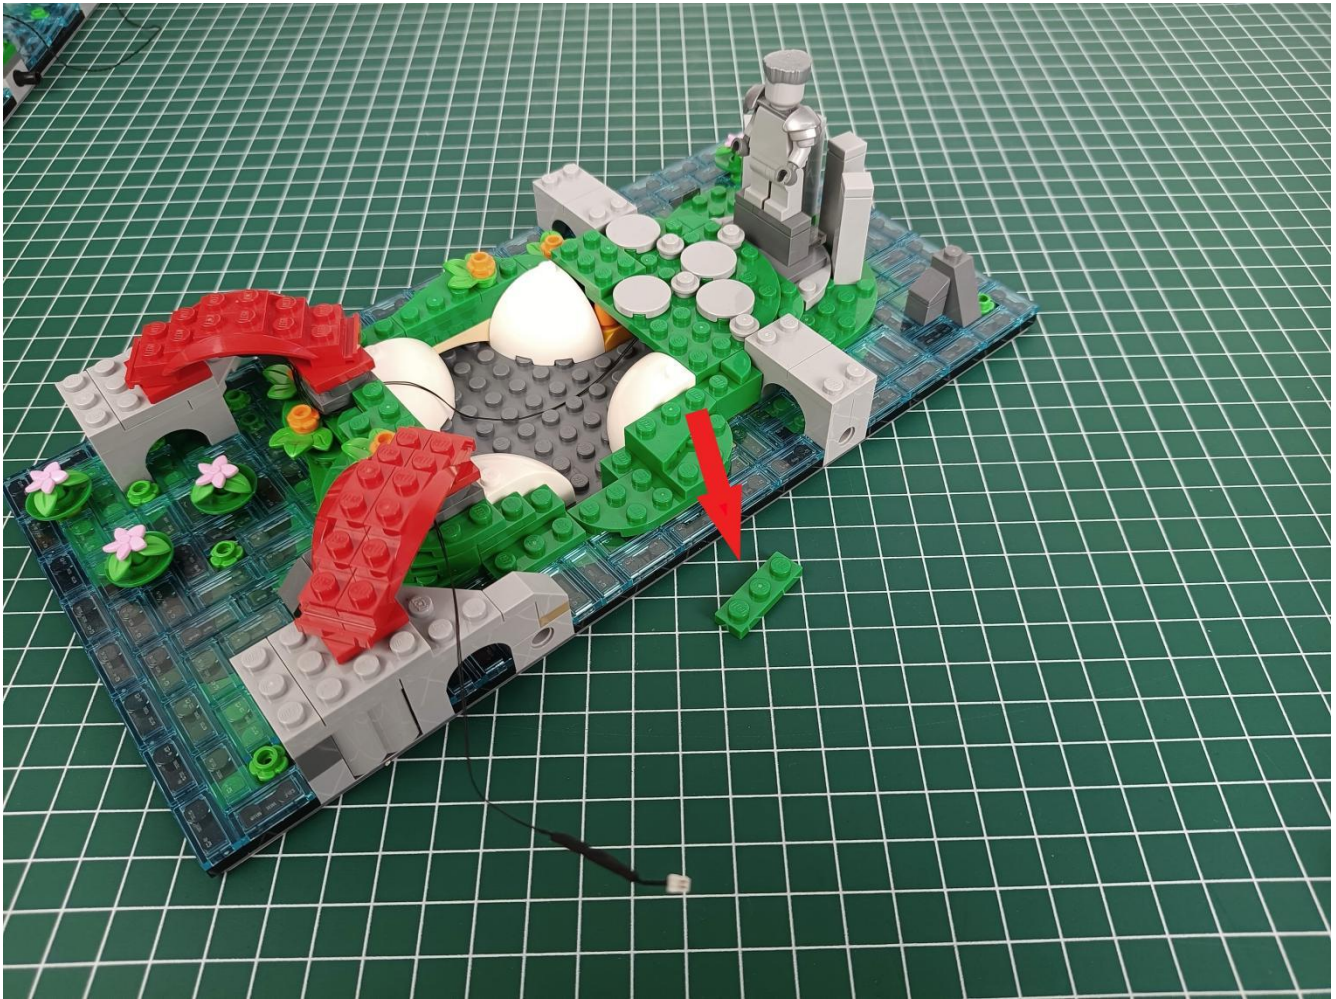

Please be careful when installing since the lamp thread is slender. Cannot be pressed against the raised position of the building block. It should pass along the gap, otherwise the lamp wire will be pinched.

Step 2 : Installation

start installation:

Complete install and plug in the power to try it.

Above creative ideas and instructions are provide by our designers.

But we treasure your suggestions or opinions on below.