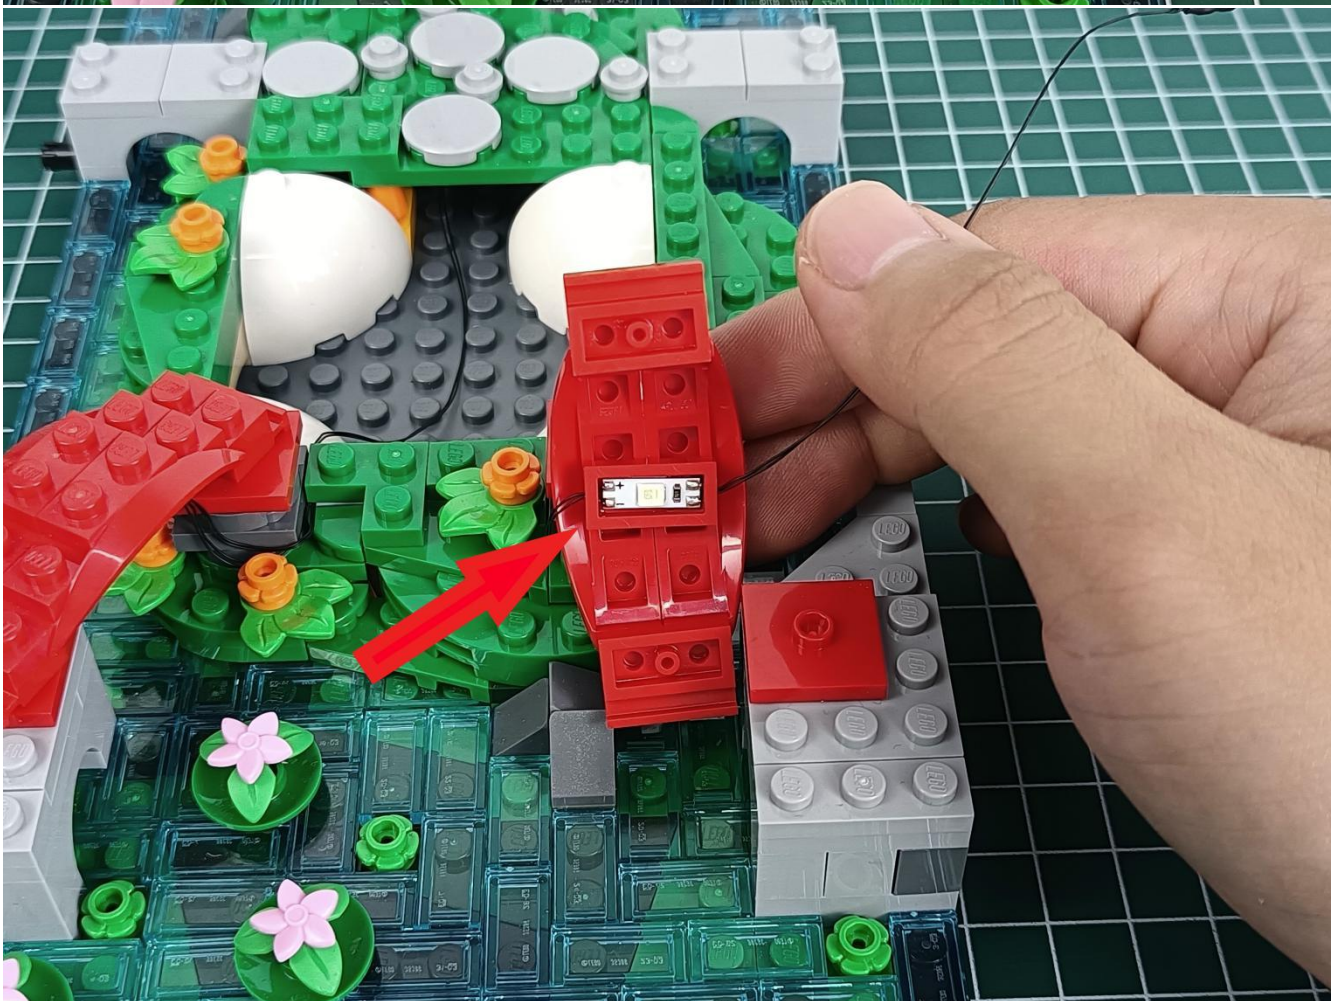

Please be careful when installing since the lamp thread is slender. Cannot be pressed against the raised position of the building block. It should pass along the gap, otherwise the lamp wire will be pinched.

Step 2 : Installation

start installation:

Complete install and plug in the power to try it.

Above creative ideas and instructions are provide by our designers.

But we treasure your suggestions or opinions on below.