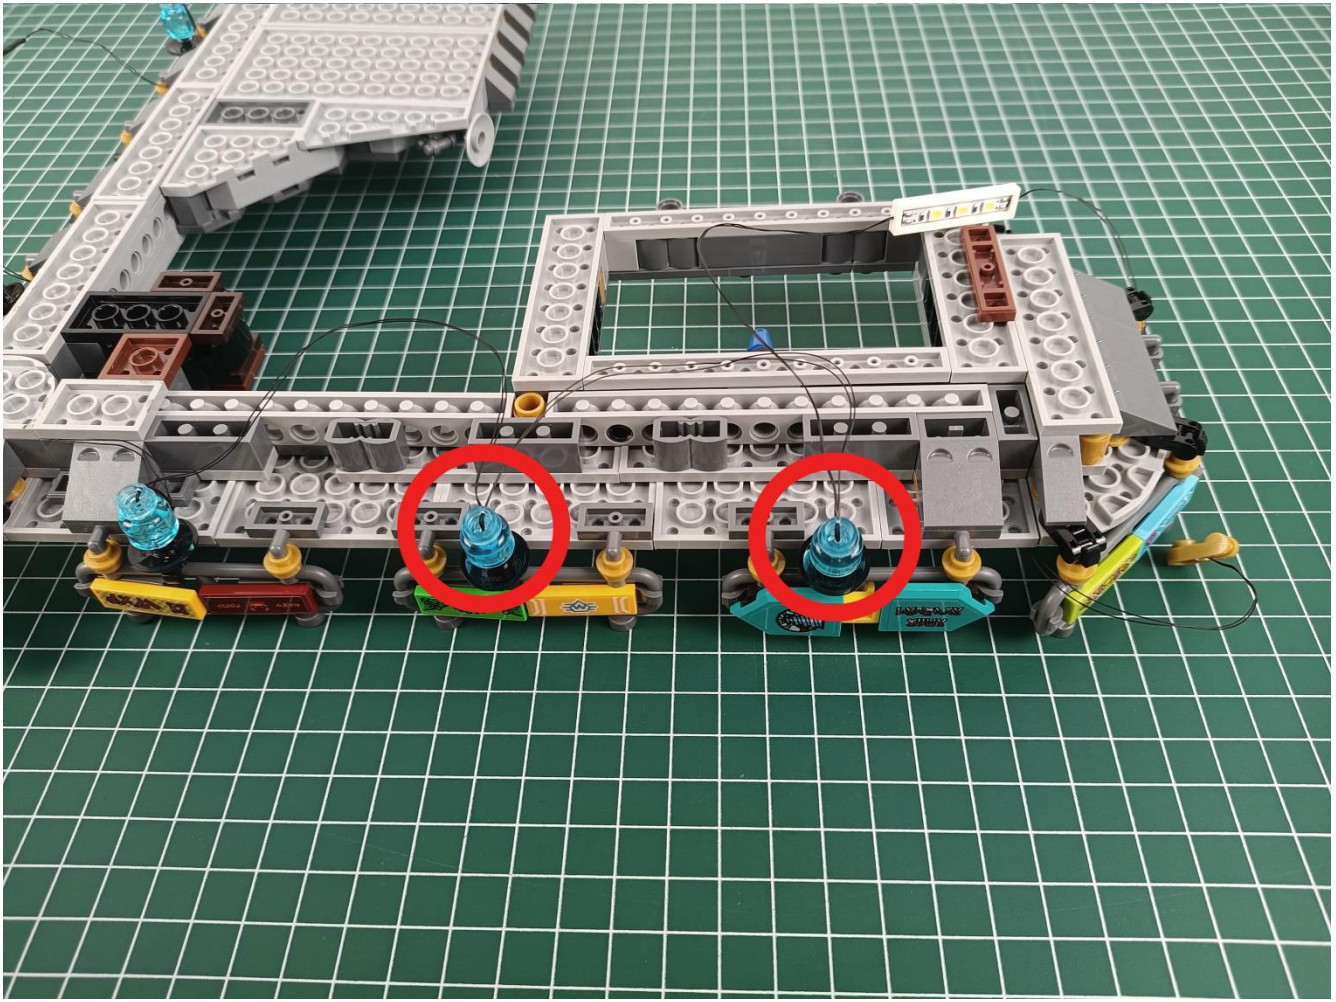

Connect the USB power cord to the battery box.

Take out the 4 expansion boards from the No. 5 bag.

Please pay more attention and carefully using the connector for it is small. The “=” of the 2P interface is aligned with the “=” of the expansion board. The “=” on the expansion board refers to the two outside solder joints, not the two metal pins inside the jack.

Please be careful when installing since the lamp thread is slender. Cannot be pressed against the raised position of the building block. It should pass along the gap, otherwise the lamp wire will be pinched.

Step 2 : Installation

start installation:

Complete install and plug in the power to try it.

Above creative ideas and instructions are provide by our designers.

But we treasure your suggestions or opinions on below.