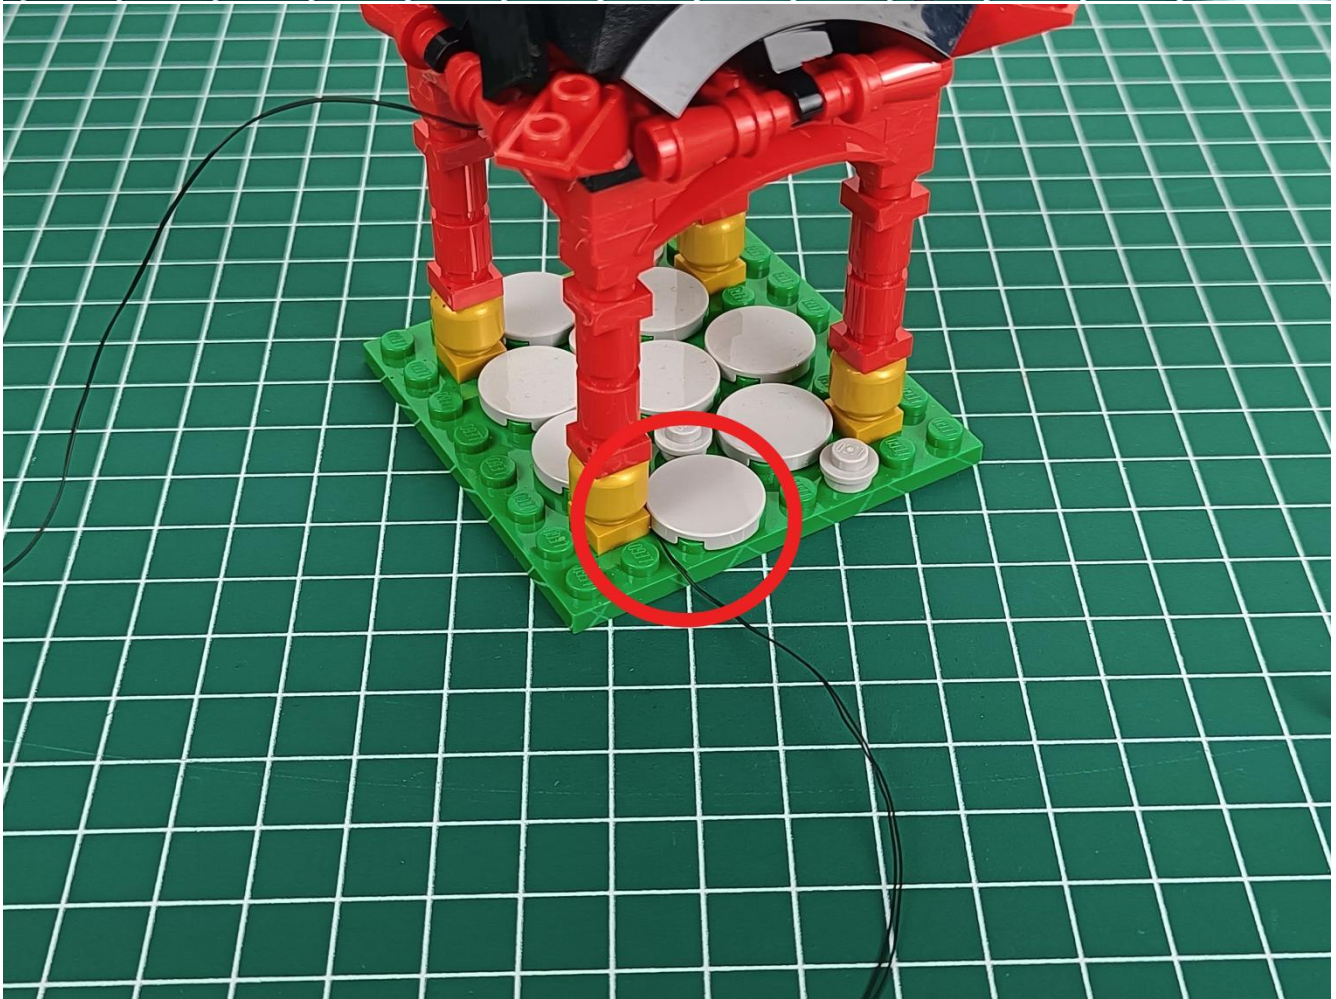

Please be careful when installing since the lamp thread is slender. Cannot be pressed against the raised position of the building block. It should pass along the gap, otherwise the lamp wire will be pinched.

Step 2 : Installation

start installation:

Complete install and plug in the power to try it.

Above creative ideas and instructions are provide by our designers.

But we treasure your suggestions or opinions on below.