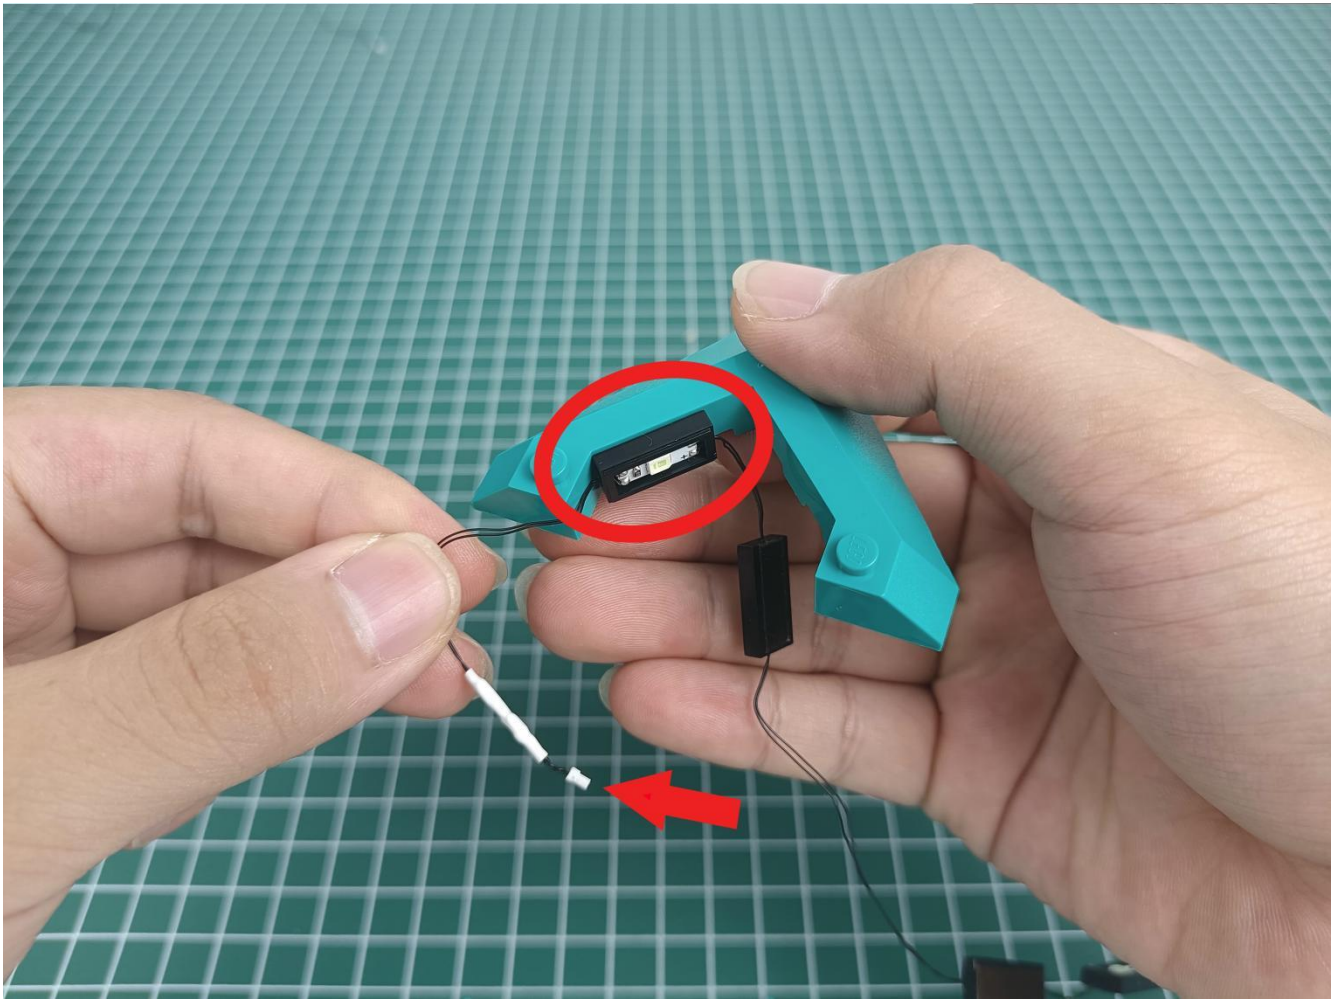

Connect the USB power cord to the battery box.

Take out the 4 expansion boards from the No. 5 bag.

Please pay more attention and carefully using the connector for it is small. The “=” of the 2P interface is aligned with the “=” of the expansion board. The “=” on the expansion board refers to the two outside solder joints, not the two metal pins inside the jack.

Please be careful when installing since the lamp thread is slender. Cannot be pressed against the raised position of the building block. It should pass along the gap, otherwise the lamp wire will be pinched.

Step 2 : Installation

start installation:

Complete install and plug in the power to try it.

Above creative ideas and instructions are provide by our designers.

But we treasure your suggestions or opinions on below.