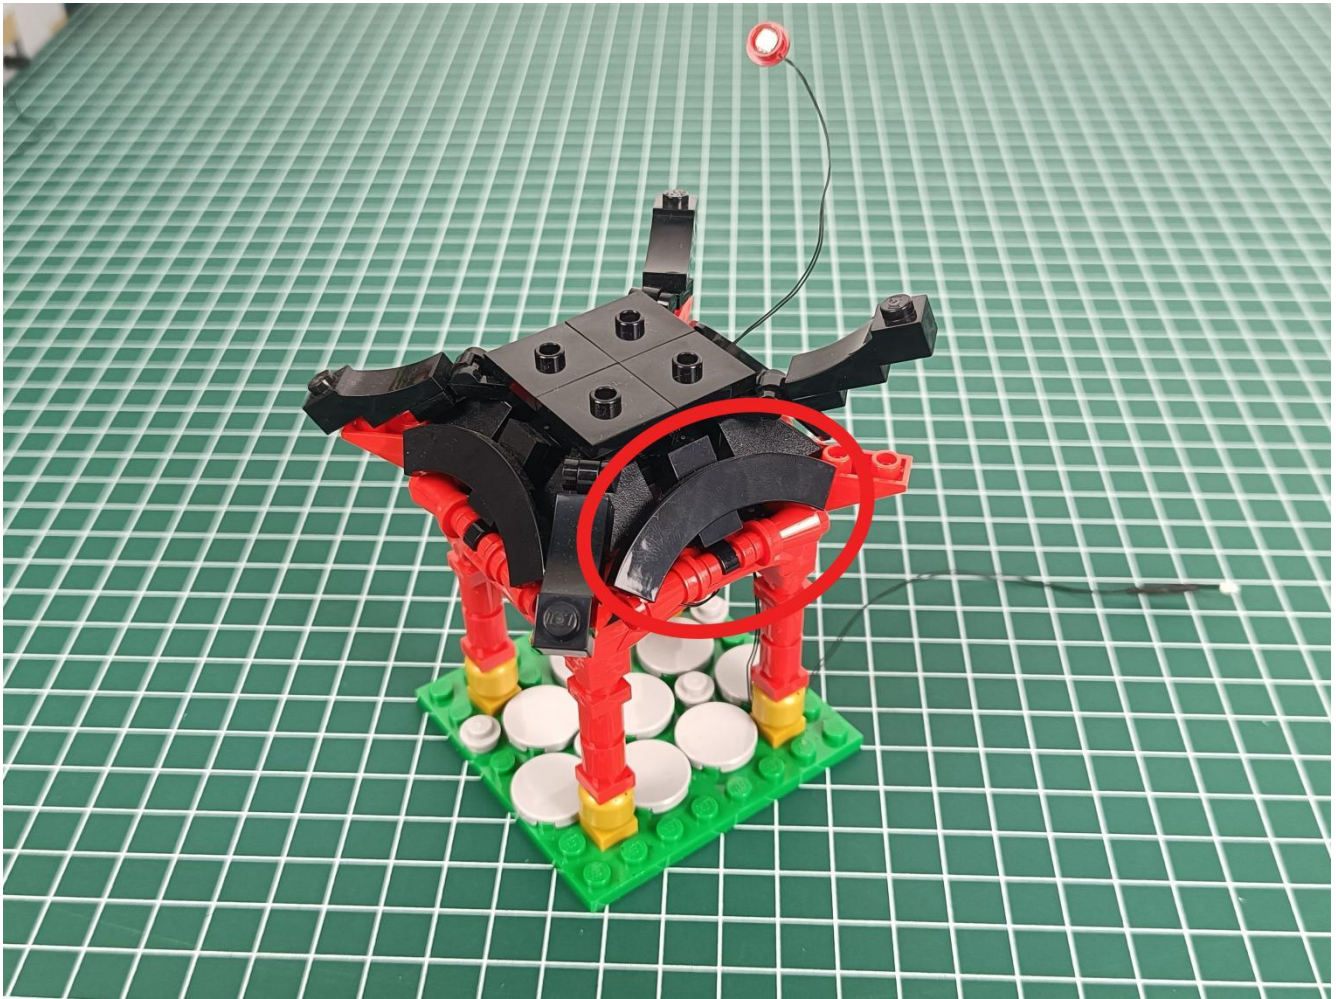

Connect the USB power cord to the battery box.

Take out the 4 expansion boards from the No. 5 bag.

Please pay more attention and carefully using the connector for it is small. The “=” of the 2P interface is aligned with the “=” of the expansion board. The “=” on the expansion board refers to the two outside solder joints, not the two metal pins inside the jack.

Please be careful when installing since the lamp thread is slender. Cannot be pressed against the raised position of the building block. It should pass along the gap, otherwise the lamp wire will be pinched.

Step 2 : Installation

start installation:

Complete install and plug in the power to try it.

Above creative ideas and instructions are provide by our designers.

But we treasure your suggestions or opinions on below.