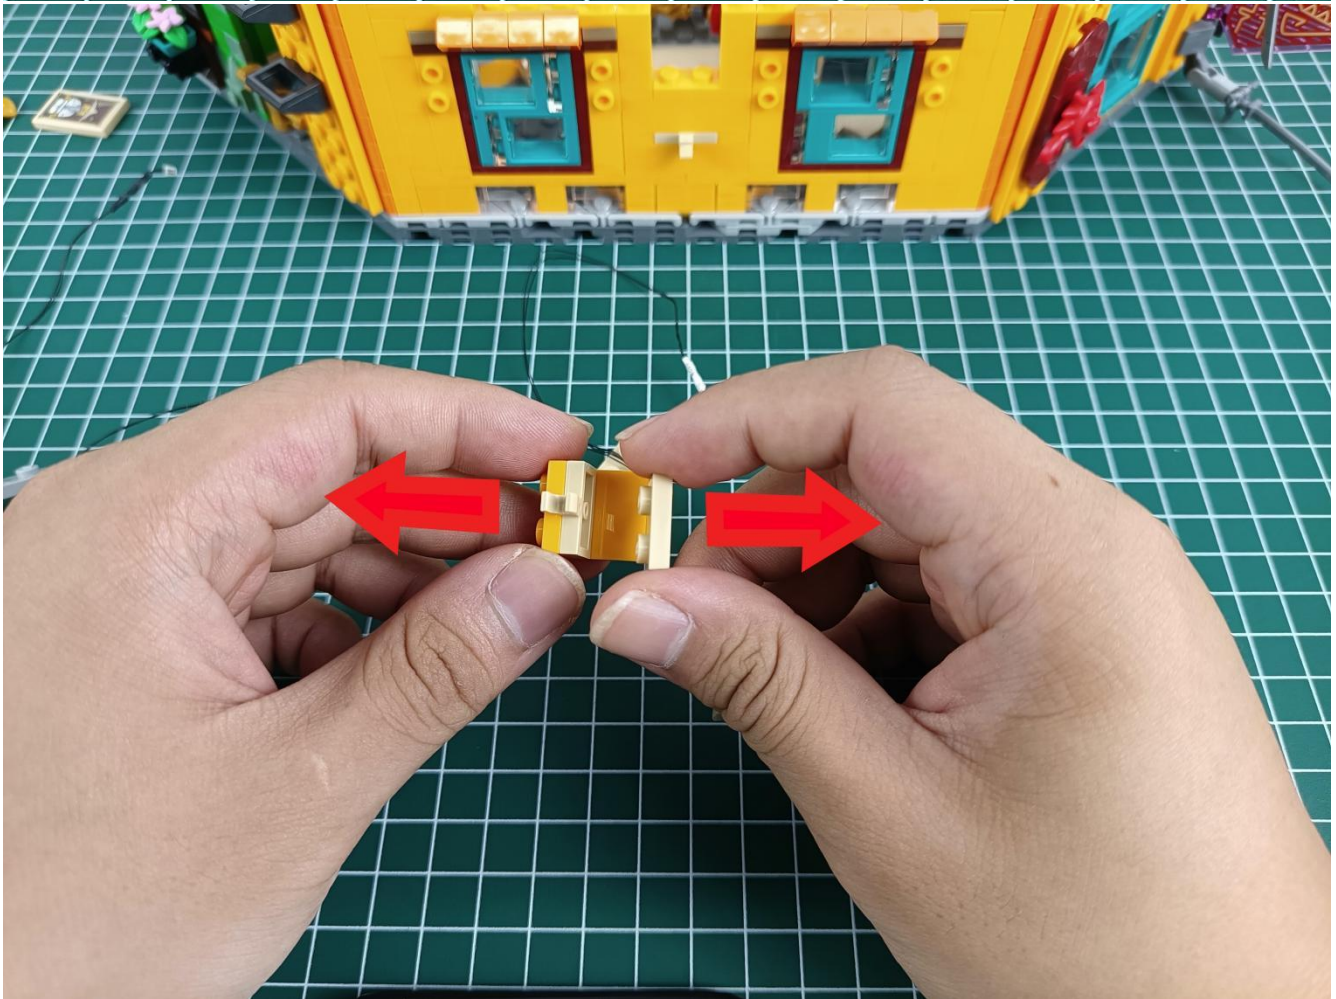

Connect the USB power cord to the battery box.

Take out the 4 expansion boards from the No. 5 bag.

Please pay more attention and carefully using the connector for it is small. The “=” of the 2P interface is aligned with the “=” of the expansion board. The “=” on the expansion board refers to the two outside solder joints, not the two metal pins inside the jack.

Please be careful when installing since the lamp thread is slender. Cannot be pressed against the raised position of the building block. It should pass along the gap, otherwise the lamp wire will be pinched.

Step 2 : Installation

start installation:

Complete install and plug in the power to try it.

Above creative ideas and instructions are provide by our designers.

But we treasure your suggestions or opinions on below.