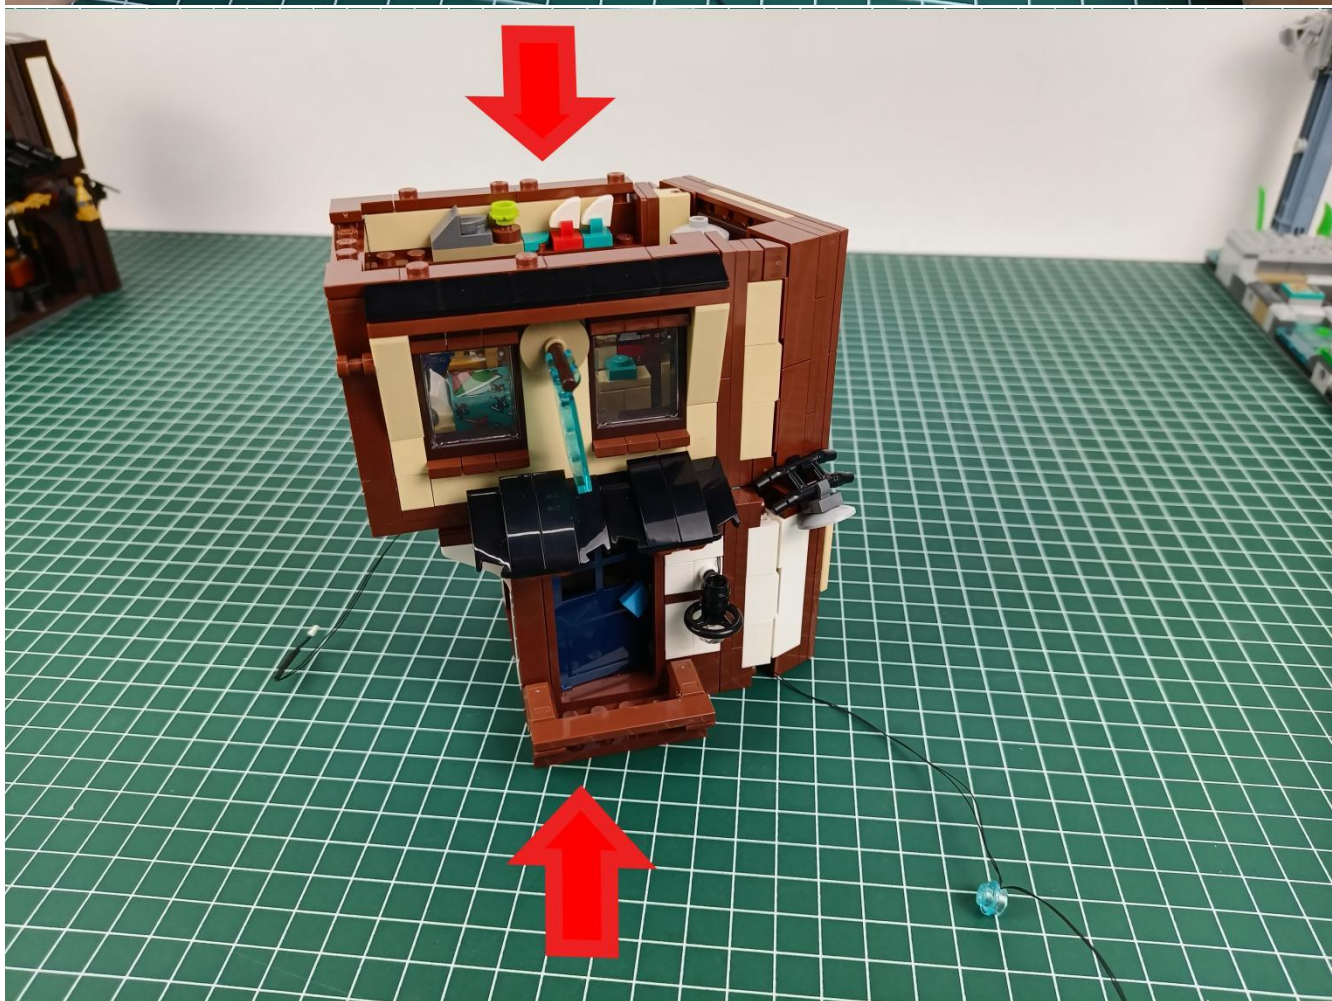

Connect the USB power cord to the battery box.

Take out the 4 expansion boards from the No. 5 bag.

Please pay more attention and carefully using the connector for it is small. The “=” of the 2P interface is aligned with the “=” of the expansion board. The “=” on the expansion board refers to the two outside solder joints, not the two metal pins inside the jack.

Please be careful when installing since the lamp thread is slender. Cannot be pressed against the raised position of the building block. It should pass along the gap, otherwise the lamp wire will be pinched.

Step 2 : Installation

start installation:

Complete install and plug in the power to try it.

Above creative ideas and instructions are provide by our designers.

But we treasure your suggestions or opinions on below.