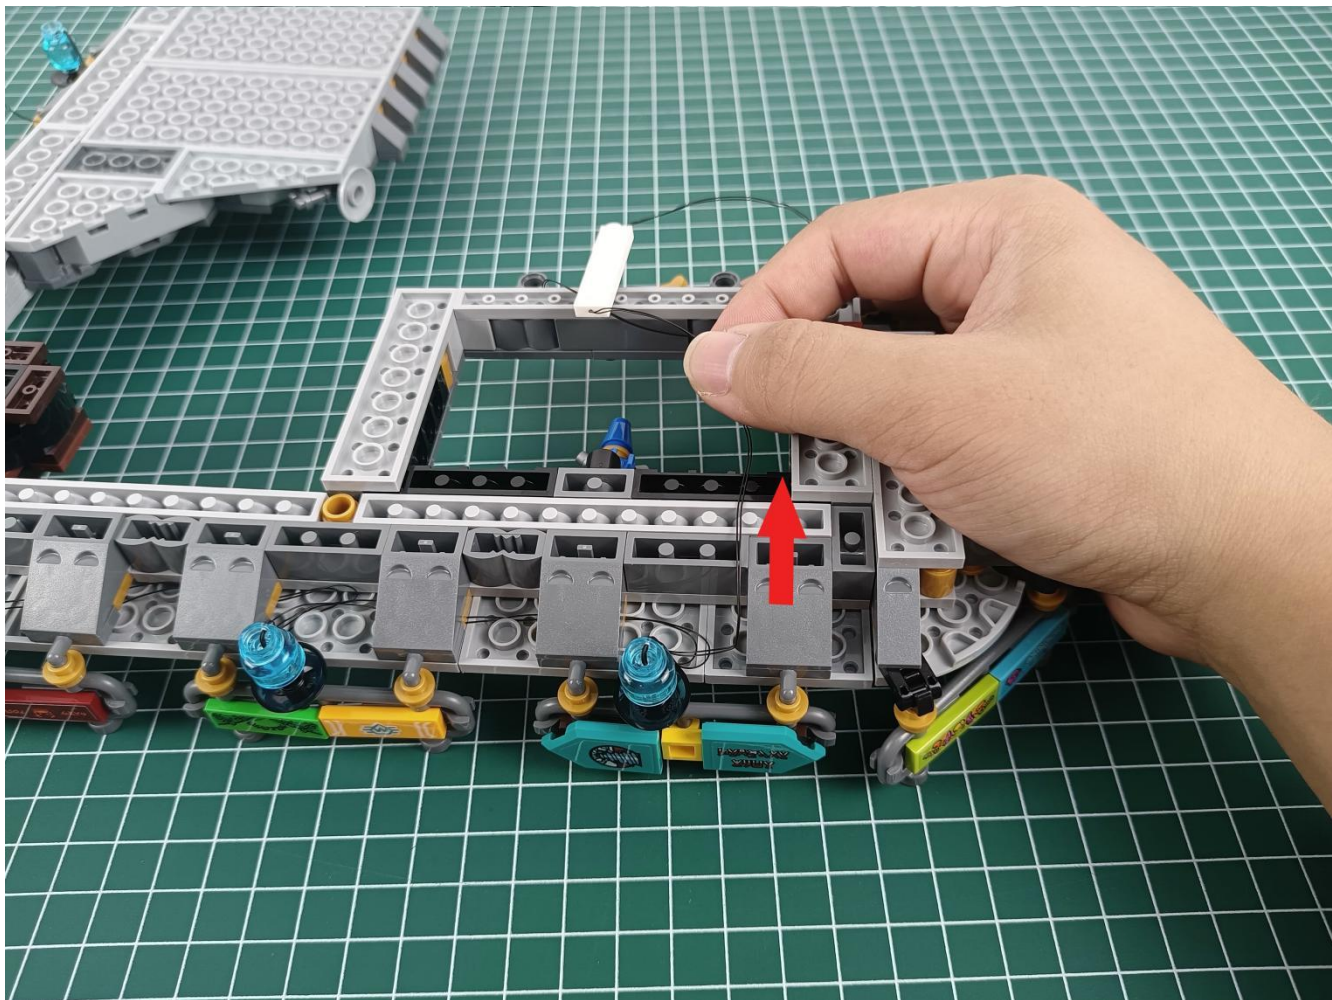

Please be careful when installing since the lamp thread is slender. Cannot be pressed against the raised position of the building block. It should pass along the gap, otherwise the lamp wire will be pinched.

Step 2 : Installation

start installation:

Complete install and plug in the power to try it.

Above creative ideas and instructions are provide by our designers.

But we treasure your suggestions or opinions on below.