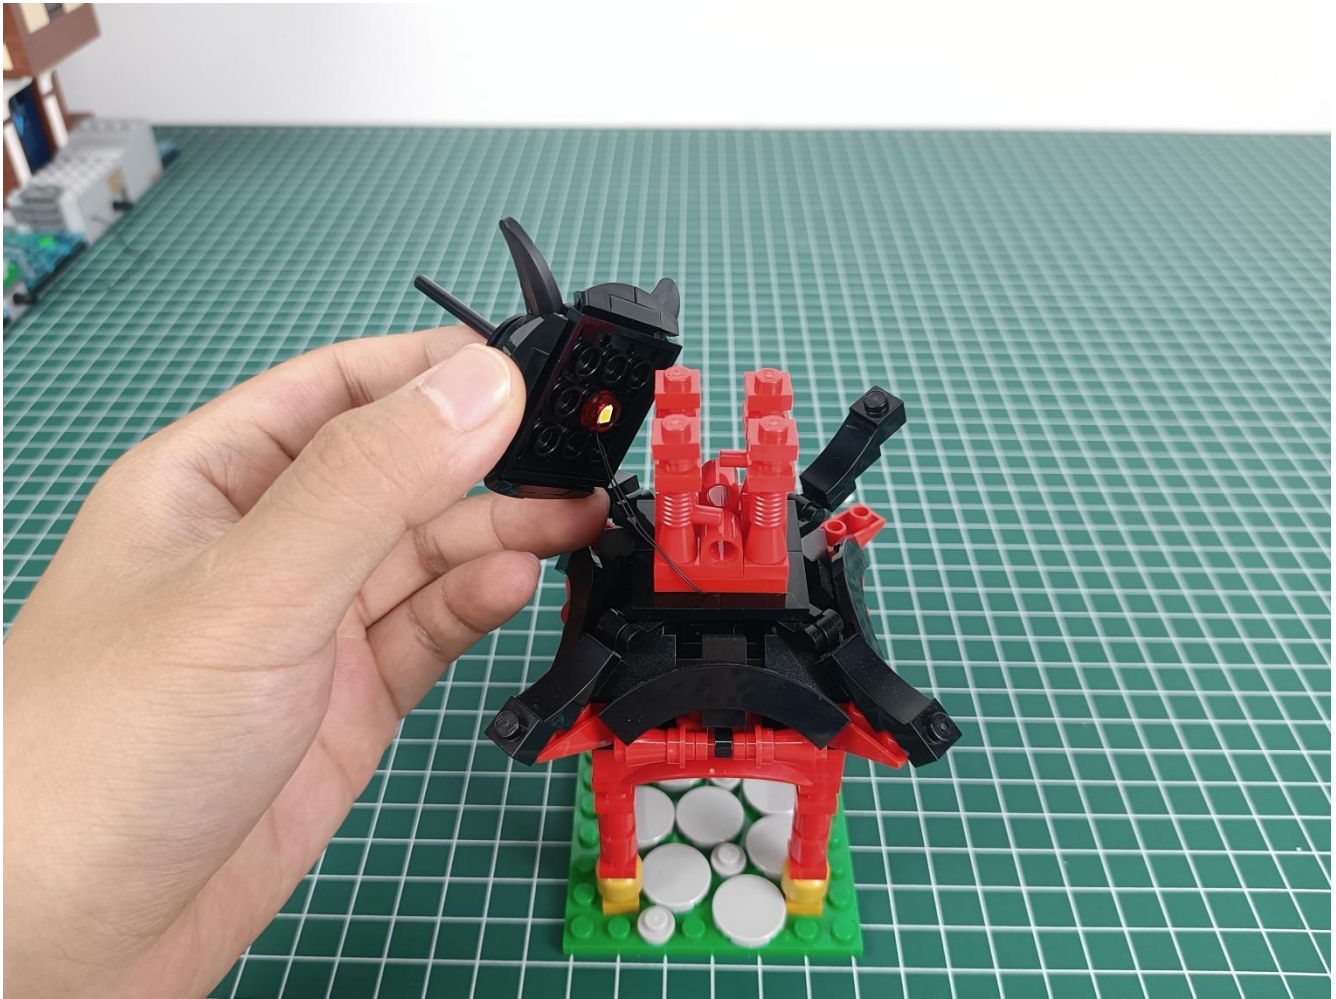

Please be careful when installing since the lamp thread is slender. Cannot be pressed against the raised position of the building block. It should pass along the gap, otherwise the lamp wire will be pinched.

Step 2 : Installation

start installation:

Complete install and plug in the power to try it.

Above creative ideas and instructions are provide by our designers.

But we treasure your suggestions or opinions on below.