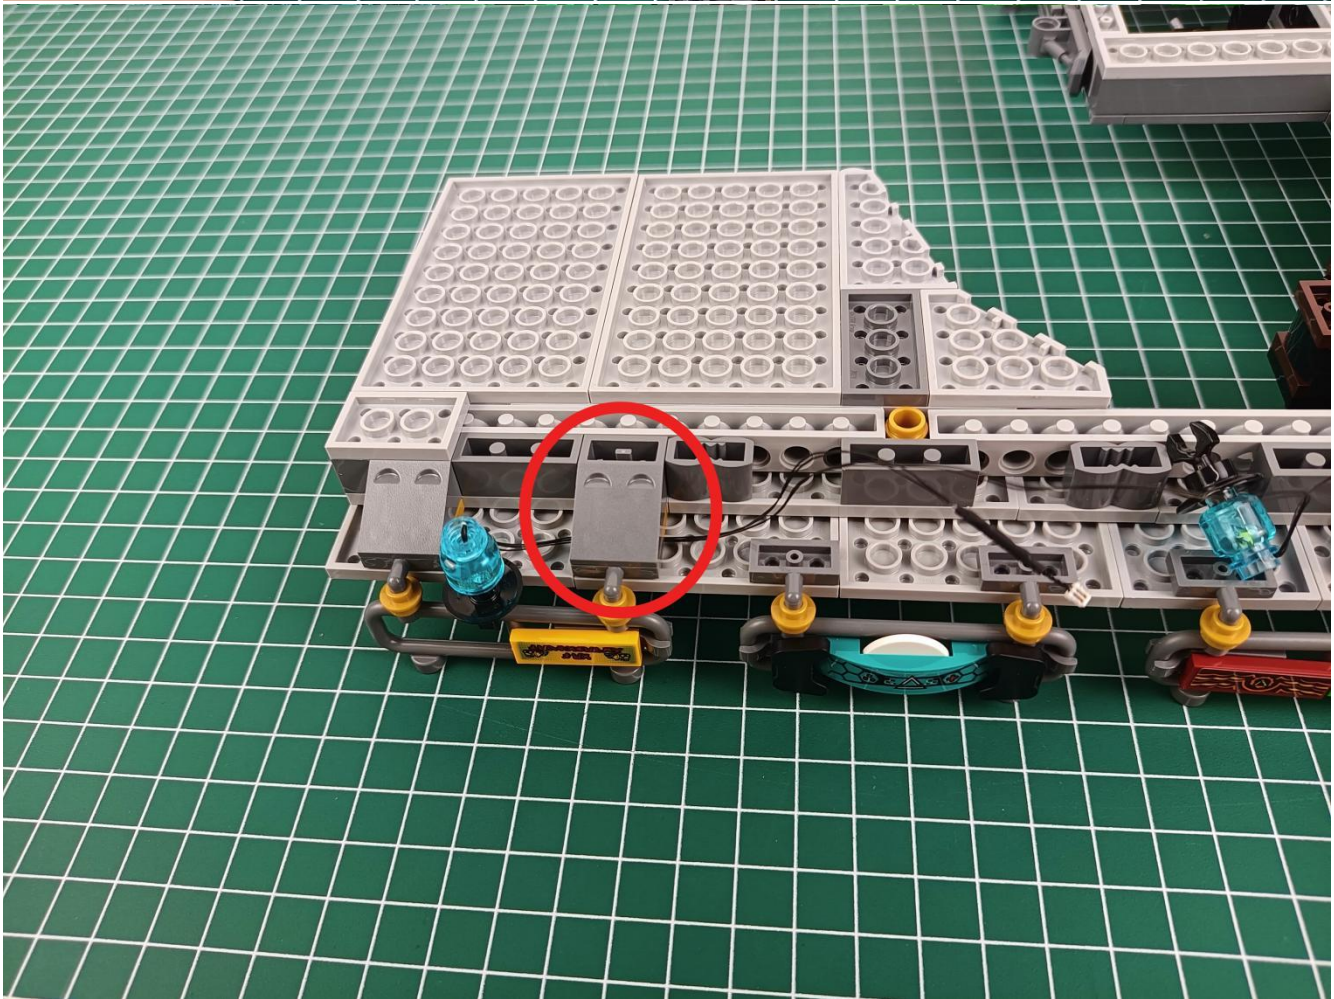

Connect the USB power cord to the battery box.

Take out the 4 expansion boards from the No. 5 bag.

Please pay more attention and carefully using the connector for it is small. The “=” of the 2P interface is aligned with the “=” of the expansion board. The “=” on the expansion board refers to the two outside solder joints, not the two metal pins inside the jack.

Please be careful when installing since the lamp thread is slender. Cannot be pressed against the raised position of the building block. It should pass along the gap, otherwise the lamp wire will be pinched.

Step 2 : Installation

start installation:

Complete install and plug in the power to try it.

Above creative ideas and instructions are provide by our designers.

But we treasure your suggestions or opinions on below.