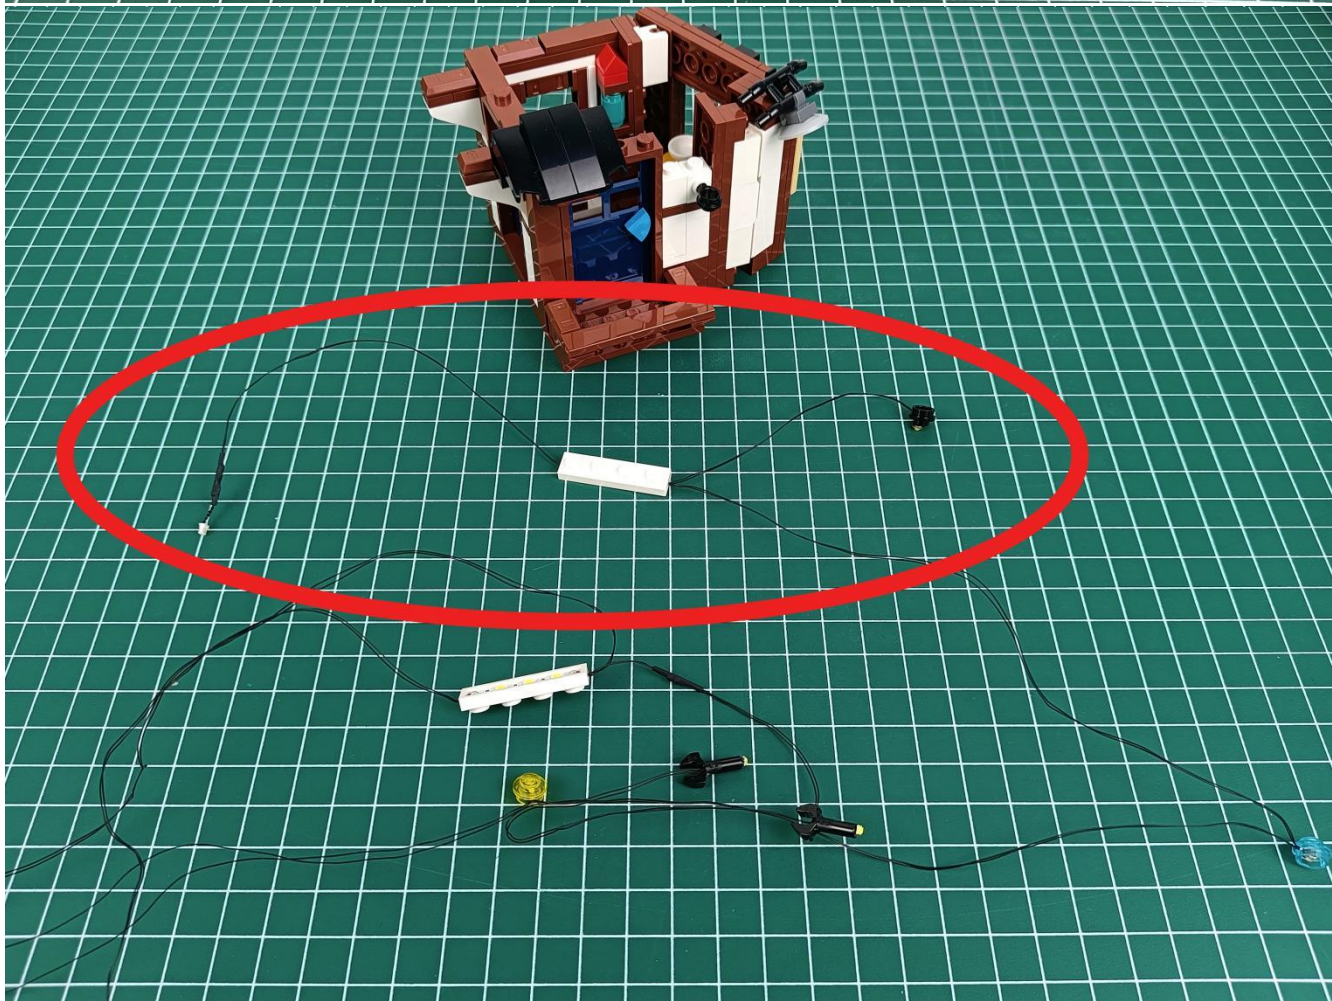

Connect the USB power cord to the battery box.

Take out the 4 expansion boards from the No. 5 bag.

Please pay more attention and carefully using the connector for it is small. The “=” of the 2P interface is aligned with the “=” of the expansion board. The “=” on the expansion board refers to the two outside solder joints, not the two metal pins inside the jack.

Please be careful when installing since the lamp thread is slender. Cannot be pressed against the raised position of the building block. It should pass along the gap, otherwise the lamp wire will be pinched.

Step 2 : Installation

start installation:

Complete install and plug in the power to try it.

Above creative ideas and instructions are provide by our designers.

But we treasure your suggestions or opinions on below.