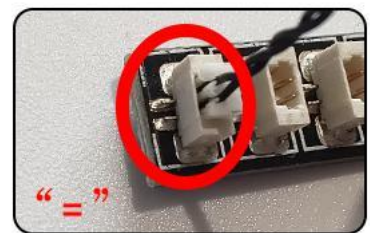

Let us start.

Step 1 : Test

Available power supply devices for USB power cord.

USB connectors to connect devices

This item have totally 7 packs included (one is a freebie battery box, not included battery).

Take out the accessories in the No. 6 bag (the parts used in this article are all samples, which are slightly different from the finished product, please forgive me).

Install the battery, pay attention to the positive and negative poles.

Connect the USB power cord to the battery box.

Take out the 4 expansion boards from the No. 5 bag.

Please pay more attention and carefully using the connector for it is small. The “=” of the 2P interface is aligned with the “=” of the expansion board. The “=” on the expansion board refers to the two outside solder joints, not the two metal pins inside the jack.

Tear off the seal on the expansion board and connect it to the port of the USB power cord.

Take out pack No.1 lighting kit.

Connect them to the expansion board.

Turn on the power and test the lighting. If there is any abnormality, please contact us in time.