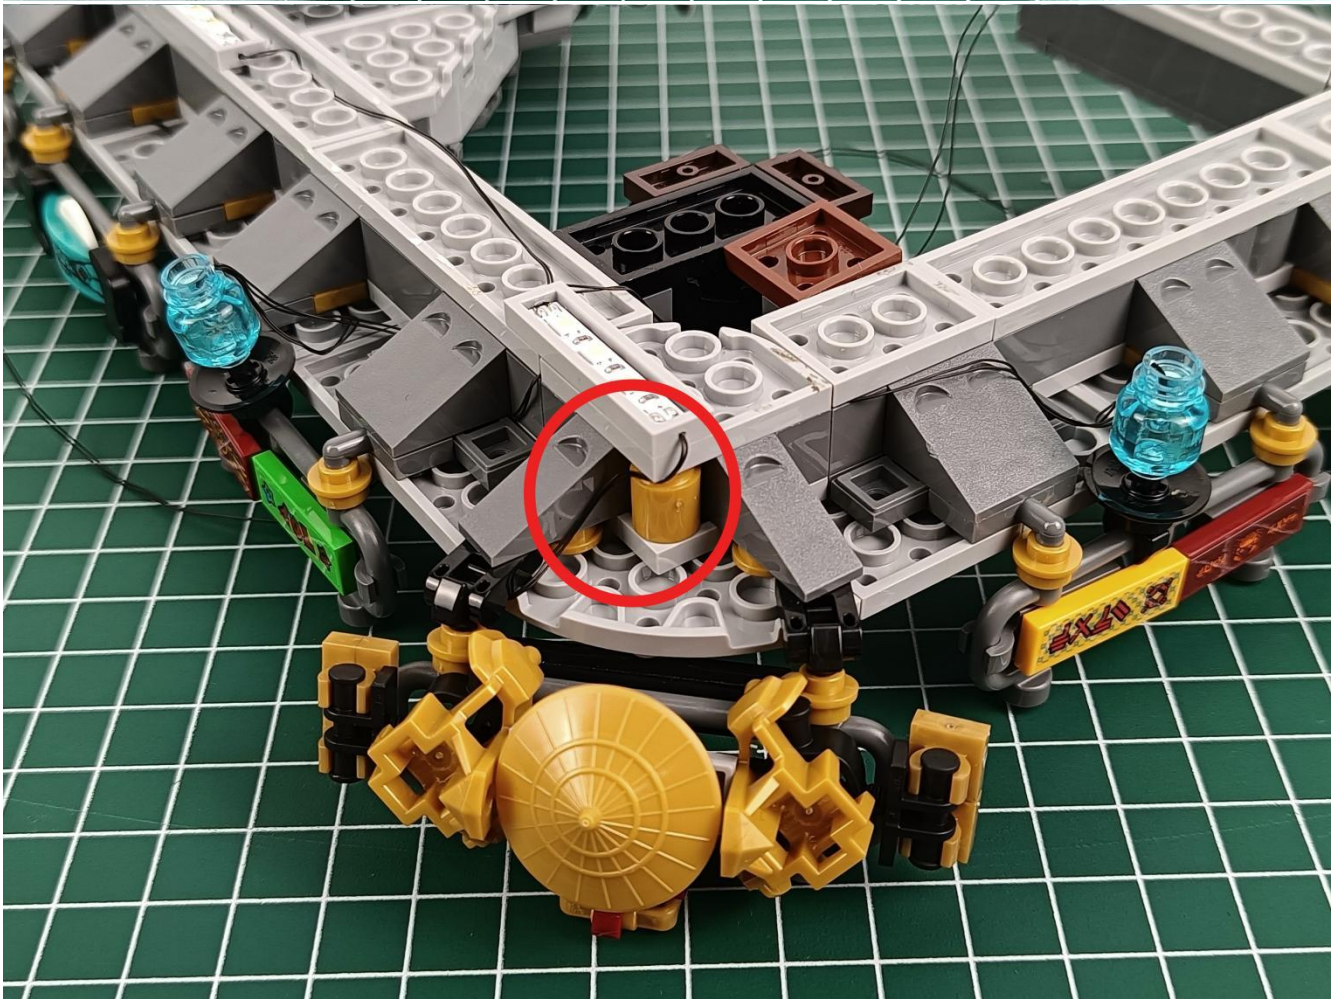

Please be careful when installing since the lamp thread is slender. Cannot be pressed against the raised position of the building block. It should pass along the gap, otherwise the lamp wire will be pinched.

Step 2 : Installation

start installation:

Complete install and plug in the power to try it.

Above creative ideas and instructions are provide by our designers.

But we treasure your suggestions or opinions on below.