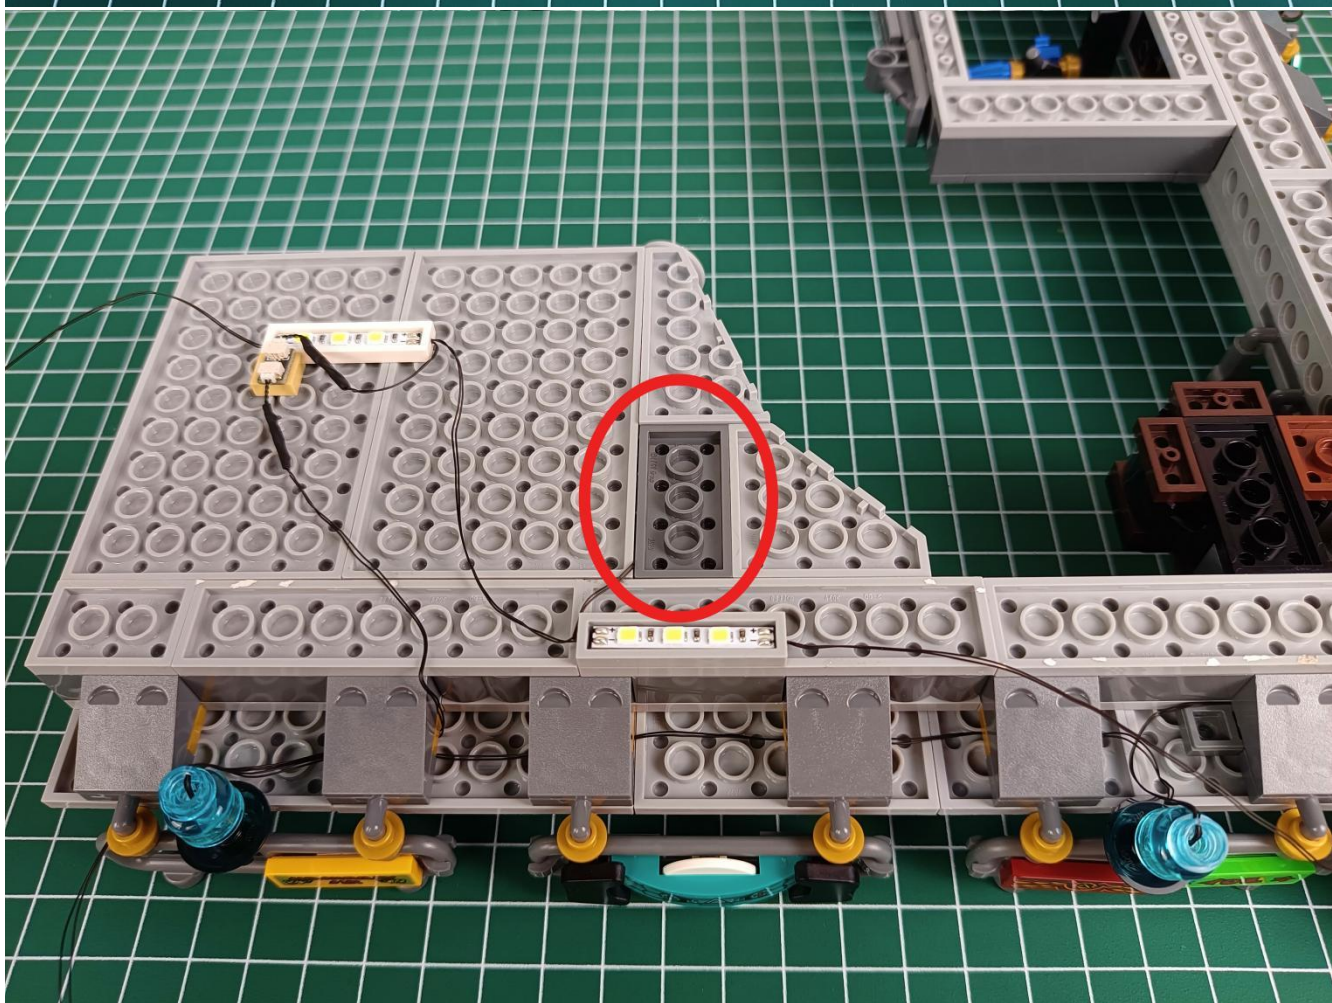

Connect the USB power cord to the battery box.

Take out the 4 expansion boards from the No. 5 bag.

Please pay more attention and carefully using the connector for it is small. The “=” of the 2P interface is aligned with the “=” of the expansion board. The “=” on the expansion board refers to the two outside solder joints, not the two metal pins inside the jack.

Please be careful when installing since the lamp thread is slender. Cannot be pressed against the raised position of the building block. It should pass along the gap, otherwise the lamp wire will be pinched.

Step 2 : Installation

start installation:

Complete install and plug in the power to try it.

Above creative ideas and instructions are provide by our designers.

But we treasure your suggestions or opinions on below.