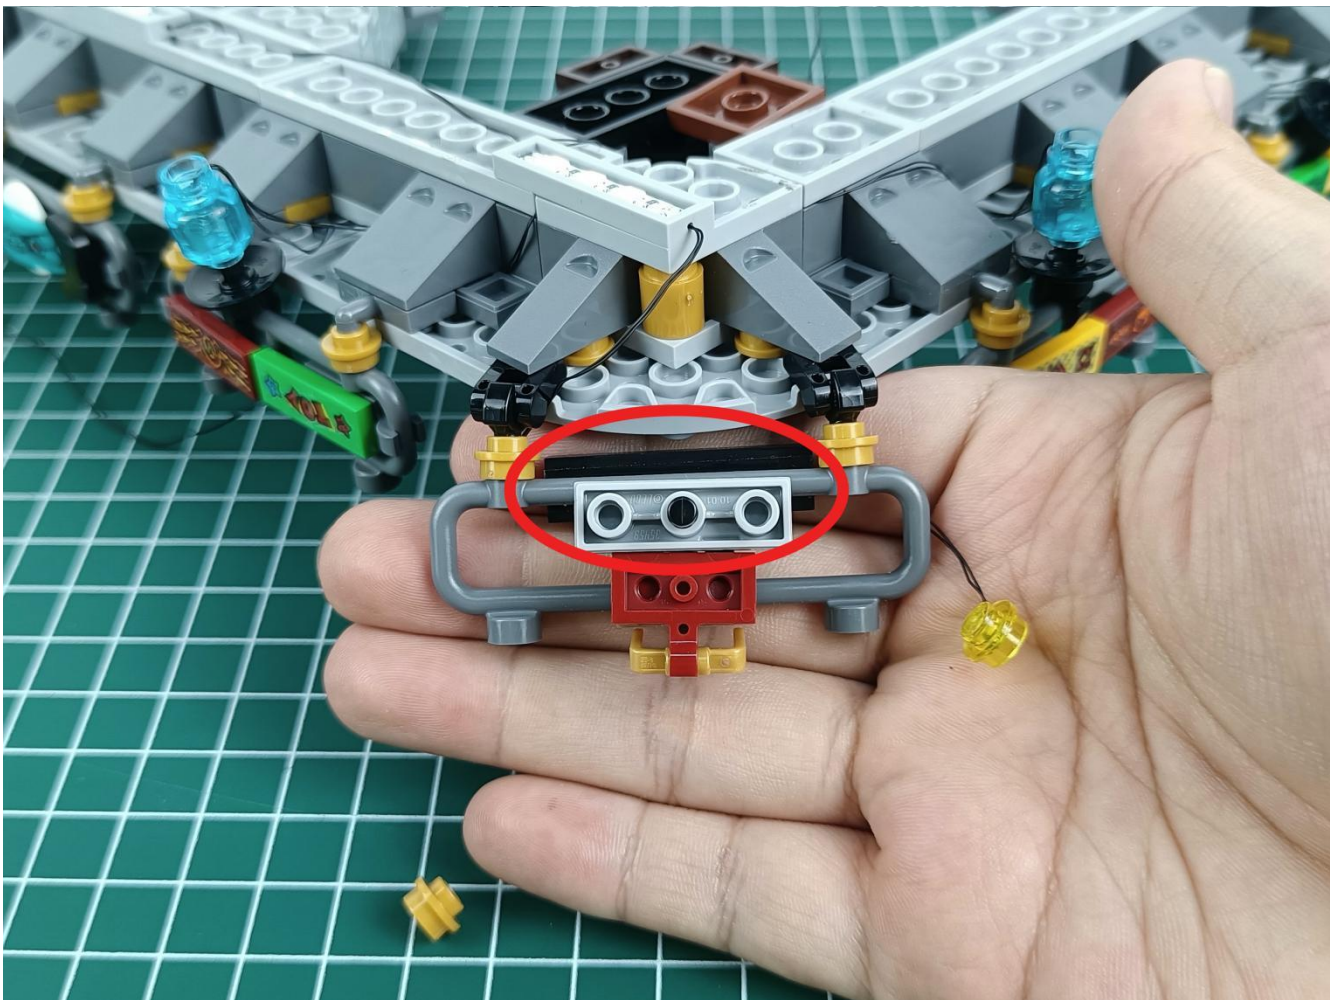

Connect the USB power cord to the battery box.

Take out the 4 expansion boards from the No. 5 bag.

Please pay more attention and carefully using the connector for it is small. The “=” of the 2P interface is aligned with the “=” of the expansion board. The “=” on the expansion board refers to the two outside solder joints, not the two metal pins inside the jack.

Please be careful when installing since the lamp thread is slender. Cannot be pressed against the raised position of the building block. It should pass along the gap, otherwise the lamp wire will be pinched.

Step 2 : Installation

start installation:

Complete install and plug in the power to try it.

Above creative ideas and instructions are provide by our designers.

But we treasure your suggestions or opinions on below.