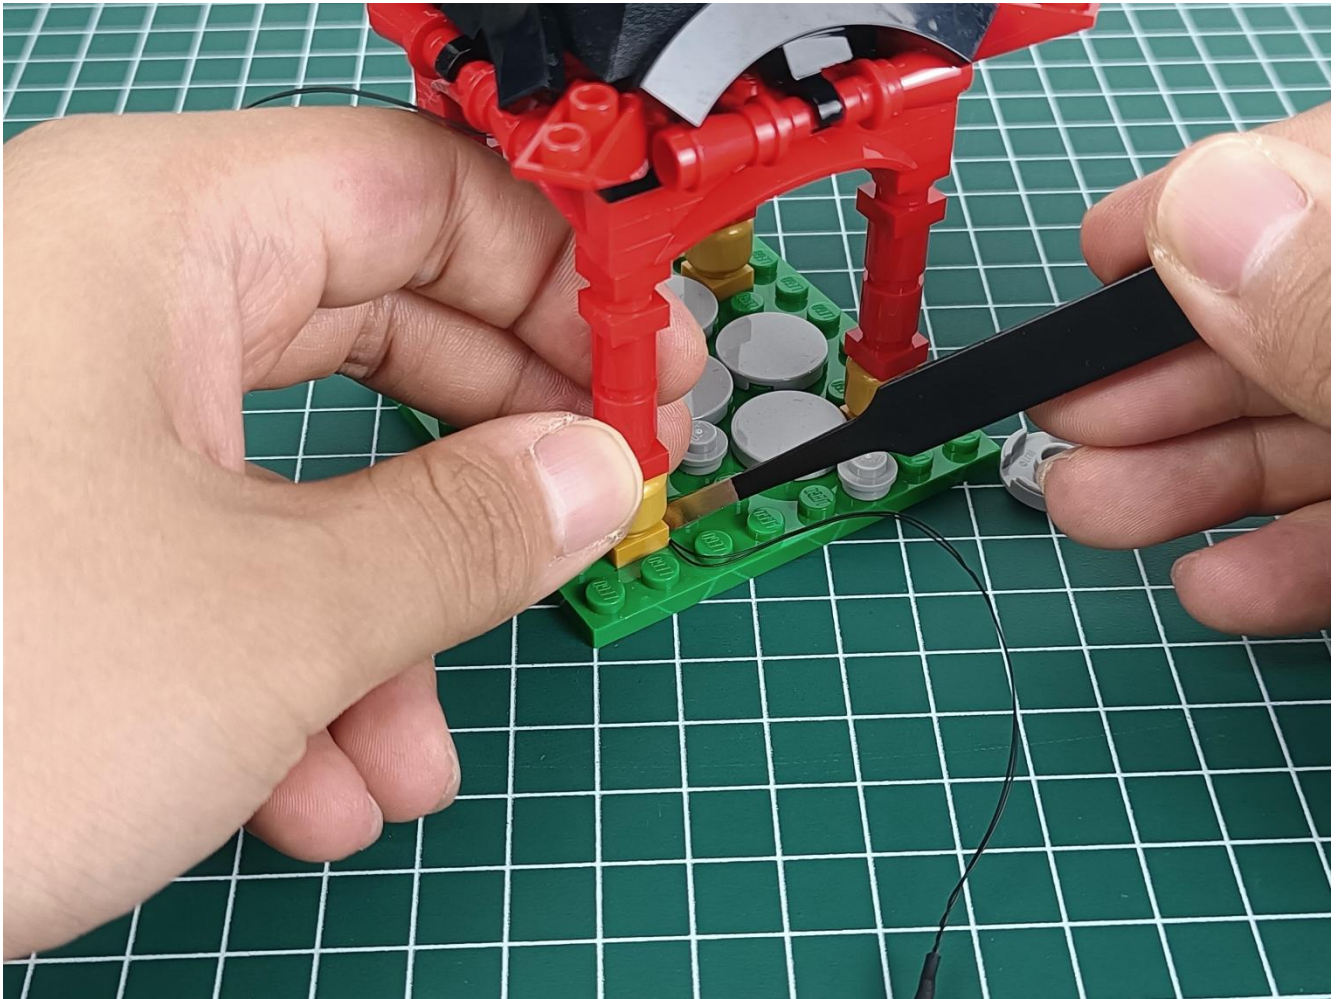

Please be careful when installing since the lamp thread is slender. Cannot be pressed against the raised position of the building block. It should pass along the gap, otherwise the lamp wire will be pinched.

Step 2 : Installation

start installation:

Complete install and plug in the power to try it.

Above creative ideas and instructions are provide by our designers.

But we treasure your suggestions or opinions on below.