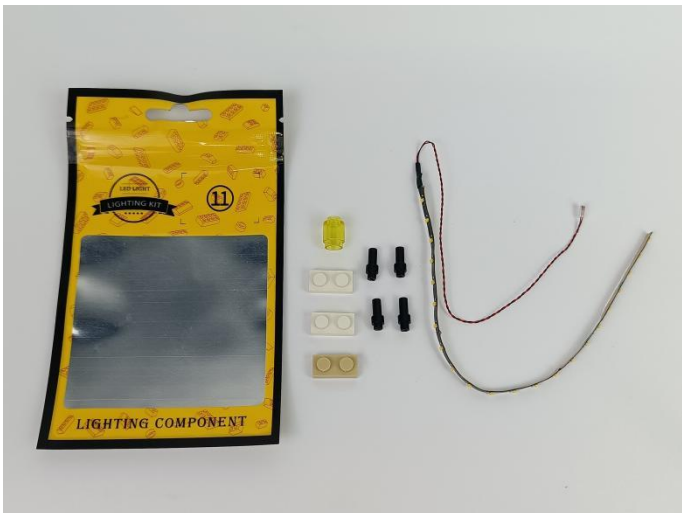

Strategies for the Installation

This instruction divides three sections to complete the installation of the lighting set.

Section A: Check the type and quantity of components.

The quantity and type of components of each products are different and it needs to be carefully checked to make sure there do have enough material. The type of components is indicated by the label on the bag.

Section B: Test that each components is working properly.

Each components is made individually so it is necessary to test that each components is working properly to avoid the situation that the lighting does not work .

Section C: laying out components following the instruction.

Our material is very small but not fragile, just be reminded that don't to pull the wires too hard. For different people, there may be some installation steps that you can't understand. Please look at the previous and later installation step.

Section A: Check the type and quantity of components.

This set contains fifteen bags labelled "1" "2" "3" "4" "5" "6" "7" "8" "9" "10" "11" "12" "13" "14" "15", please make sure that the components in each bag are the same as shown in the pictures.