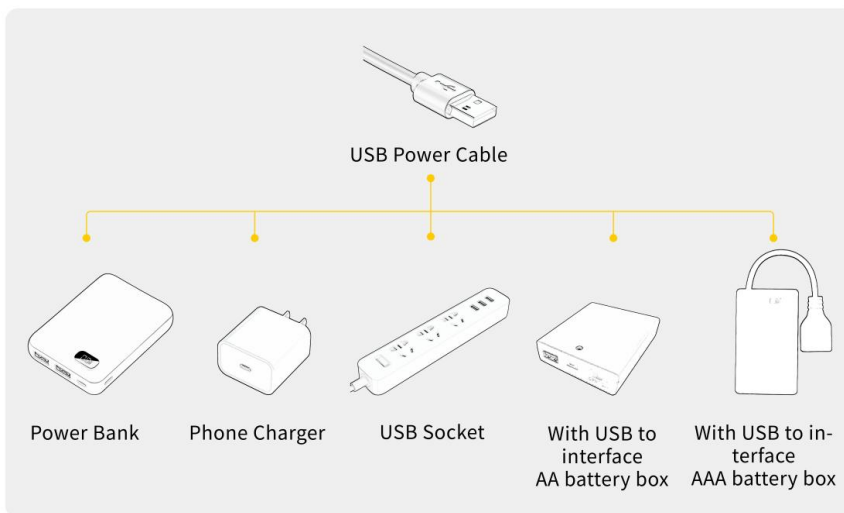

Please contact us immediately if there have any missing components.

Section B: Test that each components is working properly.

Take out the expansion board and touch dimming module from "No. 15 bag " .

The connection method between the touch dimming module and expansion boards is as follows:

Touch Dimmer Module - 200CM Introduce

The usb power cable can be powered by phone chargers, power banks, etc.

USB Connectors to Connect Devices

This instruction will use the power bank as power supply . The test structure is shown as follow. All lamp in this set will be tested by this structure.

When we test the "①" light strip, please remove one of the strips and connect it to the socket. Turn on the portable power bank, and the lights will illuminate normally, as shown in the following image.