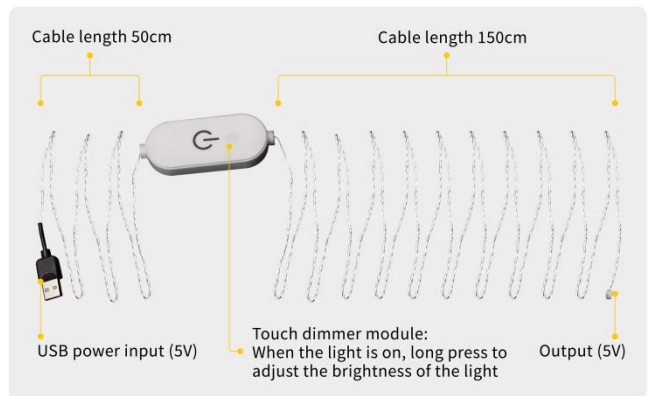

Touch Dimmer Module - 200CM Introduce